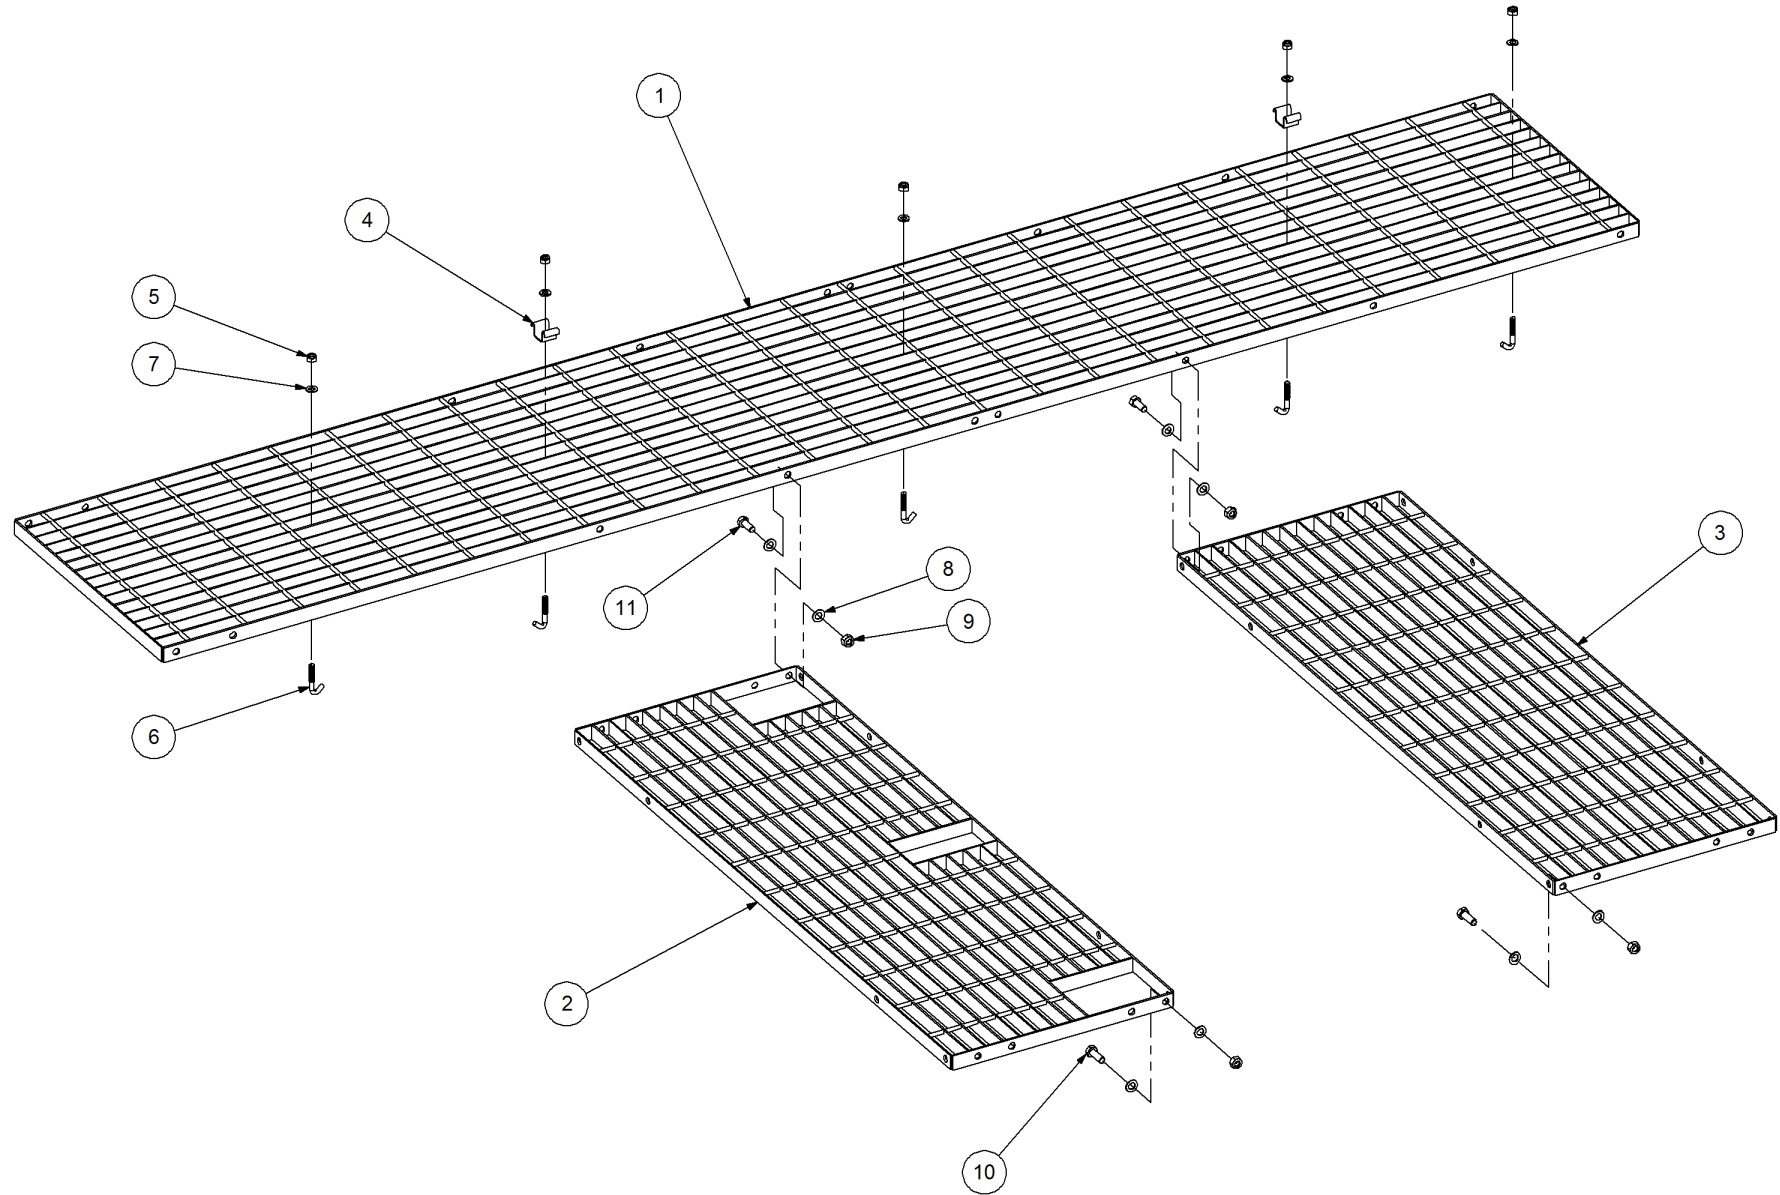

P/N 200123215 Walkway Kit - 12000 3 Bin

Key	Part Number	Description	Qty
1	193453260	Walkway Panel	1
2	200903009	Walkway Panel w/- Cutout	1
3	193393115	Walkway Panel	1
4	204300003	Fixing Clip	2
5	080120800	Nut M8 Nyloc	5
6	057080000	J Bolt M8	5
7	085108000	Flat Washer 8 ID	5
8	085110000	Flat Washer 10 ID	8
9	080121000	Nut M10 Nyloc	4
10	050100308	Bolt Hex Hd M10 x 30	2
11	050100258	Bolt Hex Hd M10 x 25	2

Key	Part Number	Description	Qty