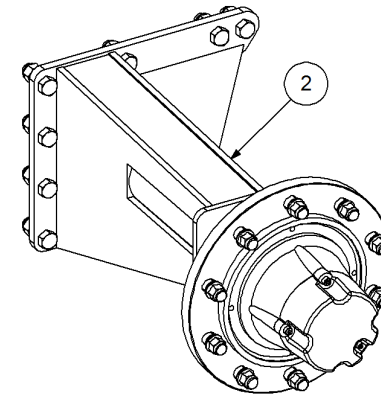

P/N 248121000

Axle Hub & Stub Kit - 15T (10 stud) x 3.2m

Key	Part Number	Description	Qty
1	240120000	Axle Hub & Stub - Drive - 15T (10 stud) x 3.2m	1
2	241120001	Axle Hub & Stub - Lazy - 15T (10 stud) x 3.2m	1
3	000190638	Bolt Hex Hd 3/4" UNC x 2-1/2"	20
4	030130191	Nut 3/4" UNC Nyloc	20

Key	Part Number	Description	Qty