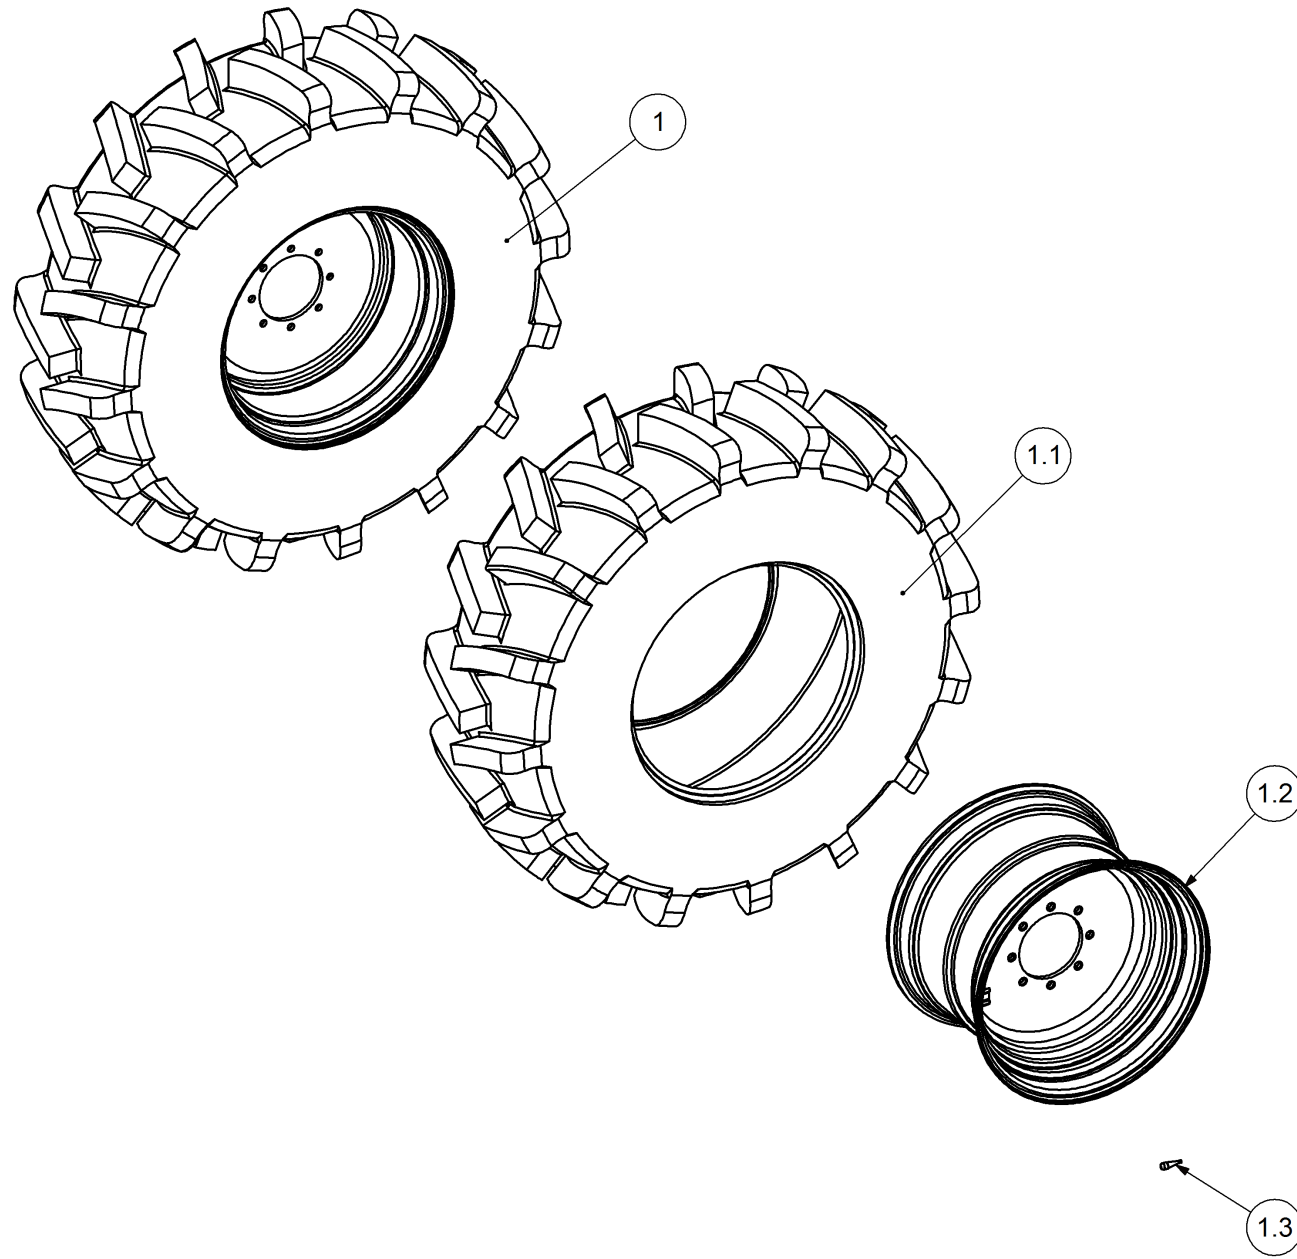

P/N 248000004 Wheel Kit - 23.1 x 30 Tyre - 8 stud

Key	Part Number	Description	Qty
1	298233008	Wheel Assy 23.1 x 30 8 Stud	2
1.1	142233010	Tyre Gripster 23.1 x 30	1
1.2	140203008	Rim DW20 x 30 8 stud	1
1.3	142000218	Valve Stem	1

Key	Part Number	Description	Qty