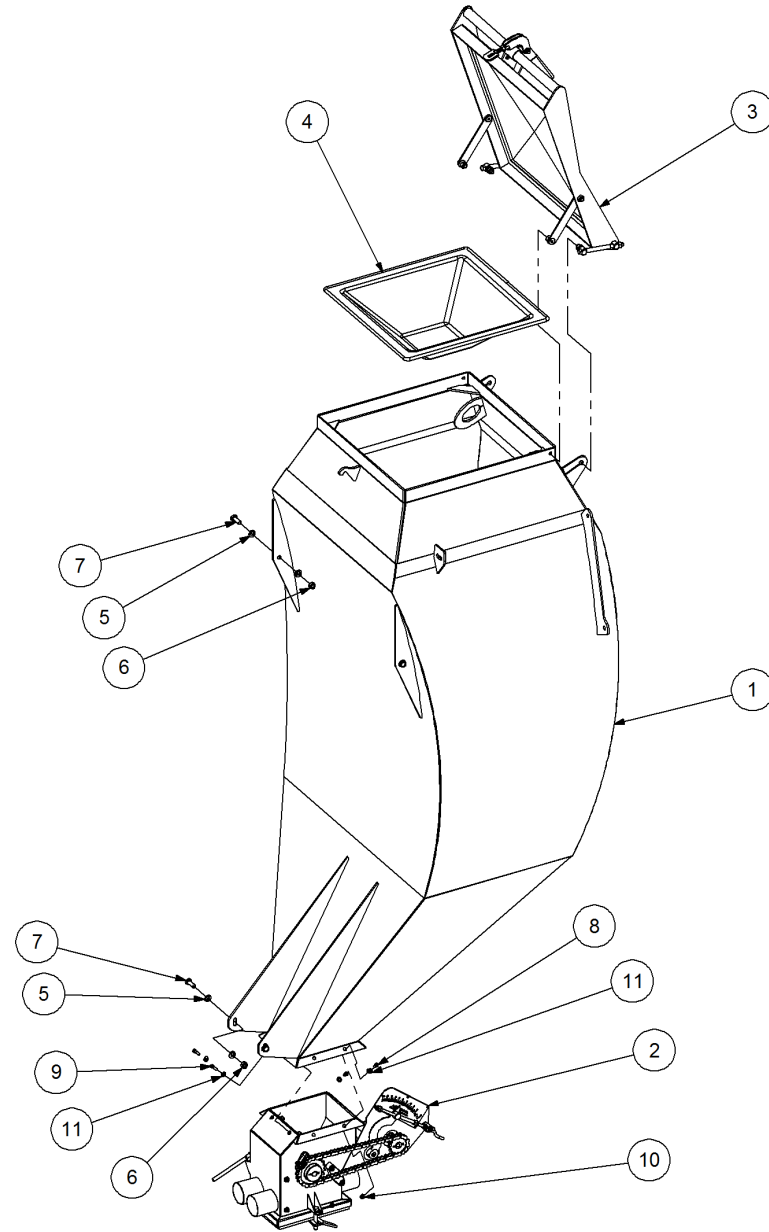

P/N 201600252 SSB Sub Assembly - 600L 2 Way Ground Drive

Key	Part Number	Description	Qty
1	201600001	Small Seeds Box - 600L	1
2	208202000	Metering Unit SSB - 2 Way Ground Drive	1
3	203150000	Lid Assy - Medium	1
4	203155001	Wire Basket	1
5	085110000	Flat Washer 10 ID	8
6	080121000	Nut M10 Nyloc	4
7	050100308	Bolt Hex Hd M10 x 30	4
8	010106012	Cap Screw 1/4" UNC x 1/2"	6
9	010106019	Cap Screw 1/4" UNC x 3/4"	2
10	030110061	Nut 1/4" UNC	6
11	035106151	Flat Washer 1/4" ID	8

Key	Part Number	Description	Qty