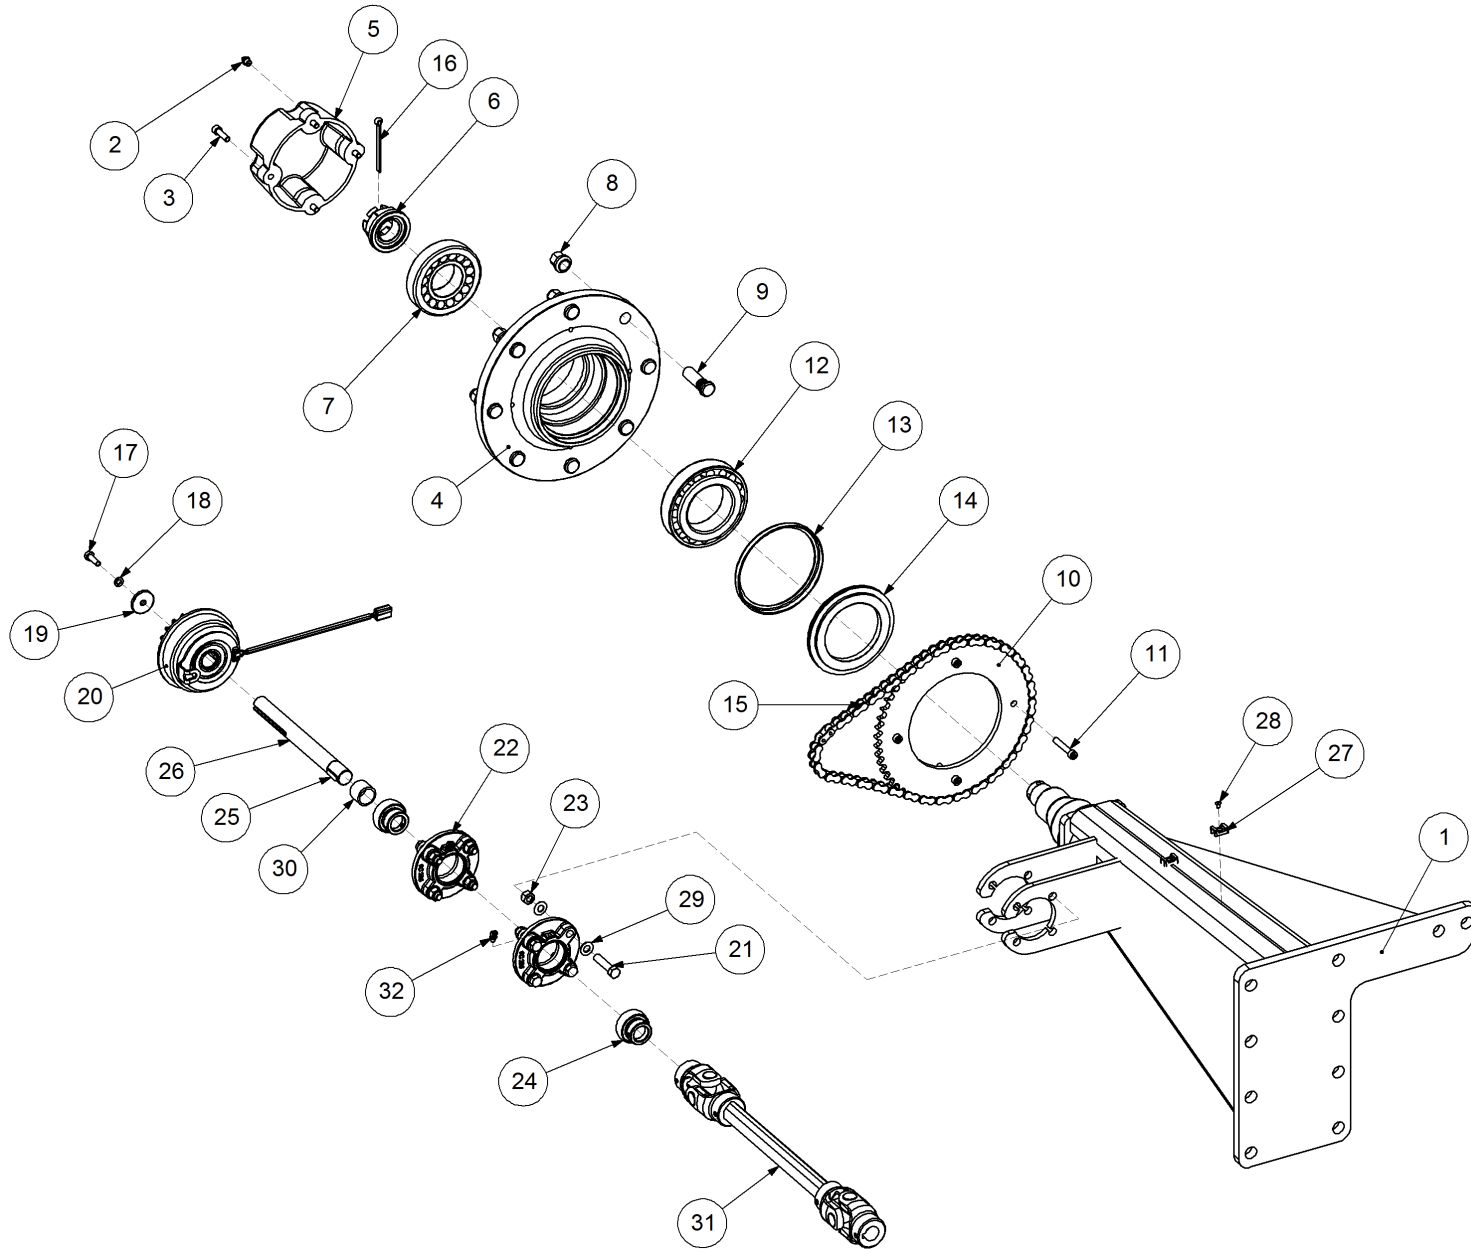

Key	Part Number	Description	Qty
------------	--------------------	--------------------	------------

P/N 242120000 Axle Stub & Hub - Drive - 6.5T (8 Stud) x 3.2m

Key	Part Number	Description	Qty
1	242120001	Axle WA - Drive - 6.5T (8 stud)	1
2	111103000	Grease Nipple 1/8" BSP	1
3	060108030	Cap Screw M8 x 30	4
4	139092006	Hub - 8 stud	1
5	139092007	Grease Cap	1
6	249092002	Axle Nut 1-1/2"	1
7	135030311	Bearing Tapered Roller 55 ID	1
8	080161801	Wheel Nut M18	8
9	056180600	Wheel Stud M18	8
10	249150543	Sprocket Plate 5/8" BS x 54T	1
11	060108050	Cap Screw M8 x 50	4
12	135032216	Bearing Tapered Roller 80 ID	1
13	139092009	Wear Ring	1
14	139092008	Seal 100 ID	1
15	249063000	Chain 5/8" Simplex O'ring	1
16	092206080	Split Pin 6.3 Dia x 80	1
17	000080255	Bolt Hex Hd 5/16" UNC x 1"	1
18	036108000	Spring Washer 5/16" ID	1
19	290000002	Retainer Washer	1
20	115005314	Electric Clutch w/- 18T Sprocket	1
21	000110505	Bolt Hex Hd 7/16" UNC x 2" UNC	8
22	136220500	Bearing Housing - 4 Bolt	2
23	030130111	Nut 7/16" UNC Nyloc	8
24	135520525	Bearing - 1" ID	2
25	182070830	Key 7 x 8 x 30 Lg	1
26	290000003	Clutch Shaft	1
27	115001512	Cable Clamp	2
28	094105000	Pop Rivet 3/16" Steel	2
29	035111220	Flat Washer 7/16" ID	16
30	240000000	Bush	1
31	131210570	Drive Shaft & Universal	1
32	111206450	Grease Nipple 1/4" UNF - 45°	2