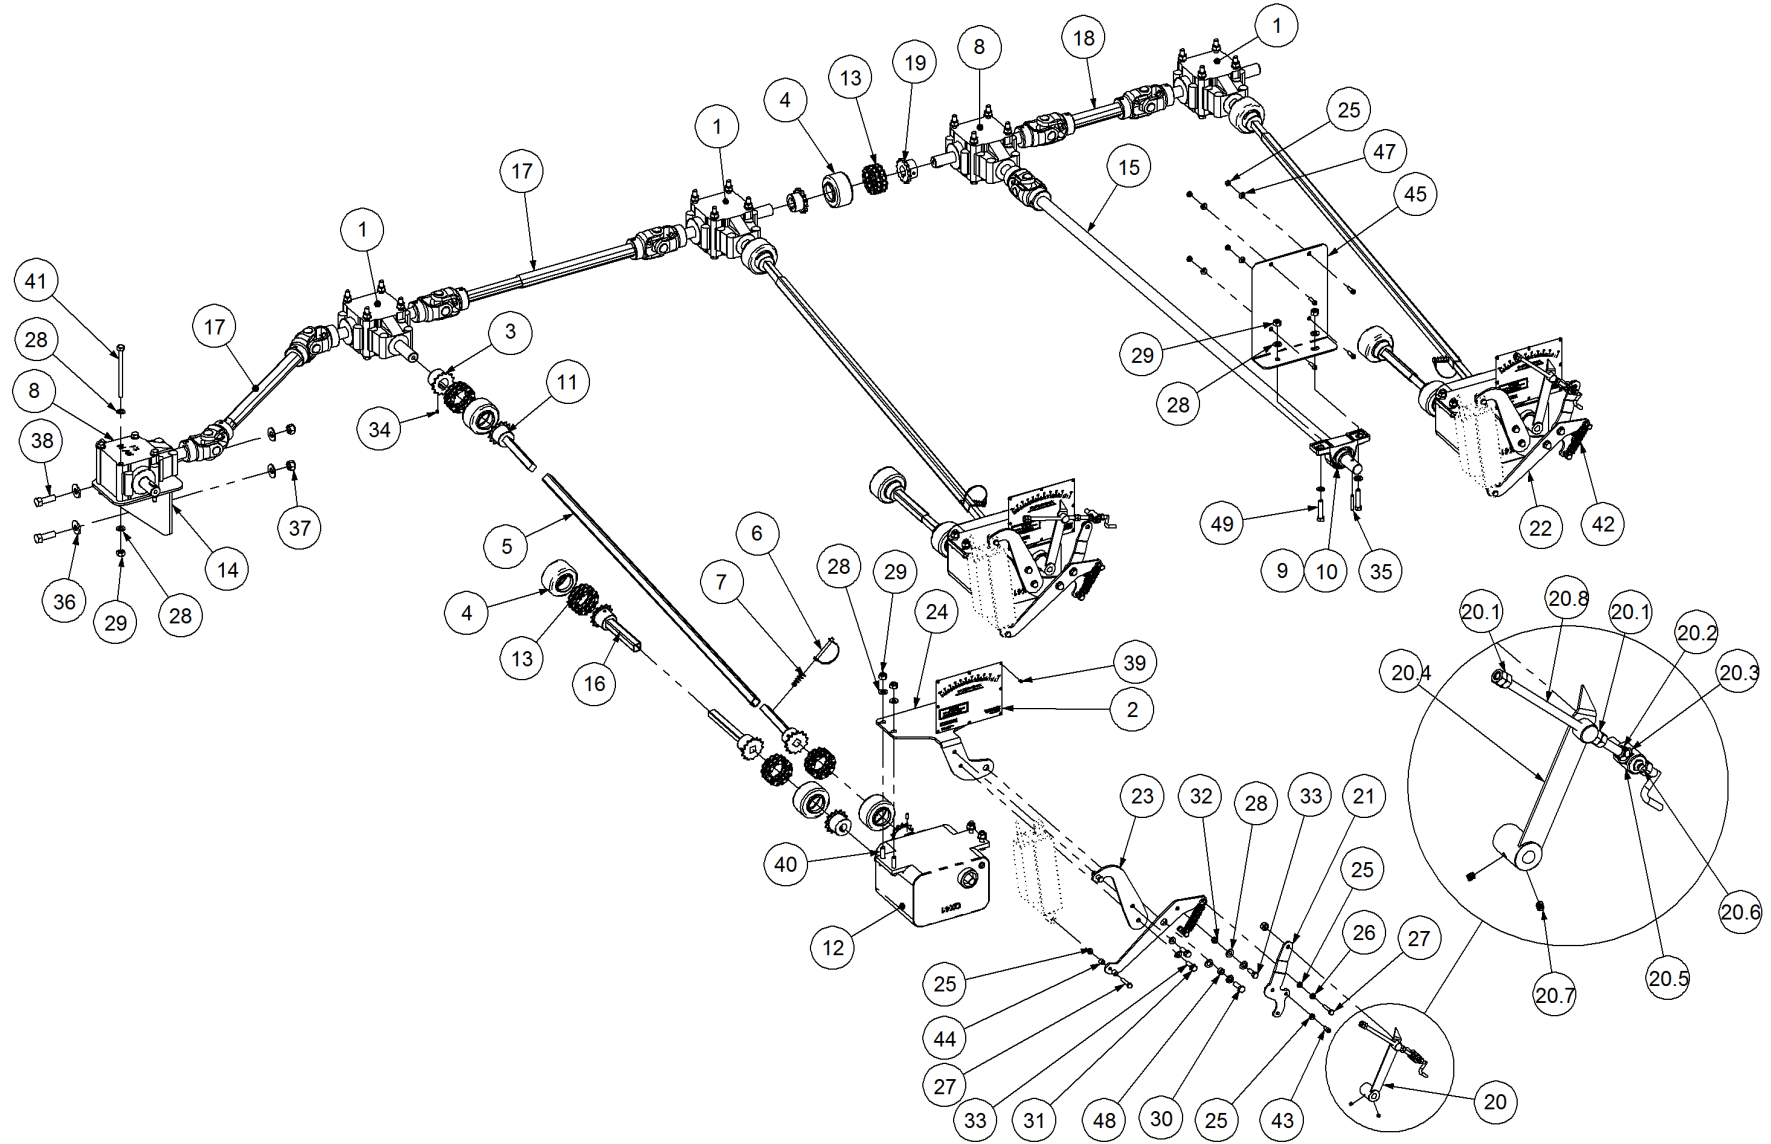

P/N 290603002 Drive Kit - Linear Control

Key	Part Number	Description	Qty	Key	Part Number	Description	Qty
1	130010111	Gearbox - Ratio 3.25:1	3	23	209601004	Actuator Top Arm	3
1.1	130025477	Seal 25 ID - Gearbox	3	24	209601002	Actuator Base Plate	3
2	192017514	Calibration Dial	3	25	030130061	Nut 1/4" UNC Nyloc	19
3	290000034	Sprocket (Plastic) 1/2" BS x 14T - 25 ID	3	26	030110061	Nut 1/4" UNC	6
4	131000004	Chain Boot	7	27	000060325	Bolt Hex Hd 1/4" UNC x 1-1/4"	12
5	290601080	Drive Tube	3	28	035110191	Flat Washer 3/8" ID	80
6	095306050	Lynch Pin 1/4"	3	29	030130101	Nut 3/8" UNC Nyloc	40
7	124112032	Spring - Compression	3	30	000100255	Bolt Hex Hd 3/8" UNC x 1"	3
8	130010006	Gearbox - Ratio 1:1	2	31	035108161	Flat Washer 5/16" ID	12
8.1	130025477	Seal 25 ID - Gearbox	3	32	030130081	Nut 5/16" UNC Nyloc	9
9	135520525	Bearing - 1" ID	1	33	000080255	Bolt Hex Hd 5/16" UNC x 1"	9
10	136420500	Bearing Housing - Pillow Block	1	34	013110606	Grub Screw 1/4" UNC x 1/4"	7
11	290000007	Drive Shaft w/- Sprocket - 170 Lg	3	35	090106038	Roll Pin 1/4" x 1-1/2"	1
12	290000030	Zero Max QX41 w/- Sprockets & Shafts	3	36	035113250	Flat Washer 1/2" ID	4
13	125412120	Chain 1/2" BS Duplex 13L	7	37	030130131	Nut 1/2" UNC Nyloc	2
14	212602022	Gearbox Mount	1	38	000130385	Bolt Hex Hd 1/2" UNC x 1-1/2"	2
15	290602055	Crank Shaft w/- Universal	1	39	094103001	Pop Rivet 1/8" Aluminium	24
16	290000009	Drive Tube w/- Sprocket - 150 Lg	3	40	000100385	Bolt Hex Hd 3/8" UNC x 1-1/2"	12
17	131210570	Drive Shaft & Universal	2	41	000101255	Bolt Hex Hd 3/8" UNC x 5"	20
18	131210420	Drive Shaft & Universal	1	42	124148050	Spring - Tension	3
19	127120141	Sprocket (Steel) 1/2"BS x 14T - 25 ID	2	43	010106012	Cap Screw 1/4" UNC x 1/2"	3
20	209601001	Linear Calibration Adjustment Kit	3	44	209601006	Bush	12
20.1	030110081	Nut 5/16" UNC	6	45	214602044	Chassis Mount - KEE Control Unit	1
20.2	030130081	Nut 5/16" UNC Nyloc	1	46	010106019	Cap Screw 1/4" UNC x 3/4"	4
20.3	035108161	Flat Washer 5/16" ID	2	47	035106151	Flat Washer 1/4" ID	4
20.4	209600005	Calibration Indicator	1	48	208400076	Indent Plate Spacer - 4 Way	3
20.5	290601007	Screw Swivel	1	49	000100445	Bolt Hex Hd 3/8" UNC x 1-3/4"	2
20.6	111206000	Grease Nipple 1/4" UNF	1				
20.7	013110606	Grub Screw 1/4" UNC x 1/4"	2				
20.8	209600001	Indicator Adjusting Screw	1				
21	209601005	Actuator Spring Arm	3				
22	209601003	Actuator Main Arm	3