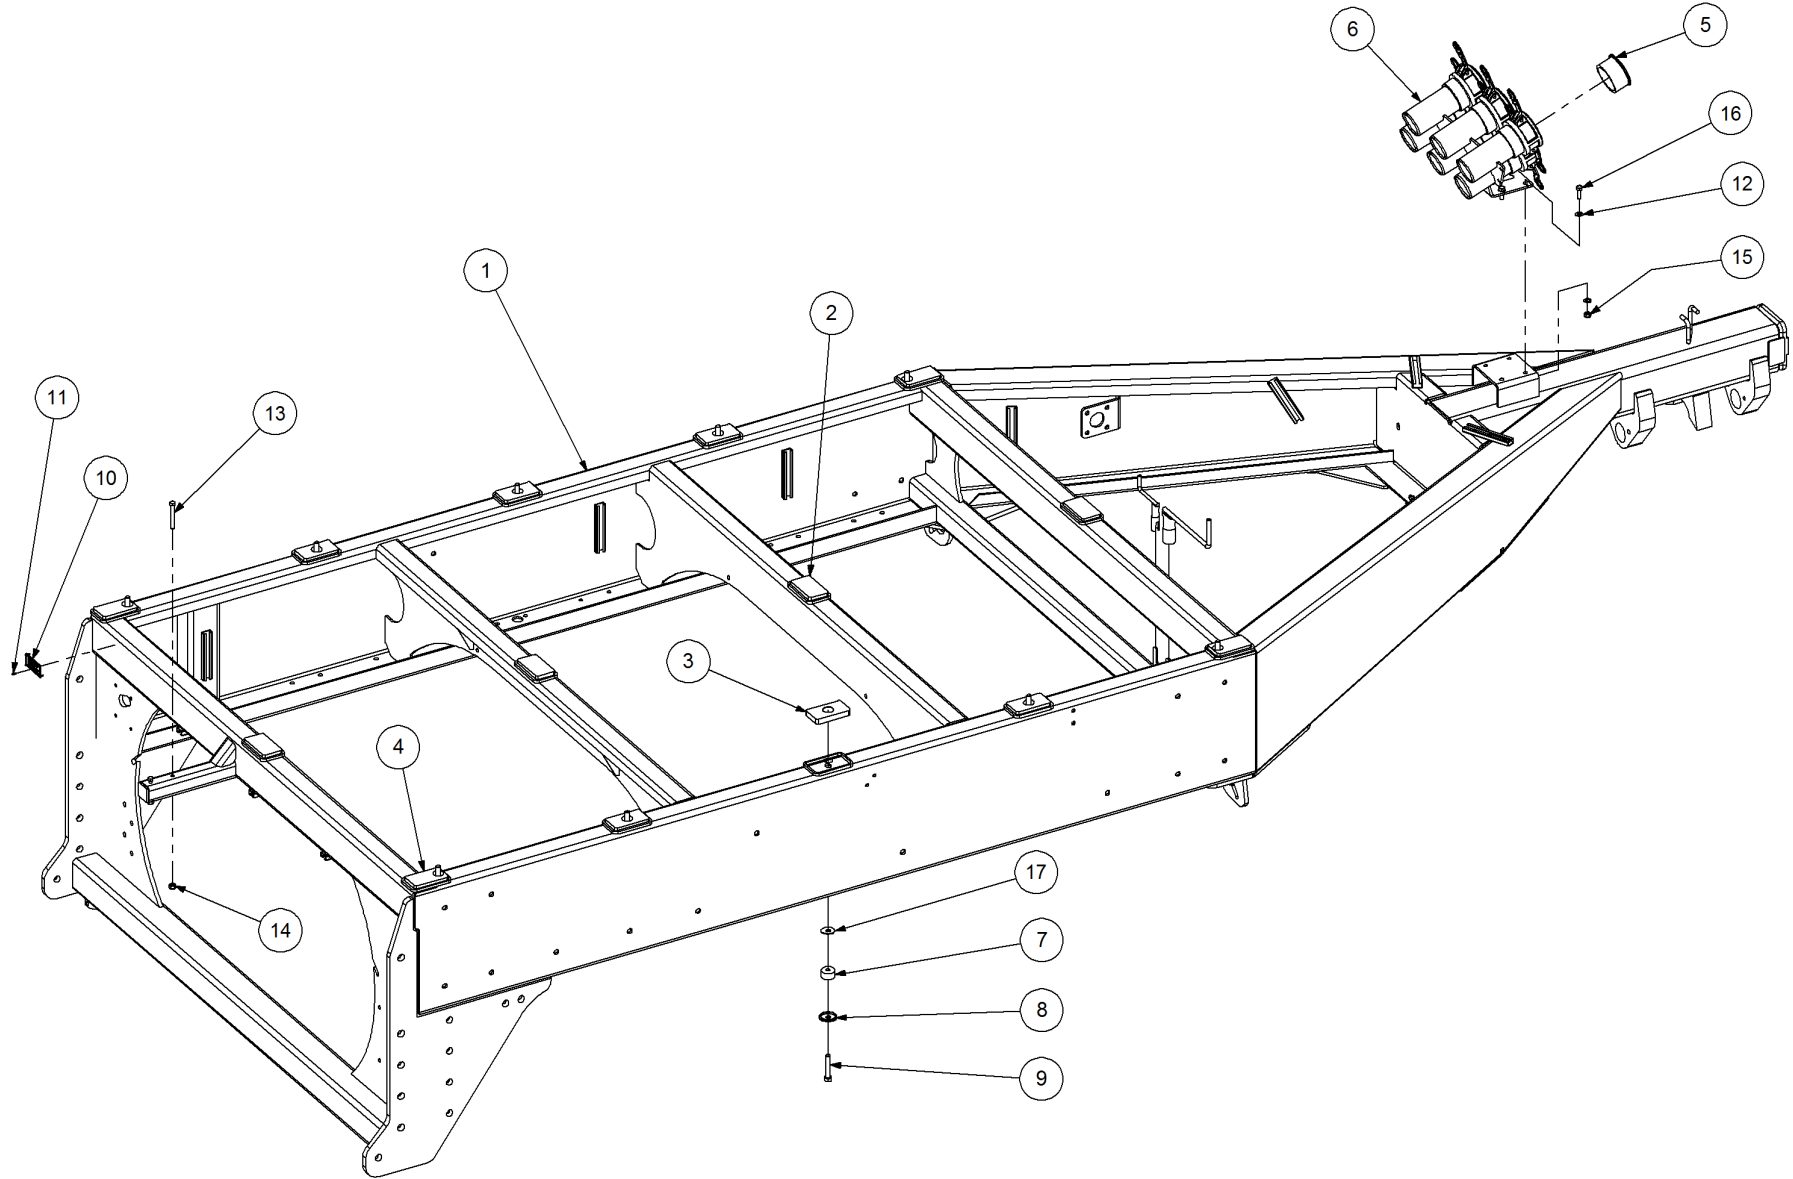

P/N 214603240

Chassis Kit - TQS 3 Bin - Xtra Steer

Key	Part Number	Description	Qty
1	214603200	Chassis Kit - TQS 3 Bin	1
2	197116213	Bin Pad	4
3	219001001	Bin Pad - Centre Hole	6
4	219001002	Bin Pad - End Hole	4
5	108000075	Plug - 3" Female	6
6	214602026	Breakaway & Coupling Assy	1
7	197401320	Bin Rubber - 13 ID x 40 OD x 20	10
8	219000001	Cupped Washer	10
9	000130705	Bolt Hex Hd 1/2" UNC x 2-3/4"	10
10	196008038	Serial Number Plate	1
11	059610000	Drive Screw 6g x 3/8"	4
12	085110000	Flat Washer 10 ID	8
13	000100755	Bolt Hex Hd 3/8" UNC x 3"	2
14	030130101	Nut 3/8" UNC Nyloc	2
15	080121000	Nut M10 Nyloc	4
16	050100308	Bolt Hex Hd M10 x 30	4
17	035101238	Flat Washer 1/2" ID	10

Key	Part Number	Description	Qty