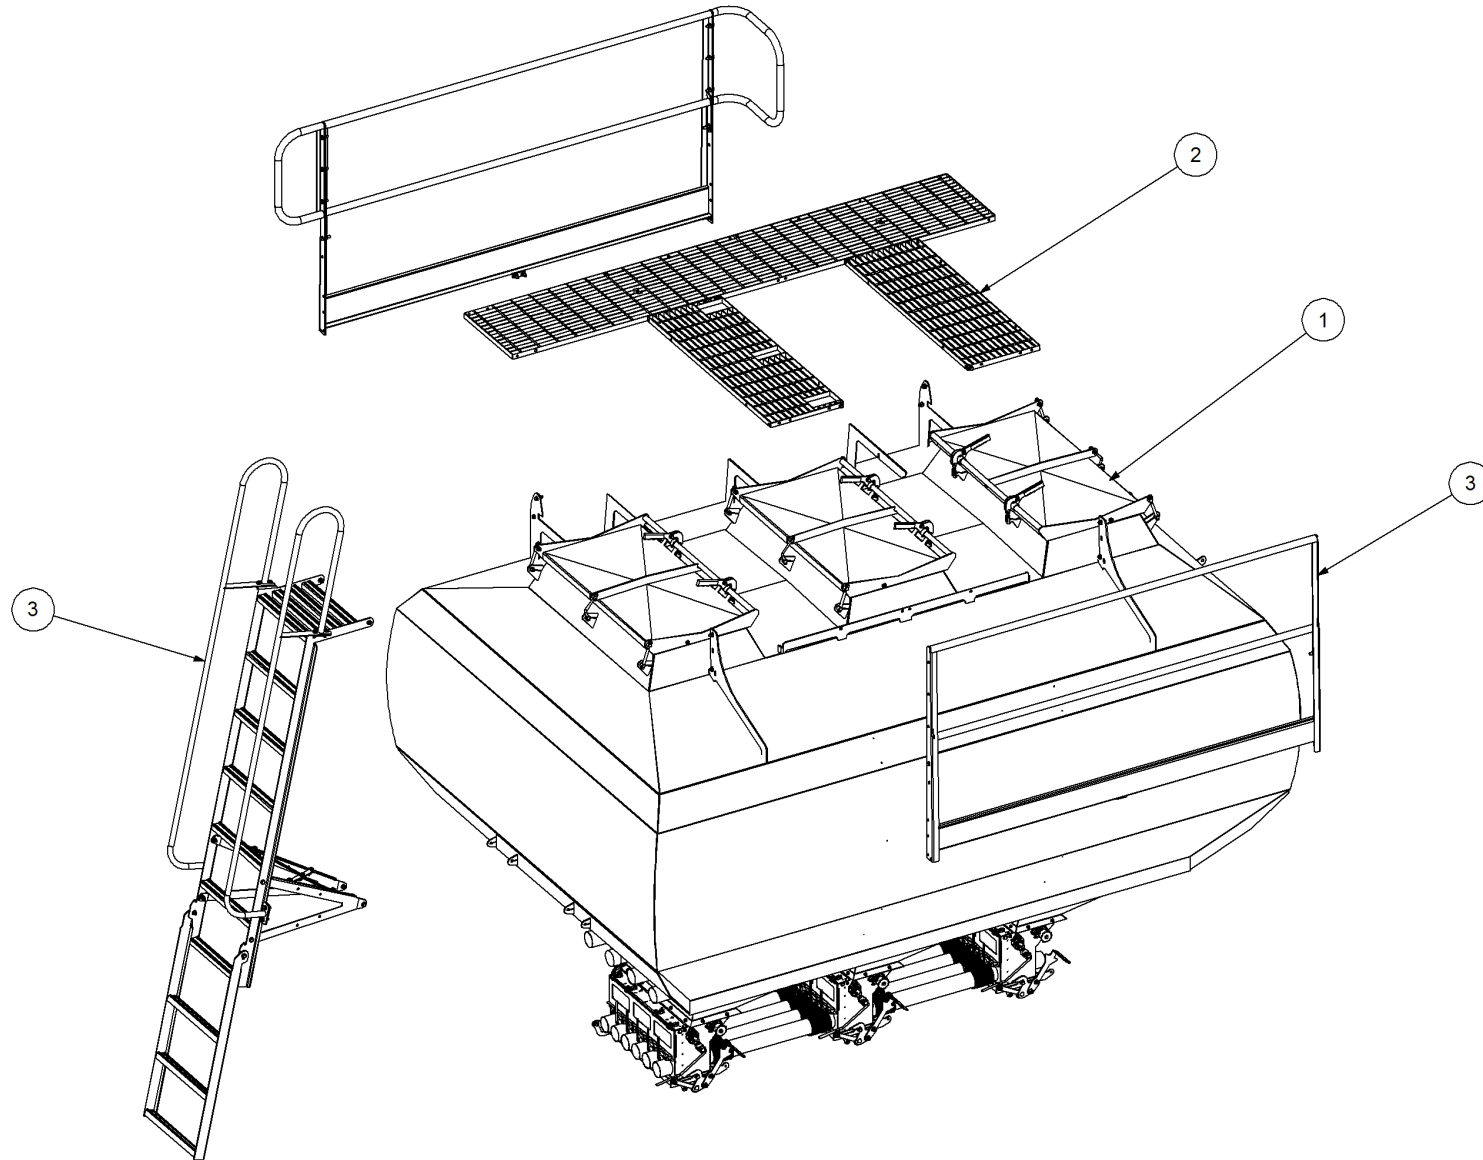

P/N 200123000 Bin Assembly - 12000 3 Bin

P/N 200123000

Bin Assembly - 12000 3 Bin

Key	Part Number	Description	Qty
1	200123250	Bin Sub Assembly - 12000 3 Bin	1
2	200123215	Walkway Kit - 12000 3 Bin	1
3	200123210	Handrail Kit - 12000 3 Bin	1

Key	Part Number	Description	Qty