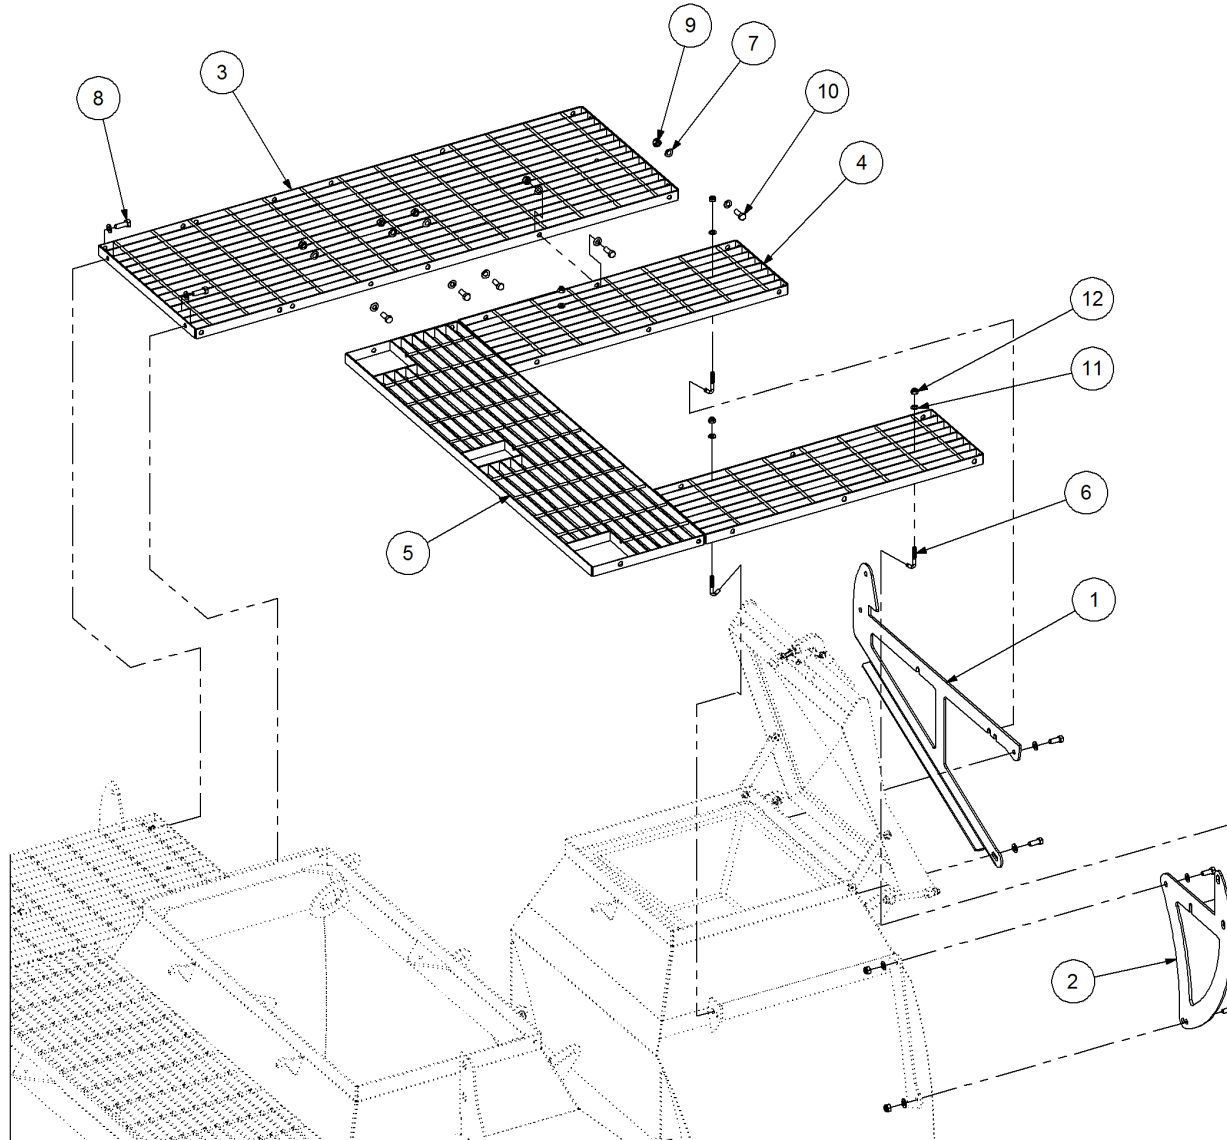

P/N 201600216 SSB Walkway Kit - 600L

Key	Part Number	Description	Qty
1	201600010	Walkway Bracket	1
2	201600011	Walkway Bracket	1
3	193453130	Walkway Panel	1
4	193243750	Walkway Panel	2
5	200122164	Walkway Panel w/- Cutout	1
6	057080000	J Bolt M8	5
7	085110000	Flat Washer 10 ID	22
8	050100308	Bolt Hex Hd M10 x 30	2
9	080121000	Nut M10 Nyloc	11
10	050100258	Bolt Hex Hd M10 x 25	9
11	085108000	Flat Washer 8 ID	5
12	080120800	Nut M8 Nyloc	5

Key	Part Number	Description	Qty