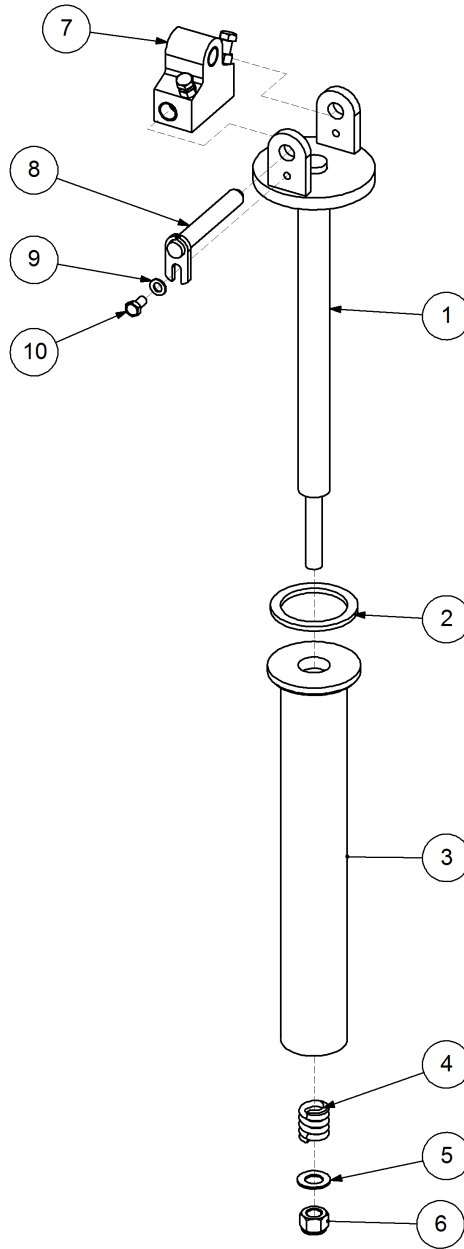

Key	Part Number	Description	Qty
-----	-------------	-------------	-----

P/N 260903200 Front Mount Arm - LH

P/N 260903200

Front Mount Arm - LH

Key	Part Number	Description	Qty
1	080121200	Nut M12 Nyloc	4
2	035113250	Flat Washer 1/2" ID	8
3	260902013	Link Plate	1
4	260153025	Front Support Grab	1
5	124225175	Spring - Tension	1
6	260153020	Latch Handle - LH	1
7	260903001	Front Mount - LH	1

Key	Part Number	Description	Qty
-----	-------------	-------------	-----

P/N 260902220 Auger Centre Pivot - RH

P/N 260902220

Auger Centre Pivot - RH

Key	Part Number	Description	Qty
1	260902060	Support Shaft	1
2	193100766	Brake Disc	1
3	260902064	Support Sleeve	1
4	124105708	Spring - Compression	1
5	035119380	Flat Washer 3/4" ID	1
6	030130191	Nut 3/4" UNC Nyloc	1
7	260902129	Support Block	1
8	260902142	Centre Pivot Pin	1
9	085110000	Flat Washer 10 ID	1
10	050100208	Bolt Hex Hd M10 x 20	1