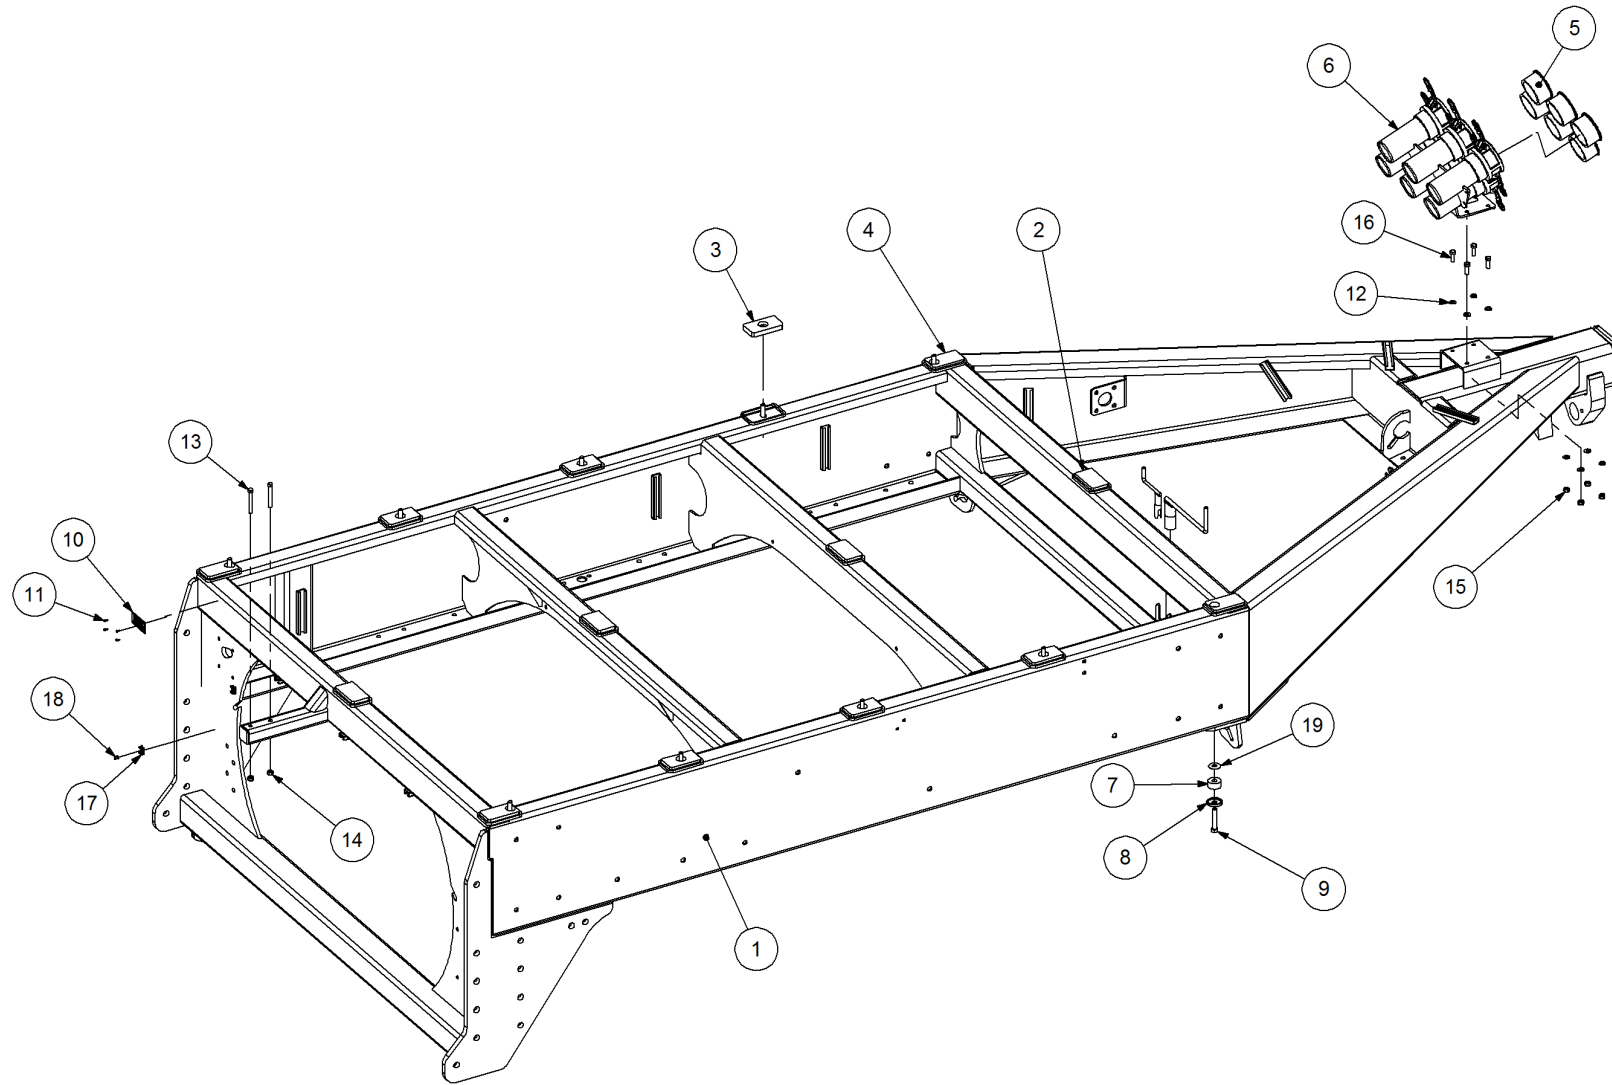

P/N 214603040

Chassis Kit - TQS 3 Bin

Key	Part Number	Description	Qty
1	214603000	Chassis - TQS 3 Bin	1
2	197116213	Bin Pad	4
3	219001001	Bin Pad - Centre Hole	6
4	219001002	Bin Pad - End Hole	4
5	108000075	Plug - 3" Female	6
6	214602026	Breakaway & Coupling Assy	1
7	197401320	Bin Rubber - 13 ID x 40 OD x 20	10
8	219000001	Cupped Washer	10
9	000130705	Bolt Hex Hd 1/2" UNC x 2-3/4"	10
10	196008038	Serial Number Plate	1
11	059610000	Drive Screw 6g x 3/8"	4
12	085110000	Flat Washer 10 ID	8
13	000100755	Bolt Hex Hd 3/8" UNC x 3"	2
14	030130101	Nut 3/8" UNC Nyloc	2
15	080121000	Nut M10 Nyloc	4
16	050100308	Bolt Hex Hd M10 x 30	4
17	115001512	Cable Clamp	4
18	094105000	Pop Rivet 3/16" Steel	4
19	035101238	Flat Washer 1/2" ID	10

Key	Part Number	Description	Qty