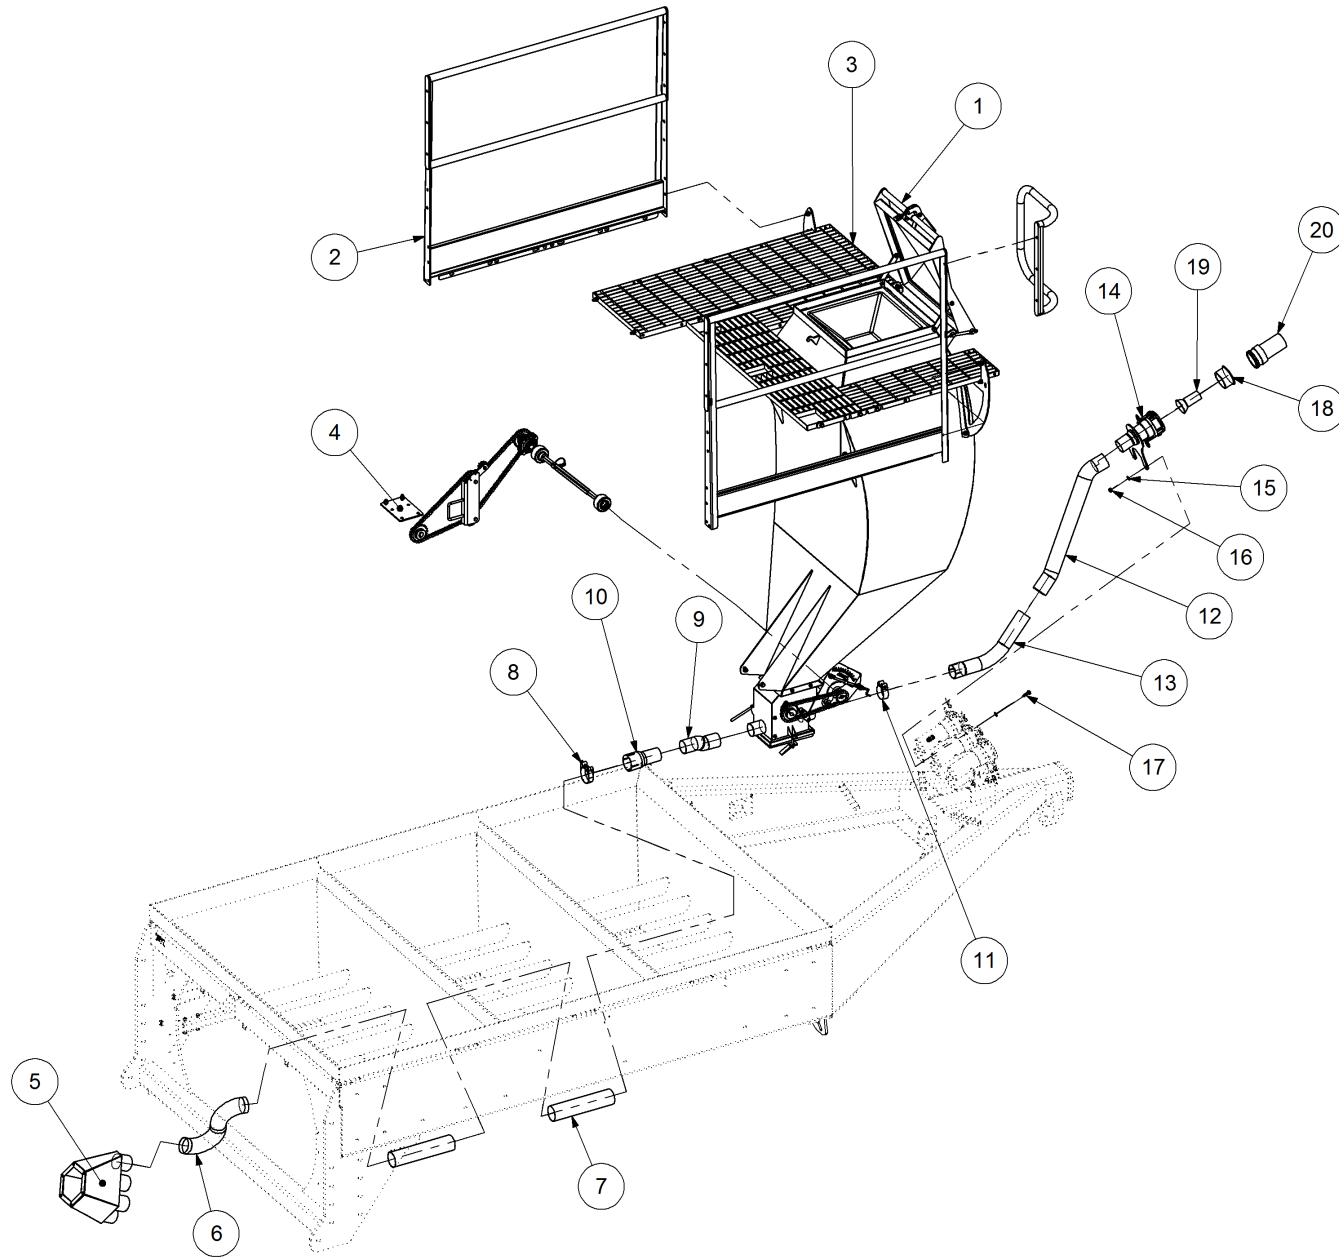

P/N 201600101 SSB Kit - 600L 1 Way Ground Drive

Key	Part Number	Description	Qty
1	201600250	SSB Sub Assembly - 600L 1 Way Ground Drive	1
2	201600211	SSB Handrail Kit - 600L	1
3	201600216	SSB Walkway Kit - 600L	1
4	290603800	Drive Kit - SSB 300L TQ/TR Ground Drive	1
5	259602009	Blower Outlet - 7 Outlet	1
6	109400076	Hose Ribbed Bore 76 Dia	1
7	109400076	Hose Ribbed Bore 76 Dia	2
8	100074079	Hose Clamp - Mikalor 74 - 79	1
9	109200064	Hose Ductaflex 63 Dia	1
10	208000075	Reducer 3" ID x 2-1/2" OD	1
11	100064067	Hose Clamp - Mikalor 64 - 67	1
12	109600064	Hose Abrasive Resistant 64 Dia	1
13	193045212	Elbow 2-1/2" Dia	1
14	214602051	Breakaway & Coupling Assembly	1
15	085110000	Flat Washer 10 ID	4
16	080121000	Nut M10 Nyloc	2
17	050100308	Bolt Hex Hd M10 x 30	2
18	108000075	Plug - 3" Female	1
19	208076044	Air Restrictor	1
20	280000276	Camlock 3" Male With Tail	1

Key	Part Number	Description	Qty