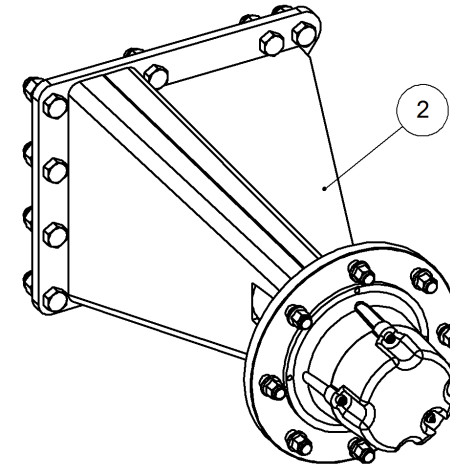

P/N 248120000

Axle Hub & Stub Kit - 6.5T (8 stud) x 3.2m

Key	Part Number	Description	Qty
1	242120000	Axle Stub & Hub - Drive - 6.5T (8 Stud) x 3.2m	1
2	243120000	Axle Hub & Stub - Lazy - 6.5T (8 stud) x 3.2m	1
3	000190638	Bolt Hex Hd 3/4" UNC x 2-1/2"	20
4	030130191	Nut 3/4" UNC Nyloc	20

Key	Part Number	Description	Qty