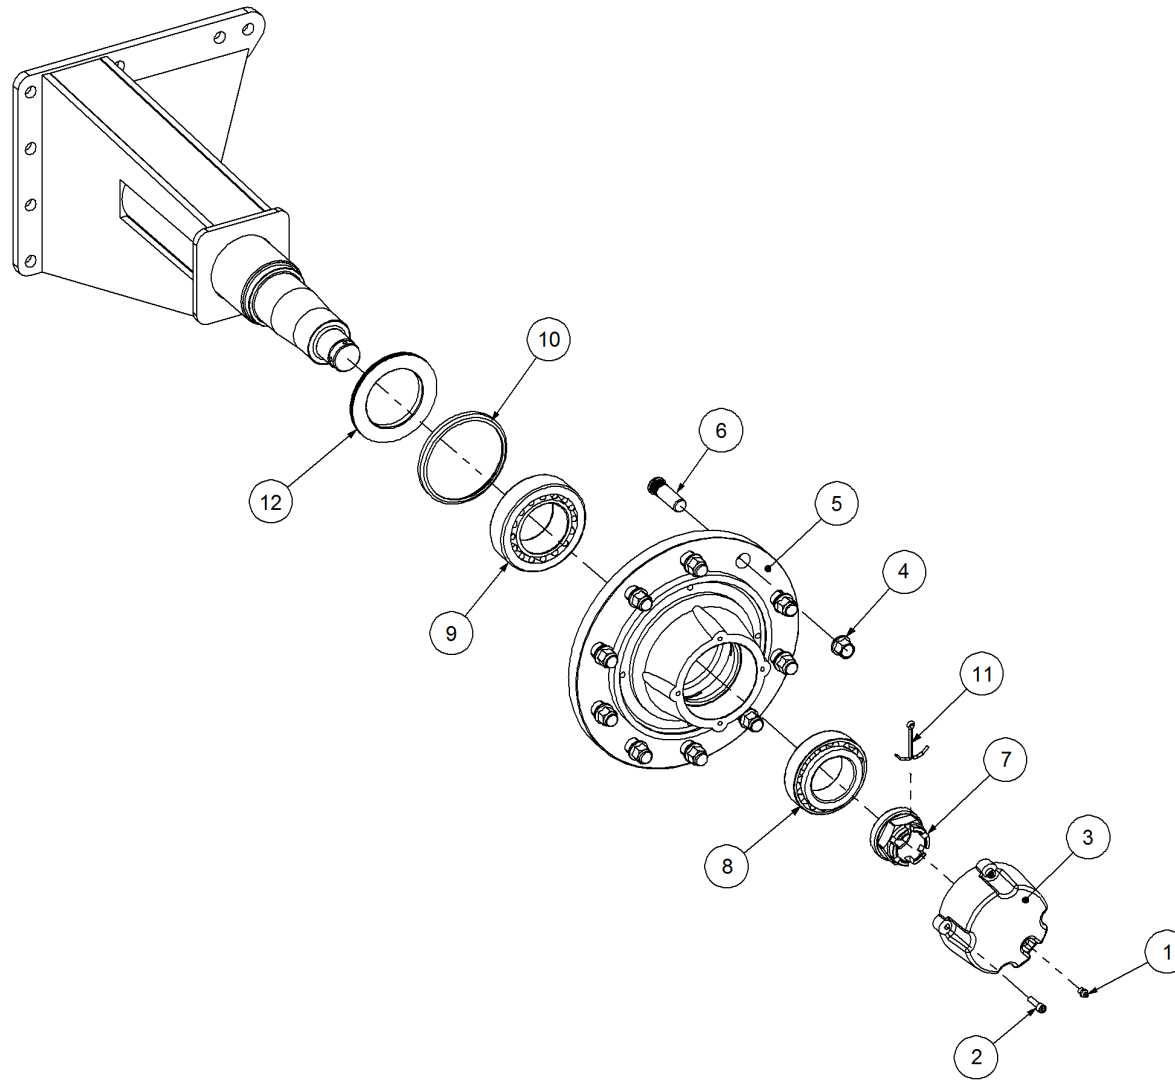

Key	Part Number	Description	Qty
------------	--------------------	--------------------	------------

P/N 240120000 Axle Hub & Stub - Drive - 15T (10 stud) x 3.2m

Key	Part Number	Description	Qty
1	240120001	Axle - Drive	1
2	111103000	Grease Nipple 1/8" BSP	1
3	060108030	Cap Screw M8 x 30	4
4	249092007	Grease Cap	1
5	080162203	Wheel Nut M22	10
6	139110102	Hub - 10 stud	1
7	056220700	Wheel Stud M22 x 70	10
8	139110103	Axle Nut M50	1
9	135033215	Bearing Tapered Roller 75 ID	1
10	135033217	Bearing Tapered Roller 85 ID	1
11	139092009	Wear Ring	1
12	092206080	Split Pin 6.3 Dia x 80	1
13	139092008	Seal 100 ID	1
14	249150544	Sprocket Plate 5/8" BS x 54T	1
15	060108050	Cap Screw M8 x 50	4
16	000080255	Bolt Hex Hd 5/16" UNC x 1"	1
17	036108000	Spring Washer 5/16" ID	1
18	290000002	Retainer Washer	1
19	115005314	Electric Clutch w/- 18T Sprocket	1
20	094105000	Pop Rivet 3/16" Steel	3
21	115001512	Cable Clamp	3
22	249094000	Chain 5/8" Simplex O'ring	1
23	000110505	Bolt Hex Hd 7/16" UNC x 2" UNC	8
24	136220500	Bearing Housing - 4 Bolt	2
25	135520525	Bearing - 1" ID	2
26	030130111	Nut 7/16" UNC Nyloc	8
27	290000003	Clutch Shaft	1
28	182070830	Key 7 x 8 x 30 Lg	1
29	131210570	Drive Shaft & Universal	1
30	035111220	Flat Washer 7/16" ID	16
31	240000000	Bush	1
32	111206450	Grease Nipple 1/4" UNF - 45°	2

Key	Part Number	Description	Qty
-----	-------------	-------------	-----

P/N 241120001

Axle Hub & Stub - Lazy - 15T (10 stud) x 3.2m

Key	Part Number	Description	Qty
1	111103000	Grease Nipple 1/8" BSP	1
2	060108030	Cap Screw M8 x 30	4
3	249092007	Grease Cap	1
4	080162203	Wheel Nut M22	10
5	139110102	Hub - 10 stud	1
6	056220700	Wheel Stud M22 x 70	10
7	139110103	Axle Nut M50	1
8	135033215	Bearing Tapered Roller 75 ID	1
9	135033217	Bearing Tapered Roller 85 ID	1
10	139092009	Wear Ring	1
11	092206080	Split Pin 6.3 Dia x 80	1
12	139092008	Seal 100 ID	1