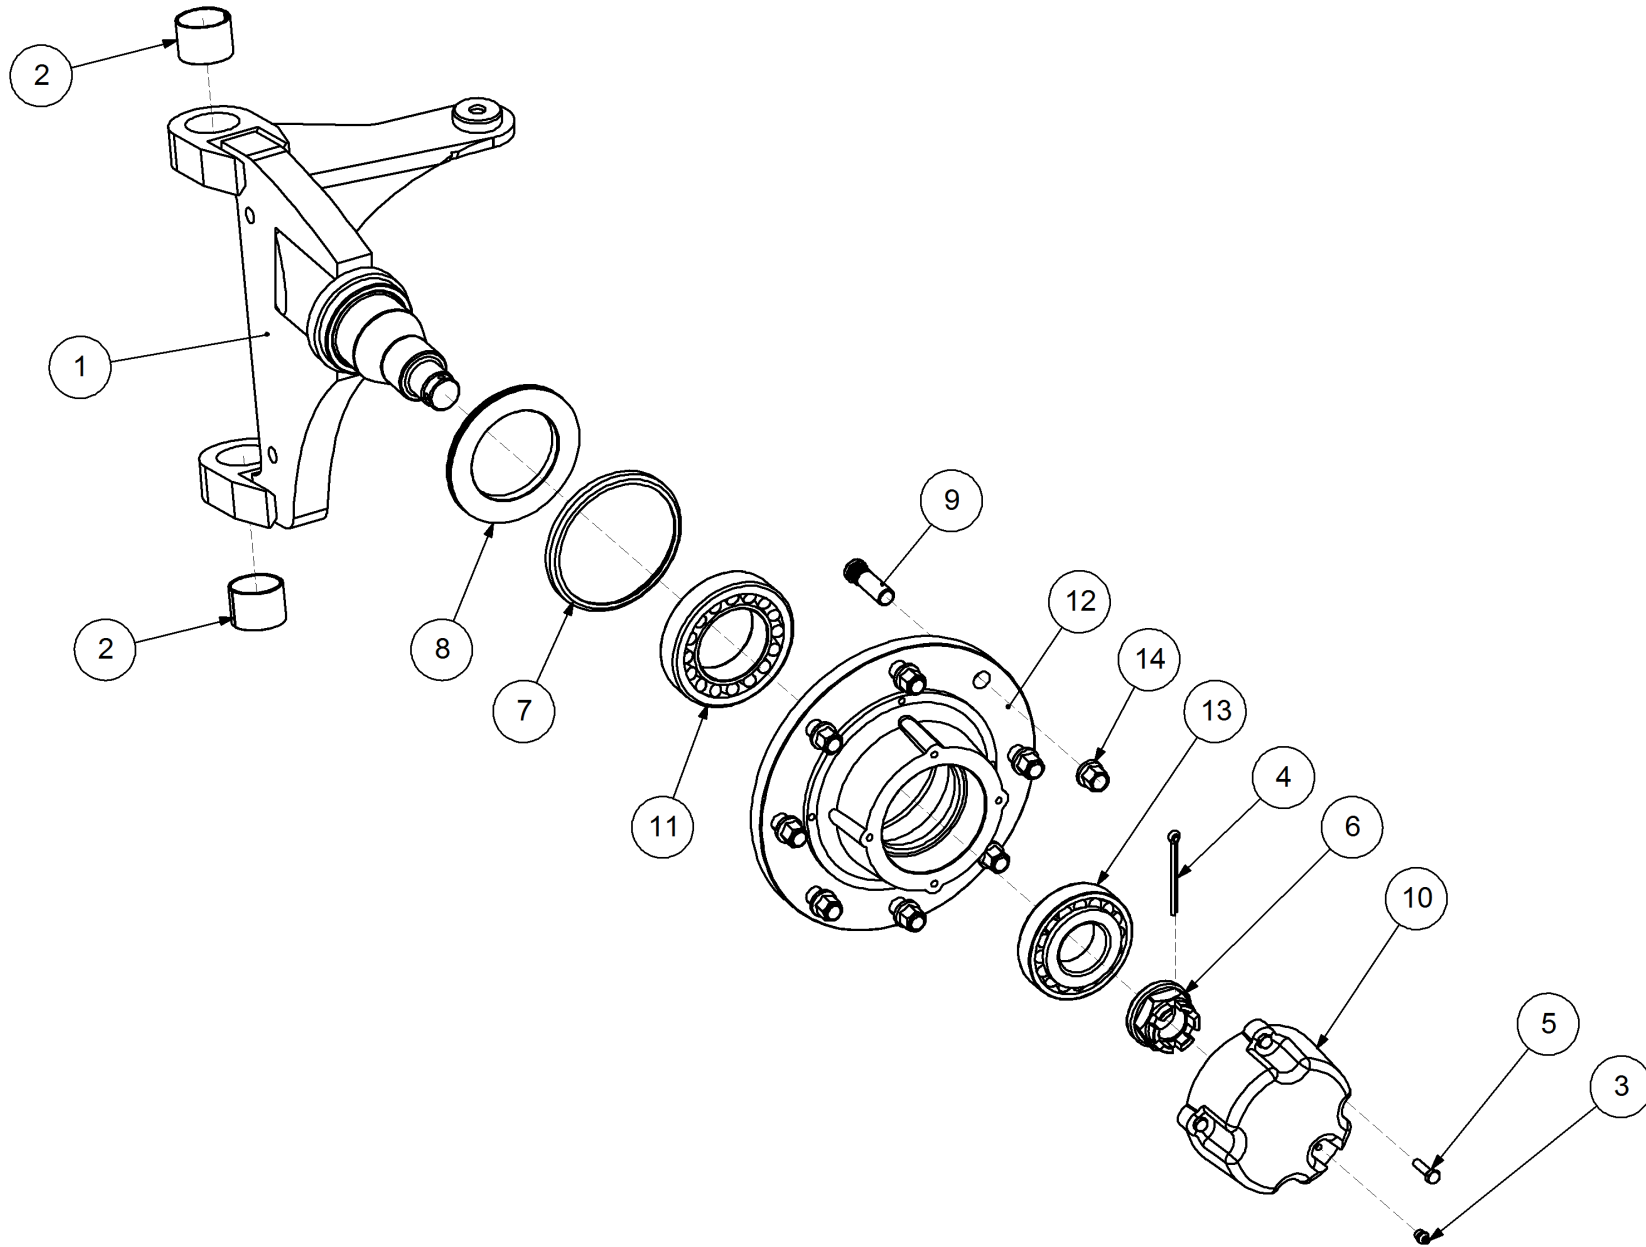

Key	Part Number	Description	Qty
-----	-------------	-------------	-----

P/N 230123000 Steerable Axle 12000 Assembly 3.0m

Key	Part Number	Description	Qty
1	230605101	Steering Yoke Assy	1
2	230603108	Tie Rod Assy	2
3	235600110	Pull Assy	1
4	230123020	Stub Axle Assy - 12000 LH	1
5	230123010	Stub Axle Assy - 12000 RH	1
6	230603001	Rock Axle	1
7	230603004	Pivot Pin - Stub Axle	4
8	090210030	Dowel Pin 10 Dia x 30	6
9	230603007	Pivot Pin - Rock Axle	2
10	061120090	Cap Screw M20 x 90	2
11	061120080	Cap Screw M20 x 80	4
12	138132093	Thrust Washer 2" ID x 0.093"	3
13	137131031	Bush Teflon 50 ID x 50 Lg	2
14	233260100	Universal Hitch Assy w/- U Bolts	1
15	050100808	Bolt Hex Hd M10 x 80	4
16	086110000	Spring Washer 10 ID	4
17	080111000	Nut M10	4
18	230603017	Safety Cap - Axle Pivot	2

Key	Part Number	Description	Qty
------------	--------------------	--------------------	------------

P/N 230123010 Stub Axle Assy - 12000 RH

Key	Part Number	Description	Qty
1	230123011	Stub Axle - 12000 RH	1
2	137131025	Bush Teflon 50 ID x 40 Lg	2
3	111103000	Grease Nipple 1/8" BSP	1
4	092206080	Split Pin 6.3 Dia x 80	1
5	050080308	Bolt Hex Hd M8 x 30	4
6	249092002	Axle Nut 1-1/2"	1
7	139092009	Wear Ring	1
8	139092008	Seal 100 ID	1
9	056180600	Wheel Stud M18	9
10	139092007	Grease Cap	1
11	135032216	Bearing Tapered Roller 80 ID	1
12	139092006	Hub - 8 stud	1
13	135030311	Bearing Tapered Roller 55 ID	1
14	080161801	Wheel Nut M18	8