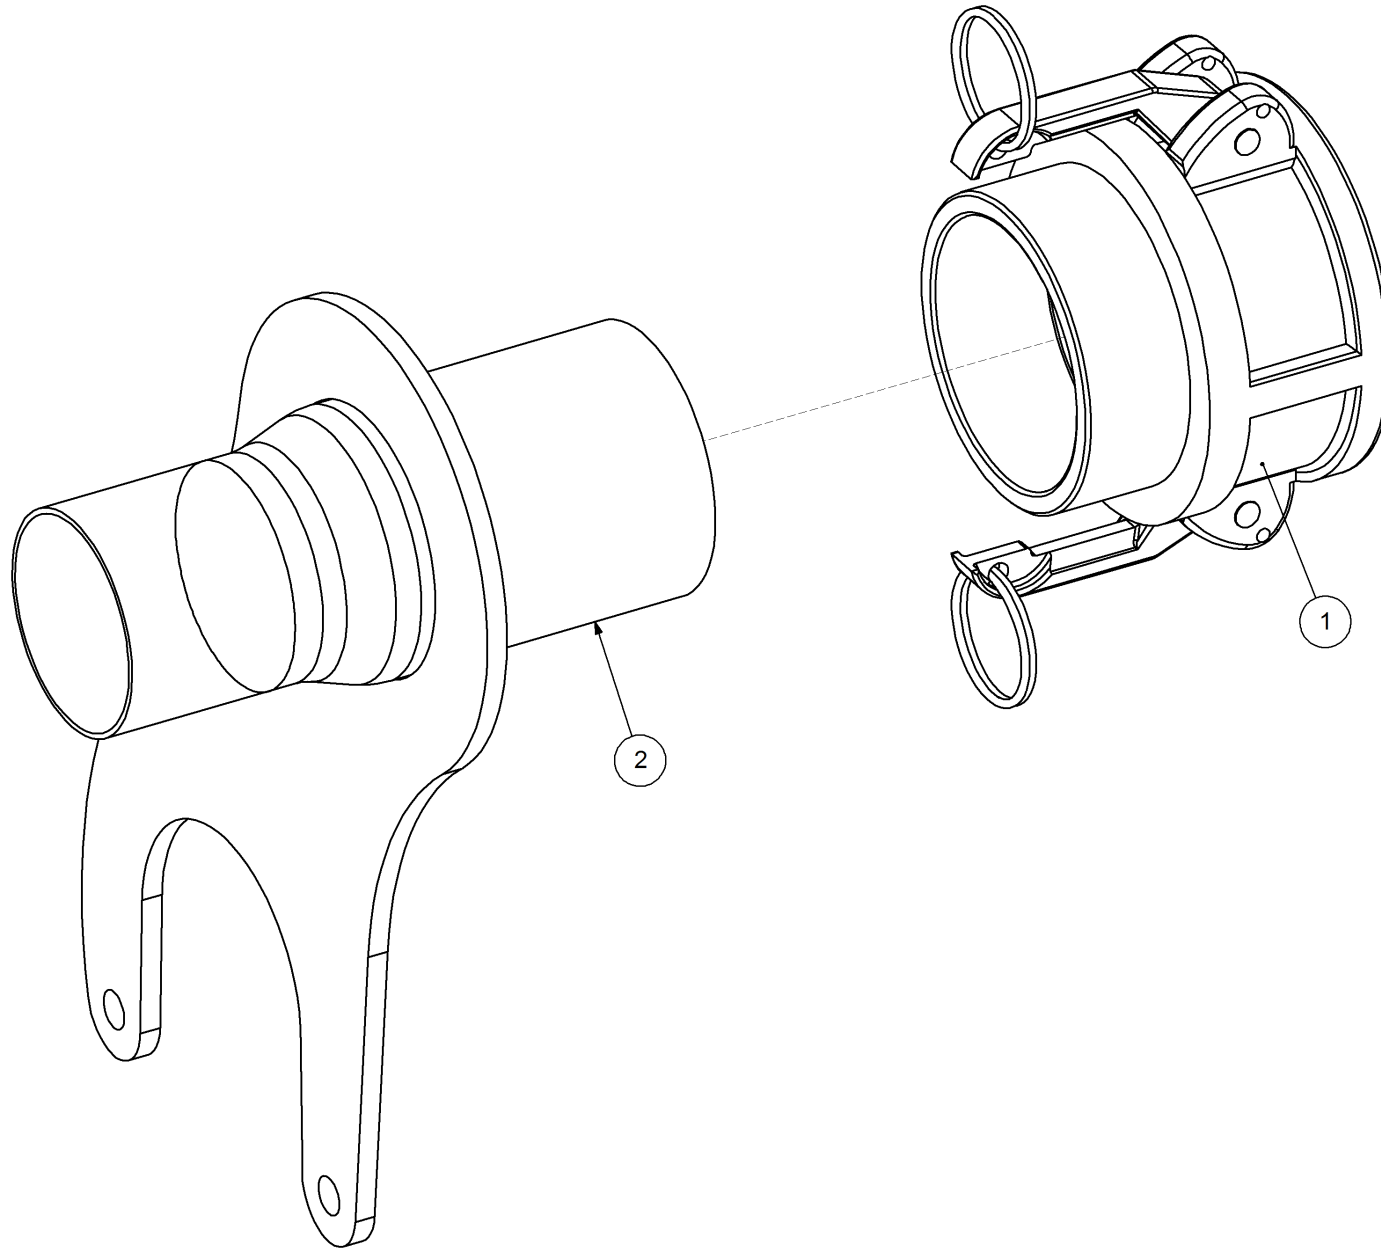

P/N 214602051

Breakaway & Coupling Assembly

Key	Part Number	Description	Qty
1	108000176	Coupling - 3" Female	1
2	214602052	Camlock Breakaway - SSB	1

Key	Part Number	Description	Qty