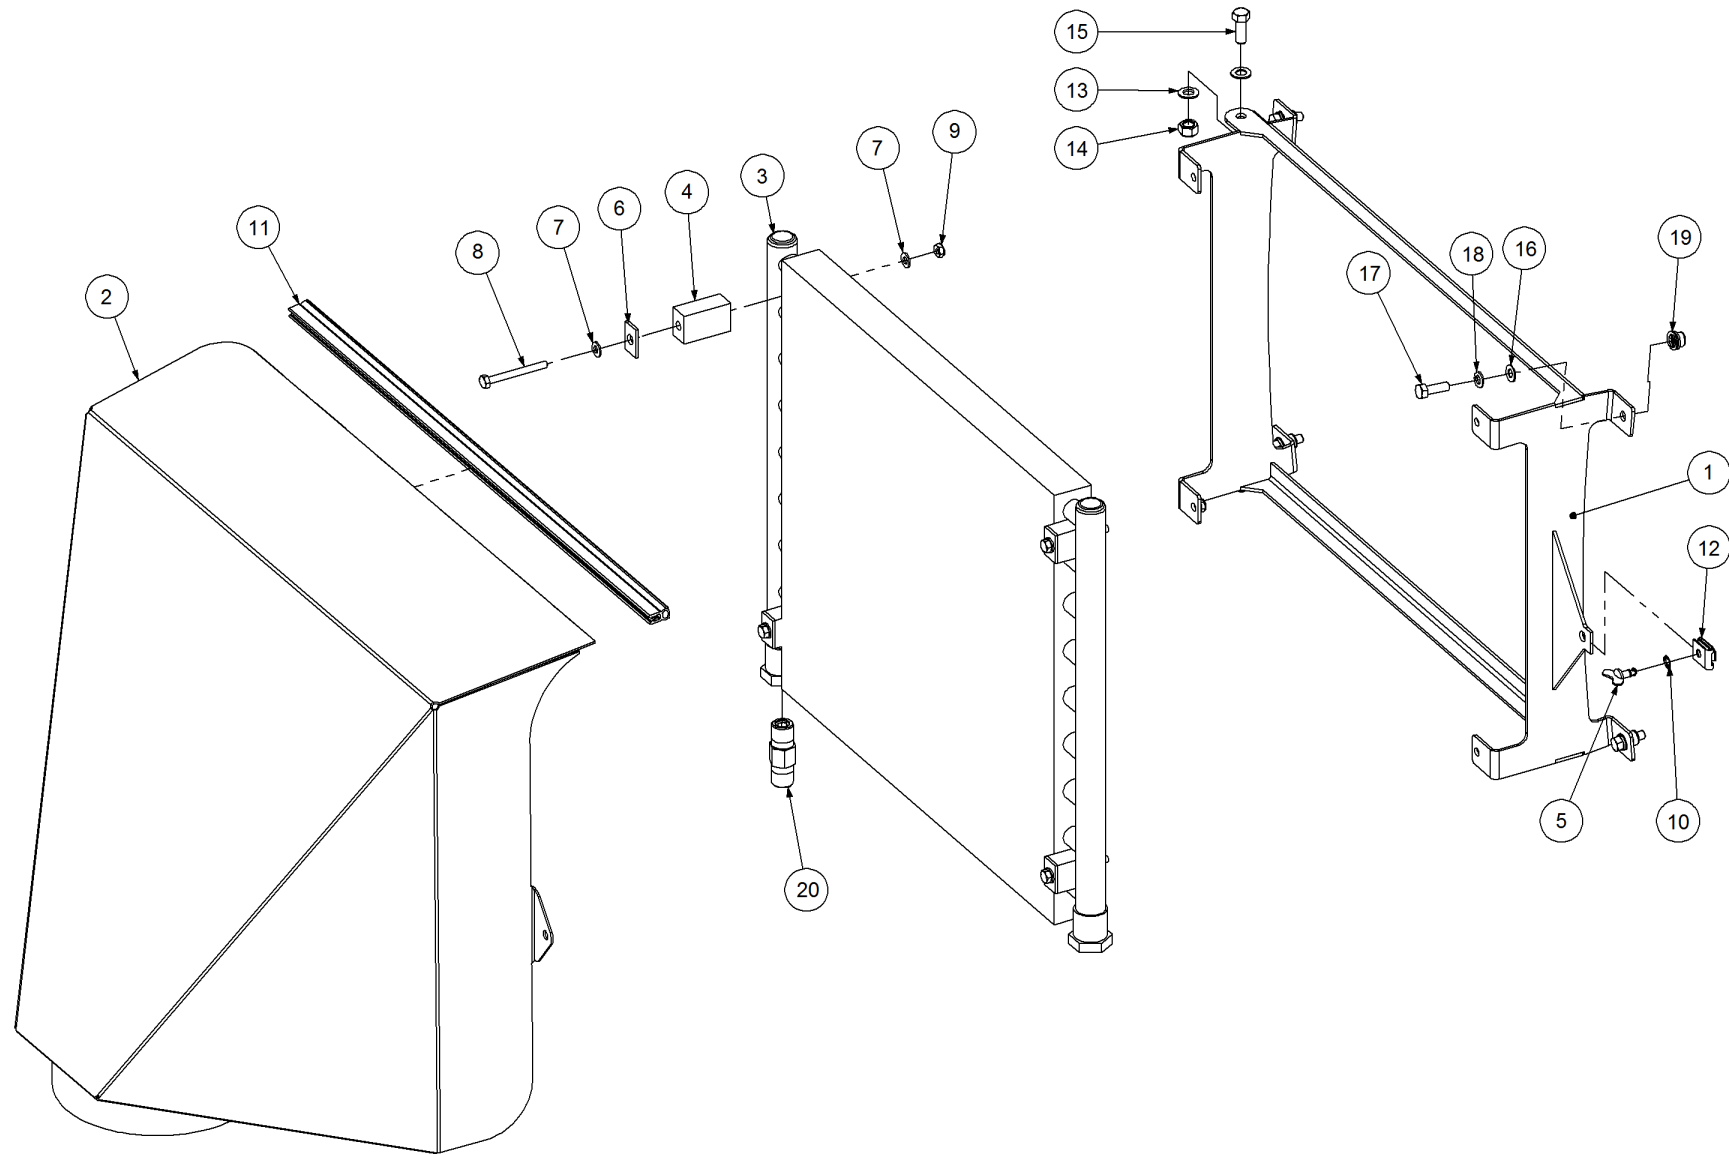

P/N 205600010 Cooler Assy

P/N 205600010 Cooler Assy

Key	Part Number	Description	Qty
1	205603001	Cooler Mount	1
2	205600001	Cooler Shroud	1
3	163109241	Oil Cooler	1
4	197203050	Rubber Cooler Mount	4
5	067852260	Wing Hd Stud -1/4 Turn Fastener	1
6	203154007	Spacer Washer	4
7	035106151	Flat Washer 1/4" ID	8
8	000060635	Bolt Hex Hd 1/4" UNC x 2-1/2"	4
9	030130061	Nut 1/4" UNC Nyloc	4
10	067853420	Retainer -1/4 Turn Fastener	1
11	205600006	Rubber Seal	1
12	067854101	Receptacle -1/4 Turn Fastener	1
13	035110191	Flat Washer 3/8" ID	4
14	030130101	Nut 3/8" UNC Nyloc	2
15	000100255	Bolt Hex Hd 3/8" UNC x 1"	2
16	035108161	Flat Washer 5/16" ID	4
17	000080255	Bolt Hex Hd 5/16" UNC x 1"	4
18	036108000	Spring Washer 5/16" ID	4
19	030170081	Nut 5/16" UNC Huck	4
20	200122350	Relief Valve	1

Key	Part Number	Description	Qty