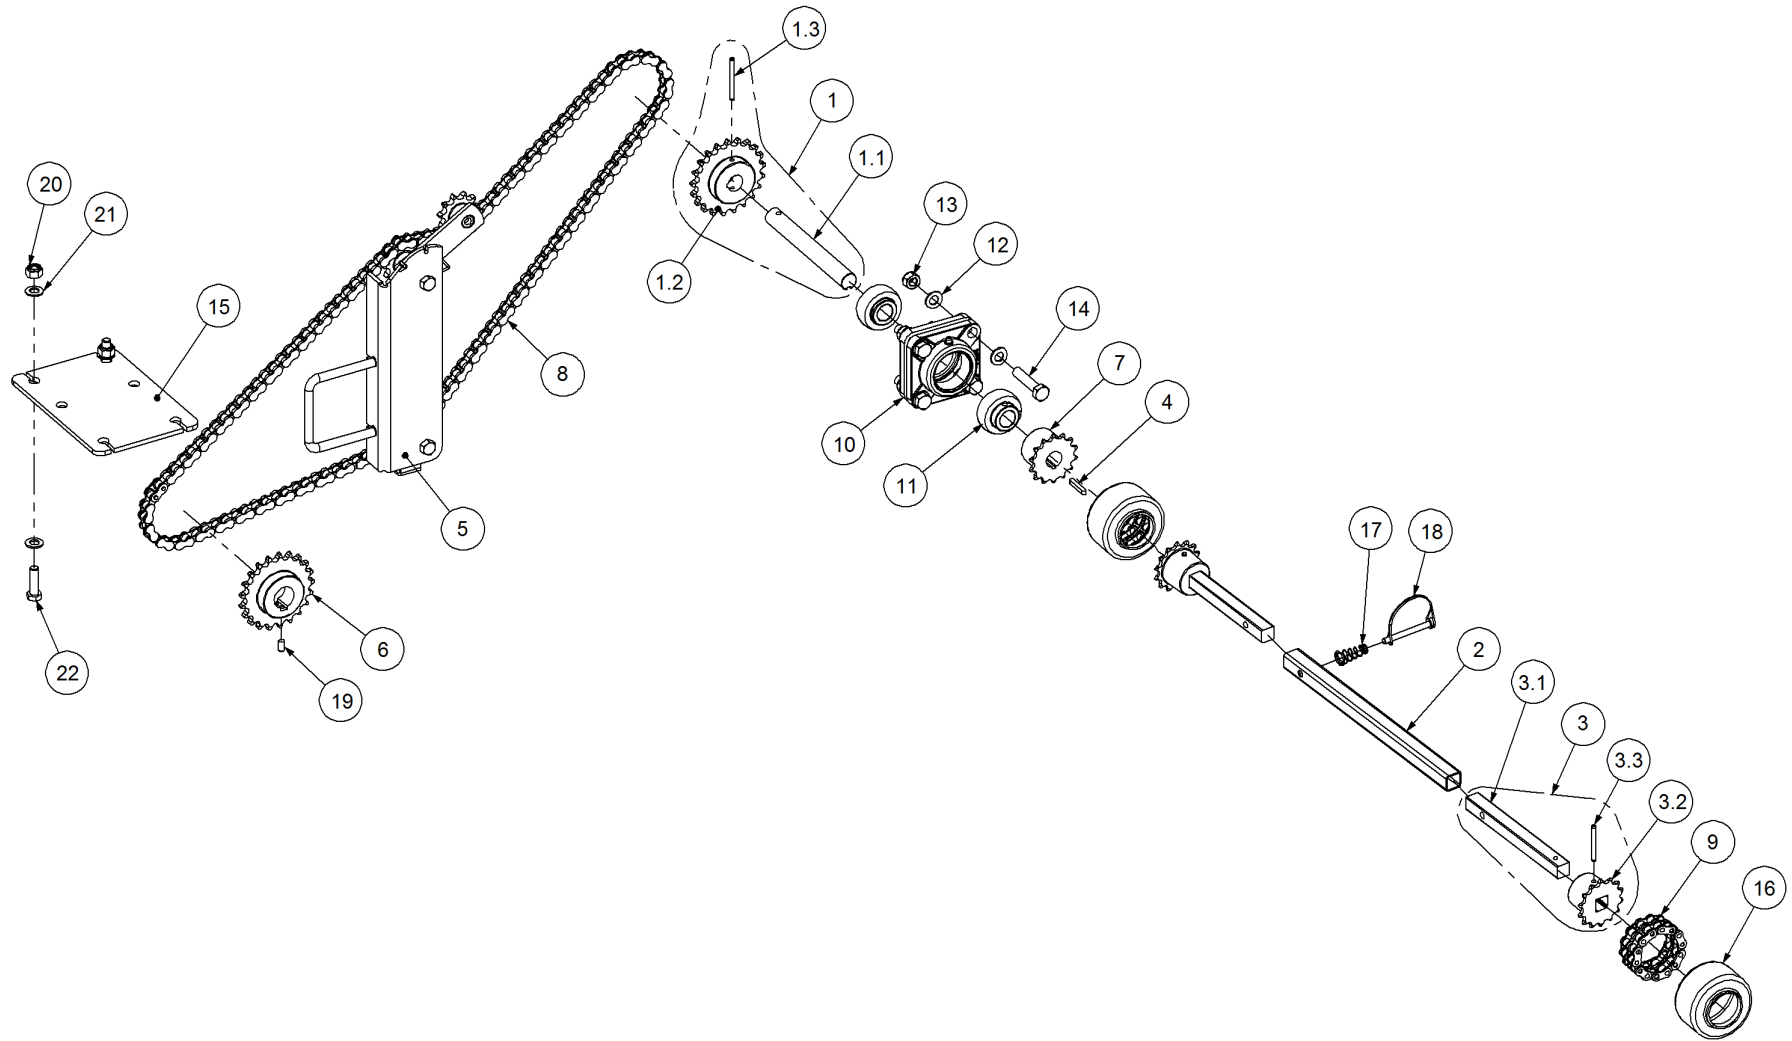

P/N 290603800 Drive Kit - SSB 300L TQ/TR Ground Drive

Key	Part Number	Description	Qty
1	290602070	Drive Shaft & Sprocket - SSB	1
1.1	290602073	Drive Shaft - SSB	1
1.2	290602074	Sprocket (Plastic) 1/2" BS x 21T	1
1.3	090105050	Roll Pin 3/16" x 2"	1
2	290452075	Drive Tube	1
3	290000011	Drive Shaft w/- Sprocket	2
3.1	290000012	Drive Shaft	2
3.2	126131406	Sprocket (Plastic) 1/2" BS x 14T - 16 Sq	2
3.3	090105044	Roll Pin 3/16" x 1-3/4"	2
4	182047430	Key 4.75 x 4.75 x 30 Lg	1
5	290000021	Tensioner Assembly - SSB	1
6	290000115	Sprocket (Plastic) 1/2" BS x 21T	1
7	290000031	Sprocket (Plastic) 1/2" BS x 14T - 3/4" ID	1
8	290603899	Chain 1/2" BS Simplex	1
9	125412120	Chain 1/2" BS Duplex 13L	2
10	136620401	Bearing Housing	2
11	135420412	Bearing - 3/4" ID	2
12	085110000	Flat Washer 10 ID	8
13	080121000	Nut M10 Nyloc	4
14	050100508	Bolt Hex Hd M10 x 50	4
15	290600065	Relocation Plate - T Box	1
16	131000004	Chain Boot	2
17	124112032	Spring - Compression	1
18	095306050	Lynch Pin 1/4"	1
19	013110613	Grub Screw 1/4" UNC x 1/2"	2
20	030130101	Nut 3/8" UNC Nyloc	2
21	035110191	Flat Washer 3/8" ID	4
22	000100325	Bolt Hex Hd 3/8" UNC x 1-1/4"	2

Key	Part Number	Description	Qty