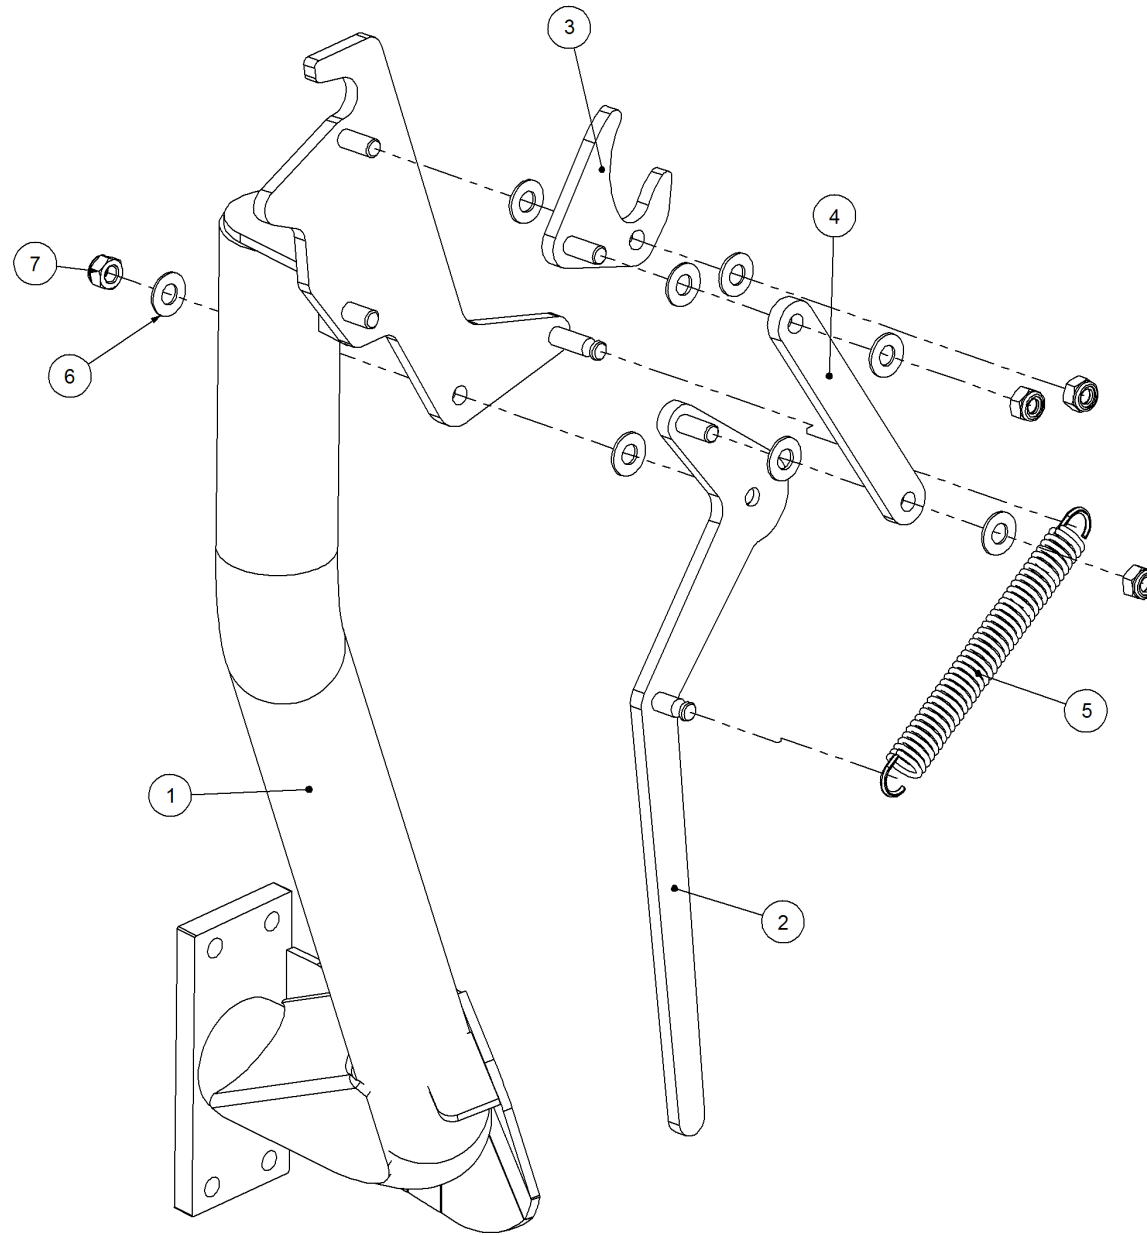

P/N 260902200 Front Mount Arm - RH

P/N 260902200

Front Mount Arm - RH

Key	Part Number	Description	Qty
1	260902001	Front Mount - RH	1
2	260152020	Latch Handle	1
3	260152025	Front Mount Grab	1
4	260902013	Link Plate	1
5	124225175	Spring - Tension	1
6	035113250	Flat Washer 1/2" ID	8
7	080121200	Nut M12 Nyloc	4

Key	Part Number	Description	Qty