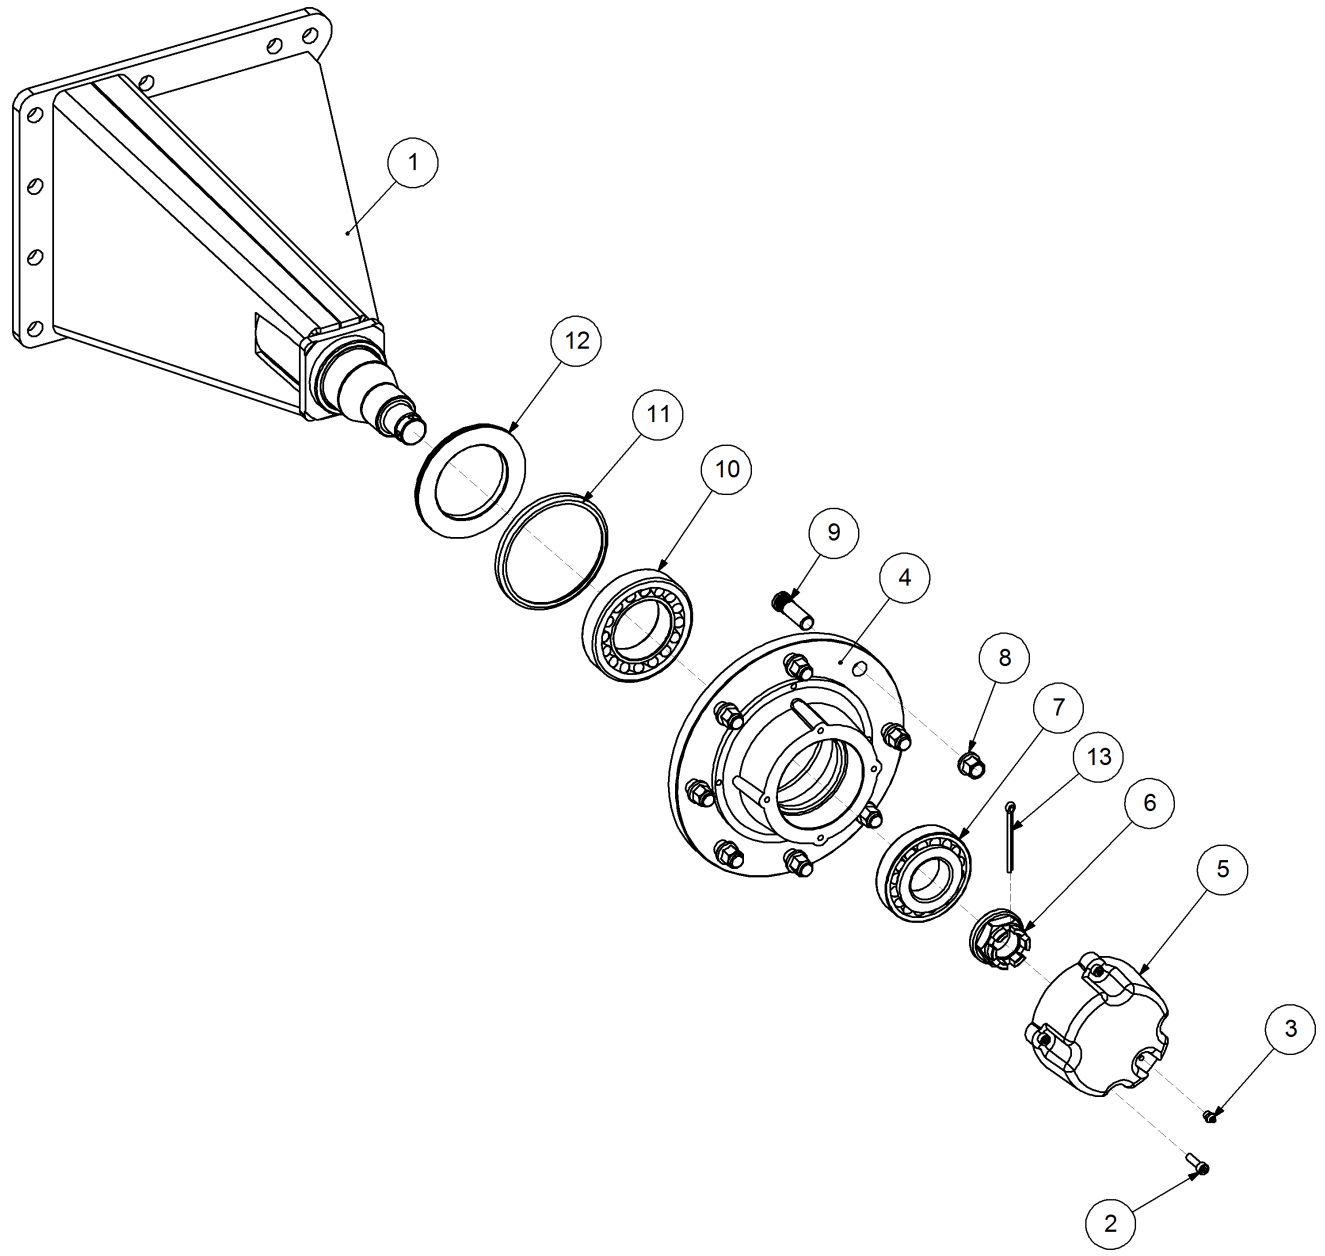

P/N 243120000

Axle Hub & Stub - Lazy - 6.5T (8 stud) x 3.2m

Key	Part Number	Description	Qty
1	243120001	Axle WA - Lazy - 6.5T (8 stud)	1
2	060108030	Cap Screw M8 x 30	4
3	111103000	Grease Nipple 1/8" BSP	1
4	139092006	Hub - 8 stud	1
5	139092007	Grease Cap	1
6	249092002	Axle Nut 1-1/2"	1
7	135030311	Bearing Tapered Roller 55 ID	1
8	080161801	Wheel Nut M18	8
9	056180600	Wheel Stud M18	8
10	135032216	Bearing Tapered Roller 80 ID	1
11	139092009	Wear Ring	1
12	139092008	Seal 100 ID	1
13	092206080	Split Pin 6.3 Dia x 80	1

Key	Part Number	Description	Qty