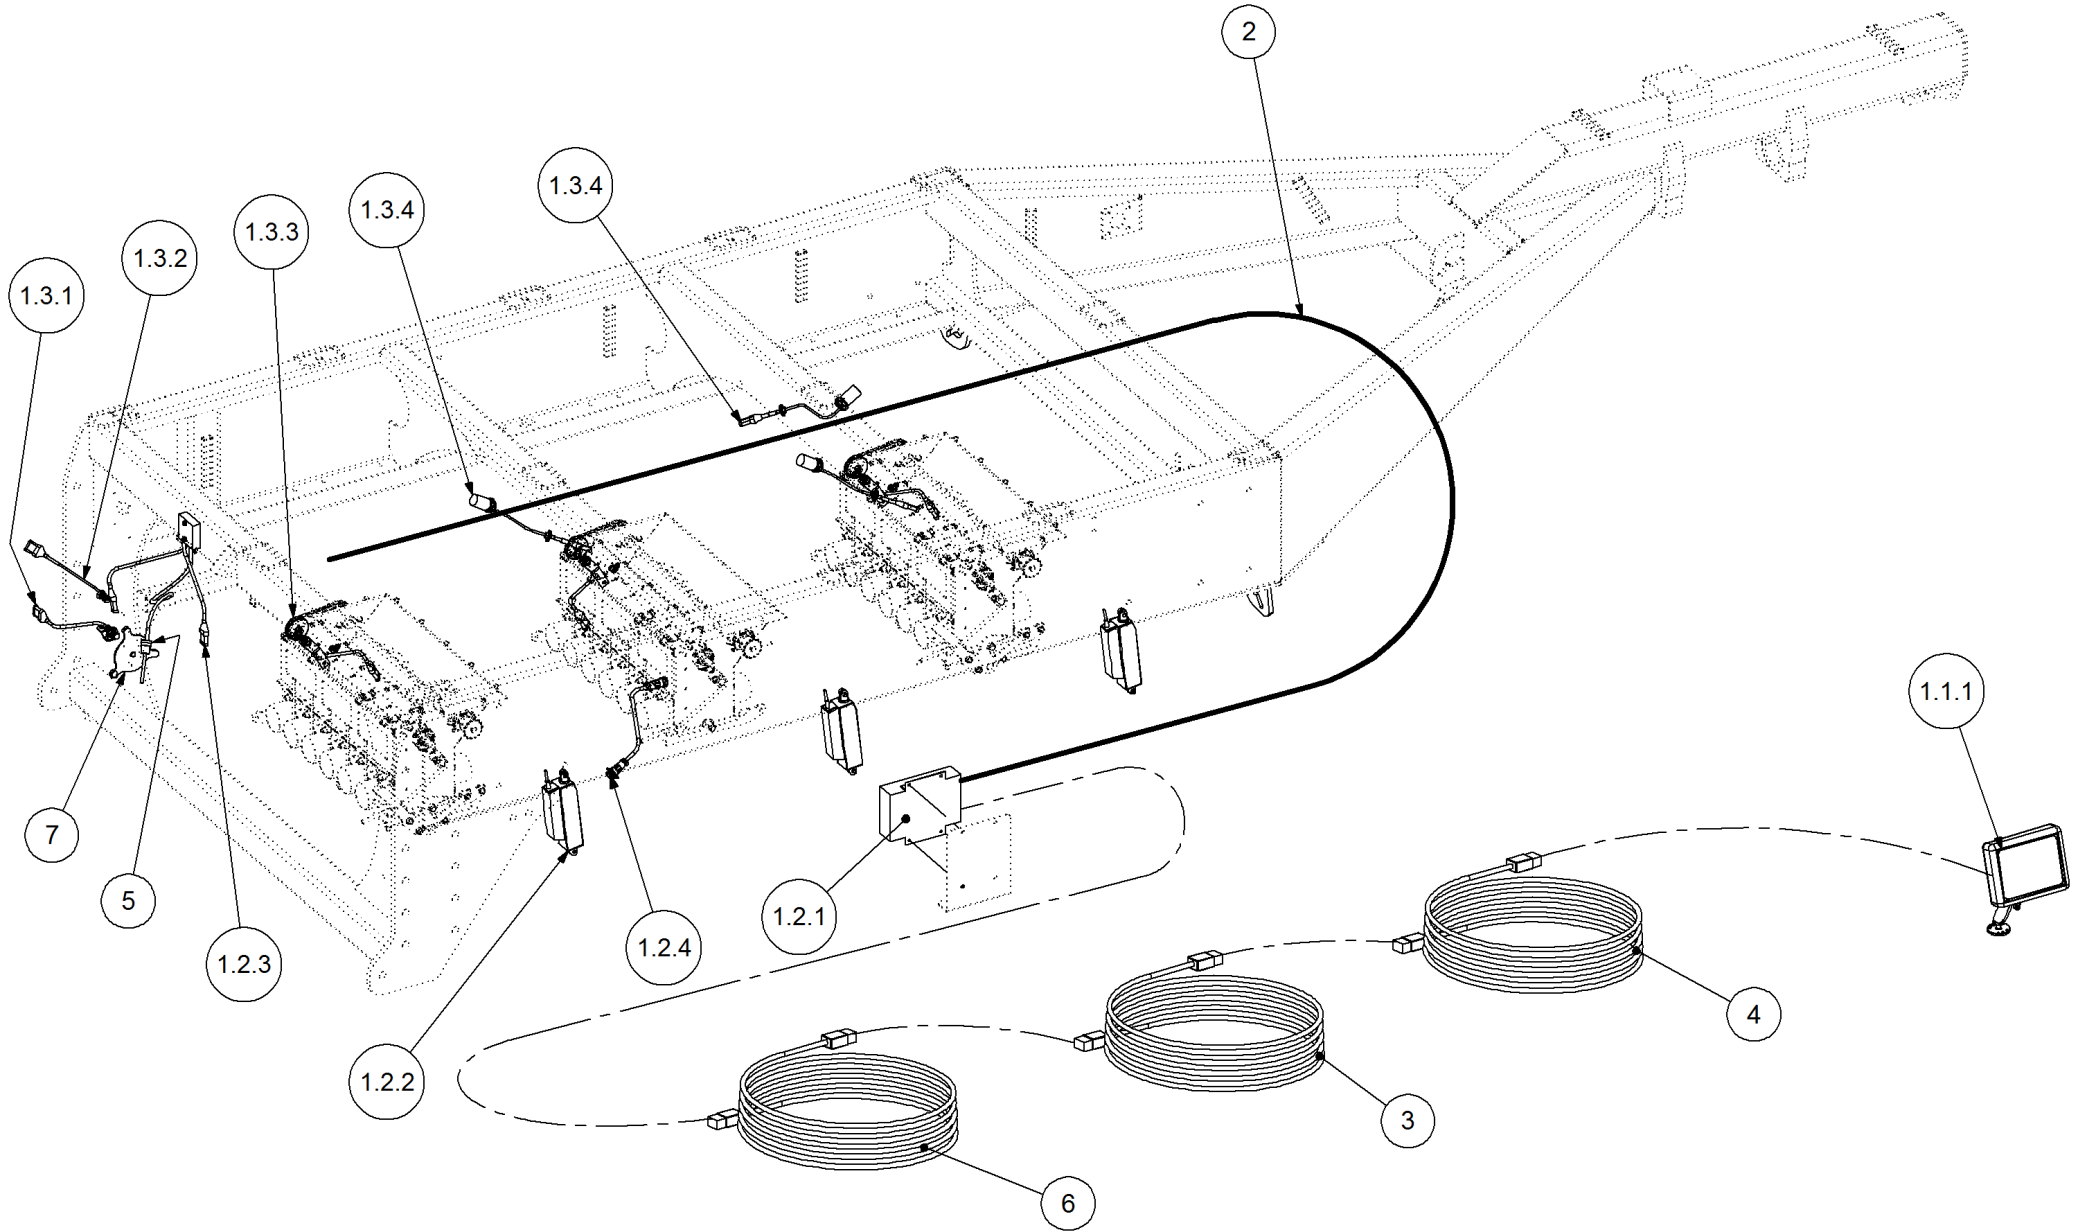

P/N 290246500 Monitor & Harness Kit - Eagle 3 Bin

Key	Part Number	Description	Qty
1	116246500	Monitor - Eagle 3 Bin	1
1.1	116701755	Console - Eagle	1
1.2	116900267	Sensor Kit - Fan Pressure	1
1.3	116700600	Operator's Manual - Eagle Monitor	1
1.4	116400494	Sensor Kit - Eagle 3 Bin	1
1.4.1	116901200	Sensor - Speed	4
1.4.2	116900755	Sensor - Fan	1
1.4.3	116900442	Encoder - 8 Magnet	3
1.4.4	116900667	Sensor Kit - Bin Level	3
2	116700453	Harness - 4 Bin	1
3	116701780	Harness - Tractor	1
4	159421608	Filter	1
5	290000104	Sensor Mount Kit - 3 Bin	1
6	116701124	Harness - 13.0 m Extension	1

Key	Part Number	Description	Qty