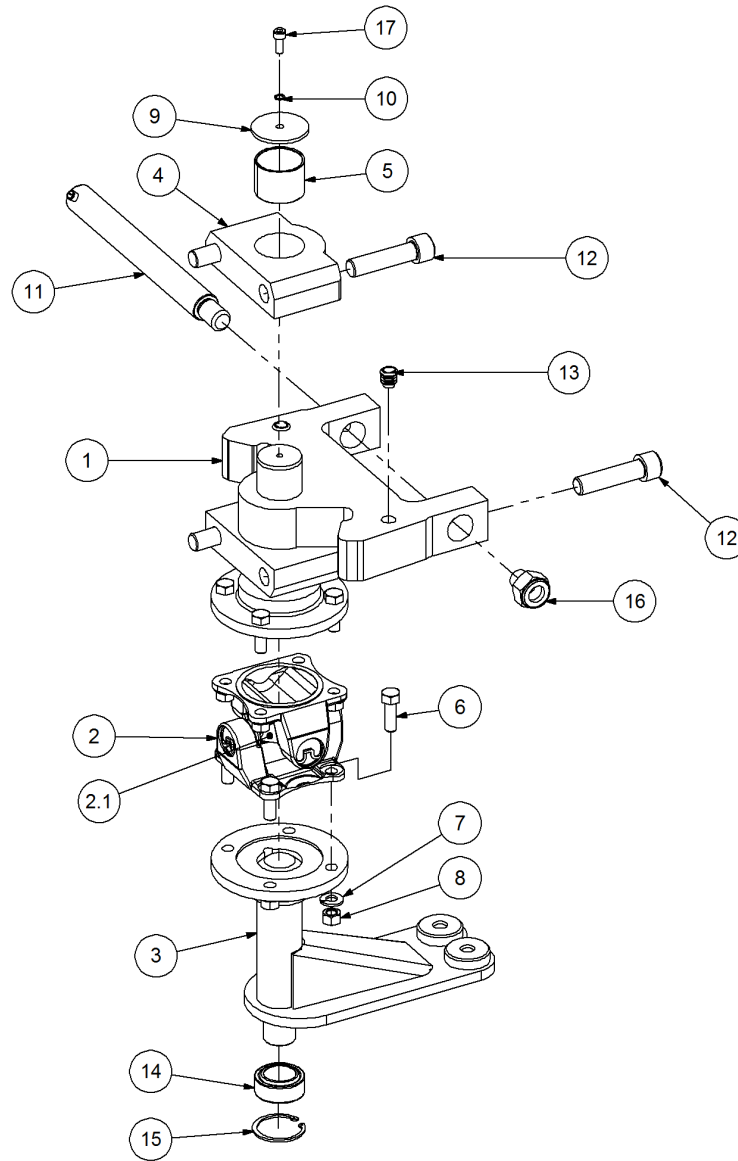

P/N 230605101 Steering Yoke Assy

P/N 230605101 Steering Yoke Assy

Key	Part Number	Description	Qty
1	230605109	Bearing Assy	1
2	230131000	Universal Assy	1
2.1	230131003	Universal Cross	1
3	230605102	Bottom Shaft	1
4	214602031	Bearing Block	1
5	137131025	Bush Teflon 50 ID x 40 Lg	1
6	000130385	Bolt Hex Hd 1/2" UNC x 1-1/2"	8
7	036113000	Spring Washer 1/2" ID	8
8	030110131	Nut 1/2" UNC	8
9	230605108	Top Cover	1
10	086108000	Spring Washer 8 ID	1
11	230605110	Pull Pin	1
12	061120080	Cap Screw M20 x 80	4
13	195000003	End Stop	2
14	137403501	Bearing Spherical 35 ID	1
15	098205500	Circlip Internal 55mm	1
16	080122400	Nut M24 Nyloc	1
17	060108020	Cap Screw M8 x 20	1

Key	Part Number	Description	Qty