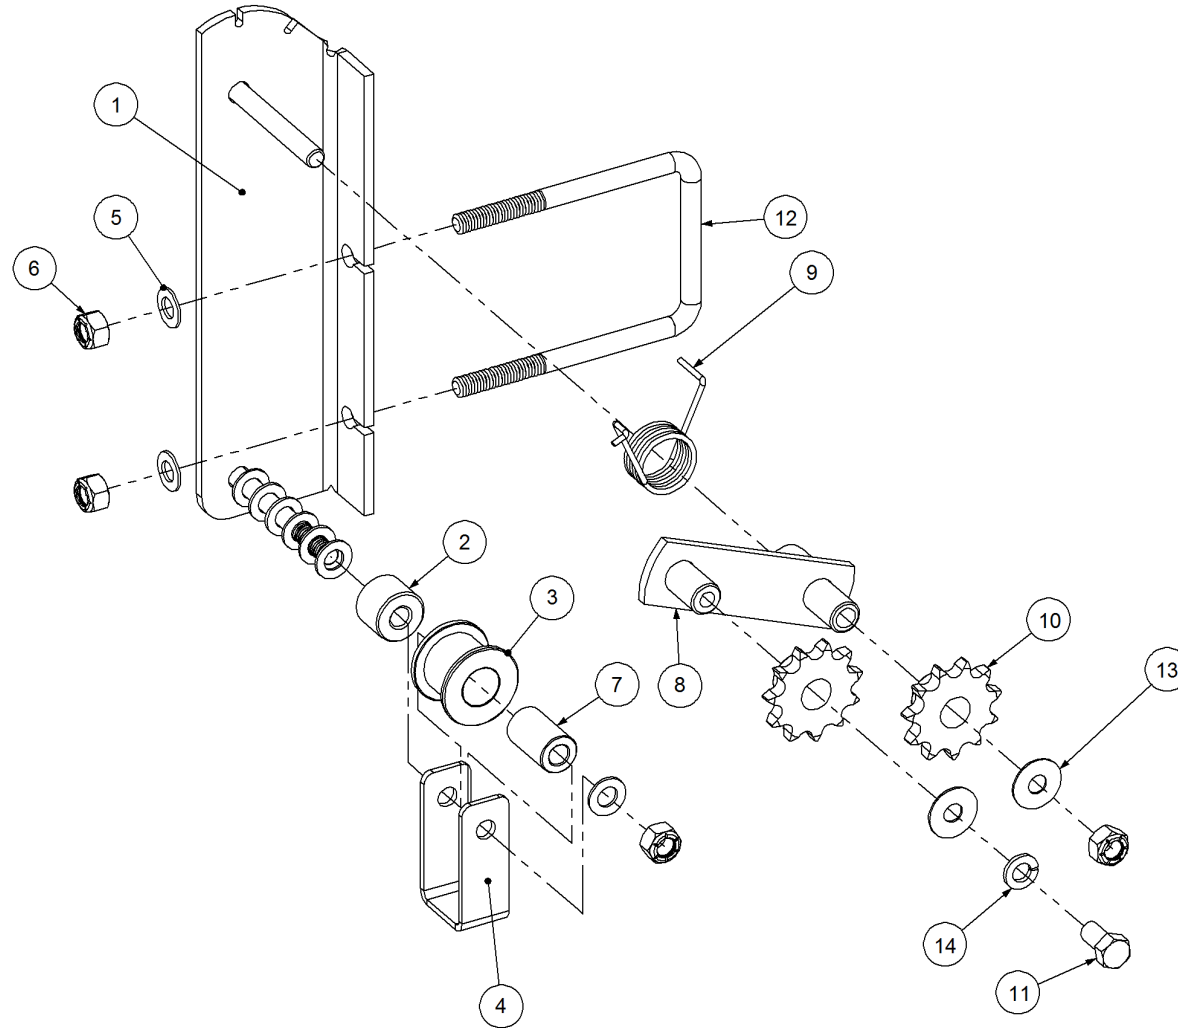

Key	Part Number	Description	Qty
-----	-------------	-------------	-----

P/N 29000021 Tensioner Assembly - SSB

P/N 290000021 Tensioner Assembly - SSB

Key	Part Number	Description	Qty
1	290000022	Tensioner Bracket	1
2	290302077	Spacer	1
3	290000024	Chain Idler	1
4	290000023	Chain Guide	1
5	035110191	Flat Washer 3/8" ID	9
6	030130101	Nut 3/8" UNC Nyloc	4
7	290000025	Spacer	1
8	290000026	Tensioner Arm	1
9	124325081	Spring - Torsion 1" ID - LH	1
10	126131100	Sprocket (Steel) 1/2" BS x 11T - 16 ID	2
11	000100205	Bolt Hex Hd 3/8" UNC x 3/4"	1
12	020075075	U Bolt 3/8" X 3" X 3" UNC Zp	1
13	035110251	Flat Washer 3/8" ID	2
14	036110000	Spring Washer 3/8" ID	1