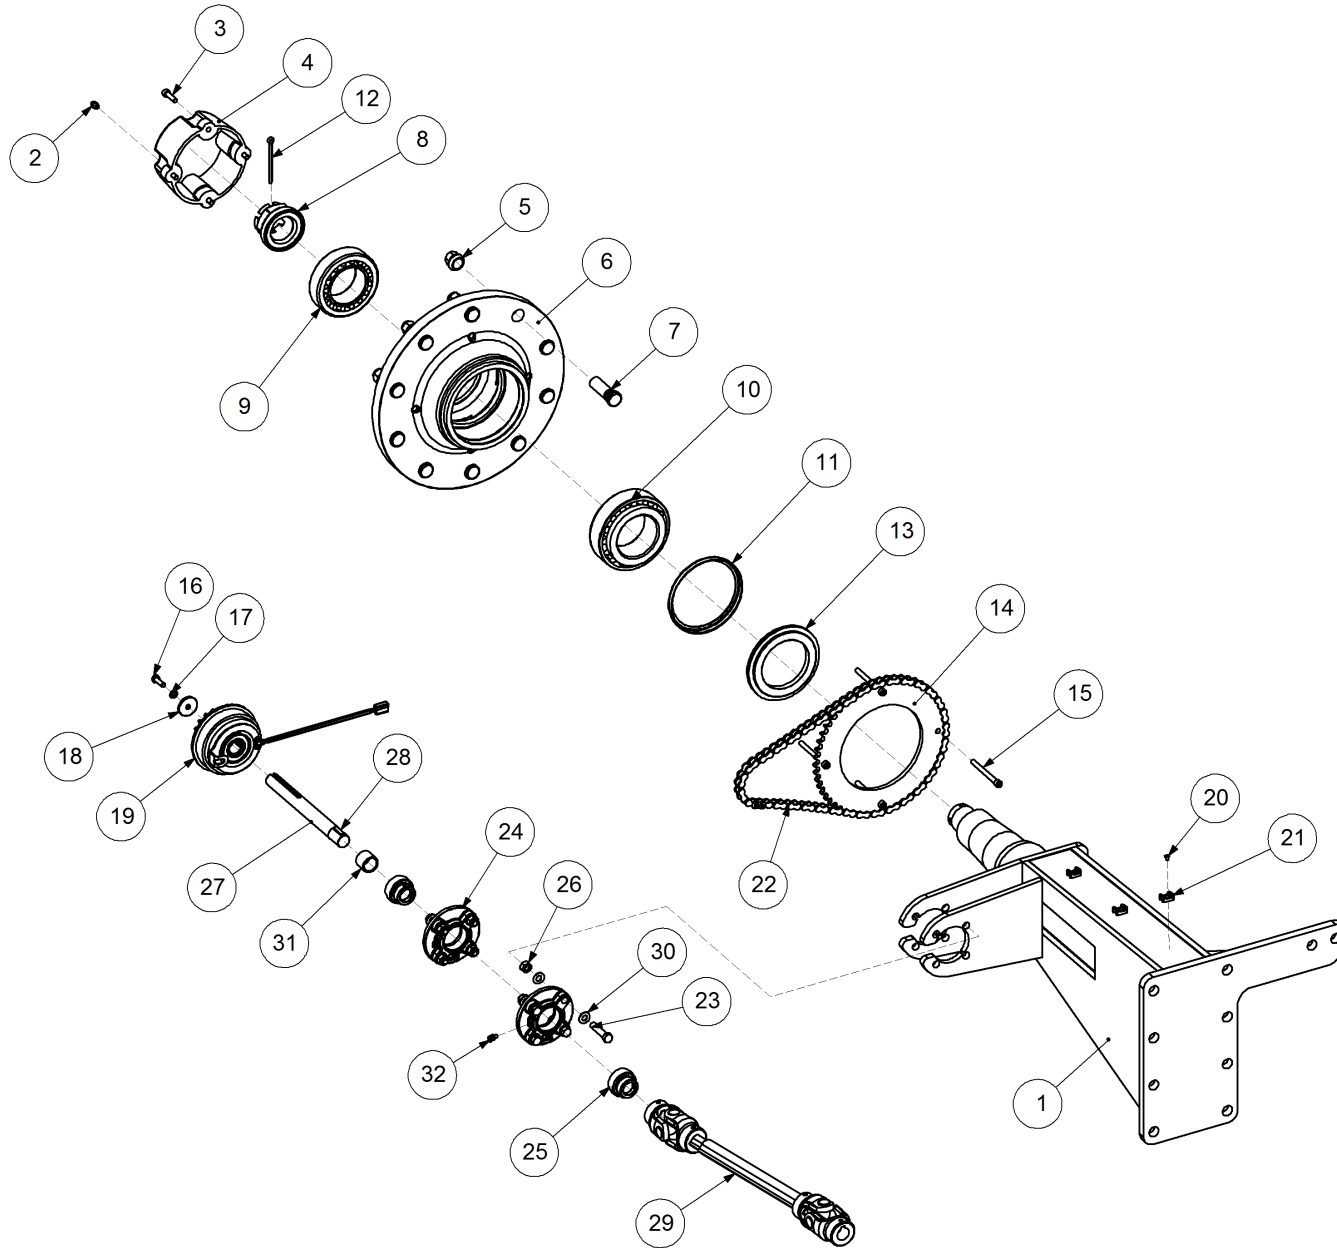

Key	Part Number	Description	Qty
------------	--------------------	--------------------	------------

P/N 240120000 Axle Hub & Stub - Drive - 15T (10 stud) x 3.2m

Key	Part Number	Description	Qty
1	240120001	Axle - Drive	1
2	111103000	Grease Nipple 1/8" BSP	1
3	060108030	Cap Screw M8 x 30	4
4	249092007	Grease Cap	1
5	080162203	Wheel Nut M22	10
6	139110102	Hub - 10 stud	1
7	056220700	Wheel Stud M22 x 70	10
8	139110103	Axle Nut M50	1
9	135033215	Bearing Tapered Roller 75 ID	1
10	135033217	Bearing Tapered Roller 85 ID	1
11	139092009	Wear Ring	1
12	092206080	Split Pin 6.3 Dia x 80	1
13	139092008	Seal 100 ID	1
14	249150544	Sprocket Plate 5/8" BS x 54T	1
15	060108050	Cap Screw M8 x 50	4
16	000080255	Bolt Hex Hd 5/16" UNC x 1"	1
17	036108000	Spring Washer 5/16" ID	1
18	290000002	Retainer Washer	1
19	115005314	Electric Clutch w/- 18T Sprocket	1
20	094105000	Pop Rivet 3/16" Steel	3
21	115001512	Cable Clamp	3
22	249094000	Chain 5/8" Simplex O'ring	1
23	000110505	Bolt Hex Hd 7/16" UNC x 2" UNC	8
24	136220500	Bearing Housing - 4 Bolt	2
25	135520525	Bearing - 1" ID	2
26	030130111	Nut 7/16" UNC Nyloc	8
27	290000003	Clutch Shaft	1
28	182070830	Key 7 x 8 x 30 Lg	1
29	131210570	Drive Shaft & Universal	1
30	035111220	Flat Washer 7/16" ID	16
31	240000000	Bush	1
32	111206450	Grease Nipple 1/4" UNF - 45°	2

Key	Part Number	Description	Qty
-----	-------------	-------------	-----

P/N 241120001

Axle Hub & Stub - Lazy - 15T (10 stud) x 3.2m

Key	Part Number	Description	Qty
1	111103000	Grease Nipple 1/8" BSP	1
2	060108030	Cap Screw M8 x 30	4
3	249092007	Grease Cap	1
4	080162203	Wheel Nut M22	10
5	139110102	Hub - 10 stud	1
6	056220700	Wheel Stud M22 x 70	10
7	139110103	Axle Nut M50	1
8	135033215	Bearing Tapered Roller 75 ID	1
9	135033217	Bearing Tapered Roller 85 ID	1
10	139092009	Wear Ring	1
11	092206080	Split Pin 6.3 Dia x 80	1
12	139092008	Seal 100 ID	1