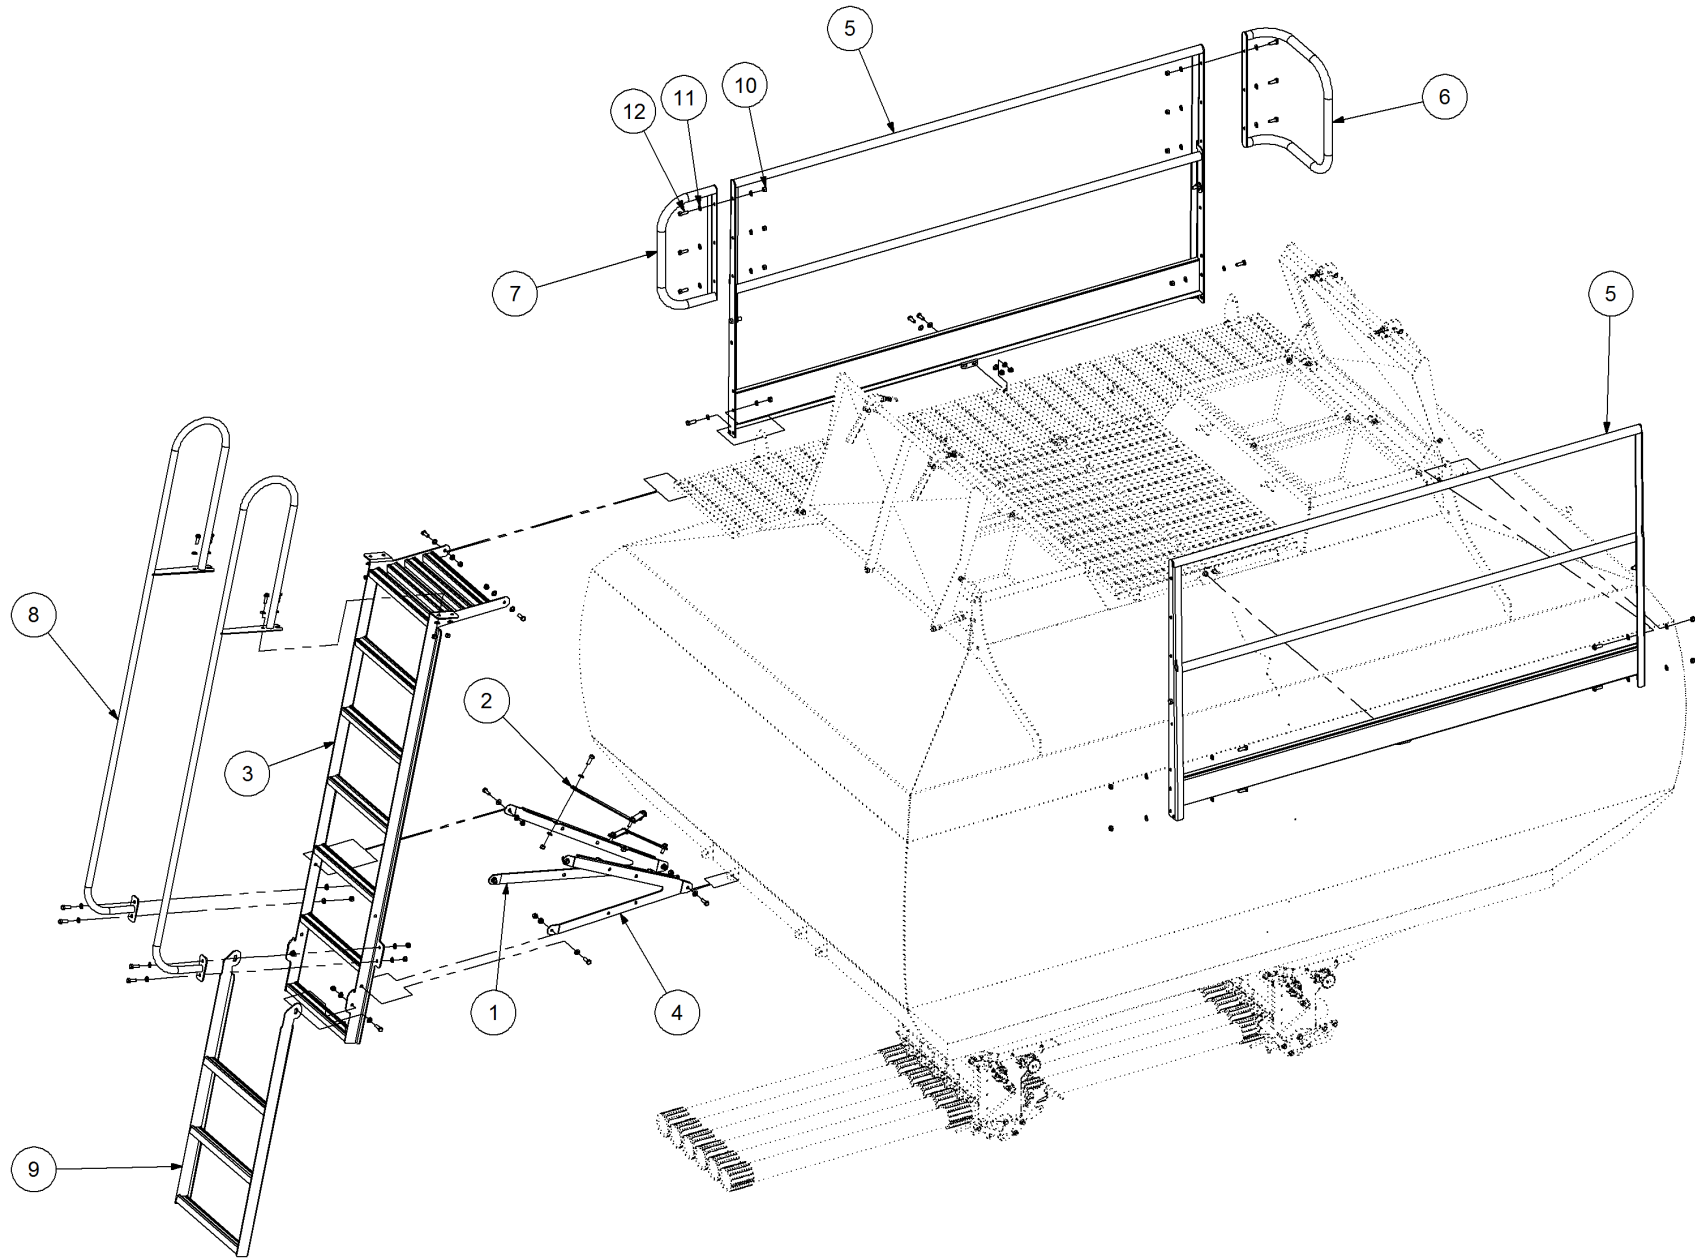

P/N 200123210

Handrail Kit - 12000 3 Bin

Key	Part Number	Description	Qty
1	202123001	Ladder Stay - LH	1
2	202600006	Ladder Cross Stay	2
3	202125001	Ladder	1
4	202123002	Ladder Stay - RH	1
5	206602081	Handrail Assy	2
6	206602052	Handrail End - Return	1
7	206602053	Handrail End - Straight	1
8	202602005	Ladder Handrail - LH	2
9	202120001	Ladder Extension - 3 Step	1
10	080121000	Nut M10 Nyloc	39
11	085110000	Flat Washer 10 ID	78
12	050100308	Bolt Hex Hd M10 x 30	39

Key	Part Number	Description	Qty