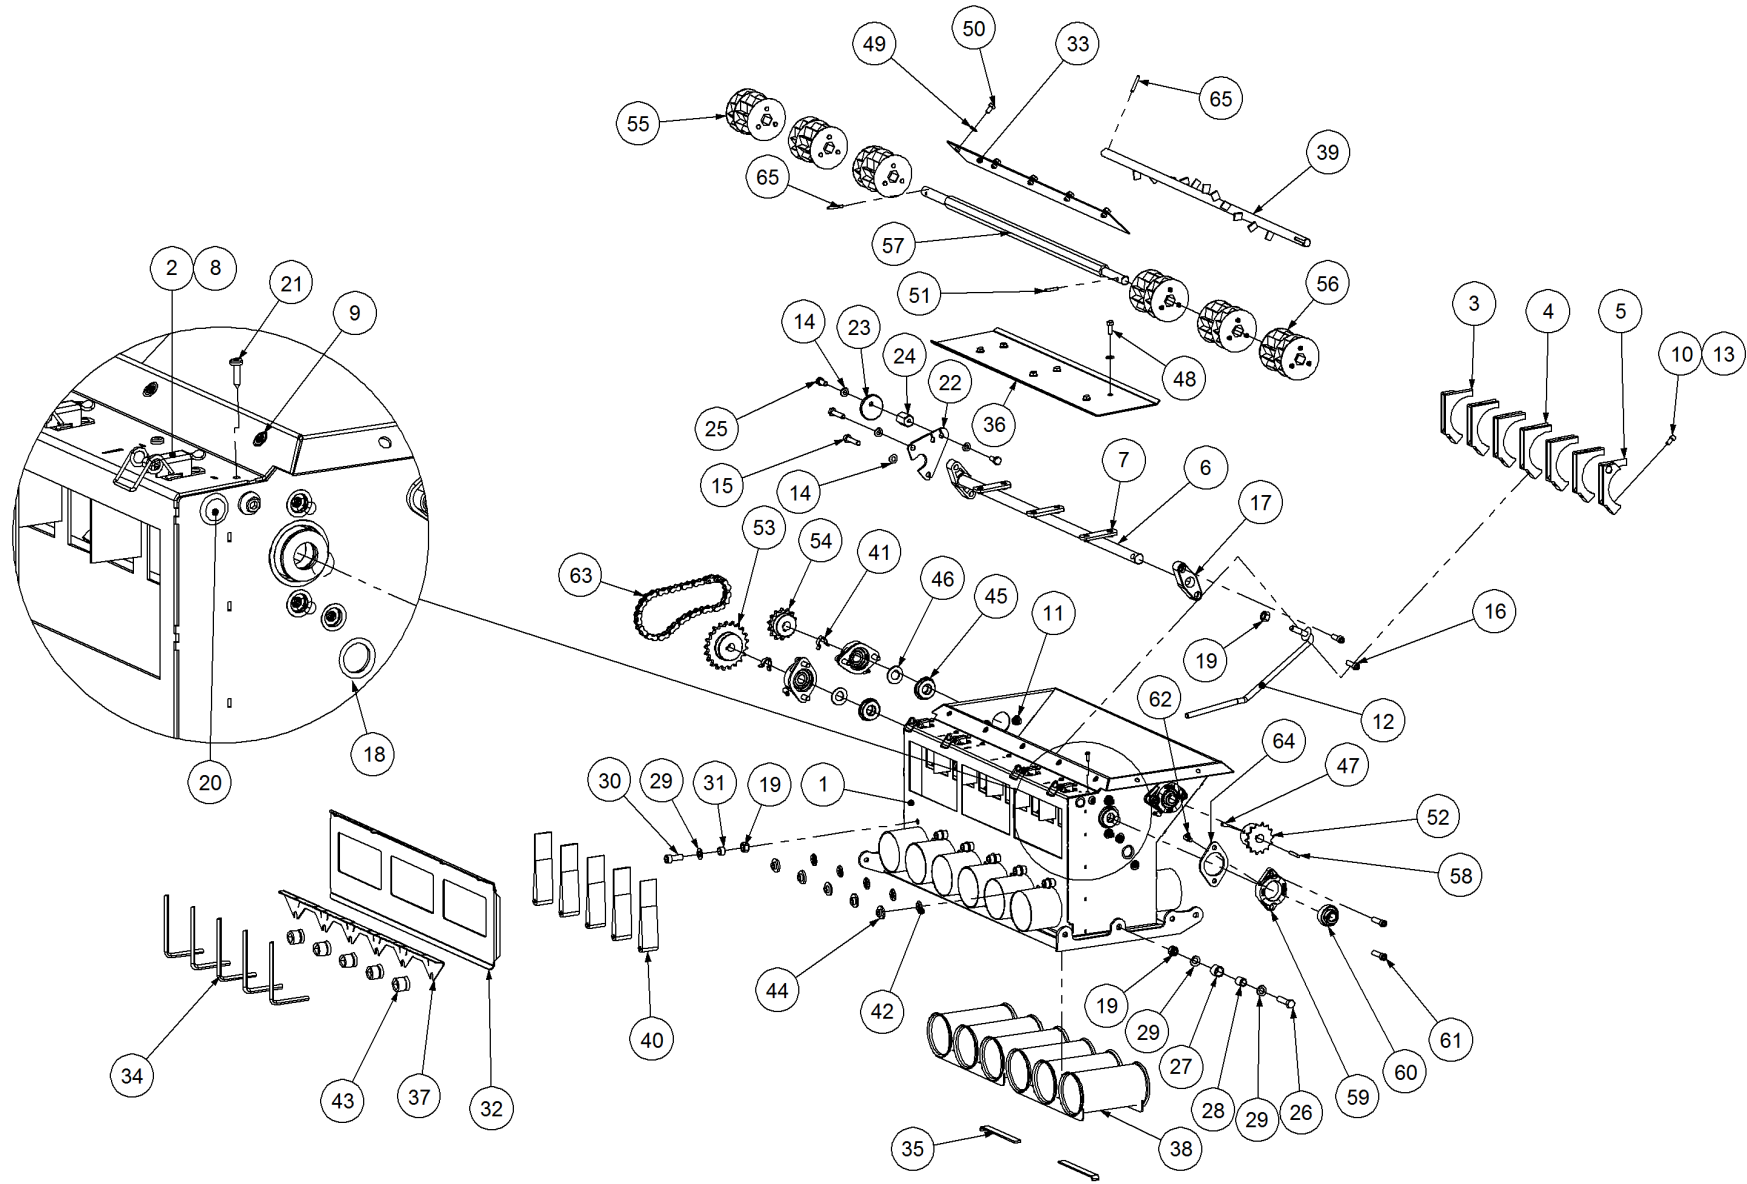

P/N 208600001 Metering Unit Assy - 6 Way (less Bottom Door)

Key	Part Number	Description	Qty	Key	Part Number	Description	Qty
1	208600002	Metering Unit Body - 6 Way	1	38	208600063	Flow Thru Tube	2
2	193020504	Over Centre Clamp	4	39	208600081	Agitator Shaft - 6 Way	1
3	208400128	Spool Divider - LH	1	40	193008851	Vane - Metering Unit	5
4	208400126	Spool Divider	5	41	193003765	Retainer Clip - Sprocket	2
5	208400127	Spool Divider - RH	1	42	193001761	Retainer Clip	5
6	208600055	Cleanout Door Shaft - 6 Way	1	43	208400125	Seal Assy	5
7	030170061	Nut 1/4" UNC Huck	6	44	137308858	Bush 8mm	5
8	094303000	Pop Rivet 1/8" S/Steel	8	45	197161687	Seal 5/8" ID	4
9	030170061	Nut 1/4" UNC Huck	12	46	035316320	Flat Washer 5/8" ID S/Steel	4
10	010106012	Cap Screw 1/4" UNC x 1/2"	9	47	013110613	Grub Screw 1/4" UNC x 1/2"	1
11	030170081	Nut 5/16" UNC Huck	12	48	000060195	Bolt Hex Hd 1/4" UNC x 3/4"	6
12	208400051	Cleanout Door Handle	1	49	035106151	Flat Washer 1/4" ID	13
13	030130061	Nut 1/4" UNC Nyloc	2	50	000060135	Bolt Hex Hd 1/4" UNC x 1/2"	5
14	035108161	Flat Washer 5/16" ID	4	51	090105025	Roll Pin 3/16" x 1"	1
15	000080385	Bolt Hex Hd 5/16" UNC x 1-1/2"	2	52	290000032	Sprocket (Plastic) 1/2" BS x 14T - 5/8" ID	1
16	010208025	Cap Screw 5/16" BSW x 1"	2	53	126132106	Sprocket (Plastic) 1/2" BS x 21T - 5/8" ID	1
17	137308846	Bush	2	54	126131405	Sprocket (Plastic) 1/2" BS x 14T - 5/8" ID	1
18	197192535	O'Ring 3/4" ID x 1" OD x 0.139"	2	55	208400093	Spool Assembly - RH	3
19	030130101	Nut 3/8" UNC Nyloc	9	56	208400092	Spool Assembly - LH	3
20	197000127	Blank Off Plug	2	57	208600065	Spool Shaft - 6 Way	1
21	009408000	Screw 8g x 5/8"	7	58	182047430	Key 4.75 x 4.75 x 30 Lg	1
22	208400062	Chain Tensioner Bracket	1	59	136520300	Bearing Housing	4
23	208400061	Chain Tensioner Block	1	60	135320210	Bearing - 5/8" ID	4
24	208400064	Chain Tensioner Spacer	1	61	010208032	Cap Screw 5/16" BSW x 1-1/4"	8
25	000080195	Bolt Hex Hd 5/16" UNC x 3/4"	2	62	111206675	Grease Nipple 1/4" UNF - 67.5°	4
26	000100385	Bolt Hex Hd 3/8" UNC x 1-1/2"	2	63	125140211	Chain Assy 1/2" AS (35 L + CL)	1
27	208400077	Latch Bearing	2	64	197001626	Gasket (Small) - Bearing	4
28	208400089	Latch Bearing Spacer	2	65	090105032	Roll Pin 3/16" x 1-1/4"	2
29	035110191	Flat Washer 3/8" ID	10				
30	010110025	Cap Screw 3/8" UNC x 1"	6				
31	208400076	Indent Plate Spacer - 4 Way	6				
32	208600110	Inspection Window & Seal	1				
33	208600120	Spool Cover Plate	1				
34	208400101	Vane Handle	5				
35	208400073	Clip - Flow Through Tube	2				
36	208600047	Cleanout Door - 6 Way	1				
37	208600064	Indent Plate - Vane Lever - 6 Way	1