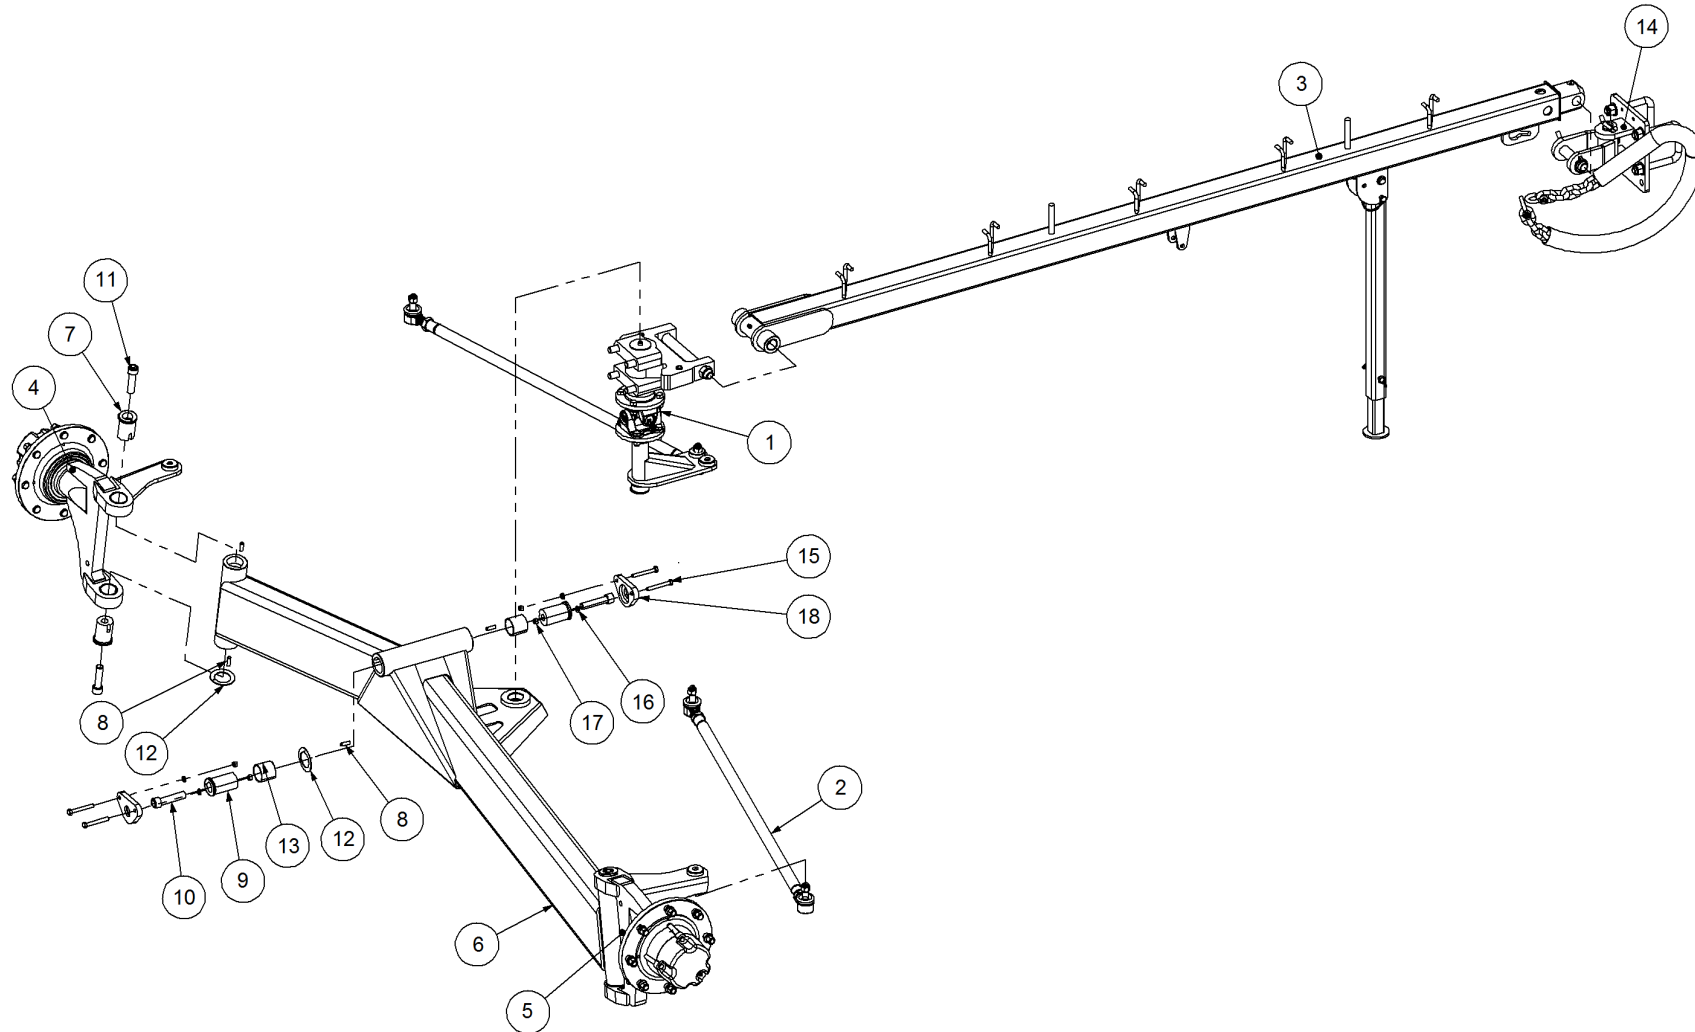

P/N 230123000 Steerable Axle 12000 Assembly 3.0m

Key	Part Number	Description	Qty
1	230605101	Steering Yoke Assy	1
2	230603108	Tie Rod Assy	2
3	235600110	Pull Assy	1
4	230123020	Stub Axle Assy - 12000 LH	1
5	230123010	Stub Axle Assy - 12000 RH	1
6	230603001	Rock Axle	1
7	230603004	Pivot Pin - Stub Axle	4
8	090210030	Dowel Pin 10 Dia x 30	6
9	230603007	Pivot Pin - Rock Axle	2
10	061120090	Cap Screw M20 x 90	2
11	061120080	Cap Screw M20 x 80	4
12	138132093	Thrust Washer 2" ID x 0.093"	3
13	137131031	Bush Teflon 50 ID x 50 Lg	2
14	233260100	Universal Hitch Assy w/- U Bolts	1
15	050100808	Bolt Hex Hd M10 x 80	4
16	086110000	Spring Washer 10 ID	4
17	080111000	Nut M10	4
18	230603017	Safety Cap - Axle Pivot	2

Key	Part Number	Description	Qty