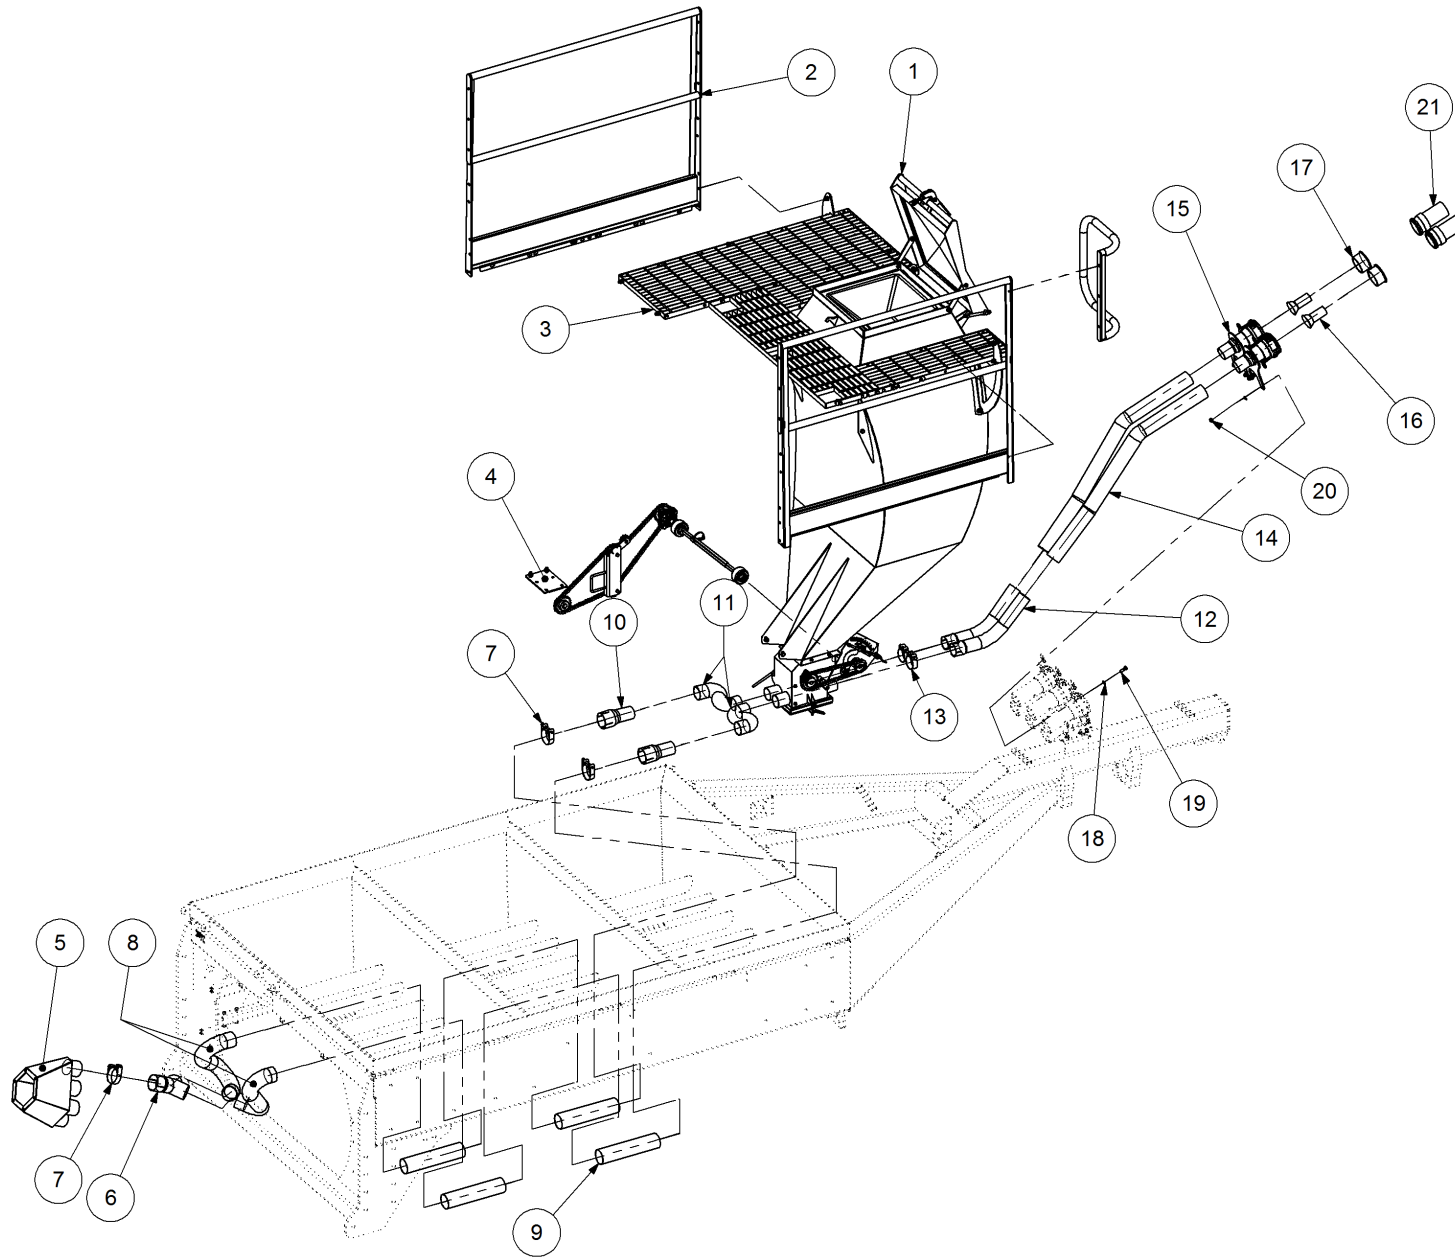

P/N 201600103 SSB Kit - 600L 2 Way Ground Drive

Key	Part Number	Description	Qty
1	201600252	SSB Sub Assembly - 600L 2 Way Ground Drive	1
2	201600211	SSB Handrail Kit - 600L	1
3	201600216	SSB Walkway Kit - 600L	1
4	290603800	Drive Kit - SSB 300L TQ/TR Ground Drive	1
5	259602009	Blower Outlet - 7 Outlet	1
6	208090300	Y Piece 3" ID	1
7	100074079	Hose Clamp - Mikalor 74 - 79	3
8	109400076	Hose Ribbed Bore 76 Dia	1
9	109400076	Hose Ribbed Bore 76 Dia	4
10	208000075	Reducer 3" ID x 2-1/2" OD	2
11	109200064	Hose Ductaflex 63 Dia	1
12	193045212	Elbow 2-1/2" Dia	2
13	100064067	Hose Clamp - Mikalor 64 - 67	2
14	109600064	Hose Abrasive Resistant 64 Dia	2
15	214602051	Breakaway & Coupling Assembly	2
16	208076044	Air Restrictor	2
17	108000075	Plug - 3" Female	2
18	085110000	Flat Washer 10 ID	8
19	050100308	Bolt Hex Hd M10 x 30	4
20	080121000	Nut M10 Nyloc	4
21	280000276	Camlock 3" Male With Tail	2

Key	Part Number	Description	Qty