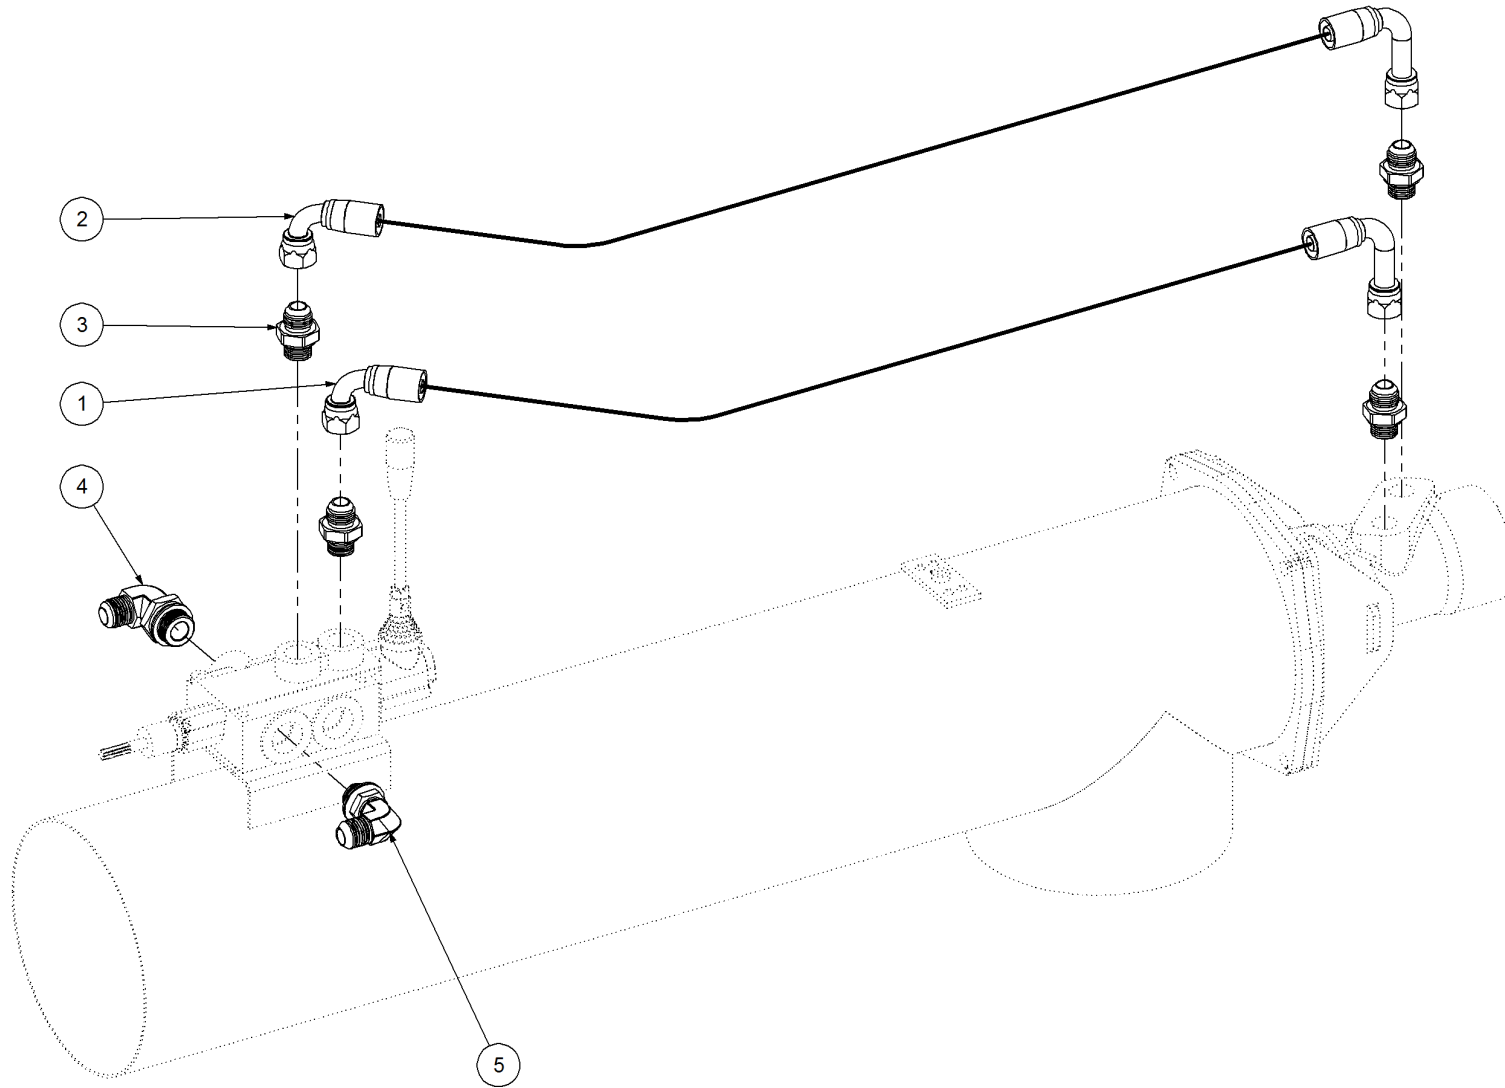

P/N 151600035

Hydraulic Hose & Fittings Kit

Key	Part Number	Description	Qty
1	151600033	Hyd Hose 1/2" DWB x 1000 Lg	1
2	151600034	Hyd Hose 1/2" DWB x 1100 Lg	1
3	15210F4OMX-S	Fitting - Connector 7/8" JicM x 1/2" BspM	4
4	15210-12C4OMX-S	Fitting - Elbow 90° 7/8" JicM x 3/4" BspM	1
5	15210C4OMX-S	Fitting - Elbow 90° 7/8" JicM x 1/2" BspM	1

Key	Part Number	Description	Qty