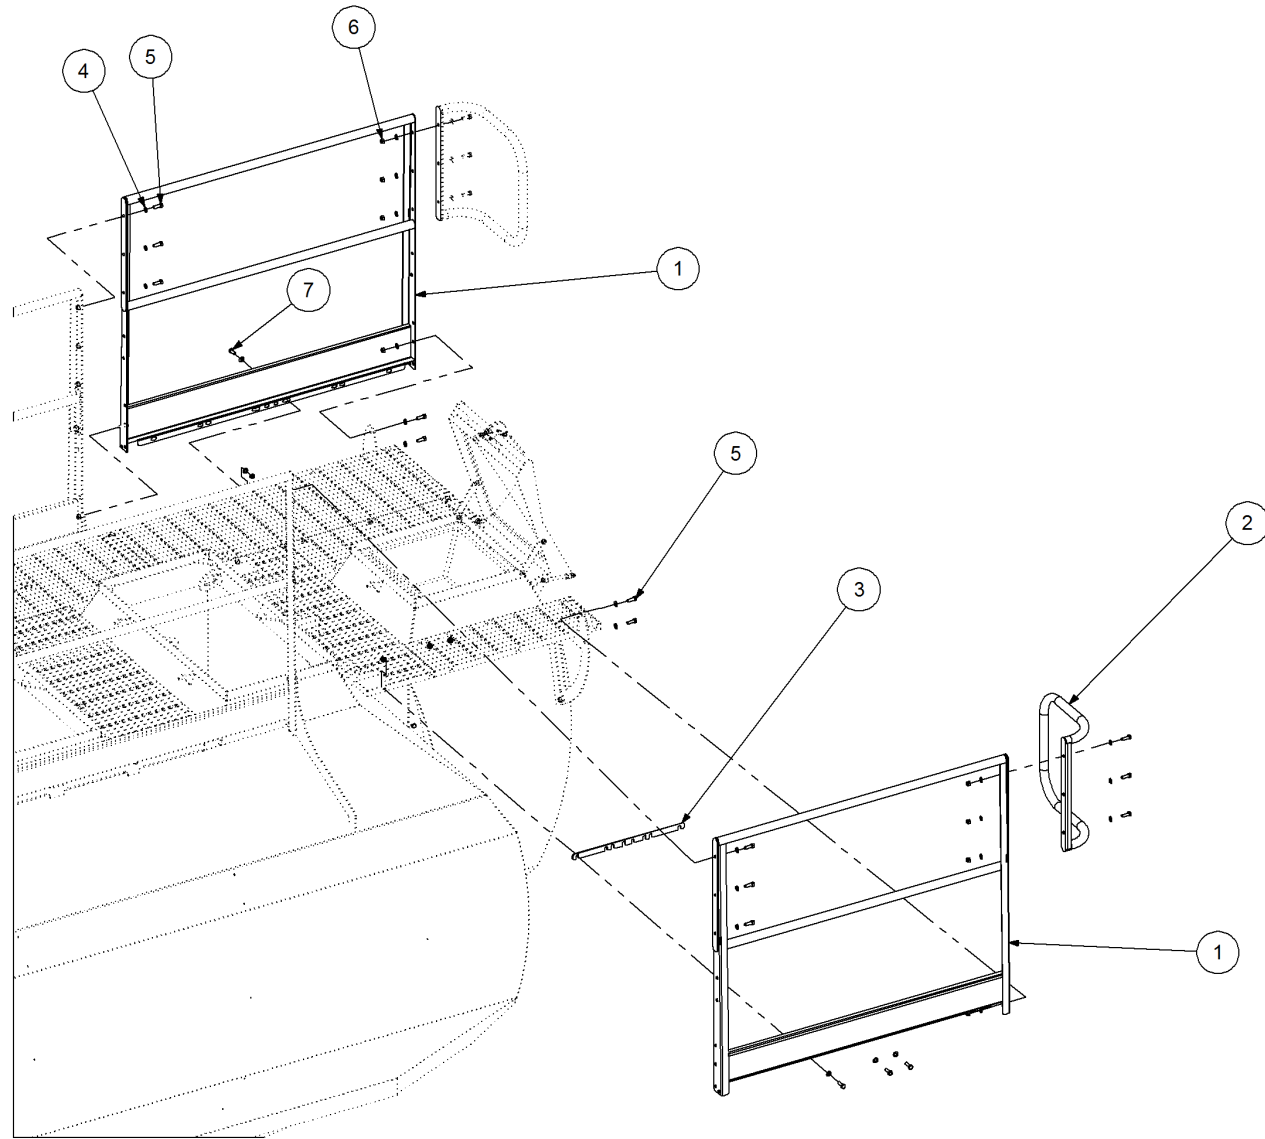

P/N 201600211 SSB Handrail Kit - 600L

Key	Part Number	Description	Qty
1	206133005	Handrail	2
2	206602052	Handrail End - Return	1
3	206902003	Handrail Spacer	1
4	085110000	Flat Washer 10 ID	34
5	050100308	Bolt Hex Hd M10 x 30	16
6	080121000	Nut M10 Nyloc	17
7	050100258	Bolt Hex Hd M10 x 25	1

Key	Part Number	Description	Qty