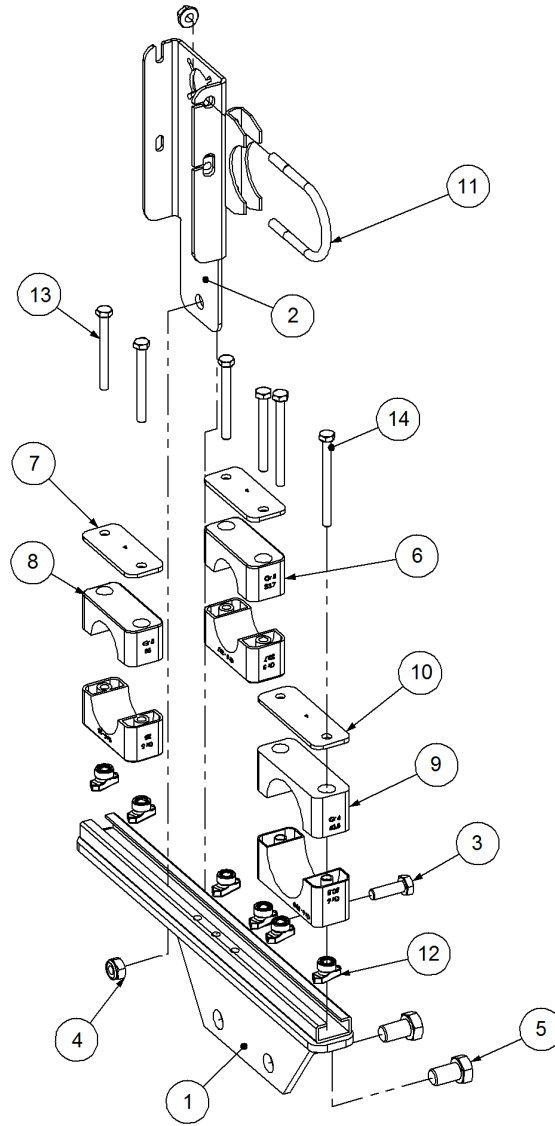

P/N 291600005 Dispatch Kit - Ground Drive

Key	Part Number	Description	Qty
1	235600011	Hose Holder 6 Way	2
2	116503080	Electric Scales	1
3	198691208	Operator's Manual	1
4	199005011	Spray Can - Green	1
5	OZ300C	Ozspray Industry Grade 300gm Aerosol	1
6	193003765	Retainer Clip - Sprocket	1
7	208400034	Metering Unit Blank-Off 100%	6
8	208400033	Metering Unit Blank-Off 66%	6
9	208400032	Metering Unit Blank-Off 33%	6
10	208600058	Metering Unit Blank Off (Canola) LH	3
11	208600060	Metering Unit Blank Off (Canola) RH	3
12	126131405	Sprocket (Plastic) 1/2" BS x 14T - 5/8" ID	1
13	126132106	Sprocket (Plastic) 1/2" BS x 21T - 5/8" ID	1
14	290000032	Sprocket (Plastic) 1/2" BS x 14T - 5/8" ID	1
15	290000031	Sprocket (Plastic) 1/2" BS x 14T - 3/4" ID	1
16	197809005	Weighing Container	1
17	197959535	Blank Off Sponge	9
18	208400045	Crank Handle - Short	1
19	208400095	Crank Handle	1
20	208076050	Air Restrictor	3
21	233260120	Hyd Hose & Electrical Connector Assy	1
22	159424400	Filter Element suits Anti Cavity Manifold - Blower Kit	1

Key	Part Number	Description	Qty

P/N 233260120 Hyd Hose & Electrical Connector Assy