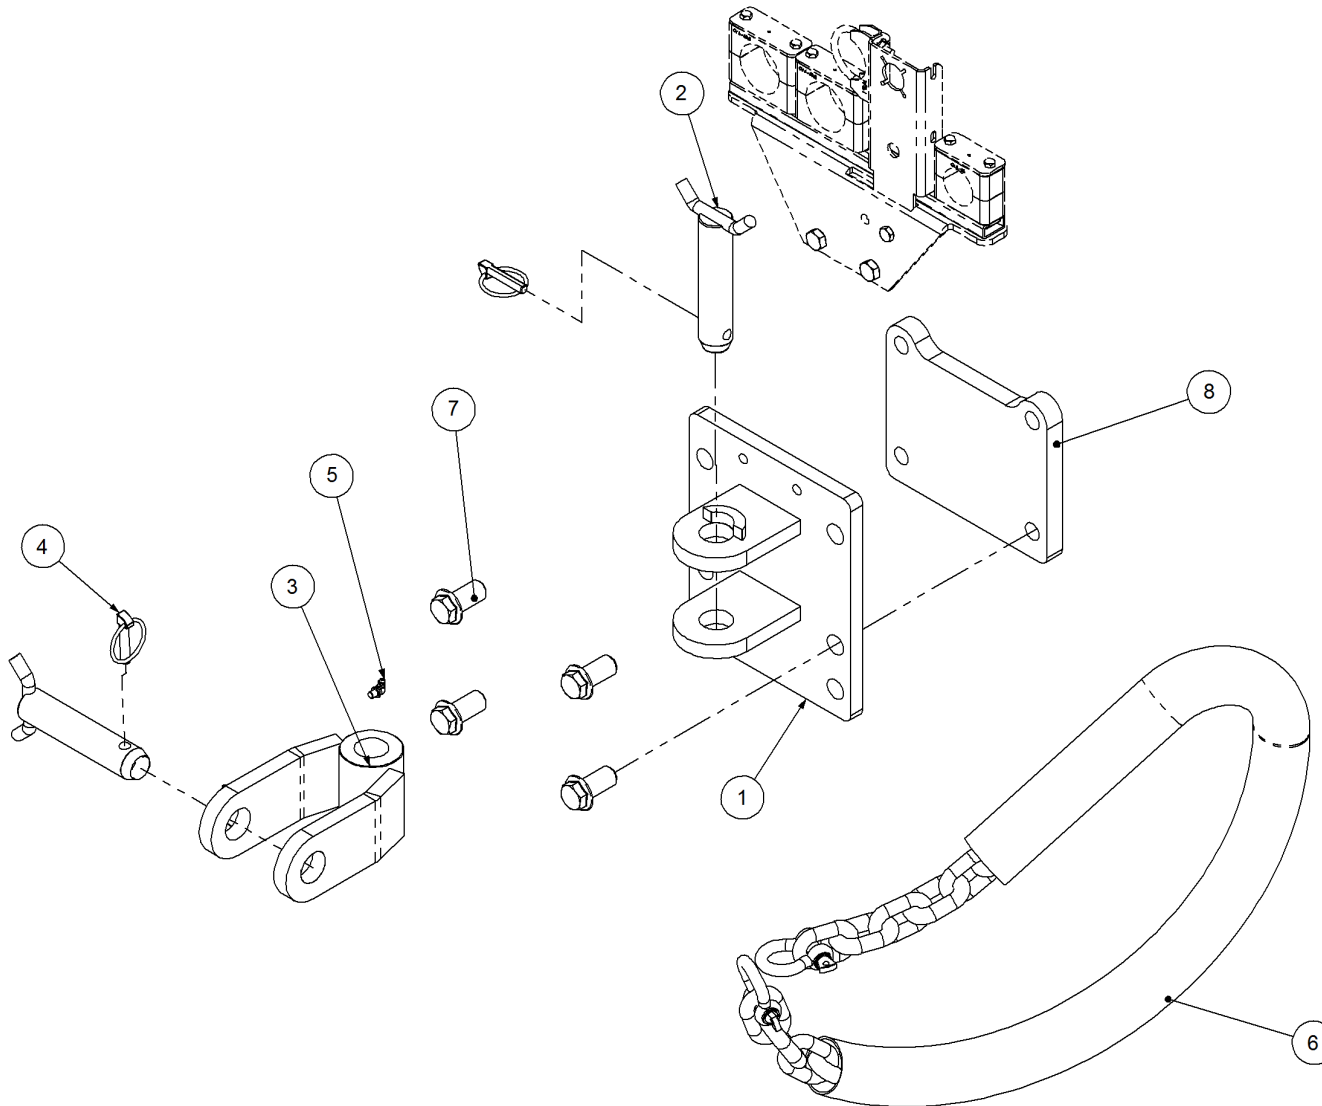

P/N 233260145 Universal Hitch Assy w/- Adaptor Plate

Key	Part Number	Description	Qty
1	233260141	Universal Pull	1
2	233260117	Hitch Pin	2
3	233330165	Clevis	1
4	095110036	Lynch Pin 3/8"	2
5	111206750	Grease Nipple 1/4" UNF - 75°	1
6	230603025	Safety Chain Assy	1
7	054200409	Bolt Hex Hd M20 x 40 Durlok	4
8	233260113	Adaptor Plate	1

Key	Part Number	Description	Qty