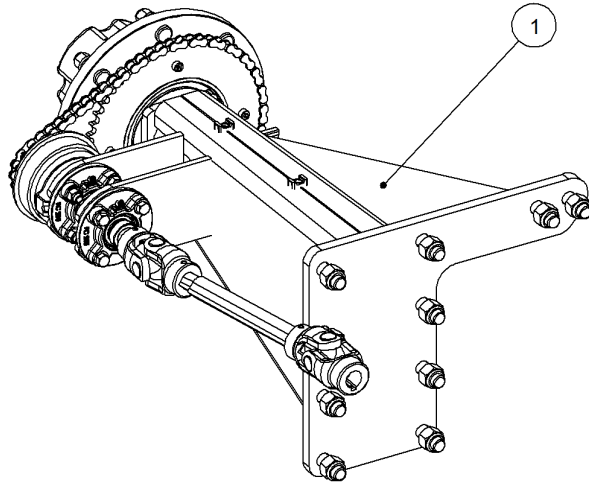

P/N 248124000

Axle Hub & Stub Kit - 6.5T (8 stud) x 3.0m

Key	Part Number	Description	Qty
1	242124000	Axle Hub & Stub - Drive - 6.5T (8 stud) x 3.0m	1
2	243124000	Axle Hub & Stub - Lazy - 6.5T (8 stud) x 3.0m	1
3	000190638	Bolt Hex Hd 3/4" UNC x 2-1/2"	20
4	030130191	Nut 3/4" UNC Nyloc	20

Key	Part Number	Description	Qty