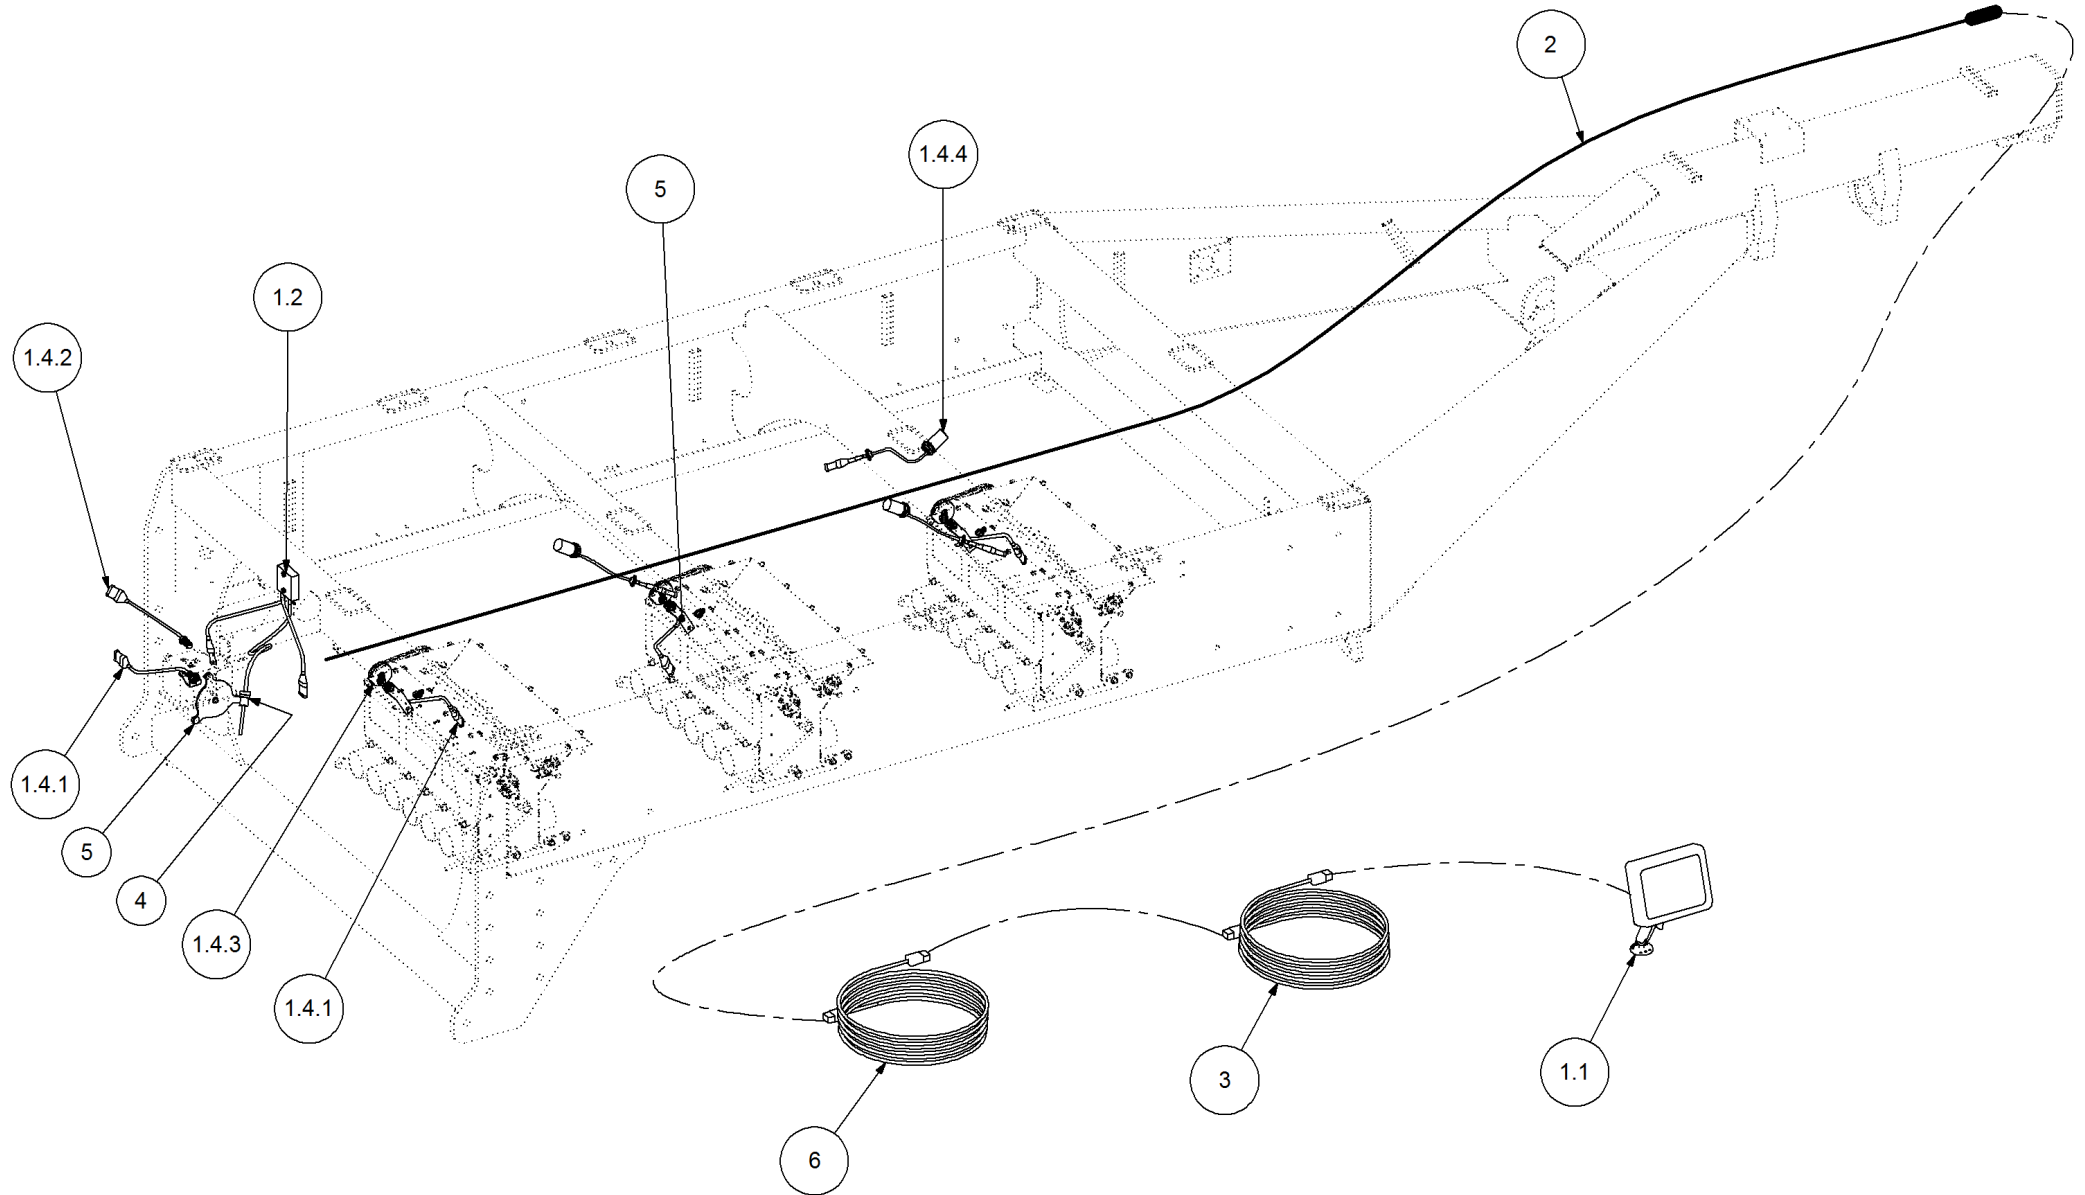

P/N 156590005 Stauff Clamp Kit

Key	Part Number	Description	Qty
1	156142160	Clamp Pipe Single 16 Dia	7
2	156162000	Clamp Top Plate	7
3	156143254	Clamp Pipe Single 25.4 Dia	7
4	156163000	Clamp Top Plate	7
5	156144280	Clamp Pipe Single 28 Dia	7
6	156164000	Clamp Top Plate	7
7	050060408	Bolt Hex Hd M6 x 40	28
8	050060458	Bolt Hex Hd M6 x 45	14
9	156180006	Stauff Rail Nut M6	42

Key	Part Number	Description	Qty