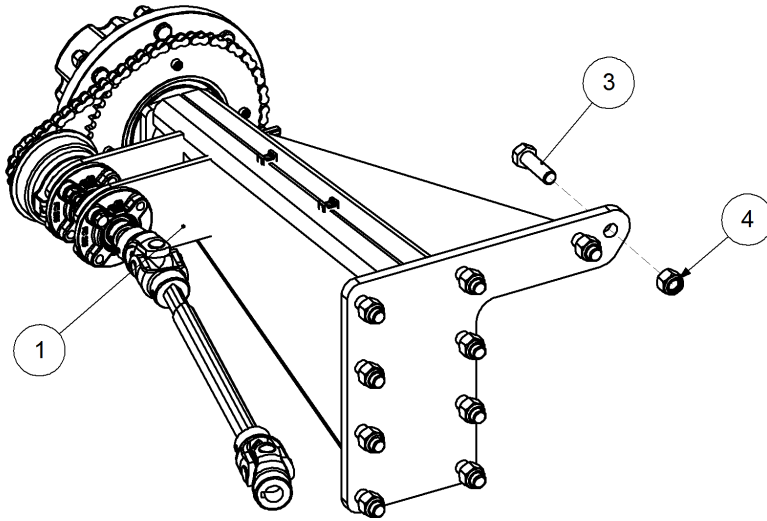

P/N 248120000

Axle Hub & Stub Kit - 6.5T (8 stud) x 3.2m

Key	Part Number	Description	Qty
1	242120000	Axle Stub & Hub - Drive - 6.5T (8 Stud) x 3.2m	1
2	243120000	Axle Hub & Stub - Lazy - 6.5T (8 stud) x 3.2m	1
3	000190638	Bolt Hex Hd 3/4" UNC x 2-1/2"	20
4	030130191	Nut 3/4" UNC Nyloc	20

Key	Part Number	Description	Qty