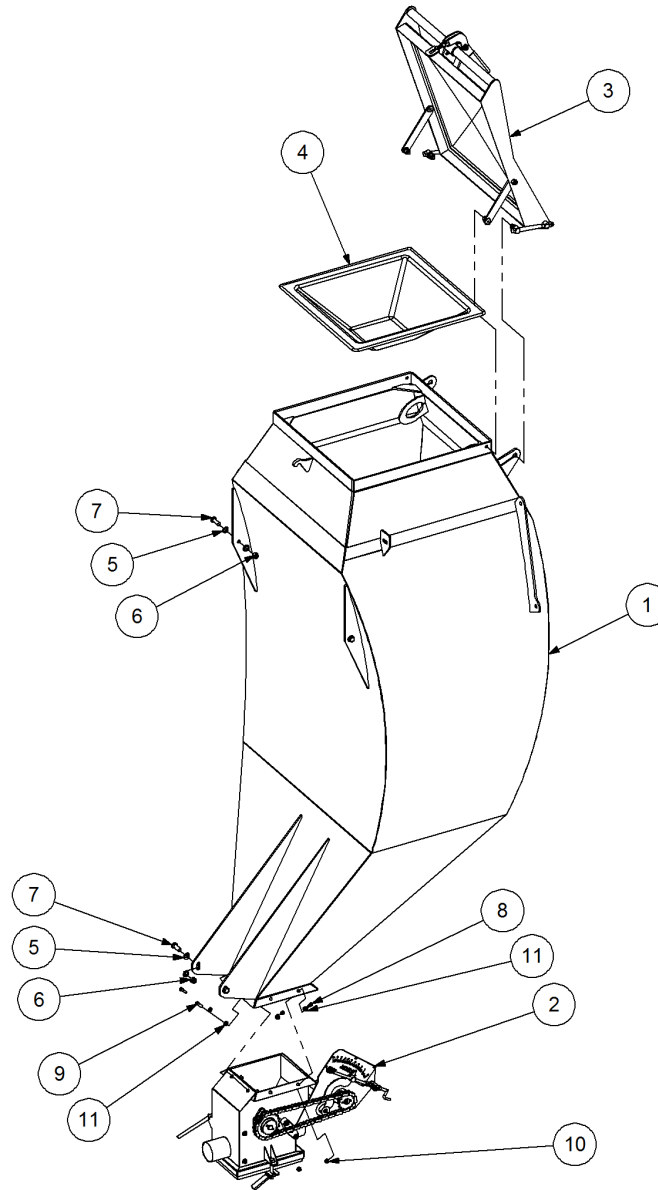

P/N 201600250 SSB Sub Assembly - 600L 1 Way Ground Drive

Key	Part Number	Description	Qty
1	201600001	Small Seeds Box - 600L	1
2	208102000	Metering Unit SSB - 1 Way Ground Drive	1
3	203150000	Lid Assy - Medium	1
4	203155001	Wire Basket	1
5	085110000	Flat Washer 10 ID	8
6	080121000	Nut M10 Nyloc	4
7	050100308	Bolt Hex Hd M10 x 30	4
8	010106012	Cap Screw 1/4" UNC x 1/2"	6
9	010106019	Cap Screw 1/4" UNC x 3/4"	2
10	030110061	Nut 1/4" UNC	6
11	035106151	Flat Washer 1/4" ID	8

Key	Part Number	Description	Qty