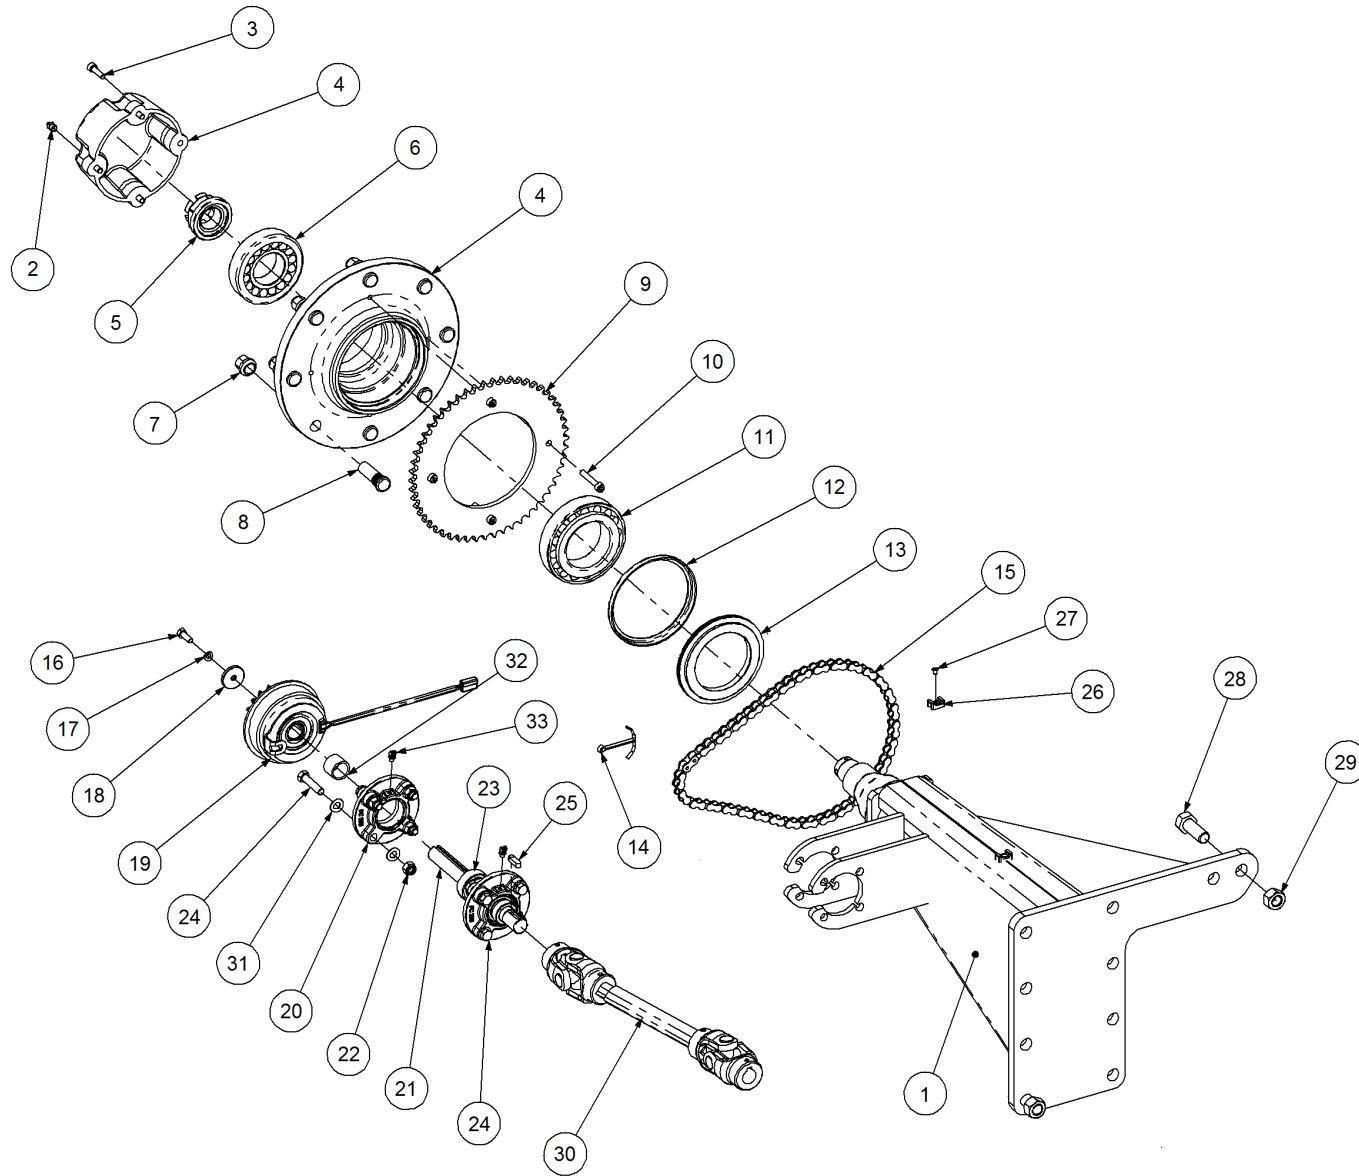

P/N 242124000 Axle Hub & Stub - Drive - 6.5T (8 stud) x 3.0m

Key	Part Number	Description	Qty
1	242124001	Axle WA - Drive - 6.5T (8 stud)	1
2	111103000	Grease Nipple 1/8" BSP	1
3	060108030	Cap Screw M8 x 30	4
4	249092006	Hub & Cap - 6.5T (8 stud) - Painted	1
5	249092002	Axle Nut 1-1/2"	1
6	135030311	Bearing Tapered Roller 55 ID	1
7	080161801	Wheel Nut M18	8
8	056180600	Wheel Stud M18	8
9	249150543	Sprocket Plate 5/8" BS x 54T	1
10	060108050	Cap Screw M8 x 50	4
11	135032216	Bearing Tapered Roller 80 ID	1
12	139092009	Wear Ring	1
13	139092008	Seal 100 ID	1
14	092206080	Split Pin 6.3 Dia x 80	1
15	249063000	Chain 5/8" Simplex O'ring	1
16	000080255	Bolt Hex Hd 5/16" UNC x 1"	1
17	036108000	Spring Washer 5/16" ID	1
18	290000002	Retainer Washer	1
19	115005314	Electric Clutch w/- 18T Sprocket	1
20	136220500	Bearing Housing - 4 Bolt	2
21	290000003	Clutch Shaft	1
22	030130111	Nut 7/16" UNC Nyloc	8
23	135520525	Bearing - 1" ID	2
24	000110505	Bolt Hex Hd 7/16" UNC x 2" UNC	8
25	182070830	Key 7 x 8 x 30 Lg	1
26	115001512	Cable Clamp	2
27	094105000	Pop Rivet 3/16" Steel	2
28	000190505	Bolt Hex Hd 3/4" UNC x 2"	2
29	030110191	Nut 3/4" UNC	2
30	131210490	Drive Shaft & Universal	1
31	035111220	Flat Washer 7/16" ID	16
32	240000000	Bush	1

Key	Part Number	Description	Qty
33	111206450	Grease Nipple 1/4" UNF - 45°	2