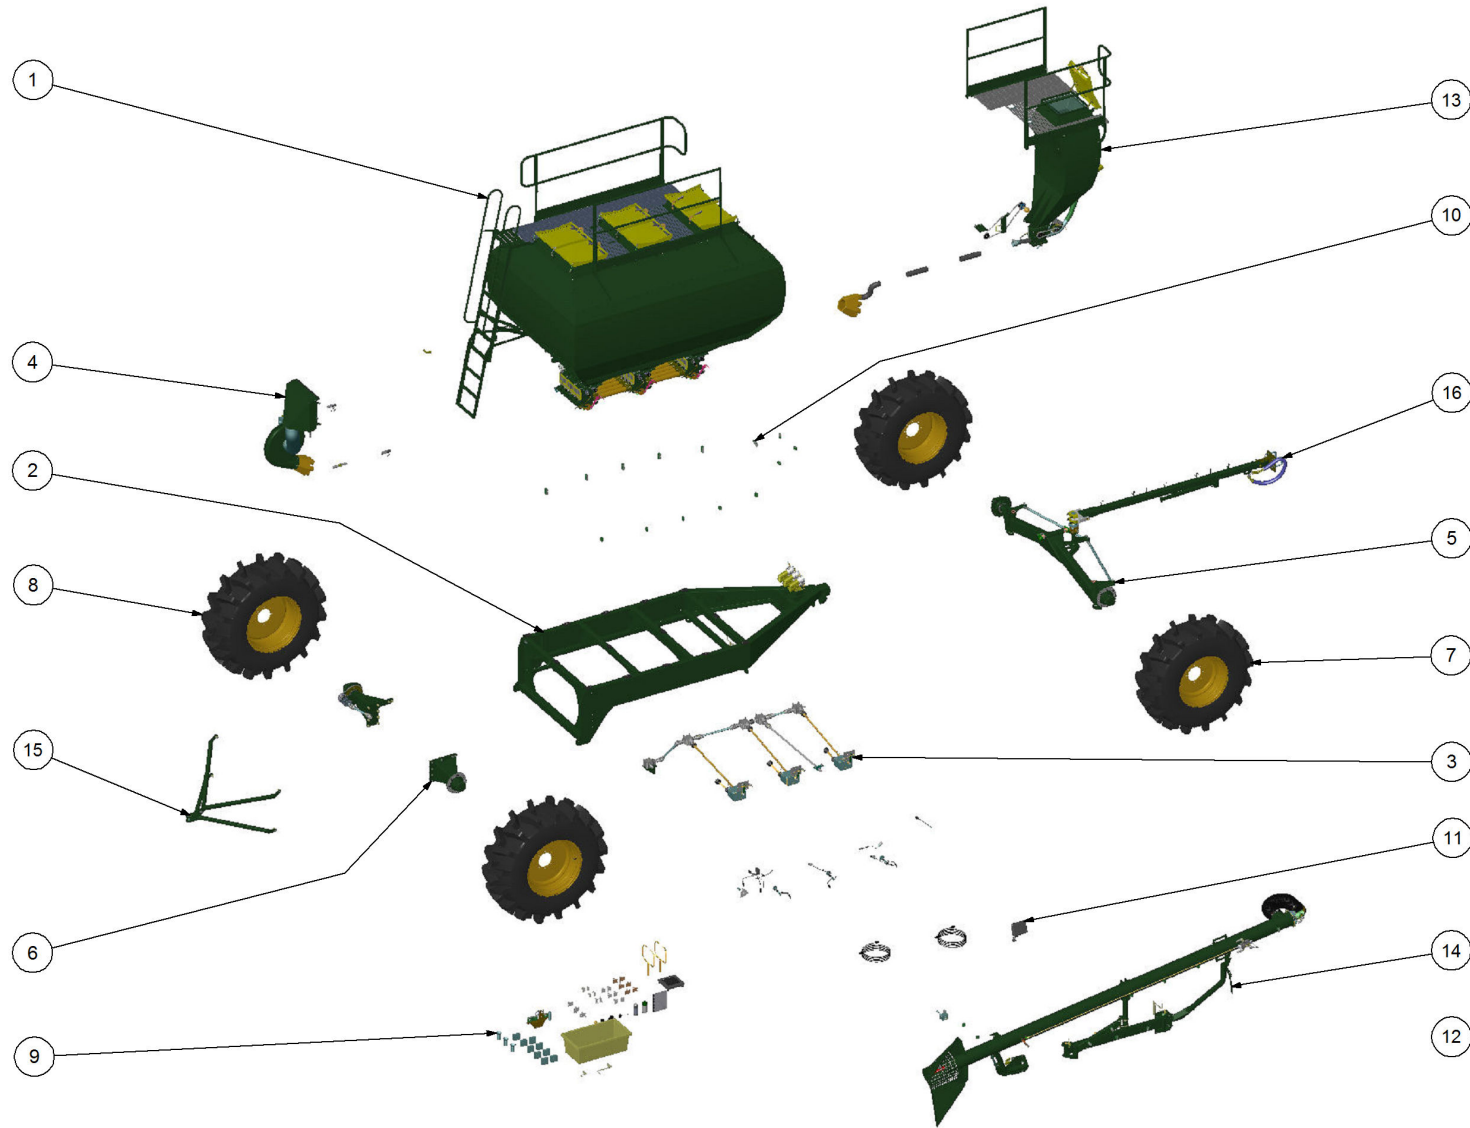

Simplicity
A U S T R A L I A

Parts Manual

TQS - Trailing Quad Steerable Air Seeder

12000 TQS3

P/N 12000 TQS3

12000 TQS 3 Bin Air Seeder

Key	Part Number	Description	Code	Key	Part Number	Description	Code
1	200123000	Bin Assembly - 12000 3 Bin	(Std)	15	234000000	Harrow Hitch Assy	(Opt Extra)
2	214603040	Chassis Kit - TQS 3 Bin	(Std)	16	233260100	Universal Hitch Assy w/- U Bolts	(Opt Extra)
2	214603240	Chassis Kit - TQS 3 Bin - Xtra Steer	(Opt)	16	233260145	Universal Hitch Assy w/- Adaptor Plate	(Opt Extra)
3	290603000	Drive Kit - Ground Drive	(Std)	16	305100100	Rear Pull Assy - Allrounder	(Opt Extra)
3	290603002	Drive Kit - Linear Control	(Opt)				
3	290603001	Drive Kit - Electric Drive	(Opt)				
4	250000003	Blower Kit - Rexroth	(Std)				
4	250000103	Blower Kit - Rexroth w/- Diverter Valve	(Opt)				
4	250000002	Blower Kit - Volvo	(Opt)				
4	250000102	Blower Kit - Volvo w/- Diverter Valve	(Opt)				
5	230123000	Steerable Axle 12000 Assembly 3.0m	(Std)				
5	230123100	Axle Assy - Xtra Steer	(Opt)				
6	248120000	Axle Hub & Stub Kit - 6.5T (8 stud) x 3.2m	(Std)				
6	248124000	Axle Hub & Stub Kit - 6.5T (8 stud) x 3.0m	(Opt)				
7	248000004	Wheel Kit - 23.1 x 30 Tyre - 8 stud	(Std)				
7	248000007	Wheel Kit - 24.5 x 32 Tyre - 8 Stud	(Opt)				
8	248000007	Wheel Kit - 24.5 x 32 Tyre - 8 Stud	(Std)				
8	248000011	Wheel Kit - 30.5 x 32 Tyre - 8 Stud	(Opt)				
8	248000008	Wheel Kit - 30.5 x 32 Tyre - 10 Stud	(Opt)				
9	291600005	Dispatch Kit - Ground Drive	(Std)				
10	156590005	Stauff Clamp Kit	(Std)				
11	290246500	Monitor & Harness Kit - Eagle 3 Bin	(Std)				
11	290103457	Monitor & Harness Kit - Eagle 3 Bin w/- Actuator	(Opt)				
11	290103375	Monitor & Harness Kit - Eagle 3 Bin w/- Electric Drive	(Opt)				
11	290103100	Monitor & Harness Kit - X20 3 Bin w/- Actuator	(Opt)				
12	196612002	Decal '12000' Simplicity 1000 x 400mm	(Std)				
12	196042512	Decal - Assorted Instructions	(Std)				
12	196015020	Decal 'Wheat Sheaf Logo' 150 x 200	(Std)				
13	201600101	SSB Kit - 600L 1 Way Ground Drive	(Opt Extra)				
13	201600103	SSB Kit - 600L 2 Way Ground Drive	(Opt Extra)				
14	265902000	Auger Kit 8" - RH	(Opt Extra)				
14	265903000	Auger Kit 8" - LH	(Opt Extra)				