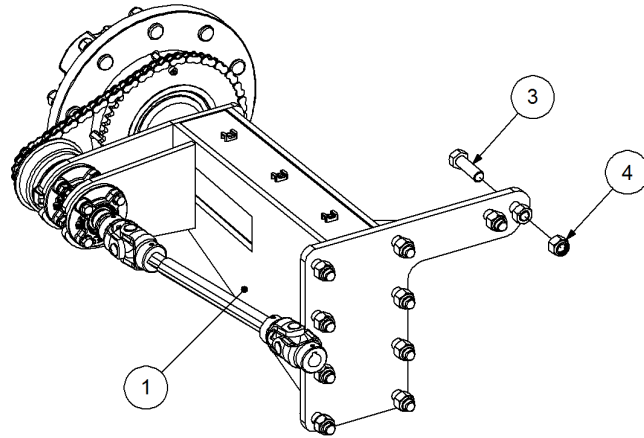

P/N 248121000

Axle Hub & Stub Kit - 15T (10 stud) x 3.2m

Key	Part Number	Description	Qty
1	240120000	Axle Hub & Stub - Drive - 15T (10 stud) x 3.2m	1
2	241120001	Axle Hub & Stub - Lazy - 15T (10 stud) x 3.2m	1
3	000190638	Bolt Hex Hd 3/4" UNC x 2-1/2"	20
4	030130191	Nut 3/4" UNC Nyloc	20

Key	Part Number	Description	Qty