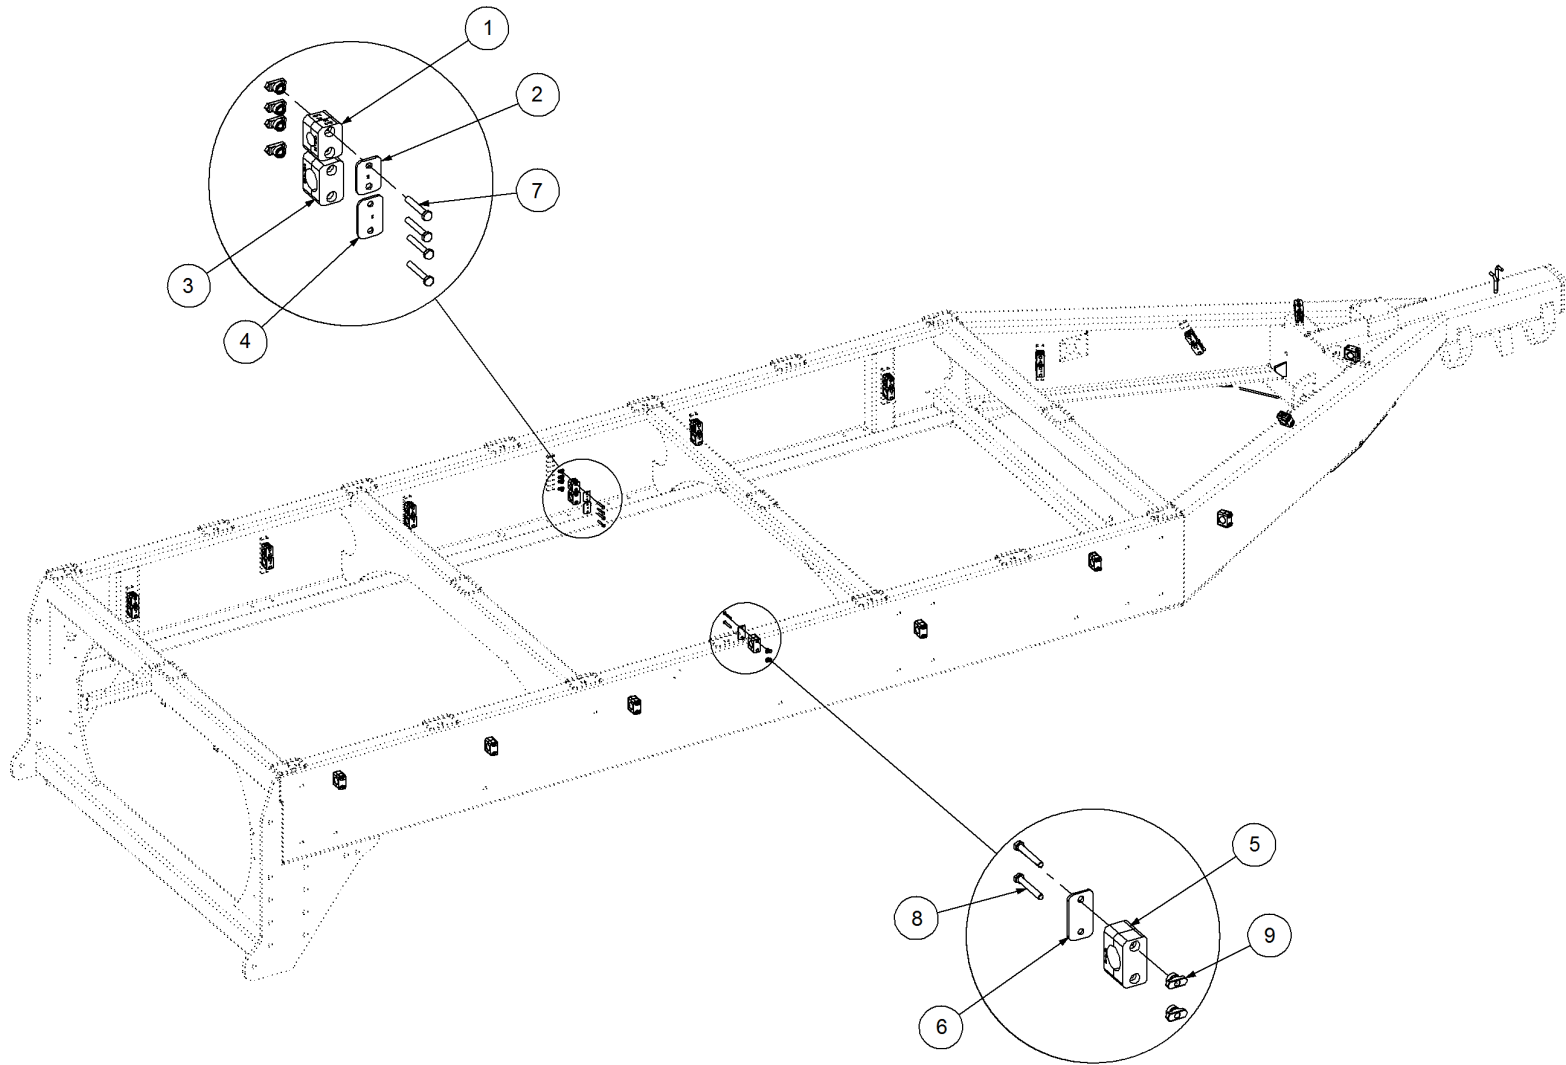

P/N 233260120

Hyd Hose & Electrical Connector Assy

Key	Part Number	Description	Qty
1	233260121	Hyd Hose Bracket	1
2	233260123	Electrical Fitting Bracket	1
3	050080258	Bolt Hex Hd M8 x 25	1
4	080120800	Nut M8 Nyloc	1
5	050120208	Bolt Hex Hd M12 x 20	2
6	156145337	Clamp Pipe Single 33.7 Dia	1
7	156165000	Clamp Top Plate	2
8	156145380	Clamp Pipe Single 38 Dia	1
9	156146508	Clamp Pipe Single 50.8 Dia	1
10	156166000	Clamp Top Plate	1
11	103100045	Clamp Exhaust 1-3/4" Dia	1
12	156180006	Stauff Rail Nut M6	6
13	050060608	Bolt Hex Hd M6 x 60	4
14	050060708	Bolt Hex Hd M6 x 70	2

Key	Part Number	Description	Qty