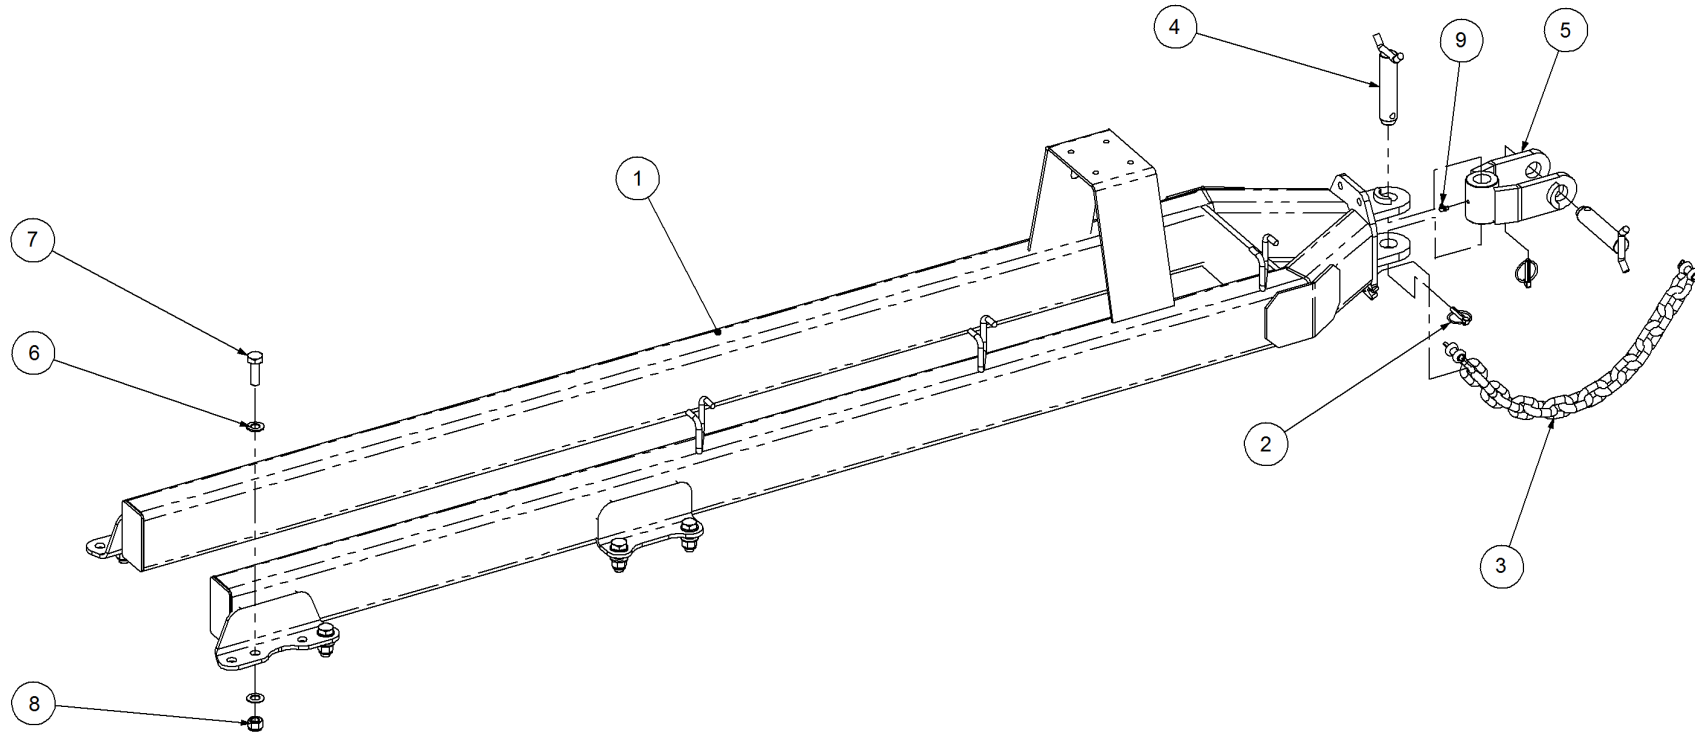

P/N 305100100

Rear Pull Assy - Allrounder

Key	Part Number	Description	Qty
1	300571500	Rear Pull	1
2	095110036	Lynch Pin 3/8"	2
3	230603028	Safety Chain - 15L	1
4	233260117	Hitch Pin	2
5	233330165	Clevis	1
6	085116000	Flat Washer 16 ID	16
7	050160508	Bolt Hex Hd M16 x 50	8
8	080121600	Nut M16 Nyloc	8
9	111206900	Grease Nipple 1/4" UNF - 90°	1

Key	Part Number	Description	Qty