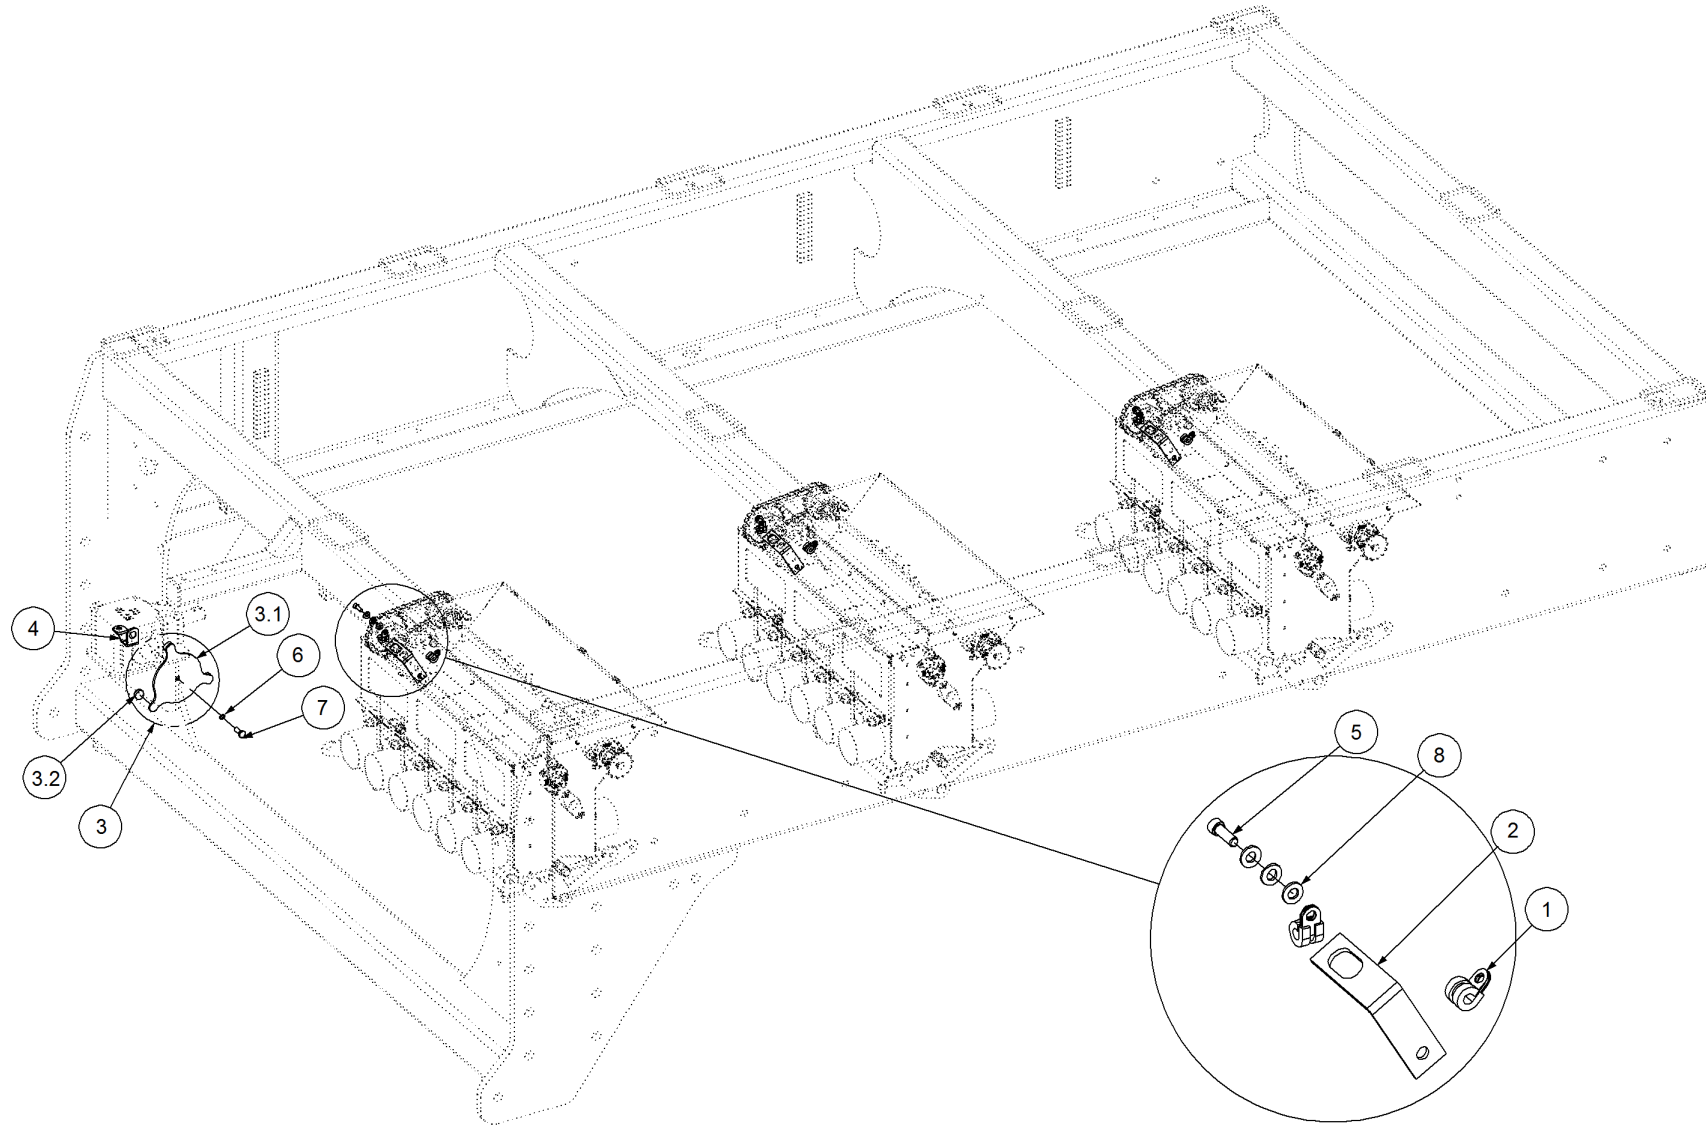

P/N 290000104   Sensor Mount Kit - 3 Bin

Key	Part Number	Description	Qty
1	115001350	Cable Clamp 10mm	6
2	290000098	Speed Sensor Bracket	3
3	290000101	Mount Plate - Speed Magnet	1
3.1	193075004	Sensor Plate - 3 Magnet	1
3.2	193075005	Disc Magnet	3
4	290000102	Sensor Mount	1
5	010106019	Cap Screw 1/4" UNC x 3/4"	3
6	086108000	Spring Washer 8 ID	1
7	050080208	Bolt Hex Hd M8 x 20	1
8	035106151	Flat Washer 1/4" ID	9

Key	Part Number	Description	Qty