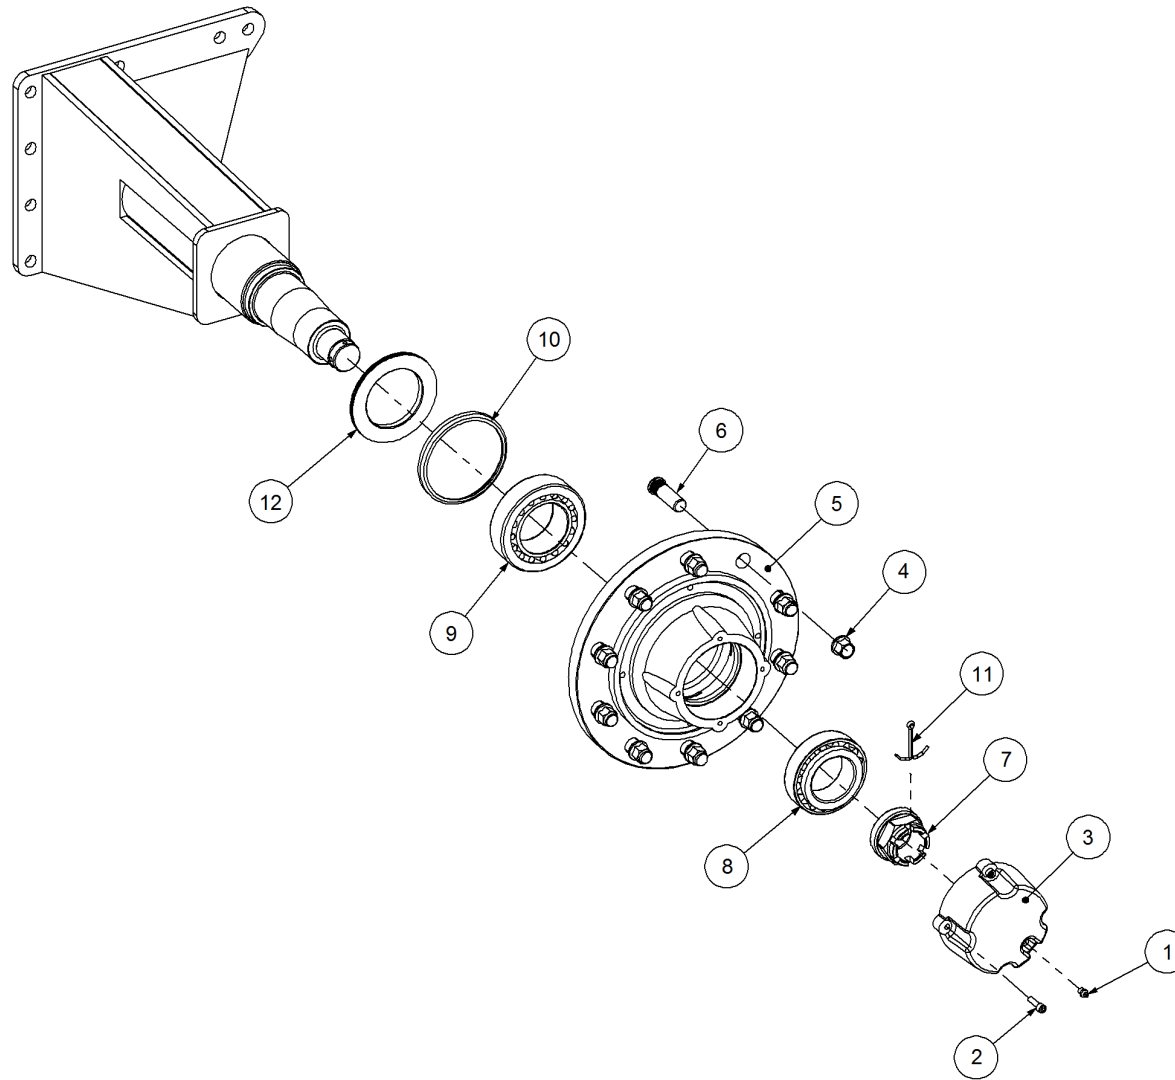

Key	Part Number	Description	Qty
------------	--------------------	--------------------	------------

P/N 240120000 Axle Hub & Stub - Drive - 15T (10 stud) x 3.2m

Key	Part Number	Description	Qty
1	240120001	Axle - Drive	1
2	111103000	Grease Nipple 1/8" BSP	1
3	060108030	Cap Screw M8 x 30	4
4	249092007	Grease Cap	1
5	080162203	Wheel Nut M22	10
6	139110102	Hub - 10 stud	1
7	056220700	Wheel Stud M22 x 70	10
8	139110103	Axle Nut M50	1
9	135033215	Bearing Tapered Roller 75 ID	1
10	135033217	Bearing Tapered Roller 85 ID	1
11	139092009	Wear Ring	1
12	092206080	Split Pin 6.3 Dia x 80	1
13	139092008	Seal 100 ID	1
14	249150544	Sprocket Plate 5/8" BS x 54T	1
15	060108050	Cap Screw M8 x 50	4
16	000080255	Bolt Hex Hd 5/16" UNC x 1"	1
17	036108000	Spring Washer 5/16" ID	1
18	290000002	Retainer Washer	1
19	115005314	Electric Clutch w/- 18T Sprocket	1
20	094105000	Pop Rivet 3/16" Steel	3
21	115001512	Cable Clamp	3
22	249094000	Chain 5/8" Simplex O'ring	1
23	000110505	Bolt Hex Hd 7/16" x 2" UNC	8
24	136220500	Bearing Housing - 4 Bolt	2
25	135520525	Bearing - 1" ID	2
26	030130111	Nut 7/16" UNC Nyloc	8
27	290000003	Clutch Shaft	1
28	182070830	Key 7 x 8 x 30 Lg	1
29	131210570	Drive Shaft & Universal	1
30	035111220	Flat Washer 7/16" ID	16
31	240000000	Bush	1
32	111206450	Grease Nipple 1/4" UNF - 45°	2

Key	Part Number	Description	Qty
-----	-------------	-------------	-----

P/N 241120001

Axle Hub & Stub - Lazy - 15T (10 stud) x 3.2m

Key	Part Number	Description	Qty
1	111103000	Grease Nipple 1/8" BSP	1
2	060108030	Cap Screw M8 x 30	4
3	249092007	Grease Cap	1
4	080162203	Wheel Nut M22	10
5	139110102	Hub - 10 stud	1
6	056220700	Wheel Stud M22 x 70	10
7	139110103	Axle Nut M50	1
8	135033215	Bearing Tapered Roller 75 ID	1
9	135033217	Bearing Tapered Roller 85 ID	1
10	139092009	Wear Ring	1
11	092206080	Split Pin 6.3 Dia x 80	1
12	139092008	Seal 100 ID	1