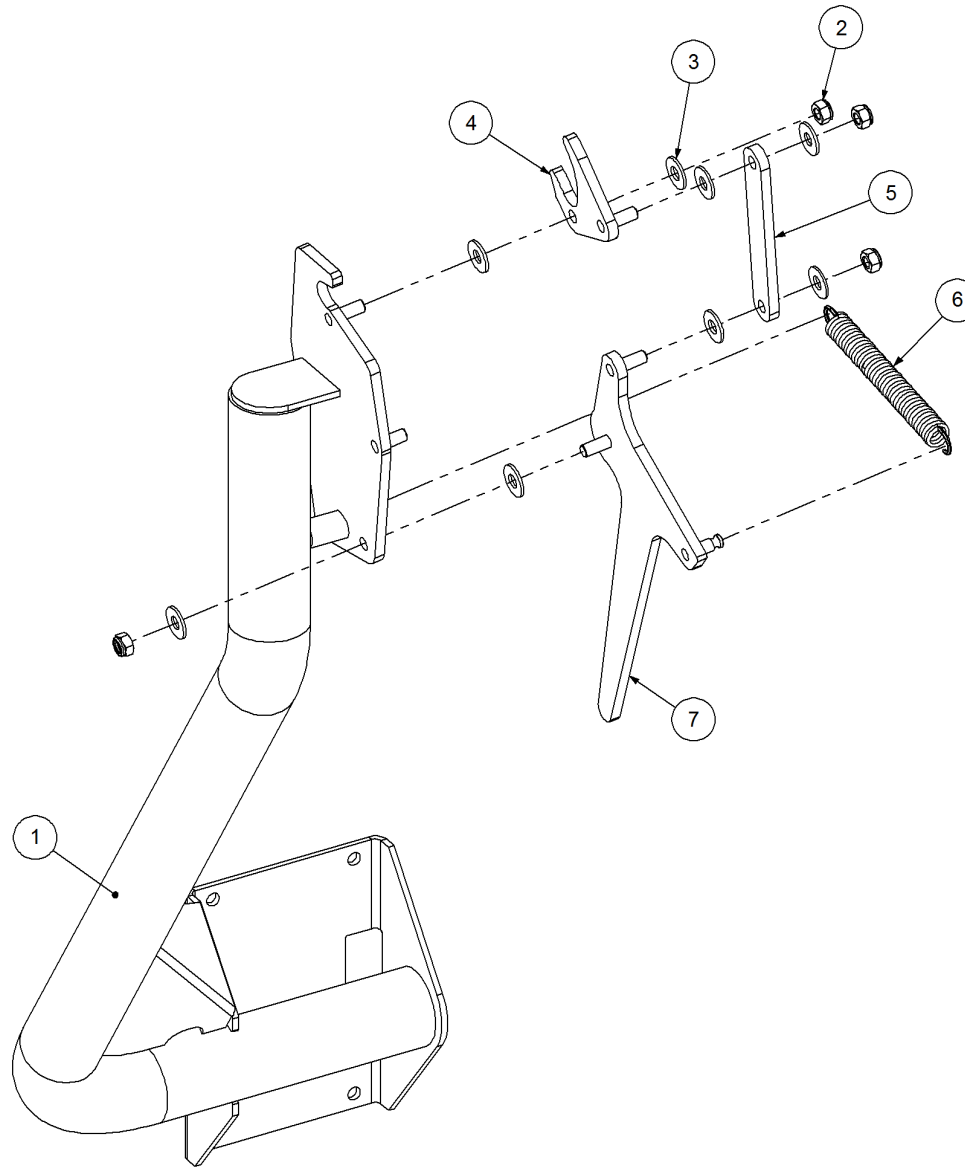

P/N 260152001 Front Mount Arm - RH

P/N 260152001

Front Mount Arm - RH

Key	Part Number	Description	Qty
1	260152002	Front Mount - RH	1
2	080121200	Nut M12 Nyloc	4
3	035113250	Flat Washer 1/2" ID	8
4	260152025	Front Mount Grab	1
5	260902013	Link Plate	1
6	124225175	Spring - Tension	1
7	260152032	Latch Handle - RH	1

Key	Part Number	Description	Qty