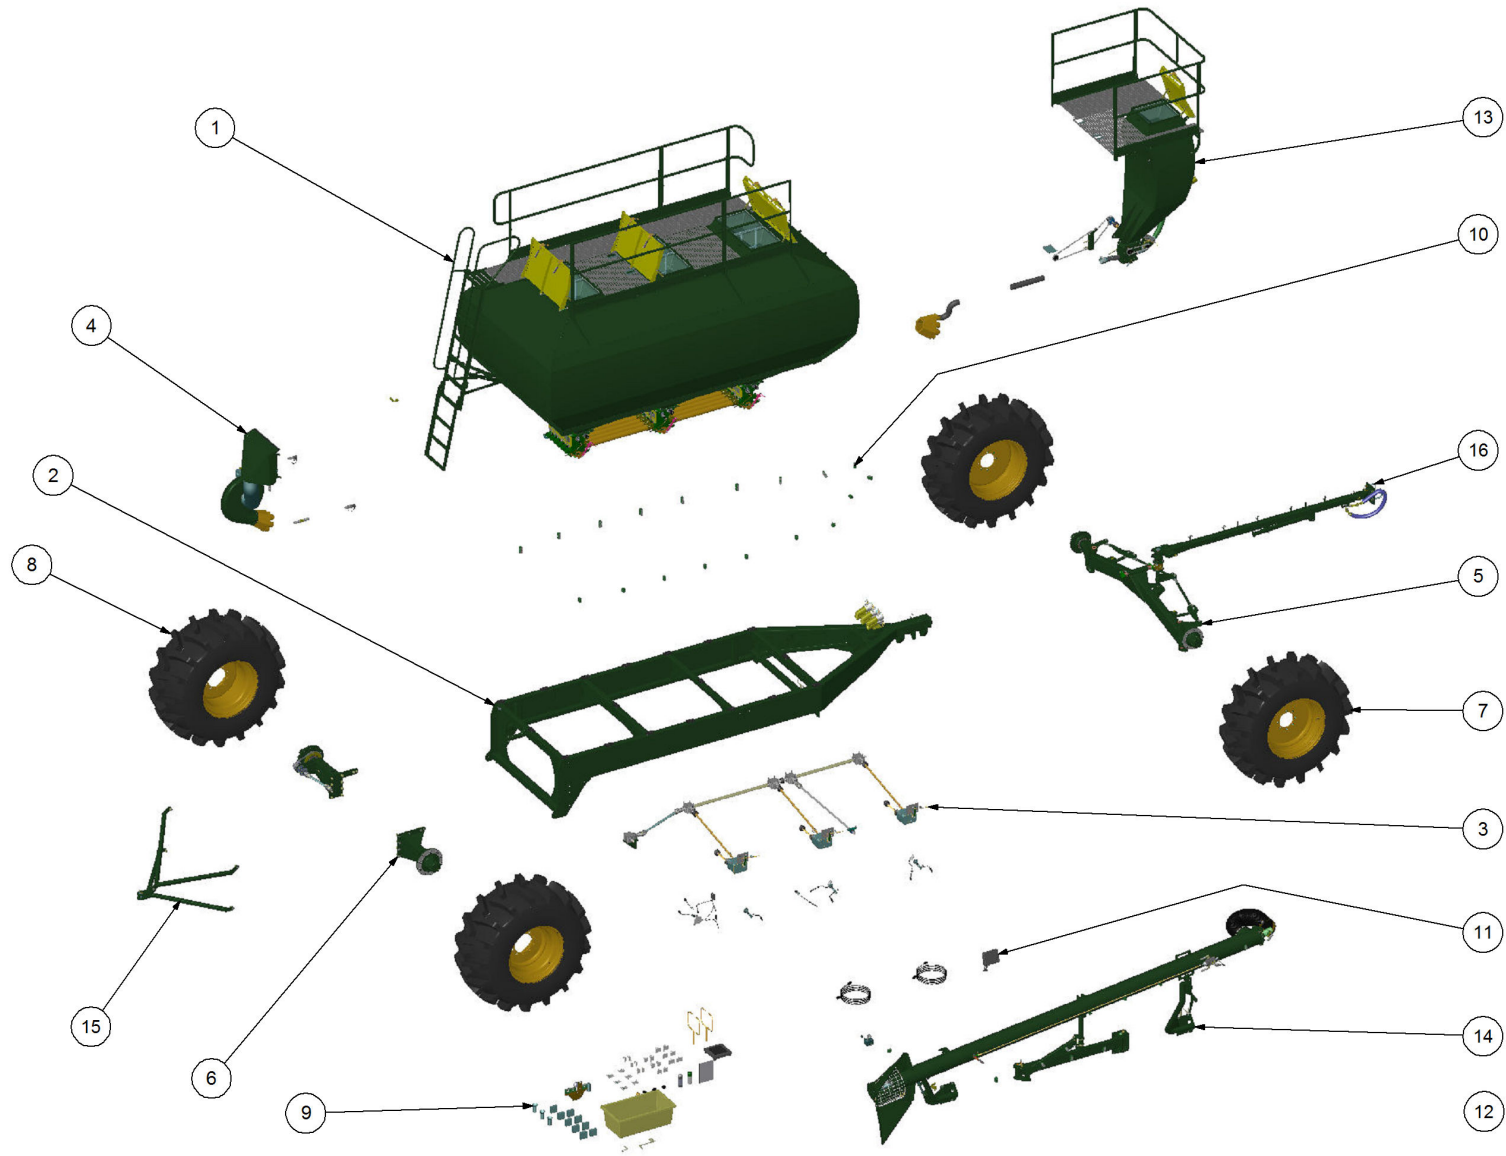

Simplicity
A U S T R A L I A

Parts Manual

TQS - Trailing Quad Steerable Air Seeder

17000 TQS3

P/N 17000 TQS3

17000 TQS 3 Bin Air Seeder

Key	Part Number	Description	Code
1	200172000	Bin Assembly - 17000 3 Bin	(Std)
2	214153035	Chassis Kit - TQS 3 Bin	(Std)
3	290153000	Drive Kit - Ground Drive	(Std)
3	290153002	Drive Kit - Linear Control	(Opt)
4	250000003	Blower Kit - Rexroth	(Std)
4	250000103	Blower Kit - Rexroth w/- Diverter Valve	(Opt)
4	250000002	Blower Kit - Volvo	(Opt)
4	250000102	Blower Kit - Volvo w/- Diverter Valve	(Opt)
5	230123100	Axle Assy - Xtra Steer	(Std)
6	248121000	Axle Hub & Stub Kit - 15T (10 stud) x 3.2m	(Std)
6	248121002	Axle Hub & Stub Kit - 15T (10 stud) x 3.0m	(Opt)
7	248000007	Wheel Kit - 24.5 x 32 Tyre - 8 Stud	(Std)
7	248000016	Wheel Kit - 650/75 R32 Tyre - 8 Stud	(Opt)
8	248000008	Wheel Kit - 30.5 x 32 Tyre - 10 Stud	(Std)
8	248000009	Wheel Kit - 800/65R32 Tyre - 10 Stud	(Opt)
9	291600005	Dispatch Kit - Ground Drive	(Std)
10	156590110	Stauff Clamp Kit	(Std)
11	290100853	Monitor & Harness Kit - Eagle 3 Bin	(Std)
11	290100438	Monitor & Harness Kit - Eagle 3 Bin w/- Actuator	(Opt)
11	290103101	Monitor & Harness Kit - X20 3 Bin w/- Actuator	(Opt)
12	196617003	Decal '17000 Simplicity' 1000 x 400	(Std)
12	196042512	Decal - Assorted Instructions	(Std)
12	196015020	Decal 'Wheat Sheaf Logo' 150 x 200	(Std)
13	201600100	SSB Kit - 600L 1 Way Ground Drive	(Opt Extra)
13	201600102	SSB Kit - 600L 2 Way Ground Drive	(Opt Extra)
14	265152000	Auger Kit 8" - RH	(Opt Extra)
14	265153000	Auger Kit 8" - LH	(Opt Extra)
14	265154000	Auger Kit 9" - RH	(Opt Extra)
15	234000000	Harrow Hitch Assy	(Opt Extra)
16	233260100	Universal Hitch Assy w/- U Bolts	(Opt Extra)
16	233260145	Universal Hitch Assy w/- Adaptor Plate	(Opt Extra)
16	305100100	Rear Pull Assy - Allrounder	(Opt Extra)