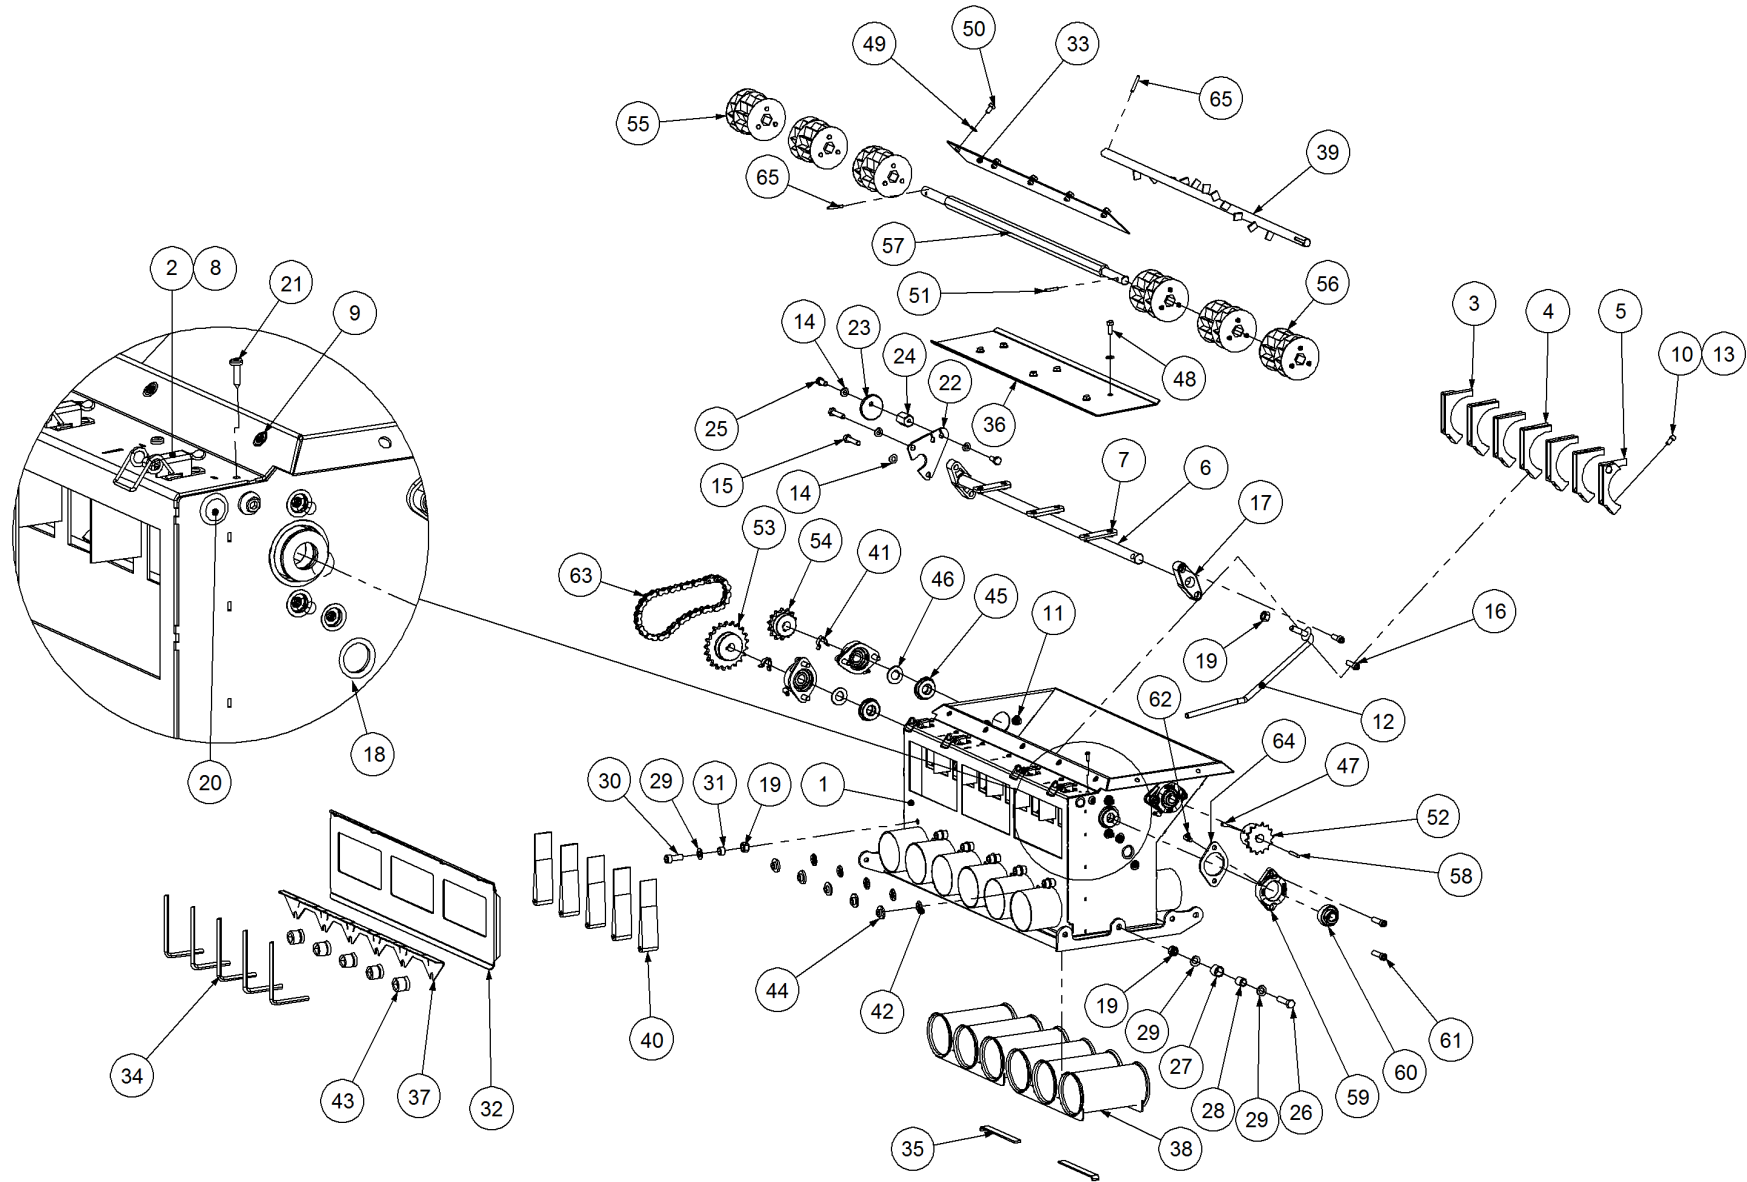

P/N 208600001 Metering Unit Assy - 6 Way (less Bottom Door)

Key	Part Number	Description	Qty	Key	Part Number	Description	Qty
1	208600002	Metering Unit Body - 6 Way	1	38	208600063	Flow Thru Tube	2
2	193020504	Over Centre Clamp	4	39	208600081	Agitator Shaft - 6 Way	1
3	208400128	Spool Divider - LH	1	40	193008851	Vane - Metering Unit	5
4	208400126	Spool Divider	5	41	193003765	Retainer Clip - Sprocket	2
5	208400127	Spool Divider - RH	1	42	193001761	Retainer Clip	5
6	208600055	Cleanout Door Shaft - 6 Way	1	43	208400125	Seal Assy	5
7	030170061	Nut 1/4" UNC Huck	6	44	137308858	Bush 8mm	5
8	094303000	Pop Rivet 1/8" S/Steel	8	45	197161687	Seal 5/8" ID	4
9	030170061	Nut 1/4" UNC Huck	12	46	035316320	Flat Washer 5/8" ID S/Steel	4
10	010106012	Cap Screw 1/4" UNC x 1/2"	9	47	013110613	Grub Screw 1/4" UNC x 1/2"	1
11	030170081	Nut 5/16" UNC Huck	12	48	000060195	Bolt Hex Hd 1/4" UNC x 3/4"	6
12	208400051	Cleanout Door Handle	1	49	035106151	Flat Washer 1/4" ID	13
13	030130061	Nut 1/4" UNC Nyloc	2	50	000060135	Bolt Hex Hd 1/4" UNC x 1/2"	5
14	035108161	Flat Washer 5/16" ID	4	51	090105025	Roll Pin 3/16" x 1"	1
15	000080385	Bolt Hex Hd 5/16" UNC x 1-1/2"	2	52	290000032	Sprocket (Plastic) 1/2" BS x 14T - 5/8" ID	1
16	010208025	Cap Screw 5/16" BSW x 1"	2	53	126132106	Sprocket (Plastic) 1/2" BS x 21T - 5/8" ID	1
17	137308846	Bush	2	54	126131405	Sprocket (Plastic) 1/2" BS x 14T - 5/8" ID	1
18	197192535	O'Ring 3/4" ID x 1" OD x 0.139"	2	55	208400093	Spool Assembly - RH	3
19	030130101	Nut 3/8" UNC Nyloc	9	56	208400092	Spool Assembly - LH	3
20	197000127	Blank Off Plug	2	57	208600065	Spool Shaft - 6 Way	1
21	009408000	Screw 8g x 5/8"	7	58	182047430	Key 4.75 x 4.75 x 30 Lg	1
22	208400062	Chain Tensioner Bracket	1	59	136520300	Bearing Housing	4
23	208400061	Chain Tensioner Block	1	60	135320210	Bearing - 5/8" ID	4
24	208400064	Chain Tensioner Spacer	1	61	010208032	Cap Screw 5/16" BSW x 1-1/4"	8
25	000080195	Bolt Hex Hd 5/16" UNC x 3/4"	2	62	111206675	Grease Nipple 1/4" UNF - 67.5°	4
26	000100385	Bolt Hex Hd 3/8" UNC x 1-1/2"	2	63	125140211	Chain Assy 1/2" AS (35 L + CL)	1
27	208400077	Latch Bearing	2	64	197001626	Gasket (Small) - Bearing	4
28	208400089	Latch Bearing Spacer	2	65	090105032	Roll Pin 3/16" x 1-1/4"	2
29	035110191	Flat Washer 3/8" ID	10				
30	010110025	Cap Screw 3/8" UNC x 1"	6				
31	208400076	Indent Plate Spacer - 4 Way	6				
32	208600110	Inspection Window & Seal	1				
33	208600120	Spool Cover Plate	1				
34	208400101	Vane Handle	5				
35	208400073	Clip - Flow Through Tube	2				
36	208600047	Cleanout Door - 6 Way	1				
37	208600064	Indent Plate - Vane Lever - 6 Way	1