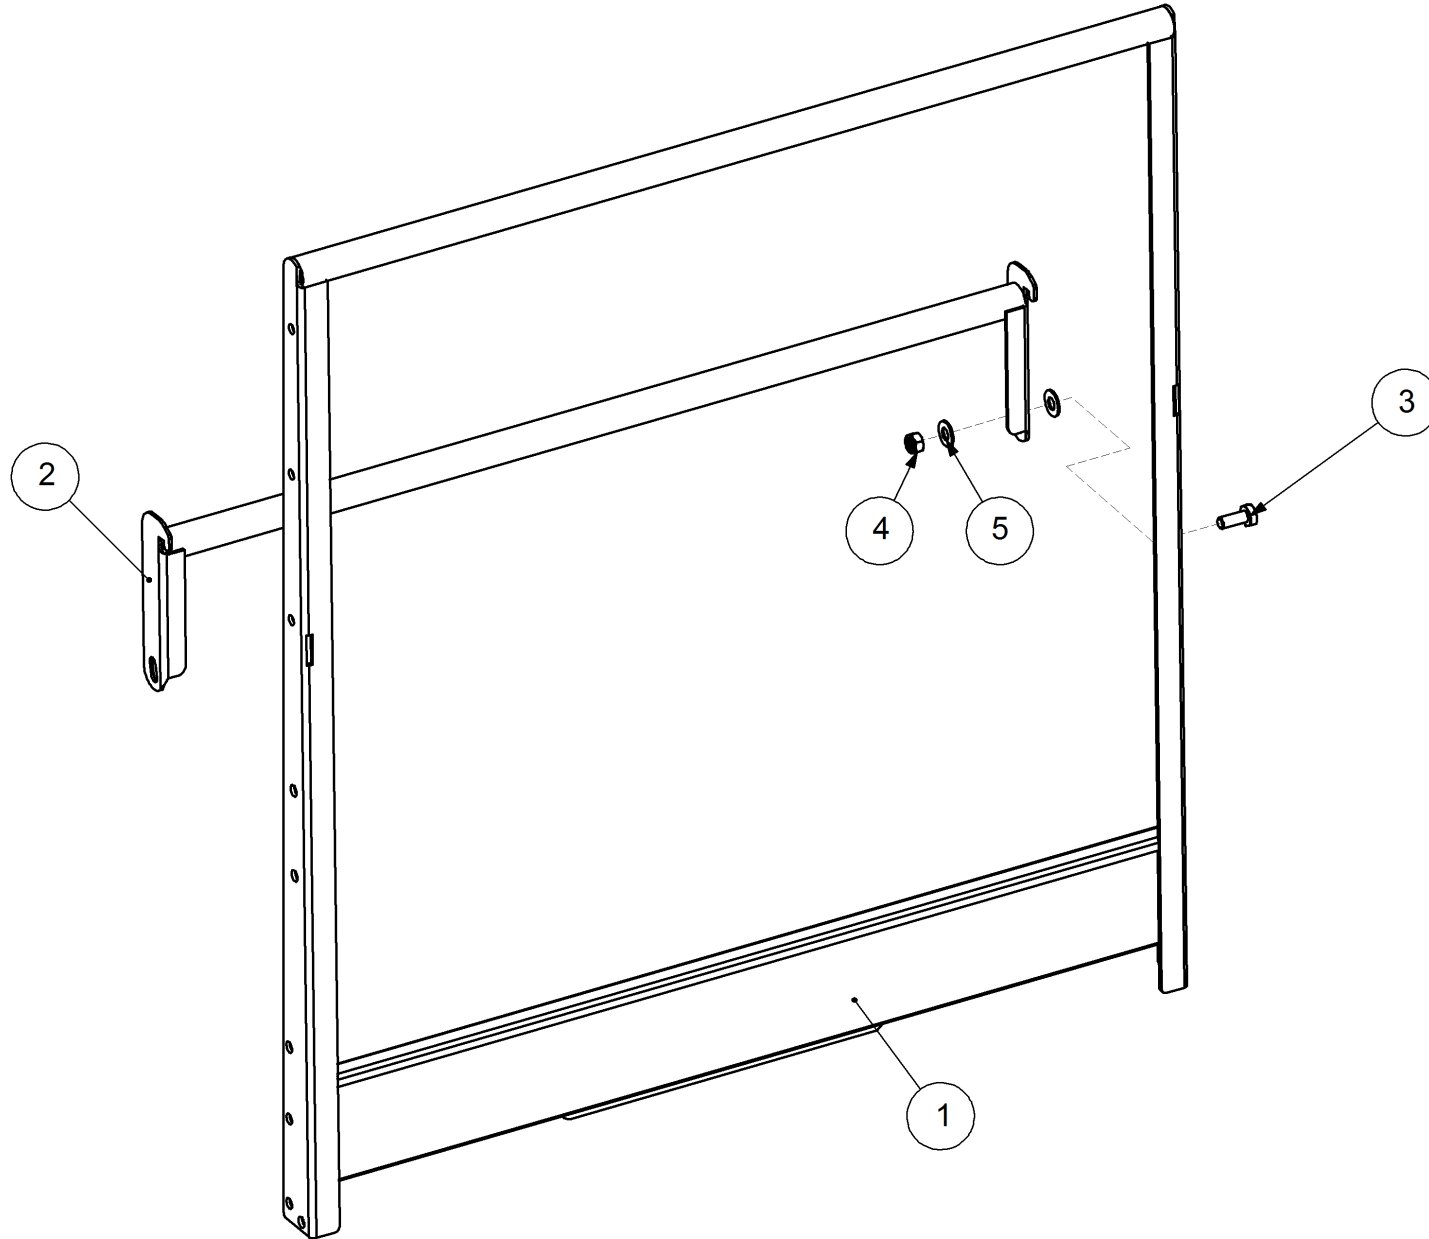

P/N 206153019

Handrail Assy - Short

Key	Part Number	Description	Qty
1	206153020	Handrail - Short	1
2	206153021	Handrail - Middle	1
3	050120308	Bolt Hex Hd M12 x 30	1
4	080121200	Nut M12 Nyloc	1
5	085112000	Flat Washer 12 ID	2

Key	Part Number	Description	Qty