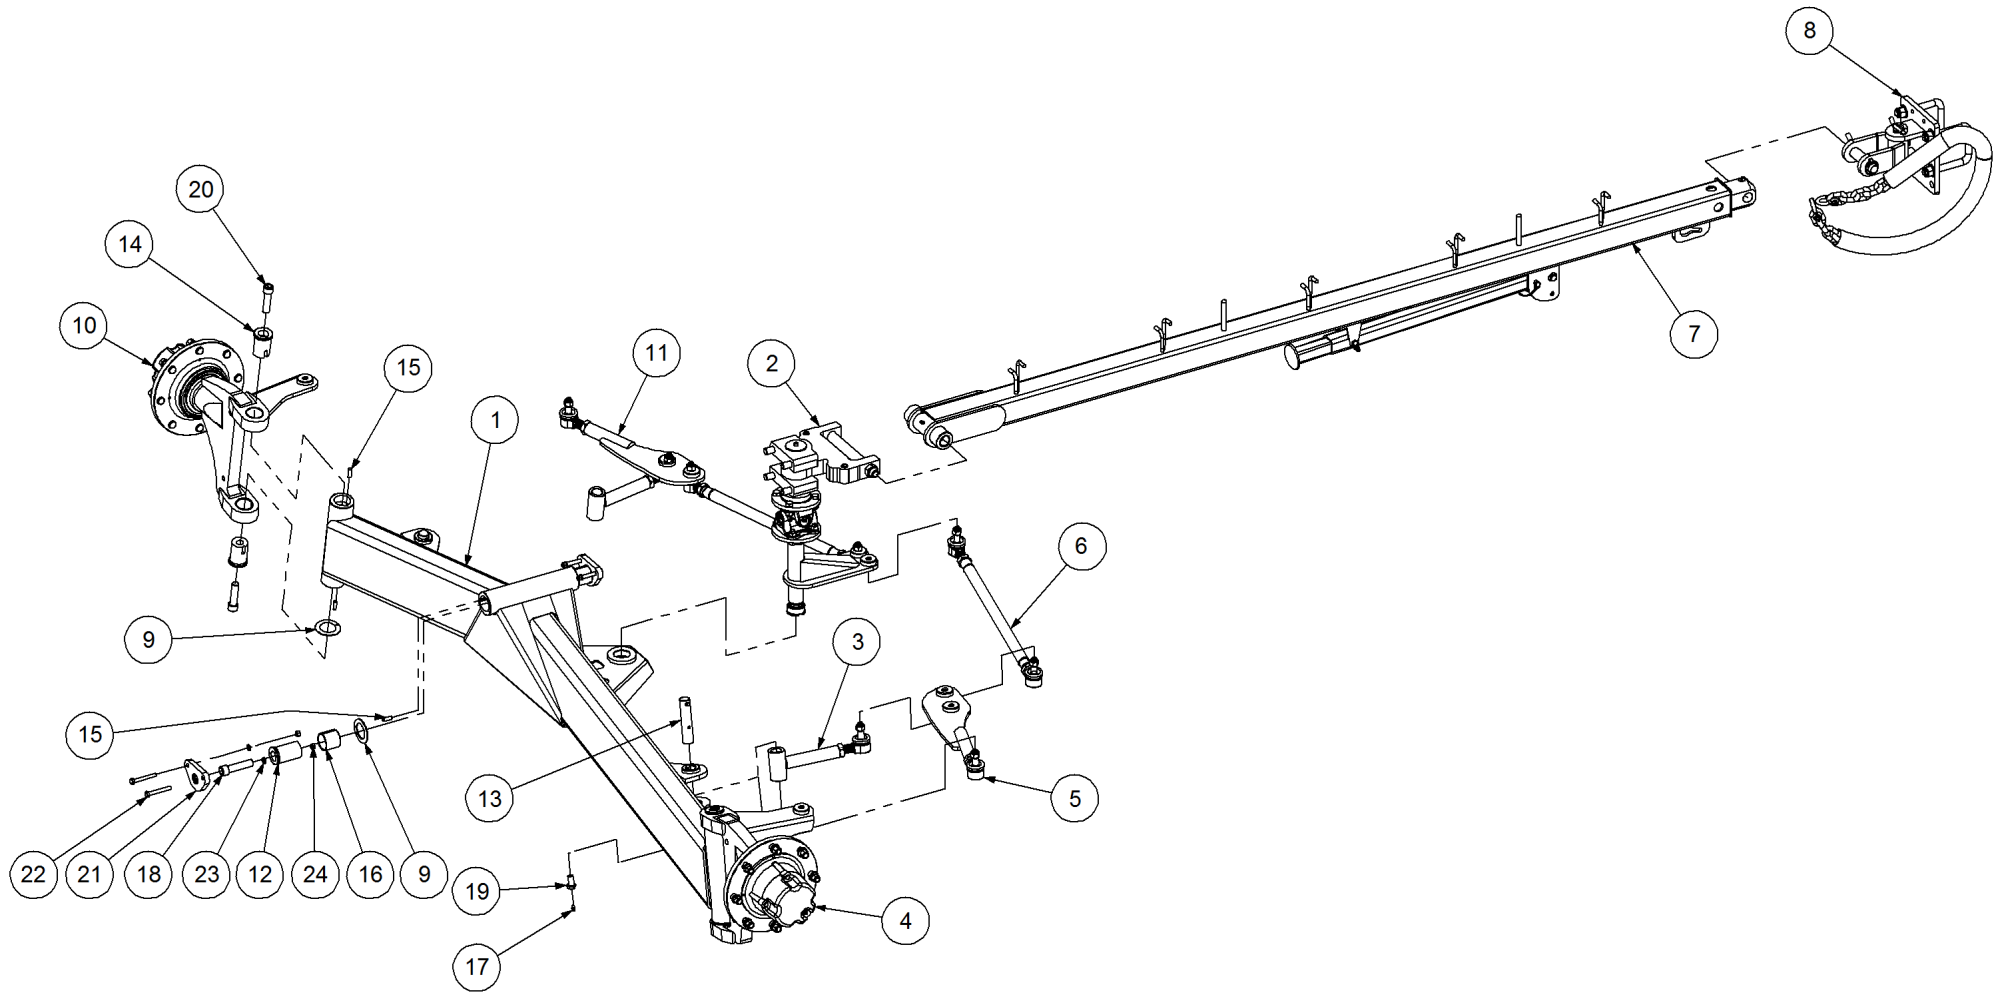

P/N 230123100 Axle Assy - Xtra Steer

Key	Part Number	Description	Qty
1	230603201	Rock Axle - Xtra Steer	1
2	230605115	Steering Yoke Assy - Xtra Steer	1
3	230606015	Secondary Lever Assy	2
4	230123010	Stub Axle Assy - 12000 RH	1
5	230606016	Link Assy - RH	1
6	230603123	Tie Rod Assy - Xtra Steer	2
7	235600110	Pull Assy	1
8	233260100	Universal Hitch Assy w/- U Bolts	1
9	138132093	Thrust Washer 2" ID x 0.093"	3
10	230123020	Stub Axle Assy - 12000 LH	1
11	230606022	Link Assy - LH	1
12	230603007	Pivot Pin - Rock Axle	2
13	491700200	Pin Assy	2
14	230603004	Pivot Pin - Stub Axle	4
15	090210030	Dowel Pin 10 Dia x 30	6
16	137131031	Bush Teflon 50 ID x 50 Lg	2
17	111506000	Grease Nipple 1/4" - Straight	2
18	061120090	Cap Screw M20 x 90	2
19	491700206	Bolt M16 x 30 Durluk - Greasable	2
20	061120080	Cap Screw M20 x 80	4
21	230603017	Safety Cap - Axle Pivot	2
22	050100808	Bolt Hex Hd M10 x 80	4
23	086110000	Spring Washer 10 ID	4
24	080111000	Nut M10	4

Key	Part Number	Description	Qty