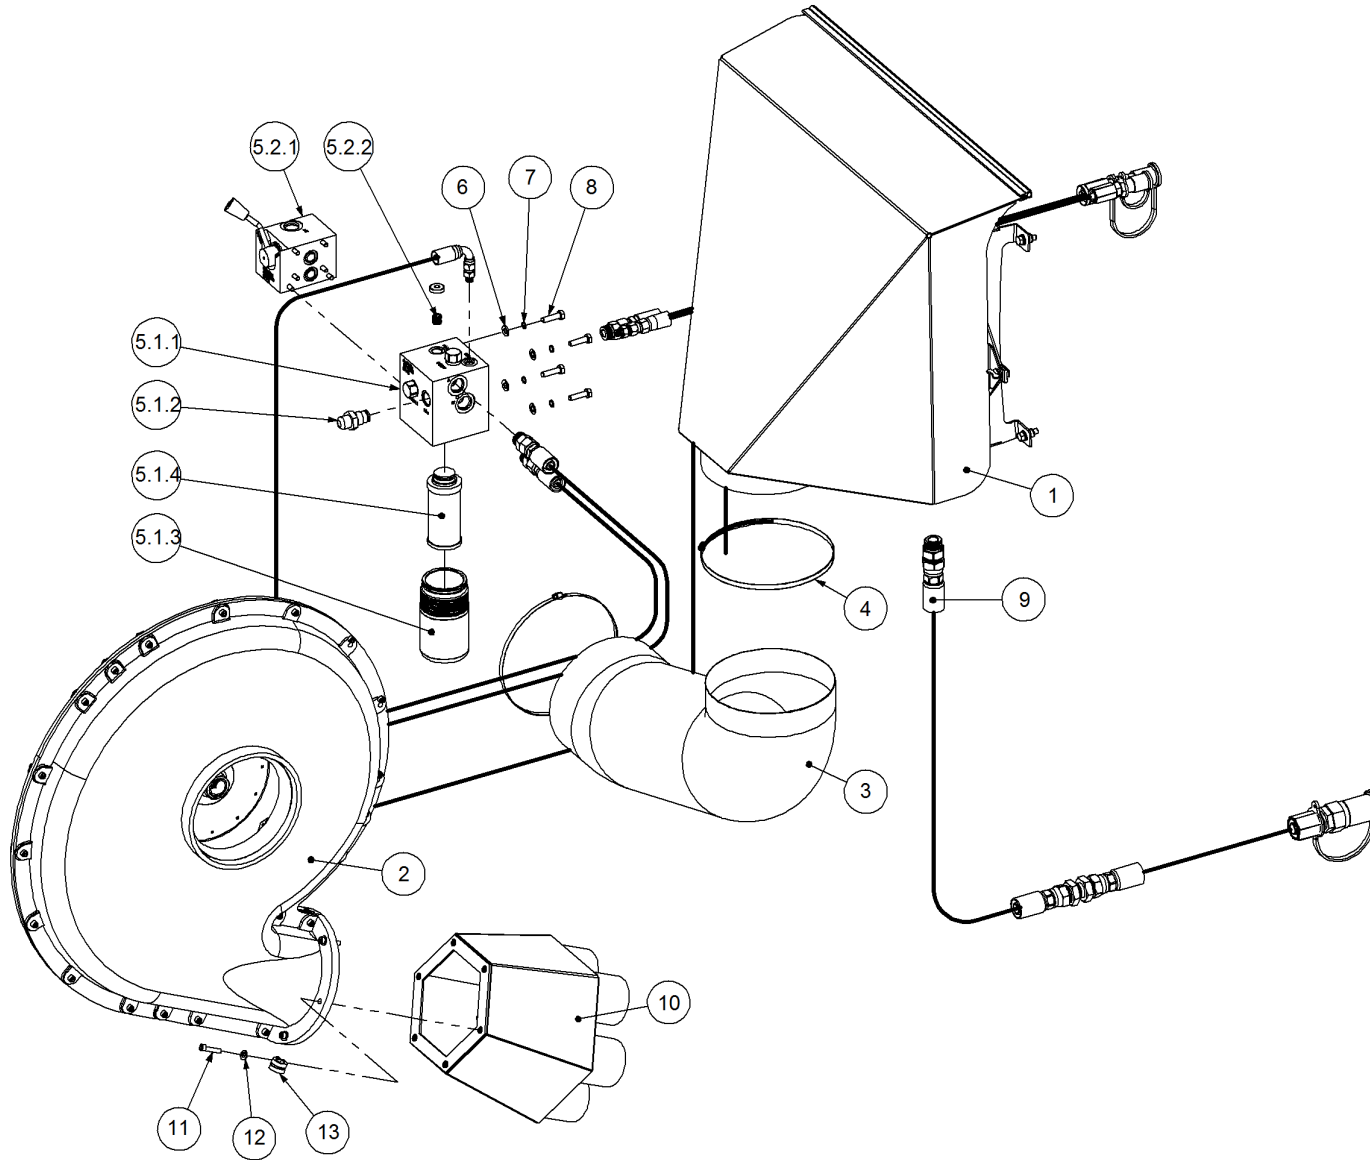

P/N 250000103 Blower Kit - Rexroth w/- Diverter Valve

Key	Part Number	Description	Qty
1	205600010	Cooler Assy	1
2	251902000	Blower - Rexroth	1
3	205001000	Hose - 8" Nyladuct	1
4	101178229	Hose Clamp - 178 - 229	2
5	254000006	Anti Cavity Manifold & Diverter Valve	1
5.1	254000002	Anti Cavity Manifold	1
5.1.1	161000003	Anti Cavity Manifold	1
5.1.2	161000005	HI-VT Indicator	1
5.1.3	254000001	Filter Bowl	1
5.1.4	159424400	Filter Element	1
5.2	254000003	Diverter Valve	1
5.2.1	161000004	Diverter Valve 6 Bolt Version	1
5.2.2	013451313	Fitting - Plug 1/4" BspM	1
6	085108000	Flat Washer 8 ID	4
7	086108000	Spring Washer 8 ID	4
8	050080308	Bolt Hex Hd M8 x 30	4
9	150000042	Hydraulic Hose & Fittings Kit	1
10	259602000	Blower Outlet - 6 Outlet	1
11	010106032	Cap Screw 1/4" UNC x 1-1/4"	6
12	035106151	Flat Washer 1/4" ID	6
13	115001351	Cable Clamp 18mm	1

Key	Part Number	Description	Qty