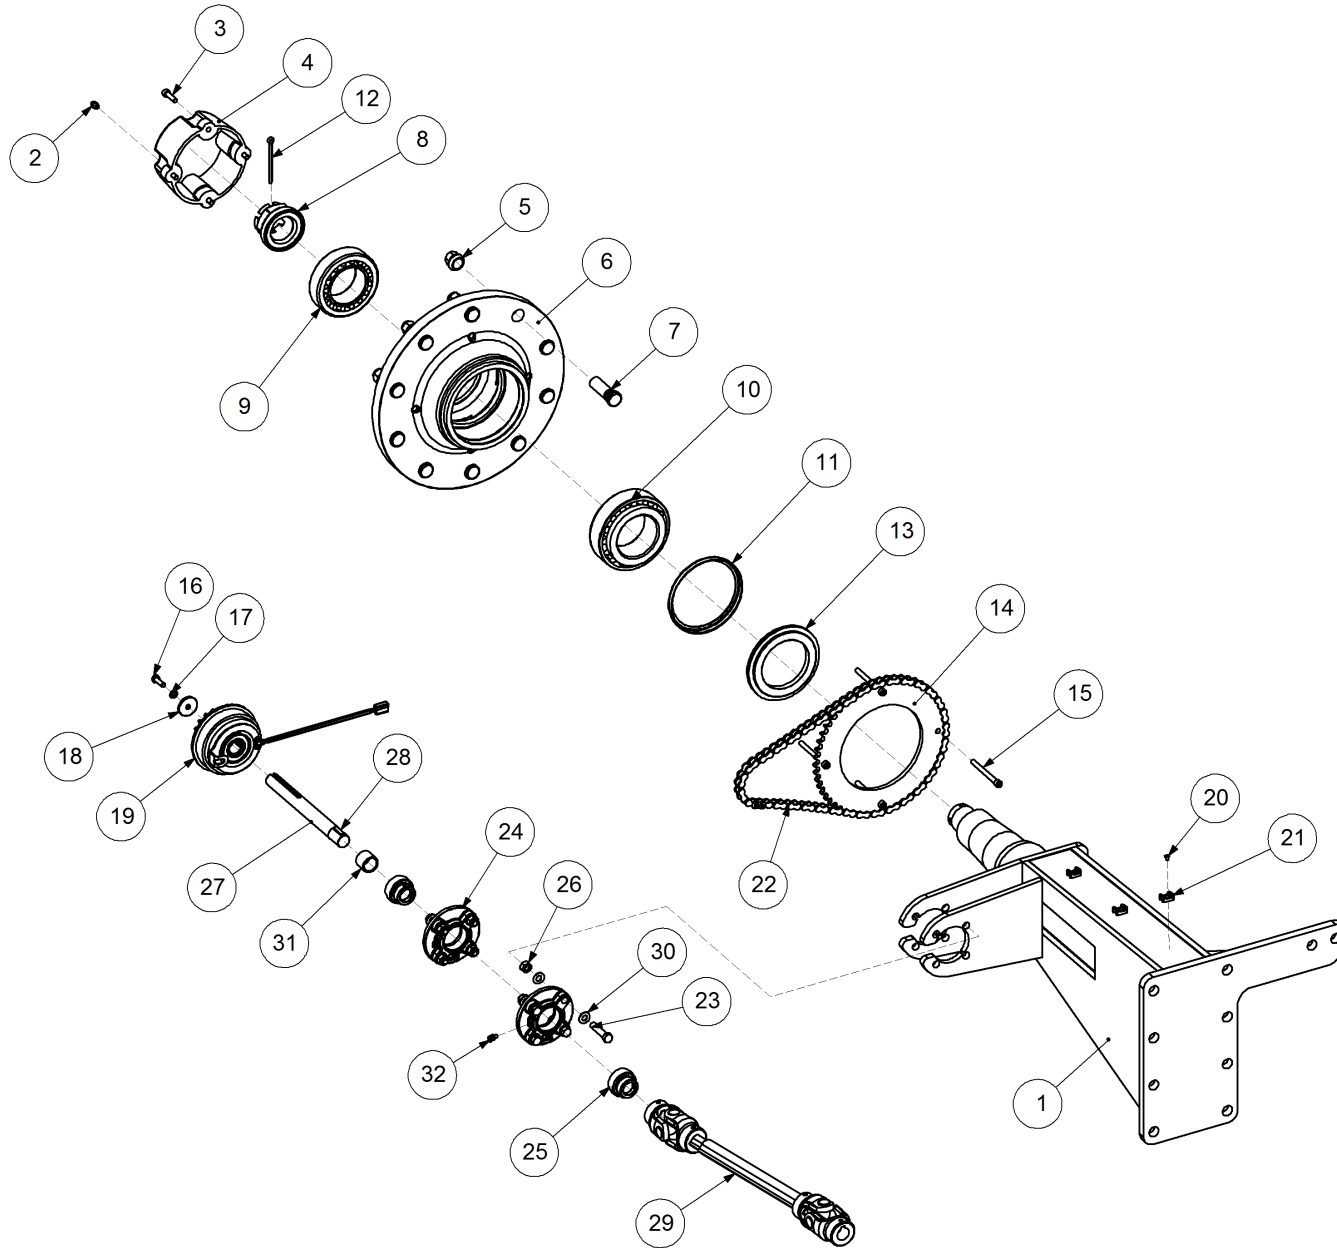

Key	Part Number	Description	Qty
------------	--------------------	--------------------	------------

P/N 240120000 Axle Hub & Stub - Drive - 15T (10 stud) x 3.2m

Key	Part Number	Description	Qty
1	240120001	Axle - Drive	1
2	111103000	Grease Nipple 1/8" BSP	1
3	060108030	Cap Screw M8 x 30	4
4	249092007	Grease Cap	1
5	080162203	Wheel Nut M22	10
6	139110102	Hub - 10 stud	1
7	056220700	Wheel Stud M22 x 70	10
8	139110103	Axle Nut M50	1
9	135033215	Bearing Tapered Roller 75 ID	1
10	135033217	Bearing Tapered Roller 85 ID	1
11	139092009	Wear Ring	1
12	092206080	Split Pin 6.3 Dia x 80	1
13	139092008	Seal 100 ID	1
14	249150544	Sprocket Plate 5/8" BS x 54T	1
15	060108050	Cap Screw M8 x 50	4
16	000080255	Bolt Hex Hd 5/16" UNC x 1"	1
17	036108000	Spring Washer 5/16" ID	1
18	290000002	Retainer Washer	1
19	115005314	Electric Clutch w/- 18T Sprocket	1
20	094105000	Pop Rivet 3/16" Steel	3
21	115001512	Cable Clamp	3
22	249094000	Chain 5/8" Simplex O'ring	1
23	000110505	Bolt Hex Hd 7/16" x 2" UNC	8
24	136220500	Bearing Housing - 4 Bolt	2
25	135520525	Bearing - 1" ID	2
26	030130111	Nut 7/16" UNC Nyloc	8
27	290000003	Clutch Shaft	1
28	182070830	Key 7 x 8 x 30 Lg	1
29	131210570	Drive Shaft & Universal	1
30	035111220	Flat Washer 7/16" ID	16
31	240000000	Bush	1
32	111206450	Grease Nipple 1/4" UNF - 45°	2

Key	Part Number	Description	Qty
-----	-------------	-------------	-----

P/N 241120001

Axle Hub & Stub - Lazy - 15T (10 stud) x 3.2m

Key	Part Number	Description	Qty
1	111103000	Grease Nipple 1/8" BSP	1
2	060108030	Cap Screw M8 x 30	4
3	249092007	Grease Cap	1
4	080162203	Wheel Nut M22	10
5	139110102	Hub - 10 stud	1
6	056220700	Wheel Stud M22 x 70	10
7	139110103	Axle Nut M50	1
8	135033215	Bearing Tapered Roller 75 ID	1
9	135033217	Bearing Tapered Roller 85 ID	1
10	139092009	Wear Ring	1
11	092206080	Split Pin 6.3 Dia x 80	1
12	139092008	Seal 100 ID	1