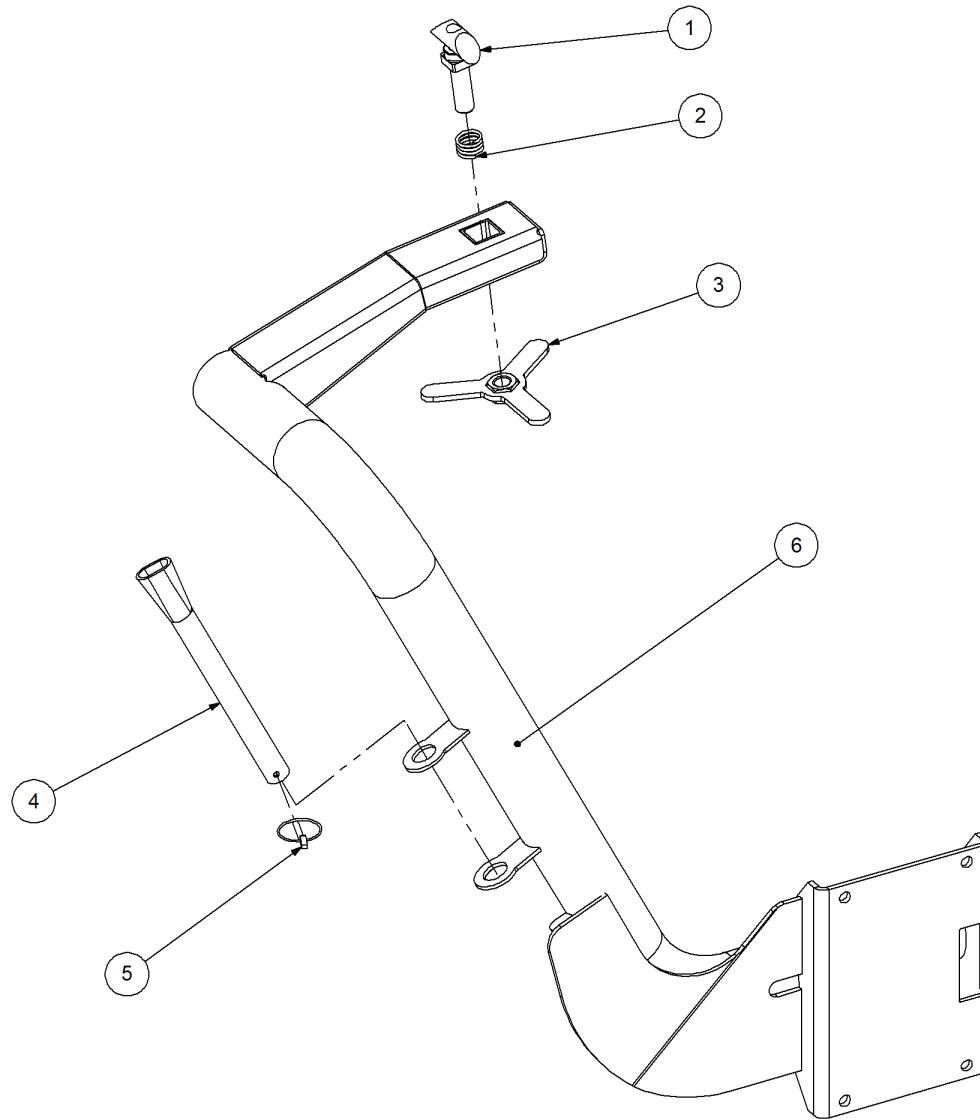

P/N 260153031 Rear Mount Arm - LH

P/N 260153031

Rear Mount Arm - LH

Key	Part Number	Description	Qty
1	260902320	T Bolt	1
2	260902318	Spring - Compression 22.5 ID	1
3	260902312	Handle	1
4	260902315	Handle Extension	1
5	095106000	Lynch Pin 6mm	1
6	260153050	Rear Mount - LH	1

Key	Part Number	Description	Qty