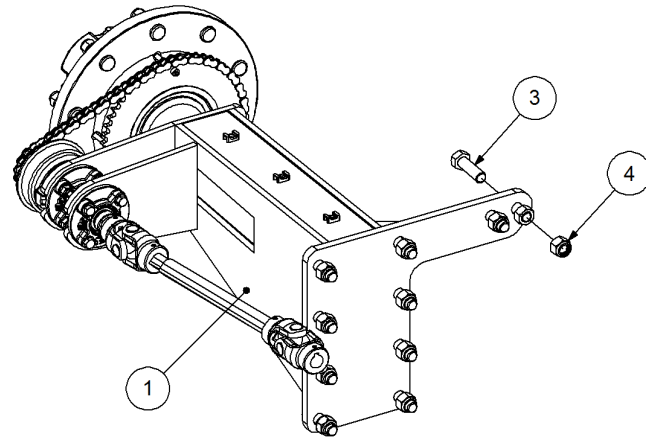

P/N 248121000

Axle Hub & Stub Kit - 15T (10 stud) x 3.2m

Key	Part Number	Description	Qty
1	240120000	Axle Hub & Stub - Drive - 15T (10 stud) x 3.2m	1
2	241120001	Axle Hub & Stub - Lazy - 15T (10 stud) x 3.2m	1
3	000190638	Bolt Hex Hd 3/4" UNC x 2-1/2"	20
4	030130191	Nut 3/4" UNC Nyloc	20

Key	Part Number	Description	Qty