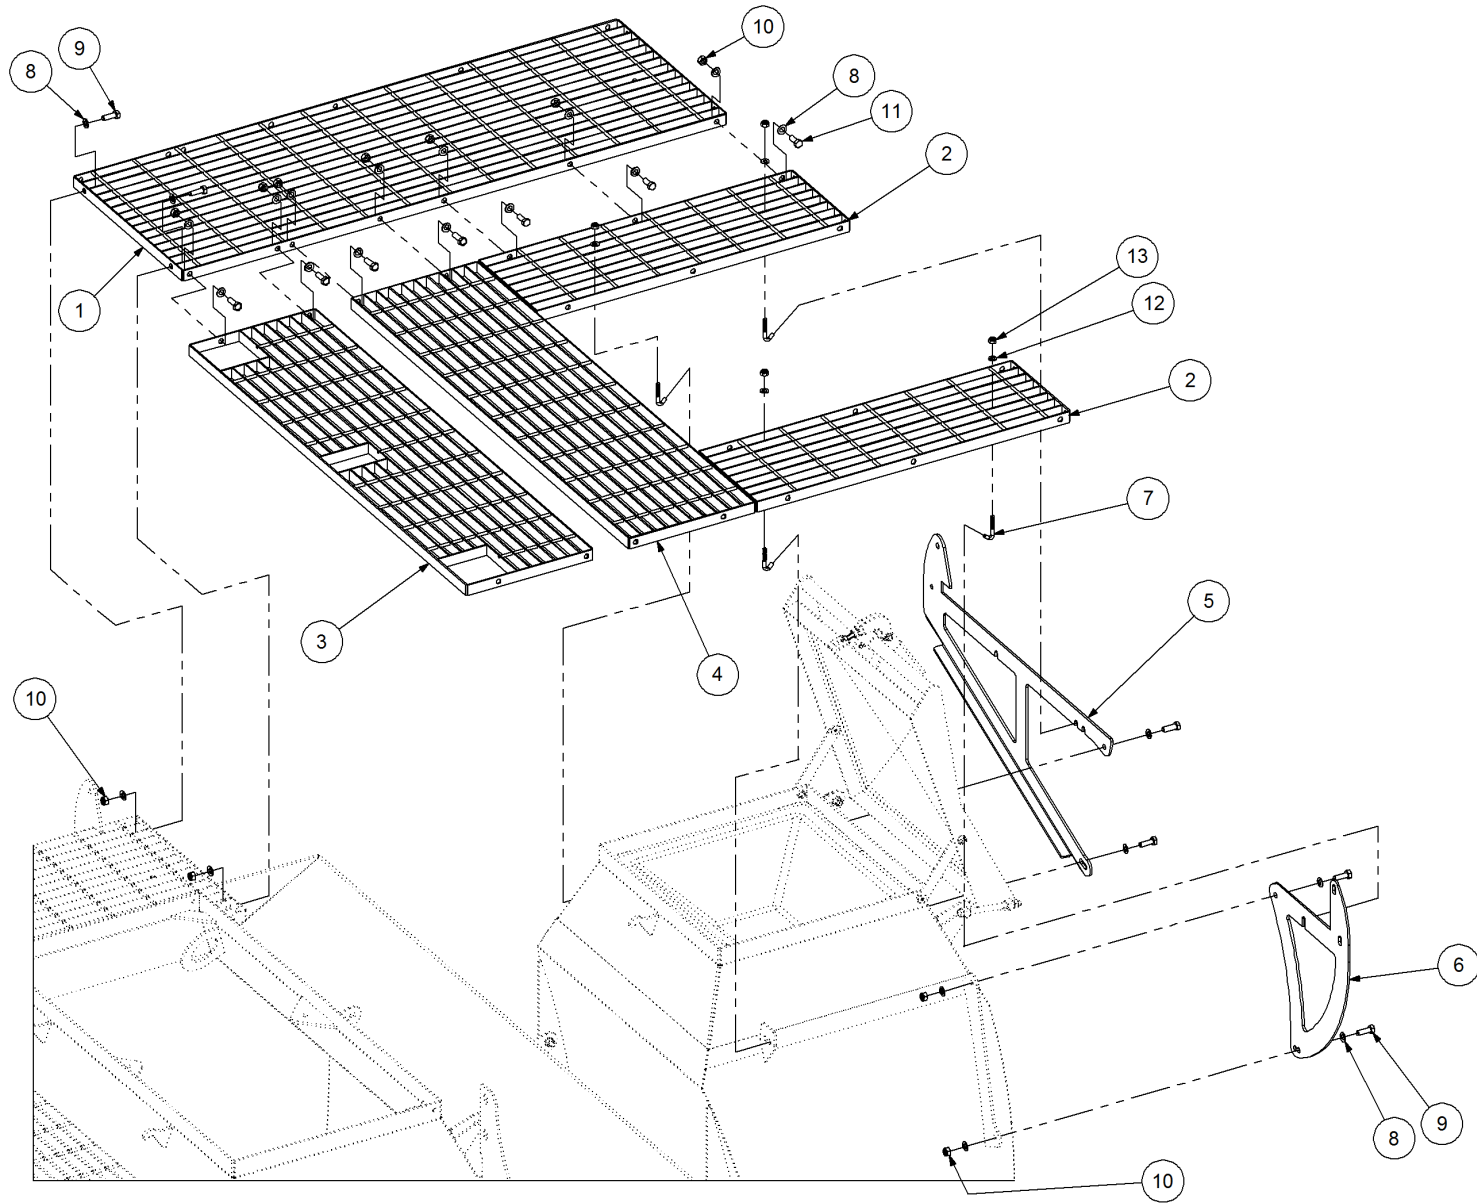

Key	Part Number	Description	Qty
------------	--------------------	--------------------	------------

P/N 201600215 SSB Walkway Kit - 600L

Key	Part Number	Description	Qty
1	193453130	Walkway Panel	1
2	193243750	Walkway Panel	2
3	200122164	Walkway Panel w/- Cutout	1
4	193303115	Walkway Panel	1
5	201600010	Walkway Bracket	1
6	201600011	Walkway Bracket	1
7	057080000	J Bolt M8	5
8	085110000	Flat Washer 10 ID	26
9	050100308	Bolt Hex Hd M10 x 30	6
10	080121000	Nut M10 Nyloc	13
11	050100258	Bolt Hex Hd M10 x 25	7
12	085108000	Flat Washer 8 ID	5
13	080120800	Nut M8 Nyloc	5