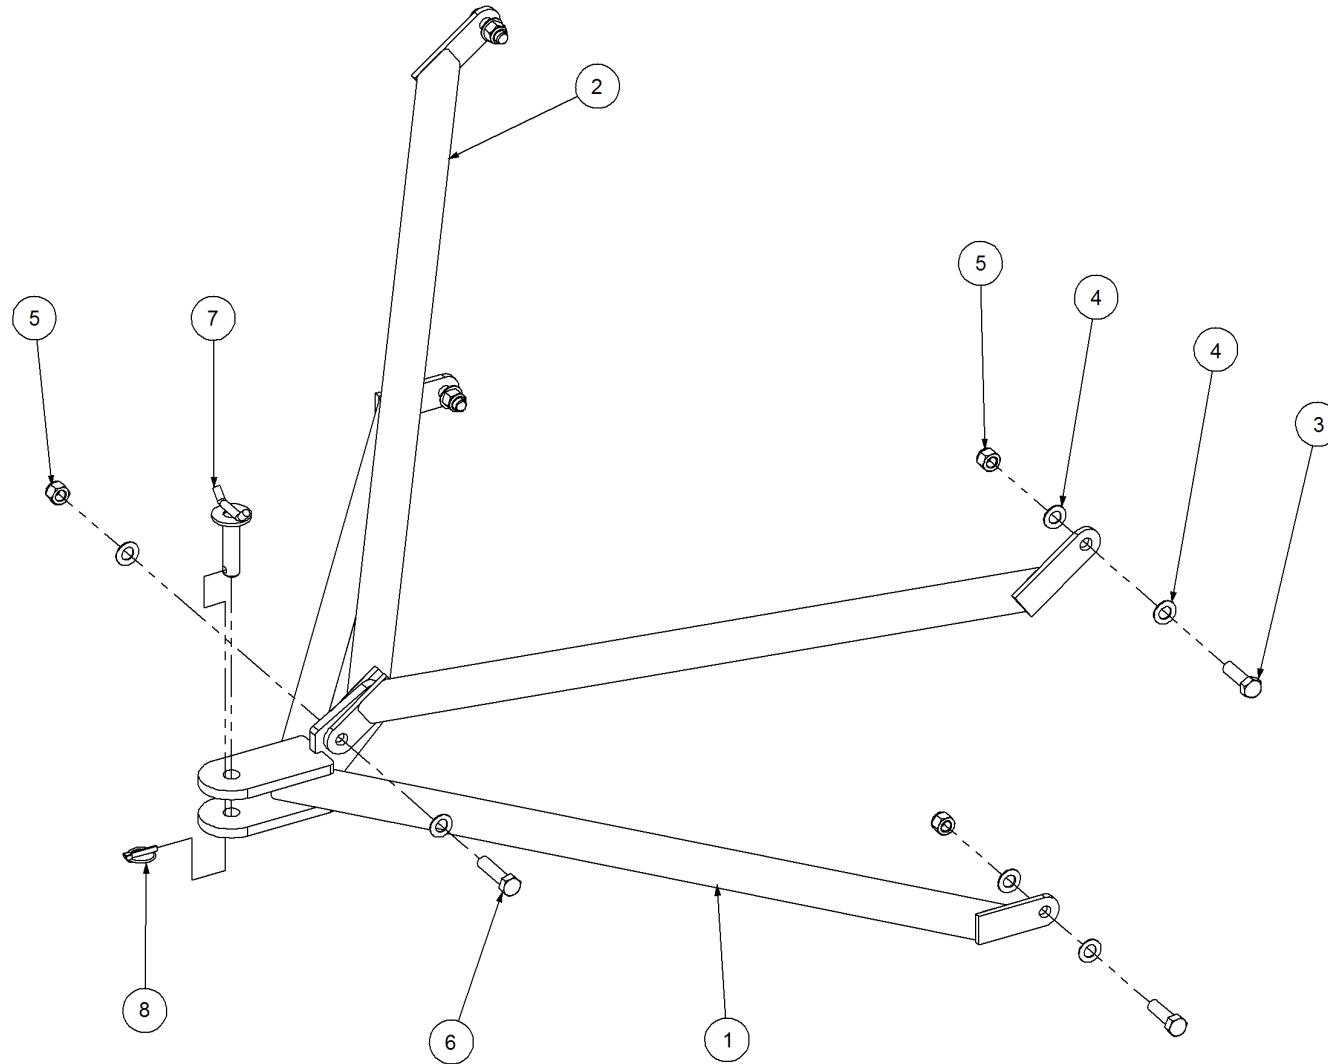

Key	Part Number	Description	Qty
------------	--------------------	--------------------	------------

P/N 234000000 Harrow Hitch Assy

P/N 234000000

Harrow Hitch Assy

Key	Part Number	Description	Qty
1	234000011	Lower Arm	1
2	234000021	Upper Arm	2
3	000190638	Bolt Hex Hd 3/4" UNC x 2-1/2"	4
4	035119380	Flat Washer 3/4" ID	10
5	030130191	Nut 3/4" UNC Nyloc	5
6	000190755	Bolt Hex Hd 3/4" UNC x 3"	1
7	234000001	Hitch Pin	1
8	095110036	Lynch Pin 3/8"	1