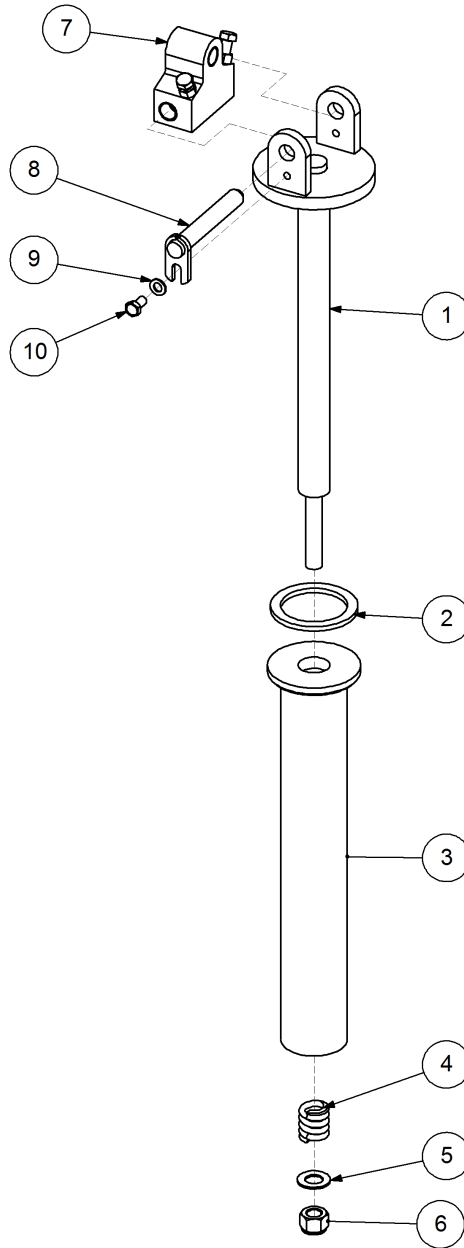

Key	Part Number	Description	Qty
-----	-------------	-------------	-----

P/N 260153001 Front Mount Arm - LH

P/N 260153001

Front Mount Arm - LH

Key	Part Number	Description	Qty
1	080121200	Nut M12 Nyloc	4
2	035113250	Flat Washer 1/2" ID	8
3	260153002	Front Mount - LH	1
4	260153025	Front Support Grab	1
5	260902013	Link Plate	1
6	124225175	Spring - Tension	1
7	260153032	Latch Handle - LH	1

Key	Part Number	Description	Qty
-----	-------------	-------------	-----

P/N 260902220 Auger Centre Pivot - RH

P/N 260902220

Auger Centre Pivot - RH

Key	Part Number	Description	Qty
1	260902060	Support Shaft	1
2	193100766	Brake Disc	1
3	260902064	Support Sleeve	1
4	124105708	Spring - Compression	1
5	035119380	Flat Washer 3/4" ID	1
6	030130191	Nut 3/4" UNC Nyloc	1
7	260902129	Support Block	1
8	260902142	Centre Pivot Pin	1
9	085110000	Flat Washer 10 ID	1
10	050100208	Bolt Hex Hd M10 x 20	1