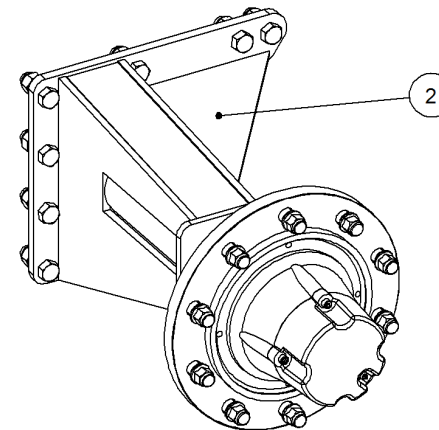

P/N 248121002 Axle Hub & Stub Kit - 15T (10 stud) x 3.0m

P/N 248121002 Axle Hub & Stub Kit - 15T (10 stud) x 3.0m

Key	Part Number	Description	Qty
1	240124000	Axle Hub & Stub - Drive - 15T (10 stud) x 3.0m	1
2	241124000	Axle Hub & Stub - Lazy - 15T (10 stud) x 3.0m	1
3	000190638	Bolt Hex Hd 3/4" UNC x 2-1/2"	20
4	030130191	Nut 3/4" UNC Nyloc	20

Key	Part Number	Description	Qty