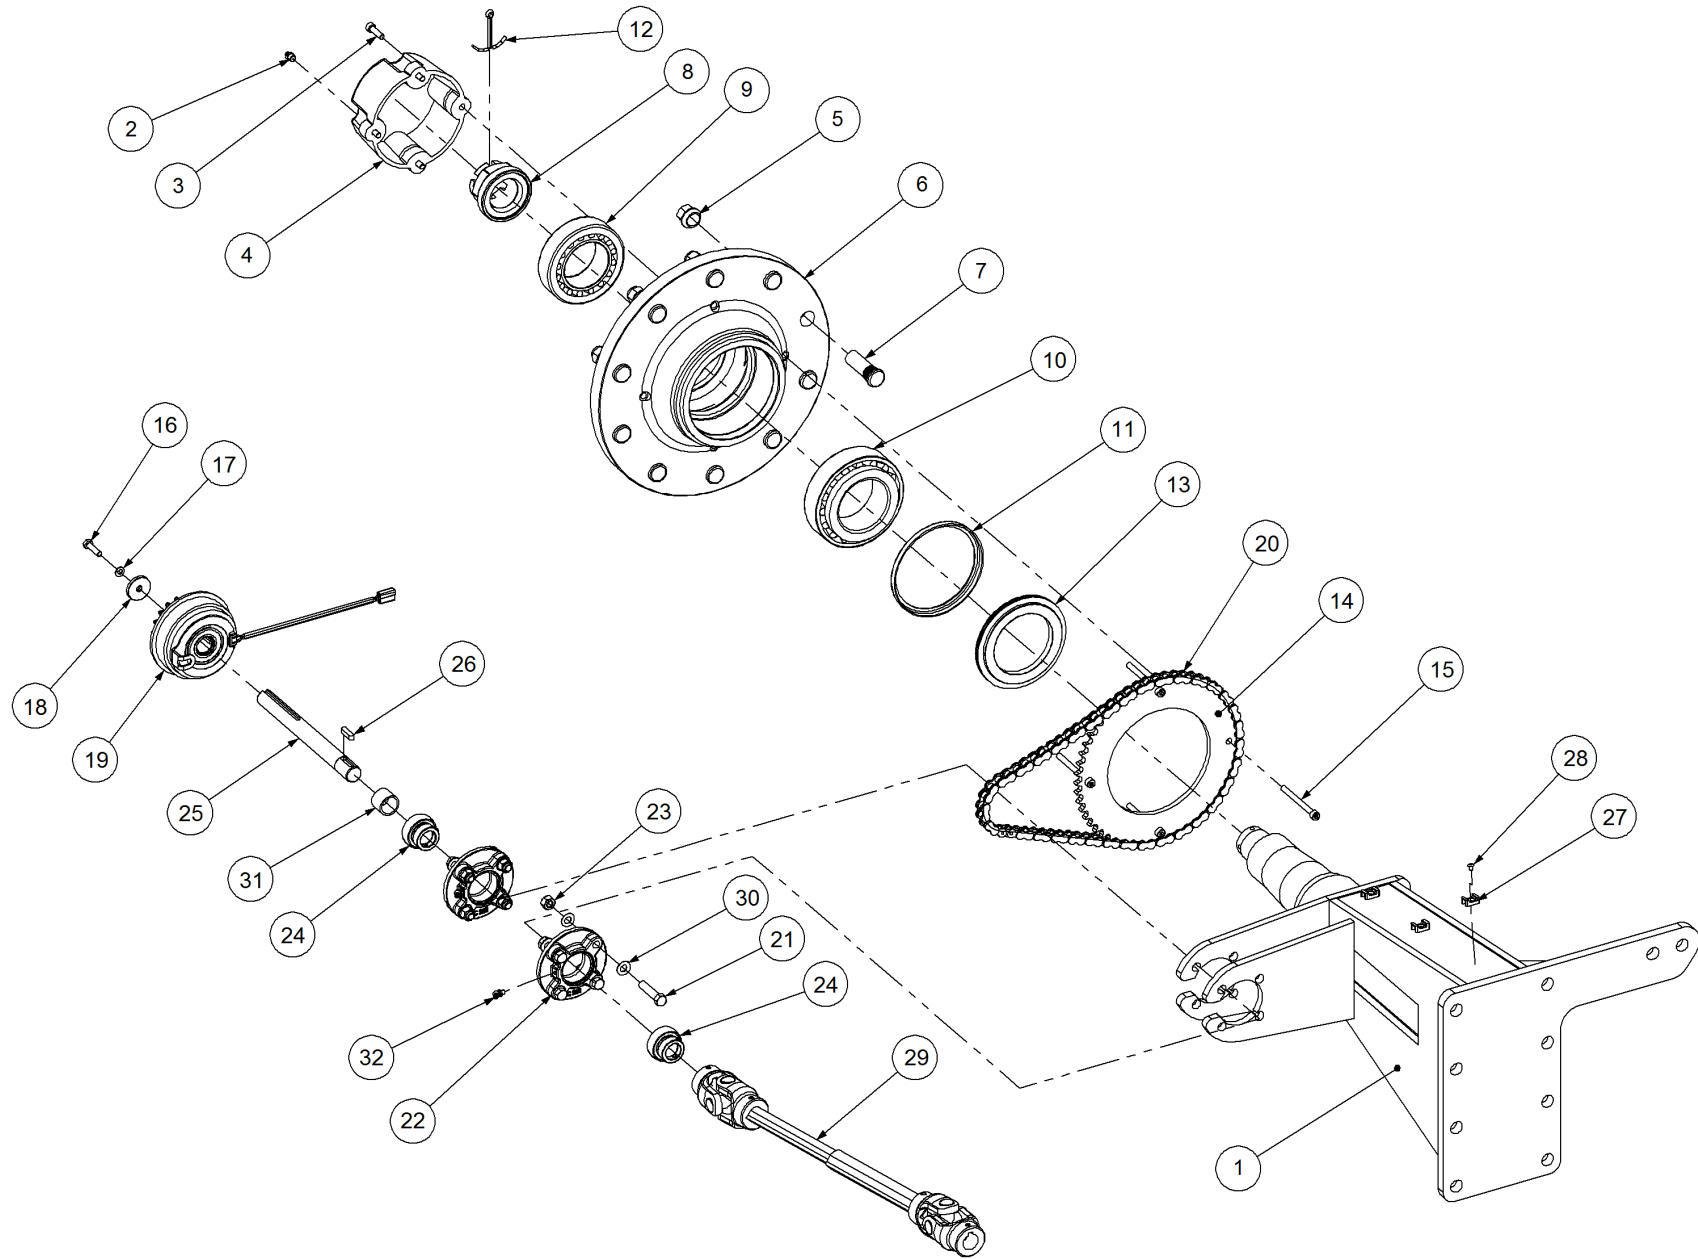

Key	Part Number	Description	Qty
------------	--------------------	--------------------	------------

P/N 240124000 Axle Hub & Stub - Drive - 15T (10 stud) x 3.0m

Key	Part Number	Description	Qty
1	240124001	Axle - Drive	1
2	111103000	Grease Nipple 1/8" BSP	1
3	060108030	Cap Screw M8 x 30	4
4	249092007	Grease Cap	1
5	080162203	Wheel Nut M22	10
6	139110102	Hub - 10 stud	1
7	056220700	Wheel Stud M22 x 70	10
8	139110103	Axle Nut M50	1
9	135033215	Bearing Tapered Roller 75 ID	1
10	135033217	Bearing Tapered Roller 85 ID	1
11	139092009	Wear Ring	1
12	092206080	Split Pin 6.3 Dia x 80	1
13	139092008	Seal 100 ID	1
14	249150544	Sprocket Plate 5/8" BS x 54T	1
15	060108050	Cap Screw M8 x 50	4
16	000080325	Bolt Hex Hd 5/16" UNC x 1-1/4"	1
17	036108000	Spring Washer 5/16" ID	1
18	290000002	Retainer Washer	1
19	115005314	Electric Clutch w/- 18T Sprocket	1
20	249094000	Chain 5/8" Simplex O'ring	1
21	000110505	Bolt Hex Hd 7/16" x 2" UNC	8
22	136220500	Bearing Housing - 4 Bolt	2
23	030130111	Nut 7/16" UNC Nyloc	8
24	135520525	Bearing - 1" ID	2
25	290000003	Clutch Shaft	1
26	182070830	Key 7 x 8 x 30 Lg	1
27	115001512	Cable Clamp	3
28	094105000	Pop Rivet 3/16" Steel	3
29	131210490	Drive Shaft & Universal	1
30	035111220	Flat Washer 7/16" ID	16
31	240000000	Bush	1
32	111206450	Grease Nipple 1/4" UNF - 45°	2