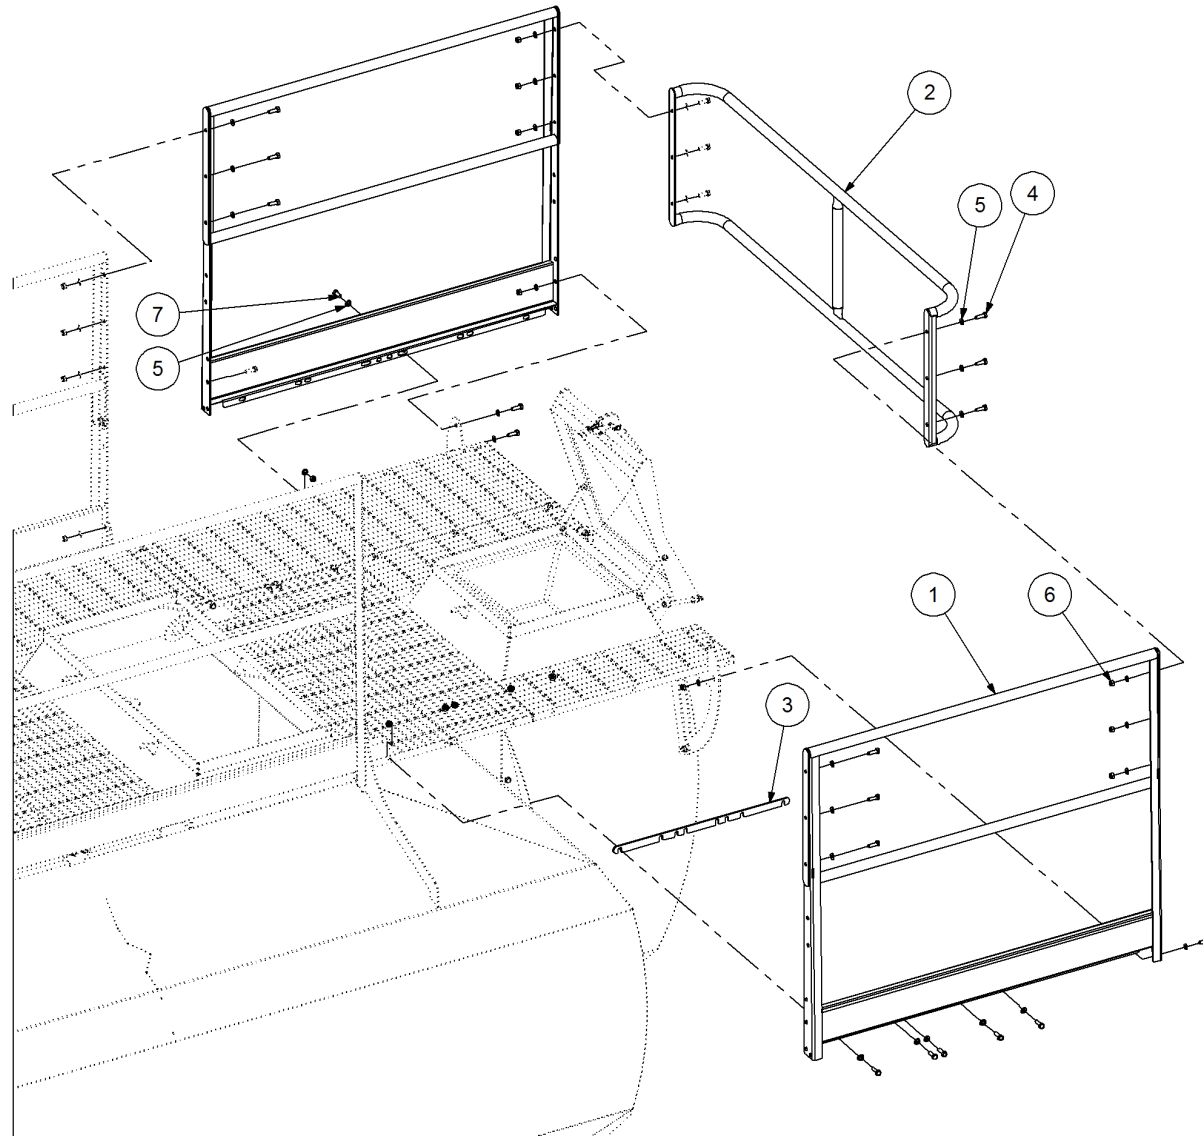

P/N 201600210 SSB Handrail Kit - 600L

Key	Part Number	Description	Qty
1	206133005	Handrail	2
2	206602092	Handrail - Front Brace	1
3	206122003	Handrail Spacer	1
4	050100308	Bolt Hex Hd M10 x 30	18
5	085110000	Flat Washer 10 ID	35
6	080121000	Nut M10 Nyloc	16
7	050100258	Bolt Hex Hd M10 x 25	1

Key	Part Number	Description	Qty