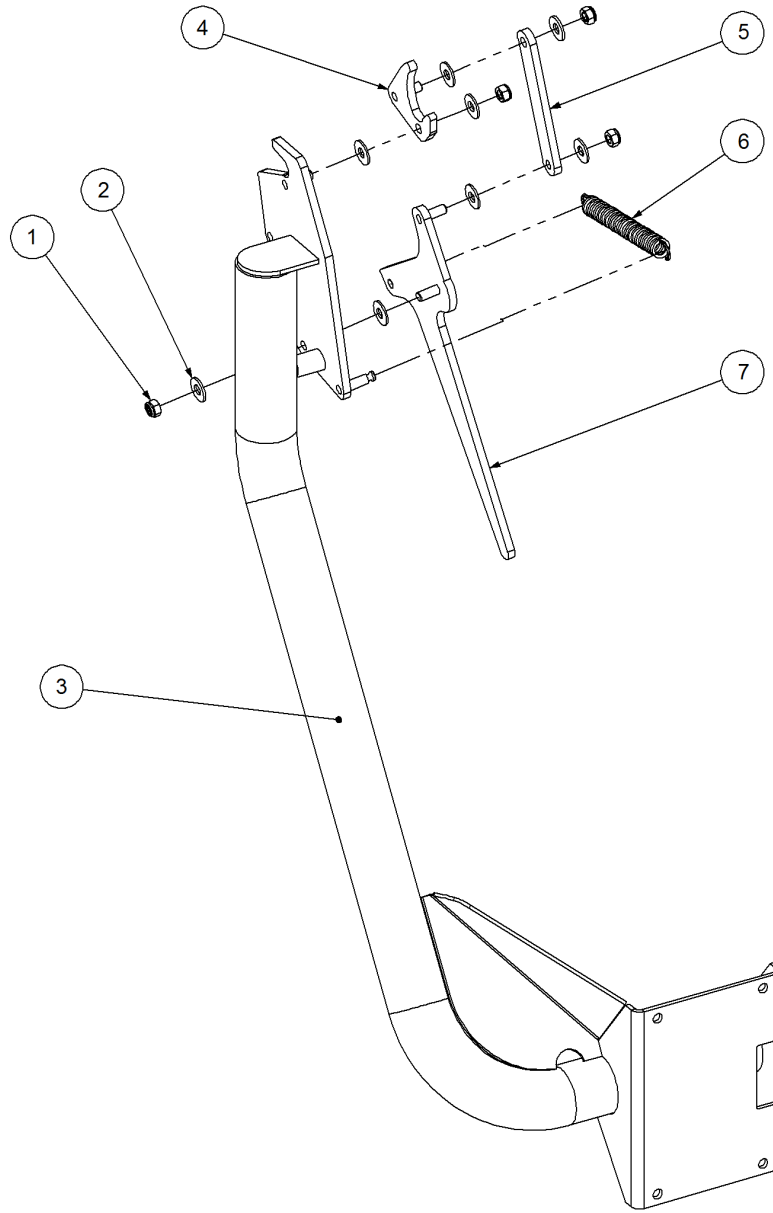

P/N 260153001 Front Mount Arm - LH

P/N 260153001

Front Mount Arm - LH

Key	Part Number	Description	Qty
1	080121200	Nut M12 Nyloc	4
2	035113250	Flat Washer 1/2" ID	8
3	260153002	Front Mount - LH	1
4	260153025	Front Support Grab	1
5	260902013	Link Plate	1
6	124225175	Spring - Tension	1
7	260153032	Latch Handle - LH	1

Key	Part Number	Description	Qty