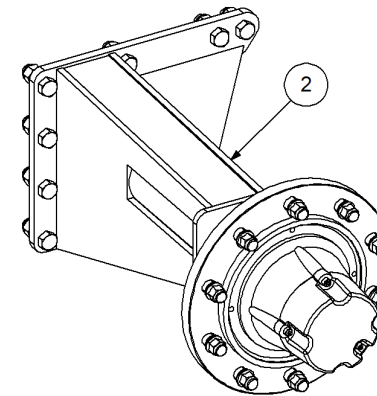

P/N 248121000

Axle Hub & Stub Kit - 15T (10 stud) x 3.2m

Key	Part Number	Description	Qty
1	240120000	Axle Hub & Stub - Drive - 15T (10 stud) x 3.2m	1
2	241120001	Axle Hub & Stub - Lazy - 15T (10 stud) x 3.2m	1
3	000190638	Bolt Hex Hd 3/4" UNC x 2-1/2"	20
4	030130191	Nut 3/4" UNC Nyloc	20

Key	Part Number	Description	Qty