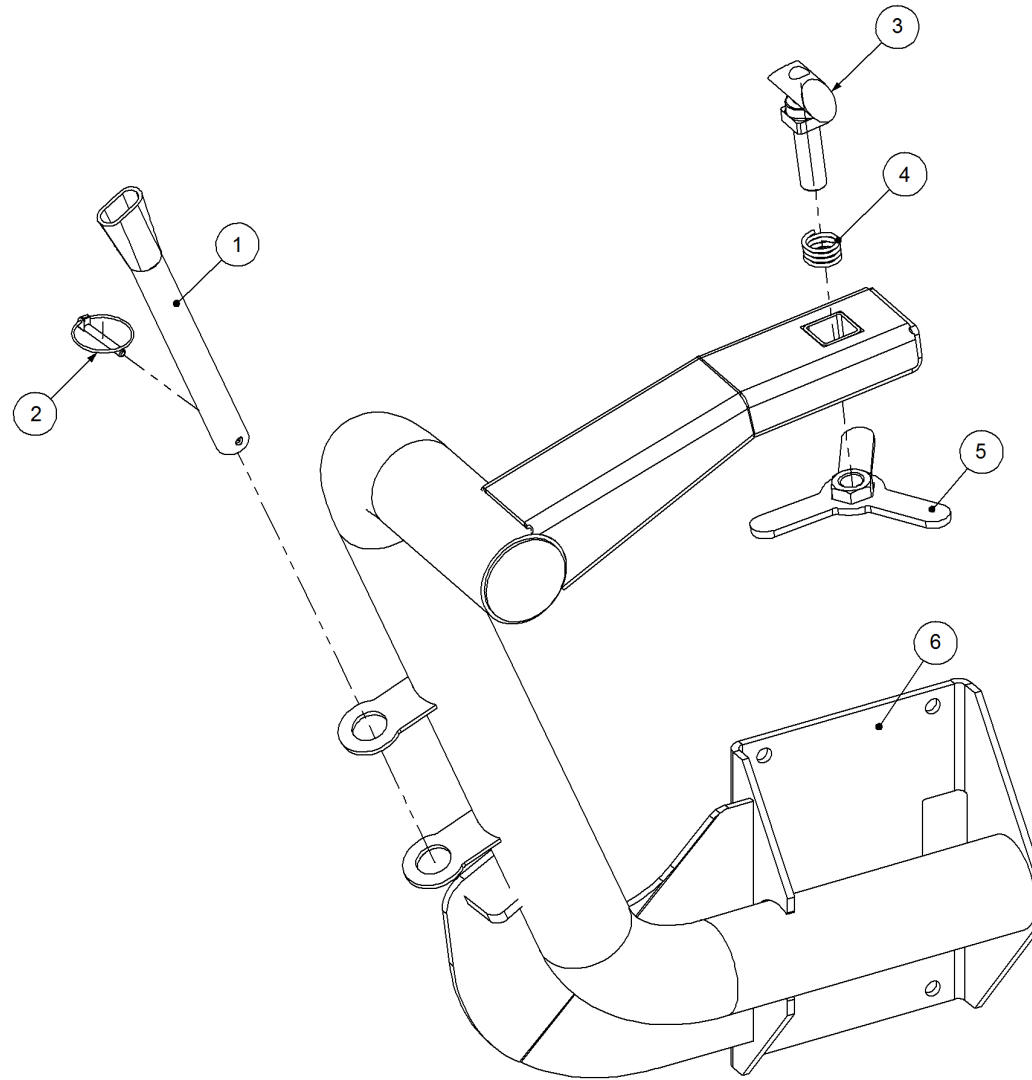

P/N 260152031

Rear Mount Arm - RH

Key	Part Number	Description	Qty
1	260902315	Handle Extension	1
2	095106000	Lynch Pin 6mm	1
3	260902320	T Bolt	1
4	260902318	Spring - Compression 22.5 ID	1
5	260902312	Handle	1
6	260152050	Rear Mount - RH	1

Key	Part Number	Description	Qty