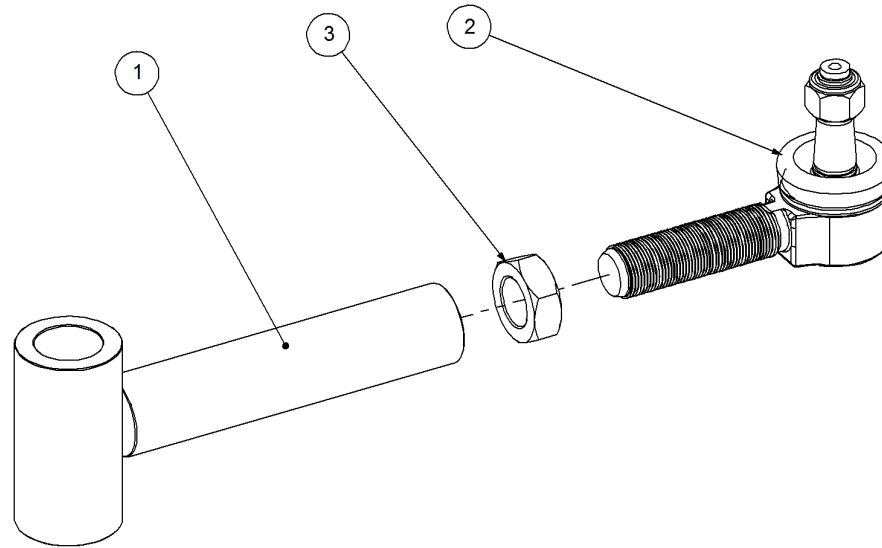

P/N 230606015 Secondary Lever Assy

Key	Part Number	Description	Qty
1	230606011	Secondary Lever	1
2	145003859	Tie Rod End - RH	1
3	145003861	Nut Lock 1" x 16 TPI - RH	1

Key	Part Number	Description	Qty