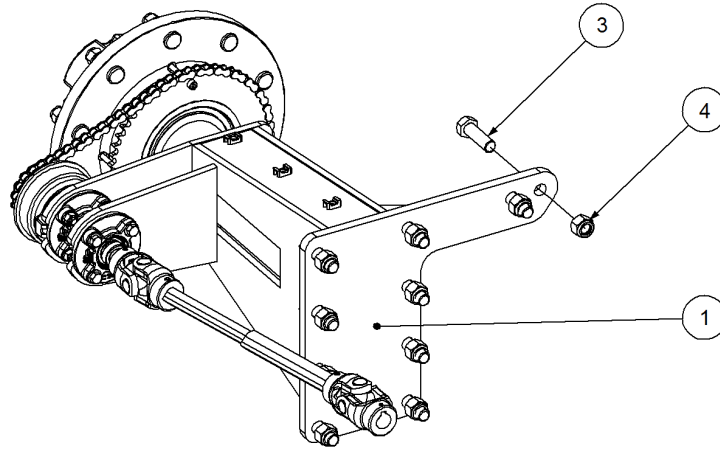

P/N 248121002 Axle Hub & Stub Kit - 15T (10 stud) x 3.0m

P/N 248121002 Axle Hub & Stub Kit - 15T (10 stud) x 3.0m

Key	Part Number	Description	Qty
1	240124000	Axle Hub & Stub - Drive - 15T (10 stud) x 3.0m	1
2	241124000	Axle Hub & Stub - Lazy - 15T (10 stud) x 3.0m	1
3	000190638	Bolt Hex Hd 3/4" UNC x 2-1/2"	20
4	030130191	Nut 3/4" UNC Nyloc	20

Key	Part Number	Description	Qty