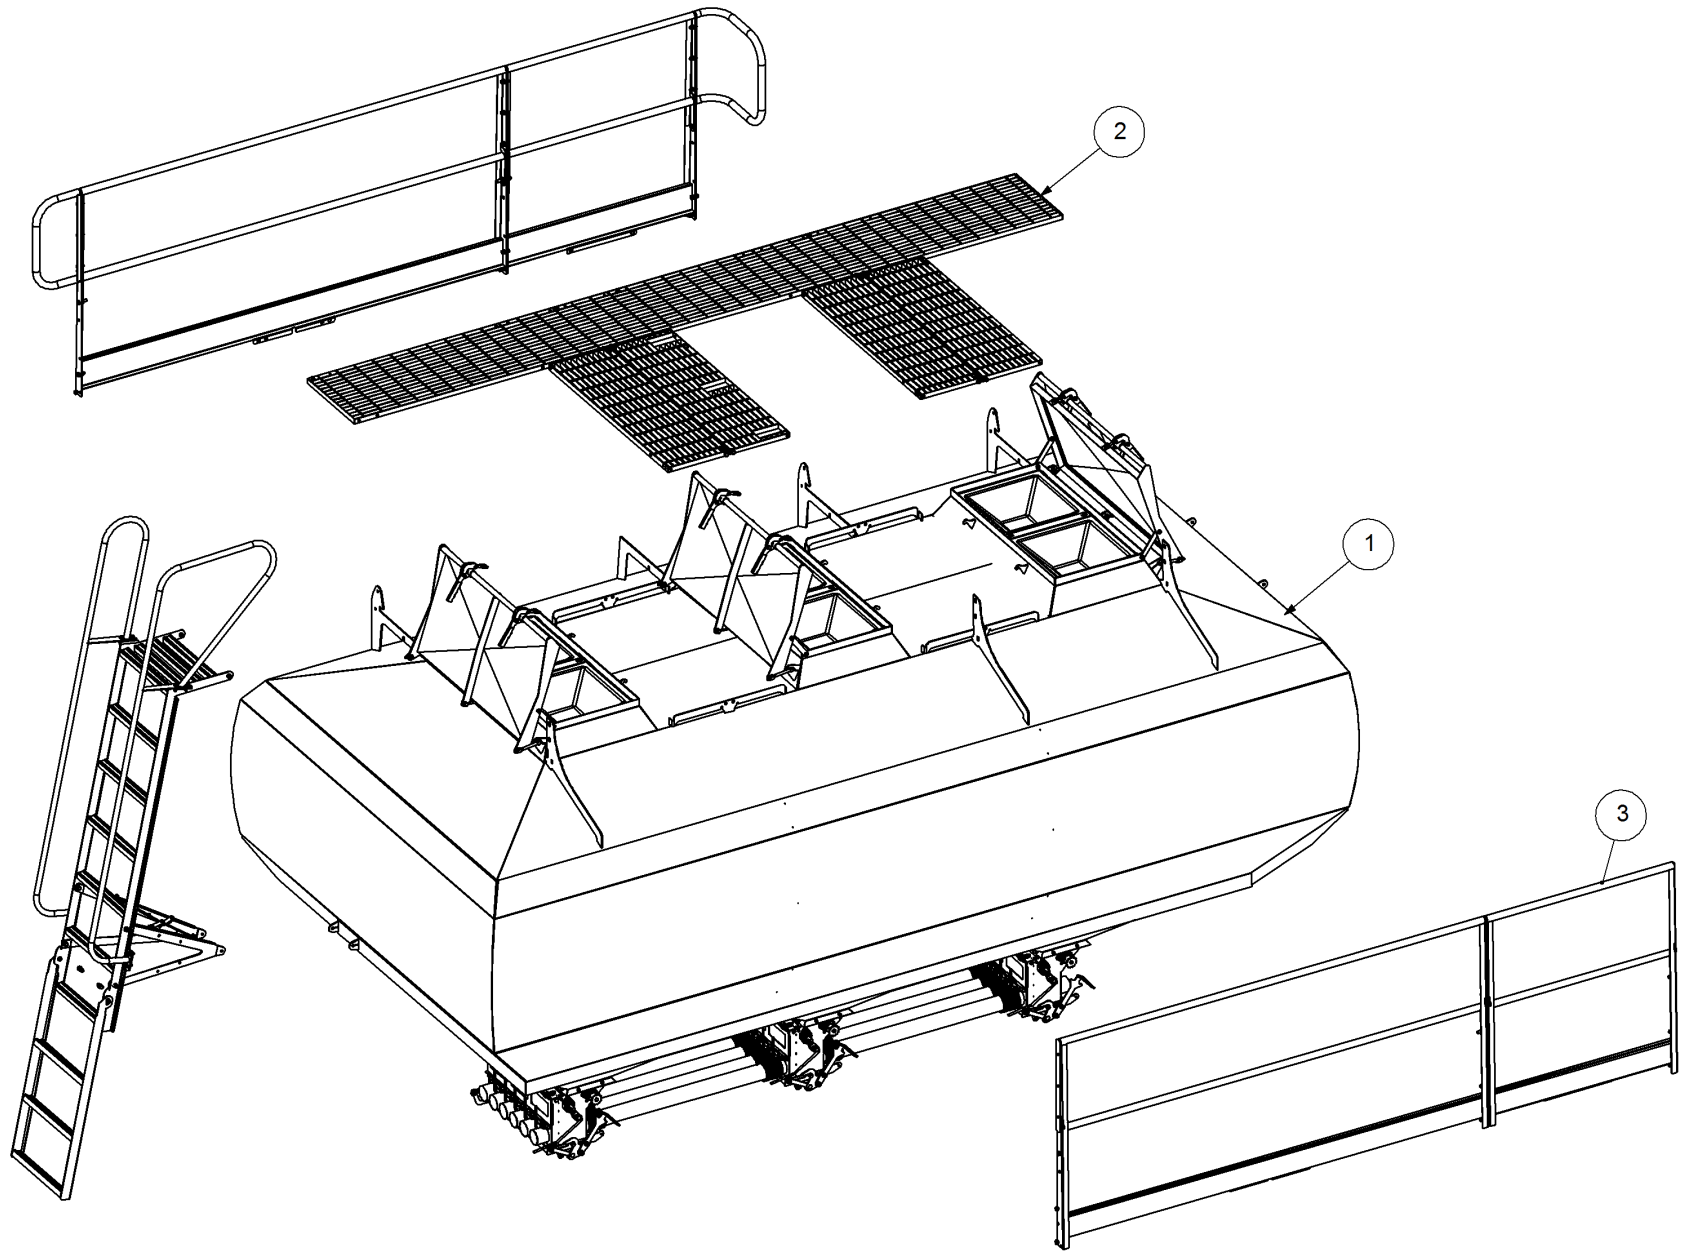

P/N 200172000

Bin Assembly - 17000 3 Bin

Key	Part Number	Description	Qty
1	200172250	Bin Sub Assembly - 17000 3 Bin	1
2	200172215	Walkway Kit - 17000 3 Bin	1
3	200153210	Handrail Kit - 15000 3 Bin	1

Key	Part Number	Description	Qty