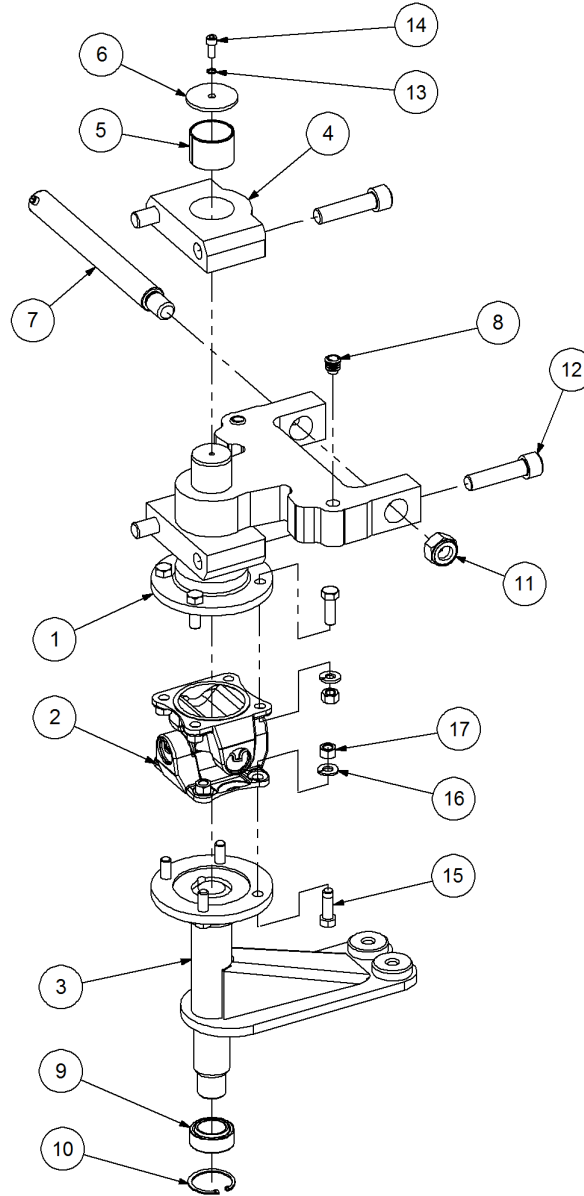

P/N 230605115 Steering Yoke Assy - Xtra Steer

P/N 230605115 Steering Yoke Assy - Xtra Steer

Key	Part Number	Description	Qty
1	230605120	Bearing Assy - Xtra Steer	1
2	230131000	Universal Assy	1
3	230605116	Bottom Shaft - Xtra Steer	1
4	214602031	Bearing Block	1
5	137131025	Bush Teflon 50 ID x 40 Lg	1
6	230605108	Top Cover	1
7	230605110	Pull Pin	1
8	195000003	End Stop	2
9	137403501	Bearing Spherical 35 ID	1
10	098205500	Circlip Internal 55mm	1
11	080122400	Nut M24 Nyloc	1
12	061120080	Cap Screw M20 x 80	4
13	086108000	Spring Washer 8 ID	1
14	060108020	Cap Screw M8 x 20	1
15	000130385	Bolt Hex Hd 1/2" UNC x 1-1/2"	8
16	036113000	Spring Washer 1/2" ID	8
17	030110131	Nut 1/2" UNC	8

Key	Part Number	Description	Qty