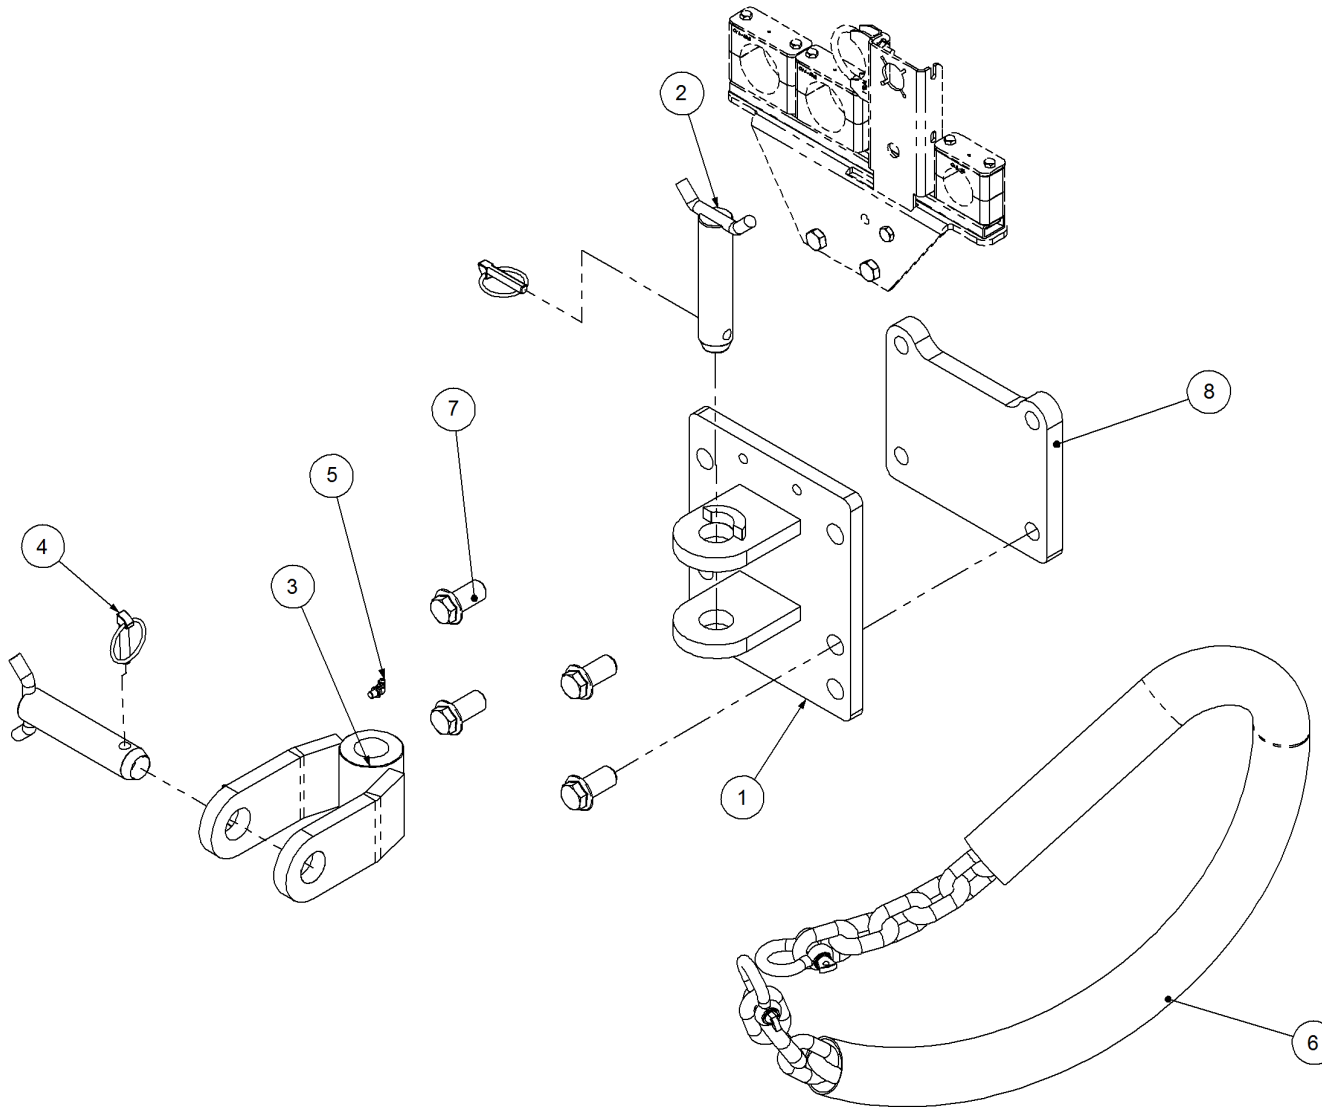

Key	Part Number	Description	Qty
-----	-------------	-------------	-----

P/N 233260100 Universal Hitch Assy w/- U Bolts

P/N 233260100 Universal Hitch Assy w/- U Bolts

Key	Part Number	Description	Qty
1	233260141	Universal Pull	1
2	085120000	Flat Washer 20 ID	4
3	080122000	Nut M20 Nyloc	4
4	233260117	Hitch Pin	2
5	233330165	Clevis	1
6	095110036	Lynch Pin 3/8"	2
7	230603025	Safety Chain Assy	1
8	073100100	U Bolt M20 suits 100 x 100 RHS	2
9	111206900	Grease Nipple 1/4" UNF - 90°	1

Key	Part Number	Description	Qty
------------	--------------------	--------------------	------------

P/N 233260145 Universal Hitch Assy w/- Adaptor Plate

Key	Part Number	Description	Qty
1	233260141	Universal Pull	1
2	233260117	Hitch Pin	2
3	233330165	Clevis	1
4	095110036	Lynch Pin 3/8"	2
5	111206750	Grease Nipple 1/4" UNF - 75°	1
6	230603025	Safety Chain Assy	1
7	054200409	Bolt Hex Hd M20 x 40 Durlok	4
8	233260113	Adaptor Plate	1