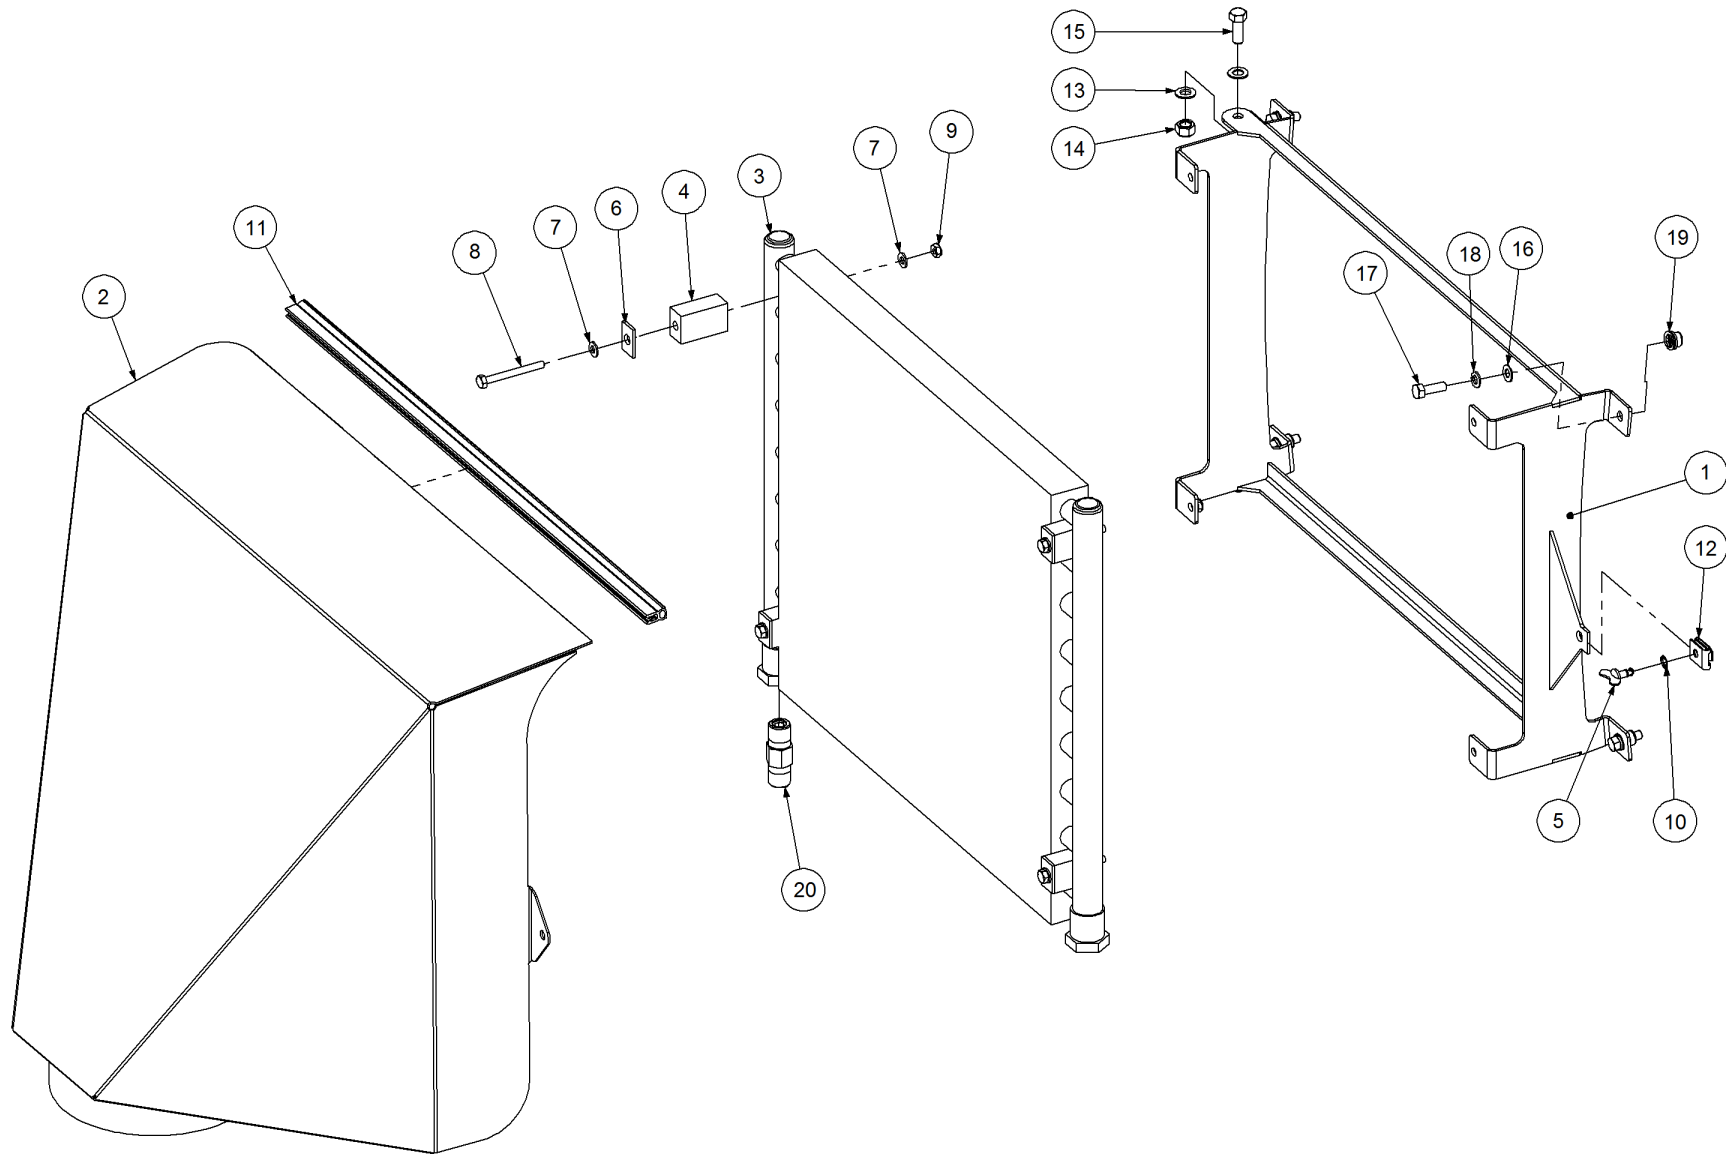

P/N 205600010 Cooler Assy

P/N 205600010 Cooler Assy

Key	Part Number	Description	Qty
1	205603001	Cooler Mount	1
2	205600001	Cooler Shroud	1
3	163109241	Oil Cooler	1
4	197203050	Rubber Cooler Mount	4
5	067852260	Wing Hd Stud -1/4 Turn Fastener	1
6	203154007	Spacer Washer	4
7	035106151	Flat Washer 1/4" ID	8
8	000060635	Bolt Hex Hd 1/4" UNC x 2-1/2"	4
9	030130061	Nut 1/4" UNC Nyloc	4
10	067853420	Retainer -1/4 Turn Fastener	1
11	205600006	Rubber Seal	1
12	067854101	Receptacle -1/4 Turn Fastener	1
13	035110191	Flat Washer 3/8" ID	4
14	030130101	Nut 3/8" UNC Nyloc	2
15	000100255	Bolt Hex Hd 3/8" UNC x 1"	2
16	035108161	Flat Washer 5/16" ID	4
17	000080255	Bolt Hex Hd 5/16" UNC x 1"	4
18	036108000	Spring Washer 5/16" ID	4
19	030170081	Nut 5/16" UNC Huck	4
20	200122350	Relief Valve	1

Key	Part Number	Description	Qty