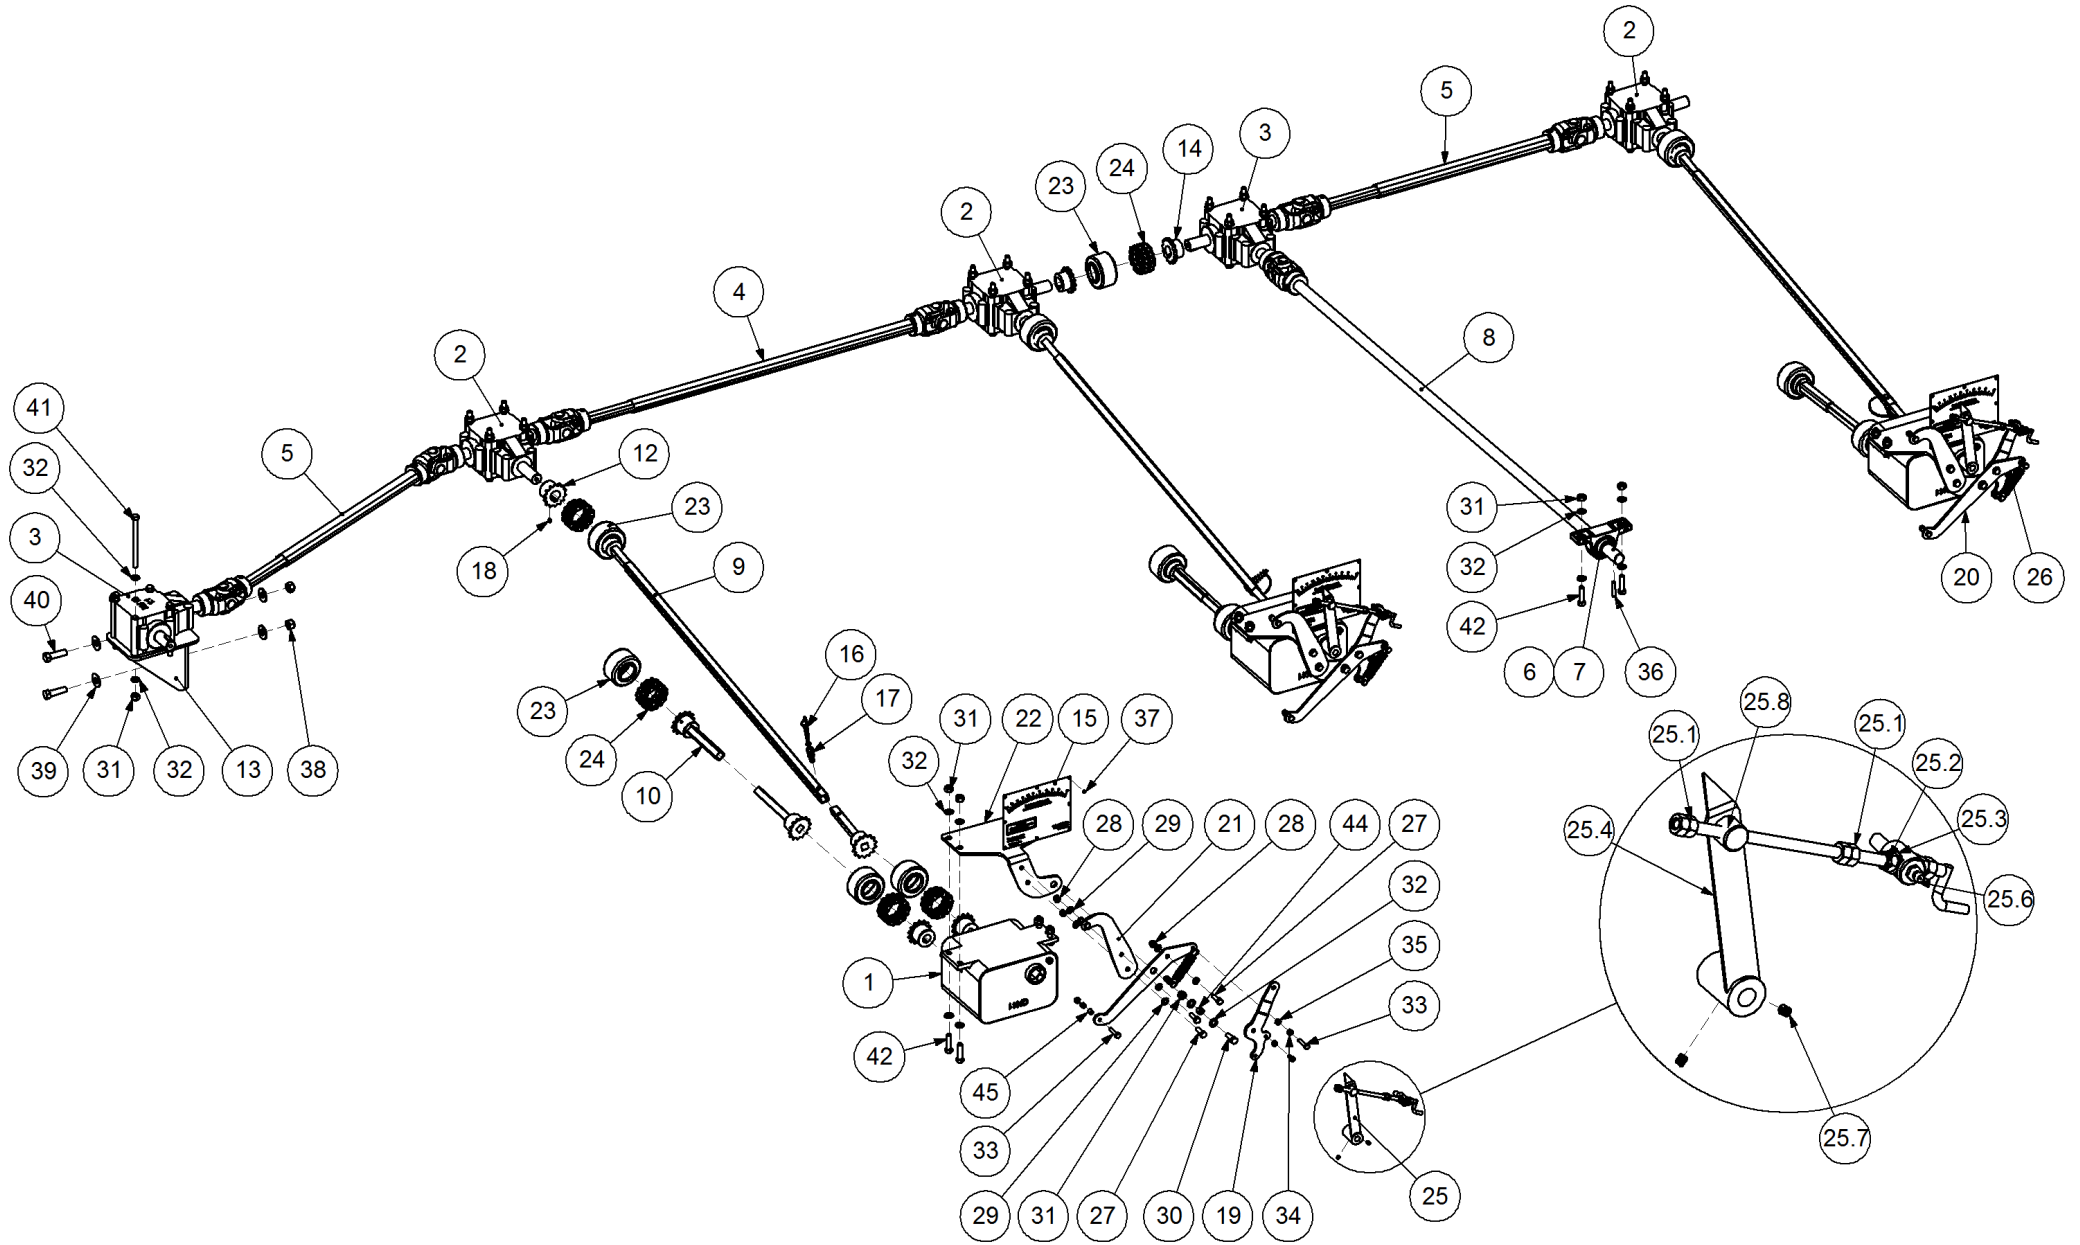

P/N 290153002 Drive Kit - Linear Control

Key	Part Number	Description	Qty	Key	Part Number	Description	Qty
1	290000030	Zero Max QX41 w/- Sprockets & Shafts	3	25.6	111206000	Grease Nipple 1/4" UNF	1
2	130010111	Gearbox - Ratio 3.25:1	3	25.7	013110606	Grub Screw 1/4" UNC x 1/4"	2
2.1	130025477	Seal 25 ID - Gearbox	3	25.8	209600001	Indicator Adjusting Screw	1
3	130010006	Gearbox - Ratio 1:1	2	26	124148050	Spring - Tension	3
3.1	130025477	Seal 25 ID - Gearbox	3	27	000080255	Bolt Hex Hd 5/16" UNC x 1"	9
4	131210100	Drive Shaft & Universal	1	28	030130081	Nut 5/16" UNC Nyloc	9
5	131210720	Drive Shaft & Universal	2	29	035108161	Flat Washer 5/16" ID	18
6	135520525	Bearing - 1" ID	1	30	000100255	Bolt Hex Hd 3/8" UNC x 1"	3
7	136420500	Bearing Housing - Pillow Block	1	31	030130101	Nut 3/8" UNC Nyloc	37
8	290602055	Crank Shaft w/- Universal	1	32	035110191	Flat Washer 3/8" ID	74
9	290601080	Drive Tube	3	33	000060325	Bolt Hex Hd 1/4" UNC x 1-1/4"	12
10	290000009	Drive Tube w/- Sprocket - 150 Lg	3	34	030110061	Nut 1/4" UNC	9
11	290000007	Drive Shaft w/- Sprocket - 170 Lg	3	35	030130061	Nut 1/4" UNC Nyloc	12
12	290000034	Sprocket (Plastic) 1/2" BS x 14T - 25 ID	3	36	090106038	Roll Pin 1/4" x 1-1/2"	1
13	212602022	Gearbox Mount	1	37	094103001	Pop Rivet 1/8" Aluminium	24
14	127120141	Sprocket (Steel) 1/2"BS x 14T - 25 ID	2	38	030130131	Nut 1/2" UNC Nyloc	2
15	192017514	Calibration Dial	3	39	035113250	Flat Washer 1/2" ID	4
16	095306050	Lynch Pin 1/4"	3	40	000130505	Bolt Hex Hd 1/2" UNC x 2"	2
17	124112032	Spring - Compression	3	41	000101255	Bolt Hex Hd 3/8" UNC x 5"	20
18	013110606	Grub Screw 1/4" UNC x 1/4"	4	42	000100385	Bolt Hex Hd 3/8" UNC x 1-1/2"	14
19	209601005	Actuator Spring Arm	3	43	010106012	Cap Screw 1/4" UNC x 1/2"	3
20	209601003	Actuator Main Arm	3	44	208400076P	Indent Plate Spacer - 4 Way	3
21	209601004	Actuator Top Arm	3	45	209601006	Bush	12
22	209601002	Actuator Base Plate	3				
23	131000004	Chain Boot	7				
24	125412120	Chain 1/2" BS Duplex 13L	7				
25	209601001	Linear Calibration Adjustment Kit	3				
25.1	030110081	Nut 5/16" UNC	6				
25.2	030130081	Nut 5/16" UNC Nyloc	1				
25.3	035108161	Flat Washer 5/16" ID	2				
25.4	209600005	Calibration Indicator	1				
25.5	290601007	Screw Swivel	1