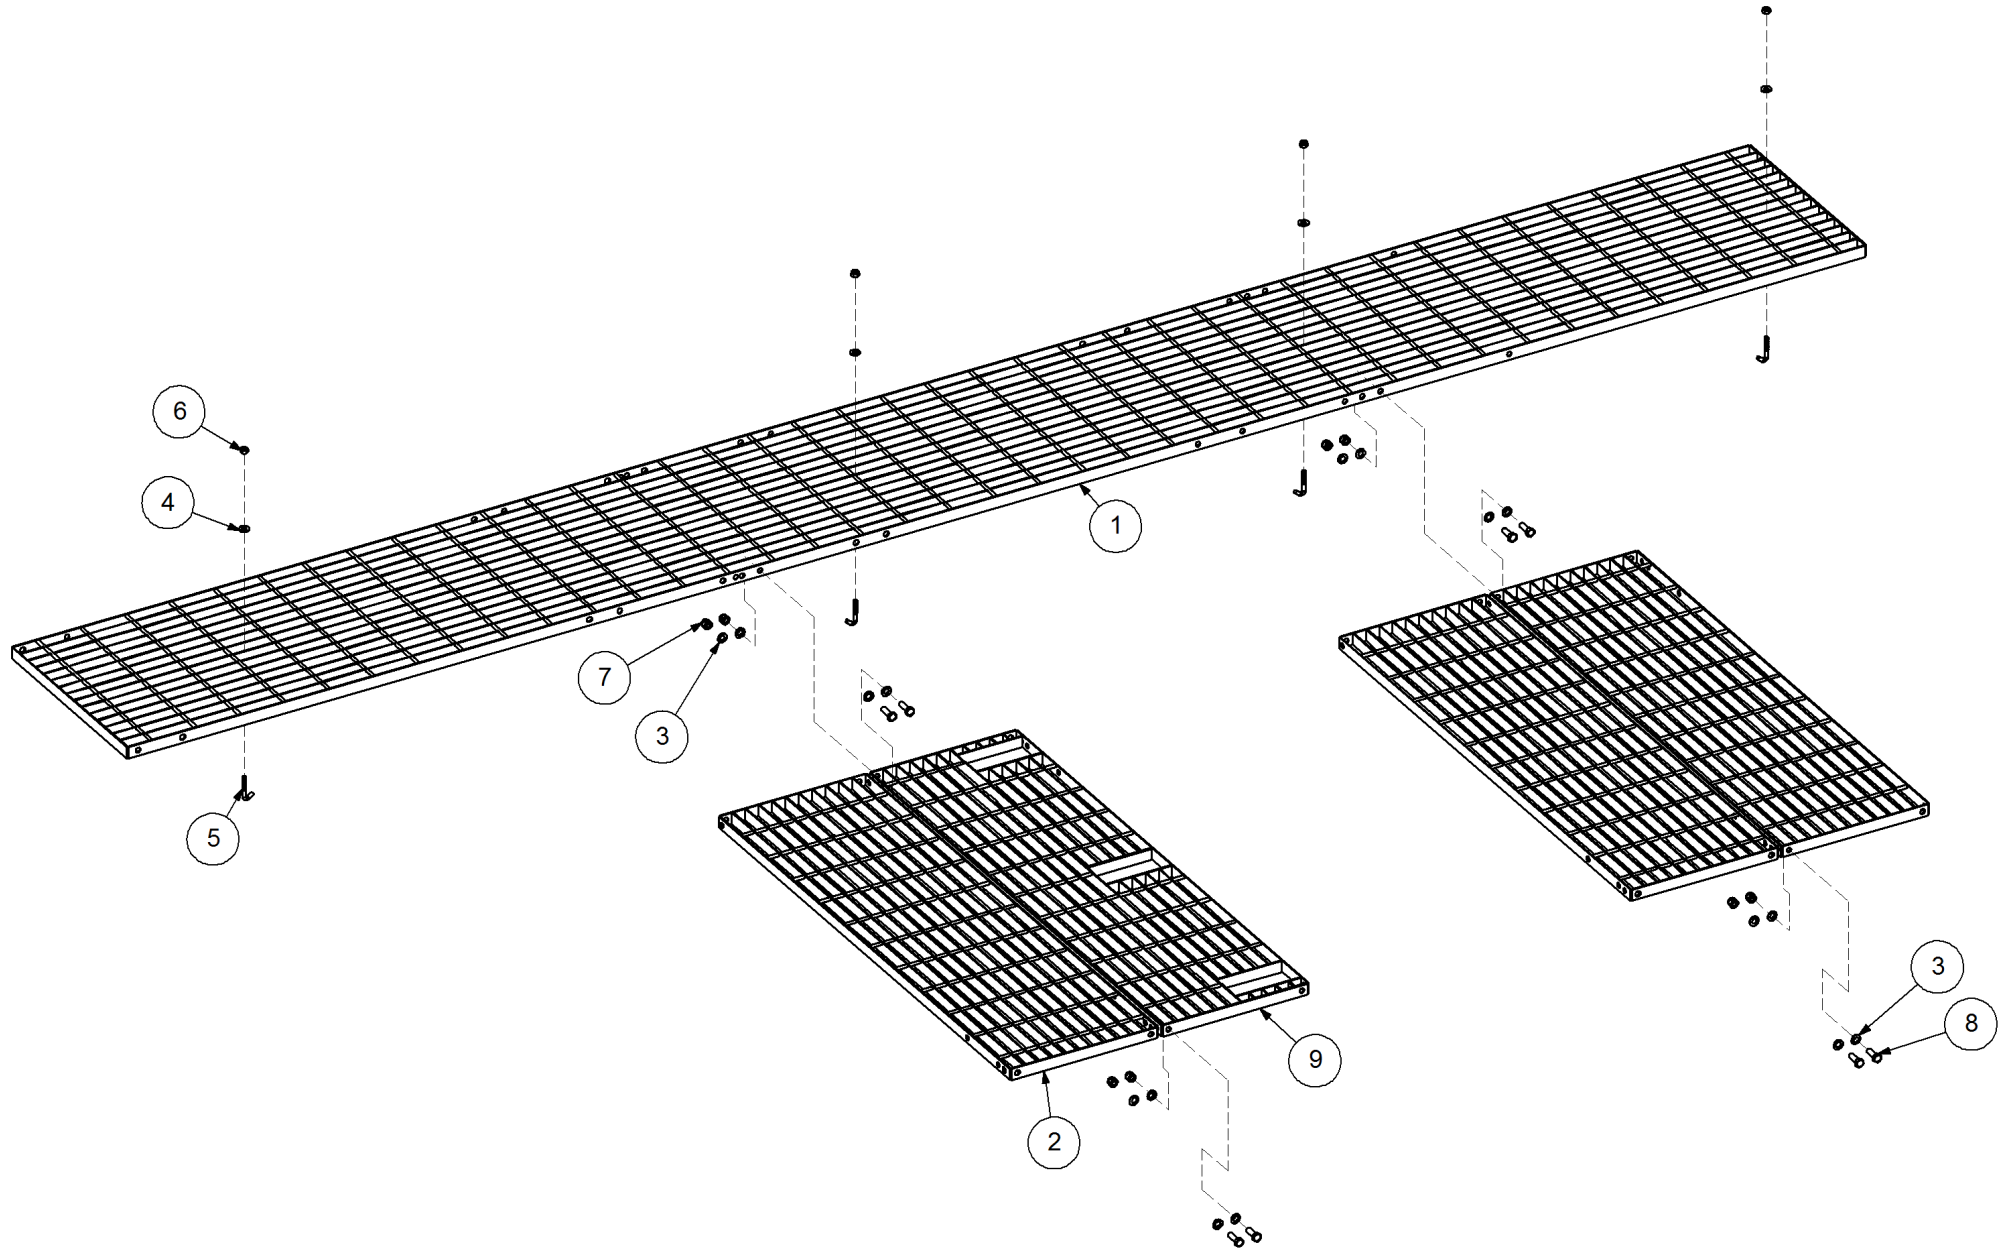

P/N 200172215 Walkway Kit - 17000 3 Bin

Key	Part Number	Description	Qty
1	193453391	Walkway Panel	1
2	193333114	Walkway Panel	3
3	085110000	Flat Washer 10 ID	16
4	085108000	Flat Washer 8 ID	4
5	057080000	J Bolt M8	4
6	080120800	Nut M8 Nyloc	4
7	080121000	Nut M10 Nyloc	8
8	050100308	Bolt Hex Hd M10 x 30	8
9	200153009	Walkway Panel w/- Cutout	1

Key	Part Number	Description	Qty