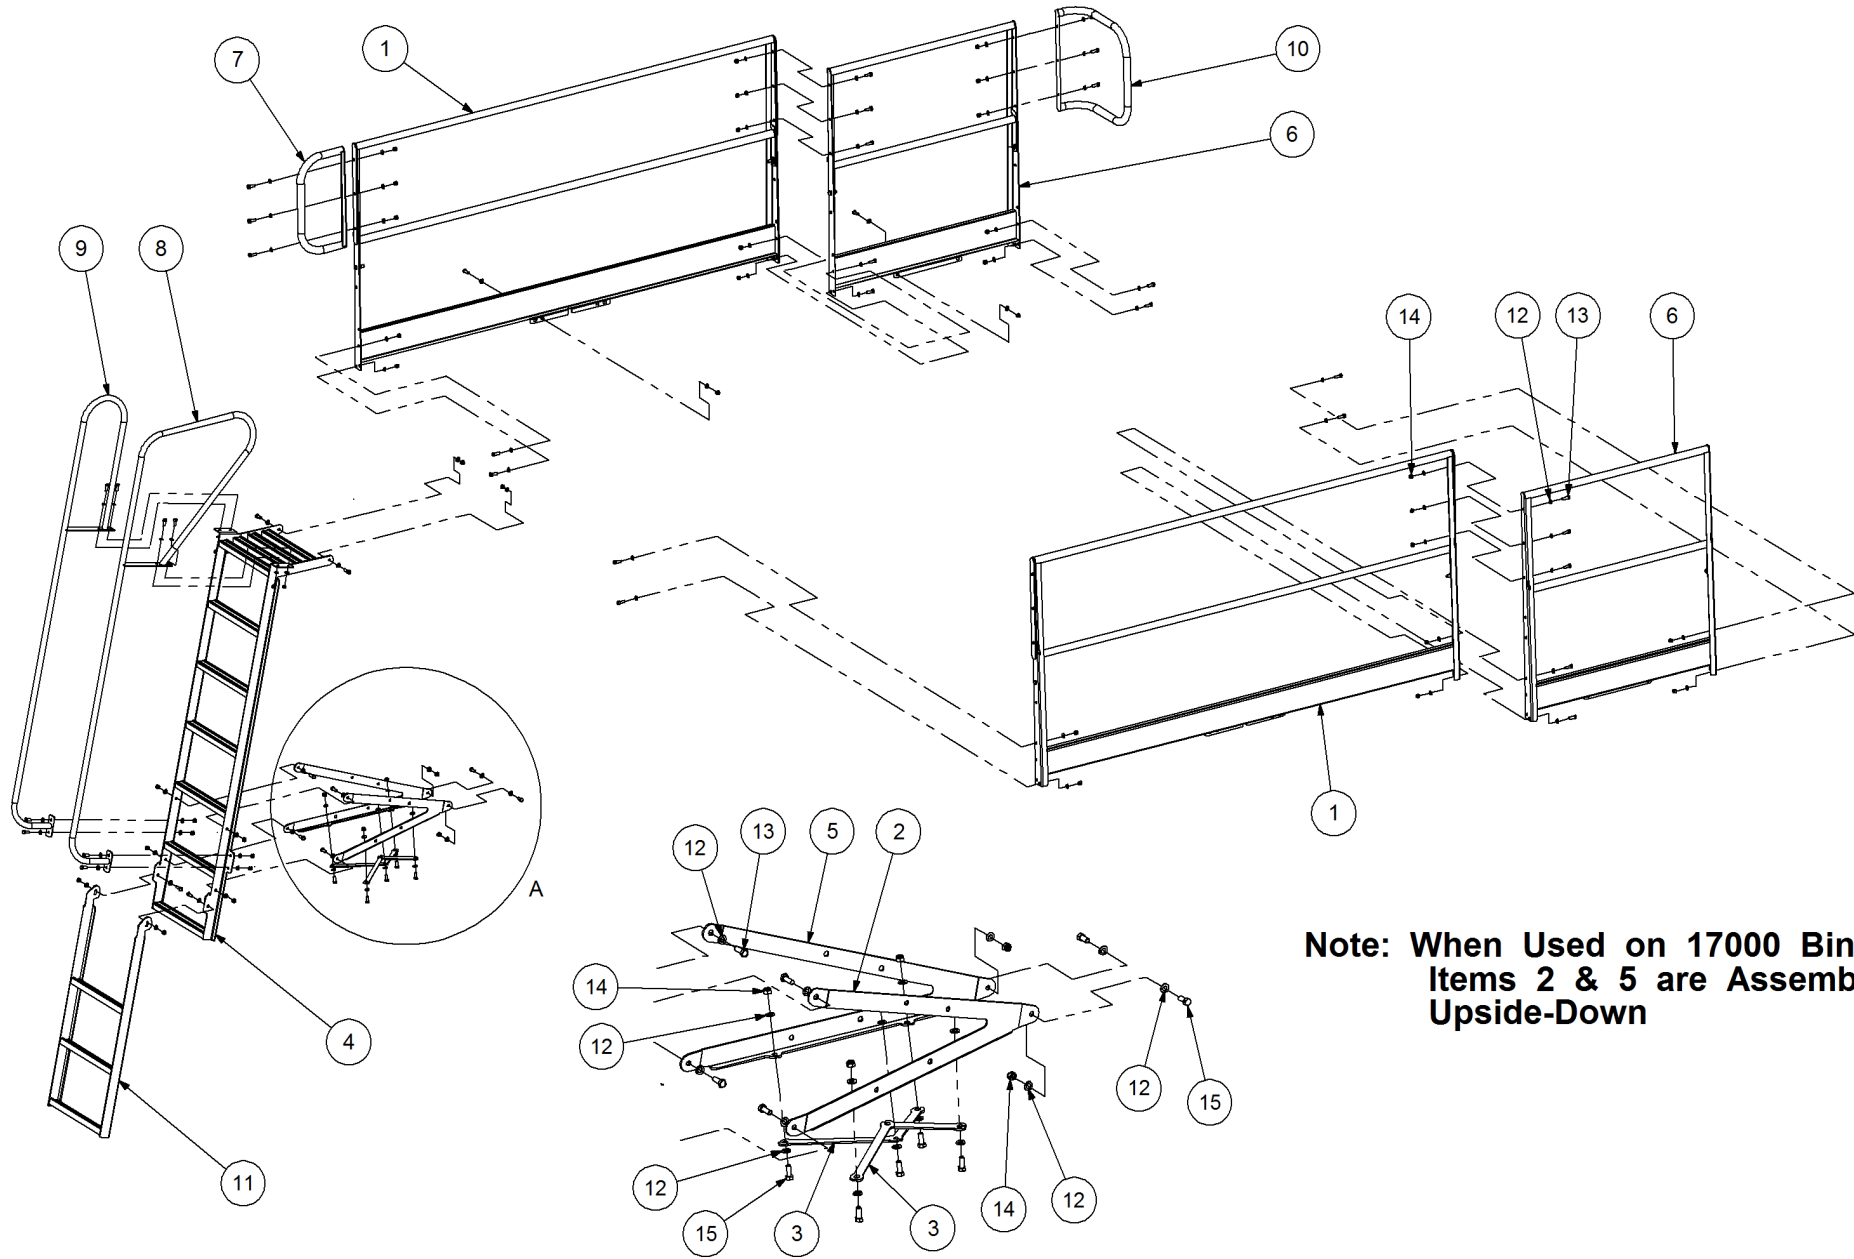

**Note: When Used on 17000 Bin
Items 2 & 5 are Assembled
Upside-Down**

P/N 200153210 Handrail Kit - 15000 3 Bin

Key	Part Number	Description	Qty
1	206153015	Handrail Assy	2
2	202123001	Ladder Stay - LH	1
3	202600006	Ladder Cross Stay	2
4	202125001	Ladder	1
5	202123002	Ladder Stay - RH	1
6	206153019	Handrail Assy - Short	2
7	206602053	Handrail End - Straight	1
8	202602004	Ladder Handrail - RH	1
9	202602005	Ladder Handrail - LH	1
10	206602052	Handrail End - Return	1
11	202120001	Ladder Extension - 3 Step	1
12	085110000	Flat Washer 10 ID	98
13	050100308	Bolt Hex Hd M10 x 30	34
14	080121000	Nut M10 Nyloc	49
15	050100258	Bolt Hex Hd M10 x 25	15

Key	Part Number	Description	Qty