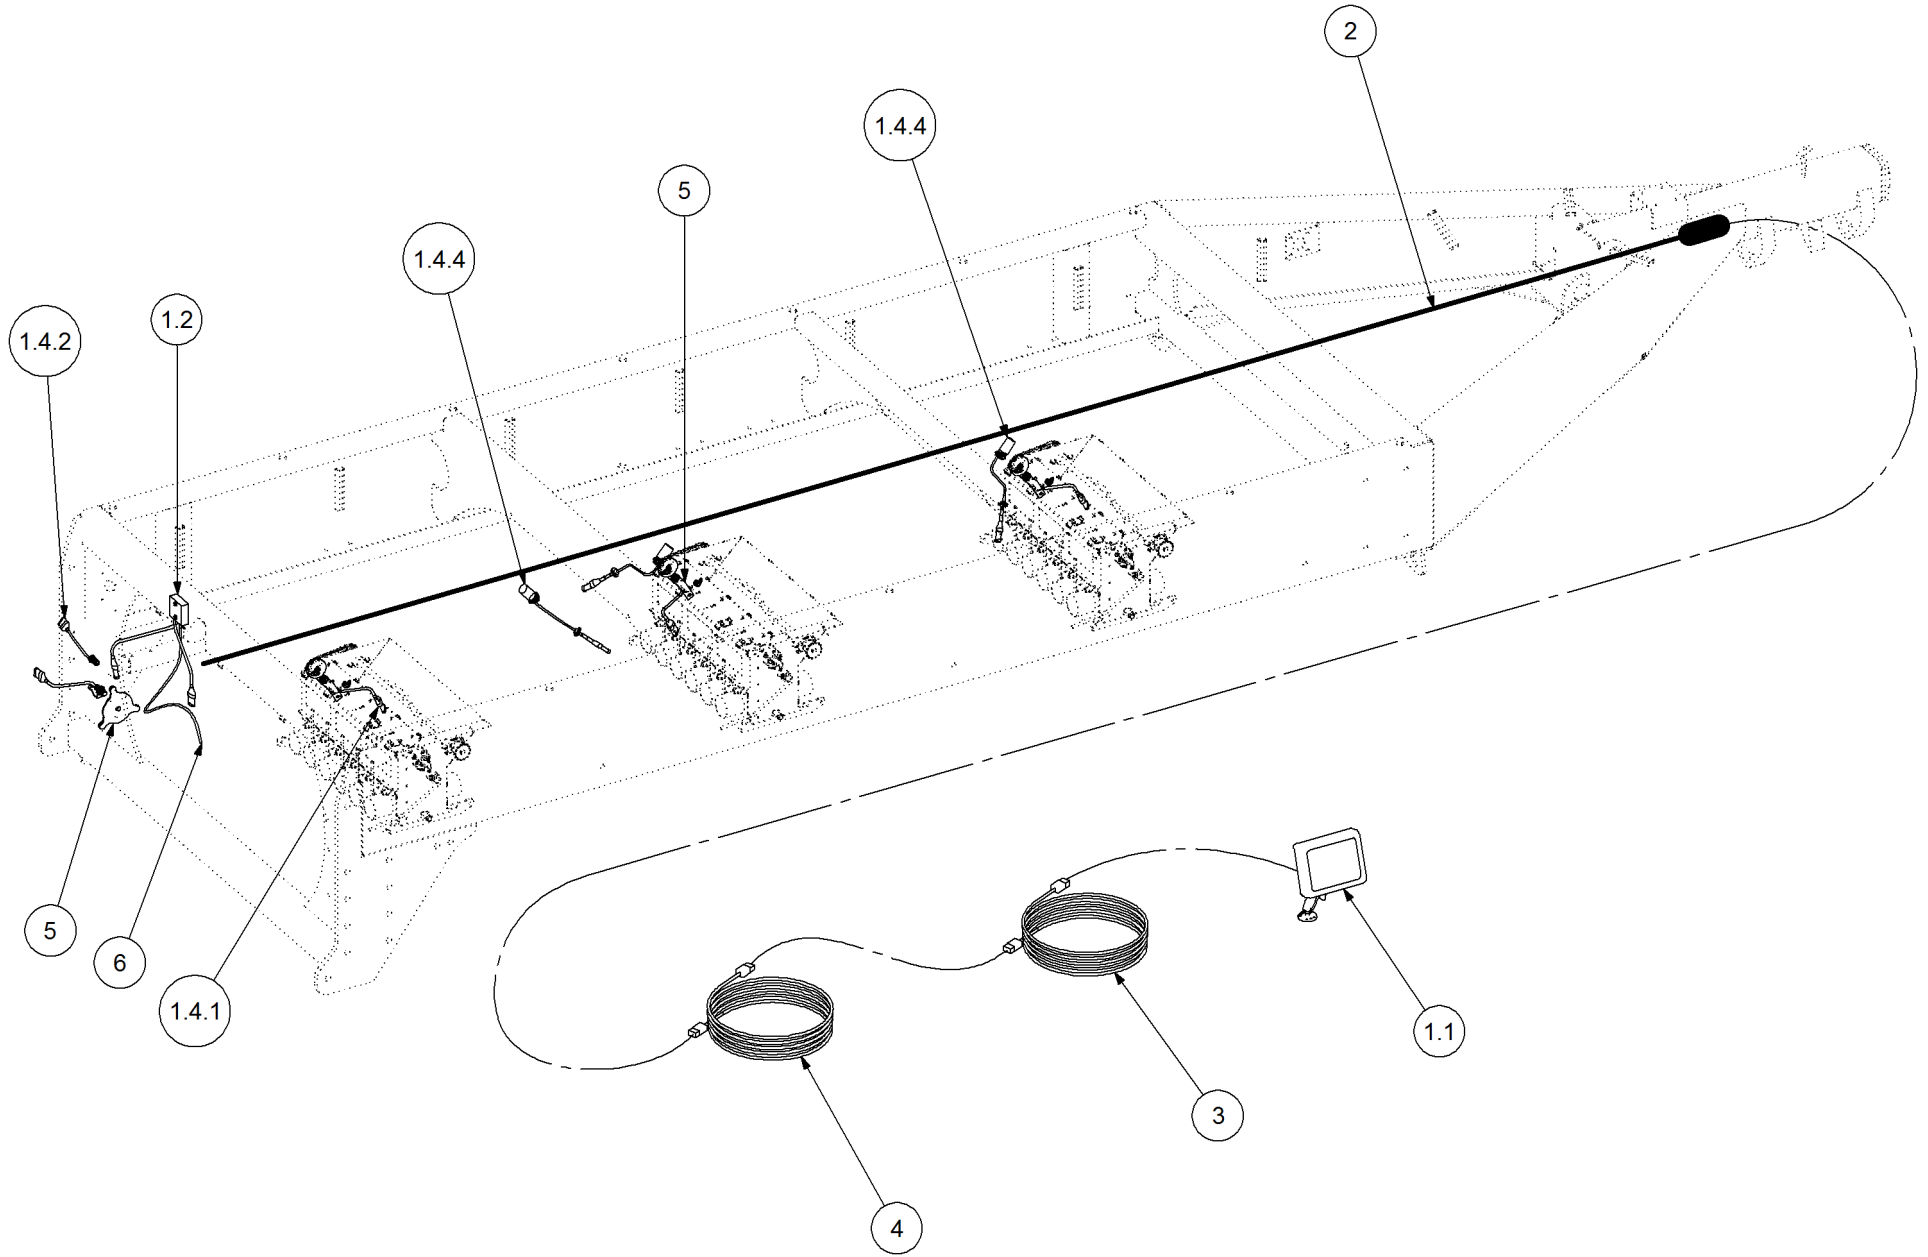

P/N 156590110 Stauff Clamp Kit

Key	Part Number	Description	Qty
1	156142160	Clamp Pipe Single 16 Dia	9
2	156162000	Clamp Top Plate	9
3	156143254	Clamp Pipe Single 25.4 Dia	9
4	156163000	Clamp Top Plate	9
5	156144280	Clamp Pipe Single 28 Dia	9
6	156164000	Clamp Top Plate	9
7	050060408	Bolt Hex Hd M6 x 40	36
8	050060458	Bolt Hex Hd M6 x 45	18
9	156180006	Stauff Rail Nut M6	54

Key	Part Number	Description	Qty