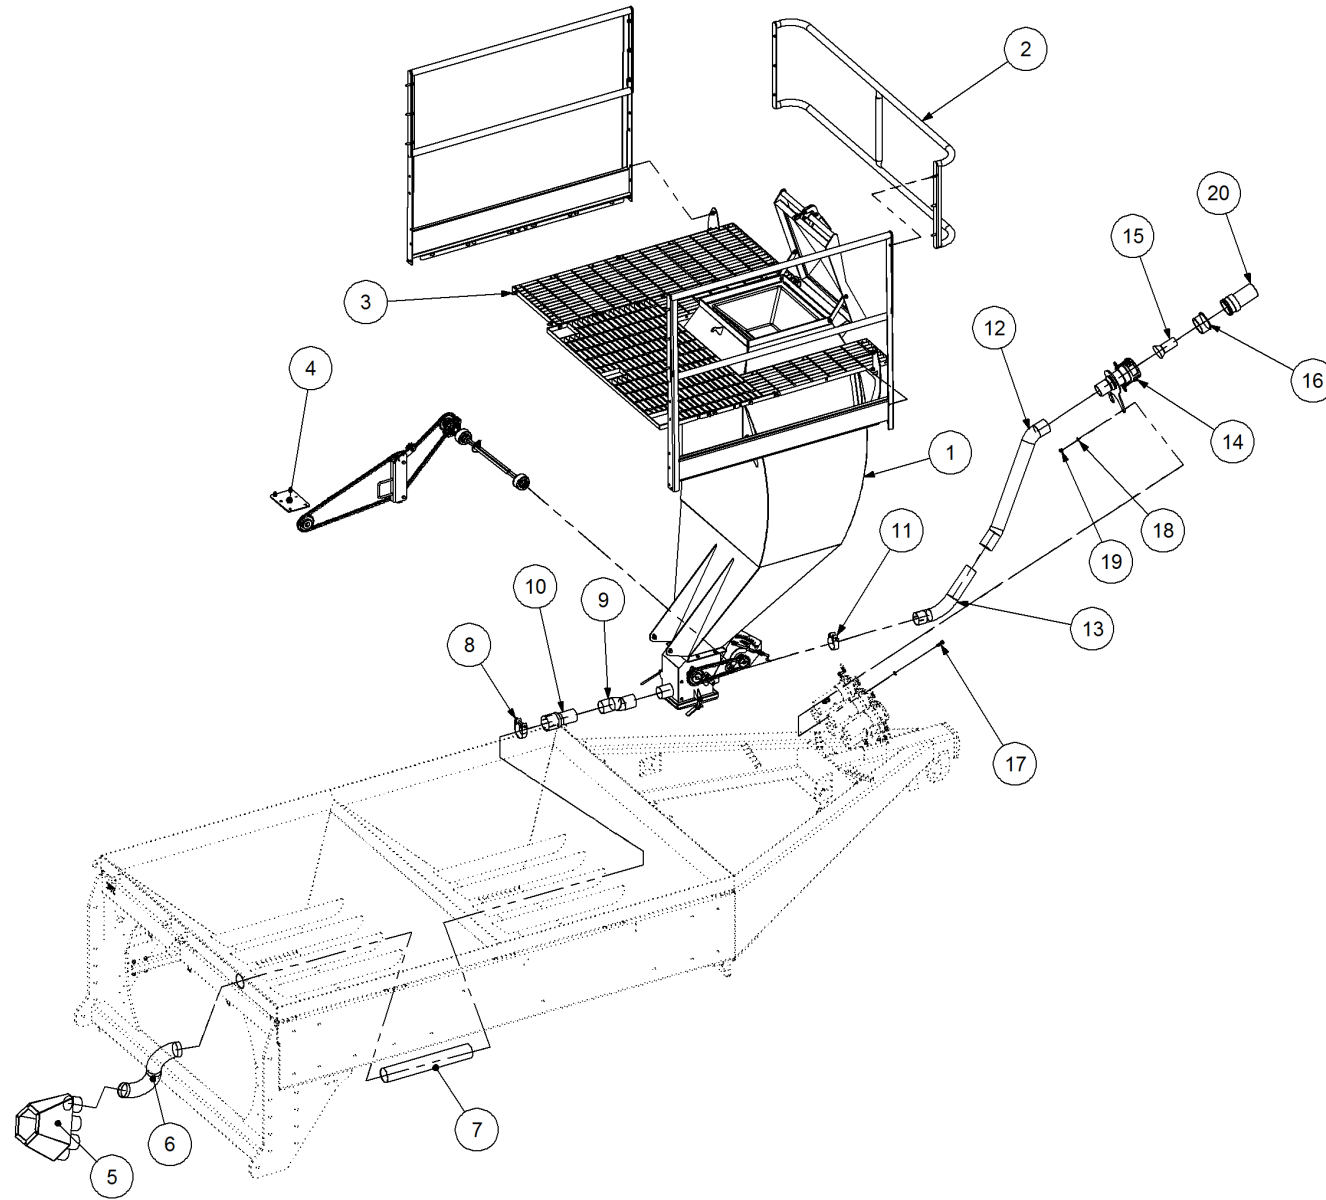

P/N 201600100 SSB Kit - 600L 1 Way Ground Drive

Key	Part Number	Description	Qty
1	201600250	SSB Sub Assembly - 600L 1 Way Ground Drive	1
2	201600210	SSB Handrail Kit - 600L	1
3	201600215	SSB Walkway Kit - 600L	1
4	290602800	Drive Kit - SSB 300L	1
5	259602009	Blower Outlet - 7 Outlet	1
6	109400076	Hose Ribbed Bore 76 Dia	1
7	109400076	Hose Ribbed Bore 76 Dia	1
8	100074079	Hose Clamp - Mikalor 74 - 79	1
9	109200064	Hose Ductaflex 63 Dia	1
10	208000075	Reducer 3" ID x 2-1/2" OD	1
11	100064067	Hose Clamp - Mikalor 64 - 67	1
12	109600064	Hose Abrasive Resistant 64 Dia	1
13	193045212	Elbow 2-1/2" Dia	1
14	214602051	Breakaway & Coupling Assembly	1
15	208076044	Air Restrictor	1
16	108000075	Plug - 3" Female	1
17	050100308	Bolt Hex Hd M10 x 30	3
18	085110000	Flat Washer 10 ID	4
19	080121000	Nut M10 Nyloc	2
20	280000276	Camlock 3" Male With Tail	1

Key	Part Number	Description	Qty