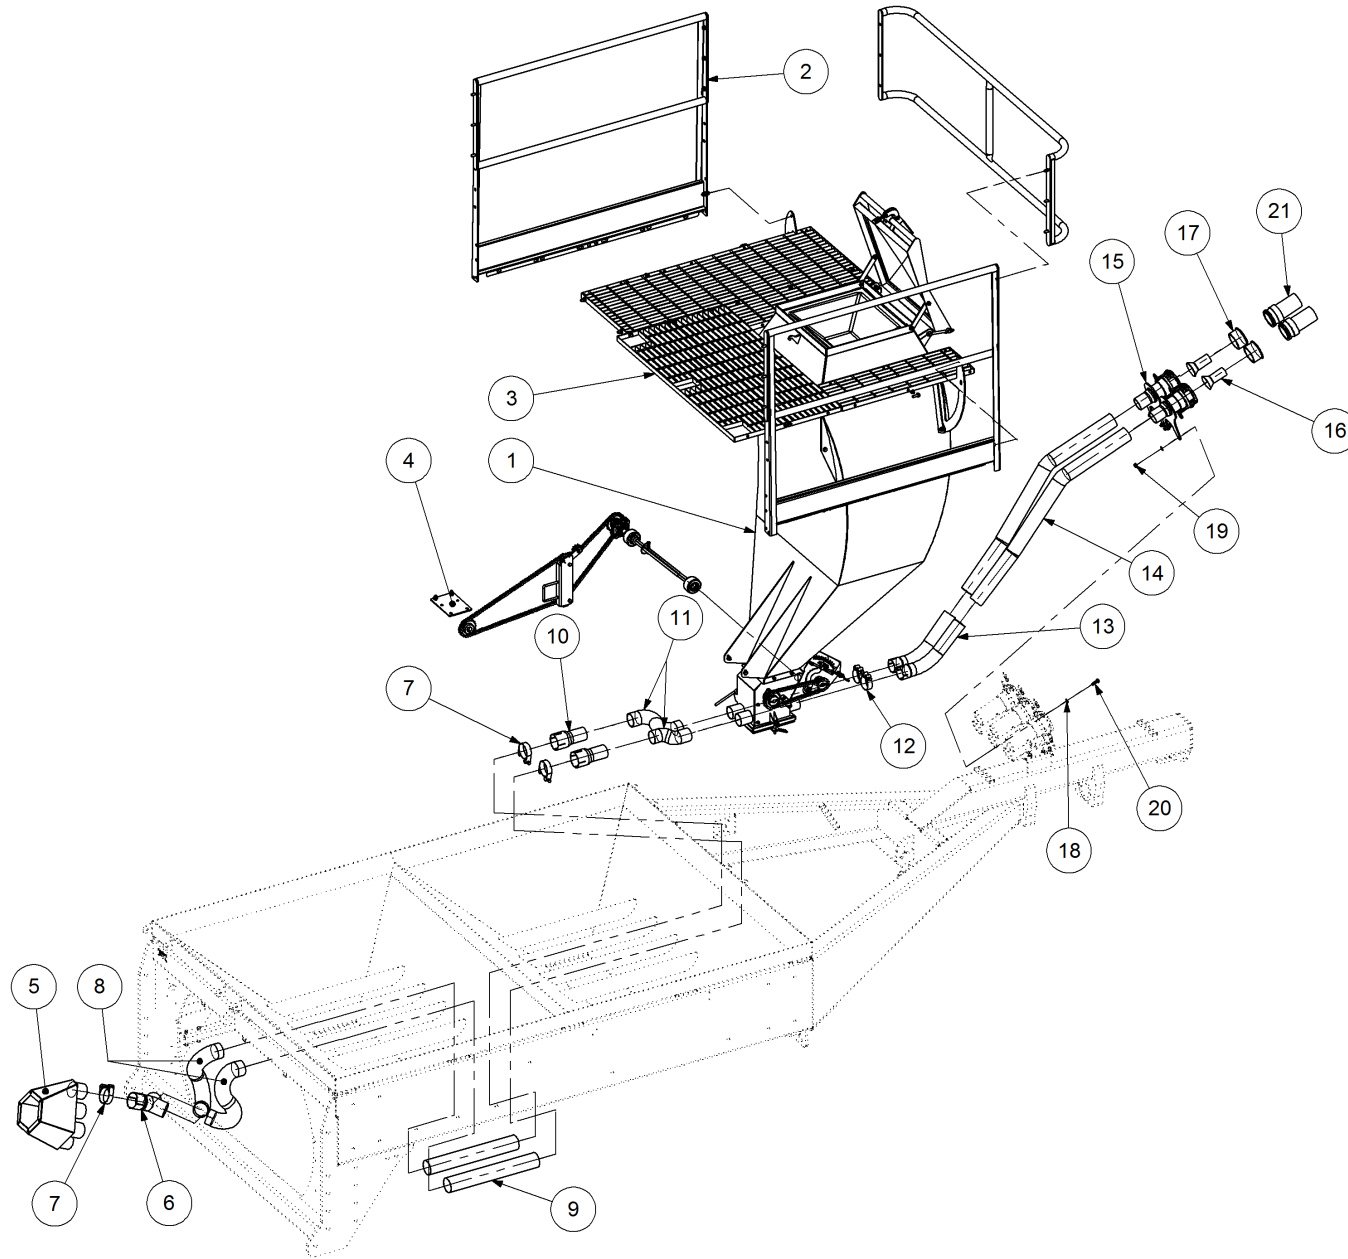

P/N 201600102 SSB Kit - 600L 2 Way Ground Drive

Key	Part Number	Description	Qty	Key	Part Number	Description	Qty
1	201600252	SSB Sub Assembly - 600L 2 Way Ground Drive	1				
2	201600210	SSB Handrail Kit - 600L	1				
3	201600215	SSB Walkway Kit - 600L	1				
4	290602800	Drive Kit - SSB 300L	1				
5	259602009	Blower Outlet - 7 Outlet	1				
6	208090300	Y Piece 3" ID	1				
7	100074079	Hose Clamp - Mikalor 74 - 79	3				
8	109400076	Hose Ribbed Bore 76 Dia	1				
9	109400076	Hose Ribbed Bore 76 Dia	2				
10	208000075	Reducer 3" ID x 2-1/2" OD	2				
11	109200064	Hose Ductaflex 63 Dia	1				
12	100064067	Hose Clamp - Mikalor 64 - 67	2				
13	193045212	Elbow 2-1/2" Dia	2				
14	109600064	Hose Abrasive Resistant 64 Dia	2				
15	214602051	Breakaway & Coupling Assembly	2				
16	208076044	Air Restrictor	2				
17	108000075	Plug - 3" Female	2				
18	085110000	Flat Washer 10 ID	8				
19	080121000	Nut M10 Nyloc	4				
20	050100308	Bolt Hex Hd M10 x 30	4				
21	280000276	Camlock 3" Male With Tail	2