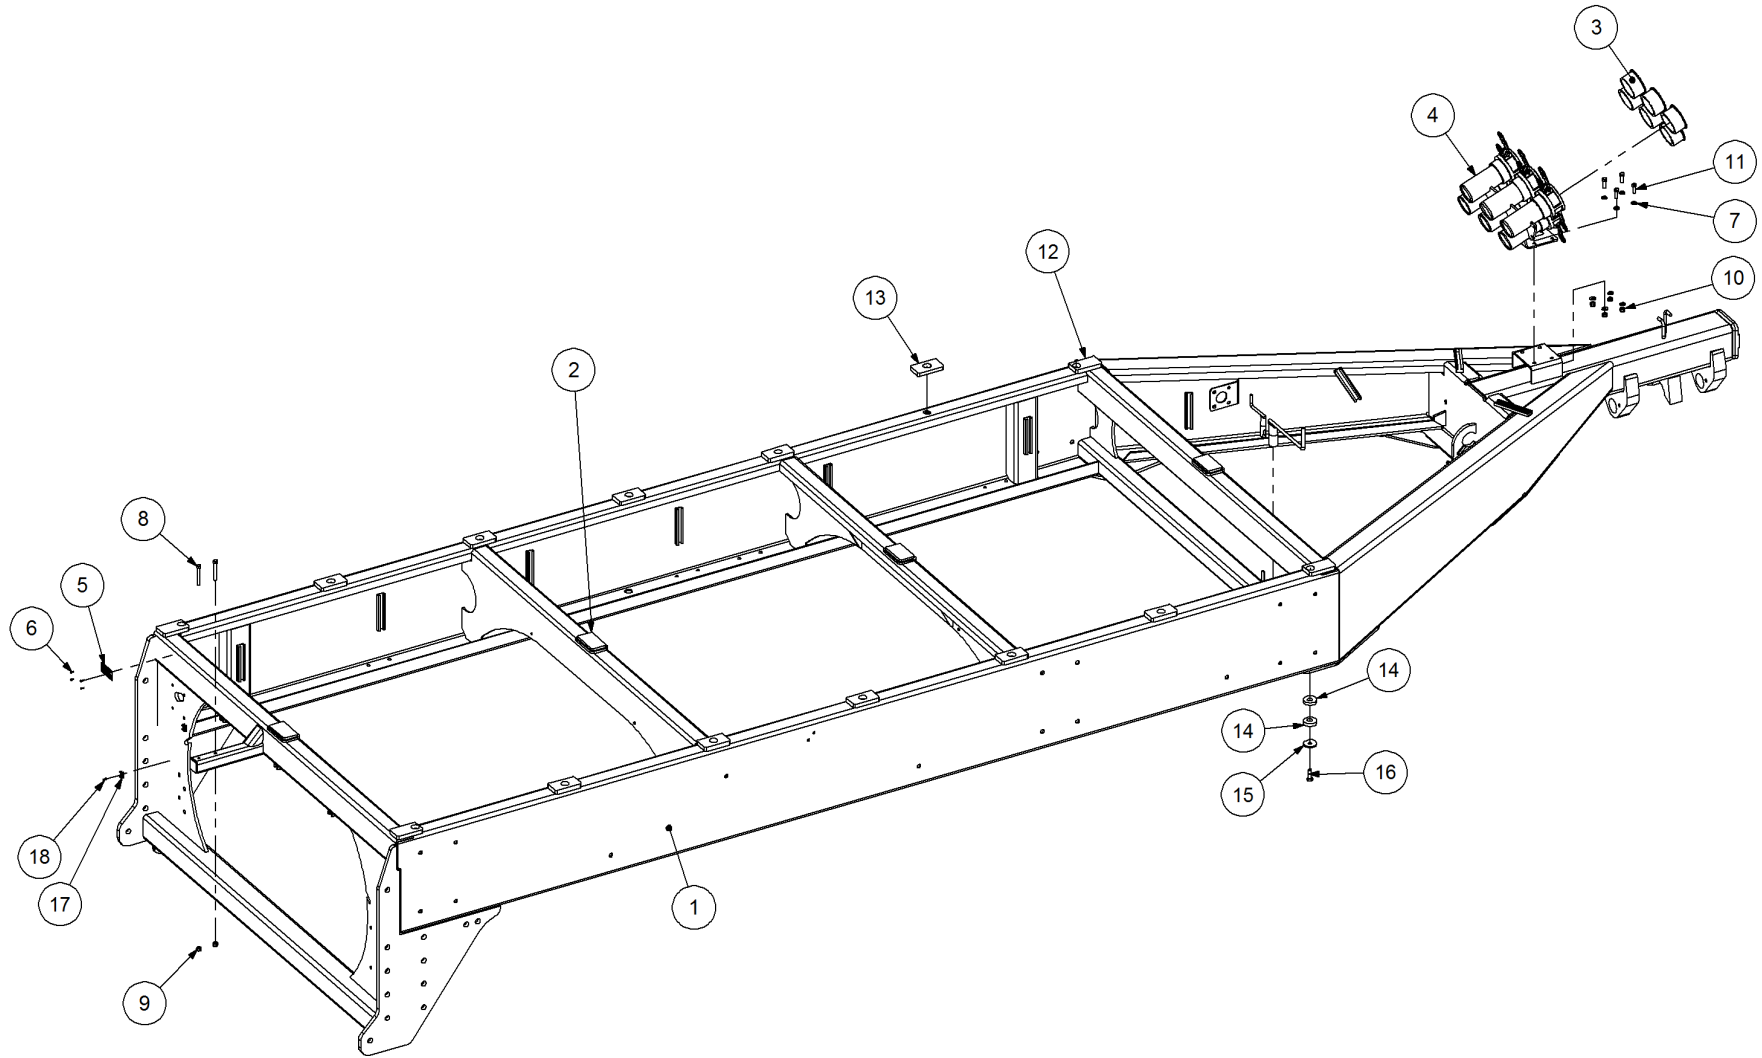

P/N 214153035 Chassis Kit - TQS 3 Bin

Key	Part Number	Description	Qty
1	214153101	Chassis - TQS 3 Bin	1
2	197116213	Bin Pad	4
3	108000075	Plug - 3" Female	6
4	214602026	Breakaway & Coupling Assy	1
5	196008038	Serial Number Plate	1
6	059610000	Drive Screw 6g x 3/8"	4
7	085110000	Flat Washer 10 ID	8
8	000100755	Bolt Hex Hd 3/8" UNC x 3"	2
9	030130101	Nut 3/8" UNC Nyloc	2
10	080121000	Nut M10 Nyloc	4
11	050100308	Bolt Hex Hd M10 x 30	4
12	219001002	Bin Pad - End Hole	4
13	219001001	Bin Pad - Centre Hole	10
14	197502012	Bin Rubber - 20 ID x 50 OD x 12	28
15	219000008	Washer	14
16	050120358	Bolt Hex Hd M12 x 35	14
17	115001512	Cable Clamp	4
18	094105000	Pop Rivet 3/16" Steel	4

Key	Part Number	Description	Qty