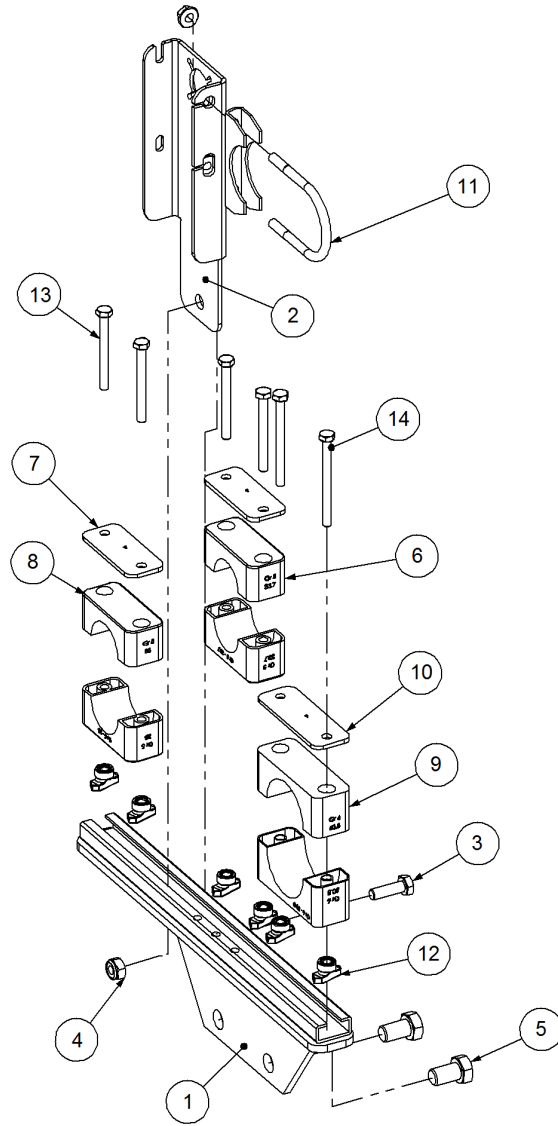

P/N 291600005 Dispatch Kit - Ground Drive

Key	Part Number	Description	Qty
1	235600011	Hose Holder 6 Way	2
2	116503080	Electric Scales	1
3	198691208	Operator's Manual	1
4	199005011	Spray Can - Green	1
5	OZ300C	Ozspray Industry Grade 300gm Aerosol	1
6	193003765	Retainer Clip - Sprocket	1
7	208400034	Metering Unit Blank-Off 100%	6
8	208400033	Metering Unit Blank-Off 66%	6
9	208400032	Metering Unit Blank-Off 33%	6
10	208600058	Metering Unit Blank Off (Canola) LH	3
11	208600060	Metering Unit Blank Off (Canola) RH	3
12	126131405	Sprocket (Plastic) 1/2" BS x 14T - 5/8" ID	1
13	126132106	Sprocket (Plastic) 1/2" BS x 21T - 5/8" ID	1
14	290000032	Sprocket (Plastic) 1/2" BS x 14T - 5/8" ID	1
15	290000031	Sprocket (Plastic) 1/2" BS x 14T - 3/4" ID	1
16	197809005	Weighing Container	1
17	197959535	Blank Off Sponge	9
18	208400045	Crank Handle - Short	1
19	208400095	Crank Handle	1
20	208076050	Air Restrictor	3
21	233260120	Hyd Hose & Electrical Connector Assy	1
22	159424400	Filter Element	1

Key	Part Number	Description	Qty