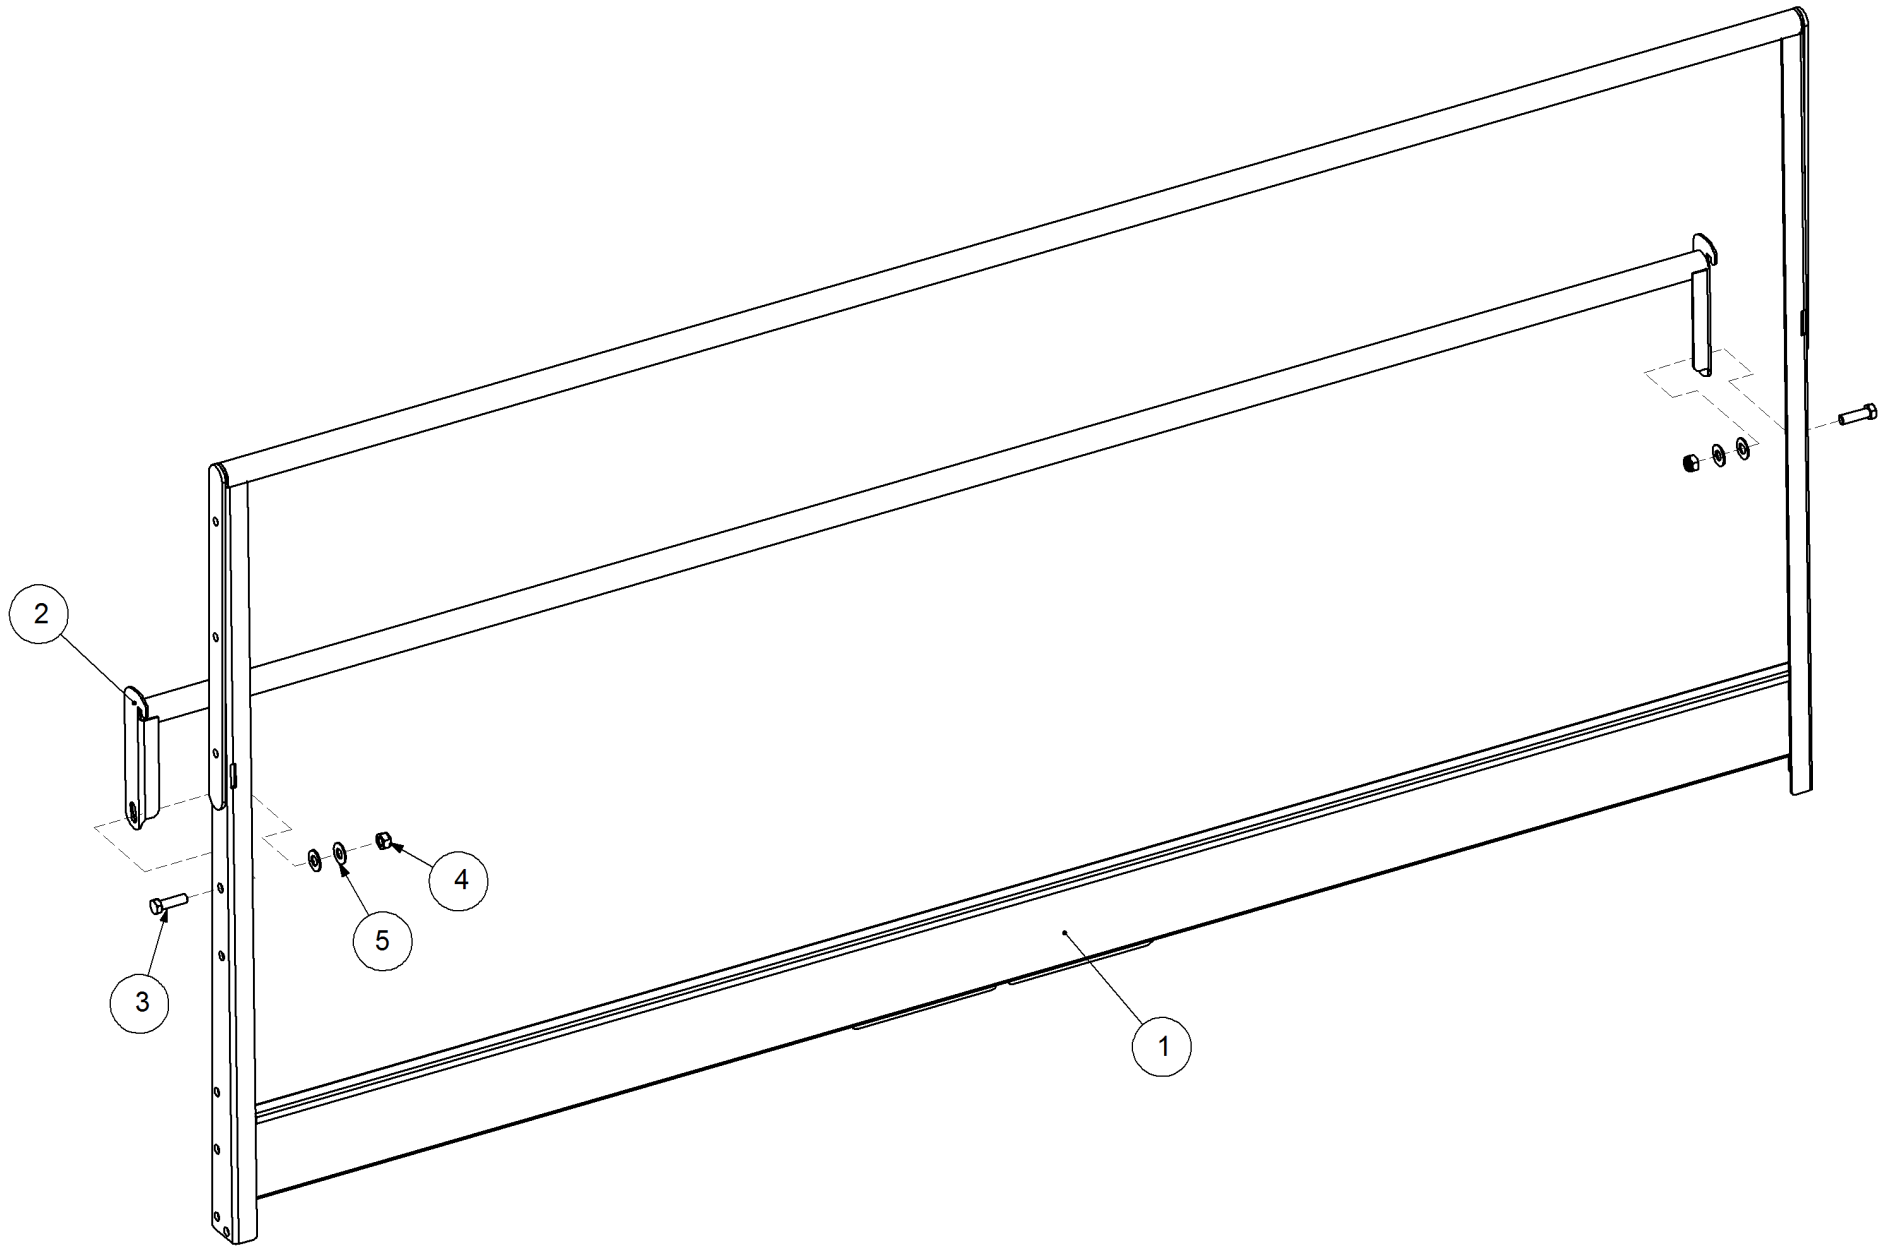

P/N 206153015 Handrail Assy

Key	Part Number	Description	Qty
1	206153016	Handrail	1
2	206153018	Handrail - Middle	1
3	050120408	Bolt Hex Hd M12 x 40	2
4	080121200	Nut M12 Nyloc	2
5	085112000	Flat Washer 12 ID	4

Key	Part Number	Description	Qty