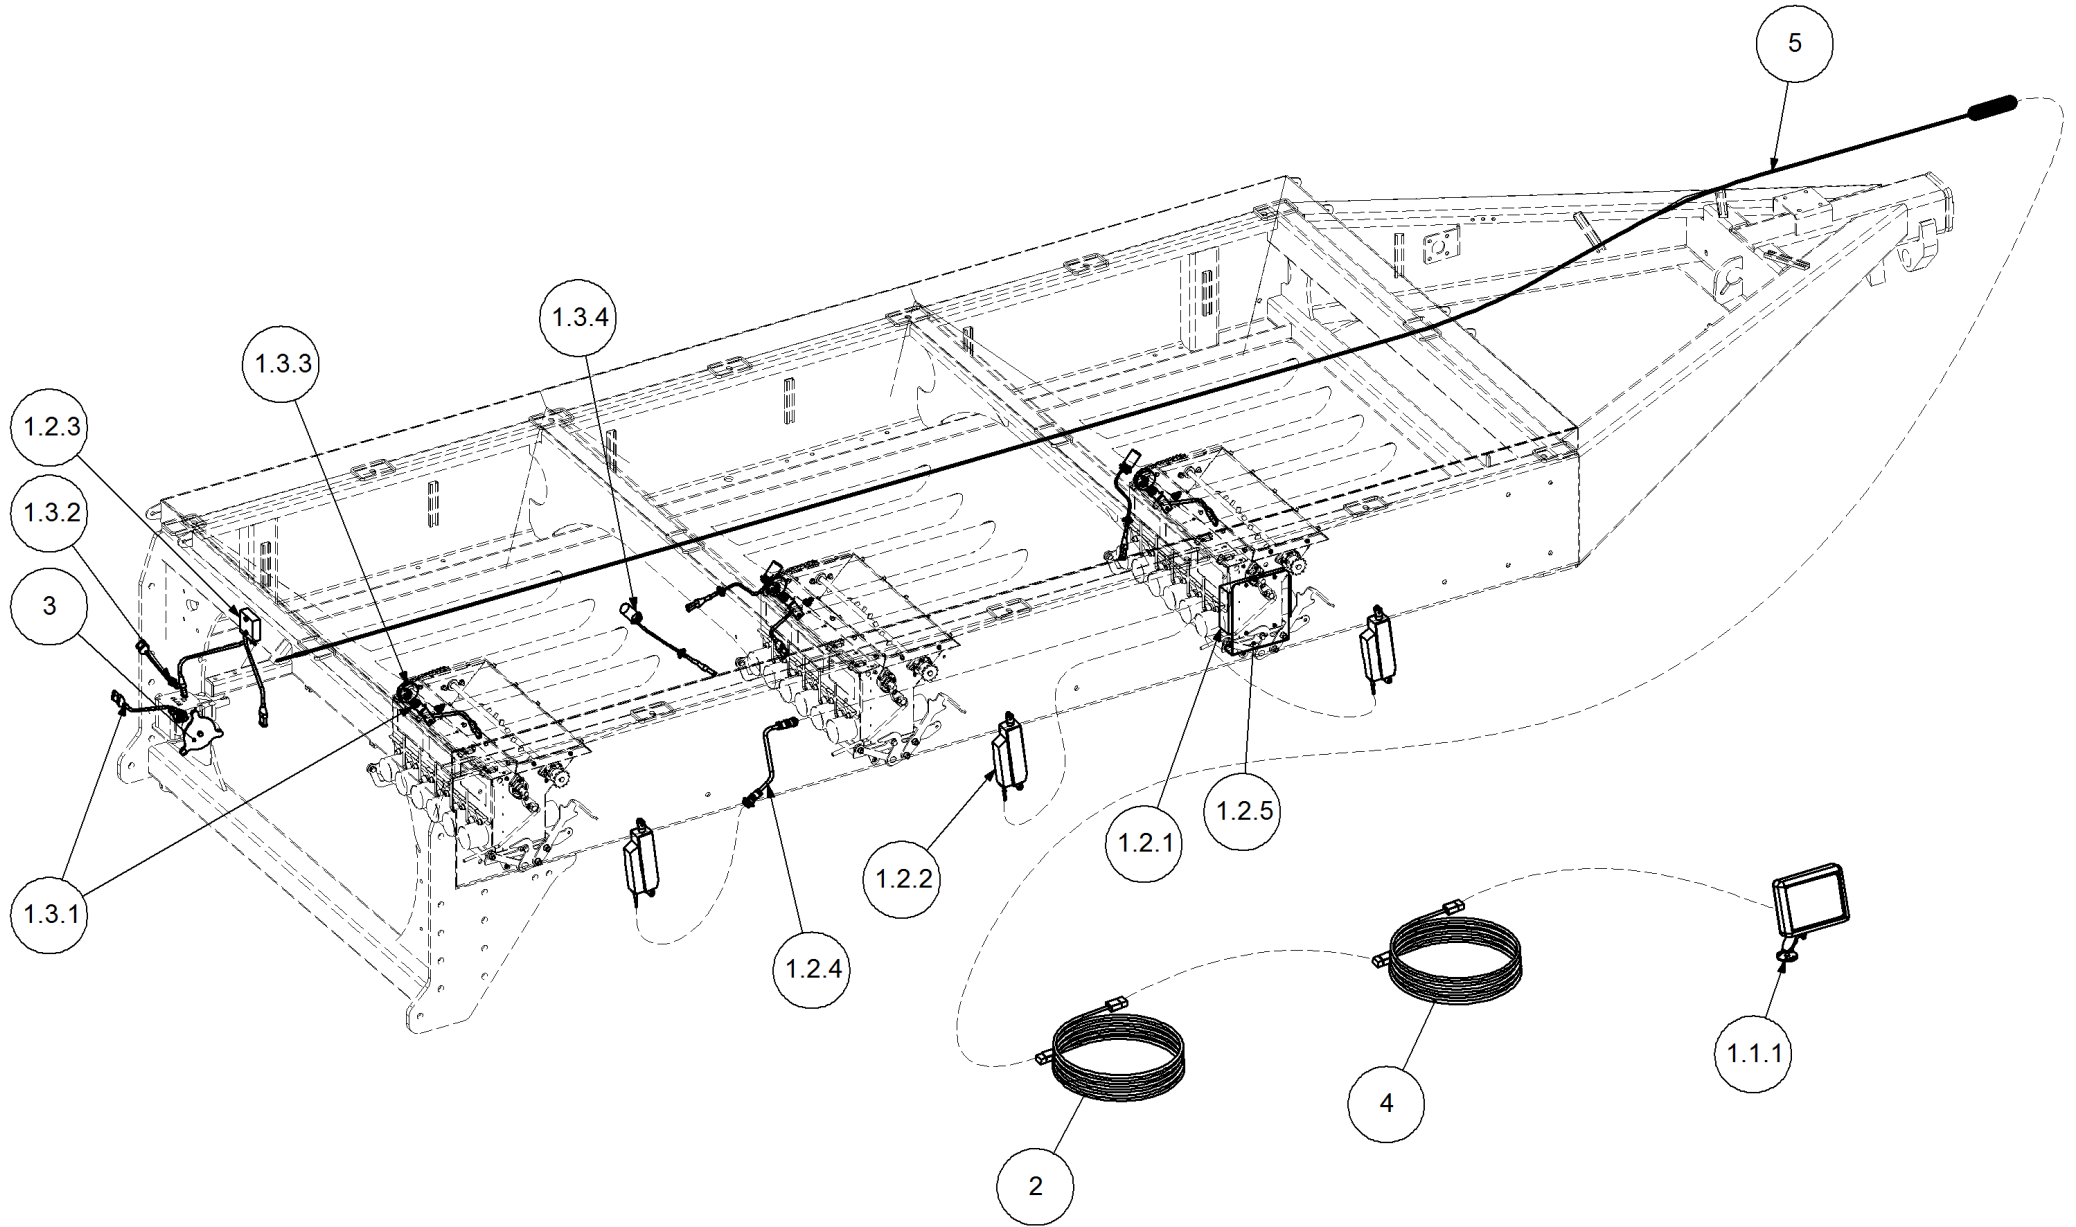

P/N 290100853 Monitor & Harness Kit - Eagle 3 Bin

Key	Part Number	Description	Qty
1	116246500	Monitor - Eagle 3 Bin	1
1.1	116701755	Console - Eagle	1
1.2	116900267	Sensor Kit - Fan Pressure	1
1.3	116700600	Operator's Manual - Eagle Monitor	1
1.4	116400494	Sensor Kit - Eagle 3 Bin	1
1.4.1	116901200	Sensor - Speed	4
1.4.2	116900755	Sensor - Fan	1
1.4.3	116900442	Encoder - 8 Magnet	3
1.4.4	116900667	Sensor Kit - Bin Level	3
2	116700708	Harness - 3 Bin	1
3	116701780	Harness - Tractor	1
4	116701124	Harness - 13.0 m Extension	1
5	290000104	Sensor Mount Kit - 3 Bin	1
6	109600006	Air Line	1

Key	Part Number	Description	Qty