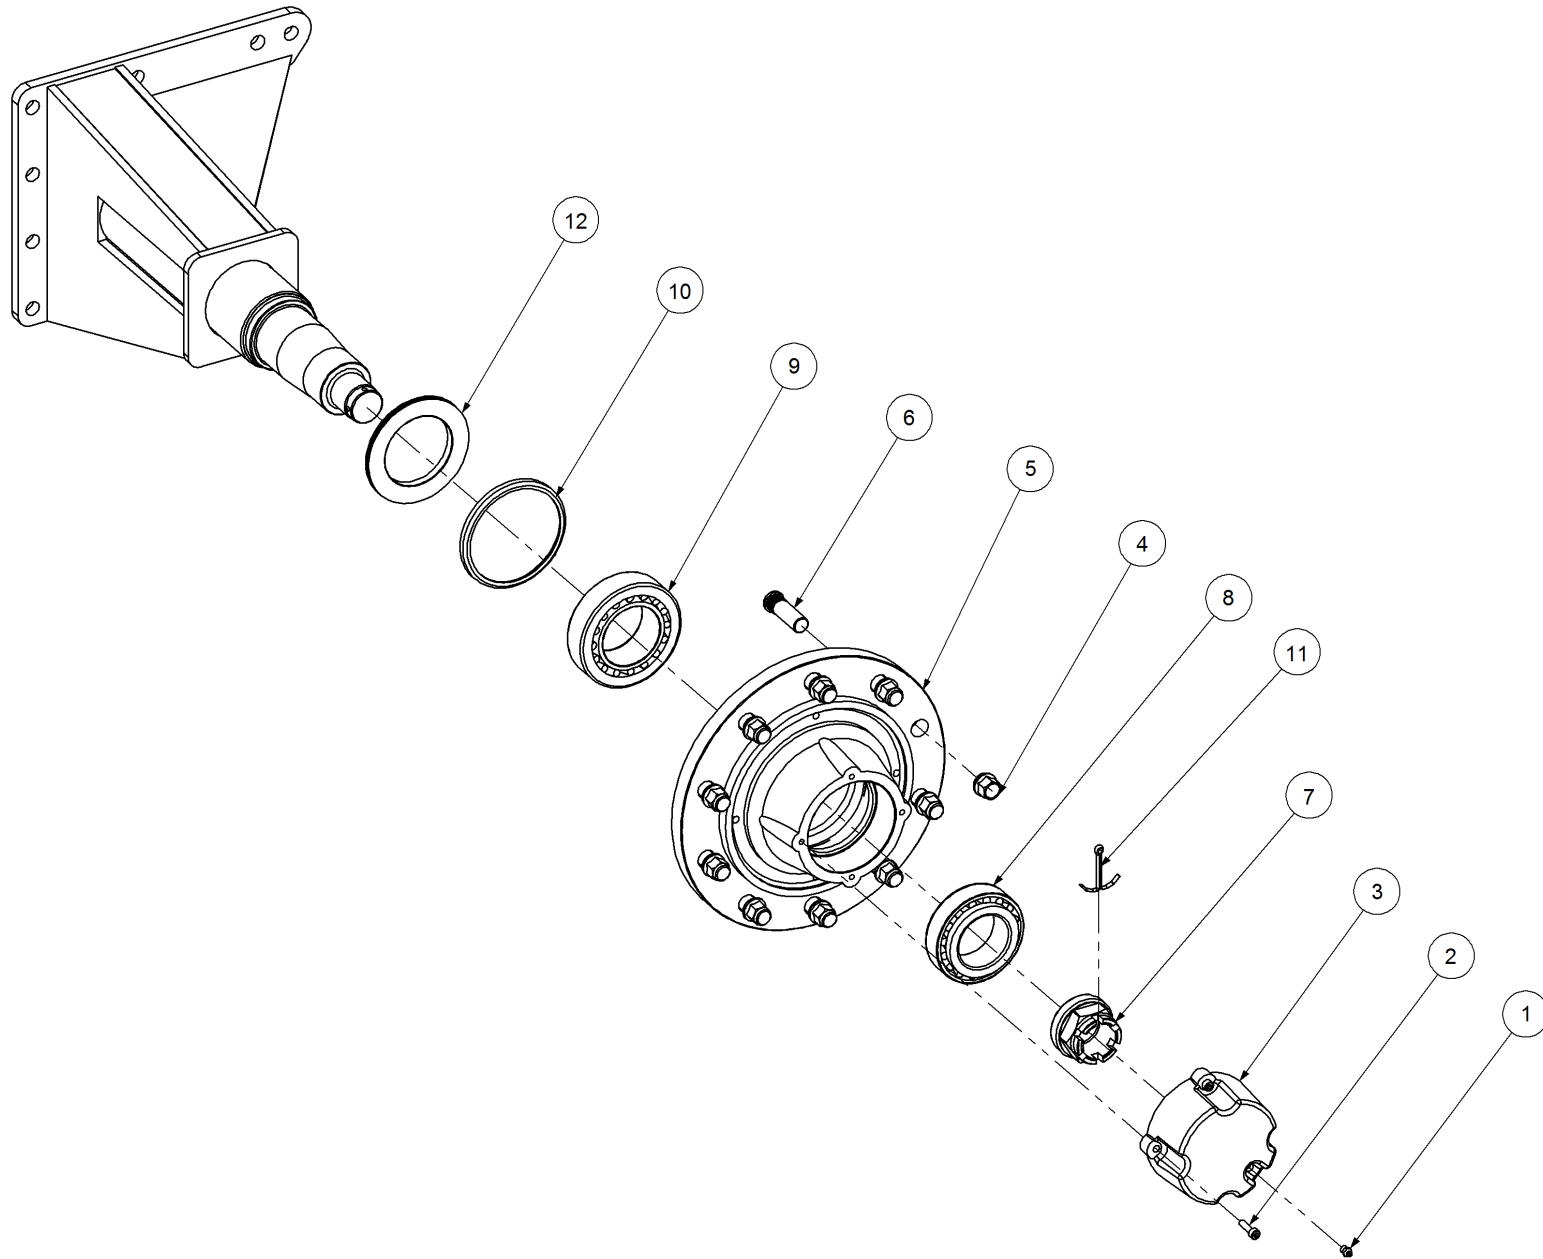

Key	Part Number	Description	Qty
------------	--------------------	--------------------	------------

P/N 240124000 Axle Hub & Stub - Drive - 15T (10 stud) x 3.0m

Key	Part Number	Description	Qty
1	240124001	Axle - Drive	1
2	111103000	Grease Nipple 1/8" BSP	1
3	060108030	Cap Screw M8 x 30	4
4	249092007	Grease Cap	1
5	080162203	Wheel Nut M22	10
6	139110102	Hub - 10 stud	1
7	056220700	Wheel Stud M22 x 70	10
8	139110103	Axle Nut M50	1
9	135033215	Bearing Tapered Roller 75 ID	1
10	135033217	Bearing Tapered Roller 85 ID	1
11	139092009	Wear Ring	1
12	092206080	Split Pin 6.3 Dia x 80	1
13	139092008	Seal 100 ID	1
14	249150544	Sprocket Plate 5/8" BS x 54T	1
15	060108050	Cap Screw M8 x 50	4
16	000080325	Bolt Hex Hd 5/16" UNC x 1-1/4"	1
17	036108000	Spring Washer 5/16" ID	1
18	290000002	Retainer Washer	1
19	115005314	Electric Clutch w/- 18T Sprocket	1
20	249094000	Chain 5/8" Simplex O'ring	1
21	000110505	Bolt Hex Hd 7/16" x 2" UNC	8
22	136220500	Bearing Housing - 4 Bolt	2
23	030130111	Nut 7/16" UNC Nyloc	8
24	135520525	Bearing - 1" ID	2
25	290000003	Clutch Shaft	1
26	182070830	Key 7 x 8 x 30 Lg	1
27	115001512	Cable Clamp	3
28	094105000	Pop Rivet 3/16" Steel	3
29	131210490	Drive Shaft & Universal	1
30	035111220	Flat Washer 7/16" ID	16
31	240000000	Bush	1
32	111206450	Grease Nipple 1/4" UNF - 45°	2

Key	Part Number	Description	Qty
-----	-------------	-------------	-----

P/N 241124000

Axle Hub & Stub - Lazy - 15T (10 stud) x 3.0m

Key	Part Number	Description	Qty
1	111103000	Grease Nipple 1/8" BSP	1
2	060108030	Cap Screw M8 x 30	4
3	249092007	Grease Cap	1
4	080162203	Wheel Nut M22	10
5	139110102	Hub - 10 stud	1
6	056220700	Wheel Stud M22 x 70	10
7	139110103	Axle Nut M50	1
8	135033215	Bearing Tapered Roller 75 ID	1
9	135033217	Bearing Tapered Roller 85 ID	1
10	139092009	Wear Ring	1
11	092206080	Split Pin 6.3 Dia x 80	1
12	139092008	Seal 100 ID	1