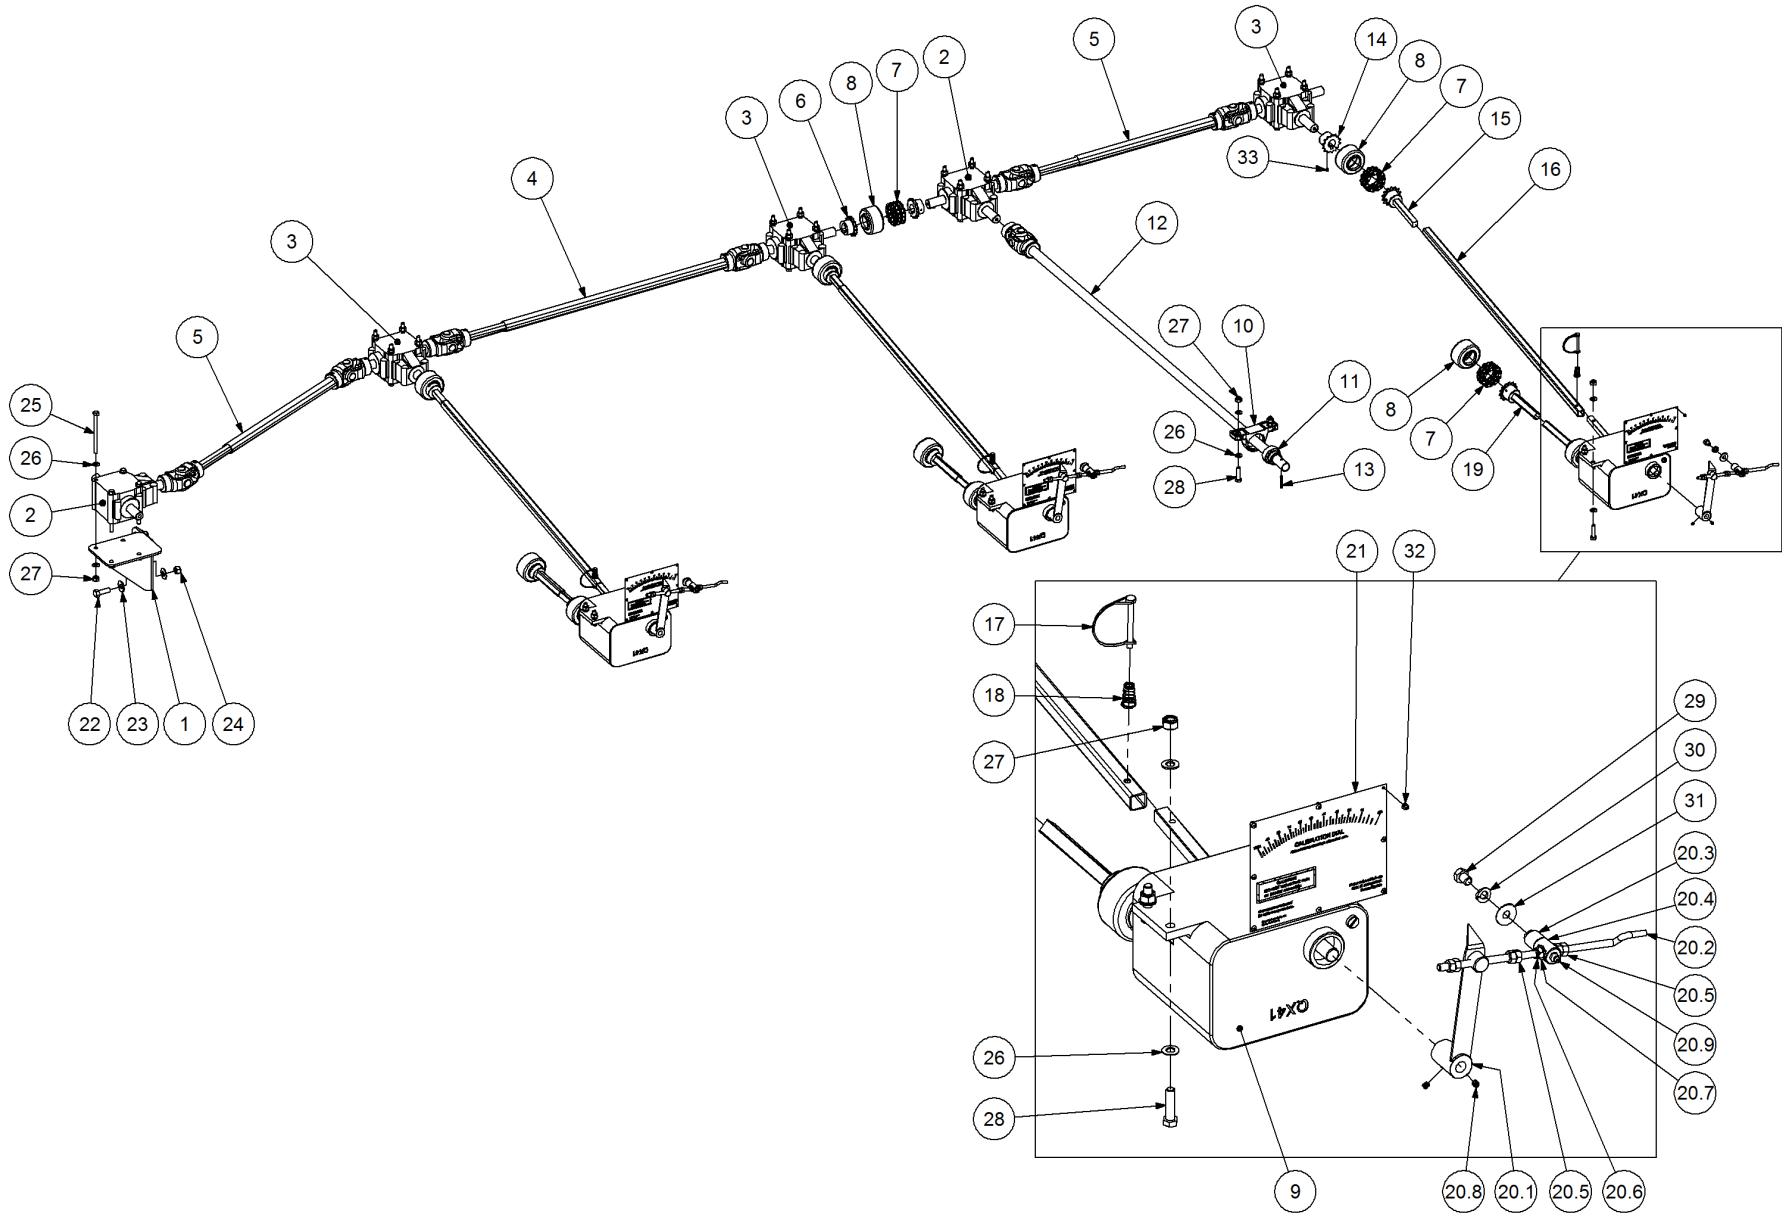

Key	Part Number	Description	Qty
-----	-------------	-------------	-----

P/N 290153000 Drive Kit - Ground Drive

Key	Part Number	Description	Qty	Key	Part Number	Description	Qty
1	212602022	Gearbox Mount	1	22	000130385	Bolt Hex Hd 1/2" UNC x 1-1/2"	2
2	130010006	Gearbox - Ratio 1:1	2	23	035113250	Flat Washer 1/2" ID	4
2.1	130025477	Seal 25 ID - Gearbox	3	24	030130131	Nut 1/2" UNC Nyloc	2
3	130010111	Gearbox - Ratio 3.25:1	3	25	000101255	Bolt Hex Hd 3/8" UNC x 5"	20
3.1	130025477	Seal 25 ID - Gearbox	3	26	035110191	Flat Washer 3/8" ID	68
4	131210100	Drive Shaft & Universal	1	27	030130101	Nut 3/8" UNC Nyloc	34
5	131210720	Drive Shaft & Universal	2	28	000100385	Bolt Hex Hd 3/8" UNC x 1-1/2"	14
6	127120141	Sprocket (Steel) 1/2"BS x 14T - 25 ID	2	29	000100135	Bolt Hex Hd 3/8" UNC x 1/2"	3
7	125412120	Chain 1/2" BS Duplex 13L	7	30	036110000	Spring Washer 3/8" ID	3
8	131000004	Chain Boot	7	31	035110251	Flat Washer 3/8" ID	3
9	290000030	Zero Max QX41 w/- Sprockets & Shafts	3	32	094103001	Pop Rivet 1/8" Aluminium	24
10	136420500	Bearing Housing - Pillow Block	1	33	013110606	Grub Screw 1/4" UNC x 1/4"	3
11	135520525	Bearing - 1" ID	1				
12	290602055	Crank Shaft w/- Universal	1				
13	090106038	Roll Pin 1/4" x 1-1/2"	1				
14	290000034	Sprocket (Plastic) 1/2" BS x 14T - 25 ID	3				
15	290000007	Drive Shaft w/- Sprocket - 170 Lg	3				
16	290601080	Drive Tube	3				
17	095306050	Lynch Pin 1/4"	3				
18	124112032	Spring - Compression	3				
19	290000009	Drive Tube w/- Sprocket - 150 Lg	3				
20	209600000	Calibration Adjustment Kit	3				
20.1	209600005	Calibration Indicator	1				
20.2	209600001	Indicator Adjusting Screw	1				
20.3	209600004	Adaptor	1				
20.4	209600007	Swivel Screw	1				
20.5	030110081	Nut 5/16" UNC	6				
20.6	030130081	Nut 5/16" UNC Nyloc	1				
20.7	035108161	Flat Washer 5/16" ID	2				
20.8	013110606	Grub Screw 1/4" UNC x 1/4"	2				
20.9	111206000	Grease Nipple 1/4" UNF	1				
21	192017514	Calibration Dial	3				