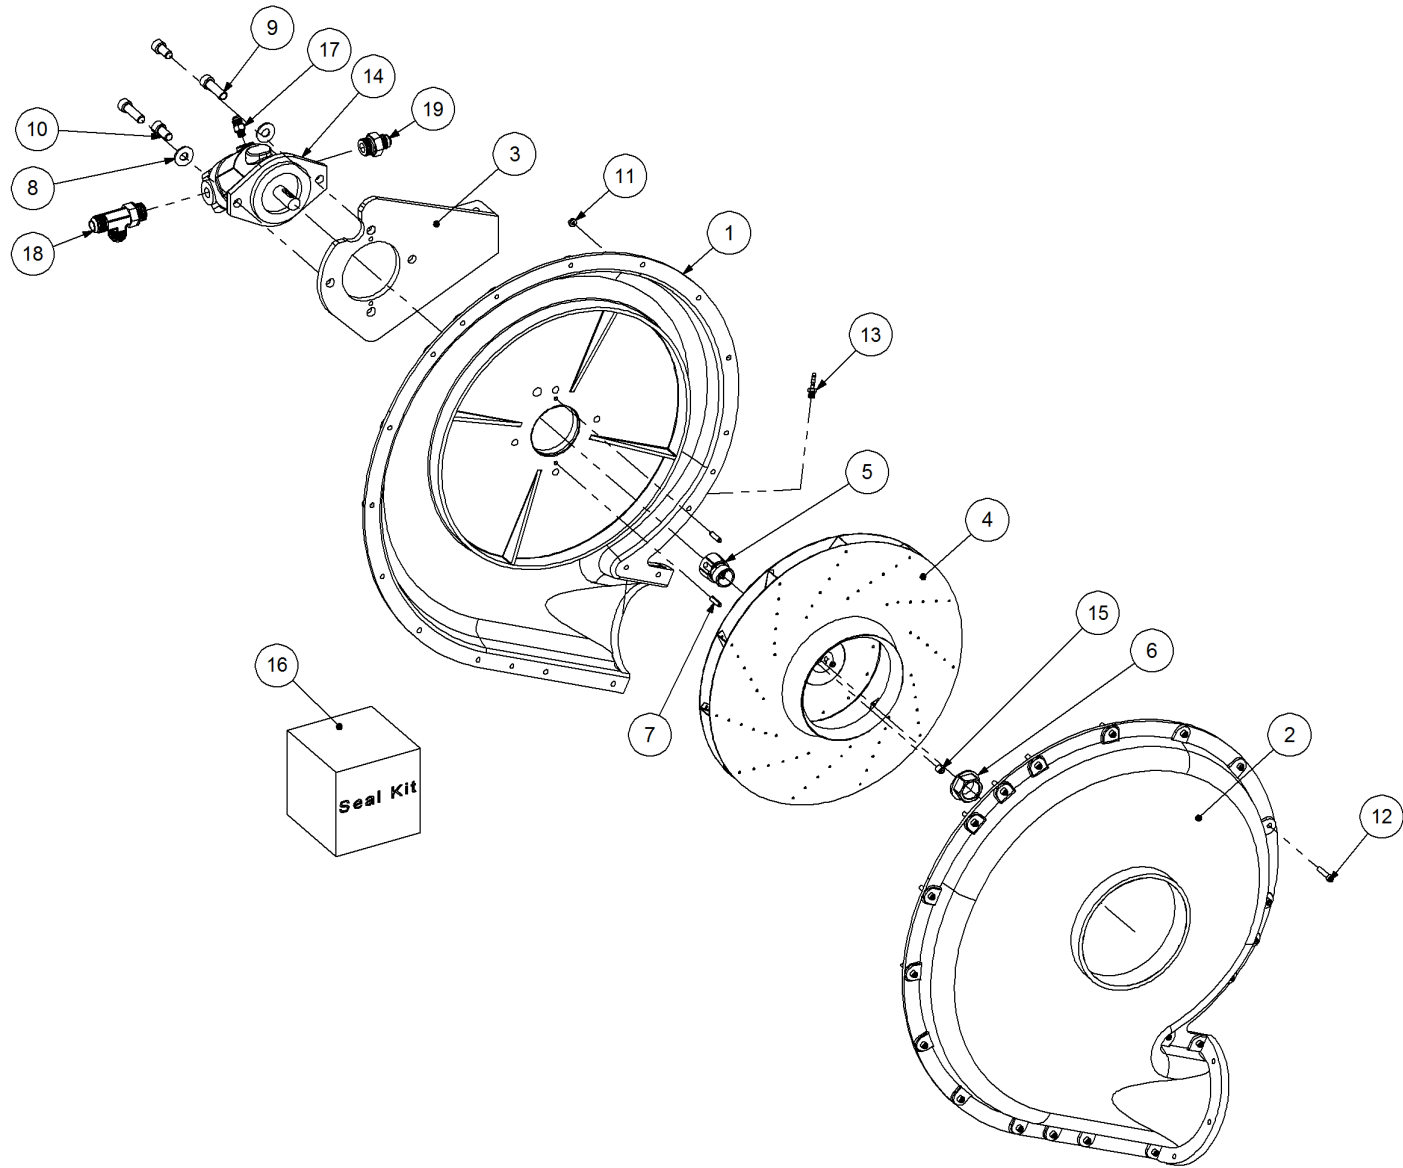

P/N 251902000 Blower - Rexroth

P/N 251902000 Blower - Rexroth

Key	Part Number	Description	Qty
1	259000006	Blower Housing - Drive Side	1
2	259000003	Blower Housing - Intake Side	1
3	259000021	Blower Mount	1
4	259000010	Blower Impeller	1
5	259000032	Blower Taper Bush - 20mm	1
6	259000030	Blower Taper Bush Nut	1
7	090106025	Roll Pin 1/4" x 1"	2
8	035113250	Flat Washer 1/2" ID	2
9	010113045	Cap Screw 1/2" UNC x 1-3/4"	2
10	010113025	Cap Screw 1/2" UNC x 1"	2
11	030130061	Nut 1/4" UNC Nyloc	20
12	010106032	Cap Screw 1/4" UNC x 1-1/4"	20
13	106030302	Fitting - Connector 3/16" BspM x 1/8" Hose	1
14	259000052	Hydraulic Motor - Rexroth	1
15	013121012	Grub Screw 3/8" UNC x 1/2" (Oval)	2
16	158823508	Seal Kit suits Rexroth	1
17	1526F5OX-S	Fitting - Connector 9/16" JicM x 9/16" UnoM	1
18	15212R5OX-S	Fitting - Tee 1-1/16" JicM x 1-1/16" JicM x 1-1/16" UnoM	1
19	15210-12F5OX-S	Fitting - Connector 7/8" JicM x 1-1/16" UnoM	1

Key	Part Number	Description	Qty