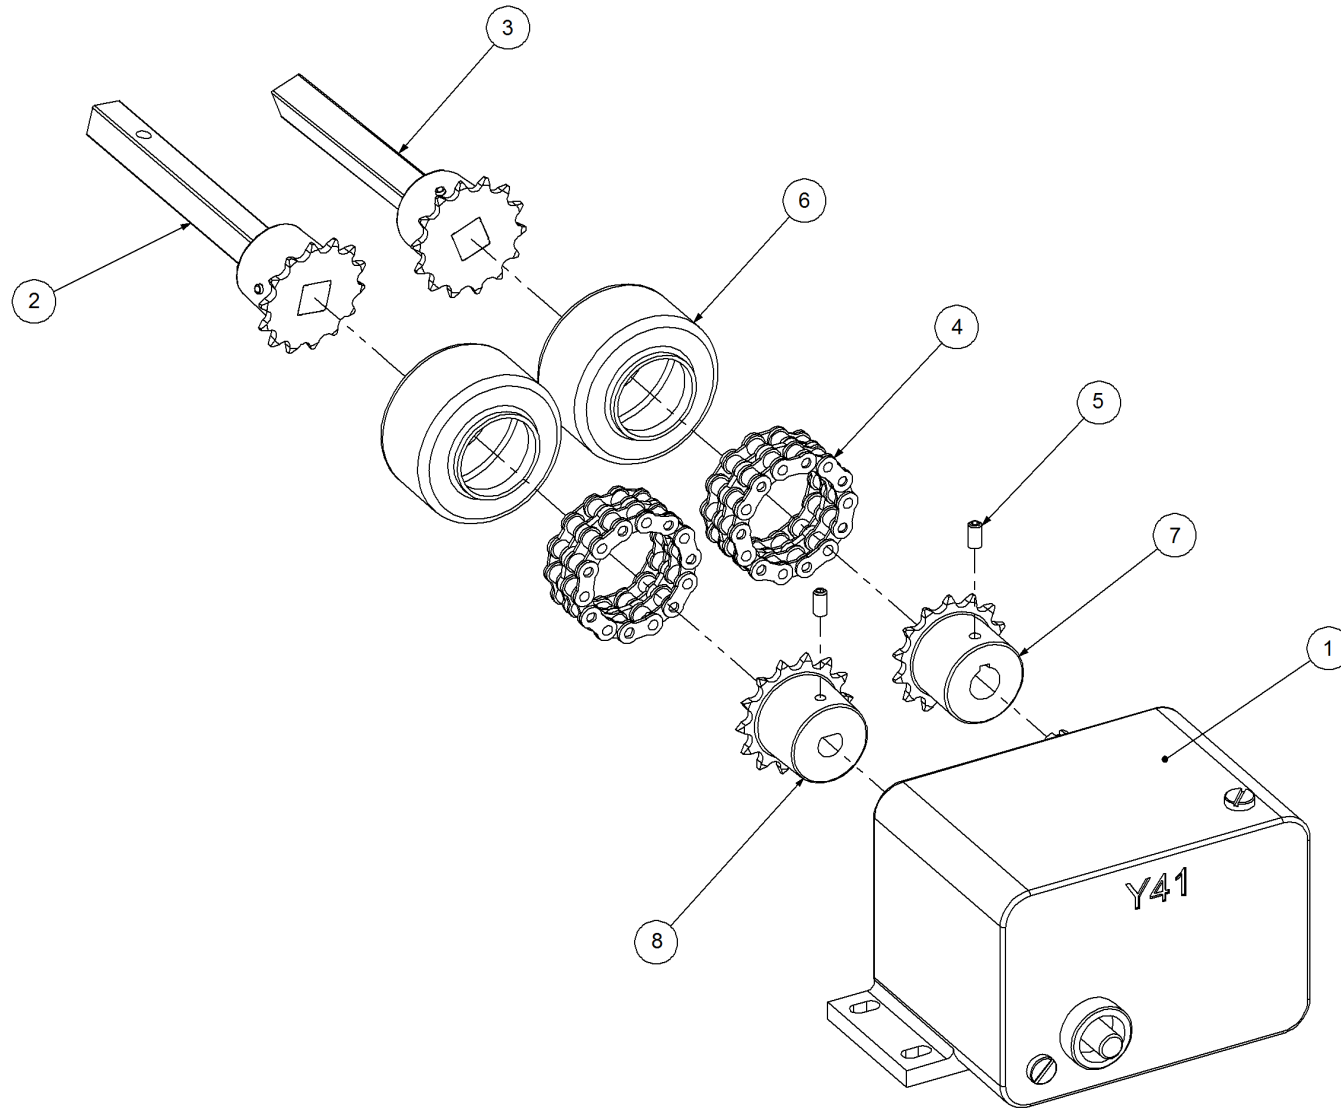

Key	Part Number	Description	Qty
-----	-------------	-------------	-----

P/N 290453000 Drive Kit - Drop Wheel

Key	Part Number	Description	Qty	Key	Part Number	Description	Qty
1	290000040	Zero Max Y41 w/- Sprockets & Shafts	3	22	000101255	Bolt Hex Hd 3/8" UNC x 5"	16
2	130010111	Gearbox - Ratio 3.25:1	3	23	000100325	Bolt Hex Hd 3/8" UNC x 1-1/4"	12
2.1	130025477	Seal 25 ID - Gearbox	3	24	094103001	Pop Rivet 1/8" Aluminium	24
3	130010006	Gearbox - Ratio 1:1	1	25	035110251	Flat Washer 3/8" ID	3
3.1	130025477	Seal 25 ID - Gearbox	3	26	036110000	Spring Washer 3/8" ID	3
4	192017514	Calibration Dial	3	27	000100135	Bolt Hex Hd 3/8" UNC x 1/2"	3
5	290300740	Drive Tube	3	28	013110606	Grub Screw 1/4" UNC x 1/4"	7
6	290453056	Crank Shaft	1	29	090106050	Roll Pin 1/4" x 2"	1
7	125412120	Chain 1/2" BS Duplex 13L	7	30	090106038	Roll Pin 1/4" x 1-1/2"	1
8	131210420	Drive Shaft & Universal	2	31	111206450	Grease Nipple 1/4" UNF - 45°	2
9	131000004	Chain Boot	7	32	290453010	Chain Assy 1/2" BS (57 L + CL)	1
10	290000007	Drive Shaft w/- Sprocket - 170 Lg	3	33	135220100	Bearing - 1" ID	2
11	290000009	Drive Tube w/- Sprocket - 150 Lg	3	34	246300037	Sprocket (Steel) 5/8" BS x 25T - 25 ID - 8 Key	1
12	290000034	Sprocket (Plastic) 1/2" BS x 14T - 25 ID	3	35	000130445	Bolt Hex Hd 1/2" UNC x 1-3/4"	4
13	127120141	Sprocket (Steel) 1/2"BS x 14T - 25 ID	2	36	030130131	Nut 1/2" UNC Nyloc	4
14	290453058	Sprocket (Steel) 1/2" BS x 39T	1	37	035113250	Flat Washer 1/2" ID	8
15	290453059	Sprocket - 12T	1	38	GS-0606F	Grub Screw 1/4" UNF x 1/4"	2
16	209300000	Calibration Adjustment Kit	3	39	013110613	Grub Screw 1/4" UNC x 1/2"	2
16.1	209300001	Calibration Indicator	1				
16.2	013110606	Grub Screw 1/4" UNC x 1/4"	2				
16.3	209600001	Indicator Adjusting Screw	1				
16.4	111206000	Grease Nipple 1/4" UNF	1				
16.5	209600004	Adaptor	1				
16.6	209600007	Swivel Screw	1				
16.7	030110081	Nut 5/16" UNC	6				
16.8	030130081	Nut 5/16" UNC Nyloc	1				
16.9	035108161	Flat Washer 5/16" ID	2				
17	136420501	Bearing Housing - 2 Bolt	2				
18	095306050	Lynch Pin 1/4"	3				
19	124112032	Spring - Compression	3				
20	035110191	Flat Washer 3/8" ID	56				
21	030130101	Nut 3/8" UNC Nyloc	28				