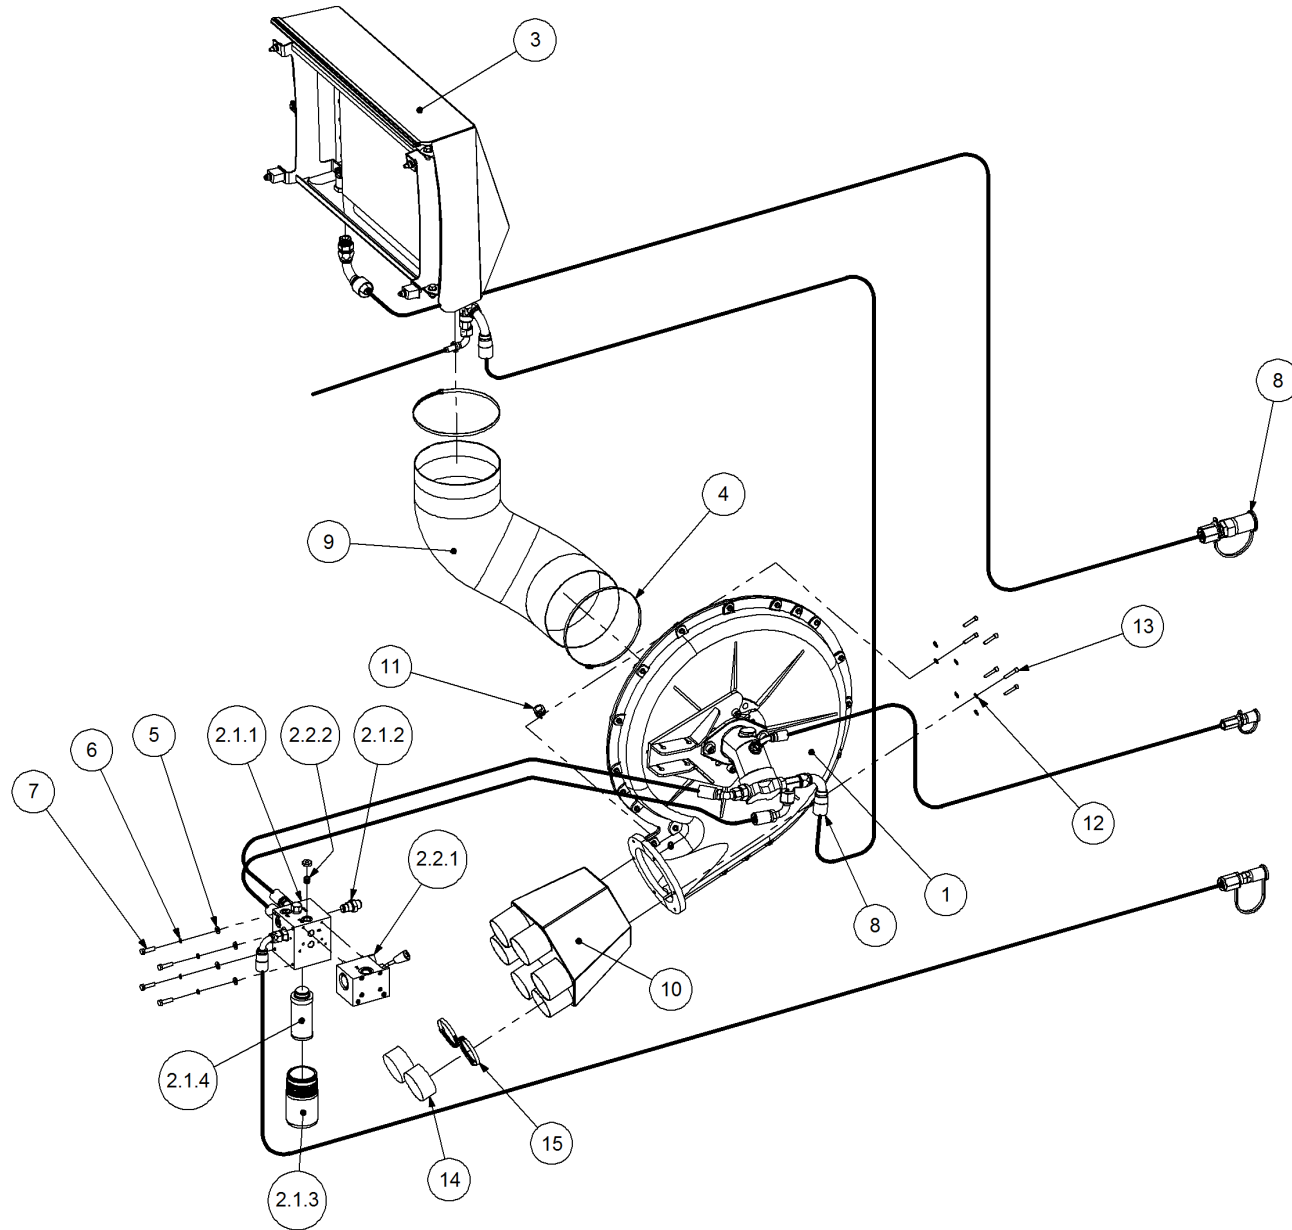

Key	Part Number	Description	Qty
------------	--------------------	--------------------	------------

P/N 250000104 Blower Kit - Rexroth w/- Diverter Valve

Key	Part Number	Description	Qty
1	251902000	Blower - Rexroth	1
2	254000006	Anti Cavity Manifold & Diverter Valve	1
2.1	254000002	Anti Cavity Manifold	1
2.1.1	161000003	Anti Cavity Manifold	1
2.1.2	161000005	HI-VT Indicator	1
2.1.3	254000001	Filter Bowl	1
2.1.4	159424400	Filter Element suits Anti Cavity Manifold - Blower Kit	1
2.2	254000003	Diverter Valve	1
2.2.1	161000004	Diverter Valve 6 Bolt Version	1
2.2.2	013451313	Fitting - Plug 1/4" BspPM	1
3	205450010	Cooler Assy	1
4	101178229	Hose Clamp - 178 - 229	2
5	085108000	Flat Washer 8 ID	4
6	086108000	Spring Washer 8 ID	4
7	050080258	Bolt Hex Hd M8 x 25	4
8	150000097	Hydraulic Hose & Fittings Kit	1
9	205001000	Hose - 8" Nyladuct	1
10	259602000	Blower Outlet - 6 Outlet	1
11	115001351	Cable Clamp 18mm	1
12	035106151	Flat Washer 1/4" ID	6
13	010106032	Cap Screw 1/4" UNC x 1-1/4"	6
14	197000762	Blank Off Cap 3" Black	2
15	101070090	Hose Clamp - Tridon 70 - 90	2