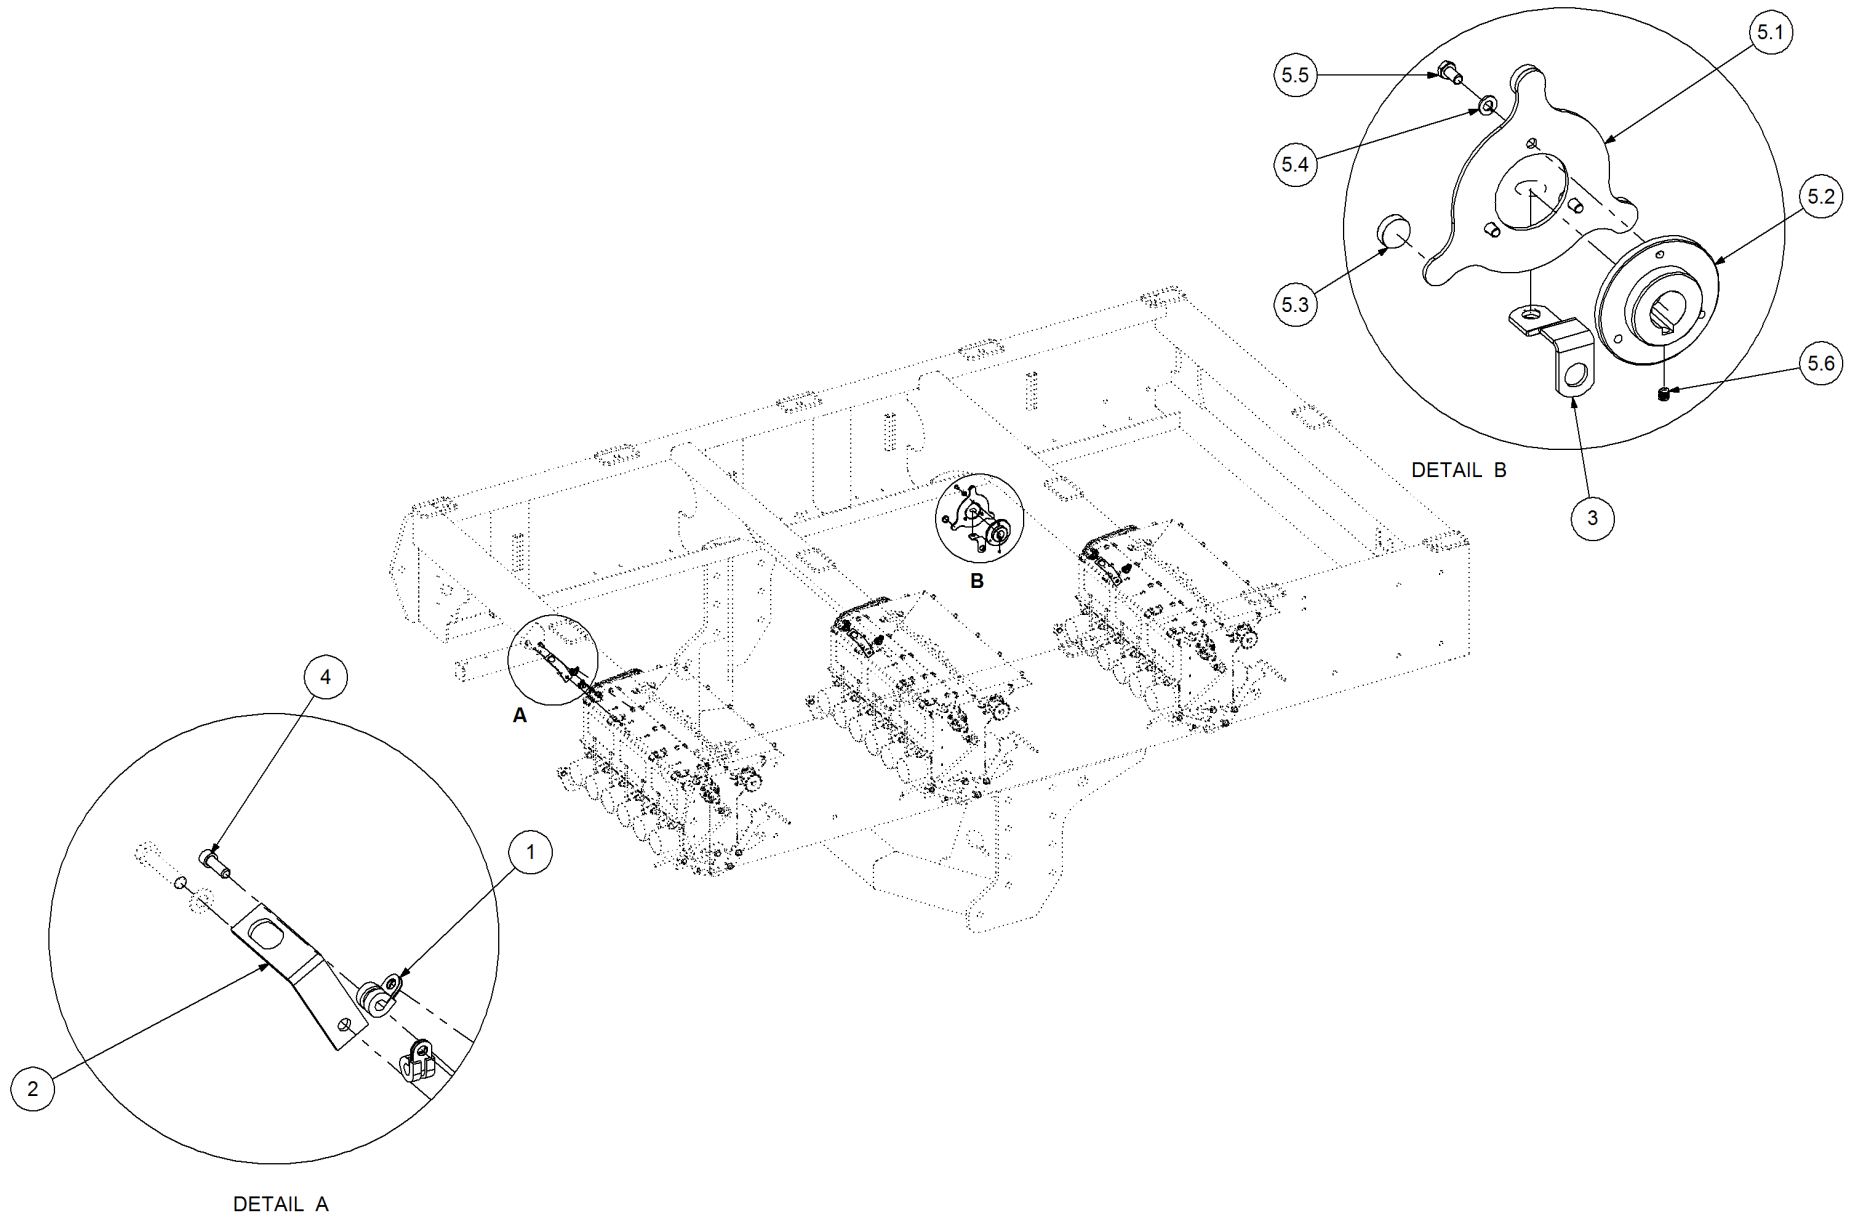

P/N 290000134   Sensor Mount Kit - 3 Bin

Key	Part Number	Description	Qty
1	115001350	Cable Clamp 10mm	6
2	290000098	Speed Sensor Bracket	3
3	290000102	Sensor Mount	1
4	010106019	Cap Screw 1/4" UNC x 3/4"	3
5	290000111	Sensor Plate w/- Collar	1
5.1	290000127	Sensor Plate	1
5.2	290000109	Sensor Collar	1
5.3	193075005	Disc Magnet	3
5.4	036106000	Spring Washer 1/4" ID	3
5.5	050060128	Bolt Hex Hd M6 x 12	3
5.6	013110606	Grub Screw 1/4" UNC x 1/4"	1

Key	Part Number	Description	Qty