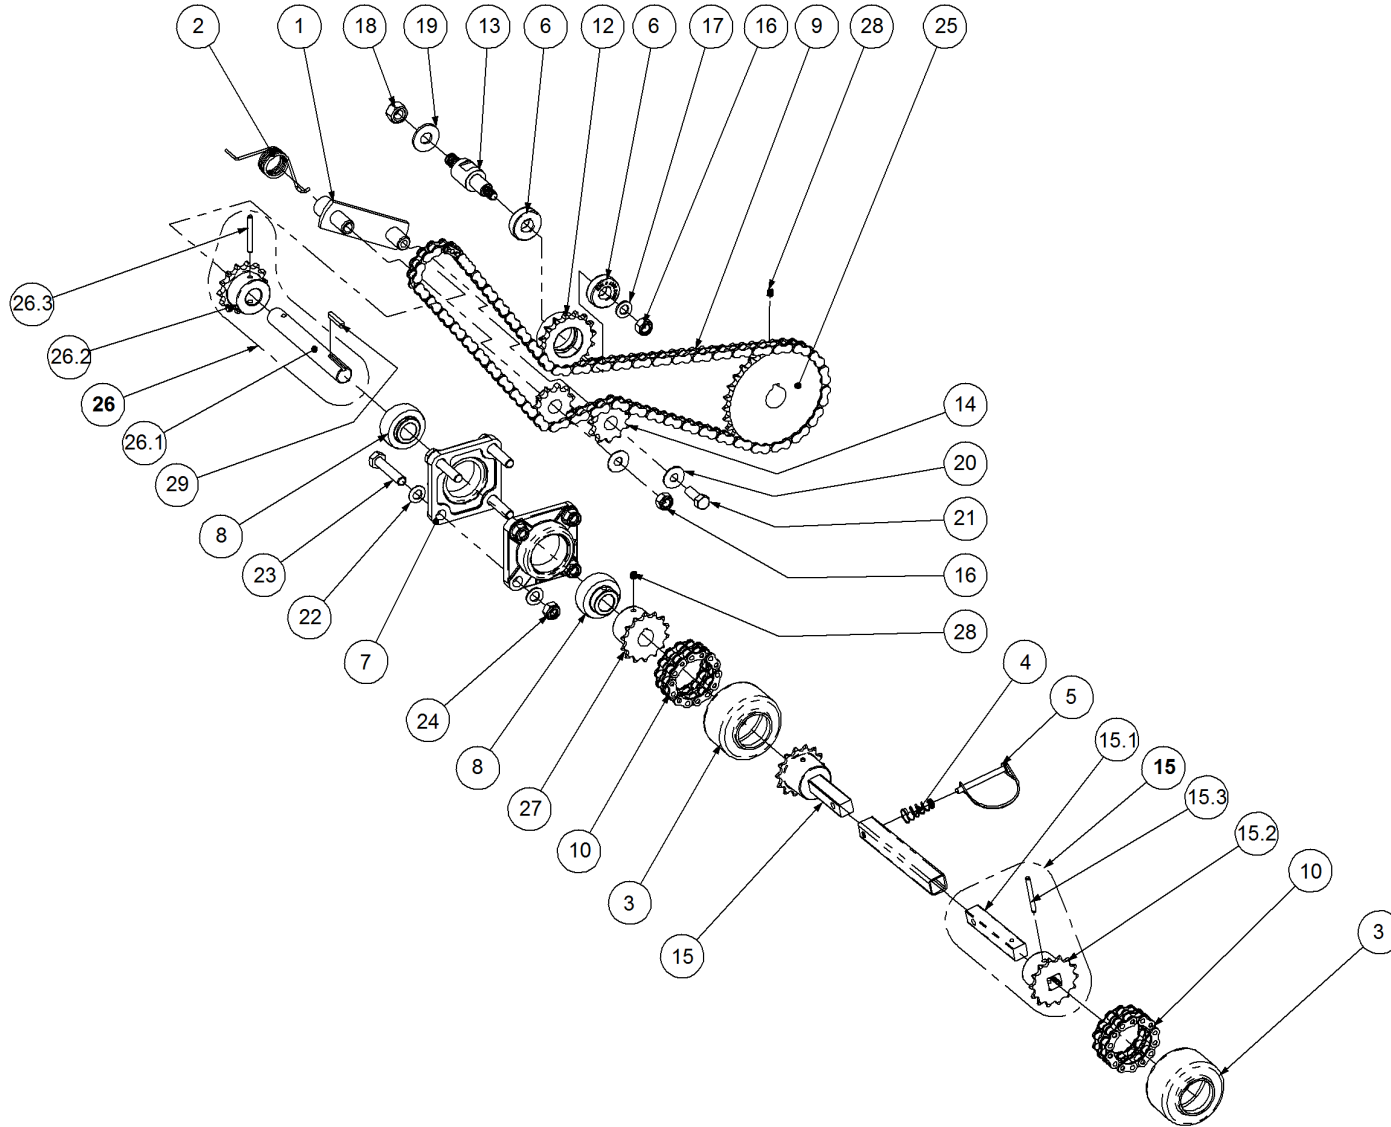

Key	Part Number	Description	Qty
-----	-------------	-------------	-----

P/N 290452803 Drive Kit - SSB 200/225L Drop Wheel

P/N 290452803 Drive Kit - SSB 200/225L Drop Wheel

Key	Part Number	Description	Qty	Key	Part Number	Description	Qty
1	290000026	Tensioner Arm	1	27	290000031	Sprocket (Plastic) 1/2" BS x 14T - 3/4" ID	1
2	124325081	Spring - Torsion 1" ID - LH	1	28	013110606	Grub Screw 1/4" UNC x 1/4"	2
3	131000004	Chain Boot	2	29	182047430	Key 4.75 x 4.75 x 30 Lg	1
4	124112032	Spring - Compression	1				
5	095306050	Lynch Pin 1/4"	1				
6	135220202	Bearing 15 ID	2				
7	136620401	Bearing Housing	2				
8	135420412	Bearing - 3/4" ID	2				
9	290452897	SSB Chain 1/2" BS Simplex (105 L + CL)	1				
10	125412120	Chain 1/2" BS Duplex 13L	2				
11	290000175	Drive Tube	1				
12	290302061	Sprocket (Steel) 1/2" BS x 16T - 1" ID	1				
13	290302060	Shaft - Idler	1				
14	126131100	Sprocket (Steel) 1/2" BS x 11T - 16 ID	2				
15	290000071	Drive Shaft w/- Sprocket	2				
15.1	290000072	Drive Shaft	1				
15.2	126131406	Sprocket (Plastic) 1/2" BS x 14T - 16 Sq	1				
15.3	090105044	Roll Pin 3/16" x 1-3/4"	1				
16	030130101	Nut 3/8" UNC Nyloc	2				
17	035110191	Flat Washer 3/8" ID	1				
18	030130131	Nut 1/2" UNC Nyloc	1				
19	035113250	Flat Washer 1/2" ID	1				
20	035110251	Flat Washer 3/8" ID	2				
21	000100255	Bolt Hex Hd 3/8" UNC x 1"	1				
22	085110000	Flat Washer 10 ID	8				
23	050100508	Bolt Hex Hd M10 x 50	4				
24	080121000	Nut M10 Nyloc	4				
25	290602078	Sprocket (Steel) 1/2" BS x 30T	1				
26	290450060	Drive Shaft w/- Sprocket	1				
26.1	290450061	Drive Shaft	1				
26.2	290450062	Sprocket (Steel) 1/2" BS x 14T	1				
26.3	090105044	Roll Pin 3/16" x 1-3/4"	1				