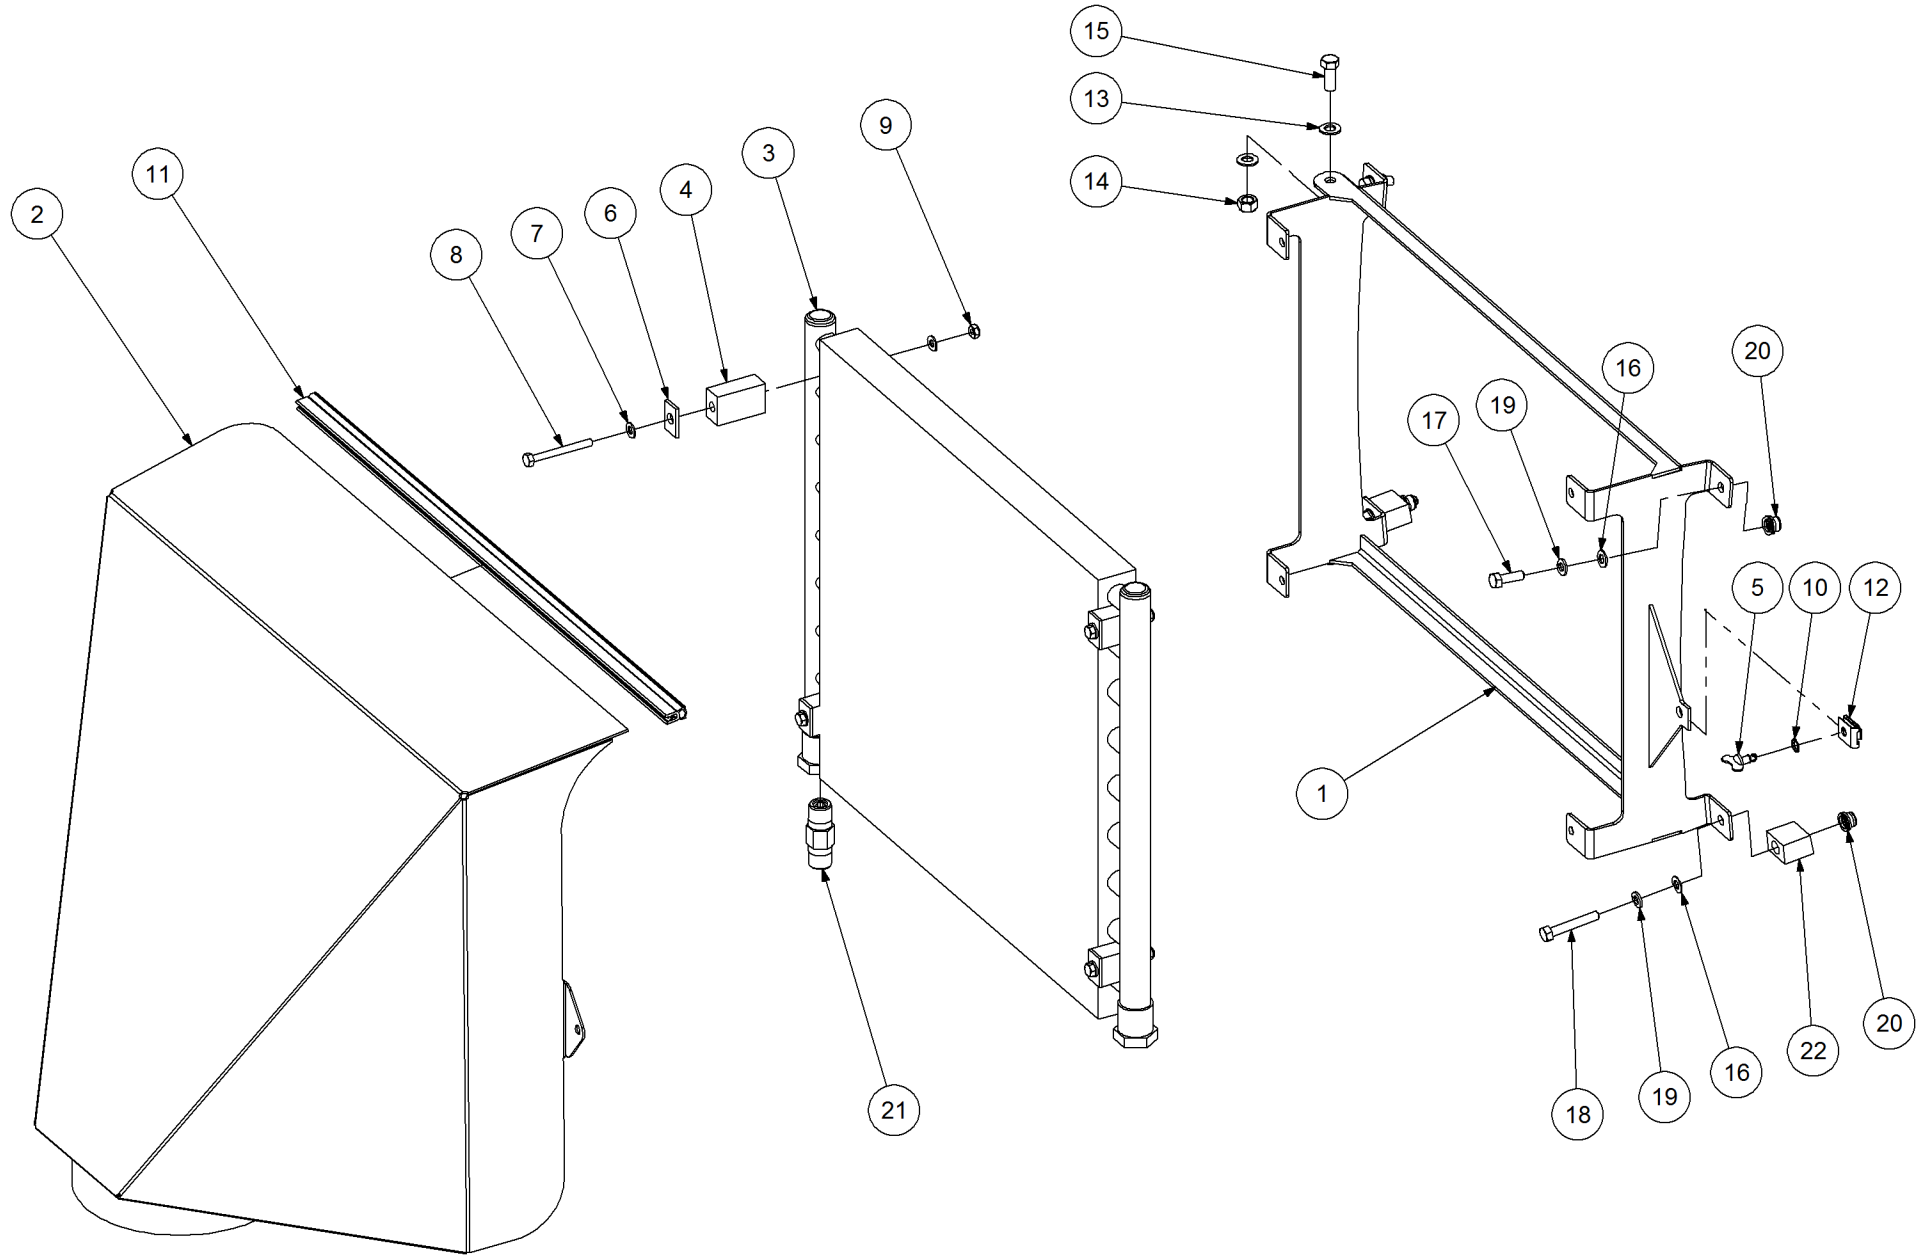

P/N 205450010 Cooler Assy

P/N 205450010 Cooler Assy

Key	Part Number	Description	Qty	Key	Part Number	Description	Qty
1	205603001	Cooler Mount	1				
2	205600001	Cooler Shroud	1				
3	163109241	Oil Cooler	1				
4	197203050	Rubber Cooler Mount	4				
5	067852260	Wing Hd Stud -1/4 Turn Fastener	1				
6	203154007	Spacer Washer	4				
7	035106151	Flat Washer 1/4" ID	8				
8	000060635	Bolt Hex Hd 1/4" UNC x 2-1/2"	4				
9	030130061	Nut 1/4" UNC Nyloc	4				
10	067853420	Retainer -1/4 Turn Fastener	1				
11	205600006	Rubber Seal	1				
12	067854101	Receptacle -1/4 Turn Fastener	1				
13	035110191	Flat Washer 3/8" ID	4				
14	030130101	Nut 3/8" UNC Nyloc	2				
15	000100255	Bolt Hex Hd 3/8" UNC x 1"	2				
16	035108161	Flat Washer 5/16" ID	4				
17	000080255	Bolt Hex Hd 5/16" UNC x 1"	2				
18	000080505	Bolt Hex Hd 5/16" UNC x 2"	2				
19	036108000	Spring Washer 5/16" ID	4				
20	030170081	Nut 5/16" UNC Huck	4				
21	200122350	Relief Valve	1				
22	197203033	Cooler Mount Spacer Block	2