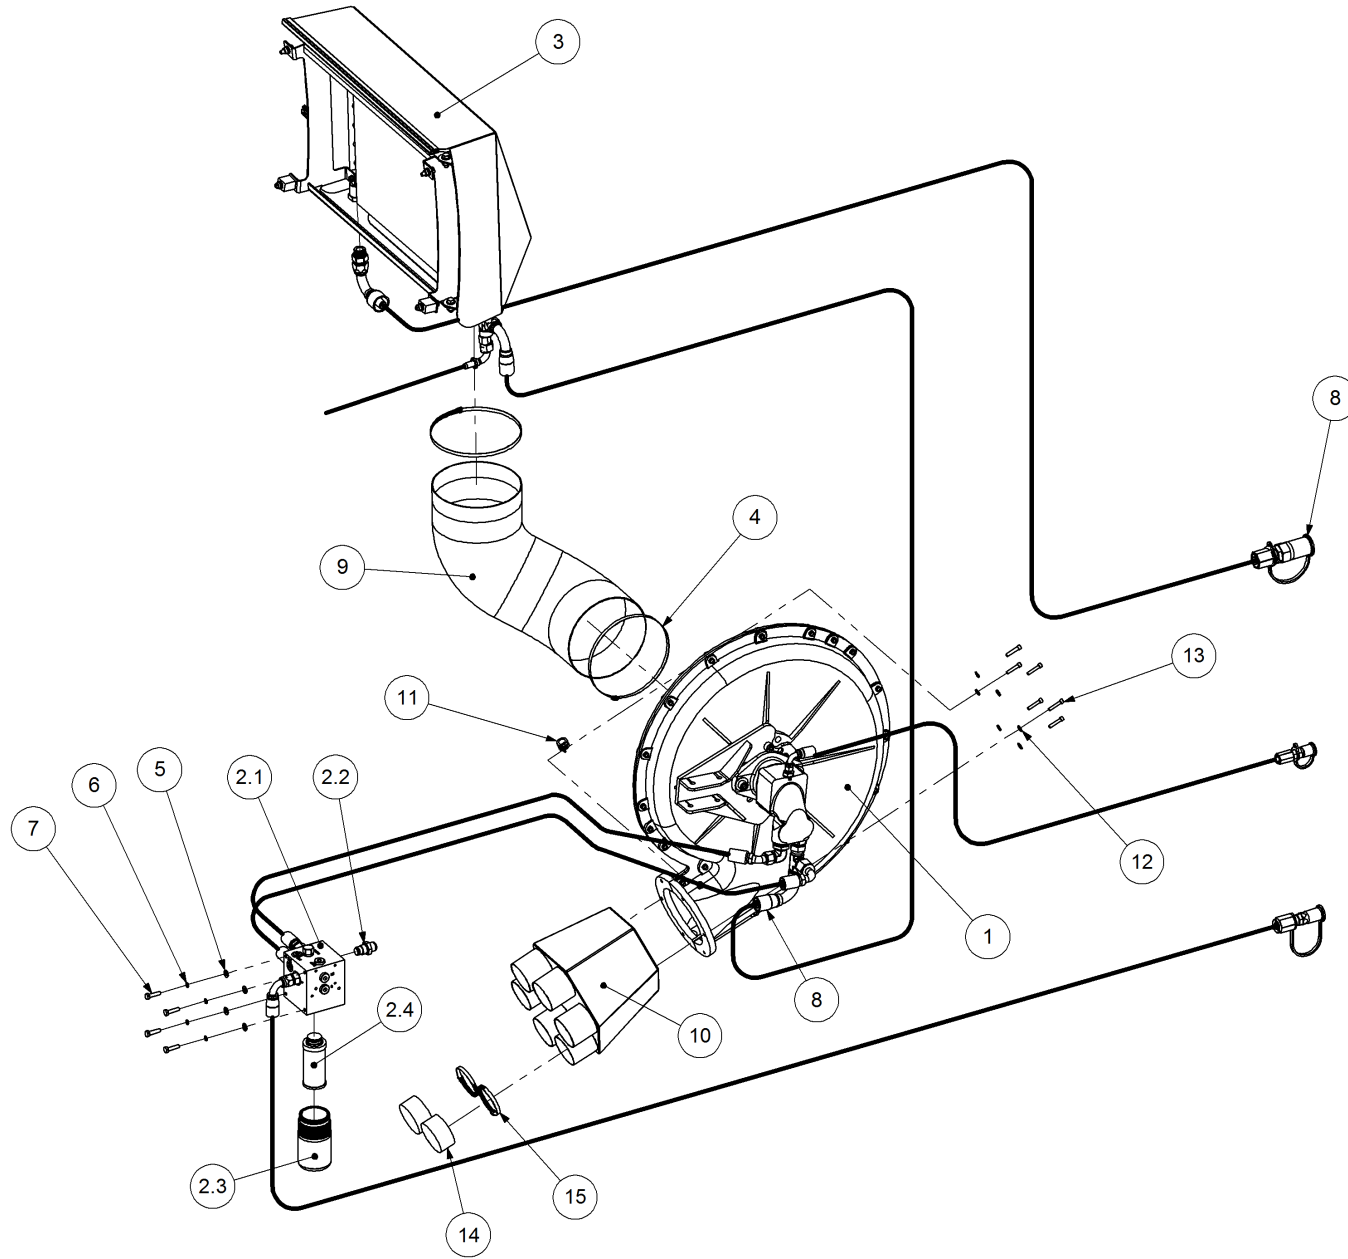

P/N 25000010 Blower Kit - Volvo

P/N 250000010 Blower Kit - Volvo

Key	Part Number	Description	Qty	Key	Part Number	Description	Qty
1	250902003	Blower - Volvo (90 Deg)	1				
2	254000002	Anti Cavity Manifold	1				
2.1	161000003	Anti Cavity Manifold	1				
2.2	161000005	HI-VT Indicator	1				
2.3	254000001	Filter Bowl	1				
2.4	159424400	Filter Element suits Anti Cavity Manifold - Blower Kit	1				
3	205450010	Cooler Assy	1				
4	101178229	Hose Clamp - 178 - 229	2				
5	085108000	Flat Washer 8 ID	4				
6	086108000	Spring Washer 8 ID	4				
7	050080258	Bolt Hex Hd M8 x 25	4				
8	150000097	Hydraulic Hose & Fittings Kit	1				
9	205001000	Hose - 8" Nyladuct	1				
10	259602000	Blower Outlet - 6 Outlet	1				
11	115001351	Cable Clamp 18mm	1				
12	035106151	Flat Washer 1/4" ID	6				
13	010106032	Cap Screw 1/4" UNC x 1-1/4"	6				
14	197000762	Blank Off Cap 3" Black	2				
15	101070090	Hose Clamp - Tridon 70 - 90	2