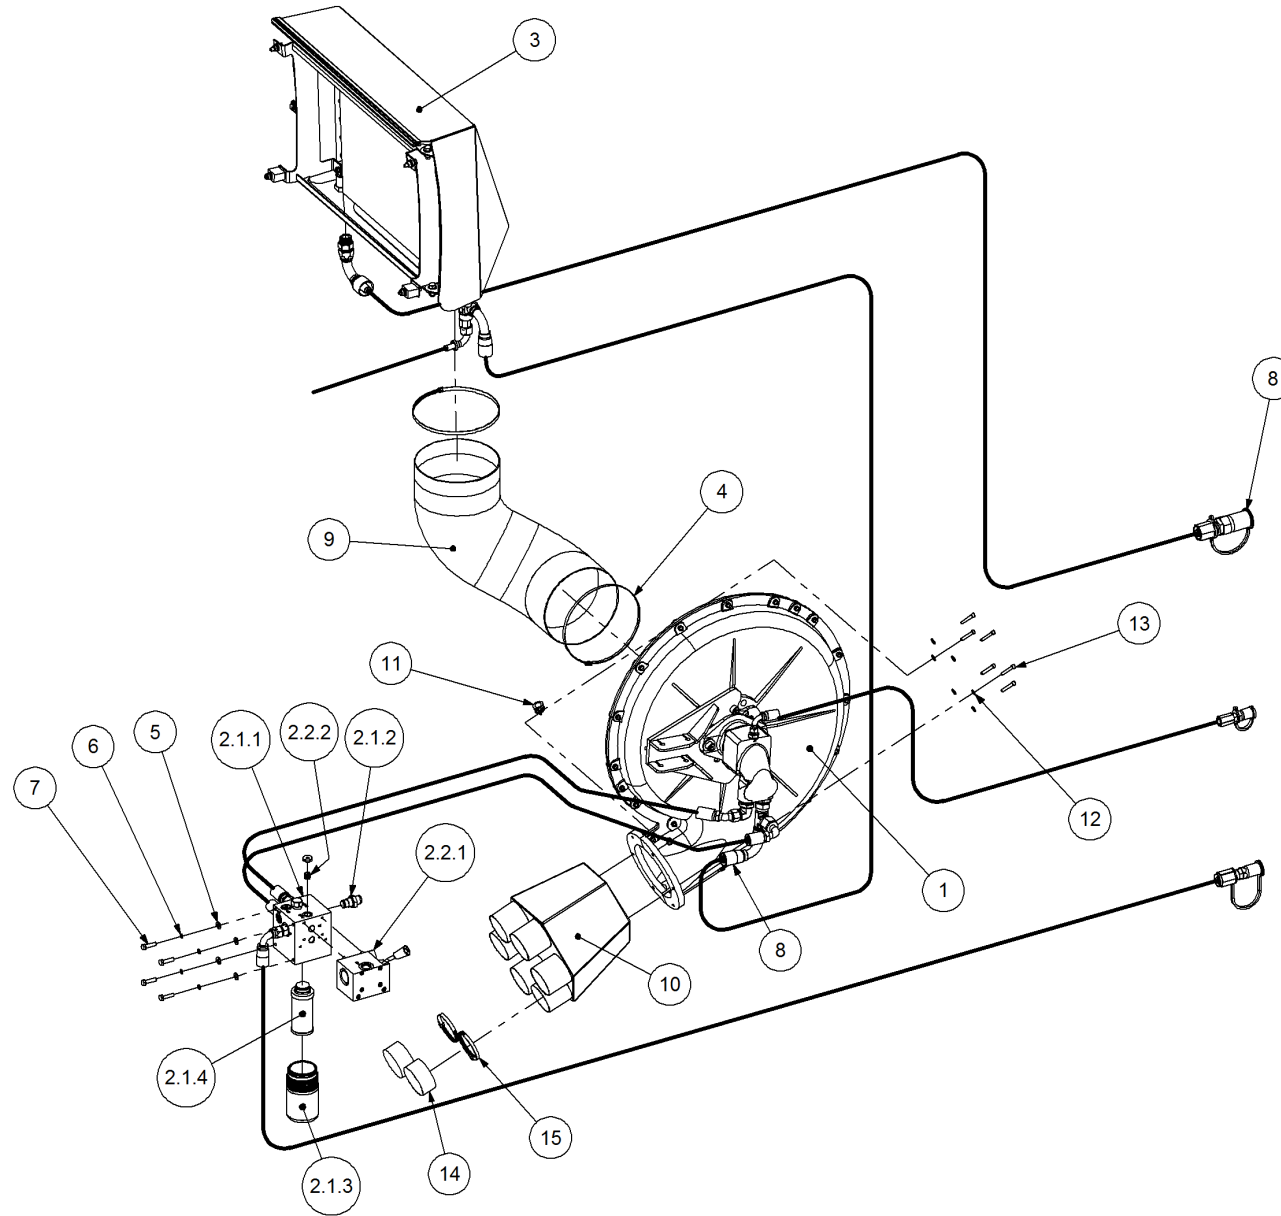

P/N 250000110 Blower Kit - Volvo w/- Diverter Valve

P/N 250000110 Blower Kit - Volvo w/- Diverter Valve

Key	Part Number	Description	Qty
1	250902003	Blower - Volvo (90 Deg)	1
2	254000006	Anti Cavity Manifold & Diverter Valve	1
2.1	254000002	Anti Cavity Manifold	1
2.1.1	161000003	Anti Cavity Manifold	1
2.1.2	161000005	HI-VT Indicator	1
2.1.3	254000001	Filter Bowl	1
2.1.4	159424400	Filter Element suits Anti Cavity Manifold - Blower Kit	1
2.2	254000003	Diverter Valve	1
2.2.1	161000004	Diverter Valve 6 Bolt Version	1
2.2.2	013451313	Fitting - Plug 1/4" BspM	1
3	205450010	Cooler Assy	1
4	101178229	Hose Clamp - 178 - 229	2
5	085108000	Flat Washer 8 ID	4
6	086108000	Spring Washer 8 ID	4
7	050080258	Bolt Hex Hd M8 x 25	4
8	150000097	Hydraulic Hose & Fittings Kit	1
9	205001000	Hose - 8" Nyladuct	1
10	259602000	Blower Outlet - 6 Outlet	1
11	115001351	Cable Clamp 18mm	1
12	035106151	Flat Washer 1/4" ID	6
13	010106032	Cap Screw 1/4" UNC x 1-1/4"	6
14	197000762	Blank Off Cap 3" Black	2
15	101070090	Hose Clamp - Tridon 70 - 90	2

Key	Part Number	Description	Qty