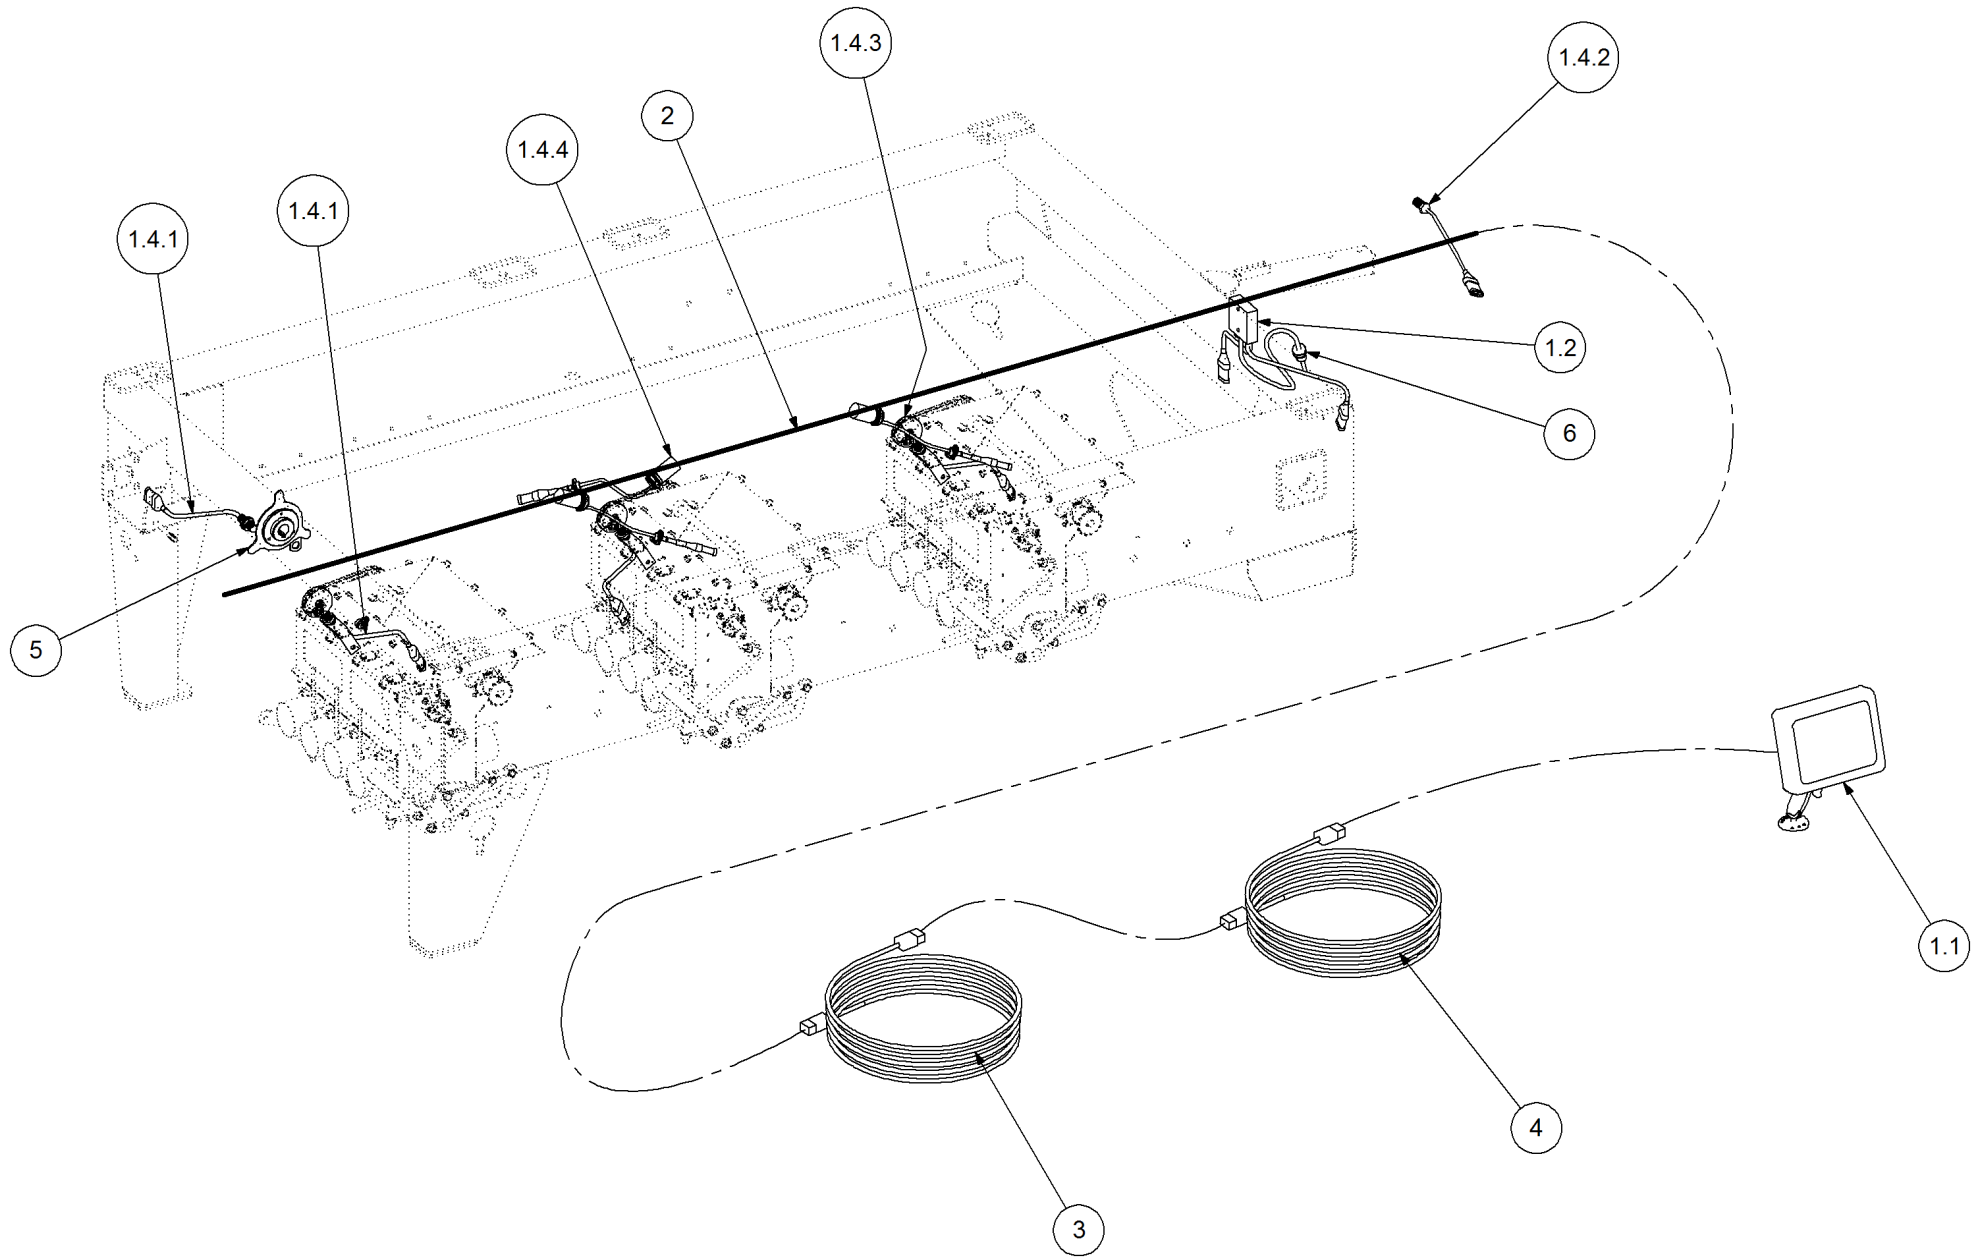

P/N 290246501 Monitor & Harness Kit - Eagle 3 Bin

Key	Part Number	Description	Qty
1	116246500	Monitor - Eagle 3 Bin	1
1.1	116701755	Console - Eagle	1
1.2	116900267	Sensor Kit - Fan Pressure	1
1.3	116700600	Operator's Manual - Eagle Monitor	1
1.4	116400494	Sensor Kit - Eagle 3 Bin	1
1.4.1	116901200	Sensor - Speed	4
1.4.2	116900755	Sensor - Fan	1
1.4.3	116900442	Encoder - 8 Magnet	3
1.4.4	116900667	Sensor Kit - Bin Level	3
2	116700453	Harness - 4 Bin	1
3	116701124	Harness - 13.0 m Extension	1
4	116701780	Harness - Tractor	1
5	290000134	Sensor Mount Kit - 3 Bin	1
6	159421608	Filter	1

Key	Part Number	Description	Qty