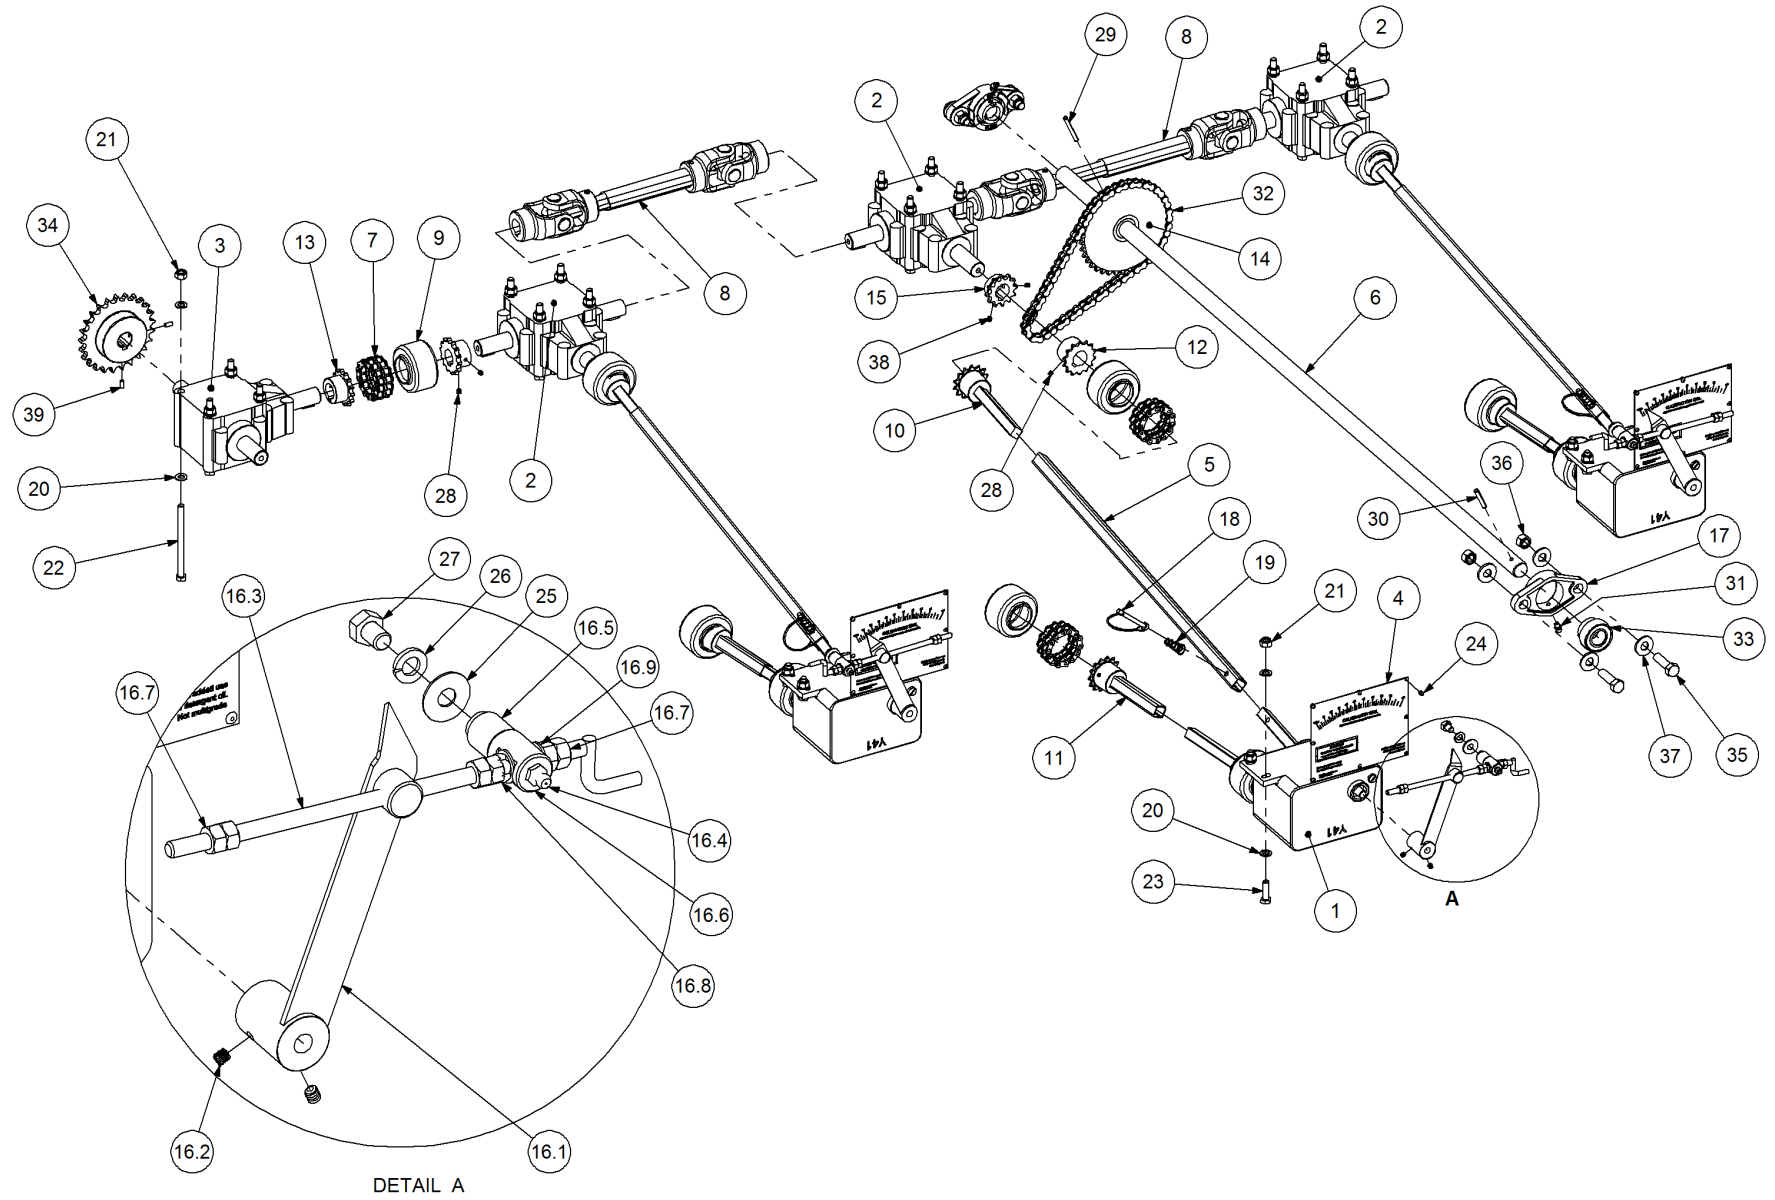

P/N 290453000 Drive Kit - Drop Wheel

Key	Part Number	Description	Qty	Key	Part Number	Description	Qty
1	290000040	Zero Max Y41 w/- Sprockets & Shafts	3	22	000101255	Bolt Hex Hd 3/8" UNC x 5"	16
2	130010111	Gearbox - Ratio 3.25:1	3	23	000100325	Bolt Hex Hd 3/8" UNC x 1-1/4"	12
2.1	130025477	Seal 25 ID - Gearbox	3	24	094103001	Pop Rivet 1/8" Aluminium	24
3	130010006	Gearbox - Ratio 1:1	1	25	035110251	Flat Washer 3/8" ID	3
3.1	130025477	Seal 25 ID - Gearbox	3	26	036110000	Spring Washer 3/8" ID	3
4	192017514	Calibration Dial	3	27	000100135	Bolt Hex Hd 3/8" UNC x 1/2"	3
5	290300740	Drive Tube	3	28	013110606	Grub Screw 1/4" UNC x 1/4"	7
6	290453056	Crank Shaft	1	29	090106050	Roll Pin 1/4" x 2"	1
7	125412120	Chain 1/2" BS Duplex 13L	7	30	090106038	Roll Pin 1/4" x 1-1/2"	1
8	131210420	Drive Shaft & Universal	2	31	111206450	Grease Nipple 1/4" UNF - 45°	2
9	131000004	Chain Boot	7	32	290453010	Chain Assy 1/2" BS (57 L + CL)	1
10	290000007	Drive Shaft w/- Sprocket - 170 Lg	3	33	135220100	Bearing - 1" ID	2
11	290000009	Drive Tube w/- Sprocket - 150 Lg	3	34	246300037	Sprocket (Steel) 5/8" BS x 25T - 25 ID - 8 Key	1
12	290000034	Sprocket (Plastic) 1/2" BS x 14T - 25 ID	3	35	000130445	Bolt Hex Hd 1/2" UNC x 1-3/4"	4
13	127120141	Sprocket (Steel) 1/2"BS x 14T - 25 ID	2	36	030130131	Nut 1/2" UNC Nyloc	4
14	290453058	Sprocket (Steel) 1/2" BS x 39T	1	37	035113250	Flat Washer 1/2" ID	8
15	290453059	Sprocket - 12T	1	38	GS-0606F	Grub Screw 1/4" UNF x 1/4"	2
16	209300000	Calibration Adjustment Kit	3	39	013110613	Grub Screw 1/4" UNC x 1/2"	2
16.1	209300001	Calibration Indicator	1				
16.2	013110606	Grub Screw 1/4" UNC x 1/4"	2				
16.3	209600001	Indicator Adjusting Screw	1				
16.4	111206000	Grease Nipple 1/4" UNF	1				
16.5	209600004	Adaptor	1				
16.6	209600007	Swivel Screw	1				
16.7	030110081	Nut 5/16" UNC	6				
16.8	030130081	Nut 5/16" UNC Nyloc	1				
16.9	035108161	Flat Washer 5/16" ID	2				
17	136420501	Bearing Housing - 2 Bolt	2				
18	095306050	Lynch Pin 1/4"	3				
19	124112032	Spring - Compression	3				
20	035110191	Flat Washer 3/8" ID	56				
21	030130101	Nut 3/8" UNC Nyloc	28