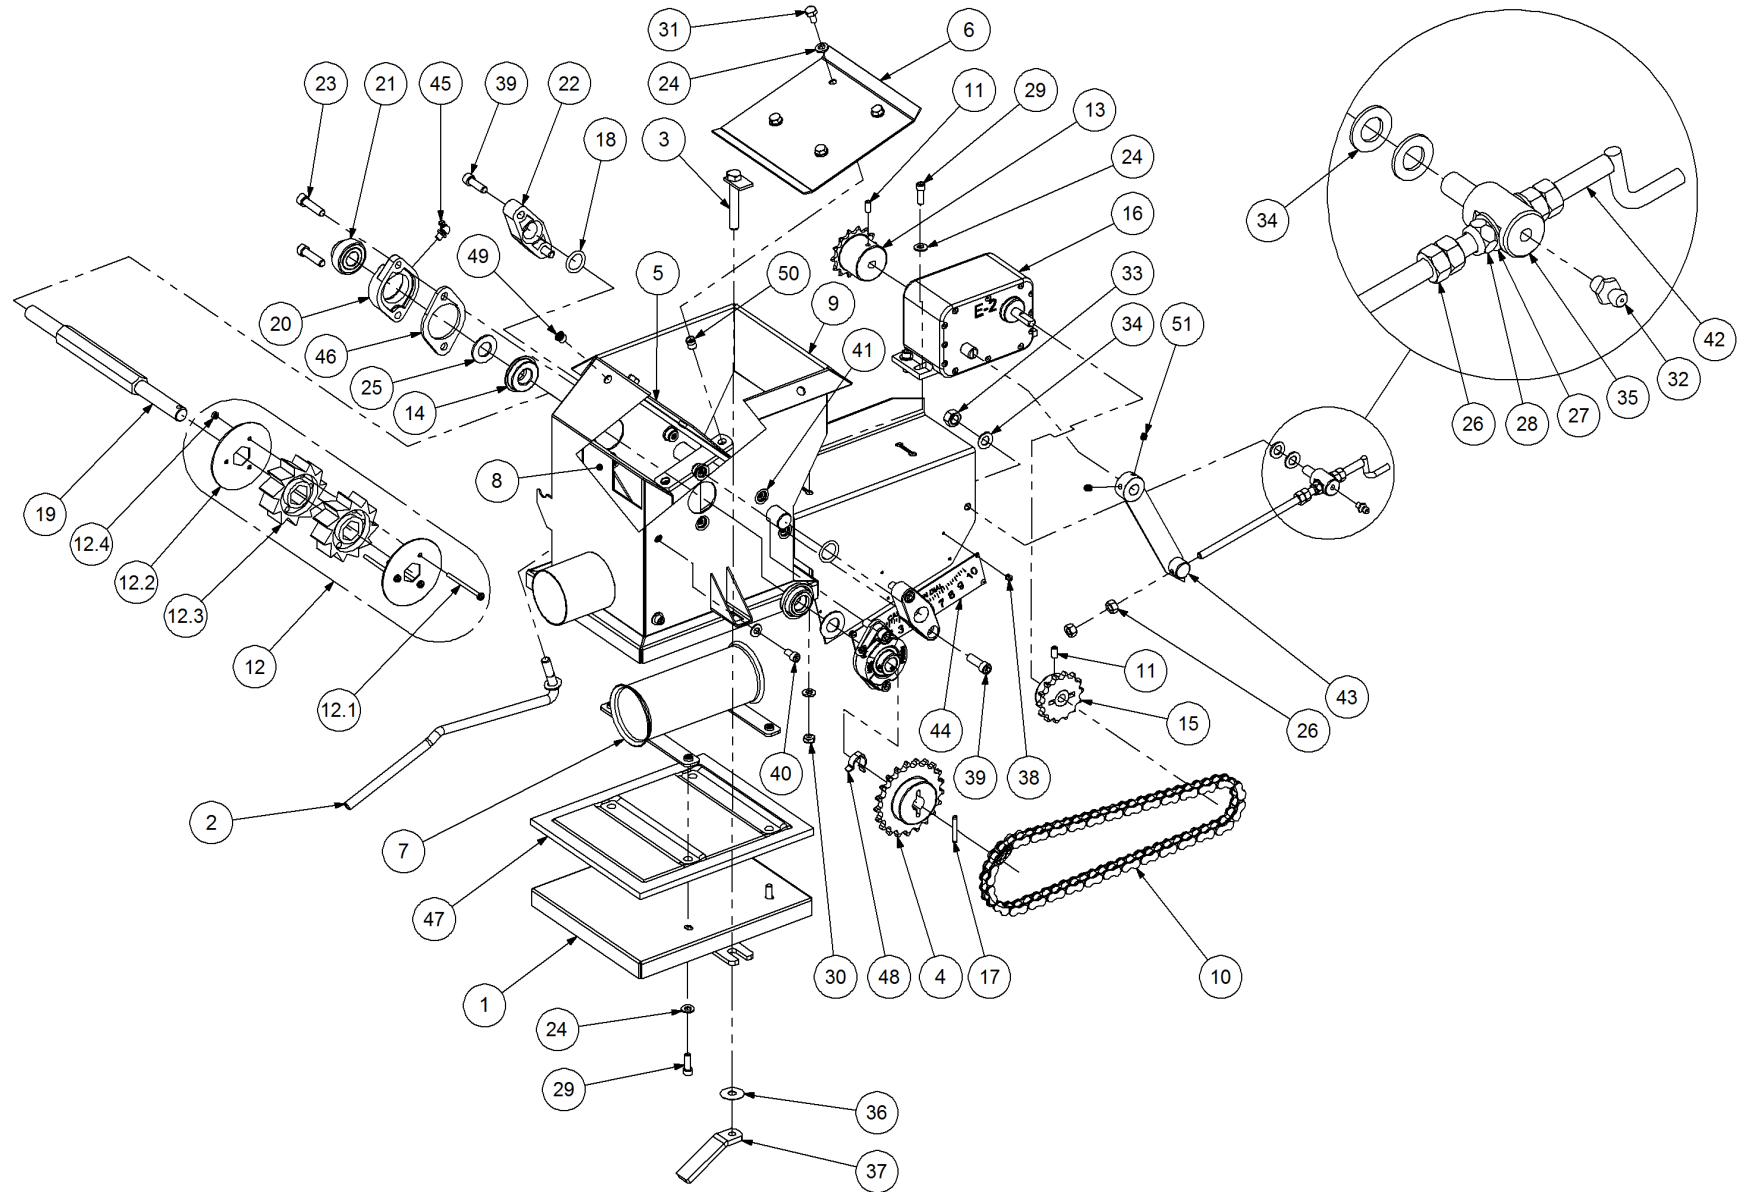

P/N 208100000 Metering Unit SSB - 1 Way Ground Drive

P/N 208100000 Metering Unit SSB - 1 Way Ground Drive

Key	Part Number	Description	Qty	Key	Part Number	Description	Qty
1	208100026	Bottom Door - SSB	1	29	010106019	Cap Screw 1/4" UNC x 3/4"	8
2	208100051	Cleanout Door Handle - SSB	1	30	030130061	Nut 1/4" UNC Nyloc	4
3	208100061	Bottom Door Bolt - SSB	2	31	000060135	Bolt Hex Hd 1/4" UNC x 1/2"	6
4	208100095	Sprocket (Plastic) 1/2" BS x 21T	1	32	111206000	Grease Nipple 1/4" UNF	1
5	208100071	Coarse Seeds Plate - SSB	1	33	030130101	Nut 3/8" UNC Nyloc	2
6	208100047	Clean Out Door - SSB	1	34	035110191	Flat Washer 3/8" ID	3
7	208100028	Flow Through Tube	1	35	290601007	Screw Swivel	1
8	208100020	Port Plate - 1 Way	1	36	035110251	Flat Washer 3/8" ID	2
9	208100002	Metering Unit SSB - 1 Way	1	37	208100060	Handle - Bottom Door Fastener	2
10	208125002	Chain 1/2" AS Simplex	1	38	094103001	Pop Rivet 1/8" Aluminium	6
11	013110613	Grub Screw 1/4" UNC x 1/2"	2	39	010208025	Cap Screw 5/16" BSW x 1"	4
12	208100092	Spool Assy - SSB	1	40	010106012	Cap Screw 1/4" UNC x 1/2"	4
12.1	059604060	Bolt Pan Hd M4 x 60	3	41	030170081	Nut 5/16" UNC Huck	8
12.2	193001905	Spool Washer	2	42	209600001	Indicator Adjusting Screw	1
12.3	197018845	Spool	2	43	208100111	Calibration Indicator	1
12.4	080310041	Nut M4 S/Steel	3	44	192017841	Calibration Dial	1
13	290000036	Sprocket (Plastic) 1/2" BS x 14T - 3/8" ID	1	45	111206675	Grease Nipple 1/4" UNF - 67.5°	2
14	197161687	Seal 5/8" ID	2	46	197001626P	Gasket (Small) - Bearing	2
15	208400167	Sprocket (Plastic) 1/2" BS x 14T	1	47	208100016	Door Rubber - SSB	1
16	130000020	Zero Max E2 Gear Box	1	48	193003765	Retainer Clip - Sprocket	1
17	090105032	Roll Pin 3/16" x 1-1/4"	1	49	030170001	Nut 1/4" UNC Huck	2
18	197192535	O'Ring 3/4" ID x 1" OD x 0.139"	2	50	030170061	Nut 1/4" UNC Huck	4
19	208100100	Spool Shaft - SSB	1	51	013110606	Grub Screw 1/4" UNC x 1/4"	2
20	136520300	Bearing Housing	2				
21	135320210	Bearing - 5/8" ID	2				
22	137308846	Bush	2				
23	010208032	Cap Screw 5/16" BSW x 1-1/4"	4				
24	035106151	Flat Washer 1/4" ID	22				
25	035316320	Flat Washer 5/8" ID S/Steel	2				
26	030110081	Nut 5/16" UNC	6				
27	035108161	Flat Washer 5/16" ID	2				
28	030130081	Nut 5/16" UNC Nyloc	1