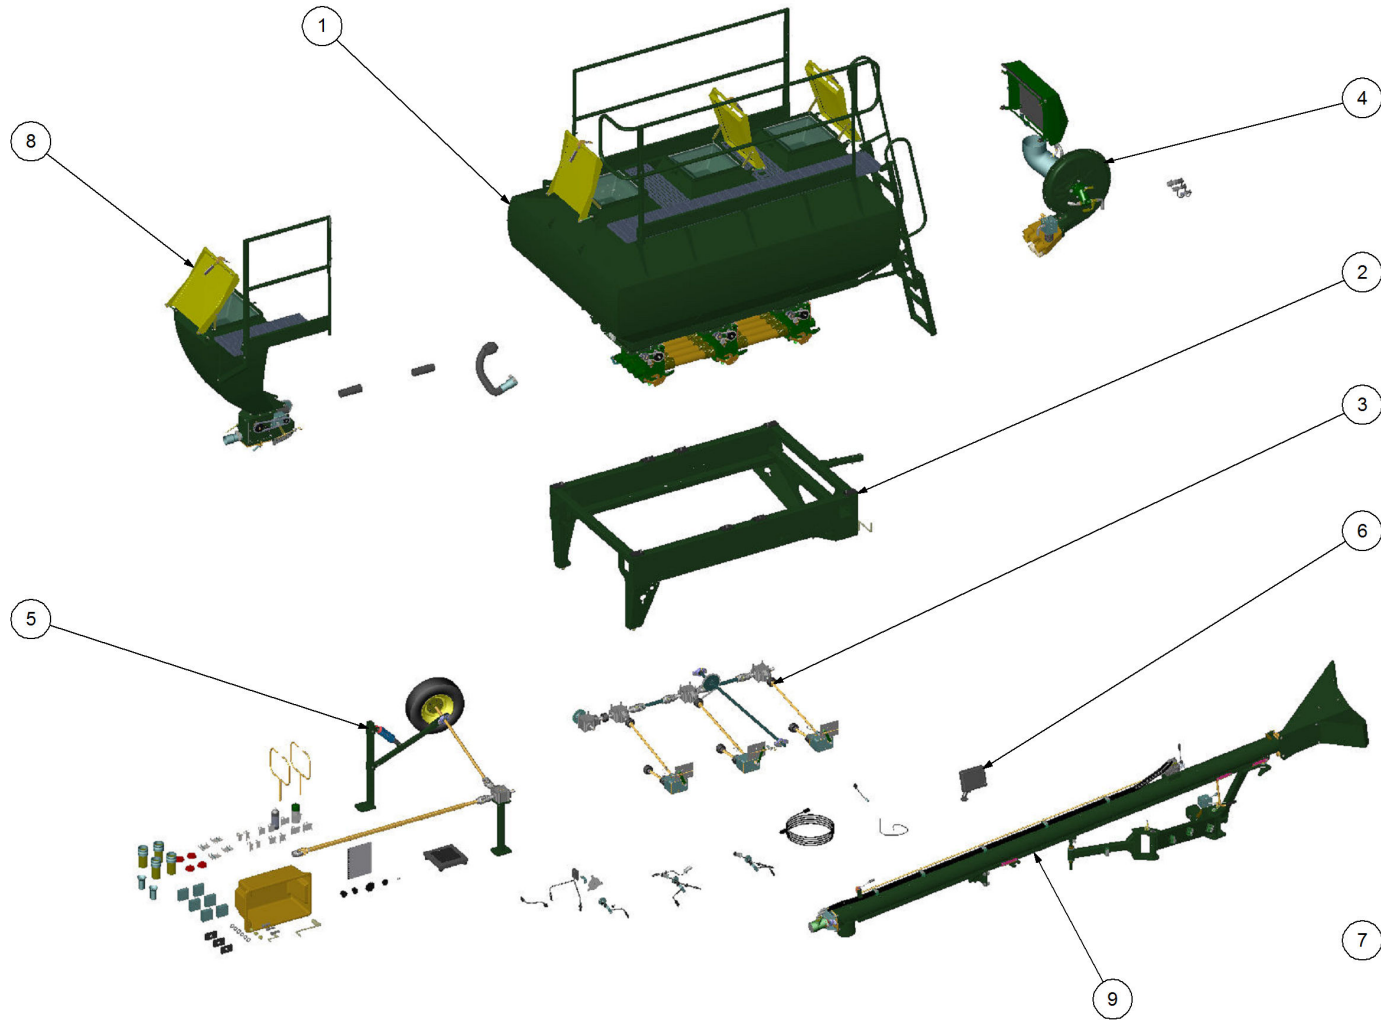

Simplicity
A U S T R A L I A

Parts Manual

PM - Pull Mounted Air Seeder

04500 PM3

P/N 04500 PM3

04500 PM 3 Bin Air Seeder

Key	Part Number	Description	Code
1	200453000	Bin Assembly - 4500 3 Bin	(Std)
1	200453200	Bin Assembly - 4500 3 Bin - Side Ladder	(Opt)
2	211302022	Chassis Kit - PM 3 Bin	(Std)
3	290453000	Drive Kit - Drop Wheel	(Std)
4	250000004	Blower Kit - Rexroth	(Std)
4	250000104	Blower Kit - Rexroth w/- Diverter Valve	(Opt)
4	250000010	Blower Kit - Volvo	(Opt)
4	250000110	Blower Kit - Volvo w/- Diverter Valve	(Opt)
5	291400003	Dispatch Kit - Drop Wheel Drive	(Std)
5	291400004	Dispatch Kit - Wheel on Wheel Drive	(Opt)
5	291400019	Dispatch Kit - Drop Wheel Drive	(Opt)
6	290246501	Monitor & Harness Kit - Eagle 3 Bin	(Std)
7	196545002	Decal '4500 Simplicity' 610 x 350	(Std)
7	196042512	Decal - Assorted Instructions	(Std)
7	196015020	Decal 'Wheat Sheaf Logo' 150 x 200	(Std)
8	201225108	SSB Kit - 225L 1 Way Drop Wheel Drive	(Opt Extra)
9	263452000	Auger Kit 6" - RH	(Opt Extra)

Key	Part Number	Description	Code
-----	-------------	-------------	------

P/N 200453000

Bin Assembly - 4500 3 Bin

Key	Part Number	Description	Qty
1	200453250	Bin Sub Assembly - 4500 3 Bin	1
2	200453215	Walkway Kit - 4500 3 Bin	1
3	200452210	Handrail Kit - 4500 3 Bin	1

Key	Part Number	Description	Qty
-----	-------------	-------------	-----

P/N 200453200

Bin Assembly - 4500 3 Bin - Side Ladder

Key	Part Number	Description	Qty
1	200453250	Bin Sub Assembly - 4500 3 Bin	1
2	200453215	Walkway Kit - 4500 3 Bin	1
3	200453220	Handrail Kit - 4500 3 Bin - Side Ladder	1