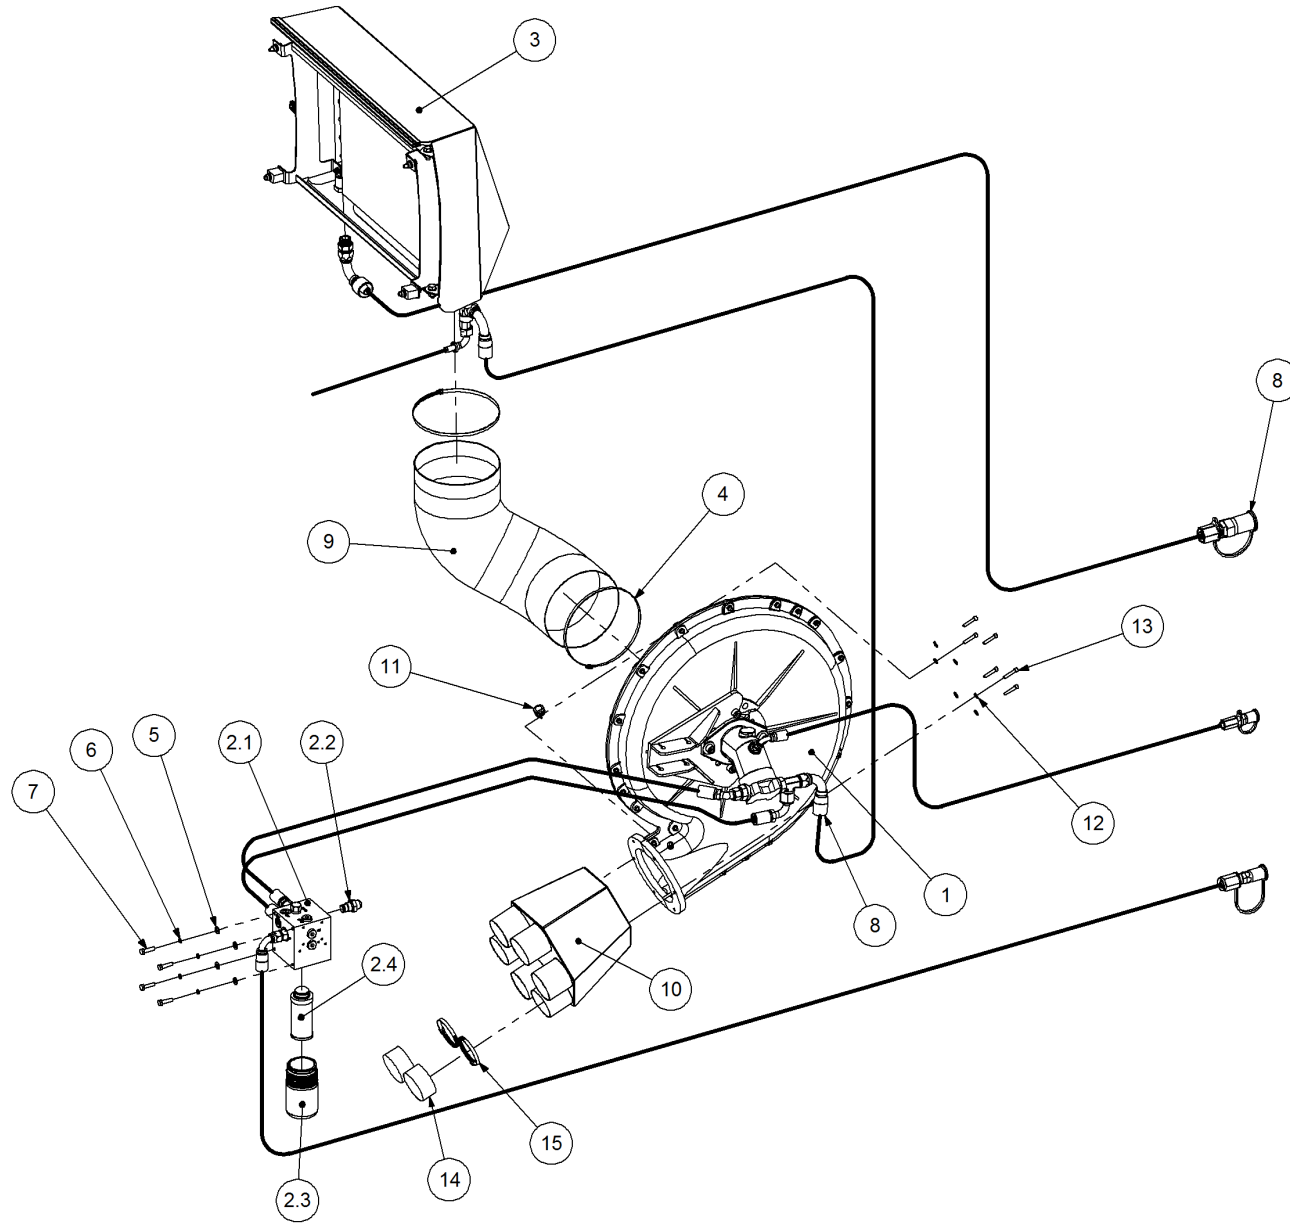

P/N 25000004 Blower Kit - Rexroth

P/N 250000004 Blower Kit - Rexroth

Key	Part Number	Description	Qty
1	251902000	Blower - Rexroth	1
2	254000002	Anti Cavity Manifold	1
2.1	161000003	Anti Cavity Manifold	1
2.2	161000005	HI-VT Indicator	1
2.3	254000001	Filter Bowl	1
2.4	159424400	Filter Element suits Anti Cavity Manifold - Blower Kit	1
3	205450010	Cooler Assy	1
4	101178229	Hose Clamp - 178 - 229	2
5	085108000	Flat Washer 8 ID	4
6	086108000	Spring Washer 8 ID	4
7	050080258	Bolt Hex Hd M8 x 25	4
8	150000097	Hydraulic Hose & Fittings Kit	1
9	205001000	Hose - 8" Nyladuct	1
10	259602000	Blower Outlet - 6 Outlet	1
11	115001351	Cable Clamp 18mm	1
12	035106151	Flat Washer 1/4" ID	6
13	010106032	Cap Screw 1/4" UNC x 1-1/4"	6
14	197000762	Blank Off Cap 3" Black	2
15	101070090	Hose Clamp - Tridon 70 - 90	2

Key	Part Number	Description	Qty