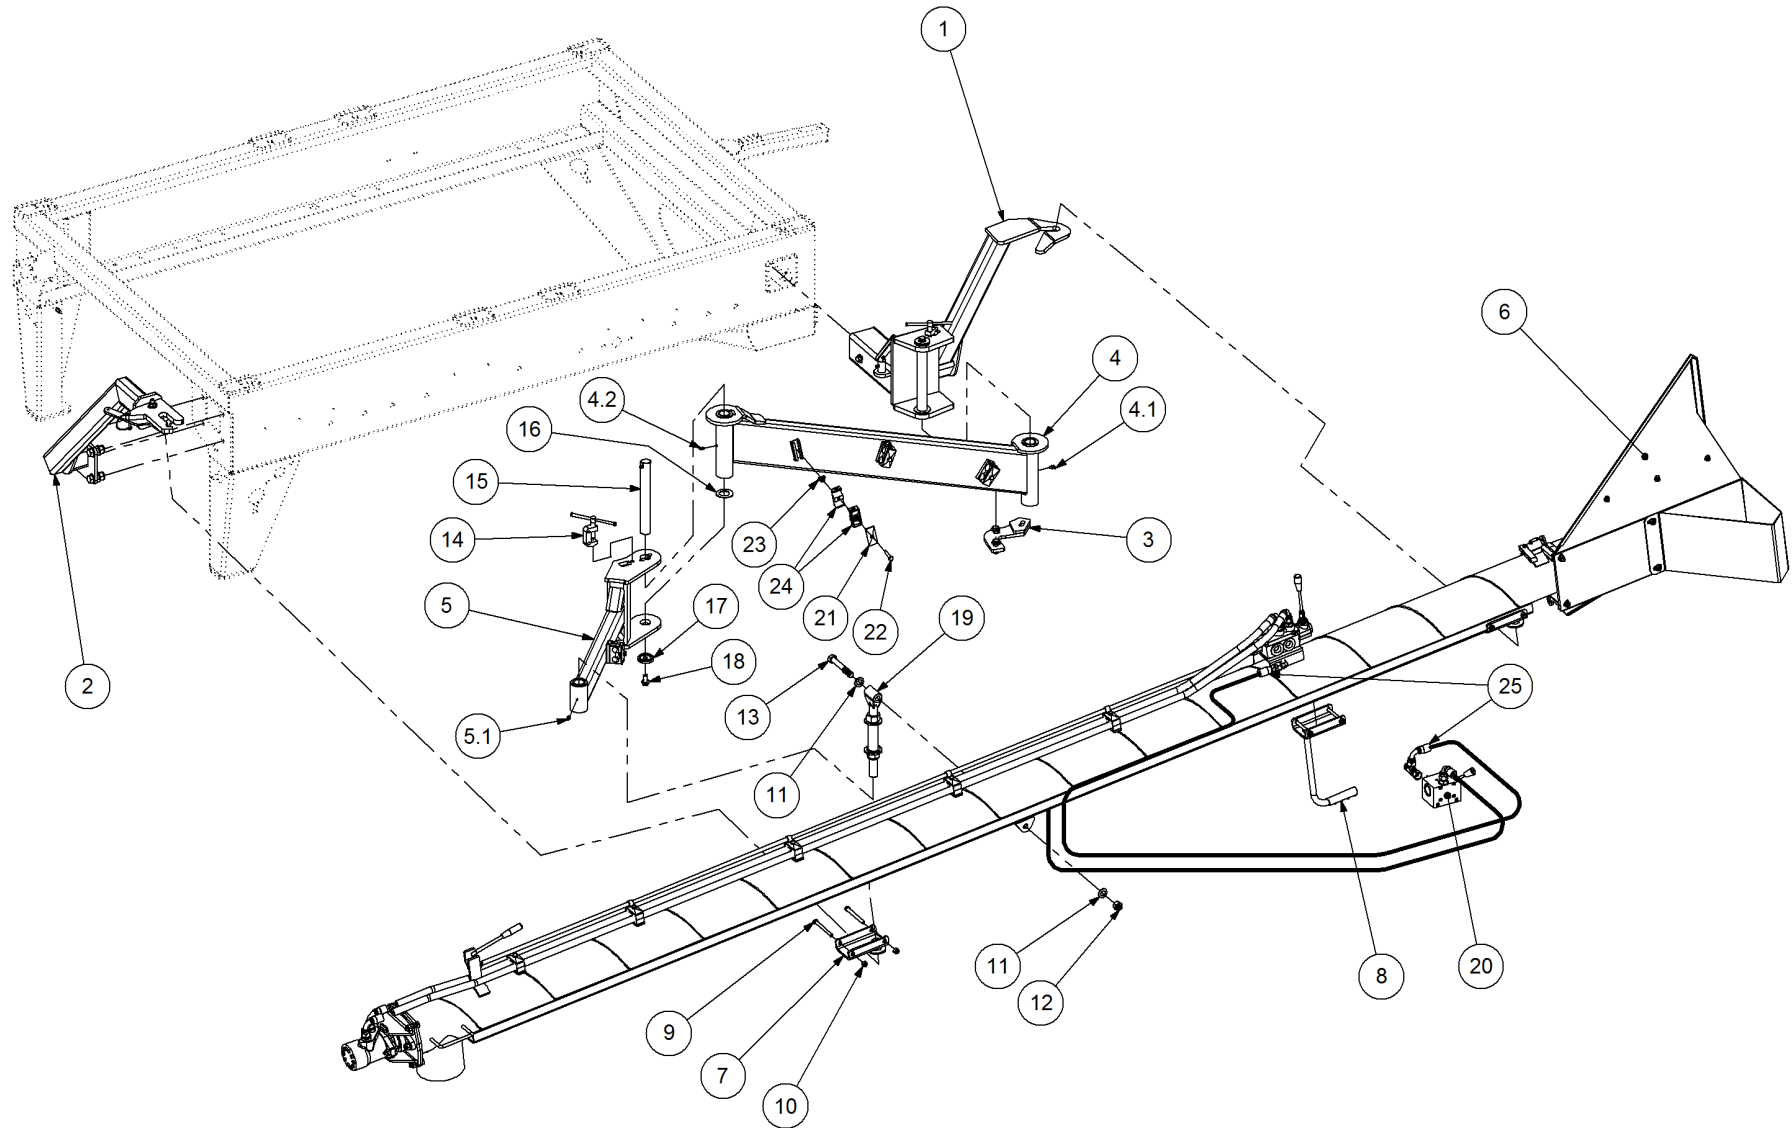

Key	Part Number	Description	Qty
-----	-------------	-------------	-----

P/N 290452803 Drive Kit - SSB 200/225L Drop Wheel

P/N 290452803 Drive Kit - SSB 200/225L Drop Wheel

Key	Part Number	Description	Qty	Key	Part Number	Description	Qty
1	290000026	Tensioner Arm	1	27	290000031	Sprocket (Plastic) 1/2" BS x 14T - 3/4" ID	1
2	124325081	Spring - Torsion 1" ID - LH	1	28	013110606	Grub Screw 1/4" UNC x 1/4"	2
3	131000004	Chain Boot	2	29	182047430	Key 4.75 x 4.75 x 30 Lg	1
4	124112032	Spring - Compression	1				
5	095306050	Lynch Pin 1/4"	1				
6	135220202	Bearing 15 ID	2				
7	136620401	Bearing Housing	2				
8	135420412	Bearing - 3/4" ID	2				
9	290452897	SSB Chain 1/2" BS Simplex (105 L + CL)	1				
10	125412120	Chain 1/2" BS Duplex 13L	2				
11	290000175	Drive Tube	1				
12	290302061	Sprocket (Steel) 1/2" BS x 16T - 1" ID	1				
13	290302060	Shaft - Idler	1				
14	126131100	Sprocket (Steel) 1/2" BS x 11T - 16 ID	2				
15	290000071	Drive Shaft w/- Sprocket	2				
15.1	290000072	Drive Shaft	1				
15.2	126131406	Sprocket (Plastic) 1/2" BS x 14T - 16 Sq	1				
15.3	090105044	Roll Pin 3/16" x 1-3/4"	1				
16	030130101	Nut 3/8" UNC Nyloc	2				
17	035110191	Flat Washer 3/8" ID	1				
18	030130131	Nut 1/2" UNC Nyloc	1				
19	035113250	Flat Washer 1/2" ID	1				
20	035110251	Flat Washer 3/8" ID	2				
21	000100255	Bolt Hex Hd 3/8" UNC x 1"	1				
22	085110000	Flat Washer 10 ID	8				
23	050100508	Bolt Hex Hd M10 x 50	4				
24	080121000	Nut M10 Nyloc	4				
25	290602078	Sprocket (Steel) 1/2" BS x 30T	1				
26	290450060	Drive Shaft w/- Sprocket	1				
26.1	290450061	Drive Shaft	1				
26.2	290450062	Sprocket (Steel) 1/2" BS x 14T	1				
26.3	090105044	Roll Pin 3/16" x 1-3/4"	1				