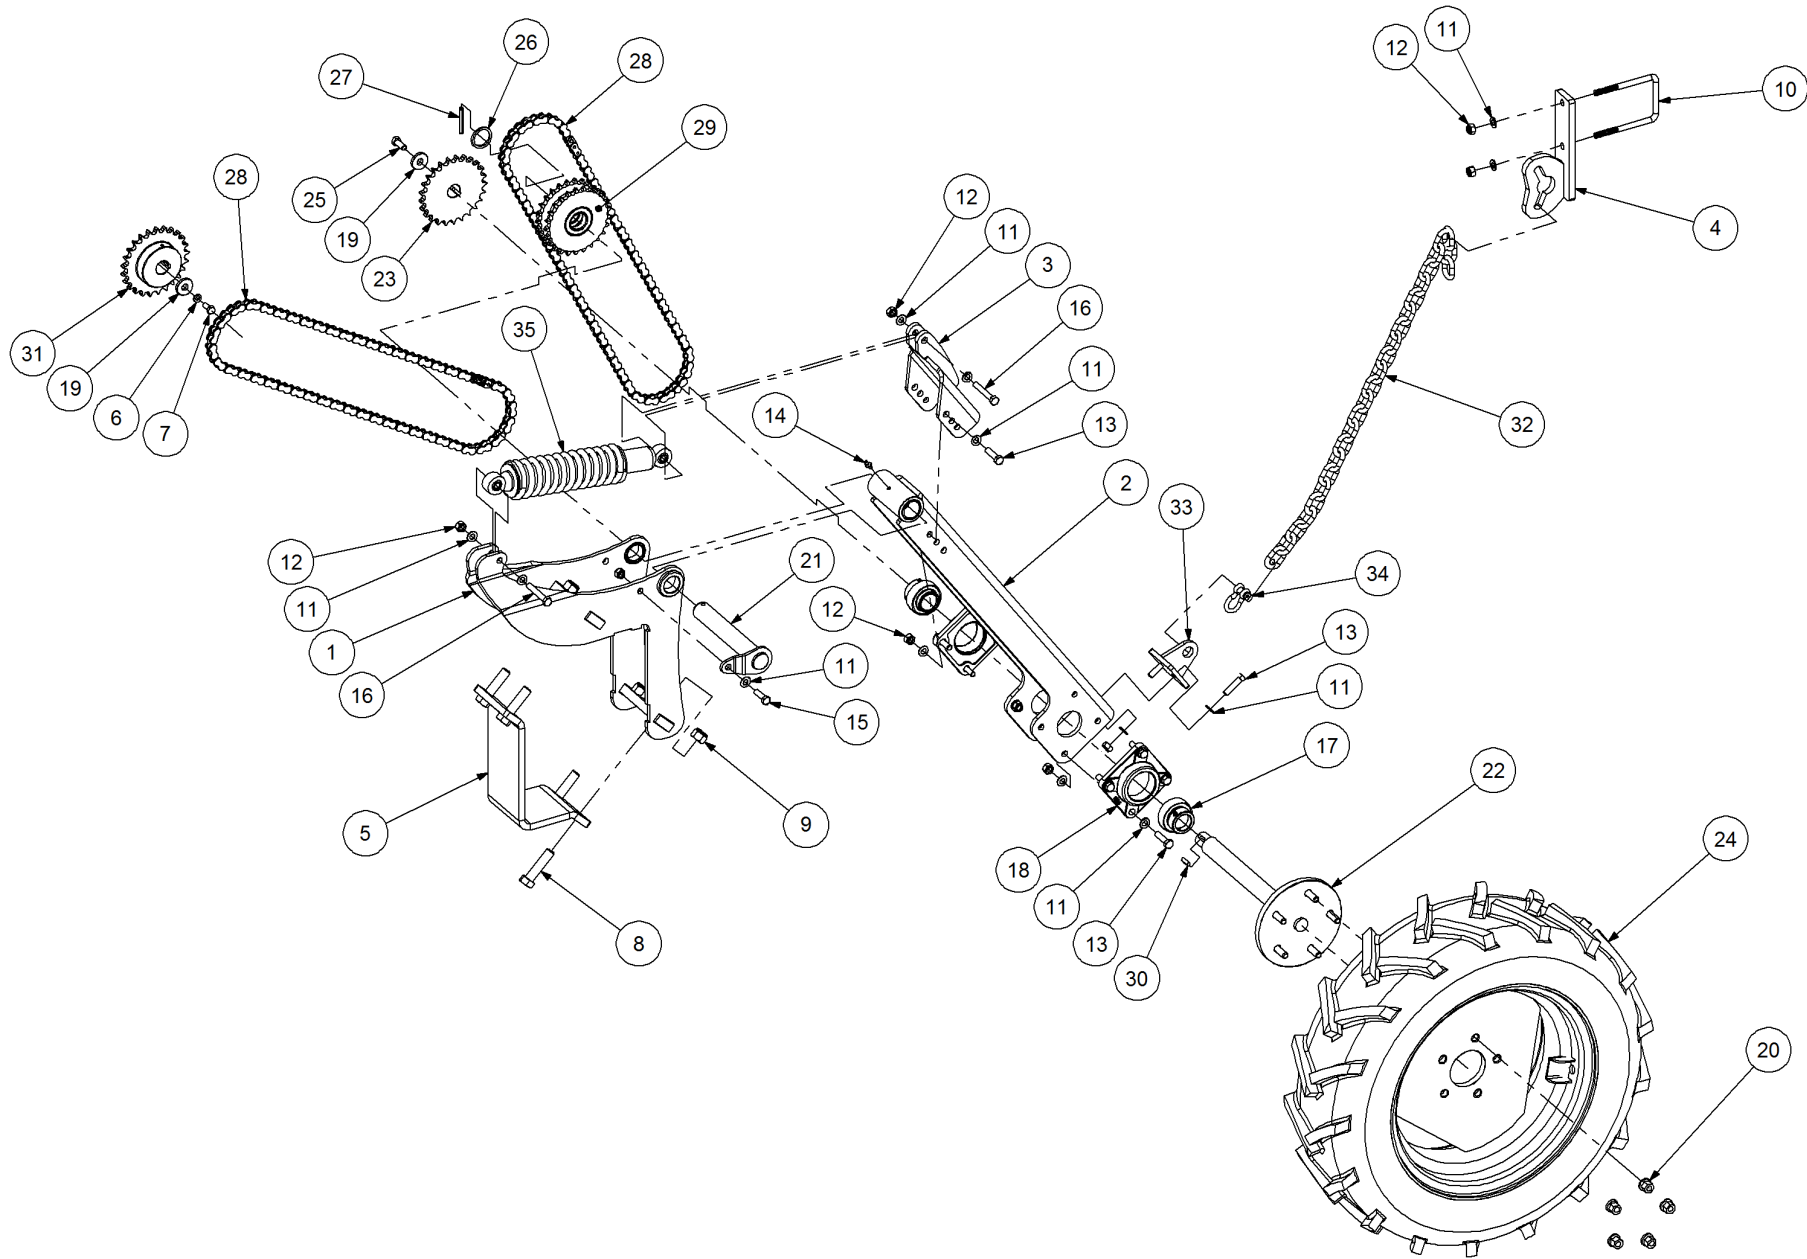

Key	Part Number	Description	Qty
-----	-------------	-------------	-----

P/N 246305000

Drop Wheel Drive - 8" x 4" RHS

Key	Part Number	Description	Qty
1	246300043	Headstock - 200 x 100 RHS	1
2	246300050	Main Arm	1
3	246300006	Shocky Arm - Slide	1
4	246300031	Chain Tie	1
5	246300045	Clamp Strap - 200 x 100 RHS	1
6	036108000	Spring Washer 5/16" ID	1
7	050080208	Bolt Hex Hd M8 x 20	1
8	000160635	Bolt Hex Hd 5/8" UNC x 2-1/2"	4
9	030130161	Nut 5/8" UNC Nyloc	4
10	020075075	U Bolt 3/8" X 3" X 3" UNC Zp	1
11	035110191	Flat Washer 3/8" ID	31
12	030130101	Nut 3/8" UNC Nyloc	17
13	000100385	Bolt Hex Hd 3/8" UNC x 1-1/2"	12
14	111206000	Grease Nipple 1/4" UNF	1
15	000100325	Bolt Hex Hd 3/8" UNC x 1-1/4"	1
16	000100635	Bolt Hex Hd 3/8" UNC x 2-1/2"	2
17	135030005	Bearing - 1 1/4" ID	2
18	136620600	Bearing Housing	2
19	497650002	Washer 12mm ID - Heavy Duty	2
20	032160111	Wheel Nut 7/16" UNF	5
21	246300016	Pin - 1 1/4"	1
22	246300020	Axle	1
23	246300038	Sprocket (Steel) 5/8" BS x 25T - 25 ID - 6 Key	1
24	298051505	Wheel Assy 6.5/80 x 15 5 Stud	1
25	000100255	Bolt Hex Hd 3/8" UNC x 1"	1
26	246300019	Washer 32 ID	1
27	090106050	Roll Pin 1/4" x 2"	1
28	246305001	Chain 5/8" BS Simplex (95 L + CL + OL)	2
29	246300034	Sprocket (Steel) 5/8" BS x 25T - Duplex	1
30	246300036	Key	1
31	246300037	Sprocket (Steel) 5/8" BS x 25T - 25 ID - 8 Key	1
32	246305005	Chain -26 Links - 750mm	1