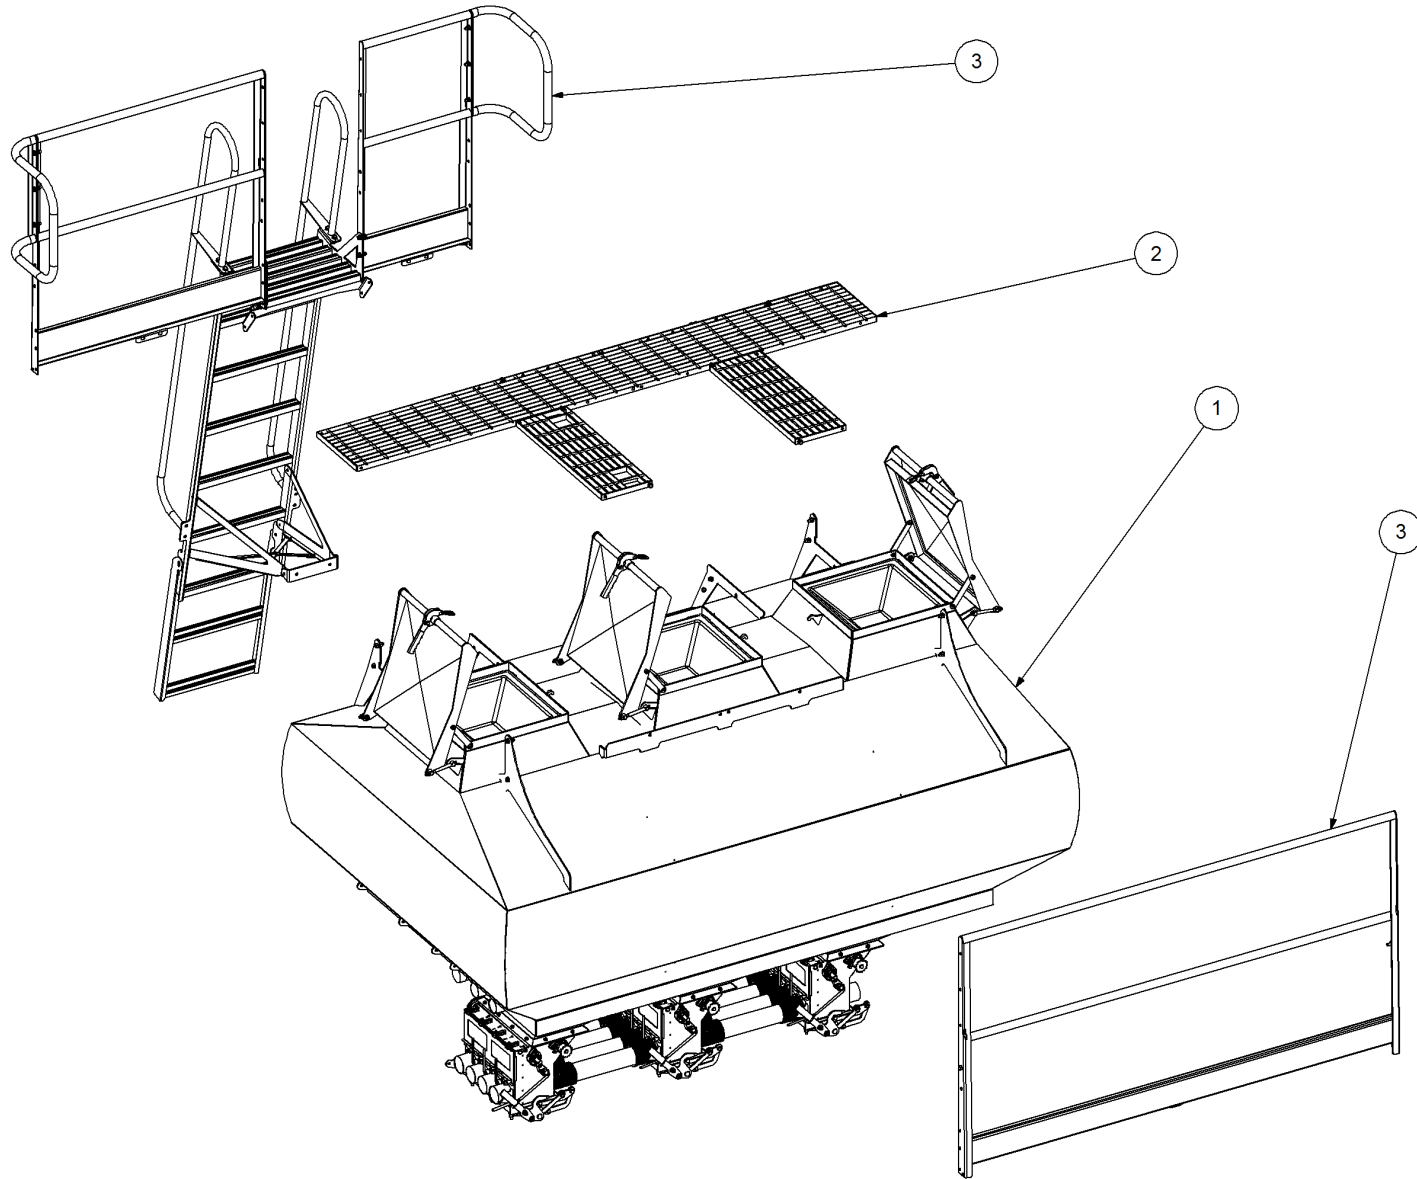

P/N 200453200

Bin Assembly - 4500 3 Bin - Side Ladder

Key	Part Number	Description	Qty
1	200453250	Bin Sub Assembly - 4500 3 Bin	1
2	200453215	Walkway Kit - 4500 3 Bin	1
3	200453220	Handrail Kit - 4500 3 Bin - Side Ladder	1

Key	Part Number	Description	Qty