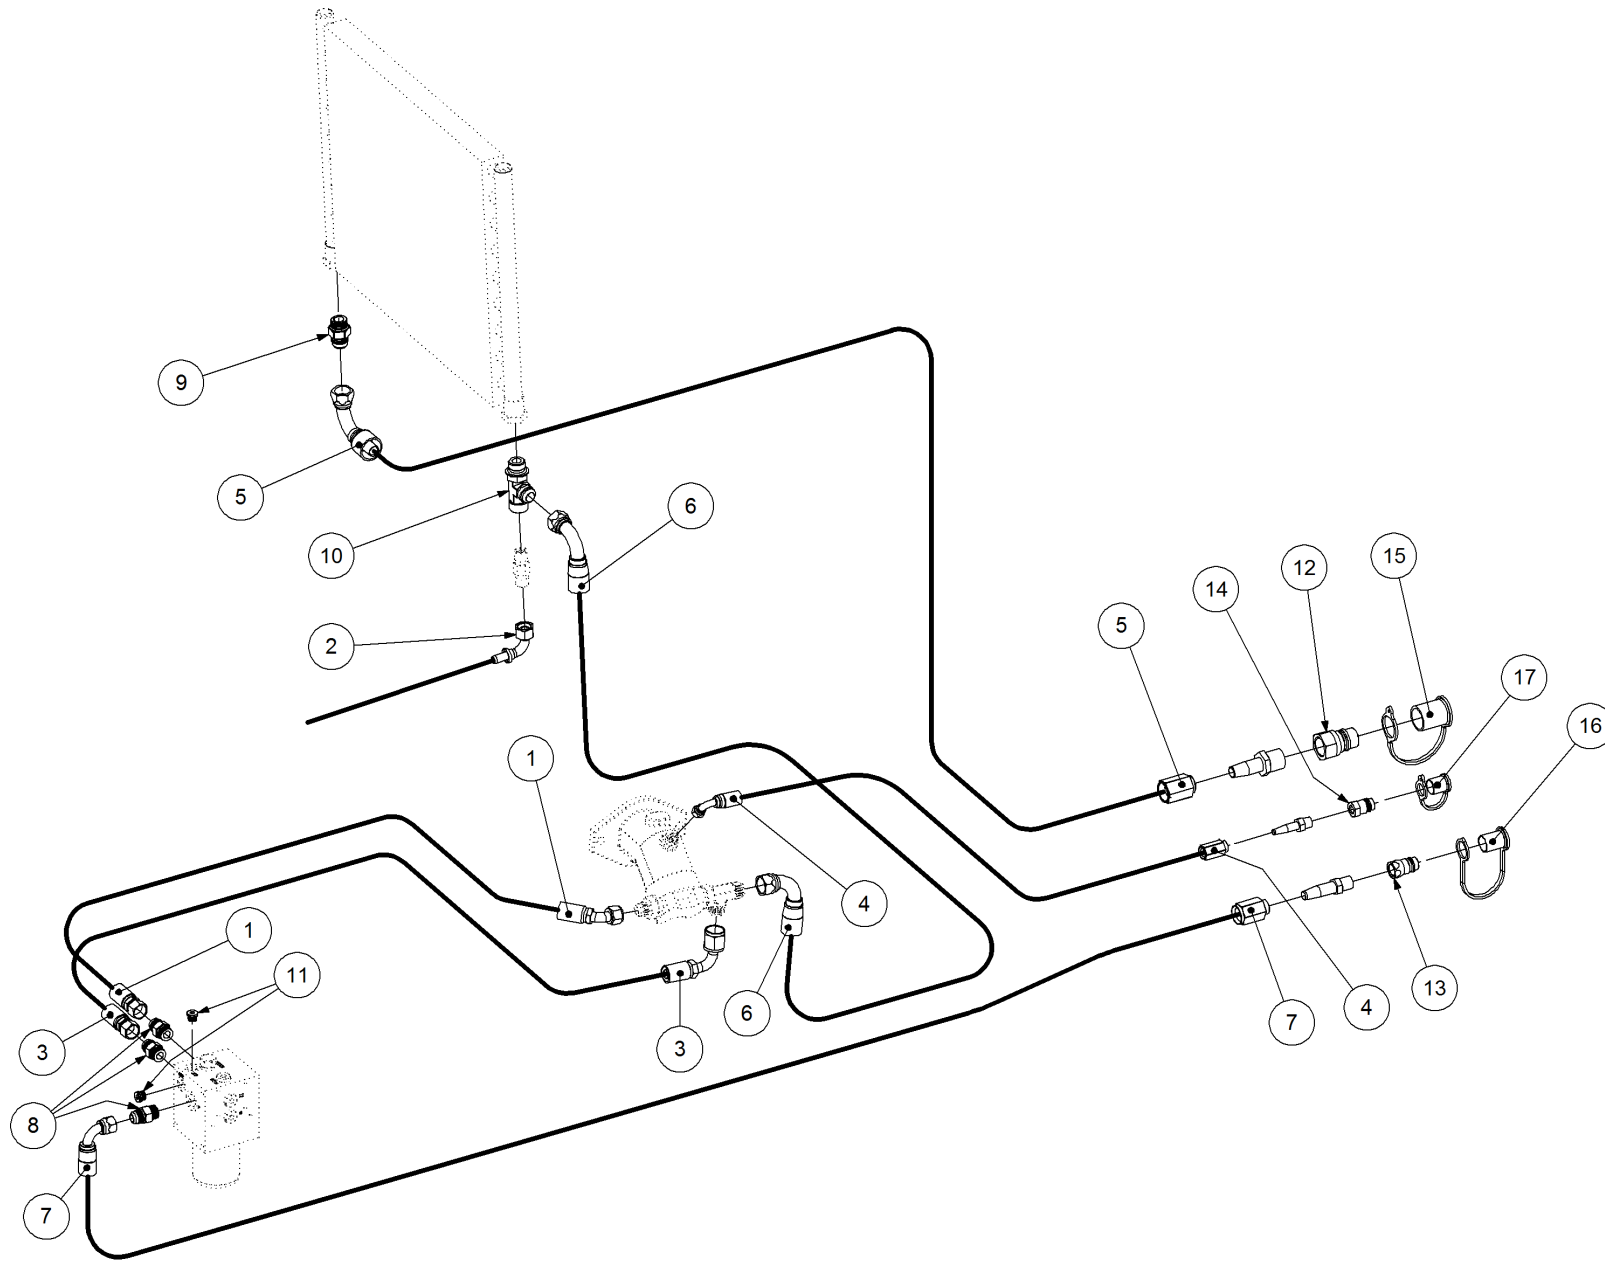

P/N 150000097 Hydraulic Hose & Fittings Kit

Key	Part Number	Description	Qty
1	150000006	Hyd Hose 5/8" DWB x 676 Lg	1
2	150000022	Hyd Hose 1/2" SFB x 1023 Lg	1
3	150000026	Hyd Hose 5/8" DWB x 779 Lg	1
4	150000040	Hyd Hose 3/8" SWB x 5069 Lg	1
5	150000041	Hyd Hose 3/4" SWB x 6589 Lg	1
6	150000050	Hyd Hose 3/4" SWB x 1504 Lg	1
7	150000071	Hyd Hose 5/8" DWB x 6083 Lg	1
8	15210F5OX-S	Fitting - Connector 7/8" JicM x 7/8" UnoM	3
9	15212F5OX-S	Fitting - Connector 1-1/16" JicM x 1-1/16" UnoM	1
10	152JB7037	Fitting - Tee 1/2" BspF x 1-1/16" JicM x 1-1/16" UnoM	1
11	1526HP5ON-S	Fitting - Plug 9/16" UnoM	2
12	1524010-6PBSPP	Coupling Q/R Male - 1" BspF	1
13	1528010-4	Coupling Q/R Male - 1/2" NptF	1
14	1524010-3P	Coupling Q/R Male (poppet) - 3/8" NptF	1
15	1525209-6	Dust Cap - 1"	1
16	1525209-4M	Dust Cap - 1/2"	1
17	1525209-3M	Dust Cap - 3/8"	1

Key	Part Number	Description	Qty