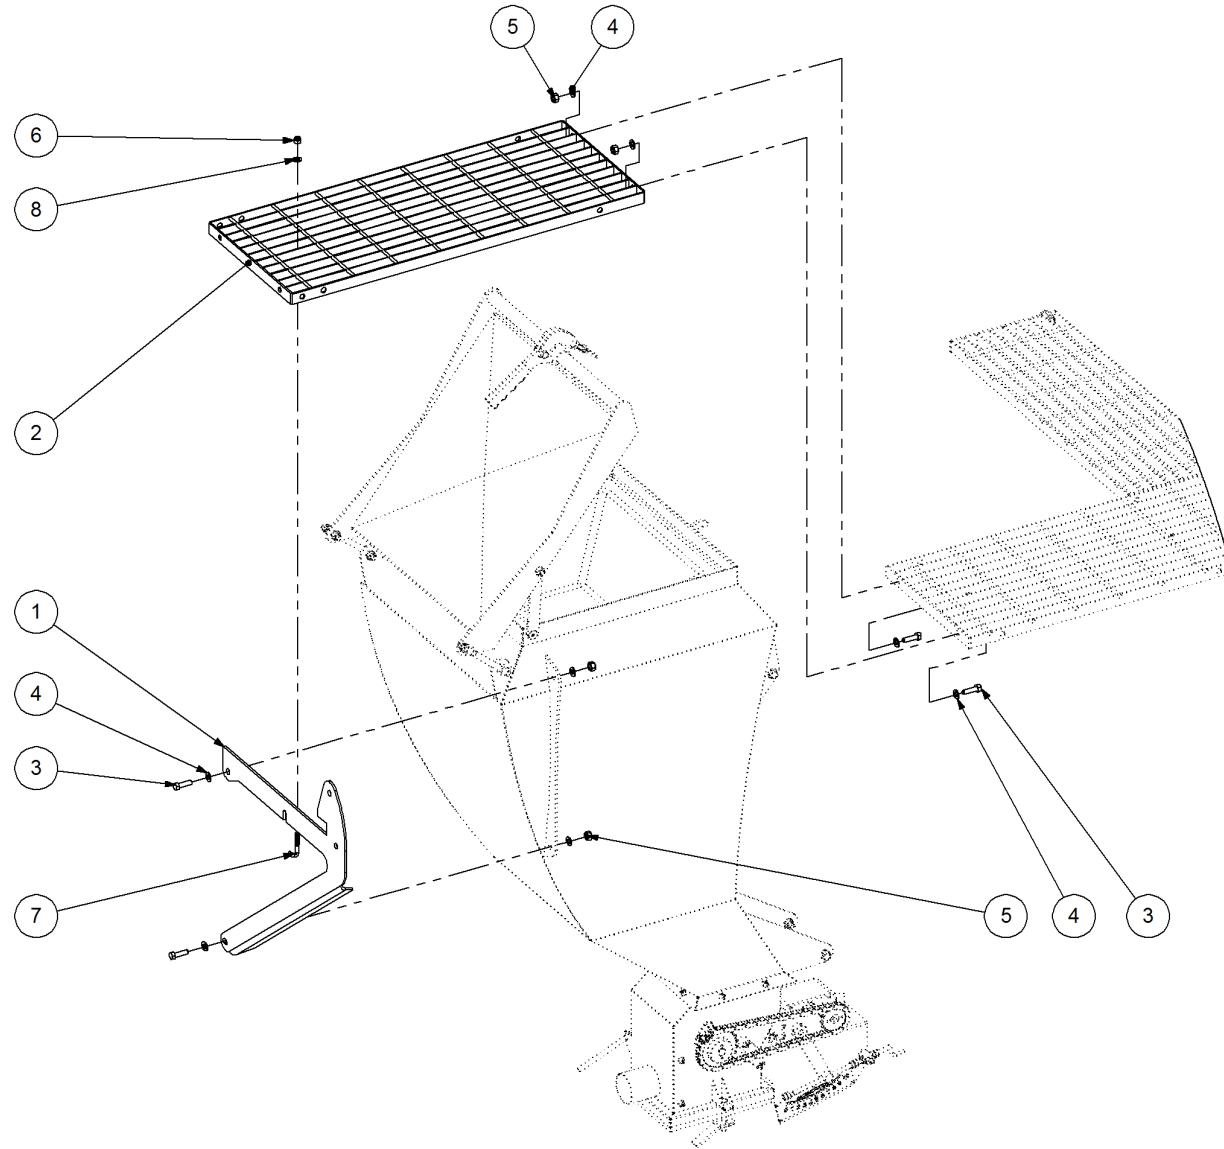

P/N 201225215 SSB Walkway Kit - 225L

Key	Part Number	Description	Qty
1	201200019	Walkway Bracket	1
2	193333820	Walkway Panel	1
3	000100325	Bolt Hex Hd 3/8" UNC x 1-1/4"	4
4	035110191	Flat Washer 3/8" ID	8
5	030130101	Nut 3/8" UNC Nyloc	4
6	080120800	Nut M8 Nyloc	1
7	057080000	J Bolt M8	1
8	085108000	Flat Washer 8 ID	1

Key	Part Number	Description	Qty