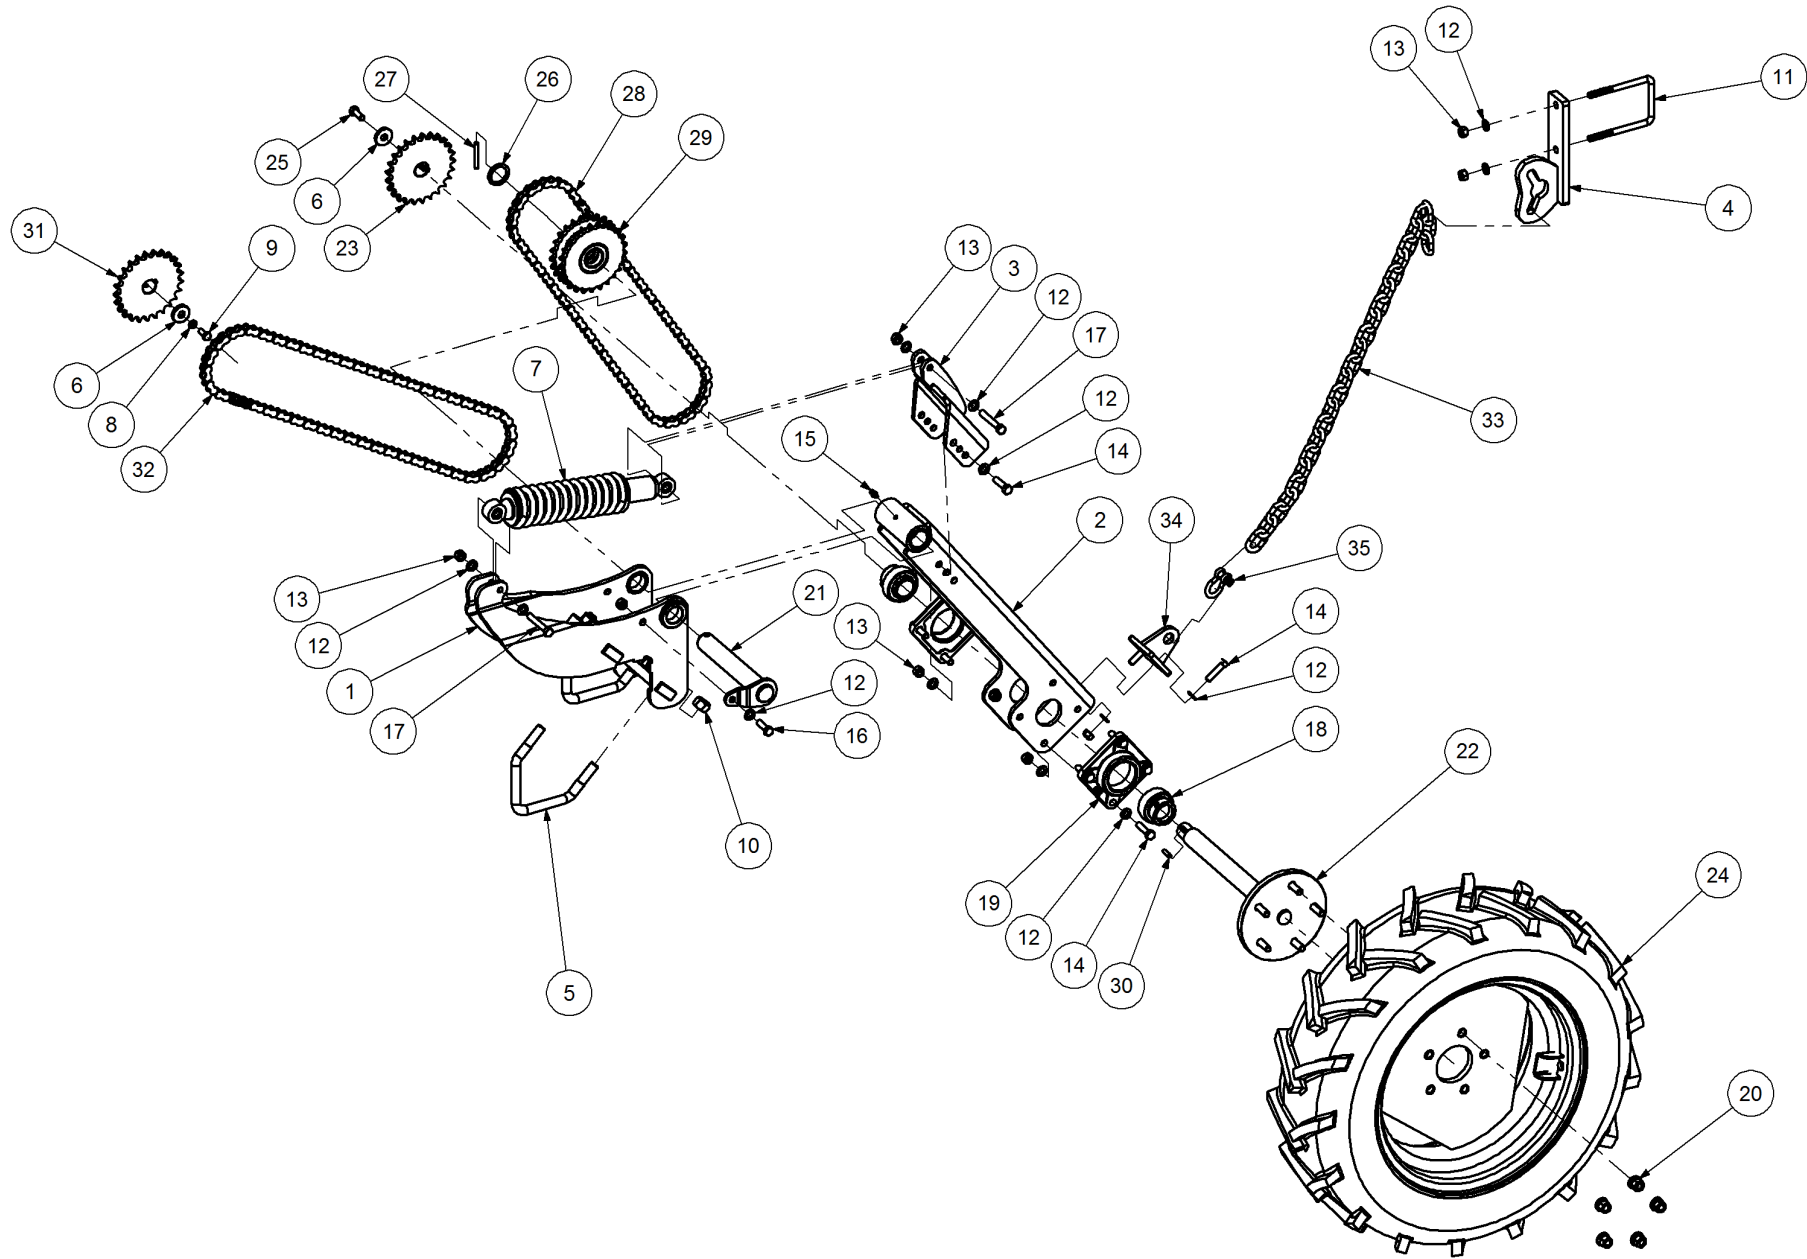

Key	Part Number	Description	Qty
-----	-------------	-------------	-----

P/N 246300000 Drop Wheel Drive - 4" x 4" RHS

Key	Part Number	Description	Qty	Key	Part Number	Description	Qty
1	246300001	Headstock - 100 x 100 RHS	1	33	246305005	Chain -26 Links - 750mm	1
2	246300010	Main Arm	1	34	246300025	Chain Tie	1
3	246300006	Shocky Arm - Slide	1	35	099308100	Bow Shackle 8mm	1
4	246300031	Chain Tie	1				
5	022141141	V Bolt 5/8" x 4" x 4"	2				
6	497650002	Washer 12mm ID - Heavy Duty	2				
7	145020230	Spring	1				
8	036108000	Spring Washer 5/16" ID	1				
9	050080208	Bolt Hex Hd M8 x 20	1				
10	030130161	Nut 5/8" UNC Nyloc	4				
11	020075075	U Bolt 3/8" X 3" X 3" UNC Zp	1				
12	035110191	Flat Washer 3/8" ID	31				
13	030130101	Nut 3/8" UNC Nyloc	17				
14	000100385	Bolt Hex Hd 3/8" UNC x 1-1/2"	12				
15	111206000	Grease Nipple 1/4" UNF	1				
16	000100325	Bolt Hex Hd 3/8" UNC x 1-1/4"	1				
17	000100635	Bolt Hex Hd 3/8" UNC x 2-1/2"	2				
18	135030005	Bearing - 1 1/4" ID	2				
19	136620600	Bearing Housing	2				
20	032160111	Wheel Nut 7/16" UNF	5				
21	246300016	Pin - 1 1/4"	1				
22	246300020	Axle	1				
23	246300038	Sprocket (Steel) 5/8" BS x 25T - 25 ID - 6 Key	1				
24	298051505	Wheel Assy 6.5/80 x 15 5 Stud	1				
25	000100255	Bolt Hex Hd 3/8" UNC x 1"	1				
26	246300019	Washer 32 ID	1				
27	090106050	Roll Pin 1/4" x 2"	1				
28	246305002	Chain Assy 5/8" BS Simplex (87 L + CL)	1				
29	246300034	Sprocket (Steel) 5/8" BS x 25T - Duplex	1				
30	246300036	Key	1				
31	246300037	Sprocket (Steel) 5/8" BS x 25T - 25 ID - 8 Key	1				
32	246305001	Chain 5/8" BS Simplex (95 L + CL + OL)	1				