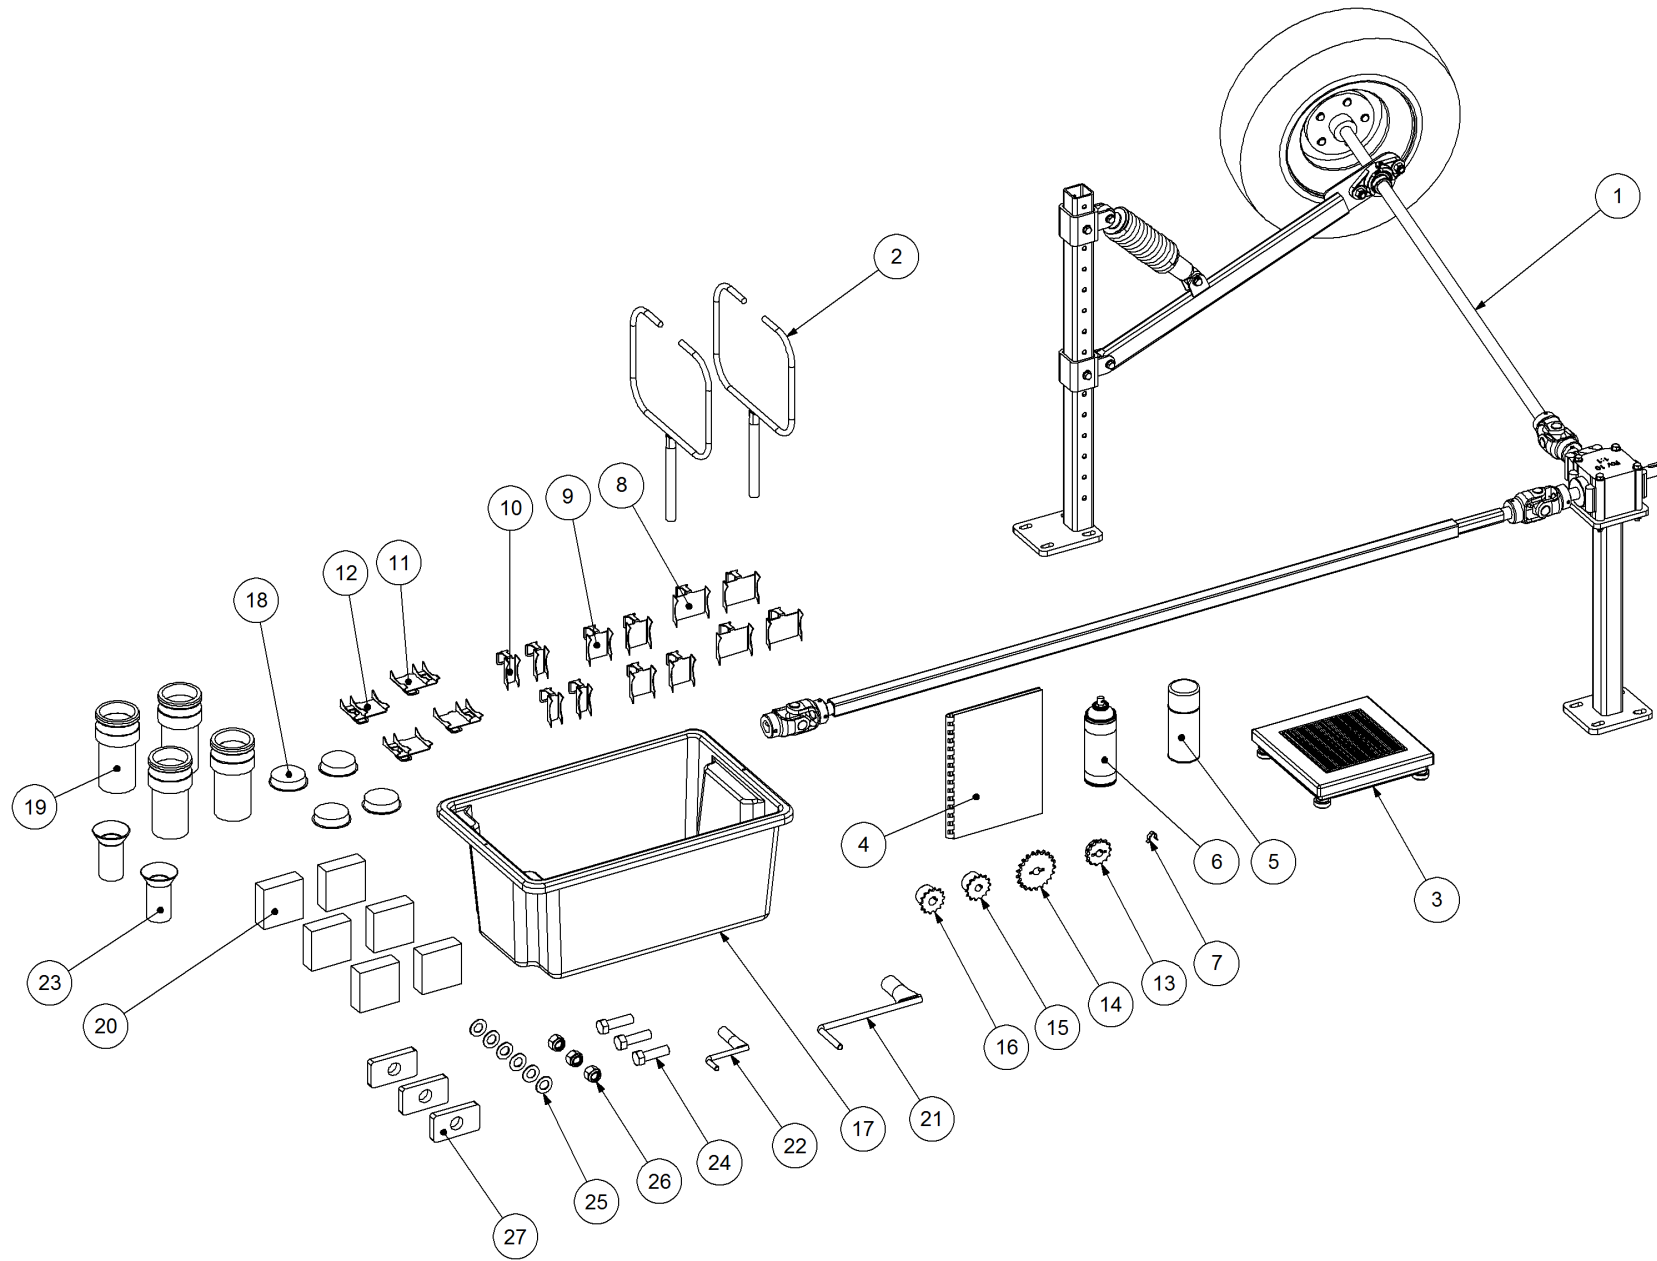

P/N 291400004 Dispatch Kit - Wheel on Wheel Drive

Key	Part Number	Description	Qty
1	246302000	Drive Kit - Wheel on Wheel	1
2	235600011	Hose Holder 6 Way	2
3	116503080	Electric Scales	1
4	198691208	Operator's Manual	1
5	199005011	Spray Can - Green	1
6	OZ300C	Ozspray Industry Grade 300gm Aerosol	1
7	193003765	Retainer Clip - Sprocket	1
8	208400034	Metering Unit Blank-Off 100%	4
9	208400033	Metering Unit Blank-Off 66%	4
10	208400032	Metering Unit Blank-Off 33%	4
11	208600058	Metering Unit Blank Off (Canola) LH	2
12	208600060	Metering Unit Blank Off (Canola) RH	2
13	126131405	Sprocket (Plastic) 1/2" BS x 14T - 5/8" ID	1
14	126132106	Sprocket (Plastic) 1/2" BS x 21T - 5/8" ID	1
15	290000032	Sprocket (Plastic) 1/2" BS x 14T - 5/8" ID	1
16	290000031	Sprocket (Plastic) 1/2" BS x 14T - 3/4" ID	1
17	197809006	Weighing Container	1
18	197000765	Blank Off Cap 3"	4
19	280000276	Camlock 3" Male With Tail	4
20	197959535	Blank Off Sponge	6
21	208400045	Crank Handle - Short	1
22	208400095	Crank Handle	1
23	208076050	Air Restrictor	2
24	000190638	Bolt Hex Hd 3/4" UNC x 2-1/2"	3
25	035119380	Flat Washer 3/4" ID	6
26	030130191	Nut 3/4" UNC Nyloc	3
27	219001001	Bin Pad - Centre Hole	3

Key	Part Number	Description	Qty