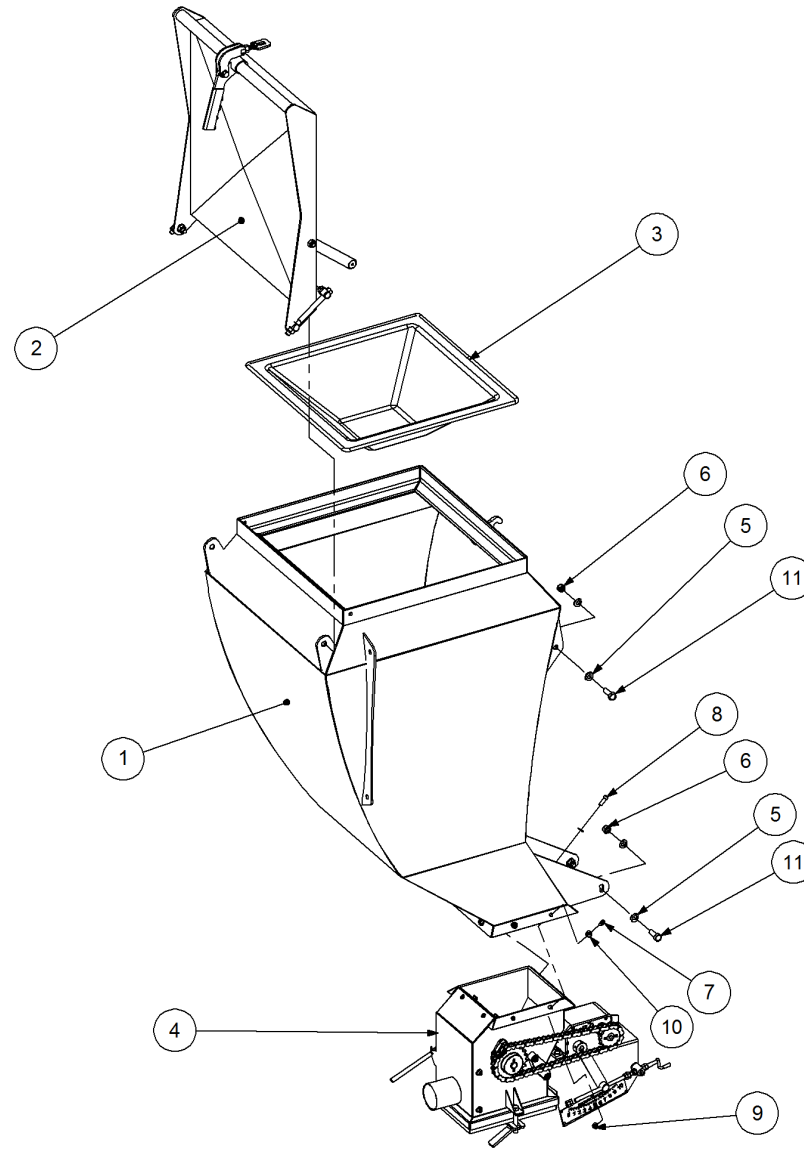

P/N 201225254 SSB Sub Assembly - 225L 1 Way Ground Drive

Key	Part Number	Description	Qty
1	201225010	Small Seeds Box - 225L	1
2	203150000	Lid Assy - Medium	1
3	203155001	Wire Basket	1
4	208100000	Metering Unit SSB - 1 Way Ground Drive	1
5	085110000	Flat Washer 10 ID	8
6	080121000	Nut M10 Nyloc	4
7	010106012	Cap Screw 1/4" UNC x 1/2"	6
8	010106019	Cap Screw 1/4" UNC x 3/4"	2
9	030110061	Nut 1/4" UNC	6
10	035106151	Flat Washer 1/4" ID	8
11	050100308	Bolt Hex Hd M10 x 30	4

Key	Part Number	Description	Qty