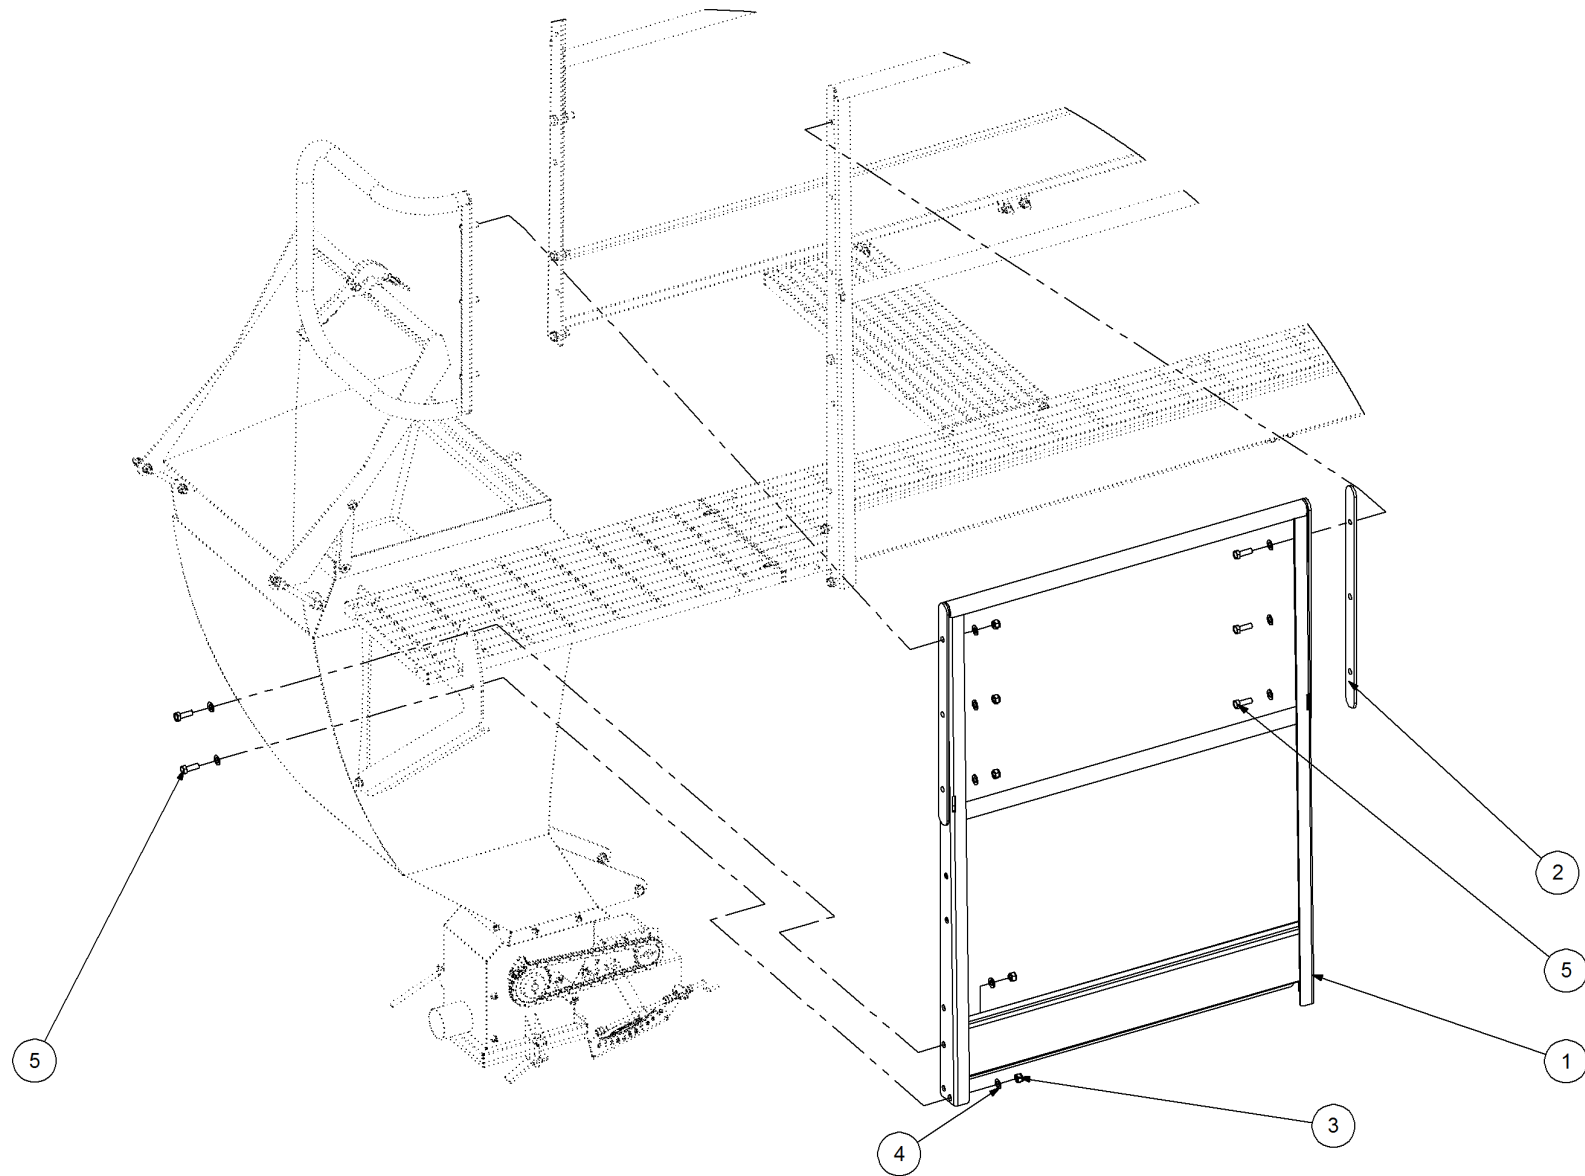

P/N 201225211

SSB Handrail Kit - 225L

Key	Part Number	Description	Qty
1	206452003	Handrail	1
2	206602095	Handrail End Mount Plate - Painted	1
3	080121000	Nut M10 Nyloc	5
4	085110000	Flat Washer 10 ID	10
5	050100308	Bolt Hex Hd M10 x 30	5

Key	Part Number	Description	Qty