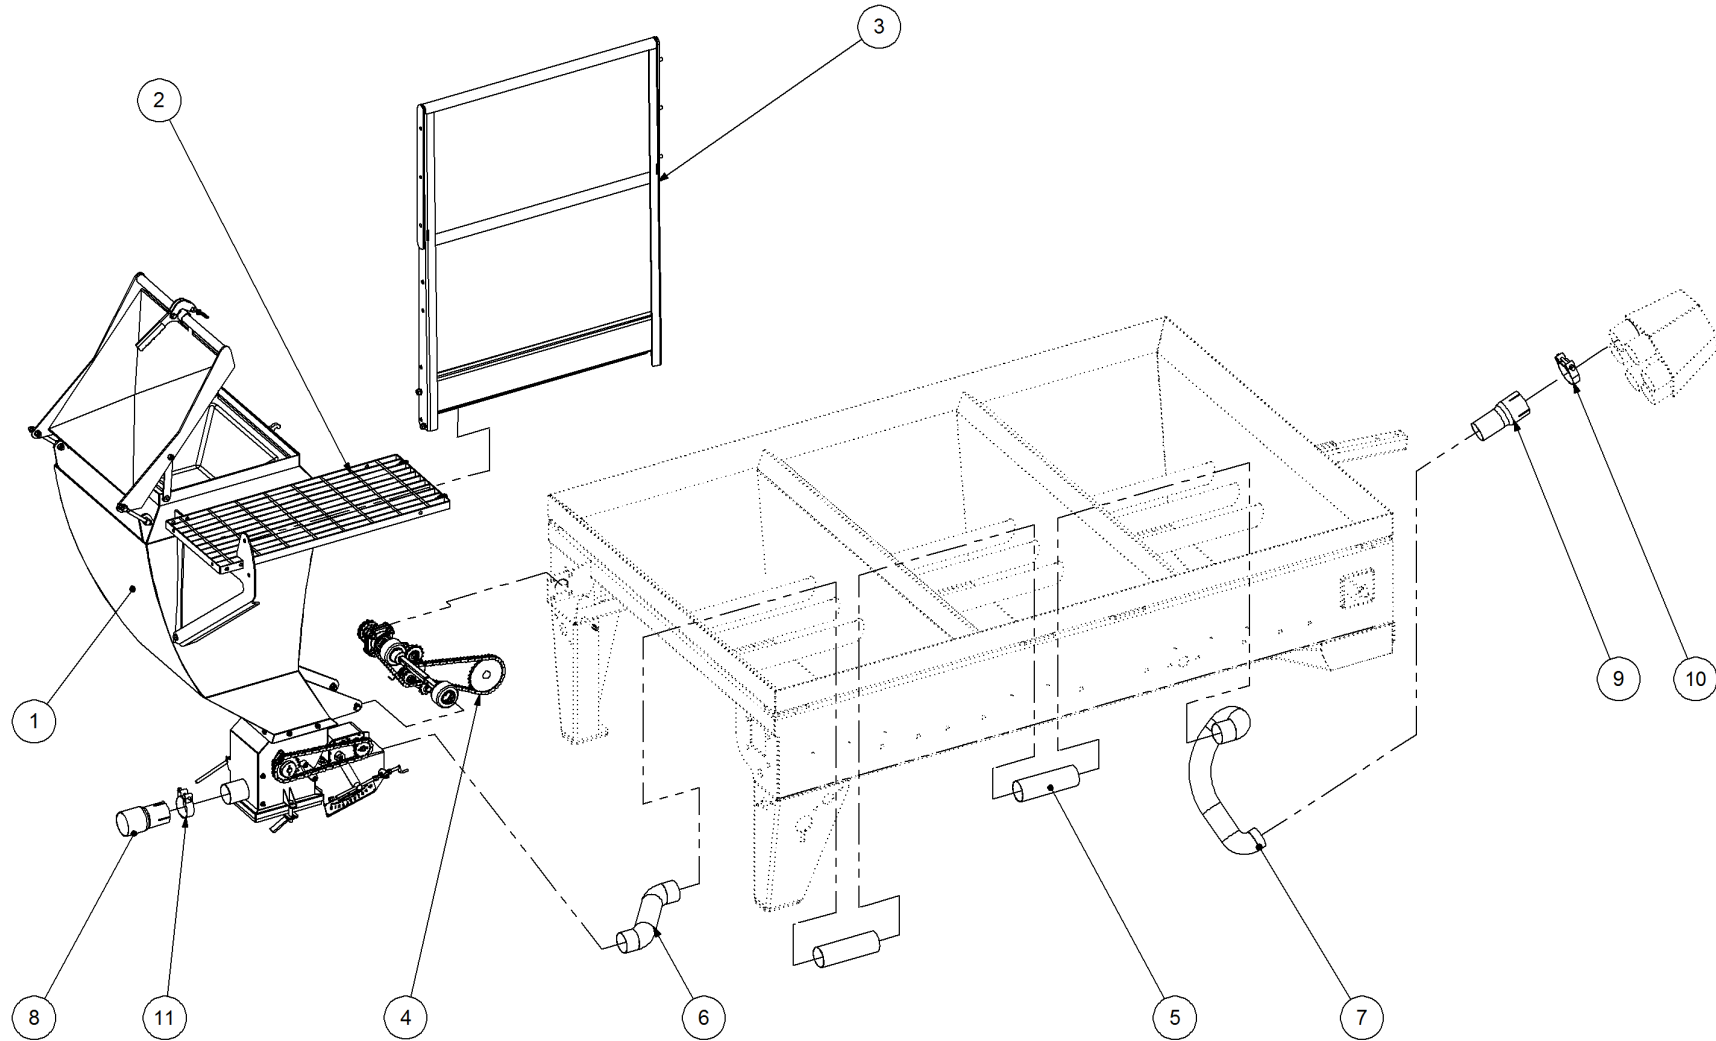

P/N 201225108 SSB Kit - 225L 1 Way Drop Wheel Drive

Key	Part Number	Description	Qty
1	201225254	SSB Sub Assembly - 225L 1 Way Ground Drive	1
2	201225215	SSB Walkway Kit - 225L	1
3	201225211	SSB Handrail Kit - 225L	1
4	290452803	Drive Kit - SSB 200/225L Drop Wheel	1
5	109200064	Hose Ductaflex 63 Dia	2
6	109200064	Hose Ductaflex 63 Dia	1
7	109200064	Hose Ductaflex 63 Dia	1
8	208000050	Reducer 2-1/2" ID x 3" OD	1
9	208000075	Reducer 3" ID x 2-1/2" OD	1
10	100074079	Hose Clamp - Mikalor 74 - 79	1
11	100064067	Hose Clamp - Mikalor 64 - 67	1

Key	Part Number	Description	Qty