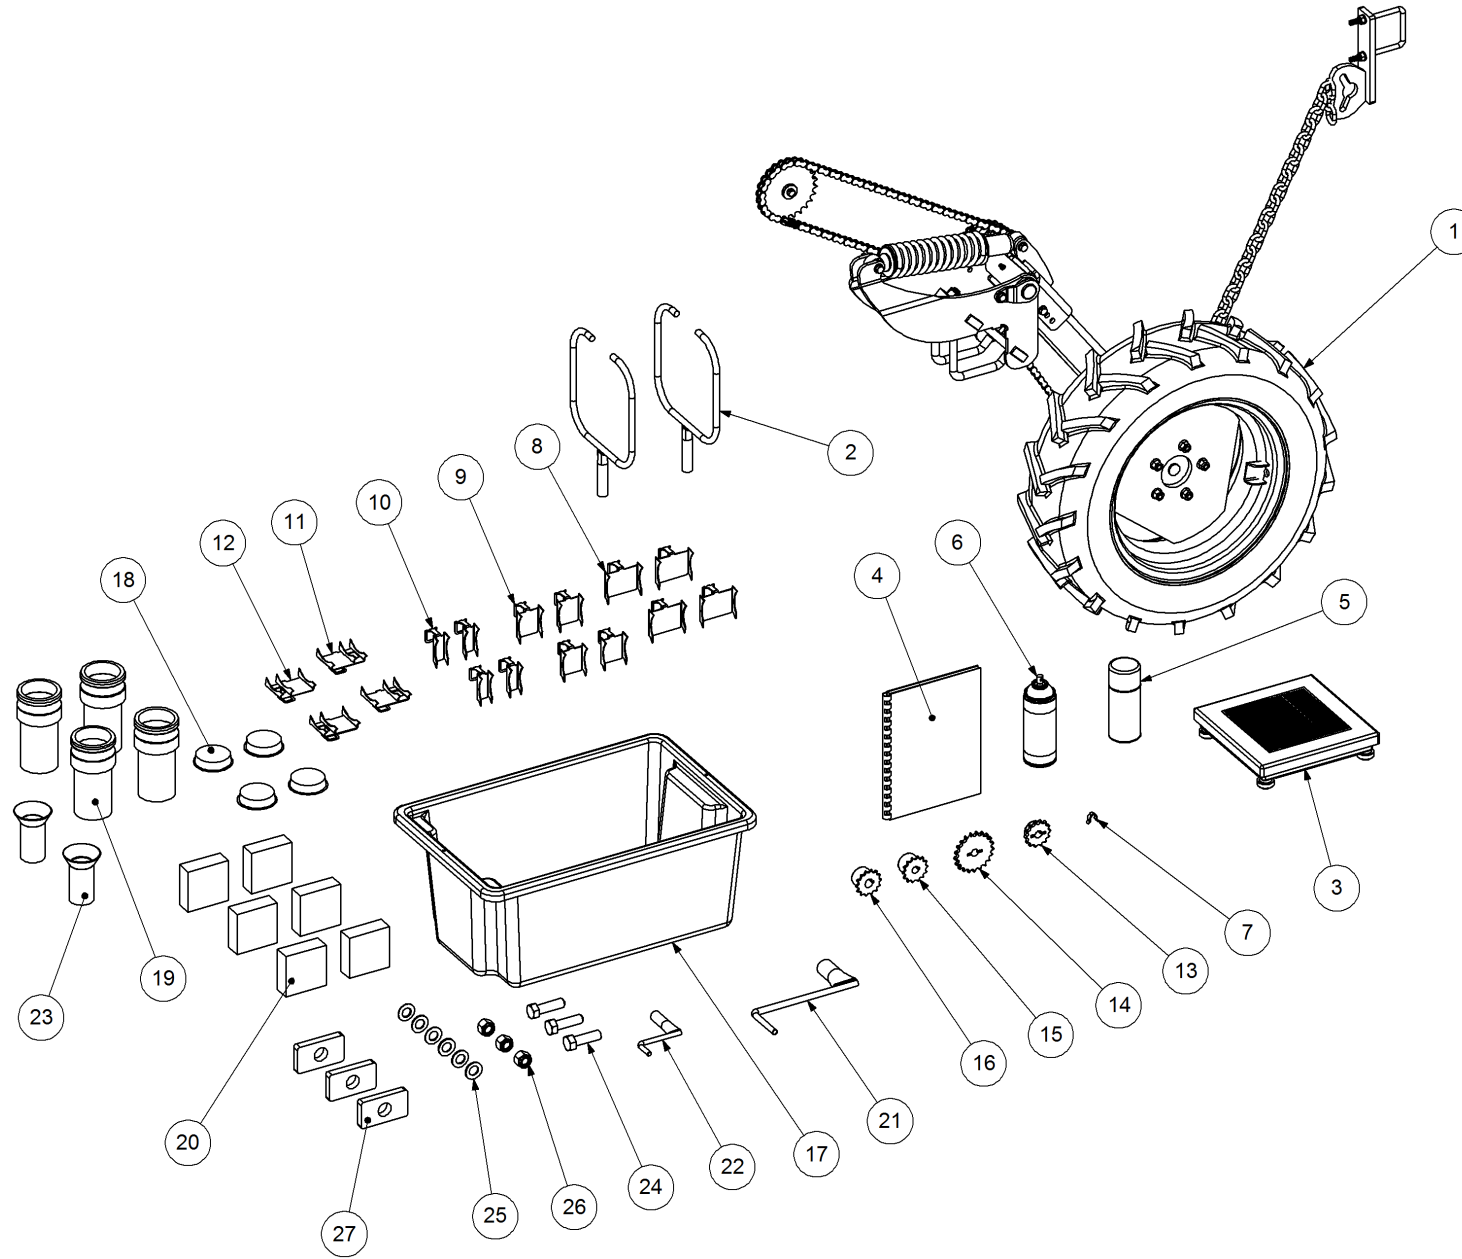

P/N 291400003 Dispatch Kit - Drop Wheel Drive

Key	Part Number	Description	Qty
1	246300000	Drop Wheel Drive - 4" x 4" RHS	1
2	235600001	Hose Holder 4 Way	2
3	116503080	Electric Scales	1
4	198691208	Operator's Manual	1
5	199005011	Spray Can - Green	1
6	OZ300C	Ozspray Industry Grade 300gm Aerosol	1
7	193003765	Retainer Clip - Sprocket	1
8	208400034	Metering Unit Blank-Off 100%	4
9	208400033	Metering Unit Blank-Off 66%	4
10	208400032	Metering Unit Blank-Off 33%	4
11	208600058	Metering Unit Blank Off (Canola) LH	2
12	208600060	Metering Unit Blank Off (Canola) RH	2
13	126131405	Sprocket (Plastic) 1/2" BS x 14T - 5/8" ID	1
14	126132106	Sprocket (Plastic) 1/2" BS x 21T - 5/8" ID	1
15	290000032	Sprocket (Plastic) 1/2" BS x 14T - 5/8" ID	1
16	290000031	Sprocket (Plastic) 1/2" BS x 14T - 3/4" ID	1
17	197809006	Weighing Container	1
18	197000765	Blank Off Cap 3"	4
19	280000276	Camlock 3" Male With Tail	4
20	197959535	Blank Off Sponge	6
21	208400045	Crank Handle - Short	1
22	208400095	Crank Handle	1
23	208076050	Air Restrictor	2
24	000190638	Bolt Hex Hd 3/4" UNC x 2-1/2"	3
25	035119380	Flat Washer 3/4" ID	6
26	030130191	Nut 3/4" UNC Nyloc	3
27	219001001	Bin Pad - Centre Hole	3

Key	Part Number	Description	Qty