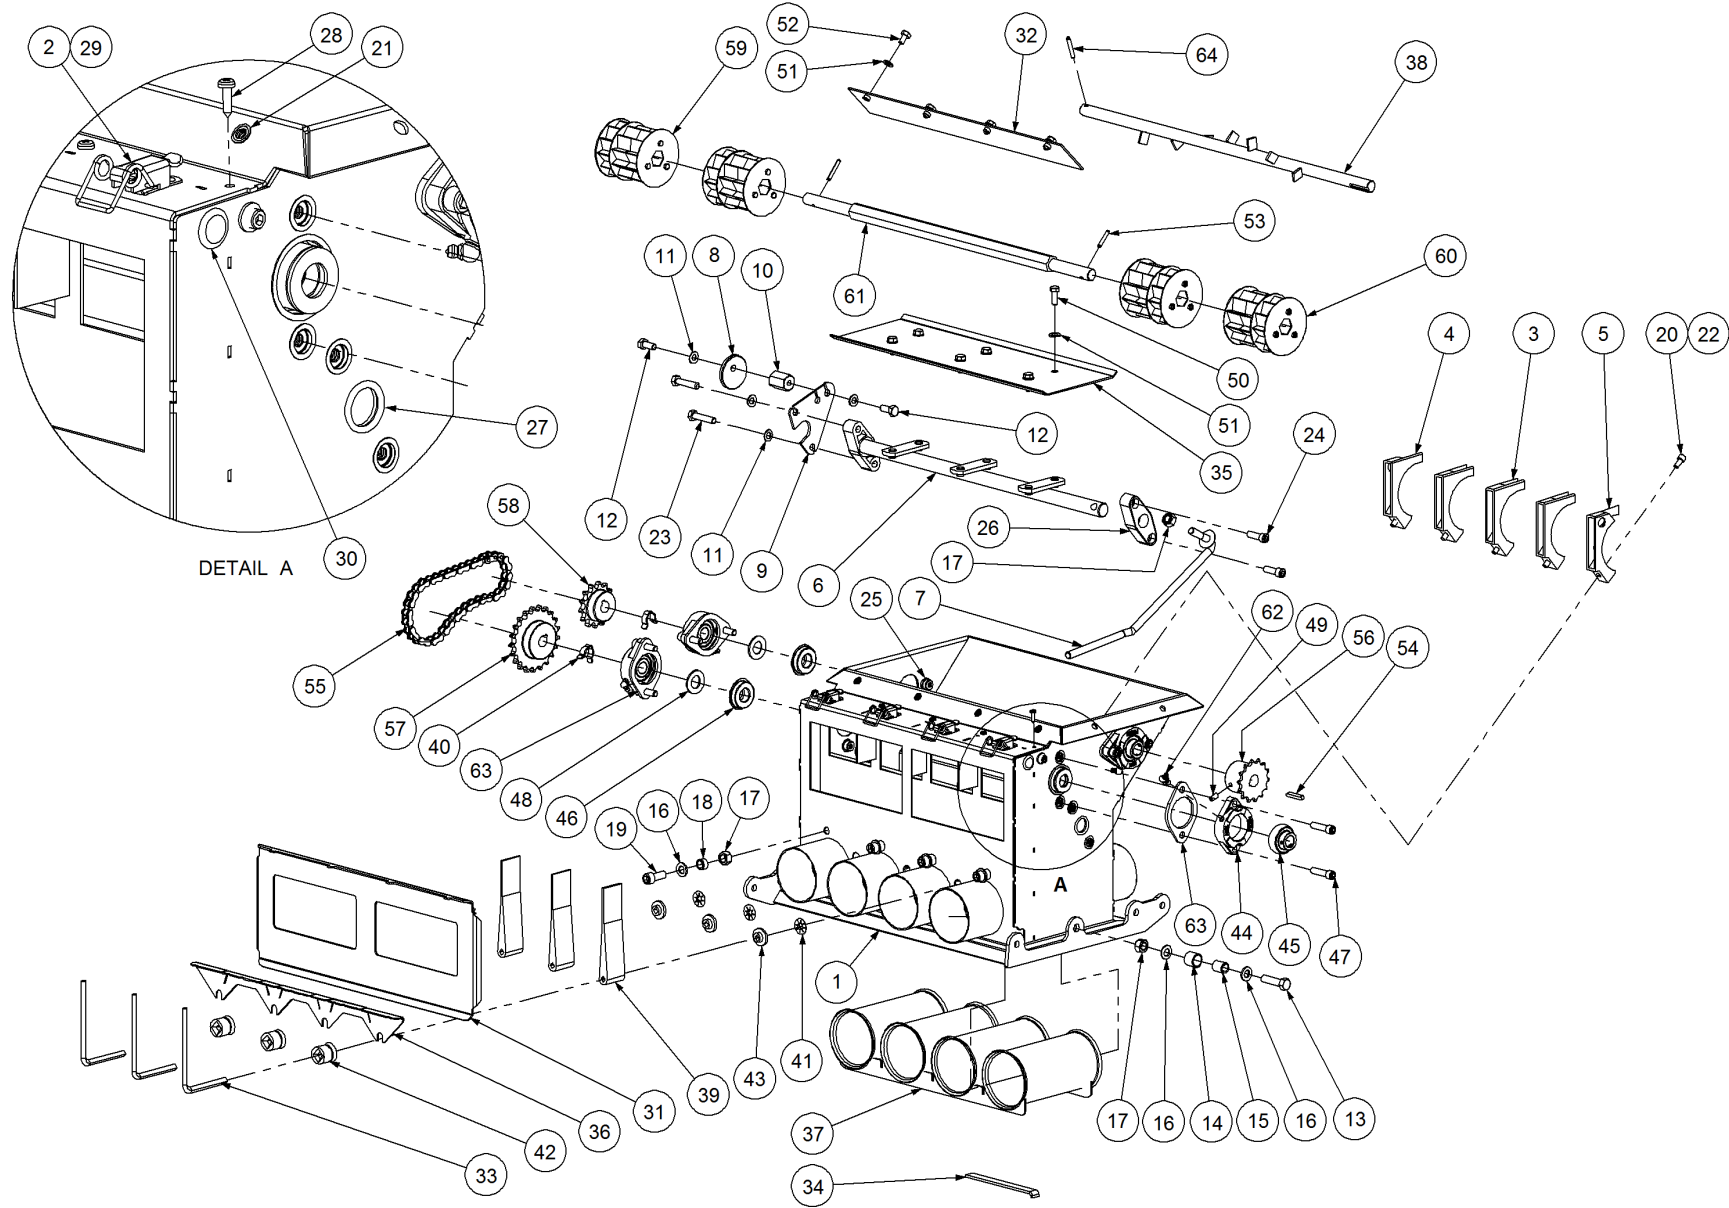

P/N 208400001 Metering Unit Assy - 4 Way (less Bottom Door)

P/N 208400001

Metering Unit Assy - 4 Way (less Bottom Door)

Key	Part Number	Description	Qty	Key	Part Number	Description	Qty
1	208400002	Metering Unit Body - 4 Way	1	33	208400101	Vane Handle	3
2	193020504	Over Centre Clamp	4	34	208400073	Clip - Flow Through Tube	1
3	208400126	Spool Divider	3	35	208400047	Cleanout Door - 4 Way	1
4	208400128	Spool Divider - LH	1	36	208400075	Indent Plate - Vane Lever - 4 Way	1
5	208400127	Spool Divider - RH	1	37	208400071	Flow Through Tube	1
6	208400054	Cleanout Door Shaft - 4 Way	1	38	208400081	Agitator Shaft - 4 Way	1
7	208400051	Cleanout Door Handle	1	39	193008851	Vane - Metering Unit	3
8	208400061	Chain Tensioner Block	1	40	193003765	Retainer Clip - Sprocket	2
9	208400062	Chain Tensioner Bracket	1	41	193001761	Retainer Clip	3
10	208400064	Chain Tensioner Spacer	1	42	208400125	Seal Assy	3
11	035108161	Flat Washer 5/16" ID	4	43	137308858	Bush 8mm	3
12	000080195	Bolt Hex Hd 5/16" UNC x 3/4"	2	44	136520300	Bearing Housing	4
13	000100385	Bolt Hex Hd 3/8" UNC x 1-1/2"	2	45	135320210	Bearing - 5/8" ID	4
14	208400077	Latch Bearing	2	46	197161687	Seal 5/8" ID	4
15	208400089	Latch Bearing Spacer	2	47	010208032	Cap Screw 5/16" BSW x 1-1/4"	8
16	035110191	Flat Washer 3/8" ID	8	48	035316320	Flat Washer 5/8" ID S/Steel	4
17	030130101	Nut 3/8" UNC Nyloc	7	49	013110613	Grub Screw 1/4" UNC x 1/2"	1
18	208400076	Indent Plate Spacer - 4 Way	4	50	000060195	Bolt Hex Hd 1/4" UNC x 3/4"	6
19	010110025	Cap Screw 3/8" UNC x 1"	4	51	035106151	Flat Washer 1/4" ID	12
20	010106012	Cap Screw 1/4" UNC x 1/2"	7	52	000060135	Bolt Hex Hd 1/4" UNC x 1/2"	4
21	030170061	Nut 1/4" UNC Huck	9	53	090105025	Roll Pin 3/16" x 1"	1
22	030130061	Nut 1/4" UNC Nyloc	2	54	182047430	Key 4.75 x 4.75 x 30 Lg	1
23	000080385	Bolt Hex Hd 5/16" UNC x 1-1/2"	2	55	125140211	Chain Assy 1/2" AS (35 L + CL)	1
24	010208025	Cap Screw 5/16" BSW x 1"	2	56	290000032	Sprocket (Plastic) 1/2" BS x 14T - 5/8" ID	1
25	030170081	Nut 5/16" UNC Huck	12	57	126132106	Sprocket (Plastic) 1/2" BS x 21T - 5/8" ID	1
26	137308846	Bush	2	58	126150142	Sprocket (Plastic) 1/2" BS x 14T w/- Drive Groove	1
27	197192535	O'Ring 3/4" ID x 1" OD x 0.139"	2	59	208400093	Spool Assembly - RH	2
28	009408000	Screw 8g x 5/8"	5	60	208400092	Spool Assembly - LH	2
29	094303000	Pop Rivet 1/8" S/Steel	8	61	208400100	Spool Shaft - 4 Way	1
30	197000127	Blank Off Plug	2	62	111206675	Grease Nipple 1/4" UNF - 67.5°	4
31	208400110	Inspection Window & Seal	1	63	197001626	Gasket (Small) - Bearing	4
32	208400120	Spool Cover Plate	1	64	090105032	Roll Pin 3/16" x 1-1/4"	2