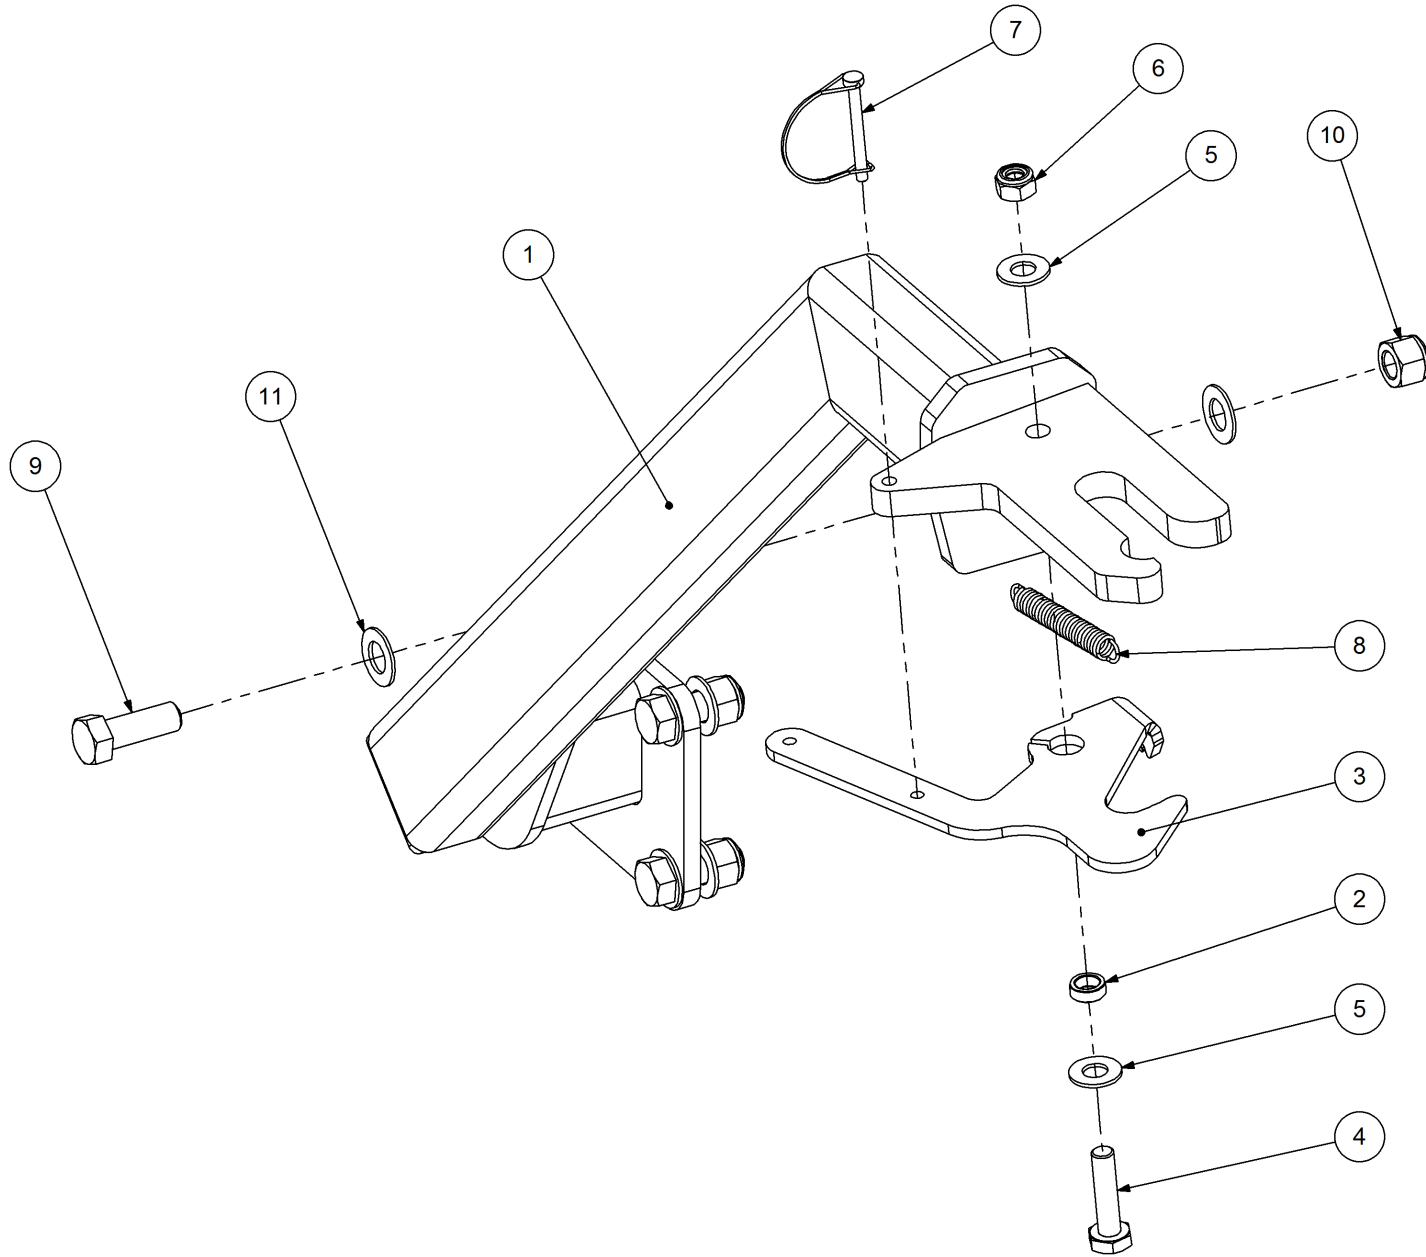

P/N 261304100 Rear Mount Arm - RH

P/N 261304100

Rear Mount Arm - RH

Key	Part Number	Description	Qty
1	261304101	Rear Mount - RH	1
2	261307012	Latch Pivot Bush	1
3	261301012	Latch Lever	1
4	050120508	Bolt Hex Hd M12 x 50	1
5	085112000	Flat Washer 12 ID	2
6	080121200	Nut M12 Nyloc	1
7	095306050	Lynch Pin 1/4"	1
8	124071473	Spring - Tension	1
9	050160458	Bolt Hex Hd M16 x 45	4
10	080121600	Nut M16 Nyloc	4
11	085116000	Flat Washer 16 ID	8

Key	Part Number	Description	Qty