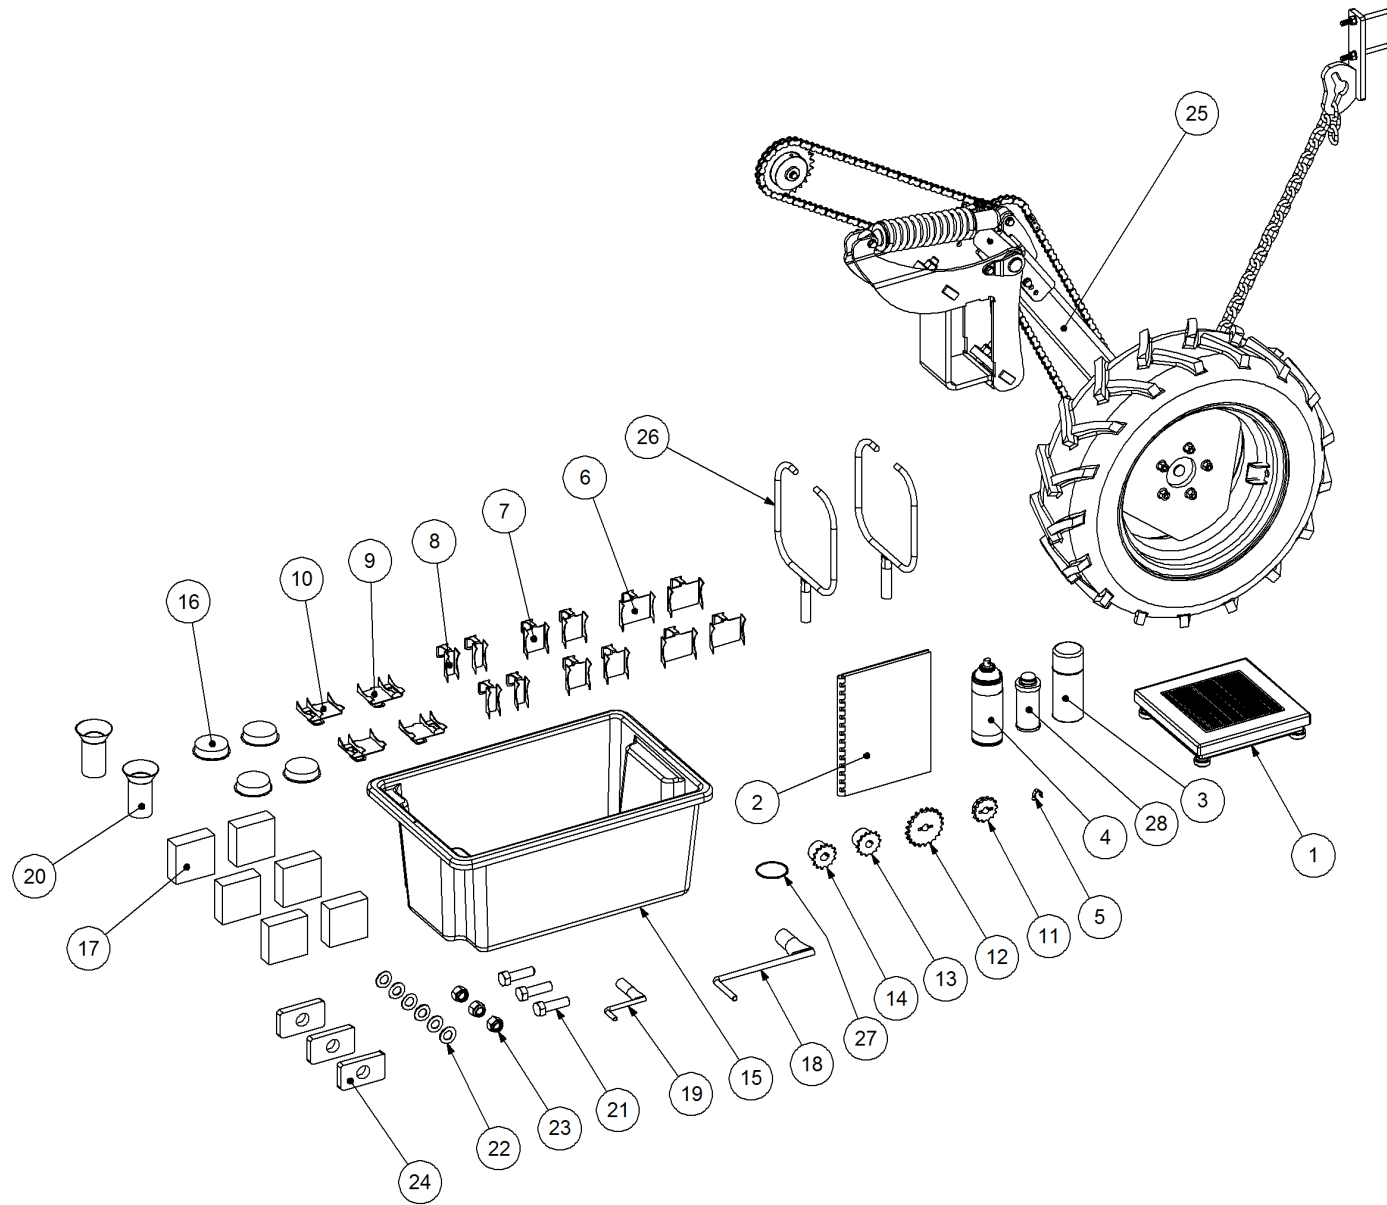

P/N 291400019

Dispatch Kit - Drop Wheel Drive

Key	Part Number	Description	Qty
1	116503080	Electric Scales	1
2	198691208	Operator's Manual	1
3	199005011	Spray Can - Green	1
4	OZ300C	Ozspray Industry Grade 300gm Aerosol	1
5	193003765	Retainer Clip - Sprocket	1
6	208400034	Metering Unit Blank-Off 100%	4
7	208400033	Metering Unit Blank-Off 66%	4
8	208400032	Metering Unit Blank-Off 33%	4
9	208600058	Metering Unit Blank Off (Canola) LH	2
10	208600060	Metering Unit Blank Off (Canola) RH	2
11	126131405	Sprocket (Plastic) 1/2" BS x 14T - 5/8" ID	1
12	126132106	Sprocket (Plastic) 1/2" BS x 21T - 5/8" ID	1
13	290000032	Sprocket (Plastic) 1/2" BS x 14T - 5/8" ID	1
14	290000031	Sprocket (Plastic) 1/2" BS x 14T - 3/4" ID	1
15	197809006	Weighing Container	1
16	197000765	Blank Off Cap 3"	4
17	197959535	Blank Off Sponge	6
18	208400045	Crank Handle - Short	1
19	208400095	Crank Handle	1
20	208076050	Air Restrictor	2
21	000190638	Bolt Hex Hd 3/4" UNC x 2-1/2"	3
22	035119380	Flat Washer 3/4" ID	6
23	030130191	Nut 3/4" UNC Nyloc	3
24	219001001	Bin Pad - Centre Hole	3
25	246305000	Drop Wheel Drive - 8" x 4" RHS	1
26	235600001	Hose Holder 4 Way	2
27	152BU-144	Washer	1
28	159424400	Filter Element suits Anti Cavity Manifold - Blower Kit	1

Key	Part Number	Description	Qty