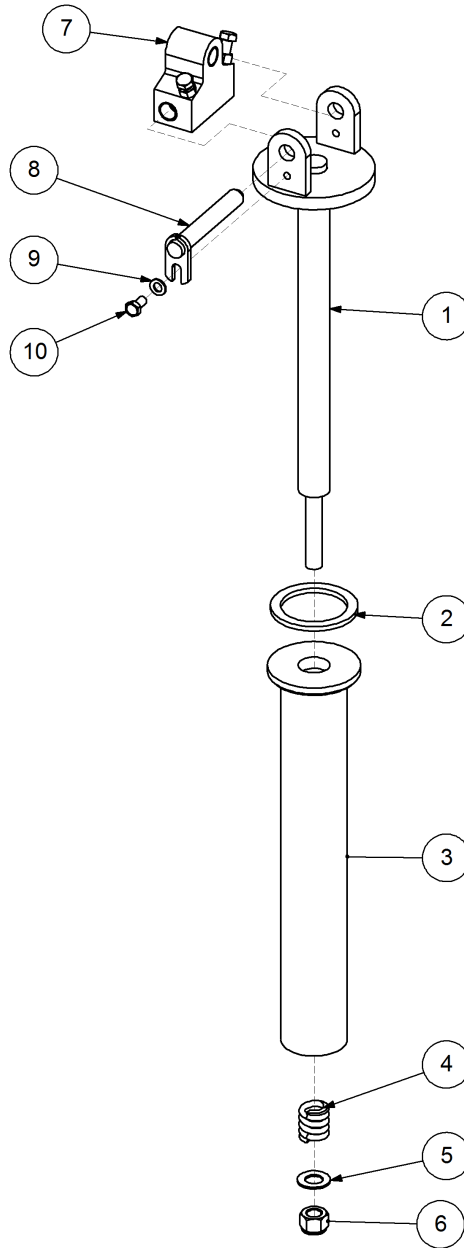

Key	Part Number	Description	Qty
-----	-------------	-------------	-----

P/N 260603001 Front Mount Arm - LH

P/N 260603001

Front Mount Arm - LH

Key	Part Number	Description	Qty
1	035113250	Flat Washer 1/2" ID	8
2	080121200	Nut M12 Nyloc	4
3	260902012	Front Support Grab	1
4	260603002	Front Mount - LH	1
5	260902013	Link Plate	1
6	124225175	Spring - Tension	1
7	260902008	Latch Handle	1

Key	Part Number	Description	Qty
------------	--------------------	--------------------	------------

P/N 260902220 Auger Centre Pivot - RH

P/N 260902220

Auger Centre Pivot - RH

Key	Part Number	Description	Qty
1	260902060	Support Shaft	1
2	193100766	Brake Disc	1
3	260902064	Support Sleeve	1
4	124105708	Spring - Compression	1
5	035119380	Flat Washer 3/4" ID	1
6	030130191	Nut 3/4" UNC Nyloc	1
7	260902129	Support Block	1
8	260902142	Centre Pivot Pin	1
9	085110000	Flat Washer 10 ID	1
10	050100208	Bolt Hex Hd M10 x 20	1