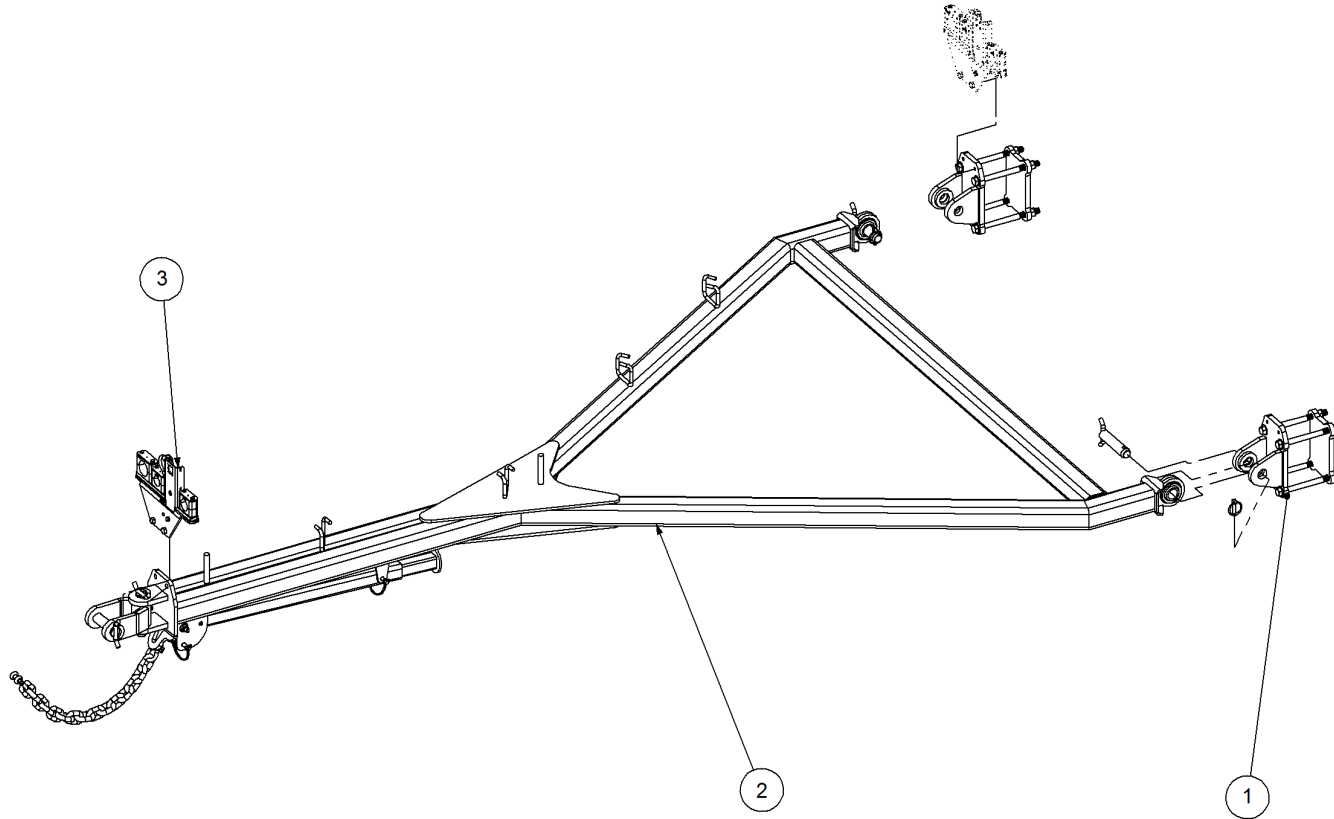

P/N 233600059

A Frame Pull Kit - 6" x 6" RHS

Key	Part Number	Description	Qty
1	233600060	Mount Frame Assy - 6" x 6" RHS	1
2	300571530	Rear 'A' Frame Assy	1
3	233260120	Hyd Hose & Electrical Connector Assy	1

Key	Part Number	Description	Qty