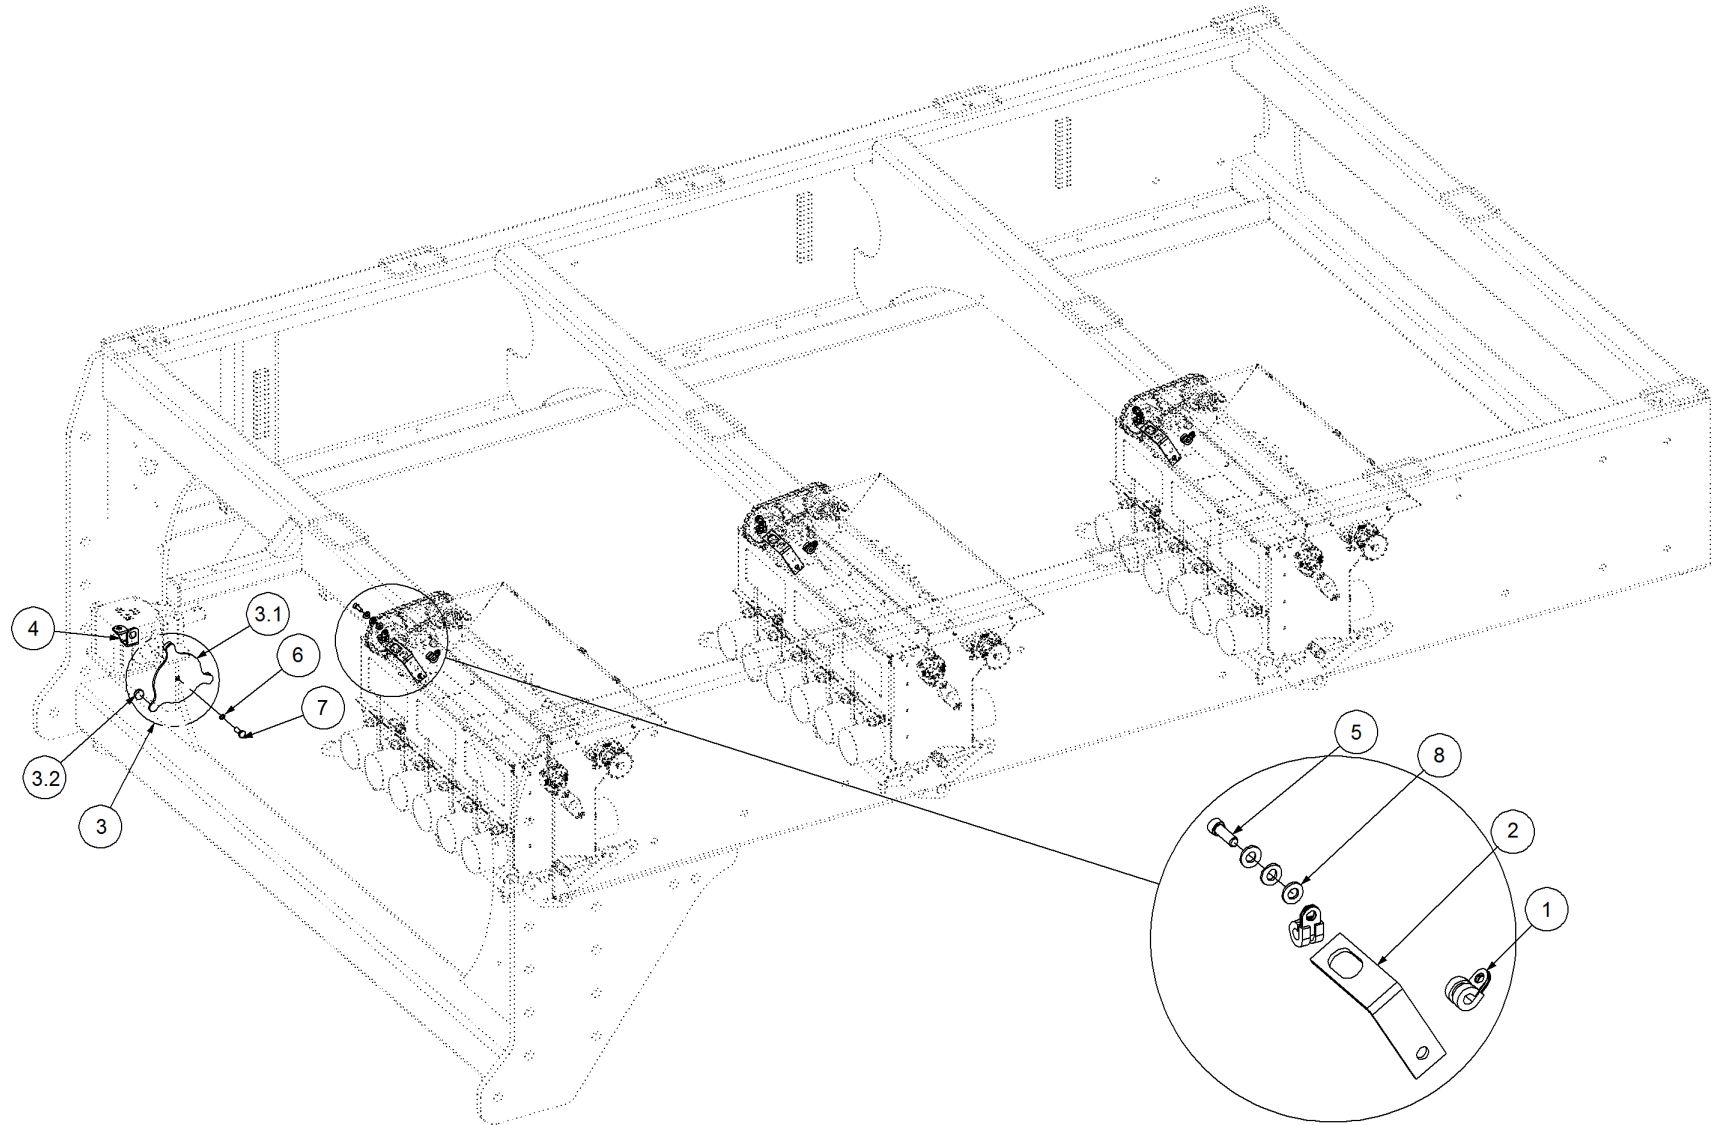

P/N 290000104 Sensor Mount Kit - 3 Bin

Key	Part Number	Description	Qty
1	115001350	Cable Clamp 10mm	6
2	290000098	Speed Sensor Bracket	3
3	290000101	Mount Plate - Speed Magnet	1
3.1	193075004	Sensor Plate - 3 Magnet	1
3.2	193075005	Disc Magnet	3
4	290000102	Sensor Mount	1
5	010106019	Cap Screw 1/4" UNC x 3/4"	3
6	086108000	Spring Washer 8 ID	1
7	050080208	Bolt Hex Hd M8 x 20	1
8	035106151	Flat Washer 1/4" ID	9

Key	Part Number	Description	Qty