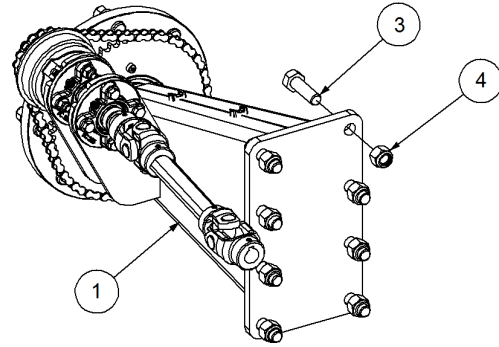

P/N 248600000

Axle Hub & Stub Kit - 3.5T (8 stud) x 3.0m

Key	Part Number	Description	Qty
1	242600000	Axle Hub & Stub - Drive - 3.5T (8 stud) x 3.0m	1
2	243600000	Axle Hub & Stub - Lazy - 3.5T (8 stud) x 3.0m	1
3	000190638	Bolt Hex Hd 3/4" UNC x 2-1/2"	16
4	030130191	Nut 3/4" UNC Nyloc	16

Key	Part Number	Description	Qty