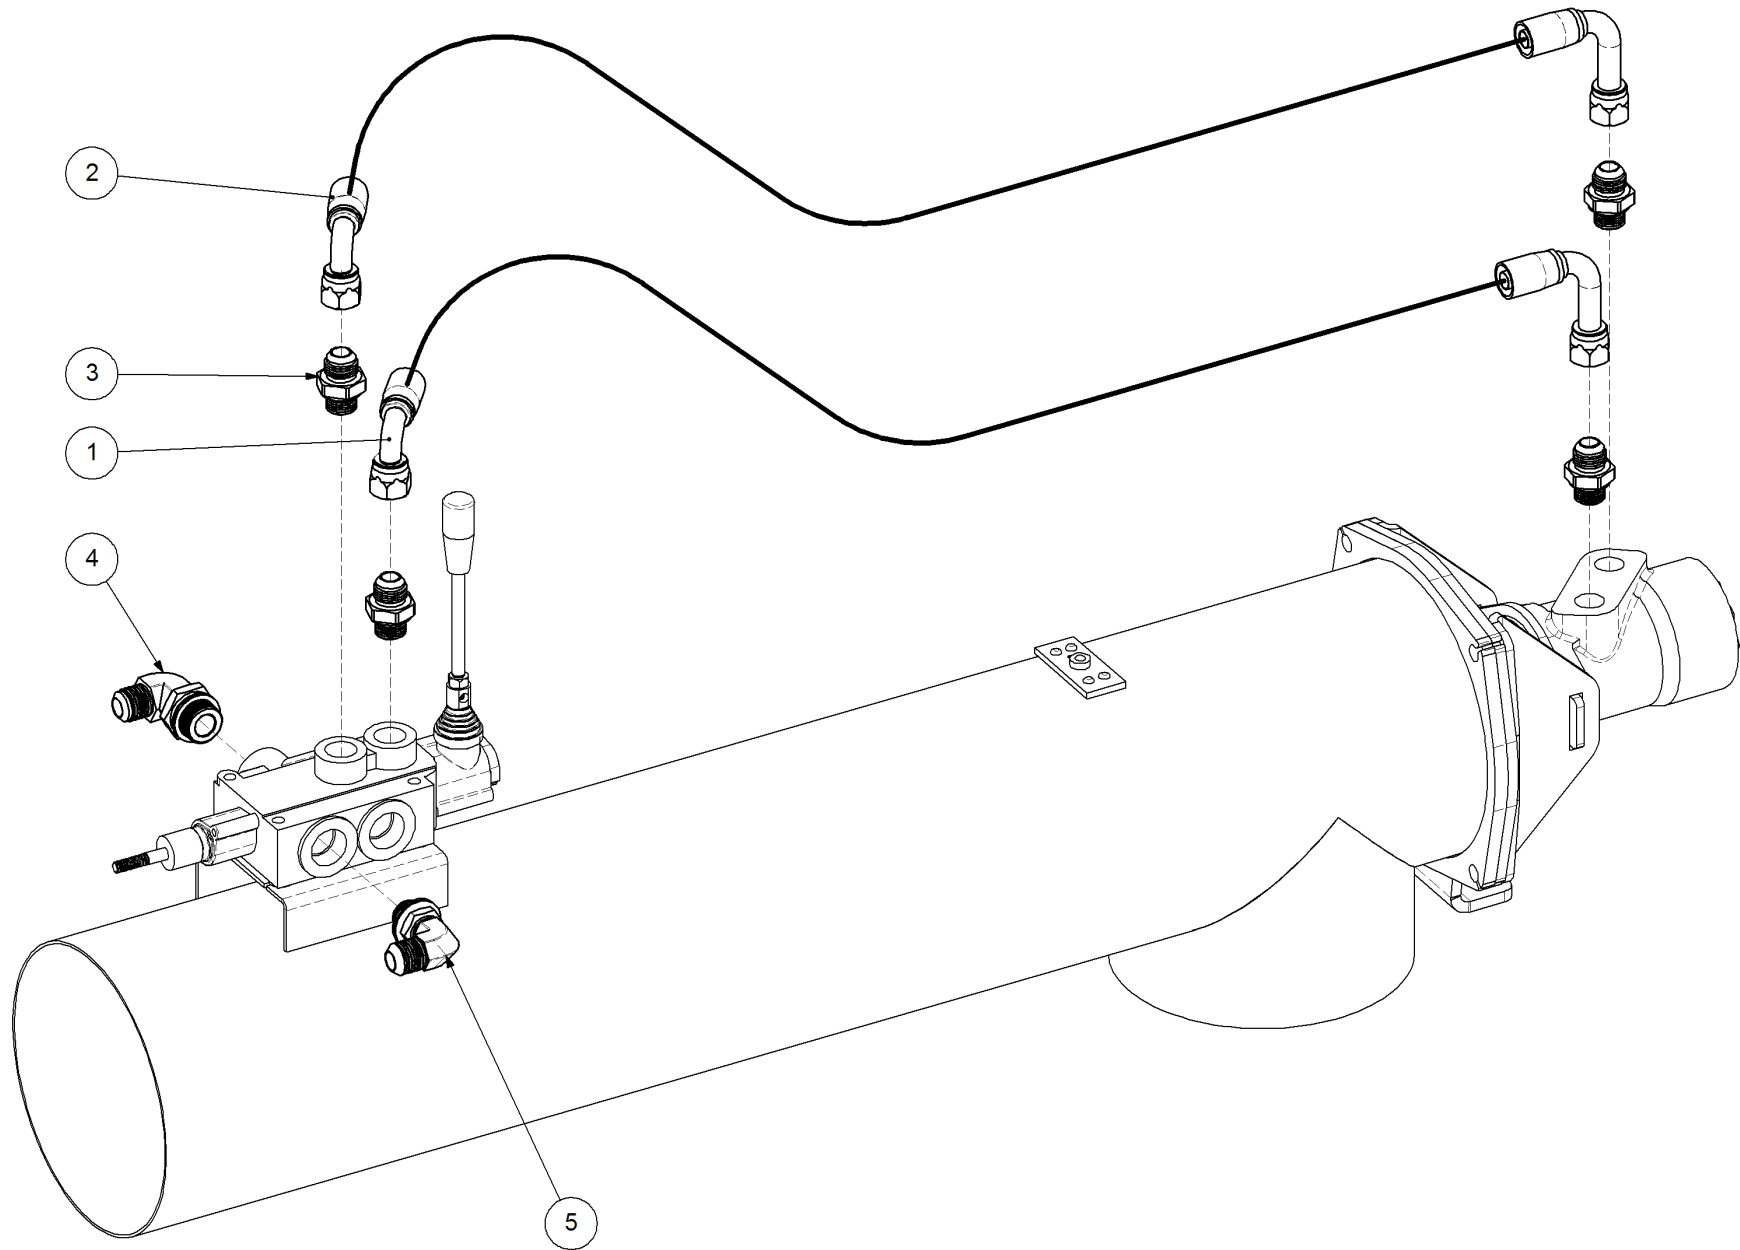

P/N 151600035

Hydraulic Hose & Fittings Kit

Key	Part Number	Description	Qty
1	151600033	Hyd Hose 1/2" DWB x 1000 Lg	1
2	151600034	Hyd Hose 1/2" DWB x 1100 Lg	1
3	15210F4OMX-S	Fitting - Connector 7/8" JicM x 1/2" BspM	4
4	15210-12C4OMX-S	Fitting - Elbow 90° 7/8" JicM x 3/4" BspM	1
5	15210C4OMX-S	Fitting - Elbow 90° 7/8" JicM x 1/2" BspM	1

Key	Part Number	Description	Qty