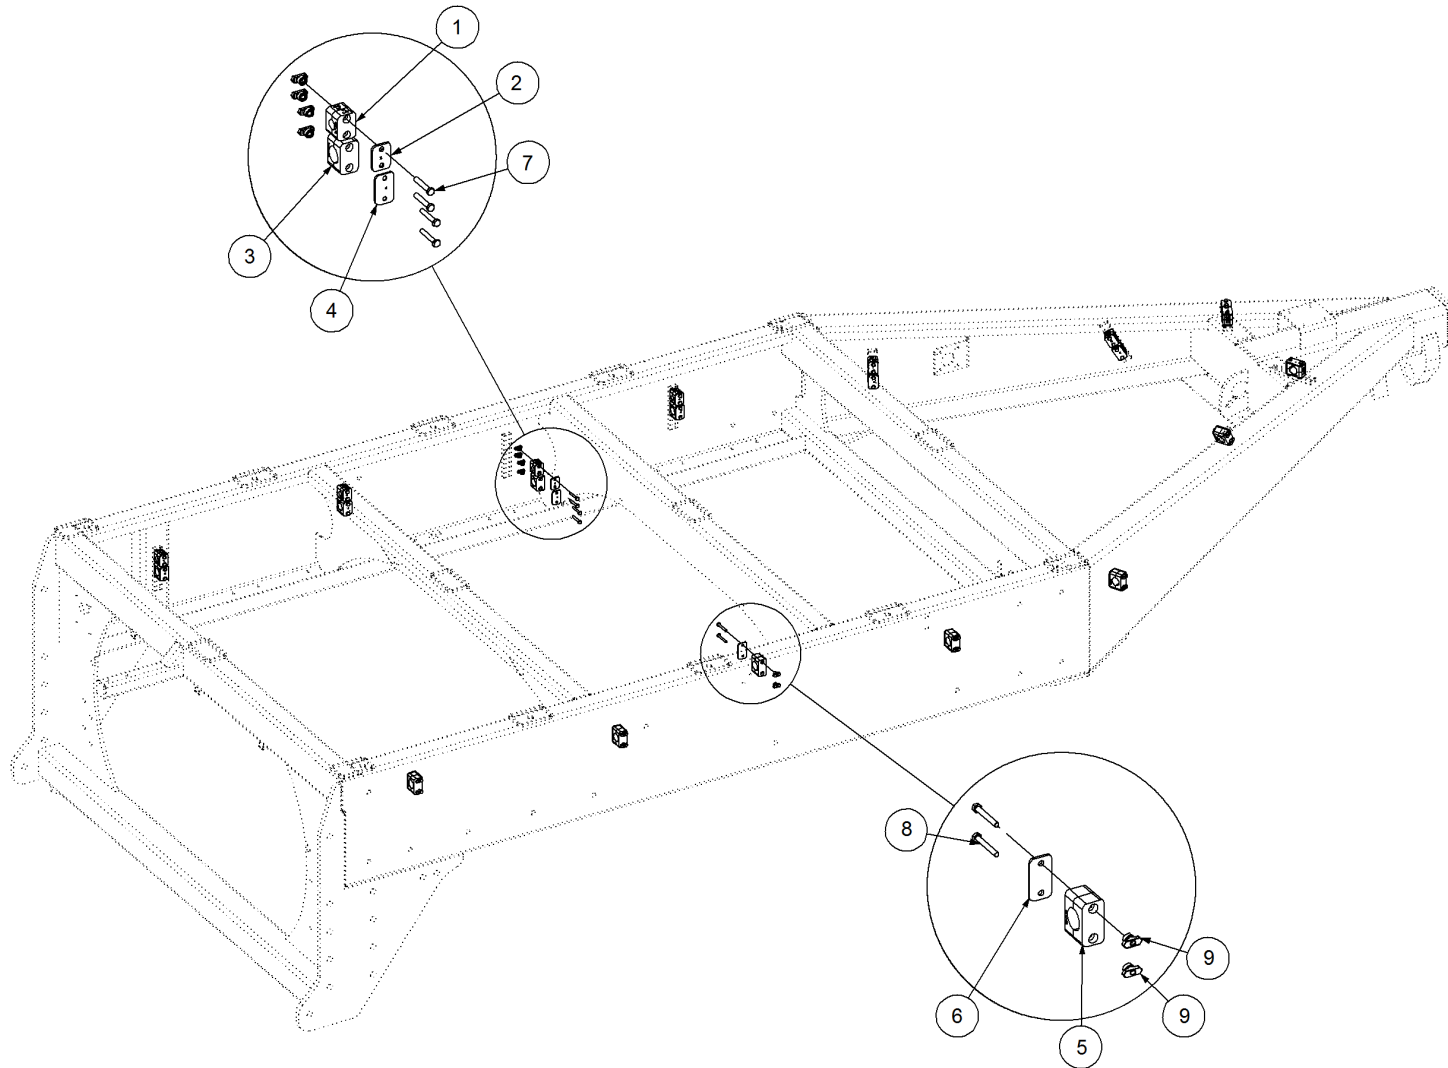

Key	Part Number	Description	Qty
-----	-------------	-------------	-----

P/N 156590005 Stauff Clamp Kit

Key	Part Number	Description	Qty
1	156142160	Clamp Pipe Single 16 Dia	7
2	156162000	Clamp Top Plate	7
3	156143254	Clamp Pipe Single 25.4 Dia	7
4	156163000	Clamp Top Plate	7
5	156144280	Clamp Pipe Single 28 Dia	7
6	156164000	Clamp Top Plate	7
7	050060408	Bolt Hex Hd M6 x 40	28
8	050060458	Bolt Hex Hd M6 x 45	14
9	156180006	Stauff Rail Nut M6	42