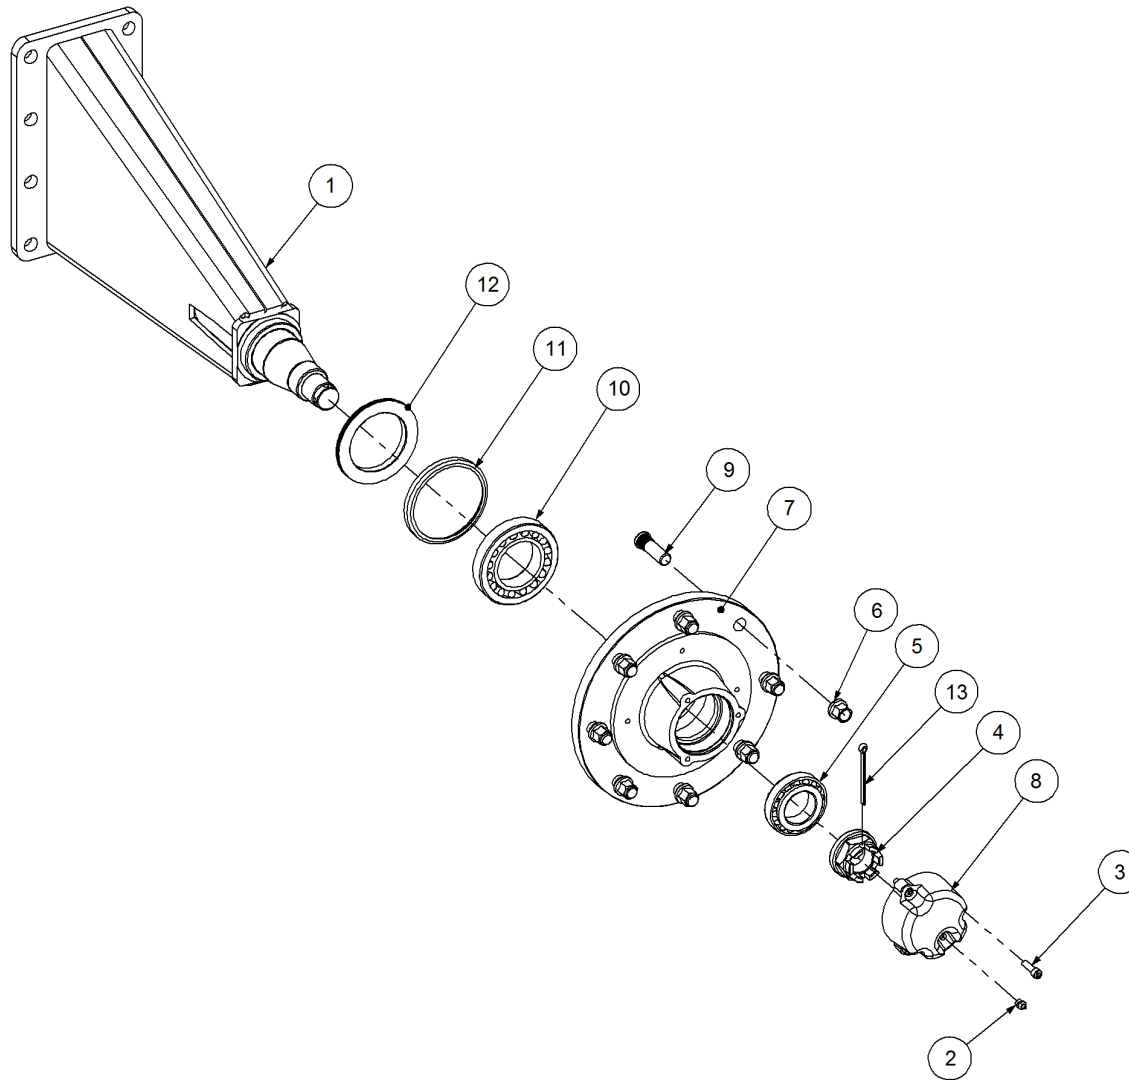

Key	Part Number	Description	Qty
-----	-------------	-------------	-----

P/N 242600000 Axle Hub & Stub - Drive - 3.5T (8 stud) x 3.0m

Key	Part Number	Description	Qty
1	242600001	Axle - Drive	1
2	111103000	Grease Nipple 1/8" BSP	1
3	060108030	Cap Screw M8 x 30	3
4	249092002	Axle Nut 1-1/2"	1
5	080161801	Wheel Nut M18	8
6	139075006	Hub - 8 stud	1
7	139075007	Grease Cap	1
8	056180600	Wheel Stud M18	8
9	249150542	Sprocket Plate 5/8" BS x 60T	1
10	060108050	Cap Screw M8 x 50	4
11	135030210	Bearing Tapered Roller 50 ID	1
12	135030214	Bearing Tapered Roller 70 ID	1
13	139075009	Wear Ring	1
14	139075008	Seal 3-1/2" ID	1
15	000080255	Bolt Hex Hd 5/16" UNC x 1"	1
16	036108000	Spring Washer 5/16" ID	1
17	290000002	Retainer Washer	1
18	115005314	Electric Clutch w/- 18T Sprocket	1
19	092206080	Split Pin 6.3 Dia x 80	1
20	000110505	Bolt Hex Hd 7/16" x 2" UNC	8
21	136220500	Bearing Housing - 4 Bolt	2
22	030130111	Nut 7/16" UNC Nyloc	8
23	290000003	Clutch Shaft	1
24	135520525	Bearing - 1" ID	2
25	115001512	Cable Clamp	2
26	094105000	Pop Rivet 3/16" Steel	2
27	182070830	Key 7 x 8 x 30 Lg	1
28	131210490	Drive Shaft & Universal	1
29	249063000	Chain 5/8" Simplex O'ring	1
30	035111220	Flat Washer 7/16" ID	16
31	240000000	Bush	1
32	111206450	Grease Nipple 1/4" UNF - 45°	2

Key	Part Number	Description	Qty
-----	-------------	-------------	-----

P/N 243600000 Axle Hub & Stub - Lazy - 3.5T (8 stud) x 3.0m

Key	Part Number	Description	Qty
1	243600001	Axle - Lazy	1
2	111103000	Grease Nipple 1/8" BSP	1
3	060108030	Cap Screw M8 x 30	3
4	249092002	Axle Nut 1-1/2"	1
5	135030210	Bearing Tapered Roller 50 ID	1
6	080161801	Wheel Nut M18	8
7	139075006	Hub - 8 stud	1
8	139075007	Grease Cap	1
9	056180600	Wheel Stud M18	8
10	135030214	Bearing Tapered Roller 70 ID	1
11	139075009	Wear Ring	1
12	139075008	Seal 3-1/2" ID	1
13	092206080	Split Pin 6.3 Dia x 80	1