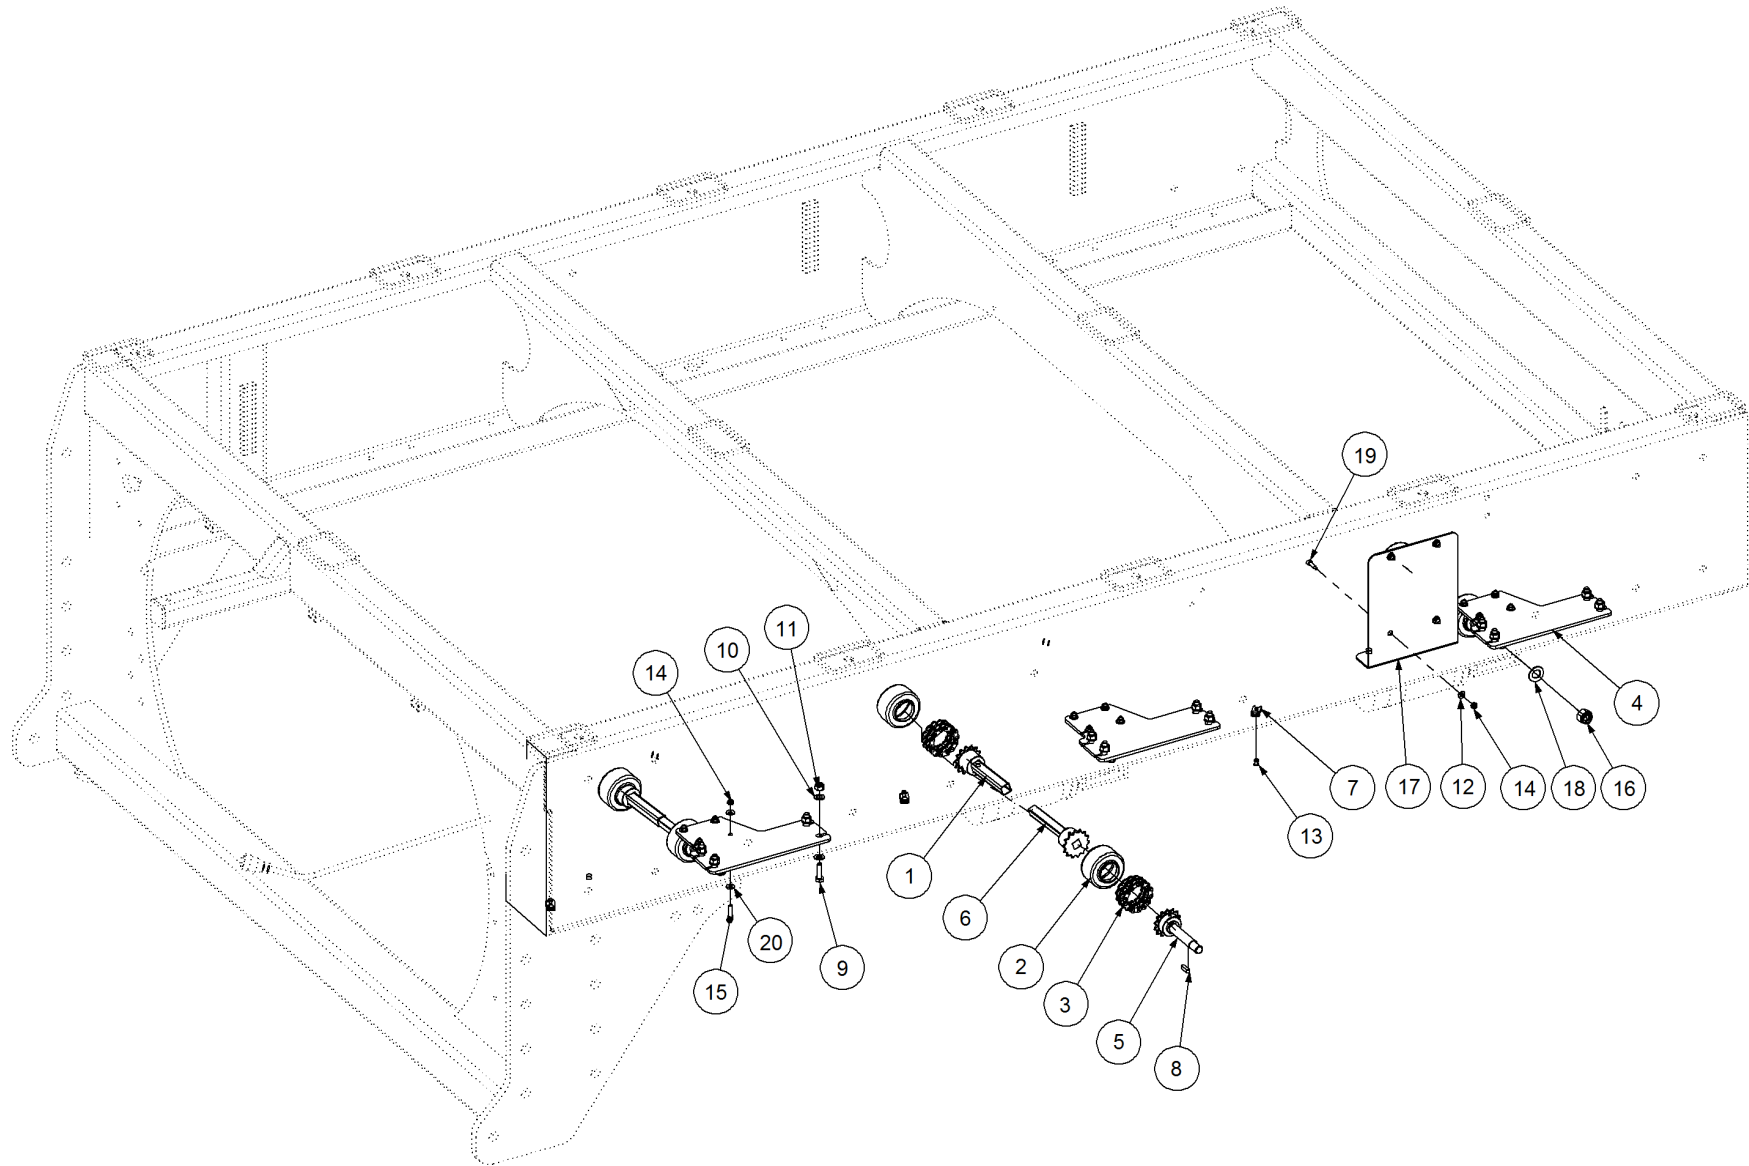

P/N 290603001 Drive Kit - Electric Drive

Key	Part Number	Description	Qty
1	290000009	Drive Tube w/- Sprocket - 150 Lg	3
2	131000004	Chain Boot	6
3	125412120	Chain 1/2" BS Duplex 13L	6
4	290000070	Mount Plate	3
5	290000005	Input Shaft	3
6	290000007	Drive Shaft w/- Sprocket - 170 Lg	3
7	115001512	Cable Clamp	3
8	184006006	Key 6 x 6 x 25 Lg	3
9	000100325	Bolt Hex Hd 3/8" UNC x 1-1/4"	14
10	035110191	Flat Washer 3/8" ID	28
11	030130101	Nut 3/8" UNC Nyloc	14
12	035106151	Flat Washer 1/4" ID	4
13	094105000	Pop Rivet 3/16" Steel	3
14	030130061	Nut 1/4" UNC Nyloc	16
15	010106025	Cap Screw 1/4" UNC x 1"	12
16	030130161	Nut 5/8" UNC Nyloc	3
17	214602044	Chassis Mount - KEE Control Unit	1
18	035116351	Flat Washer 5/8" ID	3
19	010106019	Cap Screw 1/4" UNC x 3/4"	4
20	035106161	Flat Washer 1/4" ID	24

Key	Part Number	Description	Qty