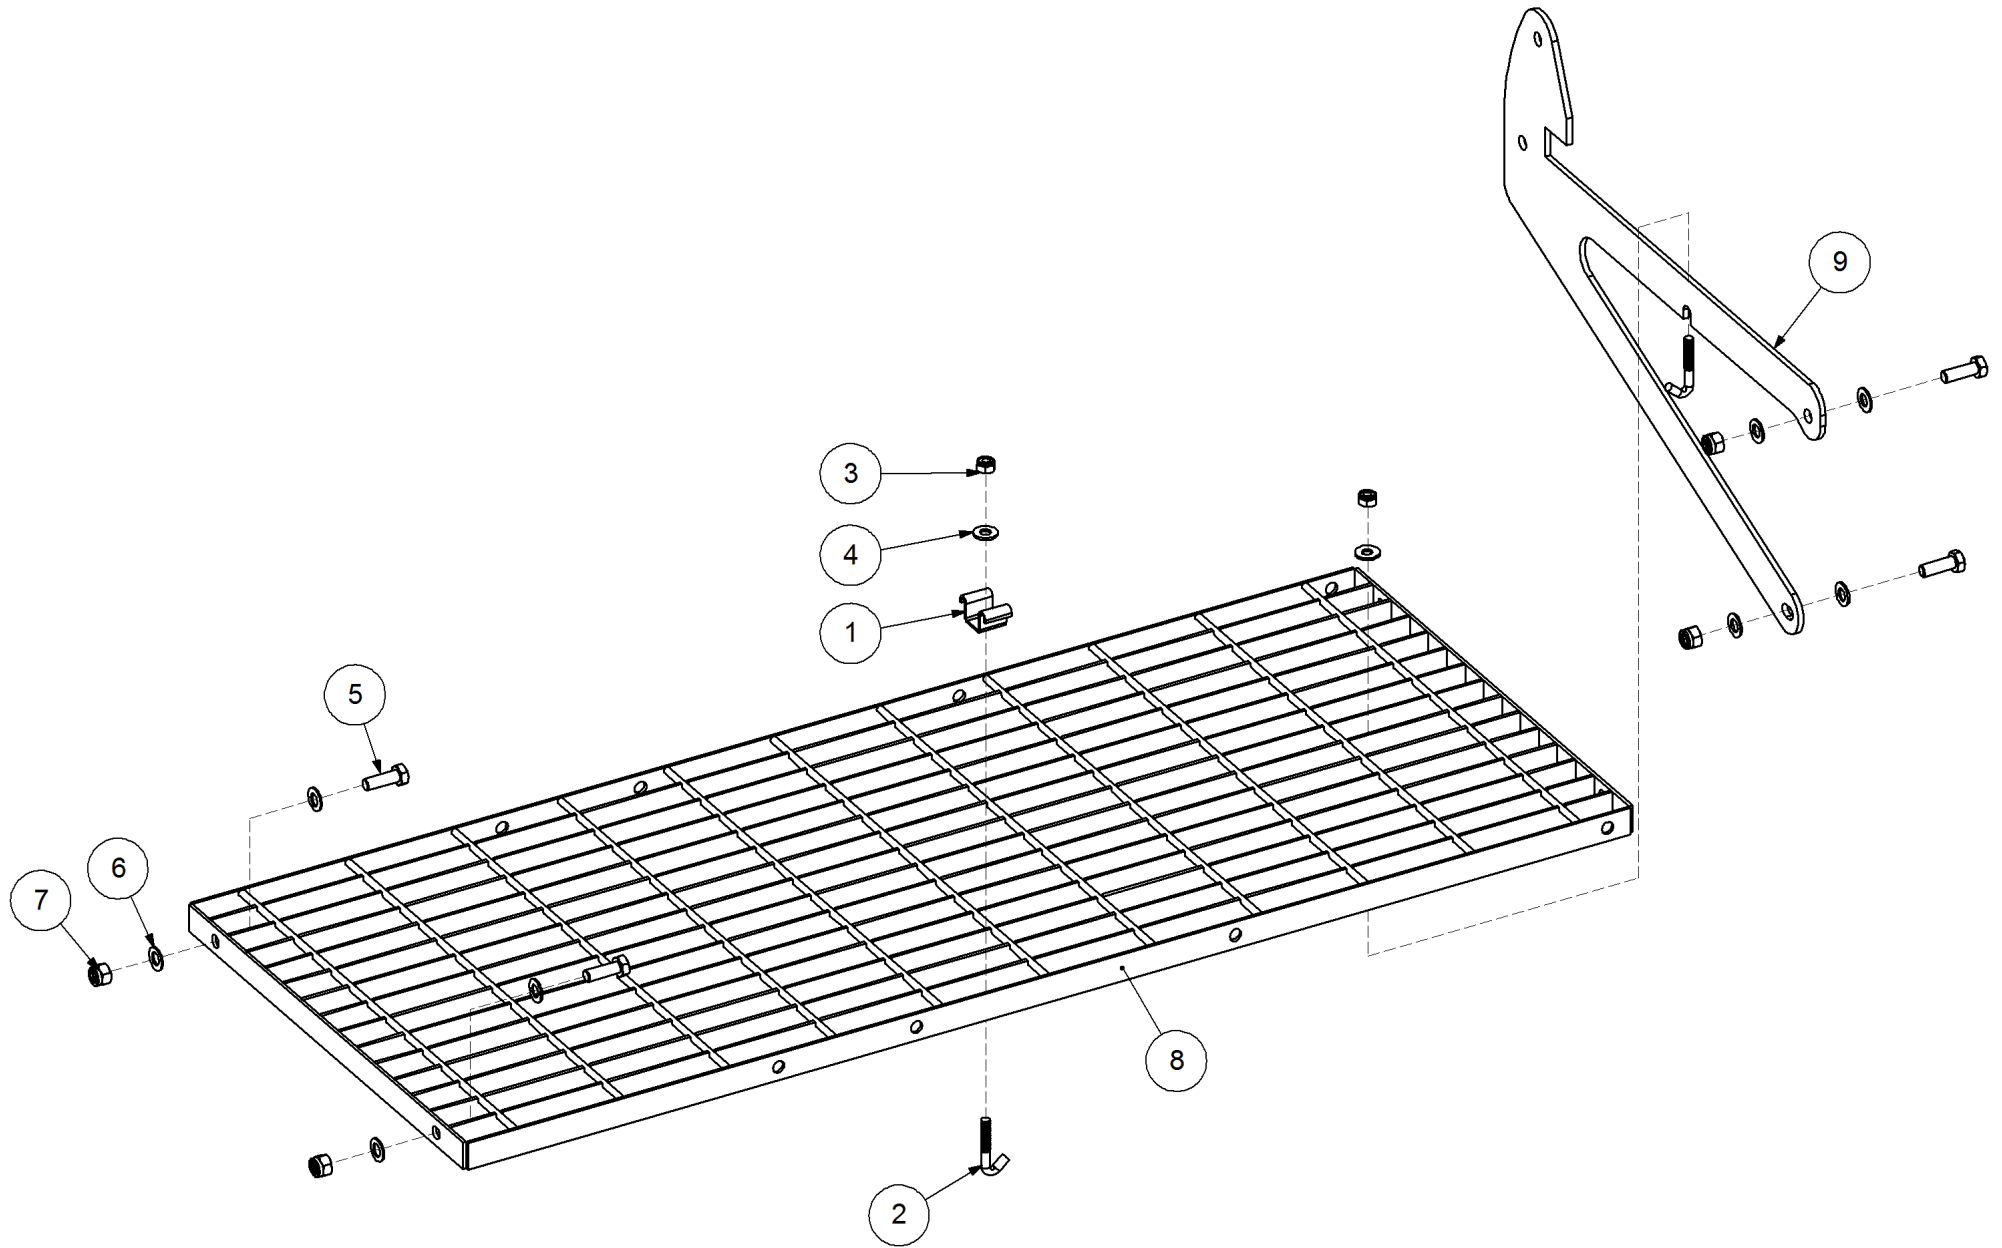

P/N 201300216 SSB Walkway Kit - 300L

Key	Part Number	Description	Qty
1	204300003	Fixing Clip	1
2	057080000	J Bolt M8	2
3	080120800	Nut M8 Nyloc	2
4	085108000	Flat Washer 8 ID	2
5	050100308	Bolt Hex Hd M10 x 30	4
6	085110000	Flat Washer 10 ID	8
7	080121000	Nut M10 Nyloc	4
8	193453110	Walkway Panel	1
9	201300012	Walkway Bracket	1

Key	Part Number	Description	Qty