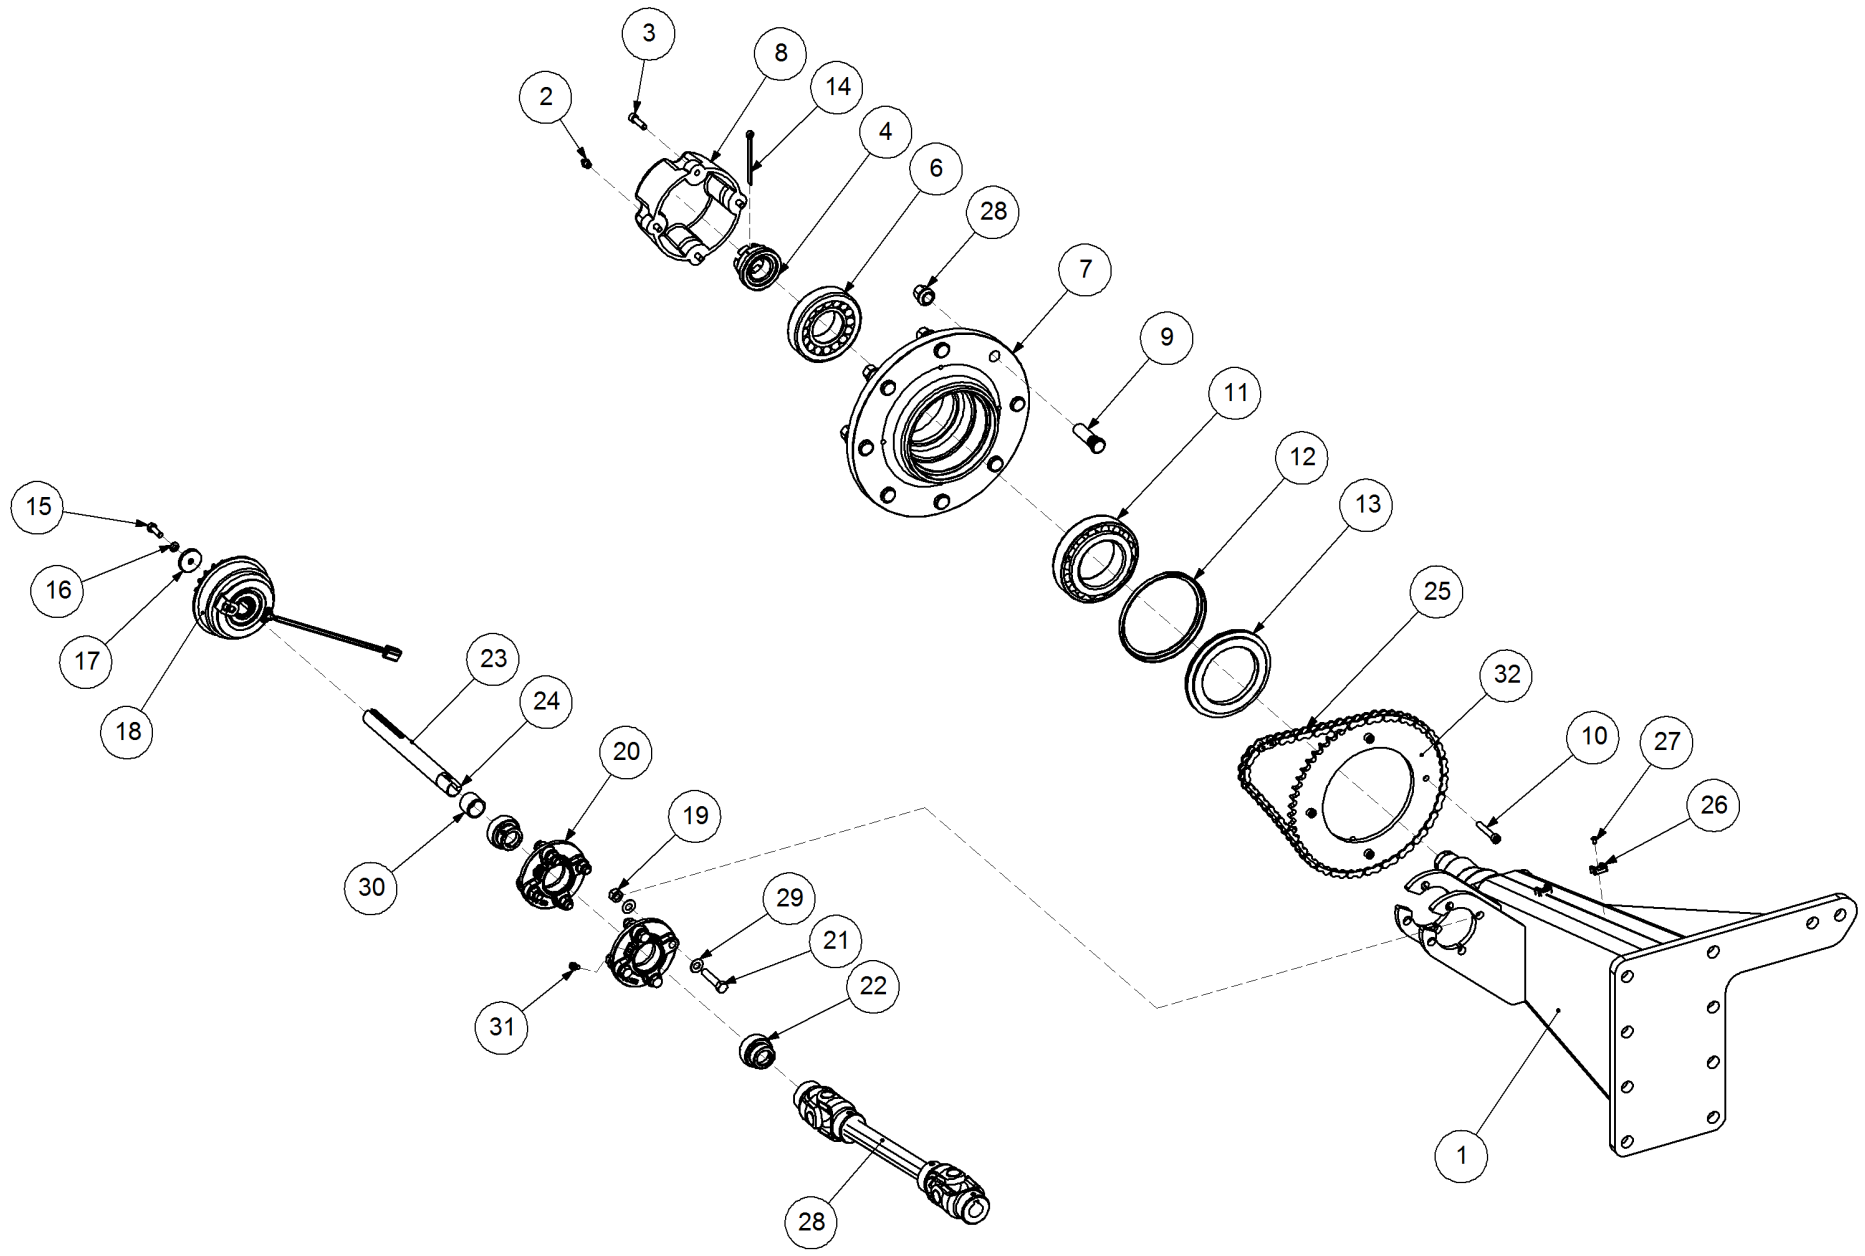

Key	Part Number	Description	Qty
-----	-------------	-------------	-----

P/N 242900000 Axle Hub & Stub - Drive - 6.5T (8 stud) x 3.0m

Key	Part Number	Description	Qty
1	242900001	Axle - Drive	1
2	111103000	Grease Nipple 1/8" BSP	1
3	060108030	Cap Screw M8 x 30	4
4	249092002	Axle Nut 1-1/2"	1
5	080161801	Wheel Nut M18	8
6	135030311	Bearing Tapered Roller 55 ID	1
7	139092006	Hub - 8 stud	1
8	139092007	Grease Cap	1
9	056180600	Wheel Stud M18	8
10	060108050	Cap Screw M8 x 50	4
11	135032216	Bearing Tapered Roller 80 ID	1
12	139092009	Wear Ring	1
13	139092008	Seal 100 ID	1
14	092206080	Split Pin 6.3 Dia x 80	1
15	000080255	Bolt Hex Hd 5/16" UNC x 1"	1
16	036108000	Spring Washer 5/16" ID	1
17	290000002	Retainer Washer	1
18	115005314	Electric Clutch w/- 18T Sprocket	1
19	030130111	Nut 7/16" UNC Nyloc	8
20	136220500	Bearing Housing - 4 Bolt	2
21	000110505	Bolt Hex Hd 7/16" x 2" UNC	8
22	135520525	Bearing - 1" ID	2
23	290000003	Clutch Shaft	1
24	182070830	Key 7 x 8 x 30 Lg	1
25	249063000	Chain 5/8" Simplex O'ring	1
26	115001512	Cable Clamp	2
27	094105000	Pop Rivet 3/16" Steel	2
28	131210490	Drive Shaft & Universal	1
29	035108161	Flat Washer 5/16" ID	16
30	240000000	Bush	1
31	111206450	Grease Nipple 1/4" UNF - 45°	2
32	249150543	Sprocket Plate 5/8" BS x 54T	1