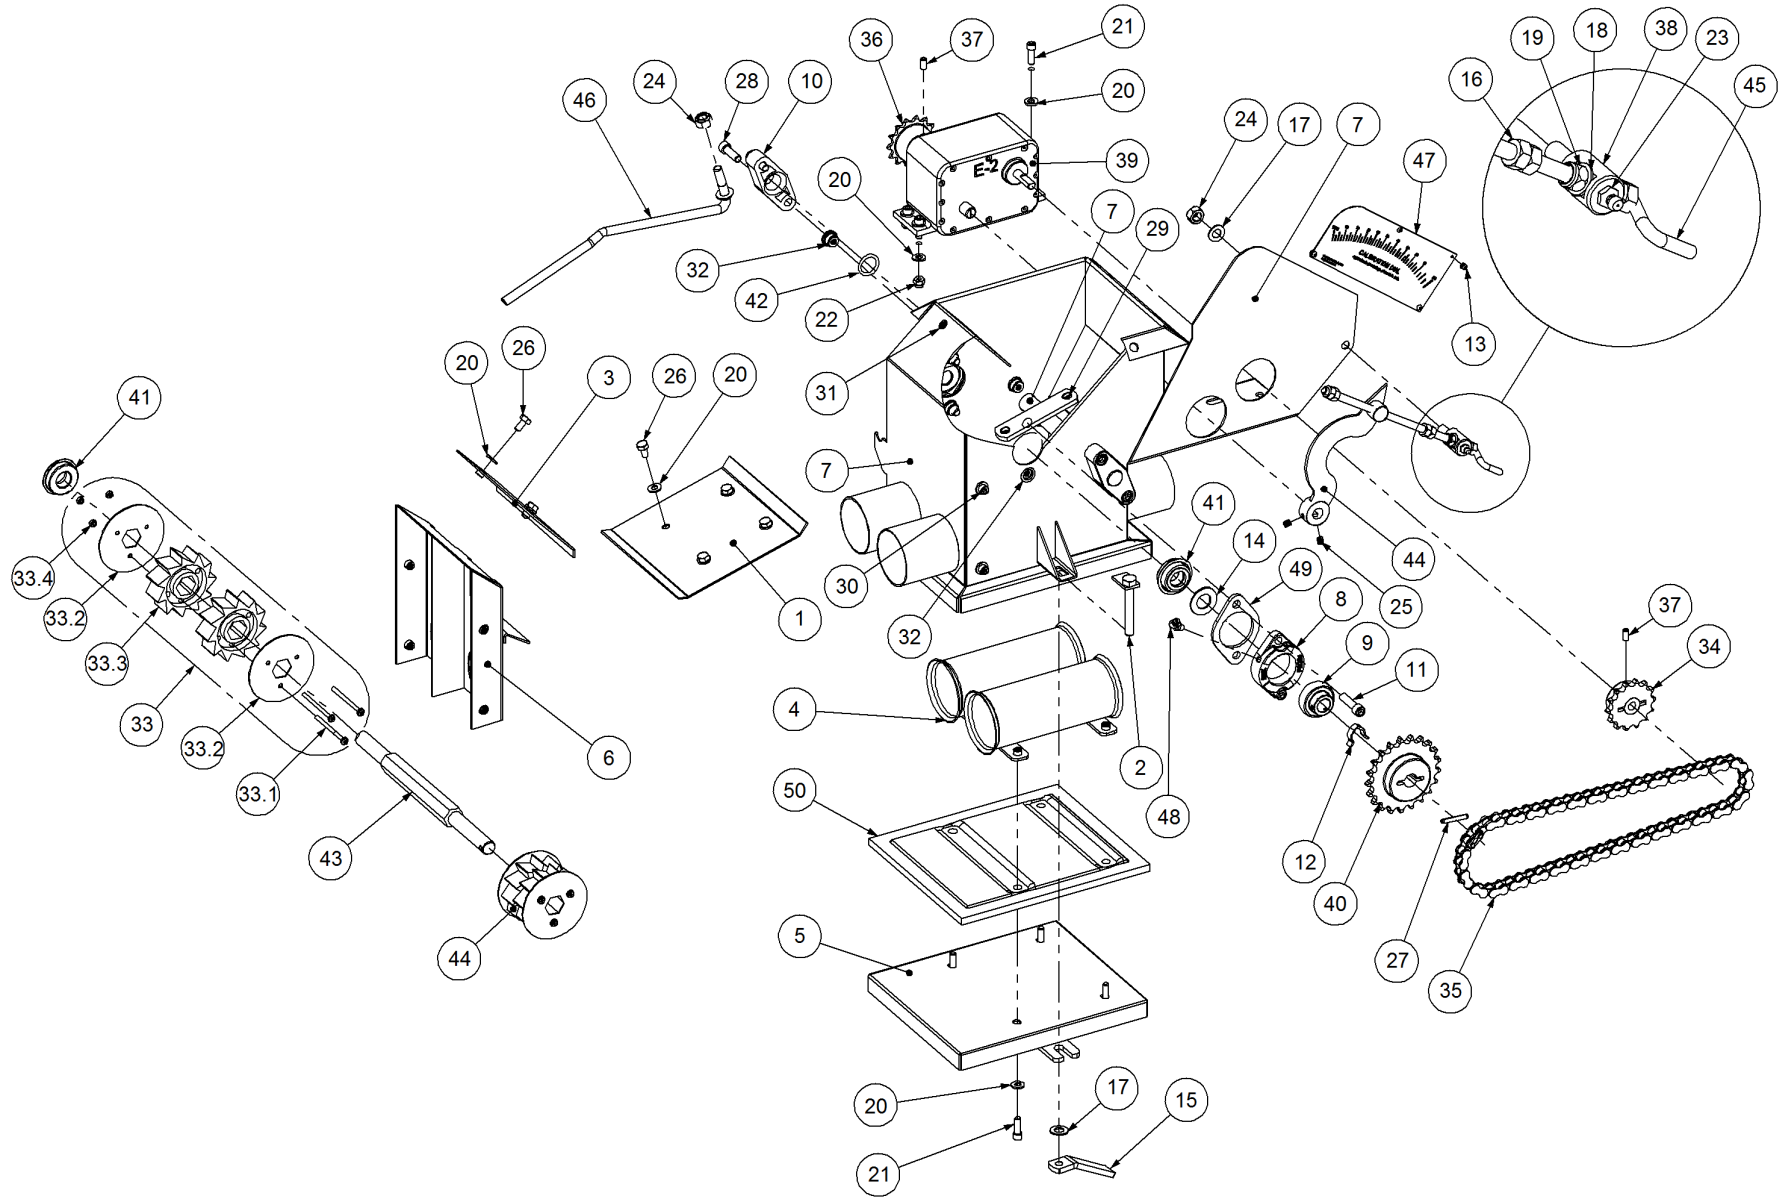

P/N 208202000 Metering Unit SSB - 2 Way Ground Drive

Key	Part Number	Description	Qty	Key	Part Number	Description	Qty
1	208100047	Clean Out Door - SSB	1	33	208100092	Spool Assy - SSB	2
2	208100061	Bottom Door Bolt - SSB	2	33.1	059604060	Bolt Pan Hd M4 x 60	3
3	208100071	Coarse Seeds Plate - SSB	1	33.2	193001905	Spool Washer	2
4	208200031	Flow Through Tube - 2 Way	1	33.3	197018845	Spool	2
5	208100026	Bottom Door - SSB	1	33.4	080310041	Nut M4 S/Steel	3
6	208200020	Port Plate - 2 Way	1	34	208400167	Sprocket (Plastic) 1/2" BS x 14T	1
7	208202002	Metering Unit SSB - 2 Way	1	35	208125000	Chain 1/2" AS Simplex	1
8	136520300	Bearing Housing	2	36	290000036	Sprocket (Plastic) 1/2" BS x 14T - 3/8" ID	1
9	135320210	Bearing - 5/8" ID	2	37	013110613	Grub Screw 1/4" UNC x 1/2"	2
10	137308846	Bush	2	38	290601007	Screw Swivel	1
11	010208032	Cap Screw 5/16" BSW x 1-1/4"	4	39	130000020	Zero Max E2 Gear Box	1
12	193003765	Retainer Clip - Sprocket	1	40	208100095	Sprocket (Plastic) 1/2" BS x 21T	1
13	094103001	Pop Rivet 1/8" Aluminium	4	41	197161687	Seal 5/8" ID	2
14	035316320	Flat Washer 5/8" ID S/Steel	2	42	197192535	O'Ring 3/4" ID x 1" OD x 0.139"	2
15	208100060	Handle - Bottom Door Fastener	2	43	208100100	Spool Shaft - SSB	1
16	030110081	Nut 5/16" UNC	6	44	208102111	Calibration Indicator - SSB	1
17	035110191	Flat Washer 3/8" ID	3	45	209600001	Indicator Adjusting Screw	1
18	035108161	Flat Washer 5/16" ID	2	46	208100051	Cleanout Door Handle - SSB	1
19	030130081	Nut 5/16" UNC Nyloc	1	47	192017269	Calibration Dial	1
20	035106151	Flat Washer 1/4" ID	22	48	111206675	Grease Nipple 1/4" UNF - 67.5°	2
21	010106019	Cap Screw 1/4" UNC x 3/4"	8	49	197001626	Gasket (Small) - Bearing	2
22	030130061	Nut 1/4" UNC Nyloc	4	50	208100016	Door Rubber - SSB	1
23	111206000	Grease Nipple 1/4" UNF	1				
24	030130101	Nut 3/8" UNC Nyloc	2				
25	013110606	Grub Screw 1/4" UNC x 1/4"	2				
26	000060135	Bolt Hex Hd 1/4" UNC x 1/2"	6				
27	090105032	Roll Pin 3/16" x 1-1/4"	1				
28	010208025	Cap Screw 5/16" BSW x 1"	4				
29	030170061	Nut 1/4" UNC Huck	4				
30	010106012	Cap Screw 1/4" UNC x 1/2"	4				
31	030170001	Nut 1/4" UNC Huck	2				
32	030170081	Nut 5/16" UNC Huck	8