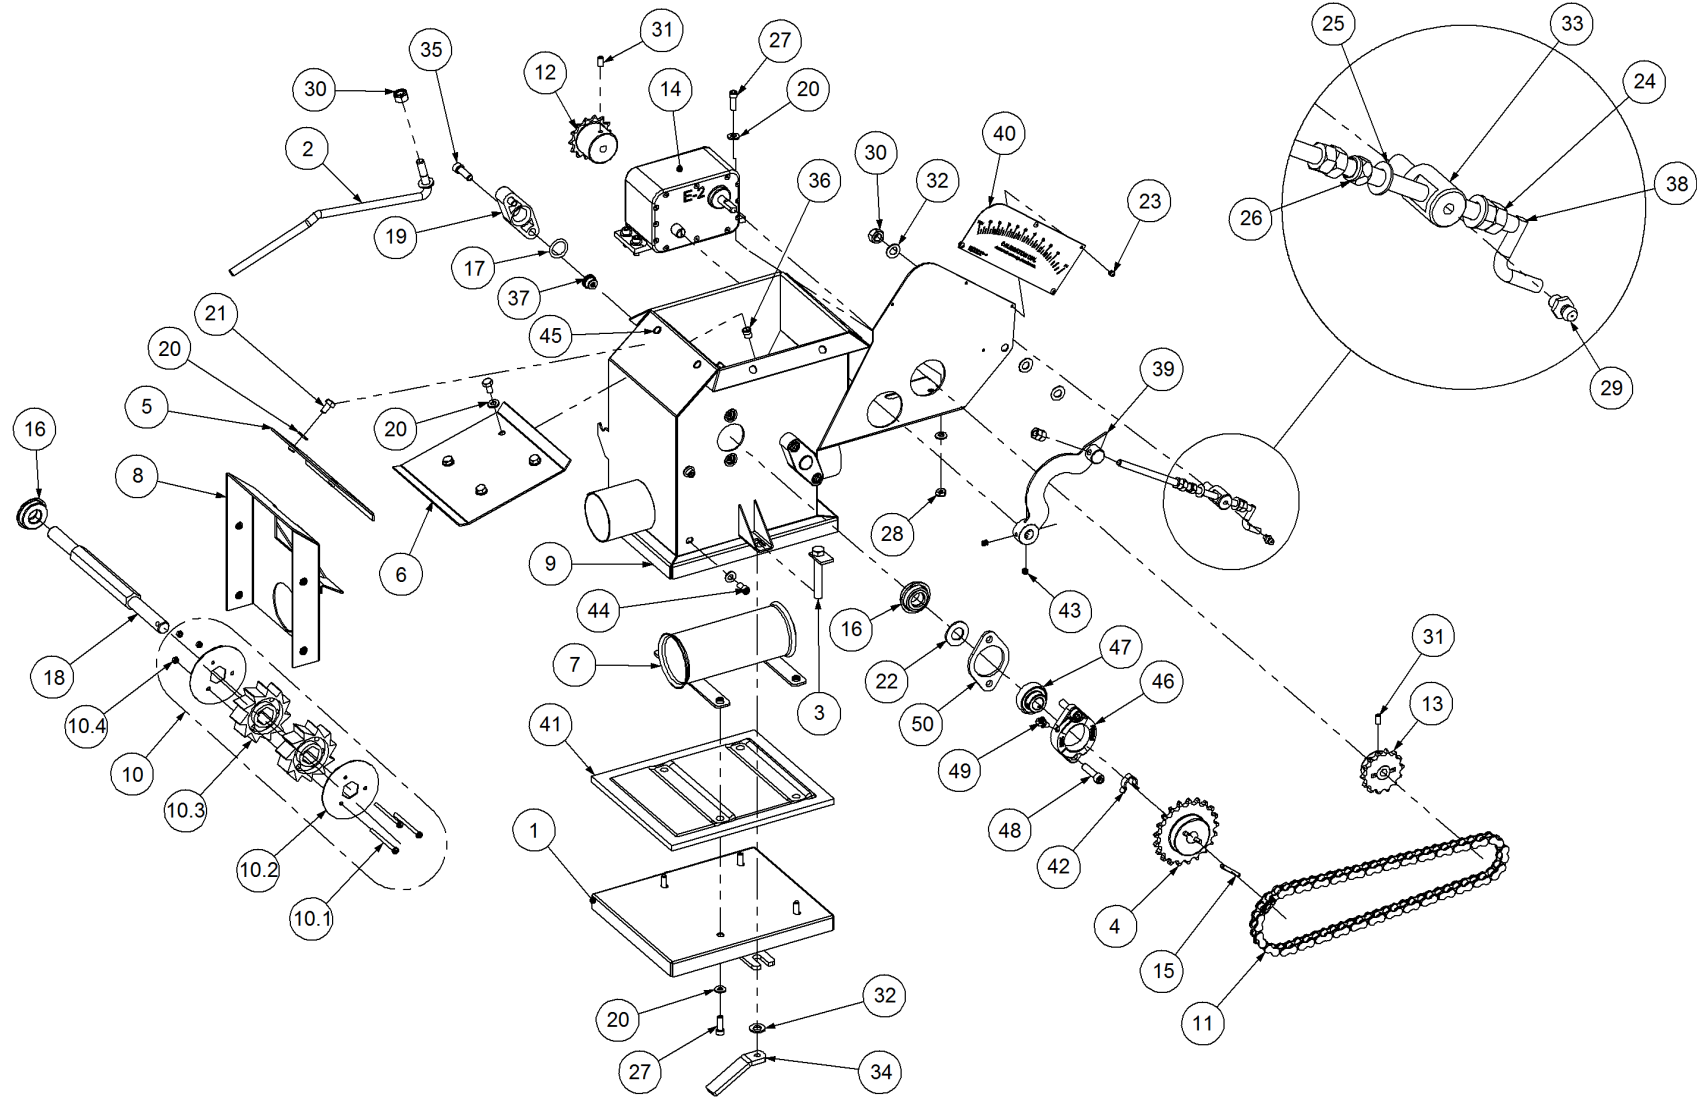

P/N 208102000 Metering Unit SSB - 1 Way Ground Drive

Key	Part Number	Description	Qty	Key	Part Number	Description	Qty
1	208100026	Bottom Door - SSB	1	29	111206000	Grease Nipple 1/4" UNF	1
2	208100051	Cleanout Door Handle - SSB	1	30	030130101	Nut 3/8" UNC Nyloc	2
3	208100061	Bottom Door Bolt - SSB	2	31	013110613	Grub Screw 1/4" UNC x 1/2"	2
4	208100095	Sprocket (Plastic) 1/2" BS x 21T	1	32	035110191	Flat Washer 3/8" ID	5
5	208100071	Coarse Seeds Plate - SSB	1	33	290601007	Screw Swivel	1
6	208100047	Clean Out Door - SSB	1	34	208100060	Handle - Bottom Door Fastener	2
7	208100028	Flow Through Tube	1	35	010208025	Cap Screw 5/16" BSW x 1"	4
8	208100020	Port Plate - 1 Way	1	36	030170061	Nut 1/4" UNC Huck	4
9	208102002	Metering Unit SSB - 1 Way	1	37	030170081	Nut 5/16" UNC Huck	8
10	208100092	Spool Assy - SSB	1	38	209600001	Indicator Adjusting Screw	1
10.1	059604060	Bolt Pan Hd M4 x 60	3	39	208102111	Calibration Indicator - SSB	1
10.2	193001905	Spool Washer	2	40	192017269	Calibration Dial	1
10.3	197018845	Spool	2	41	208100016	Door Rubber - SSB	1
10.4	080310041	Nut M4 S/Steel	3	42	193003765	Retainer Clip - Sprocket	1
11	208125000	Chain 1/2" AS Simplex	1	43	013110606	Grub Screw 1/4" UNC x 1/4"	2
12	290000036	Sprocket (Plastic) 1/2" BS x 14T - 3/8" ID	1	44	010106012	Cap Screw 1/4" UNC x 1/2"	4
13	208400167	Sprocket (Plastic) 1/2" BS x 14T	1	45	030170001	Nut 1/4" UNC Huck	2
14	130000020	Zero Max E2 Gear Box	1	46	136520300	Bearing Housing	2
15	090105032	Roll Pin 3/16" x 1-1/4"	1	47	135320210	Bearing - 5/8" ID	2
16	197161687	Seal 5/8" ID	2	48	010208032	Cap Screw 5/16" BSW x 1-1/4"	4
17	197192535	O'Ring 3/4" ID x 1" OD x 0.139"	2	49	111206675	Grease Nipple 1/4" UNF - 67.5°	2
18	208100100	Spool Shaft - SSB	1	50	197001626	Gasket (Small) - Bearing	2
19	137308846	Bush	2				
20	035106151	Flat Washer 1/4" ID	22				
21	000060135	Bolt Hex Hd 1/4" UNC x 1/2"	6				
22	035316320	Flat Washer 5/8" ID S/Steel	2				
23	094103001	Pop Rivet 1/8" Aluminium	4				
24	030110081	Nut 5/16" UNC	6				
25	035108161	Flat Washer 5/16" ID	2				
26	030130081	Nut 5/16" UNC Nyloc	1				
27	010106019	Cap Screw 1/4" UNC x 3/4"	8				
28	030130061	Nut 1/4" UNC Nyloc	4