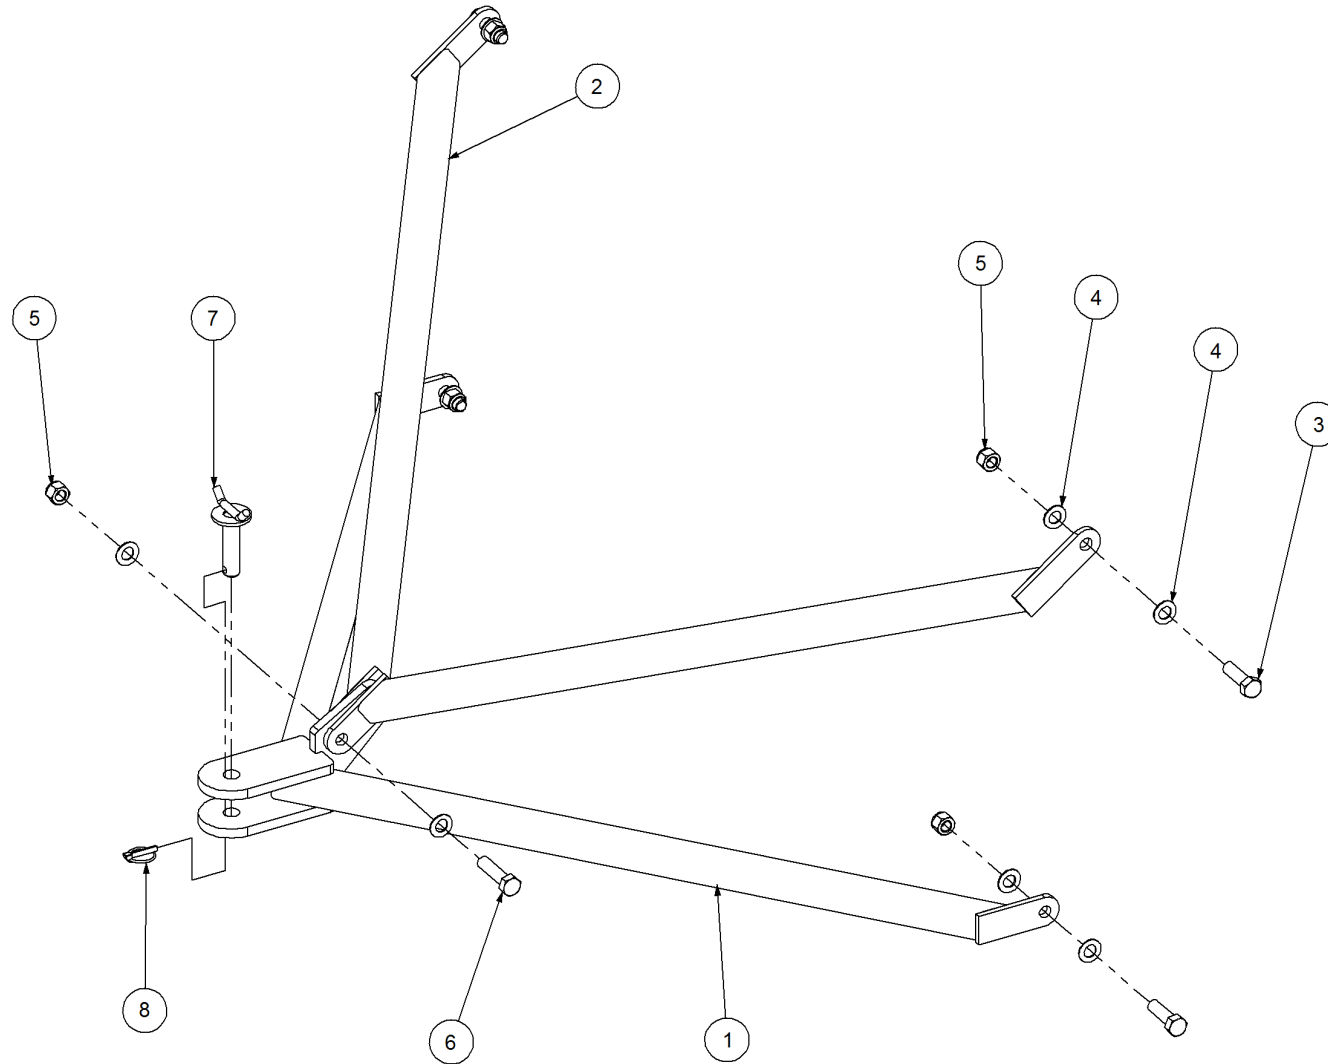

Key	Part Number	Description	Qty
-----	-------------	-------------	-----

P/N 234000000 Harrow Hitch Assy

P/N 234000000

Harrow Hitch Assy

Key	Part Number	Description	Qty
1	234000011	Lower Arm	1
2	234000021	Upper Arm	2
3	000190638	Bolt Hex Hd 3/4" UNC x 2-1/2"	4
4	035119380	Flat Washer 3/4" ID	10
5	030130191	Nut 3/4" UNC Nyloc	5
6	000190755	Bolt Hex Hd 3/4" UNC x 3"	1
7	234000001	Hitch Pin	1
8	095110036	Lynch Pin 3/8"	1