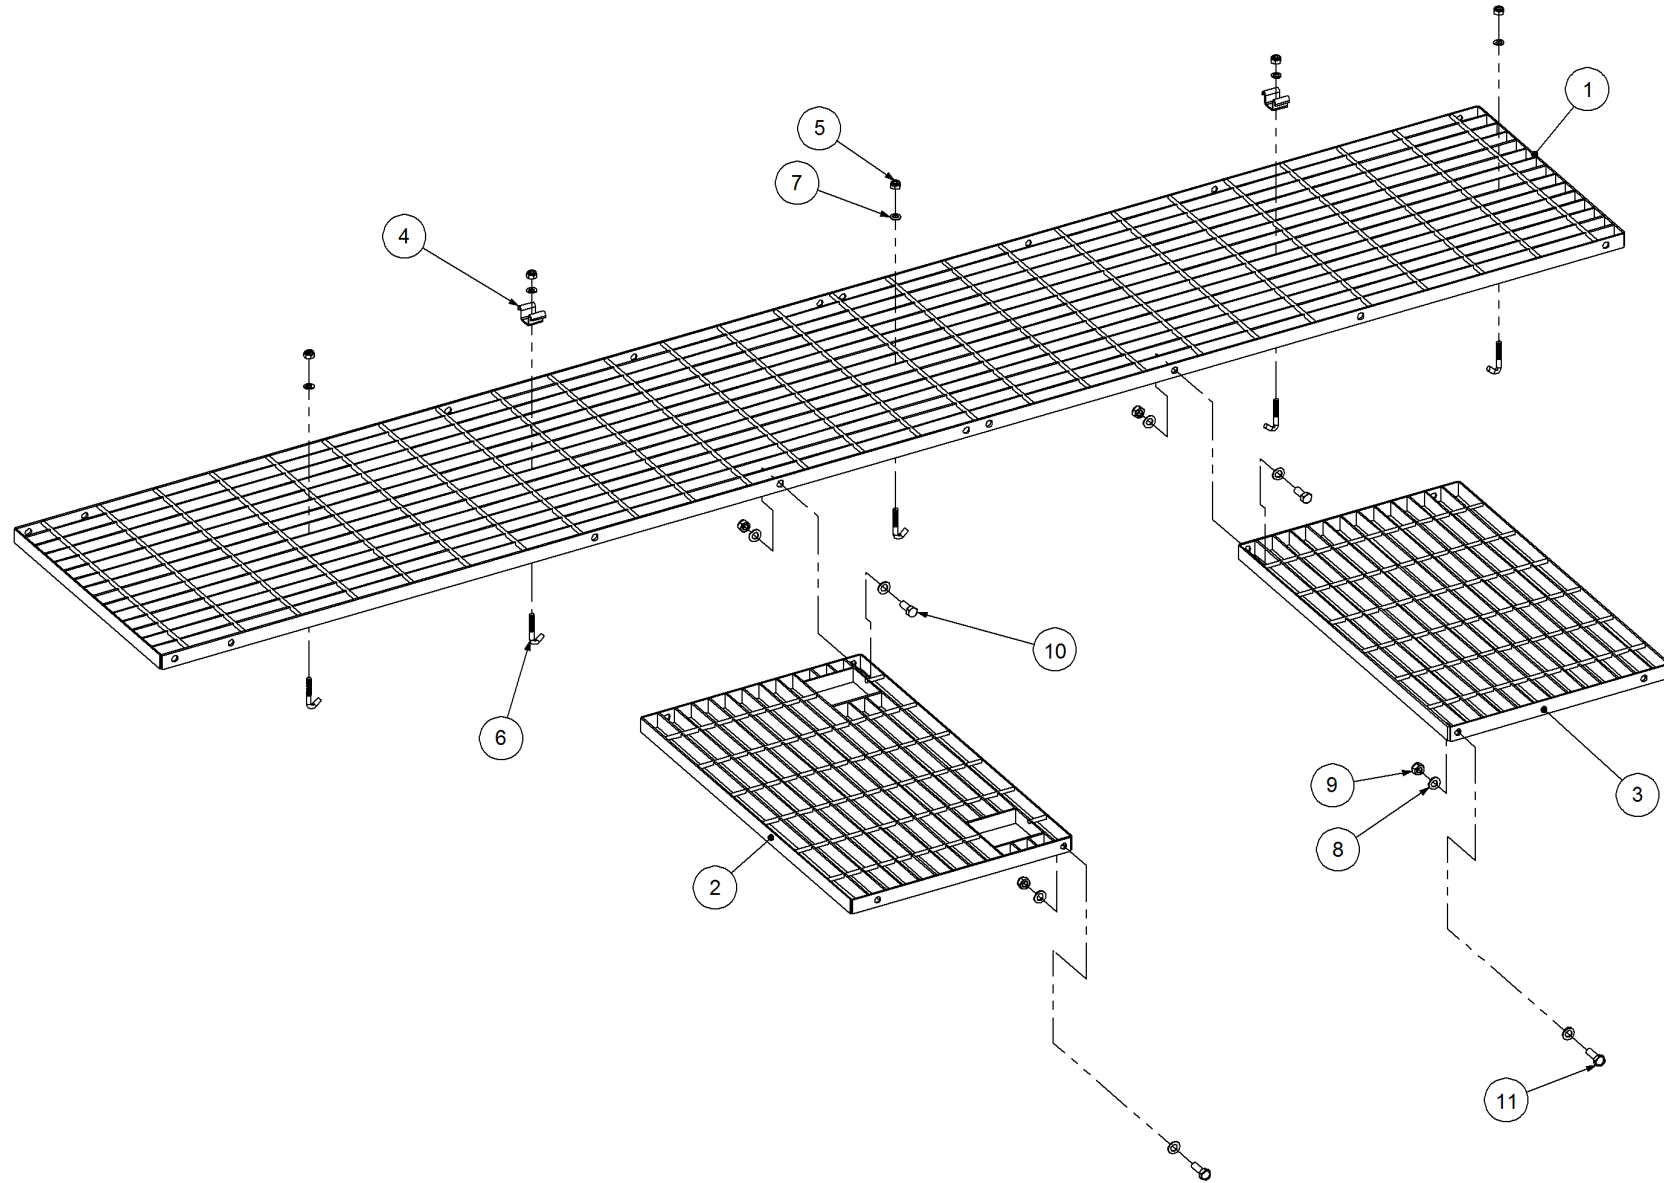

P/N 200603215 Walkway Kit - 6000 3 Bin

Key	Part Number	Description	Qty
1	193453260	Walkway Panel	1
2	200602030	Walkway Panel w/- Cutout	1
3	193393065	Walkway Panel	1
4	204300003	Fixing Clip	2
5	080120800	Nut M8 Nyloc	5
6	057080000	J Bolt M8	5
7	085108000	Flat Washer 8 ID	5
8	085110000	Flat Washer 10 ID	8
9	080121000	Nut M10 Nyloc	4
10	050100258	Bolt Hex Hd M10 x 25	2
11	050100308	Bolt Hex Hd M10 x 30	2

Key	Part Number	Description	Qty