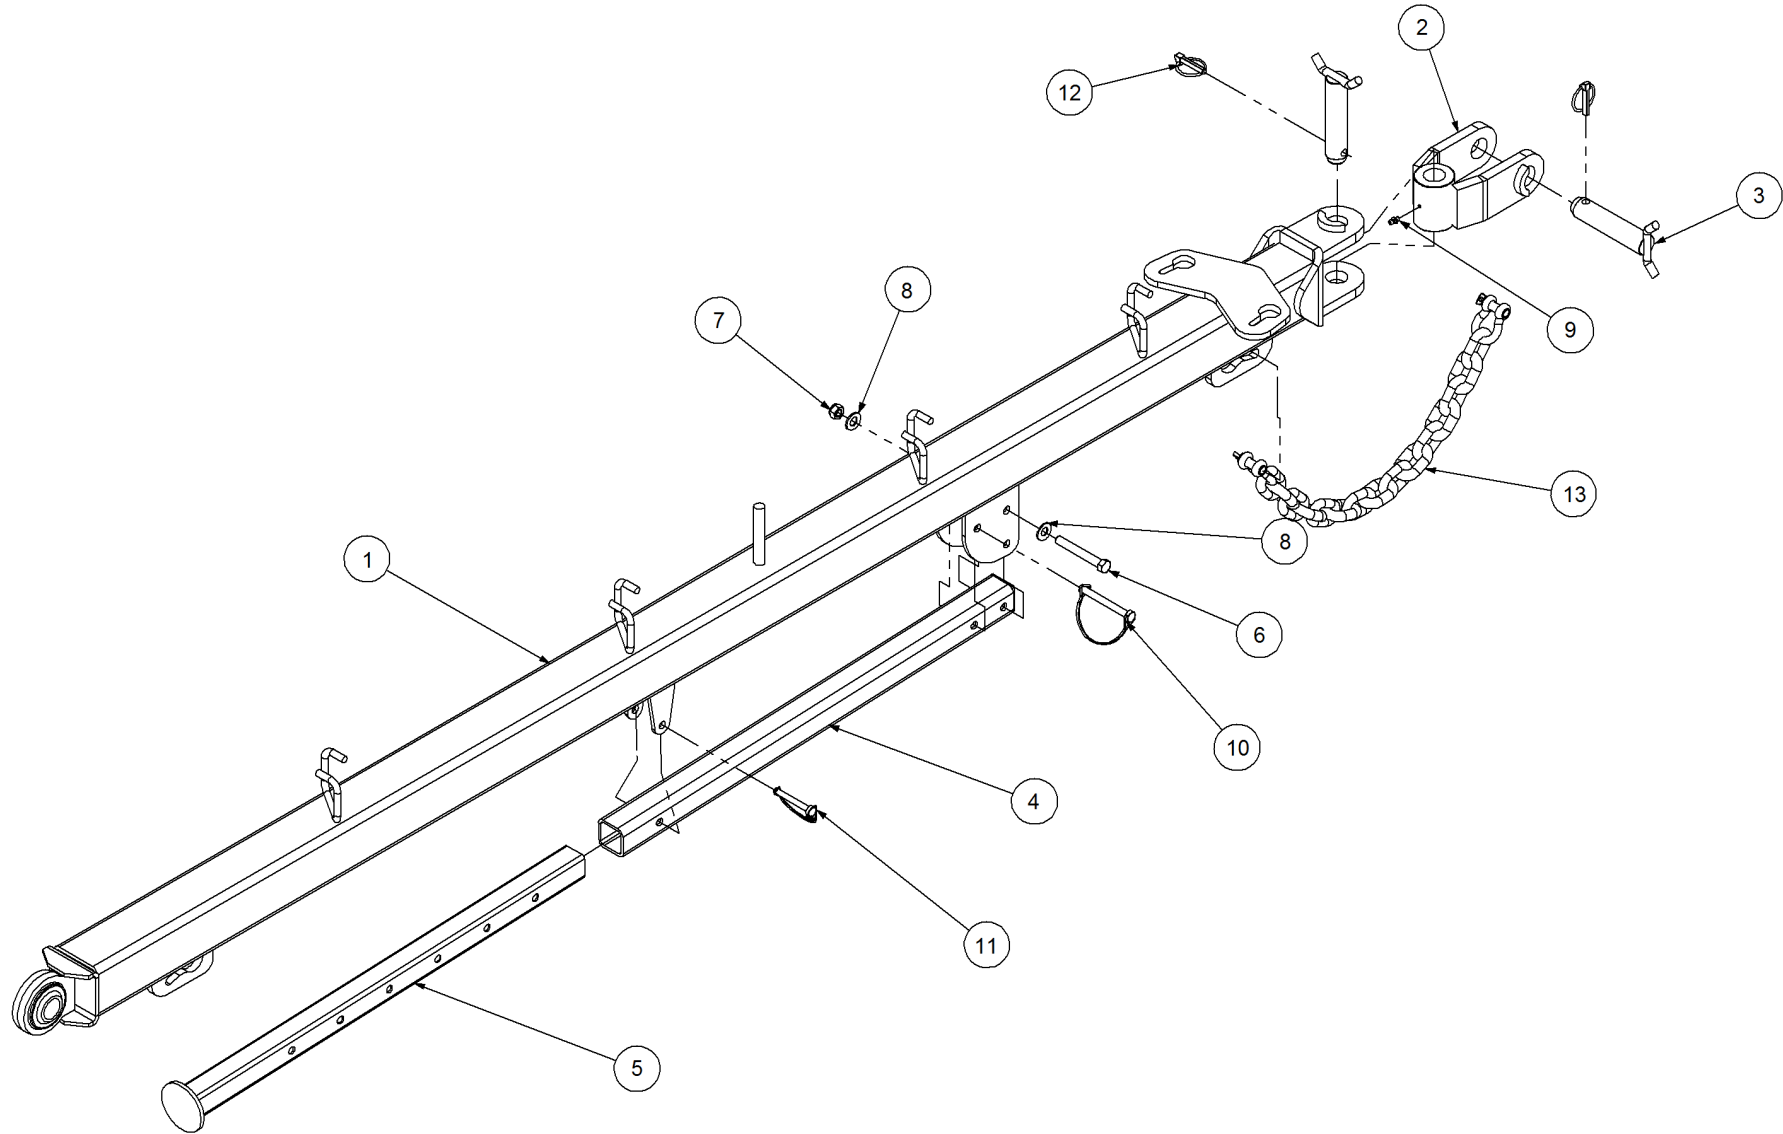

P/N 233261000 Stiffbar Assy

P/N 233261000 Stiffbar Assy

Key	Part Number	Description	Qty
1	233261001	Stiffbar	1
2	233330165	Clevis	1
3	233260117	Hitch Pin	2
4	235600120	Outer Tube	1
5	235600122	Lower Leg	1
6	050120908	Bolt Hex Hd M12 x 90	1
7	080121200	Nut M12 Nyloc	1
8	085112000	Flat Washer 12 ID	2
9	111206000	Grease Nipple 1/4" UNF	1
10	095111089	Lynch Pin 11mm	1
11	095308050	Lynch Pin 5/16"	1
12	095110036	Lynch Pin 3/8"	2
13	230603028	Safety Chain - 15L	1

Key	Part Number	Description	Qty