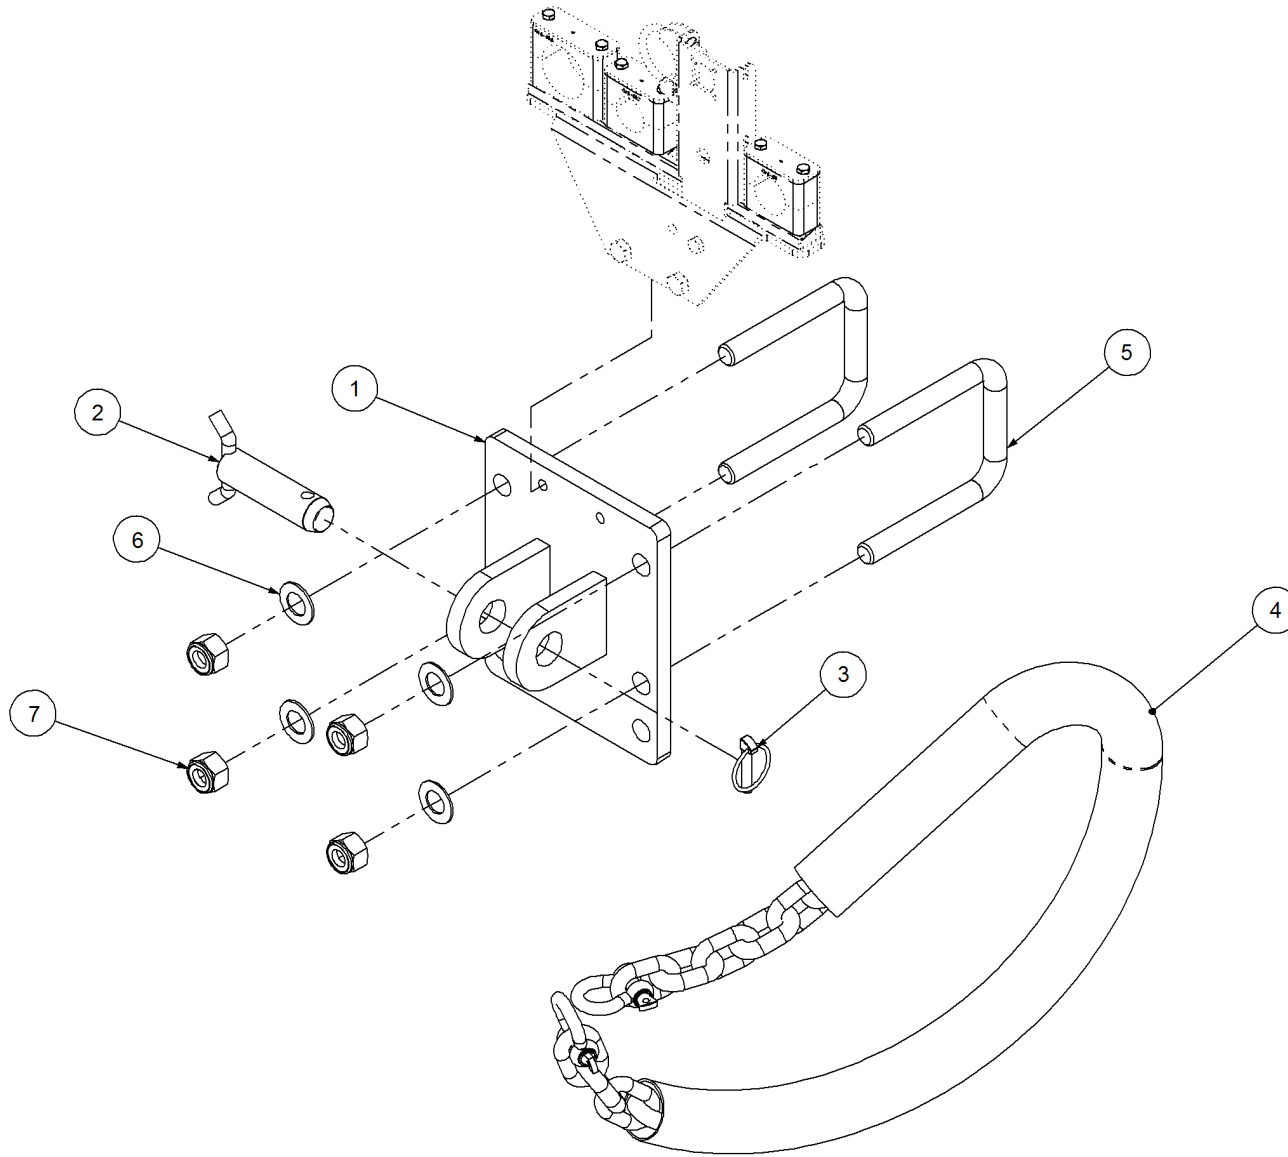

P/N 233260130 Hitch Assy w/- U Bolts

P/N 233260130

Hitch Assy w/- U Bolts

Key	Part Number	Description	Qty
1	233260101	Universal Pull - Castor Quad	1
2	233260114	Hitch Pin	1
3	095110036	Lynch Pin 3/8"	1
4	230603025	Safety Chain Assy	1
5	073100100	U Bolt M20 suits 100 x 100 RHS	2
6	085120000	Flat Washer 20 ID	4
7	080122000	Nut M20 Nyloc	4

Key	Part Number	Description	Qty