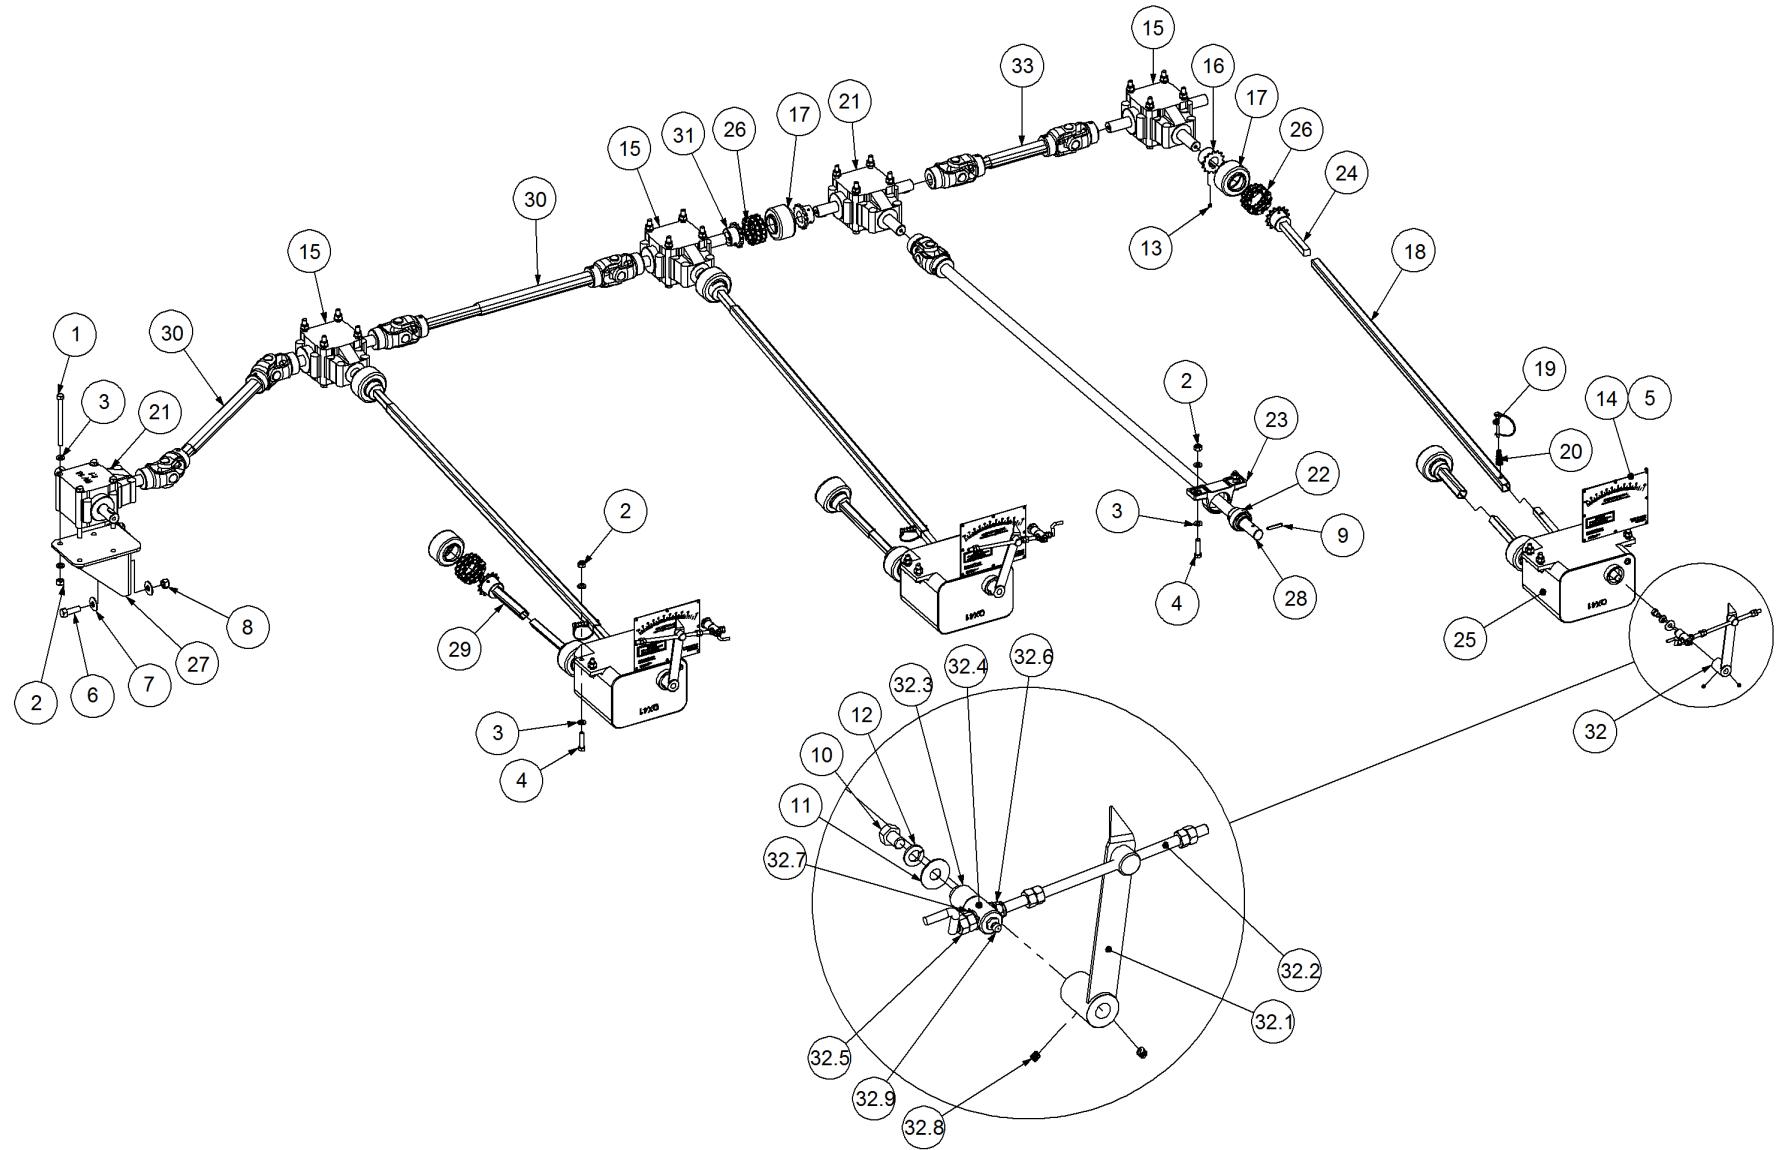

Key	Part Number	Description	Qty
-----	-------------	-------------	-----

P/N 290603000 Drive Kit - Ground Drive

Key	Part Number	Description	Qty	Key	Part Number	Description	Qty
1	000101255	Bolt Hex Hd 3/8" UNC x 5"	20	31	127120141	Sprocket (Steel) 1/2"BS x 14T - 25 ID	2
2	030130101	Nut 3/8" UNC Nyloc	34	32	209600000	Calibration Adjustment Kit	3
3	035110191	Flat Washer 3/8" ID	68	32.1	209600005	Calibration Indicator	1
4	000100385	Bolt Hex Hd 3/8" UNC x 1-1/2"	14	32.2	209600001	Indicator Adjusting Screw	1
5	094103001	Pop Rivet 1/8" Aluminium	24	32.3	209600004	Adaptor	1
6	000130385	Bolt Hex Hd 1/2" UNC x 1-1/2"	2	32.4	209600007	Swivel Screw	1
7	035113250	Flat Washer 1/2" ID	4	32.5	030110081	Nut 5/16" UNC	6
8	030130131	Nut 1/2" UNC Nyloc	2	32.6	030130081	Nut 5/16" UNC Nyloc	1
9	090106038	Roll Pin 1/4" x 1-1/2"	1	32.7	035108161	Flat Washer 5/16" ID	2
10	000100135	Bolt Hex Hd 3/8" UNC x 1/2"	3	32.8	013110606	Grub Screw 1/4" UNC x 1/4"	2
11	035110251	Flat Washer 3/8" ID	3	32.9	111206000	Grease Nipple 1/4" UNF	1
12	036110000	Spring Washer 3/8" ID	3	33	131210420	Drive Shaft & Universal	1
13	013110606	Grub Screw 1/4" UNC x 1/4"	7				
14	192017514	Calibration Dial	3				
15	130010111	Gearbox - Ratio 3.25:1	3				
15.1	130025477	Seal 25 ID - Gearbox	3				
16	290000034	Sprocket (Plastic) 1/2" BS x 14T - 25 ID	3				
17	131000004	Chain Boot	7				
18	290601080	Drive Tube	3				
19	095306050	Lynch Pin 1/4"	3				
20	124112032	Spring - Compression	3				
21	130010006	Gearbox - Ratio 1:1	2				
21.1	130025477	Seal 25 ID - Gearbox	3				
22	135520525	Bearing - 1" ID	1				
23	136420500	Bearing Housing - Pillow Block	1				
24	290000007	Drive Shaft w/- Sprocket - 170 Lg	3				
25	290000030	Zero Max QX41 w/- Sprockets & Shafts	3				
26	125412120	Chain 1/2" BS Duplex 13L	7				
27	212602022	Gearbox Mount	1				
28	290602055	Crank Shaft w/- Universal	1				
29	290000009	Drive Tube w/- Sprocket - 150 Lg	3				
30	131210570	Drive Shaft & Universal	2				