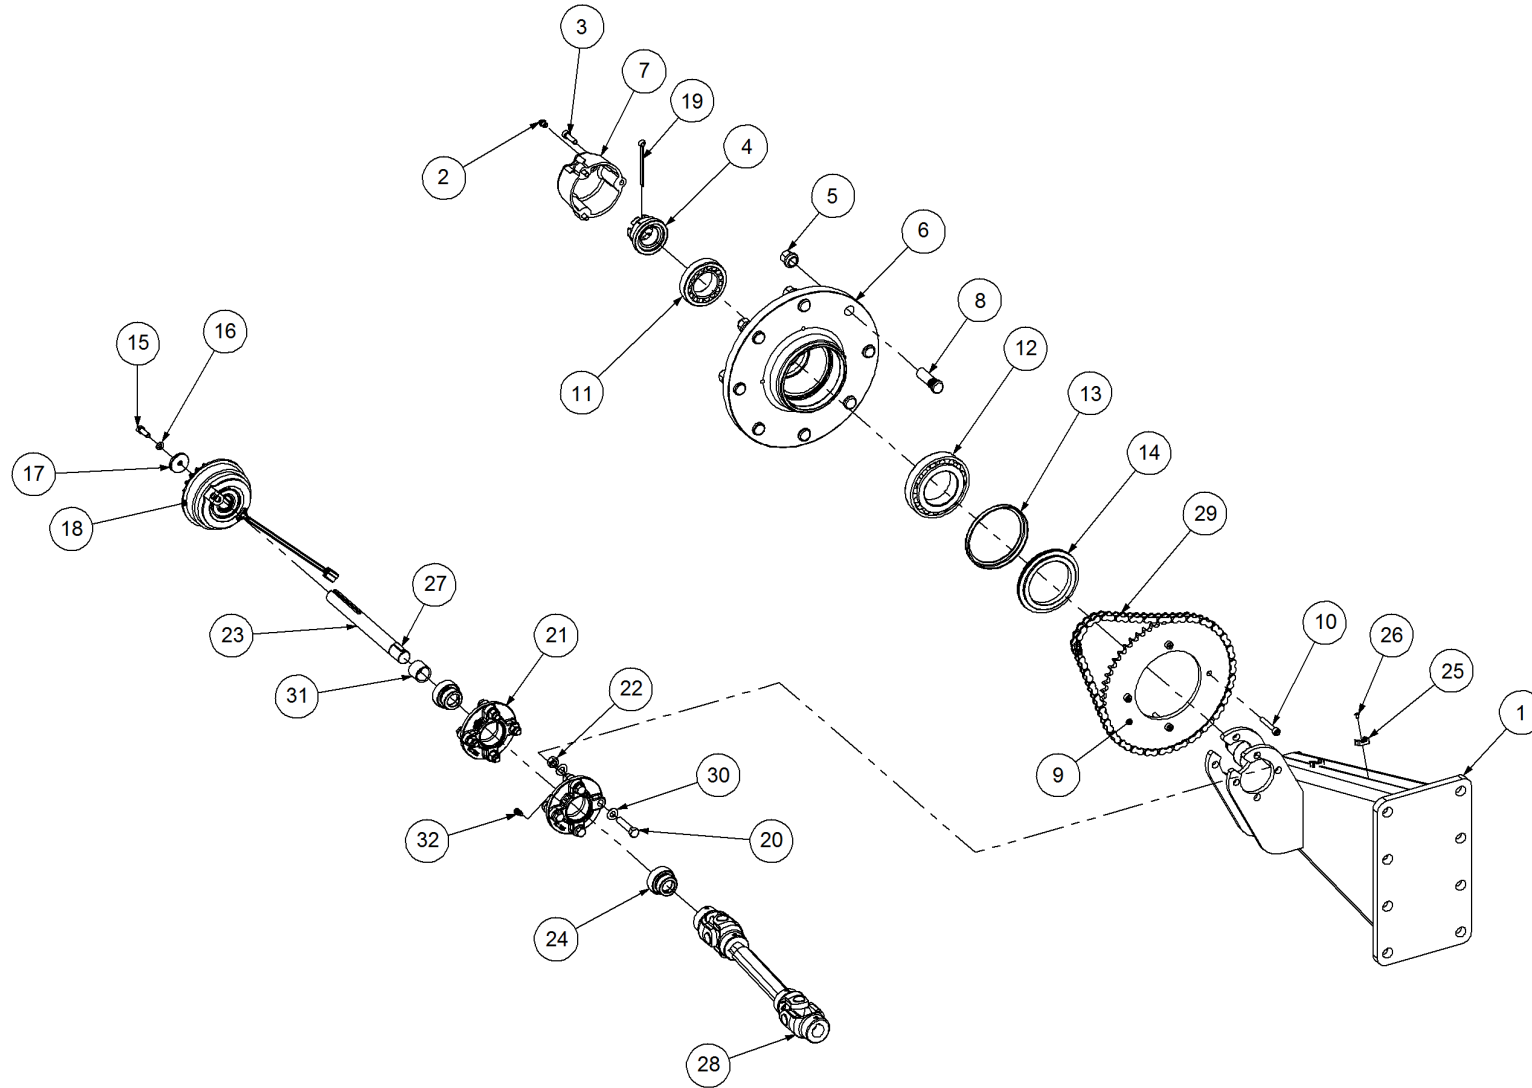

Key	Part Number	Description	Qty
-----	-------------	-------------	-----

P/N 242600000 Axle Hub & Stub - Drive - 3.5T (8 stud) x 3.0m

Key	Part Number	Description	Qty
1	242600001	Axle - Drive	1
2	111103000	Grease Nipple 1/8" BSP	1
3	060108030	Cap Screw M8 x 30	3
4	249092002	Axle Nut 1-1/2"	1
5	080161801	Wheel Nut M18	8
6	139075006	Hub - 8 stud	1
7	139075007	Grease Cap	1
8	056180600	Wheel Stud M18	8
9	249150542	Sprocket Plate 5/8" BS x 60T	1
10	060108050	Cap Screw M8 x 50	4
11	135030210	Bearing Tapered Roller 50 ID	1
12	135030214	Bearing Tapered Roller 70 ID	1
13	139075009	Wear Ring	1
14	139075008	Seal 3-1/2" ID	1
15	000080255	Bolt Hex Hd 5/16" UNC x 1"	1
16	036108000	Spring Washer 5/16" ID	1
17	290000002	Retainer Washer	1
18	115005314	Electric Clutch w/- 18T Sprocket	1
19	092206080	Split Pin 6.3 Dia x 80	1
20	000110505	Bolt Hex Hd 7/16" x 2" UNC	8
21	136220500	Bearing Housing - 4 Bolt	2
22	030130111	Nut 7/16" UNC Nyloc	8
23	290000003	Clutch Shaft	1
24	135520525	Bearing - 1" ID	2
25	115001512	Cable Clamp	2
26	094105000	Pop Rivet 3/16" Steel	2
27	182070830	Key 7 x 8 x 30 Lg	1
28	131210490	Drive Shaft & Universal	1
29	249063000	Chain 5/8" Simplex O'ring	1
30	035111220	Flat Washer 7/16" ID	16
31	240000000	Bush	1
32	111206450	Grease Nipple 1/4" UNF - 45°	2