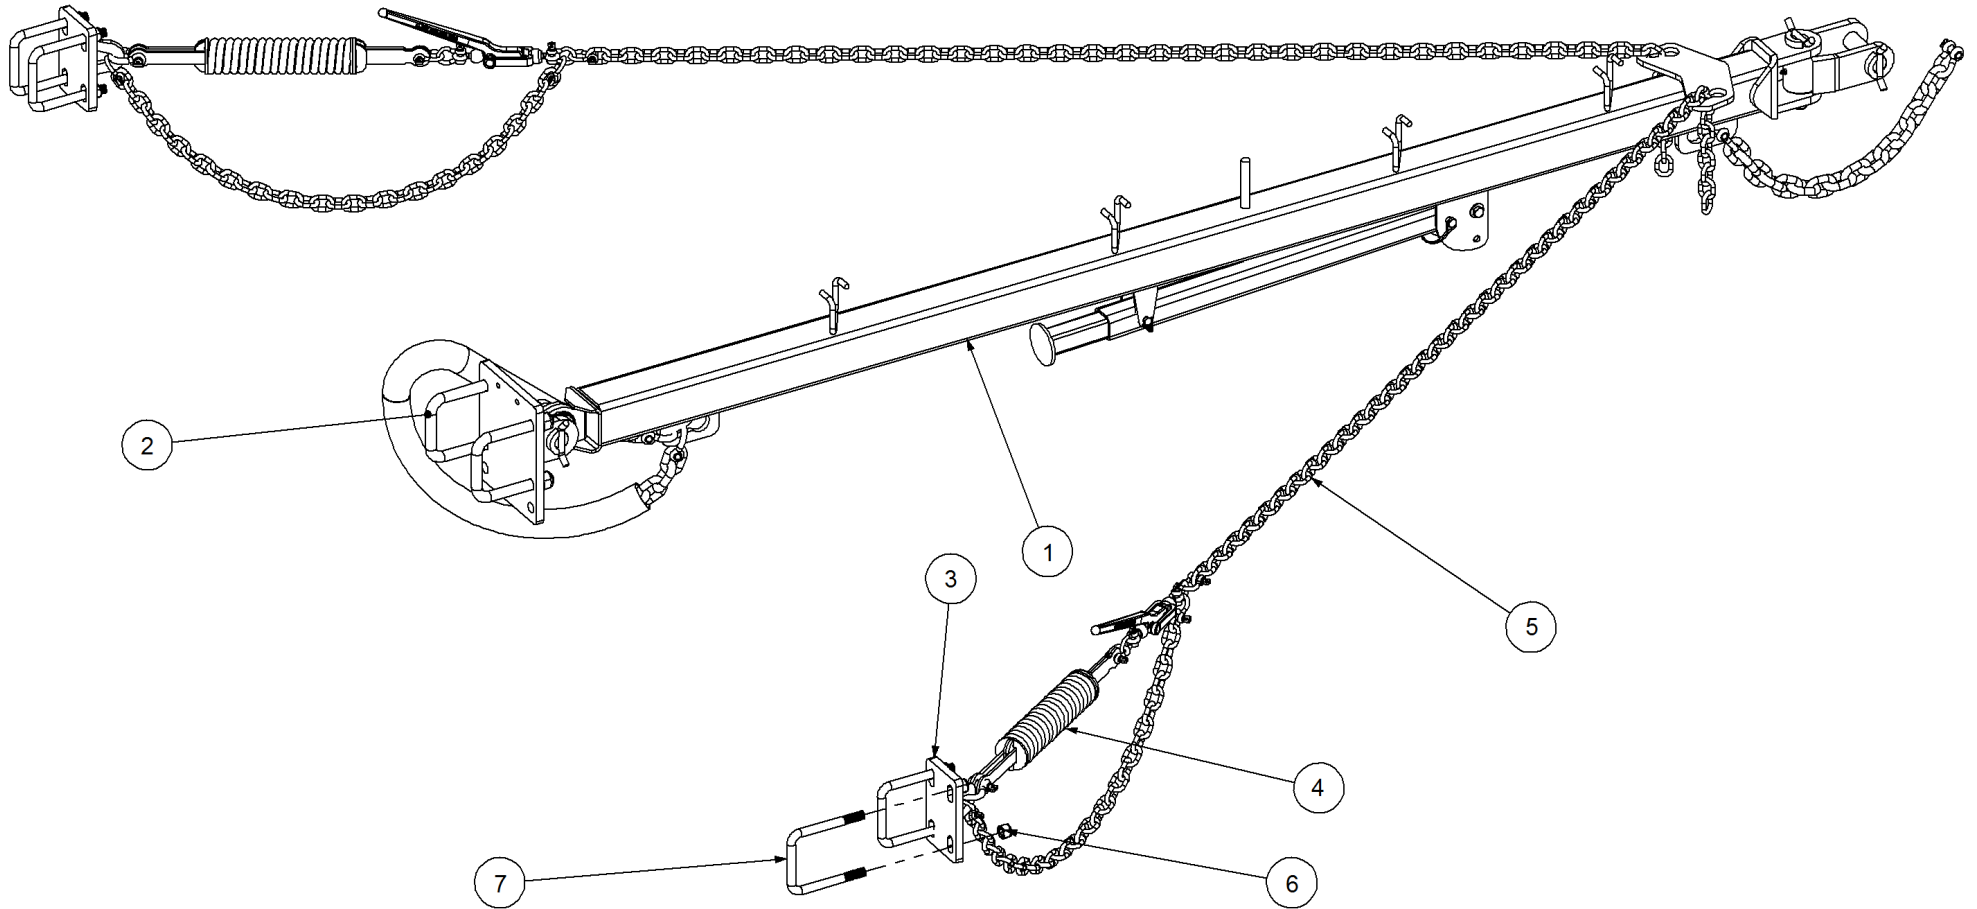

P/N 233261005 Pull, Stiffbar & Chain Kit

Key	Part Number	Description	Qty
1	233261000	Stiffbar Assy	1
2	233260130	Hitch Assy w/- U Bolts	1
3	233260020	Load Binder Hitch	2
4	233260010	Load Binder Assy	2
5	233260017	Chain - 133L	2
6	030130161	Nut 5/8" UNC Nyloc	8
7	022100100	5/8" U Bolt for 100 x 100 RHS	4

Key	Part Number	Description	Qty