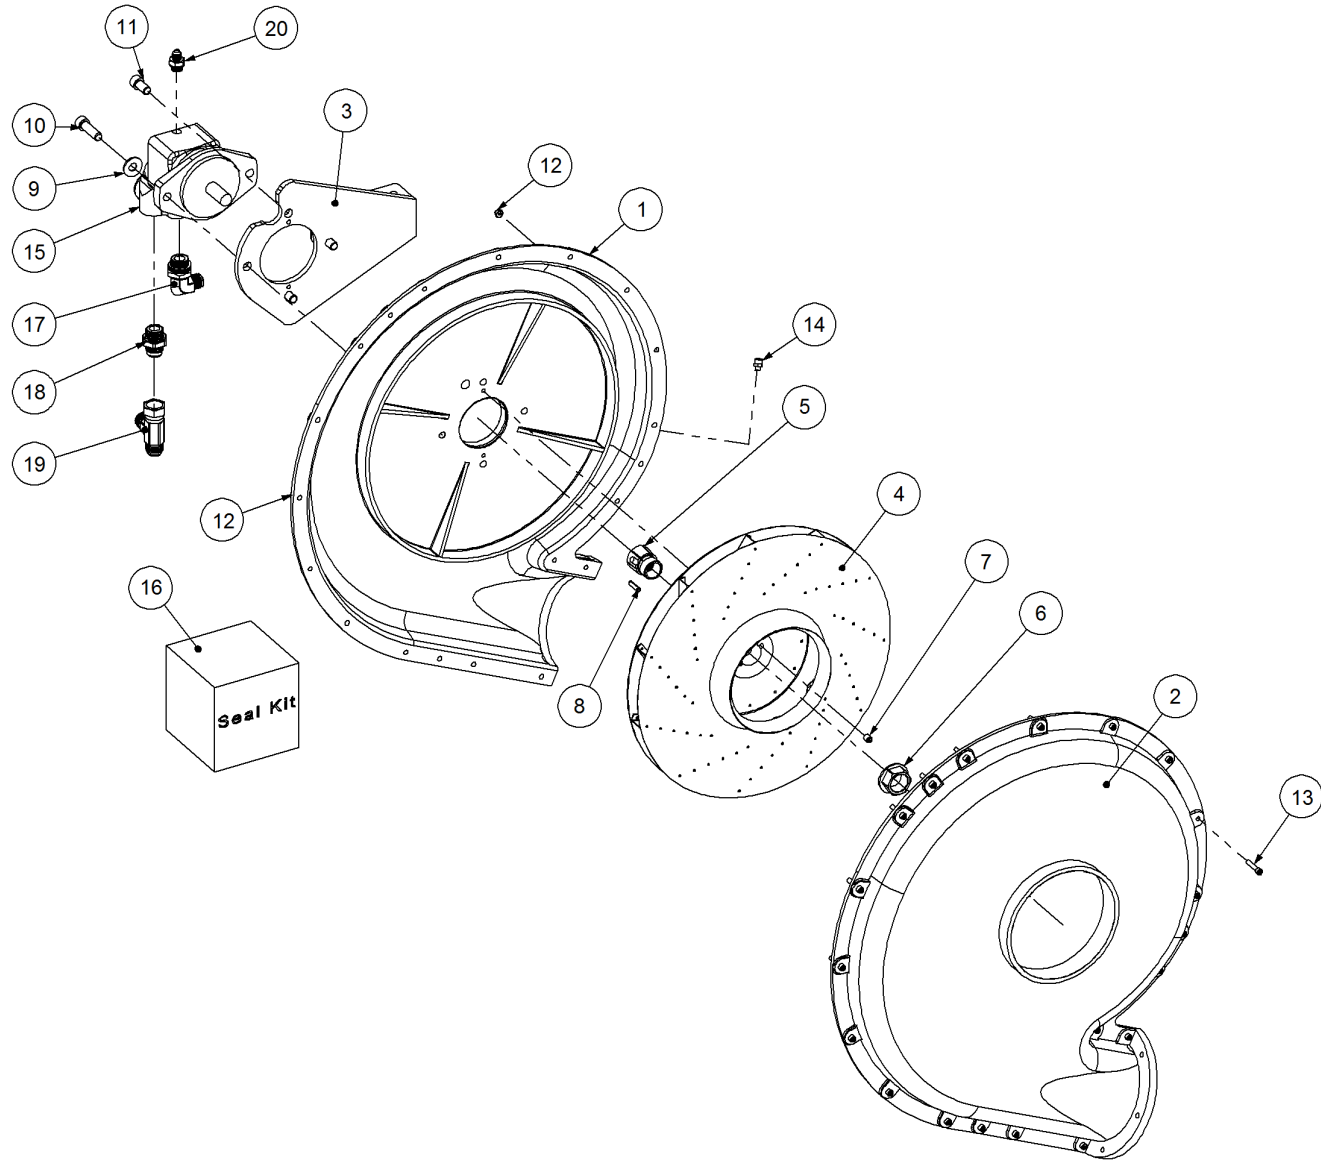

P/N 250902003 Blower - Volvo (90 Deg)

Key	Part Number	Description	Qty
1	259000006	Blower Housing - Drive Side	1
2	259000003	Blower Housing - Intake Side	1
3	259000021	Blower Mount	1
4	259000010	Blower Impeller	1
5	259000032	Blower Taper Bush - 20mm	1
6	259000030	Blower Taper Bush Nut	1
7	013121012	Grub Screw 3/8" UNC x 1/2" (Oval)	2
8	090106025	Roll Pin 1/4" x 1"	2
9	035113250	Flat Washer 1/2" ID	2
10	010113045	Cap Screw 1/2" UNC x 1-3/4"	2
11	010113025	Cap Screw 1/2" UNC x 1"	2
12	030130061	Nut 1/4" UNC Nyloc	20
13	010106032	Cap Screw 1/4" UNC x 1-1/4"	20
14	110110618	Fitting - Connector 1/8" BspM x 6mm Hose	1
15	259111032	Hydraulic Motor - Volvo	1
16	259000060	Seal & Backup Washer Kit suits Volvo	1
17	15210-12C4OMX-S	Fitting - Elbow 90° 7/8" JicM x 3/4" BspM	1
18	15212F4OMX-S	Fitting - Connector 1-1/16" JicM x 3/4" BspM	1
19	15212R6X-S	Fitting - Tee 1-1/16" JicM x 1-1/16" JicM x 1-1/16" JicF	1
20	1526-6F4OMXS	Fitting - Connector 9/16" JicM x 3/8" BspM	1

Key	Part Number	Description	Qty