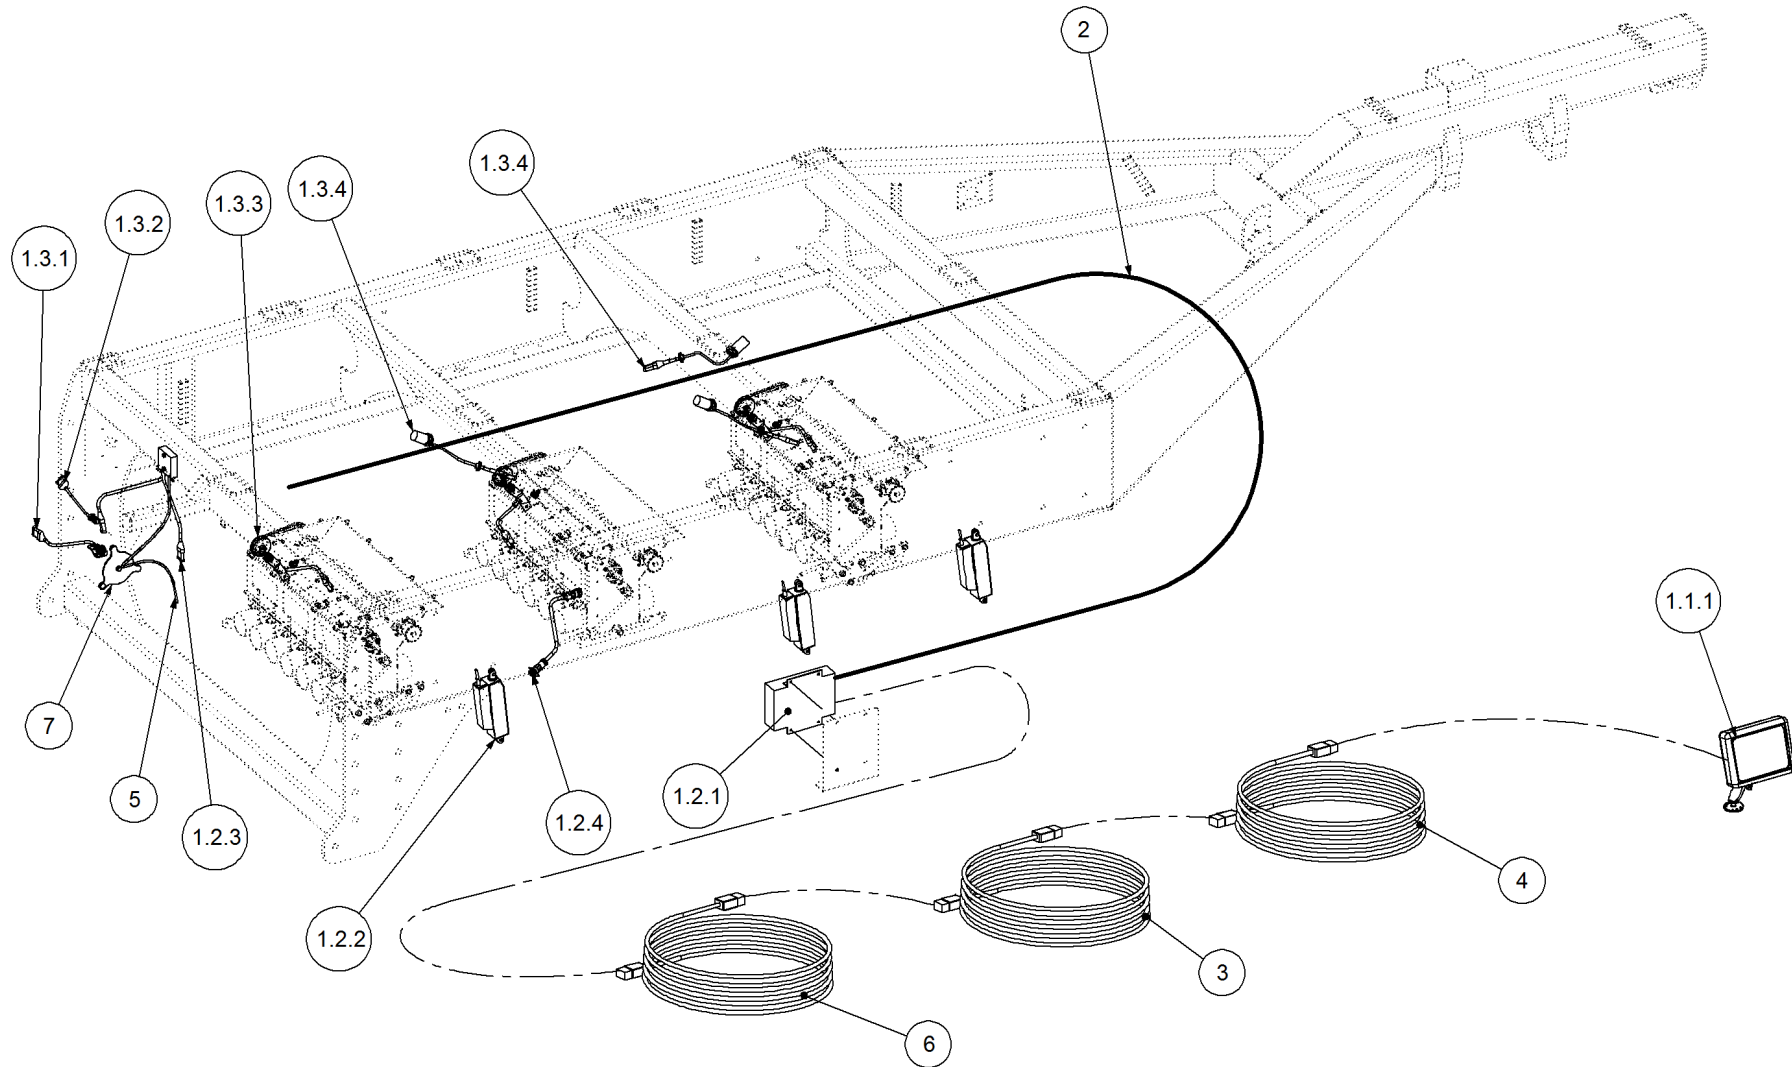

P/N 290246500

Monitor & Harness Kit - Eagle 3 Bin

Key	Part Number	Description	Qty
1	116246500	Monitor - Eagle 3 Bin	1
1.1	116701755	Console - Eagle	1
1.2	116900267	Sensor Kit - Fan Pressure	1
1.3	116700600	Operator's Manual - Eagle Monitor	1
1.4	116400494	Sensor Kit - Eagle 3 Bin	1
1.4.1	116901200	Sensor - Speed	4
1.4.2	116900755	Sensor - Fan	1
1.4.3	116900442	Encoder - 8 Magnet	3
1.4.4	116900667	Sensor Kit - Bin Level	3
2	116700453	Harness - 4 Bin	1
3	116701780	Harness - Tractor	1
4	109600006	Air Line	1
5	290000104	Sensor Mount Kit - 3 Bin	1
6	116701124	Harness - 13.0 m Extension	1

Key	Part Number	Description	Qty