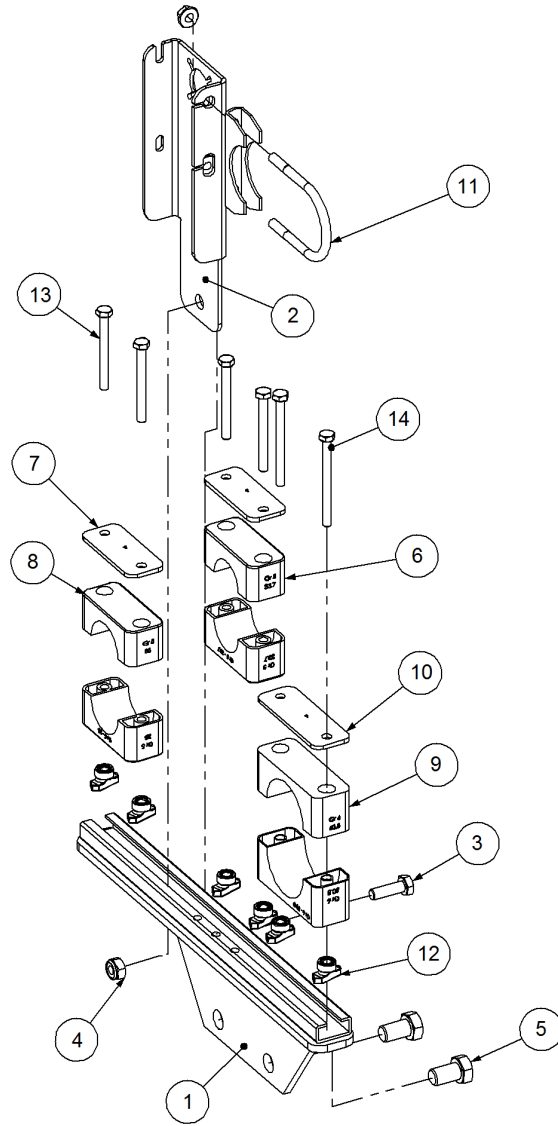

P/N 291600004 Dispatch Kit - Ground Drive

Key	Part Number	Description	Qty
1	235600011	Hose Holder 6 Way	2
2	116503080	Electric Scales	1
3	198691208	Operator's Manual	1
4	199005011	Spray Can - Green	1
5	OZ300C	Ozspray Industry Grade 300gm Aerosol	1
6	193003765	Retainer Clip - Sprocket	1
7	208400034	Metering Unit Blank-Off 100%	6
8	208400033	Metering Unit Blank-Off 66%	6
9	208400032	Metering Unit Blank-Off 33%	6
10	208600058	Metering Unit Blank Off (Canola) LH	3
11	208600060	Metering Unit Blank Off (Canola) RH	3
12	126131405	Sprocket (Plastic) 1/2" BS x 14T - 5/8" ID	1
13	126132106	Sprocket (Plastic) 1/2" BS x 21T - 5/8" ID	1
14	290000032	Sprocket (Plastic) 1/2" BS x 14T - 5/8" ID	1
15	290000031	Sprocket (Plastic) 1/2" BS x 14T - 3/4" ID	1
16	197809005	Weighing Container	1
17	197000765	Blank Off Cap 3"	6
18	280000276	Camlock 3" Male With Tail	6
19	197959535	Blank Off Sponge	9
20	208400045	Crank Handle - Short	1
21	208400095	Crank Handle	1
22	208076050	Air Restrictor	3
23	233260120	Hyd Hose & Electrical Connector Assy	1
24	159424400	Filter Element	1

Key	Part Number	Description	Qty