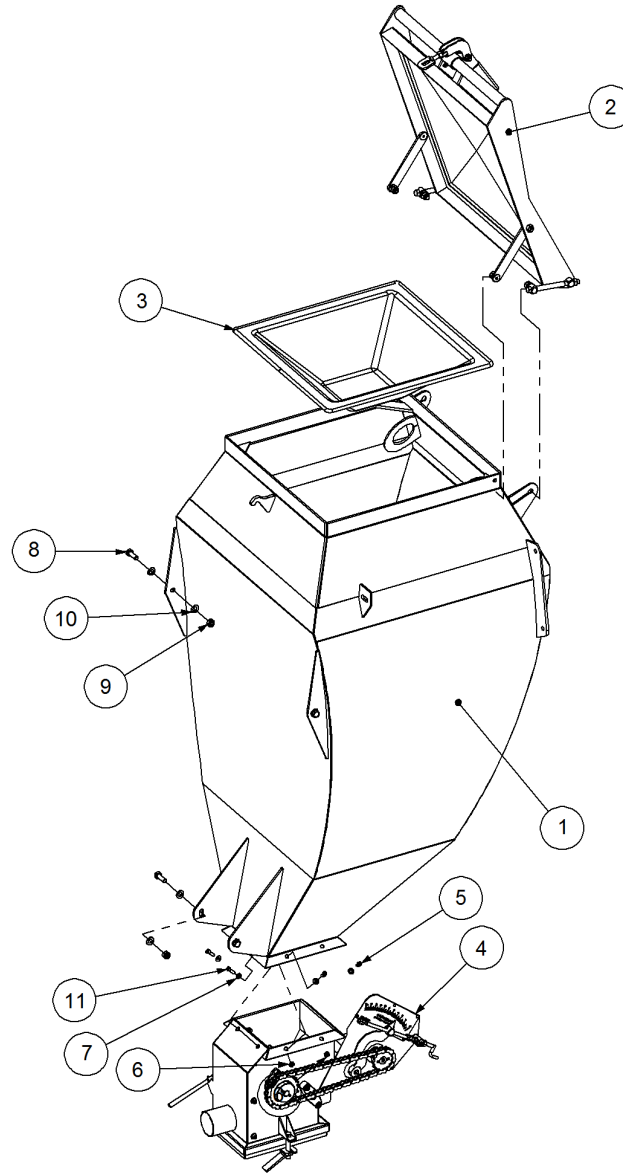

P/N 201300250 SSB Sub Assembly - 300L 1 Way Ground Drive

Key	Part Number	Description	Qty
1	201300001	Small Seeds Box - 300L	1
2	203150000	Lid Assy - Medium	1
3	203155001	Wire Basket	1
4	208102000	Metering Unit SSB - 1 Way Ground Drive	1
5	010106012	Cap Screw 1/4" UNC x 1/2"	6
6	030110061	Nut 1/4" UNC	6
7	035106151	Flat Washer 1/4" ID	8
8	050100308	Bolt Hex Hd M10 x 30	4
9	080121000	Nut M10 Nyloc	4
10	085110000	Flat Washer 10 ID	8
11	010106019	Cap Screw 1/4" UNC x 3/4"	2

Key	Part Number	Description	Qty