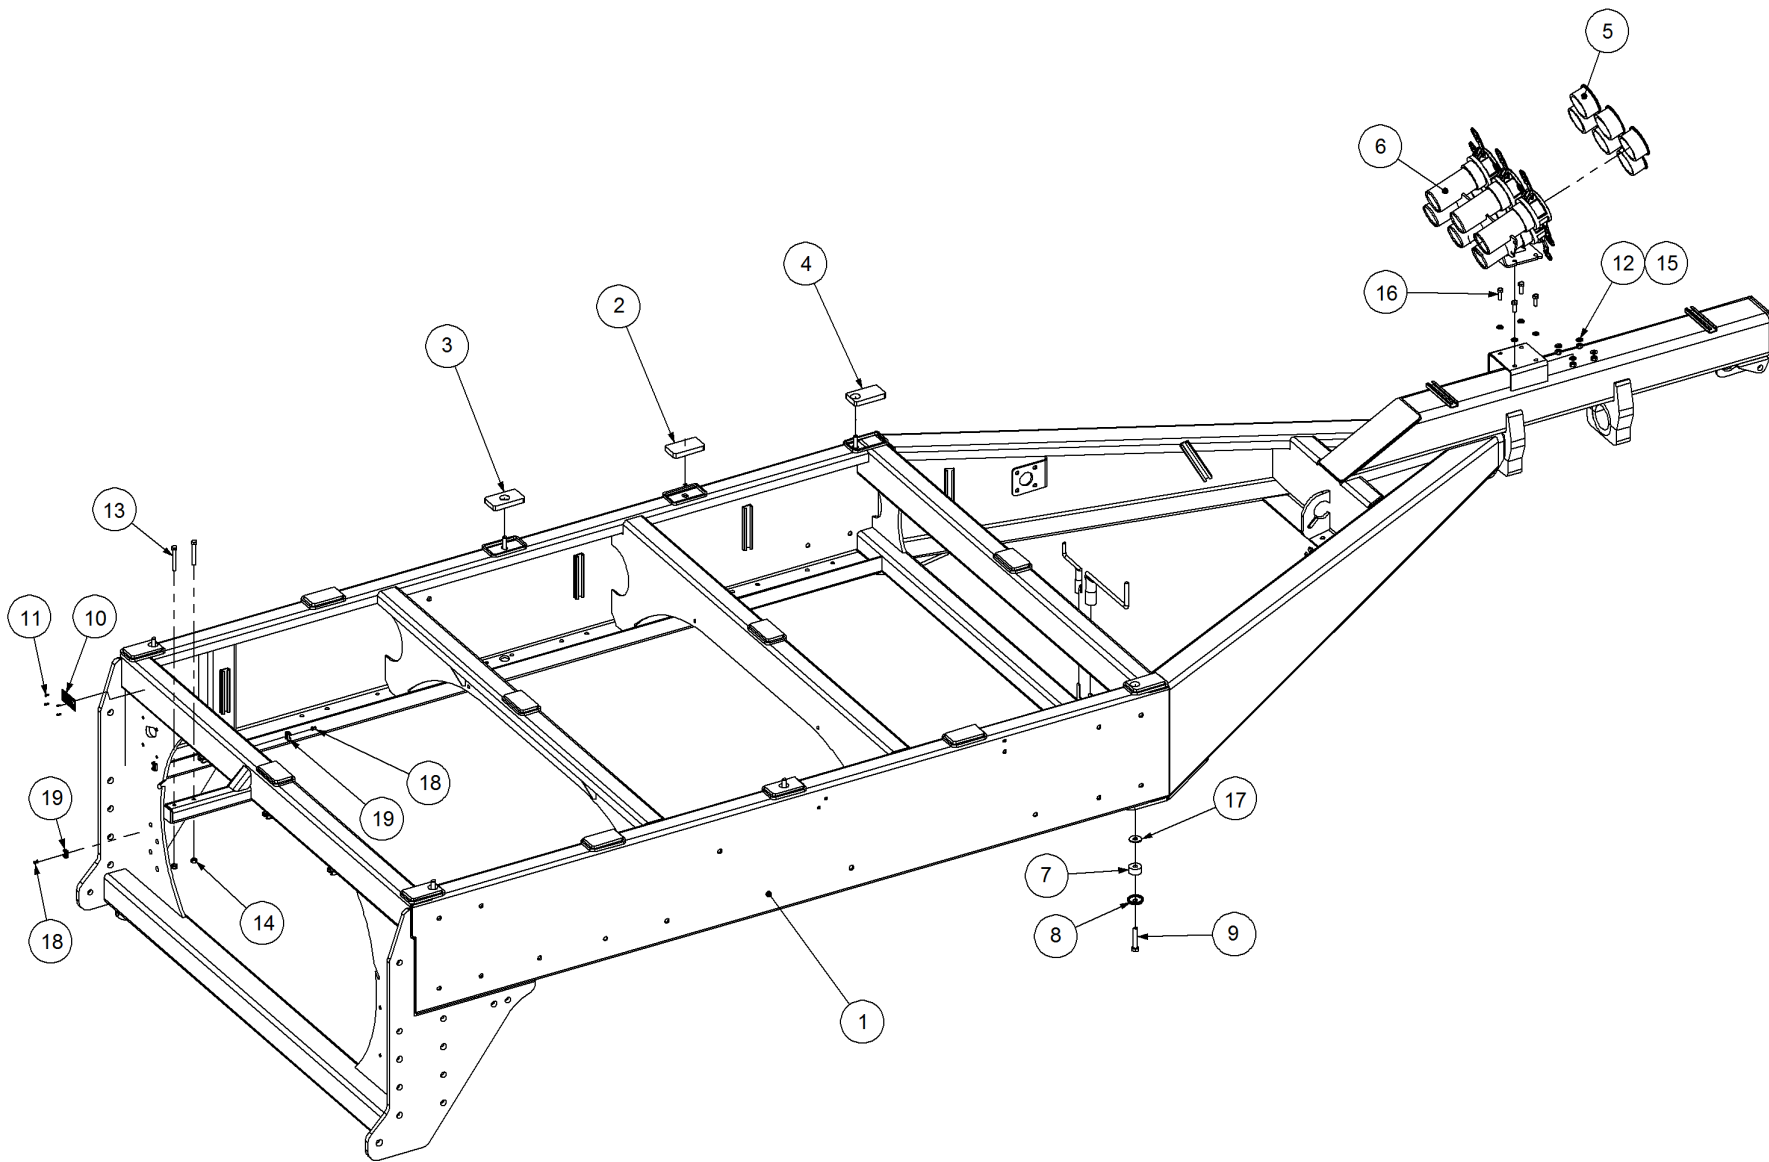

Key	Part Number	Description	Qty
------------	--------------------	--------------------	------------

P/N 214603140 Chassis Kit - TQC 3 Bin

Key	Part Number	Description	Qty
1	214603100	Chassis - TQC 3 Bin	1
2	197116213	Bin Pad	8
3	219001001	Bin Pad - Centre Hole	2
4	219001002	Bin Pad - End Hole	4
5	108000075	Plug - 3" Female	6
6	214602026	Breakaway & Coupling Assy	1
7	197401320	Bin Rubber - 13 ID x 40 OD x 20	6
8	219000001	Cupped Washer	6
9	000130705	Bolt Hex Hd 1/2" UNC x 2-3/4"	6
10	196008038	Serial Number Plate	1
11	059610000	Drive Screw 6g x 3/8"	4
12	085110000	Flat Washer 10 ID	8
13	000100755	Bolt Hex Hd 3/8" UNC x 3"	2
14	030130101	Nut 3/8" UNC Nyloc	2
15	080121000	Nut M10 Nyloc	4
16	050100308	Bolt Hex Hd M10 x 30	4
17	035101238	Flat Washer 1/2" ID	6
18	094105000	Pop Rivet 3/16" Steel	4
19	115001512	Cable Clamp	4