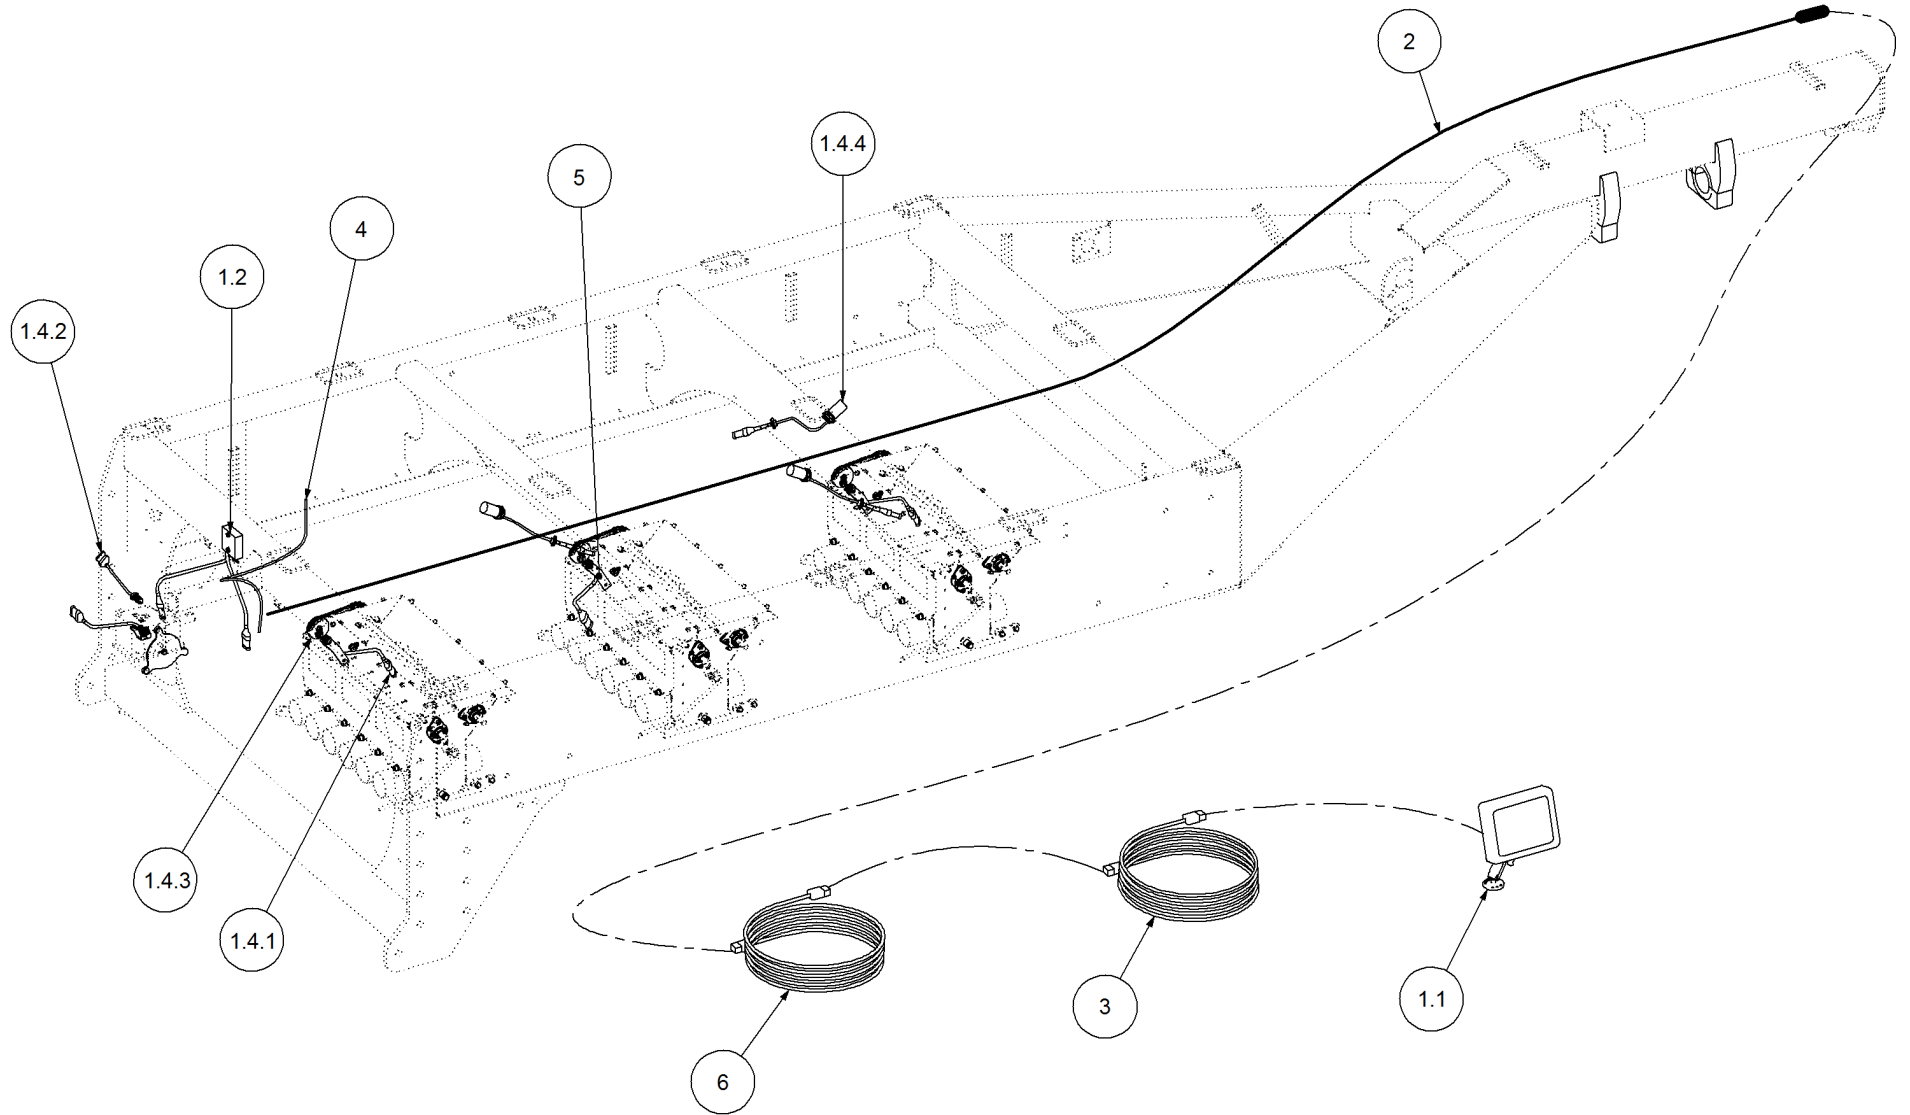

P/N 156590005 Stauff Clamp Kit

Key	Part Number	Description	Qty
1	156142160	Clamp Pipe Single 16 Dia	7
2	156162000	Clamp Top Plate	7
3	156143254	Clamp Pipe Single 25.4 Dia	7
4	156163000	Clamp Top Plate	7
5	156144280	Clamp Pipe Single 28 Dia	7
6	156164000	Clamp Top Plate	7
7	050060408	Bolt Hex Hd M6 x 40	28
8	050060458	Bolt Hex Hd M6 x 45	14
9	156180006	Stauff Rail Nut M6	42

Key	Part Number	Description	Qty