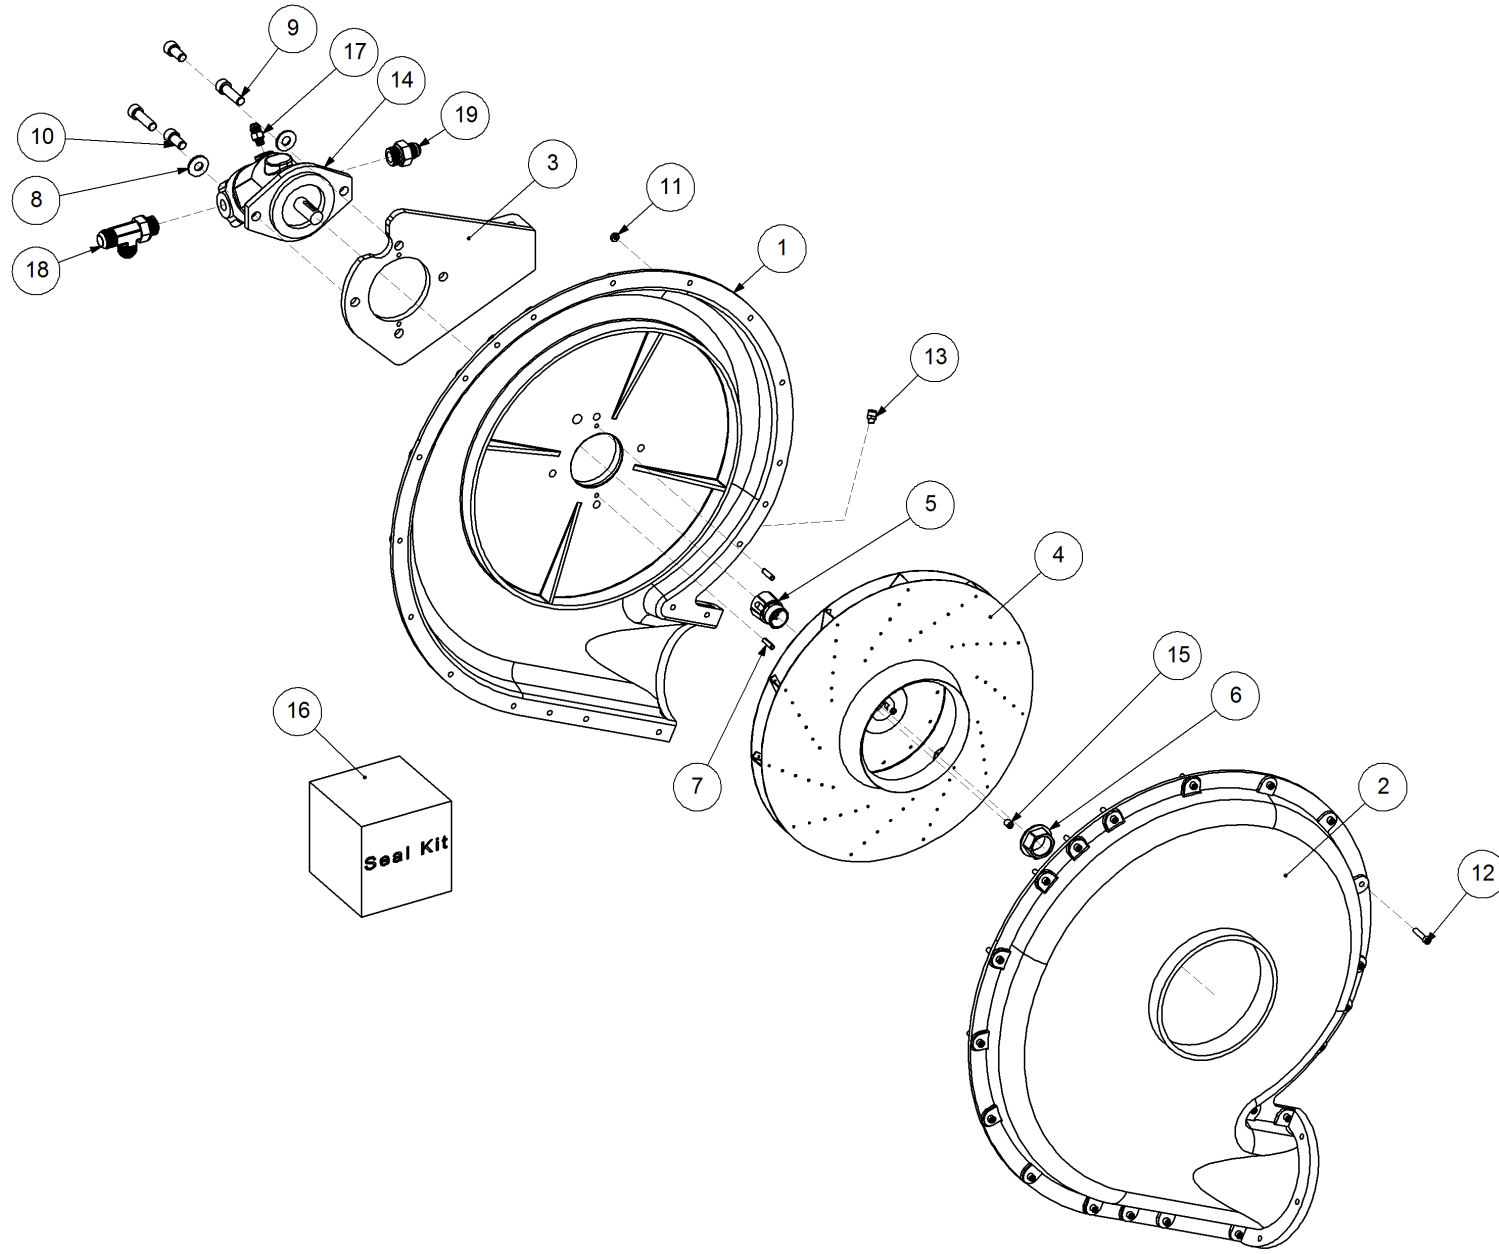

P/N 251902000 Blower - Rexroth

Key	Part Number	Description	Qty
1	259000006	Blower Housing - Drive Side	1
2	259000003	Blower Housing - Intake Side	1
3	259000021	Blower Mount	1
4	259000010	Blower Impeller	1
5	259000032	Blower Taper Bush - 20mm	1
6	259000030	Blower Taper Bush Nut	1
7	090106025	Roll Pin 1/4" x 1"	2
8	035113250	Flat Washer 1/2" ID	2
9	010113045	Cap Screw 1/2" UNC x 1-3/4"	2
10	010113025	Cap Screw 1/2" UNC x 1"	2
11	030130061	Nut 1/4" UNC Nyloc	20
12	010106032	Cap Screw 1/4" UNC x 1-1/4"	20
13	110110618	Fitting - Connector 1/8" BspM x 6mm Hose	1
14	259000052	Hydraulic Motor - Rexroth	1
15	013121012	Grub Screw 3/8" UNC x 1/2" (Oval)	2
16	158823508	Seal Kit suits Rexroth	1
17	1526F5OX-S	Fitting - Connector 9/16" JicM x 9/16" UnoM	1
18	15212R5OX-S	Fitting - Tee 1-1/16" JicM x 1-1/16" JicM x 1-1/16" UnoM	1
19	15210-12F5OX-S	Fitting - Connector 7/8" JicM x 1-1/16" UnoM	1

Key	Part Number	Description	Qty