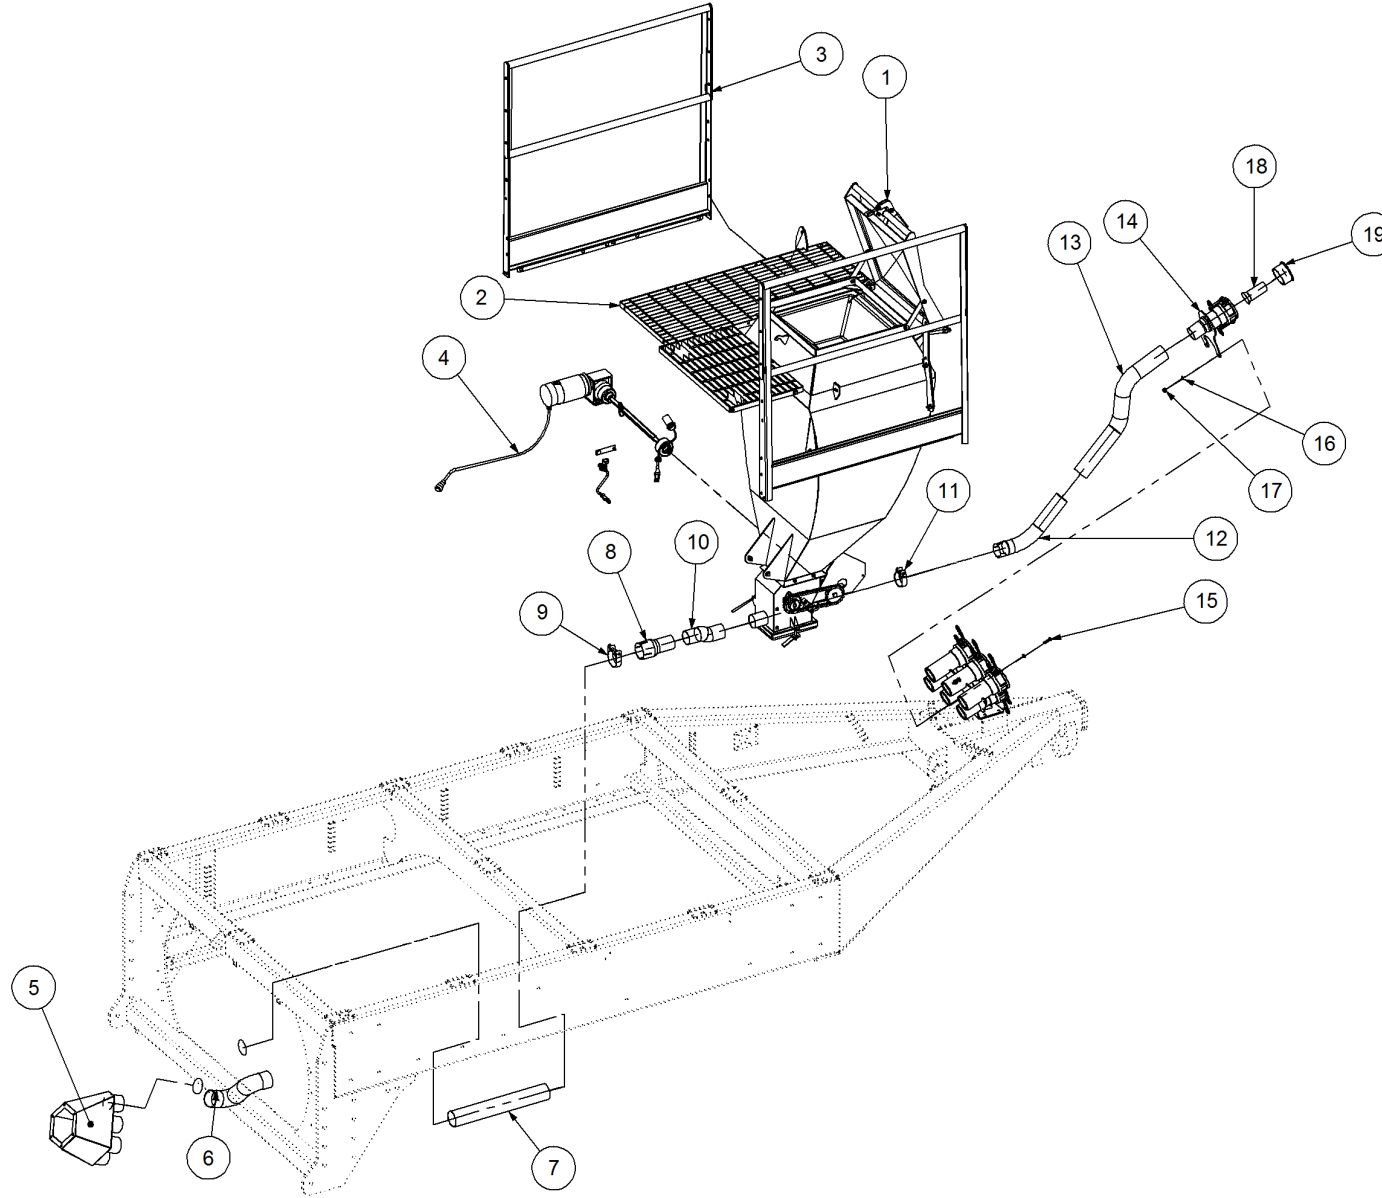

P/N 201300101 SSB Kit - 300L 1 Way Electric Drive

Key	Part Number	Description	Qty
1	201300251	SSB Sub Assembly - 300L 1 Way Electric Drive	1
2	201300215	SSB Walkway Kit - 300L	1
3	201300210	SSB Handrail Kit - 300L	1
4	290602802	Drive Kit - SSB 300L TQ Electric Drive	1
5	259602009	Blower Outlet - 7 Outlet	1
6	109400076	Hose Ribbed Bore 76 Dia	1
7	109400076	Hose Ribbed Bore 76 Dia	1
8	208000075	Reducer 3" ID x 2-1/2" OD	1
9	100074079	Hose Clamp - Mikalor 74 - 79	1
10	109200064	Hose Ductaflex 63 Dia	1
11	100064067	Hose Clamp - Mikalor 64 - 67	1
12	193045212	Elbow 2-1/2" Dia	1
13	109600064	Hose Abrasive Resistant 64 Dia	1
14	214602051	Breakaway & Coupling Assembly	1
15	000100325	Bolt Hex Hd 3/8" UNC x 1-1/4"	2
16	035110191	Flat Washer 3/8" ID	4
17	030130101	Nut 3/8" UNC Nyloc	2
18	208063044	Air Restrictor	1
19	108000075	Plug - 3" Female	1

Key	Part Number	Description	Qty