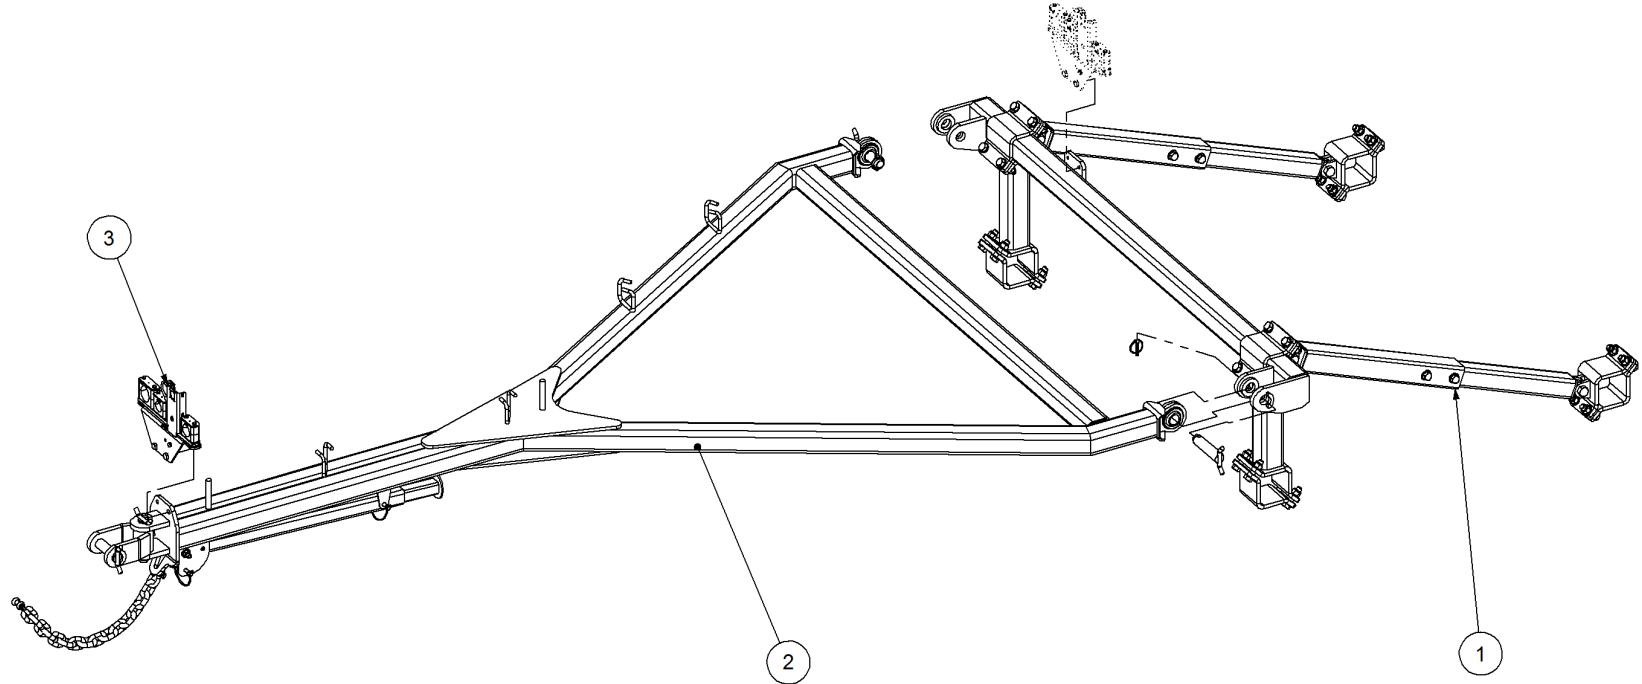

P/N 233600030   A Frame Pull Kit - Universal 3" x 3" RHS

Key	Part Number	Description	Qty
1	233600031	Mount Frame Assy - Universal 3" x 3" RHS	1
2	300571530	Rear 'A' Frame Assy	1
3	233260120	Hyd Hose & Electrical Connector Assy	1

Key	Part Number	Description	Qty