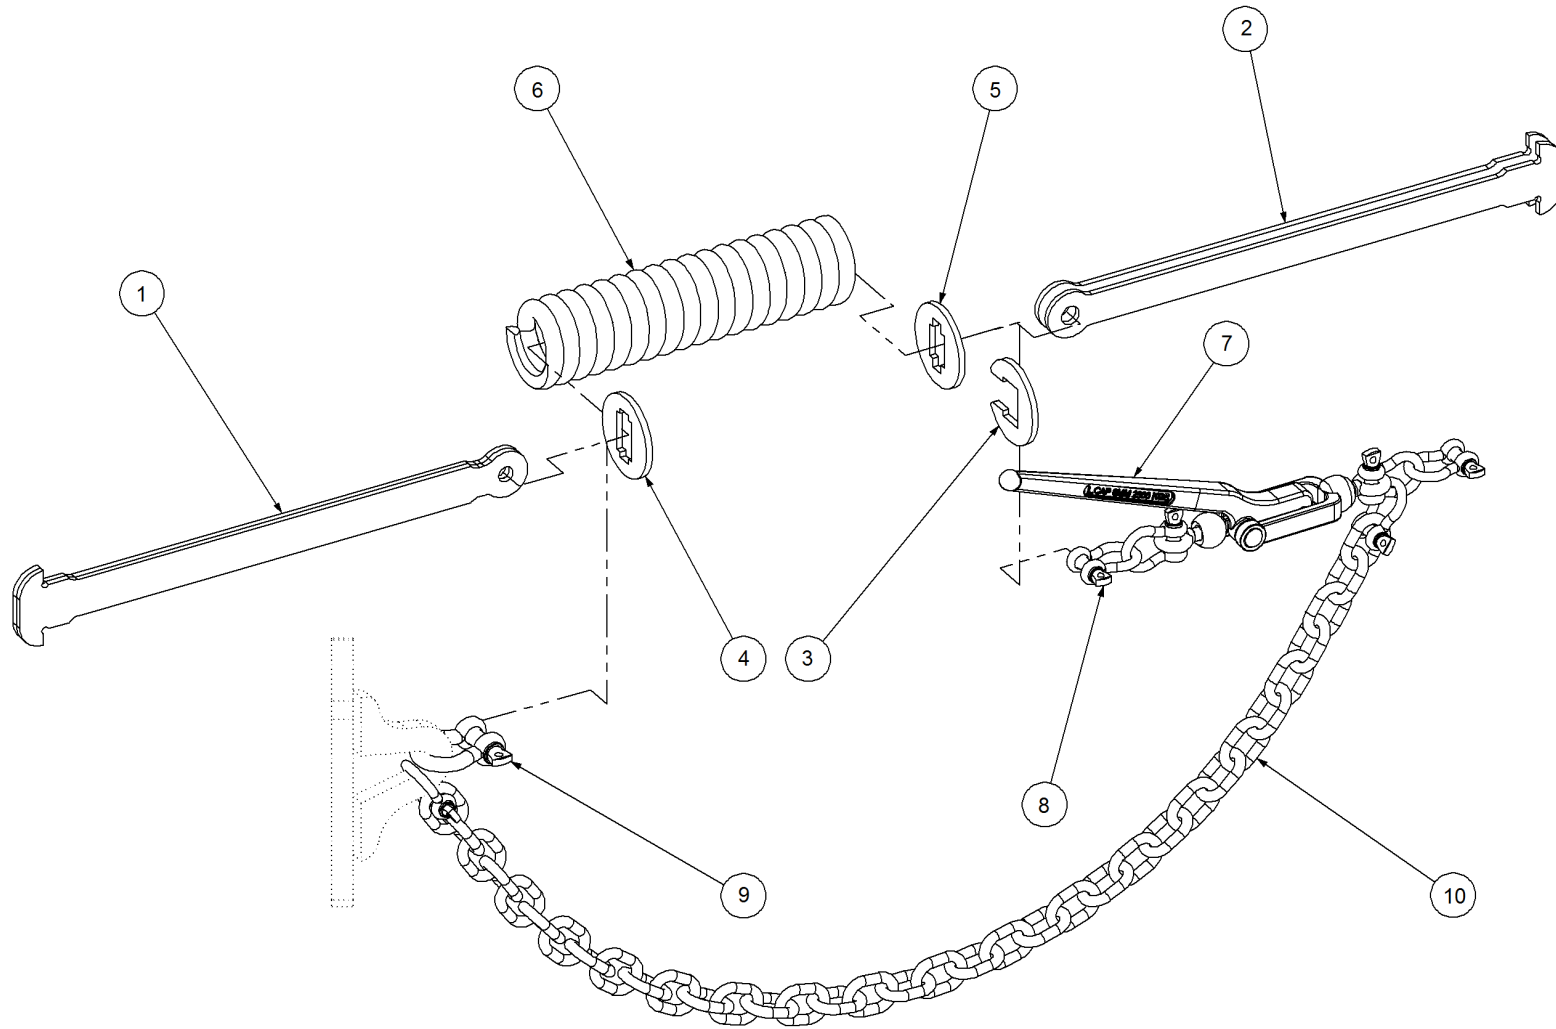

P/N 233260010 Load Binder Assy

P/N 233260010 Load Binder Assy

Key	Part Number	Description	Qty
1	233260011	Centre Plate	2
2	233260012	Outer Plate	2
3	233260013	Locking Clip	1
4	233260014	Centre Guide Plate	1
5	233260015	Centre Guide Plate - Outer	1
6	124140320	Compression Spring 41 ID	1
7	099434506	Load Binder	1
8	099308100	Bow Shackle 8mm	6
9	099311130	Bow Shackle 11mm	1
10	233260016	Chain - 35L	1

Key	Part Number	Description	Qty