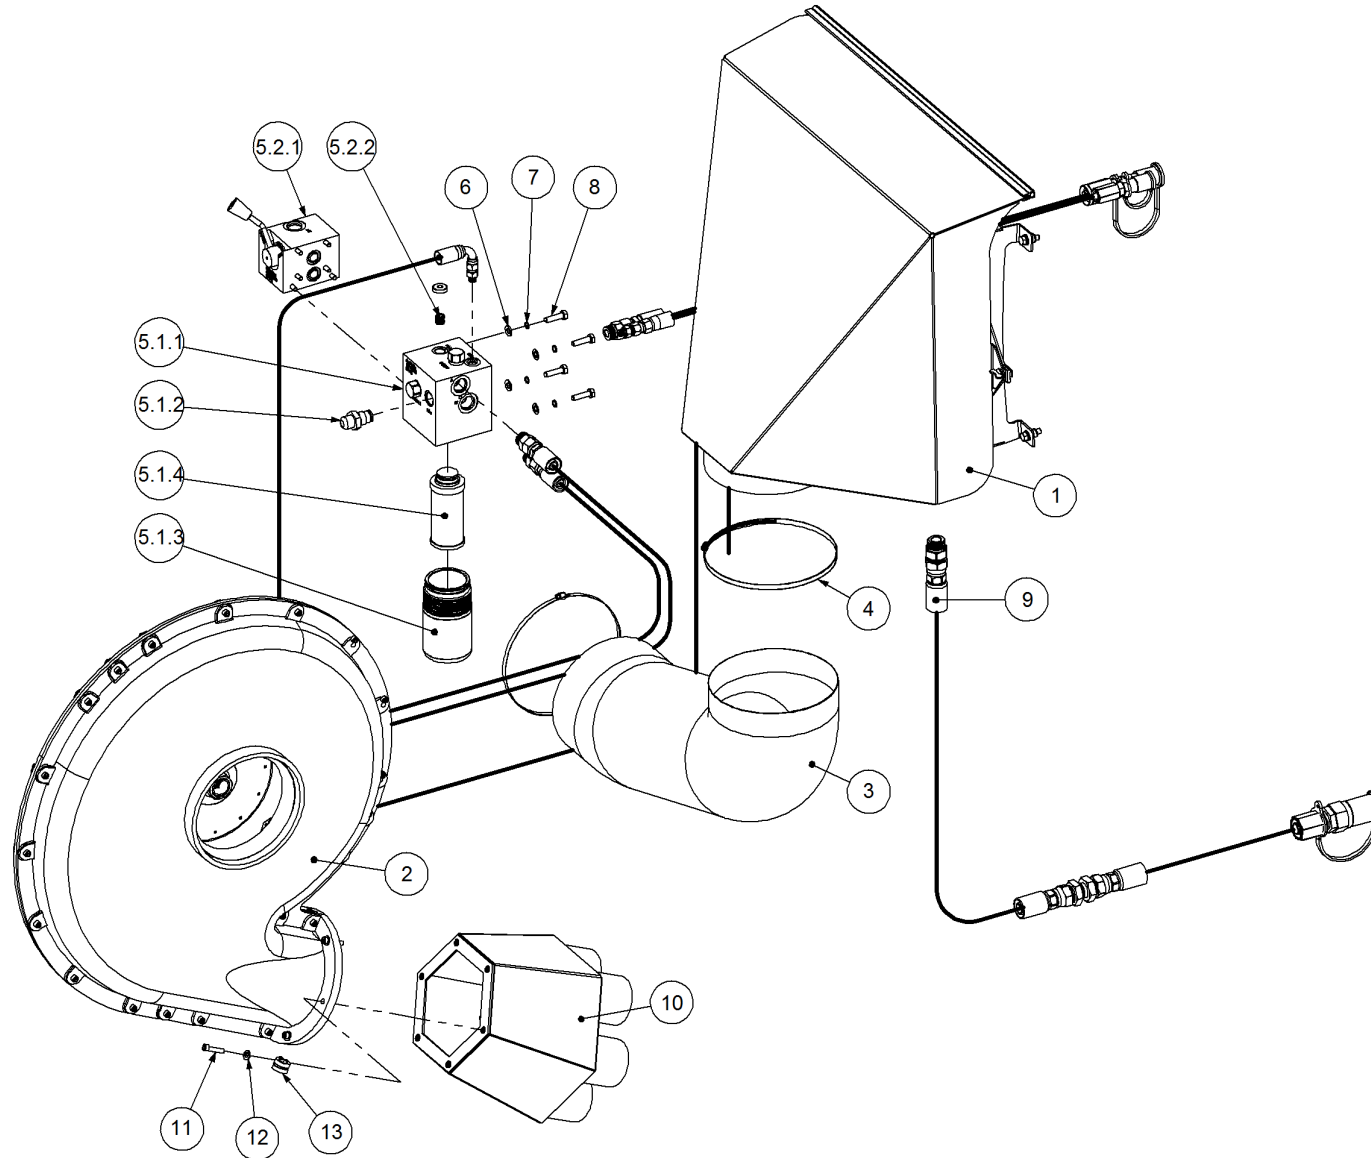

P/N 250000103 Blower Kit - Rexroth w/- Diverter Valve

Key	Part Number	Description	Qty
1	205600010	Cooler Assy	1
2	251902000	Blower - Rexroth	1
3	205001000	Hose - 8" Nyladuct	1
4	101178229	Hose Clamp - 178 - 229	2
5	254000006	Anti Cavity Manifold & Diverter Valve	1
5.1	254000002	Anti Cavity Manifold	1
5.1.1	161000003	Anti Cavity Manifold	1
5.1.2	161000005	HI-VT Indicator	1
5.1.3	254000001	Filter Bowl	1
5.1.4	159424400	Filter Element	1
5.2	254000003	Diverter Valve	1
5.2.1	161000004	Diverter Valve 6 Bolt Version	1
5.2.2	013451313	Fitting - Plug 1/4" BspM	1
6	085108000	Flat Washer 8 ID	4
7	086108000	Spring Washer 8 ID	4
8	050080308	Bolt Hex Hd M8 x 30	4
9	150000042	Hydraulic Hose & Fittings Kit	1
10	259602000	Blower Outlet - 6 Outlet	1
11	010106032	Cap Screw 1/4" UNC x 1-1/4"	6
12	035106151	Flat Washer 1/4" ID	6
13	115001351	Cable Clamp 18mm	1

Key	Part Number	Description	Qty