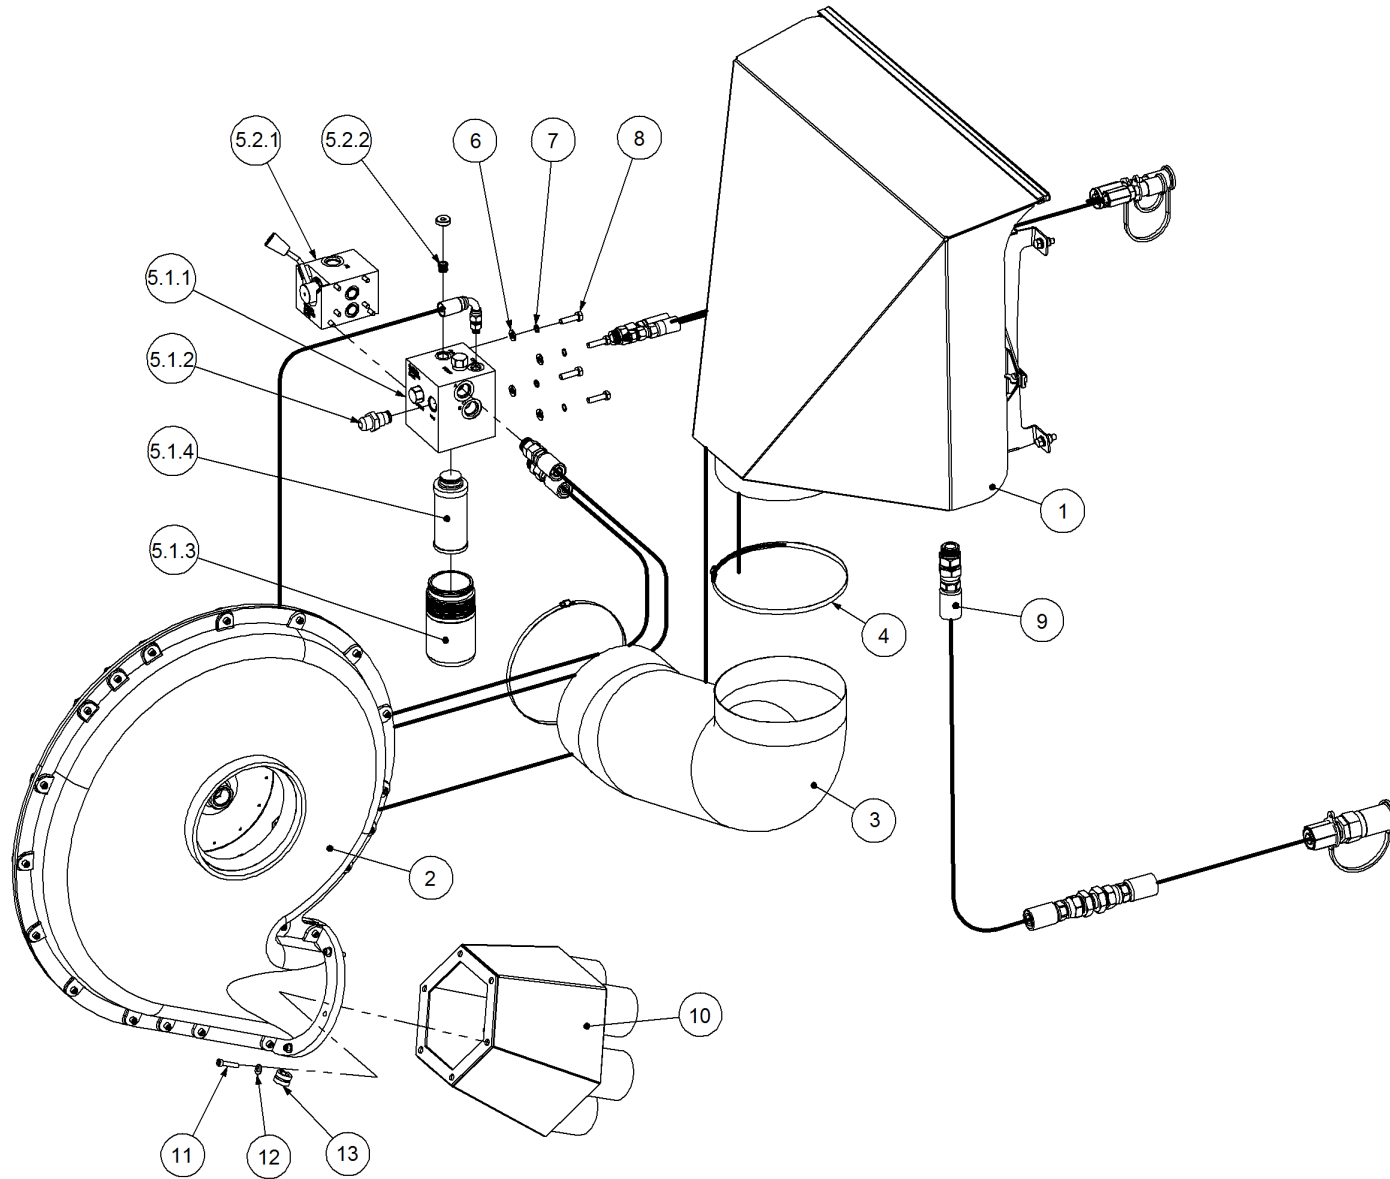

P/N 250000102 Blower Kit - Volvo w/- Diverter Valve

Key	Part Number	Description	Qty
1	205600010	Cooler Assy	1
2	250902003	Blower - Volvo (90 Deg)	1
3	205001000	Hose - 8" Nyladuct	1
4	101178229	Hose Clamp - 178 - 229	2
5	254000006	Anti Cavity Manifold & Diverter Valve	1
5.1	254000002	Anti Cavity Manifold	1
5.1.1	161000003	Anti Cavity Manifold	1
5.1.2	161000005	HI-VT Indicator	1
5.1.3	254000001	Filter Bowl	1
5.1.4	159424400	Filter Element	1
5.2	254000003	Diverter Valve	1
5.2.1	161000004	Diverter Valve 6 Bolt Version	1
5.2.2	013451313	Fitting - Plug 1/4" BspM	1
6	085108000	Flat Washer 8 ID	4
7	086108000	Spring Washer 8 ID	4
8	050080308	Bolt Hex Hd M8 x 30	4
9	150000042	Hydraulic Hose & Fittings Kit	1
10	259602000	Blower Outlet - 6 Outlet	1
11	010106032	Cap Screw 1/4" UNC x 1-1/4"	6
12	035106151	Flat Washer 1/4" ID	6
13	115001351	Cable Clamp 18mm	1

Key	Part Number	Description	Qty