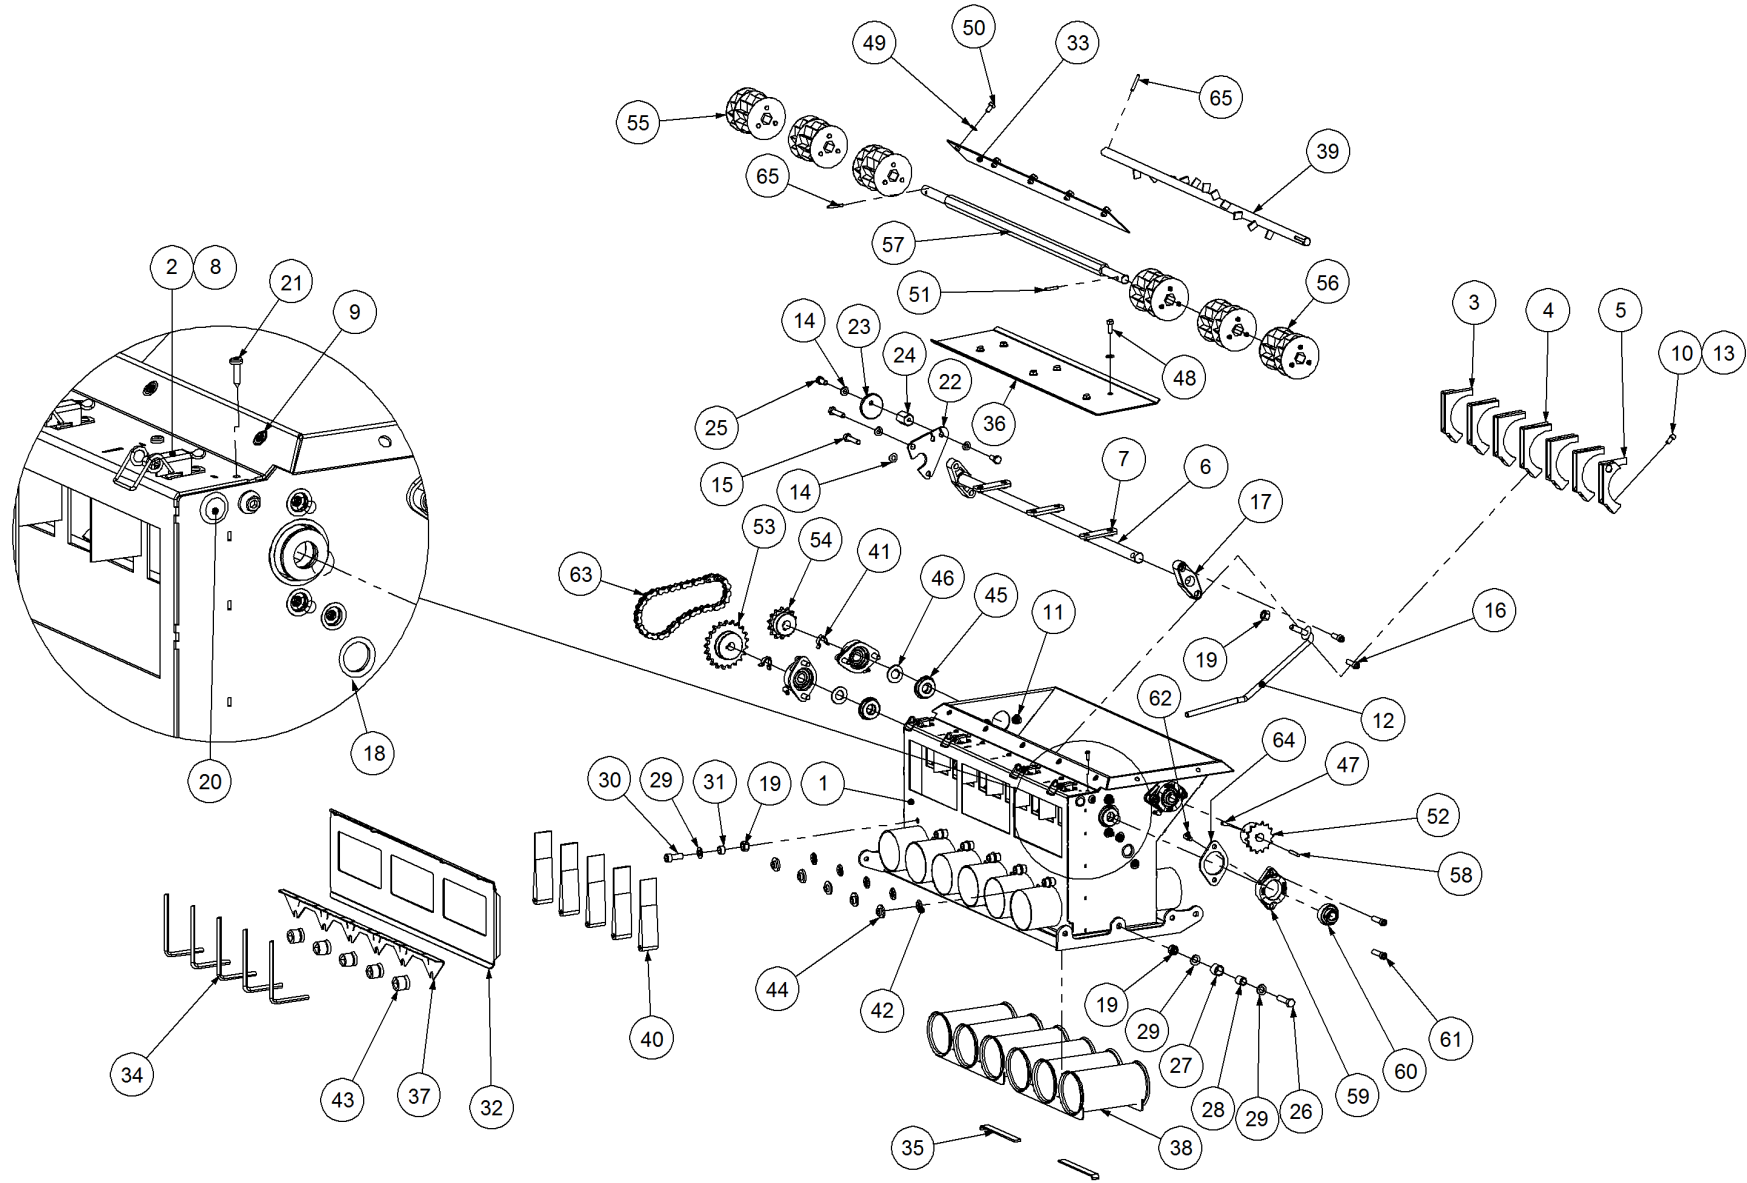

Key	Part Number	Description	Qty	Key	Part Number	Description	Qty
1	208600002	Metering Unit Body - 6 Way	1	38	208600063	Flow Thru Tube	2
2	193020504	Over Centre Clamp	4	39	208600081	Agitator Shaft - 6 Way	1
3	208400128	Spool Divider - LH	1	40	193008851	Vane - Metering Unit	5
4	208400126	Spool Divider	5	41	193003765	Retainer Clip - Sprocket	2
5	208400127	Spool Divider - RH	1	42	193001761	Retainer Clip	5
6	208600055	Cleanout Door Shaft - 6 Way	1	43	208400125	Seal Assy	5
7	030170061	Nut 1/4" UNC Huck	6	44	137308858	Bush 8mm	5
8	094303000	Pop Rivet 1/8" S/Steel	8	45	197161687	Seal 5/8" ID	4
9	030170061	Nut 1/4" UNC Huck	12	46	035316320	Flat Washer 5/8" ID S/Steel	4
10	010106012	Cap Screw 1/4" UNC x 1/2"	9	47	013110613	Grub Screw 1/4" UNC x 1/2"	1
11	030170081	Nut 5/16" UNC Huck	12	48	000060195	Bolt Hex Hd 1/4" UNC x 3/4"	6
12	208400051	Cleanout Door Handle	1	49	035106151	Flat Washer 1/4" ID	13
13	030130061	Nut 1/4" UNC Nyloc	2	50	000060135	Bolt Hex Hd 1/4" UNC x 1/2"	5
14	035108161	Flat Washer 5/16" ID	4	51	090105025	Roll Pin 3/16" x 1"	1
15	000080385	Bolt Hex Hd 5/16" UNC x 1-1/2"	2	52	290000032	Sprocket (Plastic) 1/2" BS x 14T - 5/8" ID	1
16	010208025	Cap Screw 5/16" BSW x 1"	2	53	126132106	Sprocket (Plastic) 1/2" BS x 21T - 5/8" ID	1
17	137308846	Bush	2	54	126131405	Sprocket (Plastic) 1/2" BS x 14T - 5/8" ID	1
18	197192535	O'Ring 3/4" ID x 1" OD x 0.139"	2	55	208400093	Spool Assembly - RH	3
19	030130101	Nut 3/8" UNC Nyloc	9	56	208400092	Spool Assembly - LH	3
20	197000127	Blank Off Plug	2	57	208600065	Spool Shaft - 6 Way	1
21	009408000	Screw 8g x 5/8"	7	58	182047430	Key 4.75 x 4.75 x 30mm	1
22	208400062	Chain Tensioner Bracket	1	59	136520300	Bearing Housing	4
23	208400061	Chain Tensioner Block	1	60	135320210	Bearing - 5/8" ID	4
24	208400064	Chain Tensioner Spacer	1	61	010208032	Cap Screw 5/16" BSW x 1-1/4"	8
25	000080195	Bolt Hex Hd 5/16" UNC x 3/4"	2	62	111206675	Grease Nipple 1/4" UNF - 67.5°	4
26	000100385	Bolt Hex Hd 3/8" UNC x 1-1/2"	2	63	125140211	Chain Assy 1/2" AS (35 L + CL)	1
27	208400077	Latch Bearing	2	64	197001626	Gasket (Small) - Bearing	4
28	208400089	Latch Bearing Spacer	2	65	090105032	Roll Pin 3/16" x 1-1/4"	2
29	035110191	Flat Washer 3/8" ID	10				
30	010110025	Cap Screw 3/8" UNC x 1"	6				
31	208400076	Indent Plate Spacer - 4 Way	6				
32	208600110	Inspection Window & Seal	1				
33	208600120	Spool Cover Plate	1				
34	208400101	Vane Handle	5				
35	208400073	Clip - Flow Through Tube	2				
36	208600047	Cleanout Door - 6 Way	1				
37	208600064	Indent Plate - Vane Lever - 6 Way	1