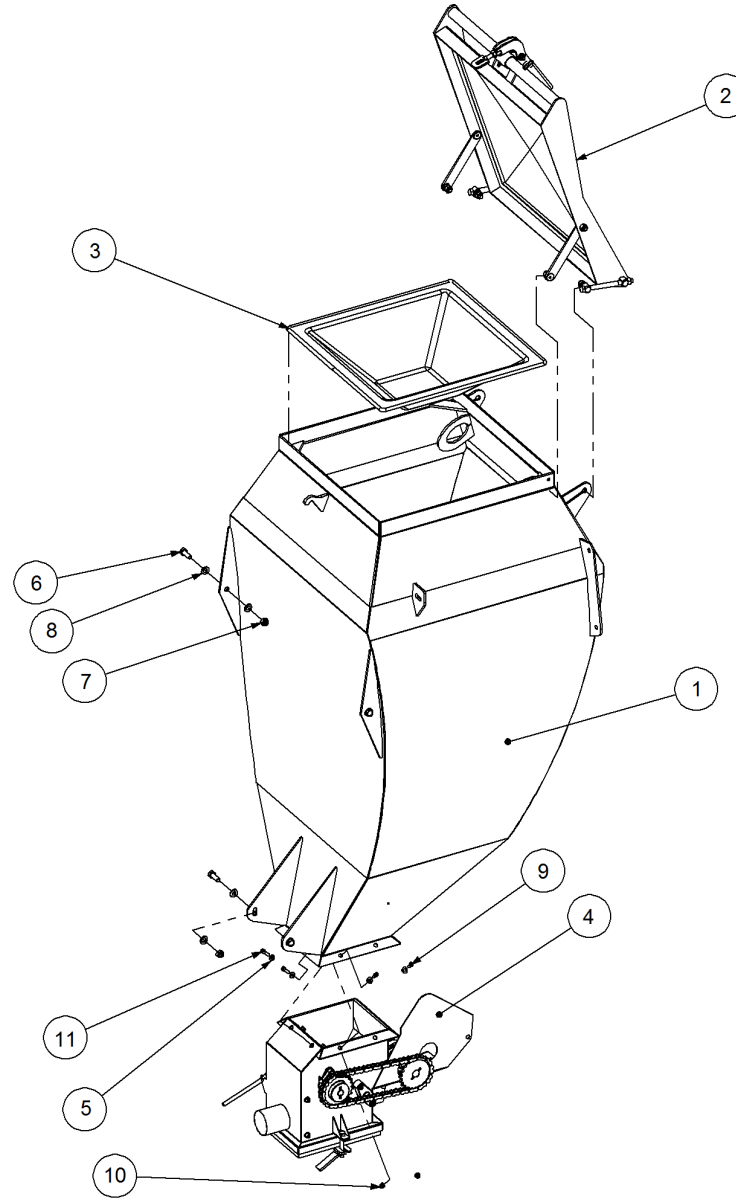

P/N 201300251

SSB Sub Assembly - 300L 1 Way Electric Drive

Key	Part Number	Description	Qty
1	201300001	Small Seeds Box - 300L	1
2	203150000	Lid Assy - Medium	1
3	203155001	Wire Basket	1
4	208103000	Metering Unit SSB - 1 Way Electric Drive	1
5	035106151	Flat Washer 1/4" ID	8
6	050100308	Bolt Hex Hd M10 x 30	4
7	080121000	Nut M10 Nyloc	4
8	085110000	Flat Washer 10 ID	8
9	010106012	Cap Screw 1/4" UNC x 1/2"	6
10	030110061	Nut 1/4" UNC	6
11	010106019	Cap Screw 1/4" UNC x 3/4"	2

Key	Part Number	Description	Qty