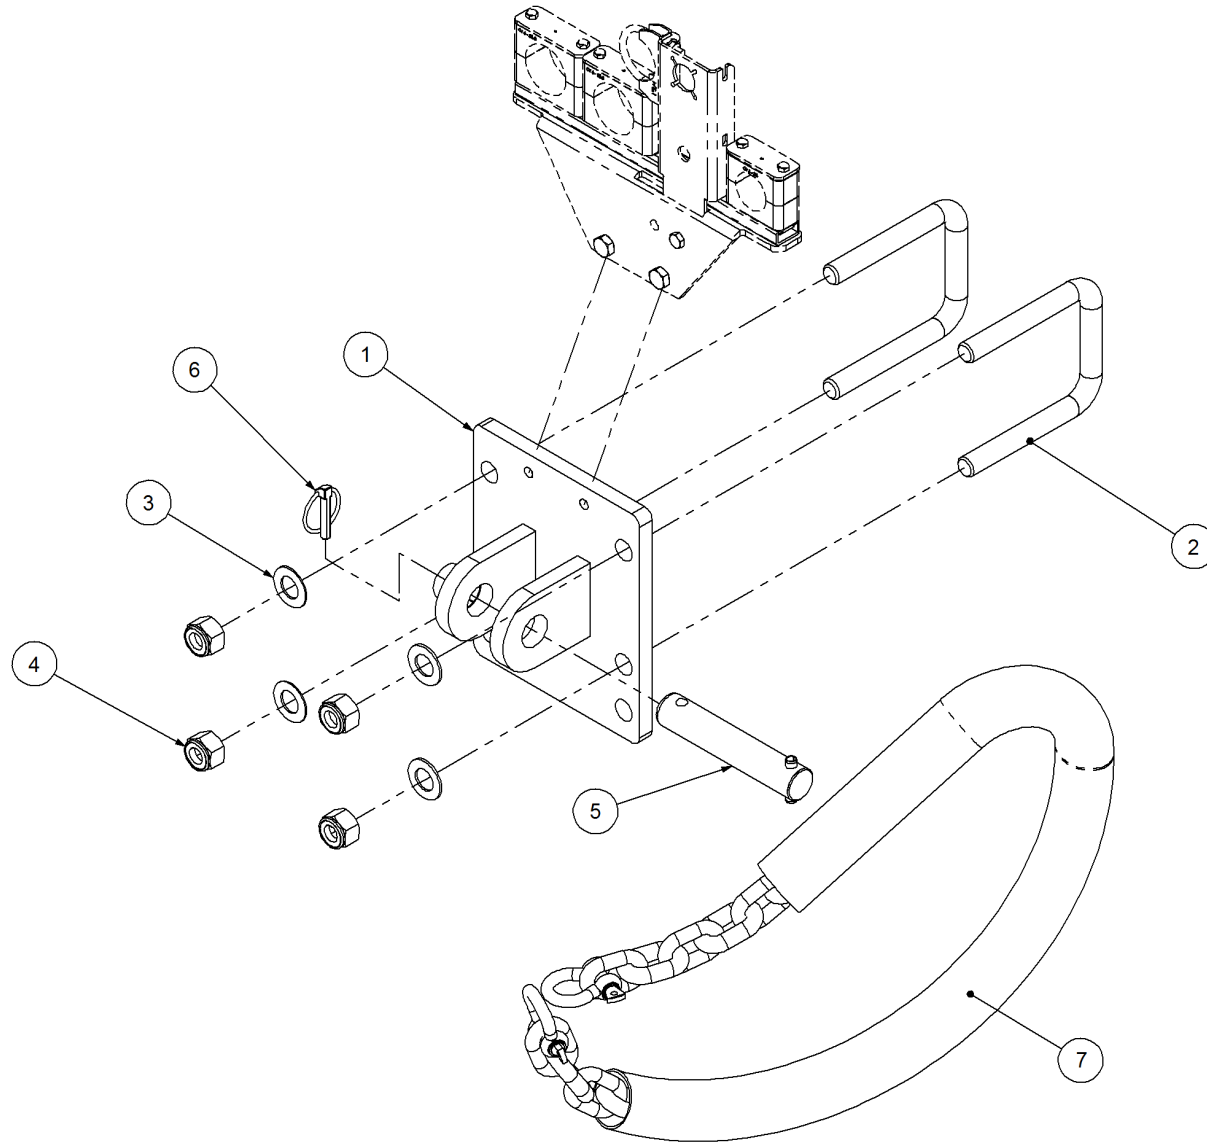

P/N 233260140 Universal Hitch

P/N 233260140 Universal Hitch

Key	Part Number	Description	Qty
1	233260101	Universal Pull - Castor Quad	1
2	073100100	U Bolt M20 suits 100 x 100 RHS	2
3	085120000	Flat Washer 20 ID	4
4	080122000	Nut M20 Nyloc	4
5	233260107	1"1/4 D-lock Pin Lynch Pin (140)	1
6	095110036	Lynch Pin 3/8"	1
7	230603025	Safety Chain Assy	1

Key	Part Number	Description	Qty