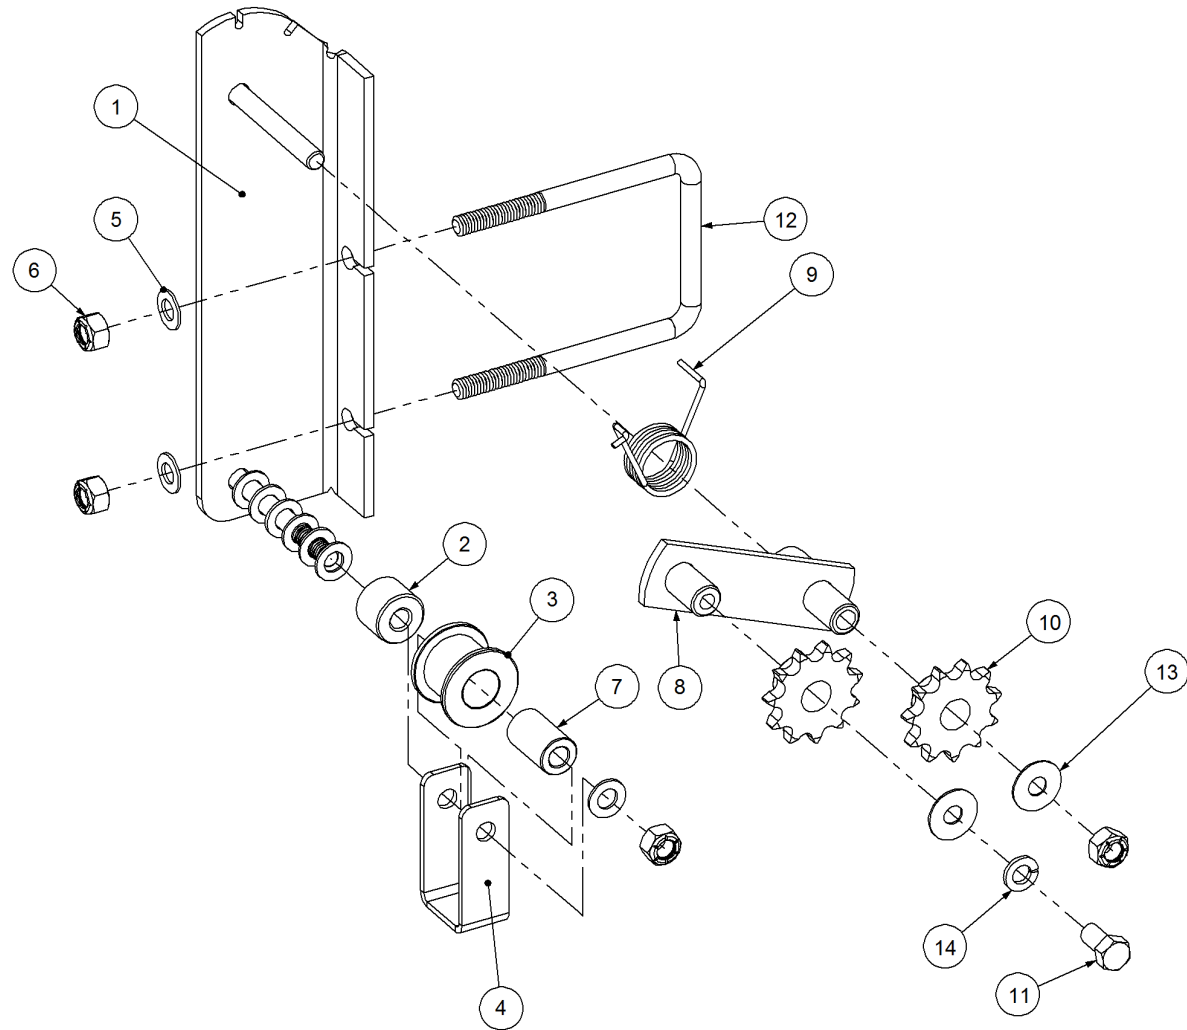

Key	Part Number	Description	Qty
-----	-------------	-------------	-----

P/N 29000021 Tensioner Assembly - SSB

P/N 290000021

Tensioner Assembly - SSB

Key	Part Number	Description	Qty
1	290000022	Tensioner Bracket	1
2	290302077	Spacer	1
3	290000024	Chain Idler	1
4	290000023	Chain Guide	1
5	035110191	Flat Washer 3/8" ID	9
6	030130101	Nut 3/8" UNC Nyloc	4
7	290000025	Spacer	1
8	290000026	Tensioner Arm	1
9	124325081	Spring - Torsion 1" ID - LH	1
10	126131100	Sprocket (Steel) 1/2" BS x 11T - 16 ID	2
11	000100205	Bolt Hex Hd 3/8" UNC x 3/4"	1
12	020075075	U Bolt 3/8" X 3" X 3" UNC Zp	1
13	035110251	Flat Washer 3/8" ID	2
14	036110000	Spring Washer 3/8" ID	1