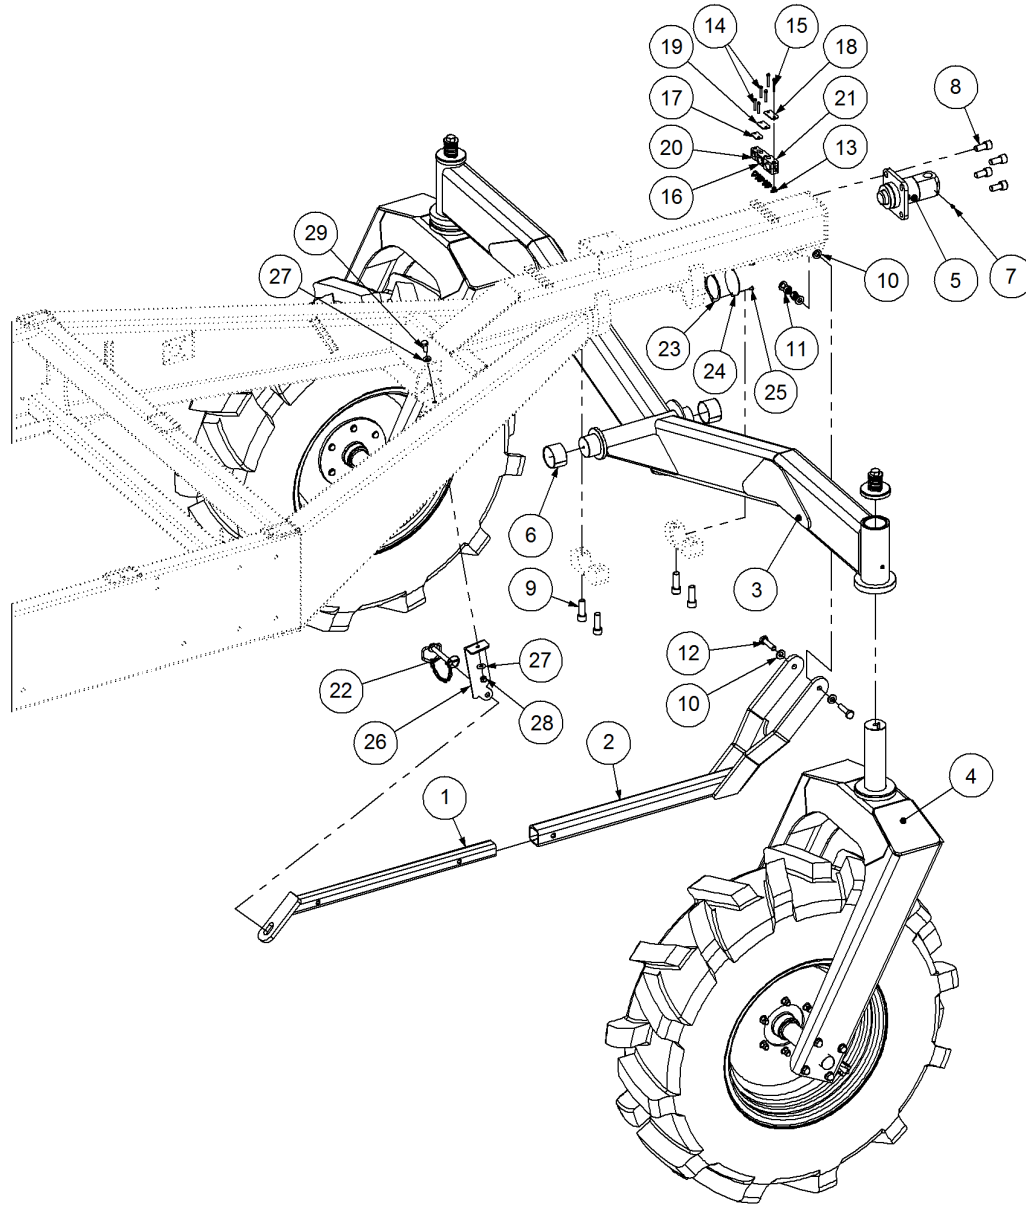

P/N 220602060 Axle Assy - 3.0m Castoring

P/N 220602060 Axle Assy - 3.0m Castoring

Key	Part Number	Description	Qty
1	233260620	Car Pull - Male	1
2	233260610	Car Pull - Female	1
3	220602069	Walking Beam 3.0m Castoring	1
4	220602100	Castor Assembly (15.5/80 x 24 Tyre)	2
5	220601027	Swivel Pull Assembly	1
6	137147031	Bush Teflon 75 ID x 50 Lg	2
7	111206000	Grease Nipple 1/4" UNF	2
8	061120040	Cap Screw M20 x 40	4
9	061120060	Cap Screw M20 x 60	4
10	089116324	Sampson Washer 16 ID	6
11	080121600	Nut M16 Nyloc	2
12	050160658	Bolt Hex Hd M16 x 65	2
13	156180006	Stauff Rail Nut M6	6
14	050060408	Bolt Hex Hd M6 x 40	4
15	050060458	Bolt Hex Hd M6 x 45	2
16	156143254	Clamp Pipe Single 25.4 Dia	1
17	156162000	Clamp Top Plate	1
18	156164000	Clamp Top Plate	1
19	156163000	Clamp Top Plate	1
20	156142160	Clamp Pipe Single 16 Dia	1
21	156144280	Clamp Pipe Single 28 Dia	1
22	095316098	Locking Pin Dia	1
23	220602076	Spacer - Roller Bearing	1
24	220602073	Cap - Roller Bearing	1
25	054060129	Bolt Hex Hd M6 x 12 Durluk	2
26	220602079	Car Pull Bracket	1
27	085112000	Flat Washer 12 ID	2
28	080121200	Nut M12 Nyloc	1
29	050120308	Bolt Hex Hd M12 x 30	1

Key	Part Number	Description	Qty