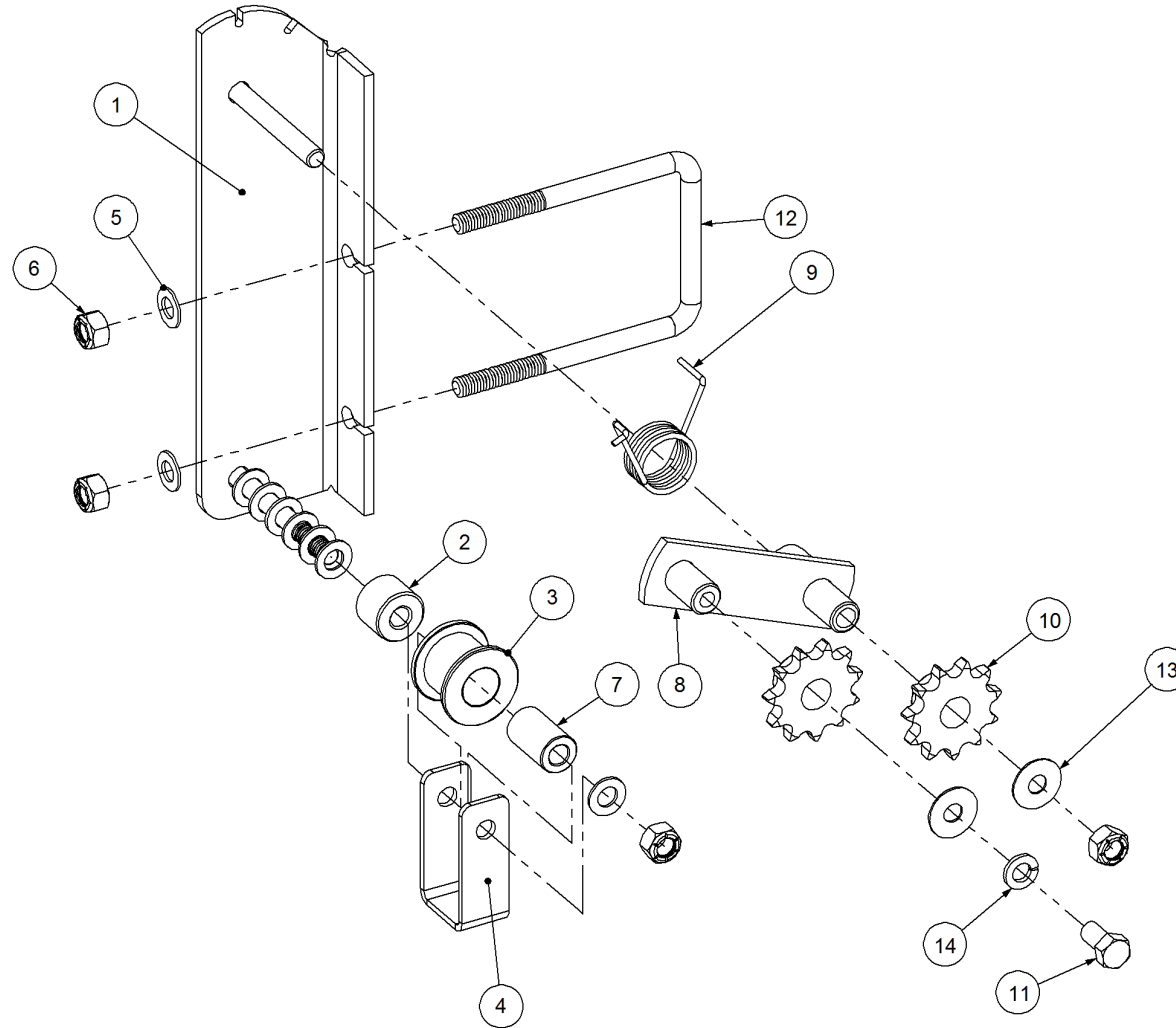

P/N 29000021 Tensioner Assembly - SSB

P/N 290000021

Tensioner Assembly - SSB

Key	Part Number	Description	Qty
1	290000022	Tensioner Bracket	1
2	290302077	Spacer	1
3	290000024	Chain Idler	1
4	290000023	Chain Guide	1
5	035110191	Flat Washer 3/8" ID	9
6	030130101	Nut 3/8" UNC Nyloc	4
7	290000025	Spacer	1
8	290000026	Tensioner Arm	1
9	124325081	Spring - Torsion 1" ID - LH	1
10	126131100	Sprocket (Steel) 1/2" BS x 11T - 16 ID	2
11	000100205	Bolt Hex Hd 3/8" UNC x 3/4"	1
12	020075075	U Bolt 3/8" X 3" X 3" UNC Zp	1
13	035110251	Flat Washer 3/8" ID	2
14	036110000	Spring Washer 3/8" ID	1

Key	Part Number	Description	Qty