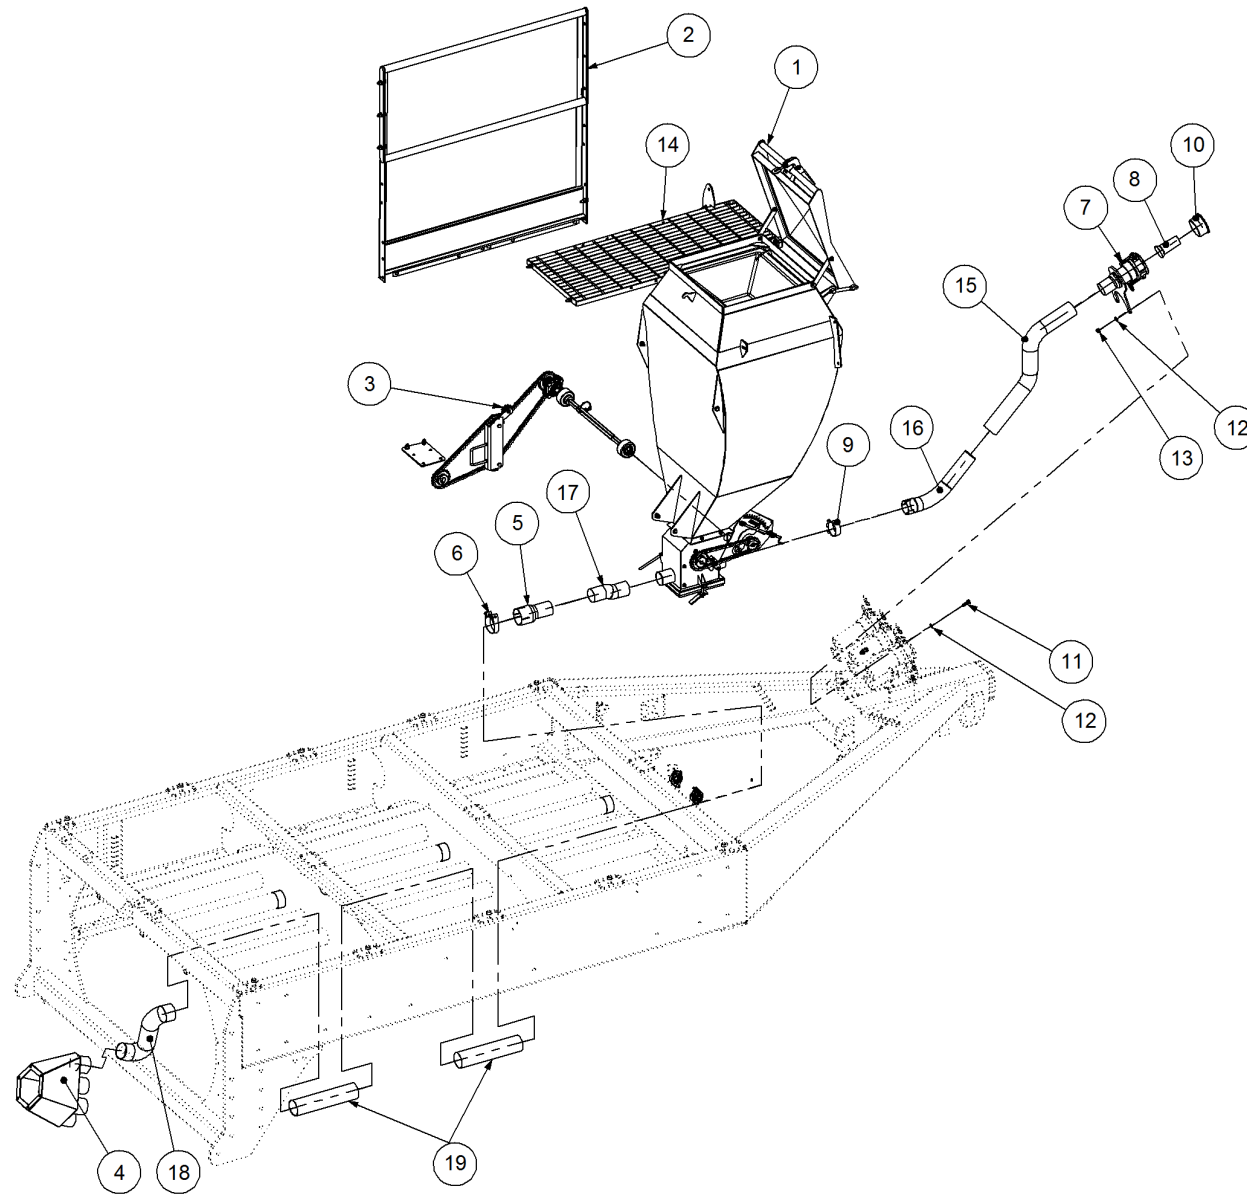

P/N 201300104 SSB Kit - 300L 1 Way Ground Drive

Key	Part Number	Description	Qty
1	201300250	SSB Sub Assembly - 300L 1 Way Ground Drive	1
2	201300211	SSB Handrail Kit - 300L	1
3	290603800	Drive Kit - SSB 300L TQ/TR Ground Drive	1
4	259602009	Blower Outlet - 7 Outlet	1
5	208000075	Reducer 3" ID x 2-1/2" OD	1
6	100074079	Hose Clamp - Mikalor 74 - 79	1
7	214602051	Breakaway & Coupling Assembly	1
8	208063044	Air Restrictor	1
9	100064067	Hose Clamp - Mikalor 64 - 67	1
10	108000075	Plug - 3" Female	1
11	050100308	Bolt Hex Hd M10 x 30	2
12	085110000	Flat Washer 10 ID	4
13	080121000	Nut M10 Nyloc	2
14	201300216	SSB Walkway Kit - 300L	1
15	109600064	Hose Abrasive Resistant 64 Dia	1
16	193045212	Elbow 2-1/2" Dia	1
17	109200064	Hose Ductaflex 63 Dia	1
18	109400076	Hose Ribbed Bore 76 Dia	1
19	109400076	Hose Ribbed Bore 76 Dia	2

Key	Part Number	Description	Qty