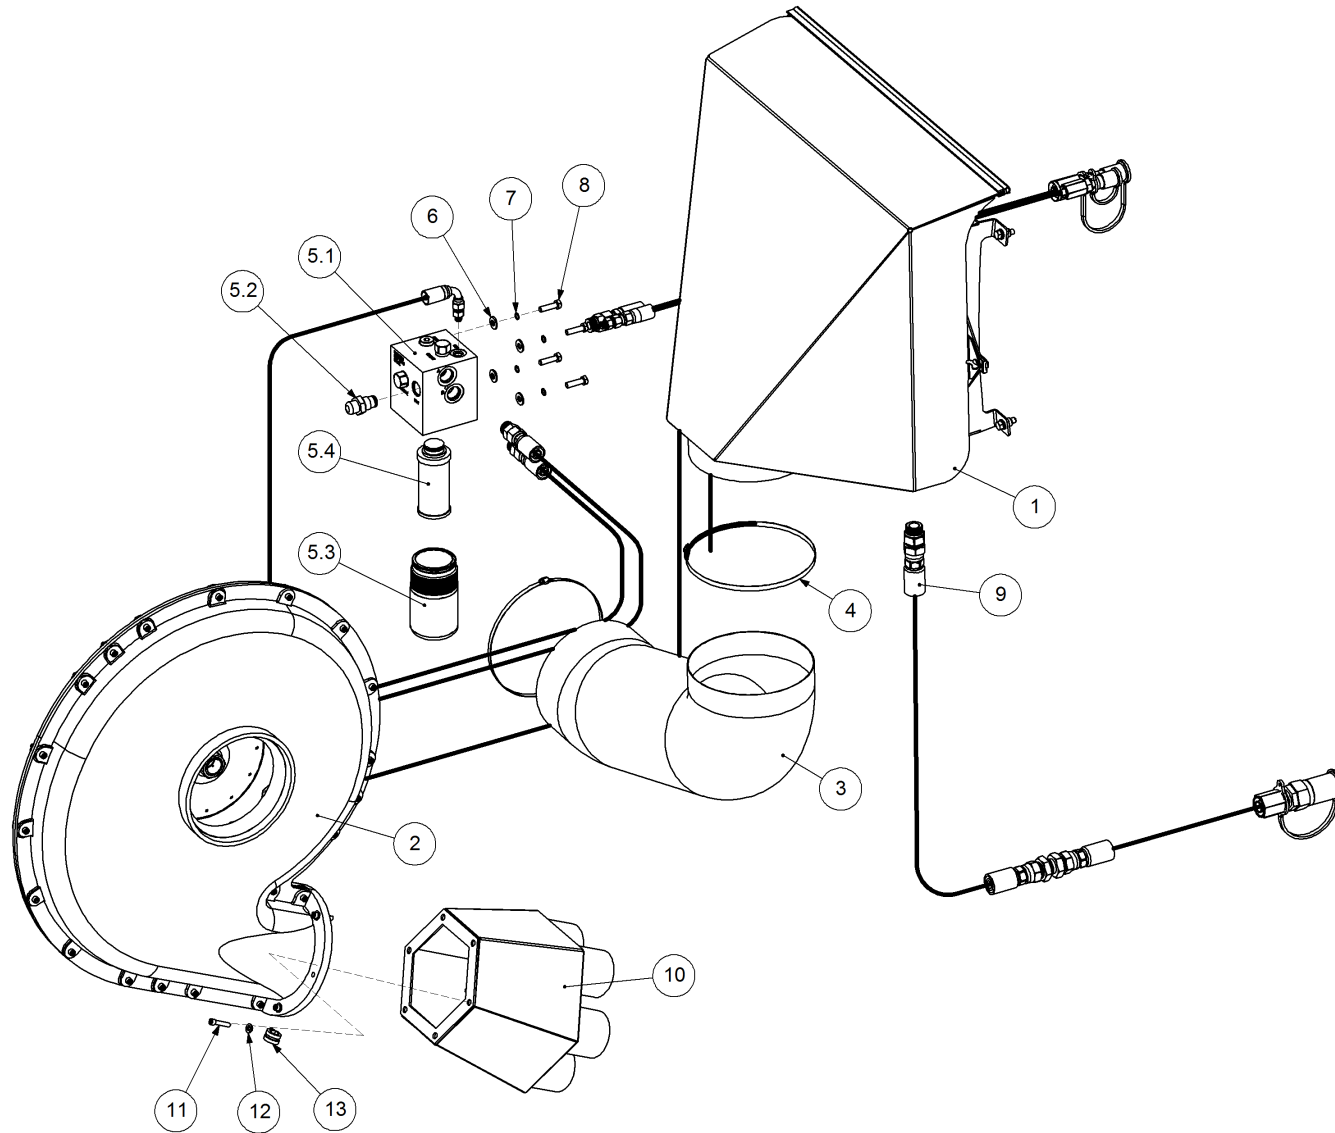

P/N 25000002 Blower Kit - Volvo

P/N 25000002 Blower Kit - Volvo

Key	Part Number	Description	Qty
1	205600010	Cooler Assy	1
2	250902003	Blower - Volvo (90 Deg)	1
3	205001000	Hose - 8" Nyladuct	1
4	101178229	Hose Clamp - 178 - 229	2
5	254000002	Anti Cavity Manifold	1
5.1	161000003	Anti Cavity Manifold	1
5.2	161000005	HI-VT Indicator	1
5.3	254000001	Filter Bowl	1
5.4	159424400	Filter Element	1
6	085108000	Flat Washer 8 ID	4
7	086108000	Spring Washer 8 ID	4
8	050080308	Bolt Hex Hd M8 x 30	4
9	150000042	Hydraulic Hose & Fittings Kit	1
10	259602000	Blower Outlet - 6 Outlet	1
11	010106032	Cap Screw 1/4" UNC x 1-1/4"	6
12	035106151	Flat Washer 1/4" ID	6
13	115001351	Cable Clamp 18mm	1

Key	Part Number	Description	Qty