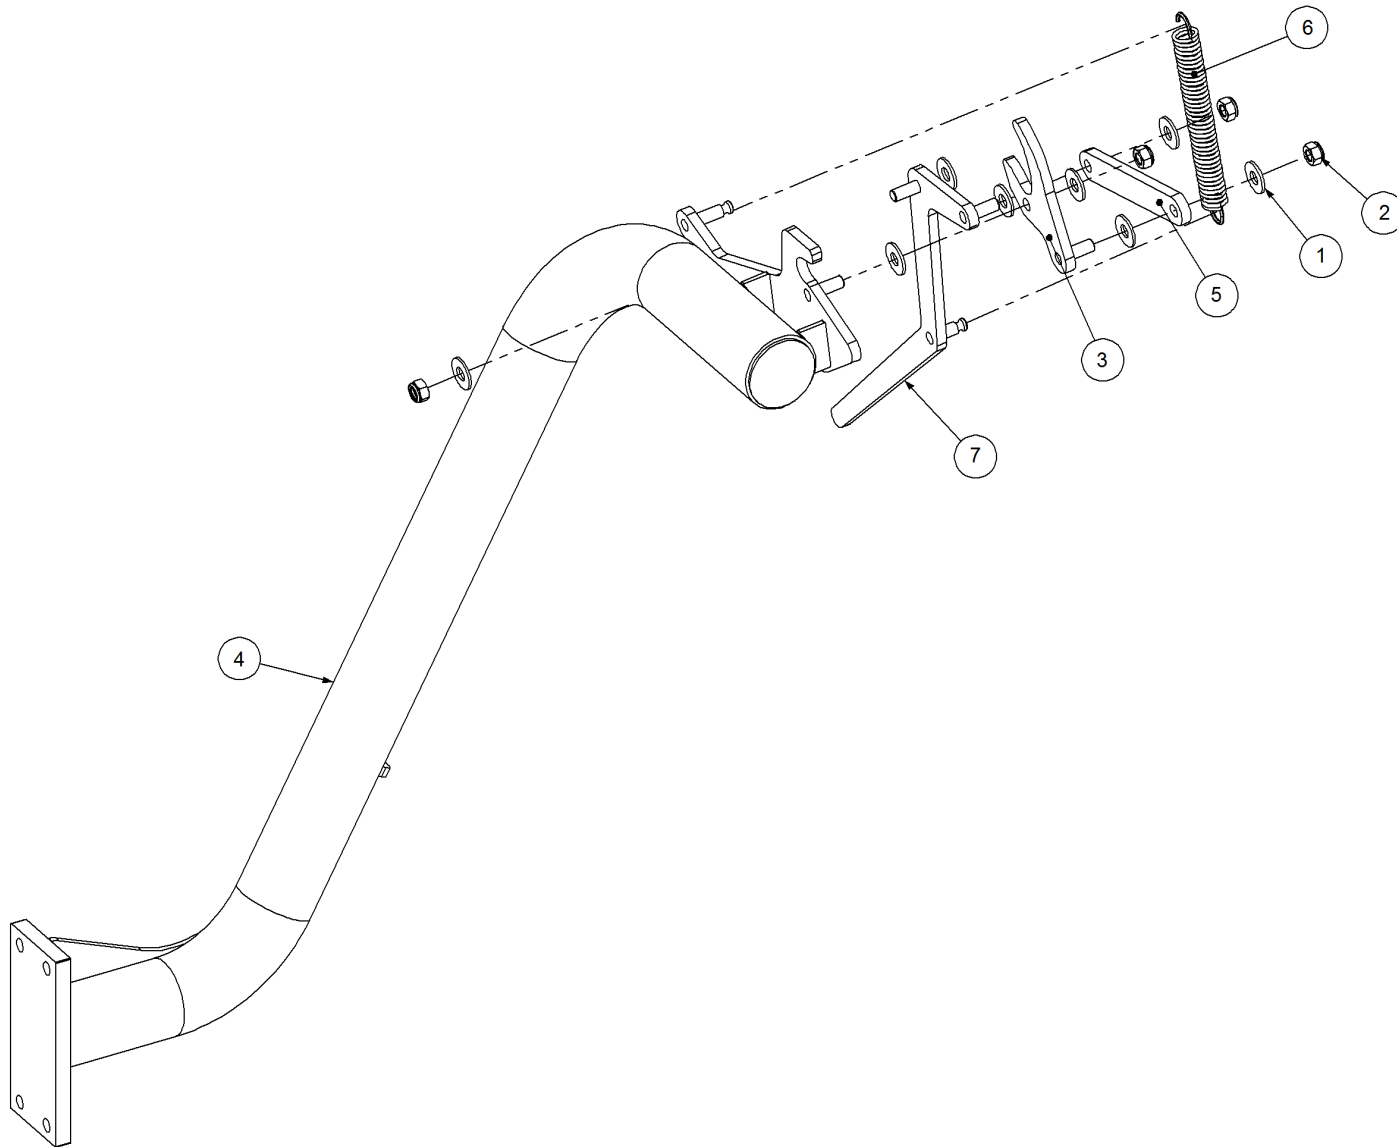

P/N 260602001 Front Mount Arm - RH

P/N 260602001

Front Mount Arm - RH

Key	Part Number	Description	Qty
1	035113250	Flat Washer 1/2" ID	8
2	080121200	Nut M12 Nyloc	4
3	260602006	Front Mount Grab	1
4	260602002	Front Mount - RH	1
5	260902013	Link Plate	1
6	124225175	Spring - Tension	1
7	260602005	Latch Handle	1

Key	Part Number	Description	Qty