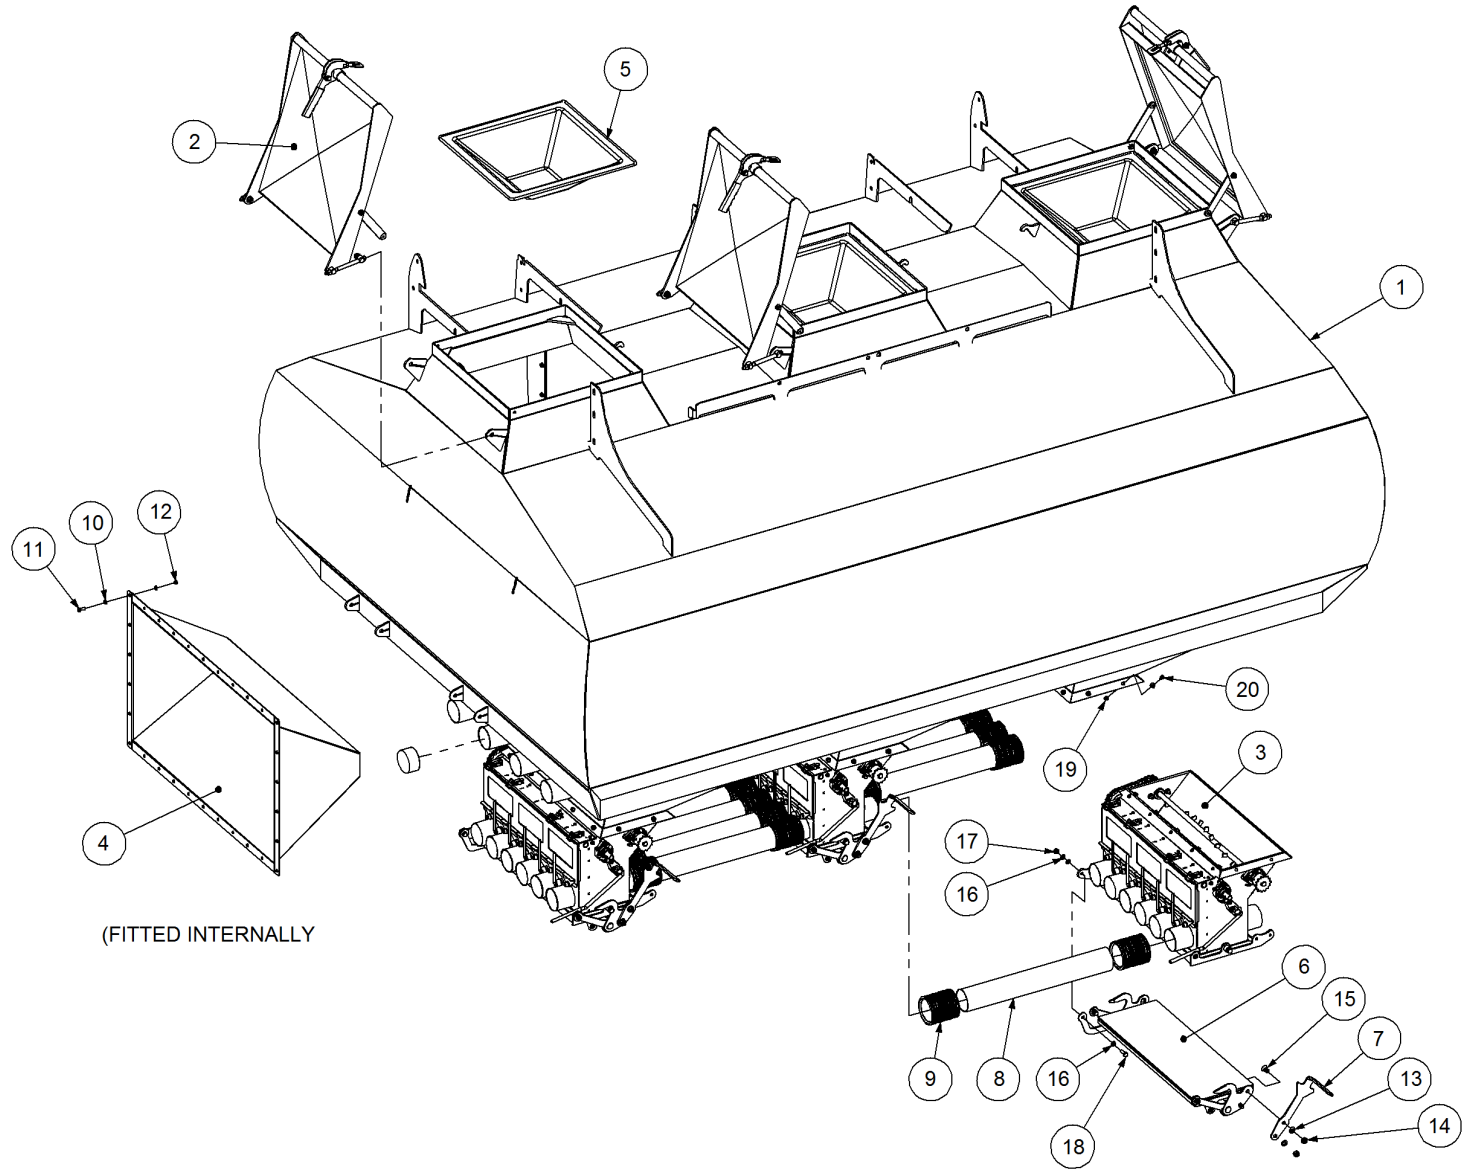

P/N 200603250

Bin Sub Assembly - 6000 3 Bin

Key	Part Number	Description	Qty
1	200603001	Bin - 6000 3 Bin	1
2	203150000	Lid Assy - Medium	3
3	208600001	Metering Unit Assy - 6 Way (less Bottom Door)	3
4	207602001	Bin Divider	4
5	203155001	Wire Basket	3
6	208600023	Bottom Door & Shaft - 6 Way	3
7	208400065	Metering Unit Bottom Door Handle	3
8	208000540	Metering Unit Flow Thru Tube	12
9	208000090	Joiner Hose	24
10	035106151	Flat Washer 1/4" ID	282
11	000060195	Bolt Hex Hd 1/4" UNC x 3/4"	120
12	030130061	Nut 1/4" UNC Nyloc	108
13	085110000	Flat Washer 10 ID	6
14	080121000	Nut M10 Nyloc	6
15	062110025	Cap Screw Csk Hd M10 x 25	6
16	035108161	Flat Washer 5/16" ID	27
17	080120800	Nut M8 Nyloc	9
18	050080258	Bolt Hex Hd M8 x 25	9
19	030110061	Nut 1/4" UNC	39
20	010106012	Cap Screw 1/4" UNC x 1/2"	42

Key	Part Number	Description	Qty