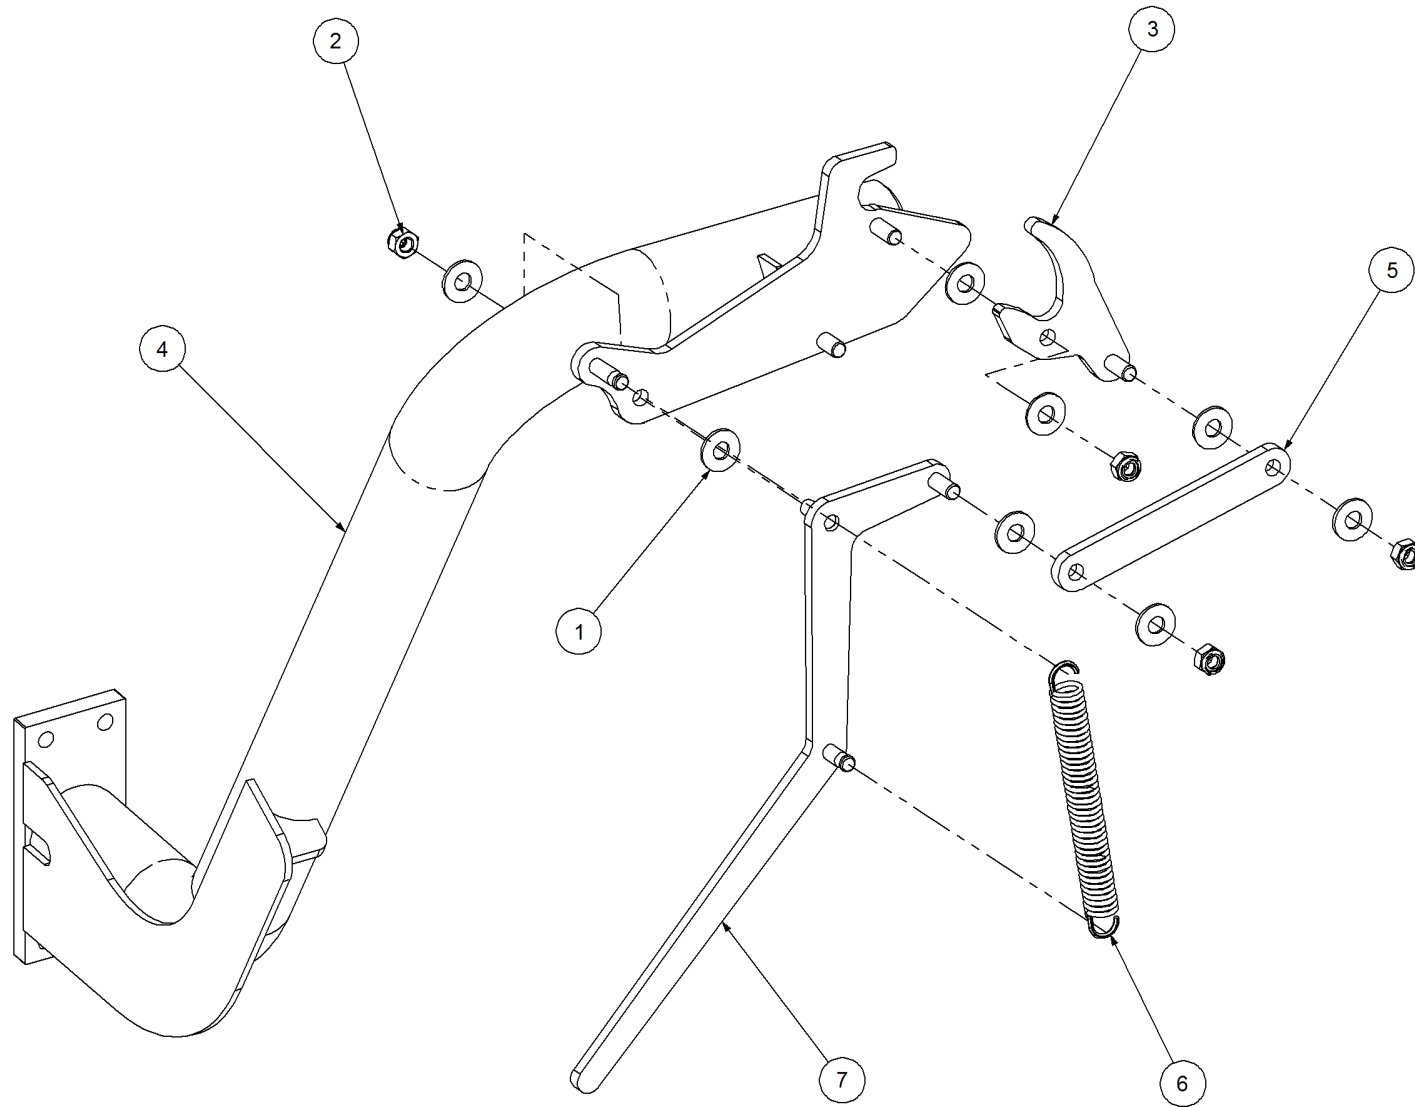

P/N 260603001 Front Mount Arm - LH

P/N 260603001

Front Mount Arm - LH

Key	Part Number	Description	Qty
1	035113250	Flat Washer 1/2" ID	8
2	080121200	Nut M12 Nyloc	4
3	260902012	Front Support Grab	1
4	260603002	Front Mount - LH	1
5	260902013	Link Plate	1
6	124225175	Spring - Tension	1
7	260902008	Latch Handle	1

Key	Part Number	Description	Qty