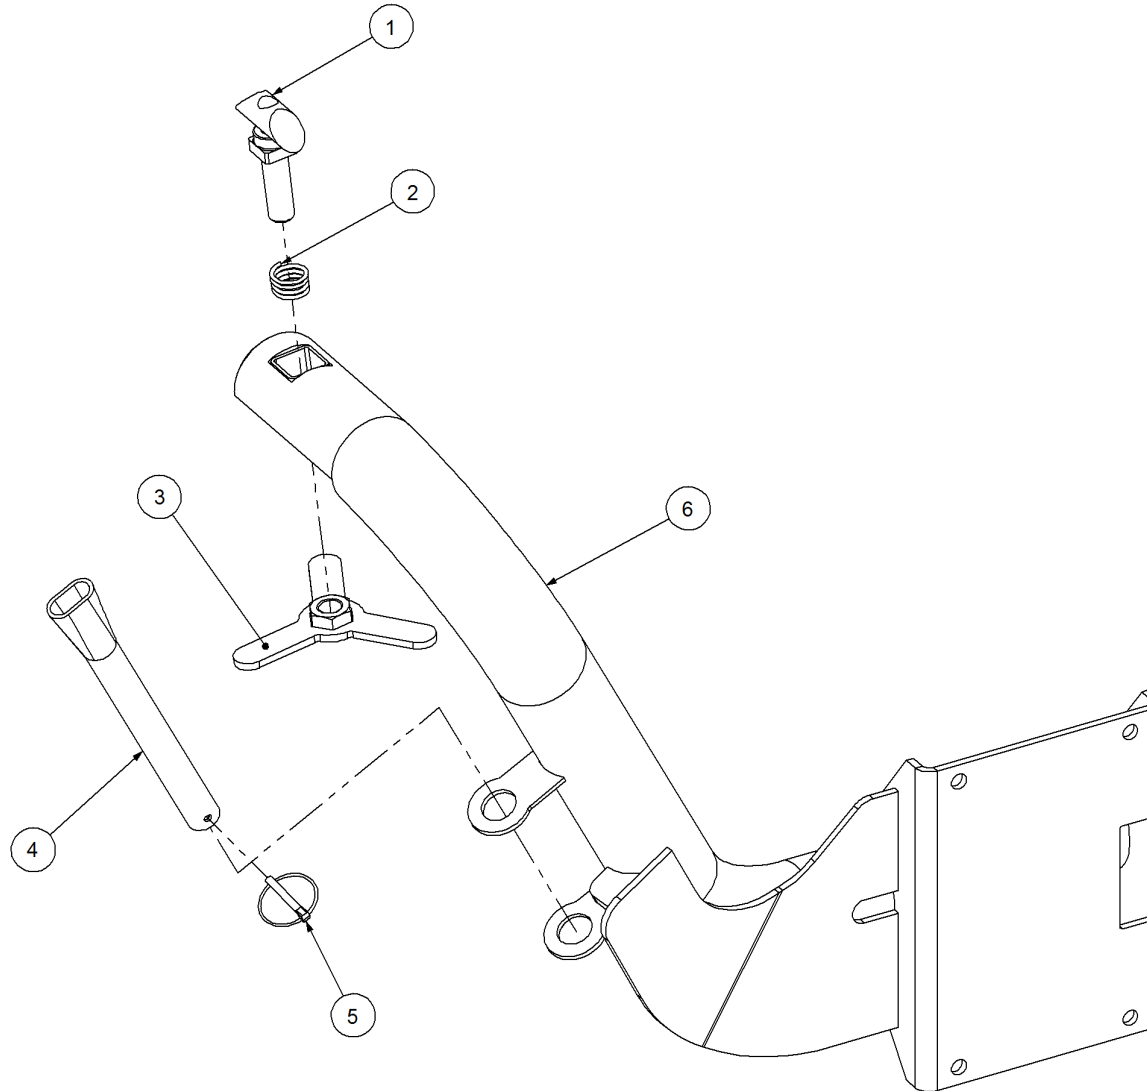

P/N 260603040 Rear Mount Arm - LH

P/N 260603040

Rear Mount Arm - LH

Key	Part Number	Description	Qty
1	260902320	T Bolt	1
2	260902318	Spring - Compression 22.5 ID	1
3	260902312	Handle	1
4	260902315	Handle Extension	1
5	095106000	Lynch Pin 6mm	1
6	260603041	Rear Mount - LH	1

Key	Part Number	Description	Qty