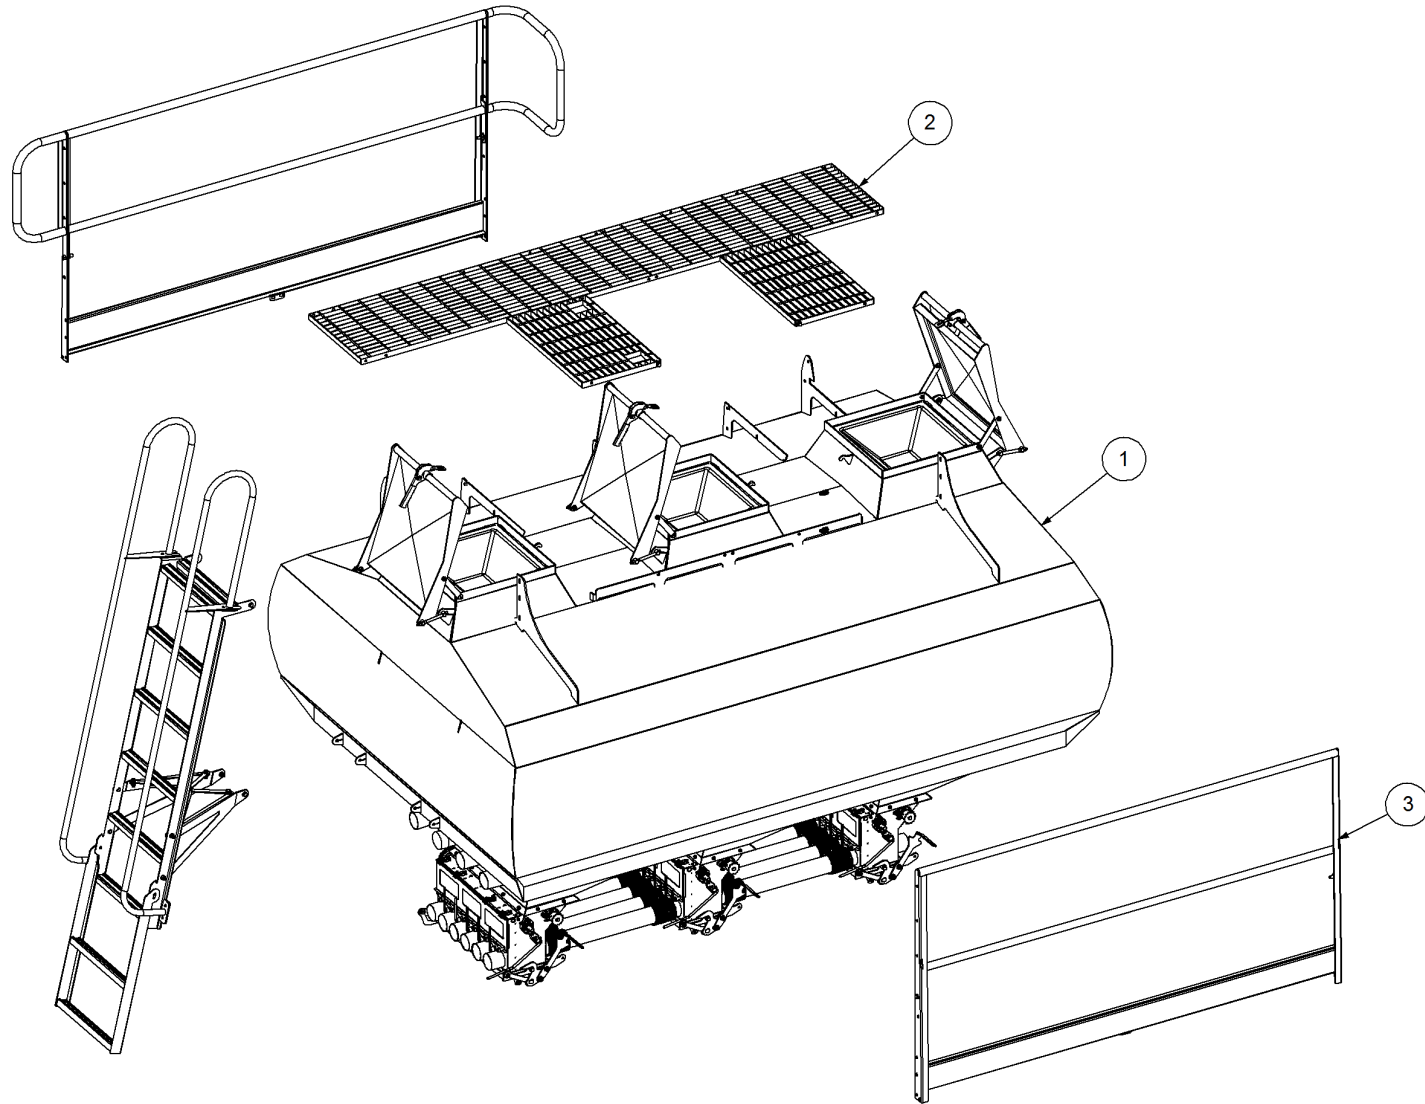

Simplicity
A U S T R A L I A

Parts Manual

TQC - Trailing Quad Castor Air Seeder

06000 TQC3

P/N 06000 TQC3

6000 TQC 3 Bin Air Seeder

Key	Part Number	Description	Code	Key	Part Number	Description	Code
1	200603000	Bin Assembly - 6000 3 Bin	(Std)	15	234000000	Harrow Hitch Assy	(Opt Extra)
2	214603140	Chassis Kit - TQC 3 Bin	(Std)	16	233260140	Universal Hitch	(Opt Extra)
3	290603000	Drive Kit - Ground Drive	(Std)	16	233261005	Pull, Stiffbar & Chain Kit	(Opt Extra)
3	290603010	Drive Kit - 1 Bin Isolation	(Opt)				
3	290603011	Drive Kit - 2 Bin Isolation	(Opt)				
3	290603012	Drive Kit - 3 Bin Isolation	(Opt)				
3	290603002	Drive Kit - Linear Control	(Opt)				
3	290603001	Drive Kit - Electric Drive	(Opt)				
4	250000003	Blower Kit - Rexroth	(Std)				
4	250000103	Blower Kit - Rexroth w/- Diverter Valve	(Opt)				
4	250000002	Blower Kit - Volvo	(Opt)				
4	250000102	Blower Kit - Volvo w/- Diverter Valve	(Opt)				
5	220602060	Axle Assy - 3.0m Castoring	(Std)				
6	248600000	Axle Hub & Stub Kit - 3.5T (8 stud) x 3.0m	(Std)				
6	248900000	Axle Hub & Stub Kit - 6.5T (8 stud) x 3.0m	(Opt)				
7	248000001	Wheel Kit - 15.5/80 x 24 Tyre - 6 stud	(Std)				
8	248000003	Wheel Kit - 18.4 x 30 - 8 stud	(Std)				
8	248000004	Wheel Kit - 23.1 x 30 Tyre - 8 stud	(Opt)				
9	291600004	Dispatch Kit - Ground Drive	(Std)				
10	156590005	Stauff Clamp Kit	(Std)				
11	290246500	Monitor & Harness Kit - Eagle 3 Bin	(Std)				
11	290103457	Monitor & Harness Kit - Eagle 3 Bin w/- Actuator	(Opt)				
11	290103375	Monitor & Harness Kit - Eagle 3 Bin w/- Electric Drive	(Opt)				
11	290103100	Monitor & Harness Kit - X20 3 Bin w/- Actuator	(Opt)				
12	196560002	Decal '6000 Simplicity' 1000 x 400	(Std)				
12	196042512	Decal - Assorted Instructions	(Std)				
12	196015020	Decal 'Wheat Sheaf Logo' 150 x 200	(Std)				
13	201300104	SSB Kit - 300L 1 Way Ground Drive	(Opt Extra)				
13	201300105	SSB Kit - 300L 2 Way Ground Drive	(Opt Extra)				
13	201300101	SSB Kit - 300L 1 Way Electric Drive	(Opt Extra)				
14	265602000	Auger Kit 8" - RH	(Opt Extra)				
14	265603000	Auger Kit 8" - LH	(Opt Extra)				