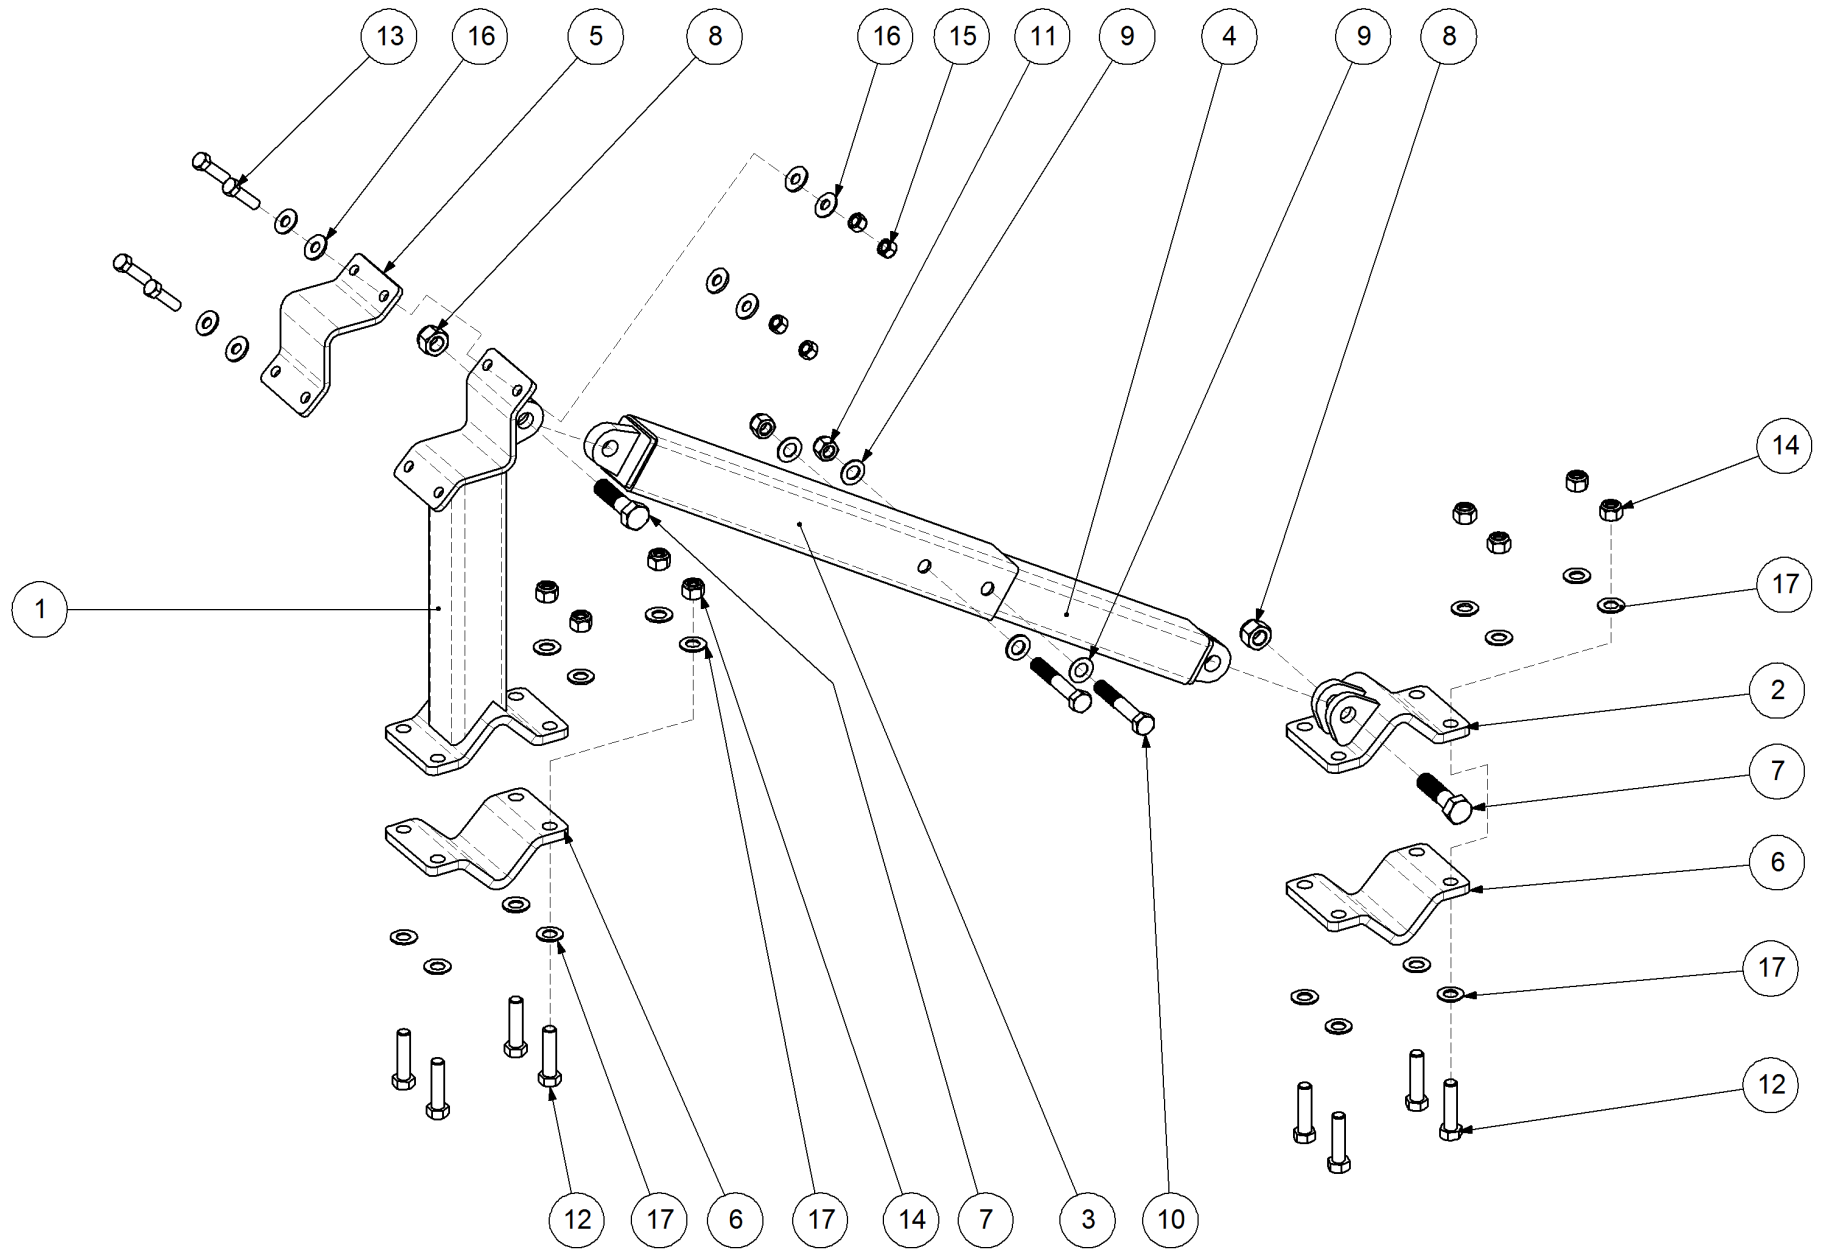

P/N 233600052 Rear Brace Assy - 3" Diamond

P/N 233600052 Rear Brace Assy - 3" Diamond

Key	Part Number	Description	Qty
1	233600053	Vertical Brace	1
2	233600055	Bottom Clamp - 3" Diamond	1
3	233600036	Diagonal / Brace - Female	1
4	233600040	Diagonal / Brace - Male	1
5	330331015	Clamp Plate - 75 x 75 RHS	1
6	233600058	Clamp Plate - 75 x 75 RHS Diamond	2
7	050200758	Bolt Hex Hd M20 x 75	2
8	080122000	Nut M20 Nyloc	2
9	085116000	Flat Washer 16 ID	4
10	050161008	Bolt Hex Hd M16 x 100	2
11	080121600	Nut M16 Nyloc	2
12	000160635	Bolt Hex Hd 5/8" UNC x 2-1/2"	8
13	000130505	Bolt Hex Hd 1/2" UNC x 2"	4
14	030130161	Nut 5/8" UNC Nyloc	8
15	030130131	Nut 1/2" UNC Nyloc	4
16	035113250	Flat Washer 1/2" ID	8
17	035116351	Flat Washer 5/8" ID	16

Key	Part Number	Description	Qty