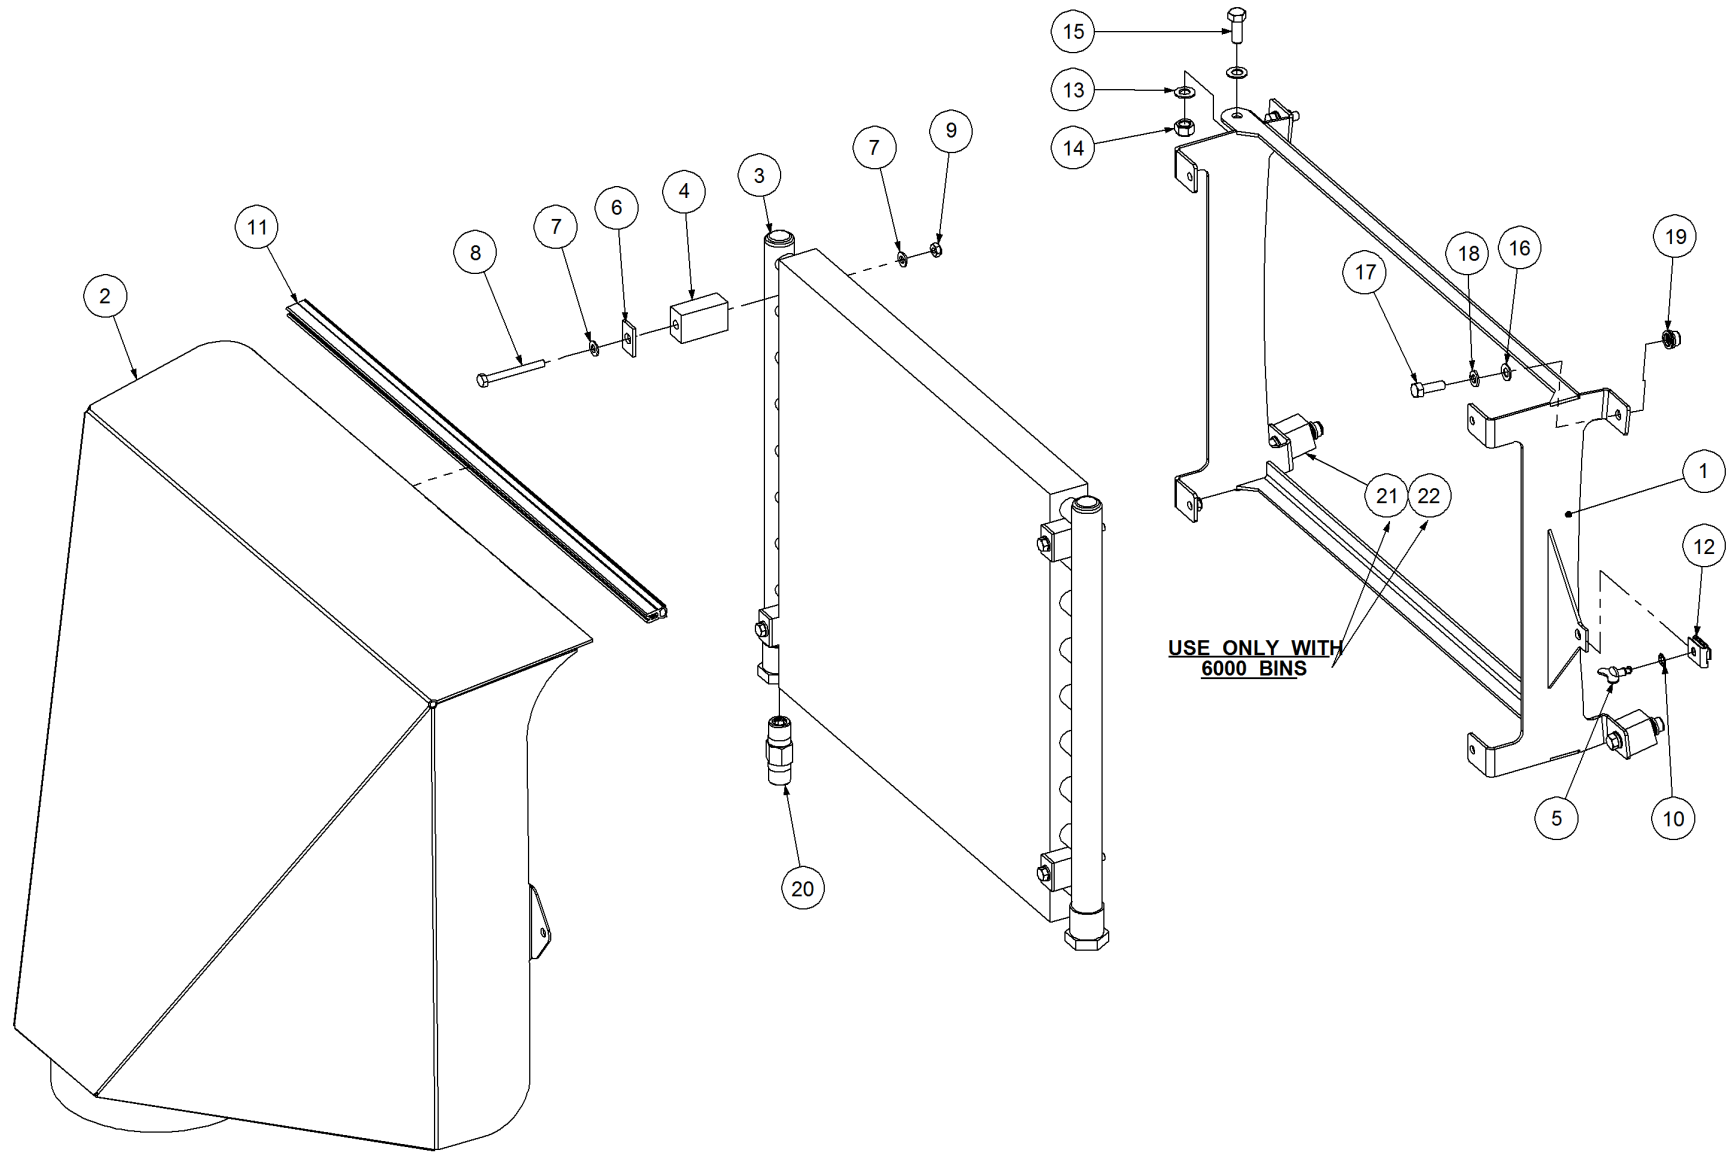

P/N 205600010 Cooler Assy

P/N 205600010 Cooler Assy

Key	Part Number	Description	Qty
1	205603001	Cooler Mount	1
2	205600001	Cooler Shroud	1
3	163109241	Oil Cooler	1
4	197203050	Rubber Cooler Mount	4
5	067852260	Wing Hd Stud -1/4 Turn Fastener	1
6	203154007	Spacer Washer	4
7	035106151	Flat Washer 1/4" ID	8
8	000060635	Bolt Hex Hd 1/4" UNC x 2-1/2"	4
9	030130061	Nut 1/4" UNC Nyloc	4
10	067853420	Retainer -1/4 Turn Fastener	1
11	205600006	Rubber Seal	1
12	067854101	Receptacle -1/4 Turn Fastener	1
13	035110191	Flat Washer 3/8" ID	4
14	030130101	Nut 3/8" UNC Nyloc	2
15	000100255	Bolt Hex Hd 3/8" UNC x 1"	2
16	035108161	Flat Washer 5/16" ID	4
17	000080255	Bolt Hex Hd 5/16" UNC x 1"	4
18	036108000	Spring Washer 5/16" ID	4
19	030170081	Nut 5/16" UNC Huck	4
20	200122350	Relief Valve	1
21	197203033	Cooler Mount Spacer Block	2
22	000080505	Bolt Hex Hd 5/16" UNC x 2"	2

Key	Part Number	Description	Qty