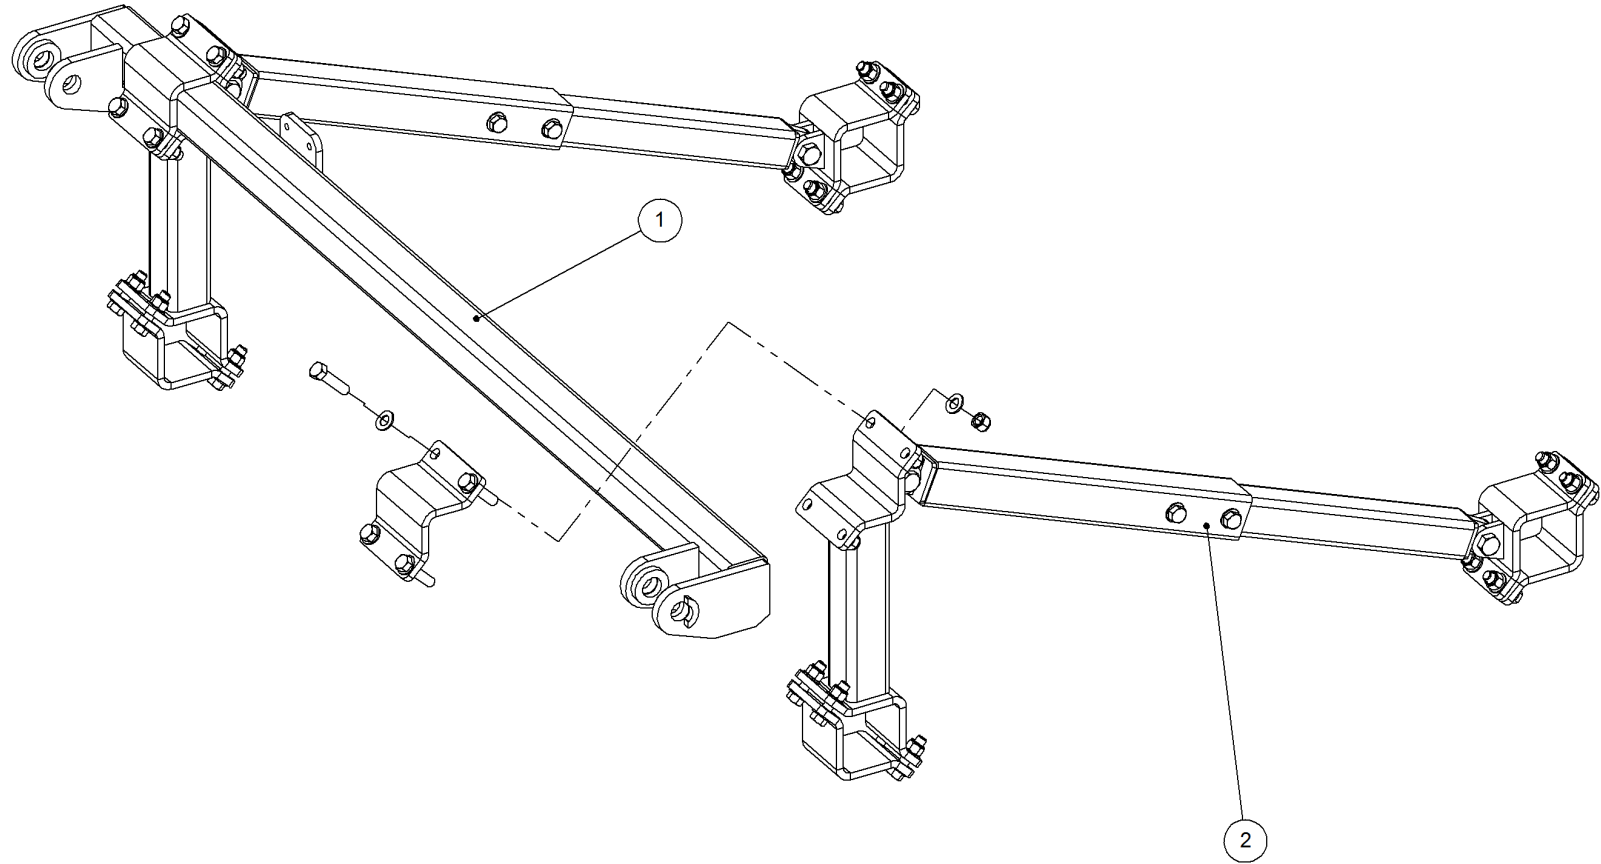

P/N 233600031

Mount Frame Assy - Universal 3" x 3" RHS

Key	Part Number	Description	Qty
1	330331009	Cross Beam	1
2	233600032	Rear Brace Assy	2

Key	Part Number	Description	Qty