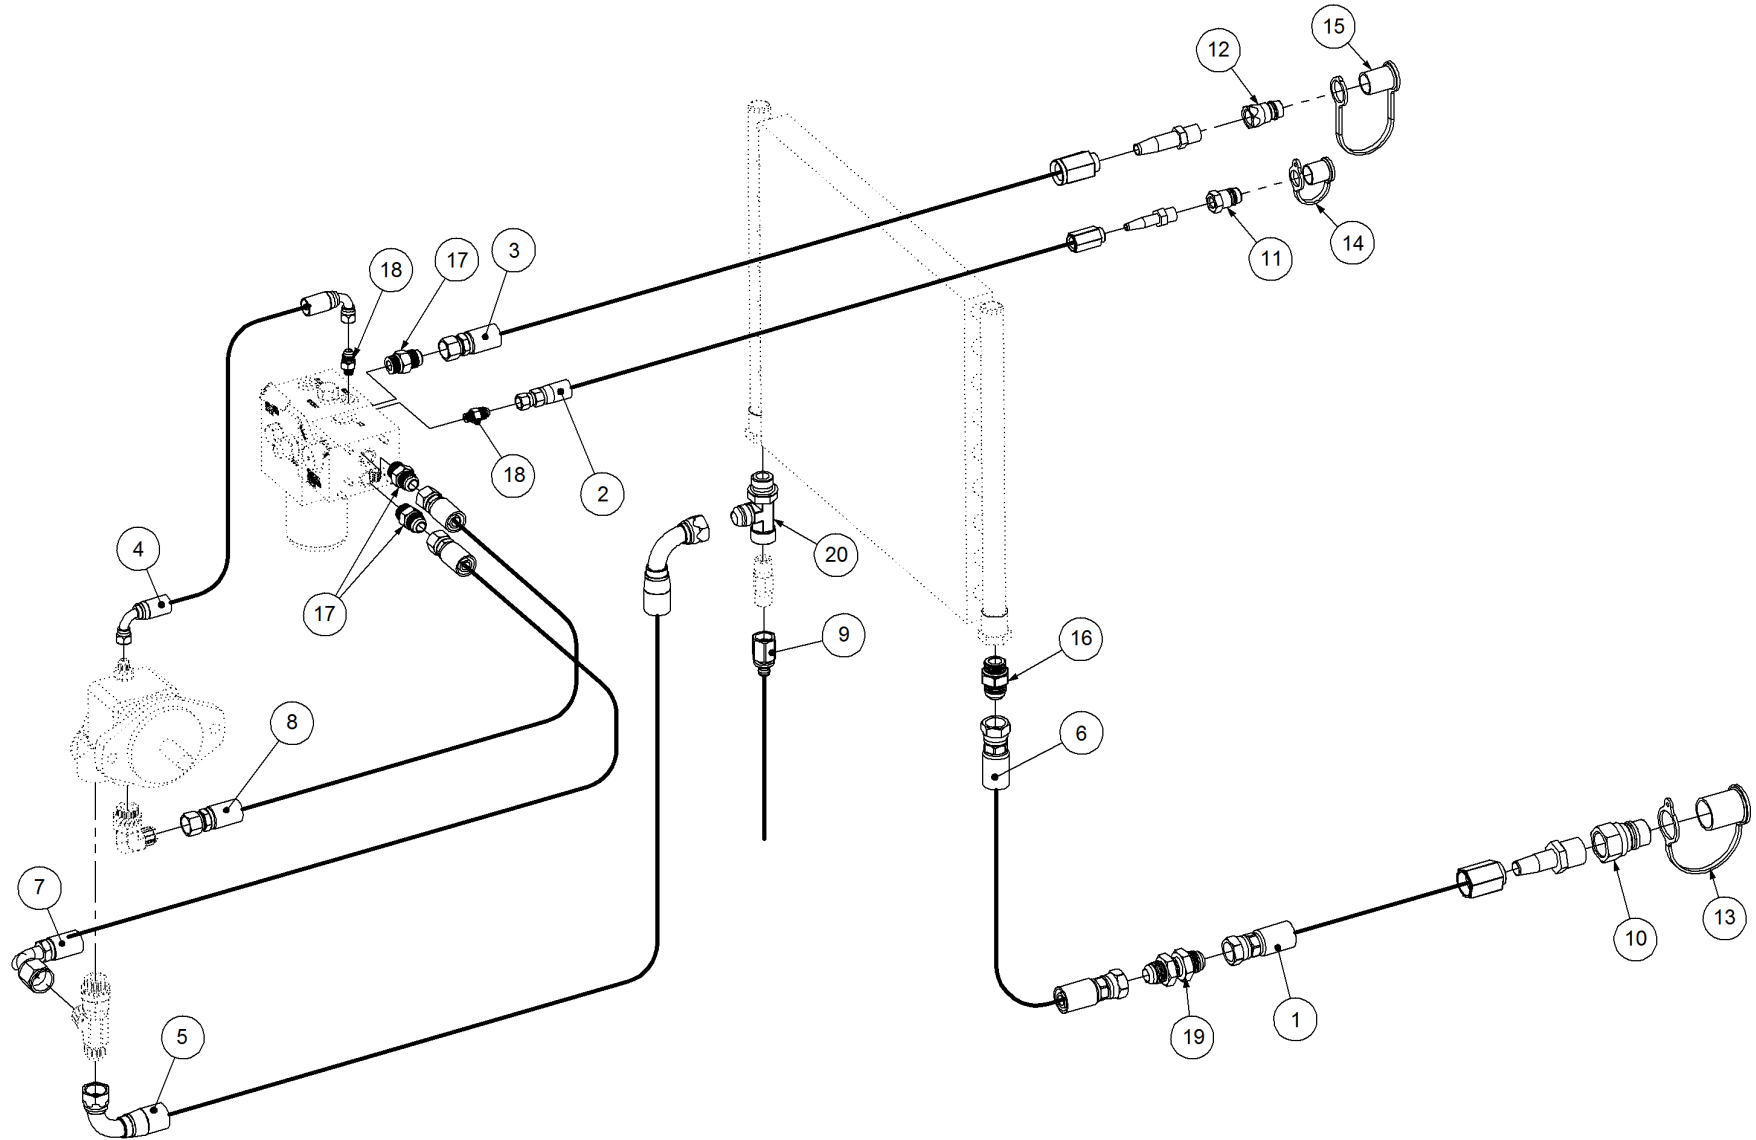

P/N 150000042 Hydraulic Hose & Fittings Kit

Key	Part Number	Description	Qty
1	150000047	Hyd Hose 3/4" SWB x 10389 Lg	1
2	150000039	Hyd Hose 3/8" SWB x 10369 Lg	1
3	150000037	Hyd Hose 5/8" DWB x 10383 Lg	1
4	150000051	Hyd Hose 3/8" SWB x 808 Lg	1
5	150000046	Hyd Hose 3/4" SWB x 1609 Lg	1
6	150000045	Hyd Hose 3/4" SWB x 1008 Lg	1
7	150000014	Hyd Hose 5/8" DWB x 729 Lg	1
8	150000007	Hyd Hose 5/8" DWB x 676 Lg	1
9	150000021	Hyd Hose 1/2" SFB x 1023 Lg	1
10	1524010-6PBSPP	Coupling Q/R Male - 1" BspF	1
11	1524010-3P	Coupling Q/R Male (poppet) - 3/8" NptF	1
12	1528010-4	Coupling Q/R Male - 1/2" NptF	1
13	1525209-6	Dust Cap - 1"	1
14	1525209-3M	Dust Cap - 3/8"	1
15	1525209-4M	Dust Cap - 1/2"	1
16	15212F5OX-S	Fitting - Connector 1-1/16" JicM x 1-1/16" UnoM	1
17	15210F5OX-S	Fitting - Connector 7/8" JicM x 7/8" UnoM	3
18	1526F5OX-S	Fitting - Connector 9/16" JicM x 9/16" UnoM	2
19	15212WTX-WLN-S	Fitting - Bulkhead 1-1/16" JicM	1
20	152JB7037	Fitting - Tee 1/2" BspF x 1-1/16" JicM x 1-1/16" UnoM	1

Key	Part Number	Description	Qty