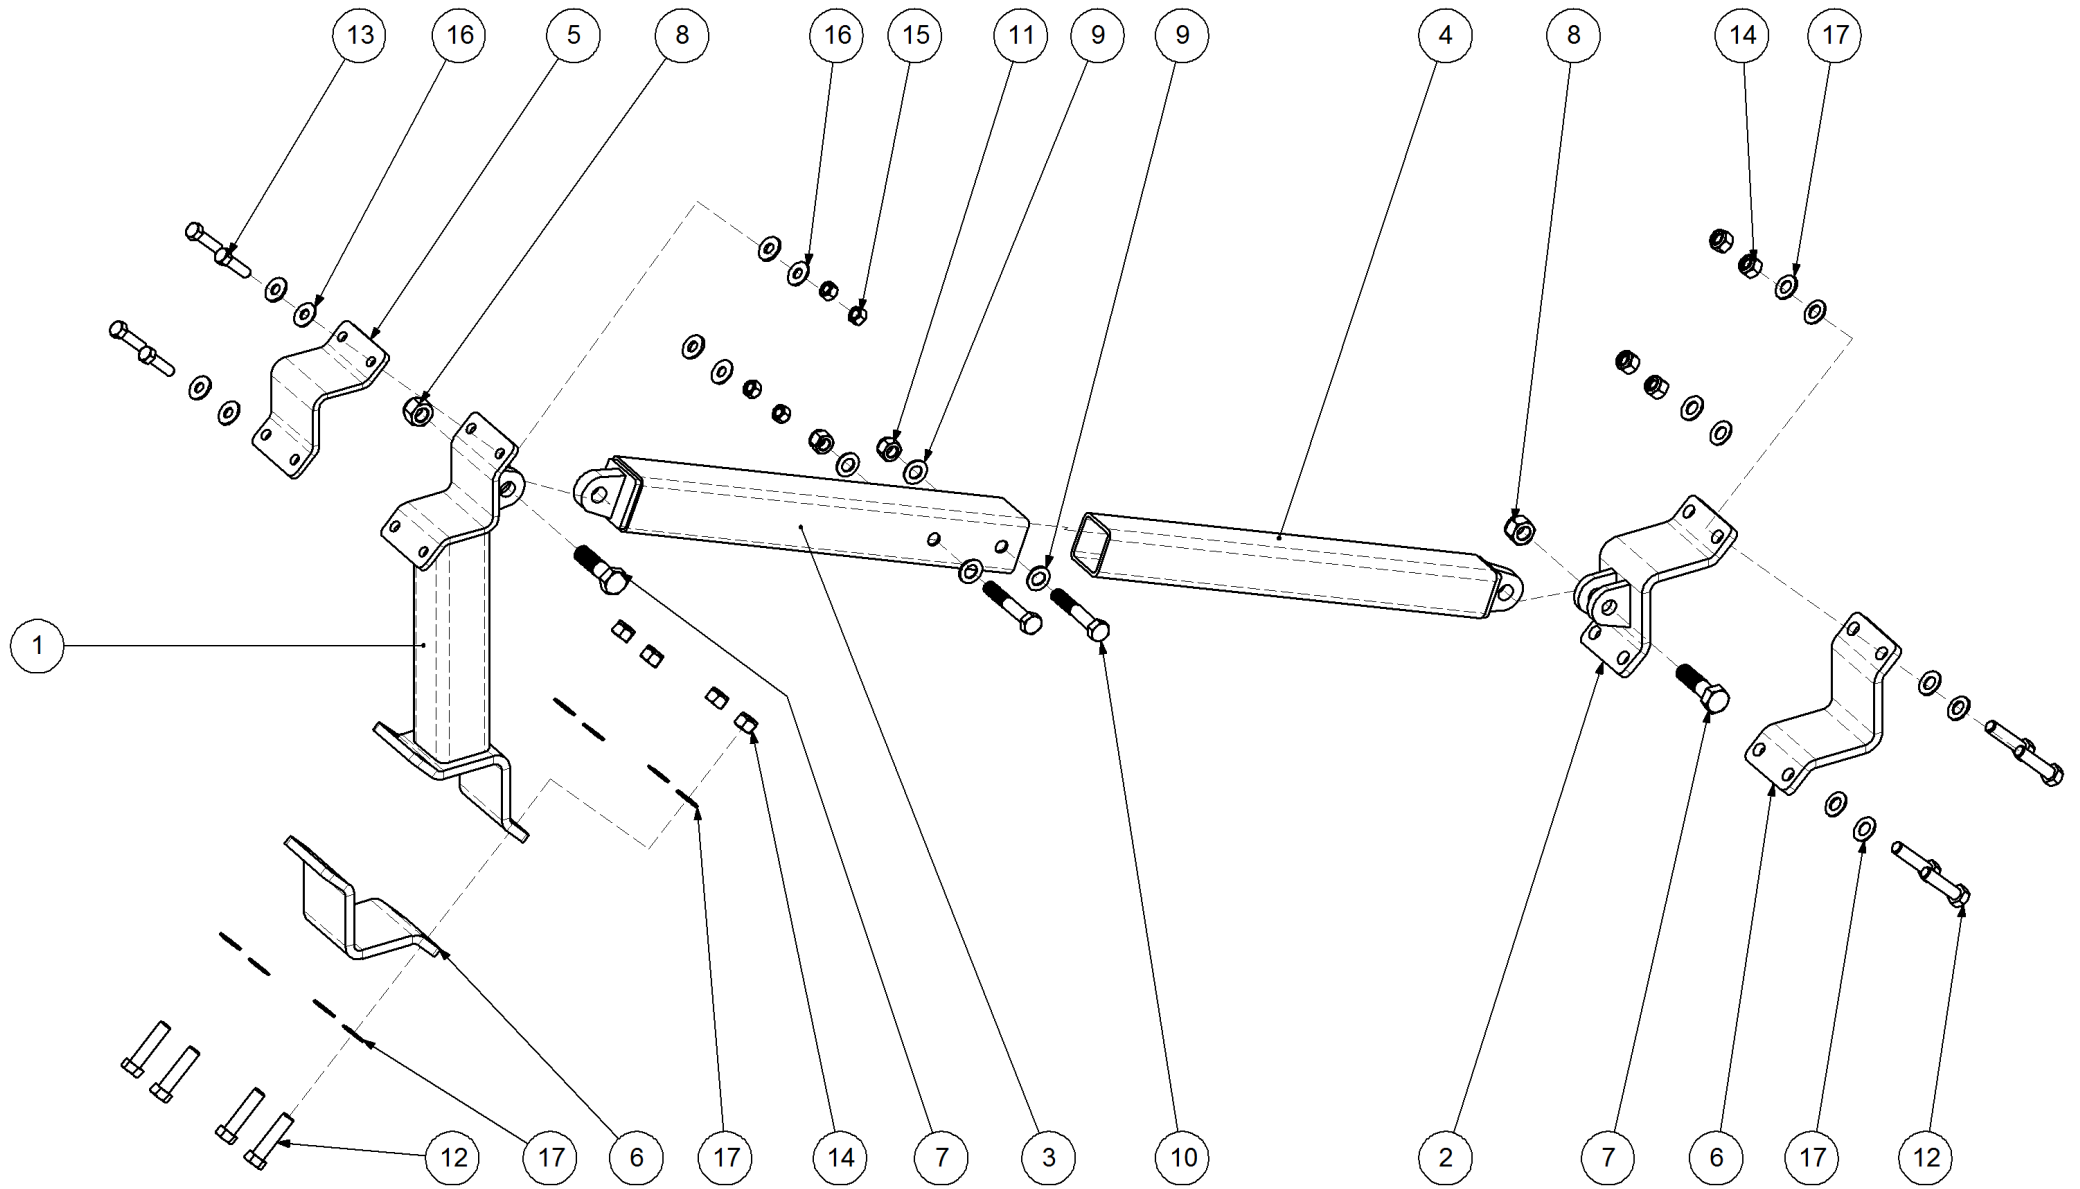

P/N 233600032 Rear Brace Assy

P/N 233600032 Rear Brace Assy

Key	Part Number	Description	Qty	Key	Part Number	Description	Qty
1	233600033	Vertical Brace	1				
2	233600035	Bottom Clamp	1				
3	233600036	Diagonal / Brace - Female	1				
4	233600040	Diagonal / Brace - Male	1				
5	330331015	Clamp Plate - 75 x 75 RHS	1				
6	330331016	Clamp Plate - 100 x 100 RHS	2				
7	050200758	Bolt Hex Hd M20 x 75	2				
8	080122000	Nut M20 Nyloc	2				
9	085116000	Flat Washer 16 ID	4				
10	050161008	Bolt Hex Hd M16 x 100	2				
11	080121600	Nut M16 Nyloc	2				
12	000160635	Bolt Hex Hd 5/8" UNC x 2-1/2"	8				
13	000130505	Bolt Hex Hd 1/2" UNC x 2"	4				
14	030130161	Nut 5/8" UNC Nyloc	8				
15	030130131	Nut 1/2" UNC Nyloc	4				
16	035113250	Flat Washer 1/2" ID	8				
17	035116351	Flat Washer 5/8" ID	16