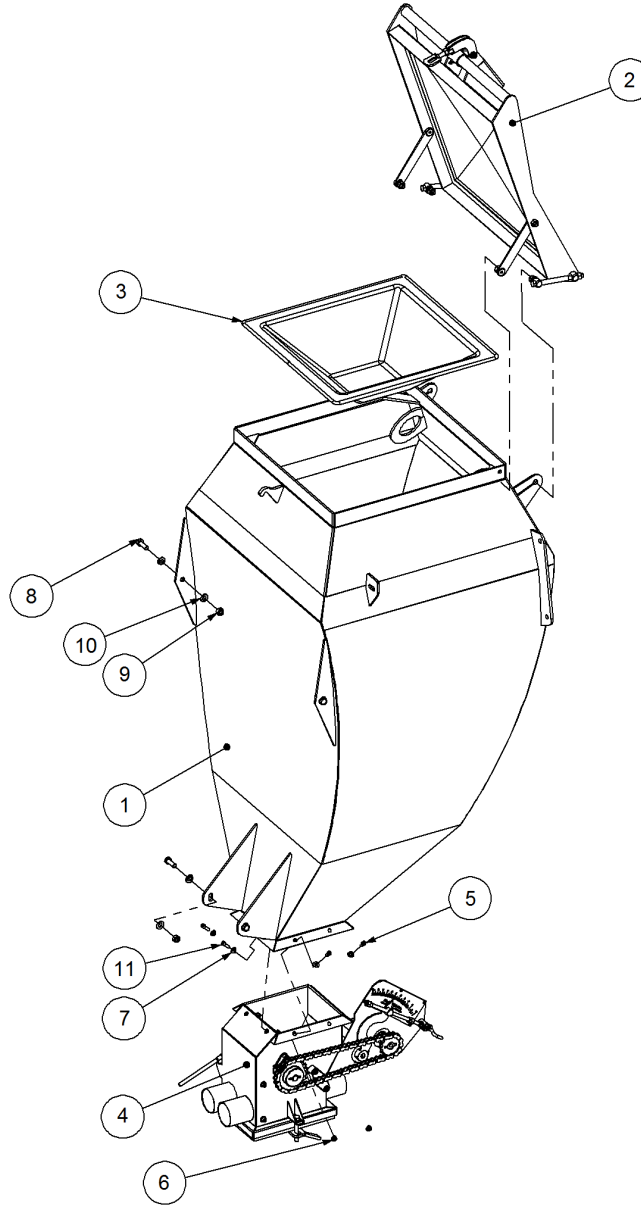

P/N 201300252 SSB Sub Assembly - 300L 2 Way Ground Drive

Key	Part Number	Description	Qty
1	201300001	Small Seeds Box - 300L	1
2	203150000	Lid Assy - Medium	1
3	203155001	Wire Basket	1
4	208202000	Metering Unit SSB - 2 Way Ground Drive	1
5	010106012	Cap Screw 1/4" UNC x 1/2"	6
6	030110061	Nut 1/4" UNC	6
7	035106151	Flat Washer 1/4" ID	8
8	050100308	Bolt Hex Hd M10 x 30	4
9	080121000	Nut M10 Nyloc	4
10	085110000	Flat Washer 10 ID	8
11	010106019	Cap Screw 1/4" UNC x 3/4"	2

Key	Part Number	Description	Qty