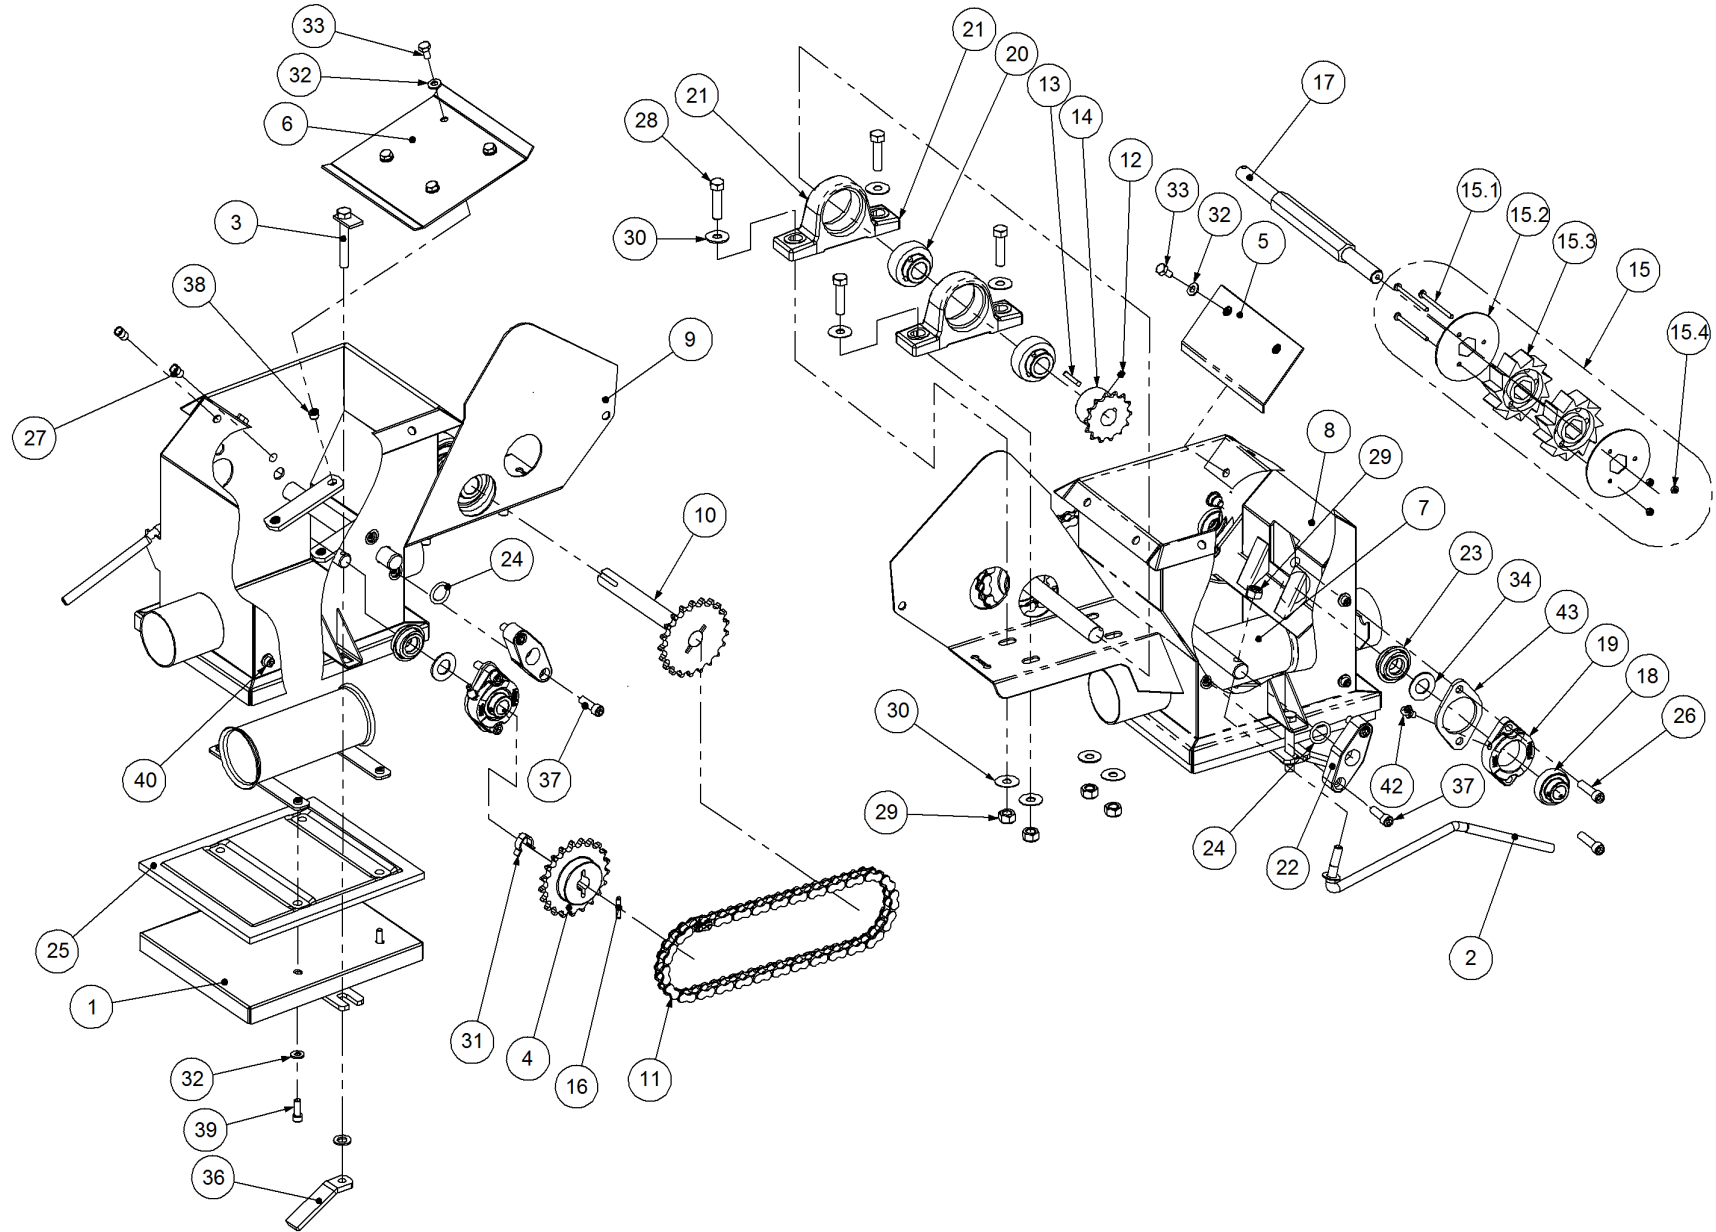

P/N 208103000 Metering Unit SSB - 1 Way Electric Drive

Key	Part Number	Description	Qty	Key	Part Number	Description	Qty
1	208100026	Bottom Door - SSB	1	29	030130101	Nut 3/8" UNC Nyloc	5
2	208100051	Cleanout Door Handle - SSB	1	30	035110251	Flat Washer 3/8" ID	8
3	208100061	Bottom Door Bolt - SSB	2	31	193003765	Retainer Clip - Sprocket	1
4	208100095	Sprocket (Plastic) 1/2" BS x 21T	1	32	035106151	Flat Washer 1/4" ID	14
5	208100071	Coarse Seeds Plate - SSB	1	33	000060135	Bolt Hex Hd 1/4" UNC x 1/2"	6
6	208100047	Clean Out Door - SSB	1	34	035316320	Flat Washer 5/8" ID S/Steel	2
7	208100028	Flow Through Tube	1	35	035110191	Flat Washer 3/8" ID	2
8	208100020	Port Plate - 1 Way	1	36	208100060	Handle - Bottom Door Fastener	2
9	208102002	Metering Unit SSB - 1 Way	1	37	010208025	Cap Screw 5/16" BSW x 1"	4
10	290602070	Drive Shaft & Sprocket - SSB	1	38	030170061	Nut 1/4" UNC Huck	4
11	290600899	Chain 1/2" AS Simplex	1	39	010106019	Cap Screw 1/4" UNC x 3/4"	4
12	013110613	Grub Screw 1/4" UNC x 1/2"	1	40	010106012	Cap Screw 1/4" UNC x 1/2"	4
13	182047430	Key 4.75 x 4.75 x 30mm	1	41	030170081	Nut 5/16" UNC Huck	8
14	290000031	Sprocket (Plastic) 1/2" BS x 14T - 3/4" ID	1	42	111206675	Grease Nipple 1/4" UNF - 67.5°	2
15	208100092	Spool Assy - SSB	1	43	197001626P	Gasket (Small) - Bearing	2
15.1	059604060	Bolt Pan Hd M4 x 60	3				
15.2	193001905	Spool Washer	2				
15.3	197018845	Spool	2				
15.4	080310041	Nut M4 S/Steel	3				
16	090105025	Roll Pin 3/16" x 1"	1				
17	208100100	Spool Shaft - SSB	1				
18	135320210	Bearing - 5/8" ID	2				
19	136520300	Bearing Housing	2				
20	135420412	Bearing - 3/4" ID	2				
21	136420500	Bearing Housing - Pillow Block	2				
22	137308846	Bush	2				
23	197161687	Seal 5/8" ID	2				
24	197192535	O'Ring 3/4" ID x 1" OD x 0.139"	2				
25	208100016	Door Rubber - SSB	1				
26	010208032	Cap Screw 5/16" BSW x 1-1/4"	4				
27	030170001	Nut 1/4" UNC Huck	2				
28	000100385	Bolt Hex Hd 3/8" UNC x 1-1/2"	4