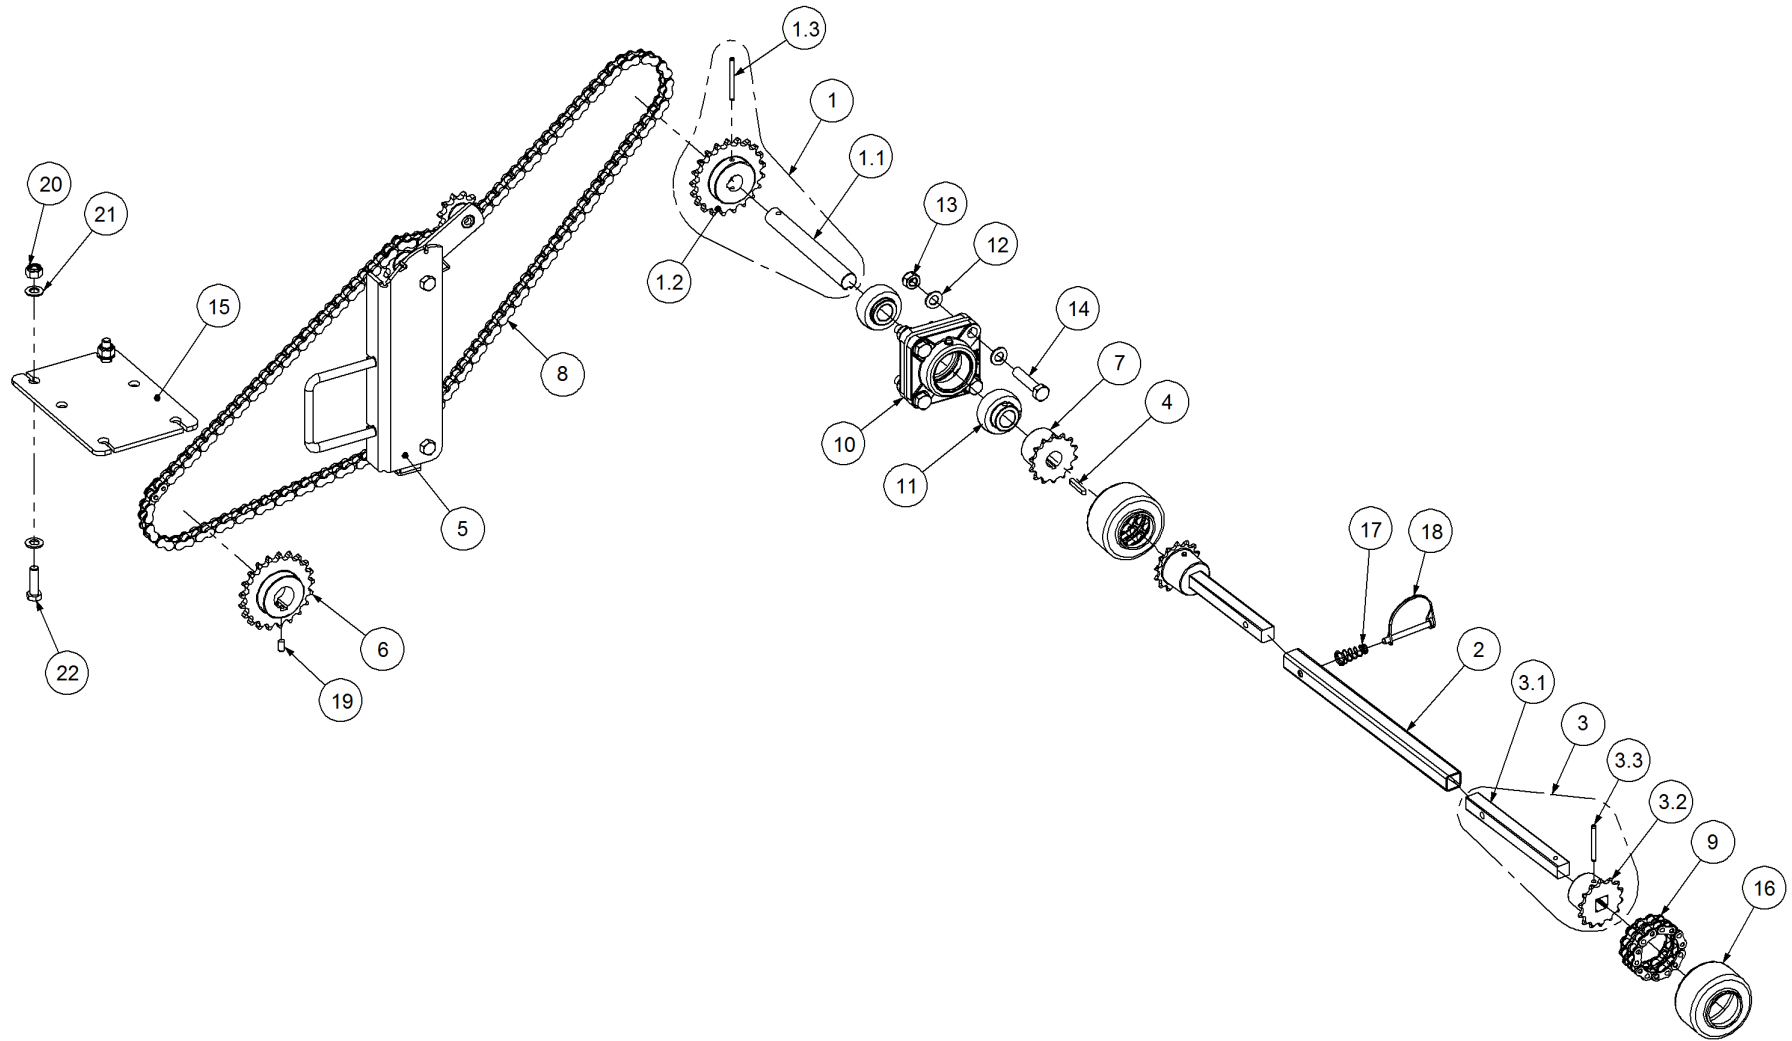

P/N 290603800 Drive Kit - SSB 300L TQ/TR Ground Drive

Key	Part Number	Description	Qty
1	290602070	Drive Shaft & Sprocket - SSB	1
1.1	290602073	Drive Shaft - SSB	1
1.2	290602074	Sprocket (Plastic) 1/2" BS x 21T	1
1.3	090105050	Roll Pin 3/16" x 2"	1
2	290452075	Drive Tube	1
3	290000011	Drive Shaft w/- Sprocket	2
3.1	290000012	Drive Shaft	2
3.2	126131406	Sprocket (Plastic) 1/2" BS x 14T - 16 Sq	2
3.3	090105044	Roll Pin 3/16" x 1-3/4"	2
4	182047430	Key 4.75 x 4.75 x 30mm	1
5	290000021	Tensioner Assembly - SSB	1
6	290000115	Sprocket (Plastic) 1/2" BS x 21T	1
7	290000031	Sprocket (Plastic) 1/2" BS x 14T - 3/4" ID	1
8	290603899	Chain 1/2" BS Simplex	1
9	125412120	Chain 1/2" BS Duplex 13L	2
10	136620401	Bearing Housing	2
11	135420412	Bearing - 3/4" ID	2
12	085110000	Flat Washer 10 ID	8
13	080121000	Nut M10 Nyloc	4
14	050100508	Bolt Hex Hd M10 x 50	4
15	290600065	Relocation Plate - T Box	1
16	131000004	Chain Boot	2
17	124112032	Spring - Compression	1
18	095306050	Lynch Pin 1/4"	1
19	013110613	Grub Screw 1/4" UNC x 1/2"	2
20	030130101	Nut 3/8" UNC Nyloc	2
21	035110191	Flat Washer 3/8" ID	4
22	000100325	Bolt Hex Hd 3/8" UNC x 1-1/4"	2

Key	Part Number	Description	Qty