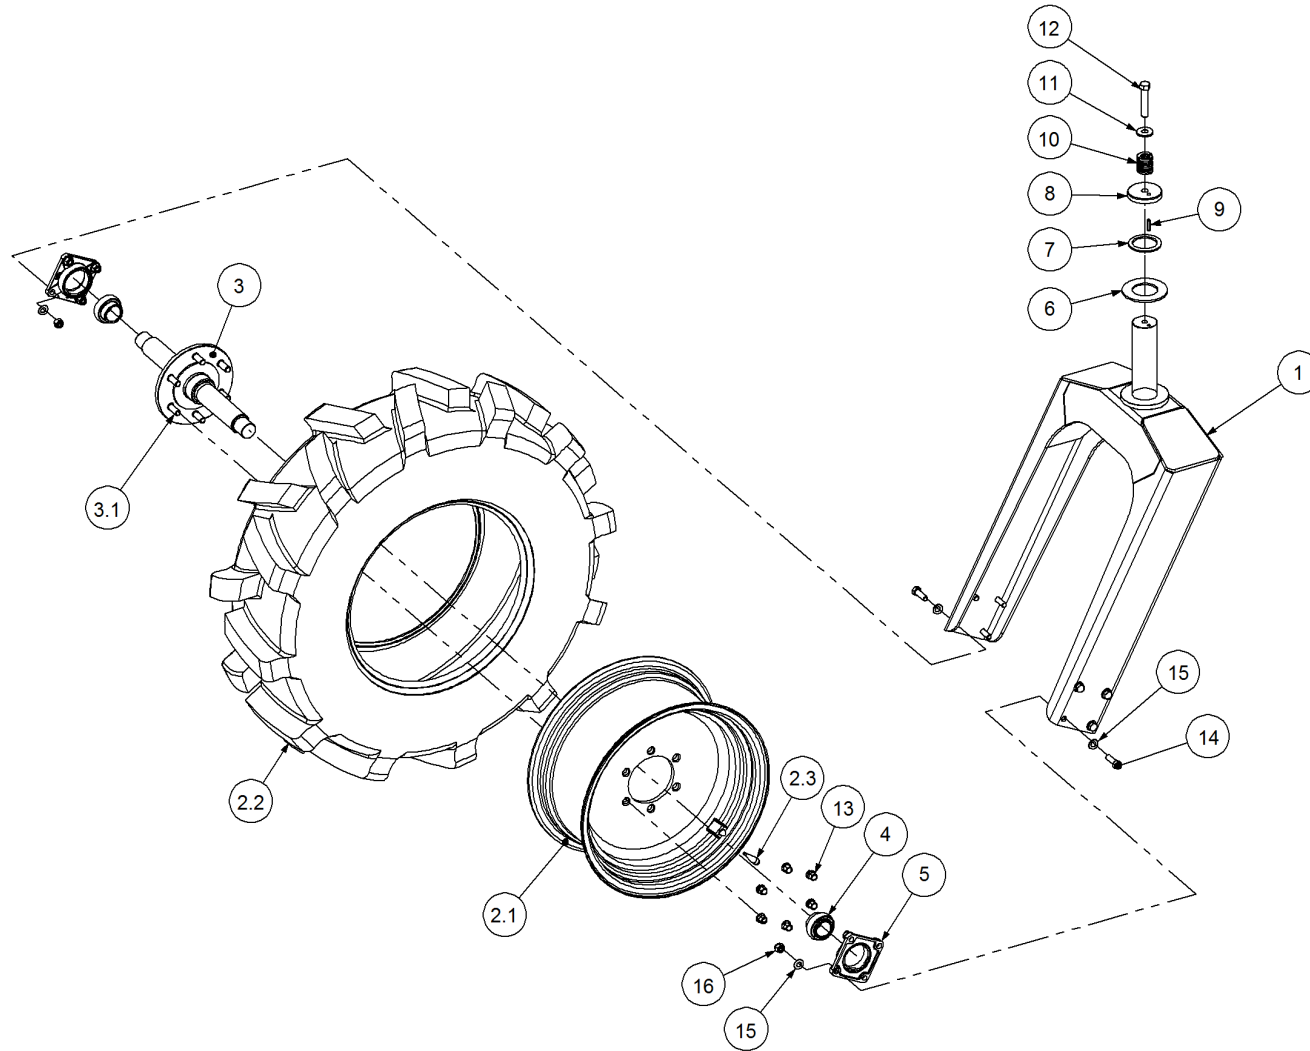

Key	Part Number	Description	Qty
-----	-------------	-------------	-----

P/N 220602100 Castor Assembly (15.5/80 x 24 Tyre)

Key	Part Number	Description	Qty
1	220600101	Castor Fork	1
2	298152416	Wheel Assy 15.5/80 x 24 6 Stud	1
2.1	140122406	Rim W12 x 24 6 stud	1
2.2	142152416	Tyre Gripster 15.5/80 x 24	1
2.3	142000218	Valve Stem	1
3	220600021	Castor Axle	1
3.1	056180600	Wheel Stud M18	6
4	135421050	Bearing 50 ID	2
5	136621000	Bearing Housing - 4 Bolt	2
6	193140078	Wear Ring	1
7	193100766	Brake Disc	1
8	220300036	Castor Head Cap	1
9	090110038	Spirol Pin 3/8" Dia x 1-1/2"	1
10	124125065	Compression Spring 25 ID	1
11	220602078	Spring Locator	1
12	000191005	Bolt Hex Hd 3/4" UNC x 4"	1
13	080161801	Wheel Nut M18	6
14	000160505	Bolt Hex Hd 5/8" UNC x 2"	8
15	035116351	Flat Washer 5/8" ID	16
16	030130161	Nut 5/8" UNC Nyloc	8