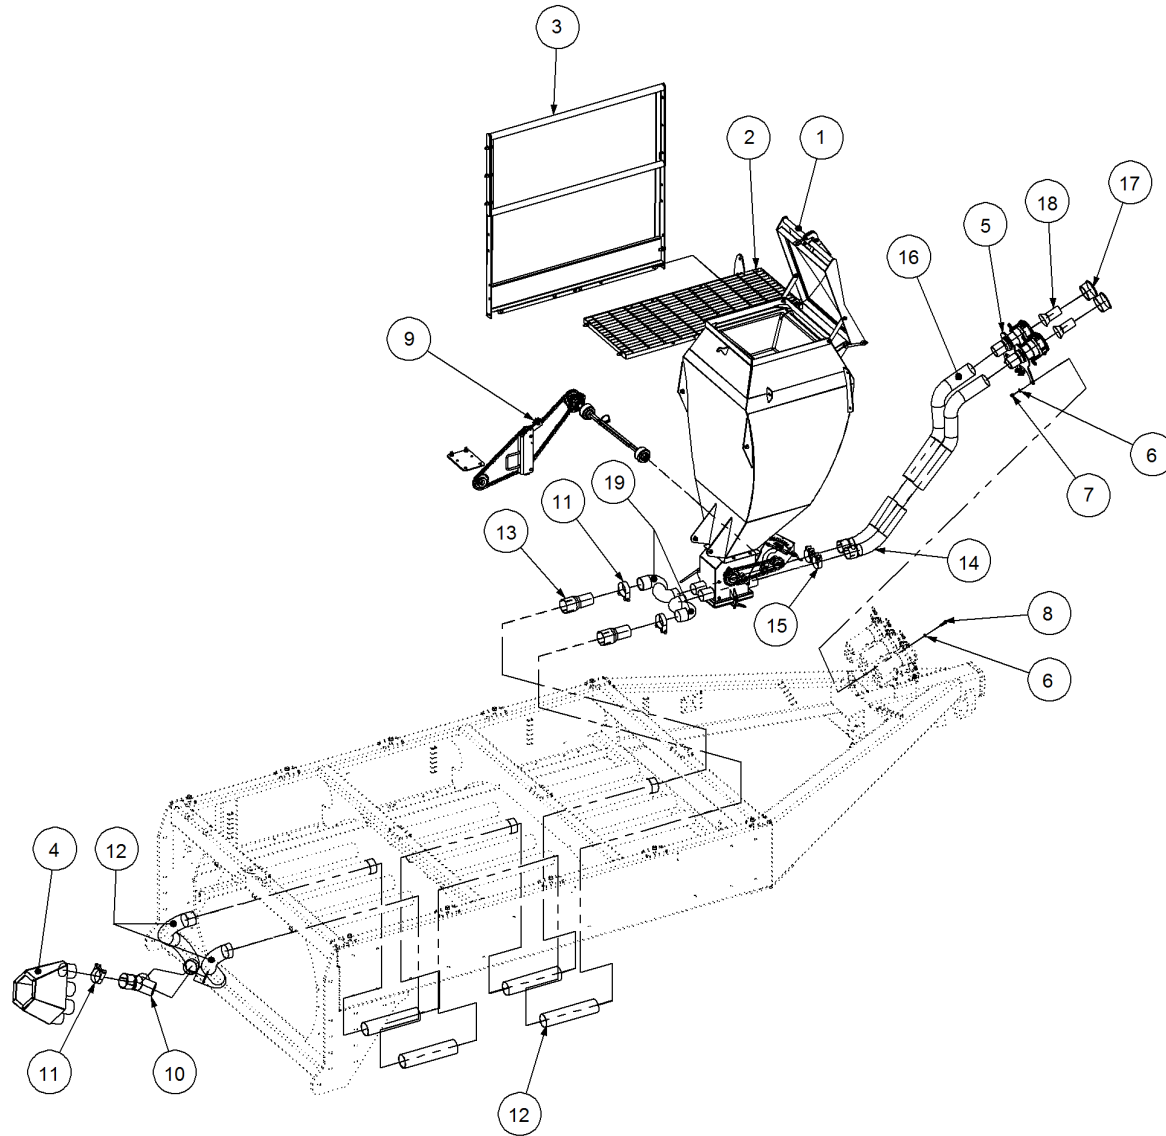

P/N 201300105 SSB Kit - 300L 2 Way Ground Drive

Key	Part Number	Description	Qty	Key	Part Number	Description	Qty
1	201300252	SSB Sub Assembly - 300L 2 Way Ground Drive	1				
2	201300216	SSB Walkway Kit - 300L	1				
3	201300211	SSB Handrail Kit - 300L	1				
4	259602009	Blower Outlet - 7 Outlet	1				
5	214602051	Breakaway & Coupling Assembly	2				
6	085110000	Flat Washer 10 ID	8				
7	080121000	Nut M10 Nyloc	4				
8	050100308	Bolt Hex Hd M10 x 30	4				
9	290603800	Drive Kit - SSB 300L TQ/TR Ground Drive	1				
10	208090300	Y Piece 3" ID	1				
11	100074079	Hose Clamp - Mikalor 74 - 79	3				
12	109400076	Hose Ribbed Bore 76 Dia	5				
13	208000075	Reducer 3" ID x 2-1/2" OD	2				
14	193045212	Elbow 2-1/2" Dia	2				
15	100064067	Hose Clamp - Mikalor 64 - 67	2				
16	109600064	Hose Abrasive Resistant 64 Dia	2				
17	108000075	Plug - 3" Female	2				
18	208063044	Air Restrictor	2				
19	109200064	Hose Ductaflex 63 Dia	1