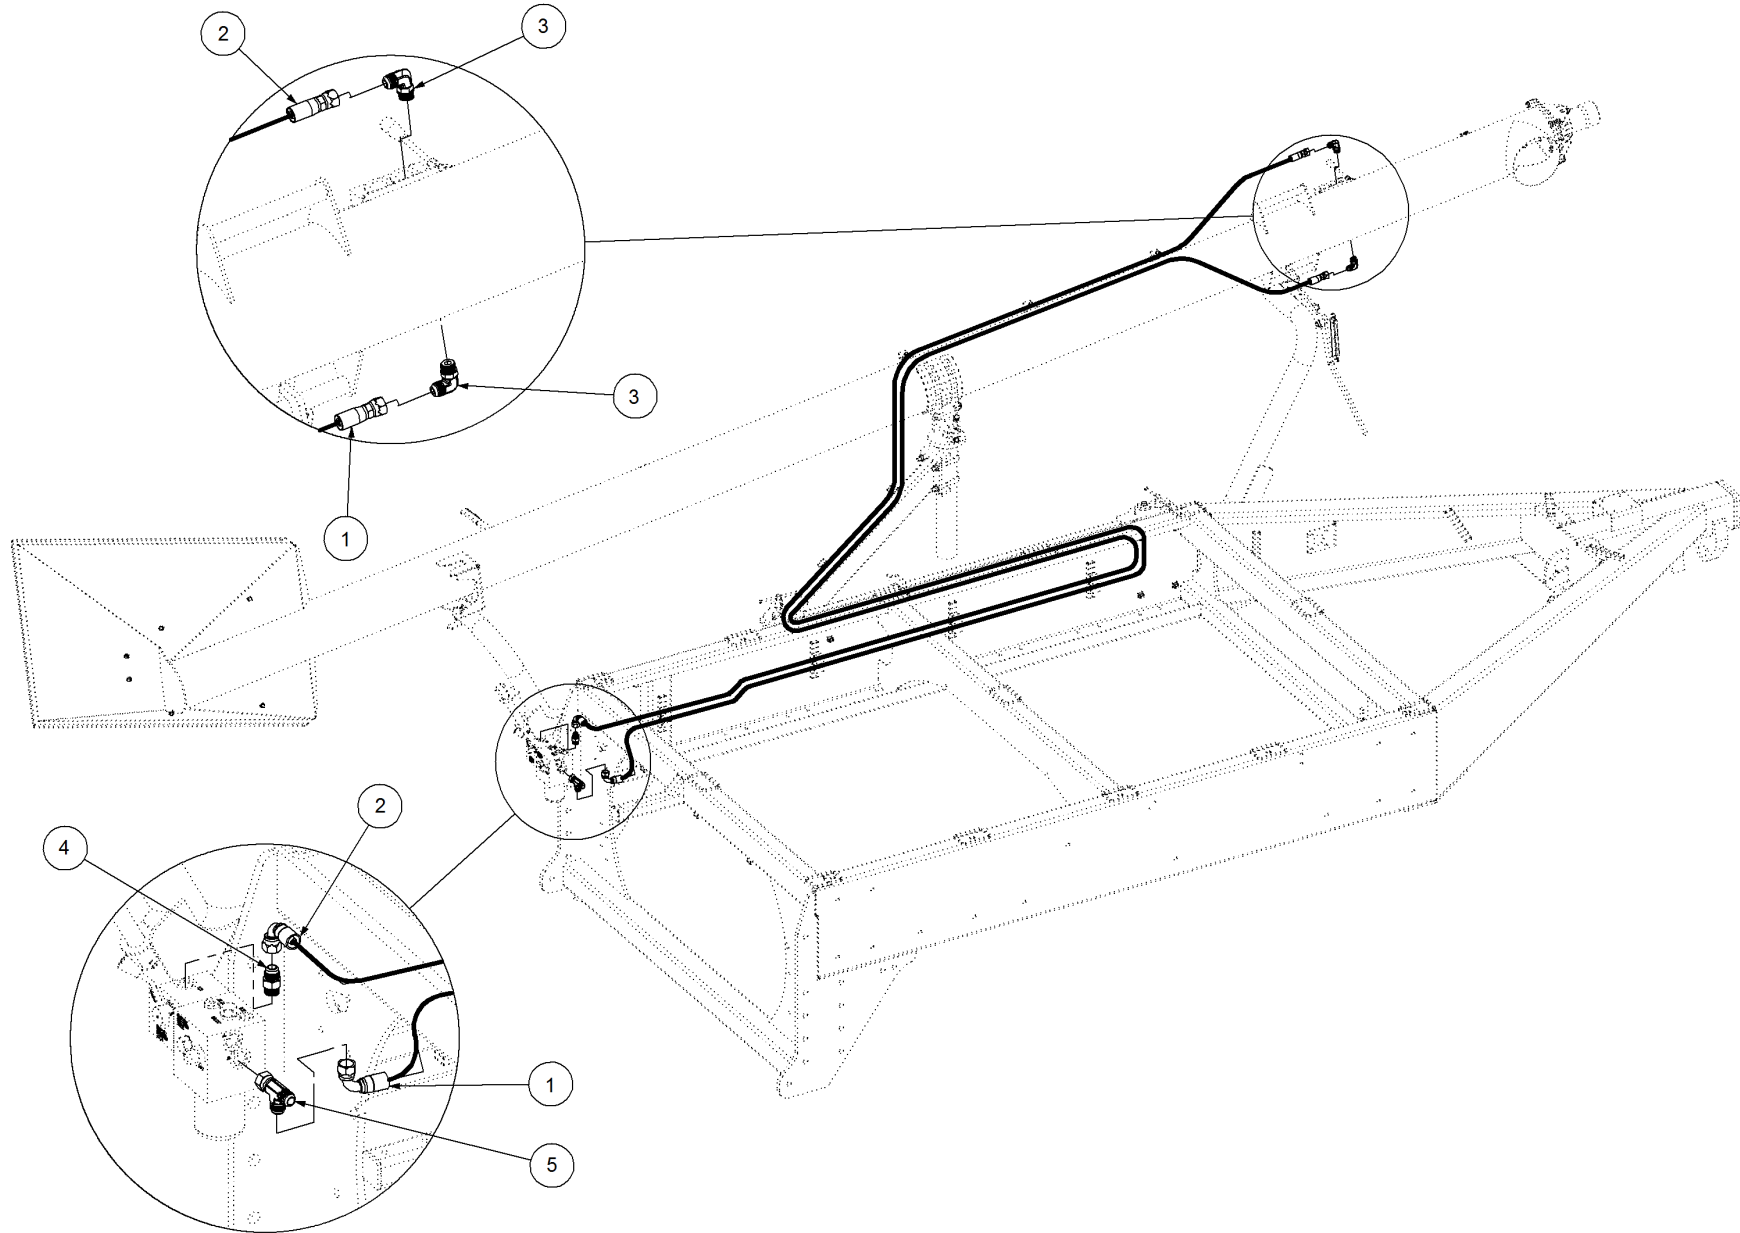

P/N 150000132 Hydraulic Hose & Fittings Kit

Key	Part Number	Description	Qty
1	150000133	Hyd Hose 1/2" DWB x 9500 Lg	1
2	150000134	Hyd Hose 1/2" DWB x 9800 Lg	1
3	15210C5OX-S	Fitting - Elbow 90° 7/8" JicM x 7/8" UnoM	2
4	15210F5OX-S	Fitting - Connector 7/8" JicM x 7/8" UnoM	1
5	15210R6X-S	Fitting - Tee 7/8" JicM x 7/8" JicM x 7/8" JicF	1

Key	Part Number	Description	Qty