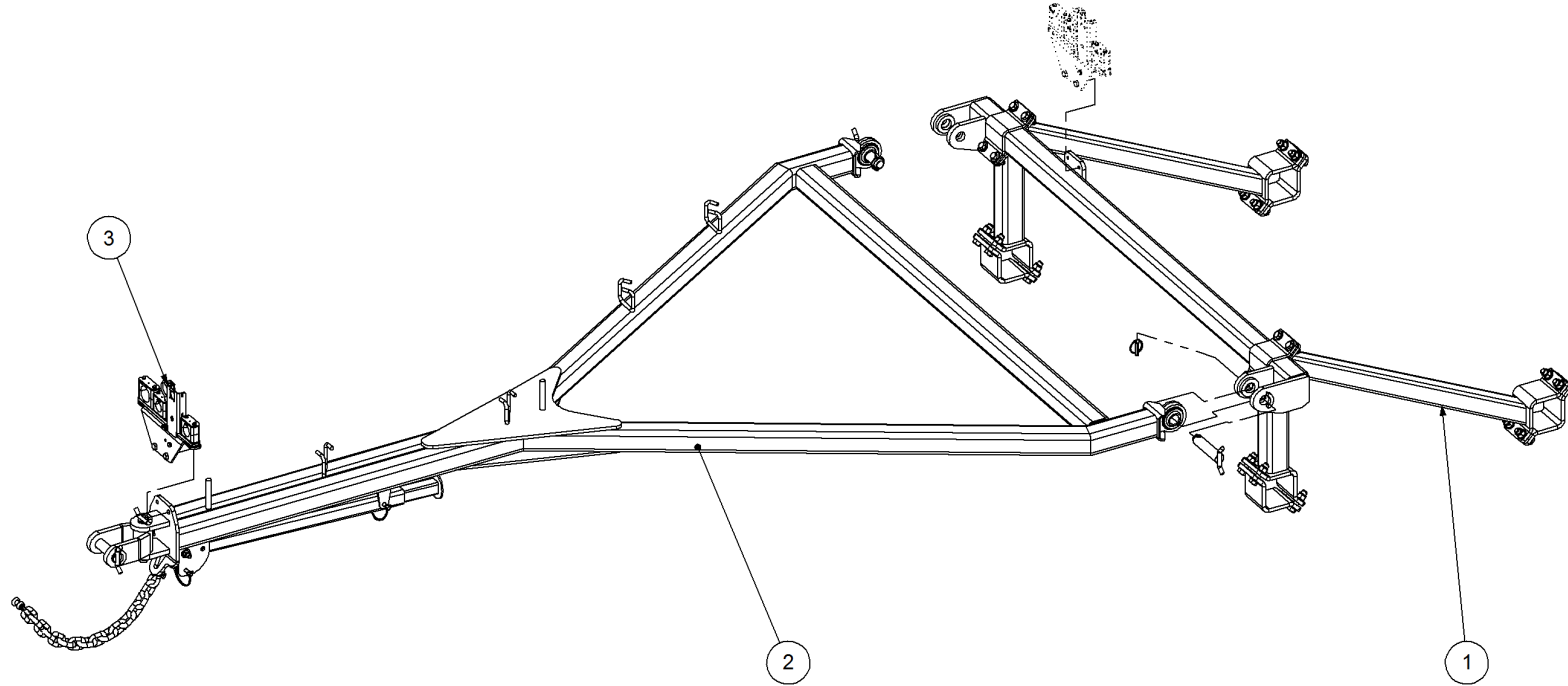

P/N 233600000   A Frame Pull Kit - 850 Bar Crs

Key	Part Number	Description	Qty
1	233600001	Mount Frame Assy - 850 Bar Crs	1
2	300571530	Rear 'A' Frame Assy	1
3	233260120	Hyd Hose & Electrical Connector Assy	1

Key	Part Number	Description	Qty