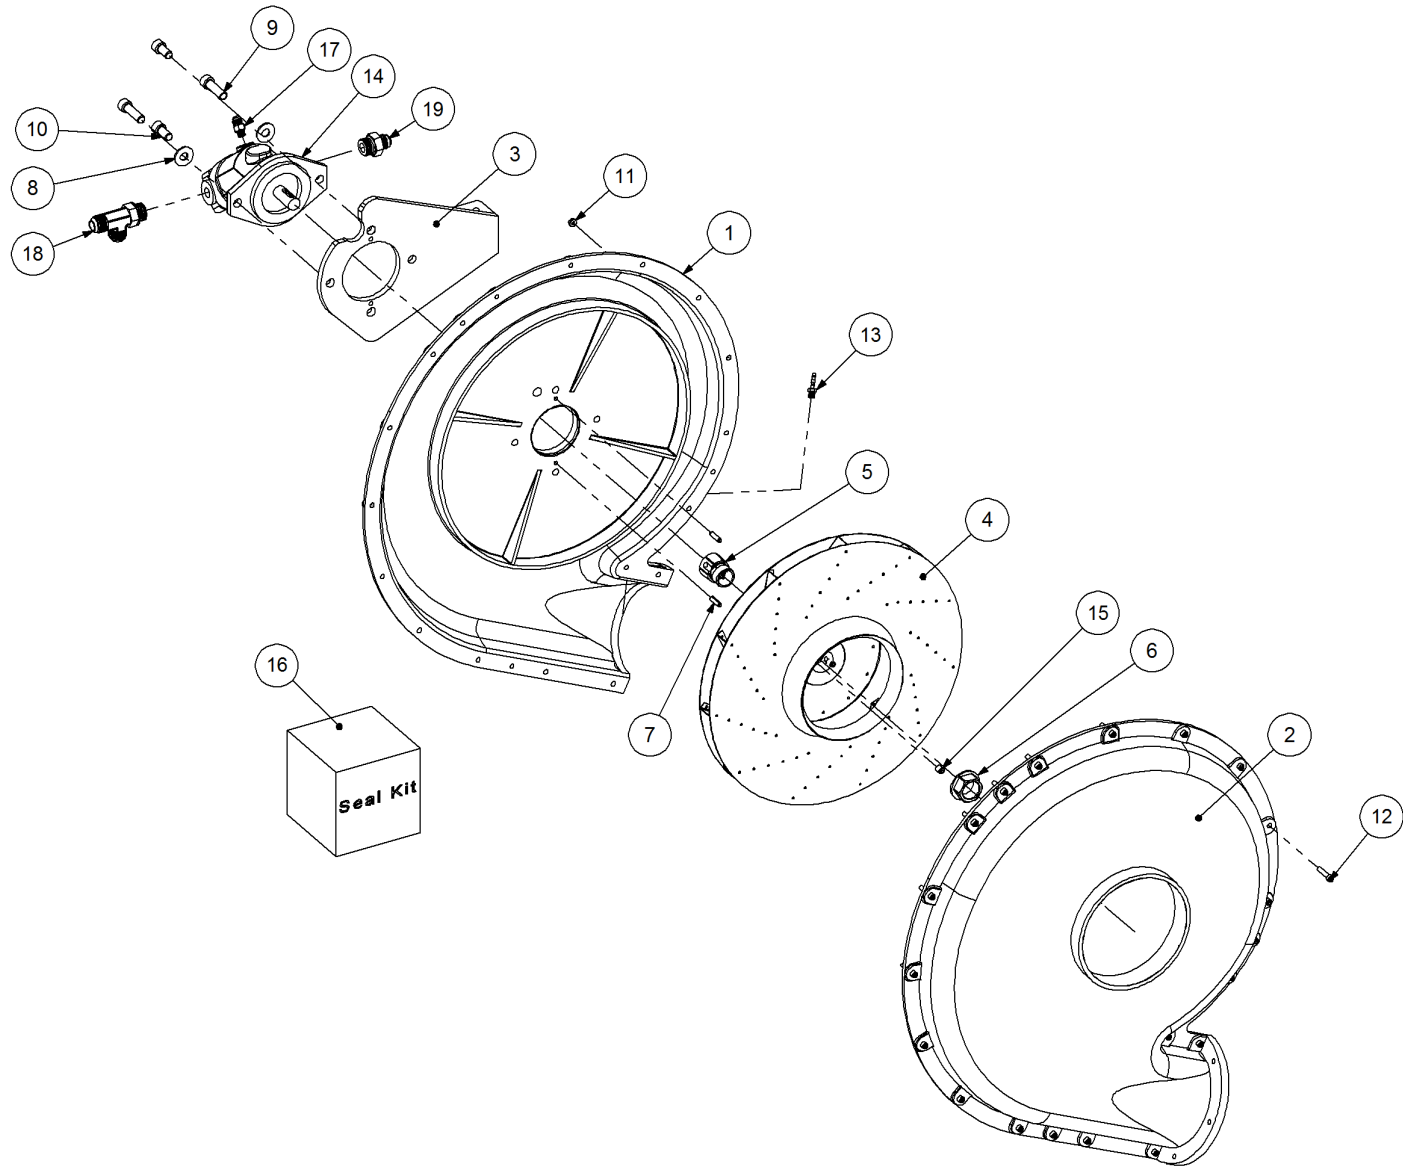

P/N 251902000 Blower - Rexroth

Key	Part Number	Description	Qty
1	259000006	Blower Housing - Drive Side	1
2	259000003	Blower Housing - Intake Side	1
3	259000021	Blower Mount	1
4	259000010	Blower Impeller	1
5	259000032	Blower Taper Bush - 20mm	1
6	259000030	Blower Taper Bush Nut	1
7	090106025	Roll Pin 1/4" x 1"	2
8	035113250	Flat Washer 1/2" ID	2
9	010113045	Cap Screw 1/2" UNC x 1-3/4"	2
10	010113025	Cap Screw 1/2" UNC x 1"	2
11	030130061	Nut 1/4" UNC Nyloc	20
12	010106032	Cap Screw 1/4" UNC x 1-1/4"	20
13	106030302	Fitting - Connector 3/16" BspM x 1/8" Hose	1
14	259000052	Hydraulic Motor - Rexroth	1
15	013121012	Grub Screw 3/8" UNC x 1/2" (Oval)	2
16	158823508	Seal Kit suits Rexroth	1
17	1526F5OX-S	Fitting - Connector 9/16" JicM x 9/16" UnoM	1
18	15212R5OX-S	Fitting - Tee 1-1/16" JicM x 1-1/16" JicM x 1-1/16" UnoM	1
19	15210-12F5OX-S	Fitting - Connector 7/8" JicM x 1-1/16" UnoM	1

Key	Part Number	Description	Qty