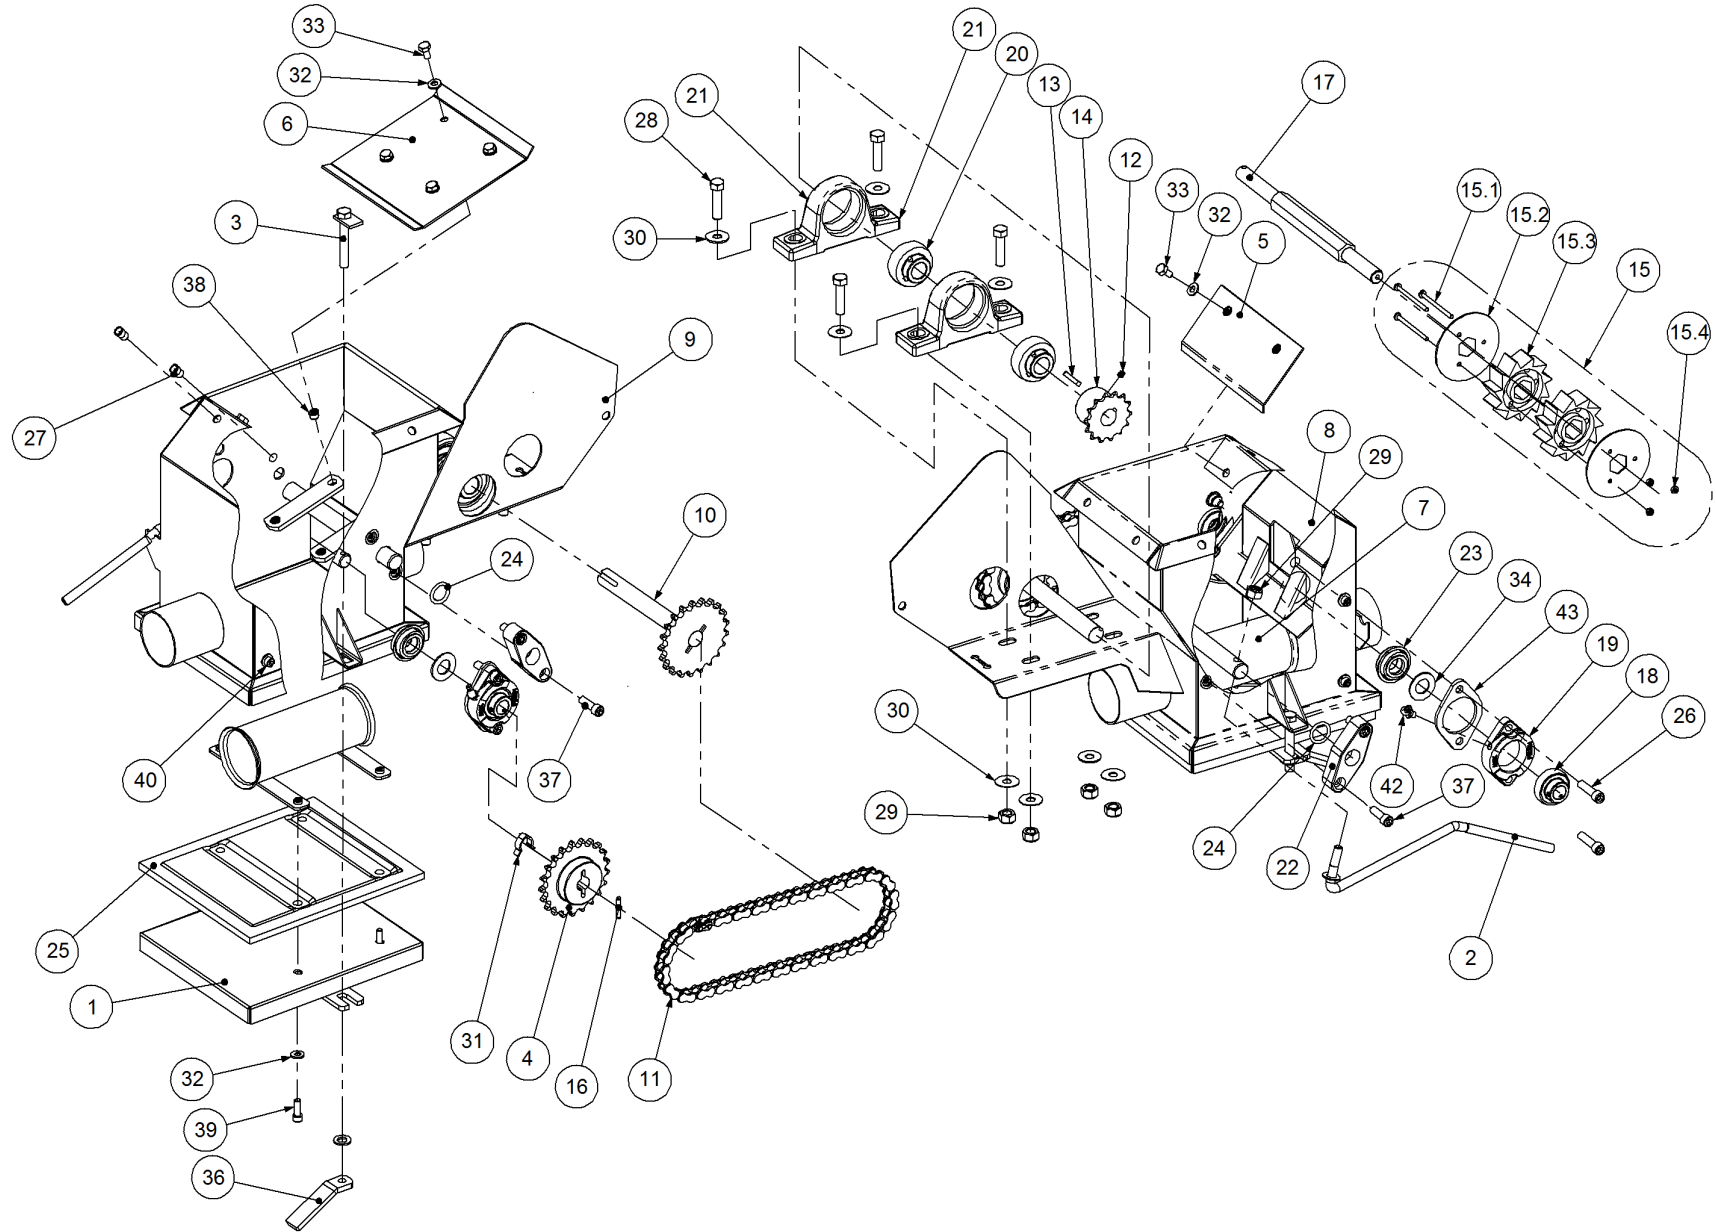

P/N 208103000 Metering Unit SSB - 1 Way Electric Drive

Key	Part Number	Description	Qty	Key	Part Number	Description	Qty
1	208100026	Bottom Door - SSB	1	29	030130101	Nut 3/8" UNC Nyloc	5
2	208100051	Cleanout Door Handle - SSB	1	30	035110251	Flat Washer 3/8" ID	8
3	208100061	Bottom Door Bolt - SSB	2	31	193003765	Retainer Clip - Sprocket	1
4	208100095	Sprocket (Plastic) 1/2" BS x 21T	1	32	035106151	Flat Washer 1/4" ID	14
5	208100071	Coarse Seeds Plate - SSB	1	33	000060135	Bolt Hex Hd 1/4" UNC x 1/2"	6
6	208100047	Clean Out Door - SSB	1	34	035316320	Flat Washer 5/8" ID S/Steel	2
7	208100028	Flow Through Tube	1	35	035110191	Flat Washer 3/8" ID	2
8	208100020	Port Plate - 1 Way	1	36	208100060	Handle - Bottom Door Fastener	2
9	208102002	Metering Unit SSB - 1 Way	1	37	010208025	Cap Screw 5/16" BSW x 1"	4
10	290602070	Drive Shaft & Sprocket - SSB	1	38	030170061	Nut 1/4" UNC Huck	4
11	290600899	Chain 1/2" AS Simplex	1	39	010106019	Cap Screw 1/4" UNC x 3/4"	4
12	013110613	Grub Screw 1/4" UNC x 1/2"	1	40	010106012	Cap Screw 1/4" UNC x 1/2"	4
13	182047430	Key 4.75 x 4.75 x 30 Lg	1	41	030170081	Nut 5/16" UNC Huck	8
14	290000031	Sprocket (Plastic) 1/2" BS x 14T - 3/4" ID	1	42	111206675	Grease Nipple 1/4" UNF - 67.5°	2
15	208100092	Spool Assy - SSB	1	43	197001626P	Gasket (Small) - Bearing	2
15.1	059604060	Bolt Pan Hd M4 x 60	3				
15.2	193001905	Spool Washer	2				
15.3	197018845	Spool	2				
15.4	080310041	Nut M4 S/Steel	3				
16	090105025	Roll Pin 3/16" x 1"	1				
17	208100100	Spool Shaft - SSB	1				
18	135320210	Bearing - 5/8" ID	2				
19	136520300	Bearing Housing	2				
20	135420412	Bearing - 3/4" ID	2				
21	136420500	Bearing Housing - Pillow Block	2				
22	137308846	Bush	2				
23	197161687	Seal 5/8" ID	2				
24	197192535	O'Ring 3/4" ID x 1" OD x 0.139"	2				
25	208100016	Door Rubber - SSB	1				
26	010208032	Cap Screw 5/16" BSW x 1-1/4"	4				
27	030170001	Nut 1/4" UNC Huck	2				
28	000100385	Bolt Hex Hd 3/8" UNC x 1-1/2"	4