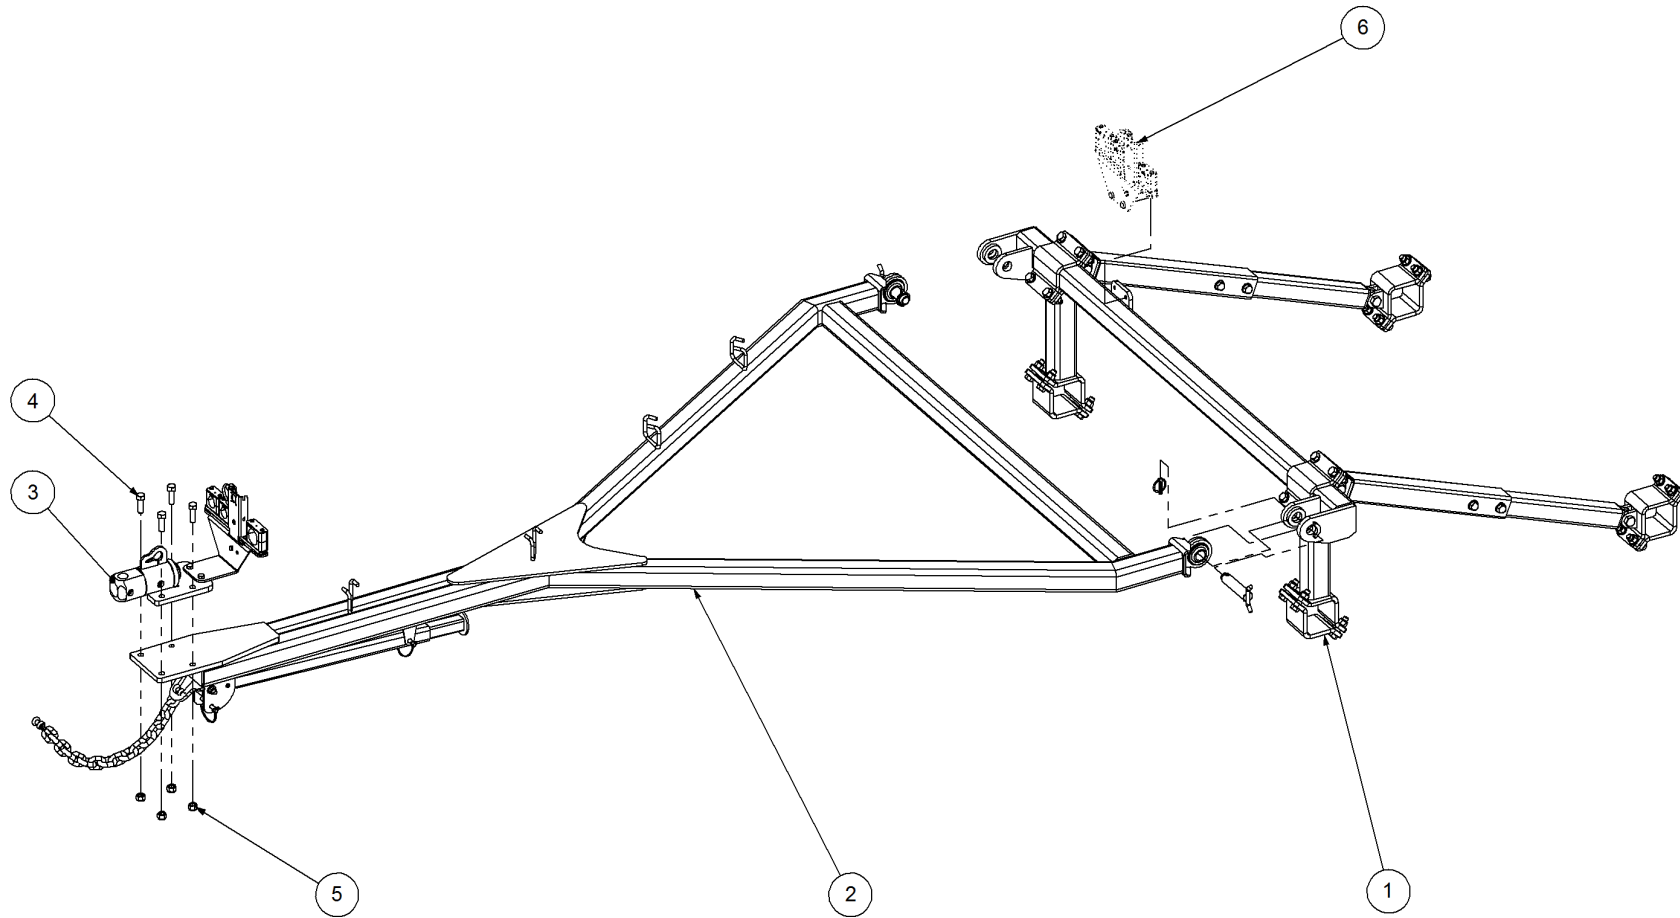

Key	Part Number	Description	Qty
-----	-------------	-------------	-----

P/N 233600090

A Frame Pull Kit - suits 4500 TQC

Key	Part Number	Description	Qty
1	233600031	Mount Frame Assy - Universal 3" x 3" RHS	1
2	305100206	Rear 'A' Frame Assy (4500 TQ)	1
3	233390030	Swivel Hitch	1
4	000160505	Bolt Hex Hd 5/8" UNC x 2"	4
5	030130161	Nut 5/8" UNC Nyloc	4
6	233260120	Hyd Hose & Electrical Connector Assy	1