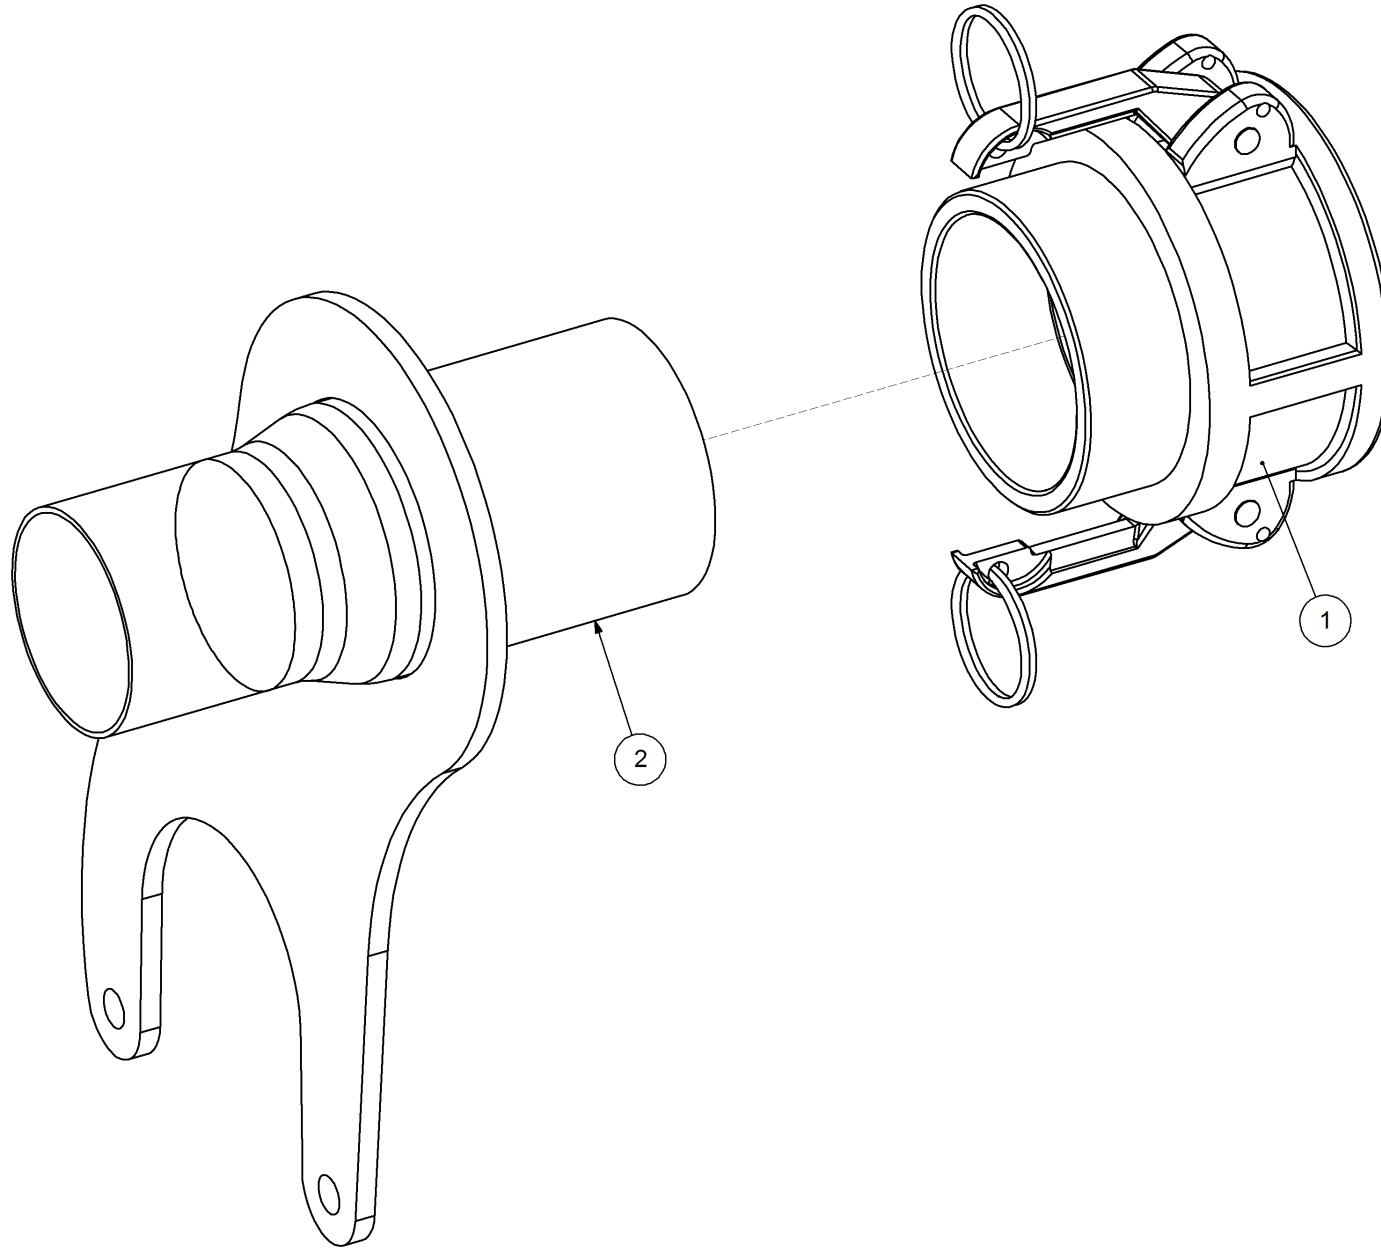

P/N 214602051

Breakaway & Coupling Assembly

Key	Part Number	Description	Qty
1	108000176	Coupling - 3" Female	1
2	214602052	Camlock Breakaway - SSB	1

Key	Part Number	Description	Qty