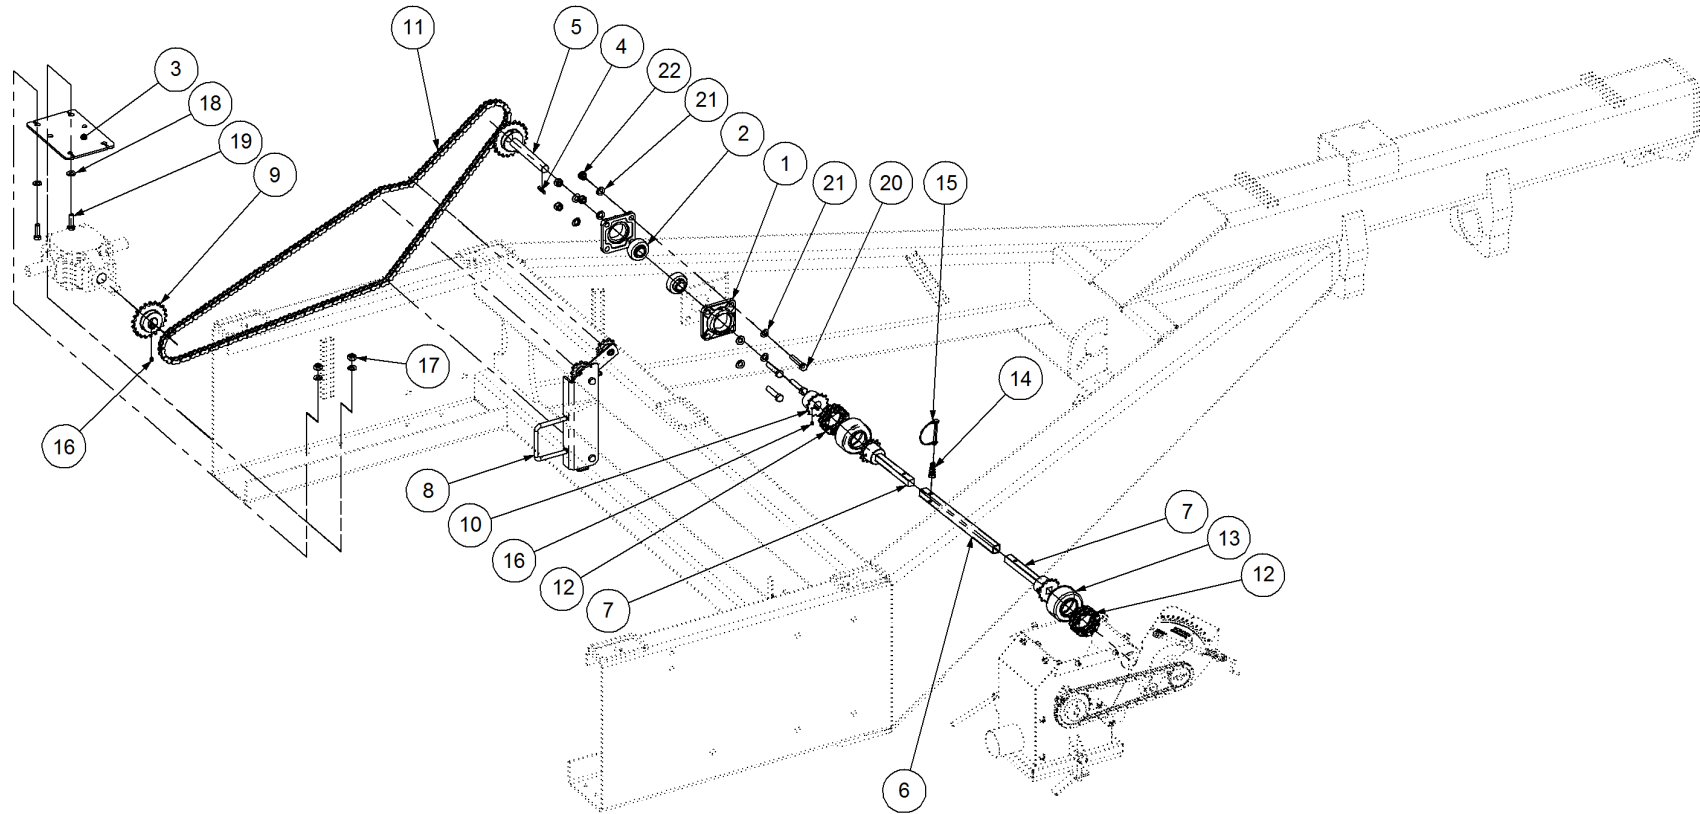

P/N 290602800 Drive Kit - SSB 300L

Key	Part Number	Description	Qty
1	136620401	Bearing Housing	2
2	135420412	Bearing - 3/4" ID	2
3	290600065	Relocation Plate - T Box	1
4	182047430	Key 4.75 x 4.75 x 30 Lg	1
5	290602070	Drive Shaft & Sprocket - SSB	1
6	290452075	Drive Tube	1
7	290000011	Drive Shaft w/- Sprocket	2
8	290000021	Tensioner Assembly - SSB	1
9	290000115	Sprocket (Plastic) 1/2" BS x 21T	1
10	290000031	Sprocket (Plastic) 1/2" BS x 14T - 3/4" ID	1
11	290602899	Chain 1/2" BS Simplex	1
12	125412120	Chain 1/2" BS Duplex 13L	2
13	131000004	Chain Boot	2
14	124112032	Spring - Compression	1
15	095306050	Lynch Pin 1/4"	1
16	013110606	Grub Screw 1/4" UNC x 1/4"	2
17	030130101	Nut 3/8" UNC Nyloc	2
18	035110191	Flat Washer 3/8" ID	4
19	000100325	Bolt Hex Hd 3/8" UNC x 1-1/4"	2
20	050100508	Bolt Hex Hd M10 x 50	4
21	085110000	Flat Washer 10 ID	8
22	080121000	Nut M10 Nyloc	4

Key	Part Number	Description	Qty