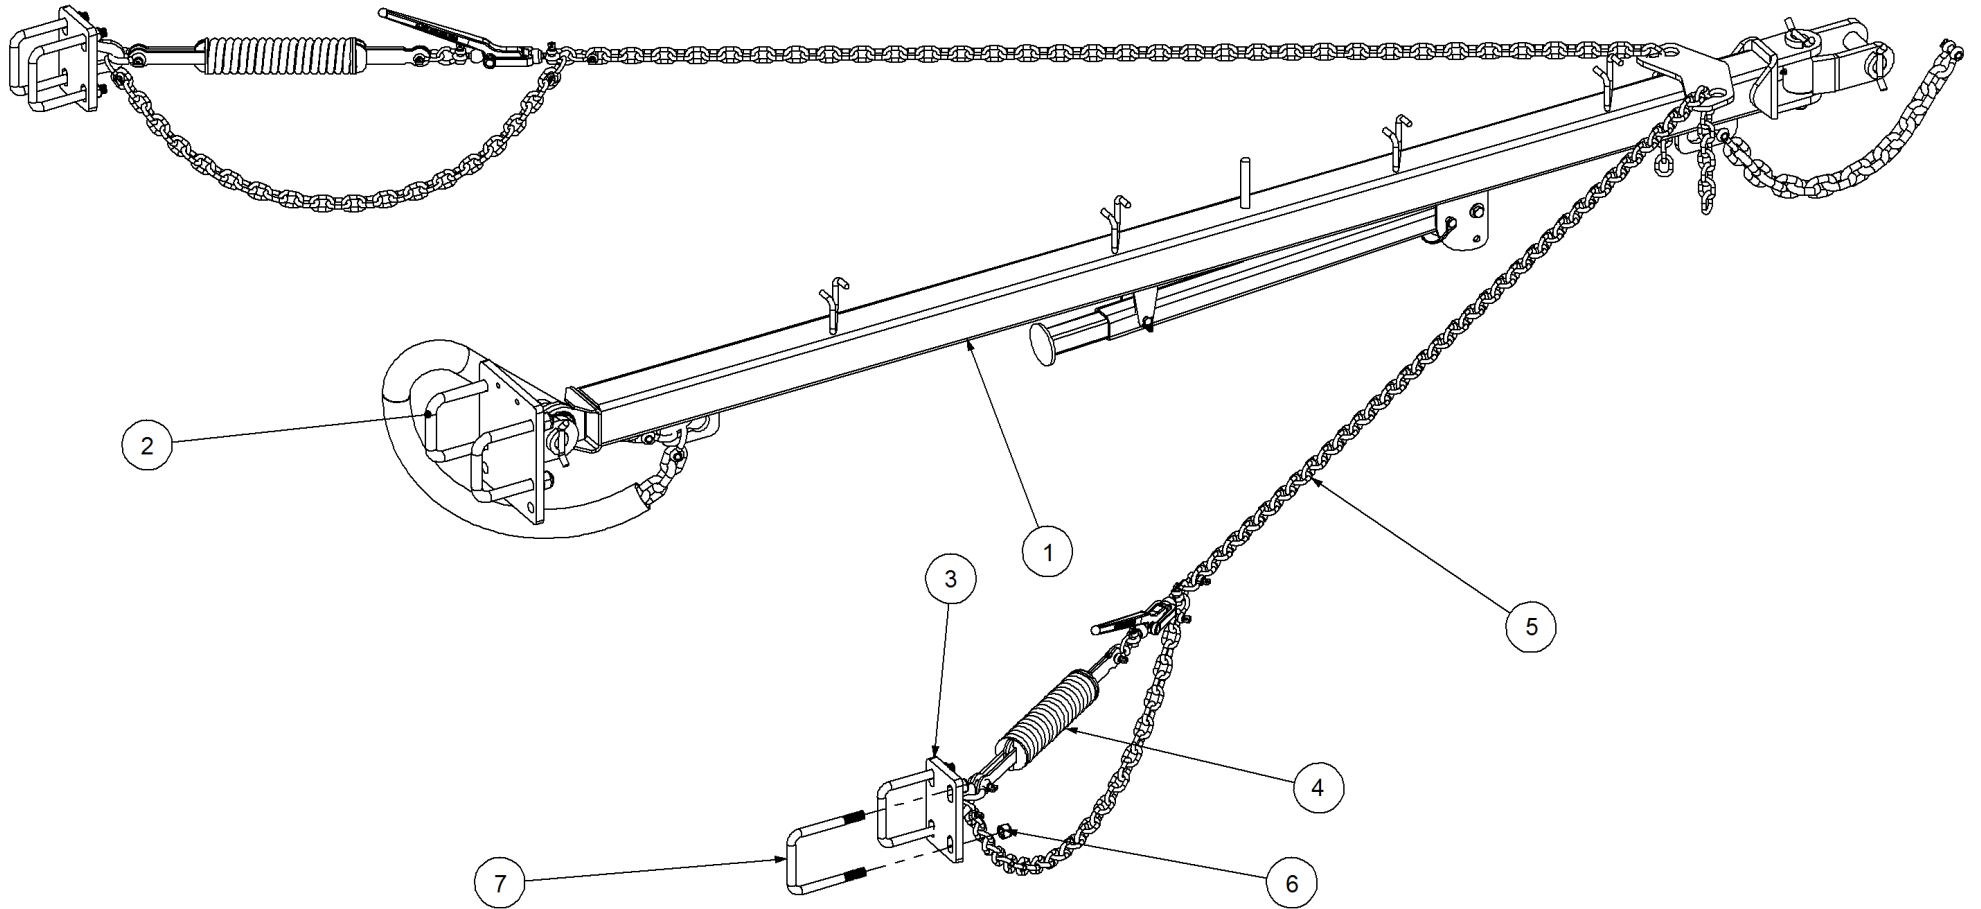

P/N 233261005 Pull, Stiffbar & Chain Kit

Key	Part Number	Description	Qty
1	233261000	Stiffbar Assy	1
2	233260130	Hitch Assy w/- U Bolts	1
3	233260020	Load Binder Hitch	2
4	233260010	Load Binder Assy	2
5	233260017	Chain - 133L	2
6	030130161	Nut 5/8" UNC Nyloc	8
7	022100100	5/8" U Bolt for 100 x 100 RHS	4

Key	Part Number	Description	Qty