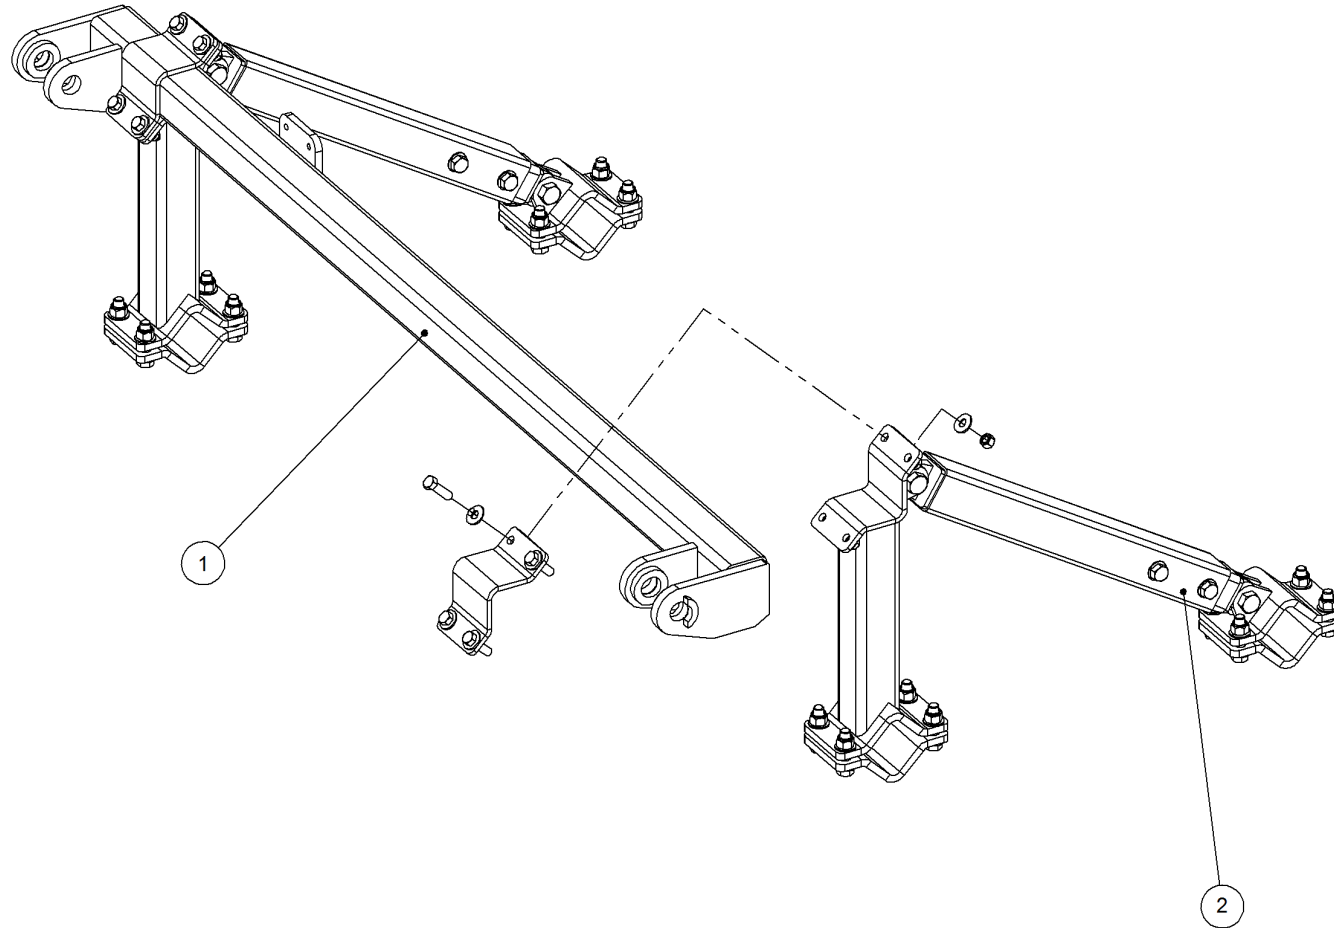

P/N 233600051

Mount Frame Assy - Universal 3" Diamond

Key	Part Number	Description	Qty
1	330331009	Cross Beam	1
2	233600052	Rear Brace Assy - 3" Diamond	2

Key	Part Number	Description	Qty