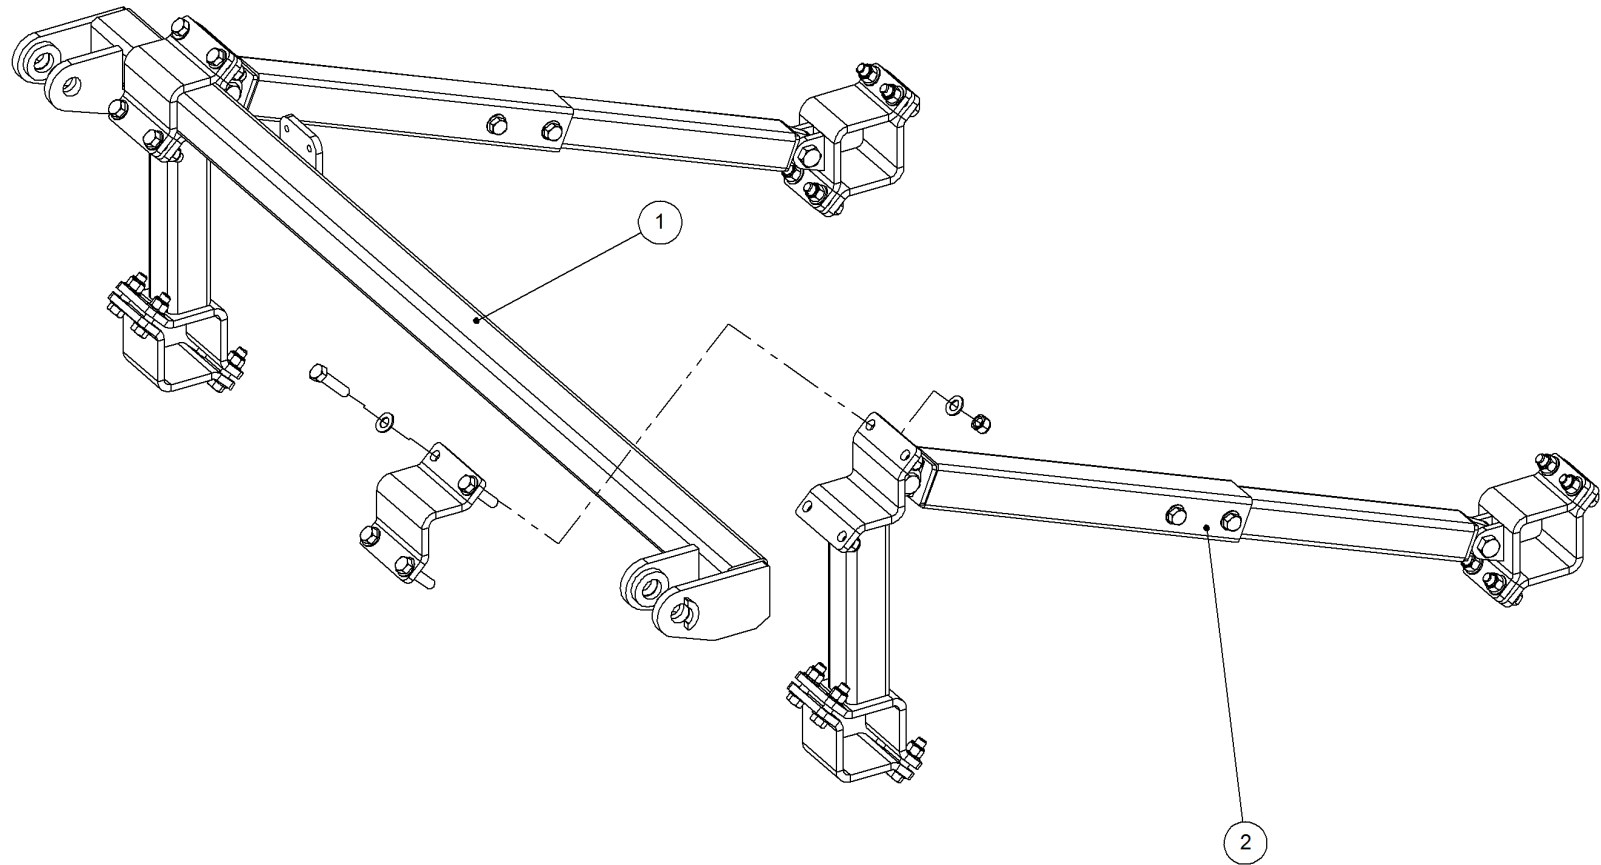

P/N 233600031

Mount Frame Assy - Universal 3" x 3" RHS

Key	Part Number	Description	Qty
1	330331009	Cross Beam	1
2	233600032	Rear Brace Assy	2

Key	Part Number	Description	Qty