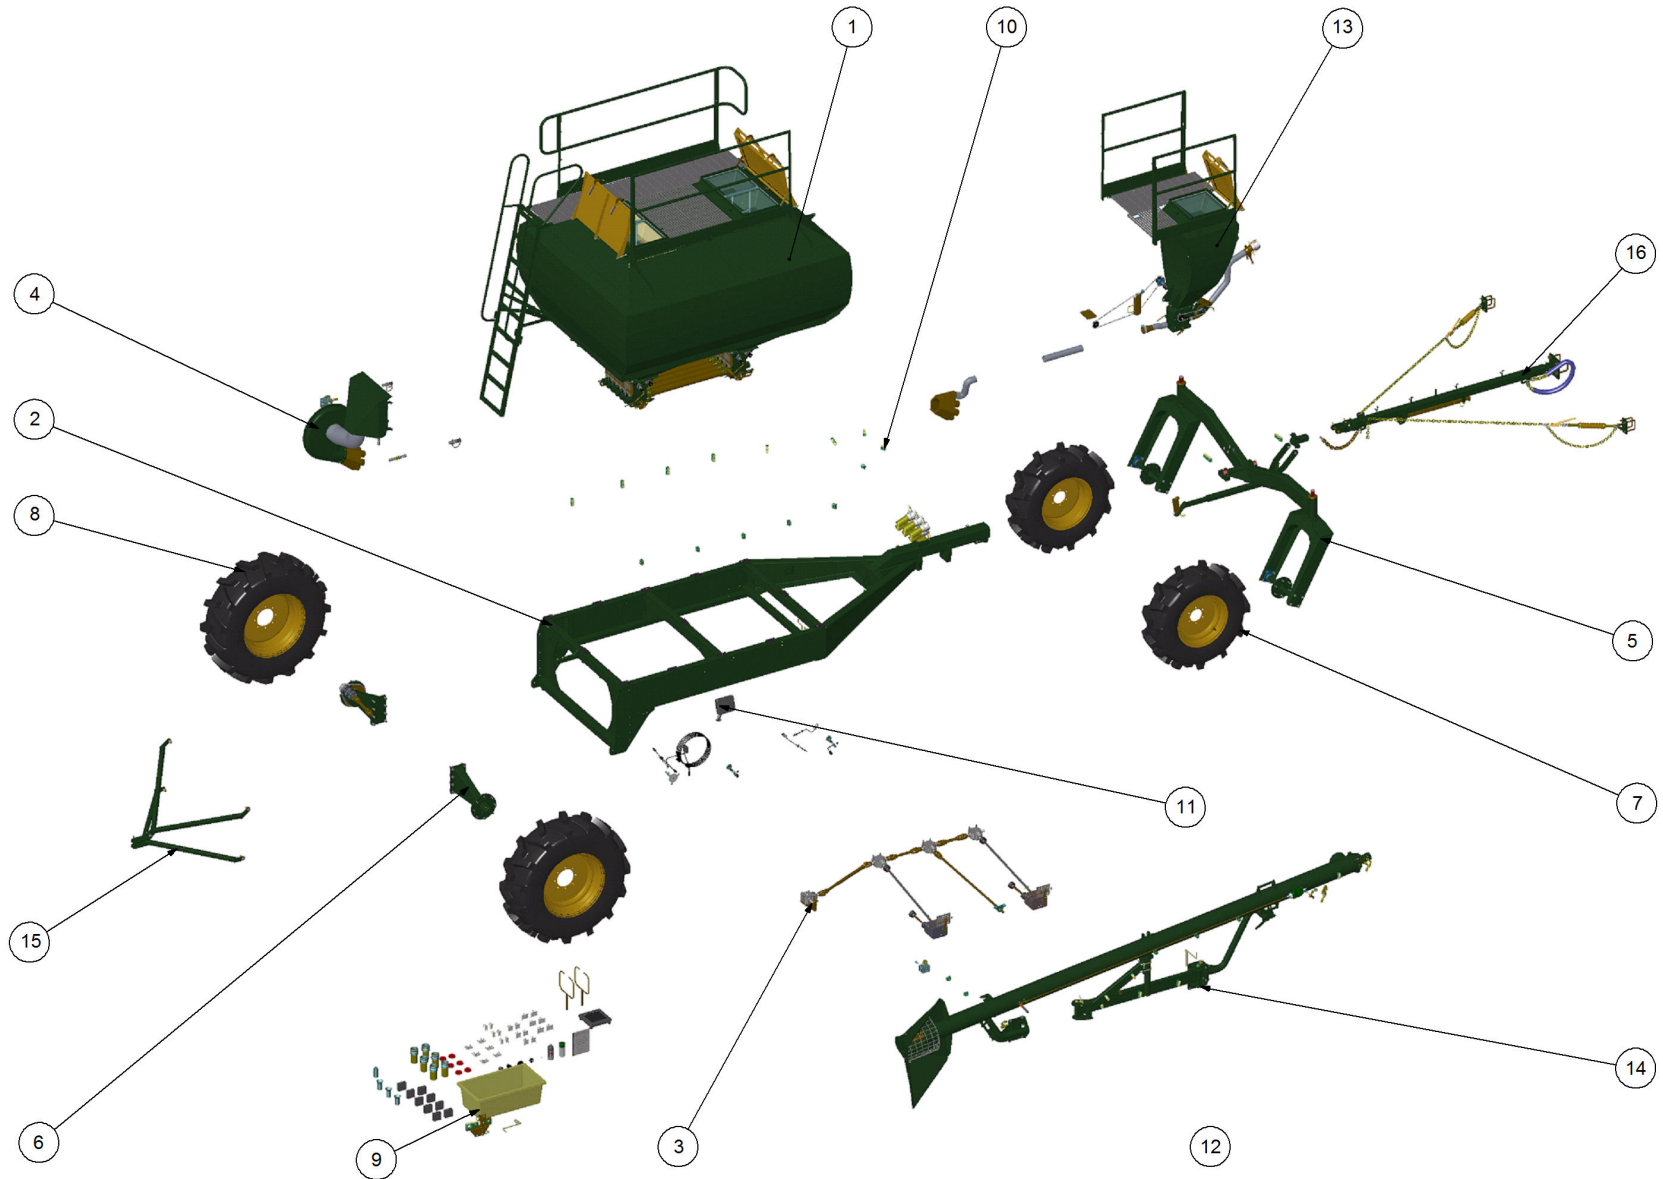

Simplicity
A U S T R A L I A

Parts Manual

TQC - Trailing Quad Castor Air Seeder

09000 TQC2

P/N 09000 TQC2 9000 TQC 2 Bin Air Seeder

Key	Part Number	Description	Code	Key	Part Number	Description	Code
1	200902000	Bin Assembly - 9000 2 Bin	(Std)				
2	214602140	Chassis Kit - TQC 2 Bin	(Std)				
3	290602000	Drive Kit - Ground Drive	(Std)				
3	290602010	Drive Kit - 1 Bin Isolation	(Opt)				
3	290602011	Drive Kit - 2 Bin Isolation	(Opt)				
3	290602002	Drive Kit - Linear Control	(Opt)				
3	290602001	Drive Kit - Electric Drive	(Opt)				
4	250000003	Blower Kit - Rexroth	(Std)				
4	250000103	Blower Kit - Rexroth w/- Diverter Valve	(Opt)				
4	250000002	Blower Kit - Volvo	(Opt)				
4	250000102	Blower Kit - Volvo w/- Diverter Valve	(Opt)				
5	220602060	Axle Assy - 3.0m Castoring	(Std)				
6	248900000	Axle Hub & Stub Kit - 6.5T (8 stud) x 3.0m	(Std)				
7	248000001	Wheel Kit - 15.5/80 x 24 Tyre - 6 stud	(Std)				
8	248000004	Wheel Kit - 23.1 x 30 Tyre - 8 stud	(Std)				
8	248000007	Wheel Kit - 24.5 x 32 Tyre - 8 Stud	(Opt)				
9	291600005	Dispatch Kit - Ground Drive	(Std)				
10	156590005	Stauff Clamp Kit	(Std)				
11	290126400	Monitor & Harness Kit - Eagle 2 Bin	(Std)				
11	290102455	Monitor & Harness Kit - Eagle 2 Bin w/- Actuator	(Opt)				
11	290102376	Monitor & Harness Kit - Eagle 2 Bin w/- Electric Drive	(Opt)				
11	290102944	Monitor & Harness Kit - X20 2 Bin w/- Actuator	(Opt)				
12	196590002	Decal '9000' Simplicity 1000 x 400mm	(Std)				
12	196042512	Decal - Assorted Instructions	(Std)				
12	196015020	Decal 'Wheat Sheaf Logo' 150 x 200	(Std)				
13	201450100	SSB Kit - 450L 1 Way Ground Drive	(Opt Extra)				
13	201450102	SSB Kit - 450L 2 Way Ground Drive	(Opt Extra)				
13	201450101	SSB Kit - 450L 1 Way Electric Drive	(Opt Extra)				
14	265902000	Auger Kit 8" - RH	(Opt Extra)				
14	265903000	Auger Kit 8" - LH	(Opt Extra)				
15	234000000	Harrow Hitch Assy	(Opt Extra)				
16	233261005	Pull, Stiffbar & Chain Kit	(Opt Extra)				