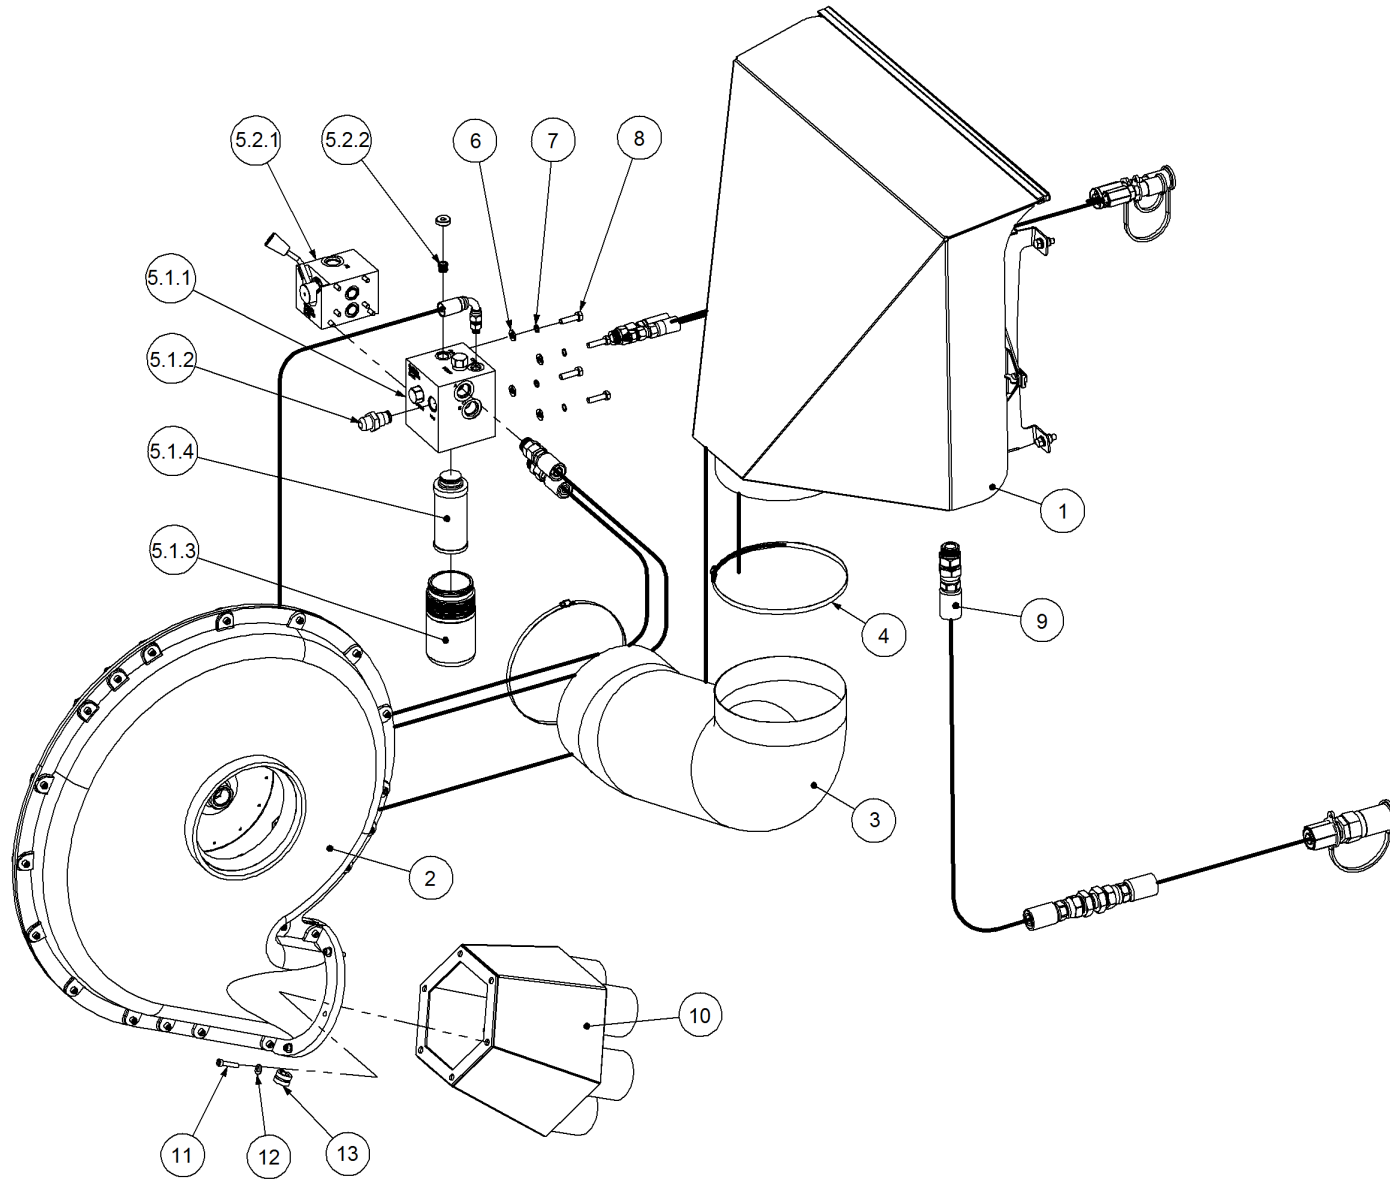

P/N 250000102 Blower Kit - Volvo w/- Diverter Valve

Key	Part Number	Description	Qty
1	205600010	Cooler Assy	1
2	250902003	Blower - Volvo (90 Deg)	1
3	205001000	Hose - 8" Nyladuct	1
4	101178229	Hose Clamp - 178 - 229	2
5	254000006	Anti Cavity Manifold & Diverter Valve	1
5.1	254000002	Anti Cavity Manifold	1
5.1.1	161000003	Anti Cavity Manifold	1
5.1.2	161000005	HI-VT Indicator	1
5.1.3	254000001	Filter Bowl	1
5.1.4	159424400	Filter Element suits Anti Cavity Manifold - Blower Kit	1
5.2	254000003	Diverter Valve	1
5.2.1	161000004	Diverter Valve 6 Bolt Version	1
5.2.2	013451313	Fitting - Plug 1/4" BspM	1
6	085108000	Flat Washer 8 ID	4
7	086108000	Spring Washer 8 ID	4
8	050080308	Bolt Hex Hd M8 x 30	4
9	150000042	Hydraulic Hose & Fittings Kit	1
10	259602000	Blower Outlet - 6 Outlet	1
11	010106032	Cap Screw 1/4" UNC x 1-1/4"	6
12	035106151	Flat Washer 1/4" ID	6
13	115001351	Cable Clamp 18mm	1

Key	Part Number	Description	Qty