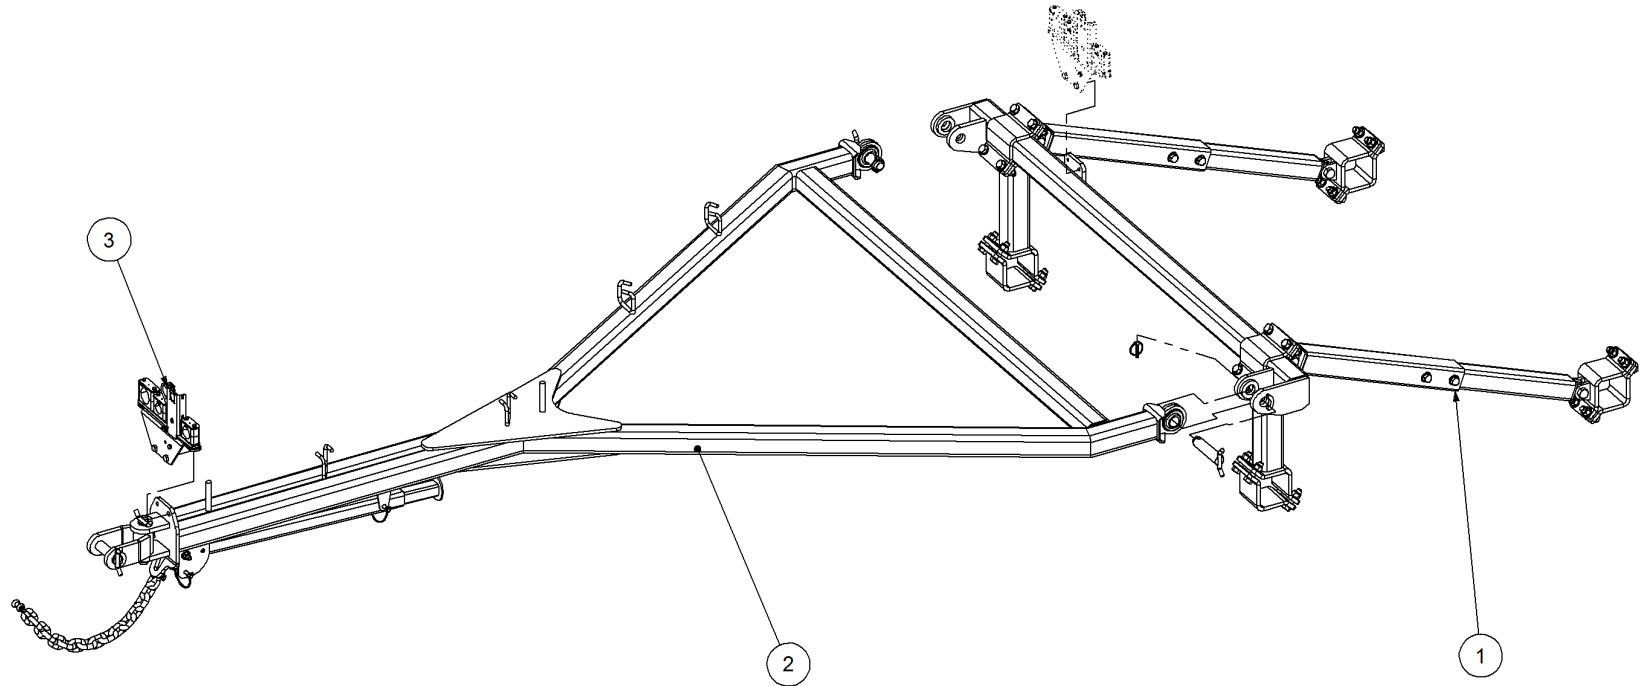

P/N 233600030

A Frame Pull Kit - Universal 3" x 3" RHS

Key	Part Number	Description	Qty
1	233600031	Mount Frame Assy - Universal 3" x 3" RHS	1
2	300571530	Rear 'A' Frame Assy	1
3	233260120	Hyd Hose & Electrical Connector Assy	1

Key	Part Number	Description	Qty