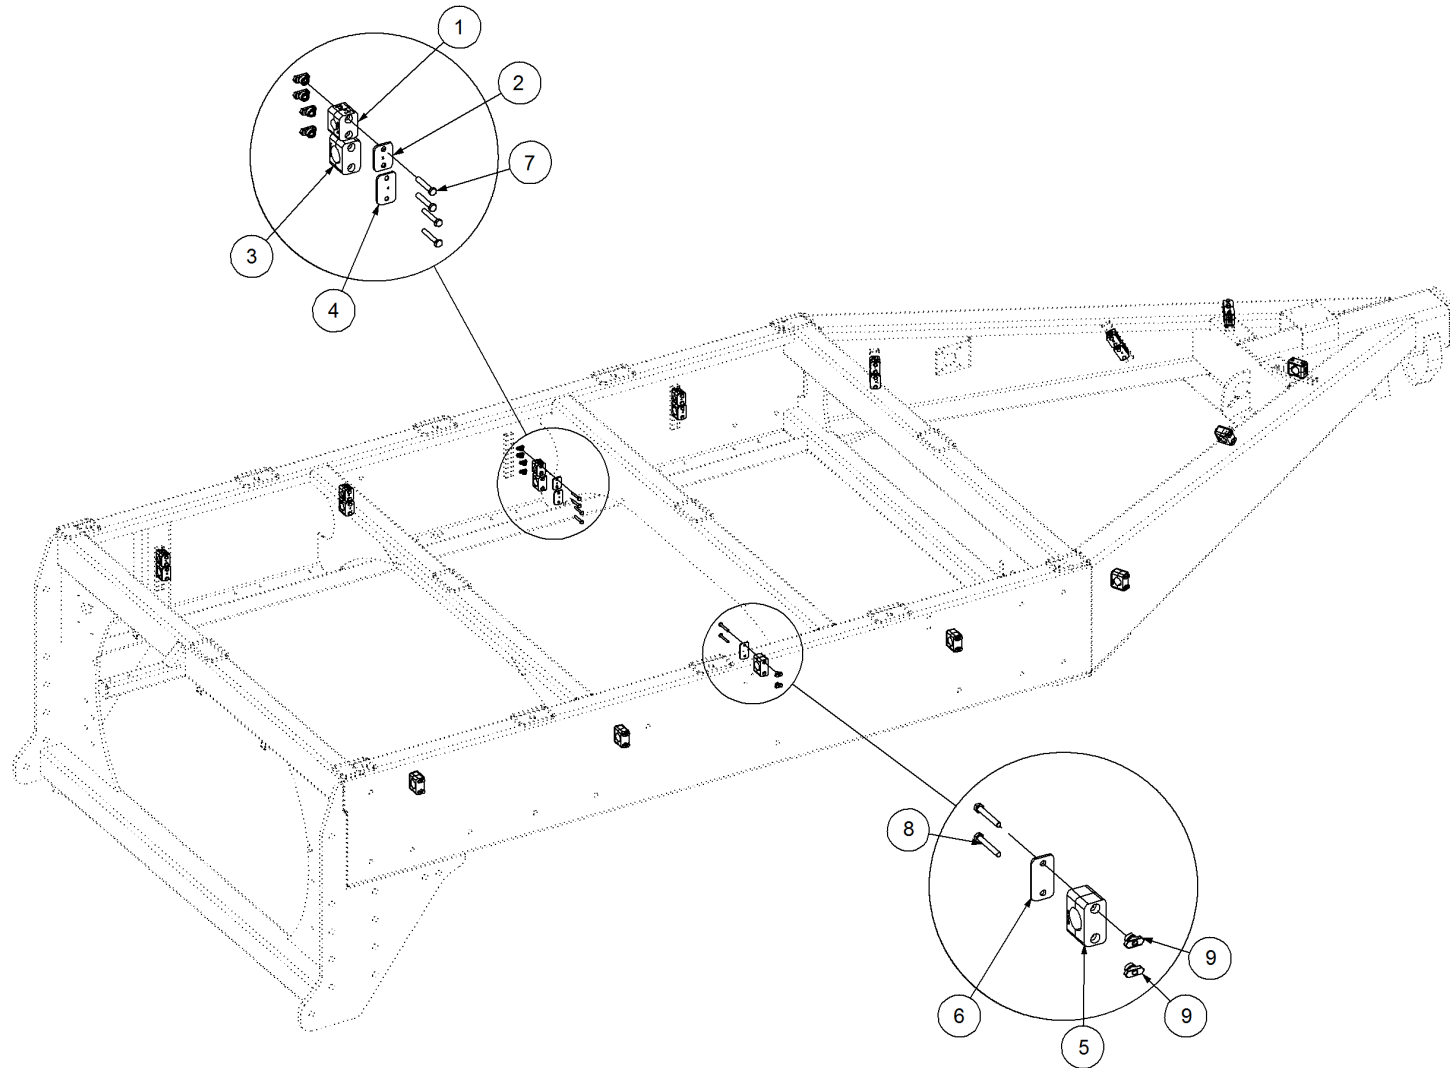

Key	Part Number	Description	Qty
-----	-------------	-------------	-----

P/N 156590005 Stauff Clamp Kit

Key	Part Number	Description	Qty
1	156142160	Clamp Pipe Single 16 Dia	7
2	156162000	Clamp Top Plate	7
3	156143254	Clamp Pipe Single 25.4 Dia	7
4	156163000	Clamp Top Plate	7
5	156144280	Clamp Pipe Single 28 Dia	7
6	156164000	Clamp Top Plate	7
7	050060408	Bolt Hex Hd M6 x 40	28
8	050060458	Bolt Hex Hd M6 x 45	14
9	156180006	Stauff Rail Nut M6	42