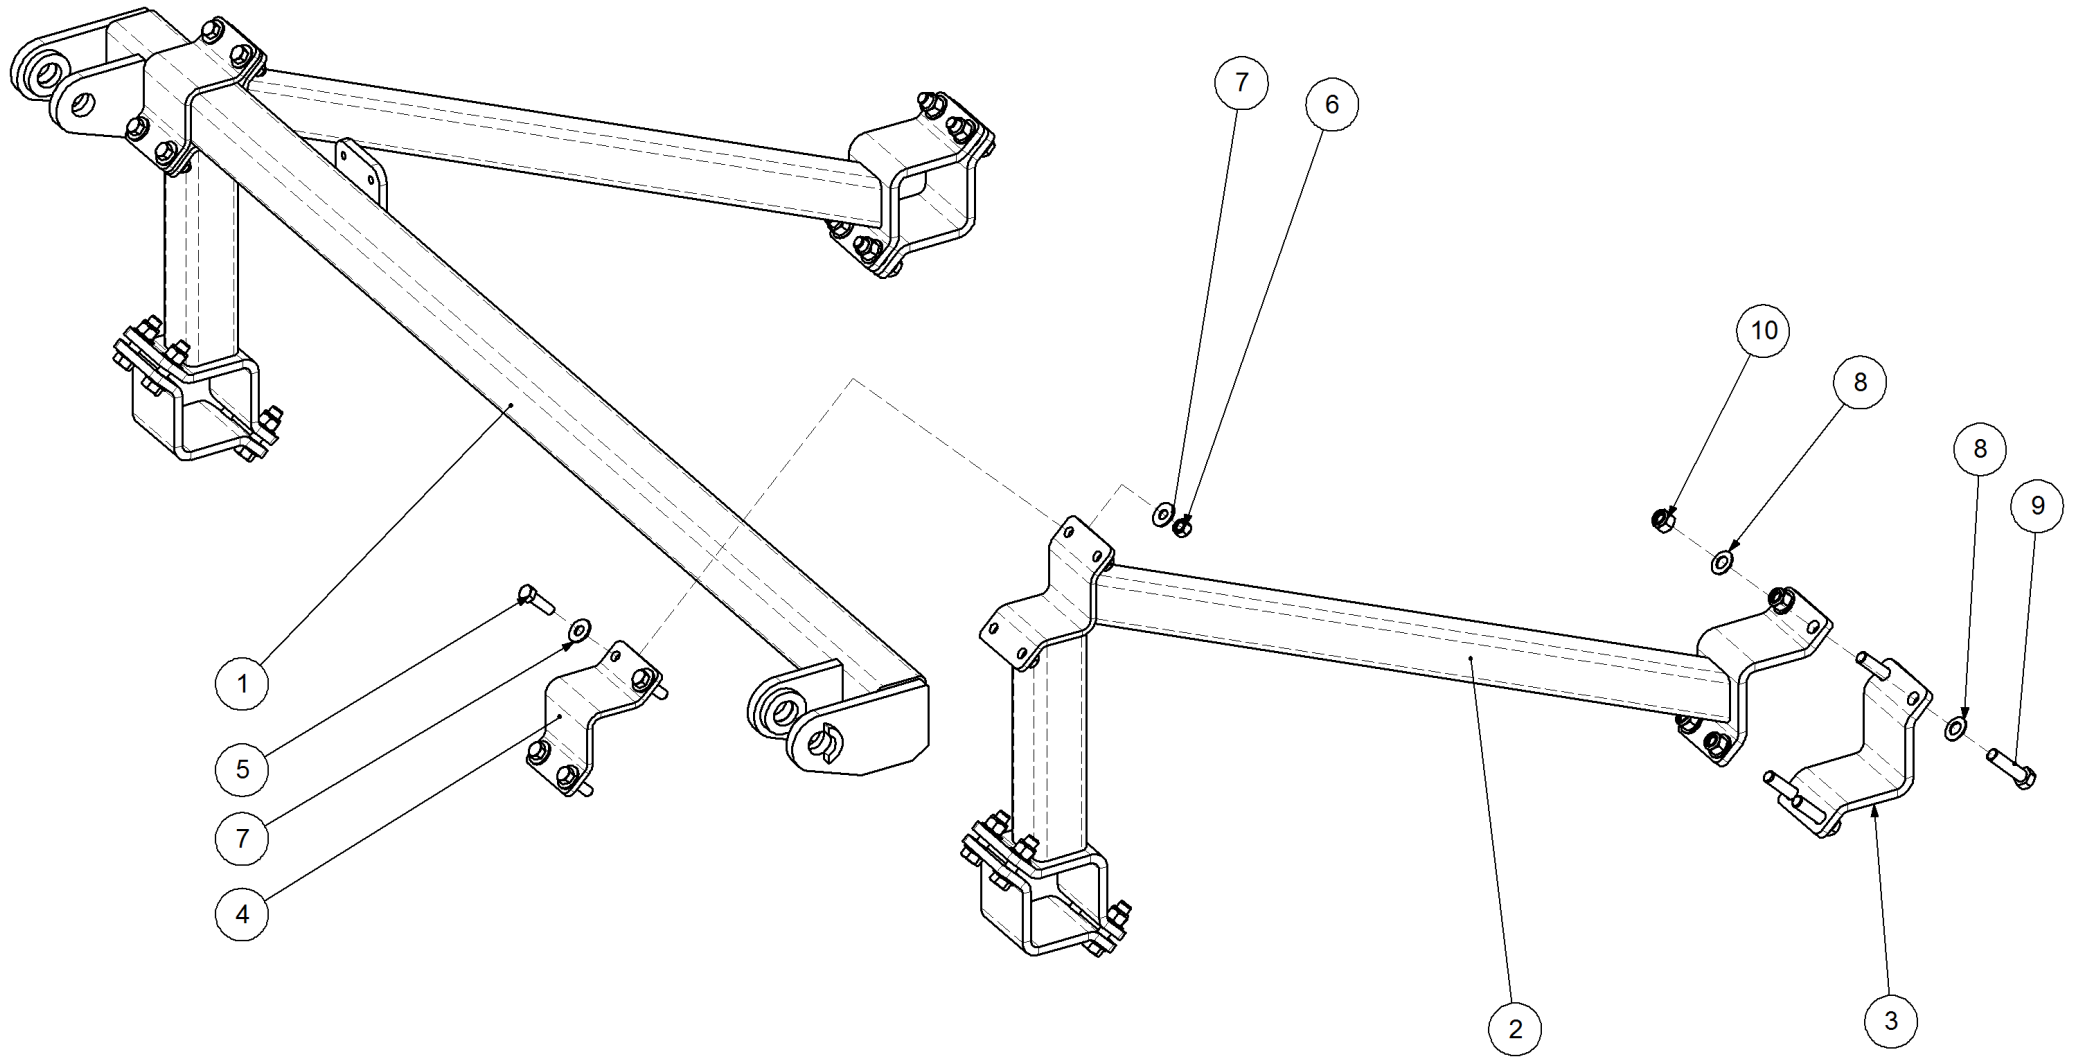

P/N 233600006

Mount Frame Assy - 950 Bar Crs

Key	Part Number	Description	Qty
1	330331009	Cross Beam	1
2	233600007	Rear Brace - 950mm	2
3	330331016	Clamp Plate - 100 x 100 RHS	4
4	330331015	Clamp Plate - 75 x 75 RHS	2
5	000130505	Bolt Hex Hd 1/2" UNC x 2"	8
6	030130131	Nut 1/2" UNC Nyloc	8
7	035113250	Flat Washer 1/2" ID	16
8	035116351	Flat Washer 5/8" ID	32
9	000160635	Bolt Hex Hd 5/8" UNC x 2-1/2"	16
10	030130161	Nut 5/8" UNC Nyloc	16

Key	Part Number	Description	Qty