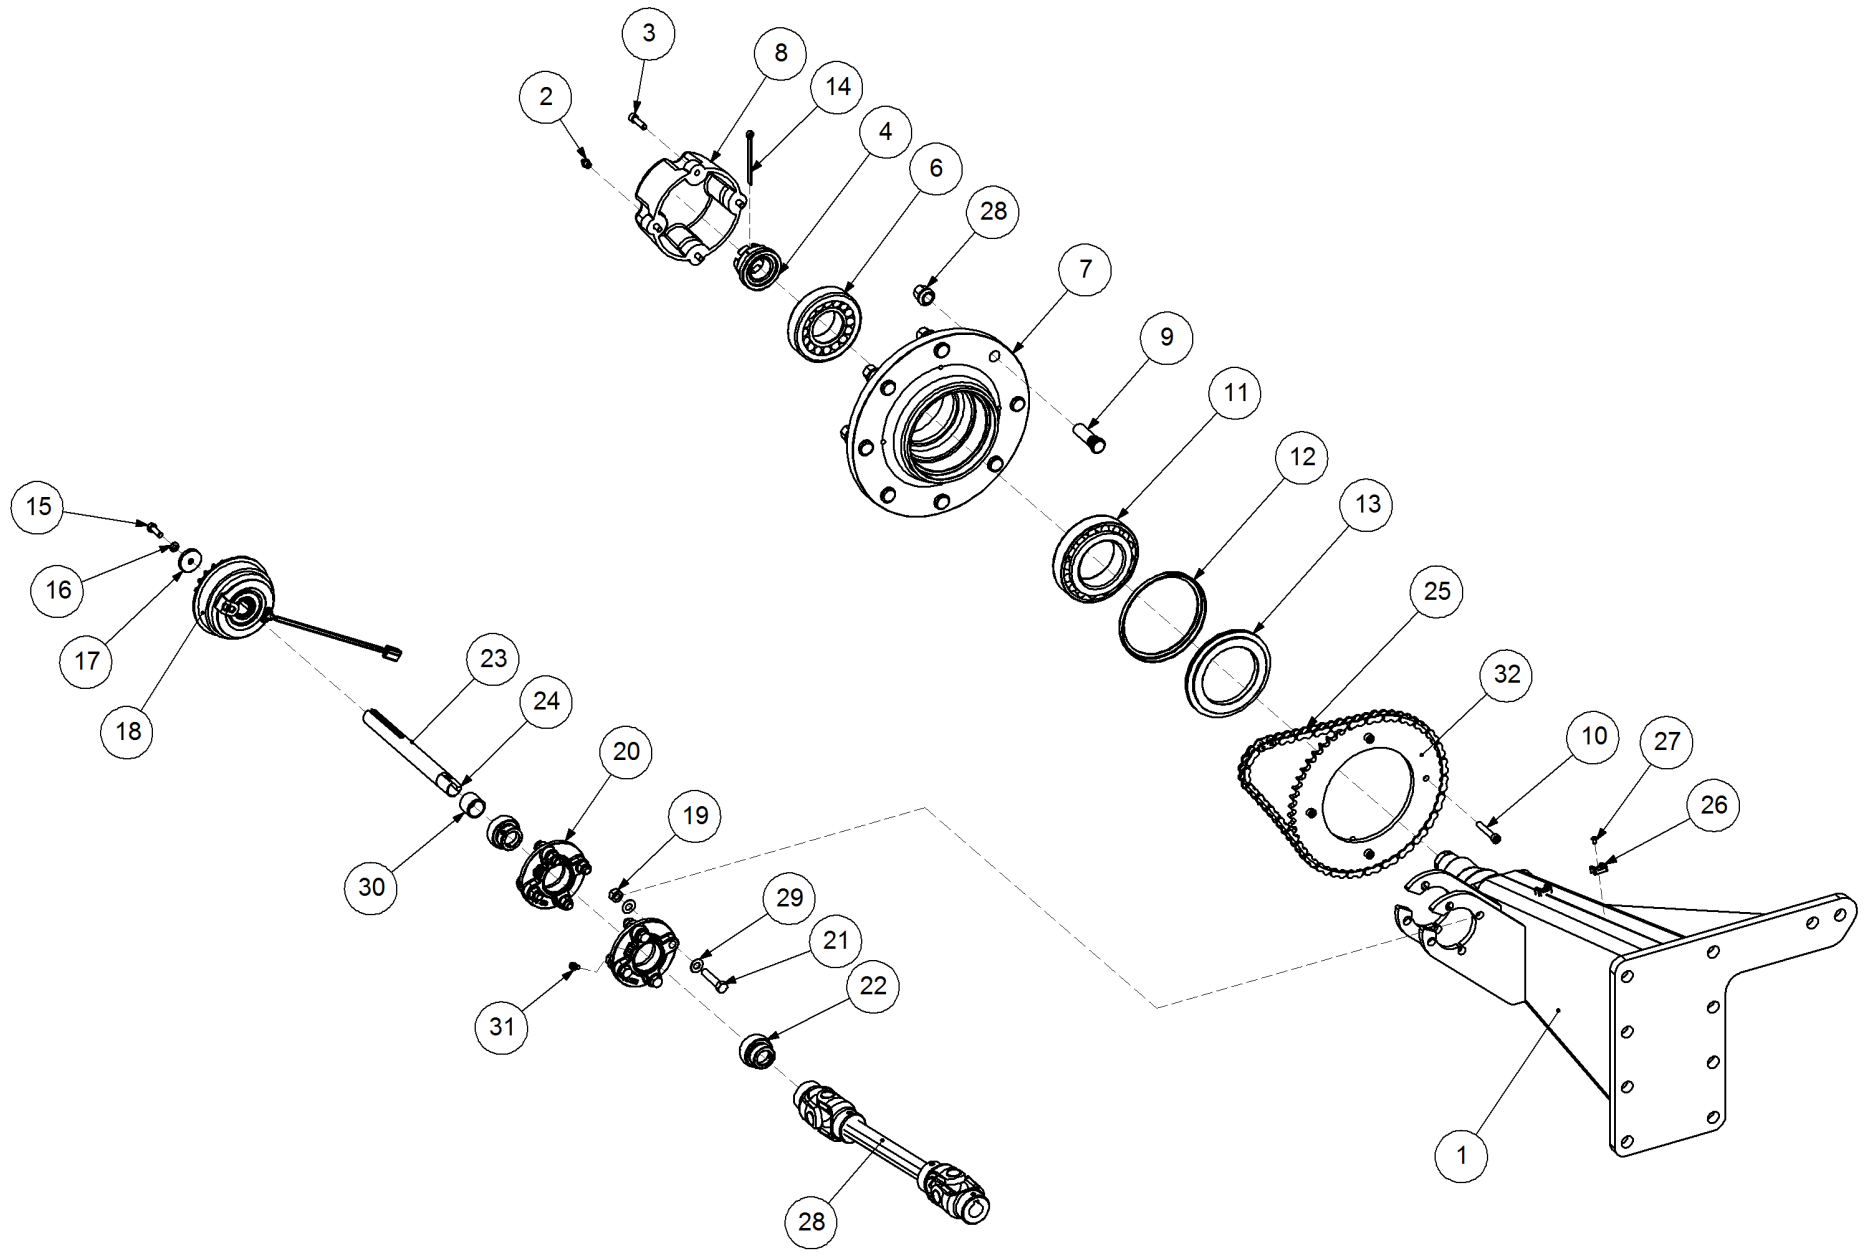

Key	Part Number	Description	Qty
-----	-------------	-------------	-----

P/N 242900000

Axle Hub & Stub - Drive - 6.5T (8 stud) x 3.0m

Key	Part Number	Description	Qty
1	242900001	Axle - Drive	1
2	111103000	Grease Nipple 1/8" BSP	1
3	060108030	Cap Screw M8 x 30	4
4	249092002	Axle Nut 1-1/2"	1
5	080161801	Wheel Nut M18	8
6	135030311	Bearing Tapered Roller 55 ID	1
7	139092006	Hub - 8 stud	1
8	139092007	Grease Cap	1
9	056180600	Wheel Stud M18	8
10	060108050	Cap Screw M8 x 50	4
11	135032216	Bearing Tapered Roller 80 ID	1
12	139092009	Wear Ring	1
13	139092008	Seal 100 ID	1
14	092206080	Split Pin 6.3 Dia x 80	1
15	000080255	Bolt Hex Hd 5/16" UNC x 1"	1
16	036108000	Spring Washer 5/16" ID	1
17	290000002	Retainer Washer	1
18	115005314	Electric Clutch w/- 18T Sprocket	1
19	030130111	Nut 7/16" UNC Nyloc	8
20	136220500	Bearing Housing - 4 Bolt	2
21	000110505	Bolt Hex Hd 7/16" UNC x 2" UNC	8
22	135520525	Bearing - 1" ID	2
23	290000003	Clutch Shaft	1
24	182070830	Key 7 x 8 x 30 Lg	1
25	249063000	Chain 5/8" Simplex O'ring	1
26	115001512	Cable Clamp	2
27	094105000	Pop Rivet 3/16" Steel	2
28	131210490	Drive Shaft & Universal	1
29	035108161	Flat Washer 5/16" ID	16
30	240000000	Bush	1
31	111206450	Grease Nipple 1/4" UNF - 45°	2
32	249150543	Sprocket Plate 5/8" BS x 54T	1