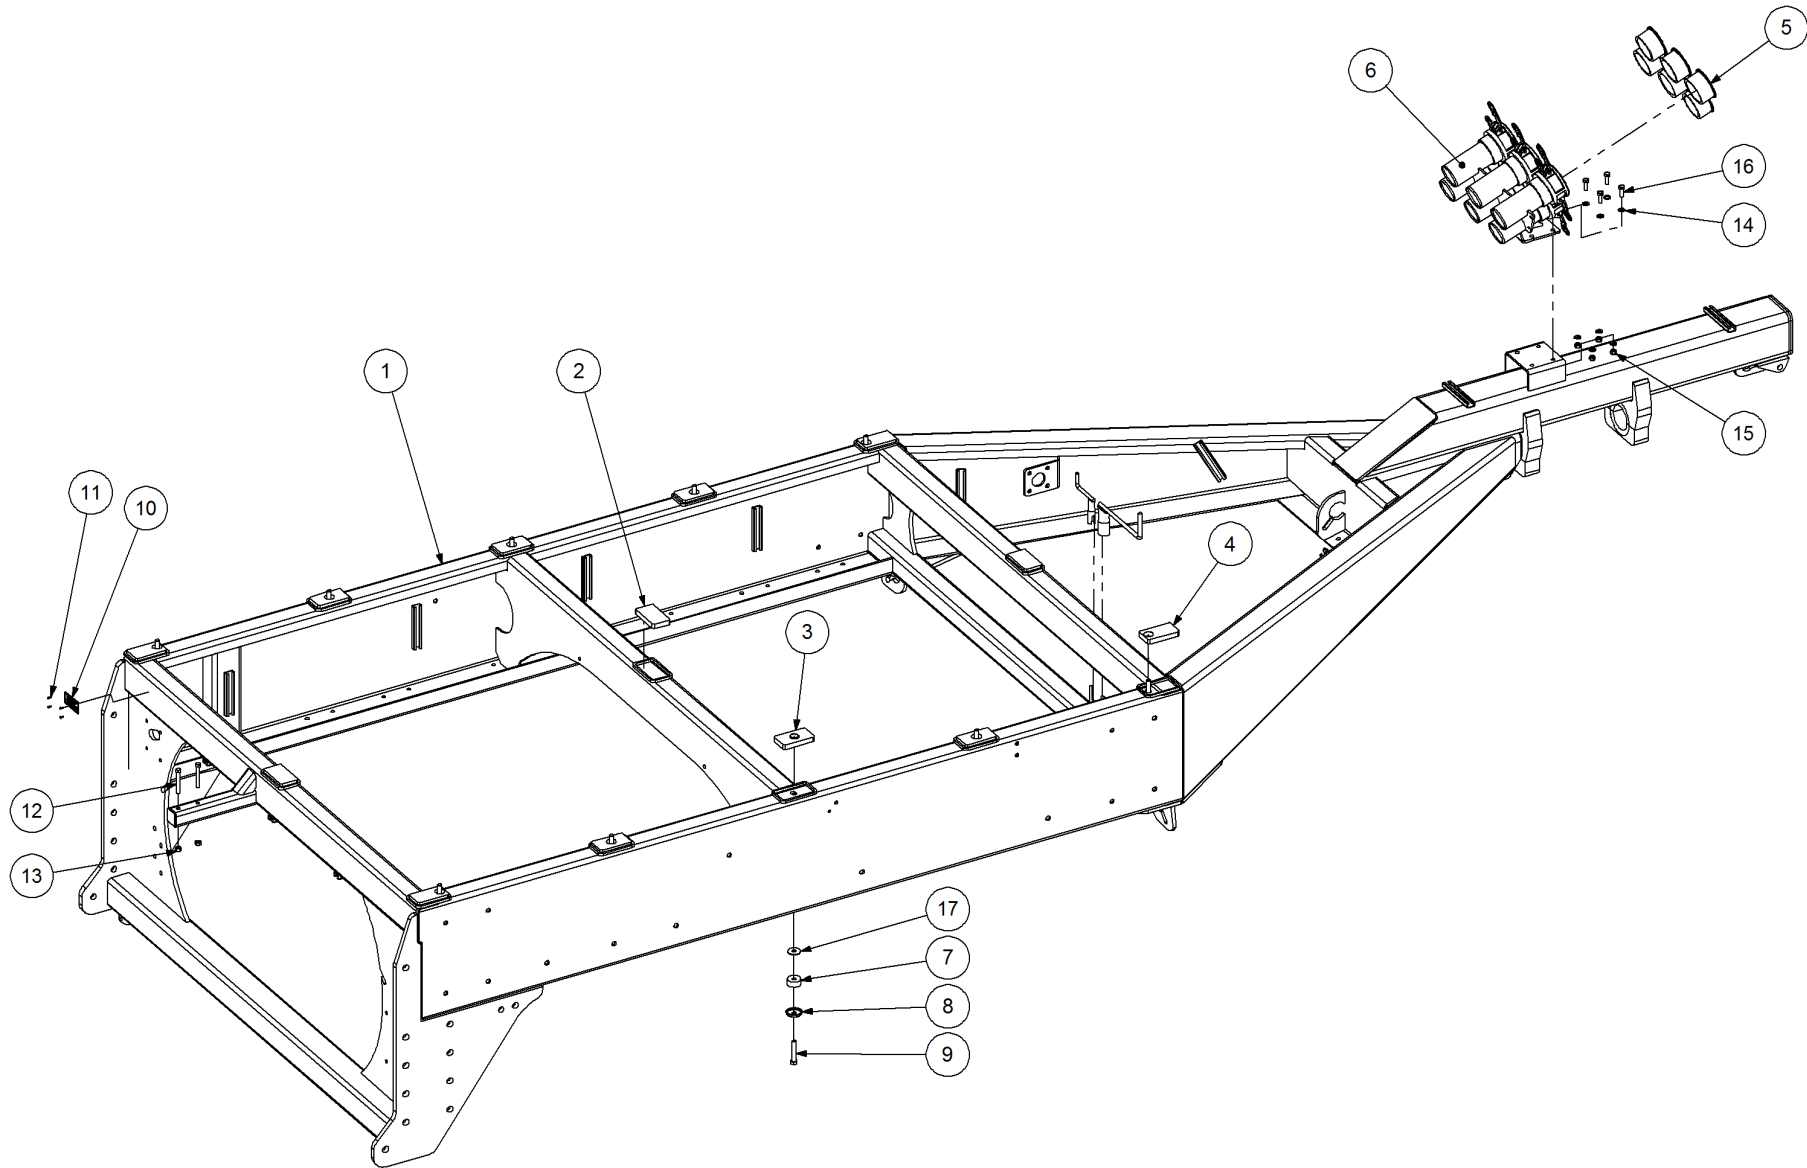

Key	Part Number	Description	Qty
------------	--------------------	--------------------	------------

P/N 214602140

Chassis Kit - TQC 2 Bin

Key	Part Number	Description	Qty
1	214602100	Chassis - TQC 2 Bin	1
2	197116213	Bin Pad	3
3	219001001	Bin Pad - Centre Hole	6
4	219001002	Bin Pad - End Hole	4
5	108000075	Plug - 3" Female	6
6	214602026	Breakaway & Coupling Assy	1
7	197401320	Bin Rubber - 13 ID x 40 OD x 20	10
8	219000001	Cupped Washer	10
9	000130705	Bolt Hex Hd 1/2" UNC x 2-3/4"	10
10	196008038	Serial Number Plate	1
11	059610000	Drive Screw 6g x 3/8"	4
12	000100755	Bolt Hex Hd 3/8" UNC x 3"	2
13	030130101	Nut 3/8" UNC Nyloc	2
14	085110000	Flat Washer 10 ID	8
15	080121000	Nut M10 Nyloc	4
16	050100308	Bolt Hex Hd M10 x 30	4
17	035101238	Flat Washer 1/2" ID	10