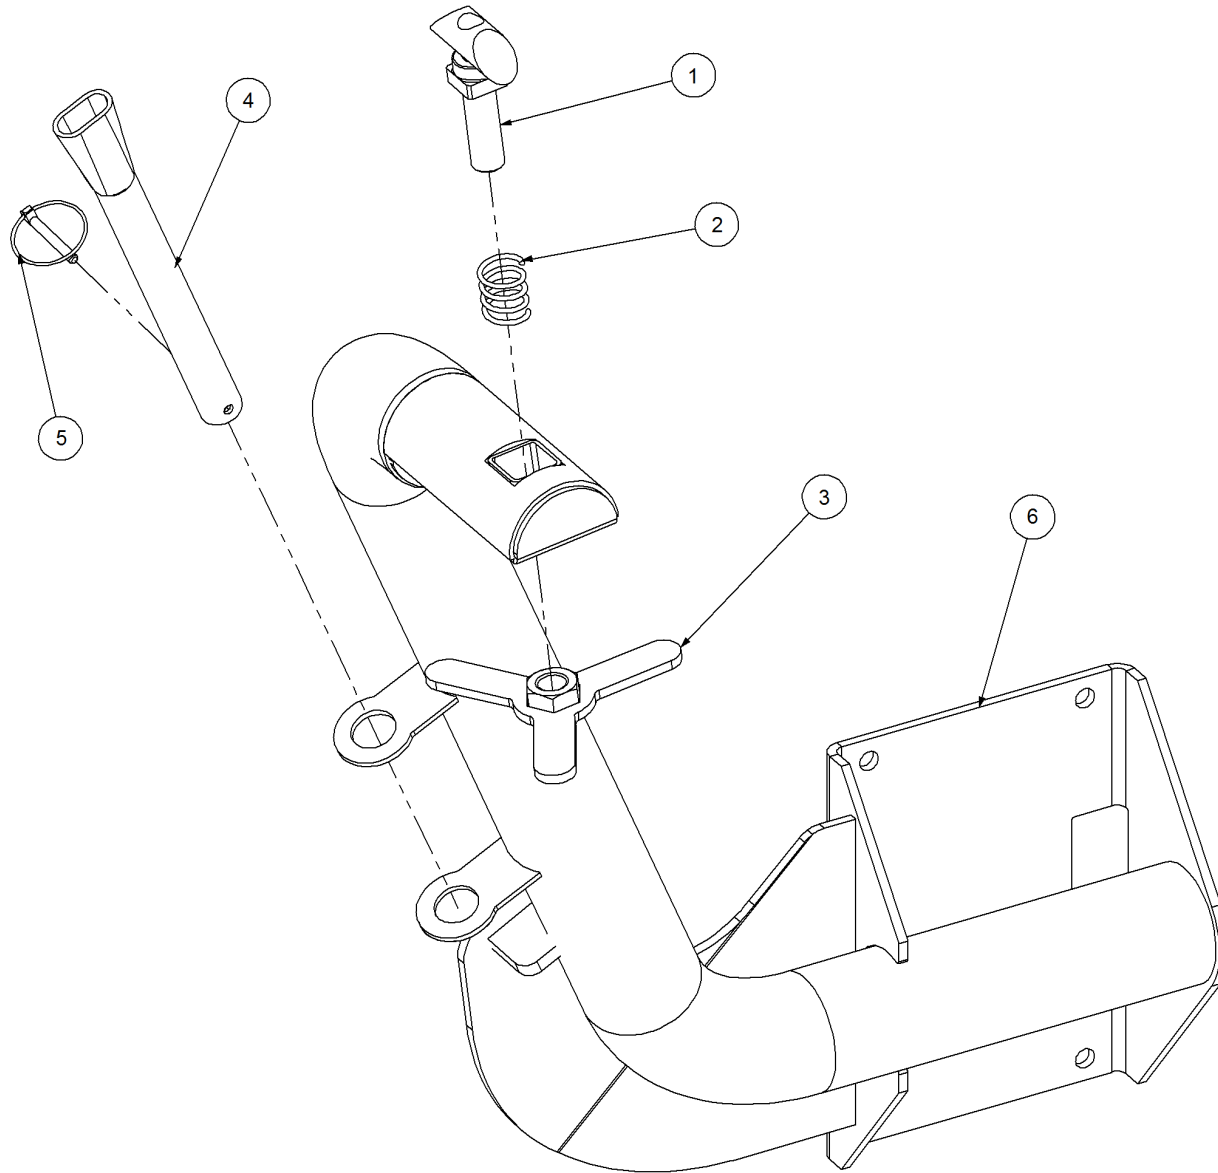

P/N 260902300 Rear Mount Arm - RH

P/N 260902300

Rear Mount Arm - RH

Key	Part Number	Description	Qty
1	260902320	T Bolt	1
2	260902318	Spring - Compression 22.5 ID	1
3	260902312	Handle	1
4	260902315	Handle Extension	1
5	095106000	Lynch Pin 6mm	1
6	260902041	Rear Mount - RH	1

Key	Part Number	Description	Qty