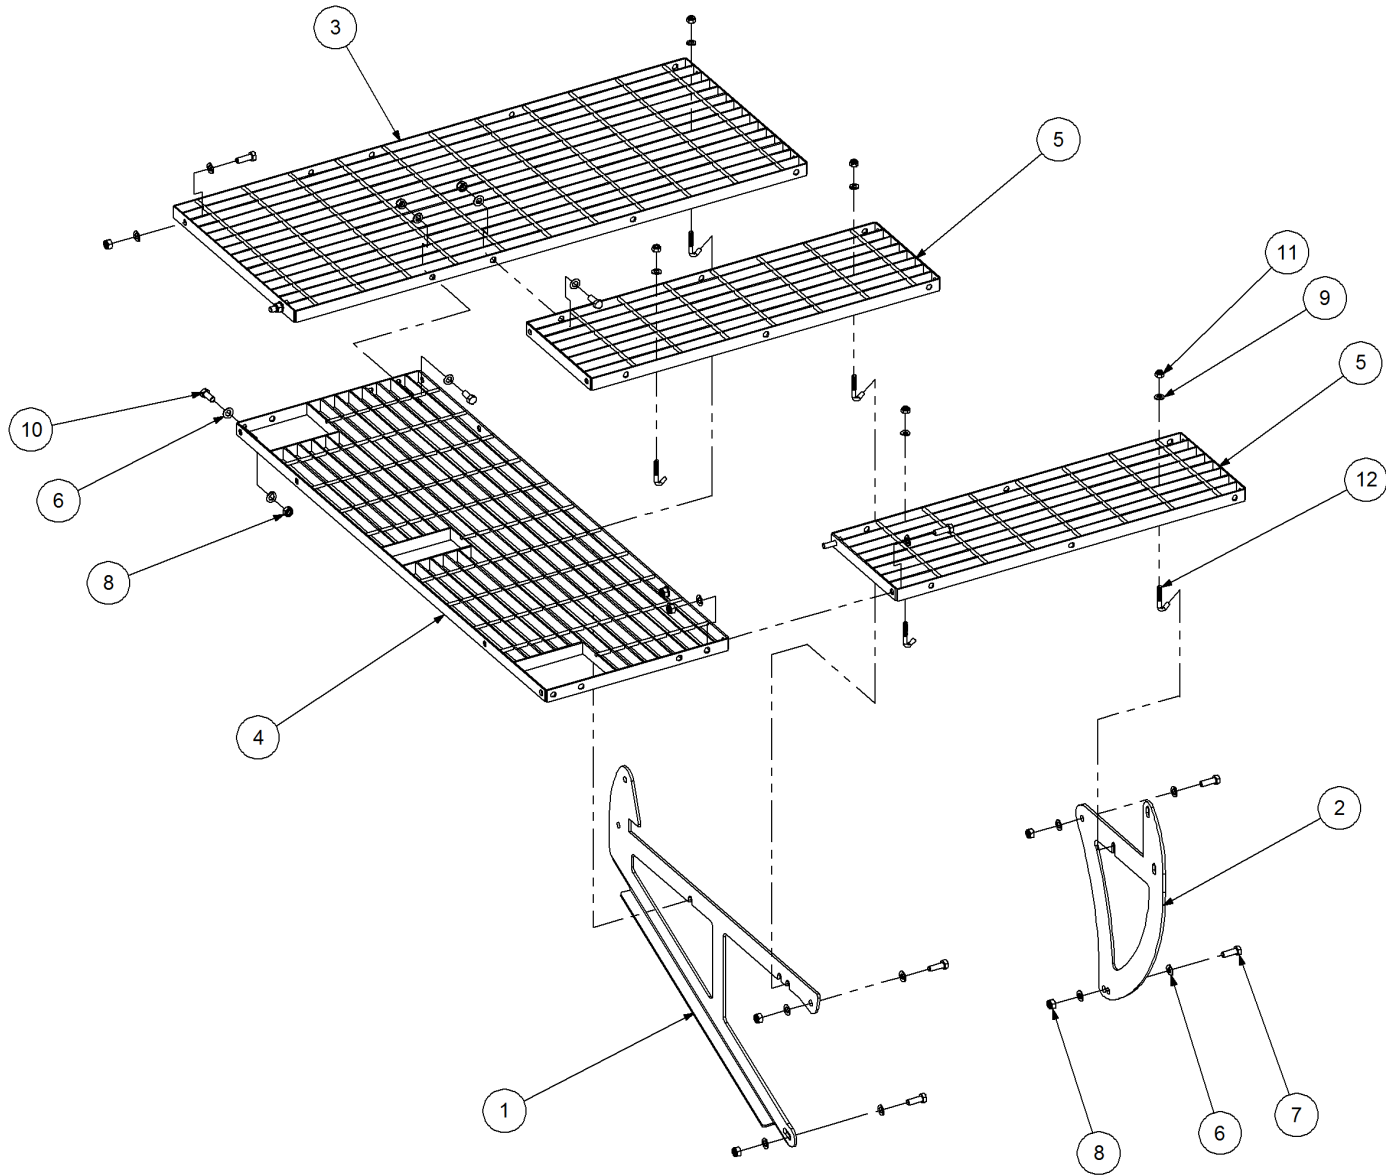

P/N 201450215 SSB Walkway Kit - 450L suits 2 Bin

Key	Part Number	Description	Qty
1	201600010	Walkway Bracket	1
2	201600011	Walkway Bracket	1
3	193453110	Walkway Panel	1
4	200903009	Walkway Panel w/- Cutout	1
5	193243750	Walkway Panel	2
6	085110000	Flat Washer 10 ID	18
7	050100308	Bolt Hex Hd M10 x 30	6
8	080121000	Nut M10 Nyloc	9
9	085108000	Flat Washer 8 ID	5
10	050100258	Bolt Hex Hd M10 x 25	3
11	080120800	Nut M8 Nyloc	5
12	057080000	J Bolt M8	5

Key	Part Number	Description	Qty