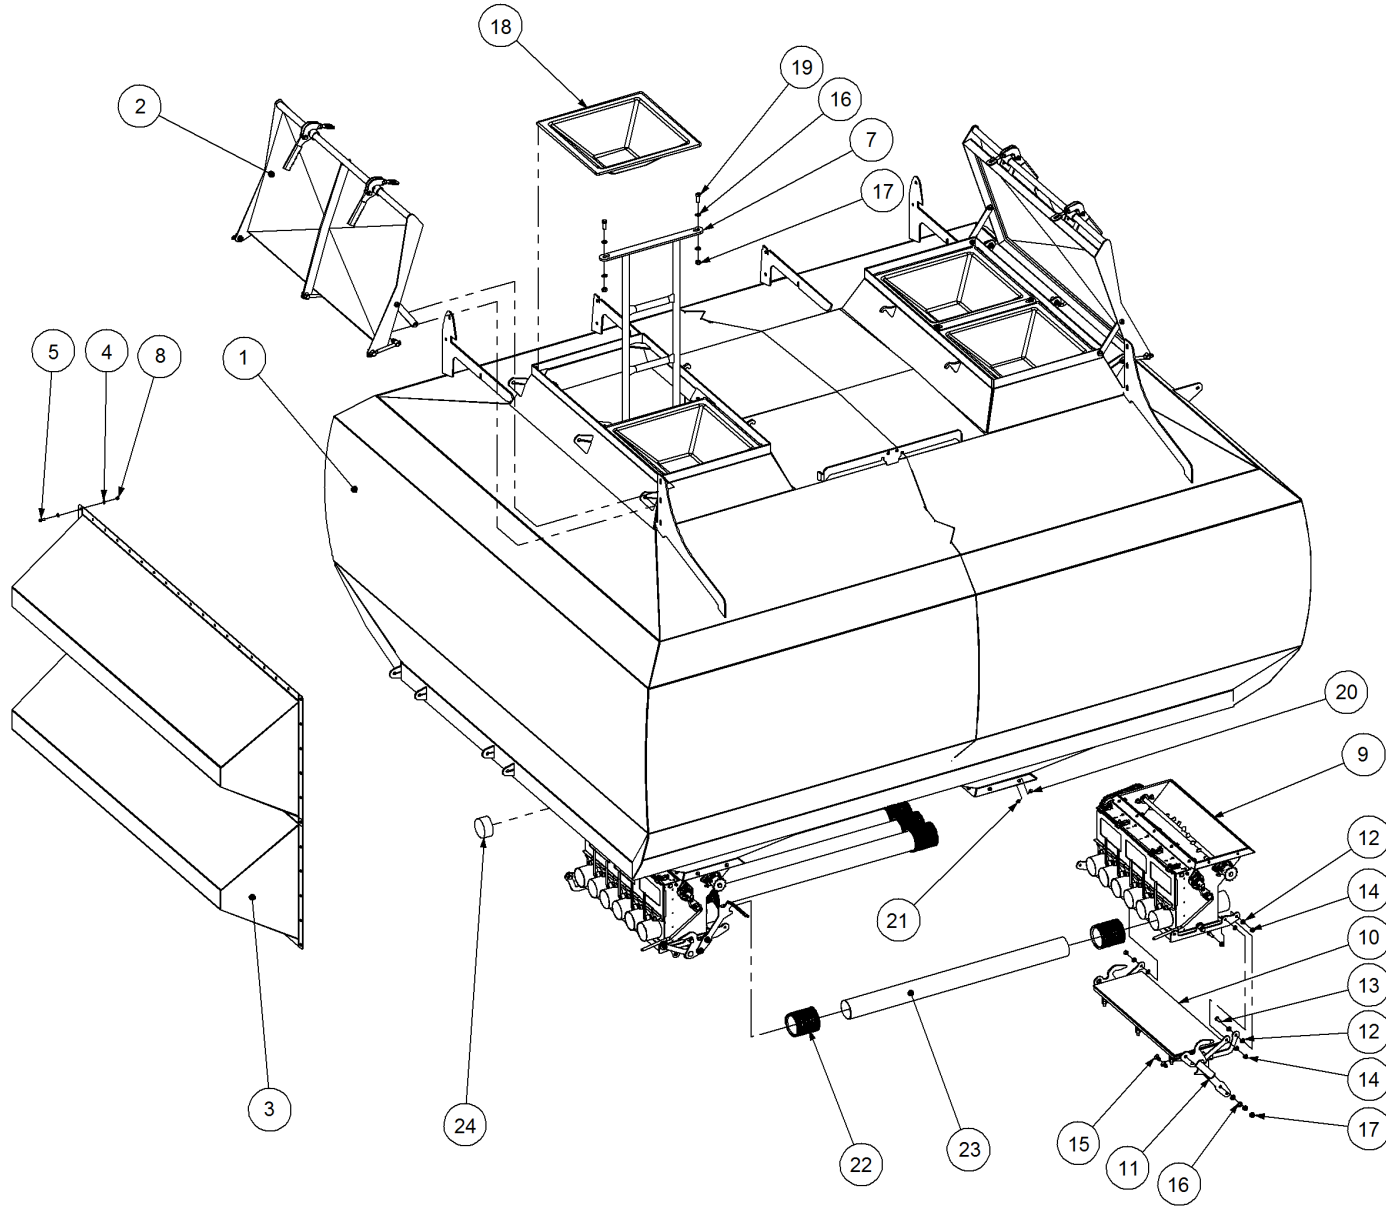

P/N 200902250

Bin Sub Assembly - 9000 2 Bin

Key	Part Number	Description	Qty
1	200902001	Bin - 9000 2 Bin	1
2	203900000	Lid Assy - Large	2
3	207902001	Bin Divider	2
4	035106151	Flat Washer 1/4" ID	169
5	000060195	Bolt Hex Hd 1/4" UNC x 3/4"	84
6	030110061	Nut 1/4" UNC	11
7	202901001	Internal Ladder	2
8	030130061	Nut 1/4" UNC Nyloc	73
9	208600001	Metering Unit Assy - 6 Way (less Bottom Door)	2
10	208600023	Bottom Door & Shaft - 6 Way	2
11	208400065	Metering Unit Bottom Door Handle	2
12	085108000	Flat Washer 8 ID	18
13	050080258	Bolt Hex Hd M8 x 25	6
14	080120800	Nut M8 Nyloc	6
15	062110025	Cap Screw Csk Hd M10 x 25	4
16	085110000	Flat Washer 10 ID	12
17	080121000	Nut M10 Nyloc	8
18	203155001	Wire Basket	4
19	050100308	Bolt Hex Hd M10 x 30	4
20	054060129	Bolt Hex Hd M6 x 12 Durlok	28
21	080130601	Nut M6 Hex	18
22	208000090	Joiner Hose	12
23	208000980	Metering Unit Flow Thru Tube	6
24	197000762	Blank Off Cap 3" Black	4

Key	Part Number	Description	Qty