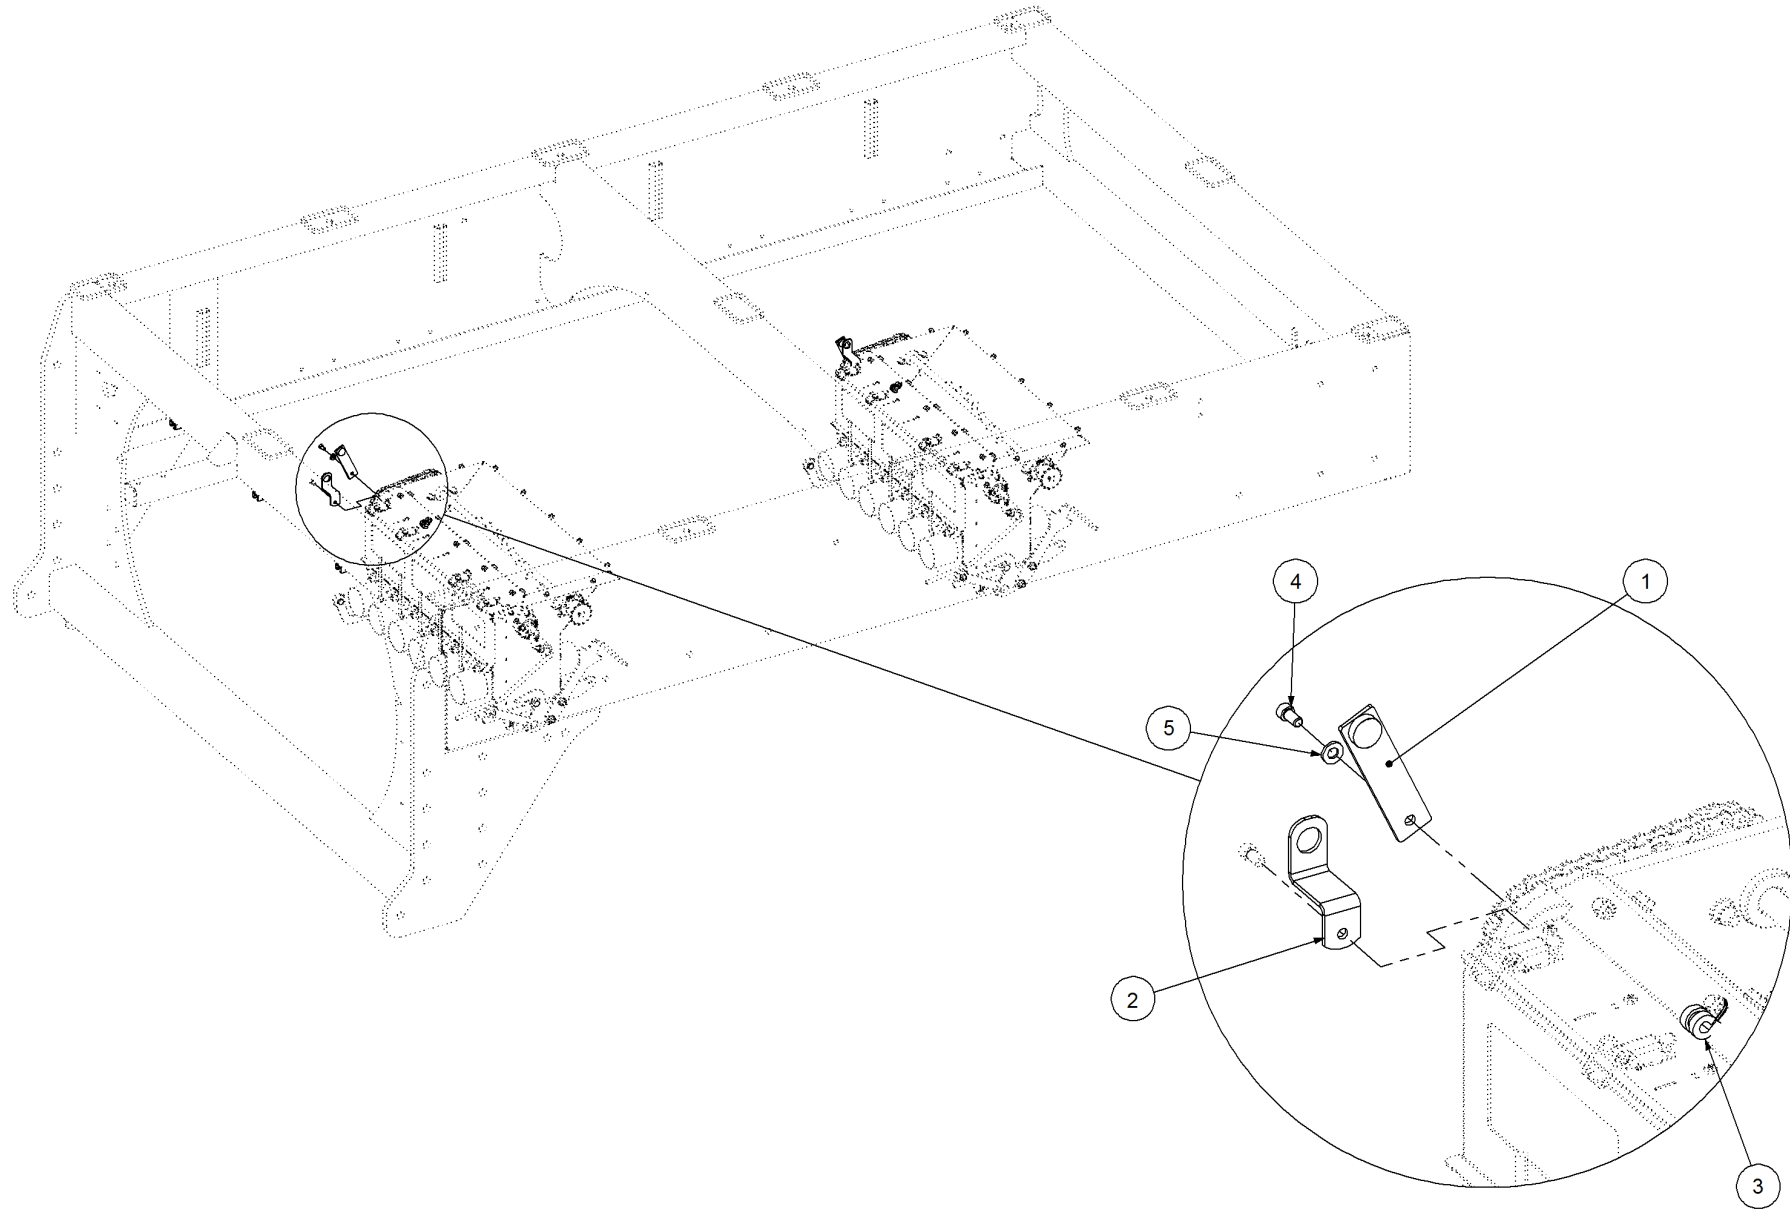

P/N 290000128

Sensor Mount Kit - 2 Bin

Key	Part Number	Description	Qty
1	208400142	Mount Plate - Single Magnet	2
2	208400140	Sensor Bracket - KEE	2
3	115001350	Cable Clamp 10mm	2
4	010106012	Cap Screw 1/4" UNC x 1/2"	2
5	035106151	Flat Washer 1/4" ID	2

Key	Part Number	Description	Qty