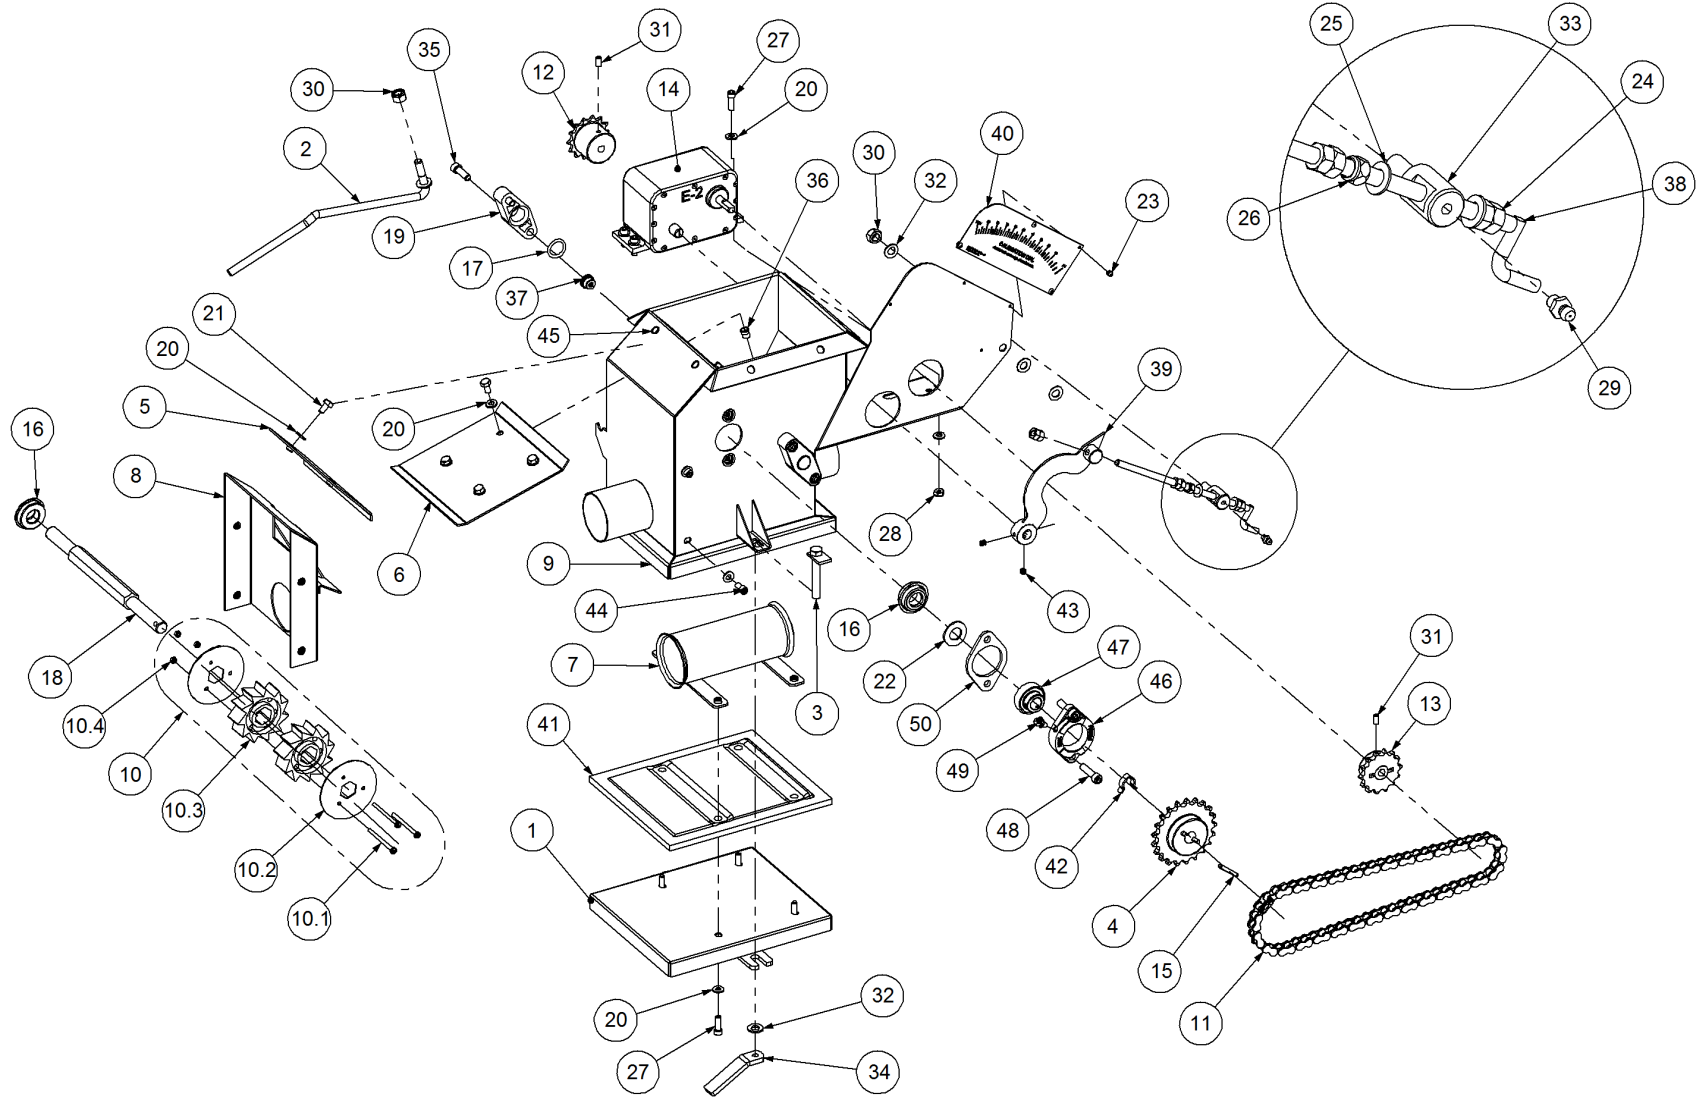

P/N 208102000 Metering Unit SSB - 1 Way Ground Drive

Key	Part Number	Description	Qty	Key	Part Number	Description	Qty
1	208100026	Bottom Door - SSB	1	29	111206000	Grease Nipple 1/4" UNF	1
2	208100051	Cleanout Door Handle - SSB	1	30	030130101	Nut 3/8" UNC Nyloc	2
3	208100061	Bottom Door Bolt - SSB	2	31	013110613	Grub Screw 1/4" UNC x 1/2"	2
4	208100095	Sprocket (Plastic) 1/2" BS x 21T	1	32	035110191	Flat Washer 3/8" ID	5
5	208100071	Coarse Seeds Plate - SSB	1	33	290601007	Screw Swivel	1
6	208100047	Clean Out Door - SSB	1	34	208100060	Handle - Bottom Door Fastener	2
7	208100028	Flow Through Tube	1	35	010208025	Cap Screw 5/16" BSW x 1"	4
8	208100020	Port Plate - 1 Way	1	36	030170061	Nut 1/4" UNC Huck	4
9	208102002	Metering Unit SSB - 1 Way	1	37	030170081	Nut 5/16" UNC Huck	8
10	208100092	Spool Assy - SSB	1	38	209600001	Indicator Adjusting Screw	1
10.1	059604060	Bolt Pan Hd M4 x 60	3	39	208102111	Calibration Indicator - SSB	1
10.2	193001905	Spool Washer	2	40	192017269	Calibration Dial	1
10.3	197018845	Spool	2	41	208100016	Door Rubber - SSB	1
10.4	080310041	Nut M4 S/Steel	3	42	193003765	Retainer Clip - Sprocket	1
11	208125000	Chain 1/2" AS Simplex	1	43	013110606	Grub Screw 1/4" UNC x 1/4"	2
12	290000036	Sprocket (Plastic) 1/2" BS x 14T - 3/8" ID	1	44	010106012	Cap Screw 1/4" UNC x 1/2"	4
13	208400167	Sprocket (Plastic) 1/2" BS x 14T	1	45	030170001	Nut 1/4" UNC Huck	2
14	130000020	Zero Max E2 Gear Box	1	46	136520300	Bearing Housing	2
15	090105032	Roll Pin 3/16" x 1-1/4"	1	47	135320210	Bearing - 5/8" ID	2
16	197161687	Seal 5/8" ID	2	48	010208032	Cap Screw 5/16" BSW x 1-1/4"	4
17	197192535	O'Ring 3/4" ID x 1" OD x 0.139"	2	49	111206675	Grease Nipple 1/4" UNF - 67.5°	2
18	208100100	Spool Shaft - SSB	1	50	197001626	Gasket (Small) - Bearing	2
19	137308846	Bush	2				
20	035106151	Flat Washer 1/4" ID	22				
21	000060135	Bolt Hex Hd 1/4" UNC x 1/2"	6				
22	035316320	Flat Washer 5/8" ID S/Steel	2				
23	094103001	Pop Rivet 1/8" Aluminium	4				
24	030110081	Nut 5/16" UNC	6				
25	035108161	Flat Washer 5/16" ID	2				
26	030130081	Nut 5/16" UNC Nyloc	1				
27	010106019	Cap Screw 1/4" UNC x 3/4"	8				
28	030130061	Nut 1/4" UNC Nyloc	4