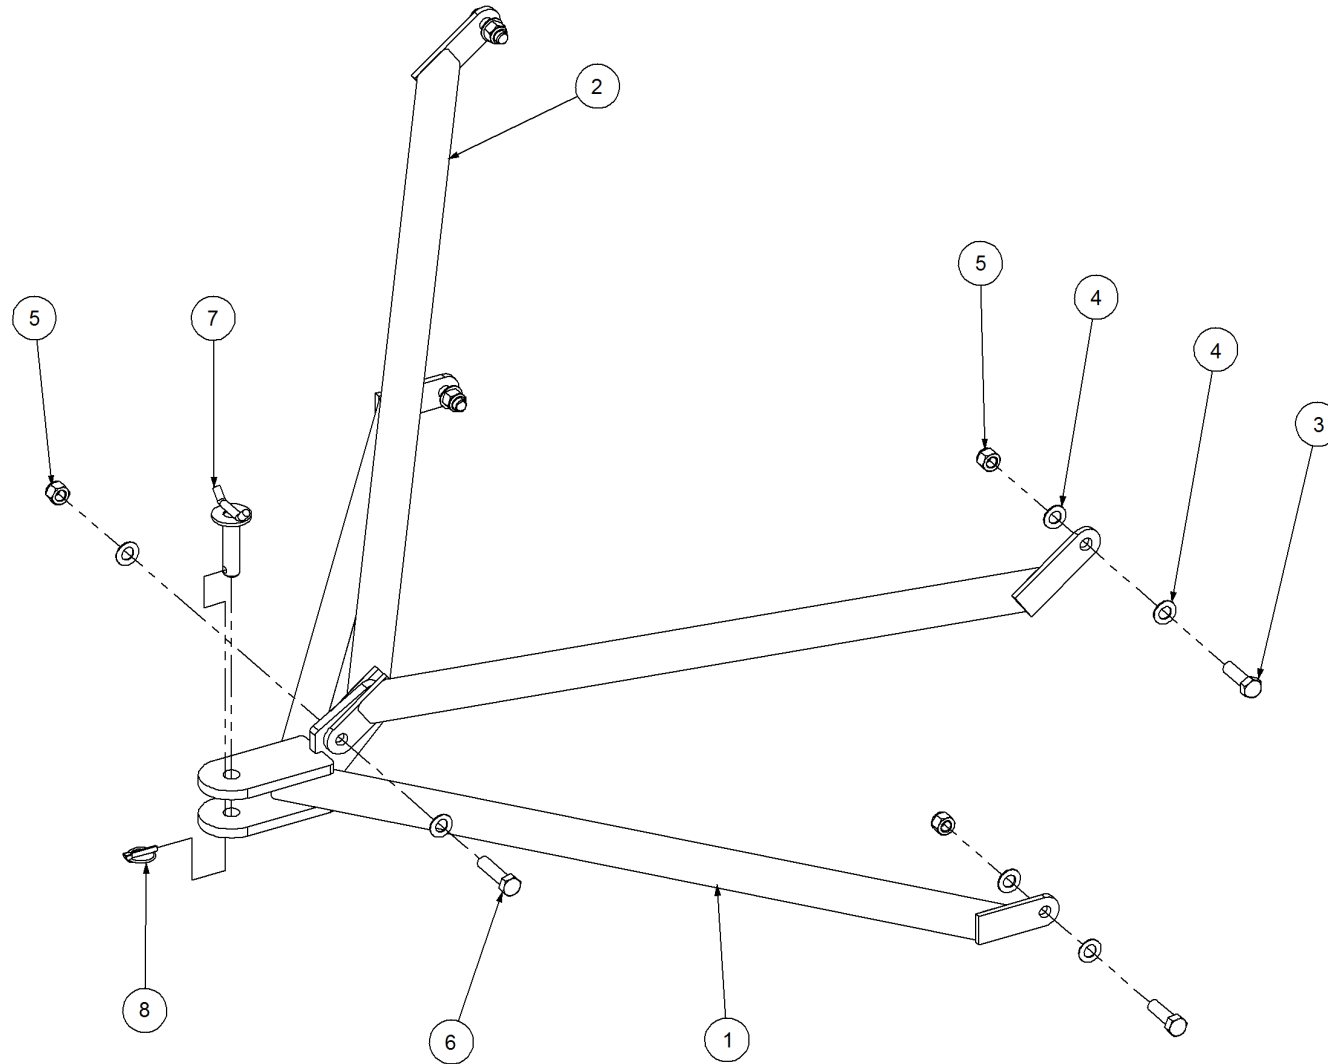

Key	Part Number	Description	Qty
-----	-------------	-------------	-----

P/N 234000000 Harrow Hitch Assy

P/N 234000000 Harrow Hitch Assy

Key	Part Number	Description	Qty
1	234000011	Lower Arm	1
2	234000021	Upper Arm	2
3	000190638	Bolt Hex Hd 3/4" UNC x 2-1/2"	4
4	035119380	Flat Washer 3/4" ID	10
5	030130191	Nut 3/4" UNC Nyloc	5
6	000190755	Bolt Hex Hd 3/4" UNC x 3"	1
7	234000001	Hitch Pin	1
8	095110036	Lynch Pin 3/8"	1