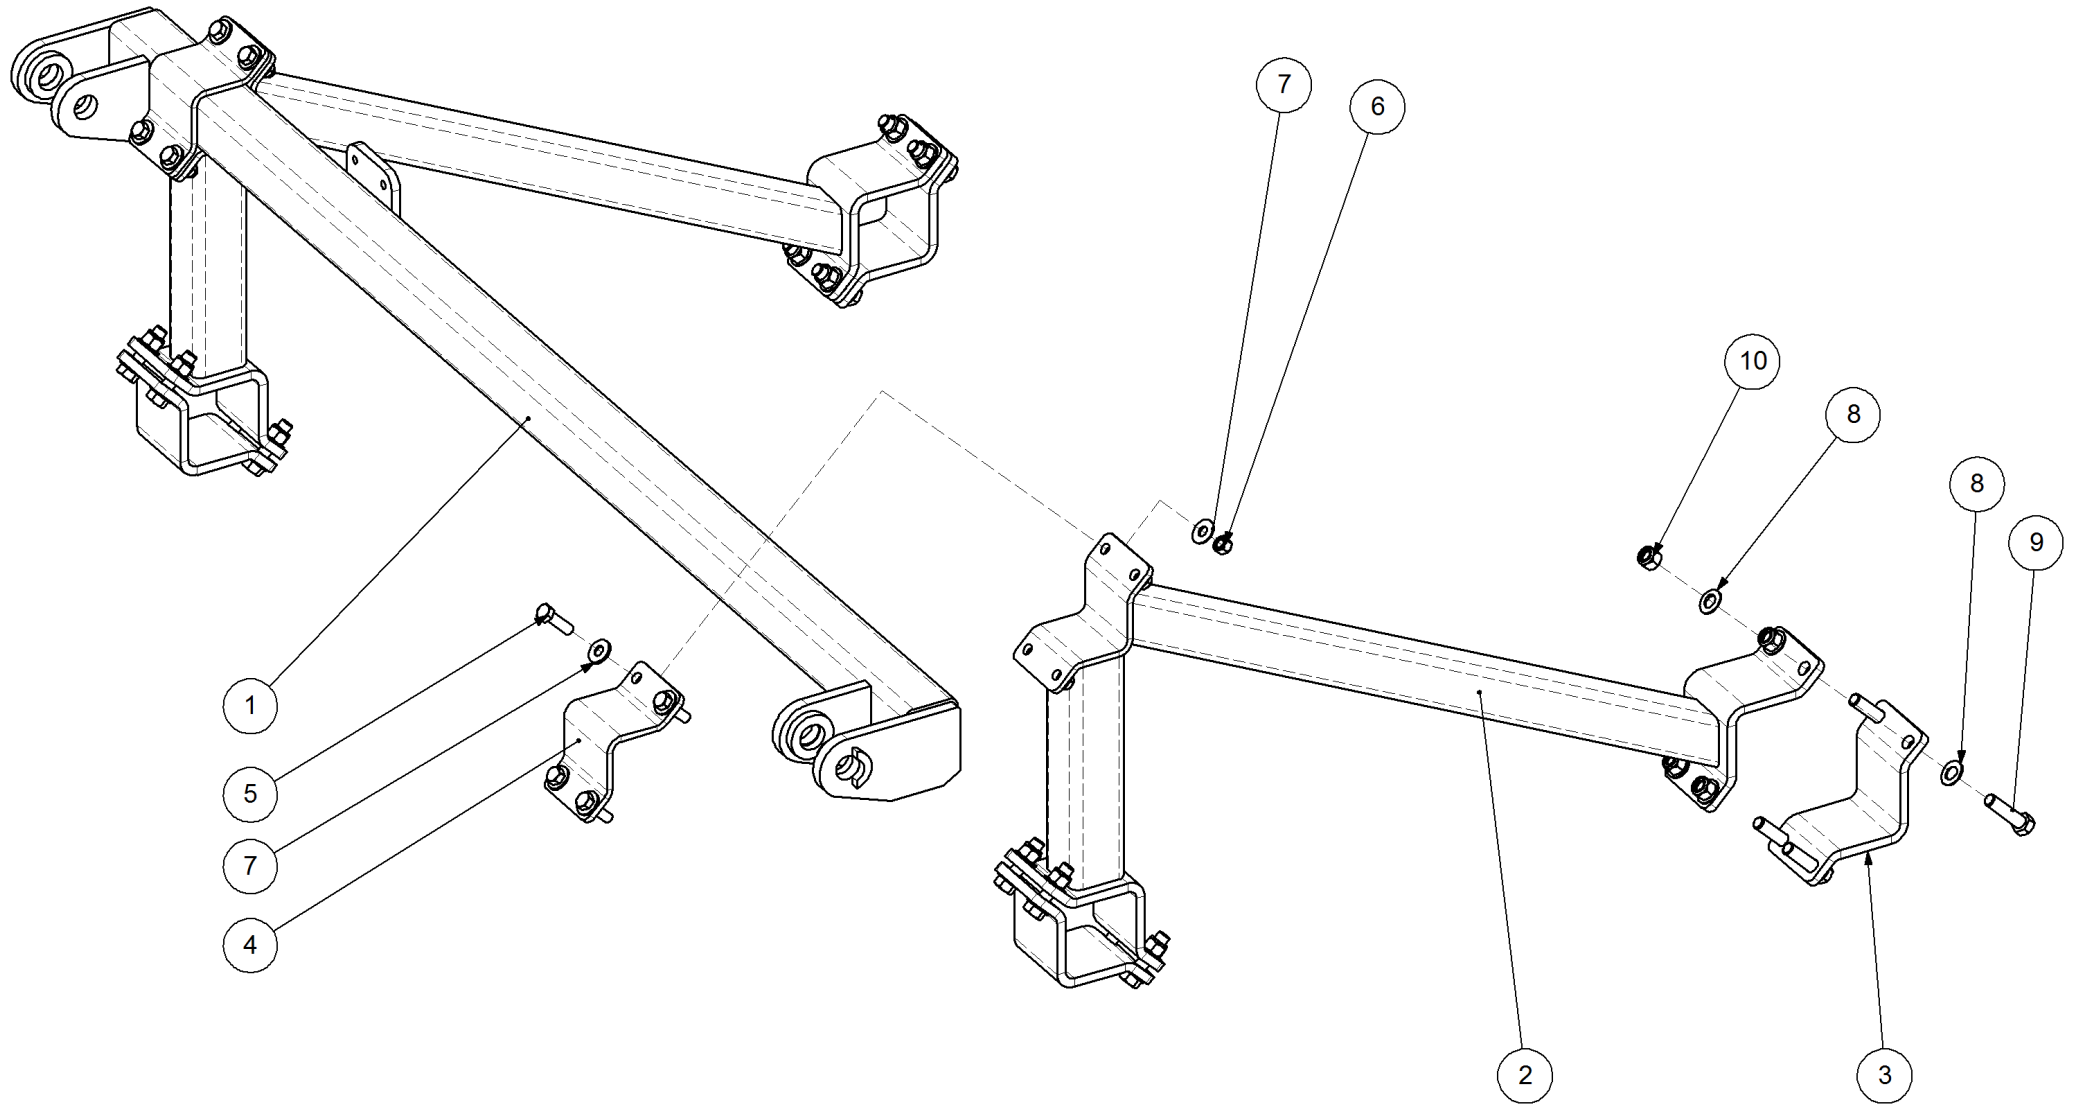

P/N 233600001

Mount Frame Assy - 850 Bar Crs

Key	Part Number	Description	Qty
1	330331009	Cross Beam	1
2	233600002	Rear Brace - 850mm	2
3	330331016	Clamp Plate - 100 x 100 RHS	4
4	330331015	Clamp Plate - 75 x 75 RHS	2
5	000130505	Bolt Hex Hd 1/2" UNC x 2"	8
6	030130131	Nut 1/2" UNC Nyloc	8
7	035113250	Flat Washer 1/2" ID	16
8	035116351	Flat Washer 5/8" ID	32
9	000160635	Bolt Hex Hd 5/8" UNC x 2-1/2"	16
10	030130161	Nut 5/8" UNC Nyloc	16

Key	Part Number	Description	Qty