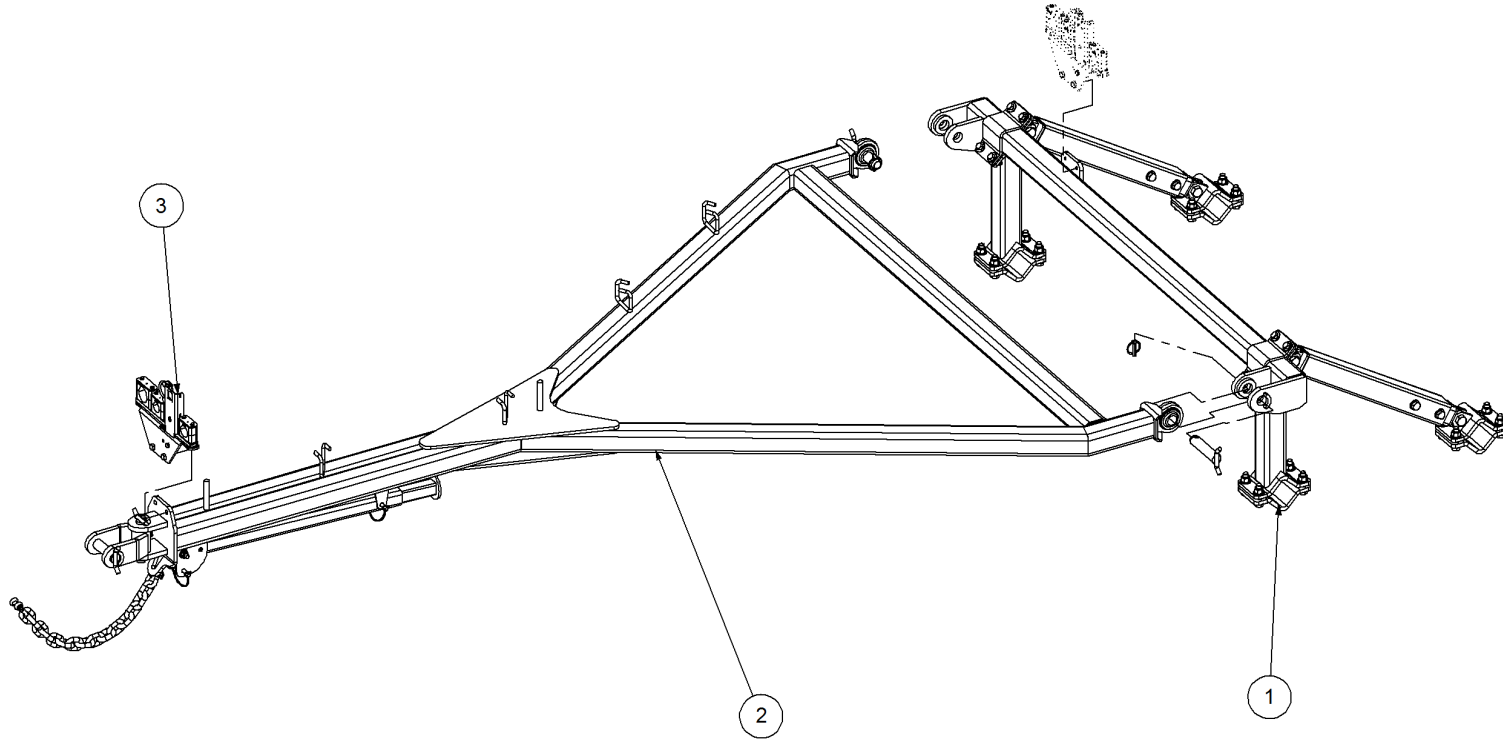

P/N 233600050   A Frame Pull Kit - Universal 3" Diamond

Key	Part Number	Description	Qty
1	233600051	Mount Frame Assy - Universal 3" Diamond	1
2	300571530	Rear 'A' Frame Assy	1
3	233260120	Hyd Hose & Electrical Connector Assy	1

Key	Part Number	Description	Qty