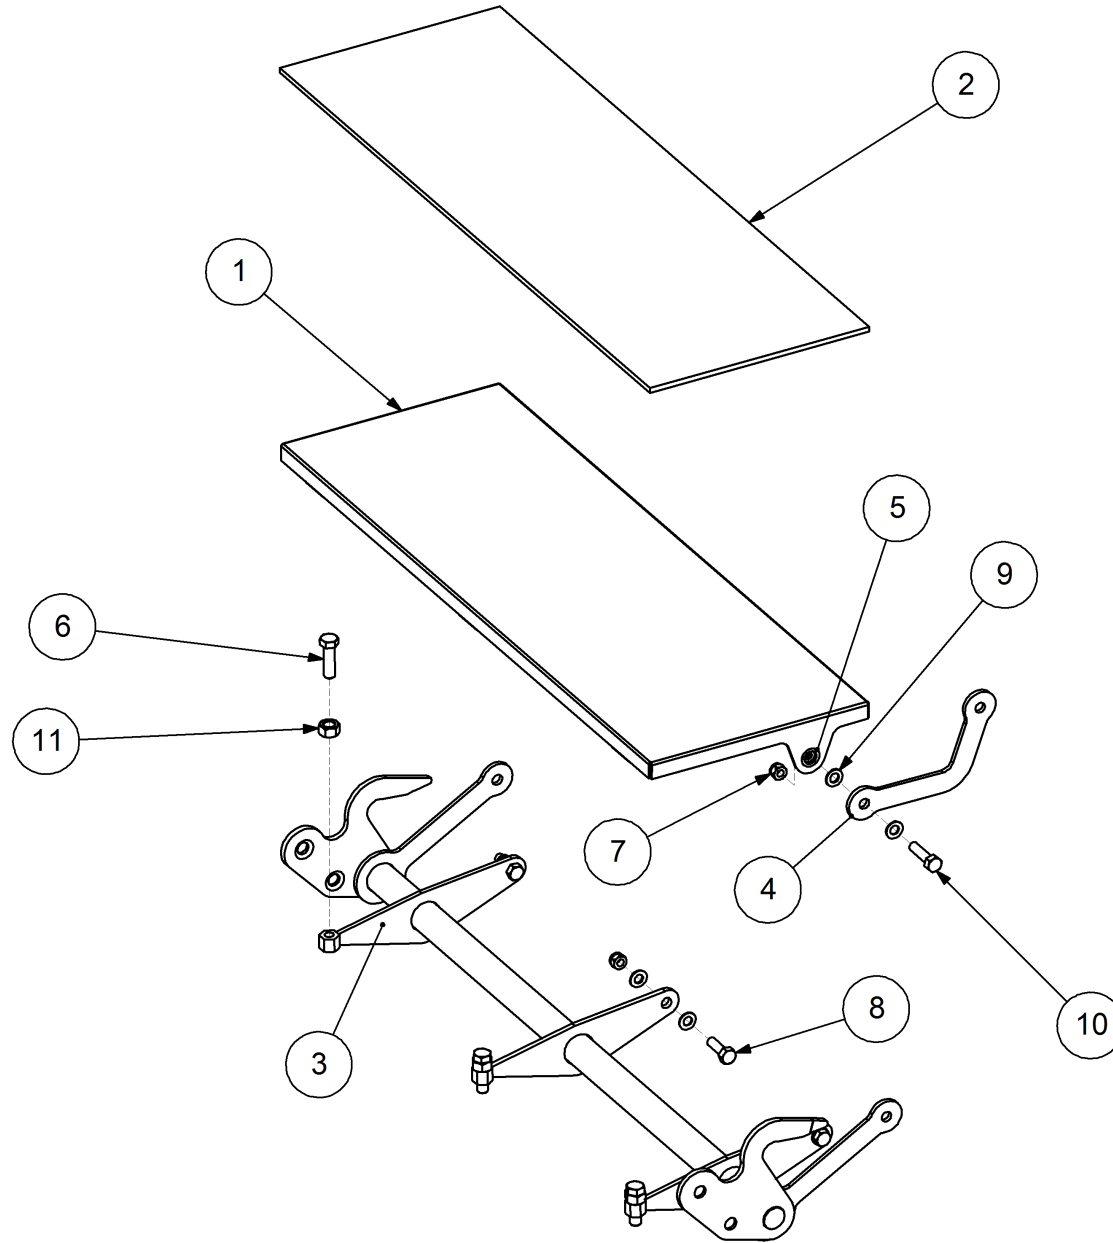

Key	Part Number	Description	Qty
38	208600063	Flow Thru Tube	2
39	208600081	Agitator Shaft - 6 Way	1
40	193008851	Vane - Metering Unit	5
41	193003765	Retainer Clip - Sprocket	2
42	193001761	Retainer Clip	5
43	208400125	Seal Assy	5
44	137308858	Bush 8mm	5
45	197161687	Seal 5/8" ID	4
46	035316320	Flat Washer 5/8" ID S/Steel	4
47	013110613	Grub Screw 1/4" UNC x 1/2"	1
48	000060195	Bolt Hex Hd 1/4" UNC x 3/4"	6
49	035106151	Flat Washer 1/4" ID	13
50	000060135	Bolt Hex Hd 1/4" UNC x 1/2"	5
51	090105025	Roll Pin 3/16" x 1"	1
52	290000032	Sprocket (Plastic) 1/2" BS x 14T - 5/8" ID	1
53	126132106	Sprocket (Plastic) 1/2" BS x 21T - 5/8" ID	1
54	126131405	Sprocket (Plastic) 1/2" BS x 14T - 5/8" ID	1
55	208400093	Spool Assembly - RH	3
56	208400092	Spool Assembly - LH	3
57	208600065	Spool Shaft - 6 Way	1
58	182047430	Key 4.75 x 4.75 x 30 Lg	1
59	136520300	Bearing Housing	4
60	135320210	Bearing - 5/8" ID	4
61	010208032	Cap Screw 5/16" BSW x 1-1/4"	8
62	111206675	Grease Nipple 1/4" UNF - 67.5°	4
63	125140211	Chain Assy 1/2" AS (35 L + CL)	1
64	197001626	Gasket (Small) - Bearing	4
65	090105032	Roll Pin 3/16" x 1-1/4"	2

P/N 208400093

Spool Assembly - RH

Key	Part Number	Description	Qty
1	197018845	Spool	3
2	193001905	Spool Washer	3
3	080310041	Nut M4 S/Steel	3
4	059604081	Bolt Pan Hd M4 x 81	3

Key	Part Number	Description	Qty
-----	-------------	-------------	-----

P/N 208600023

Bottom Door & Shaft - 6 Way

Key	Part Number	Description	Qty
1	208600011	Bottom Door - 6 Way	1
2	197622110	Bottom Door Rubber	1
3	208600025	Bottom Door Hinge Shaft - 6 Way	1
4	208400074	Hinge Arm - Bent	1
5	030170081	Nut 5/16" UNC Huck	2
6	000100385	Bolt Hex Hd 3/8" UNC x 1-1/2"	3
7	030130081	Nut 5/16" UNC Nyloc	4
8	000080255	Bolt Hex Hd 5/16" UNC x 1"	3
9	035108161	Flat Washer 5/16" ID	8
10	000080325	Bolt Hex Hd 5/16" UNC x 1-1/4"	1
11	030110101	Nut 3/8" UNC	3