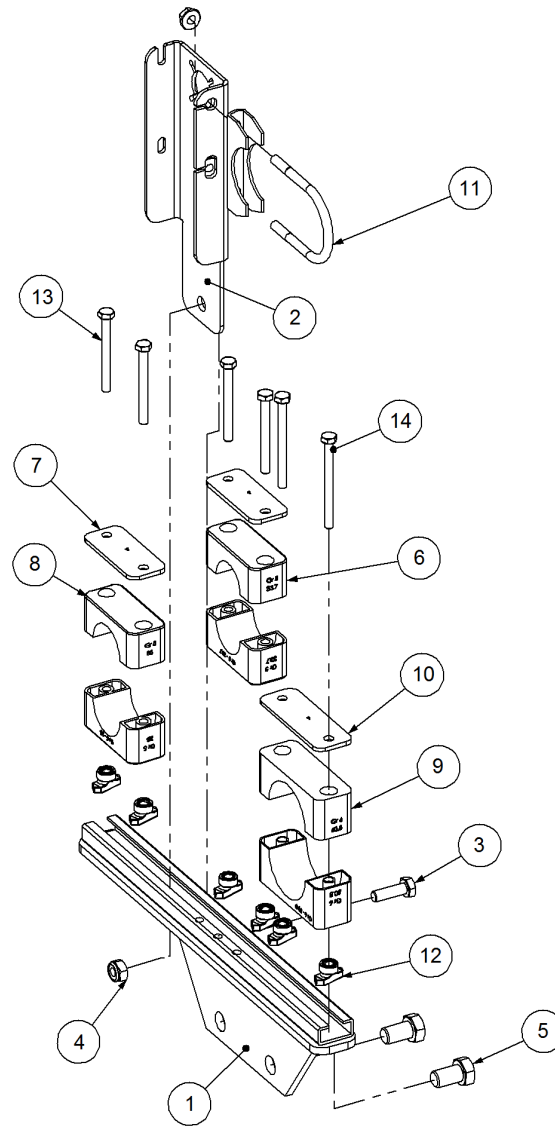

Key	Part Number	Description	Qty
-----	-------------	-------------	-----

P/N 242900000

Axle Hub & Stub - Drive - 6.5T (8 stud) x 3.0m

Key	Part Number	Description	Qty
1	242900001	Axle - Drive	1
2	111103000	Grease Nipple 1/8" BSP	1
3	060108030	Cap Screw M8 x 30	4
4	249092002	Axle Nut 1-1/2"	1
5	080161801	Wheel Nut M18	8
6	135030311	Bearing Tapered Roller 55 ID	1
7	139092006	Hub - 8 stud	1
8	139092007	Grease Cap	1
9	056180600	Wheel Stud M18	8
10	060108050	Cap Screw M8 x 50	4
11	135032216	Bearing Tapered Roller 80 ID	1
12	139092009	Wear Ring	1
13	139092008	Seal 100 ID	1
14	092206080	Split Pin 6.3 Dia x 80	1
15	000080255	Bolt Hex Hd 5/16" UNC x 1"	1
16	036108000	Spring Washer 5/16" ID	1
17	290000002	Retainer Washer	1
18	115005314	Electric Clutch w/- 18T Sprocket	1
19	030130111	Nut 7/16" UNC Nyloc	8
20	136220500	Bearing Housing - 4 Bolt	2
21	000110505	Bolt Hex Hd 7/16" UNC x 2" UNC	8
22	135520525	Bearing - 1" ID	2
23	290000003	Clutch Shaft	1
24	182070830	Key 7 x 8 x 30 Lg	1
25	249063000	Chain 5/8" Simplex O'ring	1
26	115001512	Cable Clamp	2
27	094105000	Pop Rivet 3/16" Steel	2
28	131210490	Drive Shaft & Universal	1
29	035108161	Flat Washer 5/16" ID	16
30	240000000	Bush	1
31	111206450	Grease Nipple 1/4" UNF - 45°	2
32	249150543	Sprocket Plate 5/8" BS x 54T	1

Key	Part Number	Description	Qty
-----	-------------	-------------	-----

P/N 233260120 Hyd Hose & Electrical Connector Assy

P/N 233260120

Hyd Hose & Electrical Connector Assy

Key	Part Number	Description	Qty
1	233260121	Hyd Hose Bracket	1
2	233260123	Electrical Fitting Bracket	1
3	050080258	Bolt Hex Hd M8 x 25	1
4	080120800	Nut M8 Nyloc	1
5	050120208	Bolt Hex Hd M12 x 20	2
6	156145337	Clamp Pipe Single 33.7 Dia	1
7	156165000	Clamp Top Plate	2
8	156145380	Clamp Pipe Single 38 Dia	1
9	156146508	Clamp Pipe Single 50.8 Dia	1
10	156166000	Clamp Top Plate	1
11	103100045	Clamp Exhaust 1-3/4" Dia	1
12	156180006	Stauff Rail Nut M6	6
13	050060608	Bolt Hex Hd M6 x 60	4
14	050060708	Bolt Hex Hd M6 x 70	2