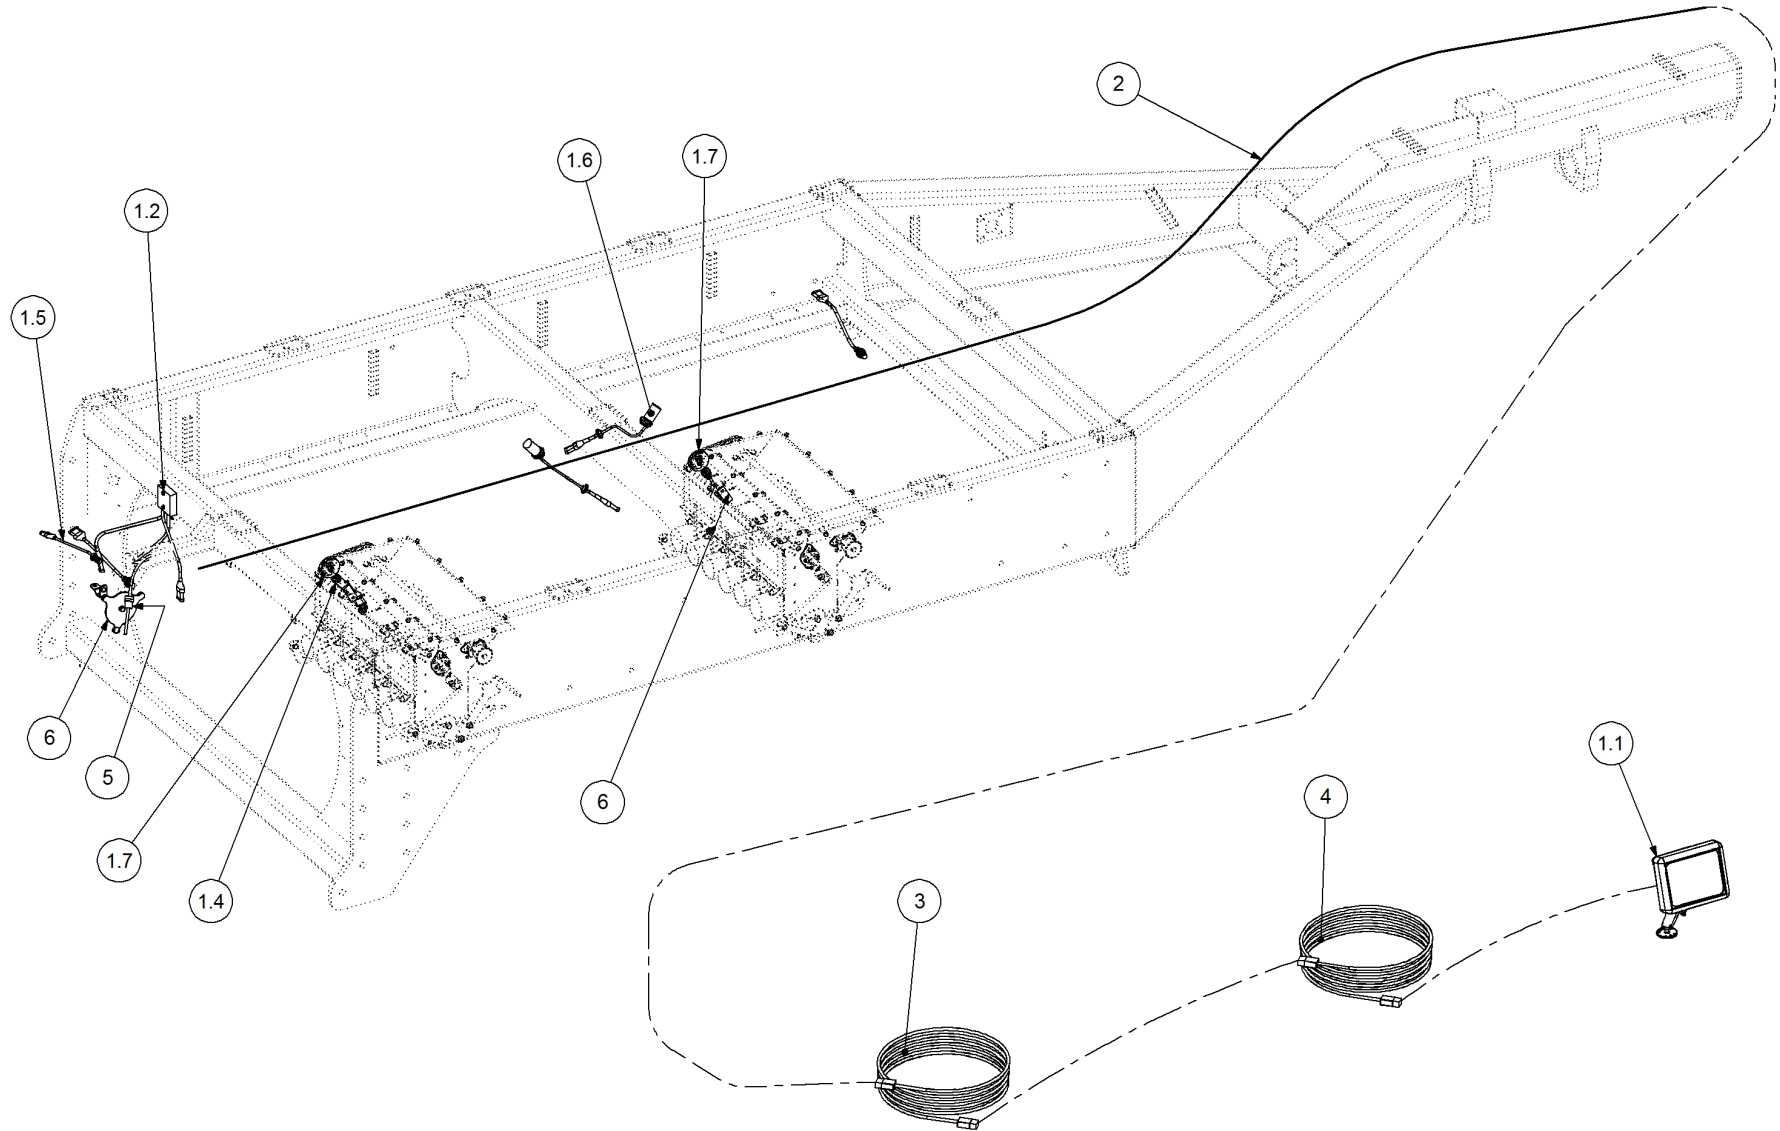

P/N 156590005 Stauff Clamp Kit

Key	Part Number	Description	Qty
1	156142160	Clamp Pipe Single 16 Dia	7
2	156162000	Clamp Top Plate	7
3	156143254	Clamp Pipe Single 25.4 Dia	7
4	156163000	Clamp Top Plate	7
5	156144280	Clamp Pipe Single 28 Dia	7
6	156164000	Clamp Top Plate	7
7	050060408	Bolt Hex Hd M6 x 40	28
8	050060458	Bolt Hex Hd M6 x 45	14
9	156180006	Stauff Rail Nut M6	42

Key	Part Number	Description	Qty