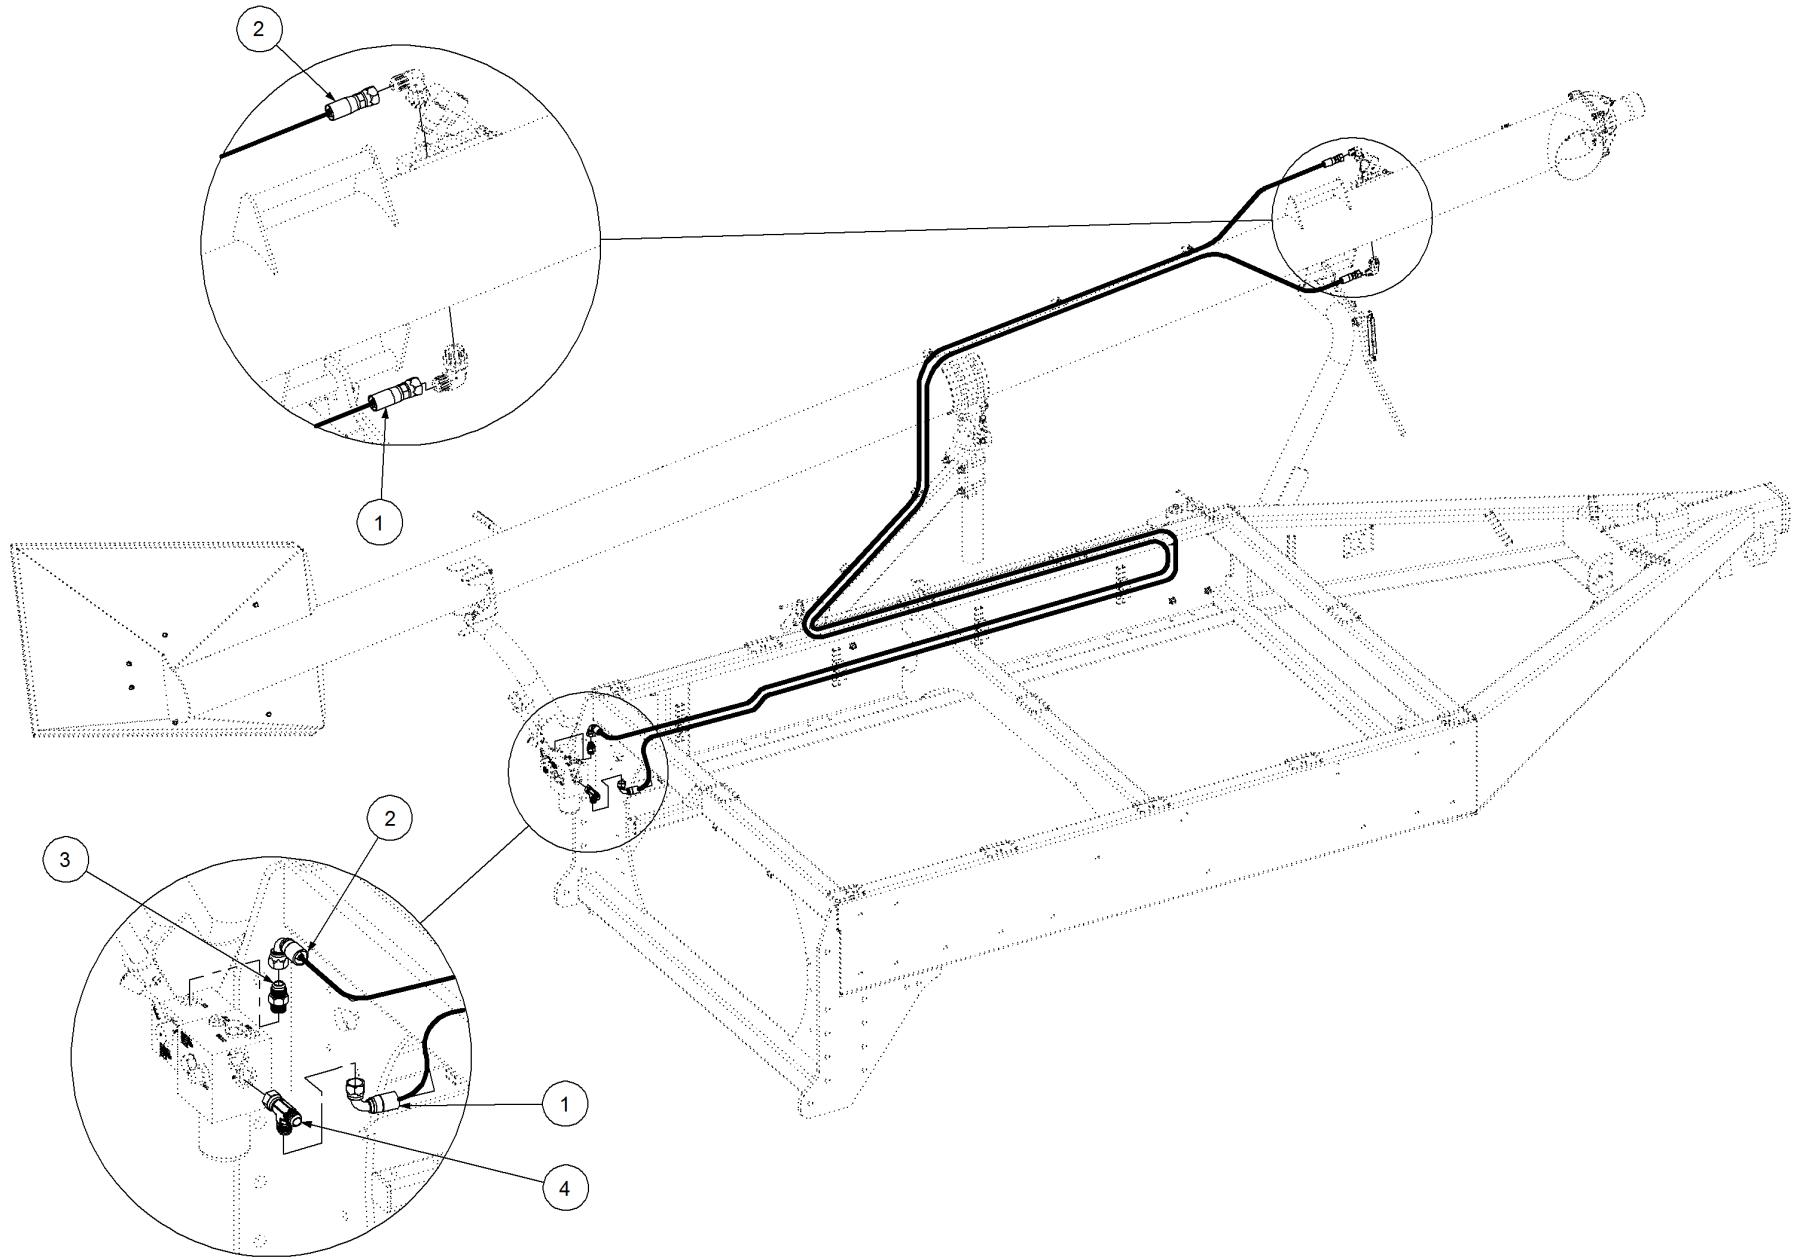

P/N 150000132 Hydraulic Hose & Fittings Kit

Key	Part Number	Description	Qty
1	150000133	Hyd Hose 1/2" DWB x 9500 Lg	1
2	150000134	Hyd Hose 1/2" DWB x 9800 Lg	1
3	15210F5OX-S	Fitting - Connector 7/8" JicM x 7/8" UnoM	1
4	15210R6X-S	Fitting - Tee 7/8" JicM x 7/8" JicM x 7/8" JicF	1

Key	Part Number	Description	Qty