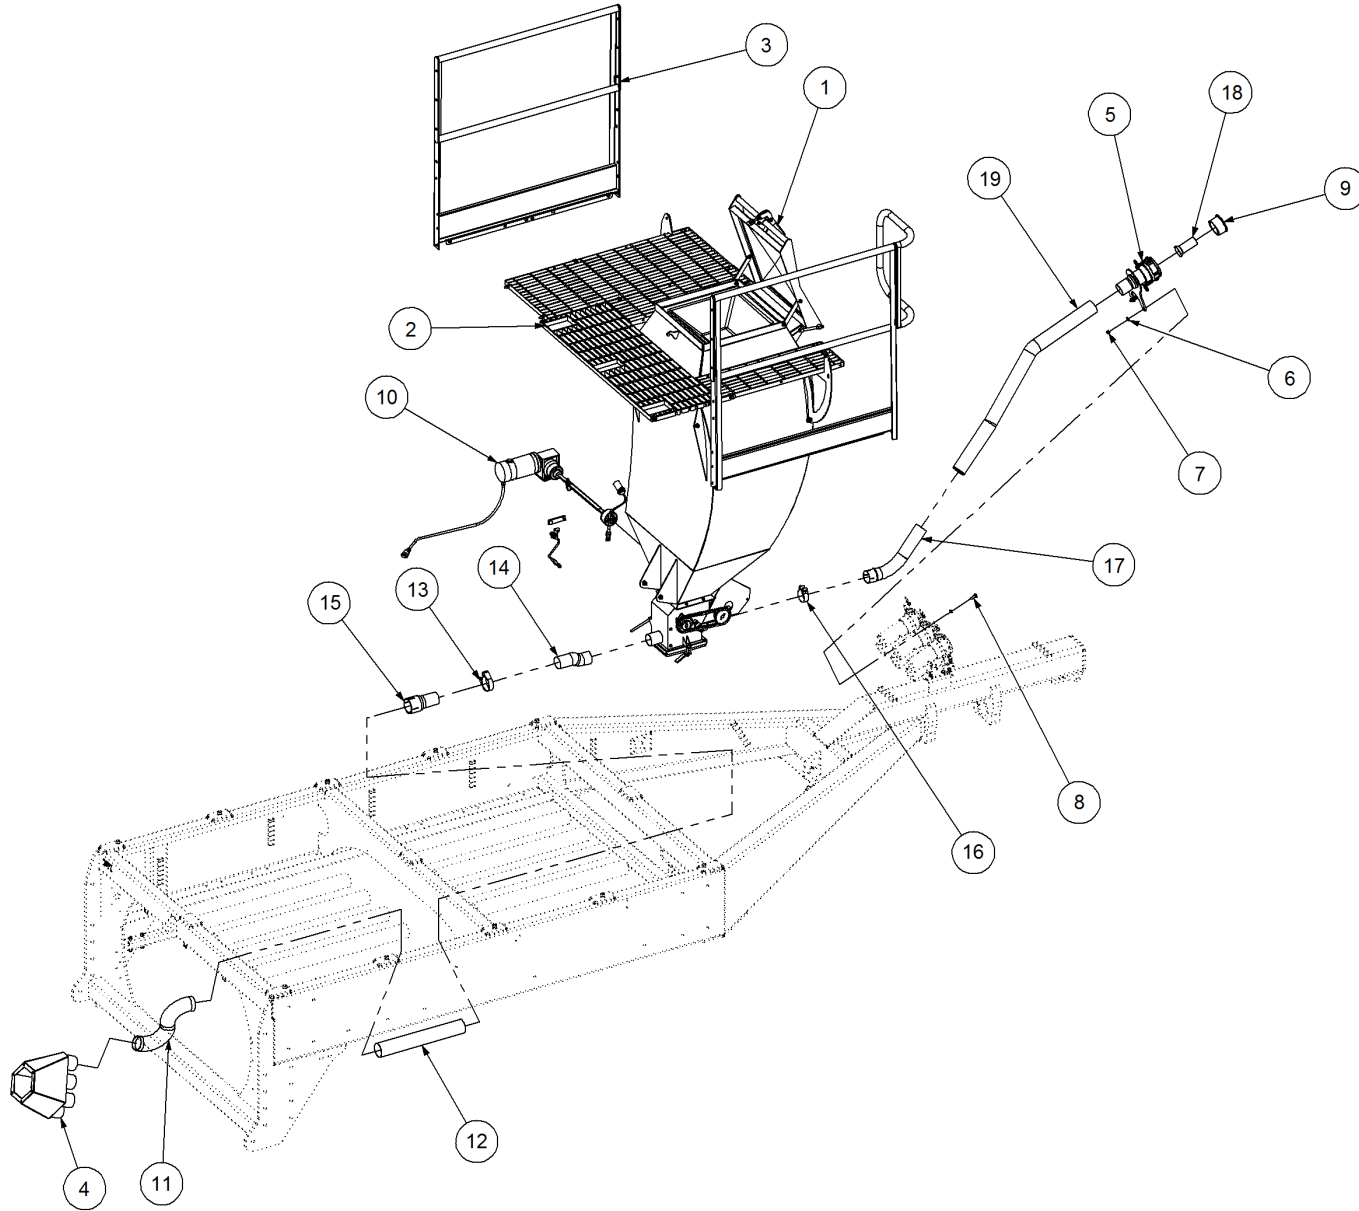

P/N 201450101 SSB Kit - 450L 1 Way Electric Drive

Key	Part Number	Description	Qty
1	201450251	SSB Sub Assembly - 450L 1 Way Electric Drive	1
2	201450215	SSB Walkway Kit - 450L suits 2 Bin	1
3	201450210	SSB Handrail Kit - 450L suits 2 Bin	1
4	259602009	Blower Outlet - 7 Outlet	1
5	214602051	Breakaway & Coupling Assembly	1
6	085110000	Flat Washer 10 ID	4
7	080121000	Nut M10 Nyloc	2
8	050100308	Bolt Hex Hd M10 x 30	2
9	108000075	Plug - 3" Female	1
10	290602802	Drive Kit - SSB 300L TQ Electric Drive	1
11	109400076	Hose Ribbed Bore 76 Dia	1
12	109400076	Hose Ribbed Bore 76 Dia	1
13	100074079	Hose Clamp - Mikalor 74 - 79	1
14	109200064	Hose Ductaflex 63 Dia	1
15	208000075	Reducer 3" ID x 2-1/2" OD	1
16	100064067	Hose Clamp - Mikalor 64 - 67	1
17	193045212	Elbow 2-1/2" Dia	1
18	208063044	Air Restrictor	1
19	109600064	Hose Abrasive Resistant 64 Dia	1

Key	Part Number	Description	Qty