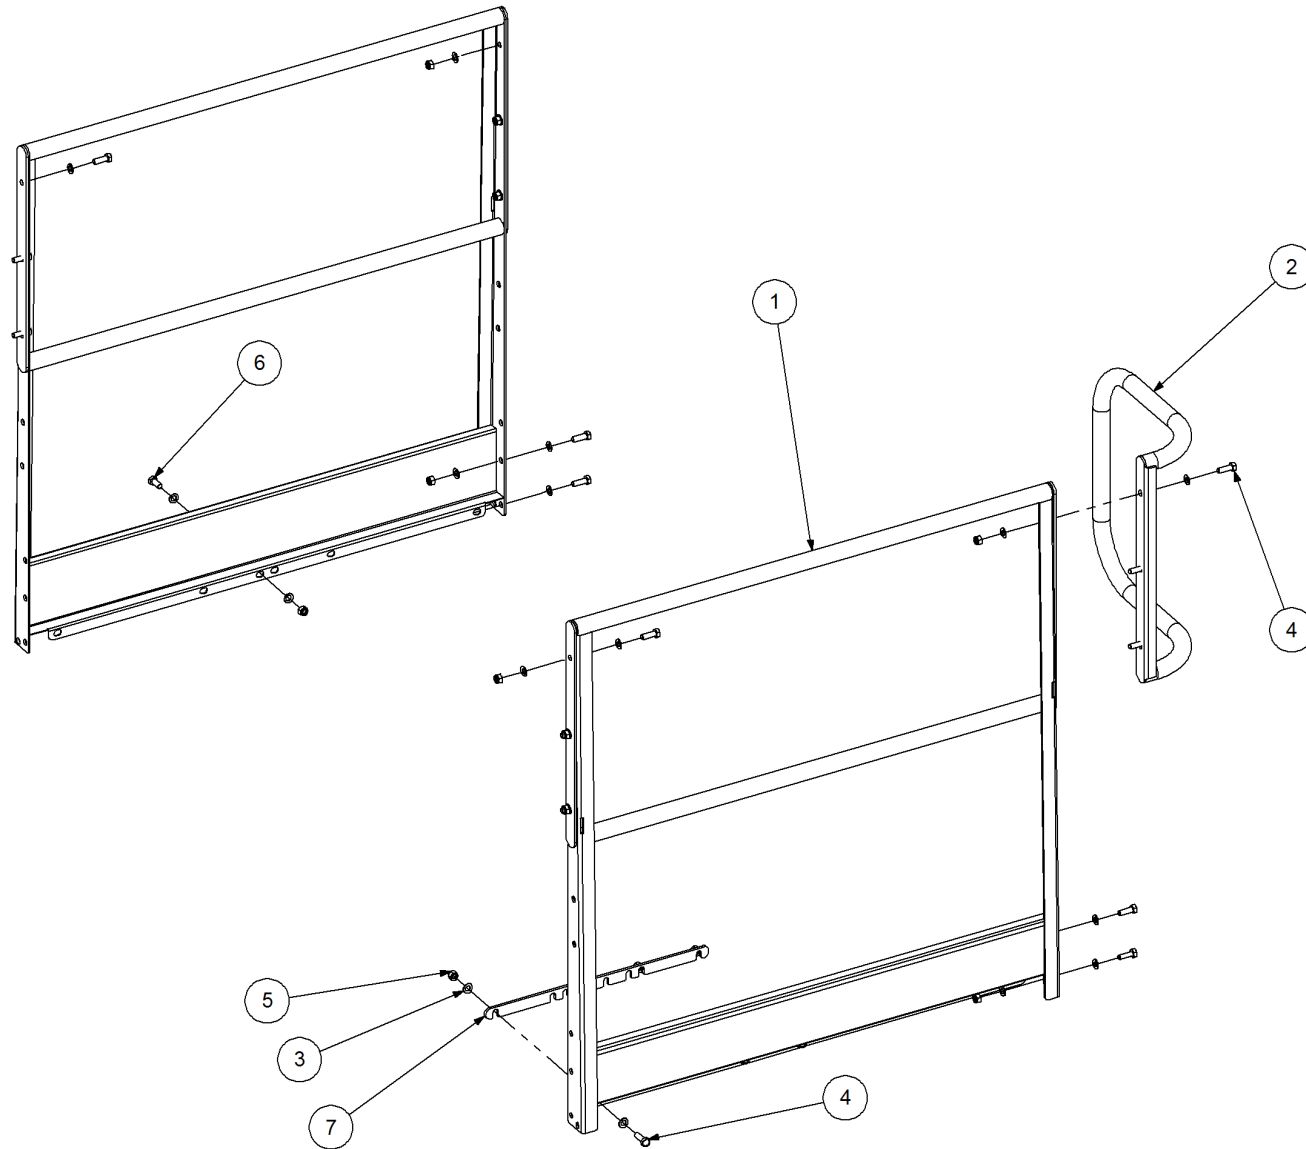

P/N 201450210 SSB Handrail Kit - 450L suits 2 Bin

Key	Part Number	Description	Qty
1	206602086	Handrail	2
2	206602052	Handrail End - Return	1
3	085110000	Flat Washer 10 ID	34
4	050100308	Bolt Hex Hd M10 x 30	16
5	080121000	Nut M10 Nyloc	17
6	050100258	Bolt Hex Hd M10 x 25	1
7	206902003	Handrail Spacer	1

Key	Part Number	Description	Qty