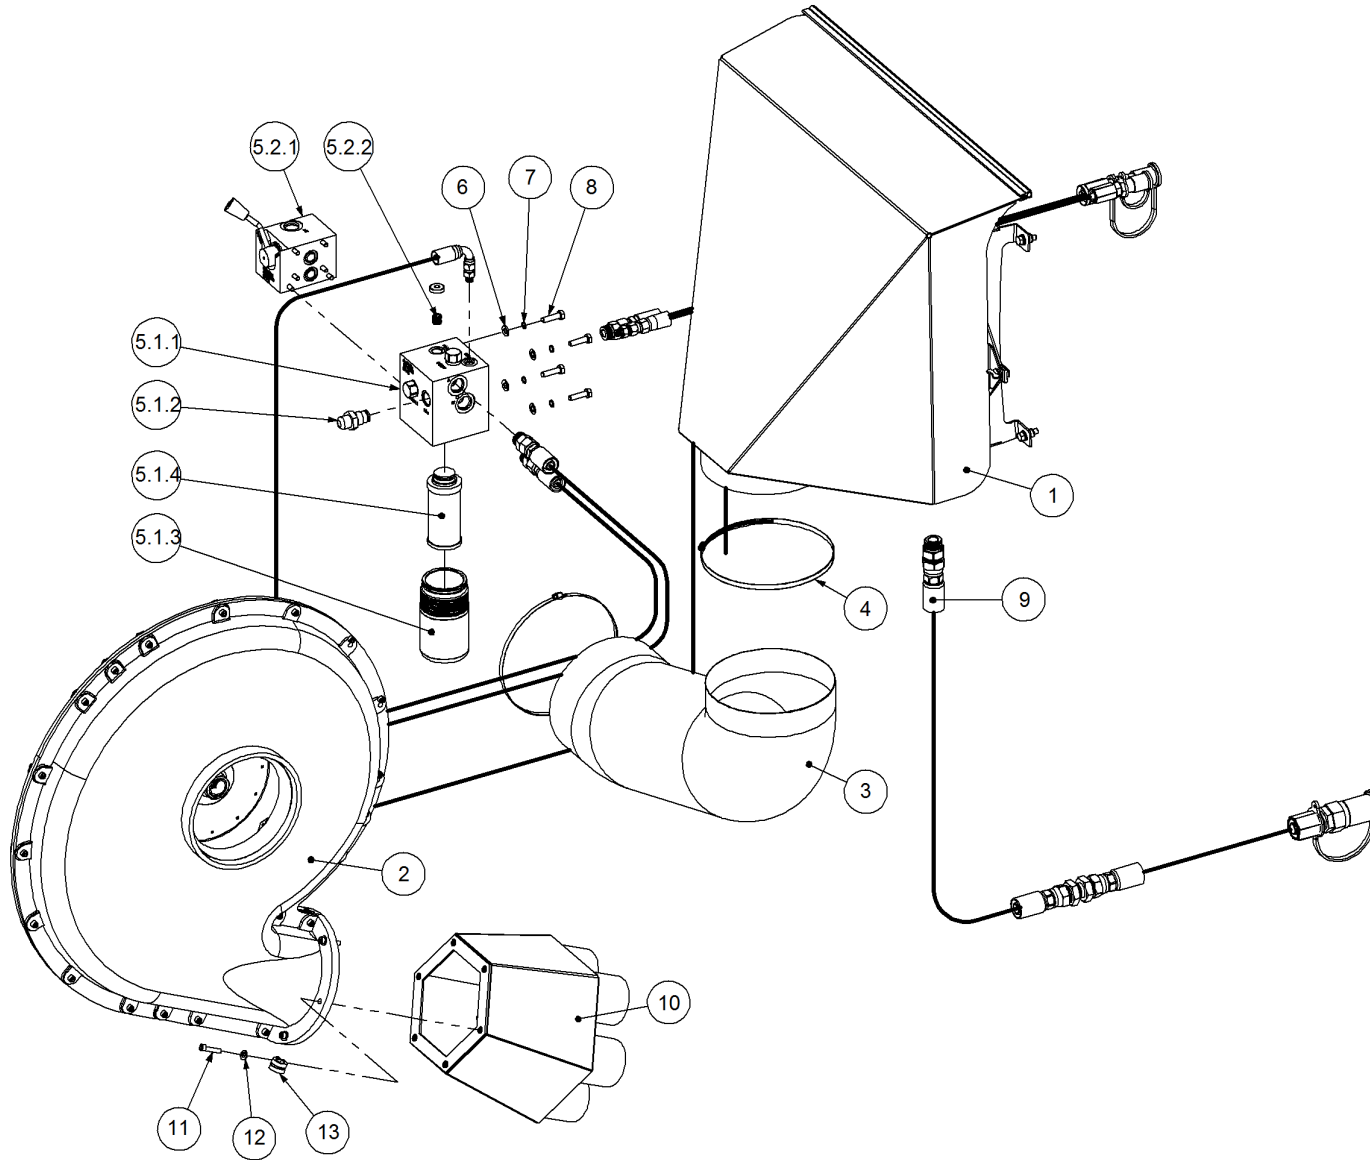

P/N 250000103

Blower Kit - Rexroth w/- Diverter Valve

Key	Part Number	Description	Qty
1	205600010	Cooler Assy	1
2	251902000	Blower - Rexroth	1
3	205001000	Hose - 8" Nyladuct	1
4	101178229	Hose Clamp - 178 - 229	2
5	254000006	Anti Cavity Manifold & Diverter Valve	1
5.1	254000002	Anti Cavity Manifold	1
5.1.1	161000003	Anti Cavity Manifold	1
5.1.2	161000005	HI-VT Indicator	1
5.1.3	254000001	Filter Bowl	1
5.1.4	159424400	Filter Element suits Anti Cavity Manifold - Blower Kit	1
5.2	254000003	Diverter Valve	1
5.2.1	161000004	Diverter Valve 6 Bolt Version	1
5.2.2	013451313	Fitting - Plug 1/4" BspM	1
6	085108000	Flat Washer 8 ID	4
7	086108000	Spring Washer 8 ID	4
8	050080308	Bolt Hex Hd M8 x 30	4
9	150000042	Hydraulic Hose & Fittings Kit	1
10	259602000	Blower Outlet - 6 Outlet	1
11	010106032	Cap Screw 1/4" UNC x 1-1/4"	6
12	035106151	Flat Washer 1/4" ID	6
13	115001351	Cable Clamp 18mm	1

Key	Part Number	Description	Qty