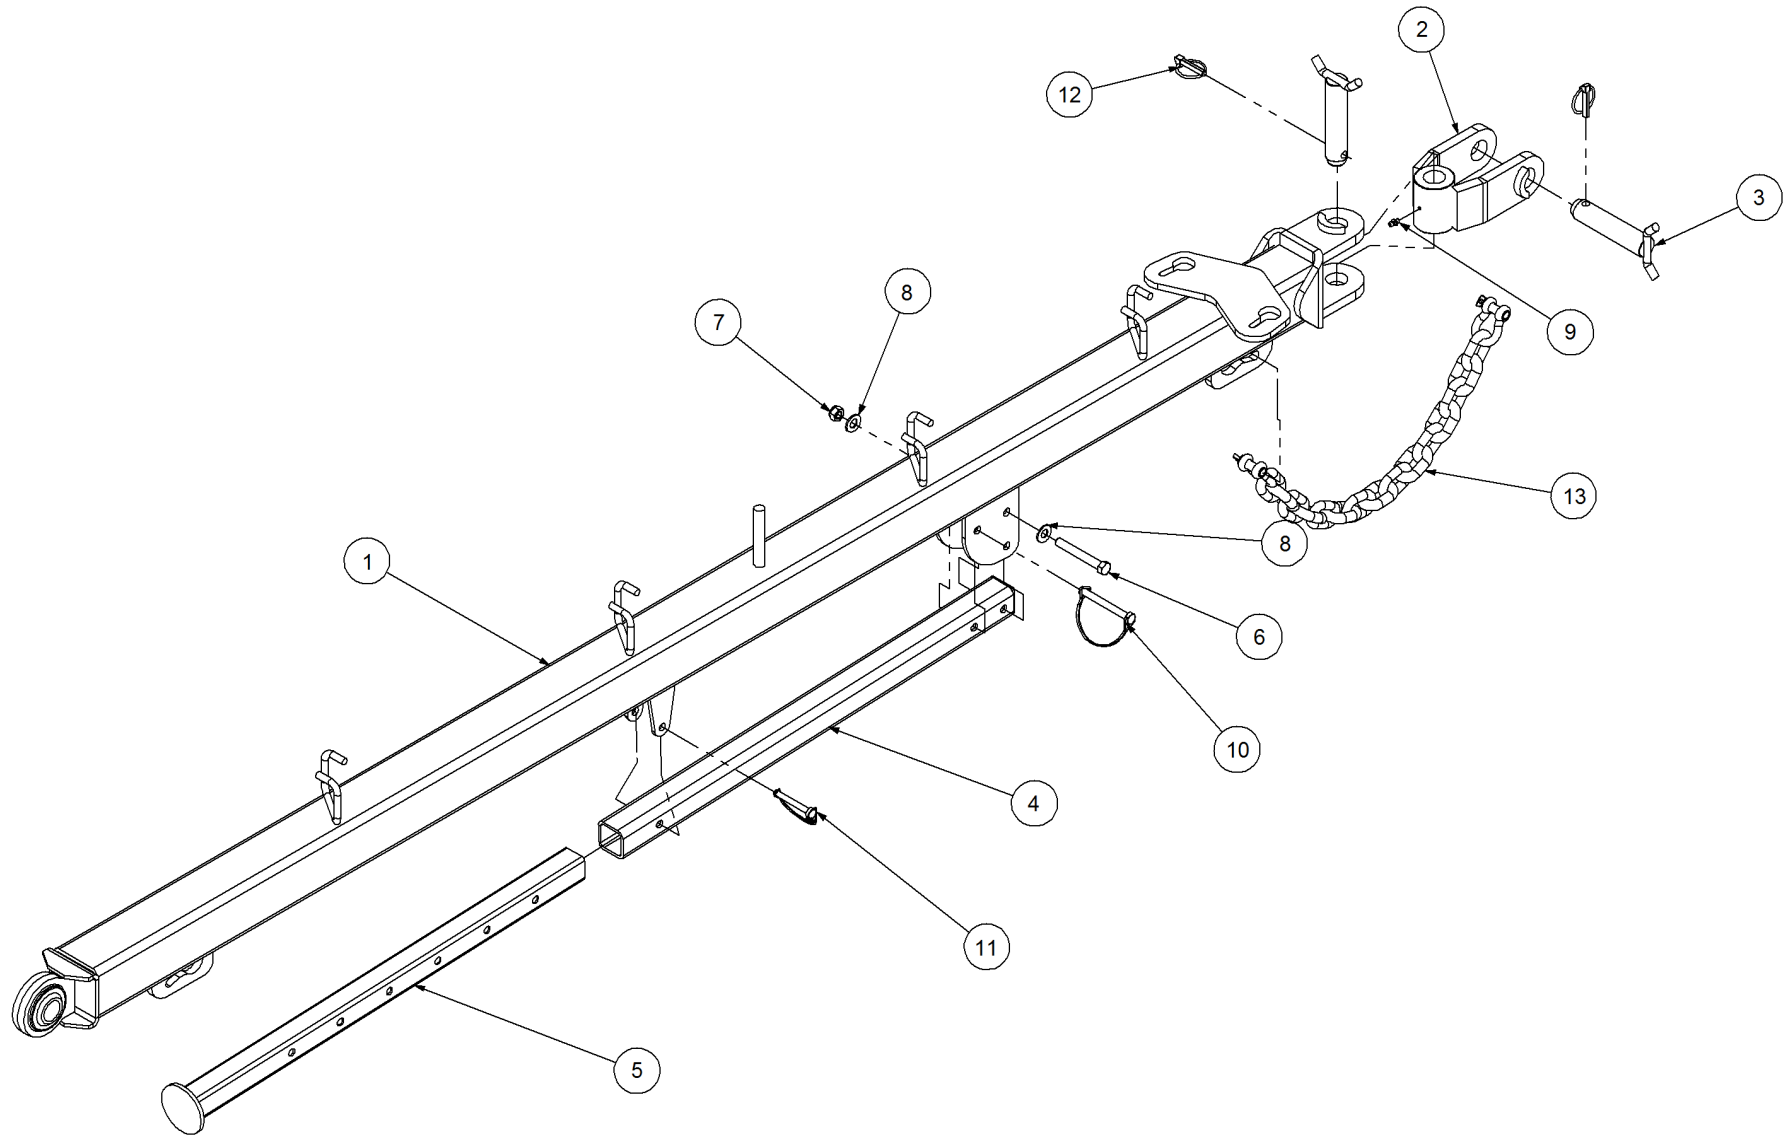

P/N 233261000 Stiffbar Assy

P/N 233261000 Stiffbar Assy

Key	Part Number	Description	Qty
1	233261001	Stiffbar	1
2	233330165	Clevis	1
3	233260117	Hitch Pin	2
4	235600120	Outer Tube	1
5	235600122	Lower Leg	1
6	050120908	Bolt Hex Hd M12 x 90	1
7	080121200	Nut M12 Nyloc	1
8	085112000	Flat Washer 12 ID	2
9	111206000	Grease Nipple 1/4" UNF	1
10	095111089	Lynch Pin 11mm	1
11	095308050	Lynch Pin 5/16"	1
12	095110036	Lynch Pin 3/8"	2
13	230603028	Safety Chain - 15L	1

Key	Part Number	Description	Qty