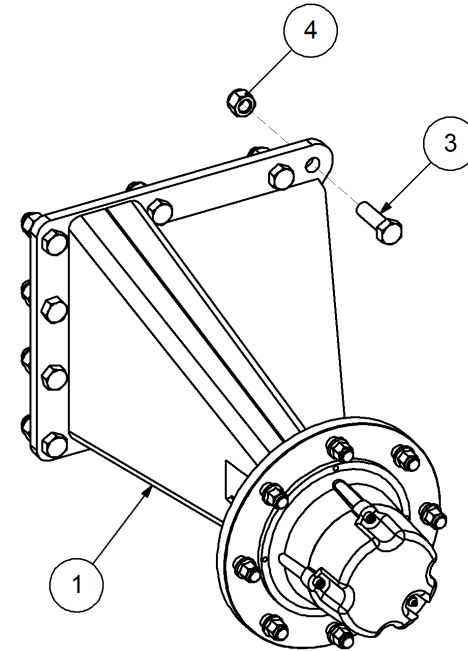

P/N 248900000

Axle Hub & Stub Kit - 6.5T (8 stud) x 3.0m

Key	Part Number	Description	Qty
1	243900000	Axle Hub & Stub - Lazy - 6.5T (8 stud) x 3.0m	1
2	242900000	Axle Hub & Stub - Drive - 6.5T (8 stud) x 3.0m	1
3	000190638	Bolt Hex Hd 3/4" UNC x 2-1/2"	20
4	030130191	Nut 3/4" UNC Nyloc	20

Key	Part Number	Description	Qty