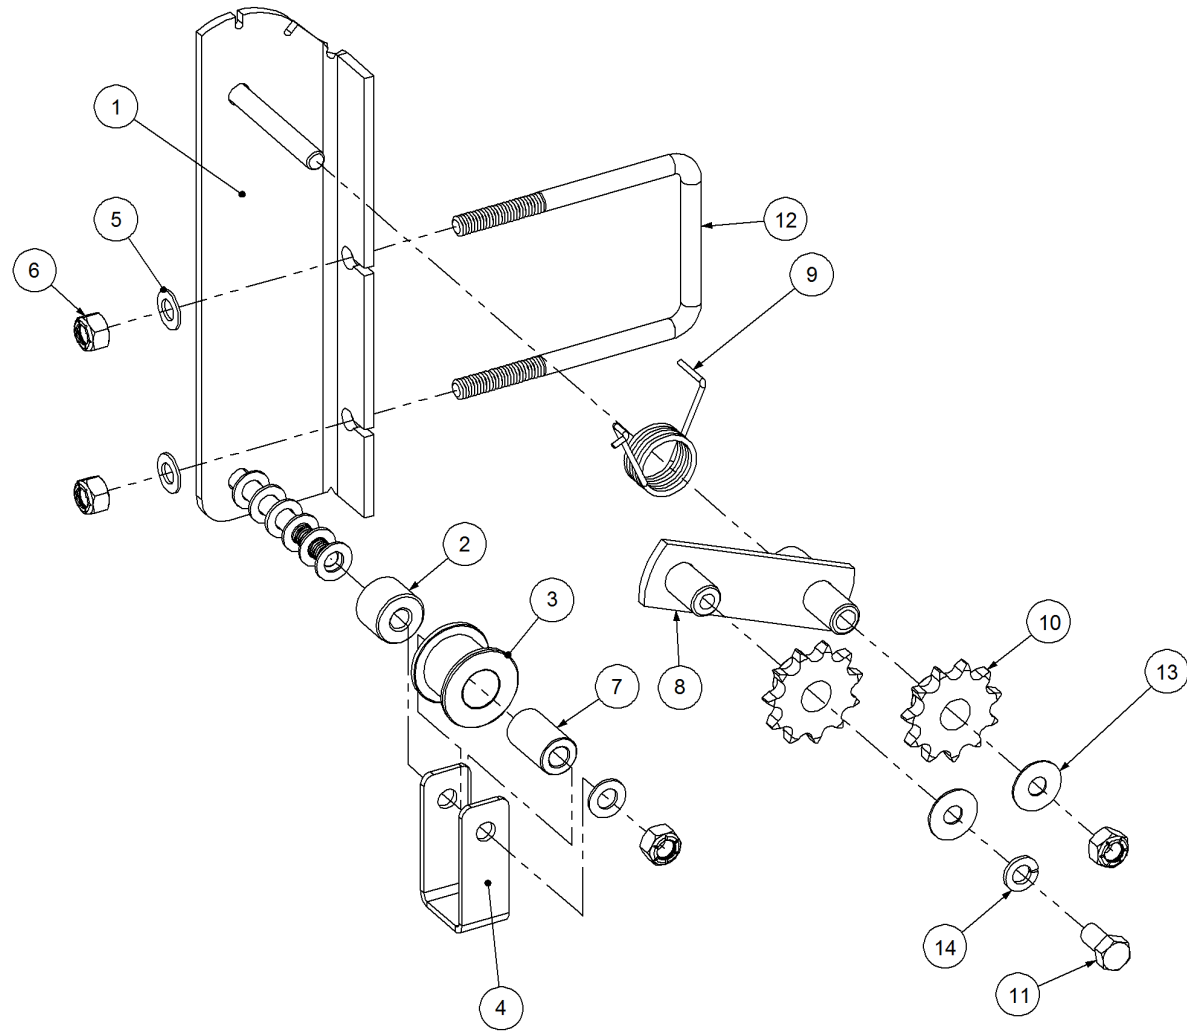

P/N 29000021 Tensioner Assembly - SSB

P/N 290000021

Tensioner Assembly - SSB

Key	Part Number	Description	Qty
1	290000022	Tensioner Bracket	1
2	290302077	Spacer	1
3	290000024	Chain Idler	1
4	290000023	Chain Guide	1
5	035110191	Flat Washer 3/8" ID	9
6	030130101	Nut 3/8" UNC Nyloc	4
7	290000025	Spacer	1
8	290000026	Tensioner Arm	1
9	124325081	Spring - Torsion 1" ID - LH	1
10	126131100	Sprocket (Steel) 1/2" BS x 11T - 16 ID	2
11	000100205	Bolt Hex Hd 3/8" UNC x 3/4"	1
12	020075075	U Bolt 3/8" X 3" X 3" UNC Zp	1
13	035110251	Flat Washer 3/8" ID	2
14	036110000	Spring Washer 3/8" ID	1

Key	Part Number	Description	Qty