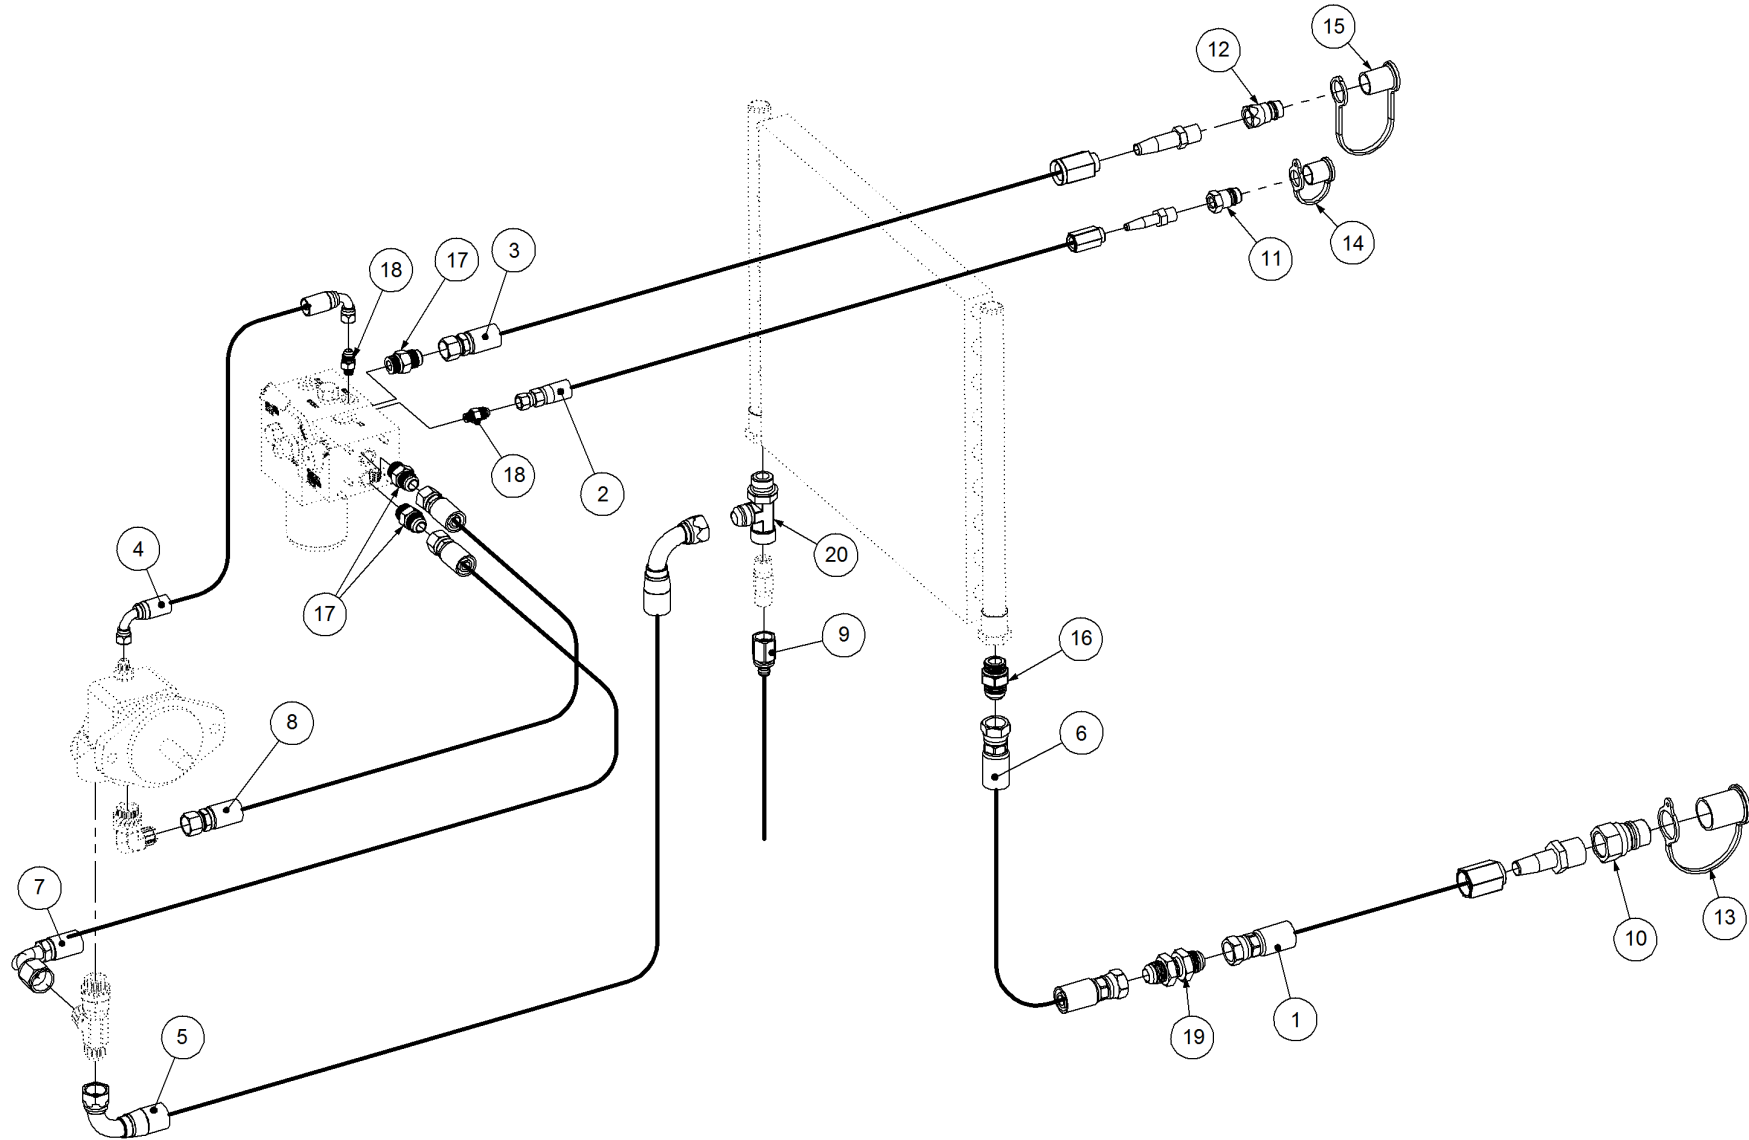

P/N 150000042 Hydraulic Hose & Fittings Kit

Key	Part Number	Description	Qty
1	150000047	Hyd Hose 3/4" SWB x 10389 Lg	1
2	150000039	Hyd Hose 3/8" SWB x 10369 Lg	1
3	150000037	Hyd Hose 5/8" DWB x 10383 Lg	1
4	150000051	Hyd Hose 3/8" SWB x 808 Lg	1
5	150000046	Hyd Hose 3/4" SWB x 1609 Lg	1
6	150000045	Hyd Hose 3/4" SWB x 1008 Lg	1
7	150000014	Hyd Hose 5/8" DWB x 729 Lg	1
8	150000007	Hyd Hose 5/8" DWB x 676 Lg	1
9	150000021	Hyd Hose 1/2" SFB x 1023 Lg	1
10	1524010-6PBSPP	Coupling Q/R Male - 1" BspF	1
11	1524010-3P	Coupling Q/R Male (poppet) - 3/8" NptF	1
12	1528010-4	Coupling Q/R Male - 1/2" NptF	1
13	1525209-6	Dust Cap - 1"	1
14	1525209-3M	Dust Cap - 3/8"	1
15	1525209-4M	Dust Cap - 1/2"	1
16	15212F5OX-S	Fitting - Connector 1-1/16" JicM x 1-1/16" UnoM	1
17	15210F5OX-S	Fitting - Connector 7/8" JicM x 7/8" UnoM	3
18	1526F5OX-S	Fitting - Connector 9/16" JicM x 9/16" UnoM	2
19	15212WTX-WLN-S	Fitting - Bulkhead 1-1/16" JicM	1
20	152JB7037	Fitting - Tee 1/2" BspF x 1-1/16" JicM x 1-1/16" UnoM	1

Key	Part Number	Description	Qty