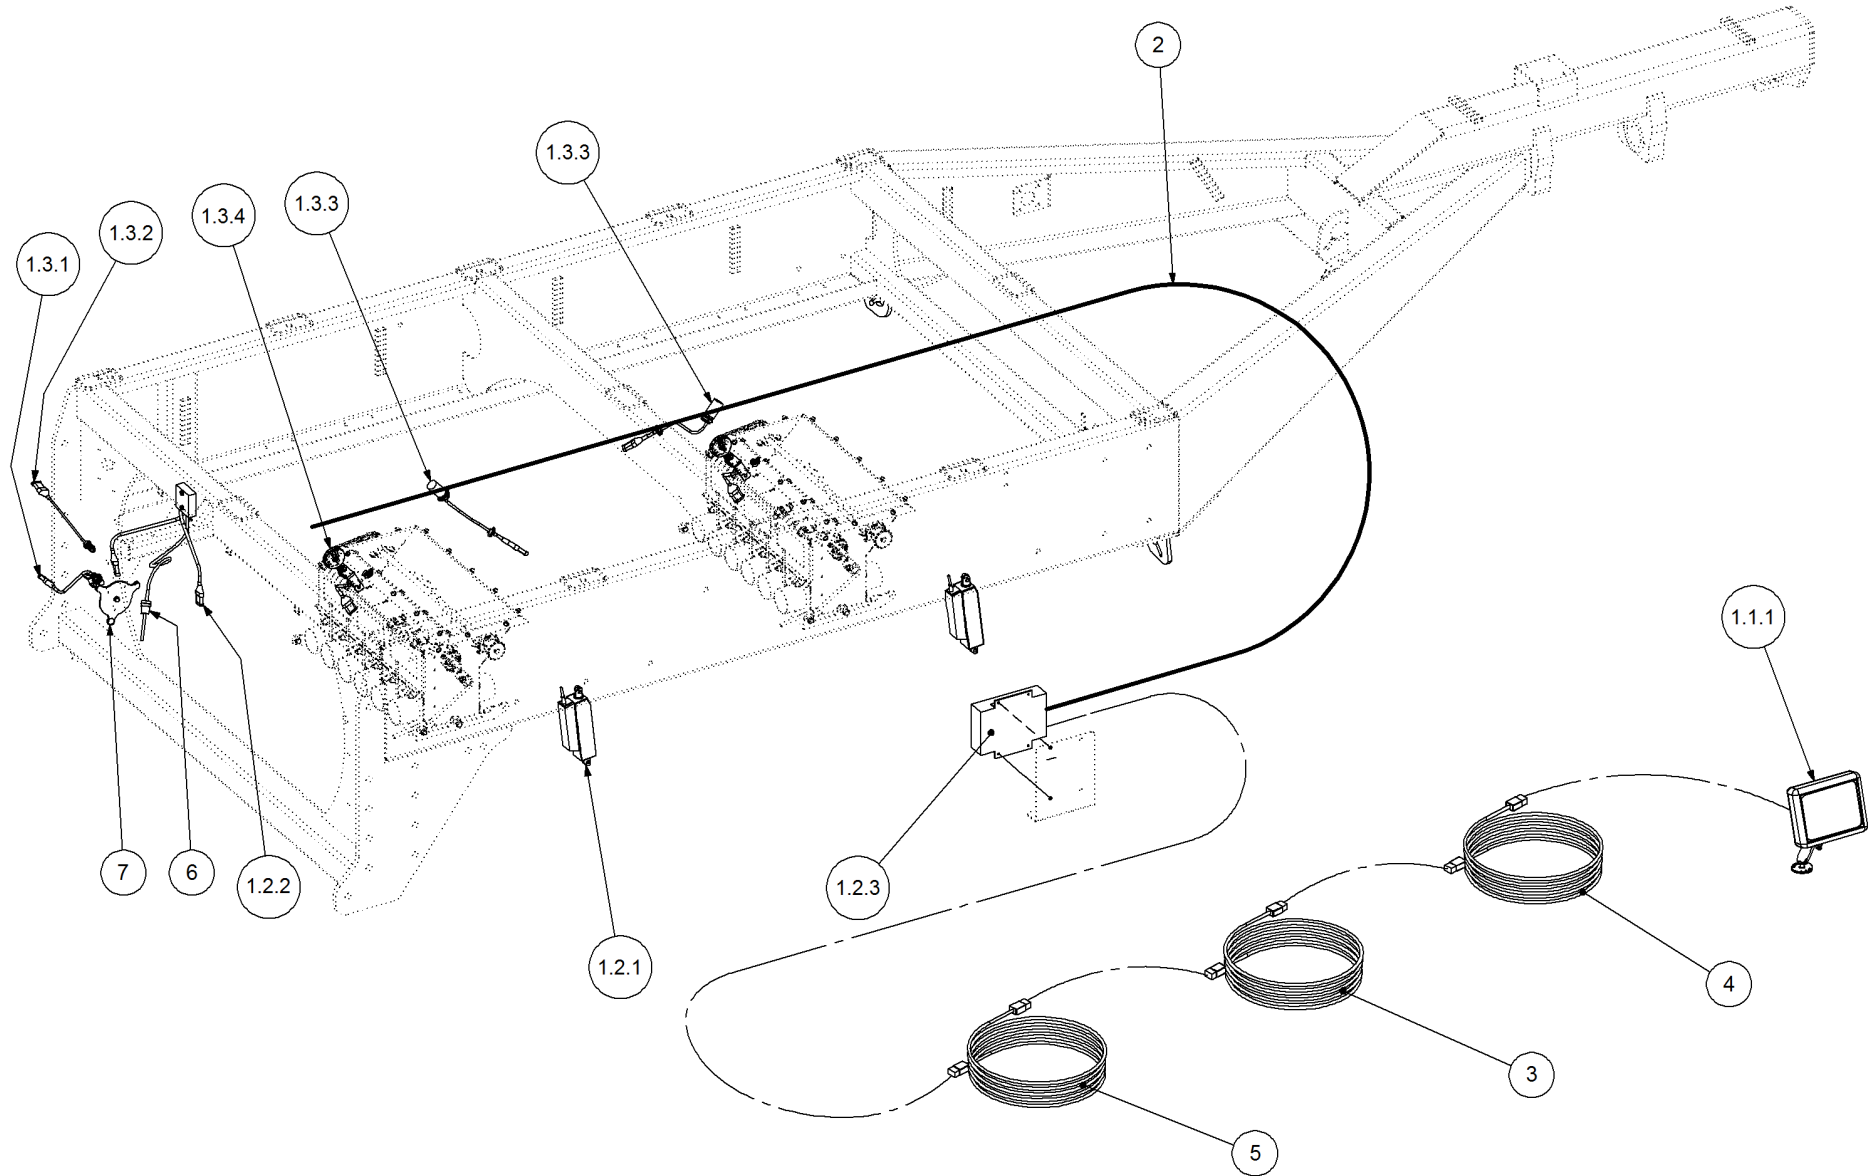

P/N 290126400 Monitor & Harness Kit - Eagle 2 Bin

Key	Part Number	Description	Qty
1	116126400	Monitor - Eagle 2 Bin	1
1.1	116701755	Console - Eagle	1
1.2	116900267	Sensor Kit - Fan Pressure	1
1.3	116700600	Operator's Manual - Eagle Monitor	1
1.4	116901200	Sensor - Speed	3
1.5	116900755	Sensor - Fan	1
1.6	116900667	Sensor Kit - Bin Level	2
1.7	116900442	Encoder - 8 Magnet	2
2	116700453	Harness - 4 Bin	1
3	116701124	Harness - 13.0 m Extension	1
4	116701780	Harness - Tractor	1
5	159421608	Filter	1
6	290000103	Sensor Mount Kit - 2 Bin	1

Key	Part Number	Description	Qty