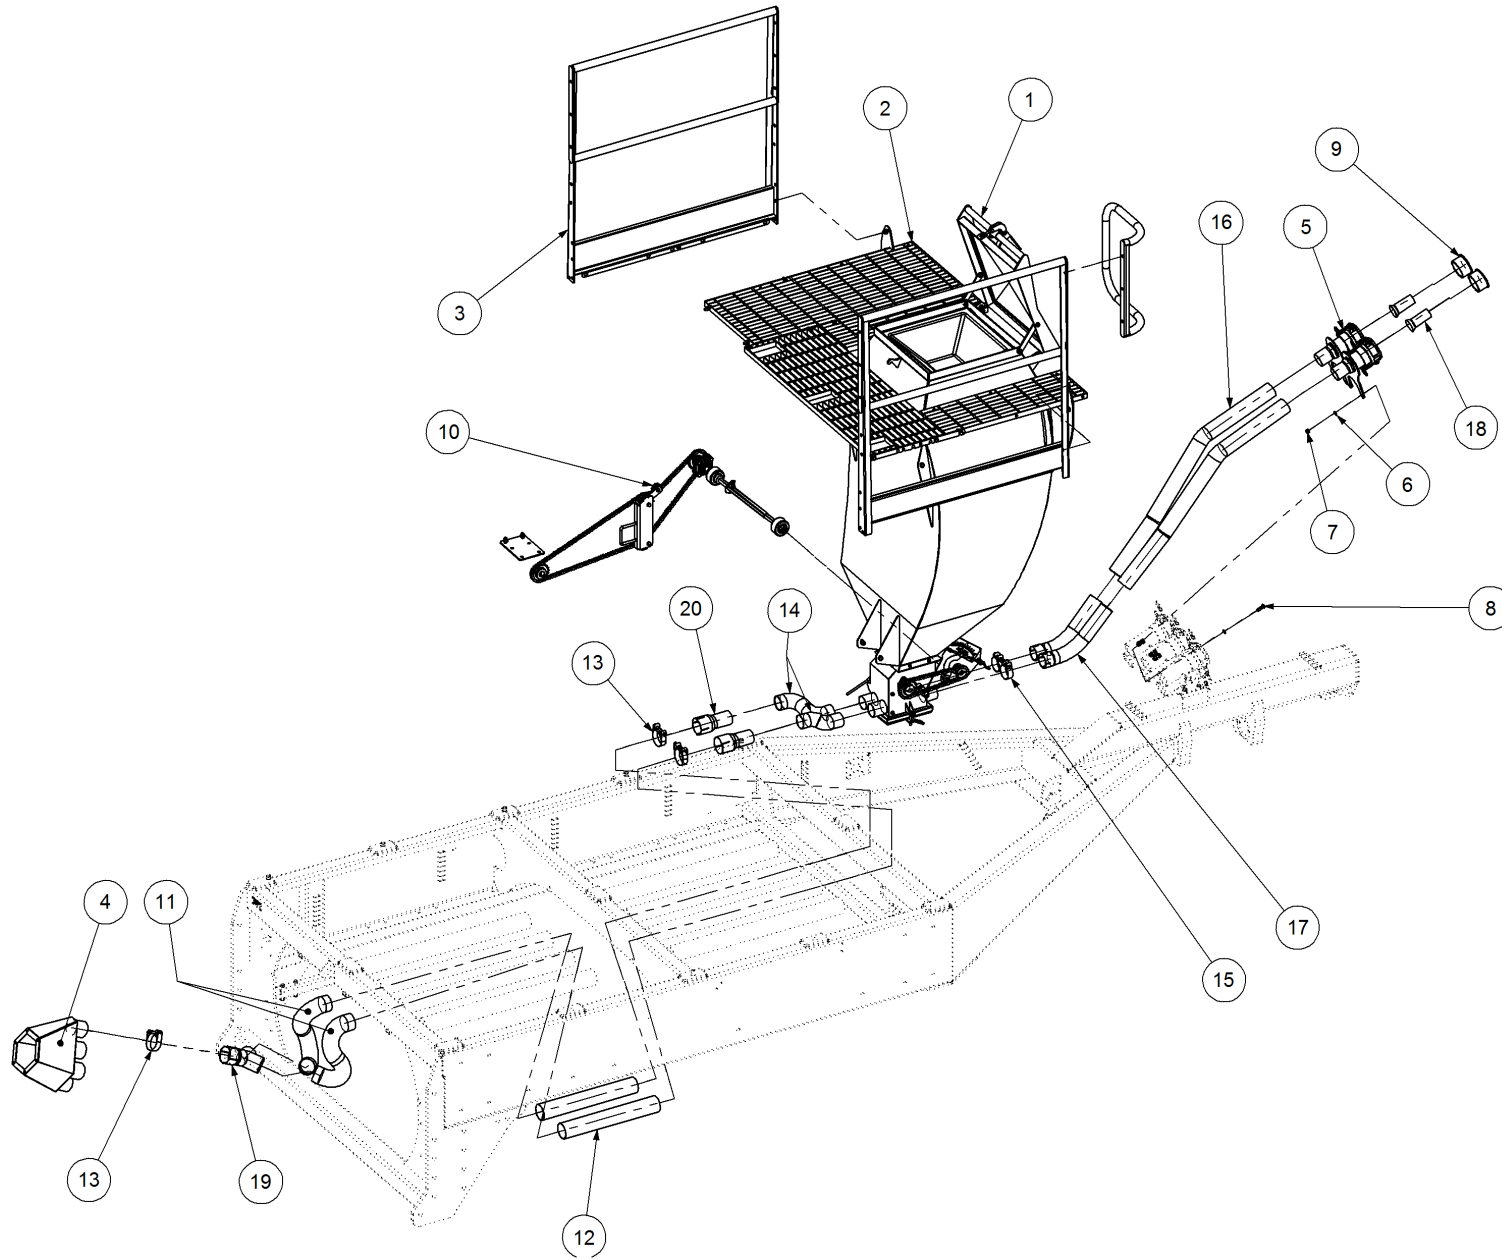

P/N 201450102 SSB Kit - 450L 2 Way Ground Drive

Key	Part Number	Description	Qty
1	201450252	SSB Sub Assembly - 450L 2 Way Ground Drive	1
2	201450215	SSB Walkway Kit - 450L suits 2 Bin	1
3	201450210	SSB Handrail Kit - 450L suits 2 Bin	1
4	259602009	Blower Outlet - 7 Outlet	1
5	214602051	Breakaway & Coupling Assembly	2
6	085110000	Flat Washer 10 ID	8
7	080121000	Nut M10 Nyloc	4
8	050100308	Bolt Hex Hd M10 x 30	4
9	108000075	Plug - 3" Female	2
10	290602800	Drive Kit - SSB 300L	1
11	109400076	Hose Ribbed Bore 76 Dia	1
12	109400076	Hose Ribbed Bore 76 Dia	2
13	100074079	Hose Clamp - Mikalor 74 - 79	3
14	109200064	Hose Ductaflex 63 Dia	1
15	100064067	Hose Clamp - Mikalor 64 - 67	2
16	109600064	Hose Abrasive Resistant 64 Dia	2
17	193045212	Elbow 2-1/2" Dia	2
18	208063044	Air Restrictor	2
19	208090300	Y Piece 3" ID	1
20	208000075	Reducer 3" ID x 2-1/2" OD	2

Key	Part Number	Description	Qty