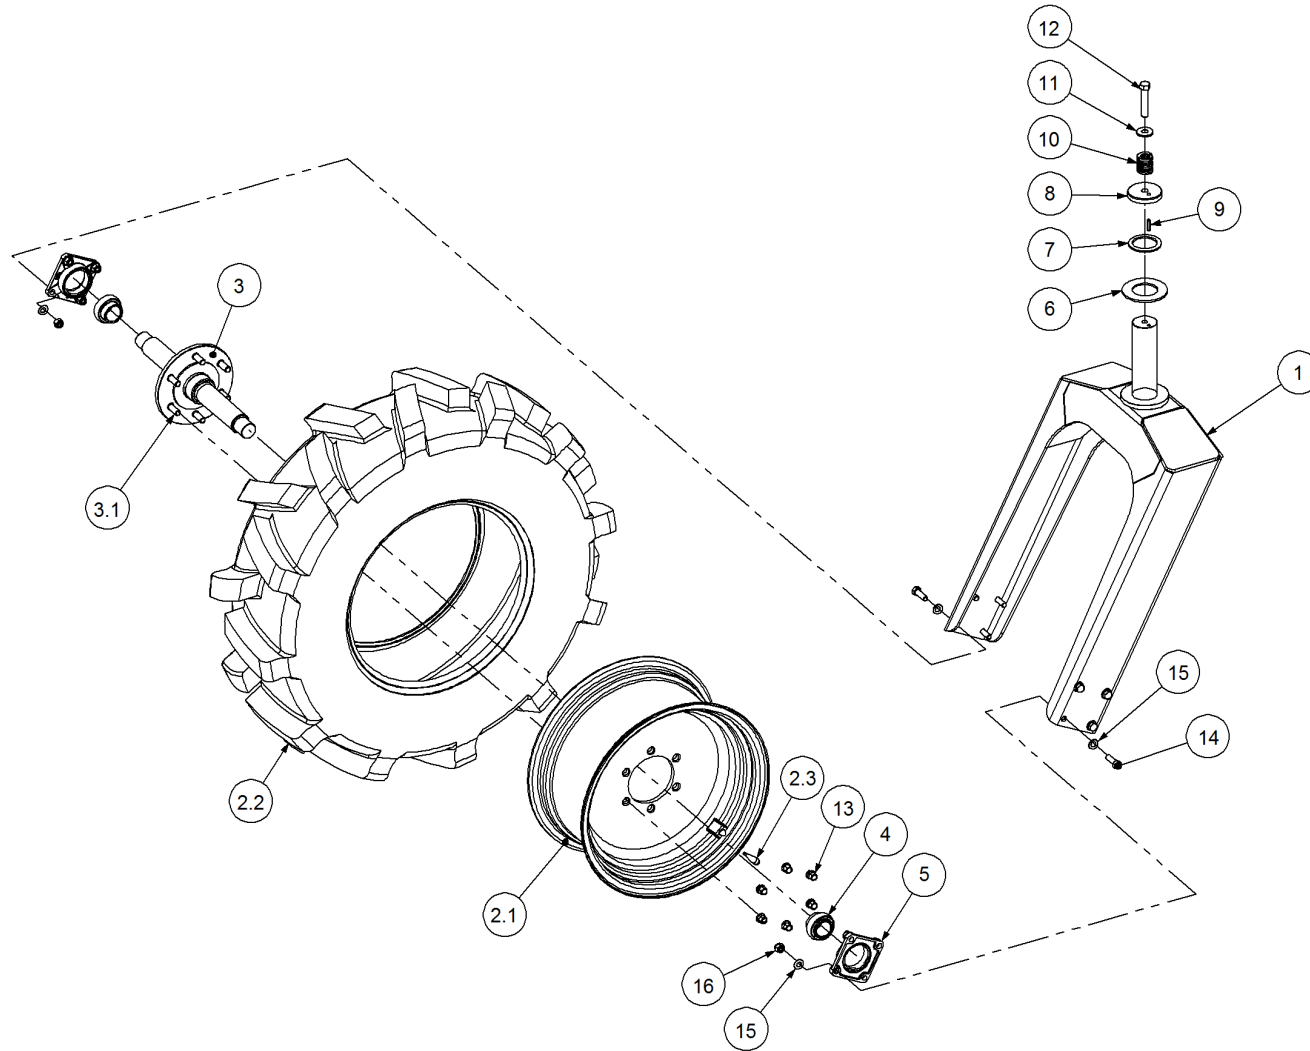

P/N 220602100 Castor Assembly (15.5/80 x 24 Tyre)

Key	Part Number	Description	Qty
1	220600101	Castor Fork	1
2	298152416	Wheel Assy 15.5/80 x 24 6 Stud	1
2.1	140122406	Rim W12 x 24 6 stud	1
2.2	142152416	Tyre Gripster 15.5/80 x 24	1
2.3	142000218	Valve Stem	1
3	220600021	Castor Axle	1
3.1	056180600	Wheel Stud M18	6
4	135421050	Bearing 50 ID	2
5	136621000	Bearing Housing - 4 Bolt	2
6	193140078	Wear Ring	1
7	193100766	Brake Disc	1
8	220300036	Castor Head Cap	1
9	090110038	Spirol Pin 3/8" Dia x 1-1/2"	1
10	124125065	Compression Spring 25 ID	1
11	220602078	Spring Locator	1
12	000191005	Bolt Hex Hd 3/4" UNC x 4"	1
13	080161801	Wheel Nut M18	6
14	000160505	Bolt Hex Hd 5/8" UNC x 2"	8
15	035116351	Flat Washer 5/8" ID	16
16	030130161	Nut 5/8" UNC Nyloc	8

Key	Part Number	Description	Qty