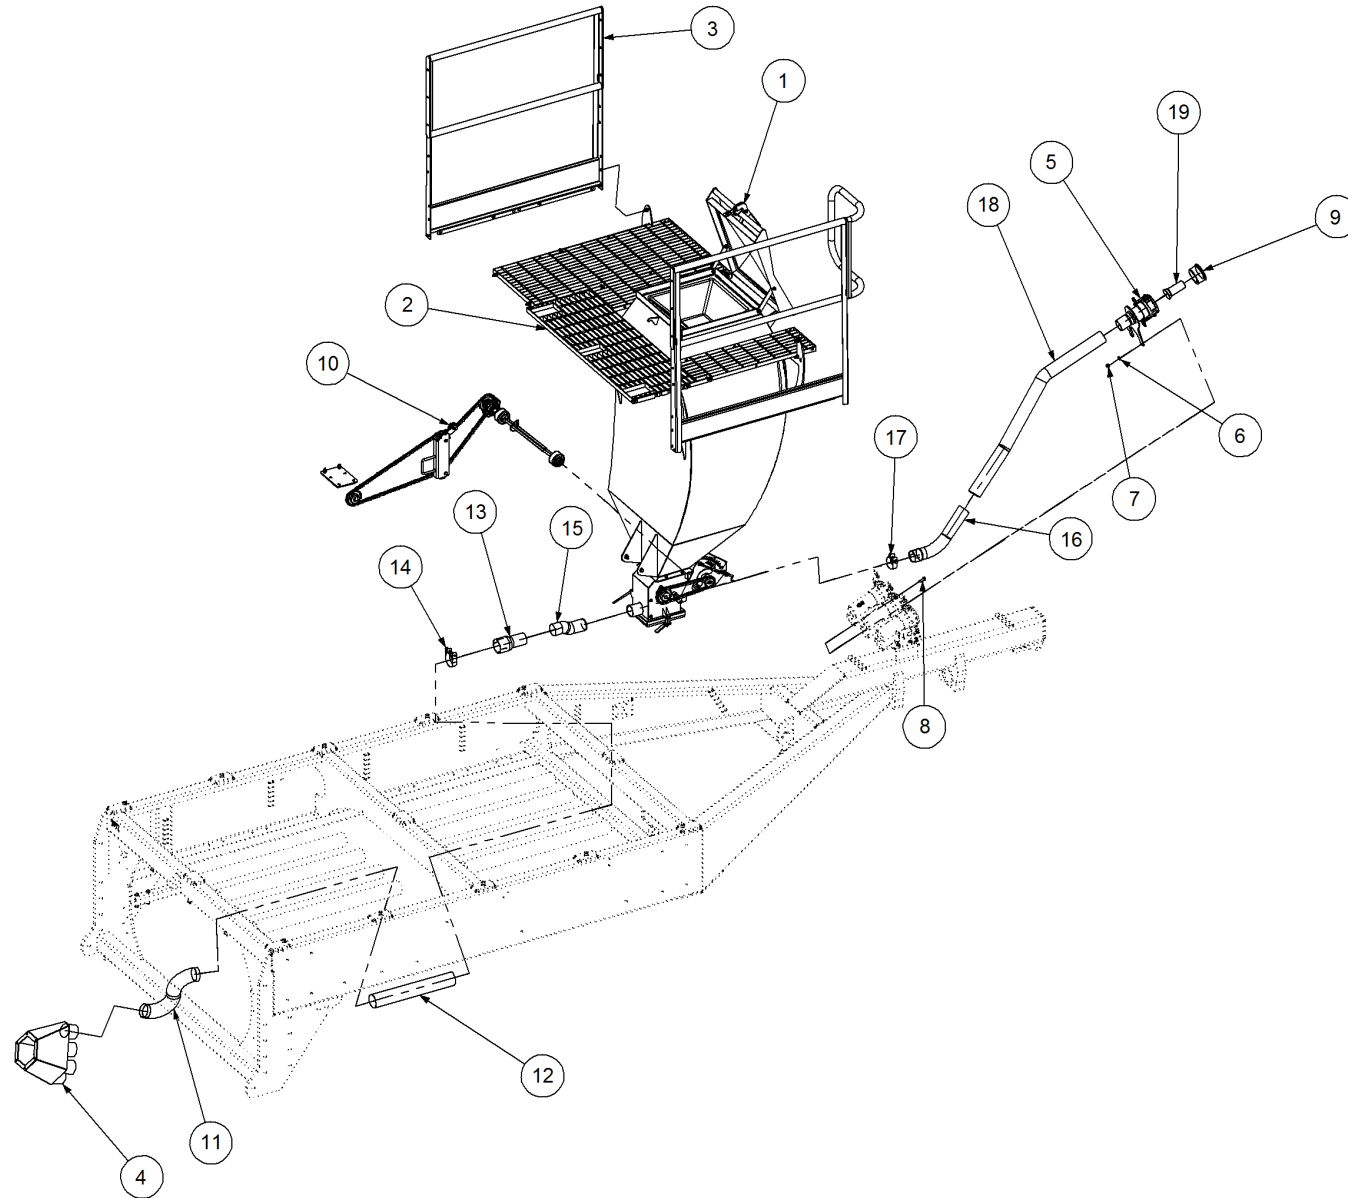

P/N 201450100 SSB Kit - 450L 1 Way Ground Drive

Key	Part Number	Description	Qty
1	201450250	SSB Sub Assembly - 450L 1 Way Ground Drive	1
2	201450215	SSB Walkway Kit - 450L suits 2 Bin	1
3	201450210	SSB Handrail Kit - 450L suits 2 Bin	1
4	259602009	Blower Outlet - 7 Outlet	1
5	214602051	Breakaway & Coupling Assembly	1
6	085110000	Flat Washer 10 ID	4
7	080121000	Nut M10 Nyloc	2
8	050100308	Bolt Hex Hd M10 x 30	2
9	108000075	Plug - 3" Female	1
10	290602800	Drive Kit - SSB 300L	1
11	109400076	Hose Ribbed Bore 76 Dia	1
12	109400076	Hose Ribbed Bore 76 Dia	1
13	208000075	Reducer 3" ID x 2-1/2" OD	1
14	100074079	Hose Clamp - Mikalor 74 - 79	1
15	109200064	Hose Ductaflex 63 Dia	1
16	193045212	Elbow 2-1/2" Dia	1
17	100064067	Hose Clamp - Mikalor 64 - 67	1
18	109600064	Hose Abrasive Resistant 64 Dia	1
19	208063044	Air Restrictor	1

Key	Part Number	Description	Qty