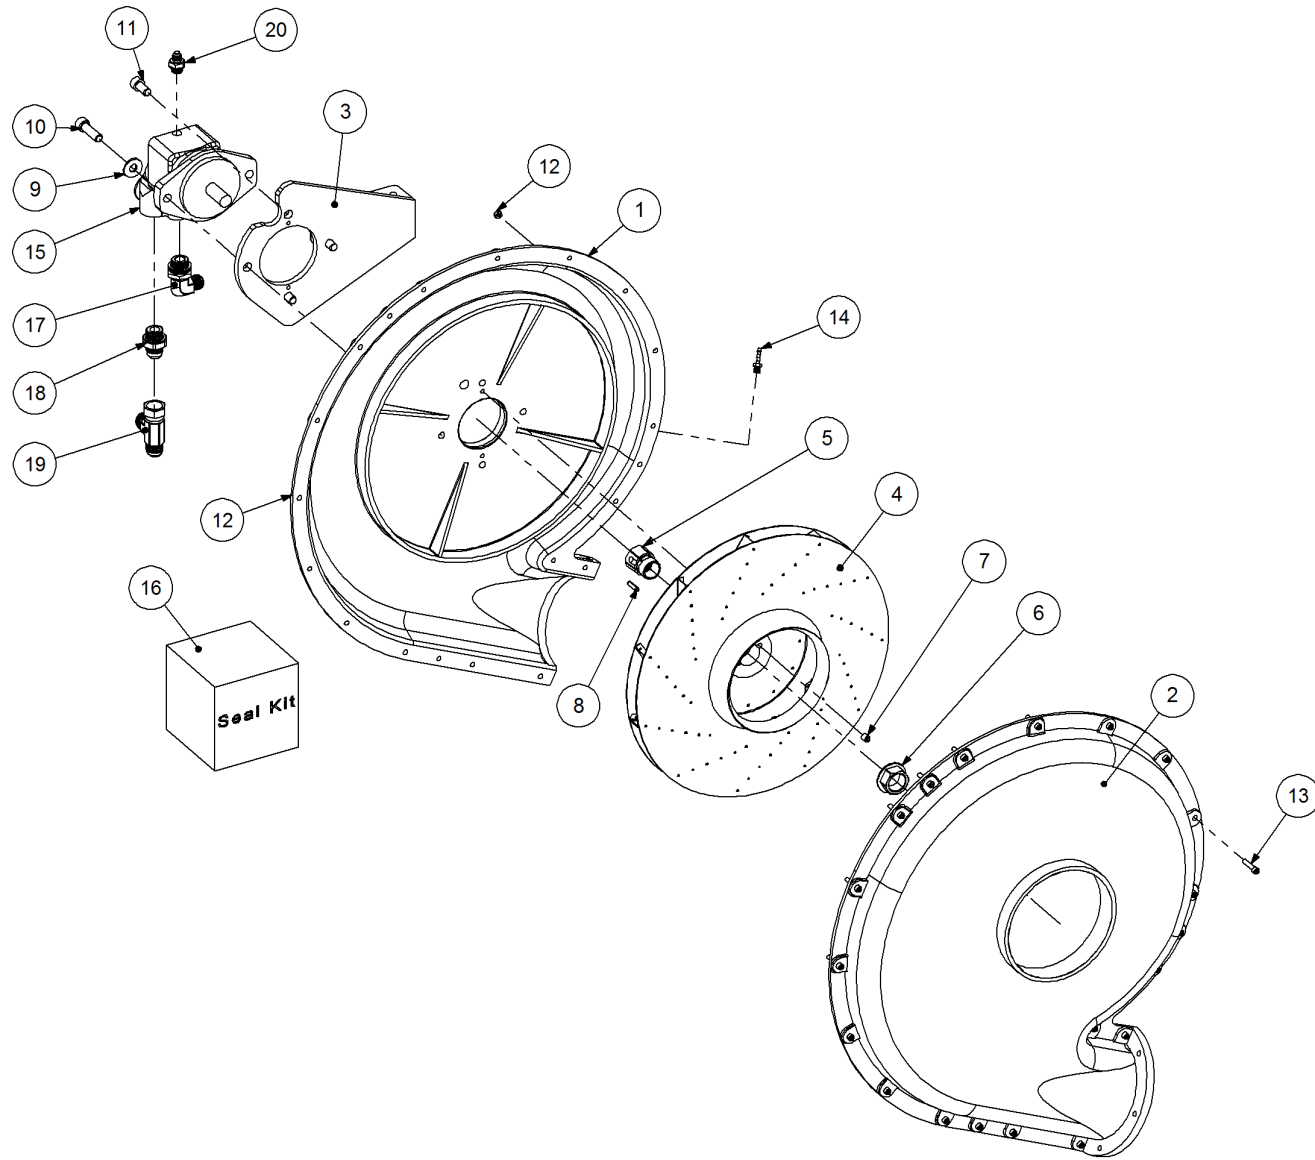

P/N 250902003 Blower - Volvo (90 Deg)

Key	Part Number	Description	Qty
1	259000006	Blower Housing - Drive Side	1
2	259000003	Blower Housing - Intake Side	1
3	259000021	Blower Mount	1
4	259000010	Blower Impeller	1
5	259000032	Blower Taper Bush - 20mm	1
6	259000030	Blower Taper Bush Nut	1
7	013121012	Grub Screw 3/8" UNC x 1/2" (Oval)	2
8	090106025	Roll Pin 1/4" x 1"	2
9	035113250	Flat Washer 1/2" ID	2
10	010113045	Cap Screw 1/2" UNC x 1-3/4"	2
11	010113025	Cap Screw 1/2" UNC x 1"	2
12	030130061	Nut 1/4" UNC Nyloc	20
13	010106032	Cap Screw 1/4" UNC x 1-1/4"	20
14	106030302	Fitting - Connector 3/16" BspM x 1/8" Hose	1
15	259111032	Hydraulic Motor - Volvo	1
16	259000060	Seal & Backup Washer Kit suits Volvo	1
17	15210-12C4OMX-S	Fitting - Elbow 90° 7/8" JicM x 3/4" BspM	1
18	15212F4OMX-S	Fitting - Connector 1-1/16" JicM x 3/4" BspM	1
19	15212R6X-S	Fitting - Tee 1-1/16" JicM x 1-1/16" JicM x 1-1/16" JicF	1
20	1526-6F4OMXS	Fitting - Connector 9/16" JicM x 3/8" BspM	1

Key	Part Number	Description	Qty