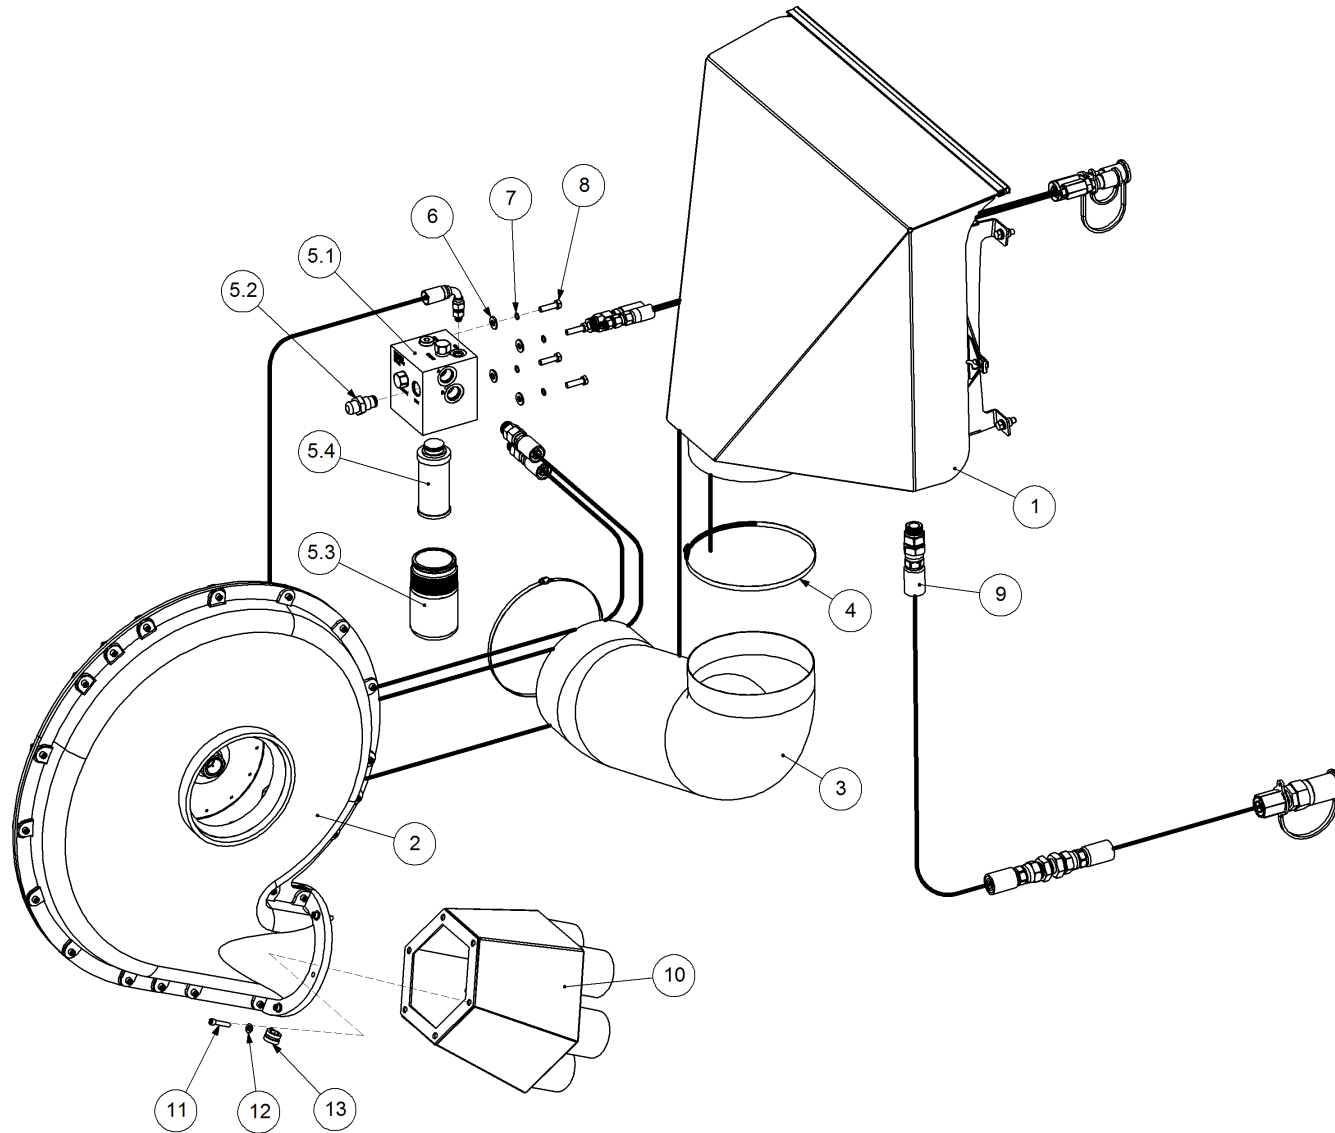

P/N 25000002 Blower Kit - Volvo

P/N 250000002 Blower Kit - Volvo

Key	Part Number	Description	Qty
1	205600010	Cooler Assy	1
2	250902003	Blower - Volvo (90 Deg)	1
3	205001000	Hose - 8" Nyladuct	1
4	101178229	Hose Clamp - 178 - 229	2
5	254000002	Anti Cavity Manifold	1
5.1	161000003	Anti Cavity Manifold	1
5.2	161000005	HI-VT Indicator	1
5.3	254000001	Filter Bowl	1
5.4	159424400	Filter Element suits Anti Cavity Manifold - Blower Kit	1
6	085108000	Flat Washer 8 ID	4
7	086108000	Spring Washer 8 ID	4
8	050080308	Bolt Hex Hd M8 x 30	4
9	150000042	Hydraulic Hose & Fittings Kit	1
10	259602000	Blower Outlet - 6 Outlet	1
11	010106032	Cap Screw 1/4" UNC x 1-1/4"	6
12	035106151	Flat Washer 1/4" ID	6
13	115001351	Cable Clamp 18mm	1

Key	Part Number	Description	Qty