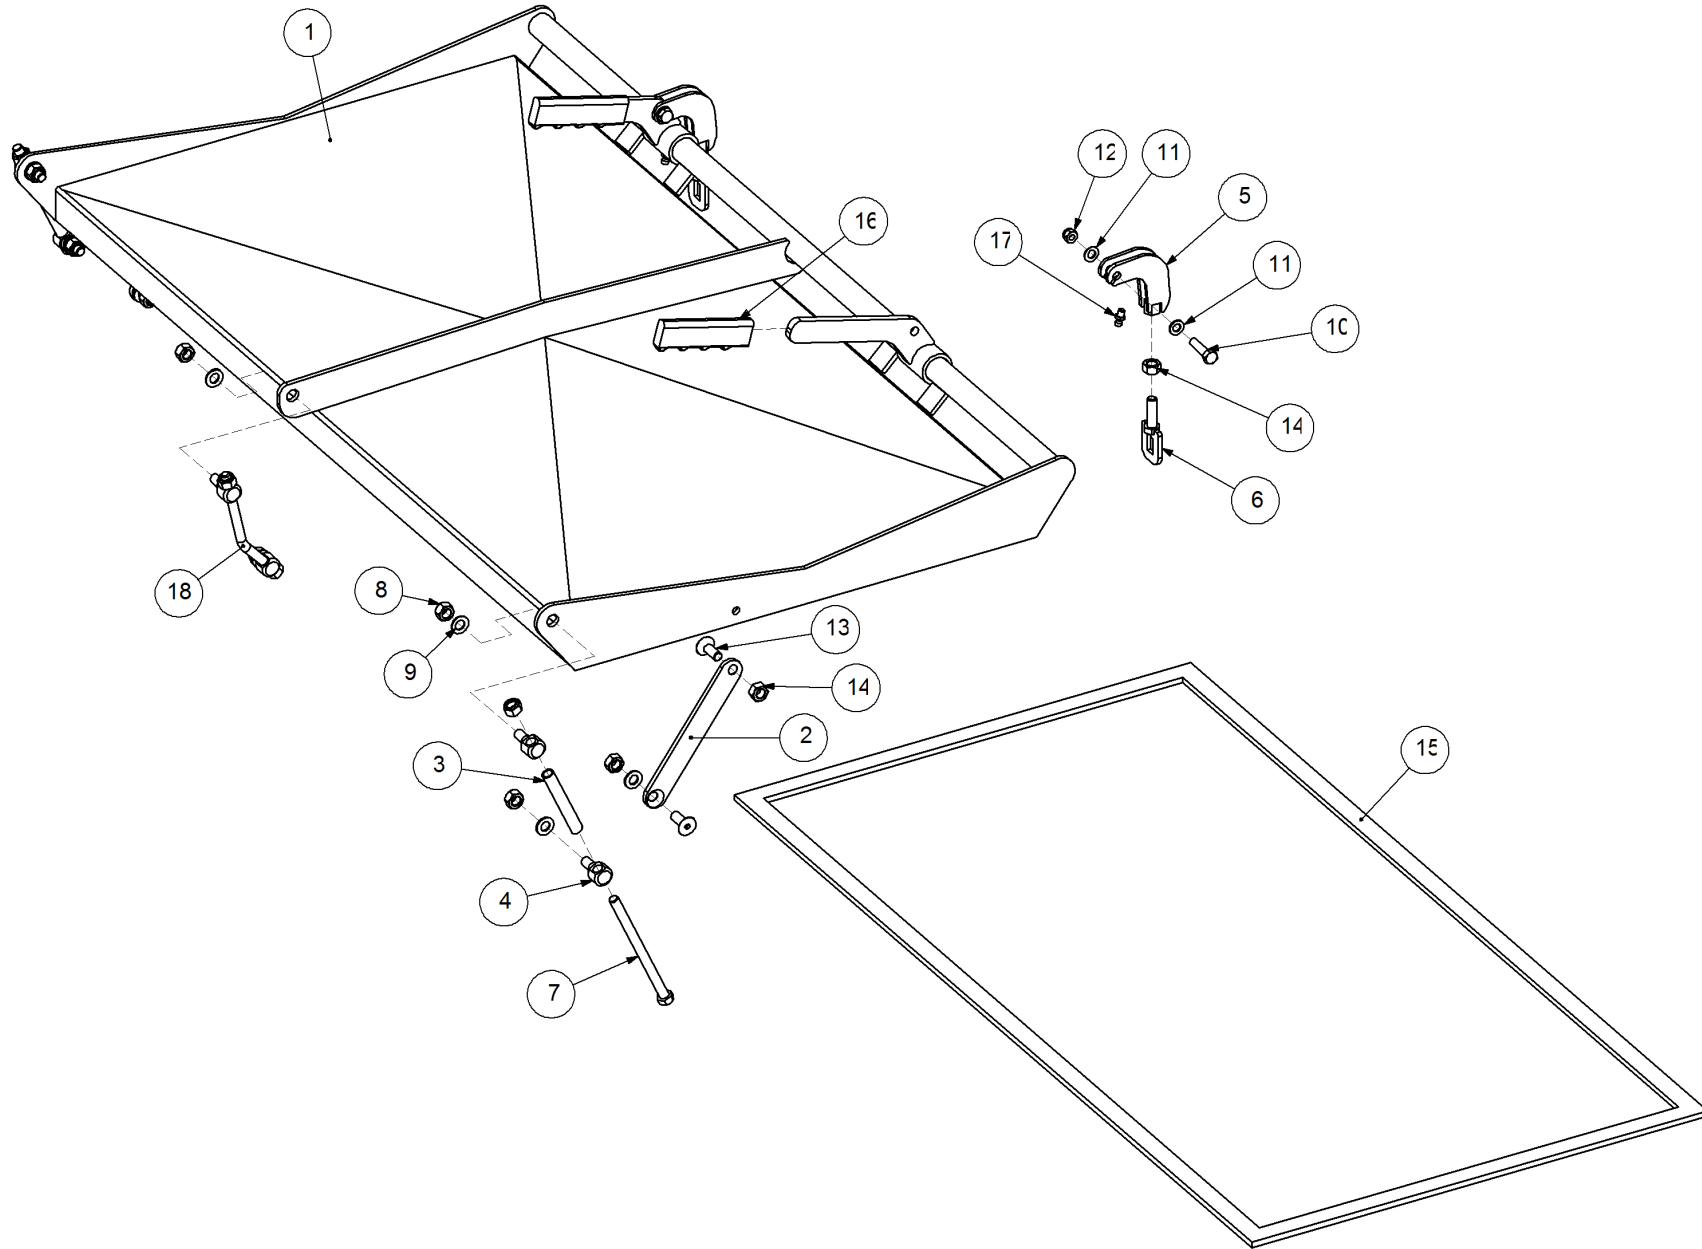

P/N 203900000 Lid Assy - Large

Key	Part Number	Description	Qty
1	203900001	Lid - Large	1
2	203154006	Lid Tilt Hinge	2
3	203401022	Lid Hinge Spacer	2
4	203154005	Lid Hinge Swivel	4
5	203154001	Lid Latch Toggle	2
6	203153001	Lid Latch Loop	2
7	000101395	Bolt Hex Hd 3/8" UNC x 5-1/2"	2
8	030130101	Nut 3/8" UNC Nyloc	8
9	035110191	Flat Washer 3/8" ID	10
10	000080325	Bolt Hex Hd 5/16" UNC x 1-1/4"	2
11	035108161	Flat Washer 5/16" ID	4
12	030130081	Nut 5/16" UNC Nyloc	2
13	012110025	Cap Screw Csk Hd 3/8" UNC x 1"	4
14	030110101	Nut 3/8" UNC	6
15	197115265	Lid Seal - Large	1
16	197020115	Lid Handle Grip	2
17	111206000	Grease Nipple 1/4" UNF	2
18	203900008	Centre Bolt & Swivel Assy	1

Key	Part Number	Description	Qty