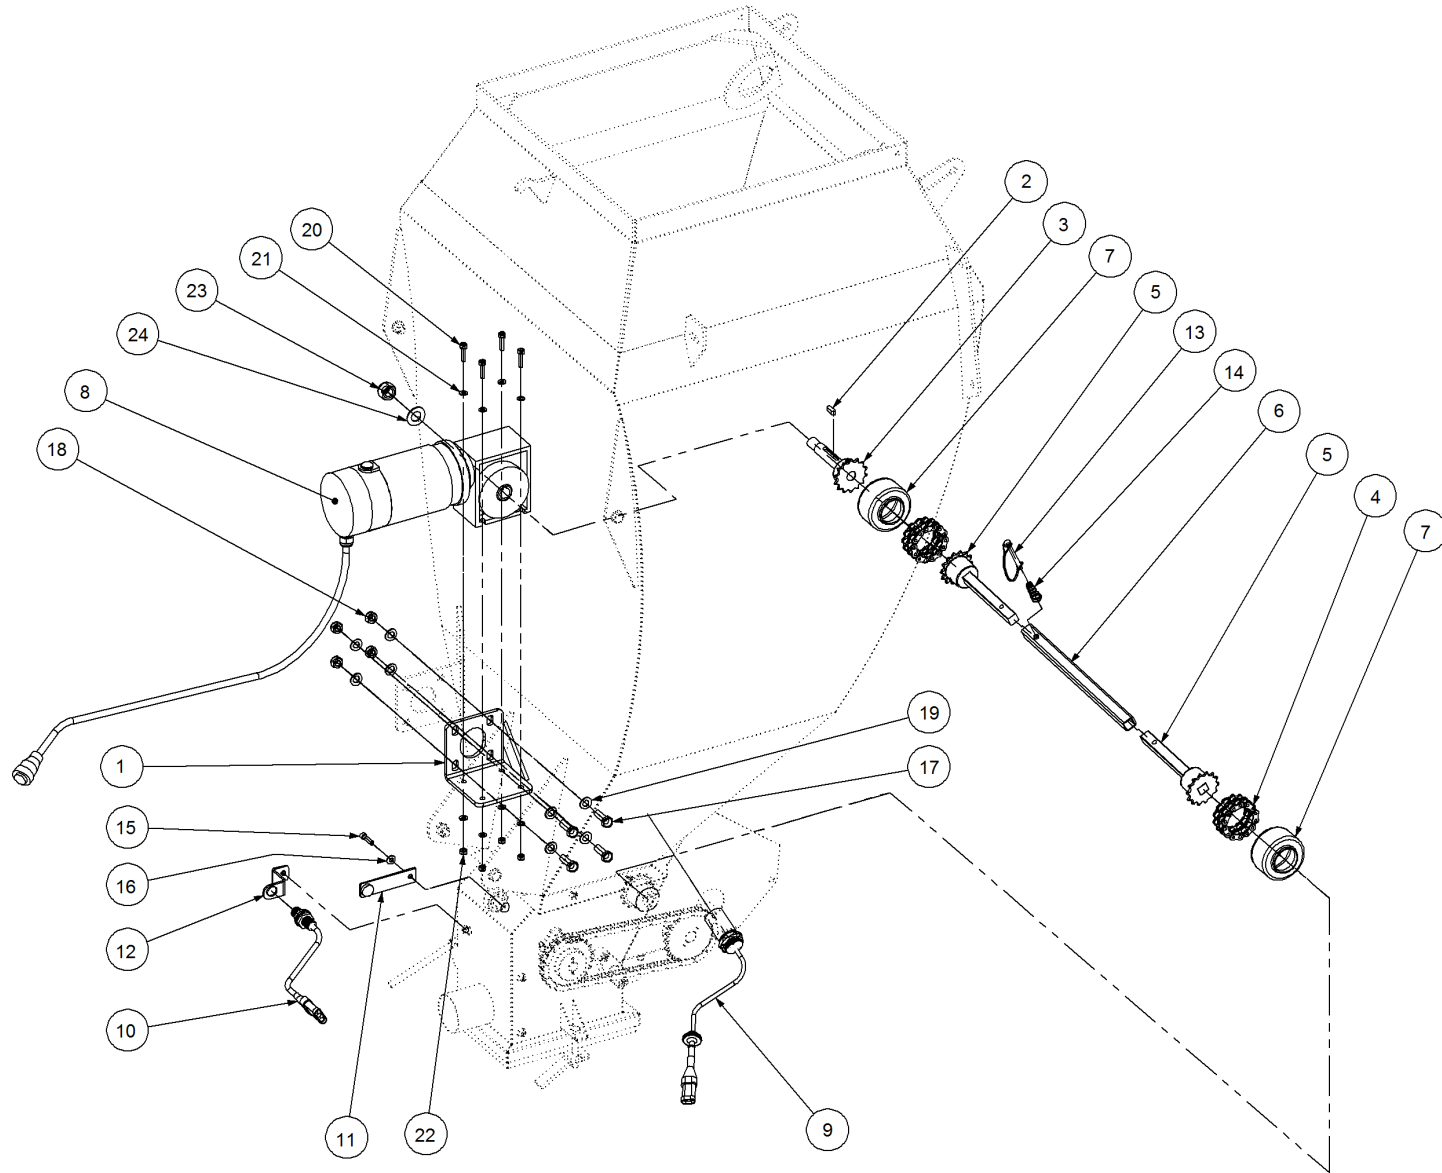

P/N 290602802 Drive Kit - SSB 300L TQ Electric Drive

Key	Part Number	Description	Qty
1	211302011	SSB Electric Drive Mount	1
2	246300036	Key	1
3	290000005	Input Shaft	1
4	125412120	Chain 1/2" BS Duplex 13L	2
5	290000011	Drive Shaft w/- Sprocket	2
6	290452075	Drive Tube	1
7	131000004	Chain Boot	2
8	116901350	Electric Drive & Gearbox	1
9	116900667	Sensor Kit - Bin Level	1
10	116901200	Sensor - Speed	1
11	208400142	Mount Plate - Single Magnet	1
12	208400140	Sensor Bracket - KEE	1
13	095306050	Lynch Pin 1/4"	1
14	124112032	Spring - Compression	1
15	010106025	Cap Screw 1/4" UNC x 1"	1
16	035106151	Flat Washer 1/4" ID	1
17	050100308	Bolt Hex Hd M10 x 30	4
18	080121000	Nut M10 Nyloc	4
19	085110000	Flat Washer 10 ID	8
20	060106015	Cap Screw M6 x 15	4
21	085106000	Flat Washer 6 ID	8
22	080120600	Nut M6 Nyloc	4
23	030130161	Nut 5/8" UNC Nyloc	1
24	035116351	Flat Washer 5/8" ID	1

Key	Part Number	Description	Qty