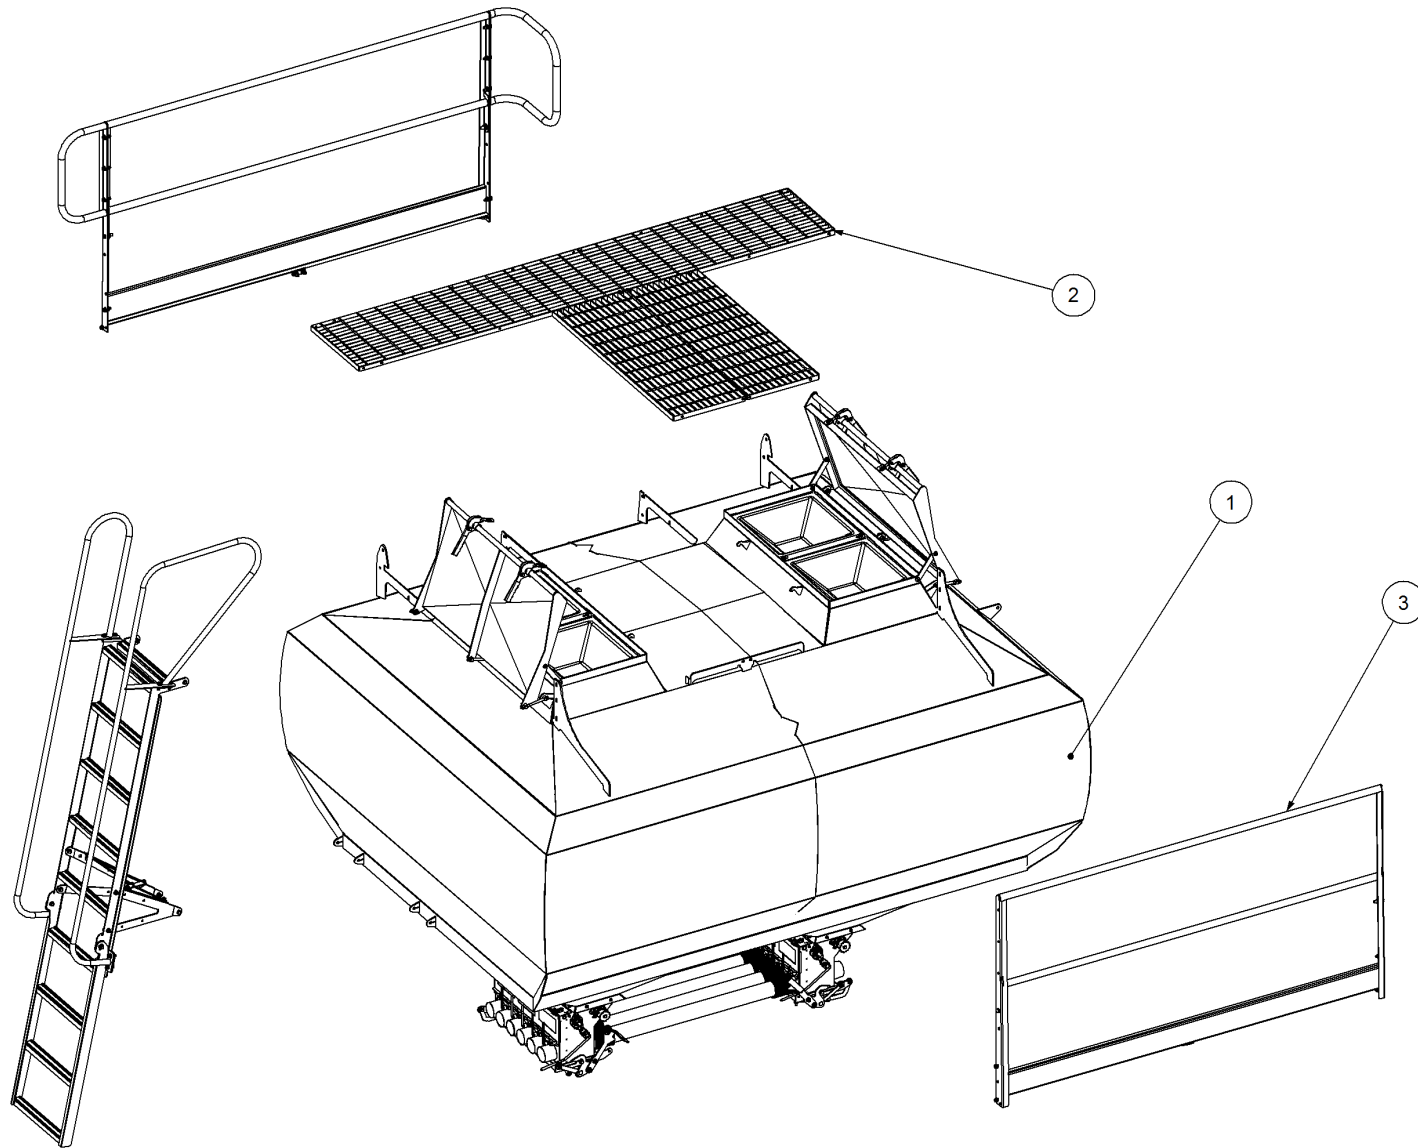

Simplicity
A U S T R A L I A

Parts Manual

TQC - Trailing Quad Castor Air Seeder

09000 TQC2

P/N 09000 TQC2 9000 TQC 2 Bin Air Seeder

Key	Part Number	Description	Code	Key	Part Number	Description	Code
1	200902000	Bin Assembly - 9000 2 Bin	(Std)				
2	214602140	Chassis Kit - TQC 2 Bin	(Std)				
3	290602000	Drive Kit - Ground Drive	(Std)				
3	290602010	Drive Kit - 1 Bin Isolation	(Opt)				
3	290602011	Drive Kit - 2 Bin Isolation	(Opt)				
3	290602002	Drive Kit - Linear Control	(Opt)				
3	290602001	Drive Kit - Electric Drive	(Opt)				
4	250000003	Blower Kit - Rexroth	(Std)				
4	250000103	Blower Kit - Rexroth w/- Diverter Valve	(Opt)				
4	250000002	Blower Kit - Volvo	(Opt)				
4	250000102	Blower Kit - Volvo w/- Diverter Valve	(Opt)				
5	220602060	Axle Assy - 3.0m Castoring	(Std)				
6	248900000	Axle Hub & Stub Kit - 6.5T (8 stud) x 3.0m	(Std)				
7	248000001	Wheel Kit - 15.5/80 x 24 Tyre - 6 stud	(Std)				
8	248000004	Wheel Kit - 23.1 x 30 Tyre - 8 stud	(Std)				
8	248000007	Wheel Kit - 24.5 x 32 Tyre - 8 Stud	(Opt)				
9	291600005	Dispatch Kit - Ground Drive	(Std)				
10	156590005	Stauff Clamp Kit	(Std)				
11	290126400	Monitor & Harness Kit - Eagle 2 Bin	(Std)				
11	290102455	Monitor & Harness Kit - Eagle 2 Bin w/- Actuator	(Opt)				
11	290102376	Monitor & Harness Kit - Eagle 2 Bin w/- Electric Drive	(Opt)				
11	290102944	Monitor & Harness Kit - X20 2 Bin w/- Actuator	(Opt)				
12	196590002	Decal '9000' Simplicity 1000 x 400mm	(Std)				
12	196042512	Decal - Assorted Instructions	(Std)				
12	196015020	Decal 'Wheat Sheaf Logo' 150 x 200	(Std)				
13	201450100	SSB Kit - 450L 1 Way Ground Drive	(Opt Extra)				
13	201450102	SSB Kit - 450L 2 Way Ground Drive	(Opt Extra)				
13	201450101	SSB Kit - 450L 1 Way Electric Drive	(Opt Extra)				
14	265902000	Auger Kit 8" - RH	(Opt Extra)				
14	265903000	Auger Kit 8" - LH	(Opt Extra)				
15	234000000	Harrow Hitch Assy	(Opt Extra)				
16	233261005	Pull, Stiffbar & Chain Kit	(Opt Extra)				