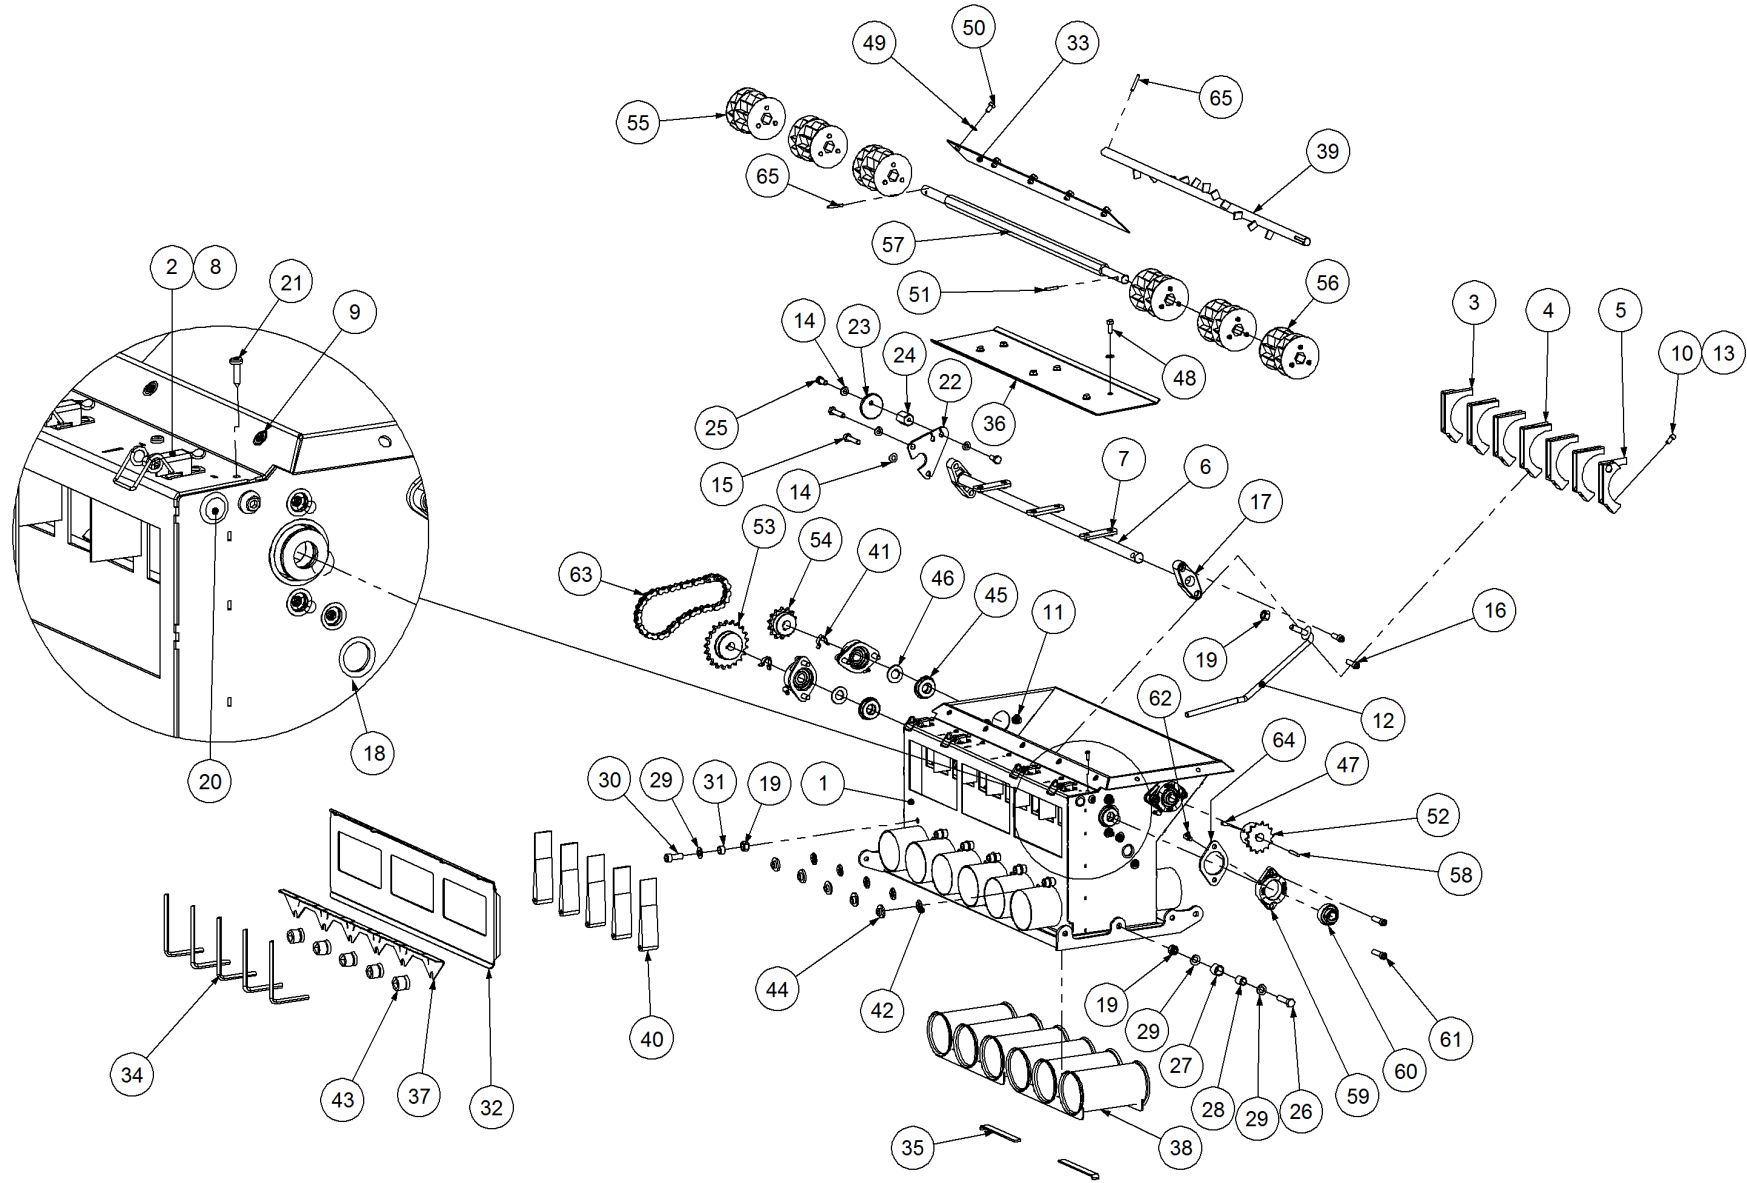

P/N 208600001

Metering Unit Assy - 6 Way (less Bottom Door)

Key	Part Number	Description	Qty
1	208600002	Metering Unit Body - 6 Way	1
2	193020504	Over Centre Clamp	4
3	208400128	Spool Divider - LH	1
4	208400126	Spool Divider	5
5	208400127	Spool Divider - RH	1
6	208600055	Cleanout Door Shaft - 6 Way	1
7	030170061	Nut 1/4" UNC Huck	6
8	094303000	Pop Rivet 1/8" S/Steel	8
9	030170061	Nut 1/4" UNC Huck	12
10	010106012	Cap Screw 1/4" UNC x 1/2"	9
11	030170081	Nut 5/16" UNC Huck	12
12	208400051	Cleanout Door Handle	1
13	030130061	Nut 1/4" UNC Nyloc	2
14	035108161	Flat Washer 5/16" ID	4
15	000080385	Bolt Hex Hd 5/16" UNC x 1-1/2"	2
16	010208025	Cap Screw 5/16" BSW x 1"	2
17	137308846	Bush	2
18	197192535	O'Ring 3/4" ID x 1" OD x 0.139"	2
19	030130101	Nut 3/8" UNC Nyloc	9
20	197000127	Blank Off Plug	2
21	009408000	Screw 8g x 5/8"	7
22	208400062	Chain Tensioner Bracket	1
23	208400061	Chain Tensioner Block	1
24	208400064	Chain Tensioner Spacer	1
25	000080195	Bolt Hex Hd 5/16" UNC x 3/4"	2
26	000100385	Bolt Hex Hd 3/8" UNC x 1-1/2"	2
27	208400077	Latch Bearing	2
28	208400089	Latch Bearing Spacer	2
29	035110191	Flat Washer 3/8" ID	10
30	010110025	Cap Screw 3/8" UNC x 1"	6
31	208400076	Indent Plate Spacer - 4 Way	6
32	208600110	Inspection Window & Seal	1
33	208600120	Spool Cover Plate	1
34	208400101	Vane Handle	5
35	208400073	Clip - Flow Through Tube	2
36	208600047	Cleanout Door - 6 Way	1
37	208600064	Indent Plate - Vane Lever - 6 Way	1

Key	Part Number	Description	Qty
38	208600063	Flow Thru Tube	2
39	208600081	Agitator Shaft - 6 Way	1
40	193008851	Vane - Metering Unit	5
41	193003765	Retainer Clip - Sprocket	2
42	193001761	Retainer Clip	5
43	208400125	Seal Assy	5
44	137308858	Bush 8mm	5
45	197161687	Seal 5/8" ID	4
46	035316320	Flat Washer 5/8" ID S/Steel	4
47	013110613	Grub Screw 1/4" UNC x 1/2"	1
48	000060195	Bolt Hex Hd 1/4" UNC x 3/4"	6
49	035106151	Flat Washer 1/4" ID	13
50	000060135	Bolt Hex Hd 1/4" UNC x 1/2"	5
51	090105025	Roll Pin 3/16" x 1"	1
52	290000032	Sprocket (Plastic) 1/2" BS x 14T - 5/8" ID	1
53	126132106	Sprocket (Plastic) 1/2" BS x 21T - 5/8" ID	1
54	126131405	Sprocket (Plastic) 1/2" BS x 14T - 5/8" ID	1
55	208400093	Spool Assembly - RH	3
56	208400092	Spool Assembly - LH	3
57	208600065	Spool Shaft - 6 Way	1
58	182047430	Key 4.75 x 4.75 x 30 Lg	1
59	136520300	Bearing Housing	4
60	135320210	Bearing - 5/8" ID	4
61	010208032	Cap Screw 5/16" BSW x 1-1/4"	8
62	111206675	Grease Nipple 1/4" UNF - 67.5°	4
63	125140211	Chain Assy 1/2" AS (35 L + CL)	1
64	197001626	Gasket (Small) - Bearing	4
65	090105032	Roll Pin 3/16" x 1-1/4"	2