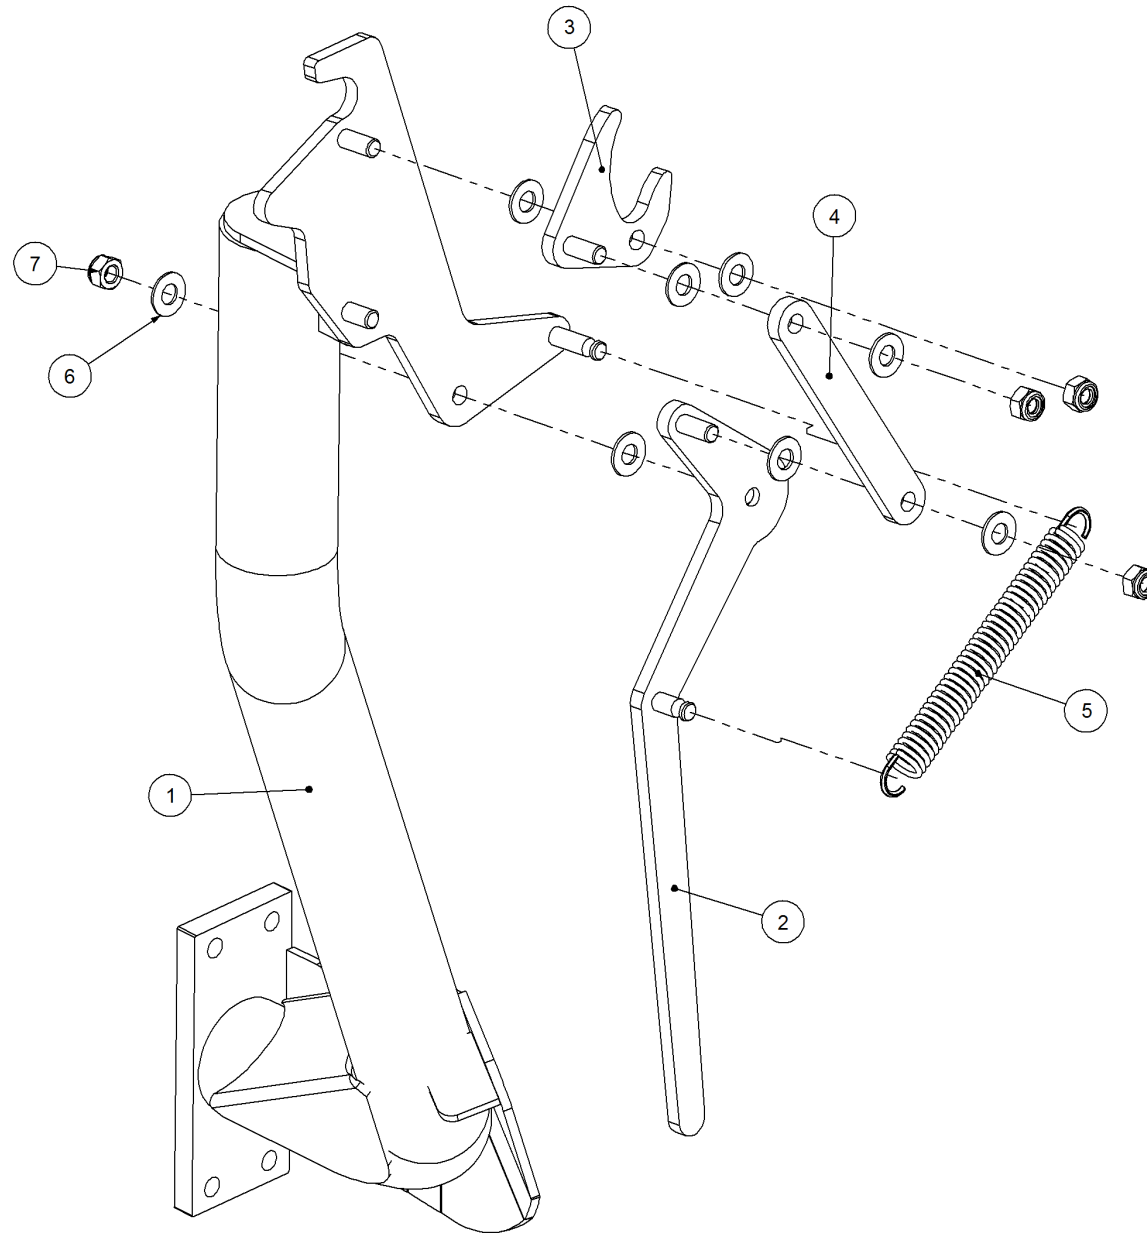

P/N 260902200 Front Mount Arm - RH

P/N 260902200

Front Mount Arm - RH

Key	Part Number	Description	Qty
1	260902001	Front Mount - RH	1
2	260152020	Latch Handle	1
3	260152025	Front Mount Grab	1
4	260902013	Link Plate	1
5	124225175	Spring - Tension	1
6	035113250	Flat Washer 1/2" ID	8
7	080121200	Nut M12 Nyloc	4

Key	Part Number	Description	Qty