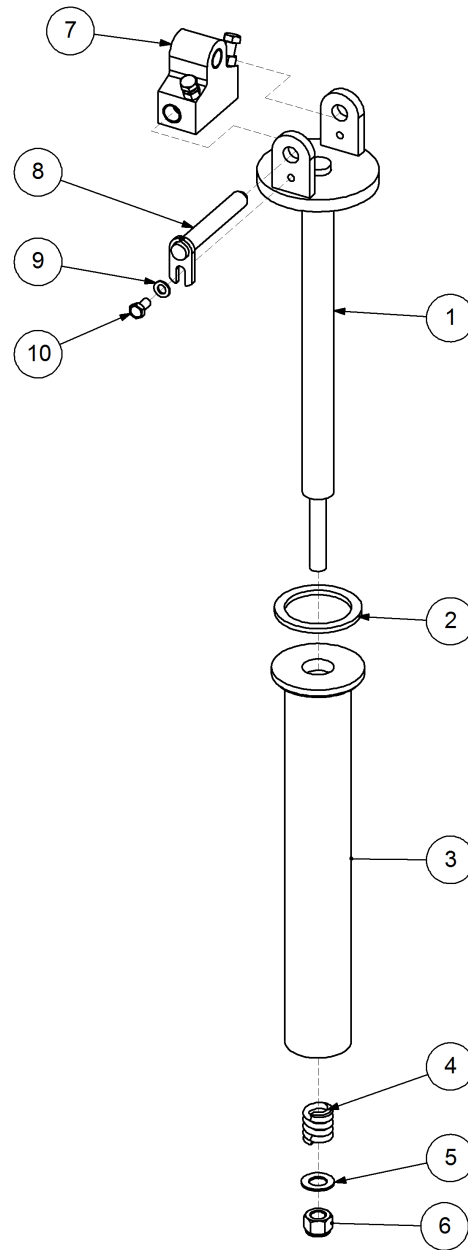

Key	Part Number	Description	Qty
-----	-------------	-------------	-----

P/N 260903200 Front Mount Arm - LH

P/N 260903200

Front Mount Arm - LH

Key	Part Number	Description	Qty
1	080121200	Nut M12 Nyloc	4
2	035113250	Flat Washer 1/2" ID	8
3	260902013	Link Plate	1
4	260153025	Front Support Grab	1
5	124225175	Spring - Tension	1
6	260153020	Latch Handle - LH	1
7	260903001	Front Mount - LH	1

Key	Part Number	Description	Qty
-----	-------------	-------------	-----

P/N 260902220 Auger Centre Pivot - RH

P/N 260902220

Auger Centre Pivot - RH

Key	Part Number	Description	Qty
1	260902060	Support Shaft	1
2	193100766	Brake Disc	1
3	260902064	Support Sleeve	1
4	124105708	Spring - Compression	1
5	035119380	Flat Washer 3/4" ID	1
6	030130191	Nut 3/4" UNC Nyloc	1
7	260902129	Support Block	1
8	260902142	Centre Pivot Pin	1
9	085110000	Flat Washer 10 ID	1
10	050100208	Bolt Hex Hd M10 x 20	1