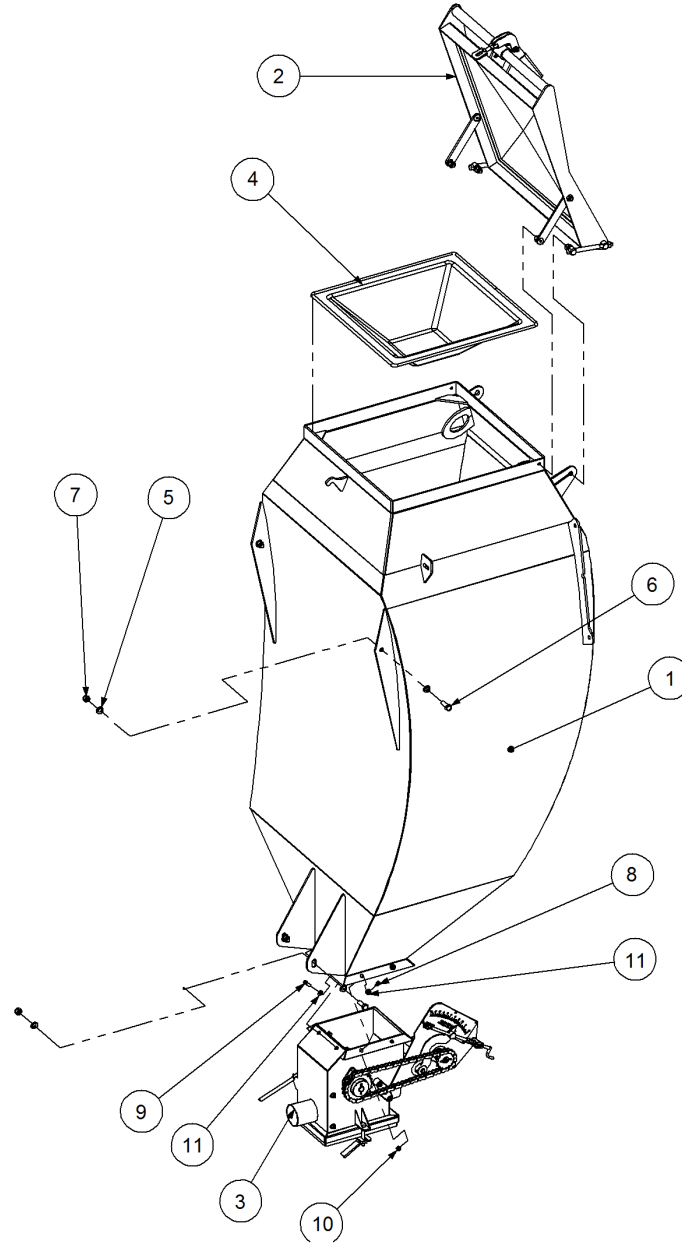

P/N 201450250 SSB Sub Assembly - 450L 1 Way Ground Drive

Key	Part Number	Description	Qty
1	201450001	Small Seeds Box - 450L	1
2	203150000	Lid Assy - Medium	1
3	208102000	Metering Unit SSB - 1 Way Ground Drive	1
4	203155001	Wire Basket	1
5	085110000	Flat Washer 10 ID	8
6	050100308	Bolt Hex Hd M10 x 30	4
7	080121000	Nut M10 Nyloc	4
8	010106012	Cap Screw 1/4" UNC x 1/2"	6
9	010106019	Cap Screw 1/4" UNC x 3/4"	2
10	030110061	Nut 1/4" UNC	6
11	035106151	Flat Washer 1/4" ID	8

Key	Part Number	Description	Qty