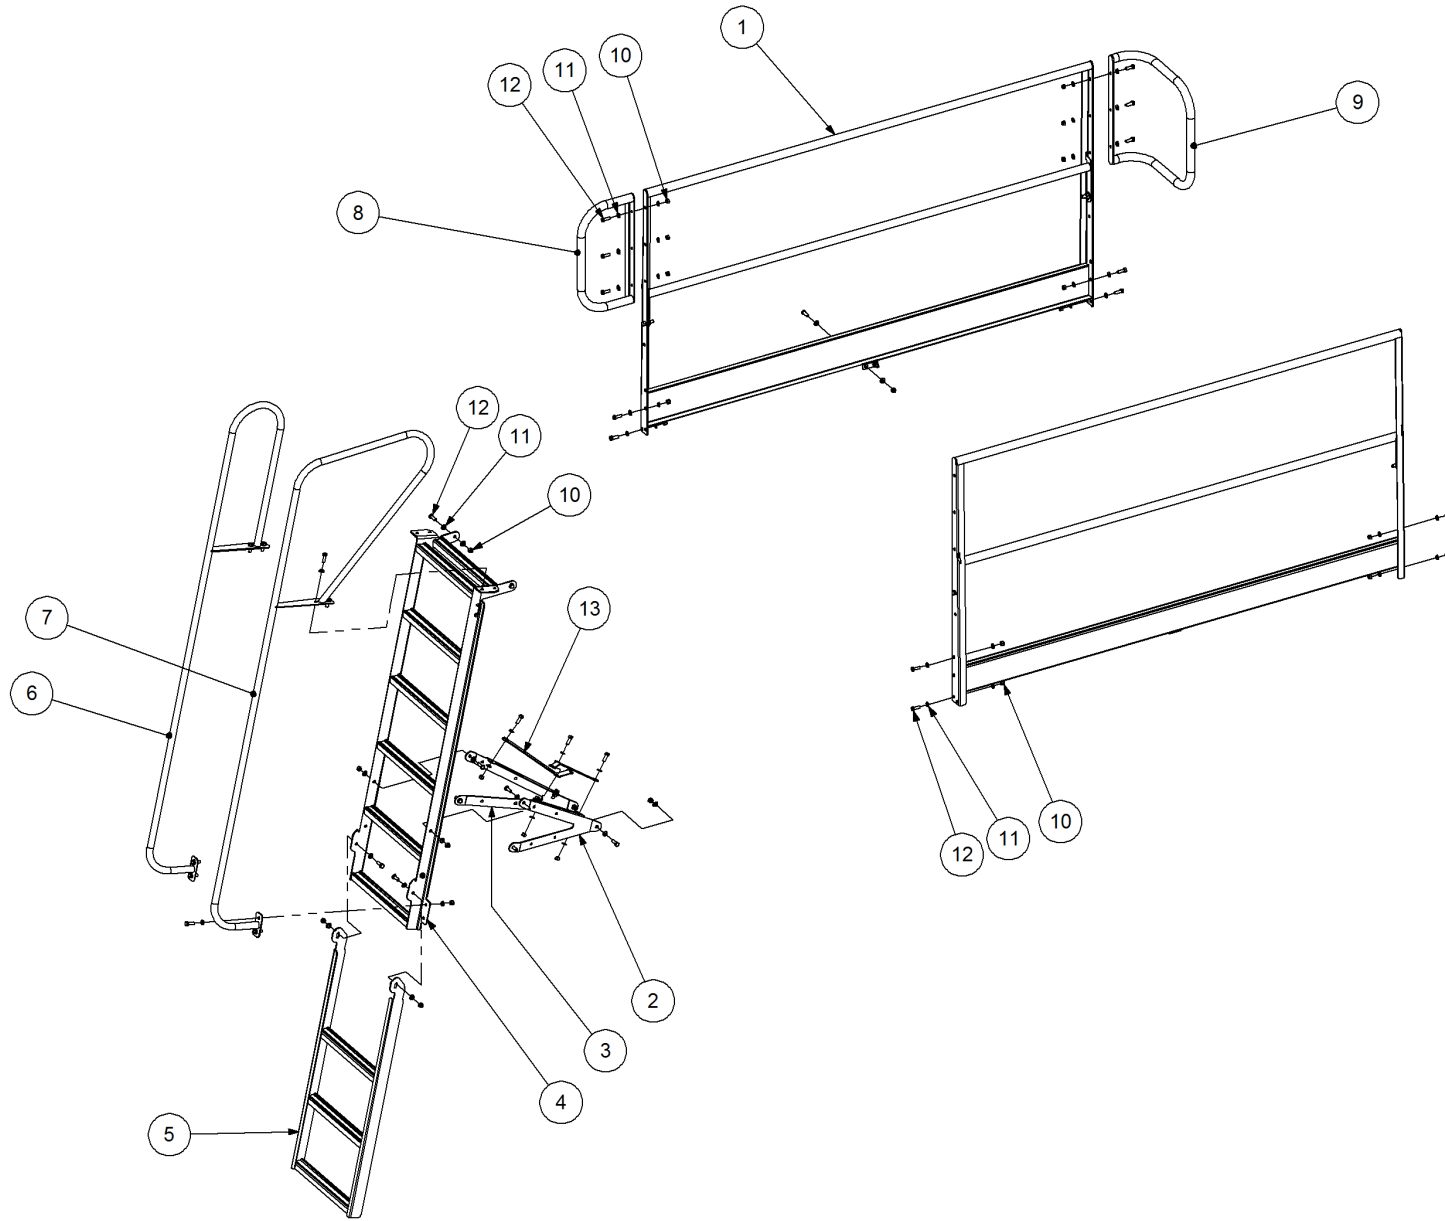

P/N 200902210 Handrail Kit - 9000 2 Bin

P/N 200902210 Handrail Kit - 9000 2 Bin

Key	Part Number	Description	Qty
1	206602081	Handrail Assy	2
2	202902002	Ladder Stay - RH	1
3	202902001	Ladder Stay - LH	1
4	202600001	Ladder	1
5	202120001	Ladder Extension - 3 Step	1
6	202602005	Ladder Handrail - LH	1
7	202602004	Ladder Handrail - RH	1
8	206602053	Handrail End - Straight	1
9	206602052	Handrail End - Return	1
10	080121000	Nut M10 Nyloc	39
11	085110000	Flat Washer 10 ID	78
12	050100308	Bolt Hex Hd M10 x 30	39
13	202600006	Ladder Cross Stay	2

Key	Part Number	Description	Qty