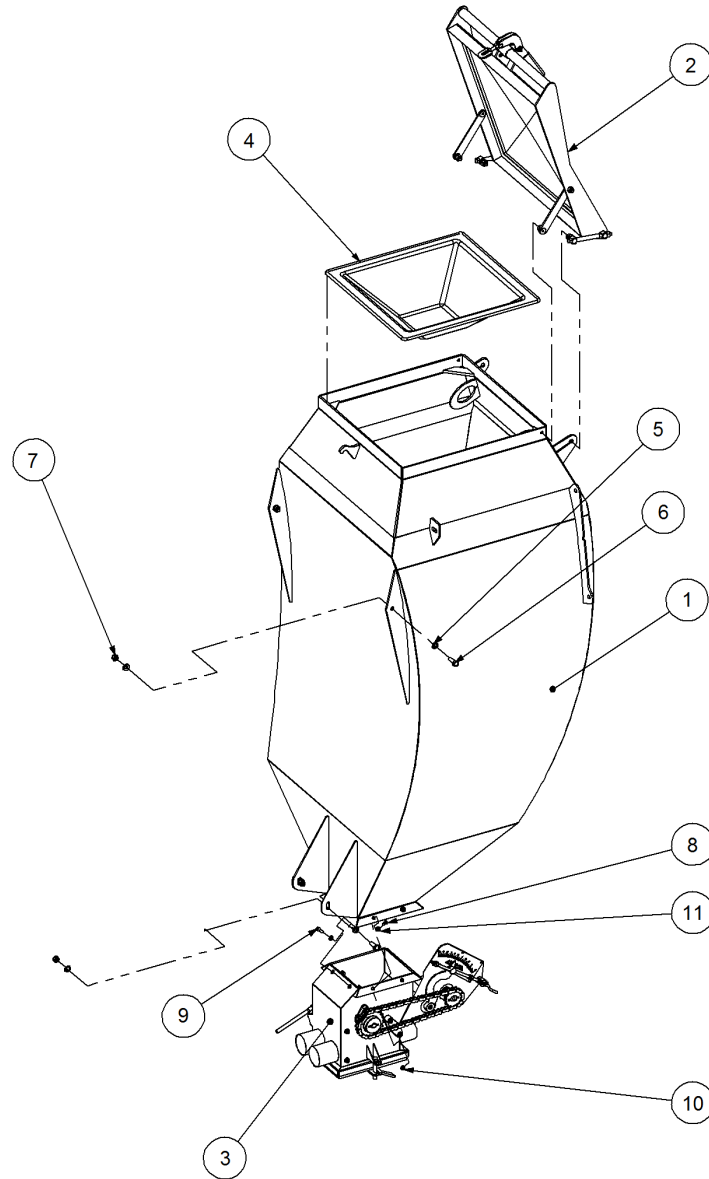

P/N 201450252 SSB Sub Assembly - 450L 2 Way Ground Drive

Key	Part Number	Description	Qty
1	201450001	Small Seeds Box - 450L	1
2	203150000	Lid Assy - Medium	1
3	208202000	Metering Unit SSB - 2 Way Ground Drive	1
4	203155001	Wire Basket	1
5	085110000	Flat Washer 10 ID	8
6	050100308	Bolt Hex Hd M10 x 30	4
7	080121000	Nut M10 Nyloc	4
8	010106012	Cap Screw 1/4" UNC x 1/2"	6
9	010106019	Cap Screw 1/4" UNC x 3/4"	2
10	030110061	Nut 1/4" UNC	6
11	035106151	Flat Washer 1/4" ID	8

Key	Part Number	Description	Qty