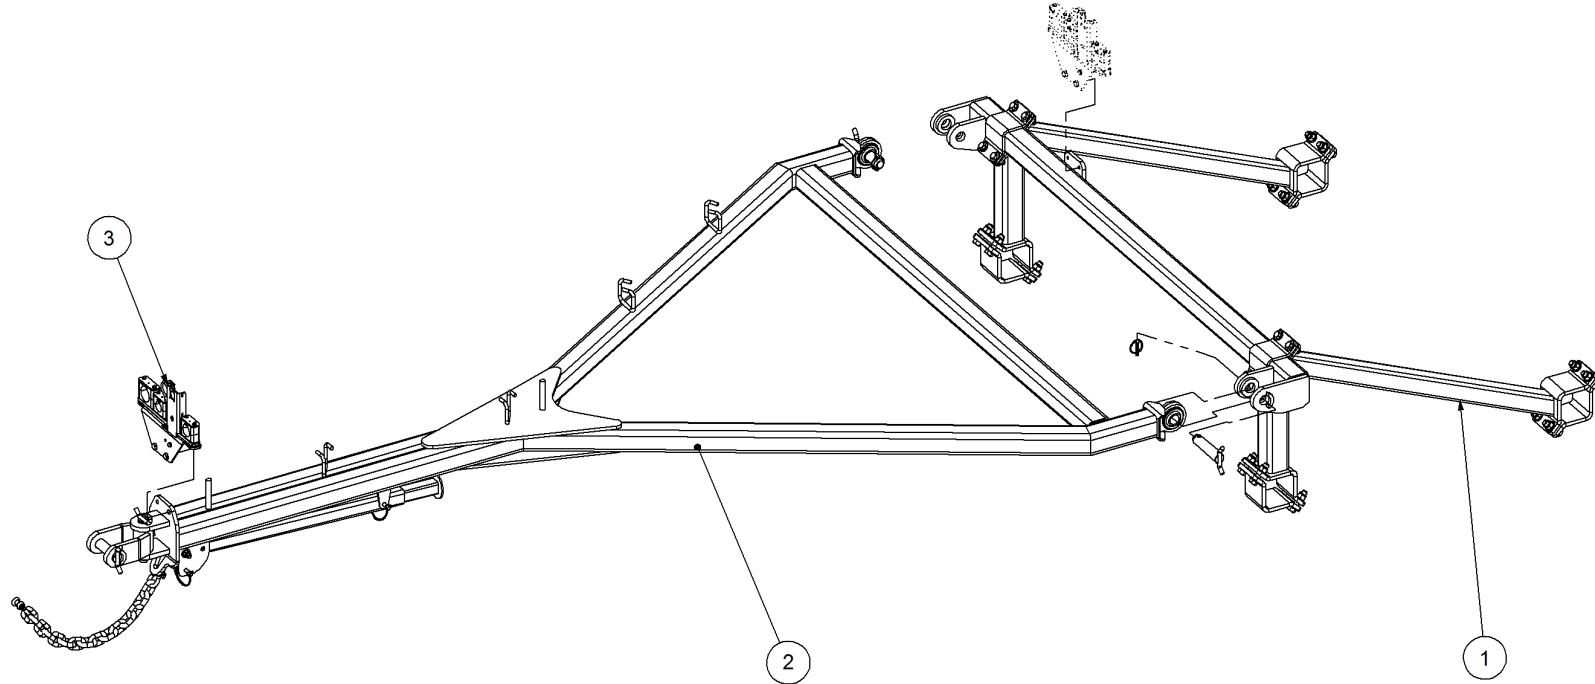

P/N 233600005   A Frame Pull Kit - 950 Bar Crs

Key	Part Number	Description	Qty
1	233600006	Mount Frame Assy - 950 Bar Crs	1
2	300571530	Rear 'A' Frame Assy	1
3	233260120	Hyd Hose & Electrical Connector Assy	1

Key	Part Number	Description	Qty