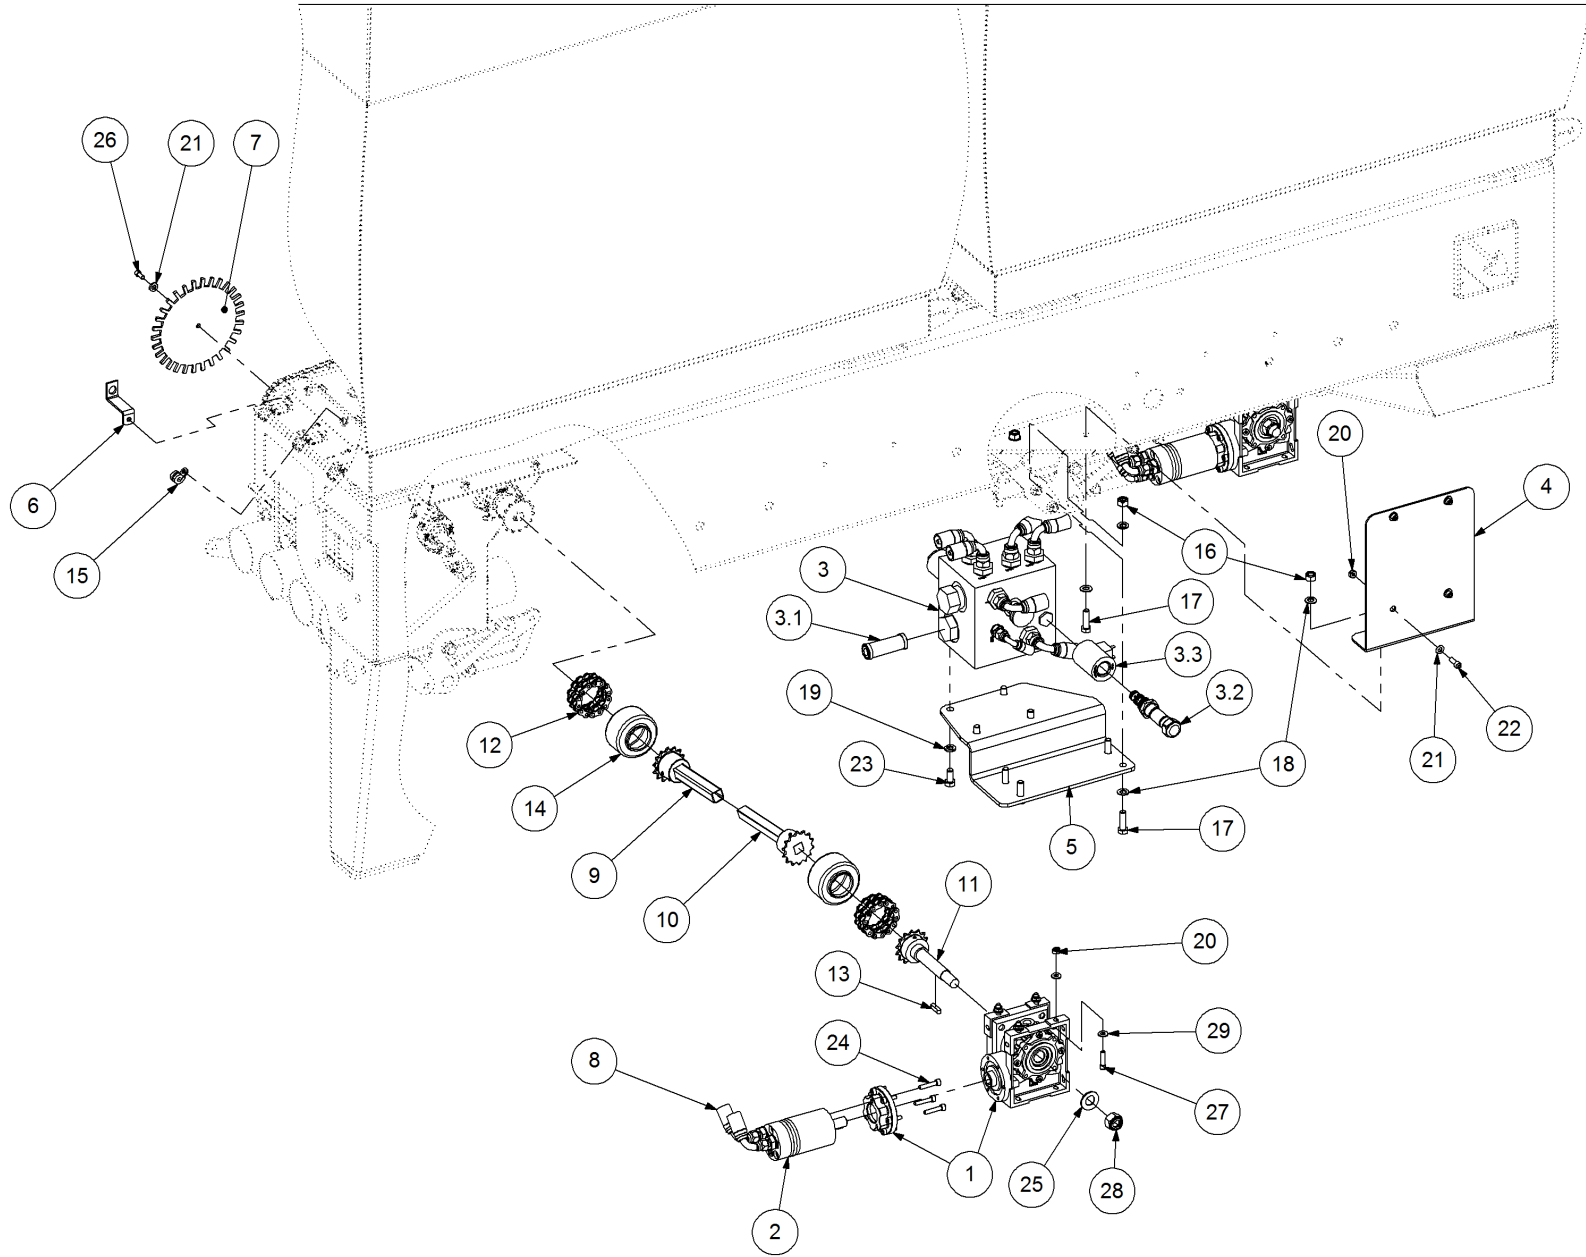

P/N 290302004 Drive Kit - Hydraulic

Key	Part Number	Description	Qty
1	130040101	Gearbox - Ratio 10:1	2
2	259151082	Hydraulic Motor	2
3	158689091	Flow Control w/- Filter	1
3.1	159001210	Filter Element suits Flow Control - Drive Kit	1
3.2	158689092	Valve	2
3.3	158689093	Coil	2
4	214602044	Chassis Mount - KEE Control Unit	1
5	217302047	Mount Plate - Hydraulic	1
6	208400144	Sensor Bracket	2
7	208000001	Sensor Disc - 30T	2
8	150000109	Hydraulic Hose & Fittings Kit	1
9	290000009	Drive Tube w/- Sprocket - 150 Lg	2
10	290000007	Drive Shaft w/- Sprocket - 170 Lg	2
11	290000018	Drive Shaft w/- Sprocket - 135 Lg	2
12	125412120	Chain 1/2" BS Duplex 13L	4
13	184006006	Key 6 x 6 x 25 Lg	2
14	131000004	Chain Boot	4
15	115001350	Cable Clamp 10mm	2
16	030130101	Nut 3/8" UNC Nyloc	6
17	000100325	Bolt Hex Hd 3/8" UNC x 1-1/4"	6
18	035110191	Flat Washer 3/8" ID	12
19	086110000	Spring Washer 10 ID	4
20	030130061	Nut 1/4" UNC Nyloc	12
21	035106151	Flat Washer 1/4" ID	6
22	010106019	Cap Screw 1/4" UNC x 3/4"	4
23	050100208	Bolt Hex Hd M10 x 20	4
24	060106030	Cap Screw M6 x 30	6
25	035116351	Flat Washer 5/8" ID	2
26	010106012	Cap Screw 1/4" UNC x 1/2"	2
27	010106025	Cap Screw 1/4" UNC x 1"	8
28	030130161	Nut 5/8" UNC Nyloc	2
29	035106161	Flat Washer 1/4" ID	16

Key	Part Number	Description	Qty