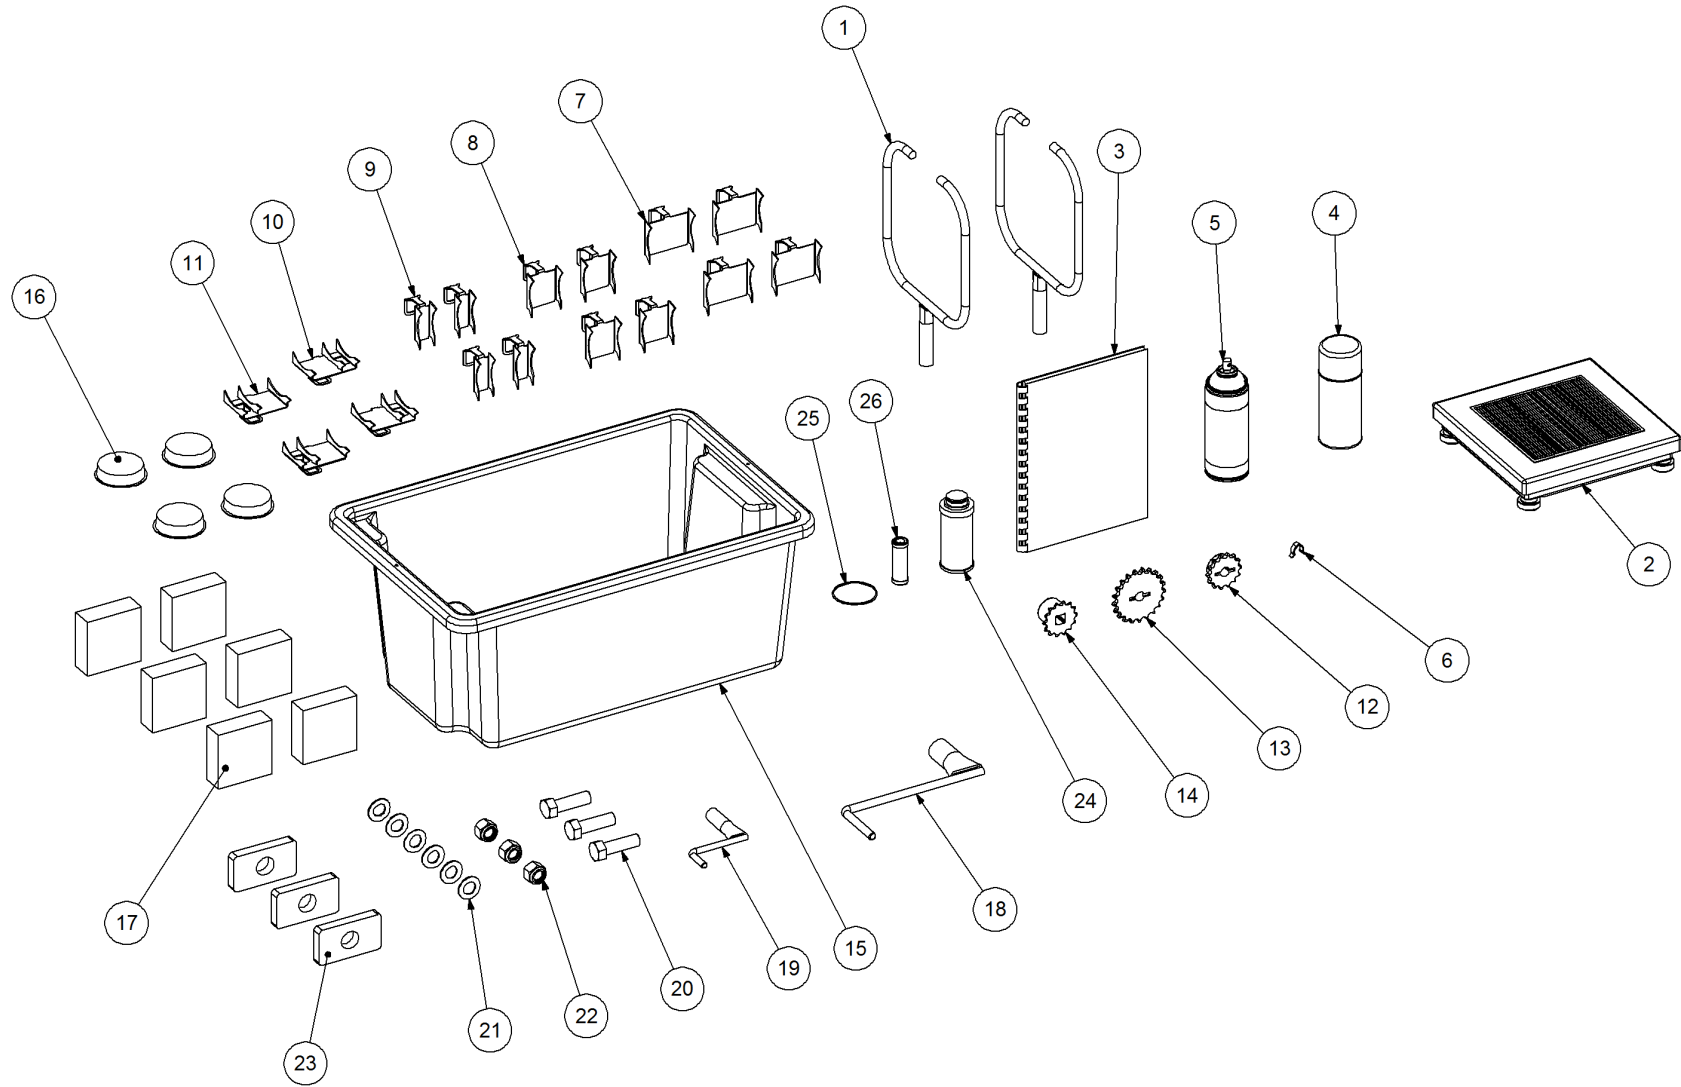

P/N 291400006 Dispatch Kit - Hydraulic Drive

P/N 291400006 Dispatch Kit - Hydraulic Drive

Key	Part Number	Description	Qty
1	235600001	Hose Holder 4 Way	2
2	116503080	Electric Scales	1
3	198691208	Operator's Manual	1
4	199005011	Spray Can - Green	1
5	OZ300C	Ozspray Industry Grade 300gm Aerosol	1
6	193003765	Retainer Clip - Sprocket	1
7	208400034	Metering Unit Blank-Off 100%	4
8	208400033	Metering Unit Blank-Off 66%	4
9	208400032	Metering Unit Blank-Off 33%	4
10	208600058	Metering Unit Blank Off (Canola) LH	2
11	208600060	Metering Unit Blank Off (Canola) RH	2
12	126131405	Sprocket (Plastic) 1/2" BS x 14T - 5/8" ID	1
13	126132106	Sprocket (Plastic) 1/2" BS x 21T - 5/8" ID	1
14	126131406	Sprocket (Plastic) 1/2" BS x 14T - 16 Sq	1
15	197809006	Weighing Container	1
16	197000765	Blank Off Cap 3"	4
17	197959535	Blank Off Sponge	6
18	208400045	Crank Handle - Short	1
19	208400095	Crank Handle	1
20	000190638	Bolt Hex Hd 3/4" UNC x 2-1/2"	3
21	035119380	Flat Washer 3/4" ID	6
22	030130191	Nut 3/4" UNC Nyloc	3
23	219001001	Bin Pad - Centre Hole	3
24	159424400	Filter Element suits Anti Cavity Manifold - Blower Kit	1
25	152BU-144	Washer	1
26	159001210	Filter Element suits Flow Control - Drive Kit	1

Key	Part Number	Description	Qty