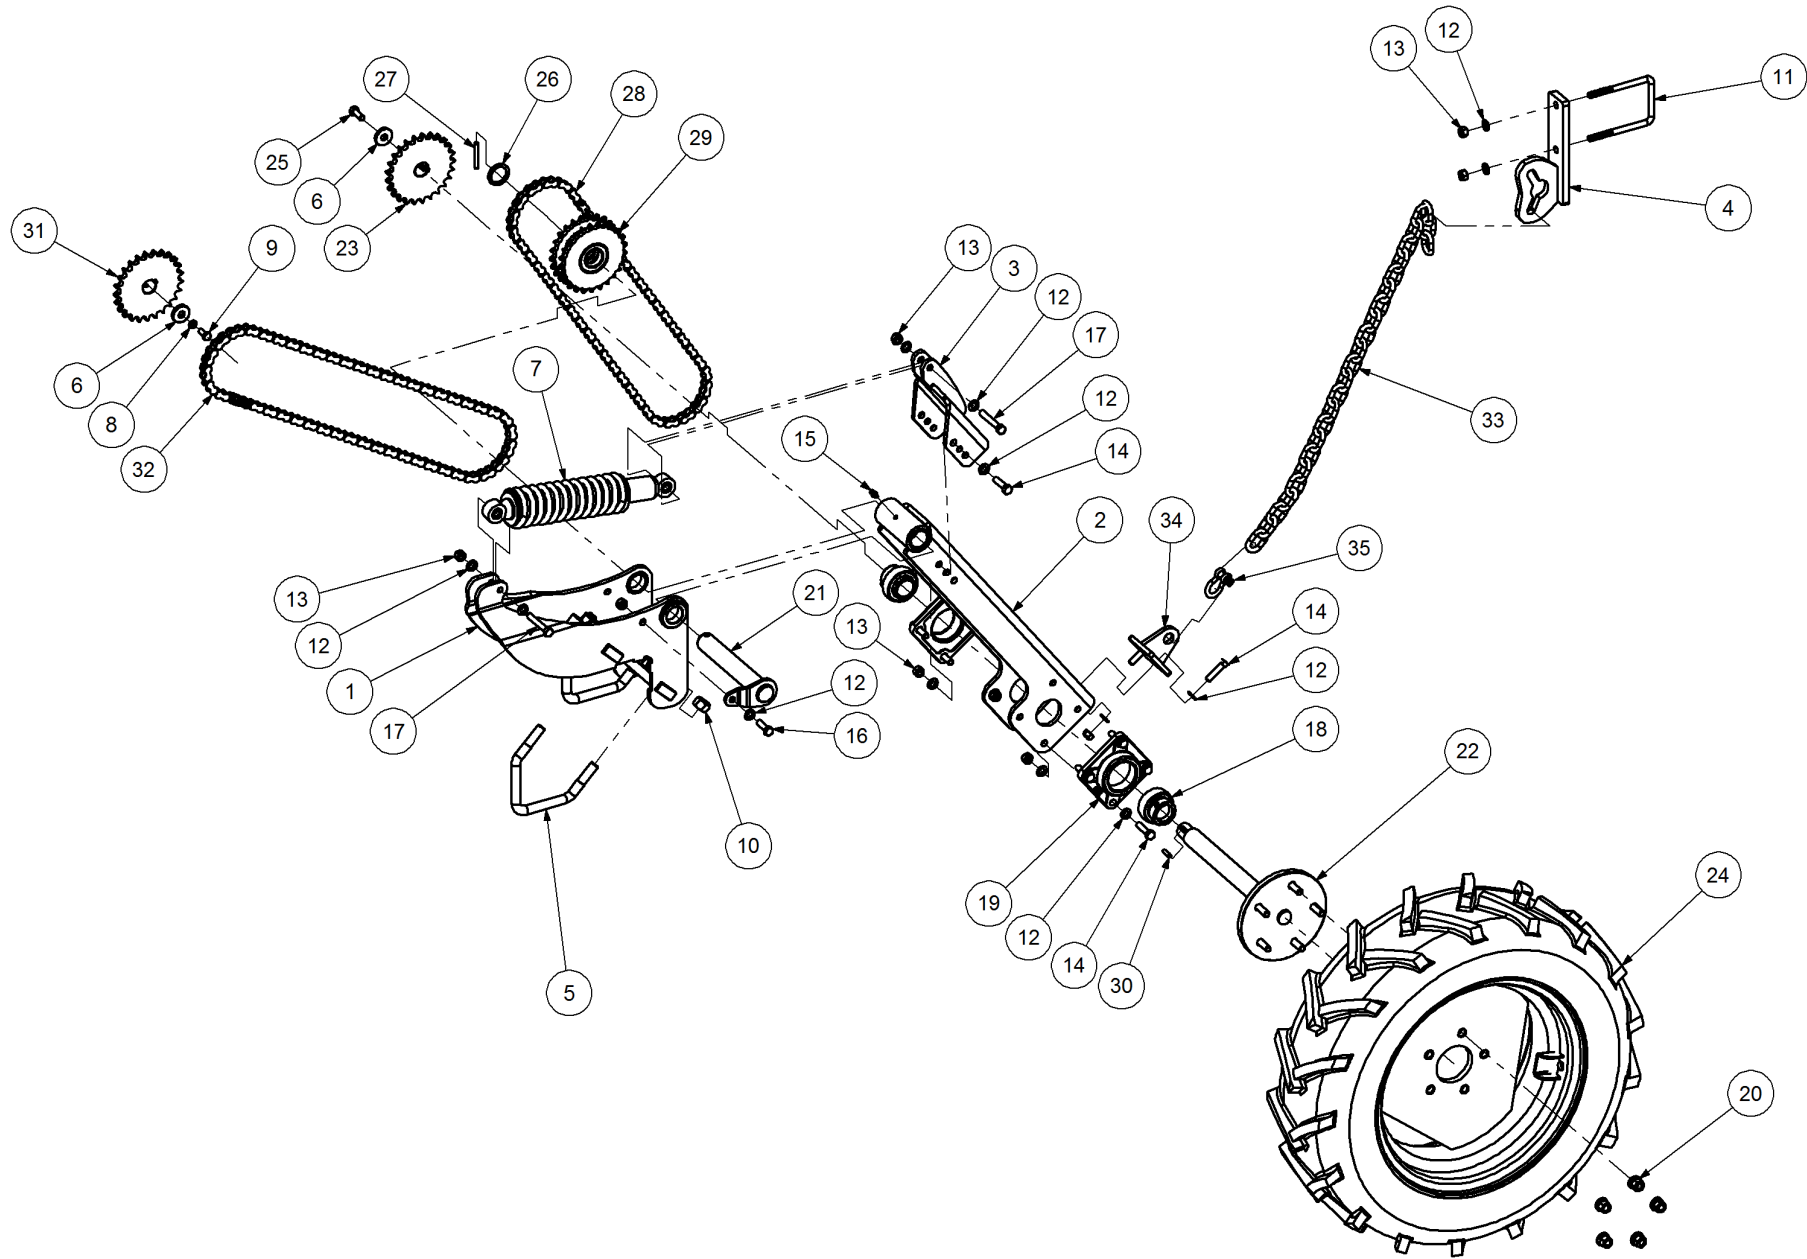

P/N 246300000 Drop Wheel Drive - 4" x 4" RHS

Key	Part Number	Description	Qty	Key	Part Number	Description	Qty
1	246300001	Headstock - 100 x 100 RHS	1	33	246305005	Chain -26 Links - 750mm	1
2	246300010	Main Arm	1	34	246300025	Chain Tie	1
3	246300006	Shocky Arm - Slide	1	35	099308100	Bow Shackle 8mm	1
4	246300031	Chain Tie	1				
5	022141141	V Bolt 5/8" x 4" x 4"	2				
6	497650002	Washer 12mm ID - Heavy Duty	2				
7	145020230	Spring	1				
8	036108000	Spring Washer 5/16" ID	1				
9	050080208	Bolt Hex Hd M8 x 20	1				
10	030130161	Nut 5/8" UNC Nyloc	4				
11	020075075	U Bolt 3/8" X 3" X 3" UNC Zp	1				
12	035110191	Flat Washer 3/8" ID	31				
13	030130101	Nut 3/8" UNC Nyloc	17				
14	000100385	Bolt Hex Hd 3/8" UNC x 1-1/2"	12				
15	111206000	Grease Nipple 1/4" UNF	1				
16	000100325	Bolt Hex Hd 3/8" UNC x 1-1/4"	1				
17	000100635	Bolt Hex Hd 3/8" UNC x 2-1/2"	2				
18	135030005	Bearing - 1 1/4" ID	2				
19	136620600	Bearing Housing	2				
20	032160111	Wheel Nut 7/16" UNF	5				
21	246300016	Pin - 1 1/4"	1				
22	246300020	Axle	1				
23	246300038	Sprocket (Steel) 5/8" BS x 25T - 25 ID - 6 Key	1				
24	298051505	Wheel Assy 6.5/80 x 15 5 Stud	1				
25	000100255	Bolt Hex Hd 3/8" UNC x 1"	1				
26	246300019	Washer 32 ID	1				
27	090106050	Roll Pin 1/4" x 2"	1				
28	246305002	Chain Assy 5/8" BS Simplex (87 L + CL)	1				
29	246300034	Sprocket (Steel) 5/8" BS x 25T - Duplex	1				
30	246300036	Key	1				
31	246300037	Sprocket (Steel) 5/8" BS x 25T - 25 ID - 8 Key	1				
32	246305001	Chain 5/8" BS Simplex (95L + CL + OL)	1