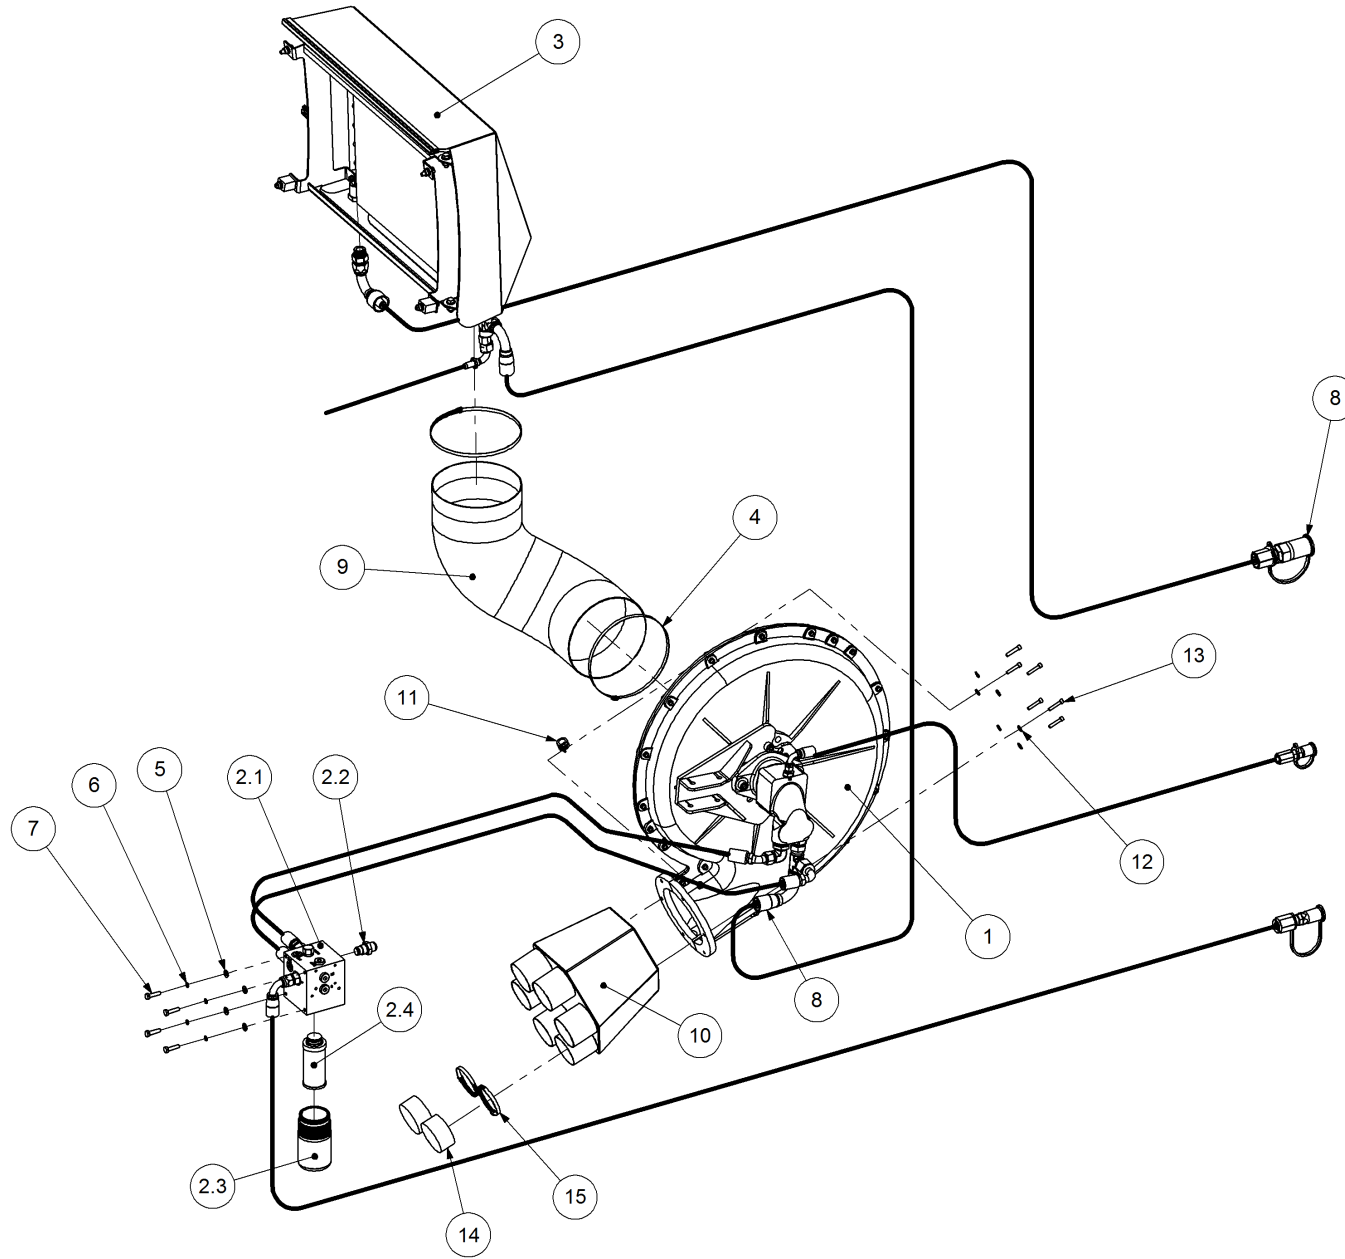

P/N 250000010 Blower Kit - Volvo

Key	Part Number	Description	Qty
1	250902003	Blower - Volvo (90 Deg)	1
2	254000002	Anti Cavity Manifold	1
2.1	161000003	Anti Cavity Manifold	1
2.2	161000005	HI-VT Indicator	1
2.3	254000001	Filter Bowl	1
2.4	159424400	Filter Element suits Anti Cavity Manifold - Blower Kit	1
3	205450010	Cooler Assy	1
4	101178229	Hose Clamp - 178 - 229	2
5	085108000	Flat Washer 8 ID	4
6	086108000	Spring Washer 8 ID	4
7	050080258	Bolt Hex Hd M8 x 25	4
8	150000097	Hydraulic Hose & Fittings Kit	1
9	205001000	Hose - 8" Nyladuct	1
10	259602000	Blower Outlet - 6 Outlet	1
11	115001351	Cable Clamp 18mm	1
12	035106151	Flat Washer 1/4" ID	6
13	010106032	Cap Screw 1/4" UNC x 1-1/4"	6
14	197000762	Blank Off Cap 3" Black	2
15	101070090	Hose Clamp - Tridon 70 - 90	2

Key	Part Number	Description	Qty