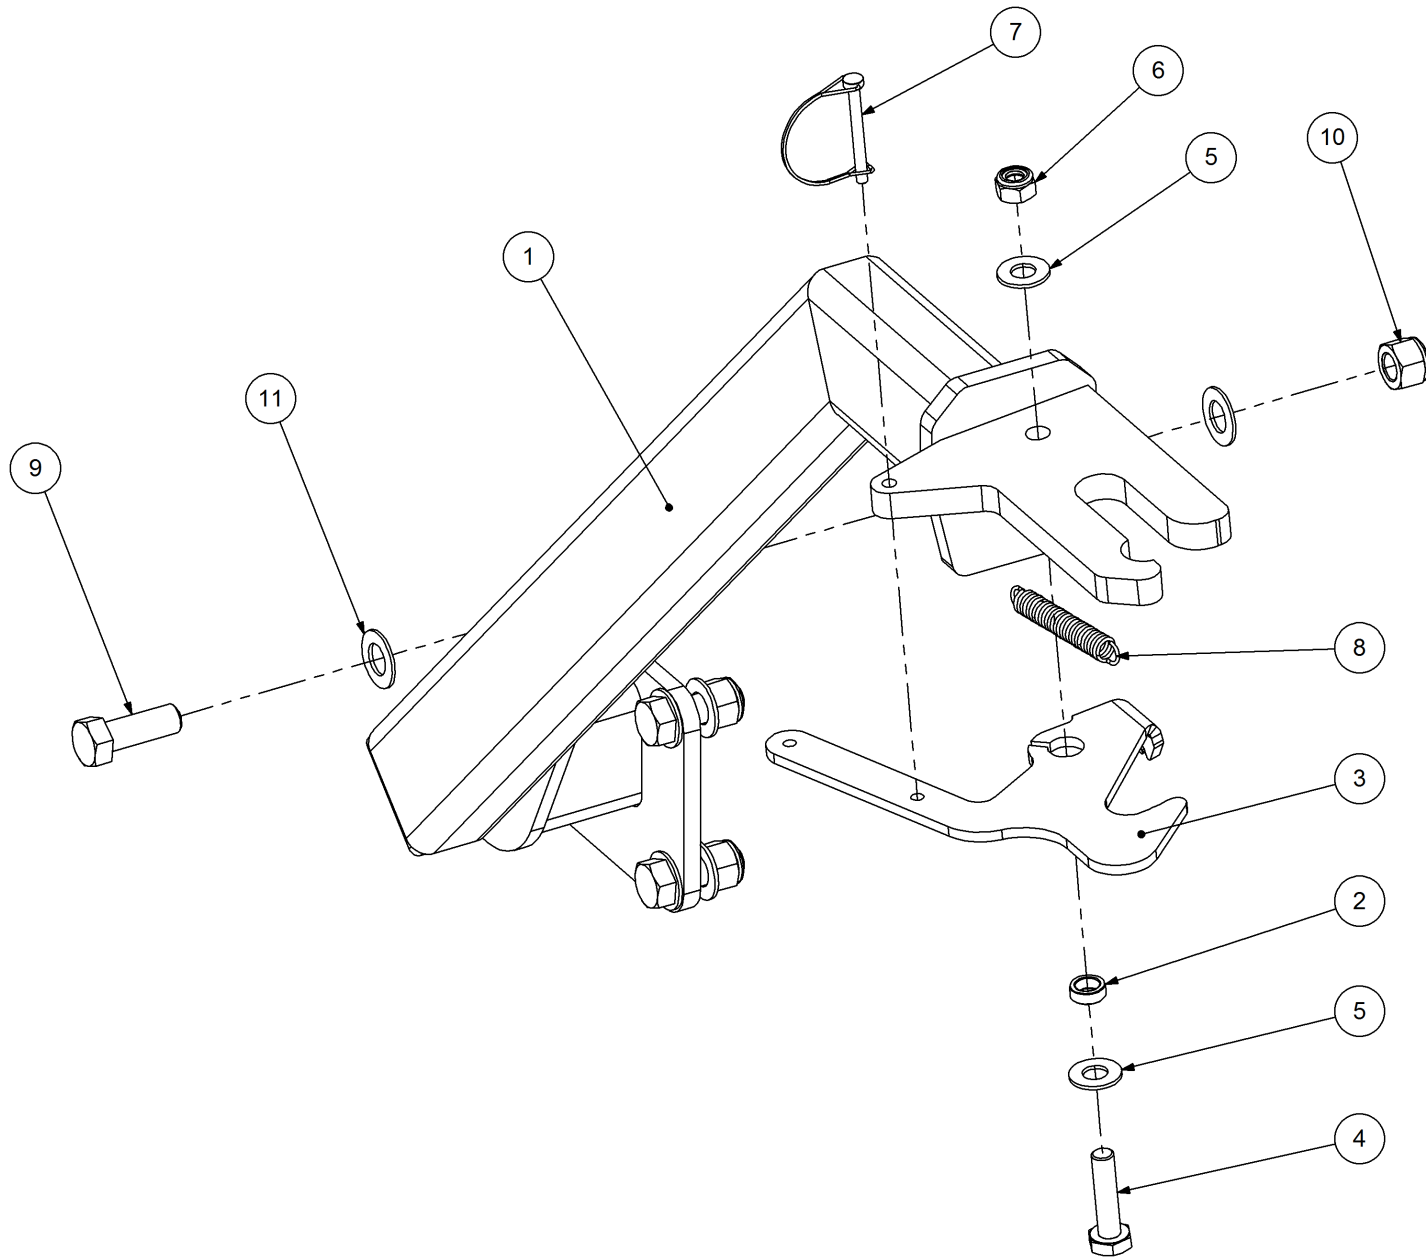

P/N 261304100 Rear Mount Arm - RH

P/N 261304100

Rear Mount Arm - RH

Key	Part Number	Description	Qty
1	261304101	Rear Mount - RH	1
2	261307012	Latch Pivot Bush	1
3	261301012	Latch Lever	1
4	050120508	Bolt Hex Hd M12 x 50	1
5	085112000	Flat Washer 12 ID	2
6	080121200	Nut M12 Nyloc	1
7	095306050	Lynch Pin 1/4"	1
8	124071473	Spring - Tension	1
9	050160458	Bolt Hex Hd M16 x 45	4
10	080121600	Nut M16 Nyloc	4
11	085116000	Flat Washer 16 ID	8

Key	Part Number	Description	Qty