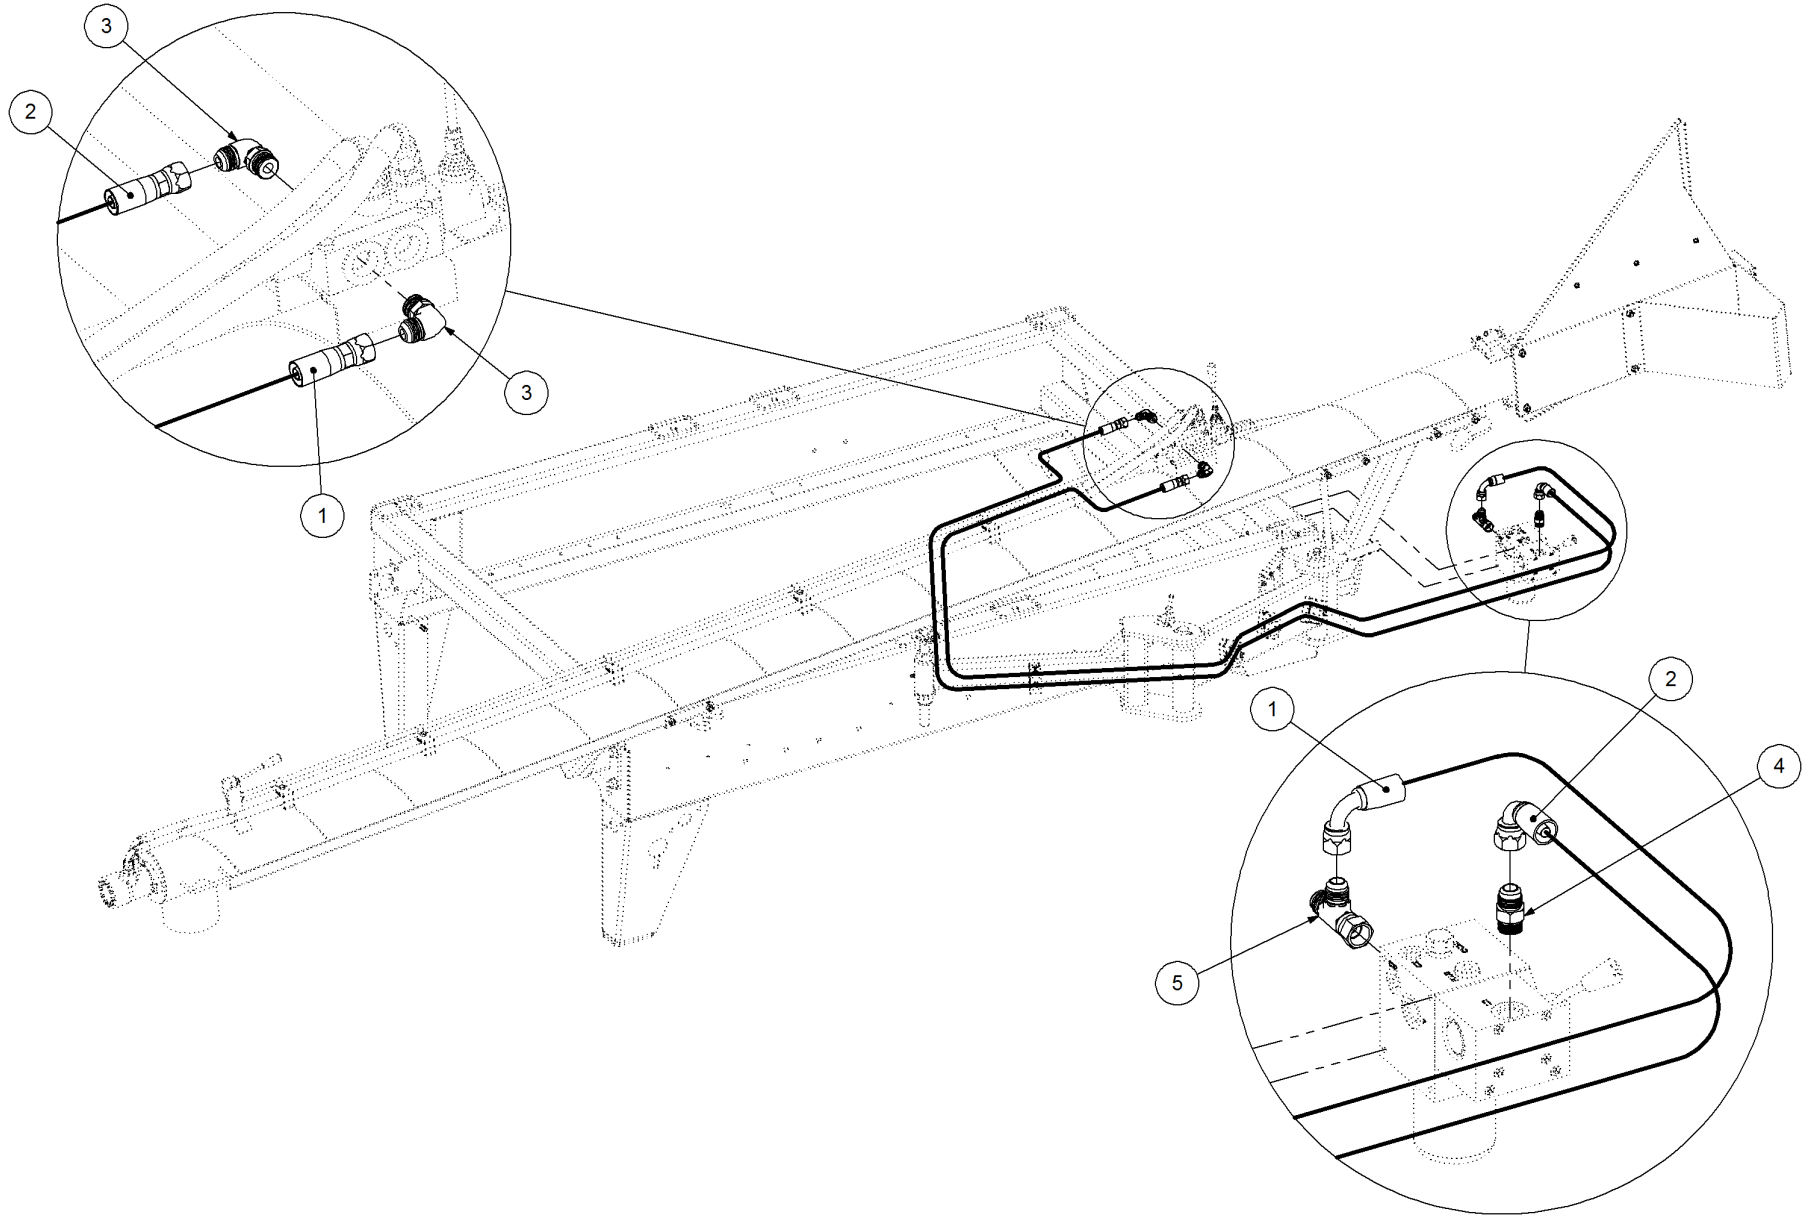

P/N 150000161

Hydraulic Hose & Fittings Kit

Key	Part Number	Description	Qty
1	150000092	Hyd Hose 1/2" DWB x 8000 Lg	1
2	150000093	Hyd Hose 1/2" DWB x 9000 Lg	1
3	15210C5OX-S	Fitting - Elbow 90° 7/8" JicM x 7/8" UnoM	2
4	15210F5OX-S	Fitting - Connector 7/8" JicM x 7/8" UnoM	1
5	15210R6X-S	Fitting - Tee 7/8" JicM x 7/8" JicM x 7/8" JicF	1

Key	Part Number	Description	Qty