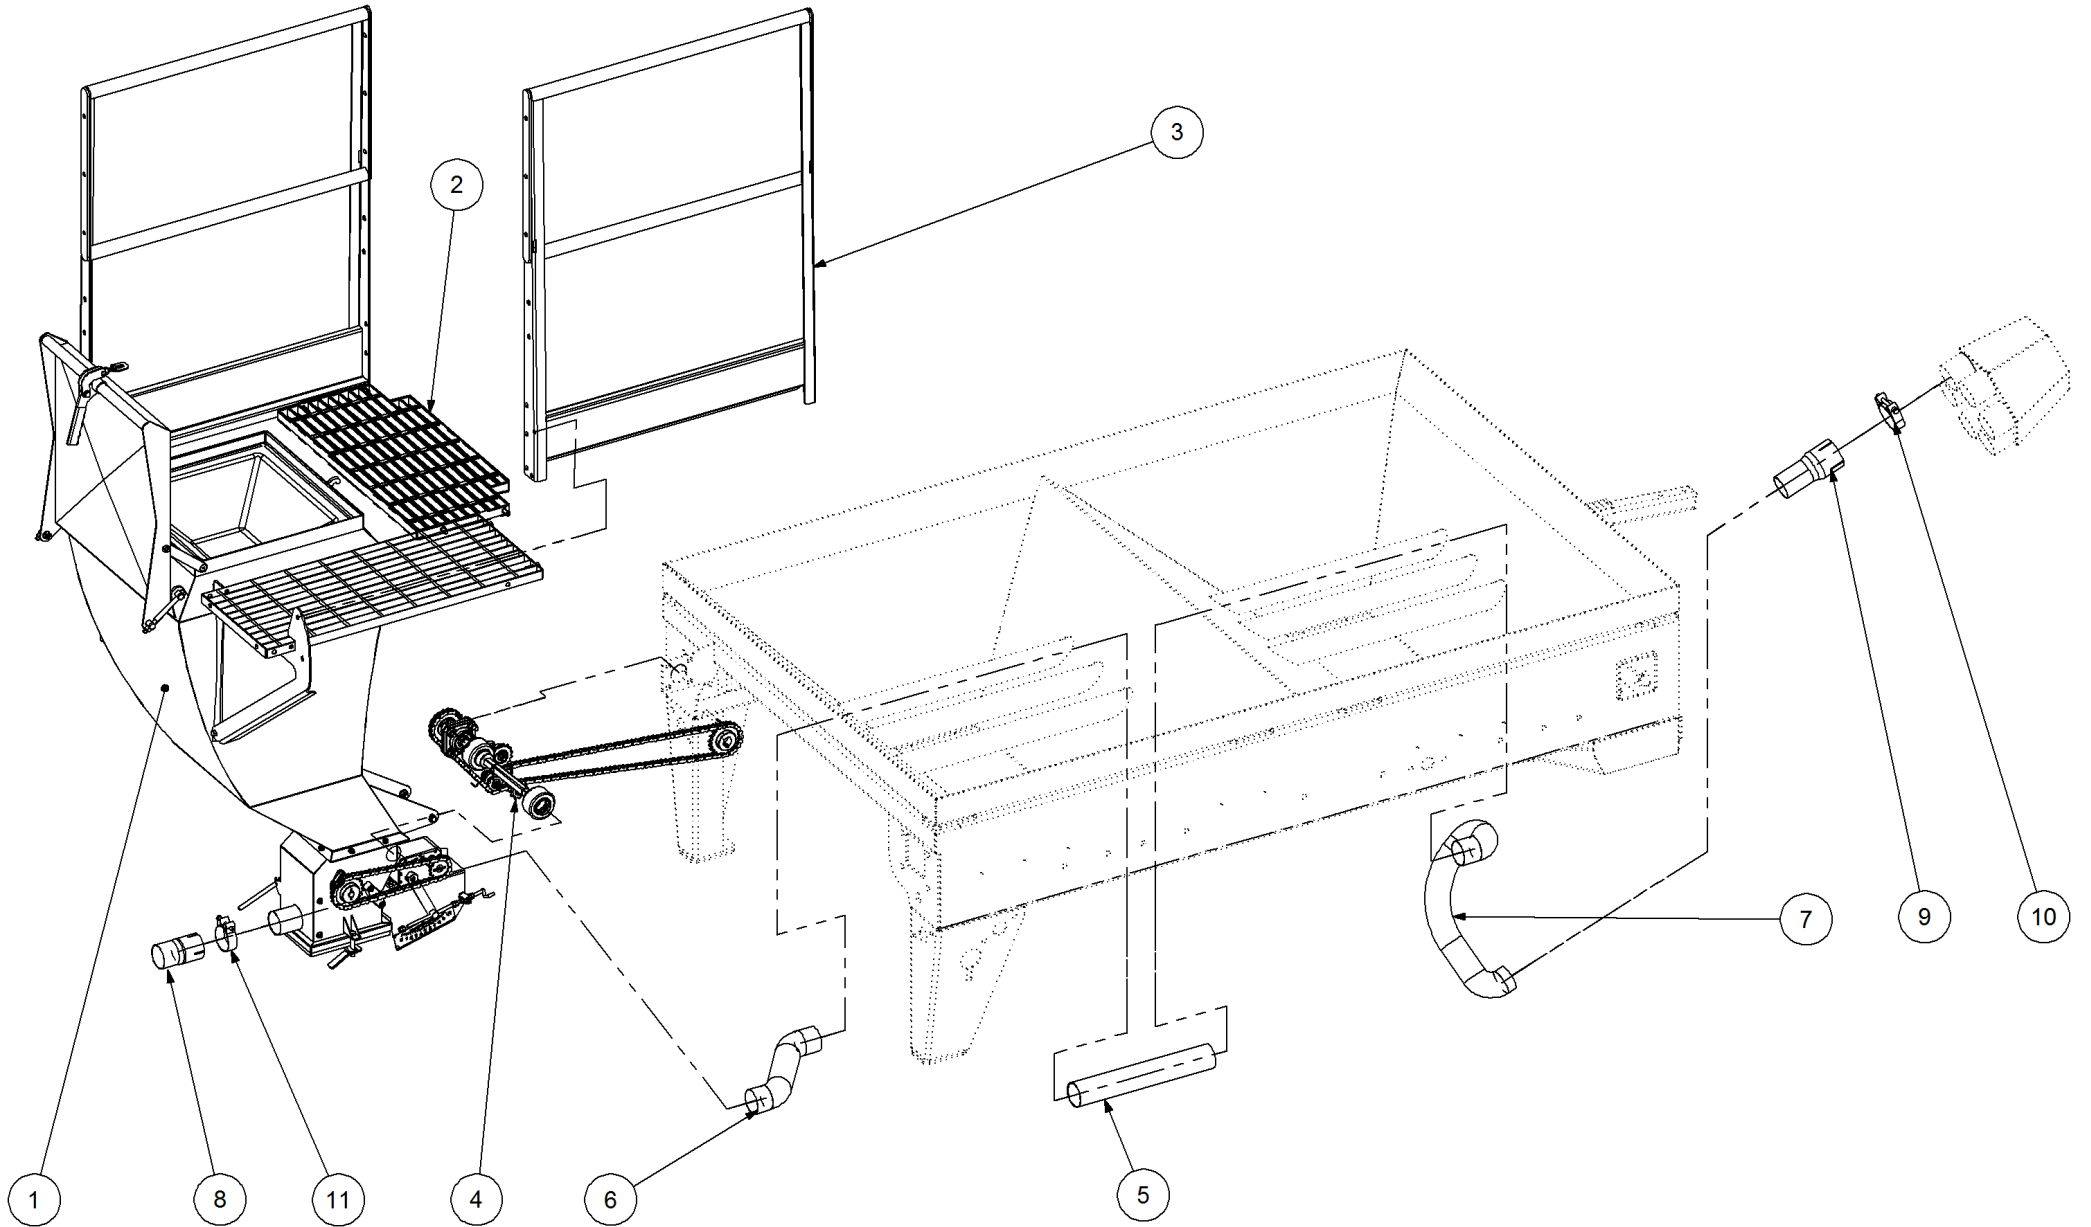

P/N 201225053

SSB Kit - 225L 1 Way Wheel on Wheel Drive

Key	Part Number	Description	Qty
1	201225254	SSB Sub Assembly - 225L 1 Way Ground Drive	1
2	201225216	SSB Walkway Kit - 225L	1
3	201225212	SSB Handrail Kit - 225L	1
4	290452800	Drive Kit - SSB 225L Wheel on Wheel	1
5	109200064	Hose Ductaflex 63 Dia	1
6	109200064	Hose Ductaflex 63 Dia	1
7	109200064	Hose Ductaflex 63 Dia	1
8	208000048	Reducer 2-1/2" ID x 2-1/2" OD	1
9	208000075	Reducer 3" ID x 2-1/2" OD	1
10	100074079	Hose Clamp - Mikalor 74 - 79	1
11	100064067	Hose Clamp - Mikalor 64 - 67	1

Key	Part Number	Description	Qty