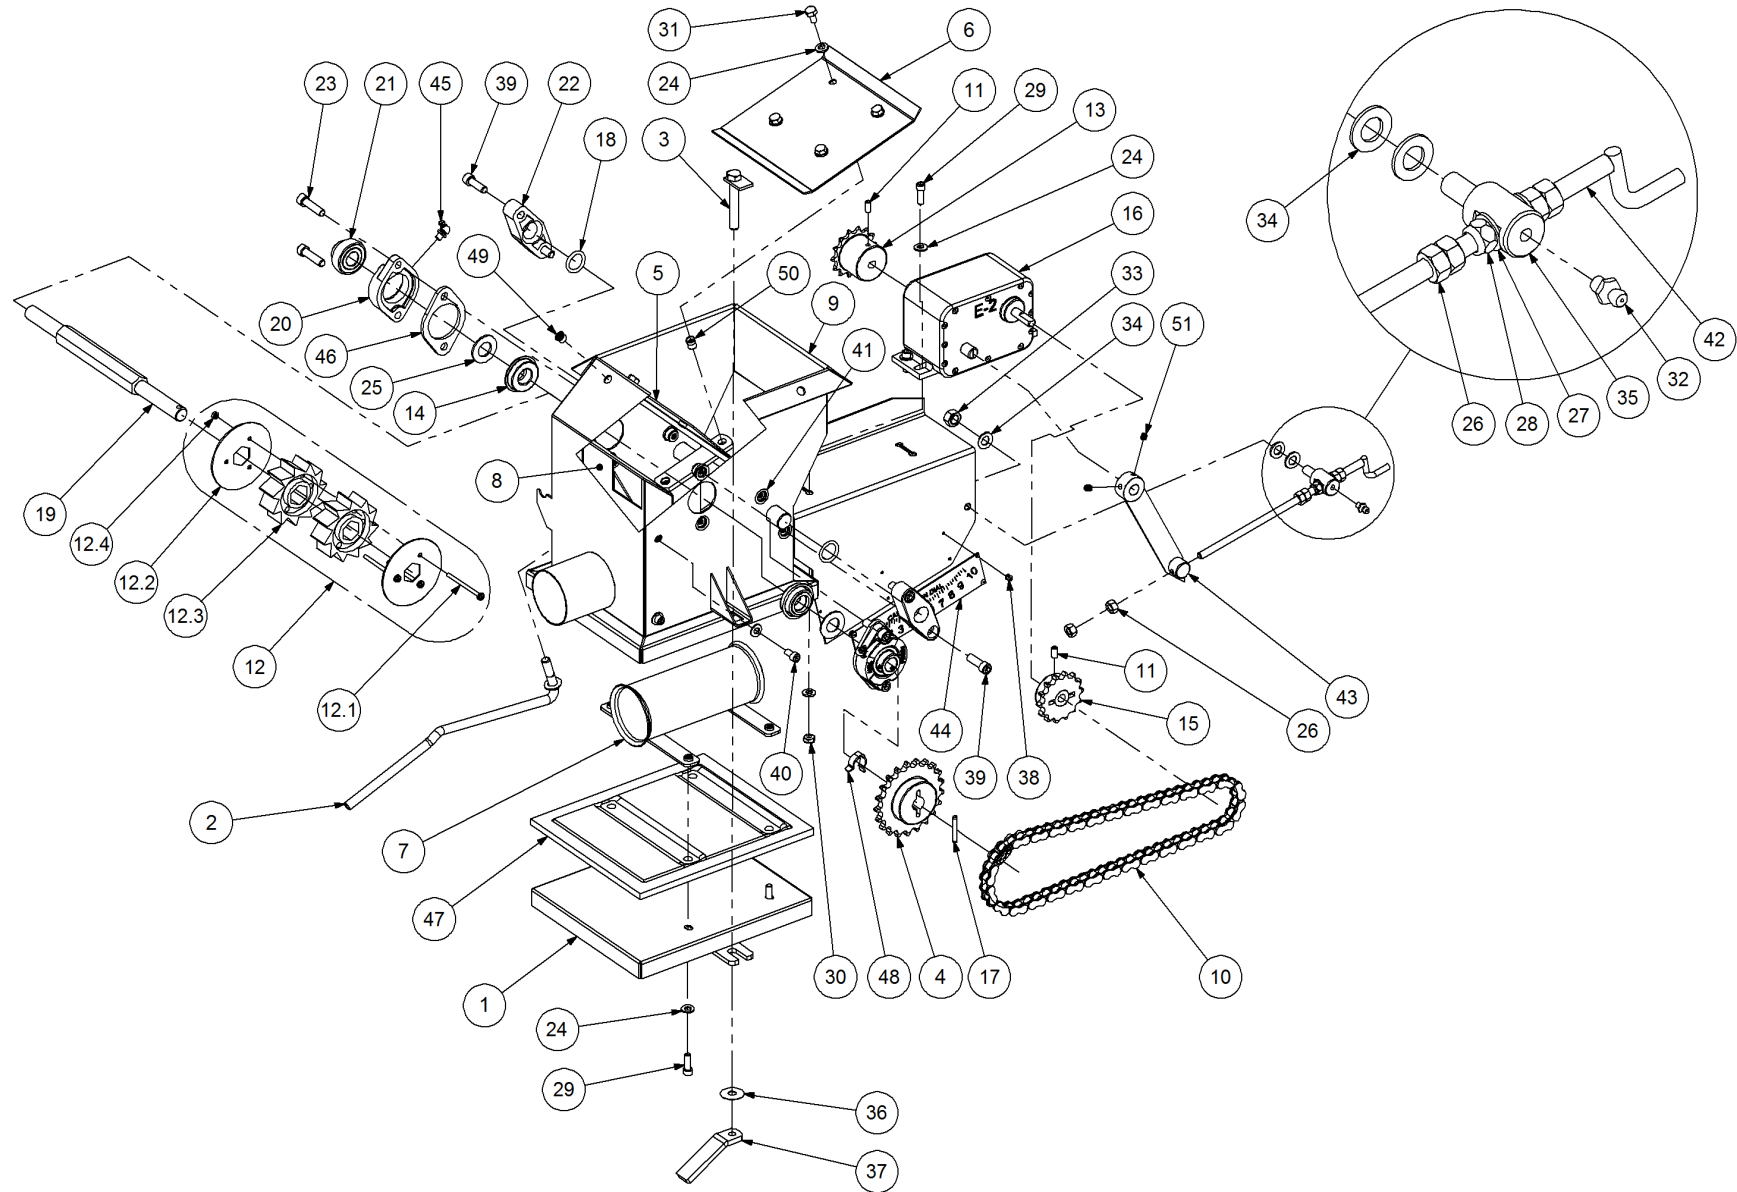

P/N 208100000 Metering Unit SSB - 1 Way Ground Drive

P/N 208100000 Metering Unit SSB - 1 Way Ground Drive

Key	Part Number	Description	Qty	Key	Part Number	Description	Qty
1	208100026	Bottom Door - SSB	1	29	010106019	Cap Screw 1/4" UNC x 3/4"	8
2	208100051	Cleanout Door Handle - SSB	1	30	030130061	Nut 1/4" UNC Nyloc	4
3	208100061	Bottom Door Bolt - SSB	2	31	000060135	Bolt Hex Hd 1/4" UNC x 1/2"	6
4	208100095	Sprocket (Plastic) 1/2" BS x 21T	1	32	111206000	Grease Nipple 1/4" UNF	1
5	208100071	Coarse Seeds Plate - SSB	1	33	030130101	Nut 3/8" UNC Nyloc	2
6	208100047	Clean Out Door - SSB	1	34	035110191	Flat Washer 3/8" ID	3
7	208100028	Flow Through Tube	1	35	290601007	Screw Swivel	1
8	208100020	Port Plate - 1 Way	1	36	035110251	Flat Washer 3/8" ID	2
9	208100002	Metering Unit SSB - 1 Way	1	37	208100060	Handle - Bottom Door Fastener	2
10	208125002	Chain 1/2" AS Simplex	1	38	094103001	Pop Rivet 1/8" Aluminium	6
11	013110613	Grub Screw 1/4" UNC x 1/2"	2	39	010208025	Cap Screw 5/16" BSW x 1"	4
12	208100092	Spool Assy - SSB	1	40	010106012	Cap Screw 1/4" UNC x 1/2"	4
12.1	059604060	Bolt Pan Hd M4 x 60	3	41	030170081	Nut 5/16" UNC Huck	8
12.2	193001905	Spool Washer	2	42	209600001	Indicator Adjusting Screw	1
12.3	197018845	Spool	2	43	208100111	Calibration Indicator	1
12.4	080310041	Nut M4 S/Steel	3	44	192017841	Calibration Dial 178 x 42 x 1mm	1
13	290000036	Sprocket (Plastic) 1/2" BS x 14T - 3/8" ID	1	45	111206675	Grease Nipple 1/4" UNF - 67.5°	2
14	197161687	Seal 5/8" ID	2	46	197001626P	Gasket (Small) - Bearing	2
15	208400167	Sprocket (Plastic) 1/2" BS x 14T	1	47	208100016	Door Rubber - SSB	1
16	130000020	Zero Max E2 Gear Box	1	48	193003765	Retainer Clip - Sprocket	1
17	090105032	Roll Pin 3/16" x 1-1/4"	1	49	030170001	Nut 1/4" UNC Huck	2
18	197192535	O'Ring 3/4" ID x 1" OD x 0.139"	2	50	030170061	Nut 1/4" UNC Huck	4
19	208100100	Spool Shaft - SSB	1	51	013110606	Grub Screw 1/4" UNC x 1/4"	2
20	136520300	Bearing Housing	2				
21	135320210	Bearing - 5/8" ID	2				
22	137308846	Bush	2				
23	010208032	Cap Screw 5/16" BSW x 1-1/4"	4				
24	035106151	Flat Washer 1/4" ID	22				
25	035316320	Flat Washer 5/8" ID S/Steel	2				
26	030110081	Nut 5/16" UNC	6				
27	035108161	Flat Washer 5/16" ID	2				
28	030130081	Nut 5/16" UNC Nyloc	1