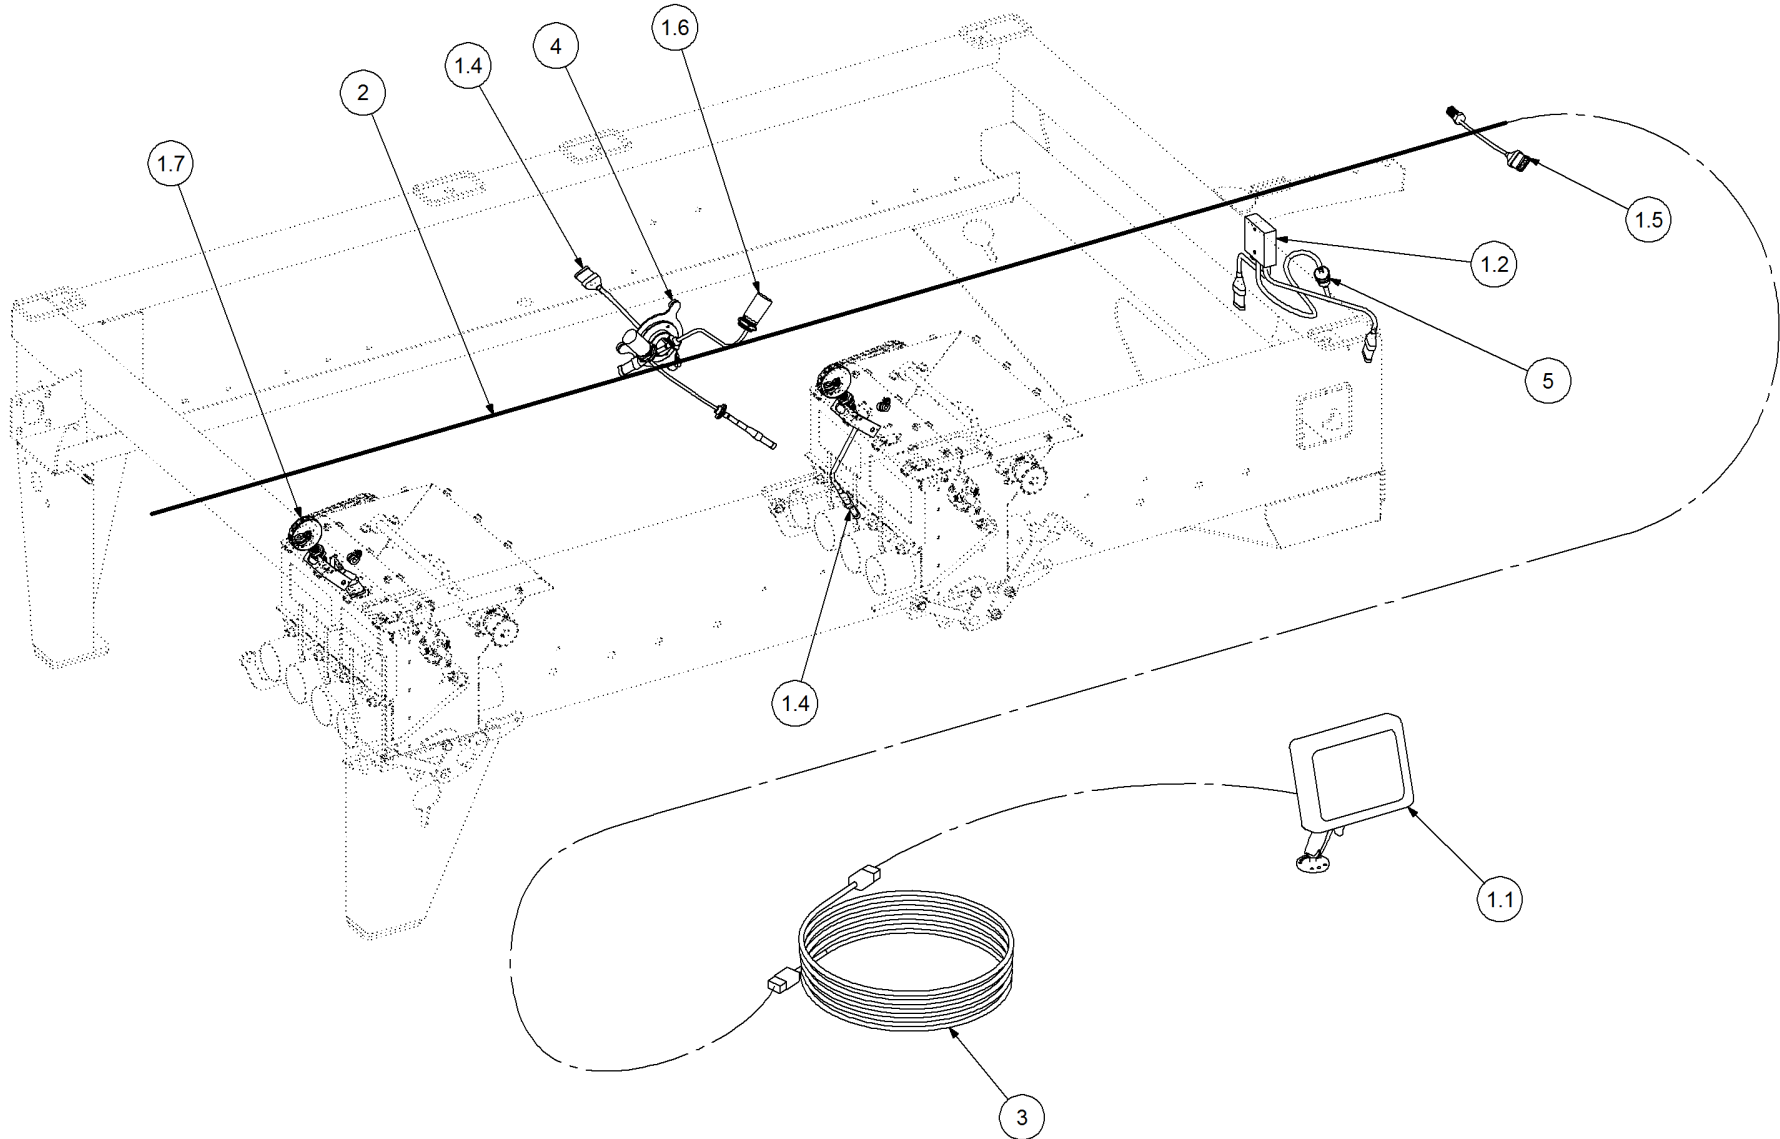

Key	Part Number	Description	Qty
-----	-------------	-------------	-----

**P/N 290116911 Monitor & Harness Kit - Eagle 2 Bin**

<b>Key</b>	<b>Part Number</b>	<b>Description</b>	<b>Qty</b>
1	116126400	Monitor - Eagle 2 Bin	1
1.1	116701755	Console - Eagle	1
1.2	116900267	Sensor Kit - Fan Pressure	1
1.3	116700600	Operator's Manual - Eagle Monitor	1
1.4	116901200	Sensor - Speed	3
1.5	116900755	Sensor - Fan	1
1.6	116900667	Sensor Kit - Bin Level	2
1.7	116900442	Encoder - 8 Magnet	2
2	116700453	Harness - 4 Bin	1
3	116701780	Harness - Tractor	1
4	290000133	Sensor Mount Kit - 2 Bin	1
5	159421608	Filter	1