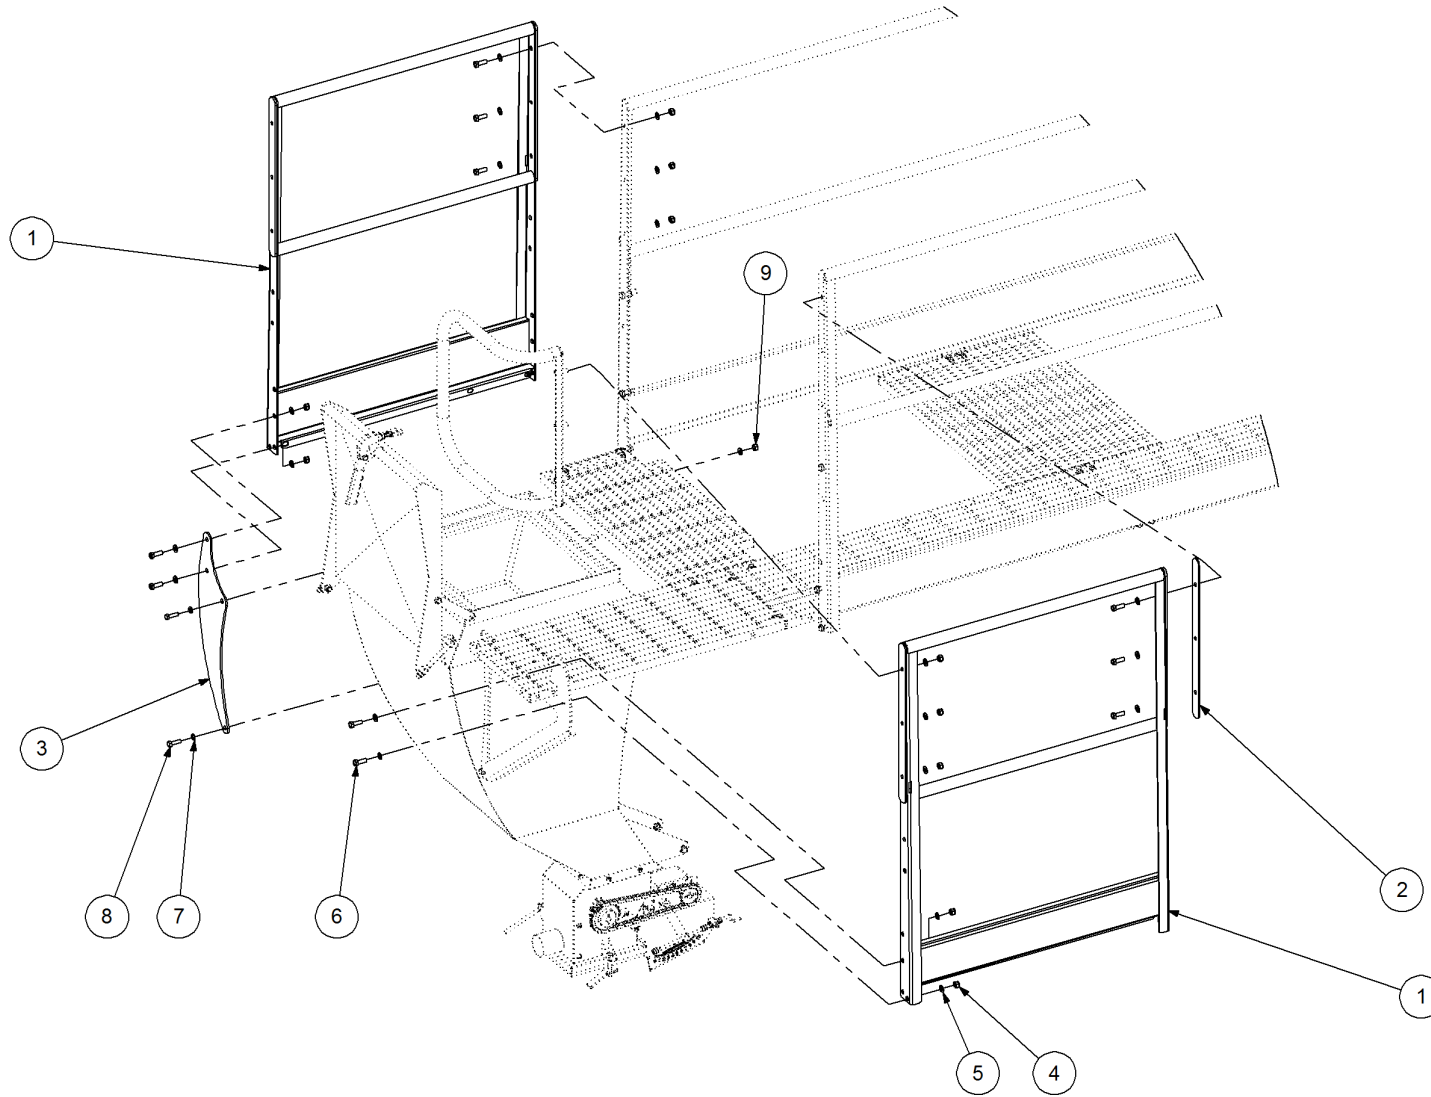

P/N 201225212 SSB Handrail Kit - 225L

Key	Part Number	Description	Qty
1	206452003	Handrail	2
2	206602095	Handrail End Mount Plate - Painted	1
3	201200018	Handrail Bracket	1
4	080121000	Nut M10 Nyloc	10
5	085110000	Flat Washer 10 ID	20
6	050100308	Bolt Hex Hd M10 x 30	10
7	035110191	Flat Washer 3/8" ID	4
8	000100325	Bolt Hex Hd 3/8" UNC x 1-1/4"	2
9	030130101	Nut 3/8" UNC Nyloc	2

Key	Part Number	Description	Qty