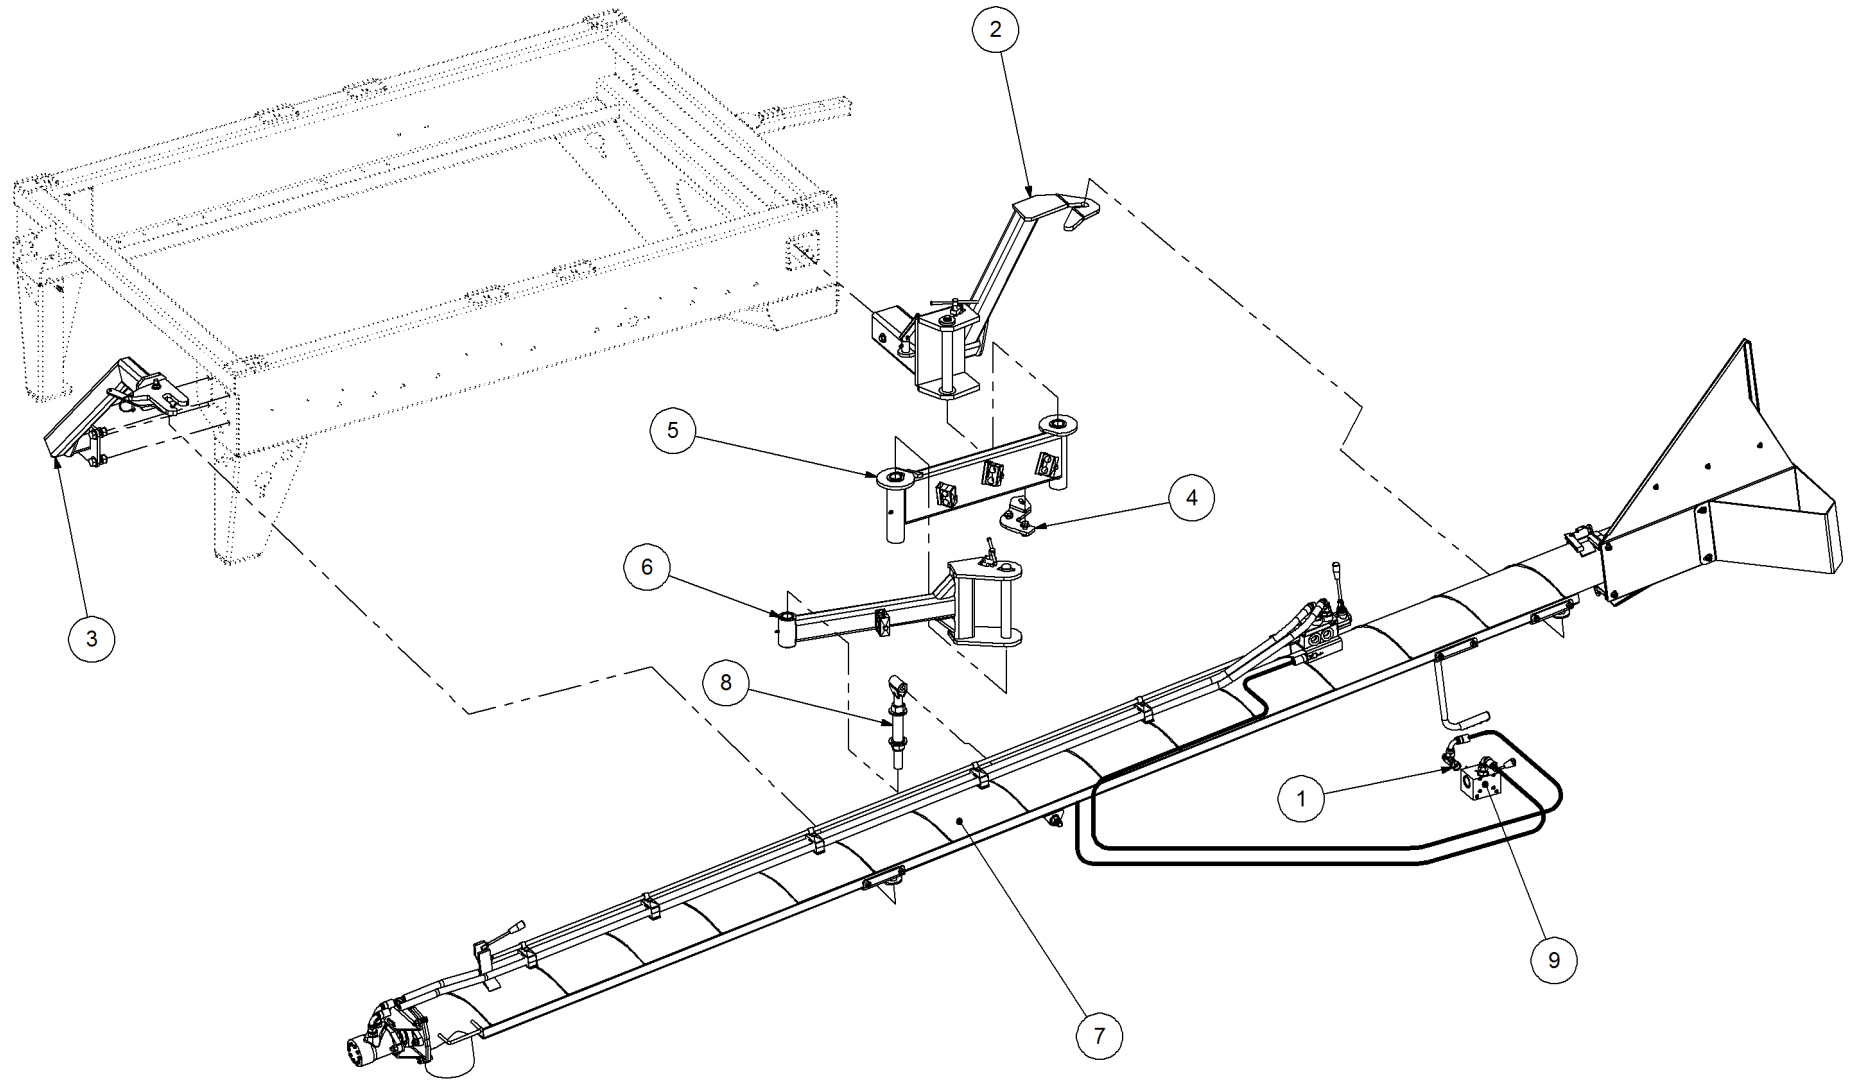

P/N 263452000 Auger Kit 6" - RH

Key	Part Number	Description	Qty
1	150000161	Hydraulic Hose & Fittings Kit	1
2	263302002	Front Mount Arm - RH	1
3	261304100	Rear Mount Arm - RH	1
4	261452048	Auger Stop Extension	1
5	263302006	Main Pivot Arm - RH	1
6	263302010	Upper Pivot Arm - RH	1
7	261300007	Auger Barrel Assy 6"	1
8	261452037	Adjustable Pivot Assy	1
9	254000003	Diverter Valve	1

Key	Part Number	Description	Qty