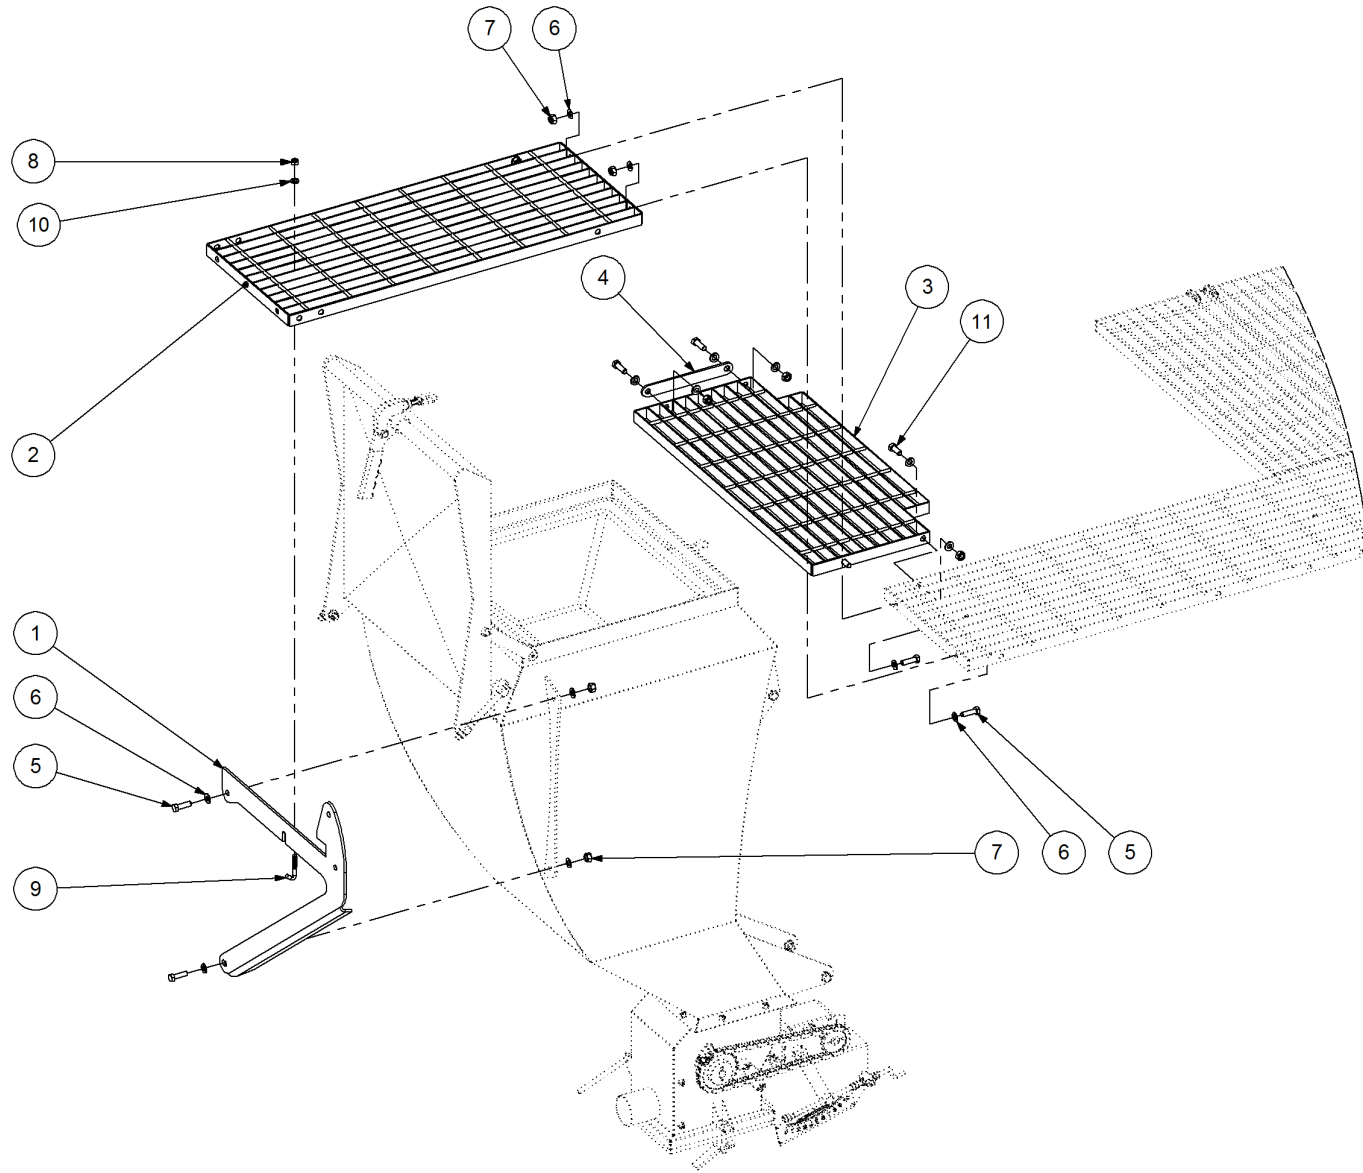

P/N 201225216

SSB Walkway Kit - 225L

Key	Part Number	Description	Qty
1	201200019	Walkway Bracket	1
2	193333820	Walkway Panel	1
3	200452029	Walkway Panel w/- Cutout	1
4	201200013	225L SSB Handrail Spacer	1
5	000100325	Bolt Hex Hd 3/8" UNC x 1-1/4"	6
6	035110191	Flat Washer 3/8" ID	16
7	030130101	Nut 3/8" UNC Nyloc	8
8	080120800	Nut M8 Nyloc	1
9	057080000	J Bolt M8	1
10	085108000	Flat Washer 8 ID	1
11	000100255	Bolt Hex Hd 3/8" UNC x 1"	2

Key	Part Number	Description	Qty