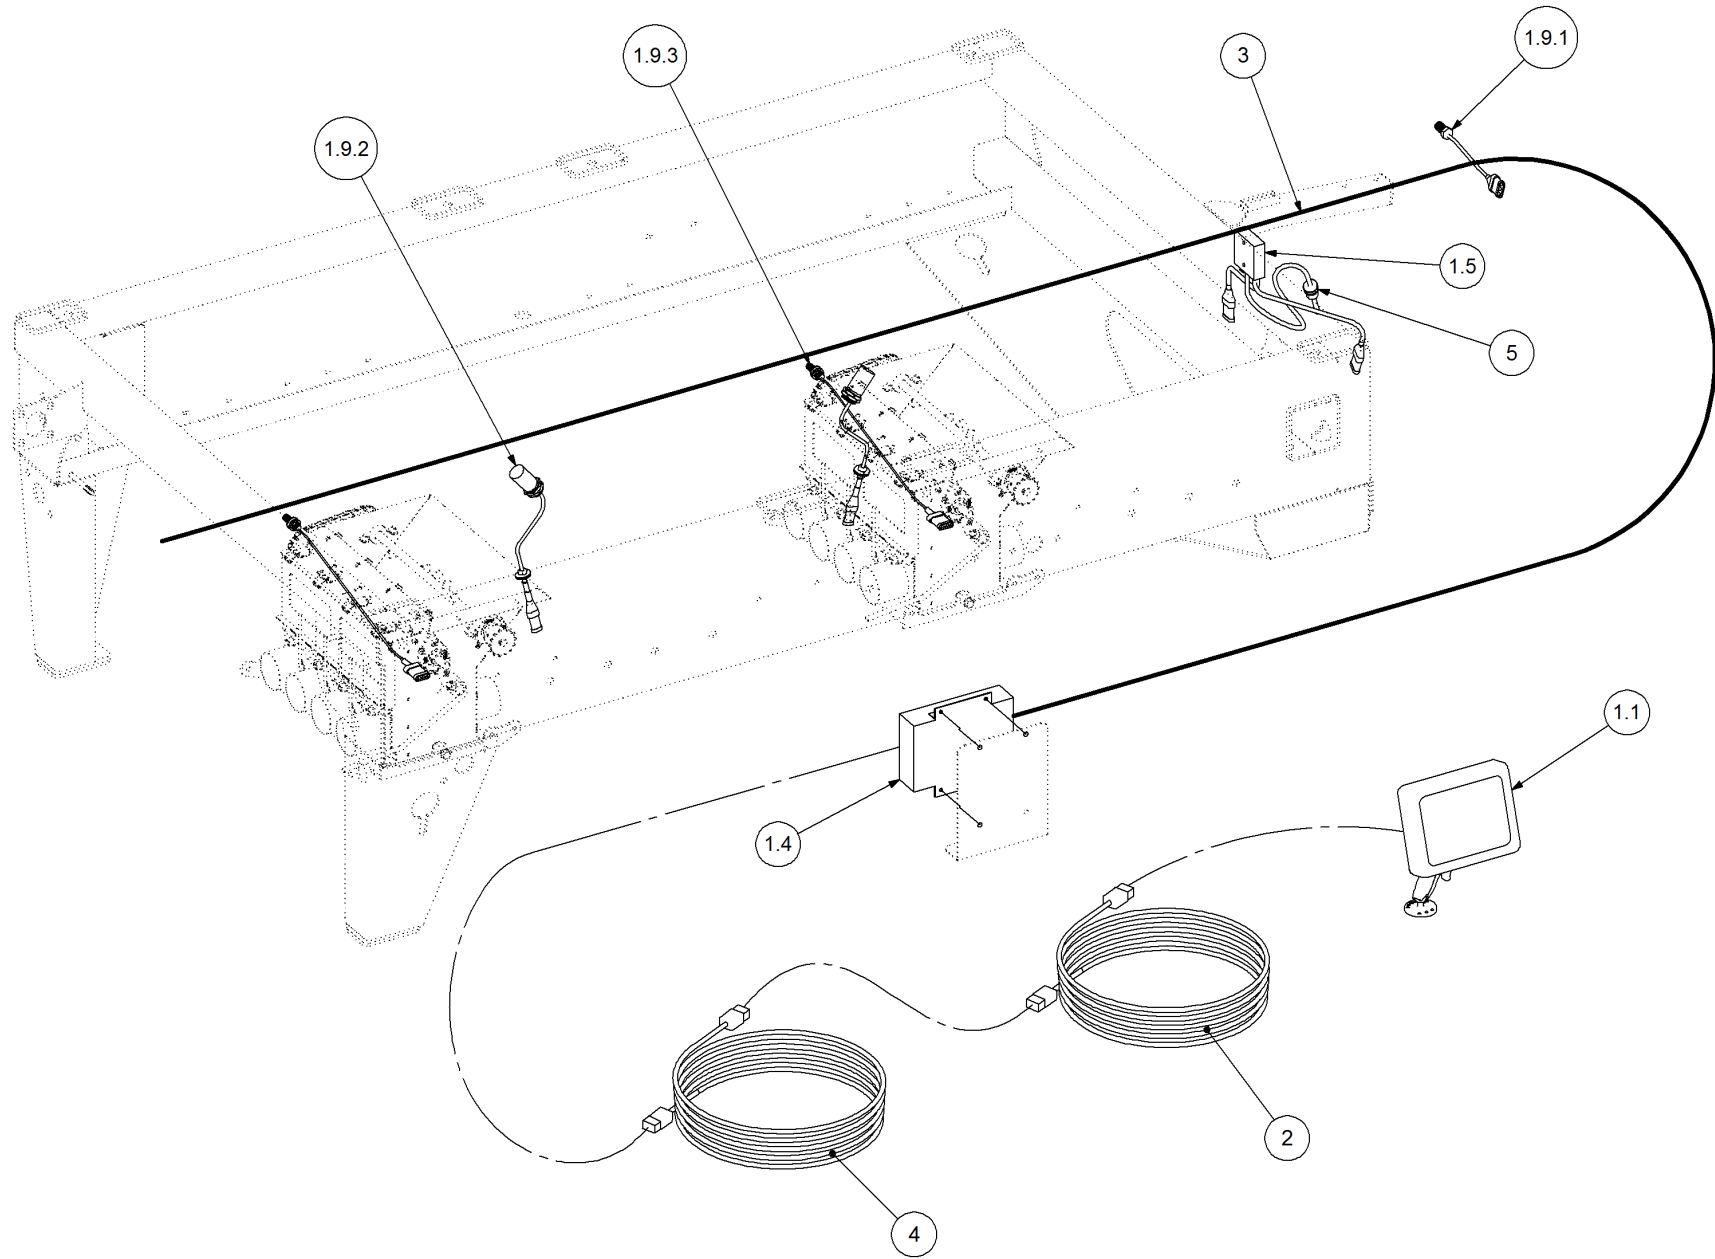

P/N 290103531

Monitor & Harness Kit - Eagle 2 Bin w/- Hyd Drive

Key	Part Number	Description	Qty
1	116103531	Monitor - Eagle 2 Bin (Hydraulic Drive)	1
1.1	116701755	Console - Eagle	1
1.2	116101507	Harness - Modem	1
1.3	116103017	Power Adaptor - GPS	1
1.4	116101526	Multi Drive Electronic Control Unit (MDECU) 4 Bin	1
1.5	116900267	Sensor Kit - Fan Pressure	1
1.6	116103027	Harness - Hydraulic Drive	2
1.7	116900875	Manual - Eagle (Electric Drive)	1
1.8	116103023E	Antenna - GPS	1
1.9	116401884	Sensor Kit - 2 Bin	1
1.9.1	116900755	Sensor - Fan	1
1.9.2	116900667	Sensor Kit - Bin Level	2
1.9.3	116701798	Sensor - Speed	2
2	116701973	Harness - Tractor	1
3	116700453	Harness - 4 Bin	1
4	116700468	Harness - 10.0m Extension	1
5	159421608	Filter	1

Key	Part Number	Description	Qty