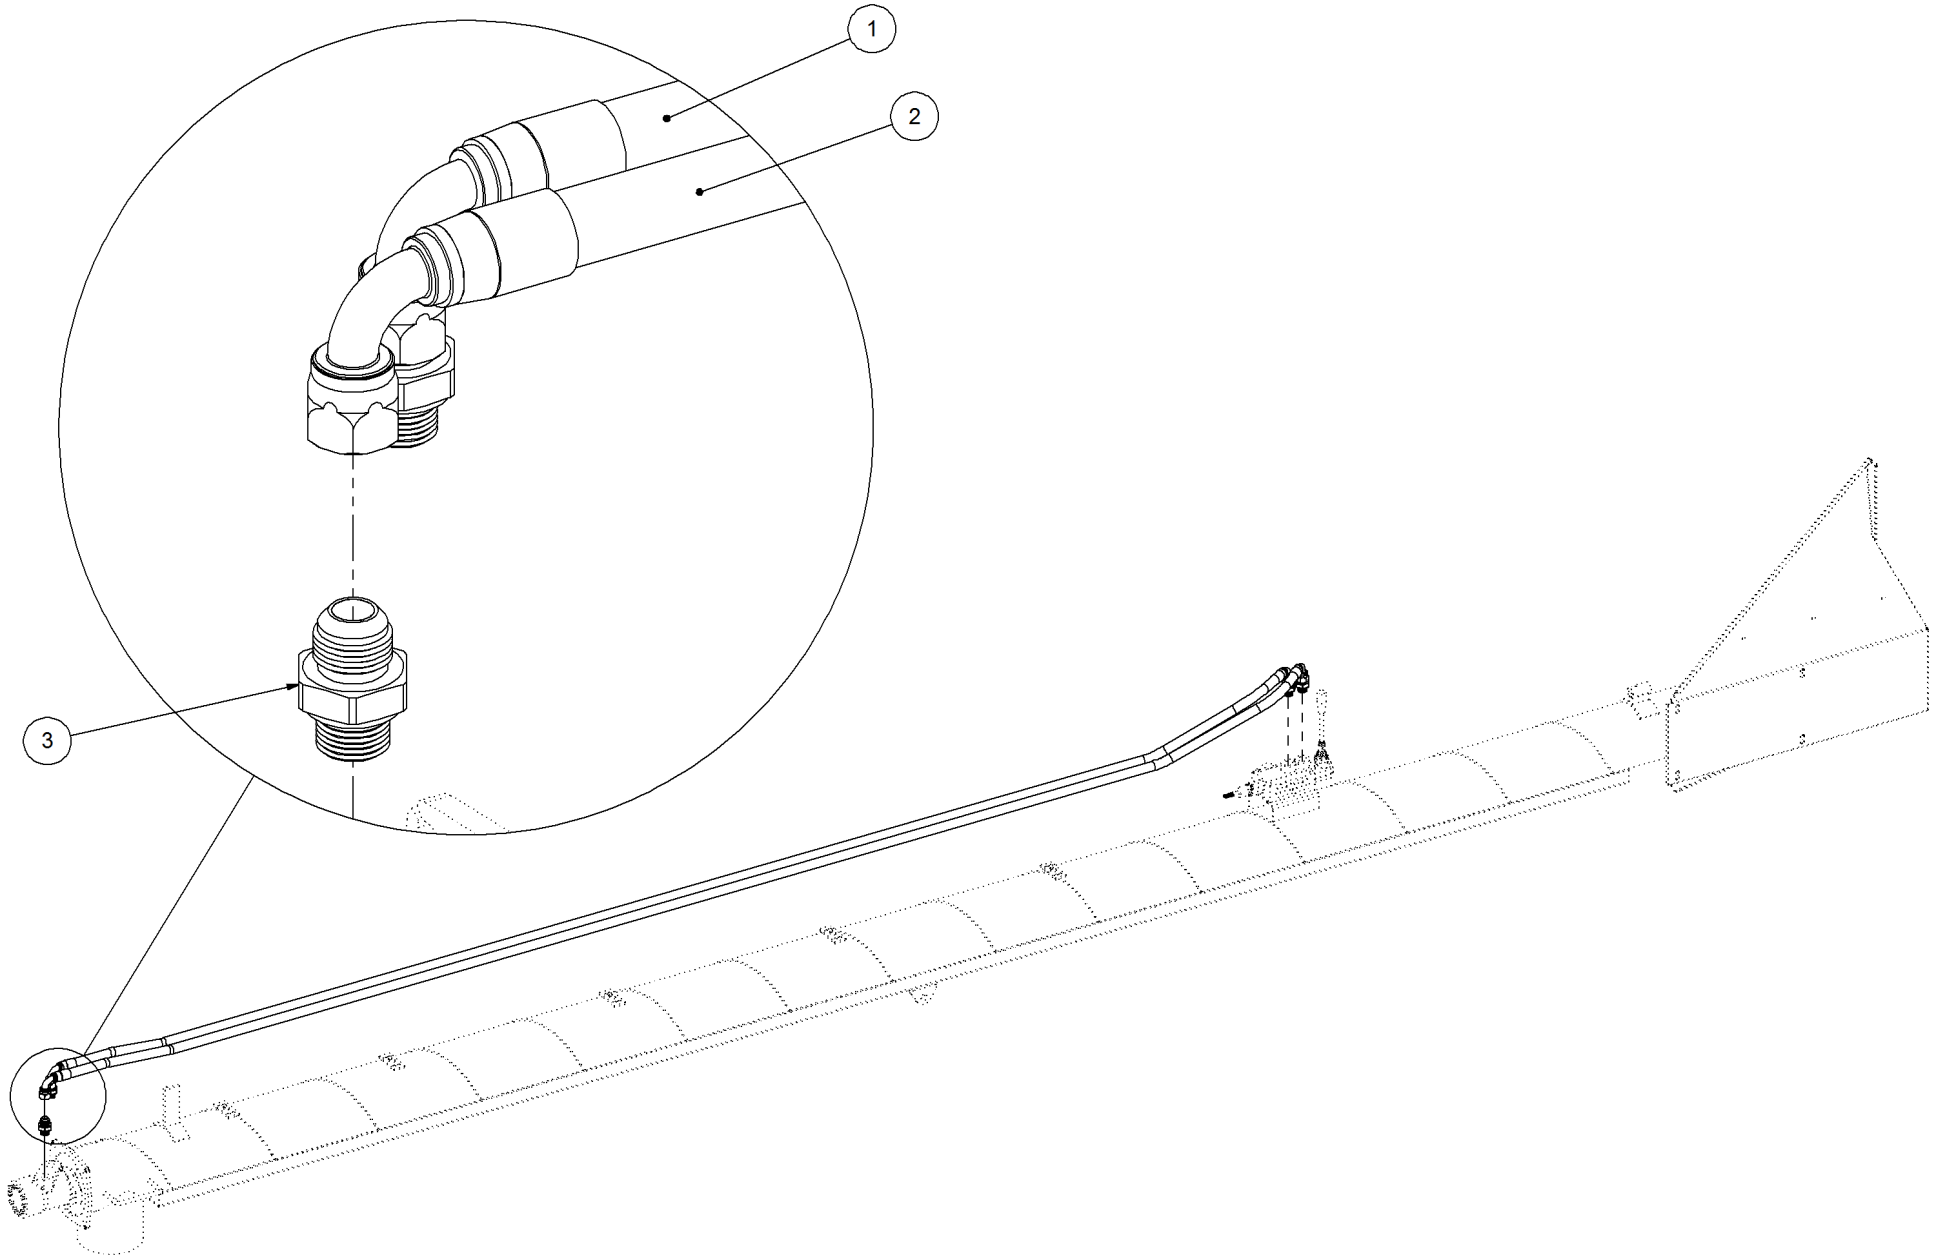

P/N 151300035

Hydraulic Hose & Fittings Kit

Key	Part Number	Description	Qty
1	151300036	Hyd Hose 1/2" DWB x 3400 Lg	1
2	151300037	Hyd Hose 1/2" DWB x 3500 Lg	1
3	15210F4OMX-S	Fitting - Connector 7/8" JicM x 1/2" BspM	4

Key	Part Number	Description	Qty