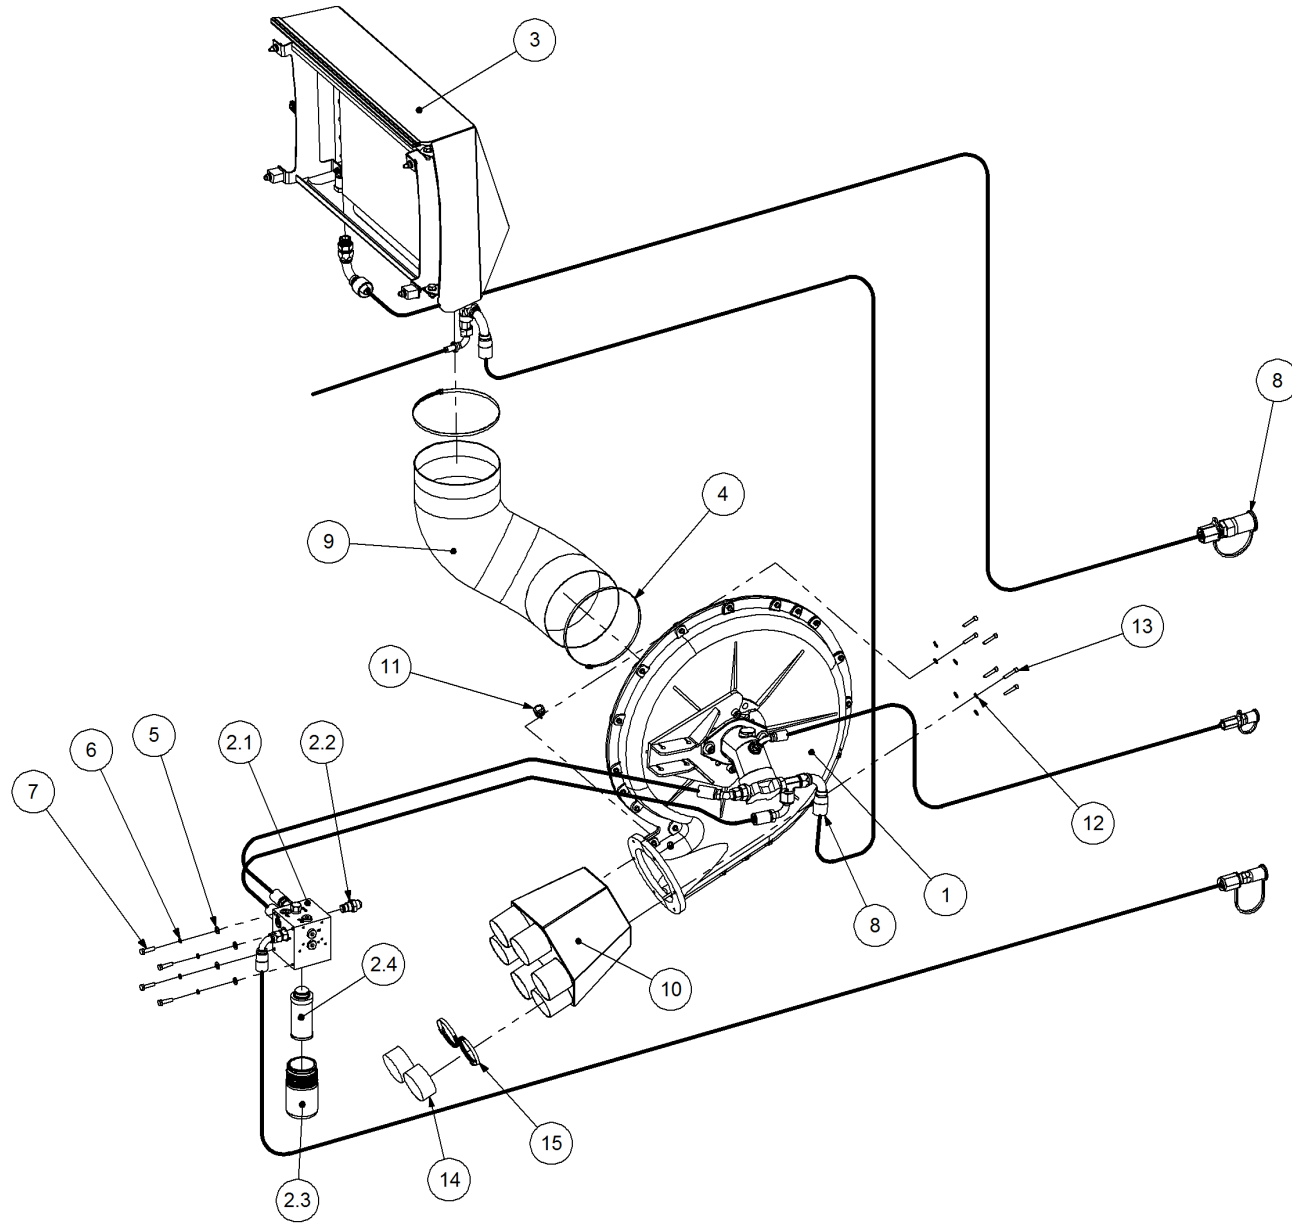

P/N 250000004 Blower Kit - Rexroth

Key	Part Number	Description	Qty
1	251902000	Blower - Rexroth	1
2	254000002	Anti Cavity Manifold	1
2.1	161000003	Anti Cavity Manifold	1
2.2	161000005	HI-VT Indicator	1
2.3	254000001	Filter Bowl	1
2.4	159424400	Filter Element suits Anti Cavity Manifold - Blower Kit	1
3	205450010	Cooler Assy	1
4	101178229	Hose Clamp - 178 - 229	2
5	085108000	Flat Washer 8 ID	4
6	086108000	Spring Washer 8 ID	4
7	050080258	Bolt Hex Hd M8 x 25	4
8	150000097	Hydraulic Hose & Fittings Kit	1
9	205001000	Hose - 8" Nyladuct	1
10	259602000	Blower Outlet - 6 Outlet	1
11	115001351	Cable Clamp 18mm	1
12	035106151	Flat Washer 1/4" ID	6
13	010106032	Cap Screw 1/4" UNC x 1-1/4"	6
14	197000762	Blank Off Cap 3" Black	2
15	101070090	Hose Clamp - Tridon 70 - 90	2

Key	Part Number	Description	Qty