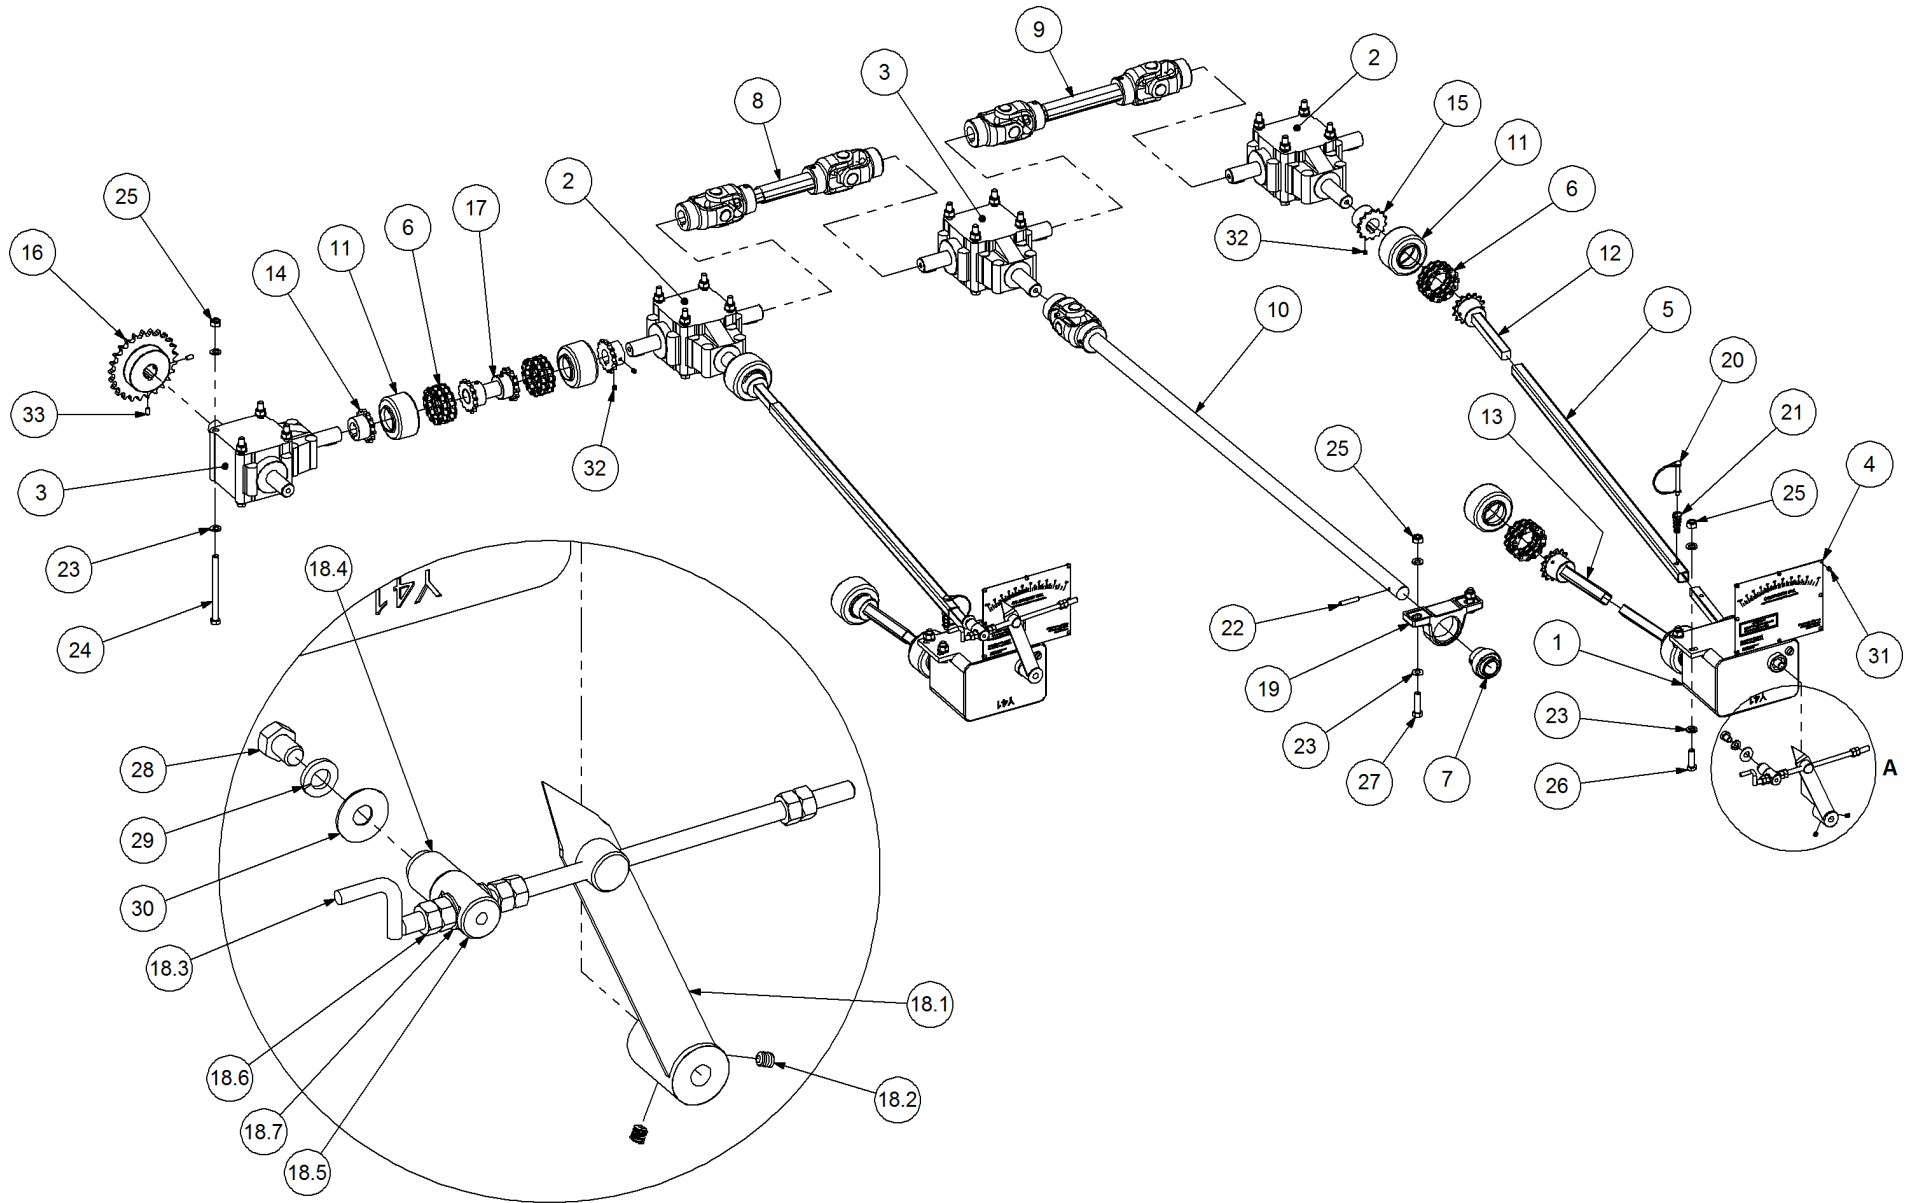

P/N 290302000 Drive Kit - Drop Wheel

DETAIL A

P/N 290302000 Drive Kit - Drop Wheel

Key	Part Number	Description	Qty	Key	Part Number	Description	Qty
1	290000040	Zero Max Y41 w/- Sprockets & Shafts	2	22	090106038	Roll Pin 1/4" x 1-1/2"	1
2	130010111	Gearbox - Ratio 3.25:1	2	23	035110191	Flat Washer 3/8" ID	52
2.1	130025477	Seal 25 ID - Gearbox	3	24	000101255	Bolt Hex Hd 3/8" UNC x 5"	16
3	130010006	Gearbox - Ratio 1:1	2	25	030130101	Nut 3/8" UNC Nyloc	26
3.1	130025477	Seal 25 ID - Gearbox	3	26	000100325	Bolt Hex Hd 3/8" UNC x 1-1/4"	8
4	192017514	Calibration Dial	2	27	000100385	Bolt Hex Hd 3/8" UNC x 1-1/2"	2
5	290300740	Drive Tube	2	28	000100135	Bolt Hex Hd 3/8" UNC x 1/2"	2
6	125412120	Chain 1/2" BS Duplex 13L	6	29	036110000	Spring Washer 3/8" ID	2
7	135520525	Bearing - 1" ID	1	30	035110251	Flat Washer 3/8" ID	2
8	131210370	Drive Shaft & Universal	1	31	094103001	Pop Rivet 1/8" Aluminium	16
9	131210420	Drive Shaft & Universal	1	32	013110606	Grub Screw 1/4" UNC x 1/4"	6
10	290302055	Crank Shaft w/- Universal	1	33	013110613	Grub Screw 1/4" UNC x 1/2"	2
11	131000004	Chain Boot	6				
12	290000007	Drive Shaft w/- Sprocket - 170 Lg	2				
13	290000009	Drive Tube w/- Sprocket - 150 Lg	2				
14	127120141	Sprocket (Steel) 1/2"BS x 14T - 25 ID	2				
15	290000034	Sprocket (Plastic) 1/2" BS x 14T - 25 ID	2				
16	246300037	Sprocket (Steel) 5/8" BS x 25T - 25 ID - 8 Key	1				
17	290000050	Sprocket & Shaft Assy - 14T - Dual - 90mm Lg	1				
18	209300000	Calibration Adjustment Kit	2				
18.1	209300001	Calibration Indicator	1				
18.2	013110606	Grub Screw 1/4" UNC x 1/4"	2				
18.3	209600001	Indicator Adjusting Screw	1				
18.4	111206000	Grease Nipple 1/4" UNF	1				
18.5	209600004	Adaptor	1				
18.6	209600007	Swivel Screw	1				
18.7	030110081	Nut 5/16" UNC	6				
18.8	030130081	Nut 5/16" UNC Nyloc	1				
18.9	035108161	Flat Washer 5/16" ID	2				
19	136420500	Bearing Housing - Pillow Block	1				
20	095306050	Lynch Pin 1/4"	2				
21	124112032	Spring - Compression	2