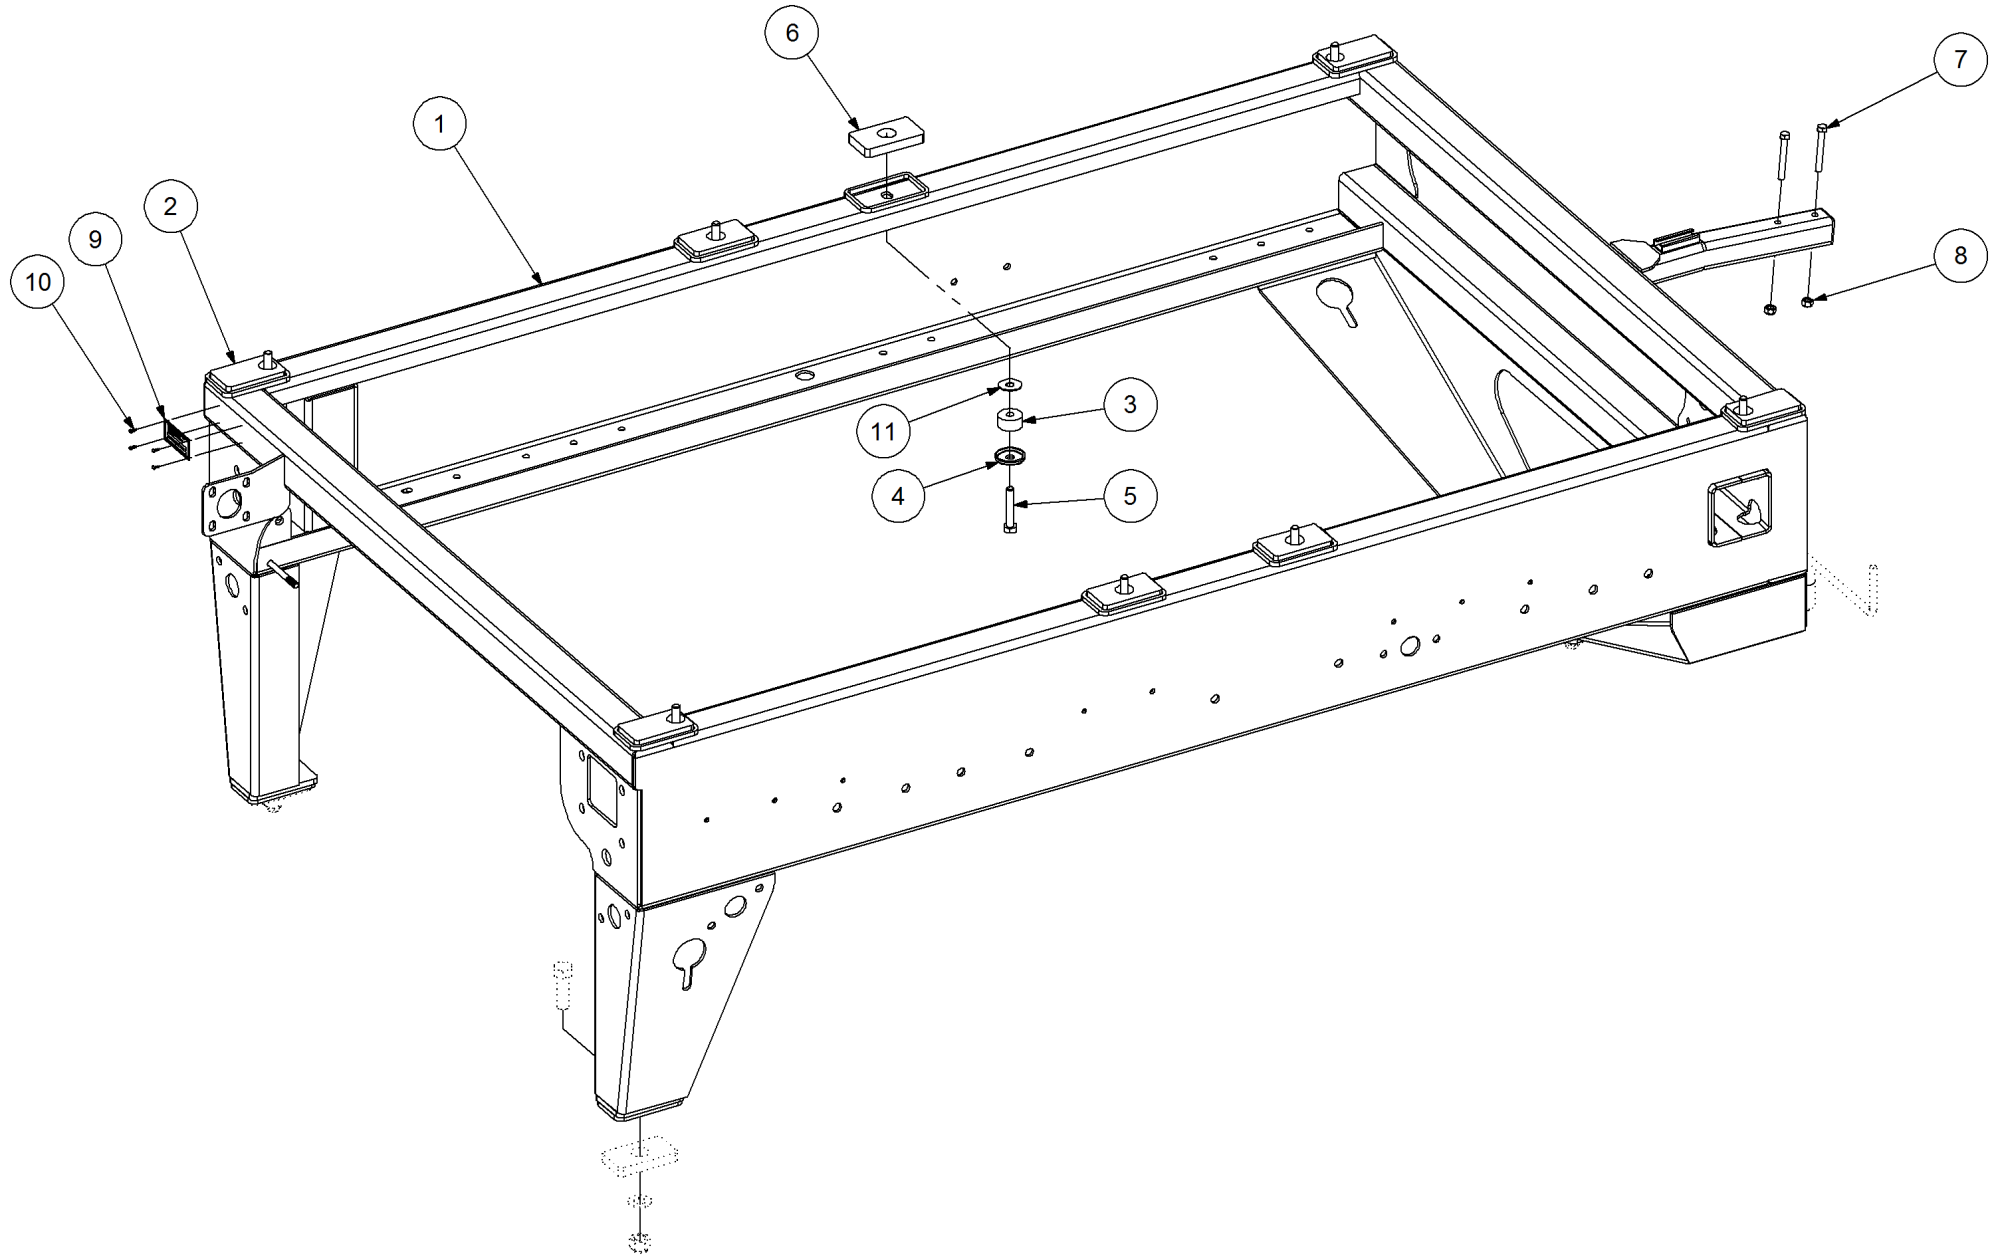

P/N 211302022

Chassis Kit - PM 3 Bin

Key	Part Number	Description	Qty
1	211302001	Chassis - PM 2 Bin	1
2	219001002	Bin Pad - End Hole	4
3	197401320	Bin Rubber - 13 ID x 40 OD x 20	8
4	219000001	Cupped Washer	8
5	000130705	Bolt Hex Hd 1/2" UNC x 2-3/4"	8
6	219001001	Bin Pad - Centre Hole	4
7	000100755	Bolt Hex Hd 3/8" UNC x 3"	2
8	030130101	Nut 3/8" UNC Nyloc	2
9	196008038	Serial Number Plate	1
10	059610000	Drive Screw 6g x 3/8"	4
11	035101238	Flat Washer 1/2" ID	8

Key	Part Number	Description	Qty