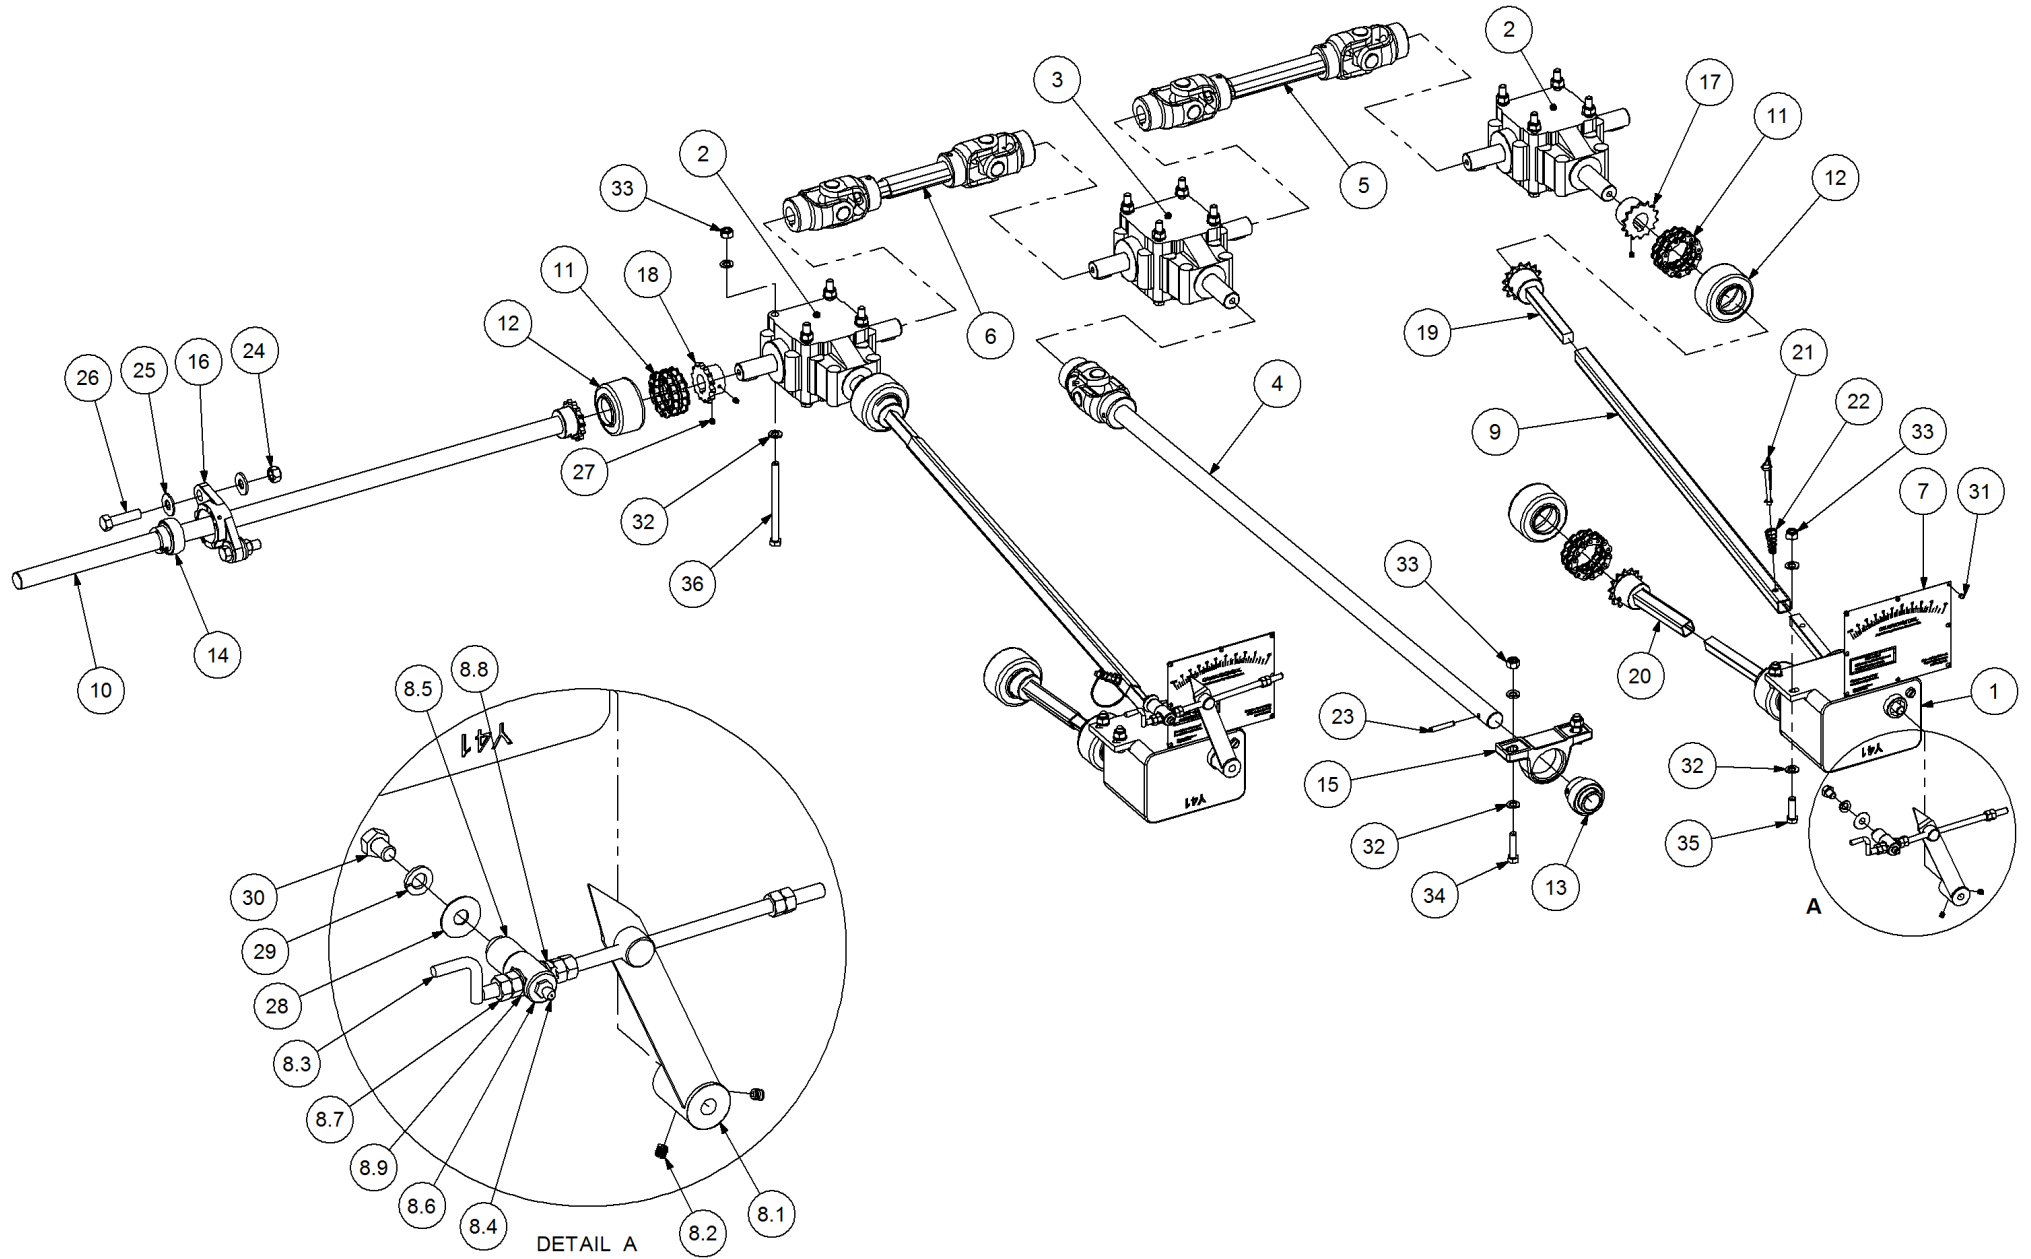

## P/N 290302000 Drive Kit - Drop Wheel

Key	Part Number	Description	Qty	Key	Part Number	Description	Qty
1	290000040	Zero Max Y41 w/- Sprockets & Shafts	2	22	090106038	Roll Pin 1/4" x 1-1/2"	1
2	130010111	Gearbox - Ratio 3.25:1	2	23	035110191	Flat Washer 3/8" ID	52
2.1	130025477	Seal 25 ID - Gearbox	3	24	000101255	Bolt Hex Hd 3/8" UNC x 5"	16
3	130010006	Gearbox - Ratio 1:1	2	25	030130101	Nut 3/8" UNC Nyloc	26
3.1	130025477	Seal 25 ID - Gearbox	3	26	000100325	Bolt Hex Hd 3/8" UNC x 1-1/4"	8
4	192017514	Calibration Dial	2	27	000100385	Bolt Hex Hd 3/8" UNC x 1-1/2"	2
5	290300740	Drive Tube	2	28	000100135	Bolt Hex Hd 3/8" UNC x 1/2"	2
6	125412120	Chain 1/2" BS Duplex 13L	6	29	036110000	Spring Washer 3/8" ID	2
7	135520525	Bearing - 1" ID	1	30	035110251	Flat Washer 3/8" ID	2
8	131210370	Drive Shaft & Universal	1	31	094103001	Pop Rivet 1/8" Aluminium	16
9	131210420	Drive Shaft & Universal	1	32	013110606	Grub Screw 1/4" UNC x 1/4"	6
10	290302055	Crank Shaft w/- Universal	1	33	013110613	Grub Screw 1/4" UNC x 1/2"	2
11	131000004	Chain Boot	6				
12	290000007	Drive Shaft w/- Sprocket - 170 Lg	2				
13	290000009	Drive Tube w/- Sprocket - 150 Lg	2				
14	127120141	Sprocket (Steel) 1/2"BS x 14T - 25 ID	2				
15	290000034	Sprocket (Plastic) 1/2" BS x 14T - 25 ID	2				
16	246300037	Sprocket (Steel) 5/8" BS x 25T - 25 ID - 8 Key	1				
17	290000050	Sprocket & Shaft Assy - 14T - Dual - 90mm Lg	1				
18	209300000	Calibration Adjustment Kit	2				
18.1	209300001	Calibration Indicator	1				
18.2	013110606	Grub Screw 1/4" UNC x 1/4"	2				
18.3	209600001	Indicator Adjusting Screw	1				
18.4	111206000	Grease Nipple 1/4" UNF	1				
18.5	209600004	Adaptor	1				
18.6	209600007	Swivel Screw	1				
18.7	030110081	Nut 5/16" UNC	6				
18.8	030130081	Nut 5/16" UNC Nyloc	1				
18.9	035108161	Flat Washer 5/16" ID	2				
19	136420500	Bearing Housing - Pillow Block	1				
20	095306050	Lynch Pin 1/4"	2				
21	124112032	Spring - Compression	2				