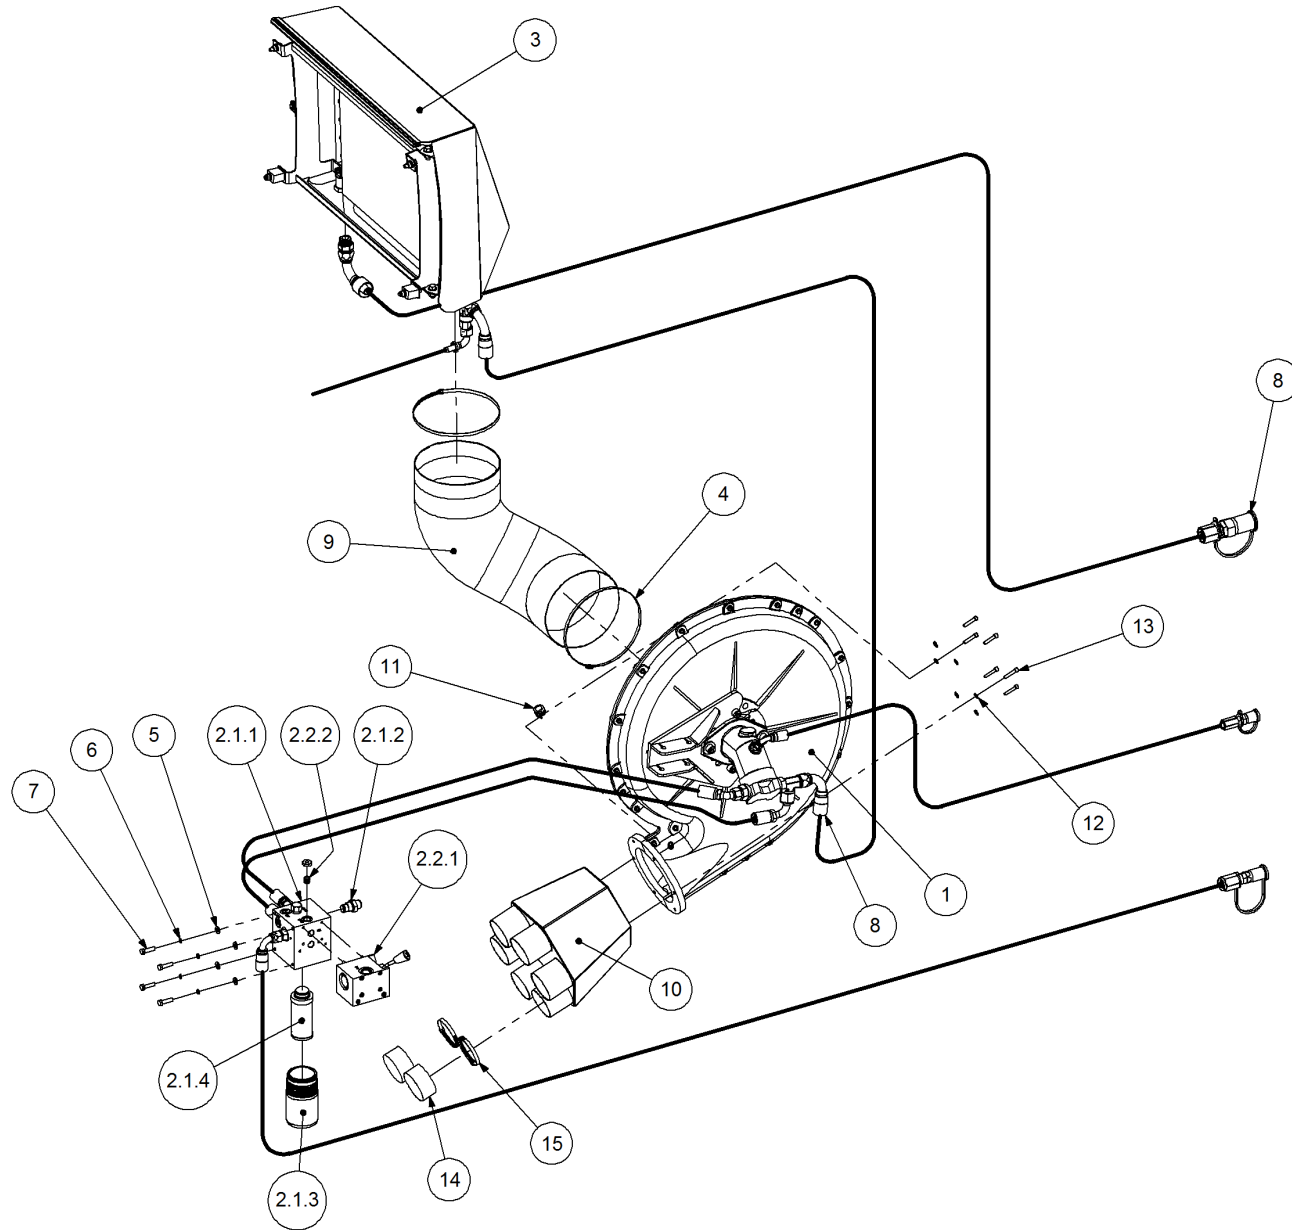

P/N 250000104 Blower Kit - Rexroth w/- Diverter Valve

Key	Part Number	Description	Qty
1	251902000	Blower - Rexroth	1
2	254000006	Anti Cavity Manifold & Diverter Valve	1
2.1	254000002	Anti Cavity Manifold	1
2.1.1	161000003	Anti Cavity Manifold	1
2.1.2	161000005	HI-VT Indicator	1
2.1.3	254000001	Filter Bowl	1
2.1.4	159424400	Filter Element suits Anti Cavity Manifold - Blower Kit	1
2.2	254000003	Diverter Valve	1
2.2.1	161000004	Diverter Valve 6 Bolt Version	1
2.2.2	013451313	Fitting - Plug 1/4" BspPM	1
3	205450010	Cooler Assy	1
4	101178229	Hose Clamp - 178 - 229	2
5	085108000	Flat Washer 8 ID	4
6	086108000	Spring Washer 8 ID	4
7	050080258	Bolt Hex Hd M8 x 25	4
8	150000097	Hydraulic Hose & Fittings Kit	1
9	205001000	Hose - 8" Nyladuct	1
10	259602000	Blower Outlet - 6 Outlet	1
11	115001351	Cable Clamp 18mm	1
12	035106151	Flat Washer 1/4" ID	6
13	010106032	Cap Screw 1/4" UNC x 1-1/4"	6
14	197000762	Blank Off Cap 3" Black	2
15	101070090	Hose Clamp - Tridon 70 - 90	2

Key	Part Number	Description	Qty