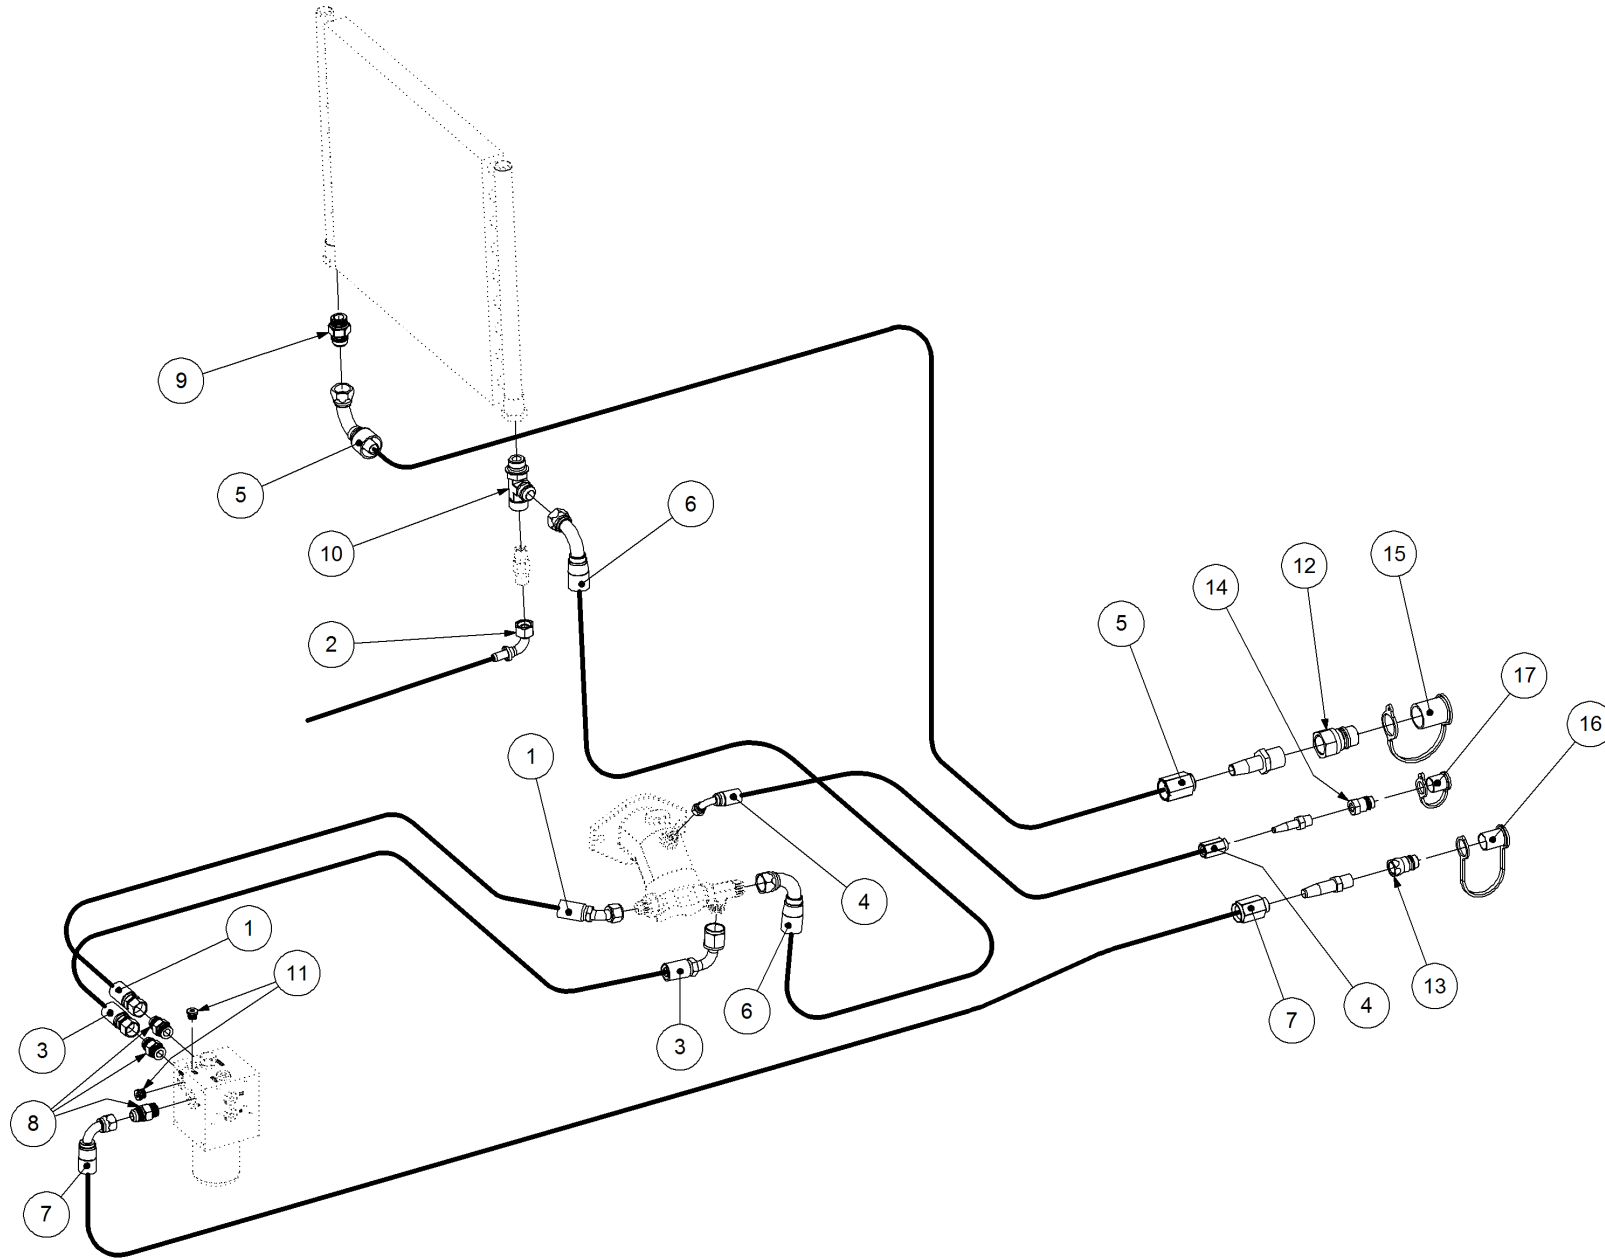

P/N 150000097 Hydraulic Hose & Fittings Kit

Key	Part Number	Description	Qty
1	150000006	Hyd Hose 5/8" DWB x 676 Lg	1
2	150000022	Hyd Hose 1/2" SFB x 1023 Lg	1
3	150000026	Hyd Hose 5/8" DWB x 779 Lg	1
4	150000040	Hyd Hose 3/8" SWB x 5069 Lg	1
5	150000041	Hyd Hose 3/4" SWB x 6589 Lg	1
6	150000050	Hyd Hose 3/4" SWB x 1504 Lg	1
7	150000071	Hyd Hose 5/8" DWB x 6083 Lg	1
8	15210F5OX-S	Fitting - Connector 7/8" JicM x 7/8" UnoM	3
9	15212F5OX-S	Fitting - Connector 1-1/16" JicM x 1-1/16" UnoM	1
10	152JB7037	Fitting - Tee 1/2" BspF x 1-1/16" JicM x 1-1/16" UnoM	1
11	1526HP5ON-S	Fitting - Plug 9/16" UnoM	2
12	1524010-6PBSPP	Coupling Q/R Male - 1" BspF	1
13	1528010-4	Coupling Q/R Male - 1/2" NptF	1
14	1524010-3P	Coupling Q/R Male (poppet) - 3/8" NptF	1
15	1525209-6	Dust Cap - 1"	1
16	1525209-4M	Dust Cap - 1/2"	1
17	1525209-3M	Dust Cap - 3/8"	1

Key	Part Number	Description	Qty