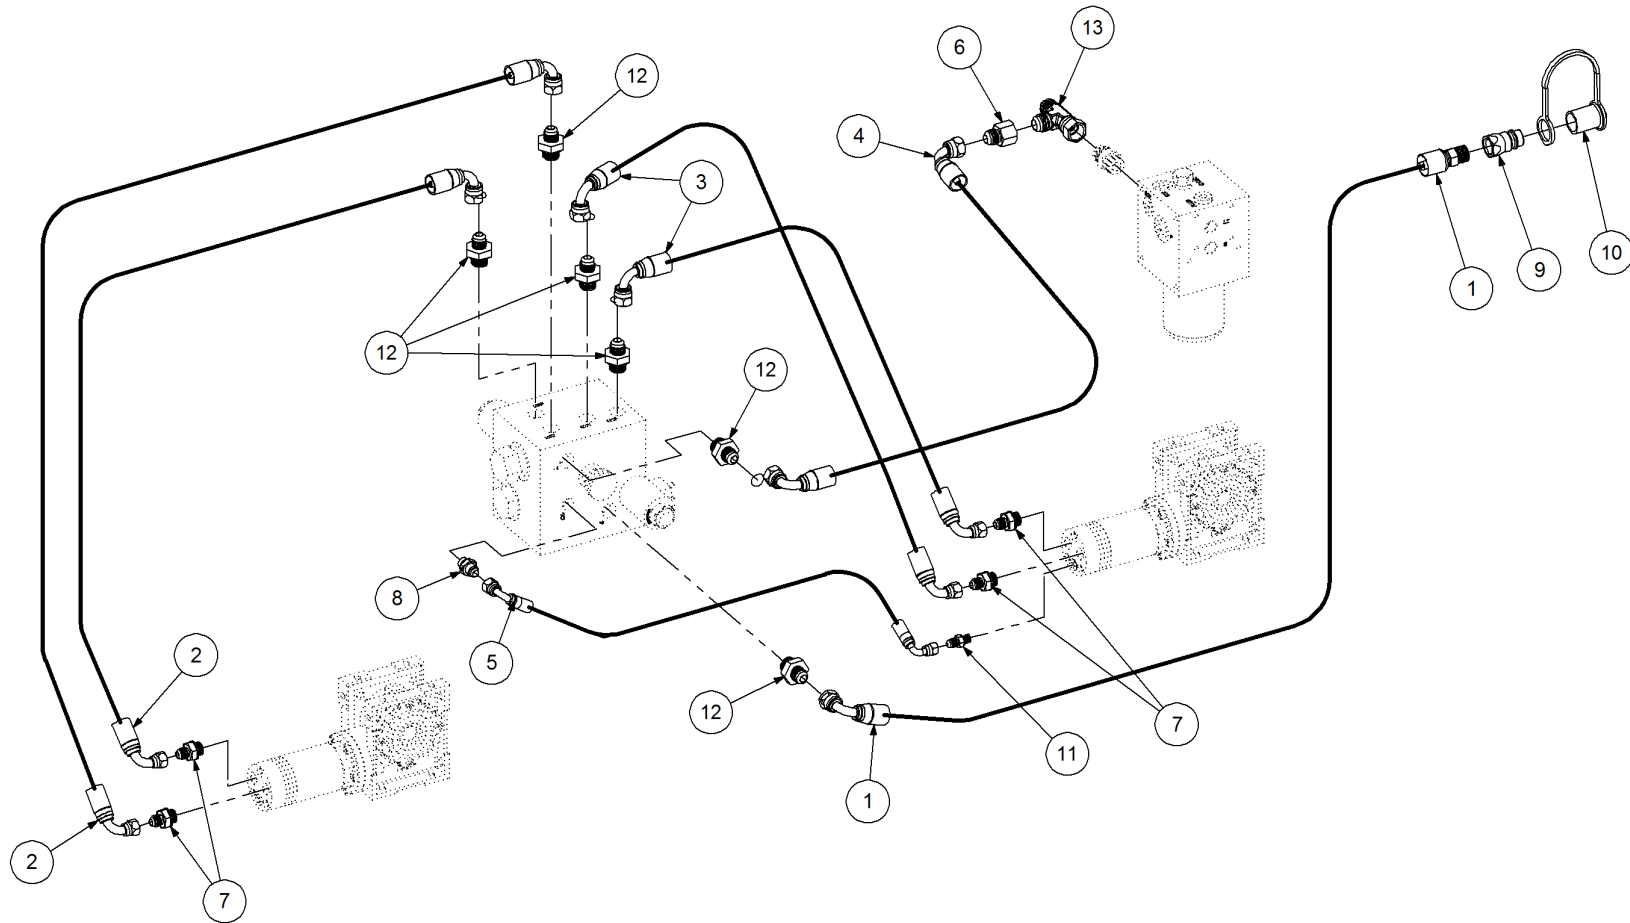

P/N 150000109

Hydraulic Hose & Fittings Kit

Key	Part Number	Description	Qty
1	150000110	Hyd Hose 3/8" x 6000 Lg	1
2	150000112	Hyd Hose 3/8" x 1500 Lg	2
3	150000116	Hyd Hose 3/8" x 750 Lg	2
4	150000105	Hyd Hose 3/8" x 1400 Lg	1
5	150000118	Hyd Hose 1/4" x 1000 Lg	1
6	15210-8TRTXN-S	Fitting - Reducer 3/4" JicM x 7/8" JicF	1
7	1526-6F4OMX-S	Fitting - Connector 9/16" JicM x 3/8" BspM	4
8	1526F4OMXS	Fitting - Connector 9/16" JicM x 1/4" BspM	1
9	1528010-4	Coupling Q/R Male - 1/2" NptF	1
10	1525209-4M	Dust Cap - 1/2"	1
11	1524F3MX-S	Fitting - Connector 7/16" JicM 1/8" BsptM	1
12	1528-8F4OMX-S	Fitting - Connector 3/4" JicM x 1/2" BspM	6
13	15210R6X-S	Fitting - Tee 7/8" JicM x 7/8" JicM x 7/8" JicF	1

Key	Part Number	Description	Qty