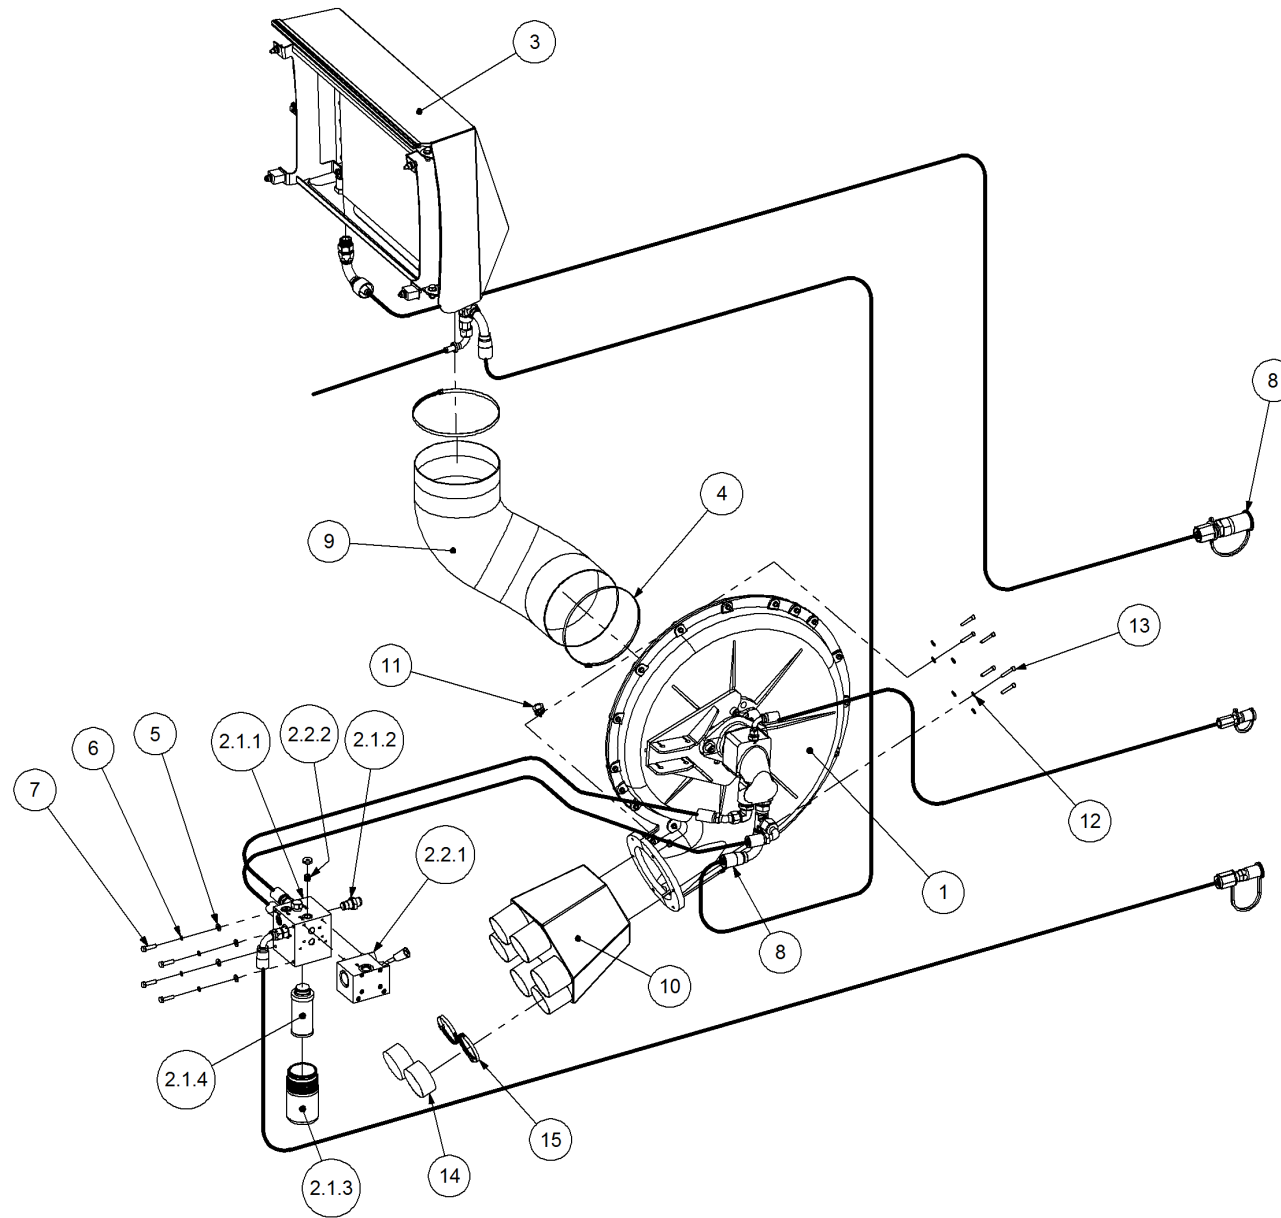

P/N 250000110 Blower Kit - Volvo w/- Diverter Valve

P/N 250000110 Blower Kit - Volvo w/- Diverter Valve

Key	Part Number	Description	Qty
1	250902003	Blower - Volvo (90 Deg)	1
2	254000006	Anti Cavity Manifold & Diverter Valve	1
2.1	254000002	Anti Cavity Manifold	1
2.1.1	161000003	Anti Cavity Manifold	1
2.1.2	161000005	HI-VT Indicator	1
2.1.3	254000001	Filter Bowl	1
2.1.4	159424400	Filter Element suits Anti Cavity Manifold - Blower Kit	1
2.2	254000003	Diverter Valve	1
2.2.1	161000004	Diverter Valve 6 Bolt Version	1
2.2.2	013451313	Fitting - Plug 1/4" BspM	1
3	205450010	Cooler Assy	1
4	101178229	Hose Clamp - 178 - 229	2
5	085108000	Flat Washer 8 ID	4
6	086108000	Spring Washer 8 ID	4
7	050080258	Bolt Hex Hd M8 x 25	4
8	150000097	Hydraulic Hose & Fittings Kit	1
9	205001000	Hose - 8" Nyladuct	1
10	259602000	Blower Outlet - 6 Outlet	1
11	115001351	Cable Clamp 18mm	1
12	035106151	Flat Washer 1/4" ID	6
13	010106032	Cap Screw 1/4" UNC x 1-1/4"	6
14	197000762	Blank Off Cap 3" Black	2
15	101070090	Hose Clamp - Tridon 70 - 90	2

Key	Part Number	Description	Qty