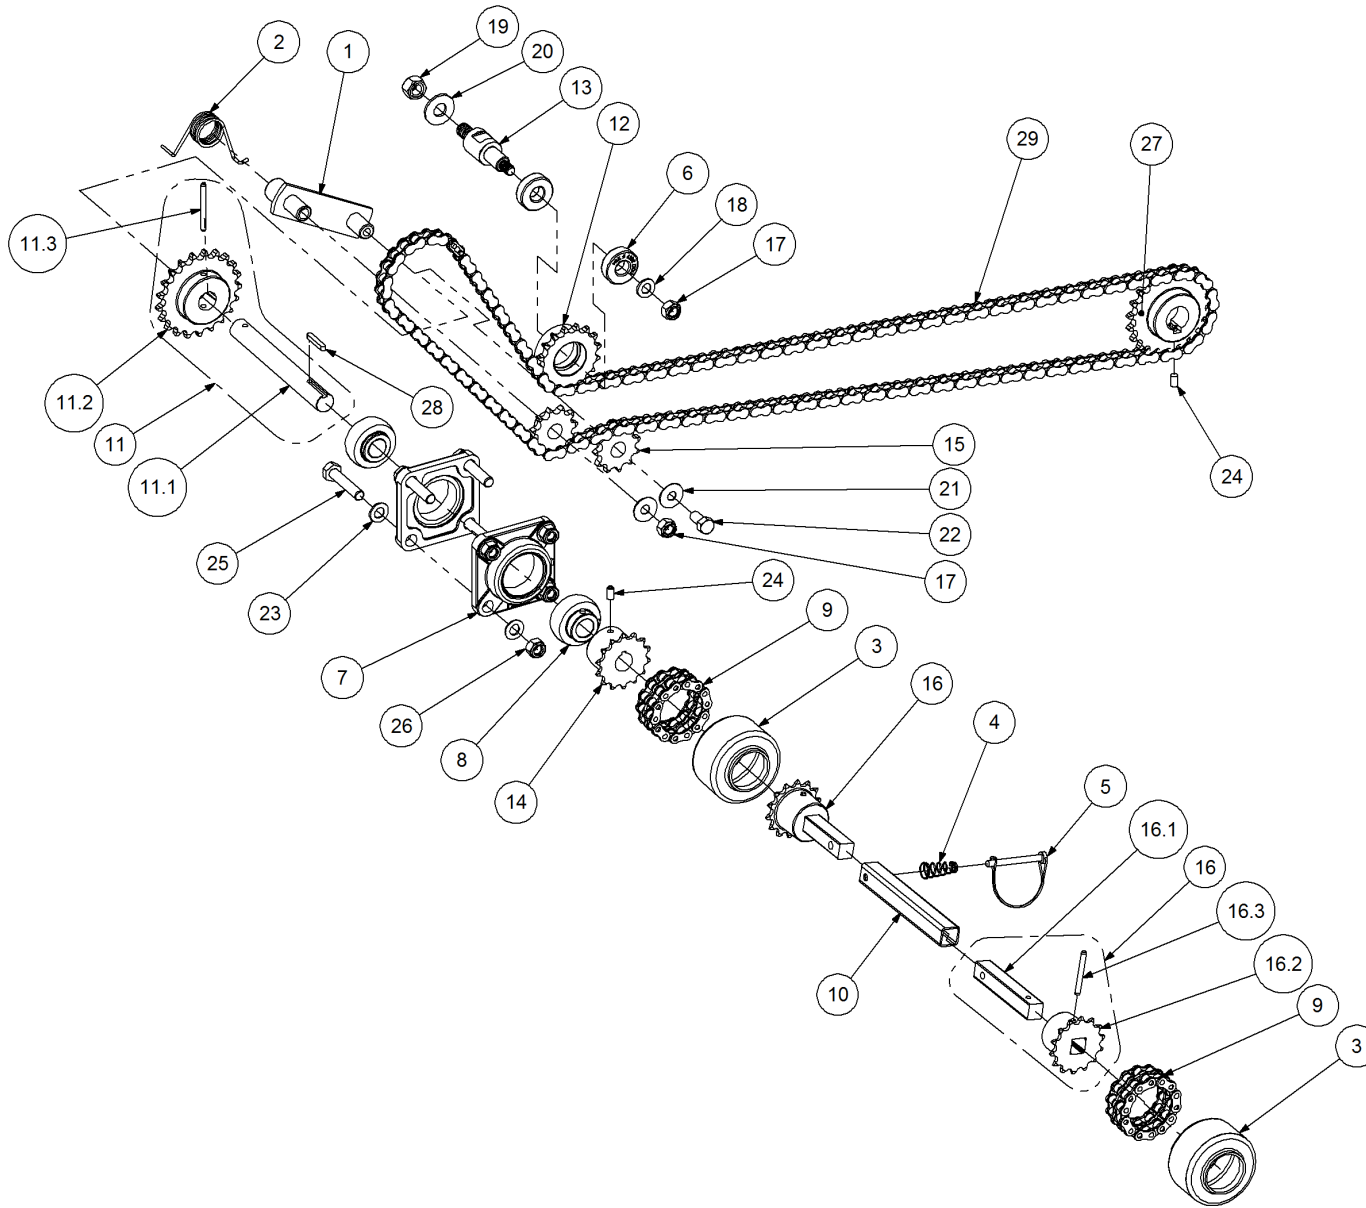

P/N 290452800 Drive Kit - SSB 225L Wheel on Wheel

Key	Part Number	Description	Qty	Key	Part Number	Description	Qty
1	290000026	Tensioner Arm	1	27	290000115	Sprocket (Plastic) 1/2" BS x 21T	1
2	124325081	Spring - Torsion 1" ID - LH	1	28	182047430	Key 4.75 x 4.75 x 30 Lg	1
3	131000004	Chain Boot	2	29	290452899	Chain Assy 1/2" AS Simplex (167 L + CL)	1
4	124112032	Spring - Compression	1				
5	095306050	Lynch Pin 1/4"	1				
6	135220202	Bearing 15 ID	2				
7	136620401	Bearing Housing	2				
8	135420412	Bearing - 3/4" ID	2				
9	125412120	Chain 1/2" BS Duplex 13L	2				
10	290000175	Drive Tube	1				
11	290602070	Drive Shaft & Sprocket - SSB	1				
11.1	290602073	Drive Shaft - SSB	1				
11.2	290602074	Sprocket (Plastic) 1/2" BS x 21T	1				
11.3	090105050	Roll Pin 3/16" x 2"	1				
12	290302061	Sprocket (Steel) 1/2" BS x 16T - 1" ID	1				
13	290302060	Shaft - Idler	1				
14	290000031	Sprocket (Plastic) 1/2" BS x 14T - 3/4" ID	1				
15	126131100	Sprocket (Steel) 1/2" BS x 11T - 16 ID	2				
16	290000071	Drive Shaft w/- Sprocket	2				
16.1	290000072	Drive Shaft	1				
16.2	126131406	Sprocket (Plastic) 1/2" BS x 14T - 16 Sq	1				
16.3	090105044	Roll Pin 3/16" x 1-3/4"	1				
17	030130101	Nut 3/8" UNC Nyloc	2				
18	035110191	Flat Washer 3/8" ID	1				
19	030130131	Nut 1/2" UNC Nyloc	1				
20	035113250	Flat Washer 1/2" ID	1				
21	035110251	Flat Washer 3/8" ID	2				
22	000100205	Bolt Hex Hd 3/8" UNC x 3/4"	1				
23	085110000	Flat Washer 10 ID	8				
24	013110613	Grub Screw 1/4" UNC x 1/2"	2				
25	050100508	Bolt Hex Hd M10 x 50	4				
26	080121000	Nut M10 Nyloc	4