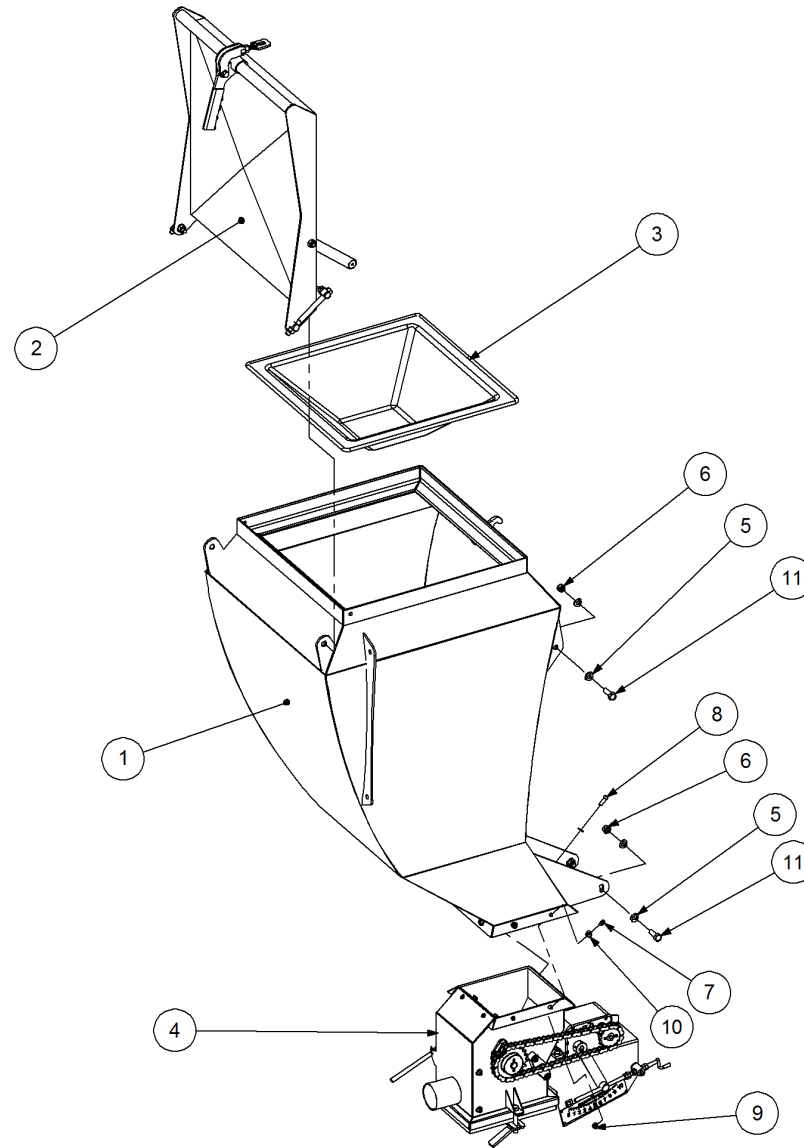

P/N 201225254 SSB Sub Assembly - 225L 1 Way Ground Drive

Key	Part Number	Description	Qty
1	201225010	Small Seeds Box - 225L	1
2	203150000	Lid Assy - Medium	1
3	203155001	Wire Basket	1
4	208100000	Metering Unit SSB - 1 Way Ground Drive	1
5	085110000	Flat Washer 10 ID	8
6	080121000	Nut M10 Nyloc	4
7	010106012	Cap Screw 1/4" UNC x 1/2"	6
8	010106019	Cap Screw 1/4" UNC x 3/4"	2
9	030110061	Nut 1/4" UNC	6
10	035106151	Flat Washer 1/4" ID	8
11	050100308	Bolt Hex Hd M10 x 30	4

Key	Part Number	Description	Qty