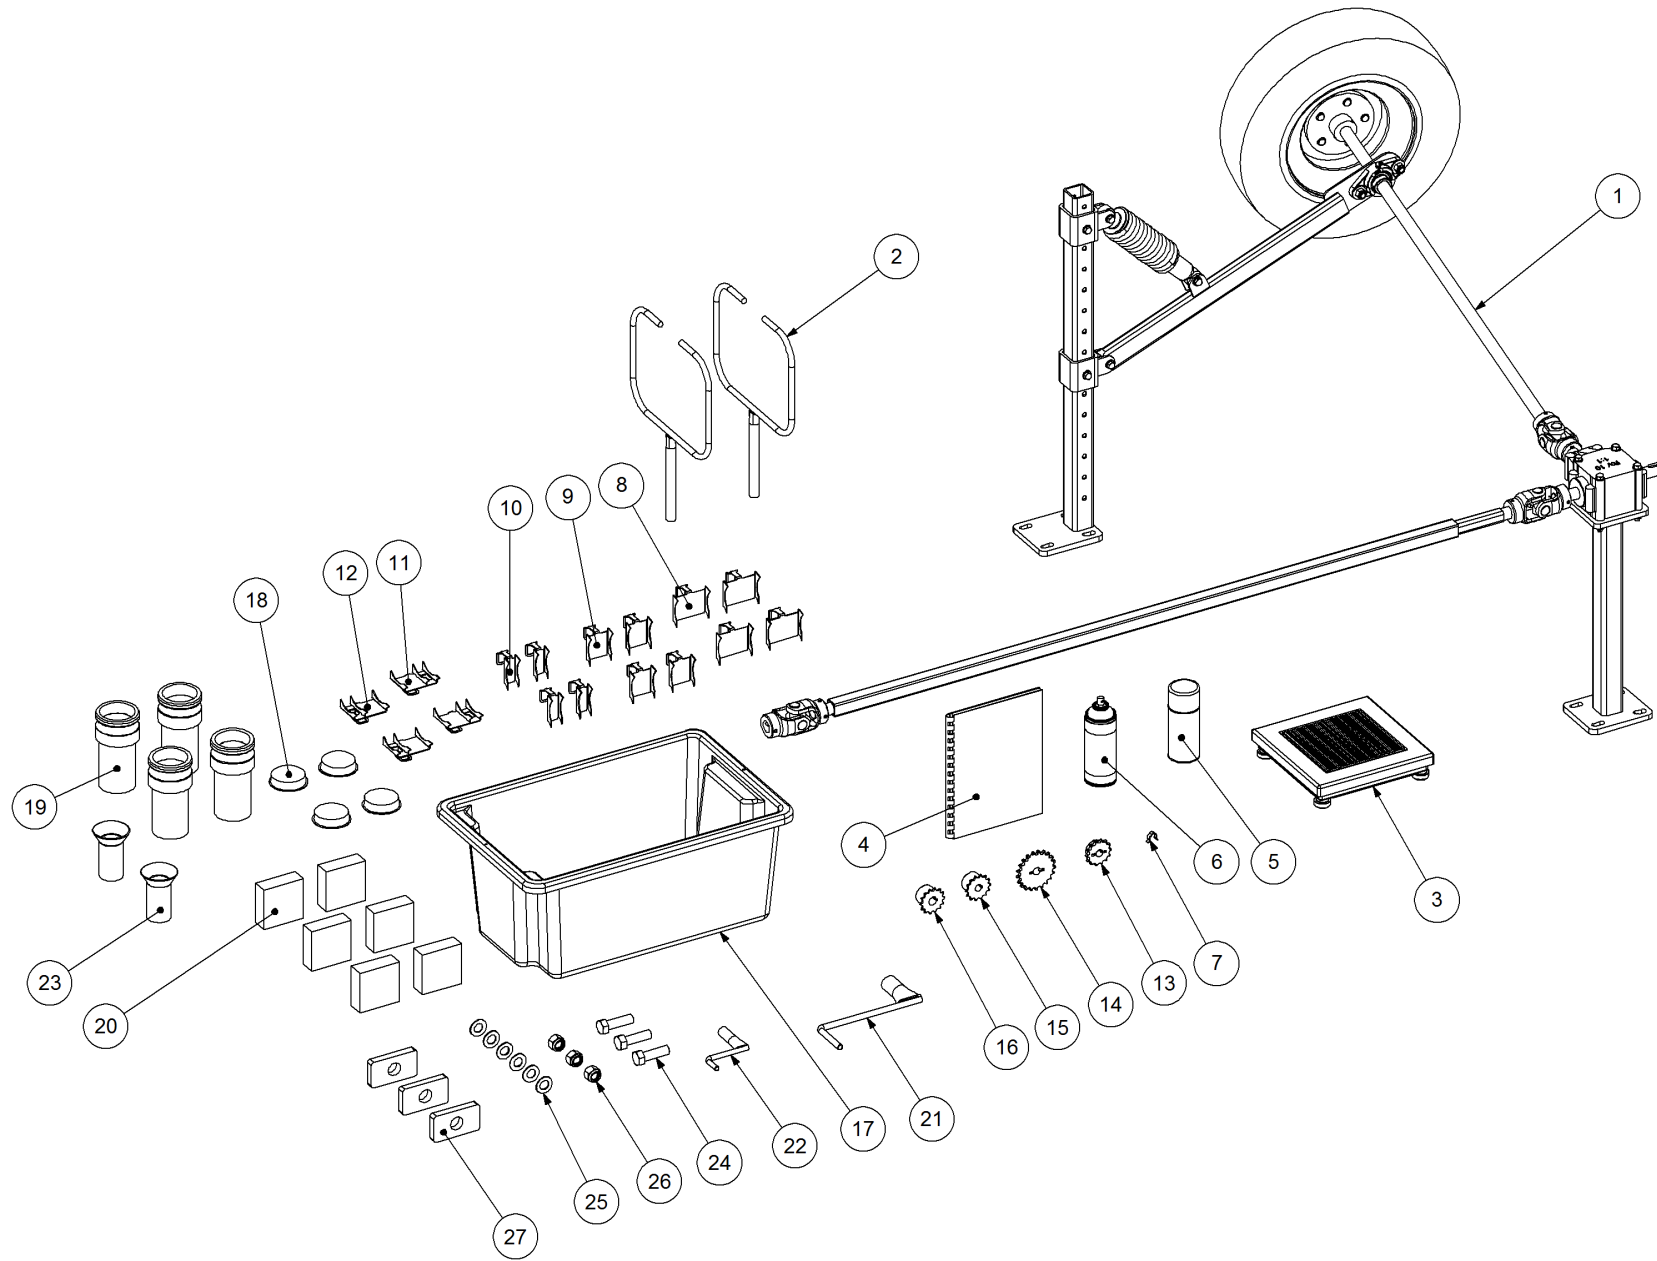

## P/N 246300000 Drop Wheel Drive - 4" x 4" RHS

Key	Part Number	Description	Qty	Key	Part Number	Description	Qty
1	246300001	Headstock - 100 x 100 RHS	1	33	246305005	Chain -26 Links - 750mm	1
2	246300010	Main Arm	1	34	246300025	Chain Tie	1
3	246300006	Shocky Arm - Slide	1	35	099308100	Bow Shackle 8mm	1
4	246300031	Chain Tie	1				
5	022141141	V Bolt 5/8" x 4" x 4"	2				
6	497650002	Washer 12mm ID - Heavy Duty	2				
7	145020230	Spring	1				
8	036108000	Spring Washer 5/16" ID	1				
9	050080208	Bolt Hex Hd M8 x 20	1				
10	030130161	Nut 5/8" UNC Nyloc	4				
11	020075075	U Bolt 3/8" X 3" X 3" UNC Zp	1				
12	035110191	Flat Washer 3/8" ID	31				
13	030130101	Nut 3/8" UNC Nyloc	17				
14	000100385	Bolt Hex Hd 3/8" UNC x 1-1/2"	12				
15	111206000	Grease Nipple 1/4" UNF	1				
16	000100325	Bolt Hex Hd 3/8" UNC x 1-1/4"	1				
17	000100635	Bolt Hex Hd 3/8" UNC x 2-1/2"	2				
18	135030005	Bearing - 1 1/4" ID	2				
19	136620600	Bearing Housing	2				
20	032160111	Wheel Nut 7/16" UNF	5				
21	246300016	Pin - 1 1/4"	1				
22	246300020	Axle	1				
23	246300038	Sprocket (Steel) 5/8" BS x 25T - 25 ID - 6 Key	1				
24	298051505	Wheel Assy 6.5/80 x 15 5 Stud	1				
25	000100255	Bolt Hex Hd 3/8" UNC x 1"	1				
26	246300019	Washer 32 ID	1				
27	090106050	Roll Pin 1/4" x 2"	1				
28	246305002	Chain Assy 5/8" BS Simplex (87 L + CL)	1				
29	246300034	Sprocket (Steel) 5/8" BS x 25T - Duplex	1				
30	246300036	Key	1				
31	246300037	Sprocket (Steel) 5/8" BS x 25T - 25 ID - 8 Key	1				
32	246305001	Chain 5/8" BS Simplex (95L + CL + OL)	1				