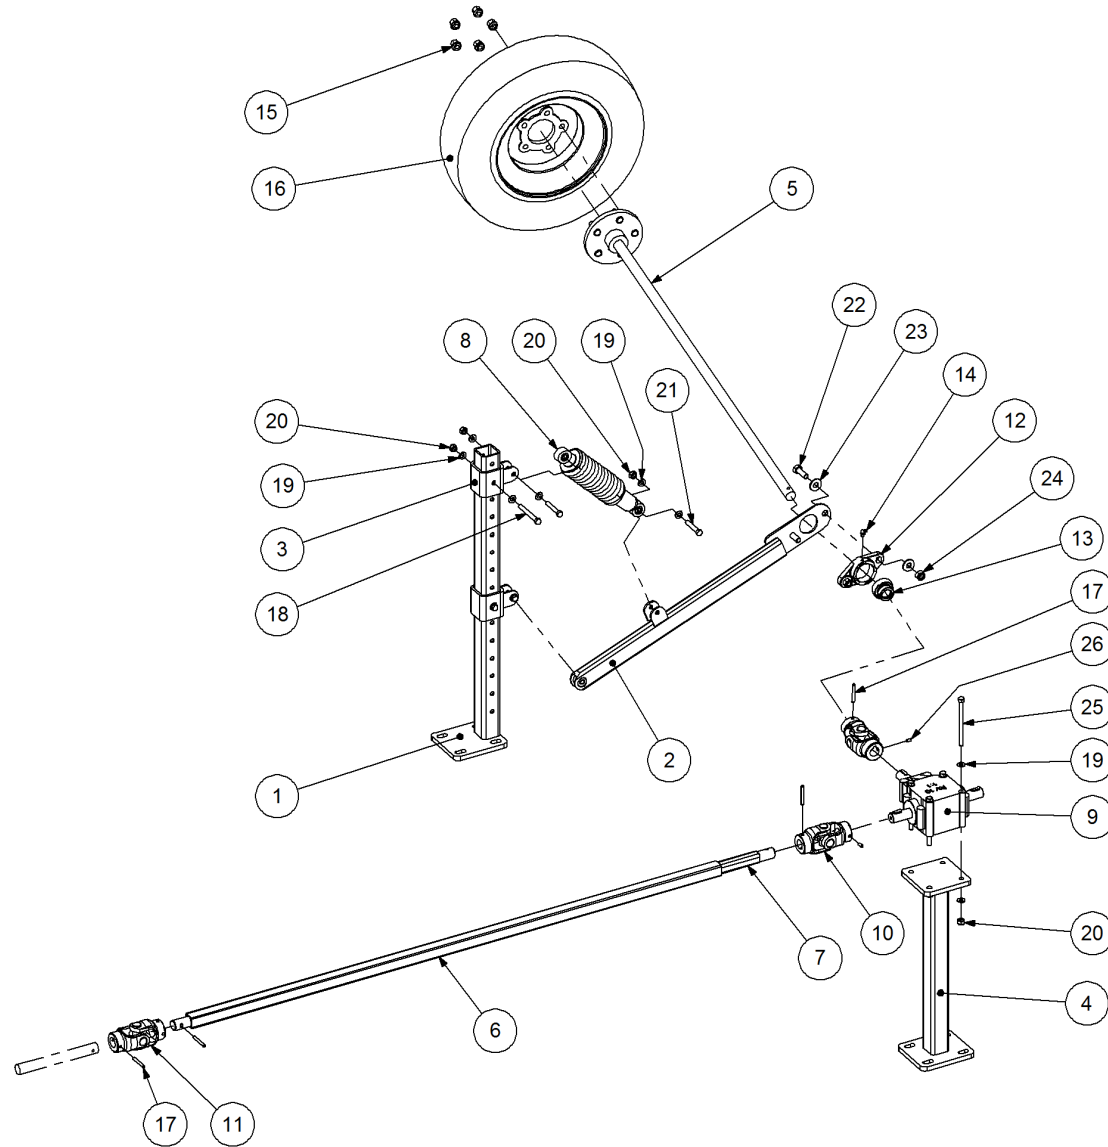

P/N 246302000 Drive Kit - Wheel on Wheel

P/N 246302000 Drive Kit - Wheel on Wheel

Key	Part Number	Description	Qty
1	246302001	Mount - Wheel on Wheel	1
2	246302005	Arm	1
3	246302011	Adjuster Slide	2
4	246302015	Mount - Gearbox	1
5	246302021	Drive Shaft & Flange - WOW	1
6	246302025	Shaft Outer	1
7	246302031	Shaft Inner	1
8	145020230	Spring	1
9	130010006	Gearbox - Ratio 1:1	1
9.1	130025477	Seal 25 ID - Gearbox	3
10	132025320	Universal 1" x 25mm Key - Dual	2
11	290302073	Universal Joint	1
12	136420501	Bearing Housing - 2 Bolt	1
13	135520525	Bearing - 1" ID	1
14	111206675	Grease Nipple 1/4" UNF - 67.5°	1
15	032160111	Wheel Nut 7/16" UNF	5
16	195050010	Wheel Assy 5.00 x 10 5 Stud	1
17	090106050	Roll Pin 1/4" x 2"	4
18	000100805	Bolt Hex Hd 3/8" UNC x 3-1/4"	2
19	035110191	Flat Washer 3/8" ID	18
20	030130101	Nut 3/8" UNC Nyloc	9
21	000100605	Bolt Hex Hd 3/8" UNC x 2-1/4"	3
22	000130385	Bolt Hex Hd 1/2" UNC x 1-1/2"	2
23	035113250	Flat Washer 1/2" ID	4
24	030130131	Nut 1/2" UNC Nyloc	2
25	000101255	Bolt Hex Hd 3/8" UNC x 5"	4
26	013110613	Grub Screw 1/4" UNC x 1/2"	2

Key	Part Number	Description	Qty