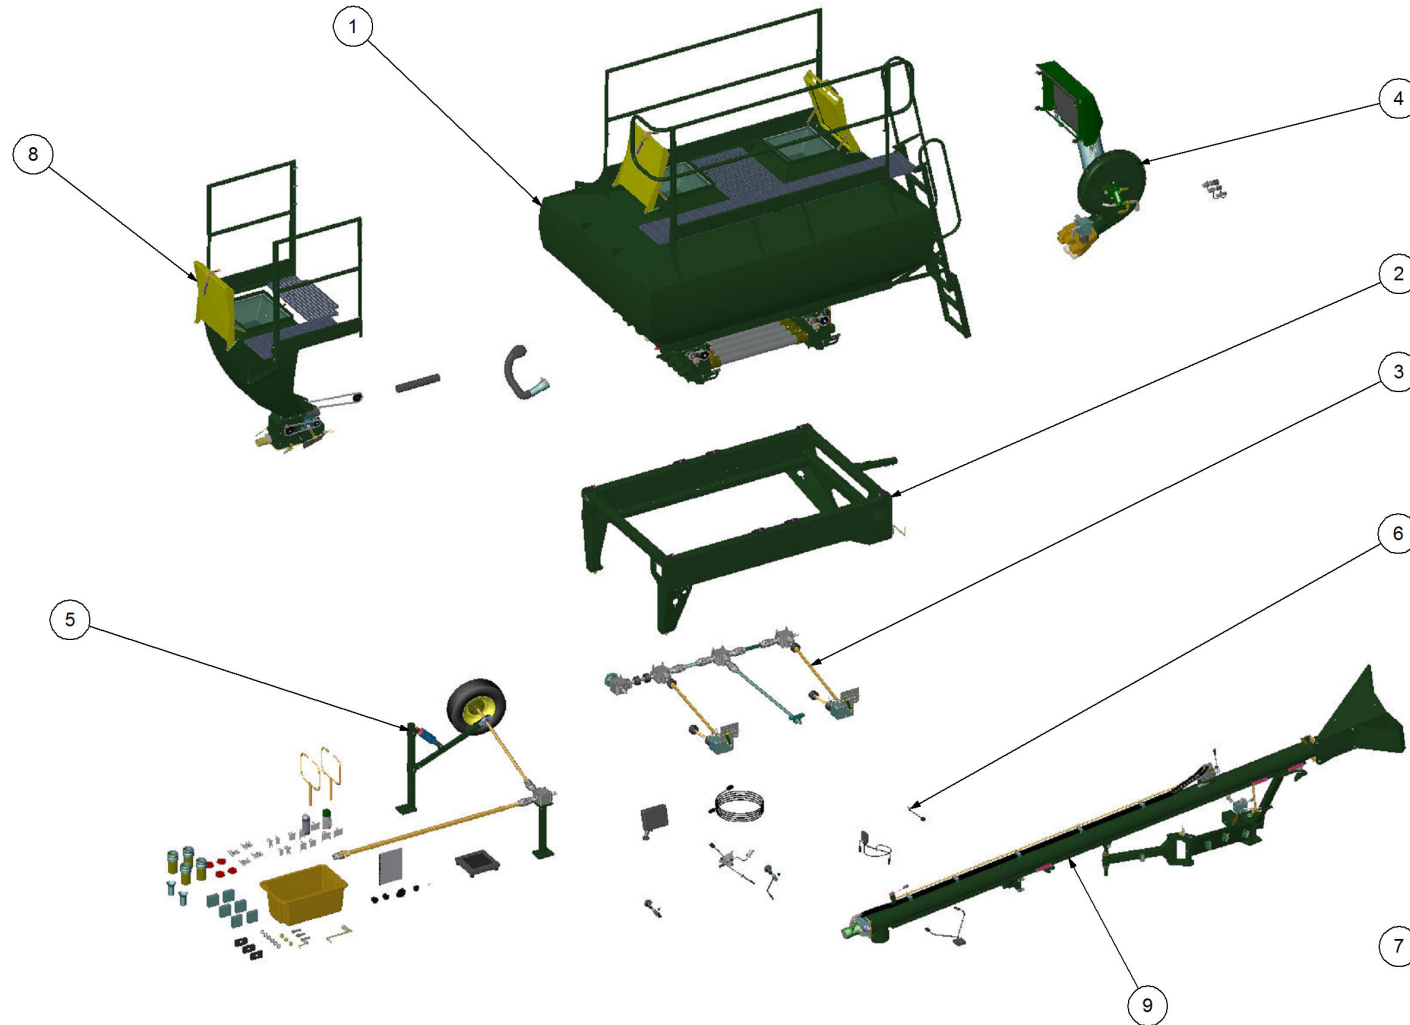

# Parts Manual

PM - Pull Mounted Air Seeder

04500 PM2

**P/N 04500 PM2**

**4500 PM 2 Bin Air Seeder**

Key	Part Number	Description	Code
1	200452000	Bin Assembly - 4500 2 Bin	(Std)
2	211302022	Chassis Kit - PM 3 Bin	(Std)
3	290302000	Drive Kit - Drop Wheel	(Std)
3	290302001	Drive Kit - Wheel on Wheel	(Opt)
3	290302004	Drive Kit - Hydraulic	(Opt)
4	250000004	Blower Kit - Rexroth	(Std)
4	250000104	Blower Kit - Rexroth w/- Diverter Valve	(Opt)
4	250000010	Blower Kit - Volvo	(Opt)
4	250000110	Blower Kit - Volvo w/- Diverter Valve	(Opt)
5	291400003	Dispatch Kit - Drop Wheel Drive	(Std)
5	291400004	Dispatch Kit - Wheel on Wheel Drive	(Opt)
5	291400006	Dispatch Kit - Hydraulic Drive	(Opt)
6	290116911	Monitor & Harness Kit - Eagle 2 Bin	(Std)
6	290103531	Monitor & Harness Kit - Eagle 2 Bin w/- Hyd Drive	(Opt)
7	196545002	Decal '4500 Simplicity' 610 x 350	(Std)
7	196042512	Decal - Assorted Instructions	(Std)
7	196015020	Decal 'Wheat Sheaf Logo' 150 x 200	(Std)
8	201225053	SSB Kit - 225L 1 Way Wheel on Wheel Drive	(Opt Extra)
9	263452000	Auger Kit 6" - RH	(Opt Extra)