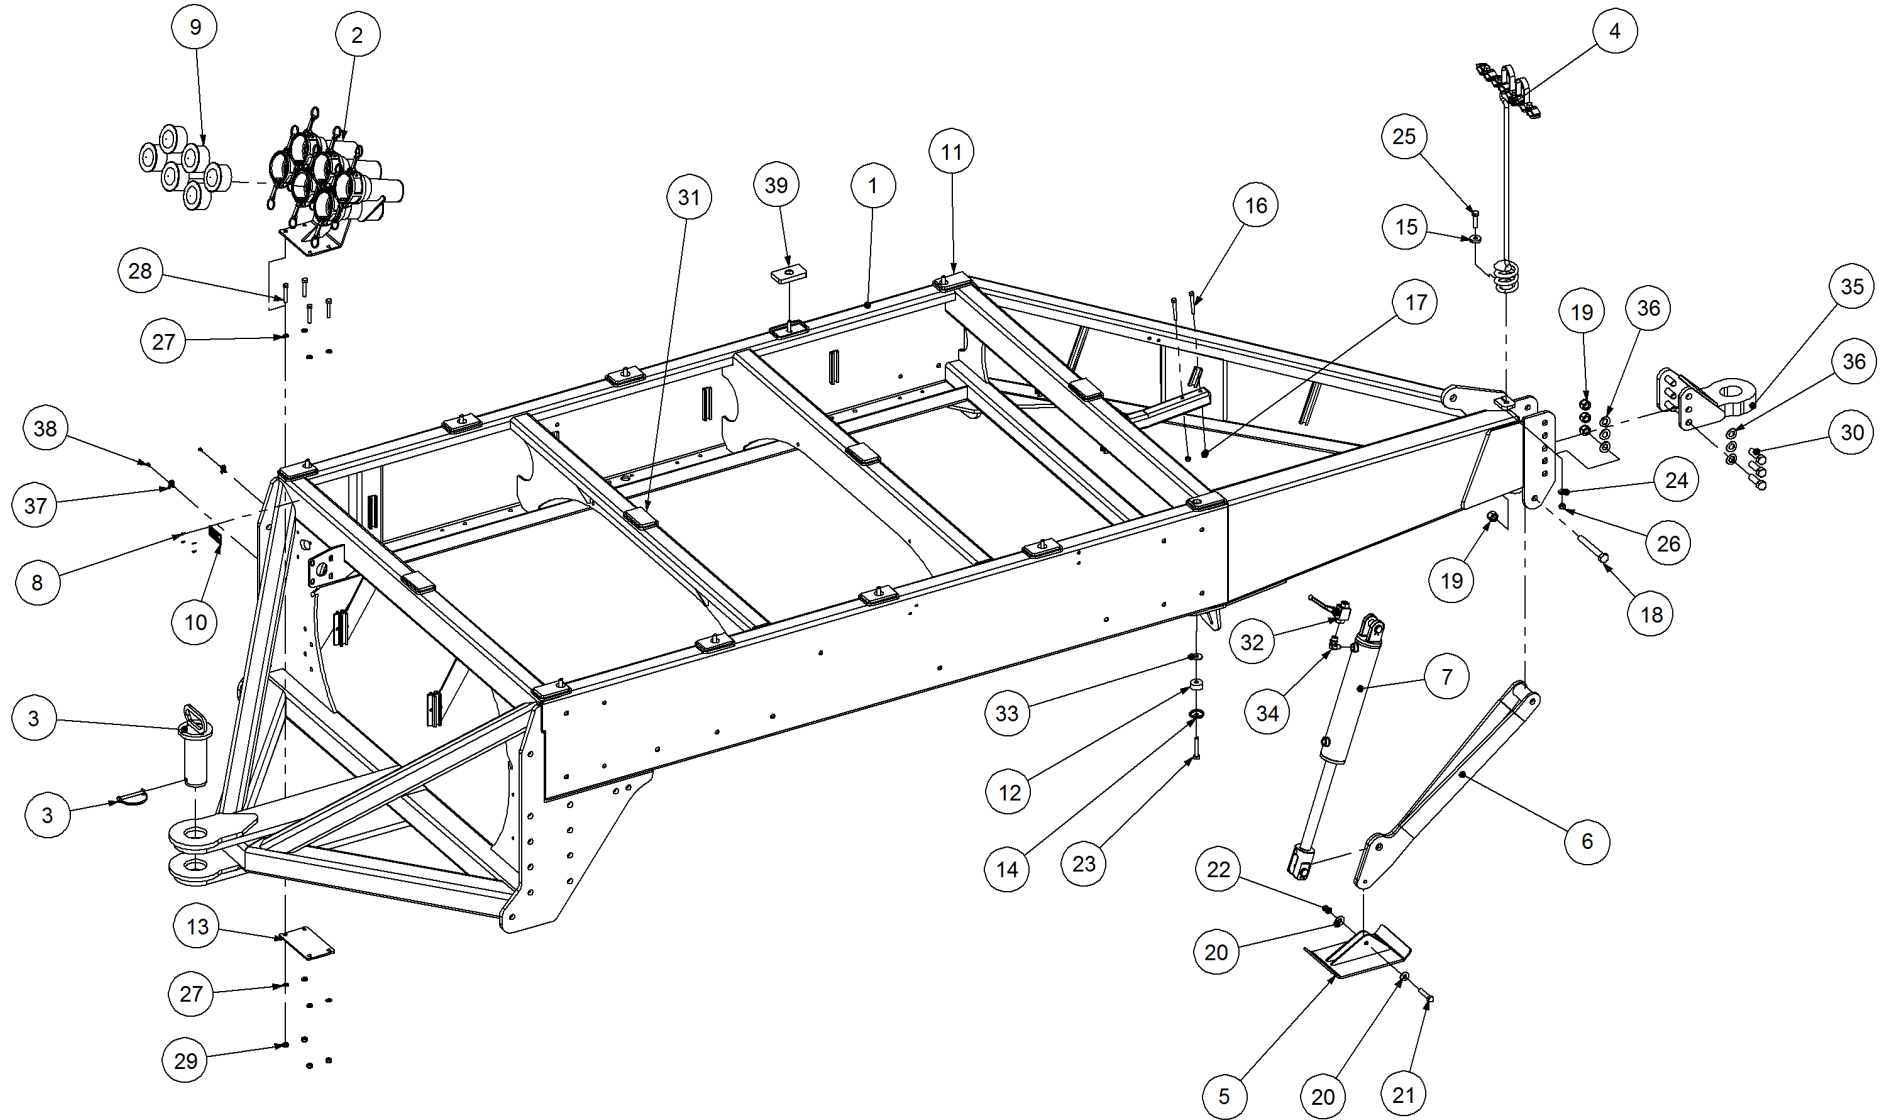

Key	Part Number	Description	Qty
------------	--------------------	--------------------	------------

P/N 212603035 Chassis Kit - TB 3 Bin - 1 1/2" Pin on Rear

Key	Part Number	Description	Qty	Key	Part Number	Description	Qty
1	212603001	Chassis - TB 3 Bin	1	33	BKHG38-1125	Ball Valve Stauff - BKH DN10 G3/8	1
2	212302035	Breakaway & Coupling Assy	1	34	035101238	Flat Washer 1/2" ID	10
3	233360061	Drawbar Pin - 8" x 1-1/2"	1	35	152S89-0612	Fitting - Elbow 90° 3/8"BsptM x 3/4" UnoM	1
4	321191450	Hydraulic Hose Stand	1	36	234100001	Hitch suits TB & Allrounder	1
5	235160011	Jack Foot	1	37	035119380	Flat Washer 3/4" ID	12
6	235160015	Jack Leg	1	38	115001512	Cable Clamp	4
7	300230120	Hydraulic Cylinder	1	39	094105000	Pop Rivet 3/16" Steel	4
8	059610000	Drive Screw 6g x 3/8"	4	40	219001001	Bin Pad - Centre Hole	6
9	095308050	Lynch Pin 5/16"	1				
10	108000075	Plug - 3" Female	6				
11	196008038	Serial Number Plate	1				
12	219001002	Bin Pad - End Hole	4				
13	197401320	Bin Rubber - 13 ID x 40 OD x 20	10				
14	212602045	Breakaway Bolt Plate	1				
15	219000001	Cupped Washer	10				
16	235160008	Hose Stand Washer	1				
17	000100755	Bolt Hex Hd 3/8" UNC x 3"	2				
18	030130101	Nut 3/8" UNC Nyloc	2				
19	000191505	Bolt Hex Hd 3/4" UNC x 6"	1				
20	030130191	Nut 3/4" UNC Nyloc	7				
21	035113250	Flat Washer 1/2" ID	2				
22	000130635	Bolt Hex Hd 1/2" UNC x 2-1/2"	1				
23	030130131	Nut 1/2" UNC Nyloc	1				
24	000130705	Bolt Hex Hd 1/2" UNC x 2-3/4"	10				
25	085112000	Flat Washer 12 ID	1				
26	050120508	Bolt Hex Hd M12 x 50	1				
27	080121200	Nut M12 Nyloc	1				
28	085110000	Flat Washer 10 ID	8				
29	050100608	Bolt Hex Hd M10 x 60	4				
30	080121000	Nut M10 Nyloc	4				
31	000190638	Bolt Hex Hd 3/4" UNC x 2-1/2"	6				
32	197116213	Bin Pad	4				