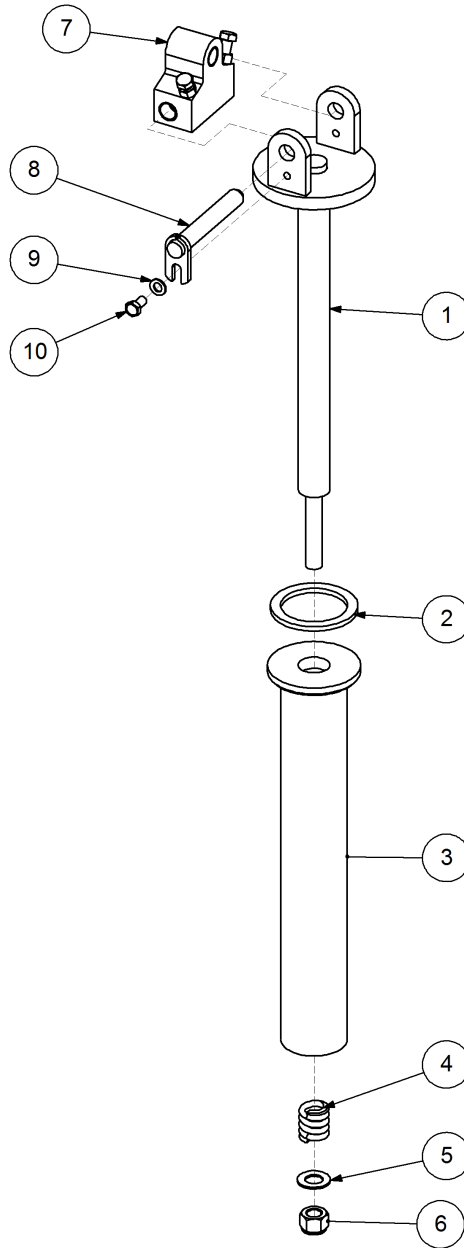

Key	Part Number	Description	Qty
-----	-------------	-------------	-----

P/N 243900000

Axle Hub & Stub - Lazy - 6.5T (8 stud) x 3.0m

Key	Part Number	Description	Qty
1	243900001	Axle - Lazy	1
2	060108030	Cap Screw M8 x 30	4
3	111103000	Grease Nipple 1/8" BSP	1
4	249092002	Axle Nut 1-1/2"	1
5	135030311	Bearing Tapered Roller 55 ID	1
6	080161801	Wheel Nut M18	8
7	139092006	Hub - 8 stud	1
8	139092007	Grease Cap	1
9	056180600	Wheel Stud M18	8
10	135032216	Bearing Tapered Roller 80 ID	1
11	139092009	Wear Ring	1
12	139092008	Seal 100 ID	1
13	092206080	Split Pin 6.3 Dia x 80	1

Key	Part Number	Description	Qty
-----	-------------	-------------	-----

P/N 260903200 Front Mount Arm - LH

P/N 260903200

Front Mount Arm - LH

Key	Part Number	Description	Qty
1	080121200	Nut M12 Nyloc	4
2	035113250	Flat Washer 1/2" ID	8
3	260902013	Link Plate	1
4	260153025	Front Support Grab	1
5	124225175	Spring - Tension	1
6	260153020	Latch Handle - LH	1
7	260903001	Front Mount - LH	1

Key	Part Number	Description	Qty
-----	-------------	-------------	-----

P/N 260902220 Auger Centre Pivot - RH

P/N 260902220

Auger Centre Pivot - RH

Key	Part Number	Description	Qty
1	260902060	Support Shaft	1
2	193100766	Brake Disc	1
3	260902064	Support Sleeve	1
4	124105708	Spring - Compression	1
5	035119380	Flat Washer 3/4" ID	1
6	030130191	Nut 3/4" UNC Nyloc	1
7	260902129	Support Block	1
8	260902142	Centre Pivot Pin	1
9	085110000	Flat Washer 10 ID	1
10	050100208	Bolt Hex Hd M10 x 20	1