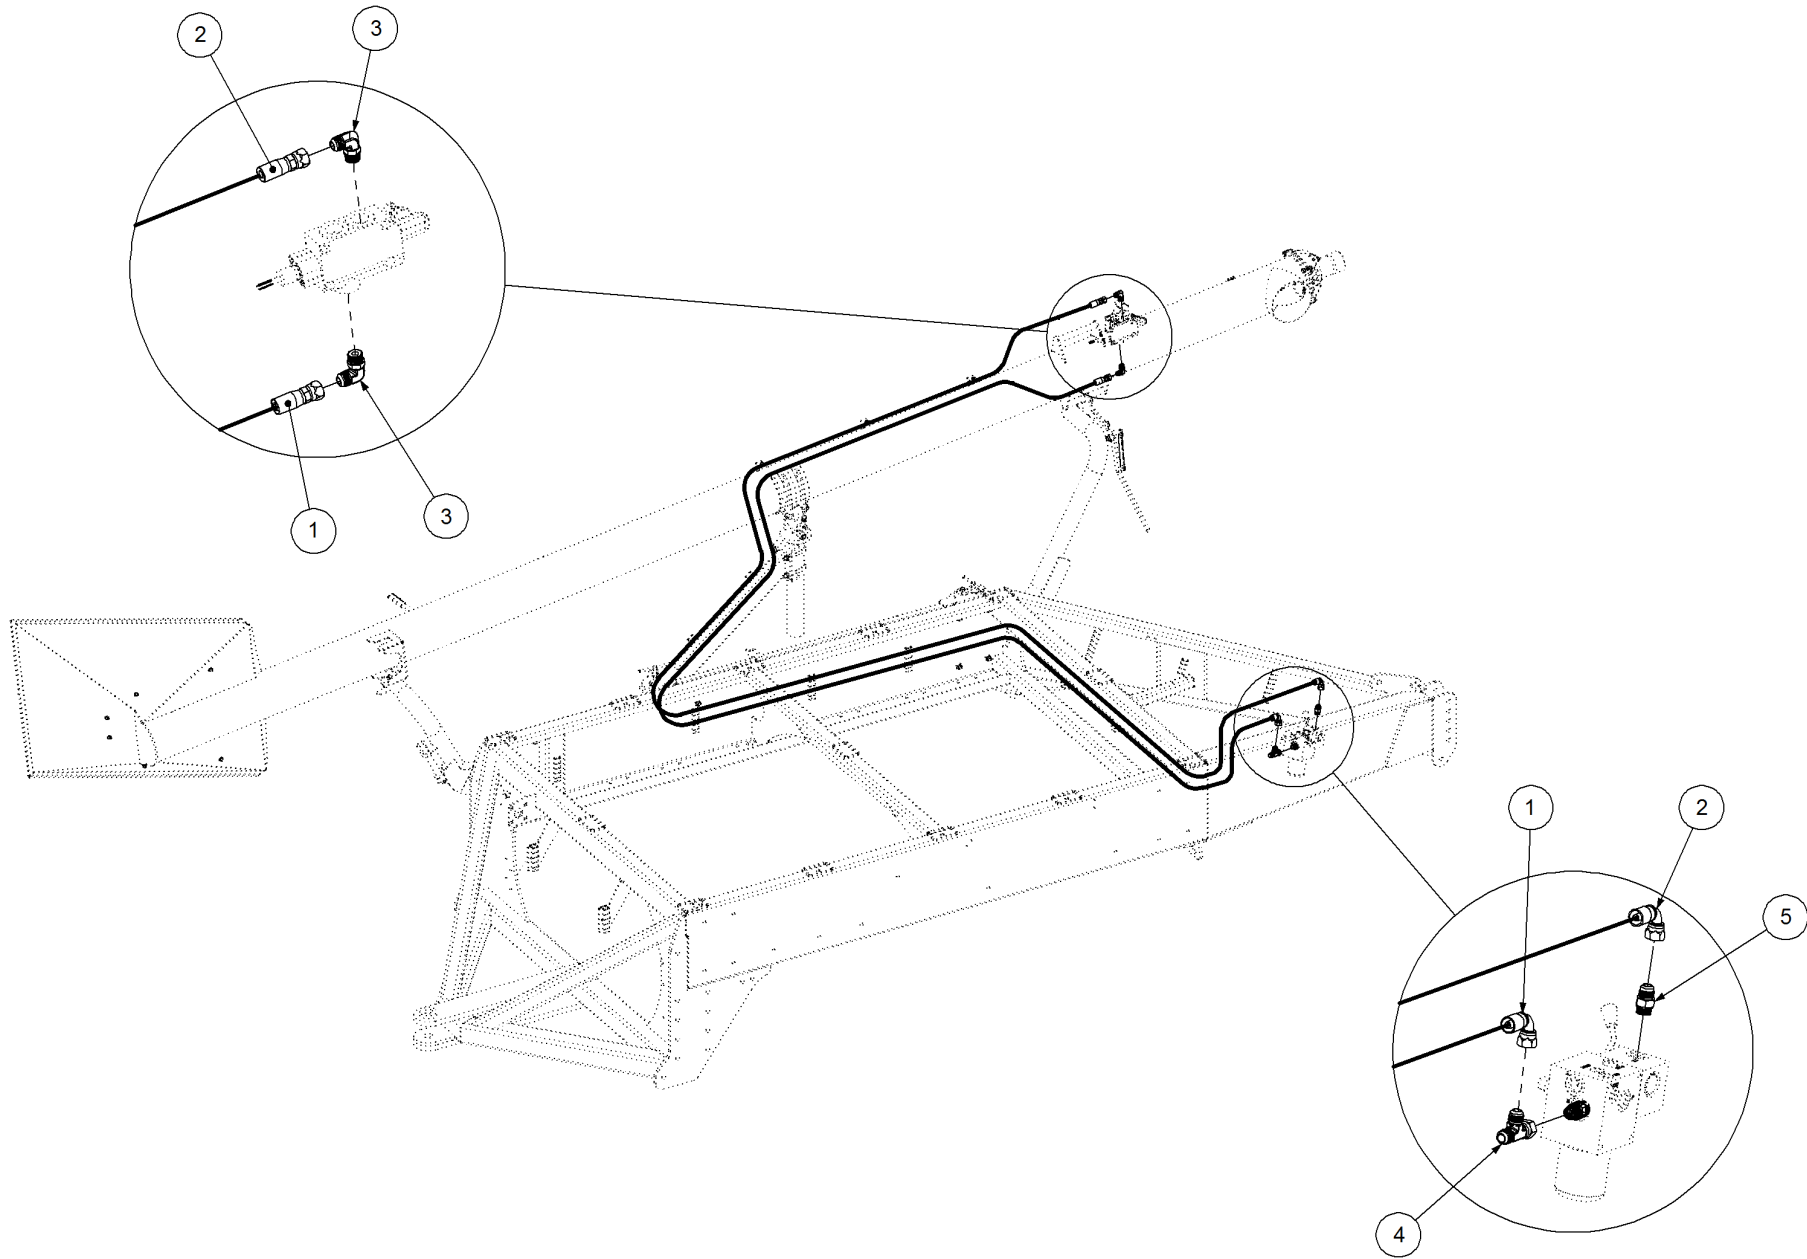

P/N 150000123

Auger Hydraulic Hose Kit 9000 TB - LH

Key	Part Number	Description	Qty
1	150000124	Hyd Hose 1/2" DWB x 9578 Lg	1
2	150000125	Hyd Hose 1/2" DWB x 9778 Lg	1
3	15210C5OX-S	Fitting - Elbow 90° 7/8" JicM x 7/8" UnoM	2
4	15210R6X-S	Fitting - Tee 7/8" JicM x 7/8" JicM x 7/8" JicF	1
5	15210F5OX-S	Fitting - Connector 7/8" JicM x 7/8" UnoM	1
6	PSG32	Spiral Guard	1

Key	Part Number	Description	Qty