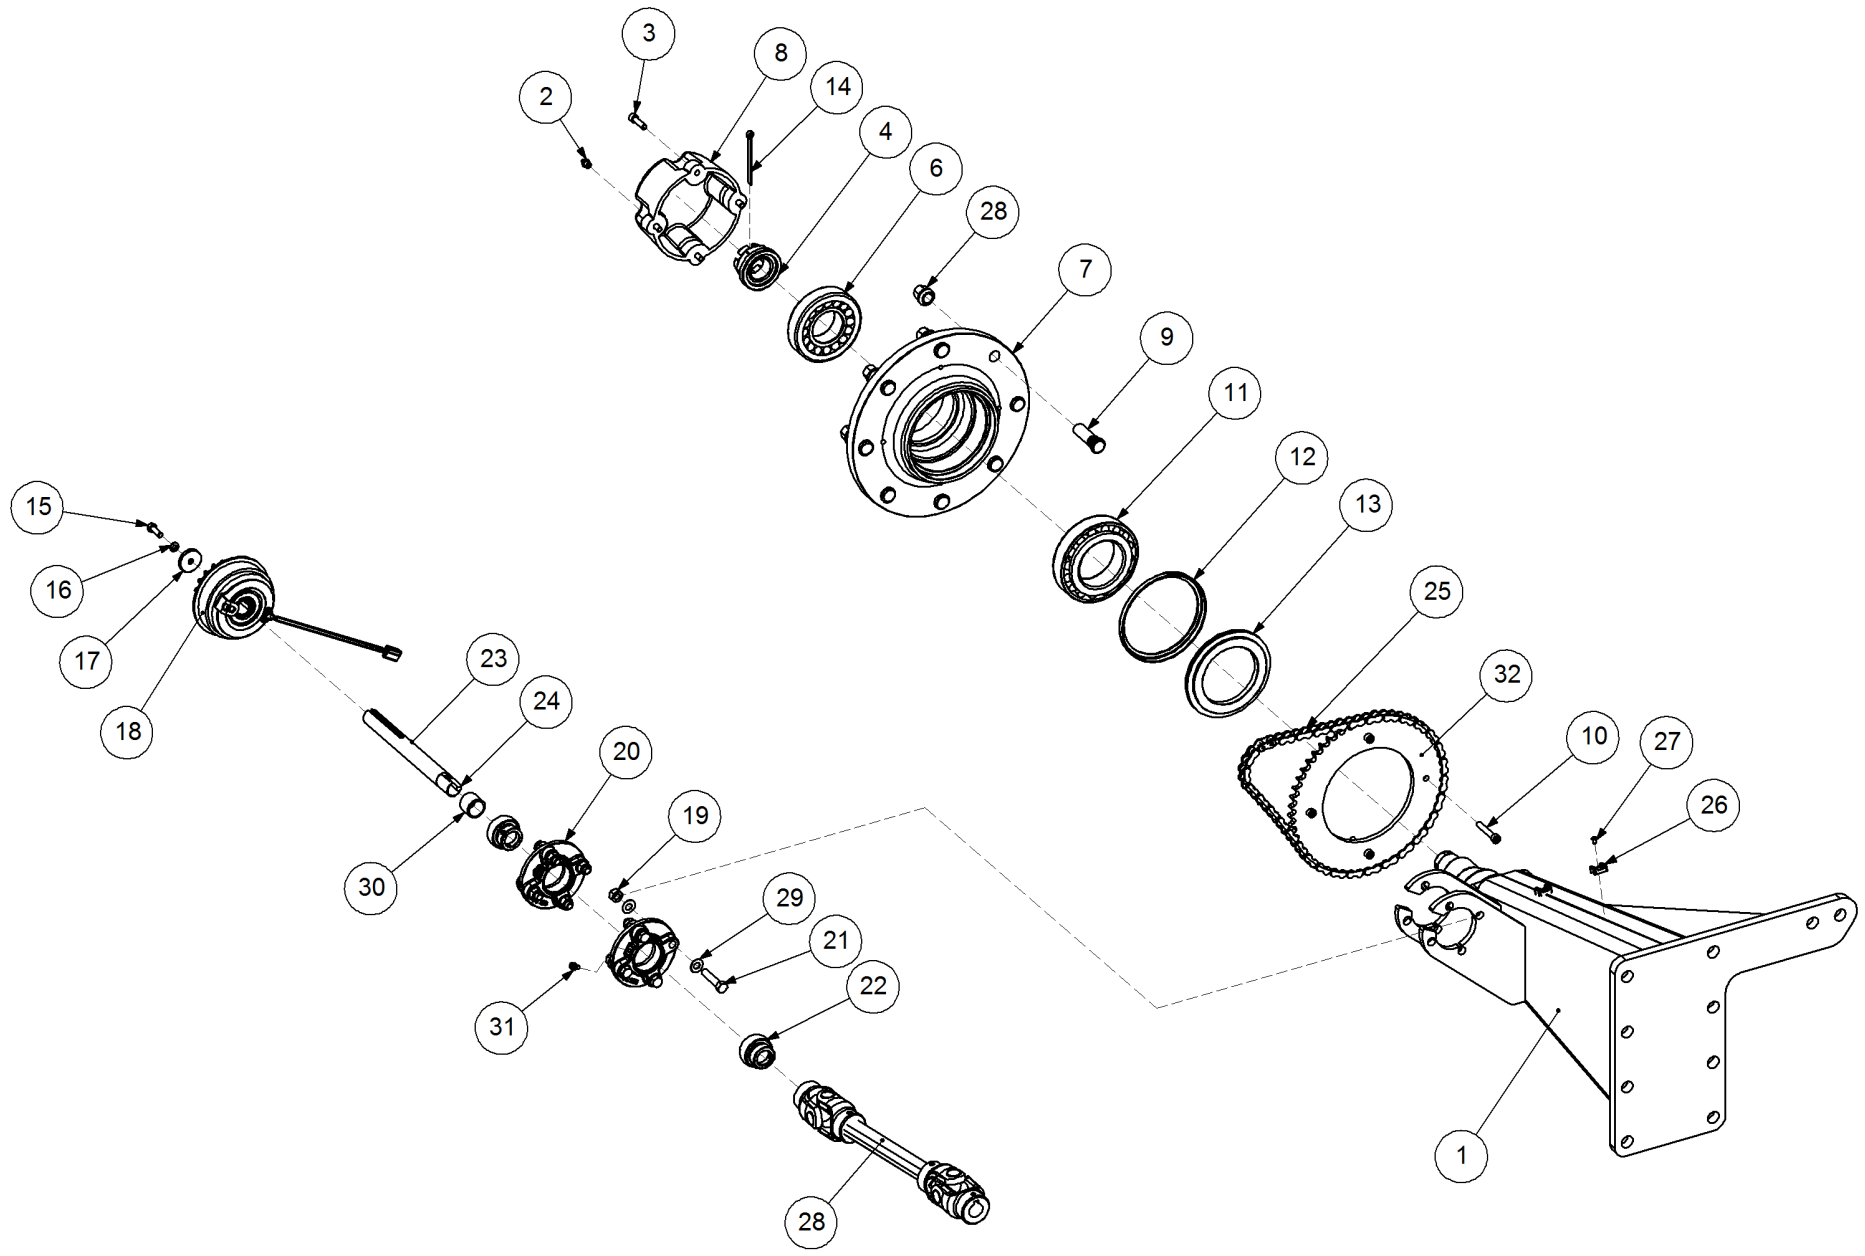

Key	Part Number	Description	Qty
-----	-------------	-------------	-----

P/N 243900000

Axle Hub & Stub - Lazy - 6.5T (8 stud) x 3.0m

Key	Part Number	Description	Qty
1	243900001	Axle - Lazy	1
2	060108030	Cap Screw M8 x 30	4
3	111103000	Grease Nipple 1/8" BSP	1
4	249092002	Axle Nut 1-1/2"	1
5	135030311	Bearing Tapered Roller 55 ID	1
6	080161801	Wheel Nut M18	8
7	139092006	Hub - 8 stud	1
8	139092007	Grease Cap	1
9	056180600	Wheel Stud M18	8
10	135032216	Bearing Tapered Roller 80 ID	1
11	139092009	Wear Ring	1
12	139092008	Seal 100 ID	1
13	092206080	Split Pin 6.3 Dia x 80	1

Key	Part Number	Description	Qty
-----	-------------	-------------	-----

P/N 242900000 Axle Hub & Stub - Drive - 6.5T (8 stud) x 3.0m

Key	Part Number	Description	Qty
1	242900001	Axle - Drive	1
2	111103000	Grease Nipple 1/8" BSP	1
3	060108030	Cap Screw M8 x 30	4
4	249092002	Axle Nut 1-1/2"	1
5	080161801	Wheel Nut M18	8
6	135030311	Bearing Tapered Roller 55 ID	1
7	139092006	Hub - 8 stud	1
8	139092007	Grease Cap	1
9	056180600	Wheel Stud M18	8
10	060108050	Cap Screw M8 x 50	4
11	135032216	Bearing Tapered Roller 80 ID	1
12	139092009	Wear Ring	1
13	139092008	Seal 100 ID	1
14	092206080	Split Pin 6.3 Dia x 80	1
15	000080255	Bolt Hex Hd 5/16" UNC x 1"	1
16	036108000	Spring Washer 5/16" ID	1
17	290000002	Retainer Washer	1
18	115005314	Electric Clutch w/- 18T Sprocket	1
19	030130111	Nut 7/16" UNC Nyloc	8
20	136220500	Bearing Housing - 4 Bolt	2
21	000110505	Bolt Hex Hd 7/16" x 2" UNC	8
22	135520525	Bearing - 1" ID	2
23	290000003	Clutch Shaft	1
24	182070830	Key 7 x 8 x 30 Lg	1
25	249063000	Chain 5/8" Simplex O'ring	1
26	115001512	Cable Clamp	2
27	094105000	Pop Rivet 3/16" Steel	2
28	131210490	Drive Shaft & Universal	1
29	035108161	Flat Washer 5/16" ID	16
30	240000000	Bush	1
31	111206450	Grease Nipple 1/4" UNF - 45°	2
32	249150543	Sprocket Plate 5/8" BS x 54T	1