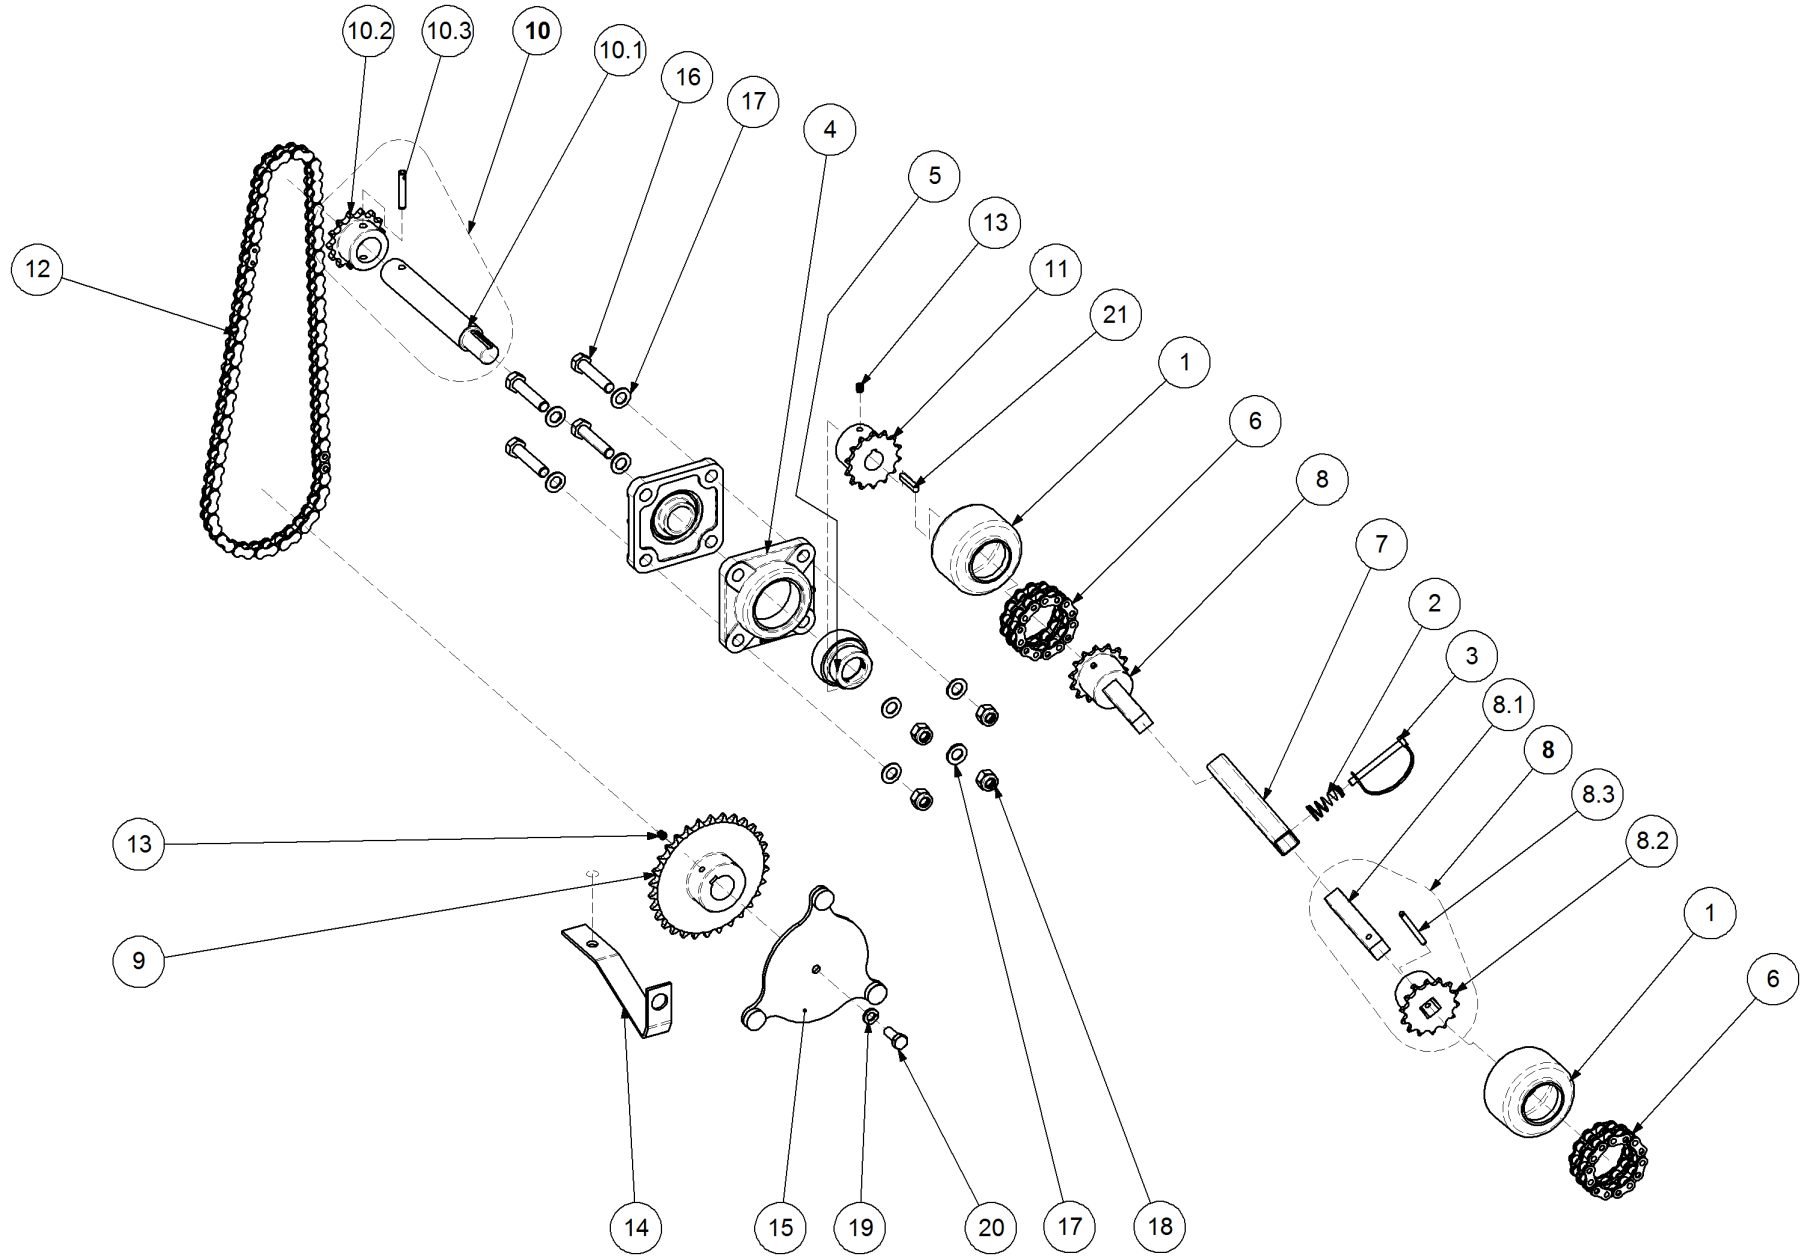

P/N 290602801 Drive Kit - SSB 300L

Key	Part Number	Description	Qty
1	131000004	Chain Boot	2
2	124112032	Spring - Compression	1
3	095306050	Lynch Pin 1/4"	1
4	136620500	Bearing Housing	2
5	135520525	Bearing - 1" ID	2
6	125412120	Chain 1/2" BS Duplex 13L	2
7	290000175	Drive Tube	1
8	290000071	Drive Shaft w/- Sprocket	2
8.1	290000072	Drive Shaft	1
8.2	126131406	Sprocket (Plastic) 1/2" BS x 14T - 16 Sq	1
8.3	090105044	Roll Pin 3/16" x 1-3/4"	1
9	290602078	Sprocket (Steel) 1/2" BS x 30T	1
10	290602076	Drive Shaft & Sprocket - SSB	1
10.1	290602077	Drive Shaft - SSB	1
10.2	127120140	Sprocket (Steel) 1/2" BS x 14T - 1" ID	1
10.3	090106038	Roll Pin 1/4" x 1-1/2"	1
11	290000031	Sprocket (Plastic) 1/2" BS x 14T - 3/4" ID	1
12	290602897	Chain 1/2" BS Simplex	1
13	013110606	Grub Screw 1/4" UNC x 1/4"	2
14	290602081	Sensor Mount - SSB	1
15	290000101	Mount Plate - Speed Magnet	1
16	050100508	Bolt Hex Hd M10 x 50	4
17	085110000	Flat Washer 10 ID	8
18	080121000	Nut M10 Nyloc	4
19	036108000	Spring Washer 5/16" ID	1
20	050080208	Bolt Hex Hd M8 x 20	1
21	182047430	Key 4.75 x 4.75 x 30mm	1

Key	Part Number	Description	Qty