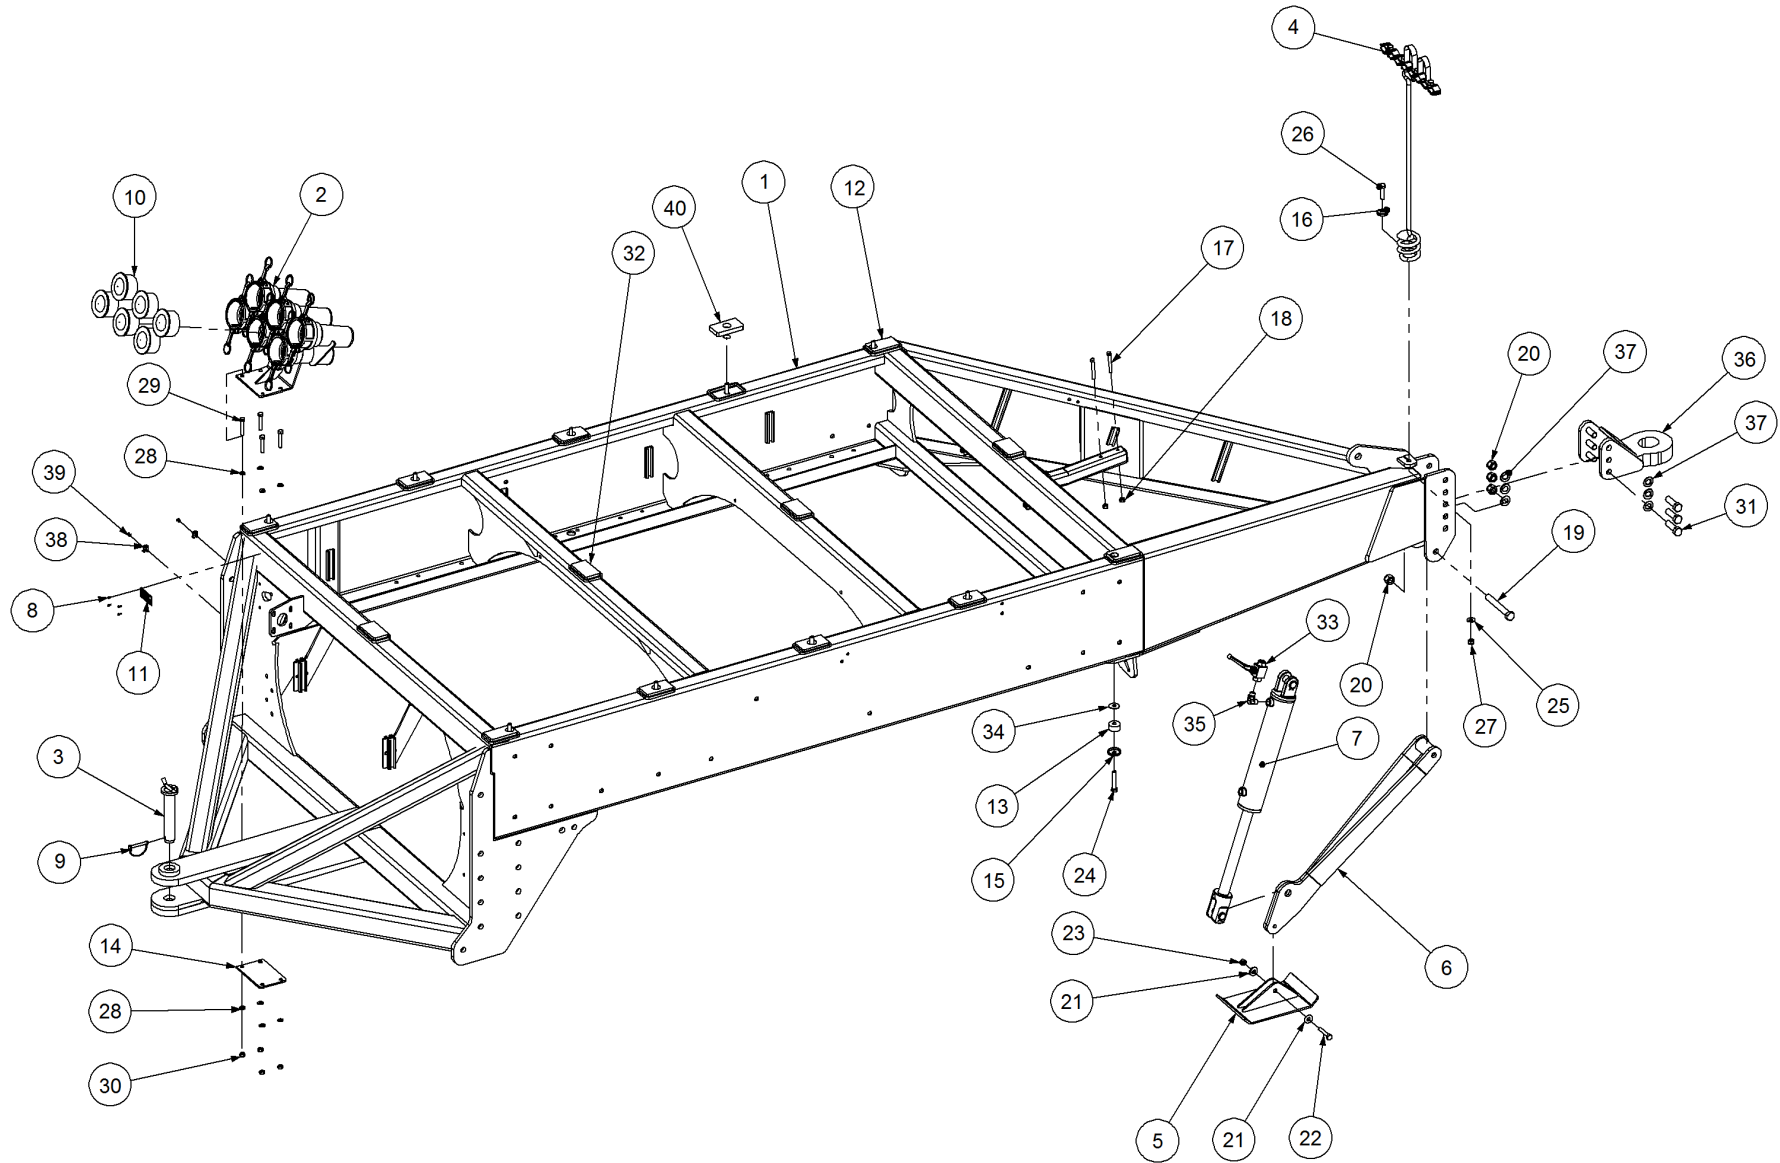

Key	Part Number	Description	Qty
------------	--------------------	--------------------	------------

P/N 212603035 Chassis Kit - TB 3 Bin - 1 1/2" Pin on Rear

Key	Part Number	Description	Qty	Key	Part Number	Description	Qty
1	212603001	Chassis - TB 3 Bin	1	33	BKHG38-1125	Ball Valve Stauff - BKH DN10 G3/8	1
2	212302035	Breakaway & Coupling Assy	1	34	035101238	Flat Washer 1/2" ID	10
3	233360061	Drawbar Pin - 8" x 1-1/2"	1	35	152S89-0612	Fitting - Elbow 90° 3/8"BsptM x 3/4" UnoM	1
4	321191450	Hydraulic Hose Stand	1	36	234100001	Hitch suits TB & Allrounder	1
5	235160011	Jack Foot	1	37	035119380	Flat Washer 3/4" ID	12
6	235160015	Jack Leg	1	38	115001512	Cable Clamp	4
7	300230120	Hydraulic Cylinder	1	39	094105000	Pop Rivet 3/16" Steel	4
8	059610000	Drive Screw 6g x 3/8"	4	40	219001001	Bin Pad - Centre Hole	6
9	095308050	Lynch Pin 5/16"	1				
10	108000075	Plug - 3" Female	6				
11	196008038	Serial Number Plate	1				
12	219001002	Bin Pad - End Hole	4				
13	197401320	Bin Rubber - 13 ID x 40 OD x 20	10				
14	212602045	Breakaway Bolt Plate	1				
15	219000001	Cupped Washer	10				
16	235160008	Hose Stand Washer	1				
17	000100755	Bolt Hex Hd 3/8" UNC x 3"	2				
18	030130101	Nut 3/8" UNC Nyloc	2				
19	000191505	Bolt Hex Hd 3/4" UNC x 6"	1				
20	030130191	Nut 3/4" UNC Nyloc	7				
21	035113250	Flat Washer 1/2" ID	2				
22	000130635	Bolt Hex Hd 1/2" UNC x 2-1/2"	1				
23	030130131	Nut 1/2" UNC Nyloc	1				
24	000130705	Bolt Hex Hd 1/2" UNC x 2-3/4"	10				
25	085112000	Flat Washer 12 ID	1				
26	050120508	Bolt Hex Hd M12 x 50	1				
27	080121200	Nut M12 Nyloc	1				
28	085110000	Flat Washer 10 ID	8				
29	050100608	Bolt Hex Hd M10 x 60	4				
30	080121000	Nut M10 Nyloc	4				
31	000190638	Bolt Hex Hd 3/4" UNC x 2-1/2"	6				
32	197116213	Bin Pad	4				