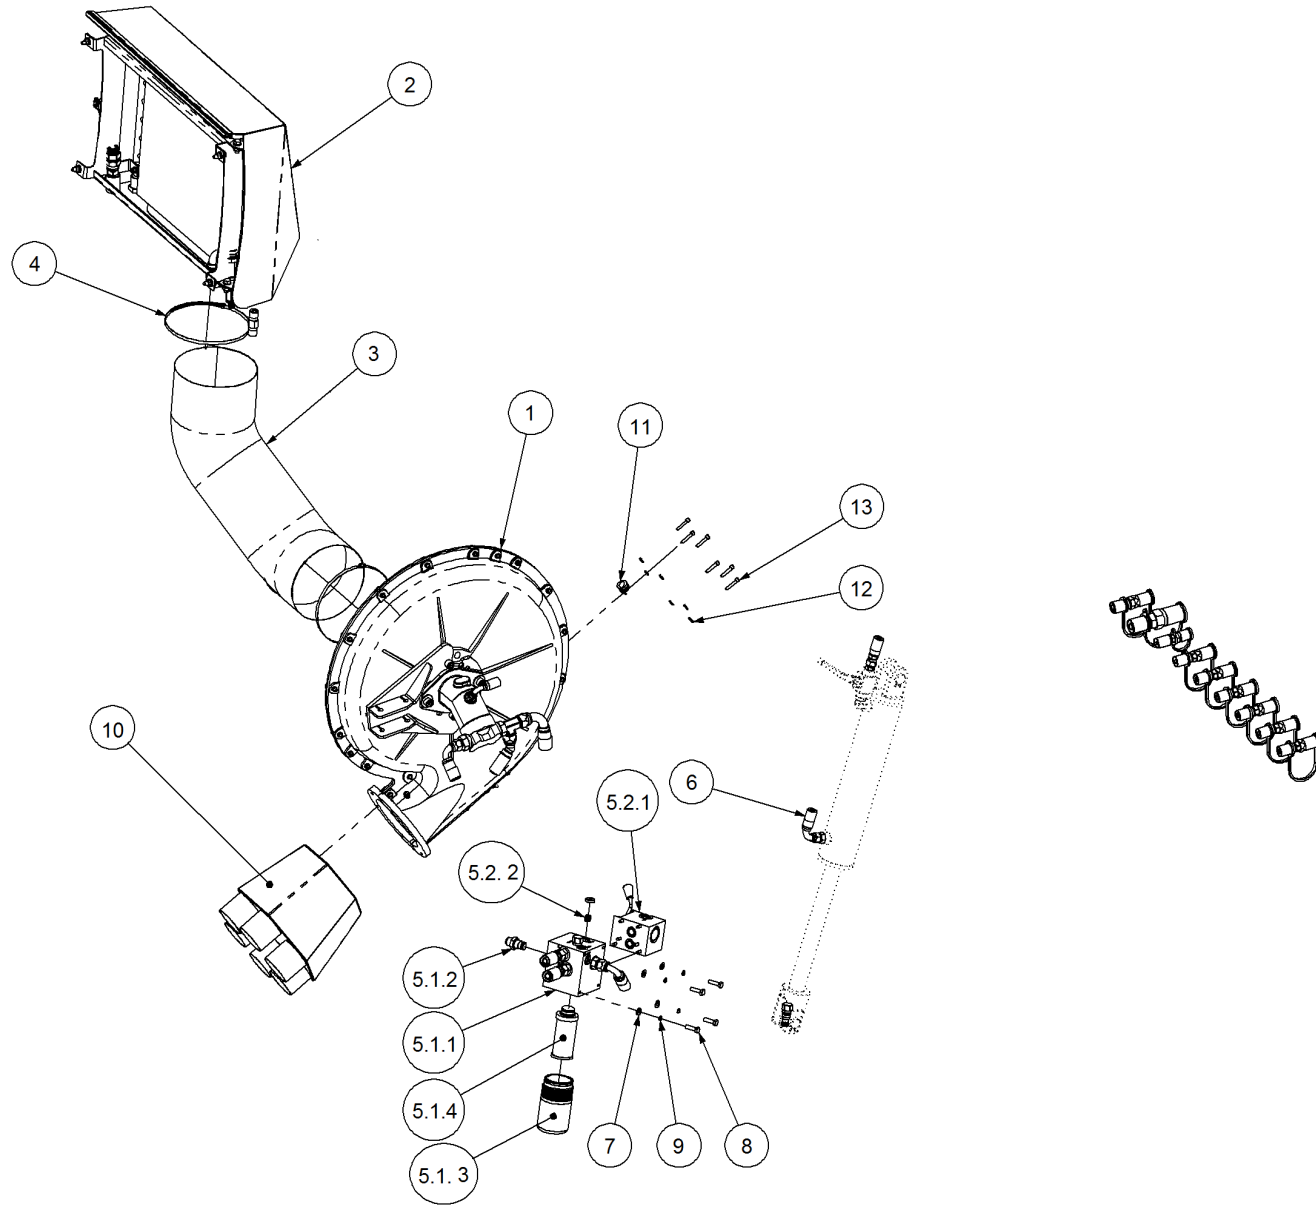

P/N 250000112 Blower Kit - Rexroth w/- Diverter Valve

Key	Part Number	Description	Qty
1	251902000	Blower - Rexroth	1
2	205600010	Cooler Assy	1
3	205001000	Hose - 8" Nyladuct	1
4	101178229	Hose Clamp - 178 - 229	2
5	254000006	Anti Cavity Manifold & Diverter Valve	1
5.1	254000002	Anti Cavity Manifold	1
5.1.1	161000003	Anti Cavity Manifold	1
5.1.2	161000005	HI-VT Indicator	1
5.1.3	254000001	Filter Bowl	1
5.1.4	159424400	Filter Element	1
5.2	254000003	Diverter Valve	1
5.2.1	161000004	Diverter Valve 6 Bolt Version	1
5.2.2	013451313	Fitting - Plug 1/4" BspM	1
6	150000058	Hydraulic Hose & Fittings Kit	1
7	085108000	Flat Washer 8 ID	4
8	050080258	Bolt Hex Hd M8 x 25	4
9	086108000	Spring Washer 8 ID	4
10	259602000	Blower Outlet - 6 Outlet	1
11	115001351	Cable Clamp 18mm	1
12	035106151	Flat Washer 1/4" ID	6
13	010106032	Cap Screw 1/4" UNC x 1-1/4"	6

Key	Part Number	Description	Qty