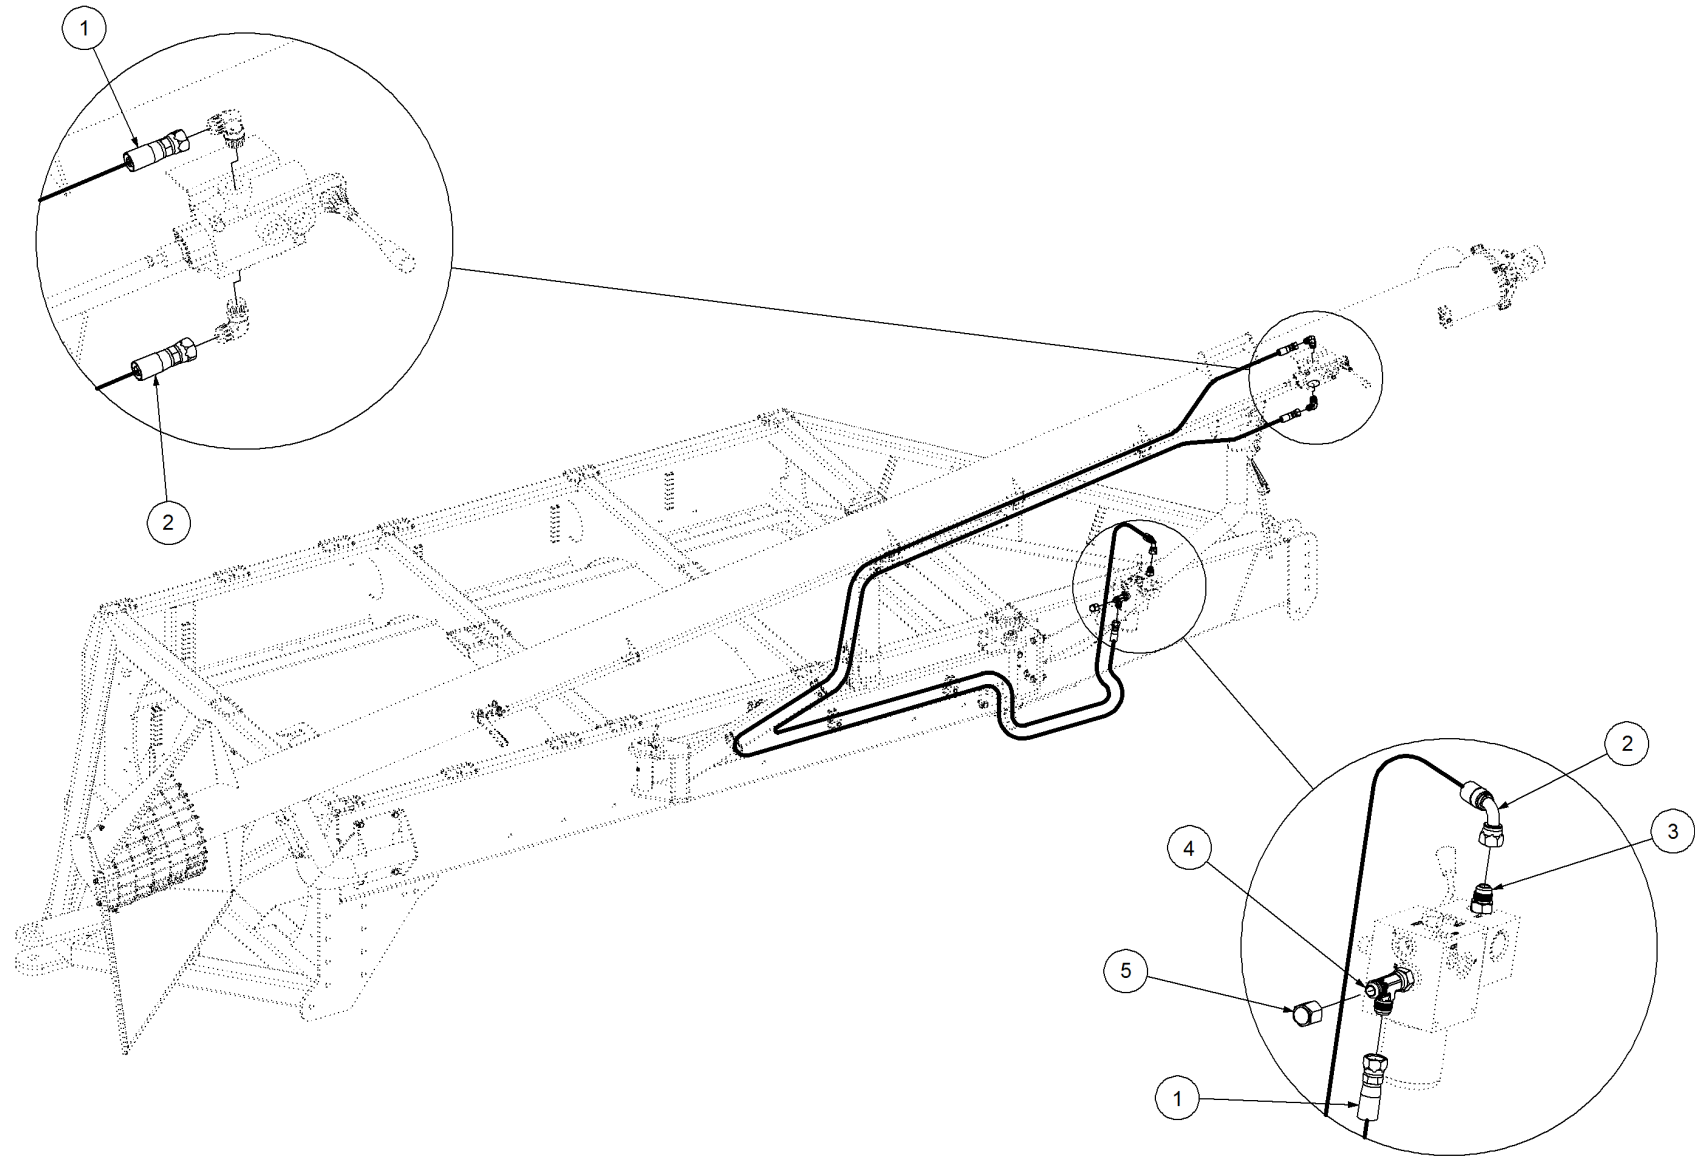

P/N 150000030

Auger Hydraulic Hose Kit 9000 TB - RH

Key	Part Number	Description	Qty
1	150000031	Hyd Hose 1/2" DWB x 6650 Lg	1
2	150000033	Hyd Hose 1/2" DWB x 6950 Lg	1
3	15210F5OX-S	Fitting - Connector 7/8" JicM x 7/8" UnoM	1
4	15210R6X-S	Fitting - Tee 7/8" JicM x 7/8" JicM x 7/8" JicF	1
5	15210FNTX-S	Fitting - Cap 7/8" JicF	1
6	PSG32	Spiral Guard	1

Key	Part Number	Description	Qty