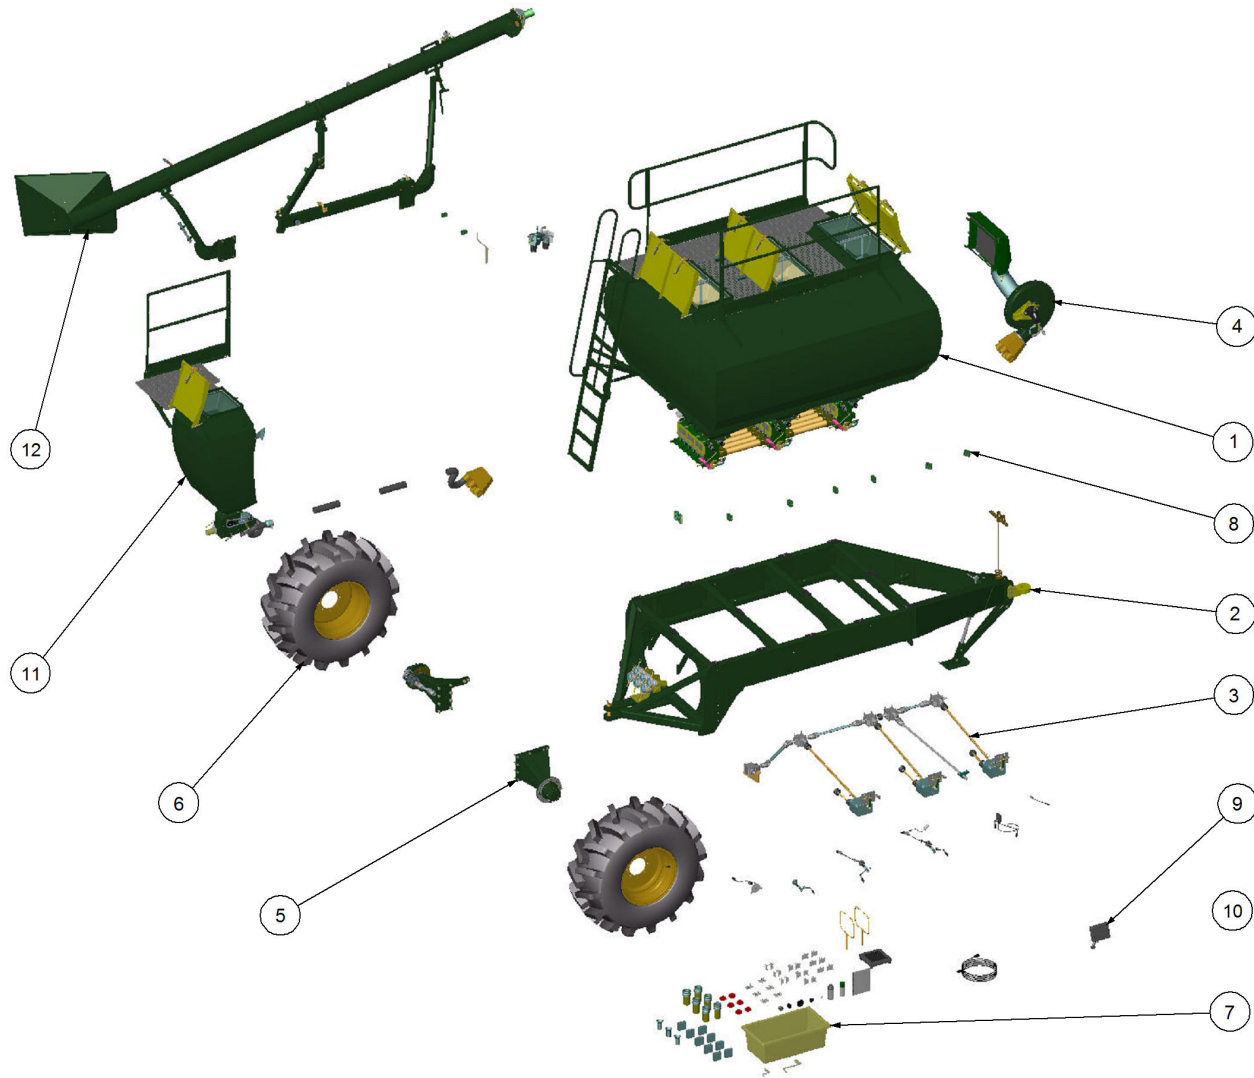

Simplicity
A U S T R A L I A

Parts Manual

TB - Tow Between Air Seeder

09000 TB3

P/N 09000 TB3

9000 TB 3 Bin Air Seeder

Key	Part Number	Description	Code
1	200903000	Bin Assembly - 9000 3 Bin	(Std)
2	212603035	Chassis Kit - TB 3 Bin - 1 1/2" Pin on Rear	(Std)
2	212603036	Chassis Kit - TB 3 Bin - 3" Pin Front & Rear	(Opt)
2	212603037	Chassis Kit - TB 3 Bin - 3" Pin on Rear	(Opt)
2	212603038	Chassis Kit - TB 3 Bin - 2" Pin on Rear	(Opt)
3	290603000	Drive Kit - Ground Drive	(Std)
3	290603010	Drive Kit - 1 Bin Isolation	(Opt)
3	290603011	Drive Kit - 2 Bin Isolation	(Opt)
3	290603012	Drive Kit - 3 Bin Isolation	(Opt)
3	290603002	Drive Kit - Linear Control	(Opt)
3	290603001	Drive Kit - Electric Drive	(Opt)
4	250000012	Blower Kit - Rexroth	(Std)
4	250000112	Blower Kit - Rexroth w/- Diverter Valve	(Opt)
4	250000011	Blower Kit - Volvo	(Opt)
4	250000111	Blower Kit - Volvo w/- Diverter Valve	(Opt)
5	248900000	Axle Hub & Stub Kit - 6.5T (8 stud) x 3.0m	(Std)
6	248000005	Wheel Kit - 23.1 x 26 Tyre - 8 Stud	(Std)
7	291600002	Dispatch Kit - Ground Drive	(Std)
8	156590011	Stauff Clamp Kit	(Std)
9	290116950	Monitor & Harness Kit - Eagle 3 Bin	(Std)
9	290101703	Monitor & Harness Kit - Eagle 3 Bin w/- Actuator	(Opt)
9	290101696	Monitor & Harness Kit - Eagle 3 Bin w/- Electric Drive	(Opt)
9	290103105	Monitor & Harness Kit - X20 3 Bin w/- Actuator	(Opt)
10	196042516	Decal Kit - Airseeder Safety	(Std)
11	201450108	SSB Kit - 450L 1 Way Ground Drive	(Opt Extra)
12	266902000	Auger Kit 8" - RH	(Opt Extra)
12	266904000	Auger Kit 9" - RH	(Opt Extra)
12	266903000	Auger Kit 8" - LH	(Opt Extra)