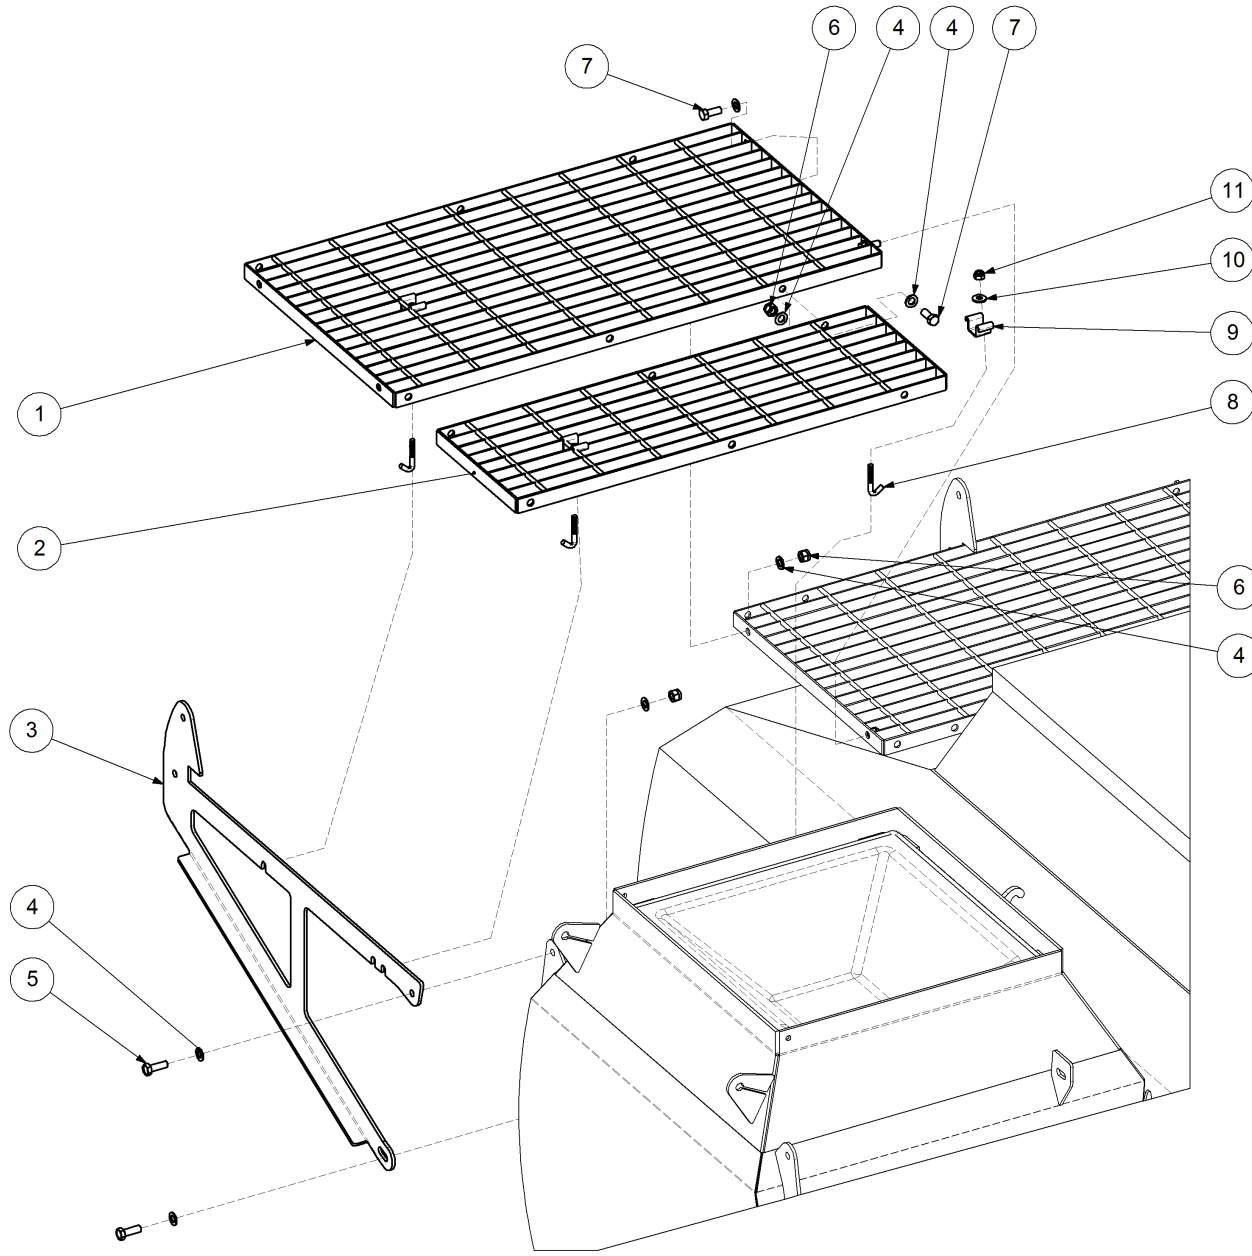

P/N 201450236 SSB Walkway Kit - 450L suits 3 Bin

Key	Part Number	Description	Qty
1	193453850	Walkway Panel	1
2	193243750	Walkway Panel	1
3	201600010	Walkway Bracket	1
4	085110000	Flat Washer 10 ID	10
5	050100308	Bolt Hex Hd M10 x 30	2
6	080121000	Nut M10 Nyloc	5
7	050100258	Bolt Hex Hd M10 x 25	3
8	057080000	J Bolt M8	3
9	204300003	Fixing Clip	3
10	085108000	Flat Washer 8 ID	3
11	080120800	Nut M8 Nyloc	3

Key	Part Number	Description	Qty