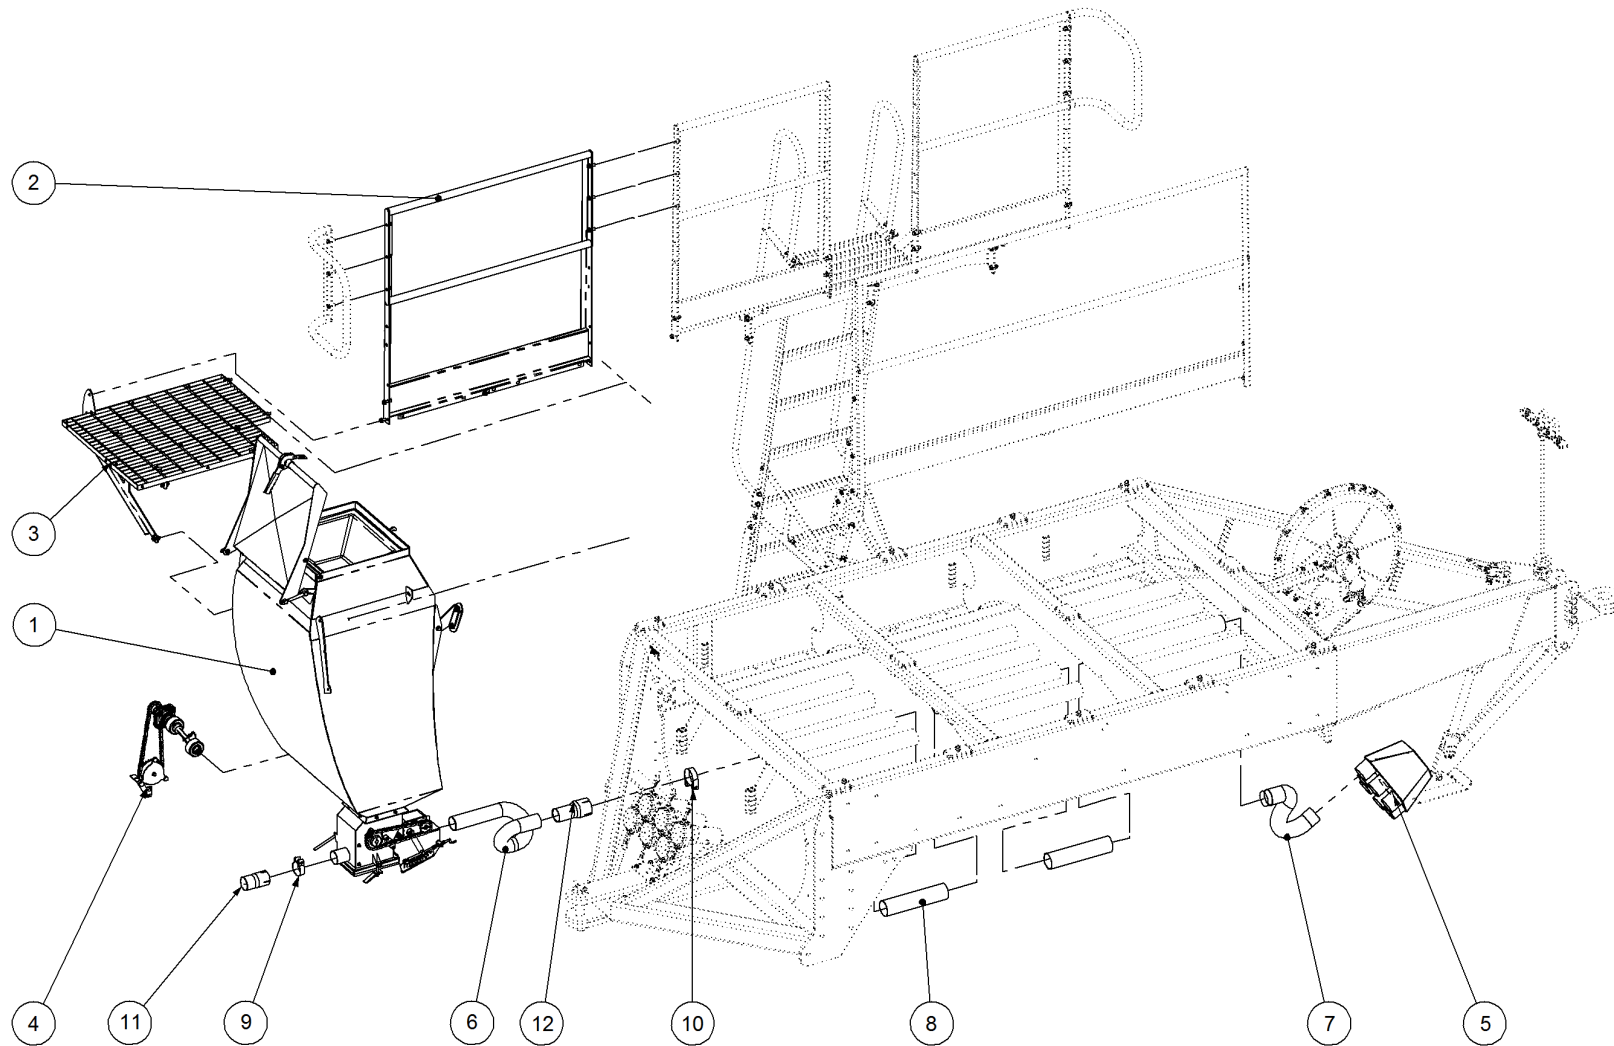

P/N 201450108   SSB Kit - 450L 1 Way Ground Drive

Key	Part Number	Description	Qty
1	201450200	SSB Sub Assembly - 450L 1 Way Ground Drive	1
2	201450211	SSB Handrail Kit - 450L suits 3 Bin	1
3	201450236	SSB Walkway Kit - 450L suits 3 Bin	1
4	290602801	Drive Kit - SSB 300L	1
5	259602009	Blower Outlet - 7 Outlet	1
6	109200064	Hose Ductaflex 63 Dia	1
7	109400076	Hose Ribbed Bore 76 Dia	1
8	109400076	Hose Ribbed Bore 76 Dia	2
9	100064067	Hose Clamp - Mikalor 64 - 67	1
10	100074079	Hose Clamp - Mikalor 74 - 79	1
11	208000048	Reducer 2-1/2" ID x 2-1/2" OD	1
12	208000075	Reducer 3" ID x 2-1/2" OD	1

Key	Part Number	Description	Qty