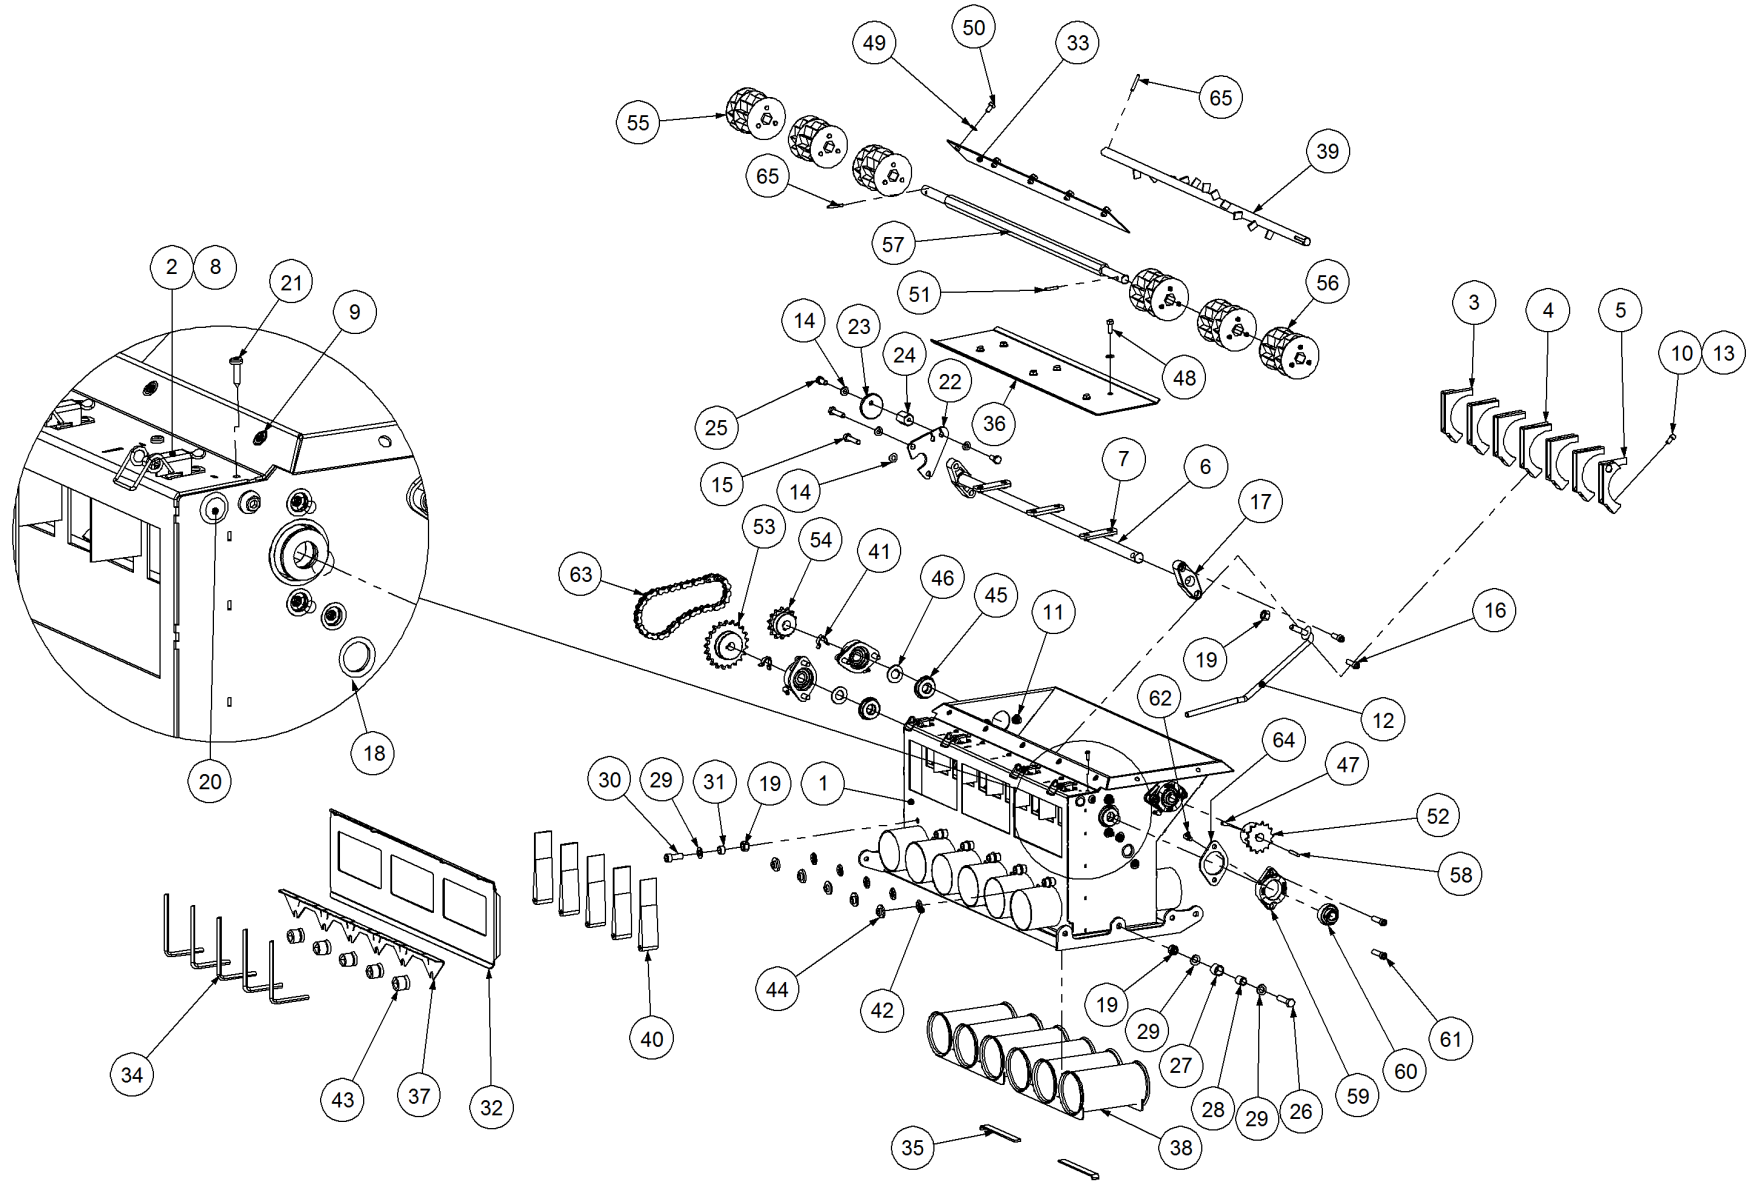

Key	Part Number	Description	Qty	Key	Part Number	Description	Qty
1	208600002	Metering Unit Body - 6 Way	1	38	208600063	Flow Thru Tube	2
2	193020504	Over Centre Clamp	4	39	208600081	Agitator Shaft - 6 Way	1
3	208400128	Spool Divider - LH	1	40	193008851	Vane - Metering Unit	5
4	208400126	Spool Divider	5	41	193003765	Retainer Clip - Sprocket	2
5	208400127	Spool Divider - RH	1	42	193001761	Retainer Clip	5
6	208600055	Cleanout Door Shaft - 6 Way	1	43	208400125	Seal Assy	5
7	030170061	Nut 1/4" UNC Huck	6	44	137308858	Bush 8mm	5
8	094303000	Pop Rivet 1/8" S/Steel	8	45	197161687	Seal 5/8" ID	4
9	030170061	Nut 1/4" UNC Huck	12	46	035316320	Flat Washer 5/8" ID S/Steel	4
10	010106012	Cap Screw 1/4" UNC x 1/2"	9	47	013110613	Grub Screw 1/4" UNC x 1/2"	1
11	030170081	Nut 5/16" UNC Huck	12	48	000060195	Bolt Hex Hd 1/4" UNC x 3/4"	6
12	208400051	Cleanout Door Handle	1	49	035106151	Flat Washer 1/4" ID	13
13	030130061	Nut 1/4" UNC Nyloc	2	50	000060135	Bolt Hex Hd 1/4" UNC x 1/2"	5
14	035108161	Flat Washer 5/16" ID	4	51	090105025	Roll Pin 3/16" x 1"	1
15	000080385	Bolt Hex Hd 5/16" UNC x 1-1/2"	2	52	290000032	Sprocket (Plastic) 1/2" BS x 14T - 5/8" ID	1
16	010208025	Cap Screw 5/16" BSW x 1"	2	53	126132106	Sprocket (Plastic) 1/2" BS x 21T - 5/8" ID	1
17	137308846	Bush	2	54	126131405	Sprocket (Plastic) 1/2" BS x 14T - 5/8" ID	1
18	197192535	O'Ring - 3/4" ID x 1" OD x 0.139"	2	55	208400093	Spool Assembly - RH	3
19	030130101	Nut 3/8" UNC Nyloc	9	56	208400092	Spool Assembly - LH	3
20	197000127	Blank Off Plug	2	57	208600065	Spool Shaft - 6 Way	1
21	009408000	Screw 8g x 5/8"	7	58	182047430	Key 4.75 x 4.75 x 30mm	1
22	208400062	Chain Tensioner Bracket	1	59	136520300	Bearing Housing	4
23	208400061	Chain Tensioner Block	1	60	135320210	Bearing - 5/8" ID	4
24	208400064	Chain Tensioner Spacer	1	61	010208032	Cap Screw 5/16" BSW x 1-1/4"	8
25	000080195	Bolt Hex Hd 5/16" UNC x 3/4"	2	62	111206675	Grease Nipple 1/4" UNF - 67.5°	4
26	000100385	Bolt Hex Hd 3/8" UNC x 1-1/2"	2	63	125140211	Chain Assy 1/2" AS (35 L + CL)	1
27	208400077	Latch Bearing	2	64	197001626	Gasket (Small) - Bearing	4
28	208400089	Latch Bearing Spacer	2	65	090105032	Roll Pin 3/16" x 1-1/4"	2
29	035110191	Flat Washer 3/8" ID	10				
30	010110025	Cap Screw 3/8" UNC x 1"	6				
31	208400076	Indent Plate Spacer - 4 Way	6				
32	208600110	Inspection Window & Seal	1				
33	208600120	Spool Cover Plate	1				
34	208400101	Vane Handle	5				
35	208400073	Clip - Flow Through Tube	2				
36	208600047	Cleanout Door - 6 Way	1				
37	208600064	Indent Plate - Vane Lever - 6 Way	1