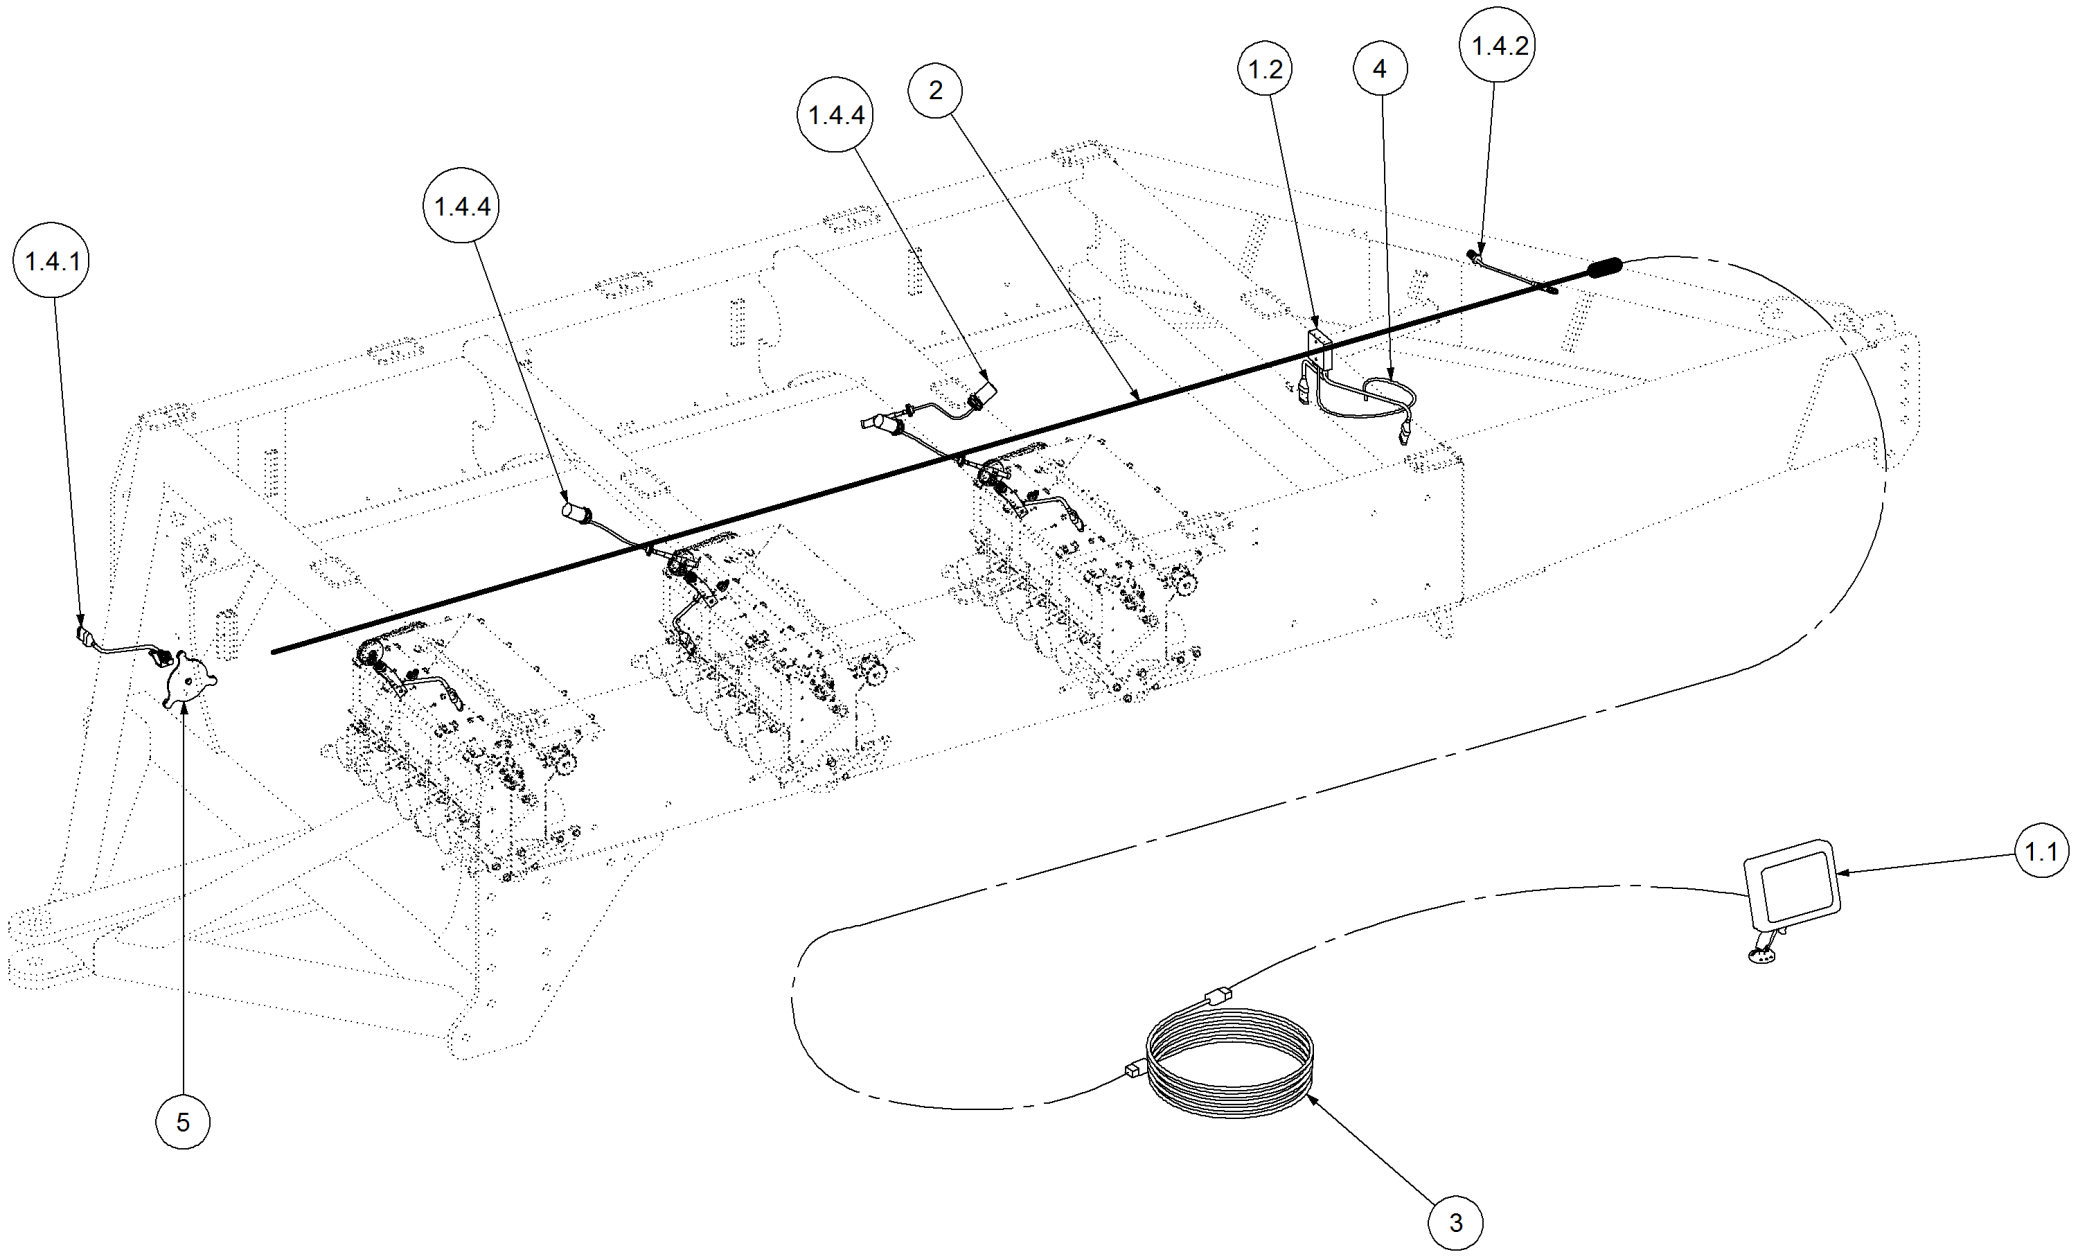

P/N 156590011 Stauff Clamp Kit

Key	Part Number	Description	Qty
1	156263000	Clamp Top Plate	6
2	156243220	Clamp Pipe Double 22 Dia	12
3	156265000	Clamp Top Plate	2
4	156245380	Clamp Pipe Double 38 Dia	2
5	050080458	Bolt Hex Hd M8 x 45	6
6	050080608	Bolt Hex Hd M8 x 60	2
7	156330000	Stacking Bolt Double	6
8	156180008	Stauff Rail Nut M8	8
9	156565000	Locking Plate Double	6

Key	Part Number	Description	Qty