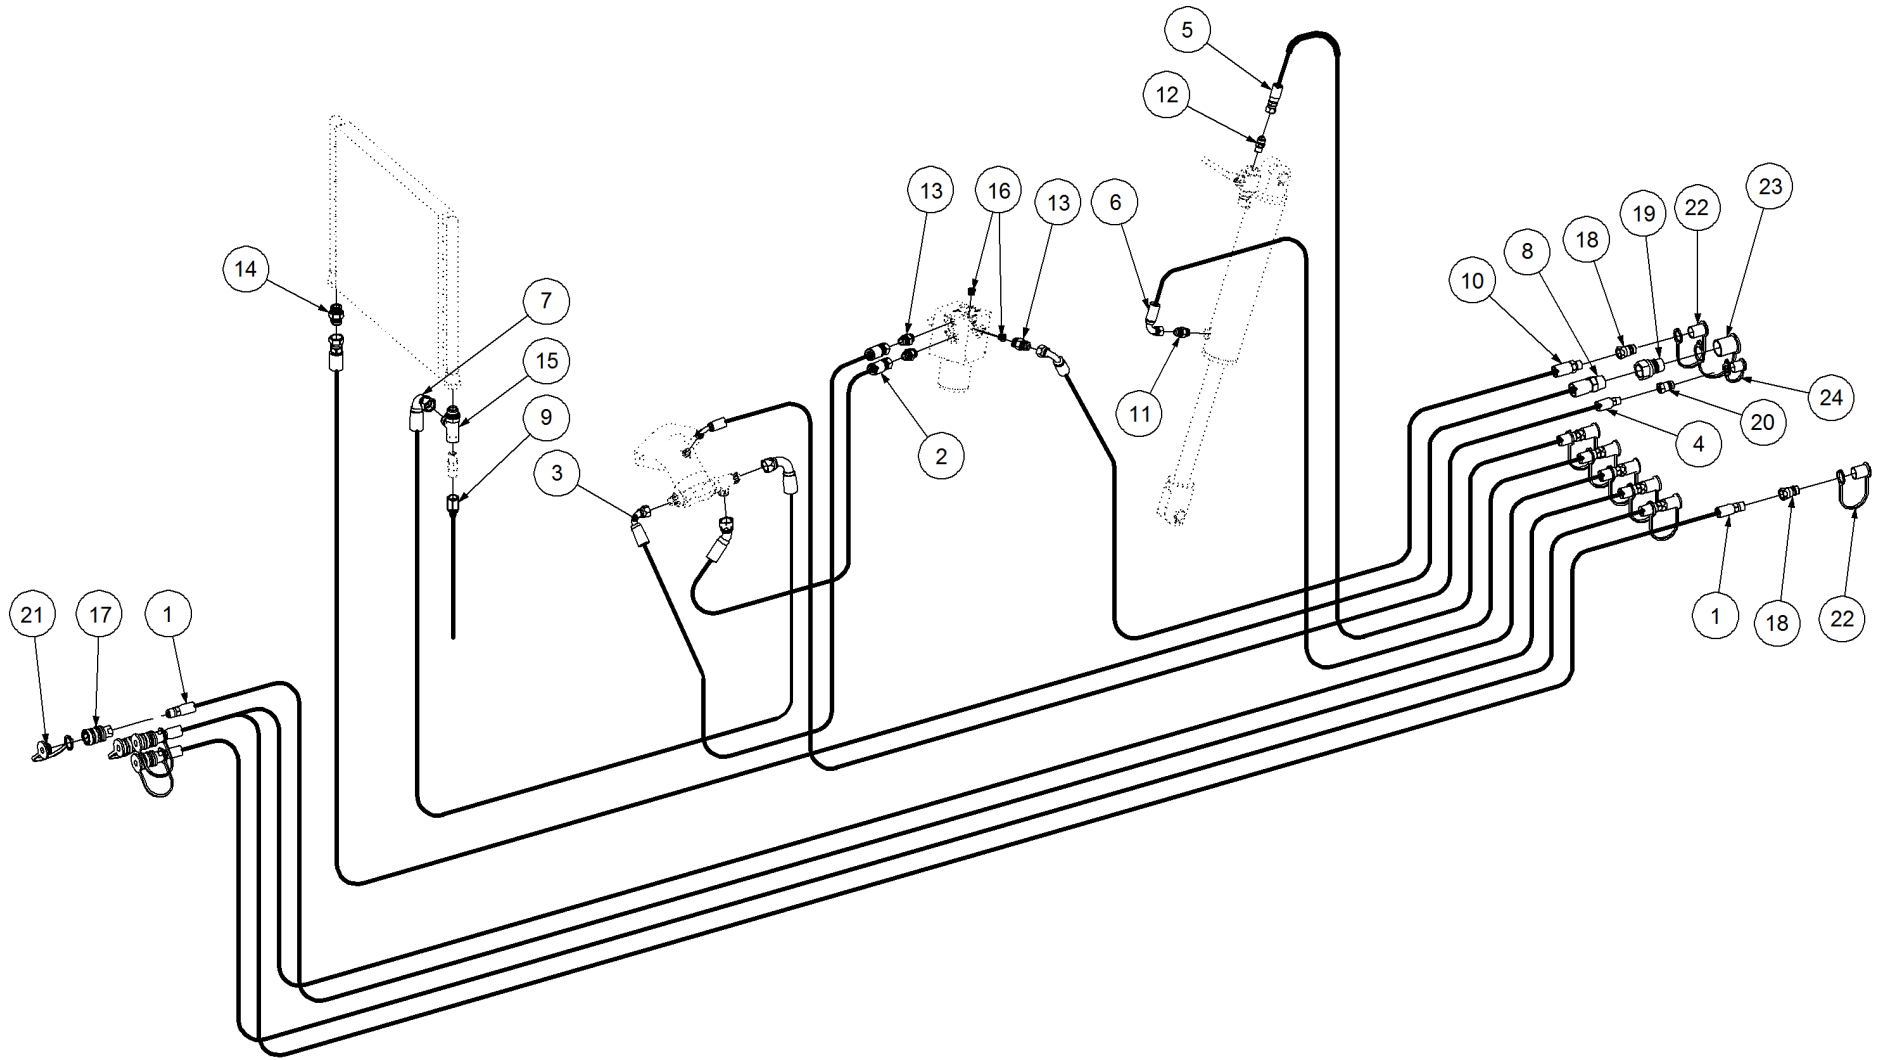

P/N 150000058

Hydraulic Hose & Fittings Kit

Key	Part Number	Description	Qty
1	150000005	Hyd Hose 1/2" DWB x 7868 Lg	4
2	150000028	Hyd Hose 5/8" DWB x 741 Lg	1
3	150000013	Hyd Hose 5/8" DWB x 727 Lg	1
4	150000015	Hyd Hose 3/8" SWB x 3438 Lg	1
5	150000009	Hyd Hose 1/2" DWB x 2569 Lg	1
6	150000017	Hyd Hose 1/2" DWB x 3069 Lg	1
7	150000011	Hyd Hose 3/4" SWB x 1509 Lg	1
8	150000019	Hyd Hose 3/4" SWB x 4678 Lg	1
9	150000021	Hyd Hose 1/2" SFB x 1023 Lg	1
10	150000024	Hyd Hose 5/8" DWB x 3774 Lg	1
11	1528F5OX-S	Fitting - Connector 3/4" JicM x 3/4" UnoM	1
12	1528F3MX-S	Fitting - Connector 3/4" JicM x 3/8" BsptM	1
13	15210F5OX-S	Fitting - Connector 7/8" JicM x 7/8" UnoM	3
14	15212F5OX-S	Fitting - Connector 1-1/16" JicM x 1-1/16" UnoM	1
15	152JB7037	Fitting - Tee 1/2" BspF x 1-1/16" JicM x 1-1/16" UnoM	1
16	1526HP5ON-S	Fitting - Plug 9/16" UnoM	2
17	1524250-4	Coupling Q/R Female - 1/2" NptF	4
18	1528010-4	Coupling Q/R Male - 1/2" NptF	7
19	1524010-6PBSPP	Coupling Q/R Male - 1" BspF	1
20	1524010-3P	Coupling Q/R Male (popet) - 3/8" NptF	1
21	1525205-4M	Dust Plug - 1/2"	4
22	1525209-4M	Dust Cap - 1/2"	7
23	1525209-6	Dust Cap - 1"	1
24	1525209-3M	Dust Cap - 3/8"	1

Key	Part Number	Description	Qty