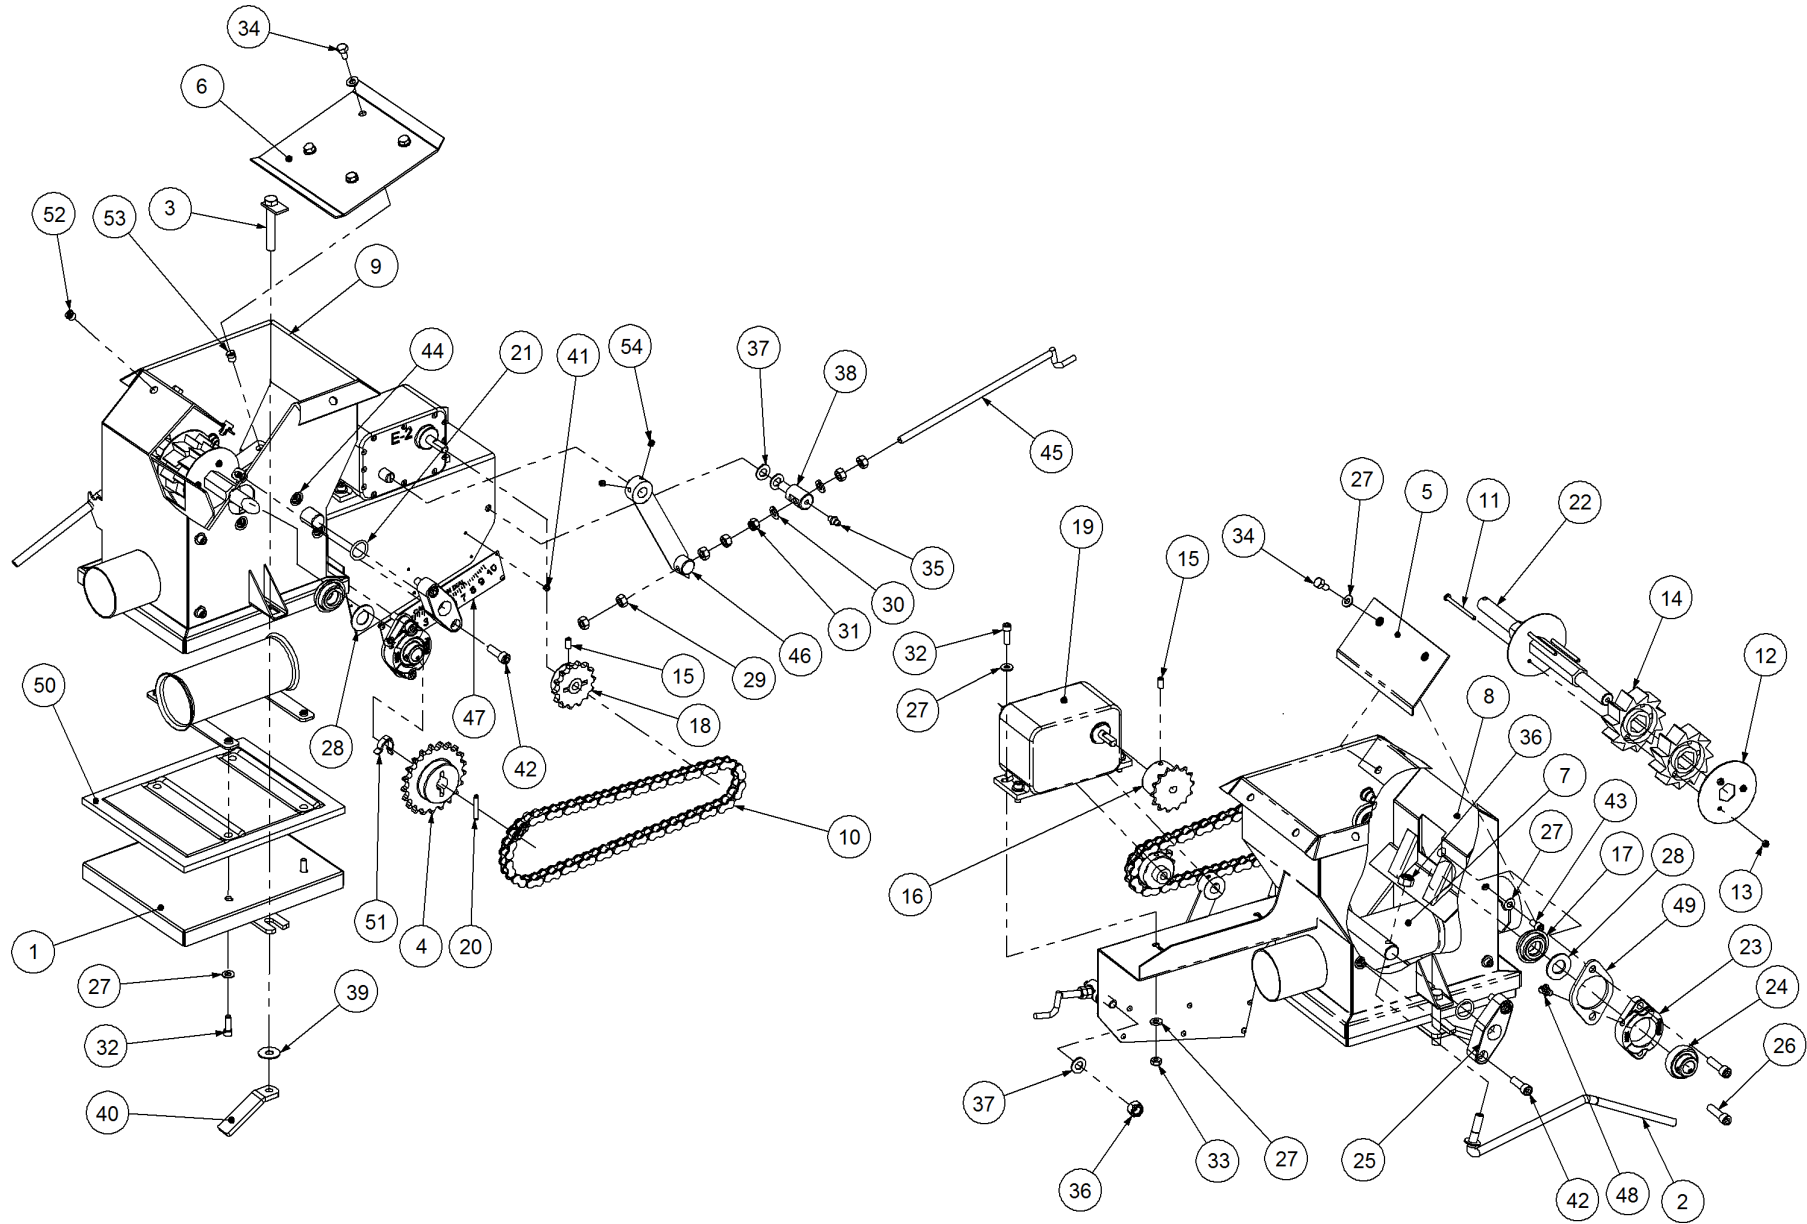

P/N 208100000 Metering Unit SSB - 1 Way Ground Drive

Key	Part Number	Description	Qty	Key	Part Number	Description	Qty
1	208100026	Bottom Door - SSB	1	33	030130061	Nut 1/4" UNC Nyloc	4
2	208100051	Cleanout Door Handle - SSB	1	34	000060135	Bolt Hex Hd 1/4" UNC x 1/2"	6
3	208100061	Bottom Door Bolt - SSB	2	35	111206000	Grease Nipple 1/4" UNF	1
4	208100095	Sprocket (Plastic) 1/2" BS x 21T	1	36	030130101	Nut 3/8" UNC Nyloc	2
5	208100071	Coarse Seeds Plate - SSB	1	37	035110191	Flat Washer 3/8" ID	3
6	208100047	Clean Out Door - SSB	1	38	290601007	Screw Swivel	1
7	208100028	Flow Through Tube	1	39	035110251	Flat Washer 3/8" ID	2
8	208100020	Port Plate - 1 Way	1	40	208100060	Handle - Bottom Door Fastener	2
9	208100002	Metering Unit SSB - 1 Way	1	41	094103001	Pop Rivet 1/8" Aluminium	6
10	208125002	Chain 1/2" AS Simplex	1	42	010208025	Cap Screw 5/16" BSW x 1"	4
11	059604060	Bolt Pan Hd M4 x 60	3	43	010106012	Cap Screw 1/4" UNC x 1/2"	4
12	193001905	Spool Washer	2	44	030170081	Nut 5/16" UNC Huck	8
13	080310041	Nut M4 S/Steel	3	45	209600001	Indicator Adjusting Screw	1
14	197018845	Spool	2	46	208100111	Calibration Indicator	1
15	013110613	Grub Screw 1/4" UNC x 1/2"	2	47	192017841	Calibration Dial	1
16	290000036	Sprocket (Plastic) 1/2" BS x 14T - 3/8" ID	1	48	111206675	Grease Nipple 1/4" UNF - 67.5°	2
17	197161687	Seal 5/8" ID	2	49	197001626P	Gasket (Small) - Bearing	2
18	208400167	Sprocket (Plastic) 1/2" BS x 14T	1	50	208100016	Door Rubber - SSB	1
19	130000020	Zero Max E2 Gear Box	1	51	193003765	Retainer Clip - Sprocket	1
20	090105032	Roll Pin 3/16" x 1-1/4"	1	52	030170001	Nut 1/4" UNC Huck	2
21	197192535	O'Ring - 3/4" ID x 1" OD x 0.139"	2	53	030170061	Nut 1/4" UNC Huck	4
22	208100100	Spool Shaft - SSB	1	54	013110606	Grub Screw 1/4" UNC x 1/4"	2
23	136520300	Bearing Housing	2				
24	135320210	Bearing - 5/8" ID	2				
25	137308846	Bush	2				
26	010208032	Cap Screw 5/16" BSW x 1-1/4"	4				
27	035106151	Flat Washer 1/4" ID	22				
28	035316320	Flat Washer 5/8" ID S/Steel	2				
29	030110081	Nut 5/16" UNC	6				
30	035108161	Flat Washer 5/16" ID	2				
31	030130081	Nut 5/16" UNC Nyloc	1				
32	010106019	Cap Screw 1/4" UNC x 3/4"	8