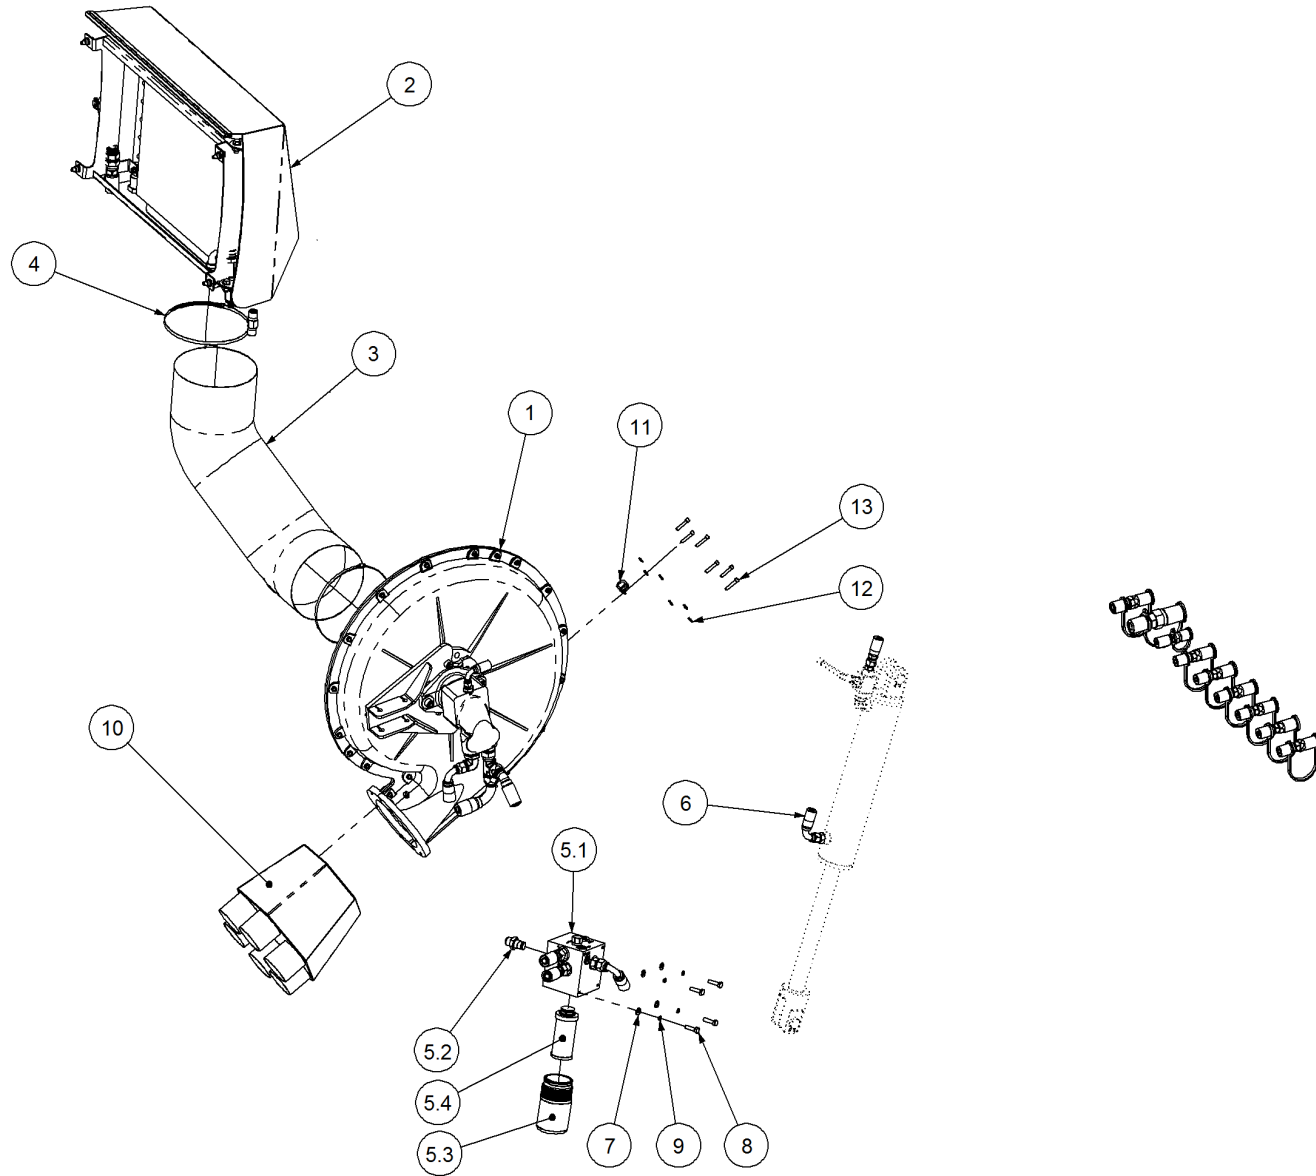

P/N 250000011 Blower Kit - Volvo

Key	Part Number	Description	Qty	Key	Part Number	Description	Qty
1	250902003	Blower - Volvo (90 Deg)	1				
2	205600010	Cooler Assy	1				
3	205001000	Hose - 8" Nyladuct	1				
4	101178229	Hose Clamp - 178 - 229	2				
5	254000002	Anti Cavity Manifold	1				
5.1	161000003	Anti Cavity Manifold	1				
5.2	161000005	HI-VT Indicator	1				
5.3	254000001	Filter Bowl	1				
5.4	159424400	Filter Element	1				
6	150000058	Hydraulic Hose & Fittings Kit	1				
7	085108000	Flat Washer 8 ID	4				
8	050080258	Bolt Hex Hd M8 x 25	4				
9	086108000	Spring Washer 8 ID	4				
10	259602000	Blower Outlet - 6 Outlet	1				
11	115001351	Cable Clamp 18mm	1				
12	035106151	Flat Washer 1/4" ID	6				
13	010106032	Cap Screw 1/4" UNC x 1-1/4"	6