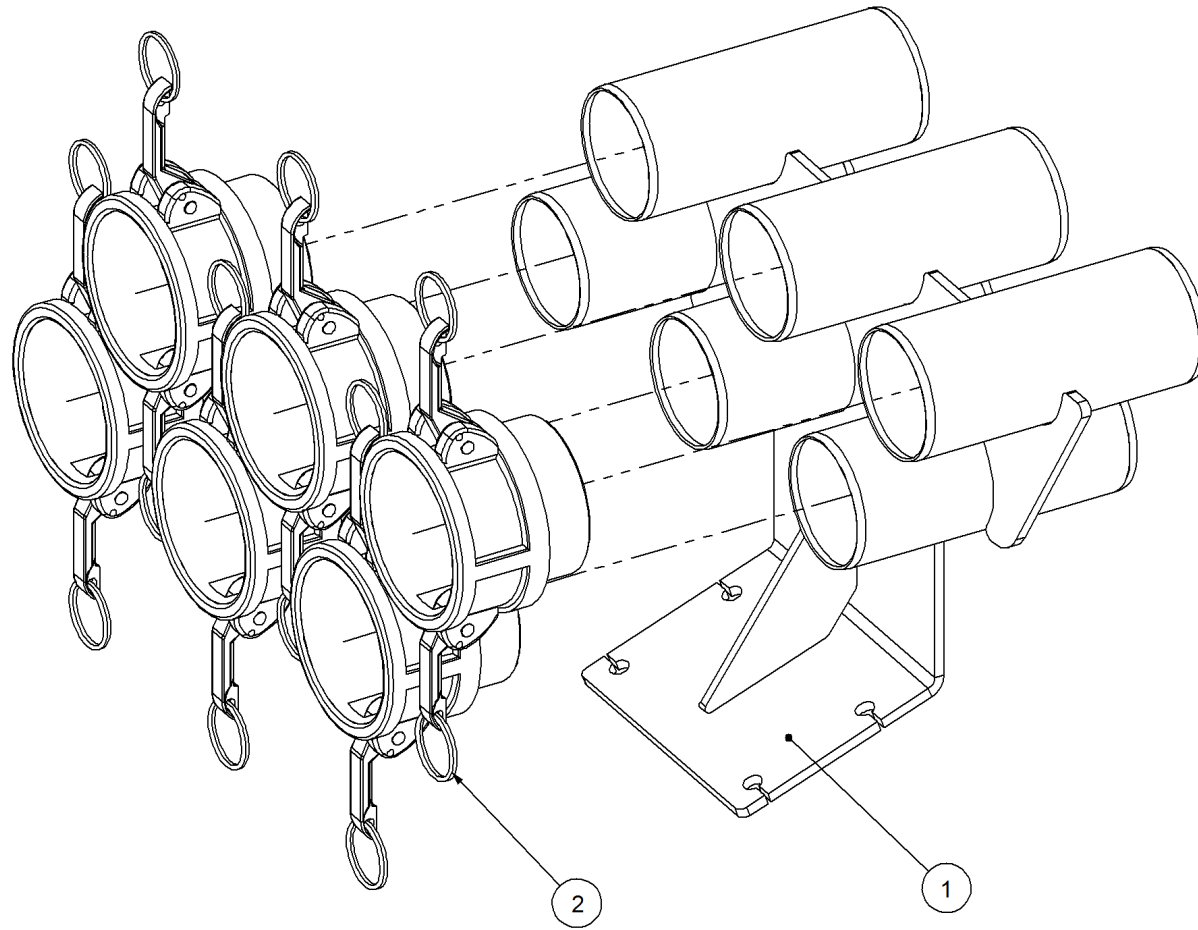

P/N 212302035 Breakaway & Coupling Assy

Key	Part Number	Description	Qty
1	212302036	Breakaway Mount	1
2	108000176	Coupling - 3" Female	6

Key	Part Number	Description	Qty