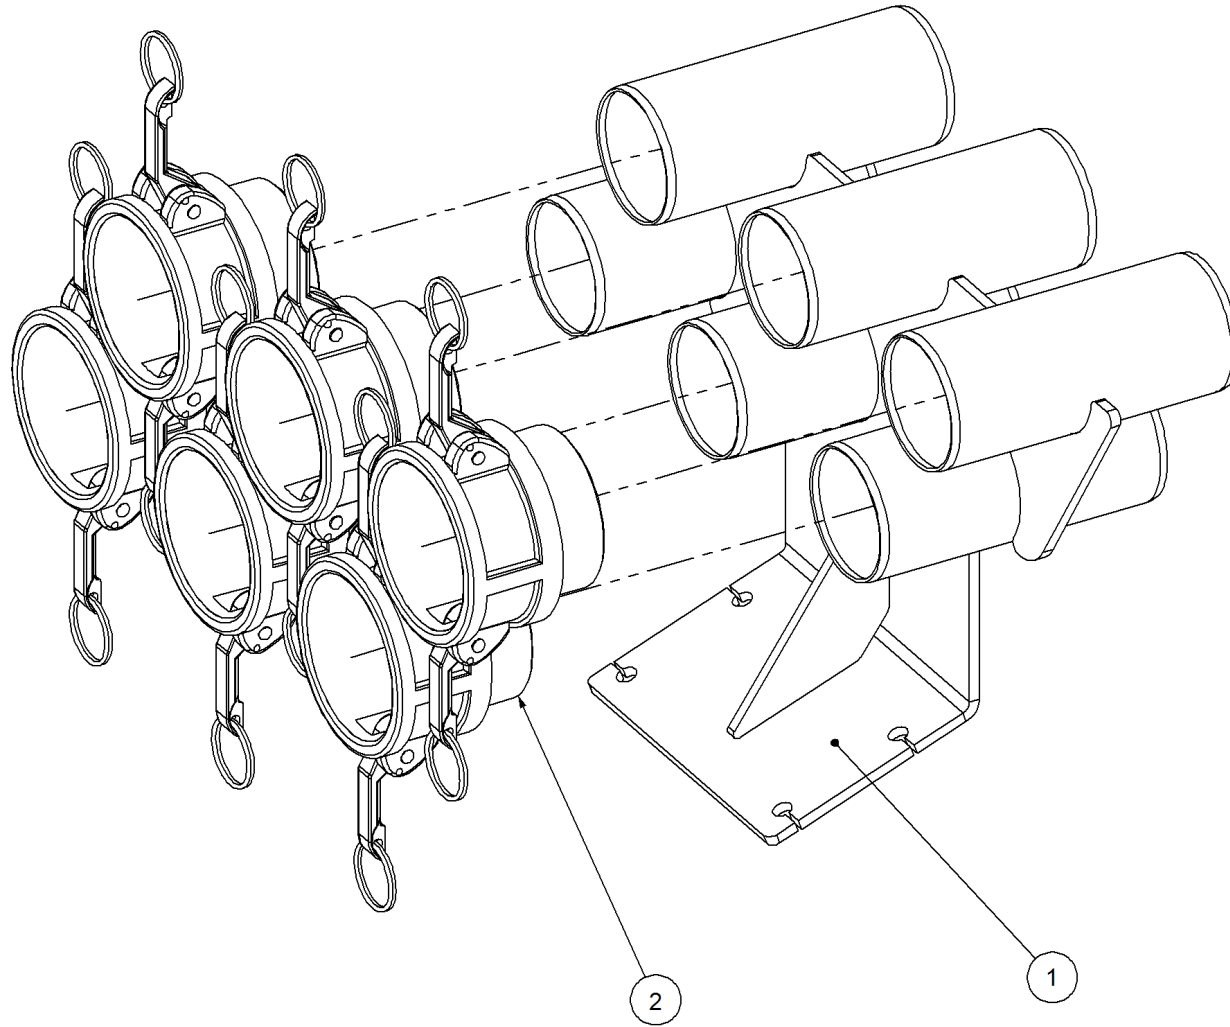

P/N 212302045 Breakaway & Coupling Assy

Key	Part Number	Description	Qty
1	212302046	Breakaway Mount	1
2	108000176	Coupling - 3" Female	6

Key	Part Number	Description	Qty