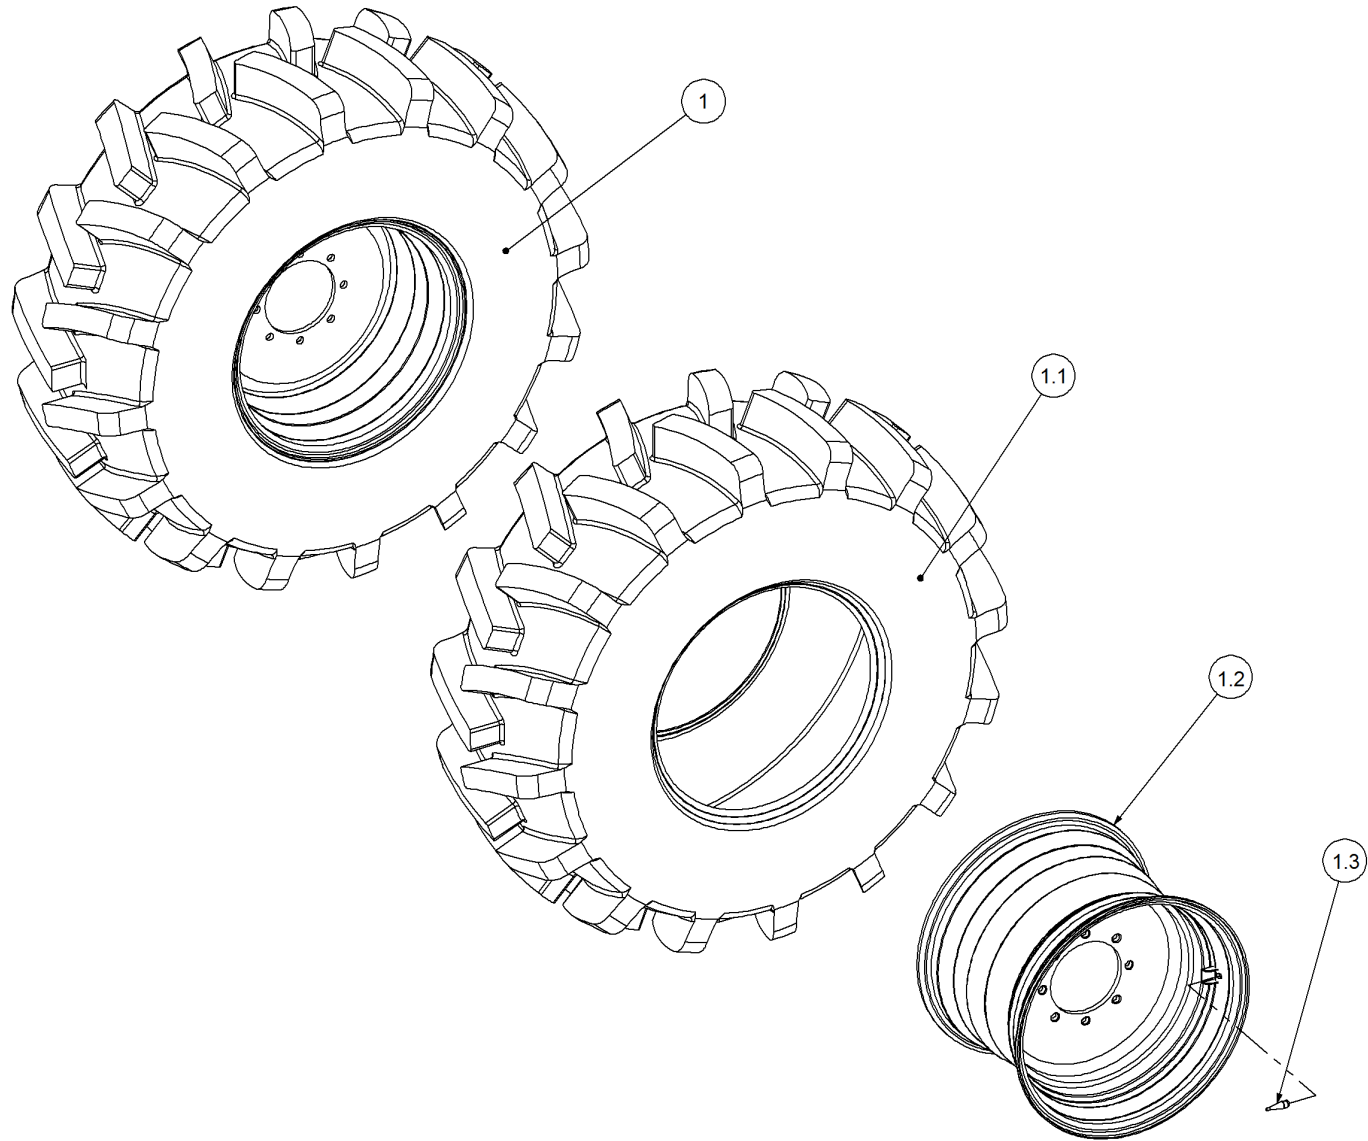

P/N 242900000 Axle Hub & Stub - Drive - 6.5T (8 stud) x 3.0m

Key	Part Number	Description	Qty
1	242900001	Axle - Drive	1
2	111103000	Grease Nipple 1/8" BSP	1
3	060108030	Cap Screw M8 x 30	4
4	249092002	Axle Nut 1-1/2"	1
5	080161801	Wheel Nut M18	8
6	135030311	Bearing Tapered Roller 55 ID	1
7	139092006	Hub - 8 stud	1
8	139092007	Grease Cap	1
9	056180600	Wheel Stud M18	8
10	060108050	Cap Screw M8 x 50	4
11	135032216	Bearing Tapered Roller 80 ID	1
12	139092009	Wear Ring	1
13	139092008	Seal 100 ID	1
14	092206080	Split Pin 6.3 Dia x 80	1
15	000080255	Bolt Hex Hd 5/16" UNC x 1"	1
16	036108000	Spring Washer 5/16" ID	1
17	290000002	Retainer Washer	1
18	115005314	Electric Clutch w/- 18T Sprocket	1
19	030130111	Nut 7/16" UNC Nyloc	8
20	136220500	Bearing Housing - 4 Bolt	2
21	000110505	Bolt Hex Hd 7/16" x 2" UNC	8
22	135520525	Bearing - 1" ID	2
23	290000003	Clutch Shaft	1
24	182070830	Key 7 x 8 x 30 Lg	1
25	249063000	Chain 5/8" Simplex O'ring	1
26	115001512	Cable Clamp	2
27	094105000	Pop Rivet 3/16" Steel	2
28	131210490	Drive Shaft & Universal	1
29	035108161	Flat Washer 5/16" ID	16
30	240000000	Bush	1
31	111206450	Grease Nipple 1/4" UNF - 45°	2
32	249150543	Sprocket Plate 5/8" BS x 54T	1

Key	Part Number	Description	Qty