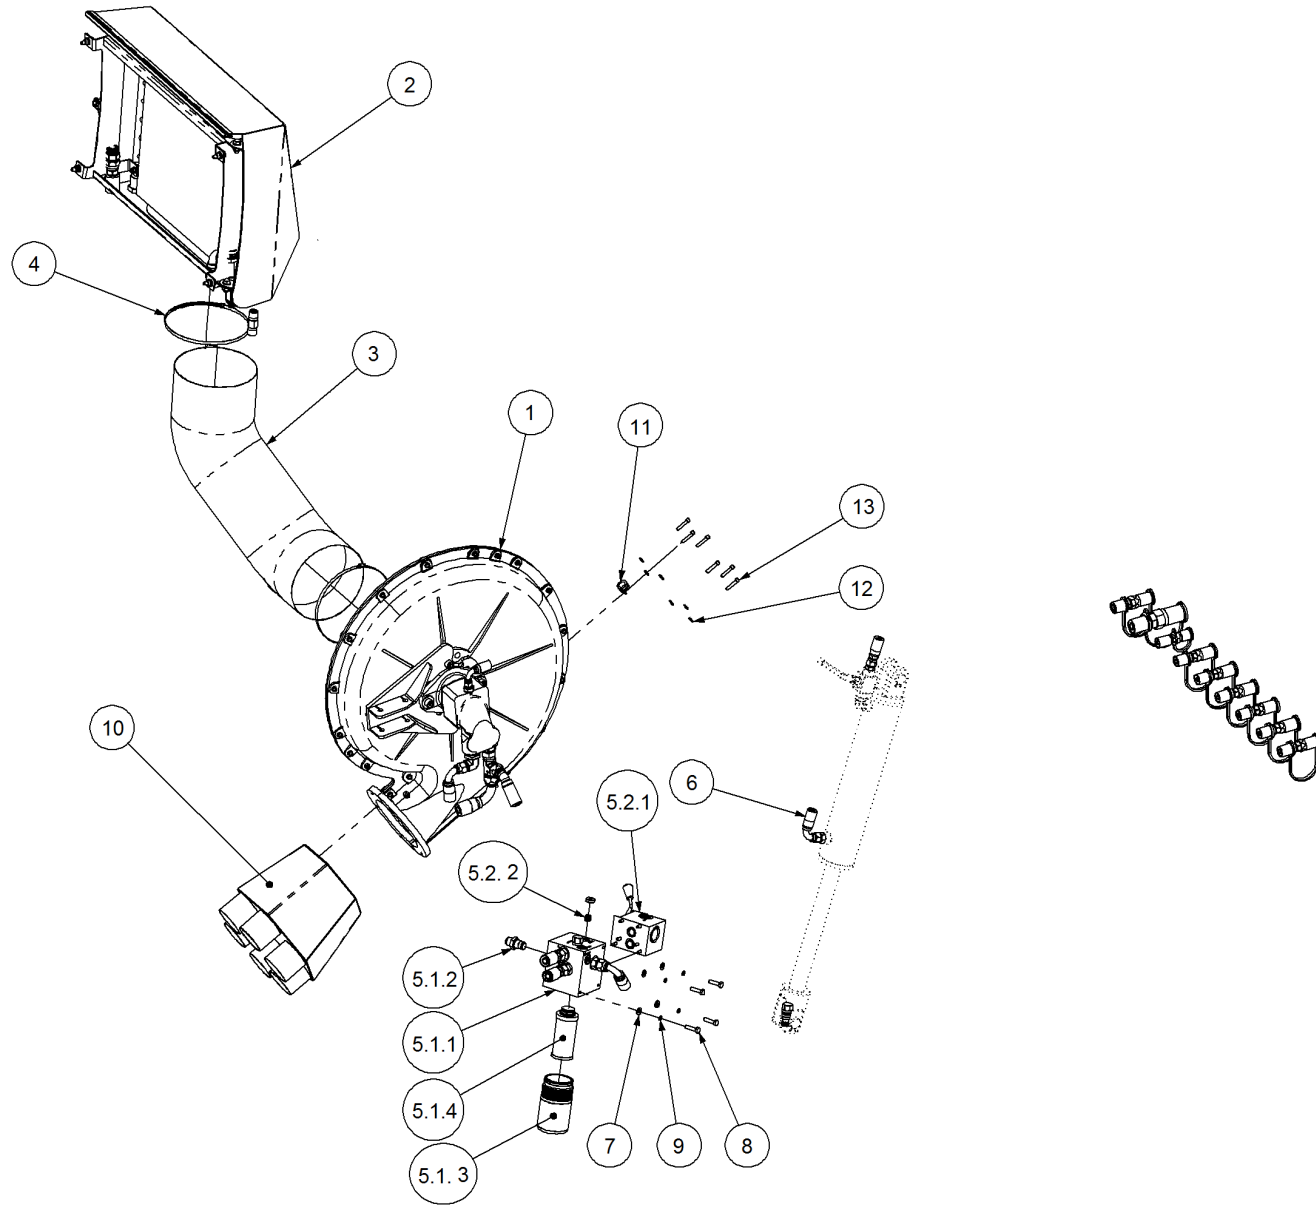

P/N 250000111 Blower Kit - Volvo w/- Diverter Valve

Key	Part Number	Description	Qty
1	250902003	Blower - Volvo (90 Deg)	1
2	205600010	Cooler Assy	1
3	205001000	Hose - 8" Nyladuct	1
4	101178229	Hose Clamp - 178 - 229	2
5	254000006	Anti Cavity Manifold & Diverter Valve	1
5.1	254000002	Anti Cavity Manifold	1
5.1.1	161000003	Anti Cavity Manifold	1
5.1.2	161000005	HI-VT Indicator	1
5.1.3	254000001	Filter Bowl	1
5.1.4	159424400	Filter Element	1
5.2	254000003	Diverter Valve	1
5.2.1	161000004	Diverter Valve 6 Bolt Version	1
5.2.2	013451313	Fitting - Plug 1/4" BspM	1
6	150000058	Hydraulic Hose & Fittings Kit	1
7	085108000	Flat Washer 8 ID	4
8	050080258	Bolt Hex Hd M8 x 25	4
9	086108000	Spring Washer 8 ID	4
10	259602000	Blower Outlet - 6 Outlet	1
11	115001351	Cable Clamp 18mm	1
12	035106151	Flat Washer 1/4" ID	6
13	010106032	Cap Screw 1/4" UNC x 1-1/4"	6

Key	Part Number	Description	Qty