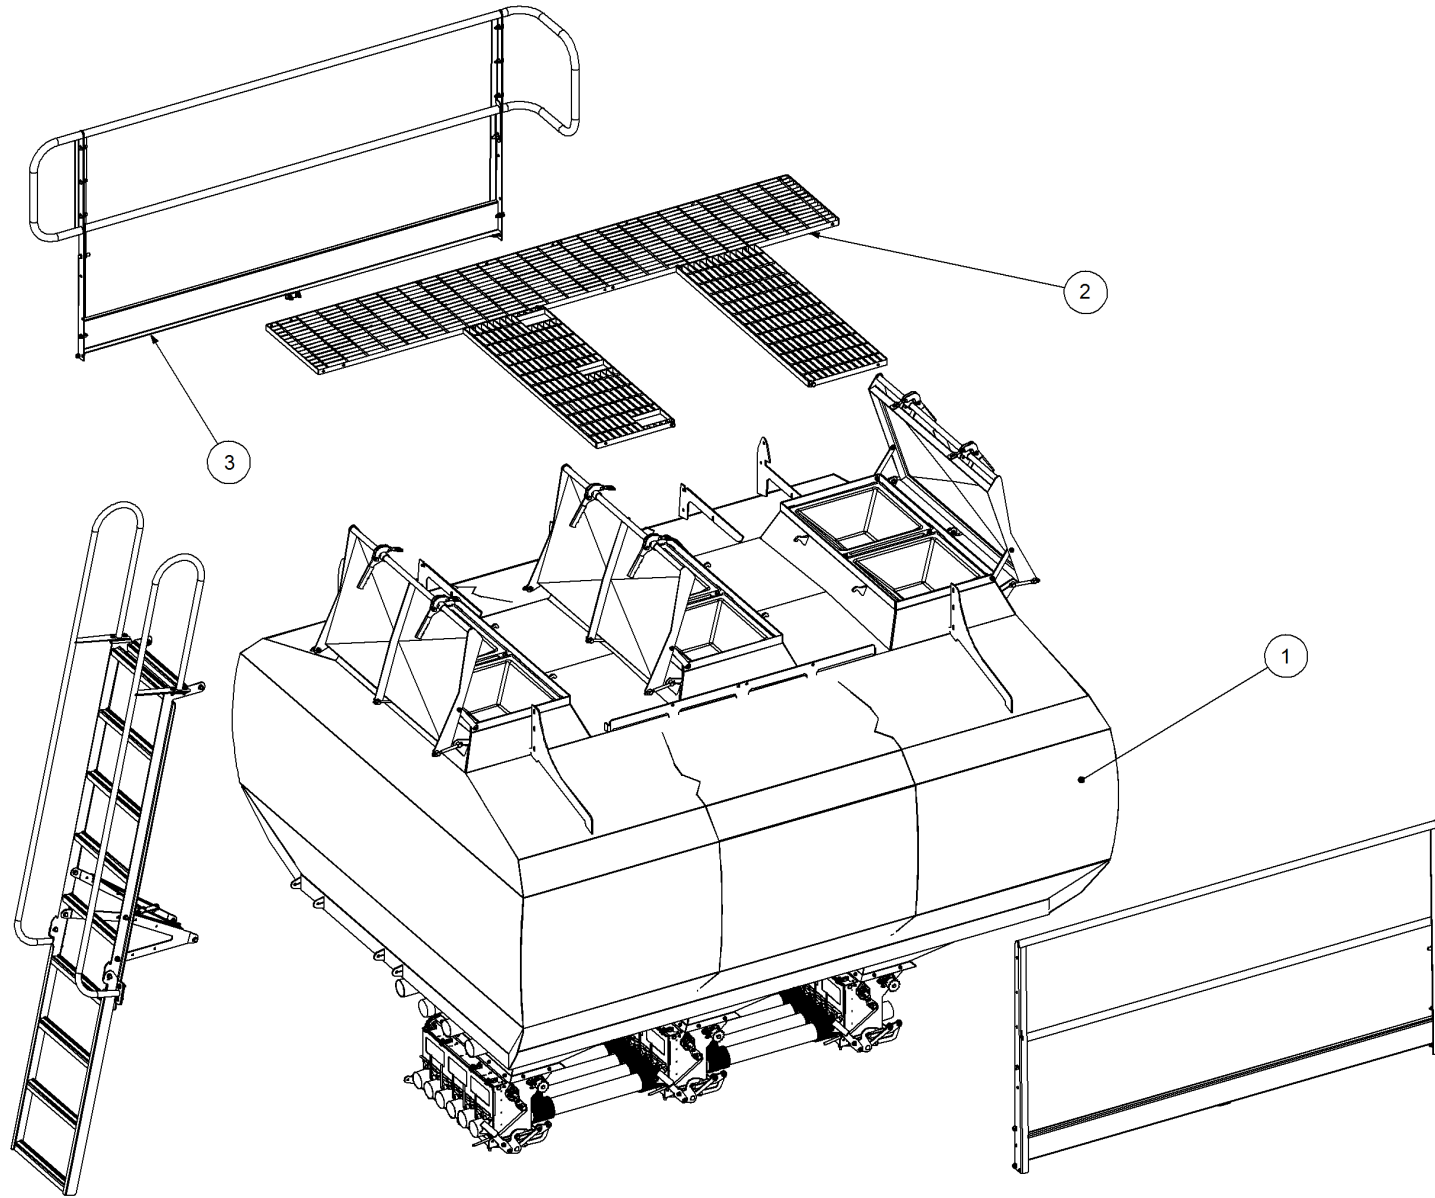

P/N 200903000

Bin Assembly - 9000 3 Bin

Key	Part Number	Description	Qty
1	200903250	Bin Sub Assembly - 9000 3 Bin	1
2	200903215	Walkway Kit - 9000 3 Bin	1
3	200903210	Handrail Kit - 9000 3 Bin	1

Key	Part Number	Description	Qty