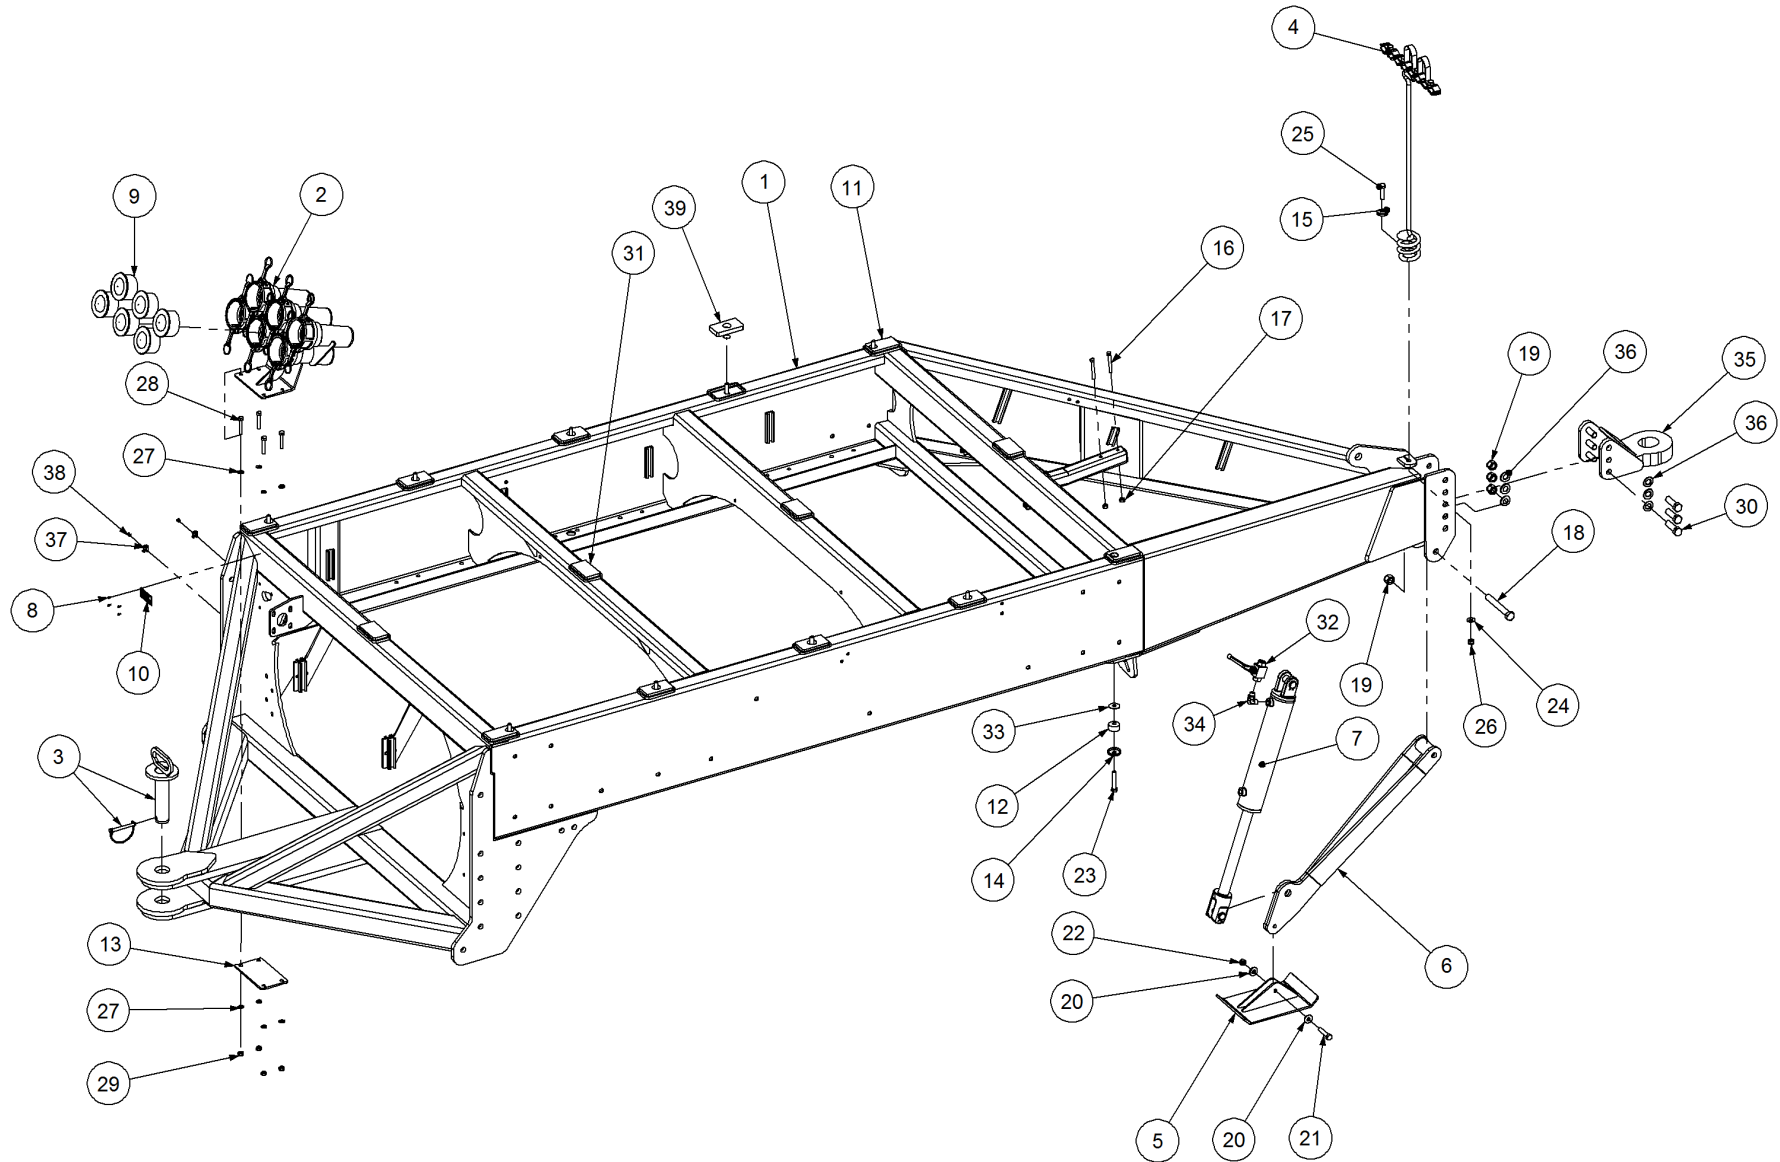

P/N 212603038

Chassis Kit - TB 3 Bin - 2" Pin on Rear

Key	Part Number	Description	Qty
1	212603003	Chassis - TB 3 Bin	1
2	212302045	Breakaway & Coupling Assy	1
3	233360073	Drawbar Pin - 8" x 2"	1
4	321191450	Hydraulic Hose Stand	1
5	235160011	Jack Foot	1
6	235160015	Jack Leg	1
7	300230120	Hydraulic Cylinder	1
8	059610000	Drive Screw 6g x 3/8"	4
9	108000075	Plug - 3" Female	6
10	196008038	Serial Number Plate	1
11	219001002	Bin Pad - End Hole	4
12	197401320	Bin Rubber - 13 ID x 40 OD x 20	10
13	212602046	Breakaway Bolt Plate	1
14	219000001	Cupped Washer	10
15	235160008	Hose Stand Washer	1
16	000100755	Bolt Hex Hd 3/8" UNC x 3"	2
17	030130101	Nut 3/8" UNC Nyloc	2
18	000191505	Bolt Hex Hd 3/4" UNC x 6"	1
19	030130191	Nut 3/4" UNC Nyloc	7
20	035113250	Flat Washer 1/2" ID	2
21	000130635	Bolt Hex Hd 1/2" UNC x 2-1/2"	1
22	030130131	Nut 1/2" UNC Nyloc	1
23	000130705	Bolt Hex Hd 1/2" UNC x 2-3/4"	10
24	085112000	Flat Washer 12 ID	1
25	050120508	Bolt Hex Hd M12 x 50	1
26	080121200	Nut M12 Nyloc	1
27	085110000	Flat Washer 10 ID	8
28	050100608	Bolt Hex Hd M10 x 60	4
29	080121000	Nut M10 Nyloc	4
30	000190638	Bolt Hex Hd 3/4" UNC x 2-1/2"	6
31	197116213	Bin Pad	4
32	BKHG38-1125	Ball Valve Stauff - BKH DN10 G3/8	1

Key	Part Number	Description	Qty
33	035101238	Flat Washer 1/2" ID	10
34	152S89-0612	Fitting - Elbow 90° 3/8"BsptM x 3/4" UnoM	1
35	234100001	Hitch suits TB & Allrounder	1
36	035119380	Flat Washer 3/4" ID	12
37	115001512	Cable Clamp	4
38	094105000	Pop Rivet 3/16" Steel	4
39	219001001	Bin Pad - Centre Hole	6