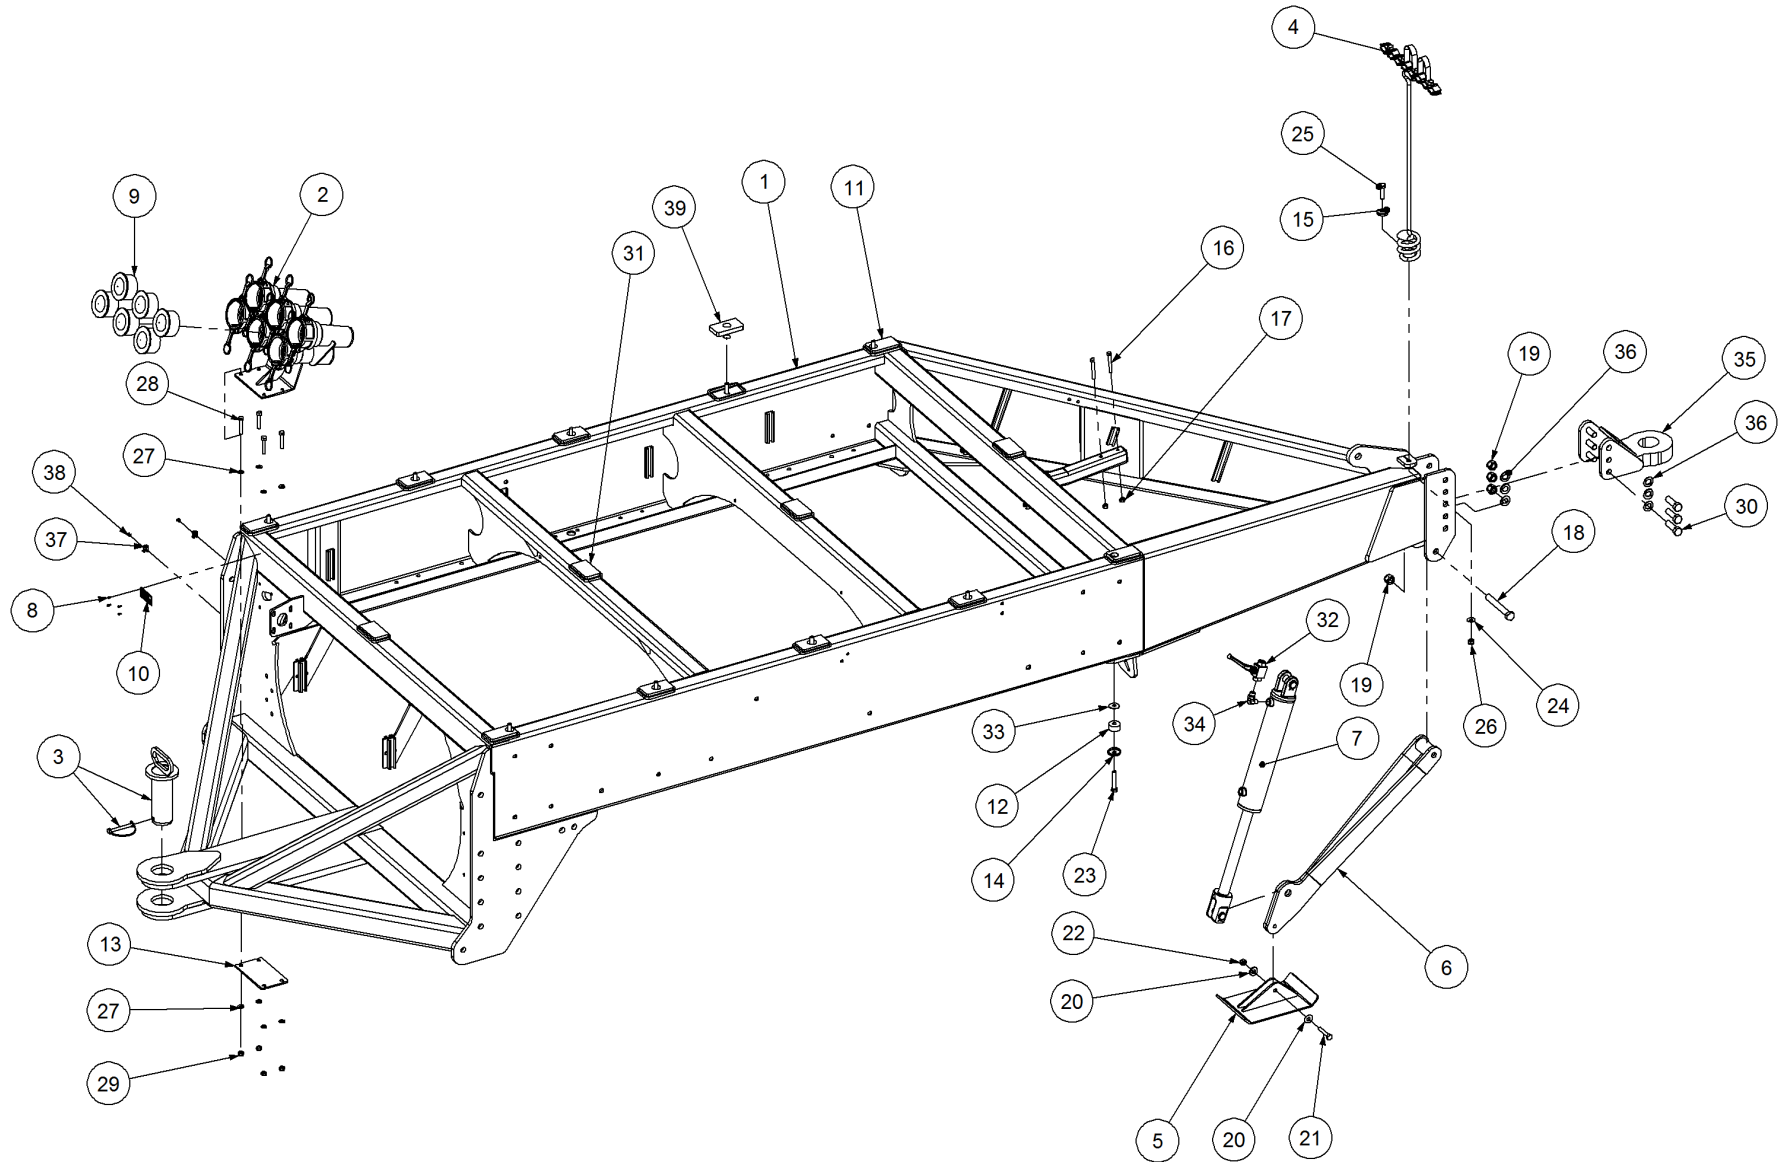

P/N 212603037

Chassis Kit - TB 3 Bin - 3" Pin on Rear

Key	Part Number	Description	Qty
1	212603002	Chassis - TB 3 Bin	1
2	212302045	Breakaway & Coupling Assy	1
3	233360067	Drawbar Pin - 8" x 3"	1
4	321191450	Hydraulic Hose Stand	1
5	235160011	Jack Foot	1
6	235160015	Jack Leg	1
7	300230120	Hydraulic Cylinder	1
8	059610000	Drive Screw 6g x 3/8"	4
9	108000075	Plug - 3" Female	6
10	196008038	Serial Number Plate	1
11	219001002	Bin Pad - End Hole	4
12	197401320	Bin Rubber - 13 ID x 40 OD x 20	10
13	212602046	Breakaway Bolt Plate	1
14	219000001	Cupped Washer	10
15	235160008	Hose Stand Washer	1
16	000100755	Bolt Hex Hd 3/8" UNC x 3"	2
17	030130101	Nut 3/8" UNC Nyloc	2
18	000191505	Bolt Hex Hd 3/4" UNC x 6"	1
19	030130191	Nut 3/4" UNC Nyloc	7
20	035113250	Flat Washer 1/2" ID	2
21	000130635	Bolt Hex Hd 1/2" UNC x 2-1/2"	1
22	030130131	Nut 1/2" UNC Nyloc	1
23	000130705	Bolt Hex Hd 1/2" UNC x 2-3/4"	10
24	085112000	Flat Washer 12 ID	1
25	050120508	Bolt Hex Hd M12 x 50	1
26	080121200	Nut M12 Nyloc	1
27	085110000	Flat Washer 10 ID	8
28	050100608	Bolt Hex Hd M10 x 60	4
29	080121000	Nut M10 Nyloc	4
30	000190638	Bolt Hex Hd 3/4" UNC x 2-1/2"	6
31	197116213	Bin Pad	4
32	BKHG38-1125	Ball Valve Stauff - BKH DN10 G3/8	1

Key	Part Number	Description	Qty
33	035101238	Flat Washer 1/2" ID	10
34	152S89-0612	Fitting - Elbow 90° 3/8"BsptM x 3/4" UnoM	1
35	234100001	Hitch suits TB & Allrounder	1
36	035119380	Flat Washer 3/4" ID	12
37	115001512	Cable Clamp	4
38	094105000	Pop Rivet 3/16" Steel	4
39	219001001	Bin Pad - Centre Hole	6