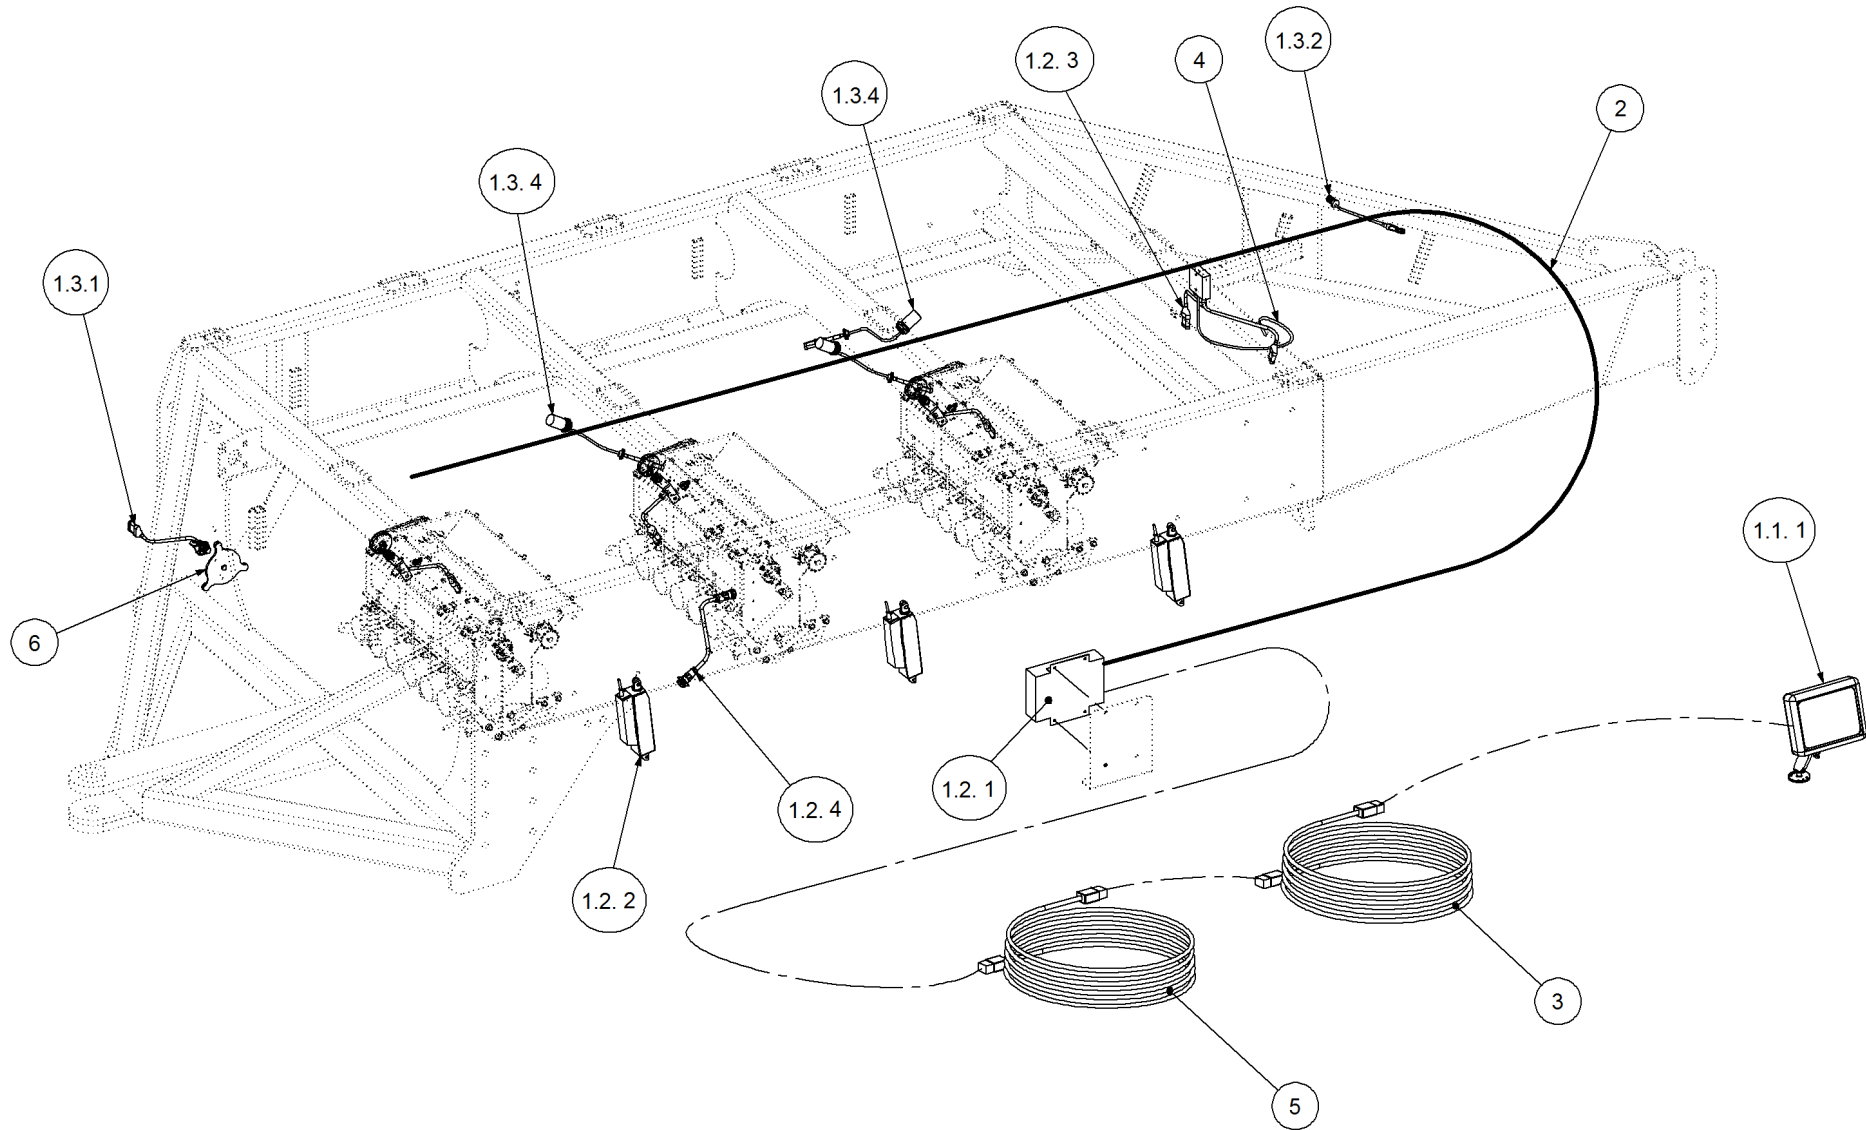

P/N 290116950 Monitor & Harness Kit - Eagle 3 Bin

Key	Part Number	Description	Qty
1	116246500	Monitor - Eagle 3 Bin	1
1.1	116701755	Console - Eagle	1
1.2	116900267	Sensor Kit - Fan Pressure	1
1.3	116700600	Operator's Manual - Eagle Monitor	1
1.4	116400494	Sensor Kit - Eagle 3 Bin	1
1.4.1	116901200	Sensor - Speed	4
1.4.2	116900755	Sensor - Fan	1
1.4.3	116900442	Encoder - 8 Magnet	3
1.4.4	116900667	Sensor Kit - Bin Level	3
2	116700453	Harness - 4 Bin	1
3	116701780	Harness - Tractor	1
4	109600006	Air Line	1
5	290000104	Sensor Mount Kit - 3 Bin	1

Key	Part Number	Description	Qty