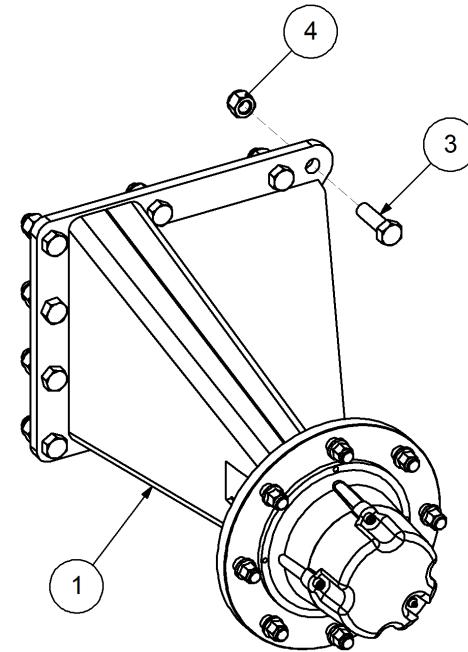

P/N 248900000

Axle Hub & Stub Kit - 6.5T (8 stud) x 3.0m

Key	Part Number	Description	Qty
1	243900000	Axle Hub & Stub - Lazy - 6.5T (8 stud) x 3.0m	1
2	242900000	Axle Hub & Stub - Drive - 6.5T (8 stud) x 3.0m	1
3	000190638	Bolt Hex Hd 3/4" UNC x 2-1/2"	20
4	030130191	Nut 3/4" UNC Nyloc	20

Key	Part Number	Description	Qty