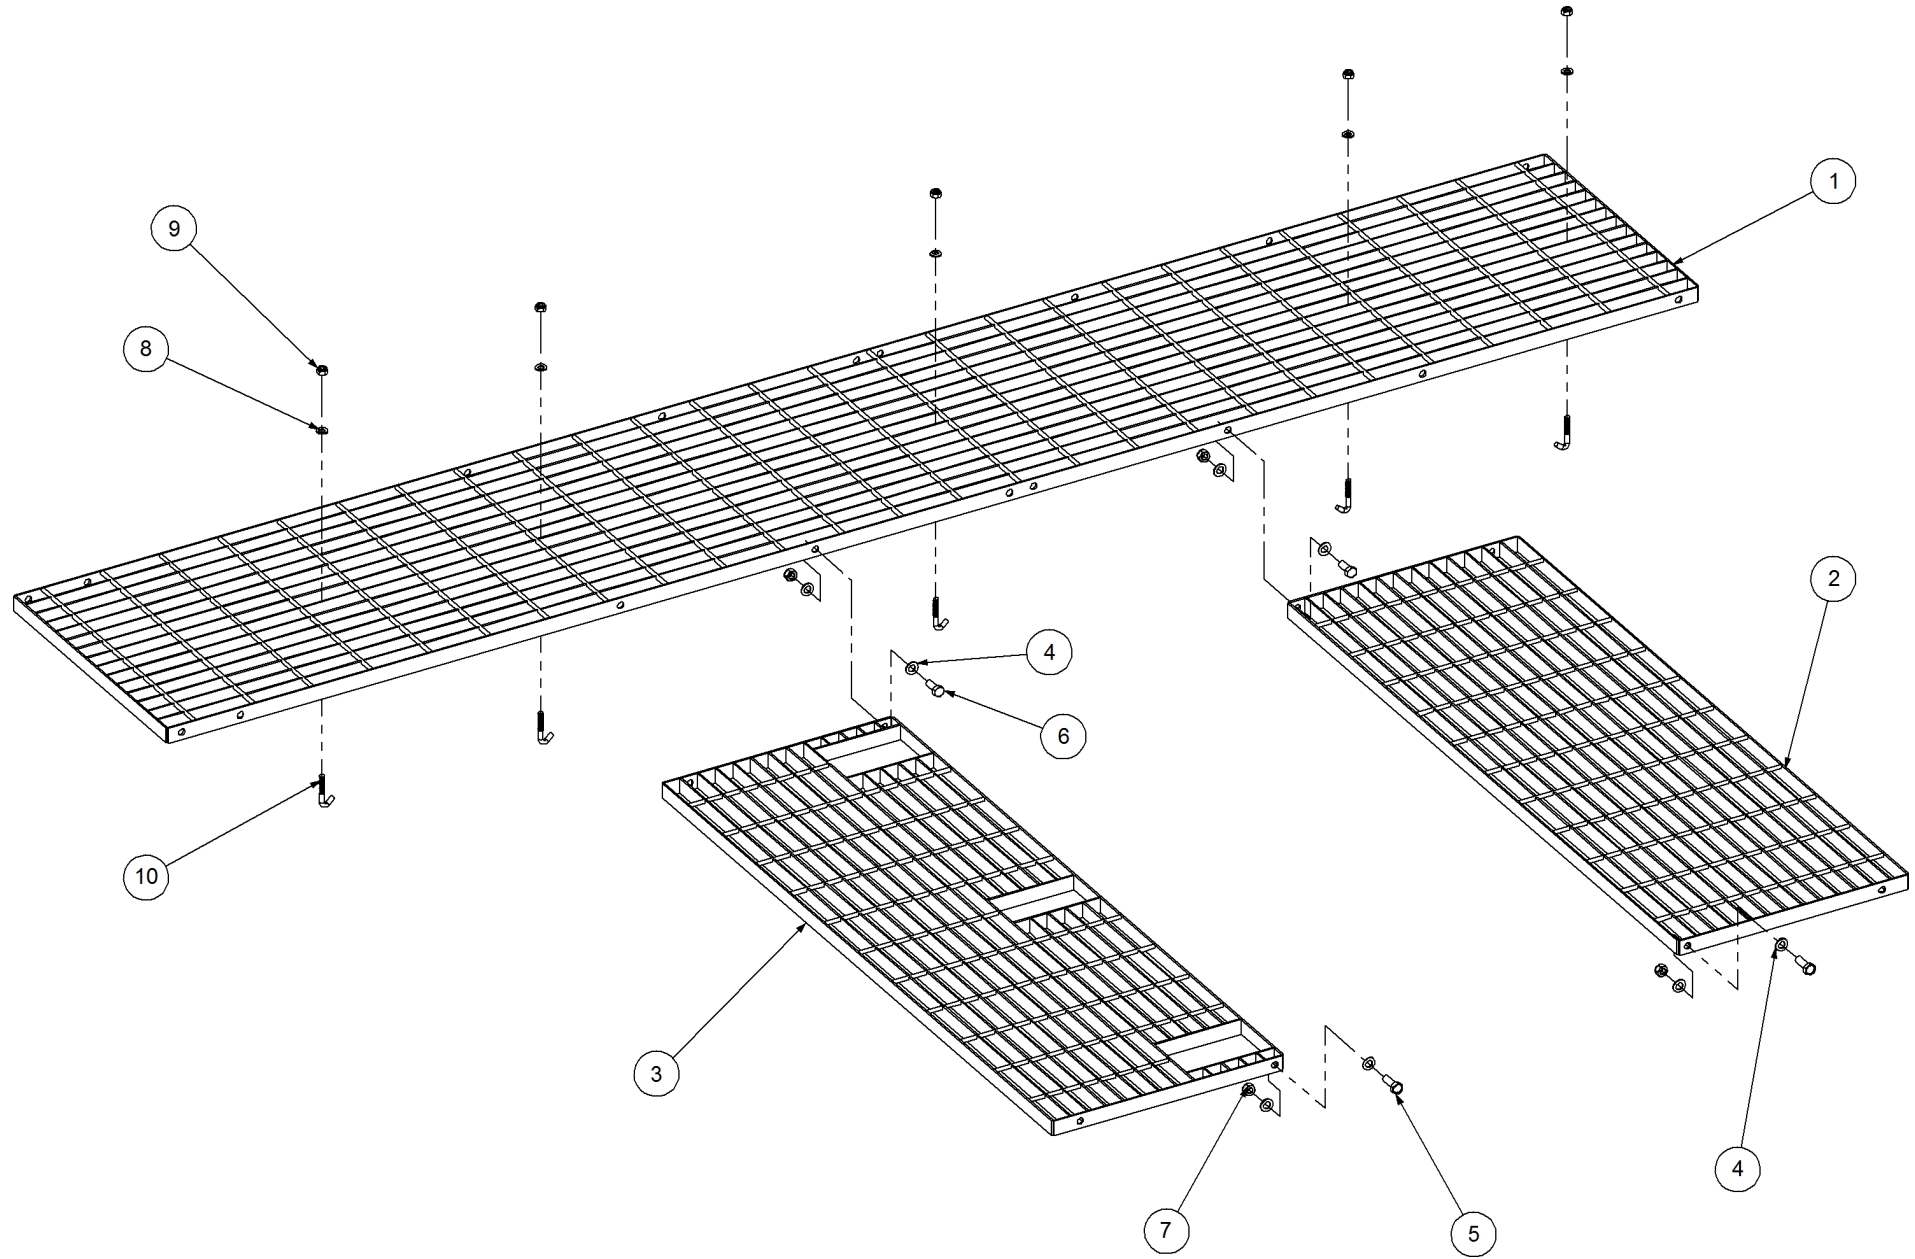

P/N 200903215 Walkway Kit - 9000 3 Bin

Key	Part Number	Description	Qty
1	193453260	Walkway Panel	1
2	193393115	Walkway Panel	1
3	200903009	Walkway Panel w/- Cutout	1
4	085110000	Flat Washer 10 ID	8
5	050100308	Bolt Hex Hd M10 x 30	2
6	050100258	Bolt Hex Hd M10 x 25	2
7	080121000	Nut M10 Nyloc	4
8	085108000	Flat Washer 8 ID	5
9	080120800	Nut M8 Nyloc	5
10	057080000	J Bolt M8	5

Key	Part Number	Description	Qty