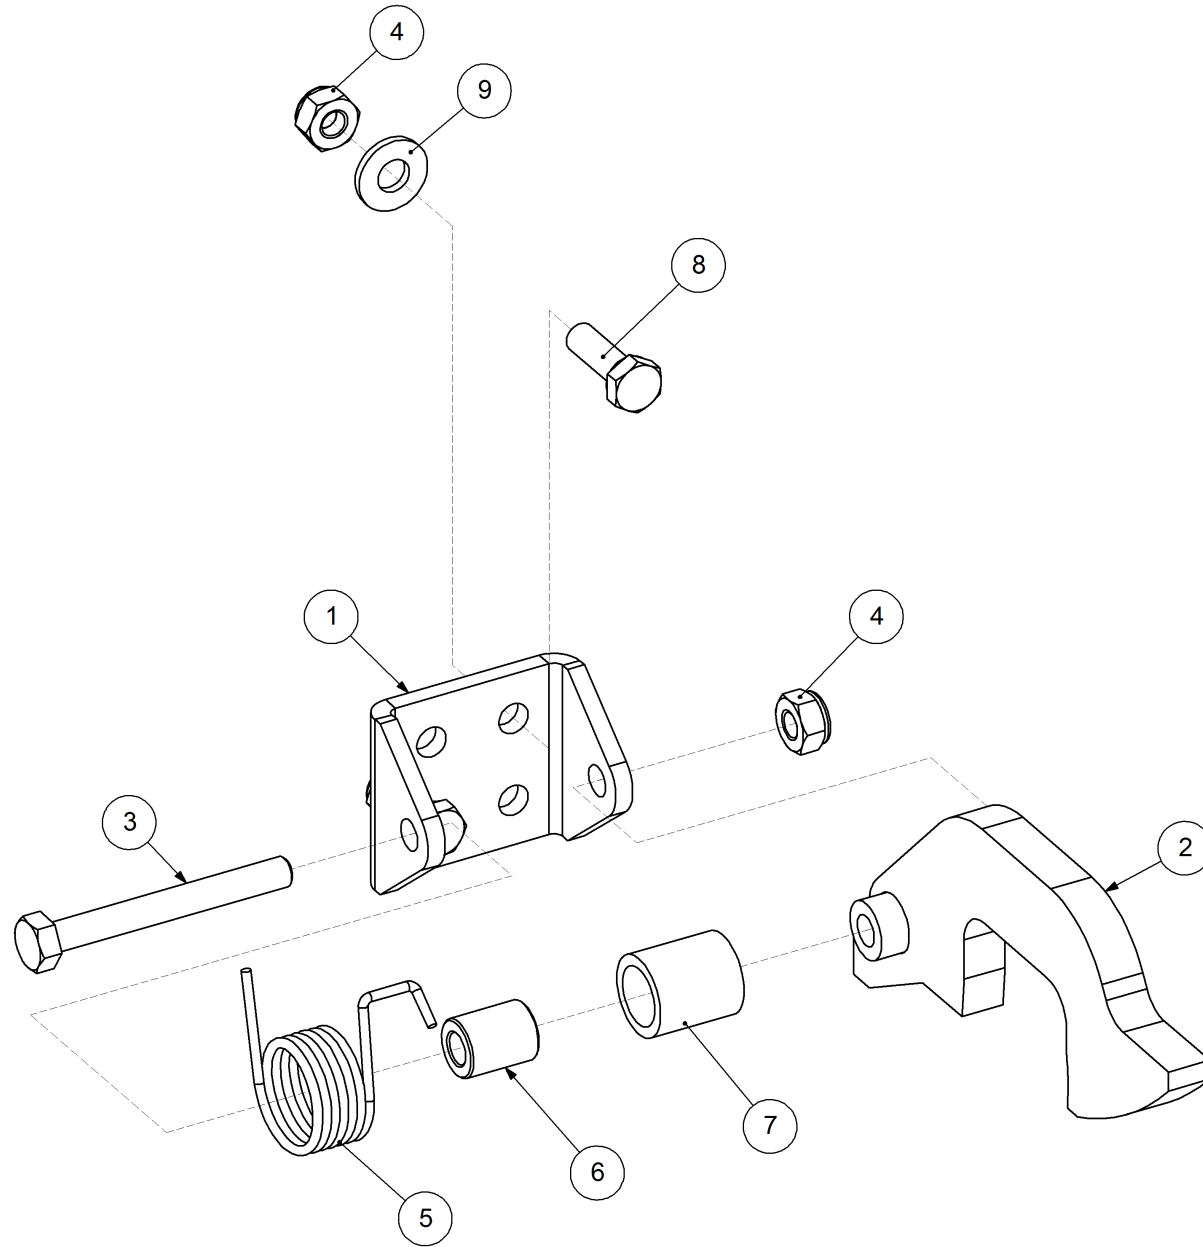

P/N 260902180 Auger Latch - RH

P/N 260902180 Auger Latch - RH

Key	Part Number	Description	Qty
1	260902166	Latch Bracket	1
2	260902181	Latch	1
3	050080708	Bolt Hex Hd M8 x 70	1
4	080120800	Nut M8 Nyloc	3
5	124325060	Spring - Torsion 1" ID - RH	1
6	260902183	Spacer	1
7	260902184	Bush	1
8	050080258	Bolt Hex Hd M8 x 25	2
9	085108000	Flat Washer 8 ID	2

Key	Part Number	Description	Qty