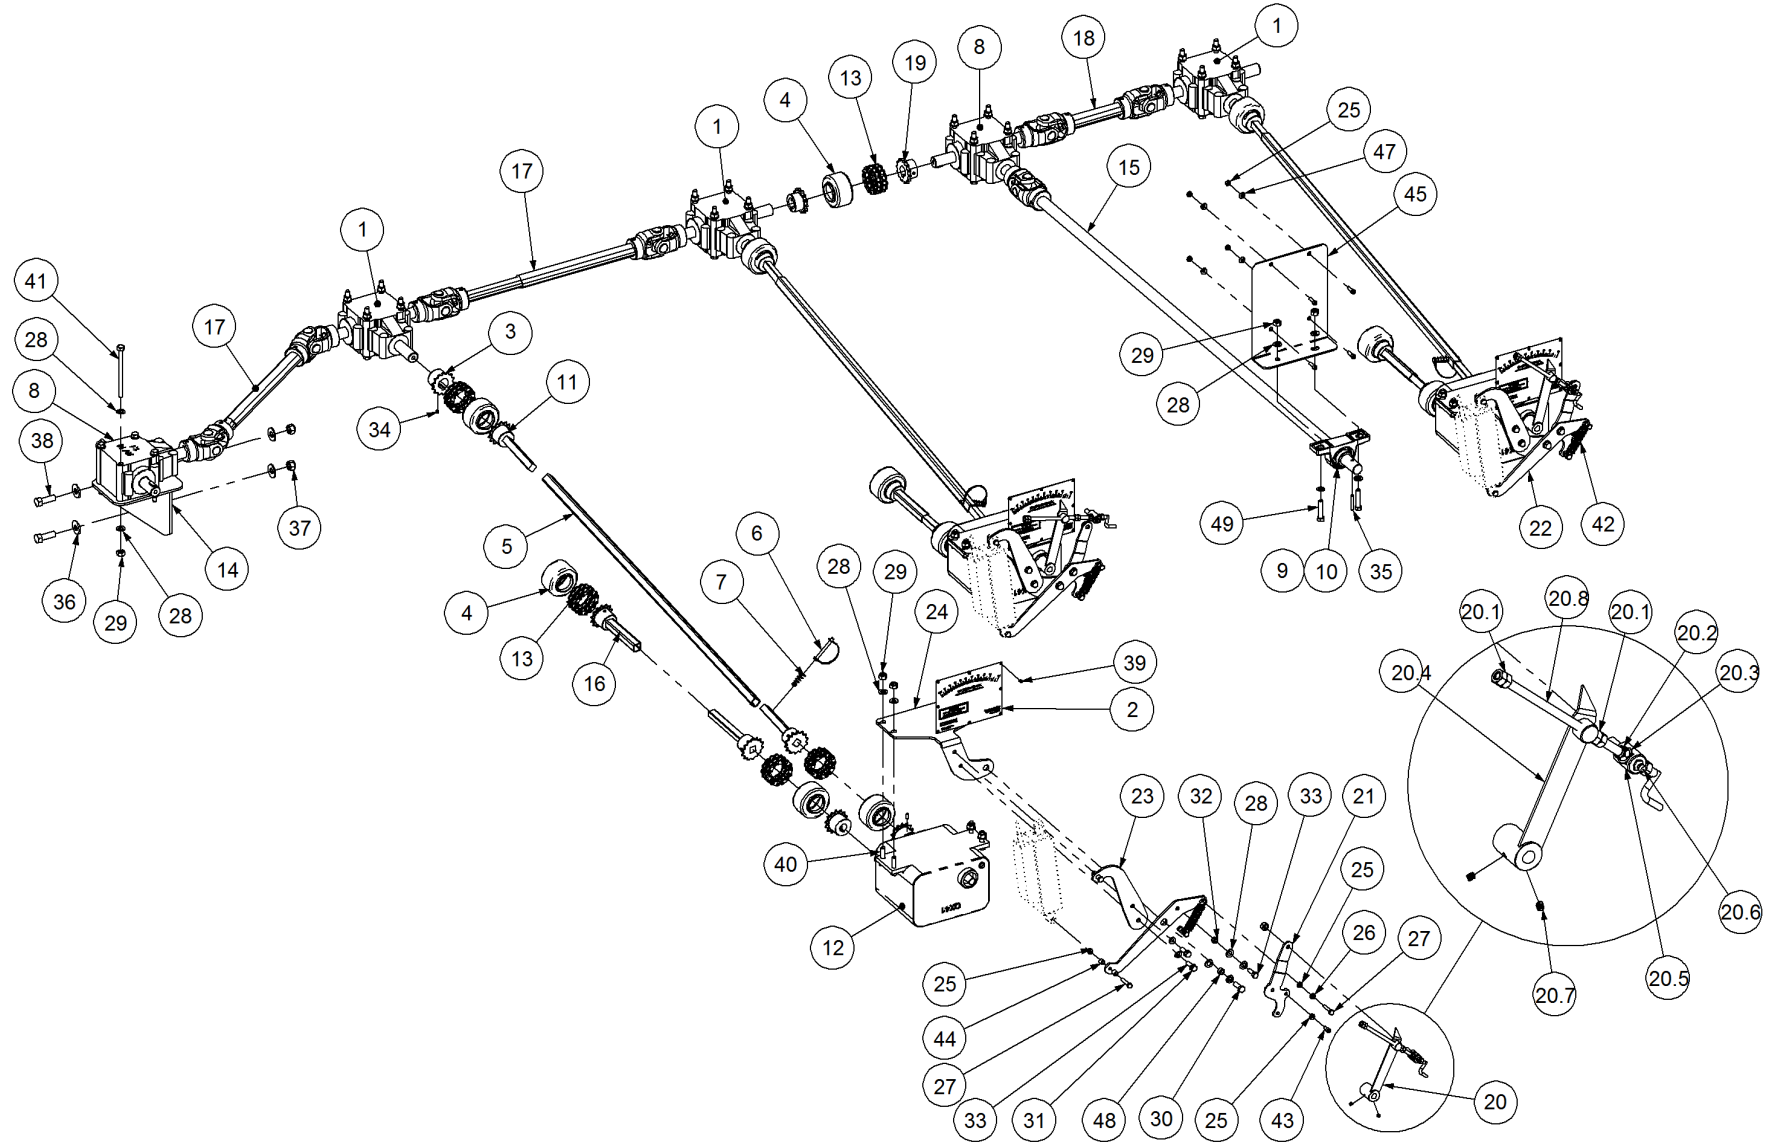

P/N 290603002 Drive Kit - Linear Control

Key	Part Number	Description	Qty	Key	Part Number	Description	Qty
1	130010111	Gearbox - Ratio 3.25:1	3	23	209601004	Actuator Top Arm	3
1.1	130025477	Seal 25 ID - Gearbox	3	24	209601002	Actuator Base Plate	3
2	192017514	Calibration Dial	3	25	030130061	Nut 1/4" UNC Nyloc	19
3	290000034	Sprocket (Plastic) 1/2" BS x 14T - 25 ID	3	26	030110061	Nut 1/4" UNC	6
4	131000004	Chain Boot	7	27	000060325	Bolt Hex Hd 1/4" UNC x 1-1/4"	12
5	290601080	Drive Tube	3	28	035110191	Flat Washer 3/8" ID	80
6	095306050	Lynch Pin 1/4"	3	29	030130101	Nut 3/8" UNC Nyloc	40
7	124112032	Spring - Compression	3	30	000100255	Bolt Hex Hd 3/8" UNC x 1"	3
8	130010006	Gearbox - Ratio 1:1	2	31	035108161	Flat Washer 5/16" ID	12
8.1	130025477	Seal 25 ID - Gearbox	3	32	030130081	Nut 5/16" UNC Nyloc	9
9	135520525	Bearing - 1" ID	1	33	000080255	Bolt Hex Hd 5/16" UNC x 1"	9
10	136420500	Bearing Housing - Pillow Block	1	34	013110606	Grub Screw 1/4" UNC x 1/4"	7
11	290000007	Drive Shaft w/- Sprocket - 170 Lg	3	35	090106038	Roll Pin 1/4" x 1-1/2"	1
12	290000030	Zero Max QX41 w/- Sprockets & Shafts	3	36	035113250	Flat Washer 1/2" ID	4
13	125412120	Chain 1/2" BS Duplex 13L	7	37	030130131	Nut 1/2" UNC Nyloc	2
14	212602022	Gearbox Mount	1	38	000130385	Bolt Hex Hd 1/2" UNC x 1-1/2"	2
15	290602055	Crank Shaft w/- Universal	1	39	094103001	Pop Rivet 1/8" Aluminium	24
16	290000009	Drive Tube w/- Sprocket - 150 Lg	3	40	000100385	Bolt Hex Hd 3/8" UNC x 1-1/2"	12
17	131210570	Drive Shaft & Universal	2	41	000101255	Bolt Hex Hd 3/8" UNC x 5"	20
18	131210420	Drive Shaft & Universal	1	42	124148050	Spring - Tension	3
19	127120141	Sprocket (Steel) 1/2"BS x 14T - 25 ID	2	43	010106012	Cap Screw 1/4" UNC x 1/2"	3
20	209601001	Linear Calibration Adjustment Kit	3	44	209601006	Bush	12
20.1	030110081	Nut 5/16" UNC	6	45	214602044	Chassis Mount - KEE Control Unit	1
20.2	030130081	Nut 5/16" UNC Nyloc	1	46	010106019	Cap Screw 1/4" UNC x 3/4"	4
20.3	035108161	Flat Washer 5/16" ID	2	47	035106151	Flat Washer 1/4" ID	4
20.4	209600005	Calibration Indicator	1	48	208400076	Indent Plate Spacer - 4 Way	3
20.5	290601007	Screw Swivel	1	49	000100445	Bolt Hex Hd 3/8" UNC x 1-3/4"	2
20.6	111206000	Grease Nipple 1/4" UNF	1				
20.7	013110606	Grub Screw 1/4" UNC x 1/4"	2				
20.8	209600001	Indicator Adjusting Screw	1				
21	209601005	Actuator Spring Arm	3				
22	209601003	Actuator Main Arm	3