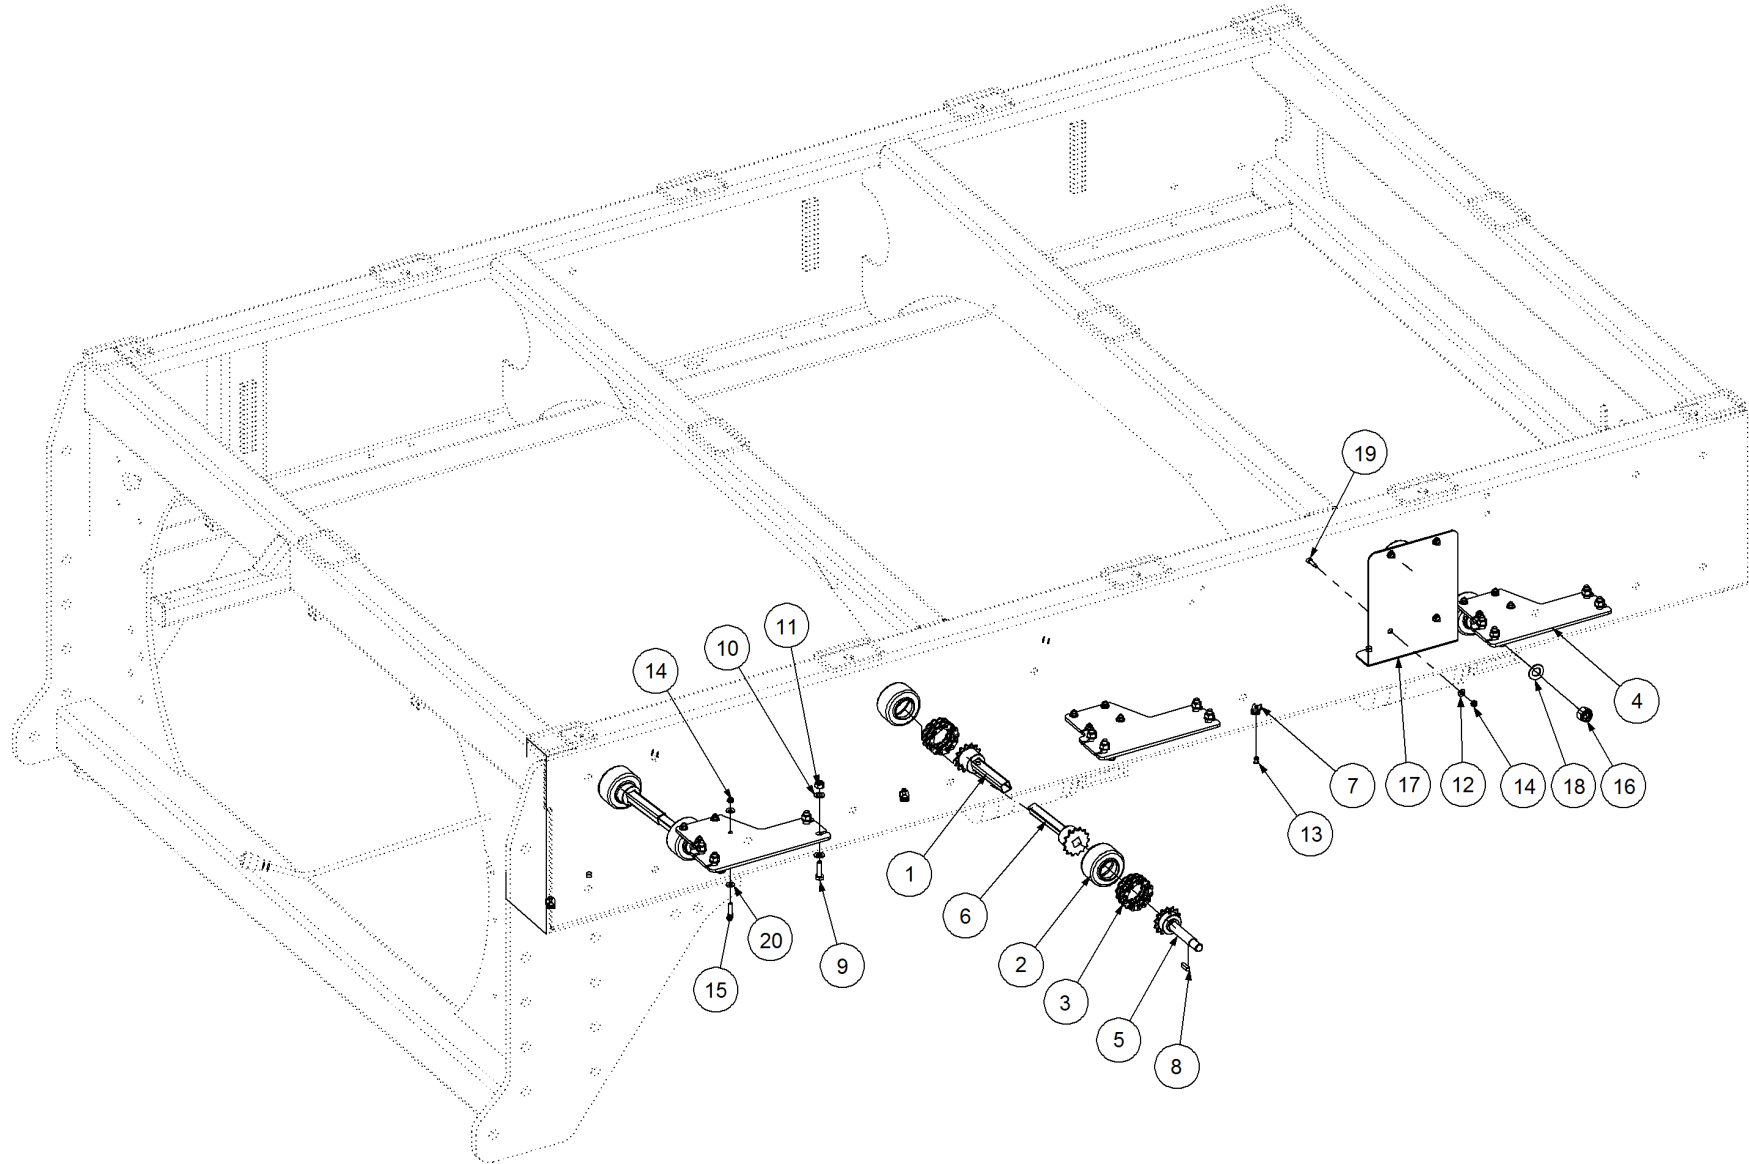

P/N 290603001 Drive Kit - Electric Drive

Key	Part Number	Description	Qty
1	290000009	Drive Tube w/- Sprocket - 150 Lg	3
2	131000004	Chain Boot	6
3	125412120	Chain 1/2" BS Duplex 13L	6
4	290000070	Mount Plate	3
5	290000005	Input Shaft	3
6	290000007	Drive Shaft w/- Sprocket - 170 Lg	3
7	115001512	Cable Clamp	3
8	184006006	Key 6 x 6 x 25 Lg	3
9	000100325	Bolt Hex Hd 3/8" UNC x 1-1/4"	14
10	035110191	Flat Washer 3/8" ID	28
11	030130101	Nut 3/8" UNC Nyloc	14
12	035106151	Flat Washer 1/4" ID	4
13	094105000	Pop Rivet 3/16" Steel	3
14	030130061	Nut 1/4" UNC Nyloc	16
15	010106025	Cap Screw 1/4" UNC x 1"	12
16	030130161	Nut 5/8" UNC Nyloc	3
17	214602044	Chassis Mount - KEE Control Unit	1
18	035116351	Flat Washer 5/8" ID	3
19	010106019	Cap Screw 1/4" UNC x 3/4"	4
20	035106161	Flat Washer 1/4" ID	24

Key	Part Number	Description	Qty