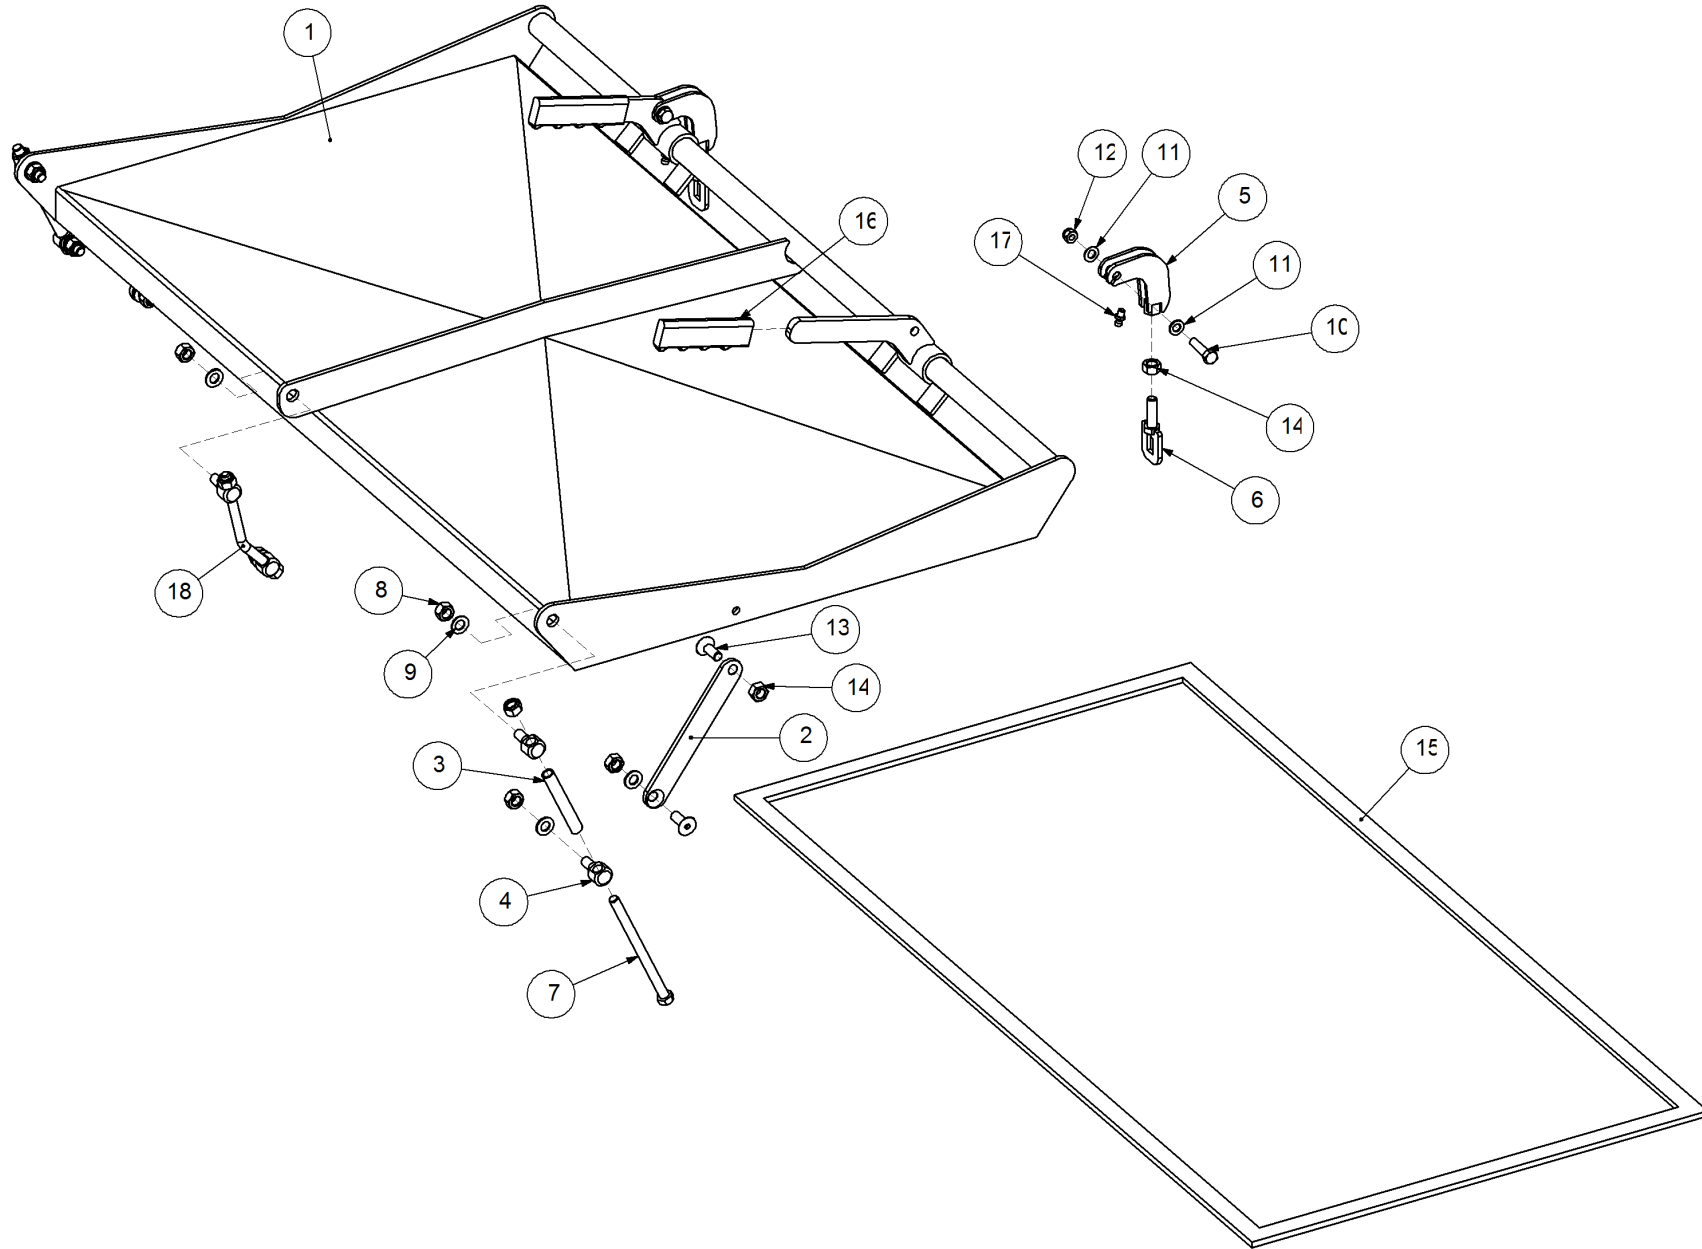

P/N 203900000 Lid Assy - Large

Key	Part Number	Description	Qty
1	203900001	Lid - Large	1
2	203154006	Lid Tilt Hinge	2
3	203154004	Lid Hinge Spacer	2
4	203154005	Lid Hinge Swivel	4
5	203154001	Lid Latch Toggle	2
6	203153001	Lid Latch Loop	2
7	000101395	Bolt Hex Hd 3/8" UNC x 5-1/2"	2
8	030130101	Nut 3/8" UNC Nyloc	8
9	035110191	Flat Washer 3/8" ID	10
10	000080325	Bolt Hex Hd 5/16" UNC x 1-1/4"	2
11	035108161	Flat Washer 5/16" ID	4
12	030130081	Nut 5/16" UNC Nyloc	2
13	012110025	Cap Screw Csk Hd 3/8" UNC x 1"	4
14	030110101	Nut 3/8" UNC	6
15	197115265	Lid Seal - Large	1
16	197020115	Lid Handle Grip	2
17	111206000	Grease Nipple 1/4" UNF	2
18	203900008	Centre Bolt & Swivel Assy	1

Key	Part Number	Description	Qty