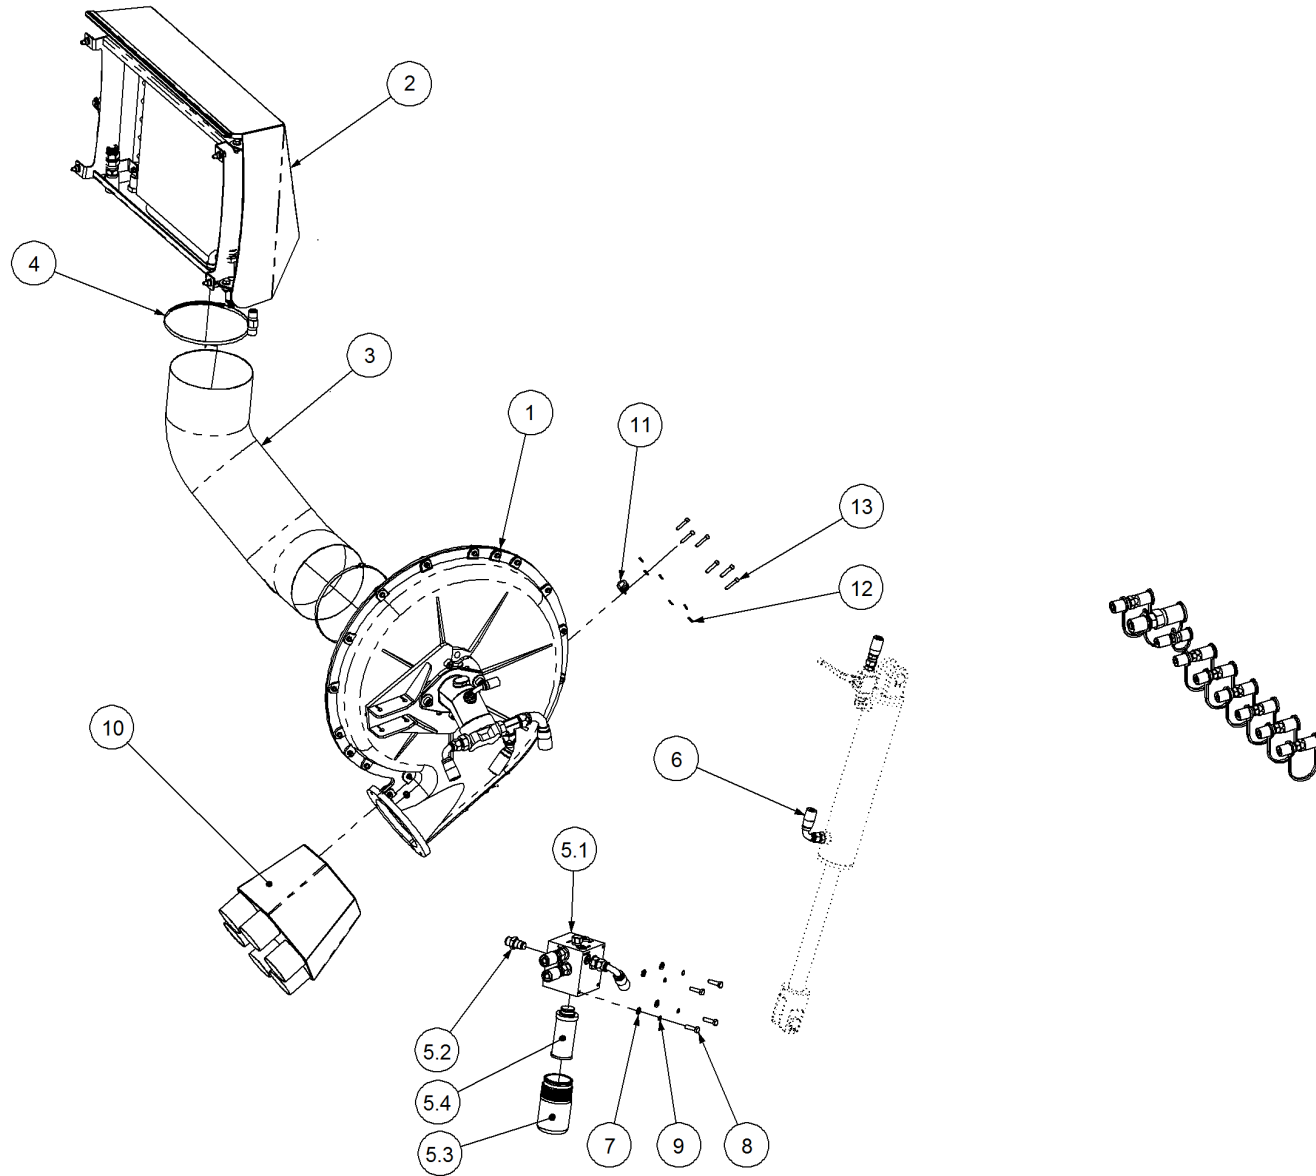

P/N 25000012 Blower Kit - Rexroth

Key	Part Number	Description	Qty
1	251902000	Blower - Rexroth	1
2	205600010	Cooler Assy	1
3	205001000	Hose - 8" Nyladuct	1
4	101178229	Hose Clamp - 178 - 229	2
5	254000002	Anti Cavity Manifold	1
5.1	161000003	Anti Cavity Manifold	1
5.2	161000005	HI-VT Indicator	1
5.3	254000001	Filter Bowl	1
5.4	159424400	Filter Element	1
6	150000058	Hydraulic Hose & Fittings Kit	1
7	085108000	Flat Washer 8 ID	4
8	050080258	Bolt Hex Hd M8 x 25	4
9	086108000	Spring Washer 8 ID	4
10	259602000	Blower Outlet - 6 Outlet	1
11	115001351	Cable Clamp 18mm	1
12	035106151	Flat Washer 1/4" ID	6
13	010106032	Cap Screw 1/4" UNC x 1-1/4"	6

Key	Part Number	Description	Qty