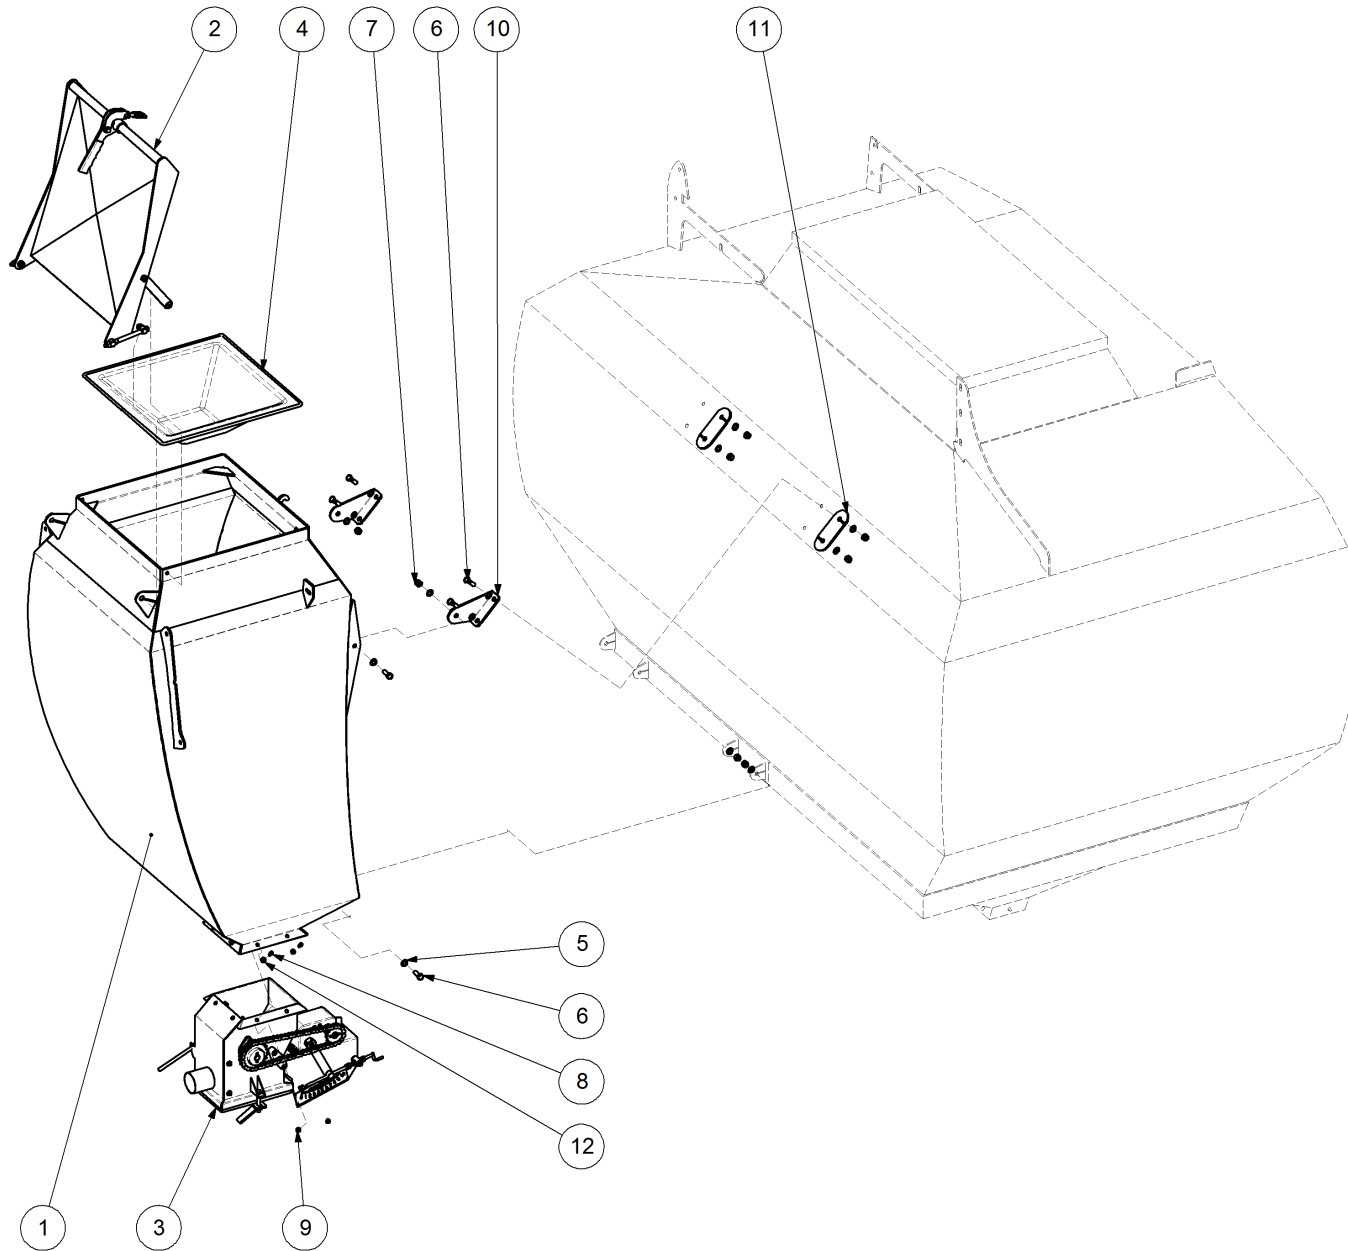

P/N 201450200

SSB Sub Assembly - 450L 1 Way Ground Drive

Key	Part Number	Description	Qty
1	201450001	Small Seeds Box - 450L	1
2	203150000	Lid Assy - Medium	1
3	208100000	Metering Unit SSB - 1 Way Ground Drive	1
4	203155001	Wire Basket	1
5	085110000	Flat Washer 10 ID	16
6	050100308	Bolt Hex Hd M10 x 30	8
7	080121000	Nut M10 Nyloc	8
8	010106012	Cap Screw 1/4" UNC x 1/2"	8
9	030110061	Nut 1/4" UNC	6
10	200902023	Bolt On Bracket	2
11	200902024	Bolt On Bracket Doubler	2
12	035106151	Flat Washer 1/4" ID	8

Key	Part Number	Description	Qty