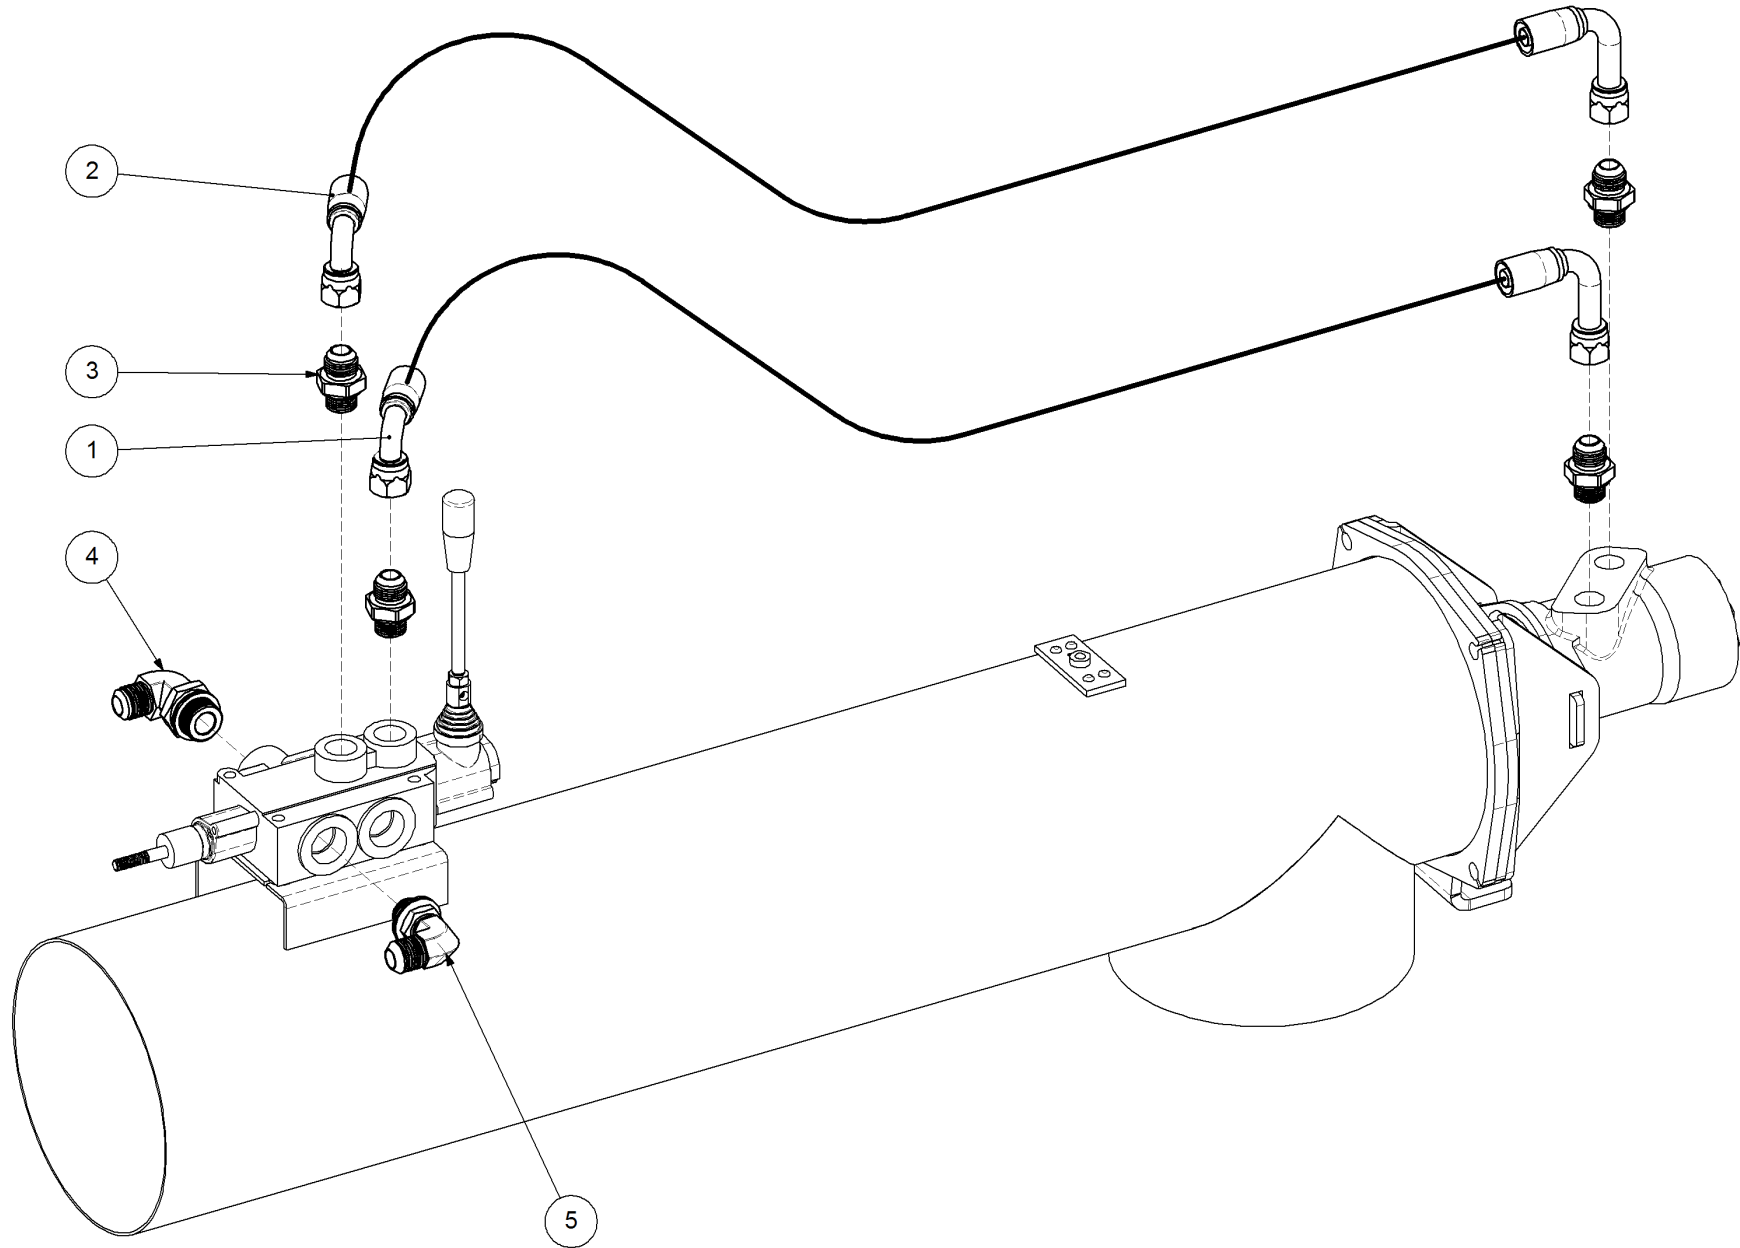

P/N 151600035

Hydraulic Hose & Fittings Kit

Key	Part Number	Description	Qty
1	151600033	Hyd Hose 1/2" DWB x 1000 Lg	1
2	151600034	Hyd Hose 1/2" DWB x 1100 Lg	1
3	15210F4OMX-S	Fitting - Connector 7/8" JicM x 1/2" BspM	4
4	15210-12C4OMX-S	Fitting - Elbow 90° 7/8" JicM x 3/4" BspM	1
5	15210C4OMX-S	Fitting - Elbow 90° 7/8" JicM x 1/2" BspM	1

Key	Part Number	Description	Qty