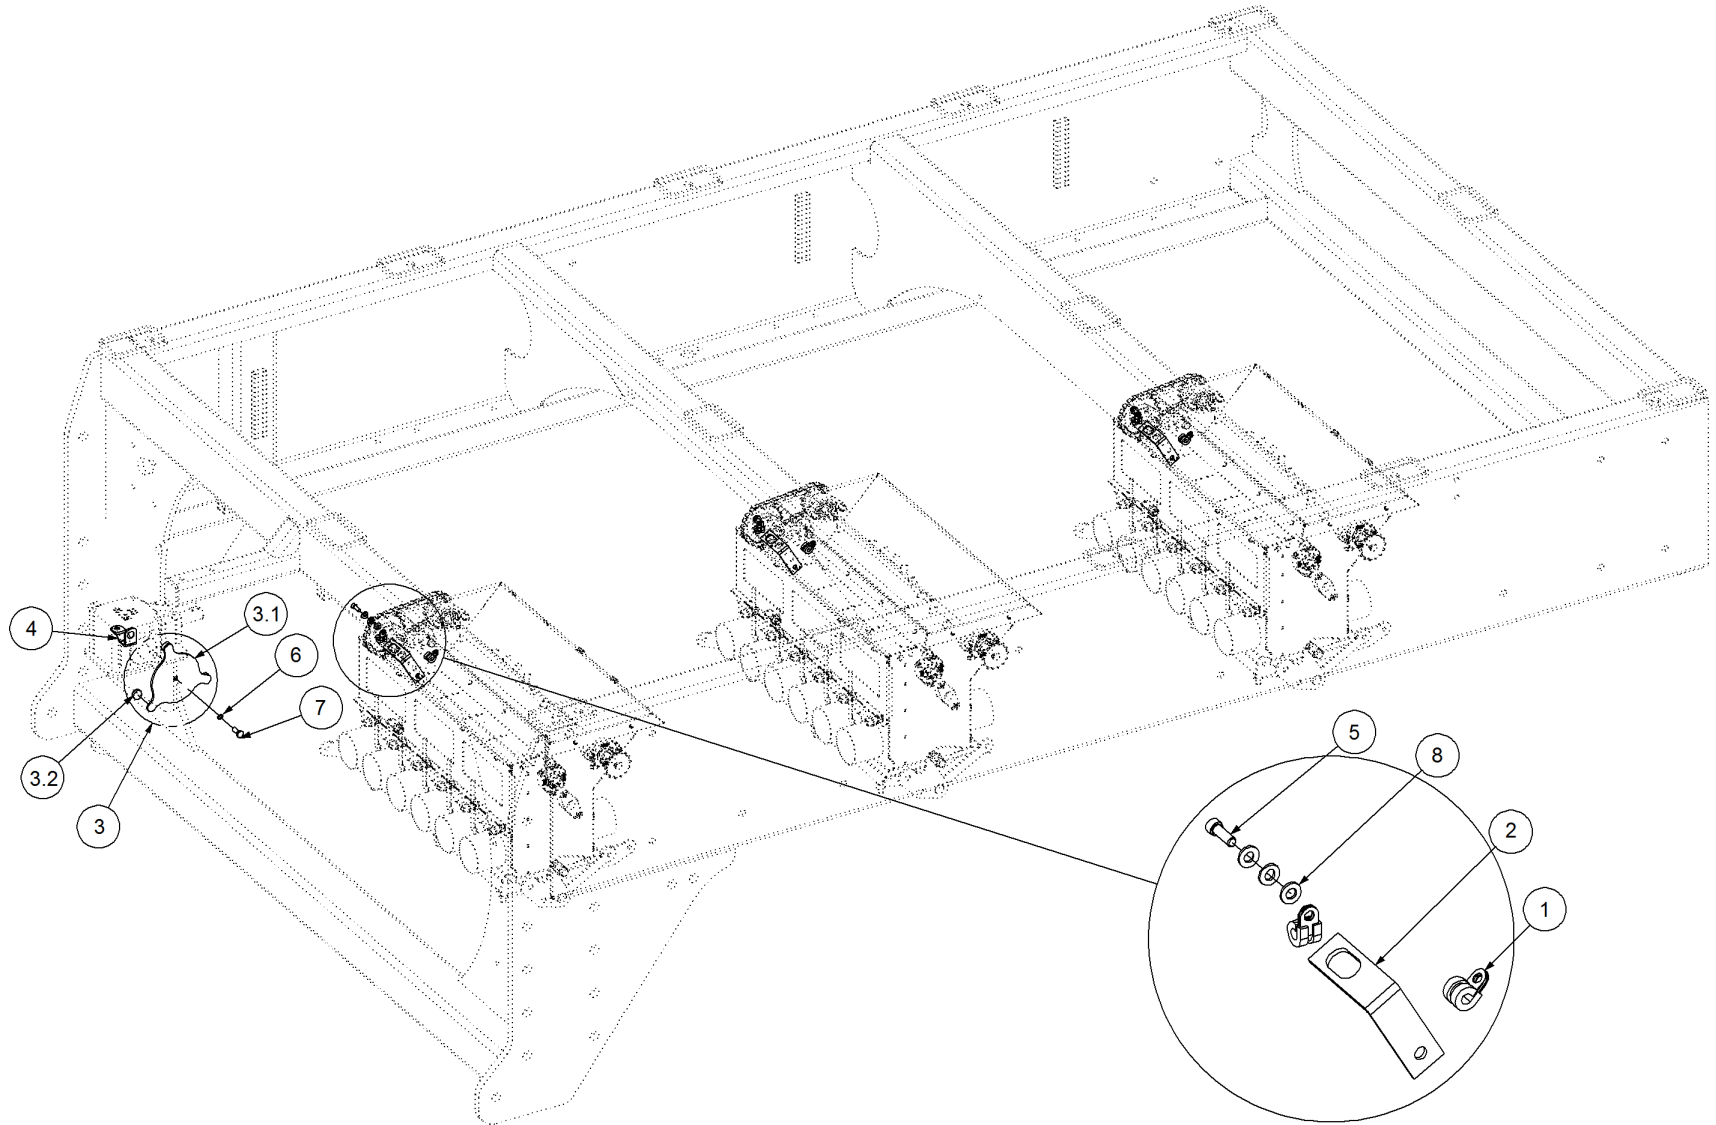

P/N 290000104   Sensor Mount Kit - 3 Bin

Key	Part Number	Description	Qty
1	115001350	Cable Clamp 10mm	6
2	290000098	Speed Sensor Bracket	3
3	290000101	Mount Plate - Speed Magnet	1
3.1	193075004	Sensor Plate - 3 Magnet	1
3.2	193075005	Disc Magnet	3
4	290000102	Sensor Mount	1
5	010106019	Cap Screw 1/4" UNC x 3/4"	3
6	086108000	Spring Washer 8 ID	1
7	050080208	Bolt Hex Hd M8 x 20	1
8	035106151	Flat Washer 1/4" ID	9

Key	Part Number	Description	Qty