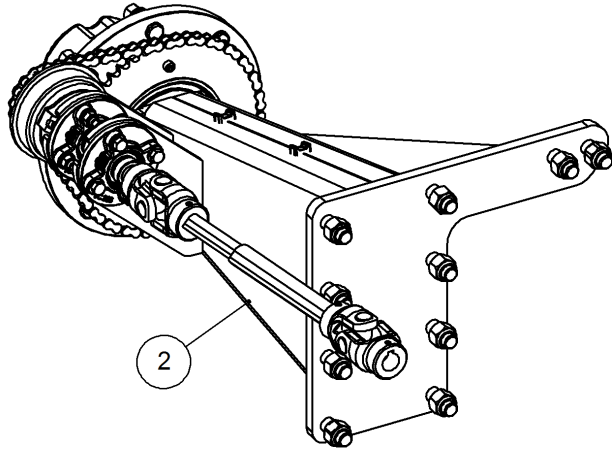

P/N 248900000

Axle Hub & Stub Kit - 6.5T (8 stud) x 3.0m

Key	Part Number	Description	Qty
1	243900000	Axle Hub & Stub - Lazy - 6.5T (8 stud) x 3.0m	1
2	242900000	Axle Hub & Stub - Drive - 6.5T (8 stud) x 3.0m	1
3	000190638	Bolt Hex Hd 3/4" UNC x 2-1/2"	20
4	030130191	Nut 3/4" UNC Nyloc	20

Key	Part Number	Description	Qty