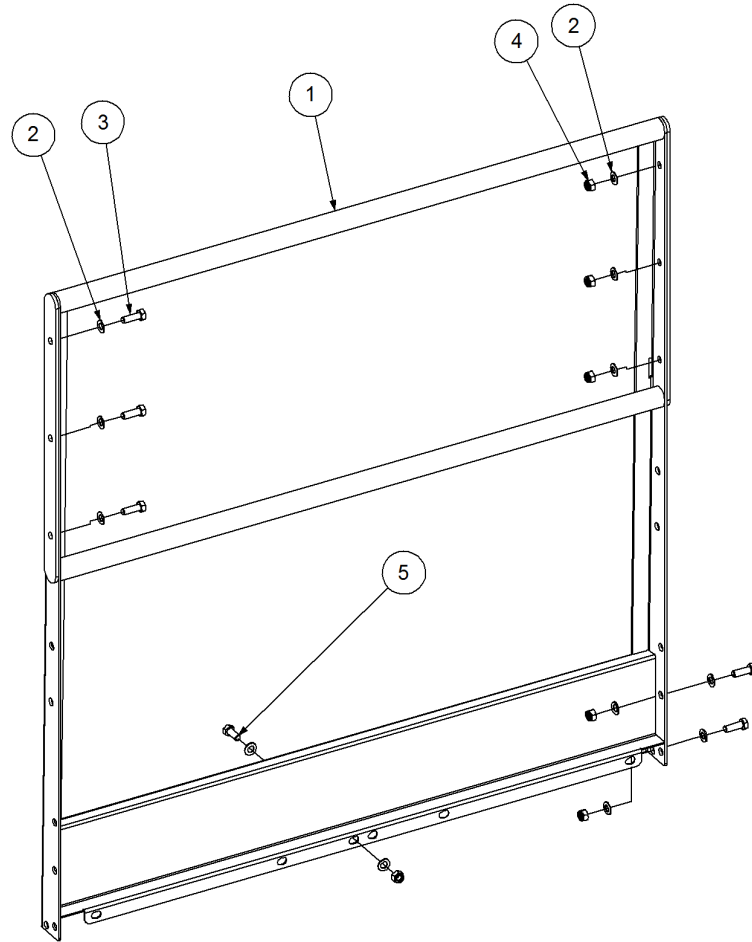

P/N 201450211 SSB Handrail Kit - 450L suits 3 Bin

Key	Part Number	Description	Qty
1	206602086	Handrail	1
2	085110000	Flat Washer 10 ID	12
3	050100308	Bolt Hex Hd M10 x 30	5
4	080121000	Nut M10 Nyloc	6
5	050100258	Bolt Hex Hd M10 x 25	1

Key	Part Number	Description	Qty