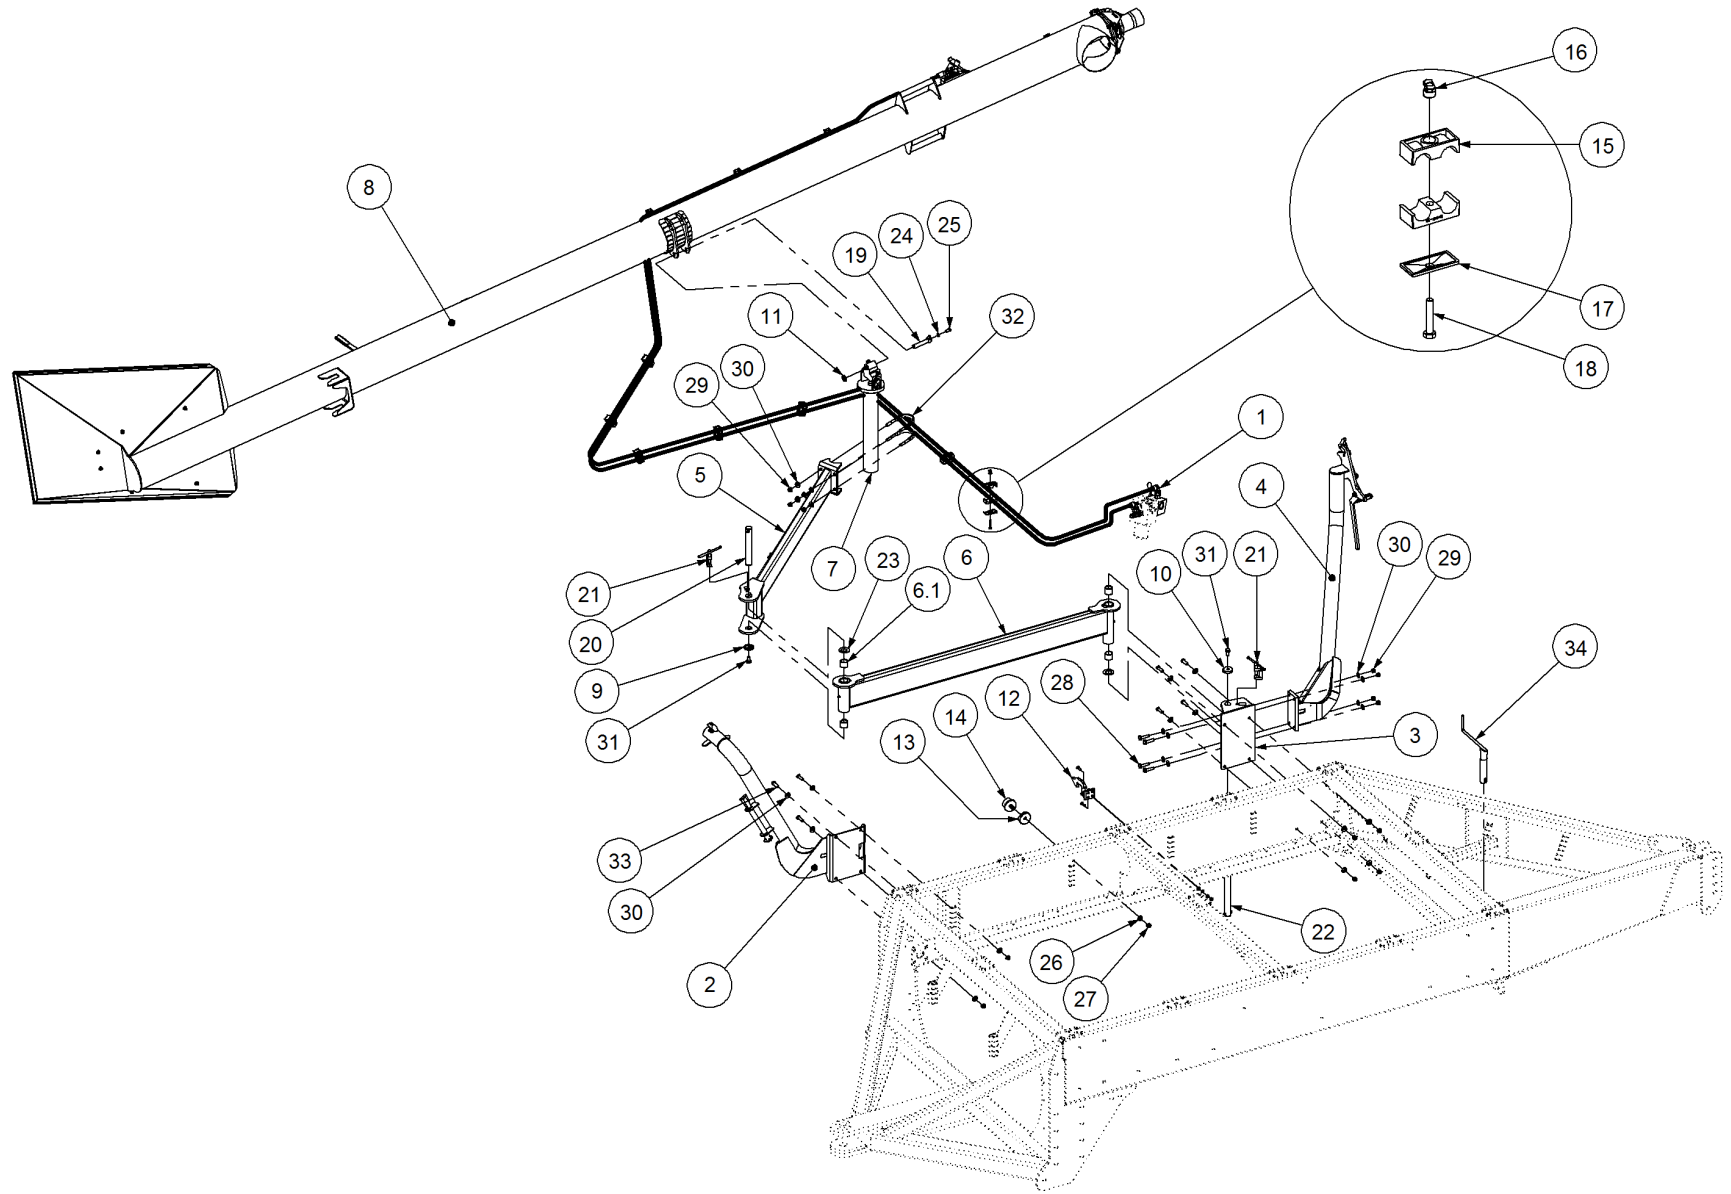

P/N 266903000 Auger Kit 8" - LH

Key	Part Number	Description	Qty	Key	Part Number	Description	Qty
1	150000123	Auger Hydraulic Hose Kit 9000 TB - LH	1	32	260902160	U Bolt M12 x 3" Dia	2
2	260903040	Rear Mount Arm - LH	1	33	050120408	Bolt Hex Hd M12 x 40	8
3	260903035	Auger Arm Pivot - LH	1	34	208400041	Crank Handle - Long	1
4	260903200	Front Mount Arm - LH	1				
5	260903025	Centre Pivot Arm - LH	1				
6	260903021	Main Pivot Arm - LH	1				
6.1	497655243	Bush - Hardened 31.8 ID x 32 Lg	4				
7	260902220	Auger Centre Pivot - RH	1				
8	260902100	Auger Barrel Assy 8"	1				
9	235600118	Pin Retainer	1				
10	260902059	Pin Retainer	1				
11	260902162	Spacer	1				
12	260902180	Auger Latch - RH	1				
13	260902310	Bump Stop Spacer	1				
14	197020400	Bump Stop	1				
15	156243220	Clamp Pipe Double 22 Dia	7				
16	156180008	Stauff Rail Nut M8	7				
17	156263000	Clamp Top Plate	7				
18	050080458	Bolt Hex Hd M8 x 45	7				
19	260902139	Auger Pivot Pin	1				
20	260902057	Auger Arm Pin	1				
21	260902049	Clamp - Auger	2				
22	260902055	D Lock Pin	1				
23	137000031	Washer 1-1/4" Thrust	2				
24	085110000	Flat Washer 10 ID	1				
25	050100208	Bolt Hex Hd M10 x 20	1				
26	036113000	Spring Washer 1/2" ID	1				
27	031130131	Nut 1/2" BSW Nyloc	1				
28	050120508	Bolt Hex Hd M12 x 50	4				
29	080121200	Nut M12 Nyloc	16				
30	085112000	Flat Washer 12 ID	28				
31	054120259	Bolt Hex Hd M12 x 25 Durlok	2