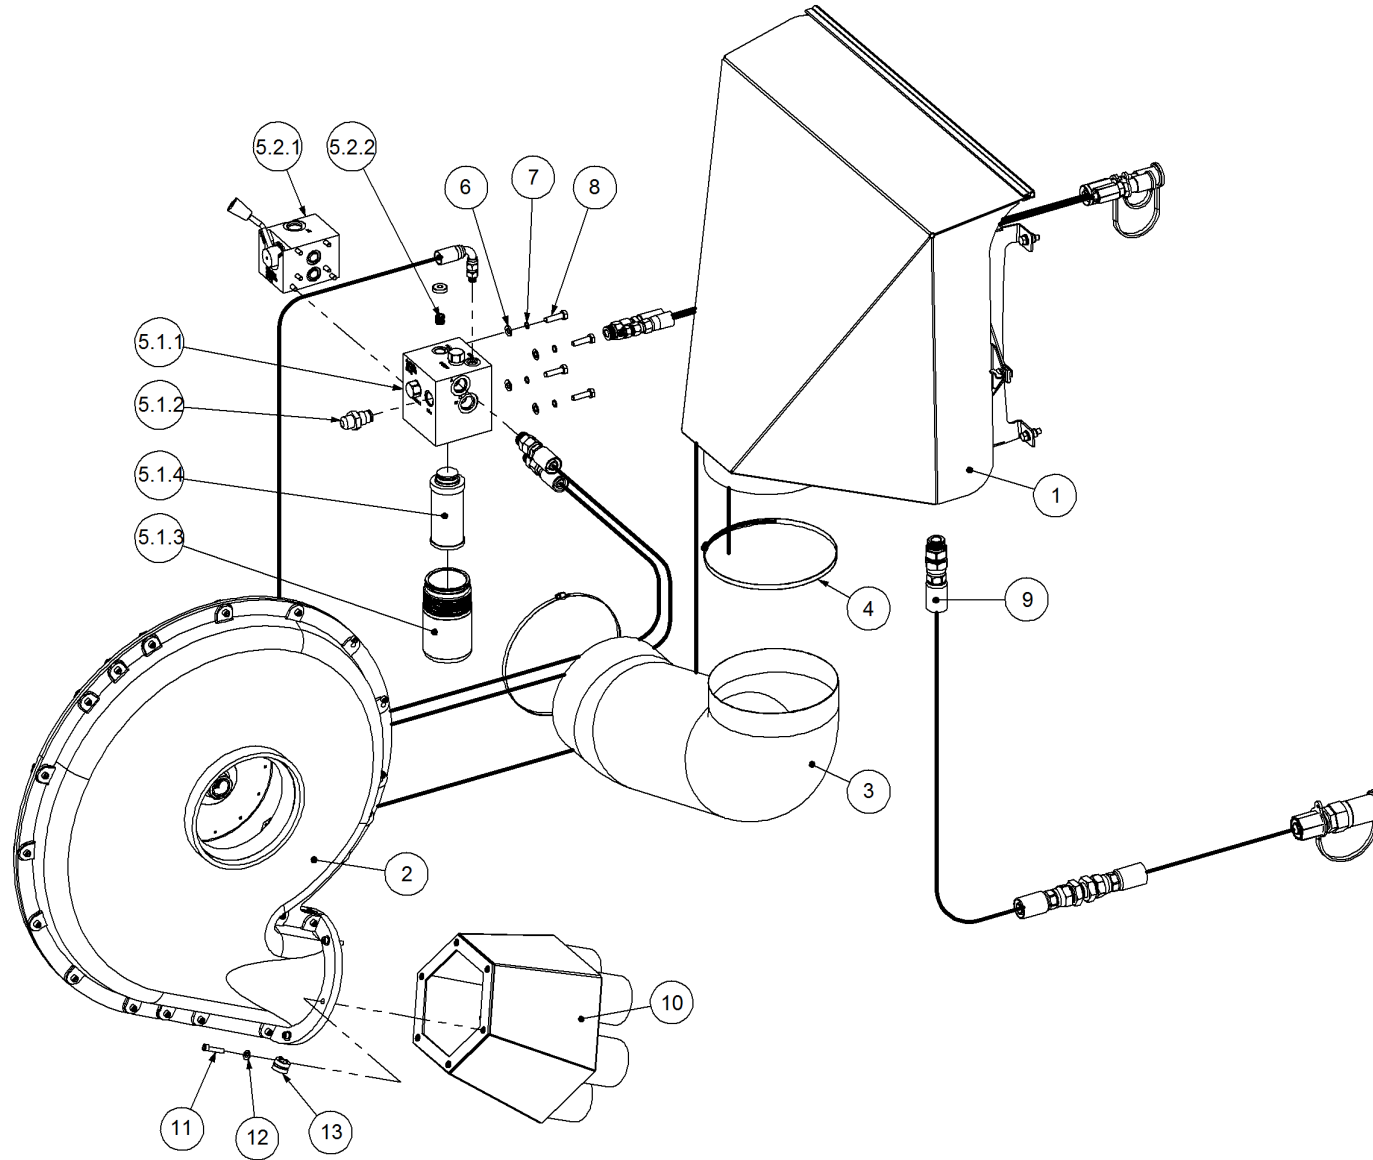

P/N 250000103 Blower Kit - Rexroth w/- Diverter Valve

Key	Part Number	Description	Qty
1	205600010	Cooler Assy	1
2	251902000	Blower - Rexroth	1
3	205001000	Hose - 8" Nyladuct	1
4	101178229	Hose Clamp - 178 - 229	2
5	254000006	Anti Cavity Manifold & Diverter Valve	1
5.1	254000002	Anti Cavity Manifold	1
5.1.1	161000003	Anti Cavity Manifold	1
5.1.2	161000005	HI-VT Indicator	1
5.1.3	254000001	Filter Bowl	1
5.1.4	159424400	Filter Element	1
5.2	254000003	Diverter Valve	1
5.2.1	161000004	Diverter Valve 6 Bolt Version	1
5.2.2	013451313	Fitting - Plug 1/4" BspM	1
6	085108000	Flat Washer 8 ID	4
7	086108000	Spring Washer 8 ID	4
8	050080308	Bolt Hex Hd M8 x 30	4
9	150000042	Hydraulic Hose & Fittings Kit	1
10	259602000	Blower Outlet - 6 Outlet	1
11	010106032	Cap Screw 1/4" UNC x 1-1/4"	6
12	035106151	Flat Washer 1/4" ID	6
13	115001351	Cable Clamp 18mm	1

Key	Part Number	Description	Qty