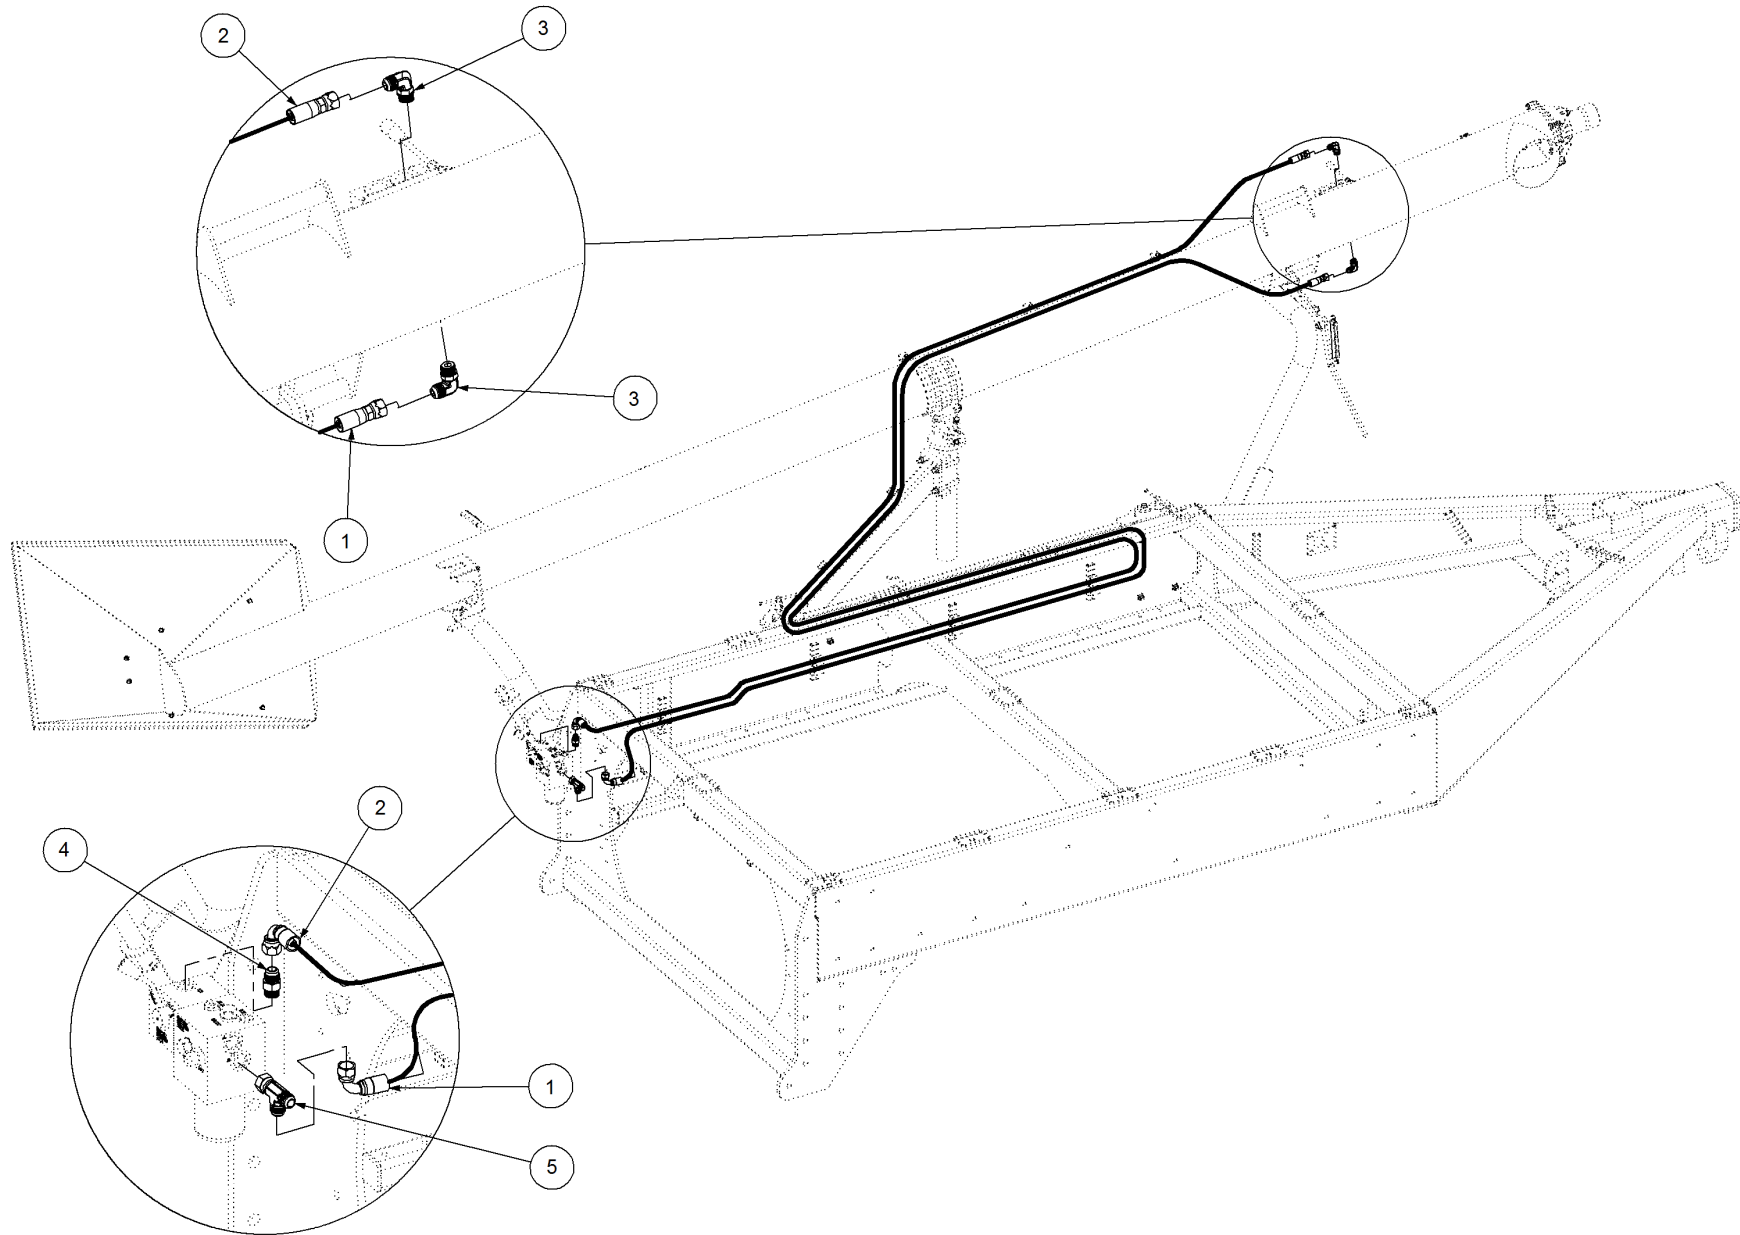

P/N 150000132 Hydraulic Hose & Fittings Kit

Key	Part Number	Description	Qty
1	150000133	Hyd Hose 1/2" DWB x 9500 Lg	1
2	150000134	Hyd Hose 1/2" DWB x 9800 Lg	1
3	15210C5OX-S	Fitting - Elbow 90° 7/8" JicM x 7/8" UnoM	2
4	15210F5OX-S	Fitting - Connector 7/8" JicM x 7/8" UnoM	1
5	15210R6X-S	Fitting - Tee 7/8" JicM x 7/8" JicM x 7/8" JicF	1

Key	Part Number	Description	Qty