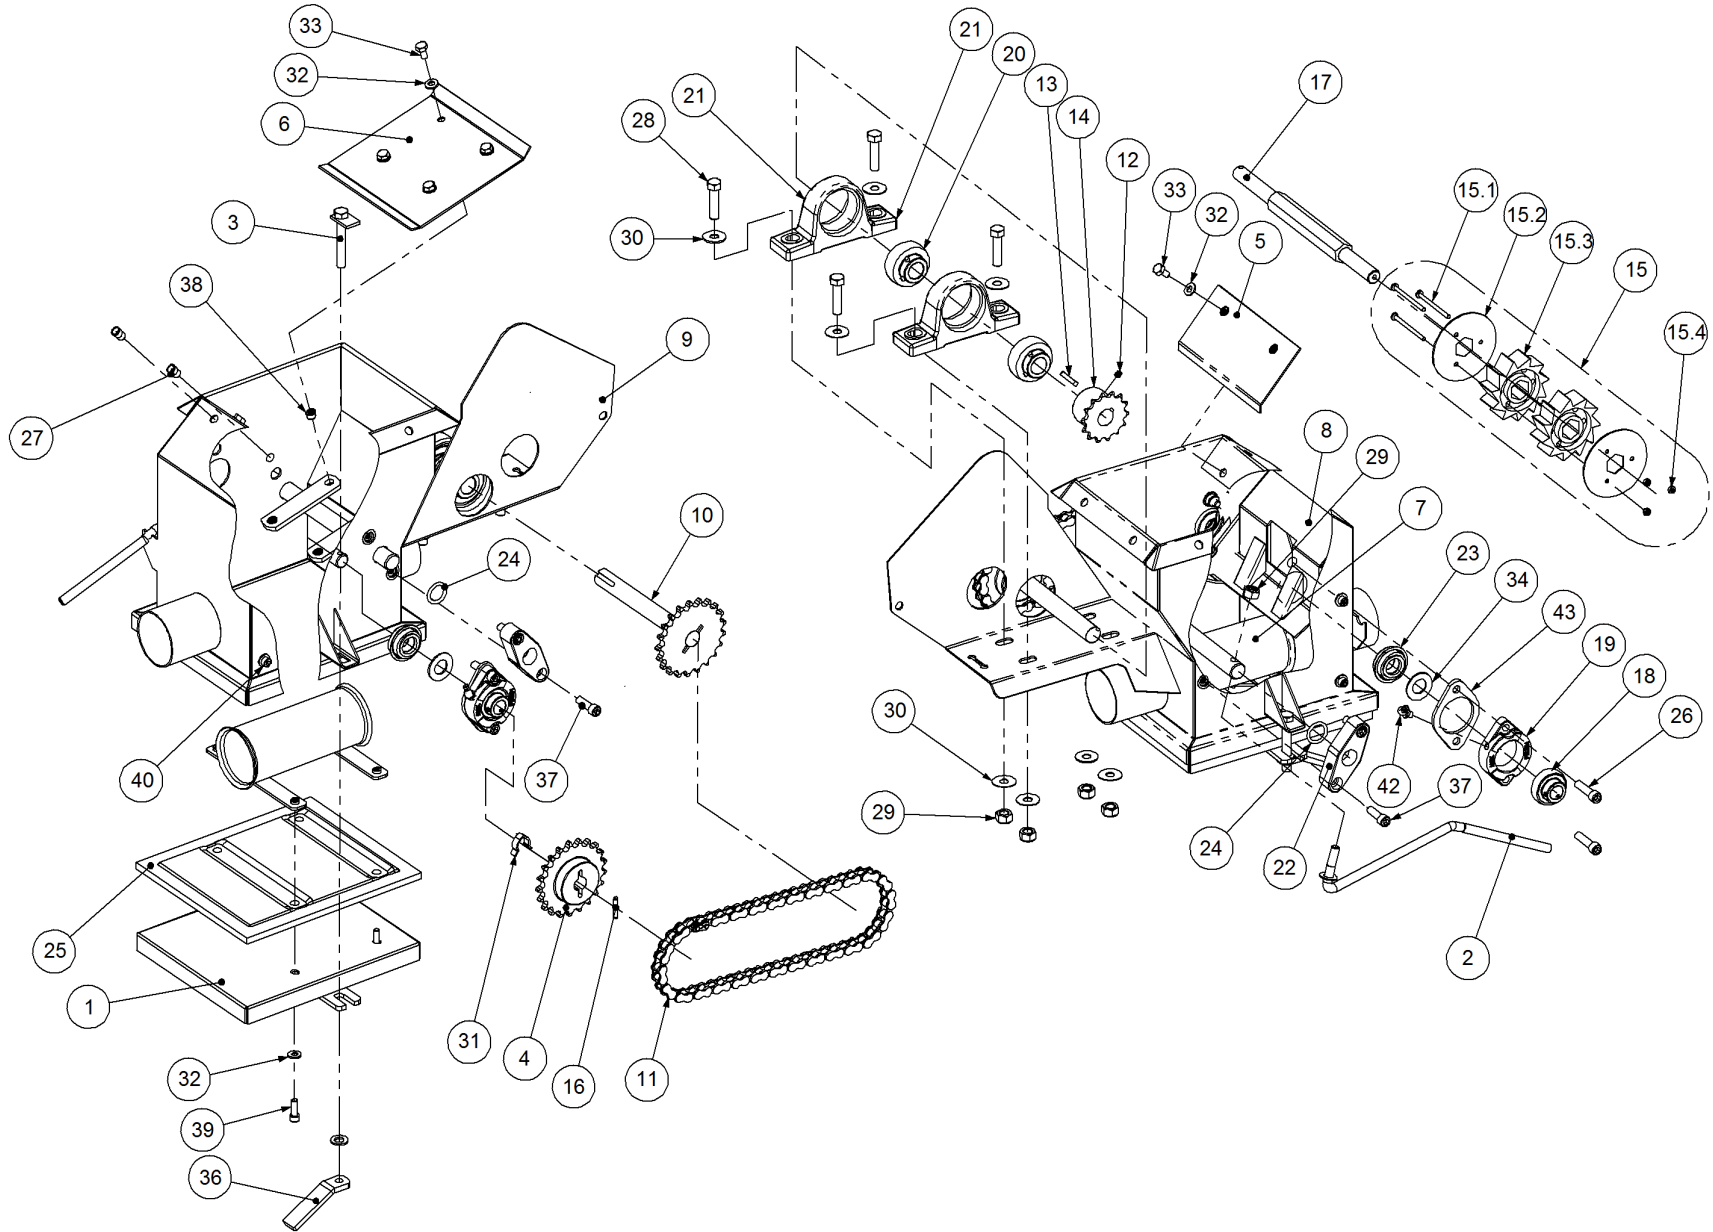

P/N 208103000 Metering Unit SSB - 1 Way Electric Drive

Key	Part Number	Description	Qty	Key	Part Number	Description	Qty
1	208100026	Bottom Door - SSB	1	29	030130101	Nut 3/8" UNC Nyloc	5
2	208100051	Cleanout Door Handle - SSB	1	30	035110251	Flat Washer 3/8" ID	8
3	208100061	Bottom Door Bolt - SSB	2	31	193003765	Retainer Clip - Sprocket	1
4	208100095	Sprocket (Plastic) 1/2" BS x 21T	1	32	035106151	Flat Washer 1/4" ID	14
5	208100071	Coarse Seeds Plate - SSB	1	33	000060135	Bolt Hex Hd 1/4" UNC x 1/2"	6
6	208100047	Clean Out Door - SSB	1	34	035316320	Flat Washer 5/8" ID S/Steel	2
7	208100028	Flow Through Tube	1	35	035110191	Flat Washer 3/8" ID	2
8	208100020	Port Plate - 1 Way	1	36	208100060	Handle - Bottom Door Fastener	2
9	208102002	Metering Unit SSB - 1 Way	1	37	010208025	Cap Screw 5/16" BSW x 1"	4
10	290602070	Drive Shaft & Sprocket - SSB	1	38	030170061	Nut 1/4" UNC Huck	4
11	290600899	Chain 1/2" AS Simplex	1	39	010106019	Cap Screw 1/4" UNC x 3/4"	4
12	013110613	Grub Screw 1/4" UNC x 1/2"	1	40	010106012	Cap Screw 1/4" UNC x 1/2"	4
13	182047430	Key 4.75 x 4.75 x 30mm	1	41	030170081	Nut 5/16" UNC Huck	8
14	290000031	Sprocket (Plastic) 1/2" BS x 14T - 3/4" ID	1	42	111206675	Grease Nipple 1/4" UNF - 67.5°	2
15	208100092	Spool Assy - SSB	1	43	197001626P	Gasket (Small) - Bearing	2
15.1	059604060	Bolt Pan Hd M4 x 60	3				
15.2	193001905	Spool Washer	2				
15.3	197018845	Spool	2				
15.4	080310041	Nut M4 S/Steel	3				
16	090105025	Roll Pin 3/16" x 1"	1				
17	208100100	Spool Shaft - SSB	1				
18	135320210	Bearing - 5/8" ID	2				
19	136520300	Bearing Housing	2				
20	135420412	Bearing - 3/4" ID	2				
21	136420500	Bearing Housing - Pillow Block	2				
22	137308846	Bush	2				
23	197161687	Seal 5/8" ID	2				
24	197192535	O'Ring 3/4" ID x 1" OD x 0.139"	2				
25	208100016	Door Rubber - SSB	1				
26	010208032	Cap Screw 5/16" BSW x 1-1/4"	4				
27	030170001	Nut 1/4" UNC Huck	2				
28	000100385	Bolt Hex Hd 3/8" UNC x 1-1/2"	4