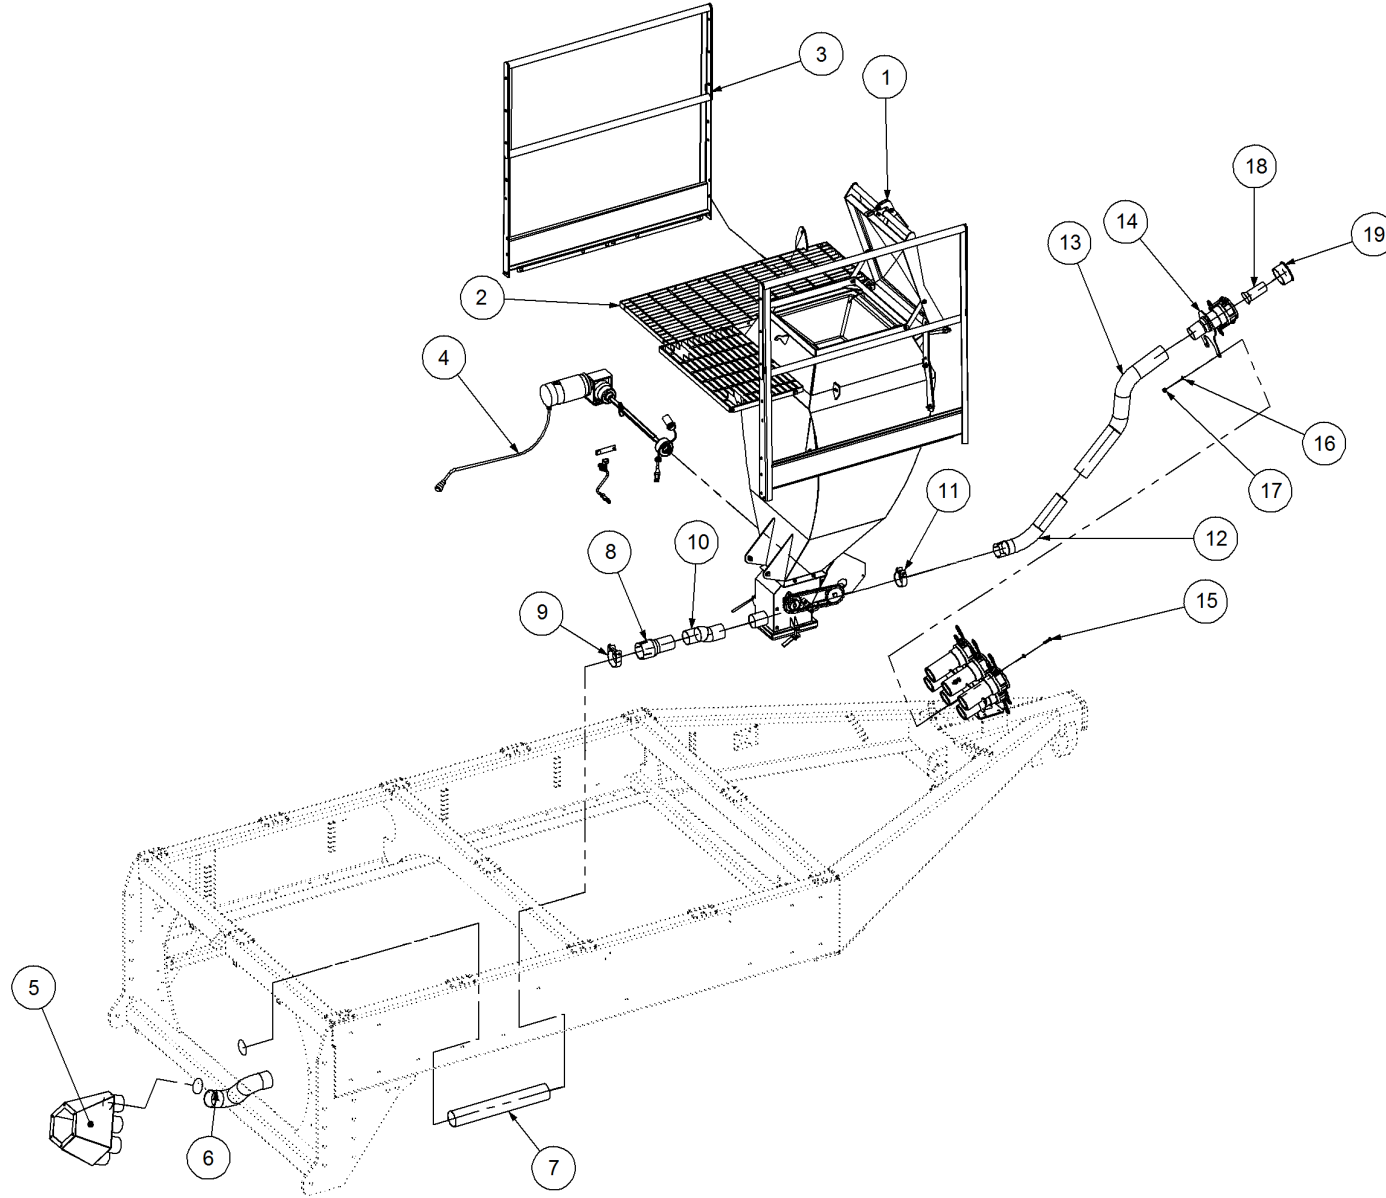

P/N 201300101 SSB Kit - 300L 1 Way Electric Drive

Key	Part Number	Description	Qty
1	201300251	SSB Sub Assembly - 300L 1 Way Electric Drive	1
2	201300215	SSB Walkway Kit - 300L	1
3	201300210	SSB Handrail Kit - 300L	1
4	290602802	Drive Kit - SSB 300L TQ Electric Drive	1
5	259602009	Blower Outlet - 7 Outlet	1
6	109400076	Hose Ribbed Bore 76 Dia	1
7	109400076	Hose Ribbed Bore 76 Dia	1
8	208000075	Reducer 3" ID x 2-1/2" OD	1
9	100074079	Hose Clamp - Mikalor 74 - 79	1
10	109200064	Hose Ductaflex 63 Dia	1
11	100064067	Hose Clamp - Mikalor 64 - 67	1
12	193045212	Elbow 2-1/2" Dia	1
13	109600064	Hose Abrasive Resistant 64 Dia	1
14	214602051	Breakaway & Coupling Assembly	1
15	000100325	Bolt Hex Hd 3/8" UNC x 1-1/4"	2
16	035110191	Flat Washer 3/8" ID	4
17	030130101	Nut 3/8" UNC Nyloc	2
18	208063044	Air Restrictor	1
19	108000075	Plug - 3" Female	1

Key	Part Number	Description	Qty