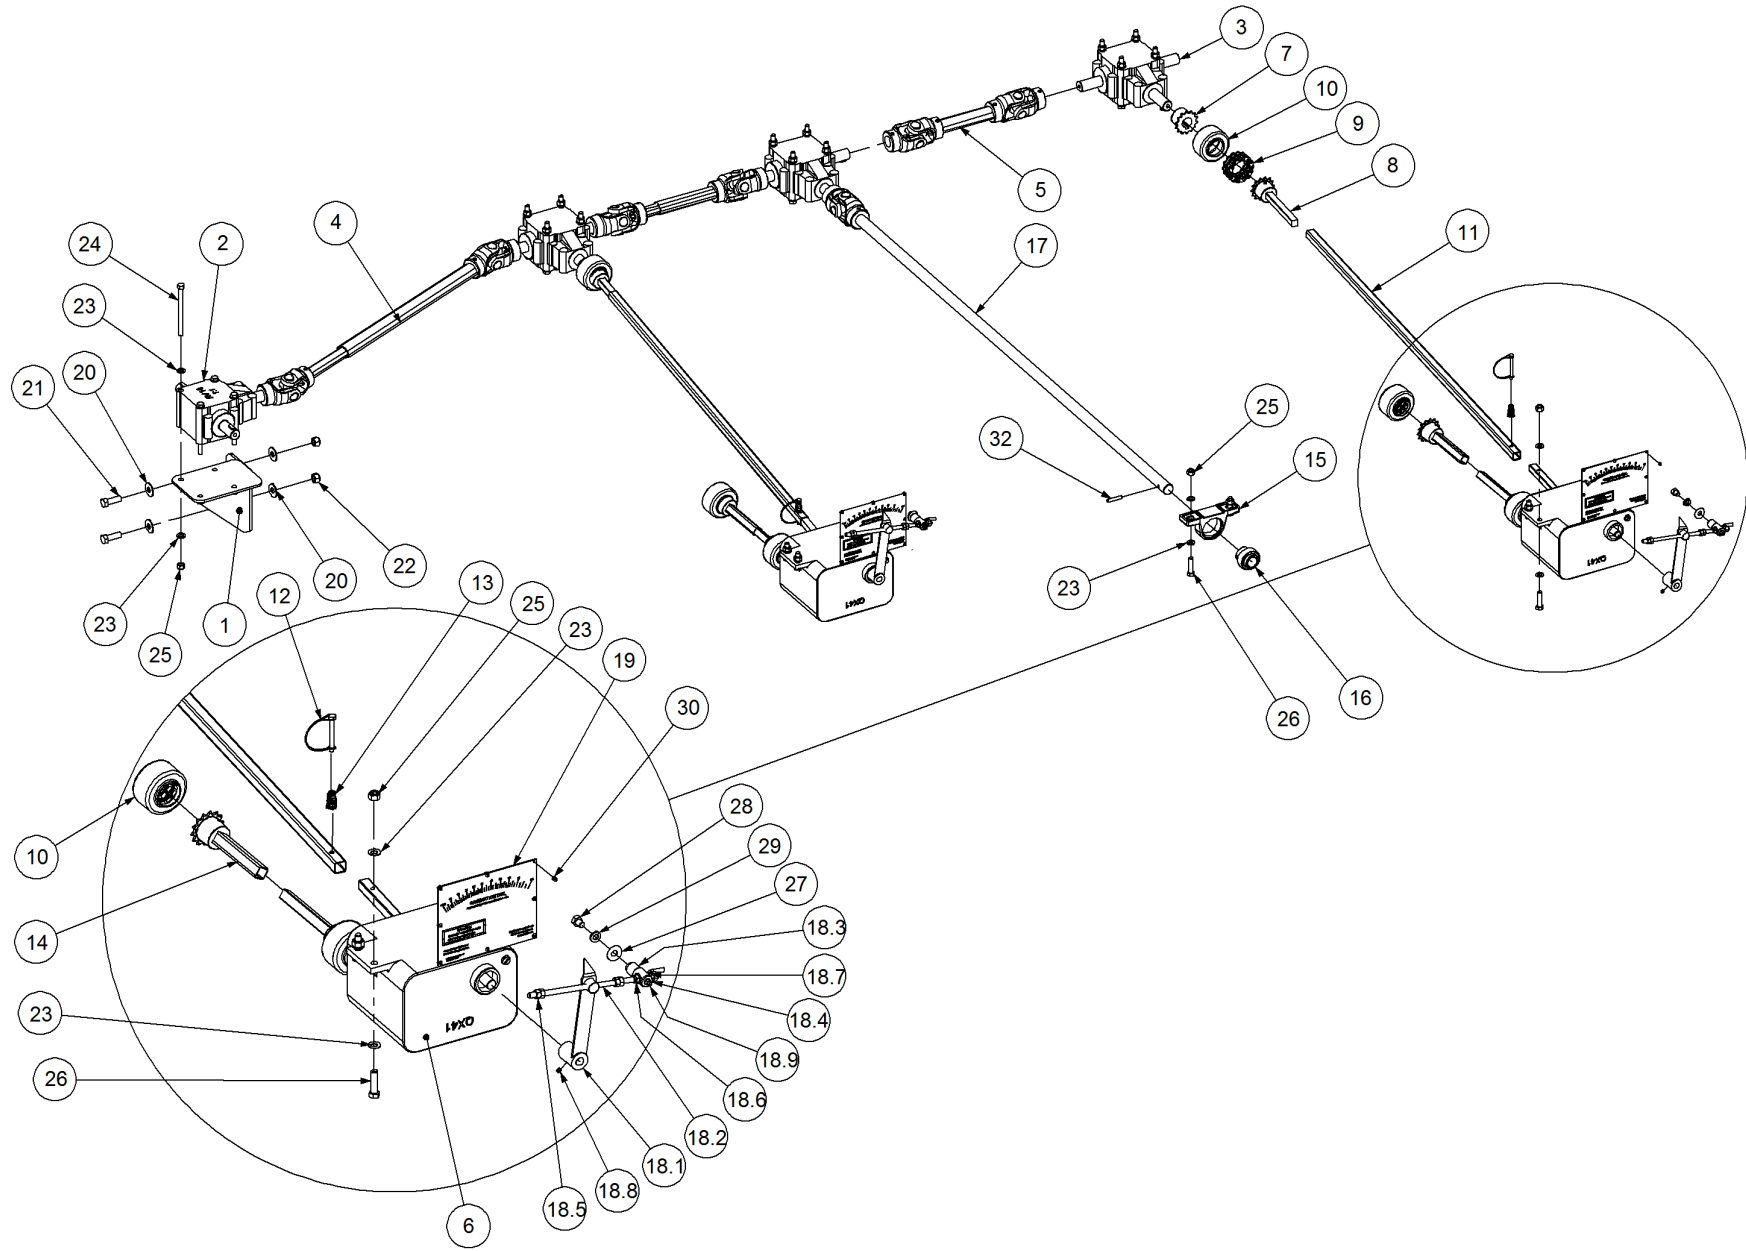

P/N 290602000 Drive Kit - Ground Drive

Key	Part Number	Description	Qty	Key	Part Number	Description	Qty
1	212602022	Gearbox Mount	1	22	030130131	Nut 1/2" UNC Nyloc	2
2	130010006	Gearbox - Ratio 1:1	2	23	035110191	Flat Washer 3/8" ID	52
2.1	130025477	Seal 25 ID - Gearbox	3	24	000101255	Bolt Hex Hd 3/8" UNC x 5"	16
3	130010111	Gearbox - Ratio 3.25:1	2	25	030130101	Nut 3/8" UNC Nyloc	26
3.1	130025477	Seal 25 ID - Gearbox	3	26	000100385	Bolt Hex Hd 3/8" UNC x 1-1/2"	10
4	131210720	Drive Shaft & Universal	1	27	035110251	Flat Washer 3/8" ID	2
5	131210420	Drive Shaft & Universal	2	28	000100135	Bolt Hex Hd 3/8" UNC x 1/2"	2
6	290000030	Zero Max QX41 w/- Sprockets & Shafts	2	29	036110000	Spring Washer 3/8" ID	2
7	290000034	Sprocket (Plastic) 1/2" BS x 14T - 25 ID	2	30	094103001	Pop Rivet 1/8" Aluminium	16
8	290000007	Drive Shaft w/- Sprocket - 170 Lg	2	31	013110606	Grub Screw 1/4" UNC x 1/4"	2
9	125412120	Chain 1/2" BS Duplex 13L	4	32	090106038	Roll Pin 1/4" x 1-1/2"	1
10	131000004	Chain Boot	4				
11	290601080	Drive Tube	2				
12	095306050	Lynch Pin 1/4"	2				
13	124112032	Spring - Compression	2				
14	290000009	Drive Tube w/- Sprocket - 150 Lg	2				
15	136420500	Bearing Housing - Pillow Block	1				
16	135520525	Bearing - 1" ID	1				
17	290602055	Crank Shaft w/- Universal	1				
18	209600000	Calibration Adjustment Kit	2				
18.1	209600005	Calibration Indicator	1				
18.2	209600001	Indicator Adjusting Screw	1				
18.3	209600004	Adaptor	1				
18.4	209600007	Swivel Screw	1				
18.5	030110081	Nut 5/16" UNC	6				
18.6	030130081	Nut 5/16" UNC Nyloc	1				
18.7	035108161	Flat Washer 5/16" ID	2				
18.8	013110606	Grub Screw 1/4" UNC x 1/4"	2				
18.9	111206000	Grease Nipple 1/4" UNF	1				
19	192017514	Calibration Dial	2				
20	035113250	Flat Washer 1/2" ID	4				
21	000130385	Bolt Hex Hd 1/2" UNC x 1-1/2"	2