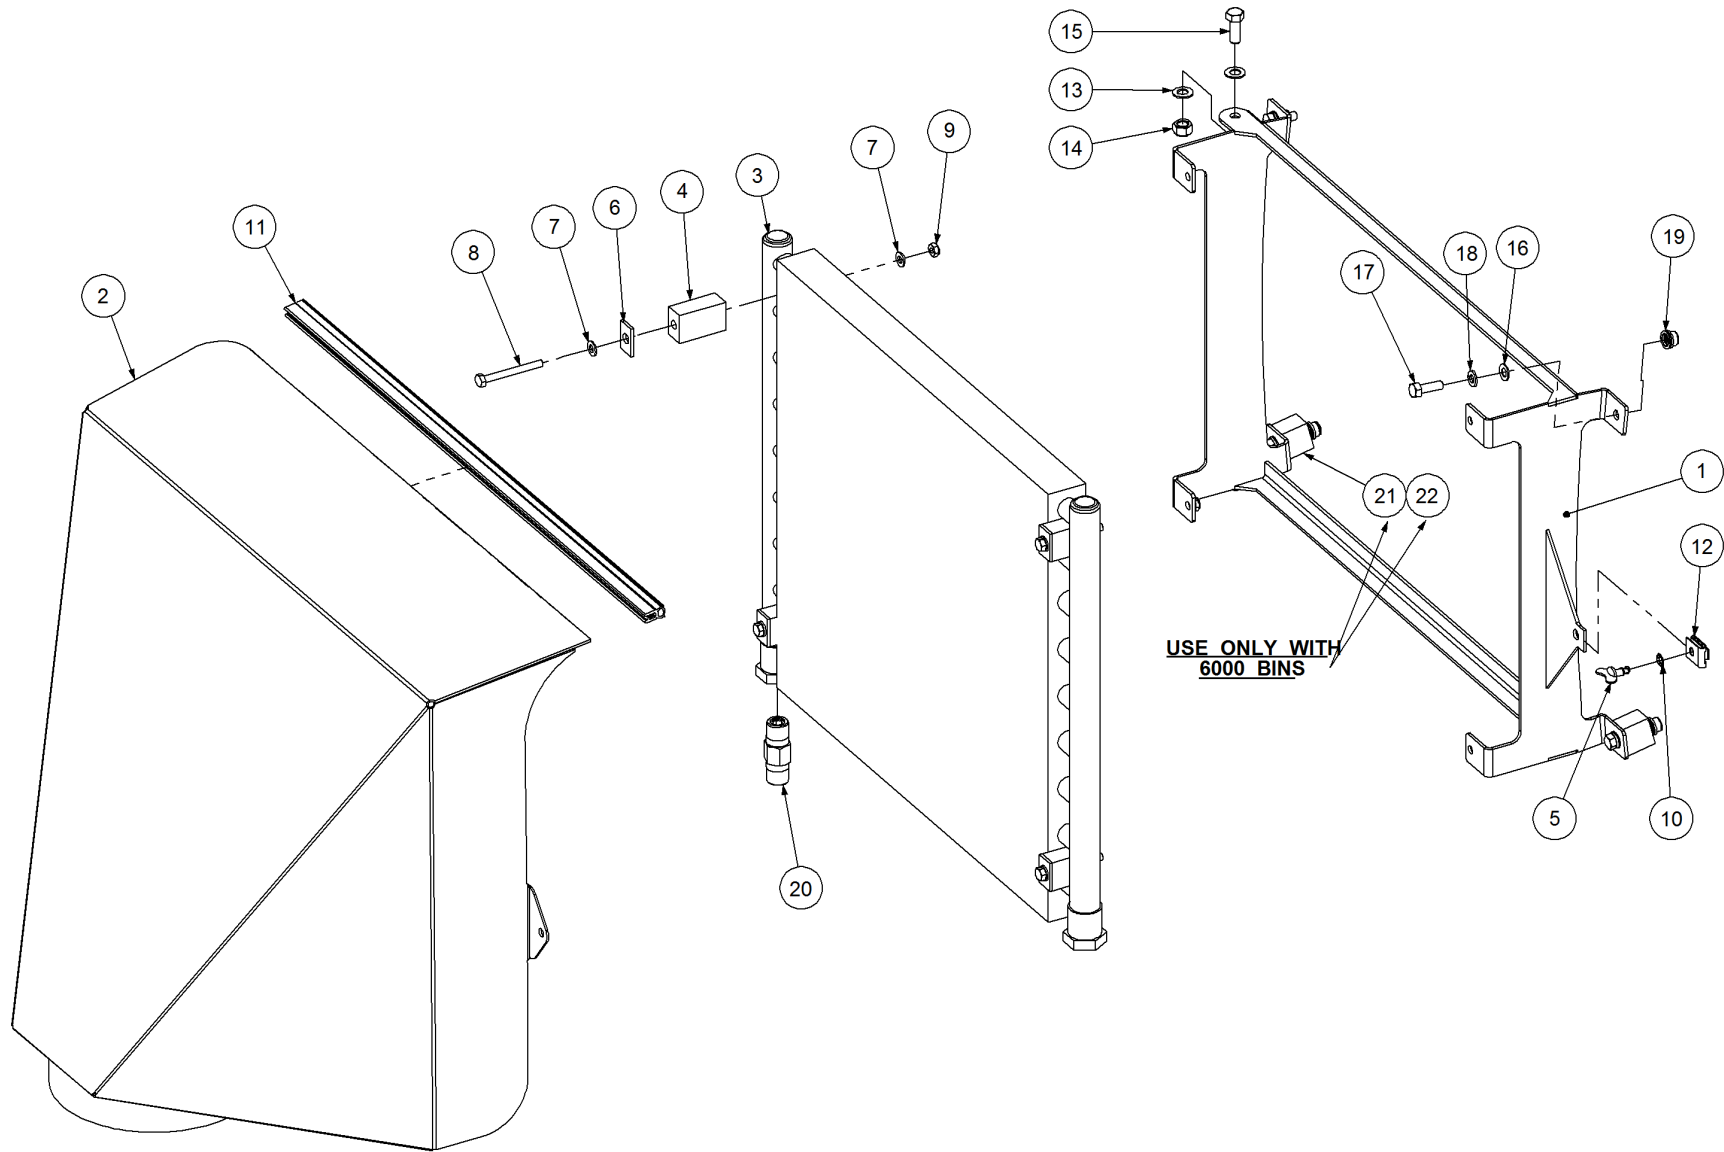

P/N 205600010 Cooler Assy

P/N 205600010 Cooler Assy

Key	Part Number	Description	Qty
1	205603001	Cooler Mount	1
2	205600001	Cooler Shroud	1
3	163109241	Oil Cooler	1
4	197203050	Rubber Cooler Mount	4
5	067852260	Wing Hd Stud -1/4 Turn Fastener	1
6	203154007	Spacer Washer	4
7	035106151	Flat Washer 1/4" ID	8
8	000060635	Bolt Hex Hd 1/4" UNC x 2-1/2"	4
9	030130061	Nut 1/4" UNC Nyloc	4
10	067853420	Retainer -1/4 Turn Fastener	1
11	205600006	Rubber Seal	1
12	067854101	Receptacle -1/4 Turn Fastener	1
13	035110191	Flat Washer 3/8" ID	4
14	030130101	Nut 3/8" UNC Nyloc	2
15	000100255	Bolt Hex Hd 3/8" UNC x 1"	2
16	035108161	Flat Washer 5/16" ID	4
17	000080255	Bolt Hex Hd 5/16" UNC x 1"	4
18	036108000	Spring Washer 5/16" ID	4
19	030170081	Nut 5/16" UNC Huck	4
20	200122350	Relief Valve	1
21	197203033	Cooler Mount Spacer Block	2
22	000080505	Bolt Hex Hd 5/16" UNC x 2"	2

Key	Part Number	Description	Qty