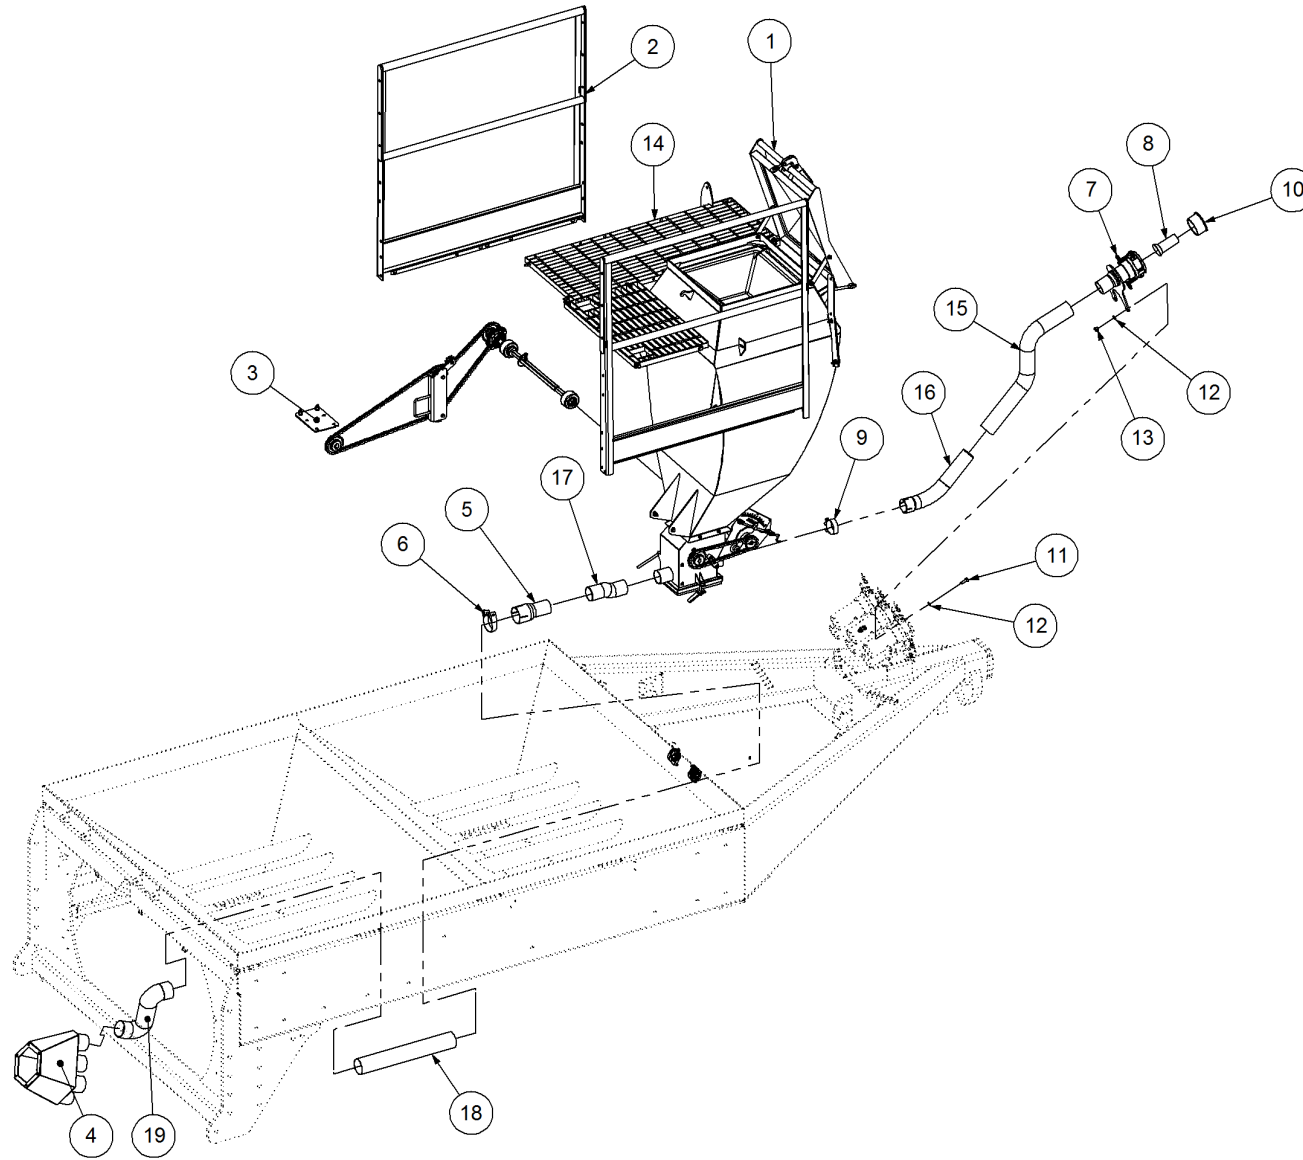

P/N 201300102 SSB Kit - 300L 1 Way Ground Drive

Key	Part Number	Description	Qty
1	201300250	SSB Sub Assembly - 300L 1 Way Ground Drive	1
2	201300210	SSB Handrail Kit - 300L	1
3	290602800	Drive Kit - SSB 300L	1
4	259602009	Blower Outlet - 7 Outlet	1
5	208000075	Reducer 3" ID x 2-1/2" OD	1
6	100074079	Hose Clamp - Mikalor 74 - 79	1
7	214602051	Breakaway & Coupling Assembly	1
8	208063044	Air Restrictor	1
9	100064067	Hose Clamp - Mikalor 64 - 67	1
10	108000075	Plug - 3" Female	1
11	050100308	Bolt Hex Hd M10 x 30	2
12	085110000	Flat Washer 10 ID	4
13	080121000	Nut M10 Nyloc	2
14	201300215	SSB Walkway Kit - 300L	1
15	109600064	Hose Abrasive Resistant 64 Dia	1
16	193045212	Elbow 2-1/2" Dia	1
17	109200064	Hose Ductaflex 63 Dia	1
18	109400076	Hose Ribbed Bore 76 Dia	1
19	109400076	Hose Ribbed Bore 76 Dia	1

Key	Part Number	Description	Qty