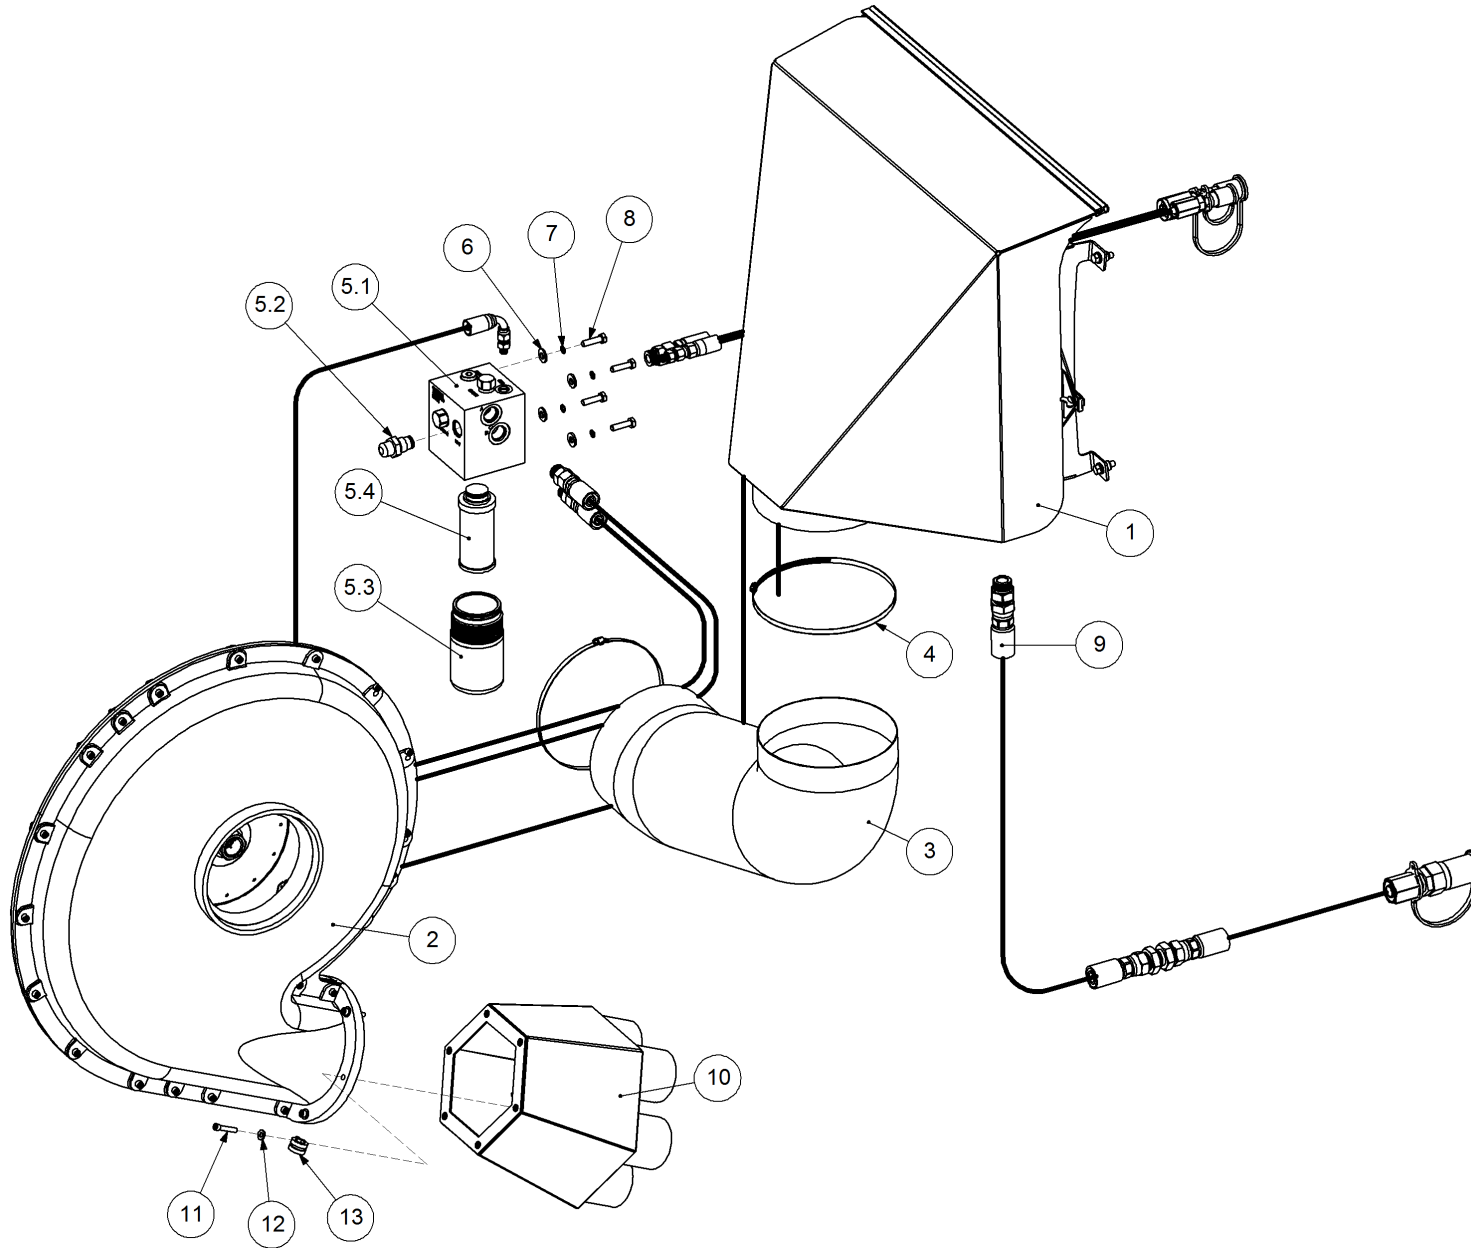

P/N 250000003 Blower Kit - Rexroth

Key	Part Number	Description	Qty
1	205600010	Cooler Assy	1
2	251902000	Blower - Rexroth	1
3	205001000	Hose - 8" Nyladuct	1
4	101178229	Hose Clamp - 178 - 229	2
5	254000002	Anti Cavity Manifold	1
5.1	161000003	Anti Cavity Manifold	1
5.2	161000005	HI-VT Indicator	1
5.3	254000001	Filter Bowl	1
5.4	159424400	Filter Element	1
6	085108000	Flat Washer 8 ID	4
7	086108000	Spring Washer 8 ID	4
8	050080308	Bolt Hex Hd M8 x 30	4
9	150000042	Hydraulic Hose & Fittings Kit	1
10	259602000	Blower Outlet - 6 Outlet	1
11	010106032	Cap Screw 1/4" UNC x 1-1/4"	6
12	035106151	Flat Washer 1/4" ID	6
13	115001351	Cable Clamp 18mm	1

Key	Part Number	Description	Qty