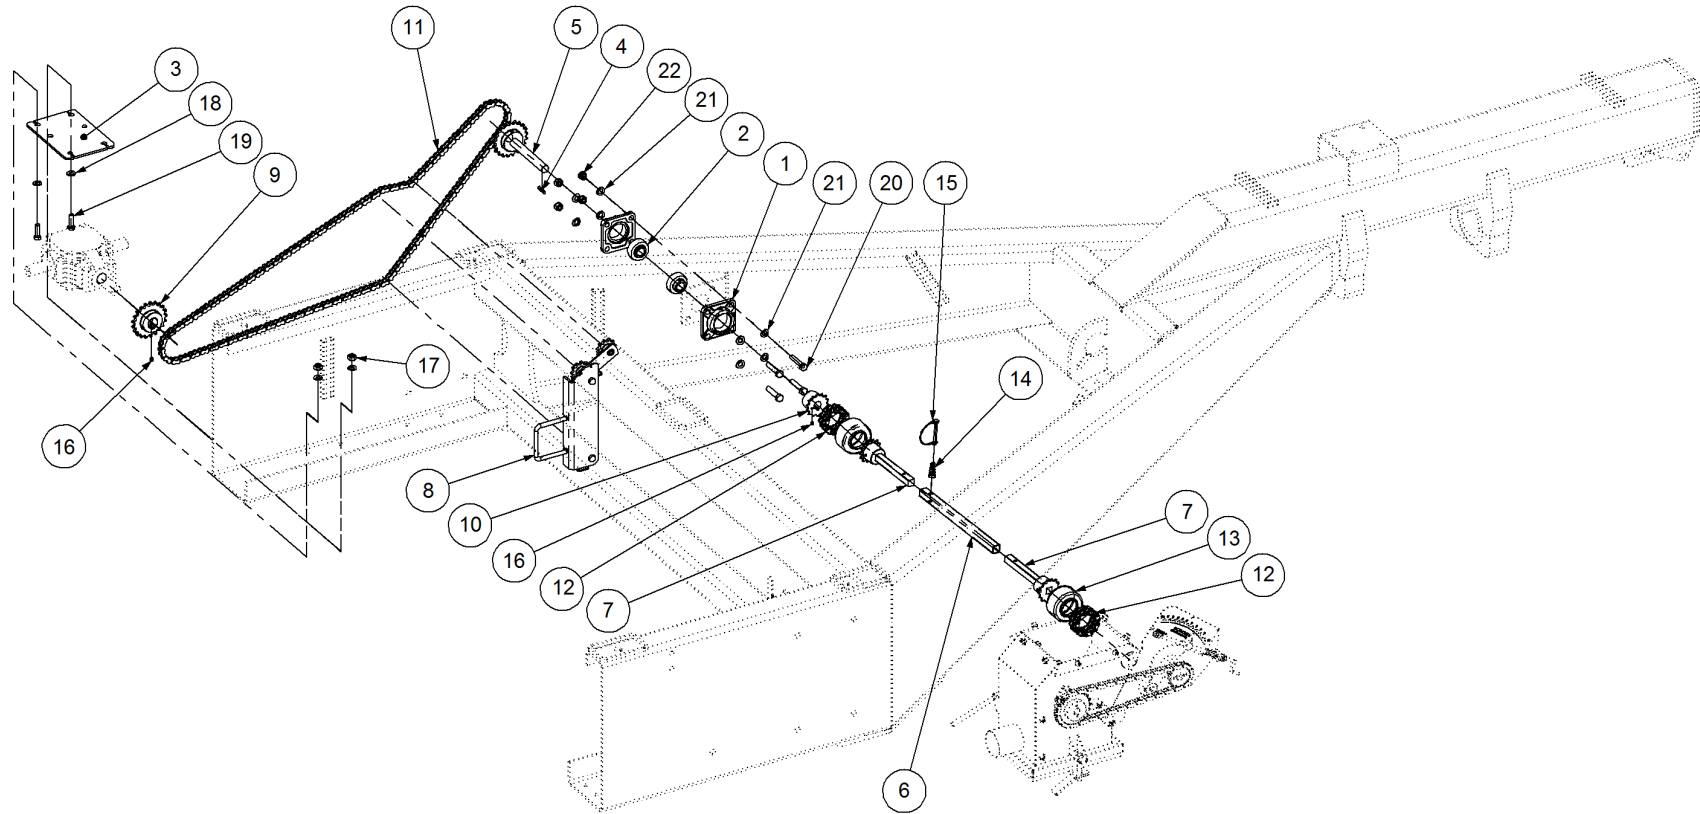

P/N 290602800 Drive Kit - SSB 300L

Key	Part Number	Description	Qty
1	136620401	Bearing Housing	2
2	135420412	Bearing - 3/4" ID	2
3	290600065	Relocation Plate - T Box	1
4	182047430	Key 4.75 x 4.75 x 30mm	1
5	290602070	Drive Shaft & Sprocket - SSB	1
6	290452075	Drive Tube	1
7	290000011	Drive Shaft w/- Sprocket	2
8	290000021	Tensioner Assembly - SSB	1
9	290000115	Sprocket (Plastic) 1/2" BS x 21T	1
10	290000031	Sprocket (Plastic) 1/2" BS x 14T - 3/4" ID	1
11	290602899	Chain 1/2" BS Simplex	1
12	125412120	Chain 1/2" BS Duplex 13L	2
13	131000004	Chain Boot	2
14	124112032	Spring - Compression	1
15	095306050	Lynch Pin 1/4"	1
16	013110606	Grub Screw 1/4" UNC x 1/4"	2
17	030130101	Nut 3/8" UNC Nyloc	2
18	035110191	Flat Washer 3/8" ID	4
19	000100325	Bolt Hex Hd 3/8" UNC x 1-1/4"	2
20	050100508	Bolt Hex Hd M10 x 50	4
21	085110000	Flat Washer 10 ID	8
22	080121000	Nut M10 Nyloc	4

Key	Part Number	Description	Qty