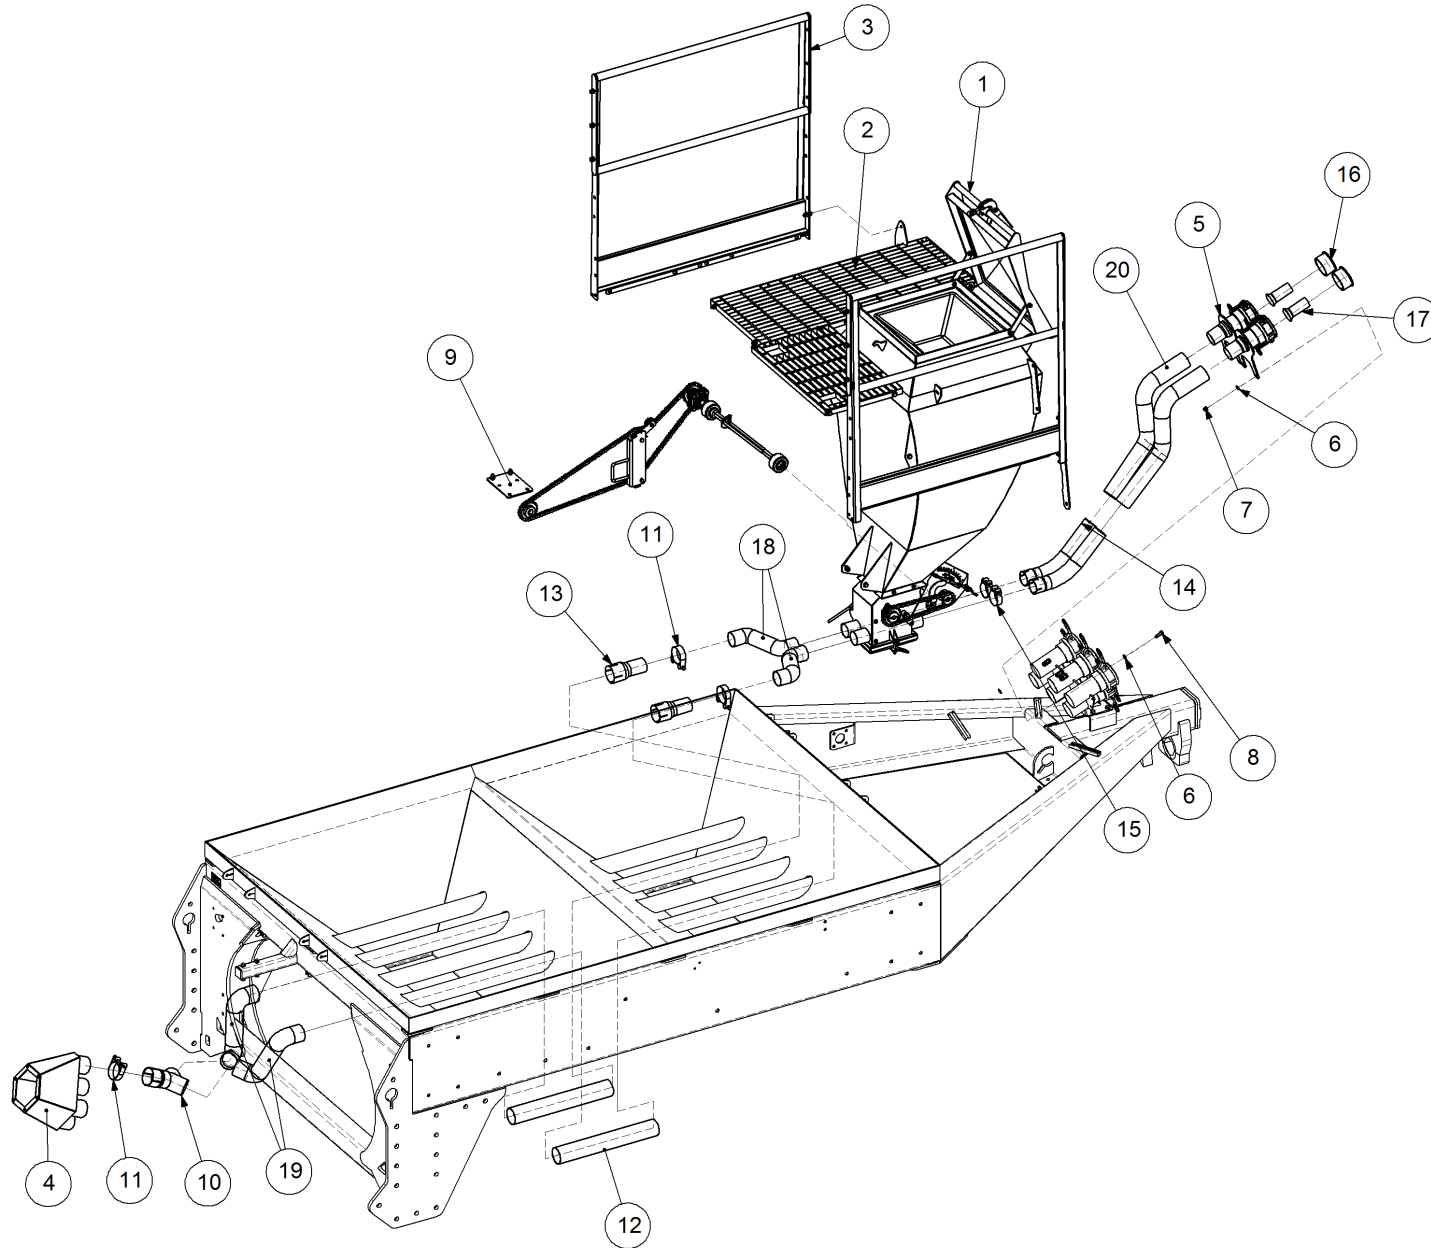

P/N 201300103 SSB Kit - 300L 2 Way Ground Drive

Key	Part Number	Description	Qty
1	201300252	SSB Sub Assembly - 300L 2 Way Ground Drive	1
2	201300215	SSB Walkway Kit - 300L	1
3	201300210	SSB Handrail Kit - 300L	1
4	259602009	Blower Outlet - 7 Outlet	1
5	214602051	Breakaway & Coupling Assembly	2
6	085110000	Flat Washer 10 ID	8
7	080121000	Nut M10 Nyloc	4
8	050100308	Bolt Hex Hd M10 x 30	4
9	290602800	Drive Kit - SSB 300L	1
10	208090300	Y Piece 3" ID	1
11	100074079	Hose Clamp - Mikalor 74 - 79	3
12	109400076	Hose Ribbed Bore 76 Dia	2
13	208000075	Reducer 3" ID x 2-1/2" OD	2
14	193045212	Elbow 2-1/2" Dia	2
15	100064067	Hose Clamp - Mikalor 64 - 67	2
16	108000075	Plug - 3" Female	2
17	208063044	Air Restrictor	2
18	109200064	Hose Ductaflex 63 Dia	1
19	109400076	Hose Ribbed Bore 76 Dia	1
20	109600064	Hose Abrasive Resistant 64 Dia	2

Key	Part Number	Description	Qty