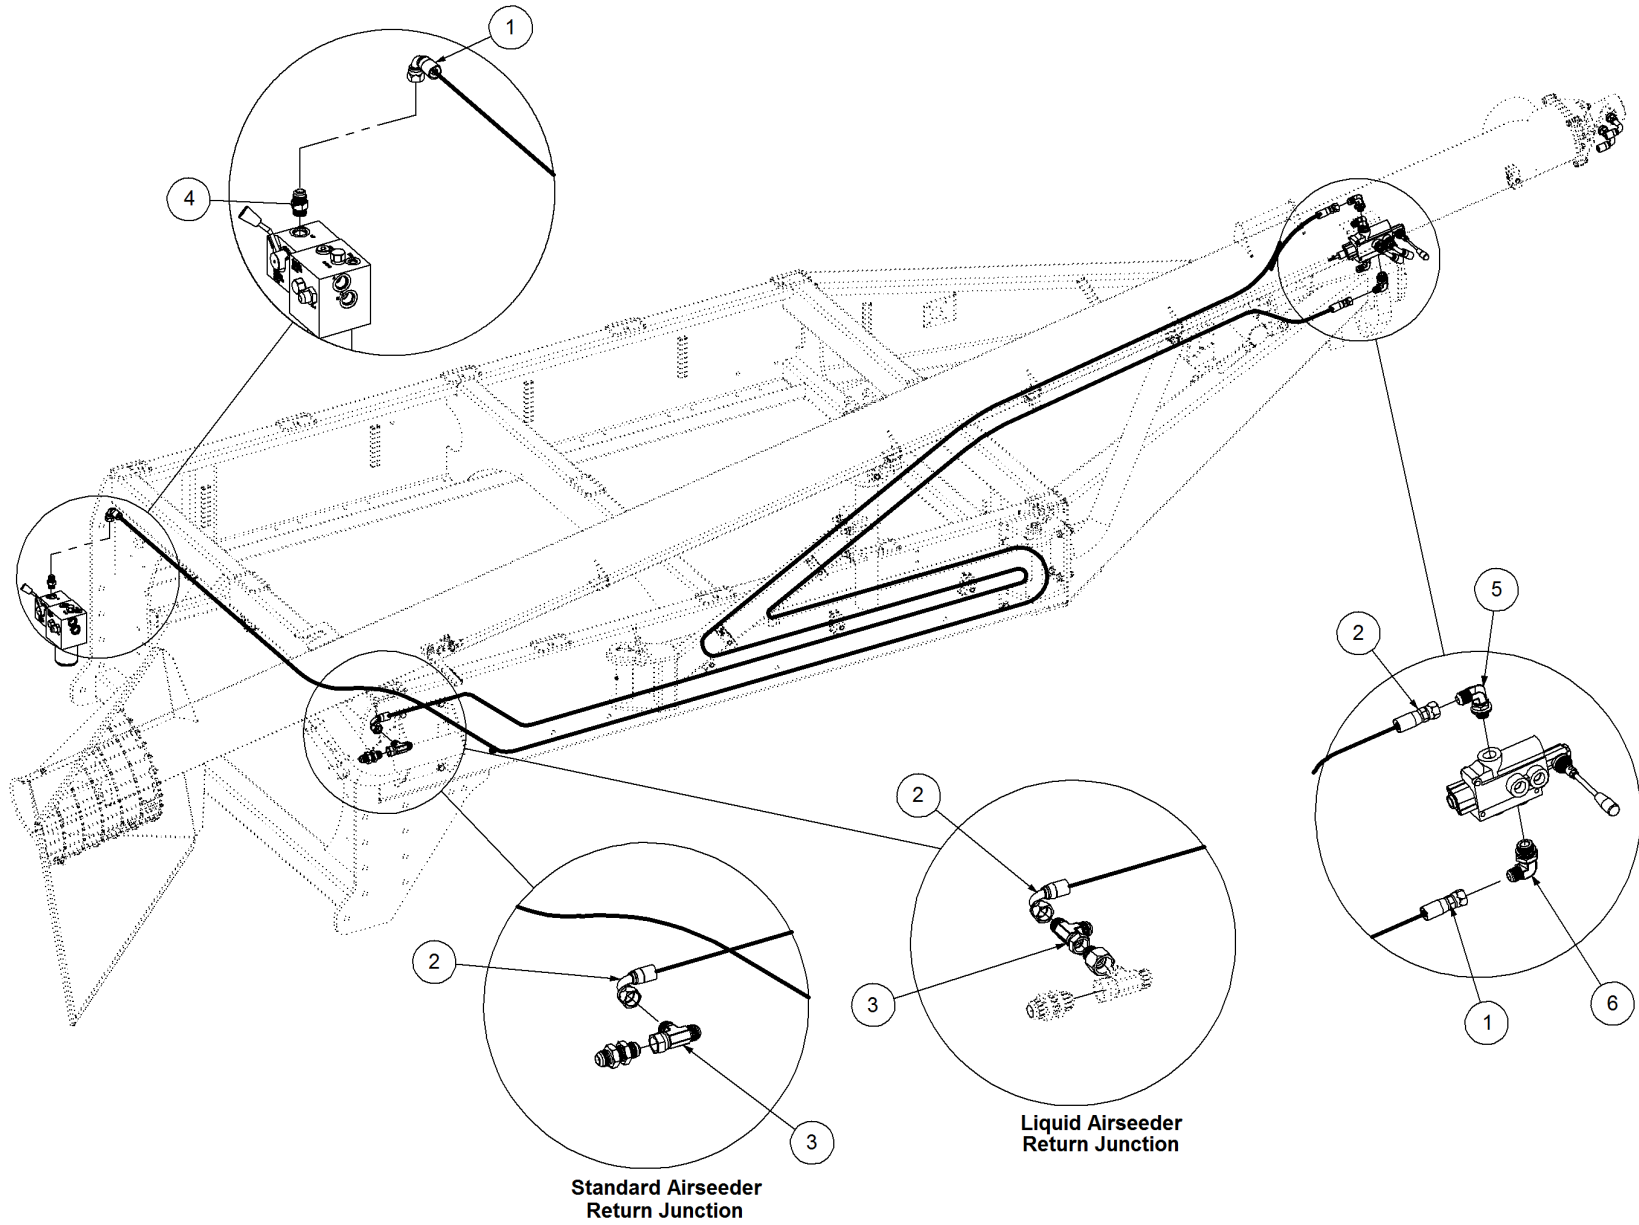

P/N 150000059

Hydraulic Hose & Fittings Kit

Key	Part Number	Description	Qty
1	150000048	Hyd Hose 1/2" DWB x 10800 Lg	1
2	150000049	Hyd Hose 1/2" DWB x 9000 Lg	1
3	15212R6X-S	Fitting - Tee 1-1/16" JicM x 1-1/16" JicM x 1-1/16" JicF	1
4	15210F5OX-S	Fitting - Connector 7/8" JicM x 7/8" UnoM	1
5	15210C4OMX-S	Fitting - Elbow 90° 7/8" JicM x 1/2" BspM	1
6	15210-12C4OMX-S	Fitting - Elbow 90° 7/8" JicM x 3/4" BspM	1
7	PSG32	Spiral Guard	1

Key	Part Number	Description	Qty