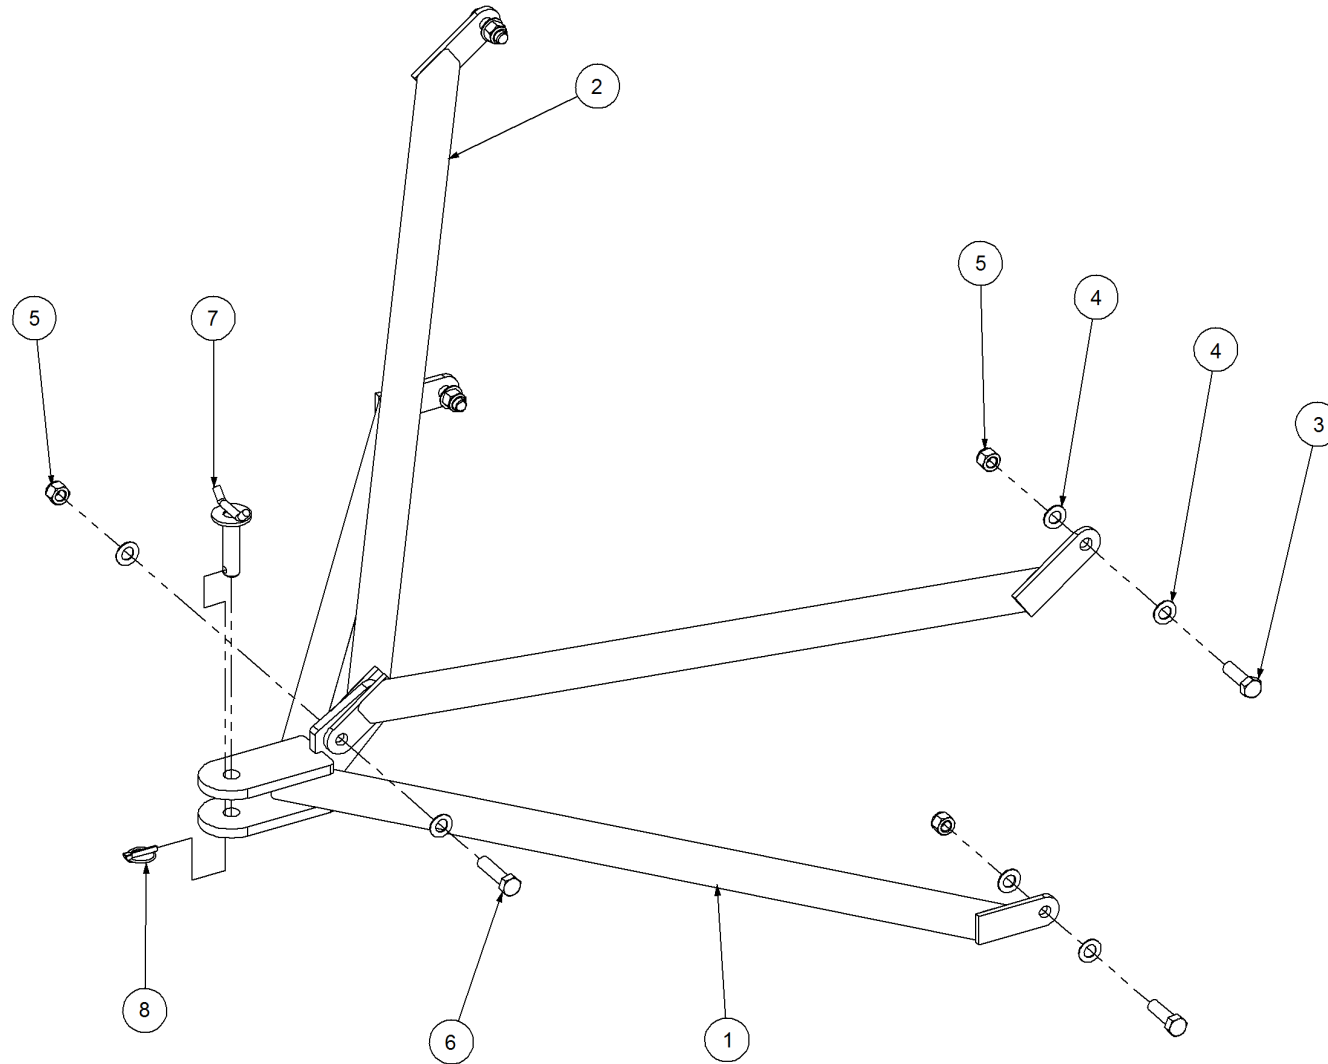

# P/N 234000000 Harrow Hitch Assy

**P/N 234000000 Harrow Hitch Assy**

<b>Key</b>	<b>Part Number</b>	<b>Description</b>	<b>Qty</b>
1	234000011	Lower Arm	1
2	234000021	Upper Arm	2
3	000190638	Bolt Hex Hd 3/4" UNC x 2-1/2"	4
4	035119380	Flat Washer 3/4" ID	10
5	030130191	Nut 3/4" UNC Nyloc	5
6	000190755	Bolt Hex Hd 3/4" UNC x 3"	1
7	234000001	Hitch Pin	1
8	095110036	Lynch Pin 3/8"	1