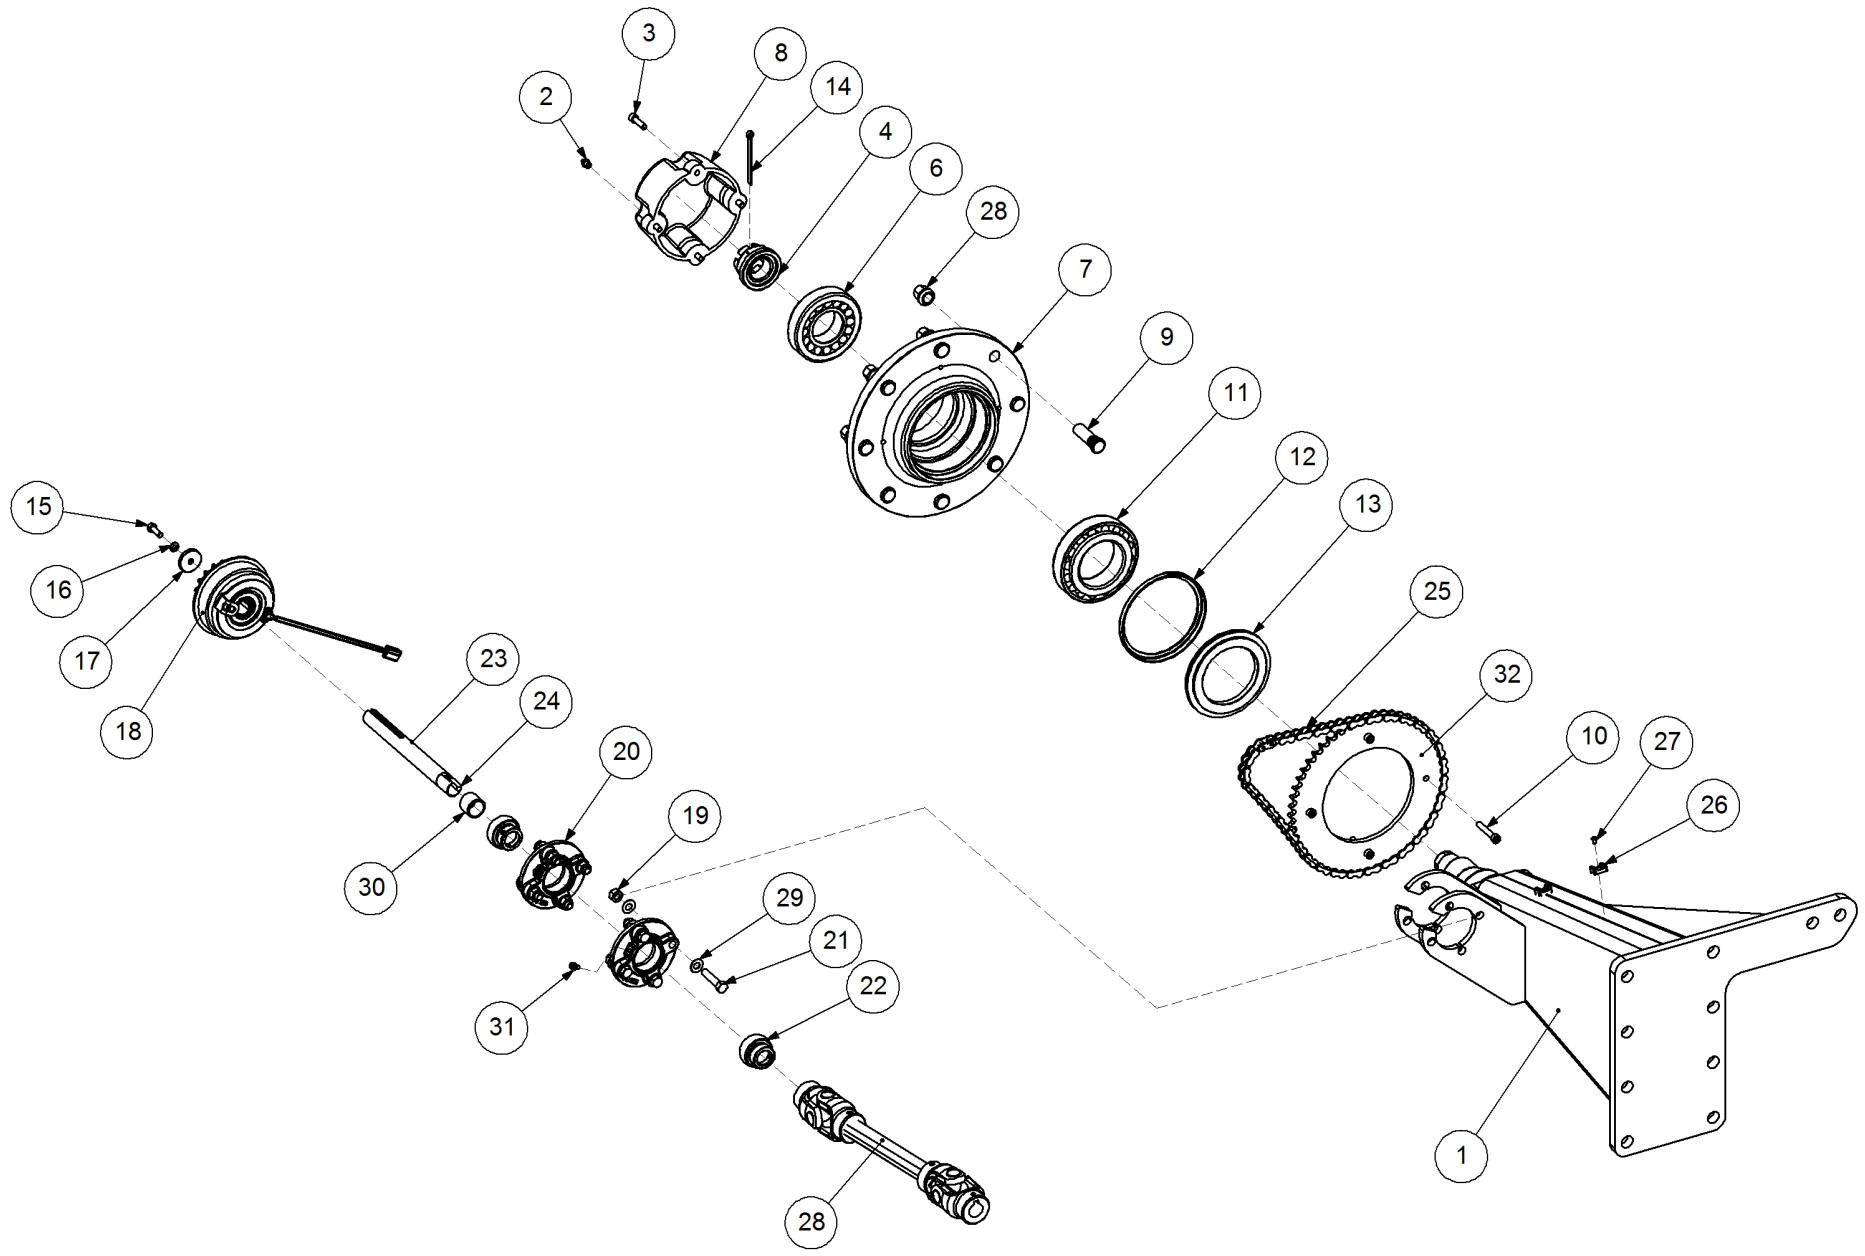

Key	Part Number	Description	Qty
-----	-------------	-------------	-----

**P/N 242900000 Axle Hub & Stub - Drive - 6.5T (8 stud) x 3.0m**

Key	Part Number	Description	Qty
1	242900001	Axle - Drive	1
2	111103000	Grease Nipple 1/8" BSP	1
3	060108030	Cap Screw M8 x 30	4
4	249092002	Axle Nut 1-1/2"	1
5	080161801	Wheel Nut M18	8
6	135030311	Bearing Tapered Roller 55 ID	1
7	139092006	Hub - 8 stud	1
8	139092007	Grease Cap	1
9	056180600	Wheel Stud M18	8
10	060108050	Cap Screw M8 x 50	4
11	135032216	Bearing Tapered Roller 80 ID	1
12	139092009	Wear Ring	1
13	139092008	Seal 100 ID	1
14	092206080	Split Pin 6.3 Dia x 80	1
15	000080255	Bolt Hex Hd 5/16" UNC x 1"	1
16	036108000	Spring Washer 5/16" ID	1
17	290000002	Retainer Washer	1
18	115005314	Electric Clutch w/- 18T Sprocket	1
19	030130111	Nut 7/16" UNC Nyloc	8
20	136220500	Bearing Housing - 4 Bolt	2
21	000110505	Bolt Hex Hd 7/16" x 2" UNC	8
22	135520525	Bearing - 1" ID	2
23	290000003	Clutch Shaft	1
24	182070830	Key 7 x 8 x 30 Lg	1
25	249063000	Chain 5/8" Simplex O'ring	1
26	115001512	Cable Clamp	2
27	094105000	Pop Rivet 3/16" Steel	2
28	131210490	Drive Shaft & Universal	1
29	035108161	Flat Washer 5/16" ID	16
30	240000000	Bush	1
31	111206450	Grease Nipple 1/4" UNF - 45°	2
32	249150543	Sprocket Plate 5/8" BS x 54T	1