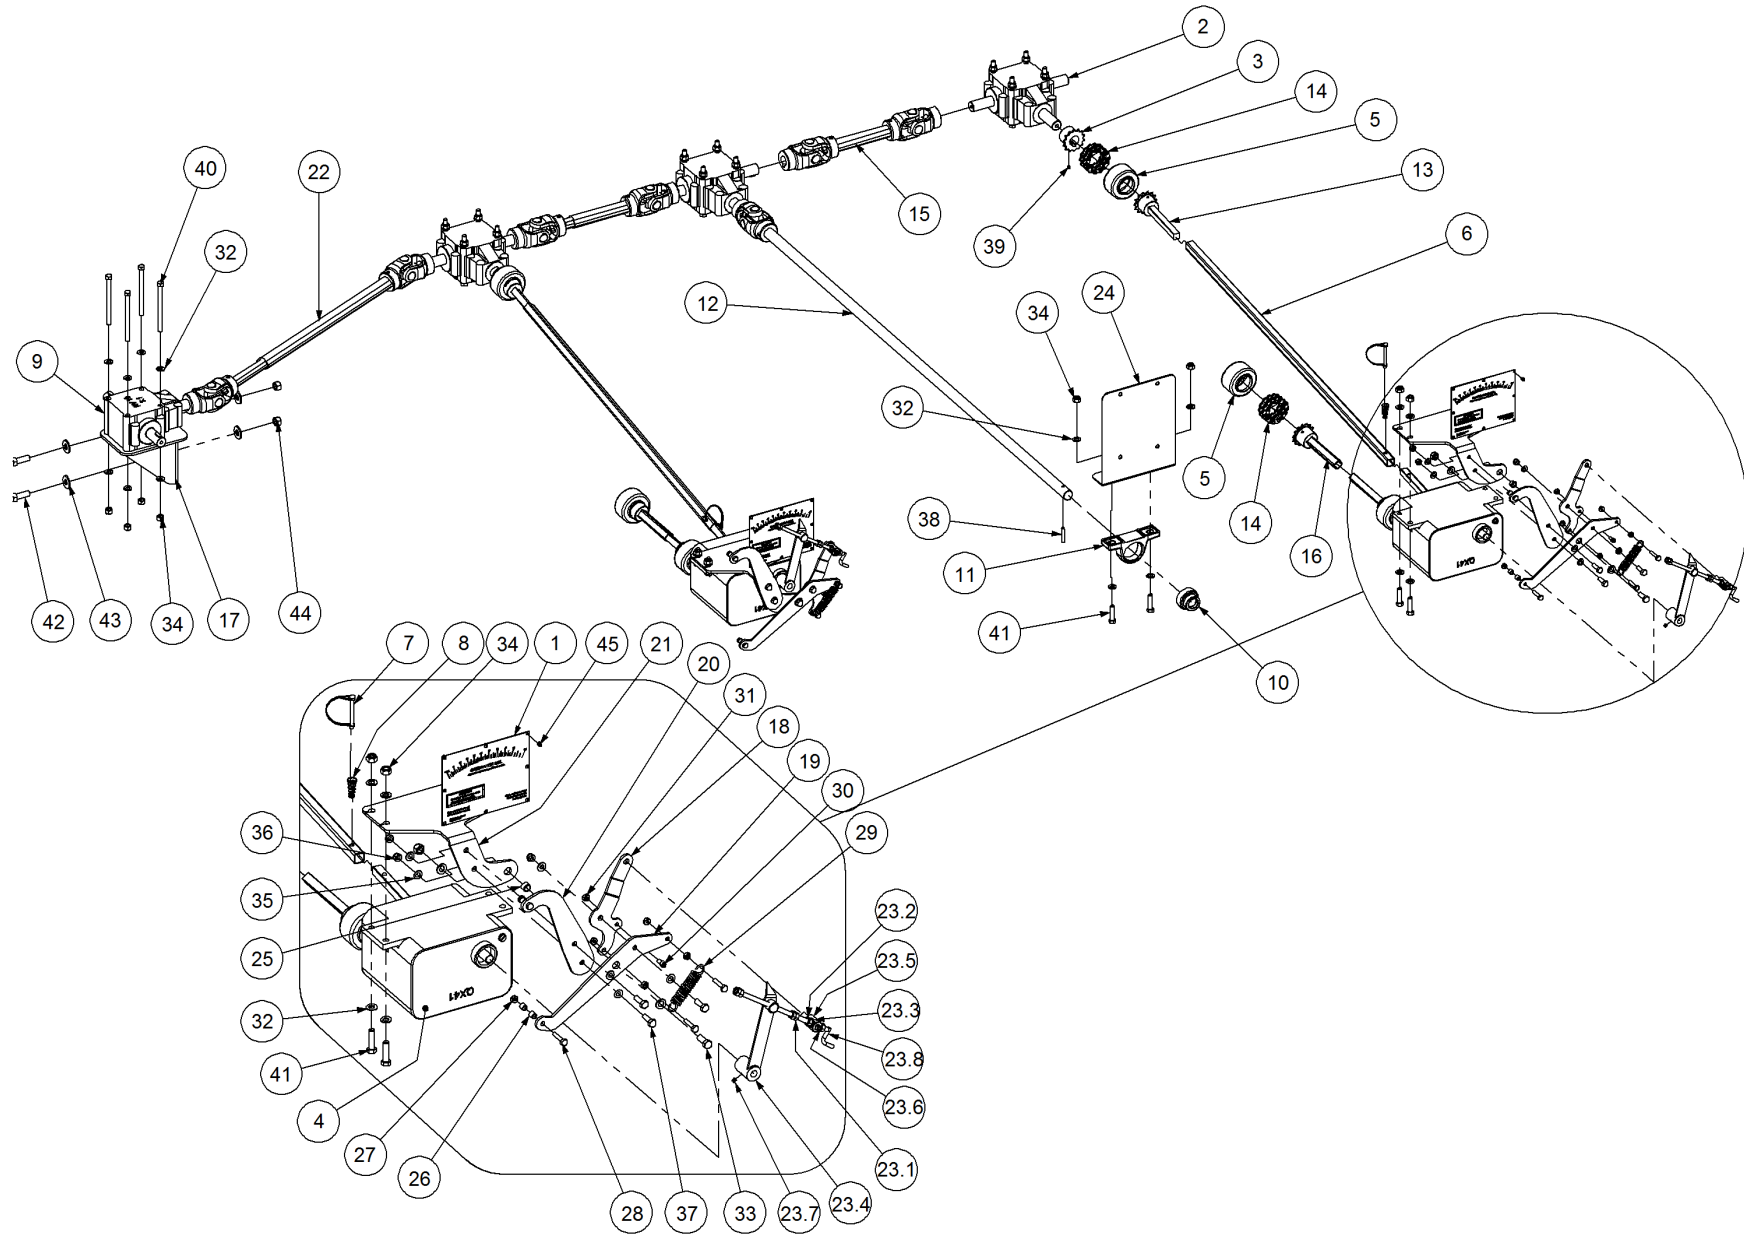

P/N 290602002 Drive Kit - Linear Control

Key	Part Number	Description	Qty	Key	Part Number	Description	Qty
1	192017514	Calibration Dial	2	23.8	209600001	Indicator Adjusting Screw	1
2	130010111	Gearbox - Ratio 3.25:1	2	24	214602044	Chassis Mount - KEE Control Unit	1
2.1	130025477	Seal 25 ID - Gearbox	3	25	208400076	Indent Plate Spacer - 4 Way	2
3	290000034	Sprocket (Plastic) 1/2" BS x 14T - 25 ID	2	26	209601006	Bush	8
4	290000030	Zero Max QX41 w/- Sprockets & Shafts	2	27	030130061	Nut 1/4" UNC Nyloc	8
5	131000004	Chain Boot	4	28	000060325	Bolt Hex Hd 1/4" UNC x 1-1/4"	8
6	290601080	Drive Tube	2	29	124148050	Spring - Tension	2
7	095306050	Lynch Pin 1/4"	2	30	010106012	Cap Screw 1/4" UNC x 1/2"	2
8	124112032	Spring - Compression	2	31	030110061	Nut 1/4" UNC	6
9	130010006	Gearbox - Ratio 1:1	2	32	035110191	Flat Washer 3/8" ID	56
9.1	130025477	Seal 25 ID - Gearbox	3	33	000100255	Bolt Hex Hd 3/8" UNC x 1"	2
10	135520525	Bearing - 1" ID	1	34	030130101	Nut 3/8" UNC Nyloc	28
11	136420500	Bearing Housing - Pillow Block	1	35	035108161	Flat Washer 5/16" ID	12
12	290602055	Crank Shaft w/- Universal	1	36	030130081	Nut 5/16" UNC Nyloc	6
13	290000007	Drive Shaft w/- Sprocket - 170 Lg	2	37	000080255	Bolt Hex Hd 5/16" UNC x 1"	6
14	125412120	Chain 1/2" BS Duplex 13L	4	38	090106038	Roll Pin 1/4" x 1-1/2"	1
15	131210420	Drive Shaft & Universal	2	39	013110606	Grub Screw 1/4" UNC x 1/4"	2
16	290000009	Drive Tube w/- Sprocket - 150 Lg	2	40	000101255	Bolt Hex Hd 3/8" UNC x 5"	16
17	212602022	Gearbox Mount	1	41	000100385	Bolt Hex Hd 3/8" UNC x 1-1/2"	10
18	209601005	Actuator Spring Arm	2	42	000130385	Bolt Hex Hd 1/2" UNC x 1-1/2"	2
19	209601003	Actuator Main Arm	2	43	035113250	Flat Washer 1/2" ID	4
20	209601004	Actuator Top Arm	2	44	030130131	Nut 1/2" UNC Nyloc	2
21	209601002	Actuator Base Plate	2	45	094103001	Pop Rivet 1/8" Aluminium	16
22	131210720	Drive Shaft & Universal	1				
23	209601001	Linear Calibration Adjustment Kit	2				
23.1	030110081	Nut 5/16" UNC	6				
23.2	030130081	Nut 5/16" UNC Nyloc	1				
23.3	035108161	Flat Washer 5/16" ID	2				
23.4	209600005	Calibration Indicator	1				
23.5	290601007	Screw Swivel	1				
23.6	111206000	Grease Nipple 1/4" UNF	1				
23.7	013110606	Grub Screw 1/4" UNC x 1/4"	2