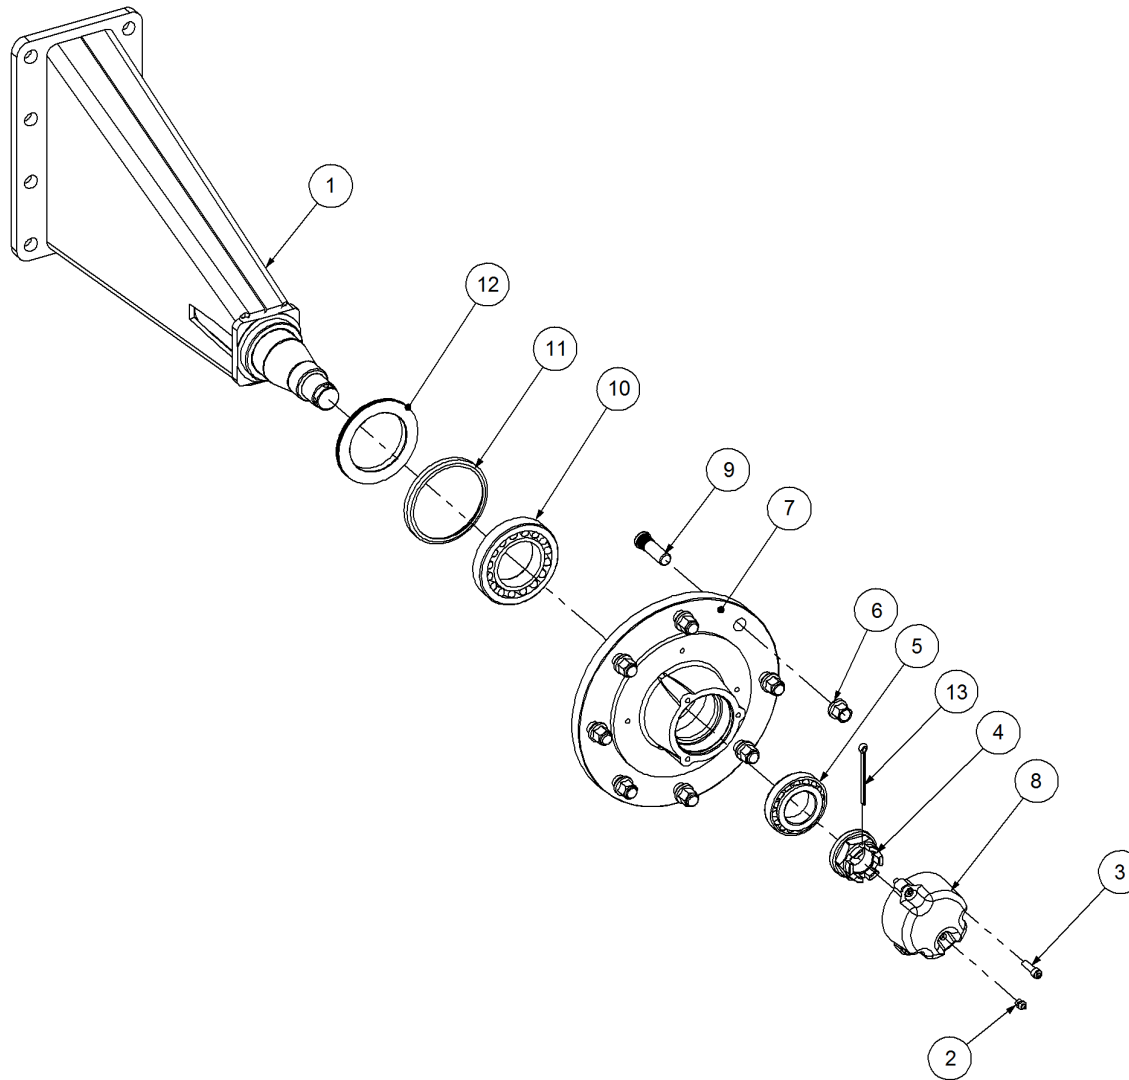

P/N 243600000

Axle Hub & Stub - Lazy - 3.5T (8 stud) x 3.0m

Key	Part Number	Description	Qty
1	243600001	Axle - Lazy	1
2	111103000	Grease Nipple 1/8" BSP	1
3	060108030	Cap Screw M8 x 30	3
4	249092002	Axle Nut 1-1/2"	1
5	135030210	Bearing Tapered Roller 50 ID	1
6	080161801	Wheel Nut M18	8
7	139075006	Hub - 8 stud	1
8	139075007	Grease Cap	1
9	056180600	Wheel Stud M18	8
10	135030214	Bearing Tapered Roller 70 ID	1
11	139075009	Wear Ring	1
12	139075008	Seal 3-1/2" ID	1
13	092206080	Split Pin 6.3 Dia x 80	1

Key	Part Number	Description	Qty