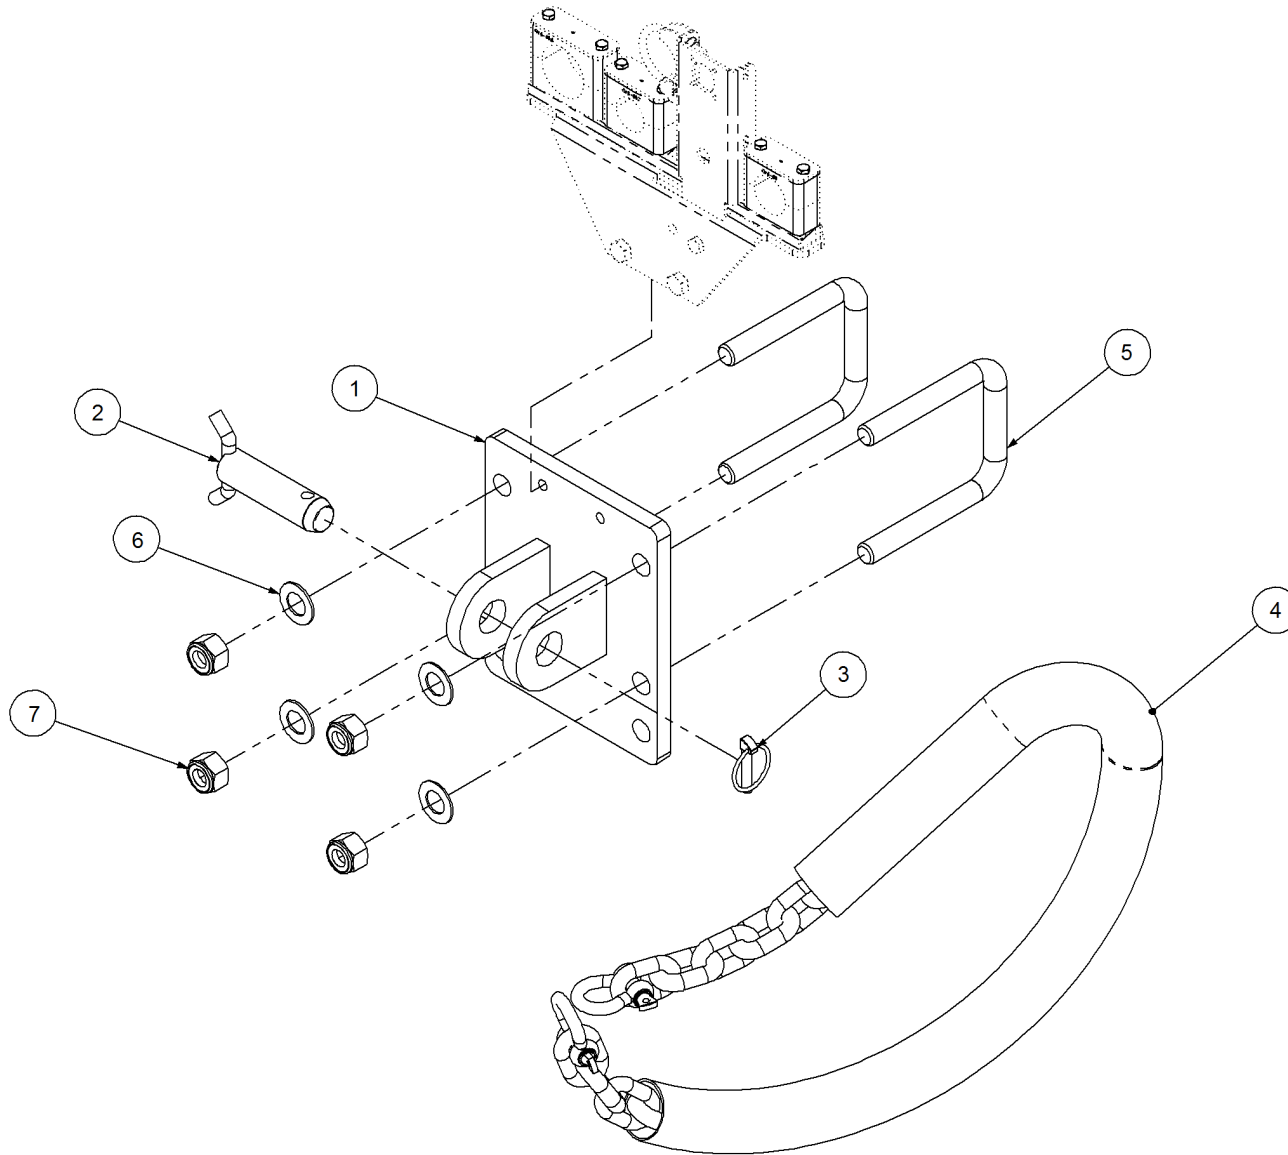

P/N 233260130 Hitch Assy w/- U Bolts

P/N 233260130

Hitch Assy w/- U Bolts

Key	Part Number	Description	Qty
1	233260101	Universal Pull - Castor Quad	1
2	233260114	Hitch Pin	1
3	095110036	Lynch Pin 3/8"	1
4	230603025	Safety Chain Assy	1
5	073100100	U Bolt M20 suits 100 x 100 RHS	2
6	085120000	Flat Washer 20 ID	4
7	080122000	Nut M20 Nyloc	4

Key	Part Number	Description	Qty