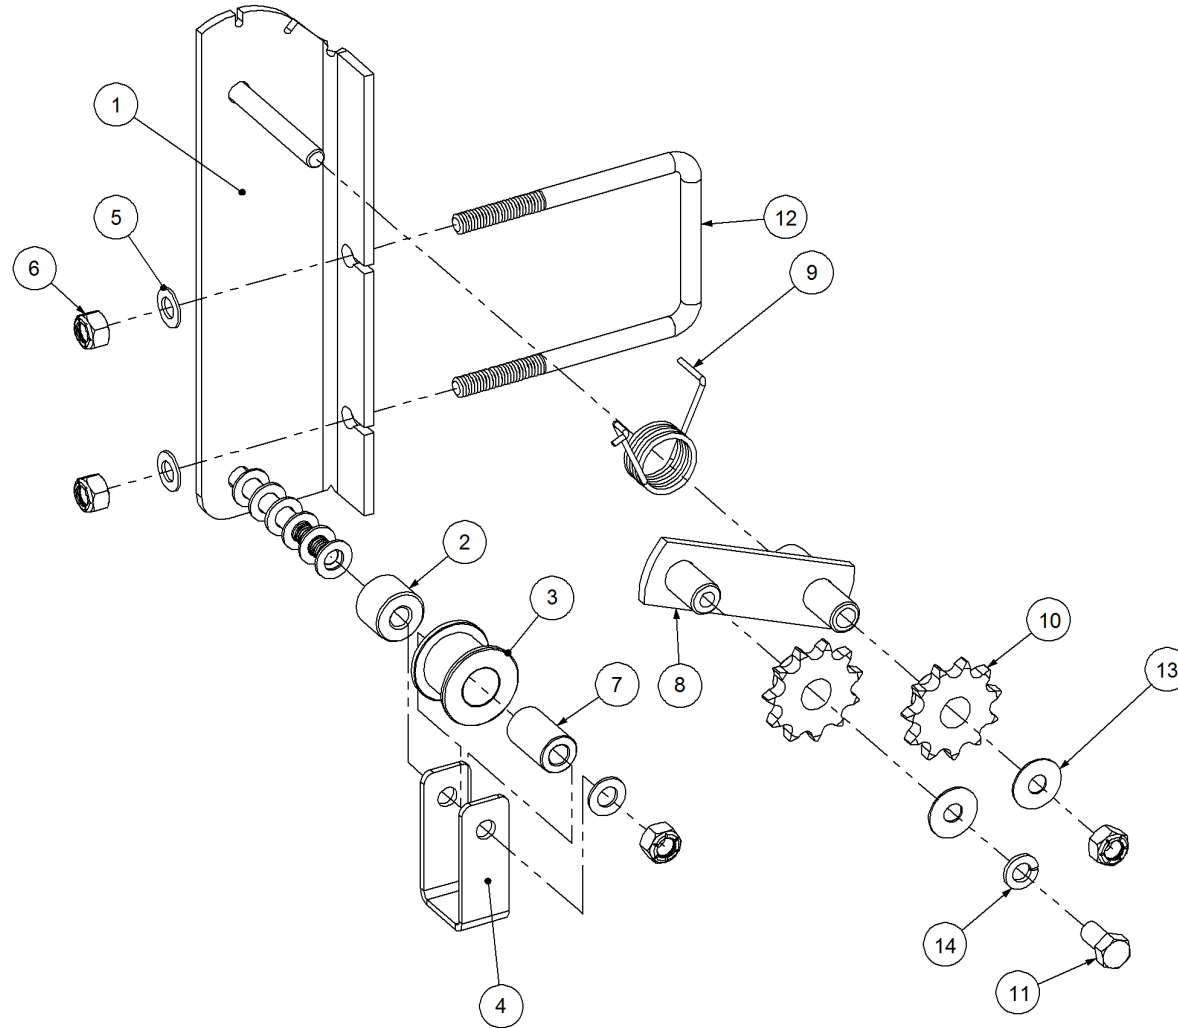

P/N 29000021 Tensioner Assembly - SSB

P/N 290000021

Tensioner Assembly - SSB

Key	Part Number	Description	Qty
1	290000022	Tensioner Bracket	1
2	290302077	Spacer	1
3	290000024	Chain Idler	1
4	290000023	Chain Guide	1
5	035110191	Flat Washer 3/8" ID	9
6	030130101	Nut 3/8" UNC Nyloc	4
7	290000025	Spacer	1
8	290000026	Tensioner Arm	1
9	124325081	Spring - Torsion 1" ID - LH	1
10	126131100	Sprocket (Steel) 1/2" BS x 11T - 16 ID	2
11	000100205	Bolt Hex Hd 3/8" UNC x 3/4"	1
12	020075075	U Bolt 3/8" X 3" X 3" UNC Zp	1
13	035110251	Flat Washer 3/8" ID	2
14	036110000	Spring Washer 3/8" ID	1

Key	Part Number	Description	Qty