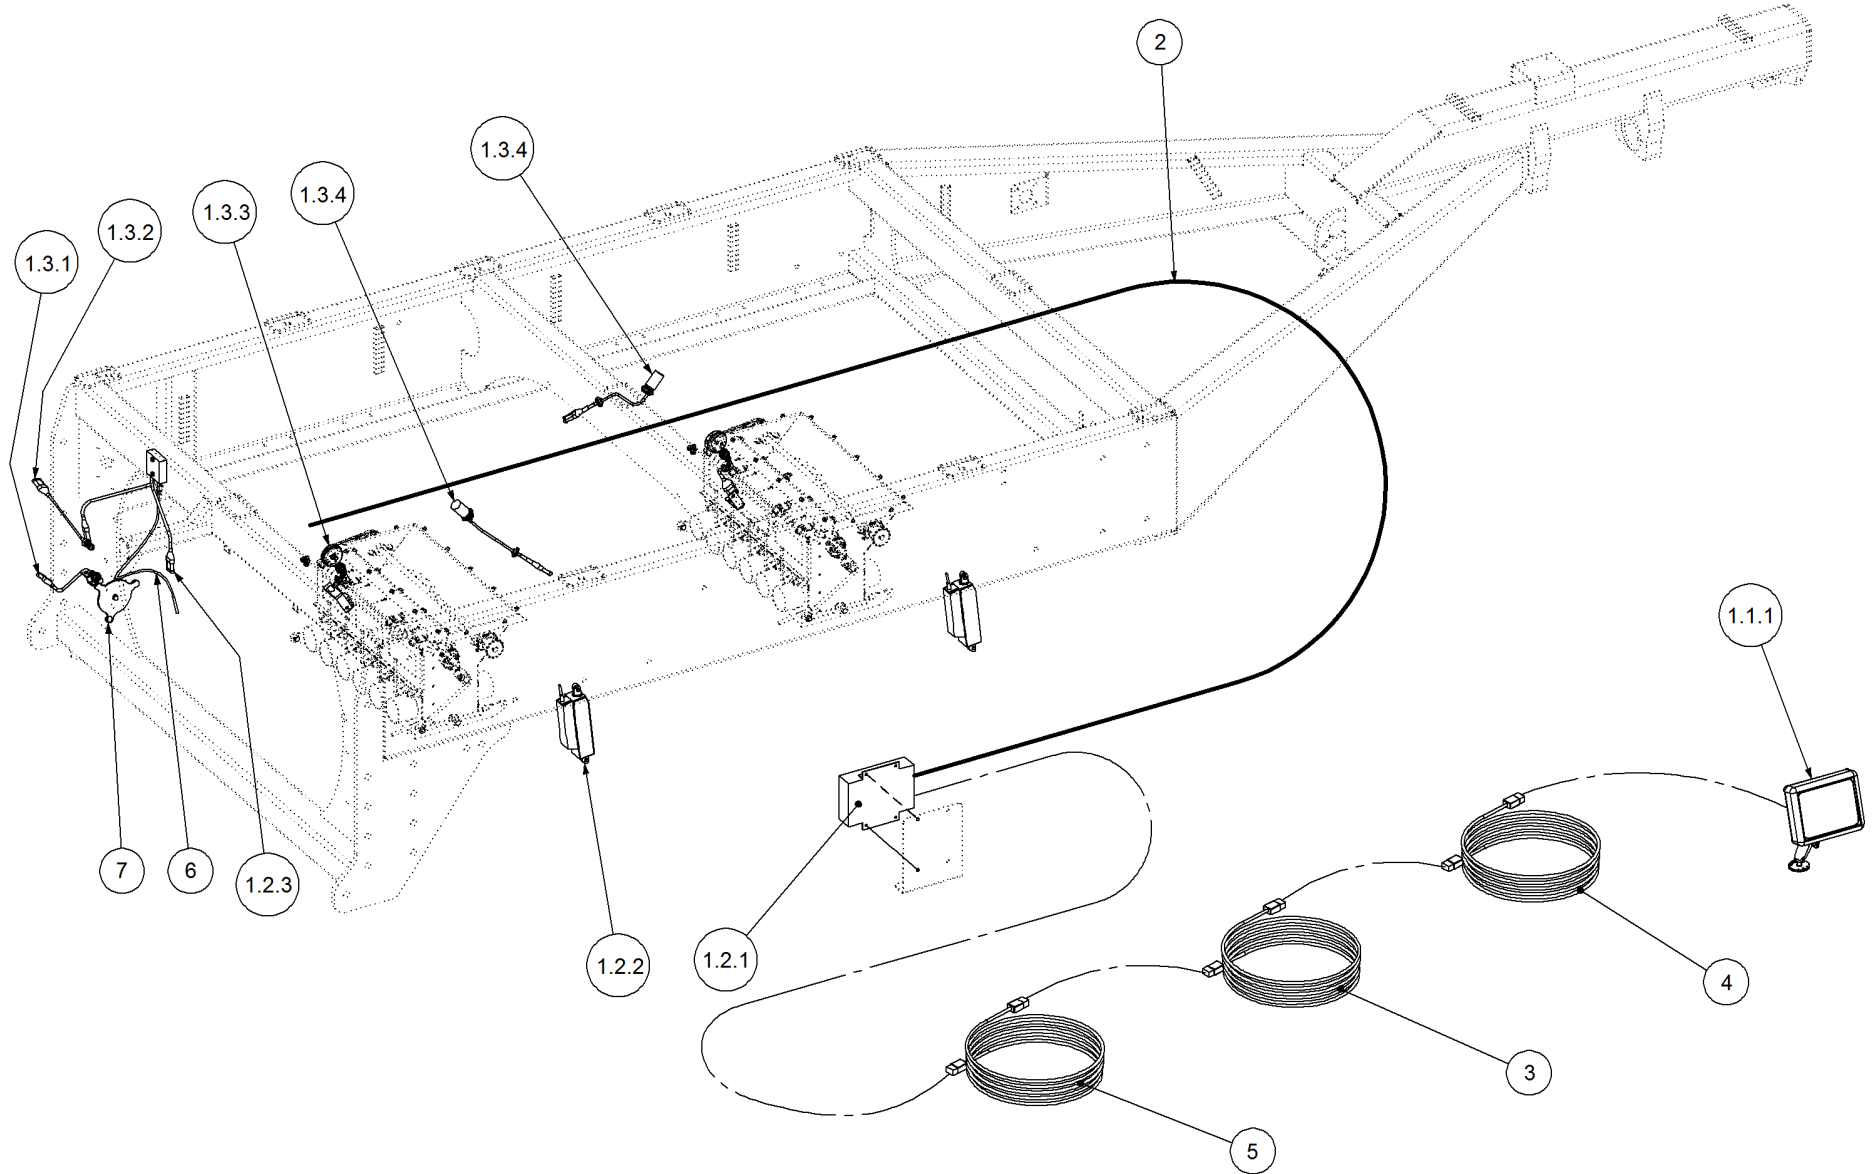

P/N 290126400 Monitor & Harness Kit - Eagle 2 Bin

Key	Part Number	Description	Qty
1	116126400	Monitor - Eagle 2 Bin	1
1.1	116701755	Console - Eagle	1
1.2	116900267	Sensor Kit - Fan Pressure	1
1.3	116700600	Operator's Manual - Eagle Monitor	1
1.4	116901200	Sensor - Speed	3
1.5	116900755	Sensor - Fan	1
1.6	116900667	Sensor Kit - Bin Level	2
1.7	116900442	Encoder - 8 Magnet	2
2	116700453	Harness - 4 Bin	1
3	116701124	Harness - 13.0 m Extension	1
4	116701780	Harness - Tractor	1
5	109600006	Air Line	1
6	290000103	Sensor Mount Kit - 2 Bin	1

Key	Part Number	Description	Qty