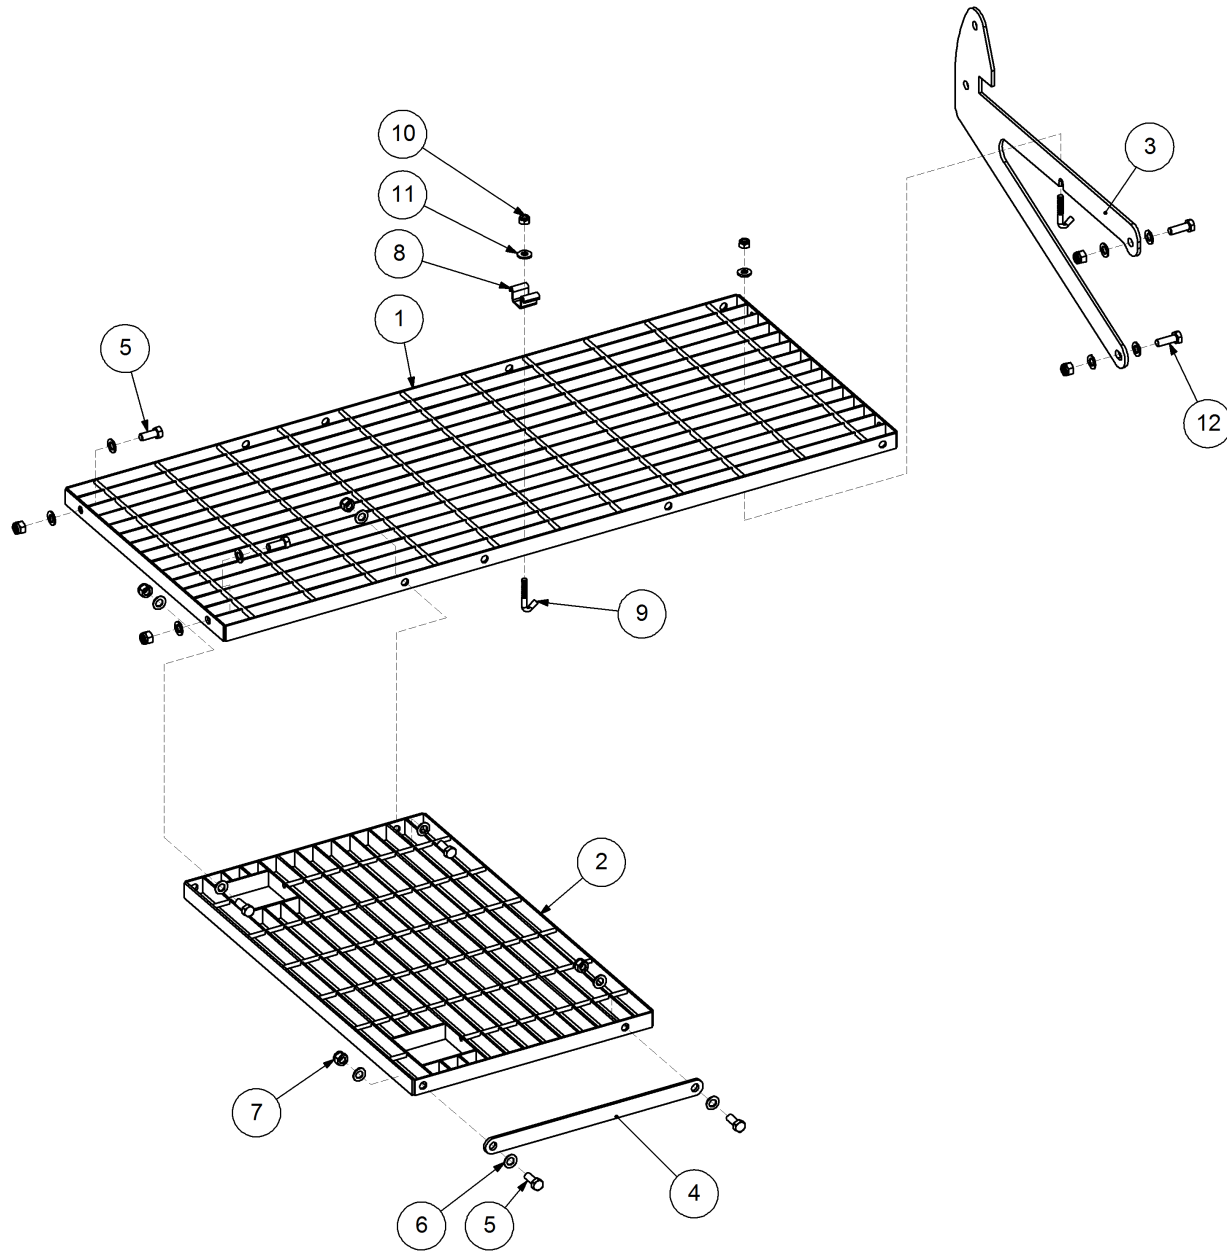

P/N 201300215 SSB Walkway Kit - 300L

Key	Part Number	Description	Qty
1	193453110	Walkway Panel	1
2	200602030	Walkway Panel w/- Cutout	1
3	201300012	Walkway Bracket	1
4	206602088	300L SSB Handrail Spacer	1
5	050100258	Bolt Hex Hd M10 x 25	6
6	085110000	Flat Washer 10 ID	16
7	080121000	Nut M10 Nyloc	8
8	204300003	Fixing Clip	1
9	057080000	J Bolt M8	2
10	080120800	Nut M8 Nyloc	2
11	085108000	Flat Washer 8 ID	2
12	050100308	Bolt Hex Hd M10 x 30	2

Key	Part Number	Description	Qty