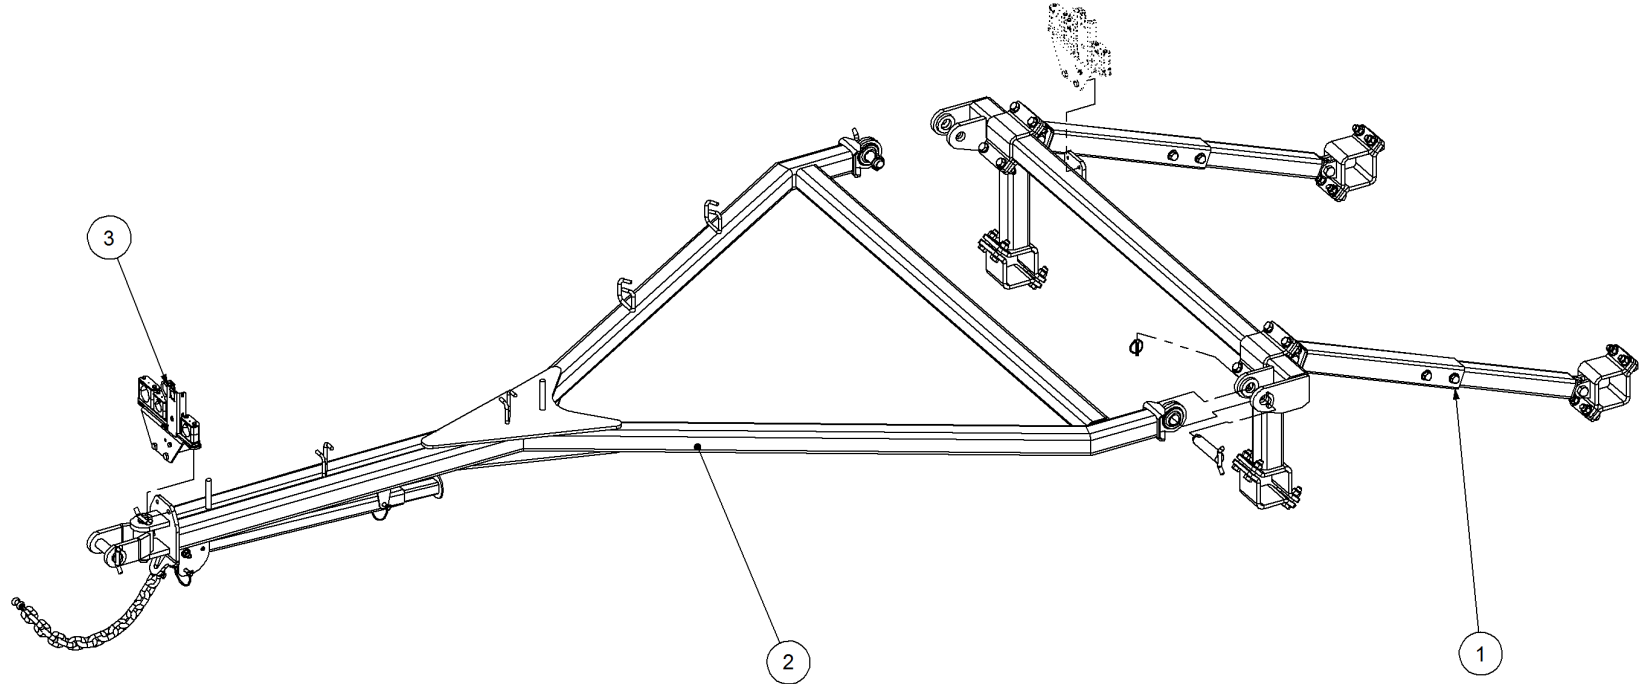

P/N 233600030

A Frame Pull Kit - Universal 3" x 3" RHS

Key	Part Number	Description	Qty
1	233600031	Mount Frame Assy - Universal 3" x 3" RHS	1
2	300571530	Rear 'A' Frame Assy	1
3	233260120	Hyd Hose & Electrical Connector Assy	1

Key	Part Number	Description	Qty