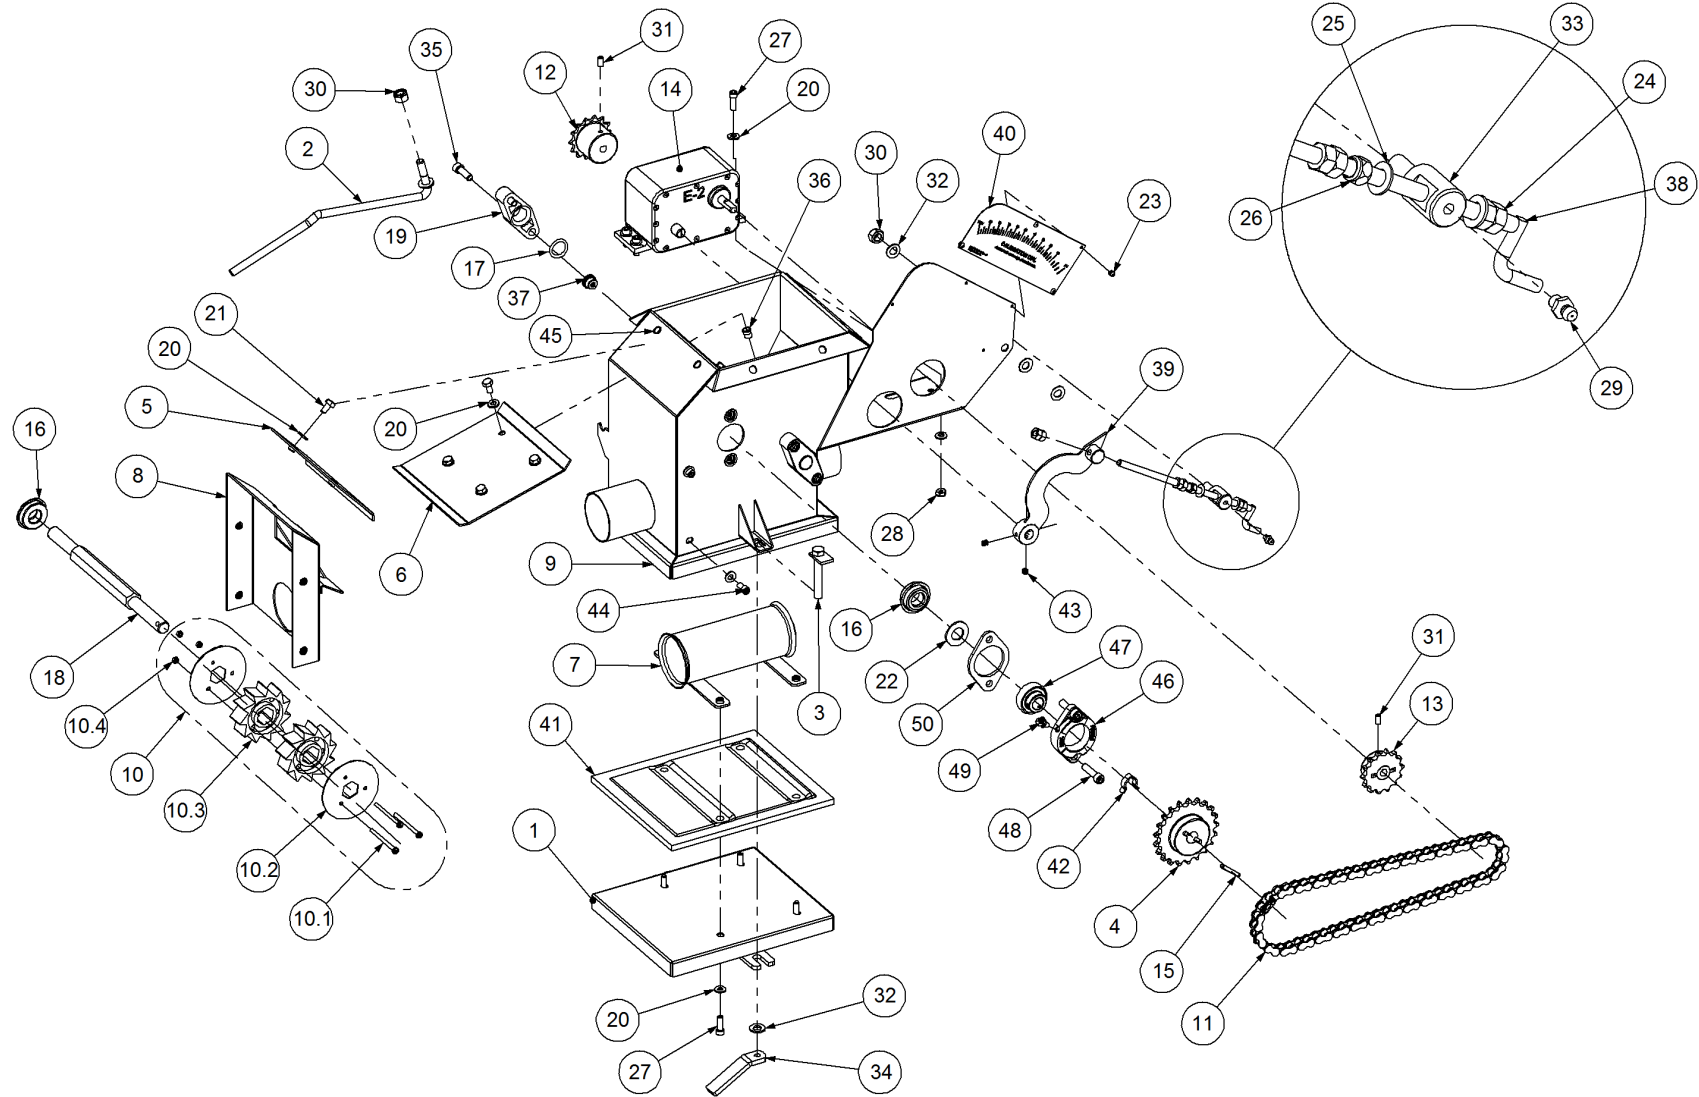

P/N 208102000 Metering Unit SSB - 1 Way Ground Drive

Key	Part Number	Description	Qty	Key	Part Number	Description	Qty
1	208100026	Bottom Door - SSB	1	29	111206000	Grease Nipple 1/4" UNF	1
2	208100051	Cleanout Door Handle - SSB	1	30	030130101	Nut 3/8" UNC Nyloc	2
3	208100061	Bottom Door Bolt - SSB	2	31	013110613	Grub Screw 1/4" UNC x 1/2"	2
4	208100095	Sprocket (Plastic) 1/2" BS x 21T	1	32	035110191	Flat Washer 3/8" ID	5
5	208100071	Coarse Seeds Plate - SSB	1	33	290601007	Screw Swivel	1
6	208100047	Clean Out Door - SSB	1	34	208100060	Handle - Bottom Door Fastener	2
7	208100028	Flow Through Tube	1	35	010208025	Cap Screw 5/16" BSW x 1"	4
8	208100020	Port Plate - 1 Way	1	36	030170061	Nut 1/4" UNC Huck	4
9	208102002	Metering Unit SSB - 1 Way	1	37	030170081	Nut 5/16" UNC Huck	8
10	208100092	Spool Assy - SSB	1	38	209600001	Indicator Adjusting Screw	1
10.1	059604060	Bolt Pan Hd M4 x 60	3	39	208102111	Calibration Indicator - SSB	1
10.2	193001905	Spool Washer	2	40	192017269	Calibration Dial	1
10.3	197018845	Spool	2	41	208100016	Door Rubber - SSB	1
10.4	080310041	Nut M4 S/Steel	3	42	193003765	Retainer Clip - Sprocket	1
11	208125000	Chain 1/2" AS Simplex	1	43	013110606	Grub Screw 1/4" UNC x 1/4"	2
12	290000036	Sprocket (Plastic) 1/2" BS x 14T - 3/8" ID	1	44	010106012	Cap Screw 1/4" UNC x 1/2"	4
13	208400167	Sprocket (Plastic) 1/2" BS x 14T	1	45	030170001	Nut 1/4" UNC Huck	2
14	130000020	Zero Max E2 Gear Box	1	46	136520300	Bearing Housing	2
15	090105032	Roll Pin 3/16" x 1-1/4"	1	47	135320210	Bearing - 5/8" ID	2
16	197161687	Seal 5/8" ID	2	48	010208032	Cap Screw 5/16" BSW x 1-1/4"	4
17	197192535	O'Ring 3/4" ID x 1" OD x 0.139"	2	49	111206675	Grease Nipple 1/4" UNF - 67.5°	2
18	208100100	Spool Shaft - SSB	1	50	197001626	Gasket (Small) - Bearing	2
19	137308846	Bush	2				
20	035106151	Flat Washer 1/4" ID	22				
21	000060135	Bolt Hex Hd 1/4" UNC x 1/2"	6				
22	035316320	Flat Washer 5/8" ID S/Steel	2				
23	094103001	Pop Rivet 1/8" Aluminium	4				
24	030110081	Nut 5/16" UNC	6				
25	035108161	Flat Washer 5/16" ID	2				
26	030130081	Nut 5/16" UNC Nyloc	1				
27	010106019	Cap Screw 1/4" UNC x 3/4"	8				
28	030130061	Nut 1/4" UNC Nyloc	4