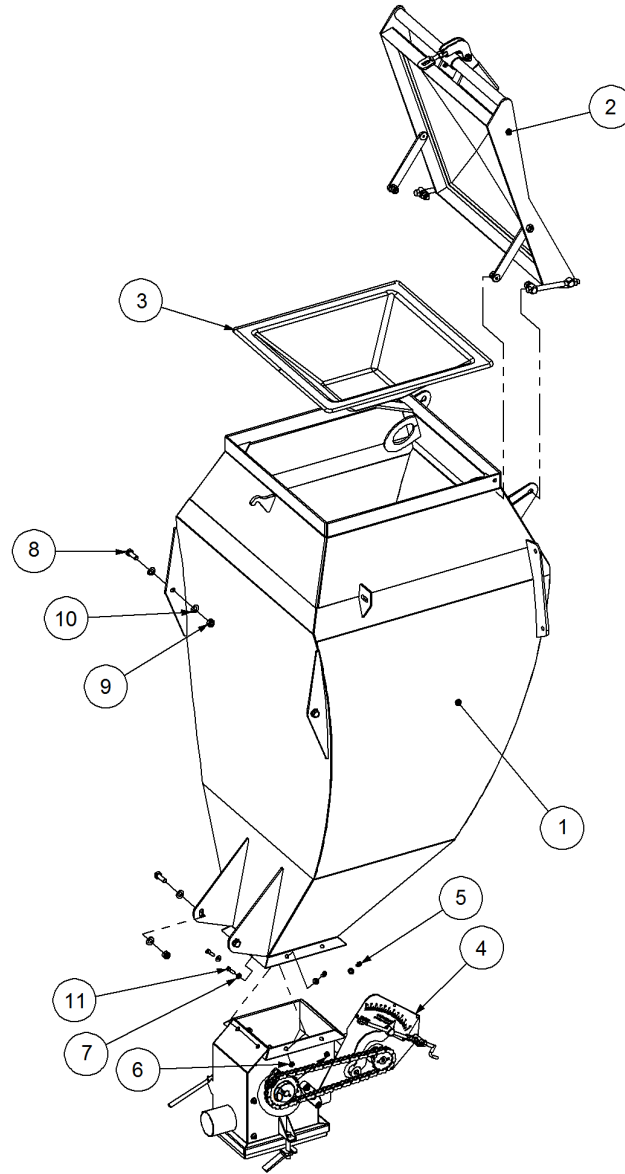

P/N 201300250 SSB Sub Assembly - 300L 1 Way Ground Drive

Key	Part Number	Description	Qty
1	201300001	Small Seeds Box - 300L	1
2	203150000	Lid Assy - Medium	1
3	203155001	Wire Basket	1
4	208102000	Metering Unit SSB - 1 Way Ground Drive	1
5	010106012	Cap Screw 1/4" UNC x 1/2"	6
6	030110061	Nut 1/4" UNC	6
7	035106151	Flat Washer 1/4" ID	8
8	050100308	Bolt Hex Hd M10 x 30	4
9	080121000	Nut M10 Nyloc	4
10	085110000	Flat Washer 10 ID	8
11	010106019	Cap Screw 1/4" UNC x 3/4"	2

Key	Part Number	Description	Qty