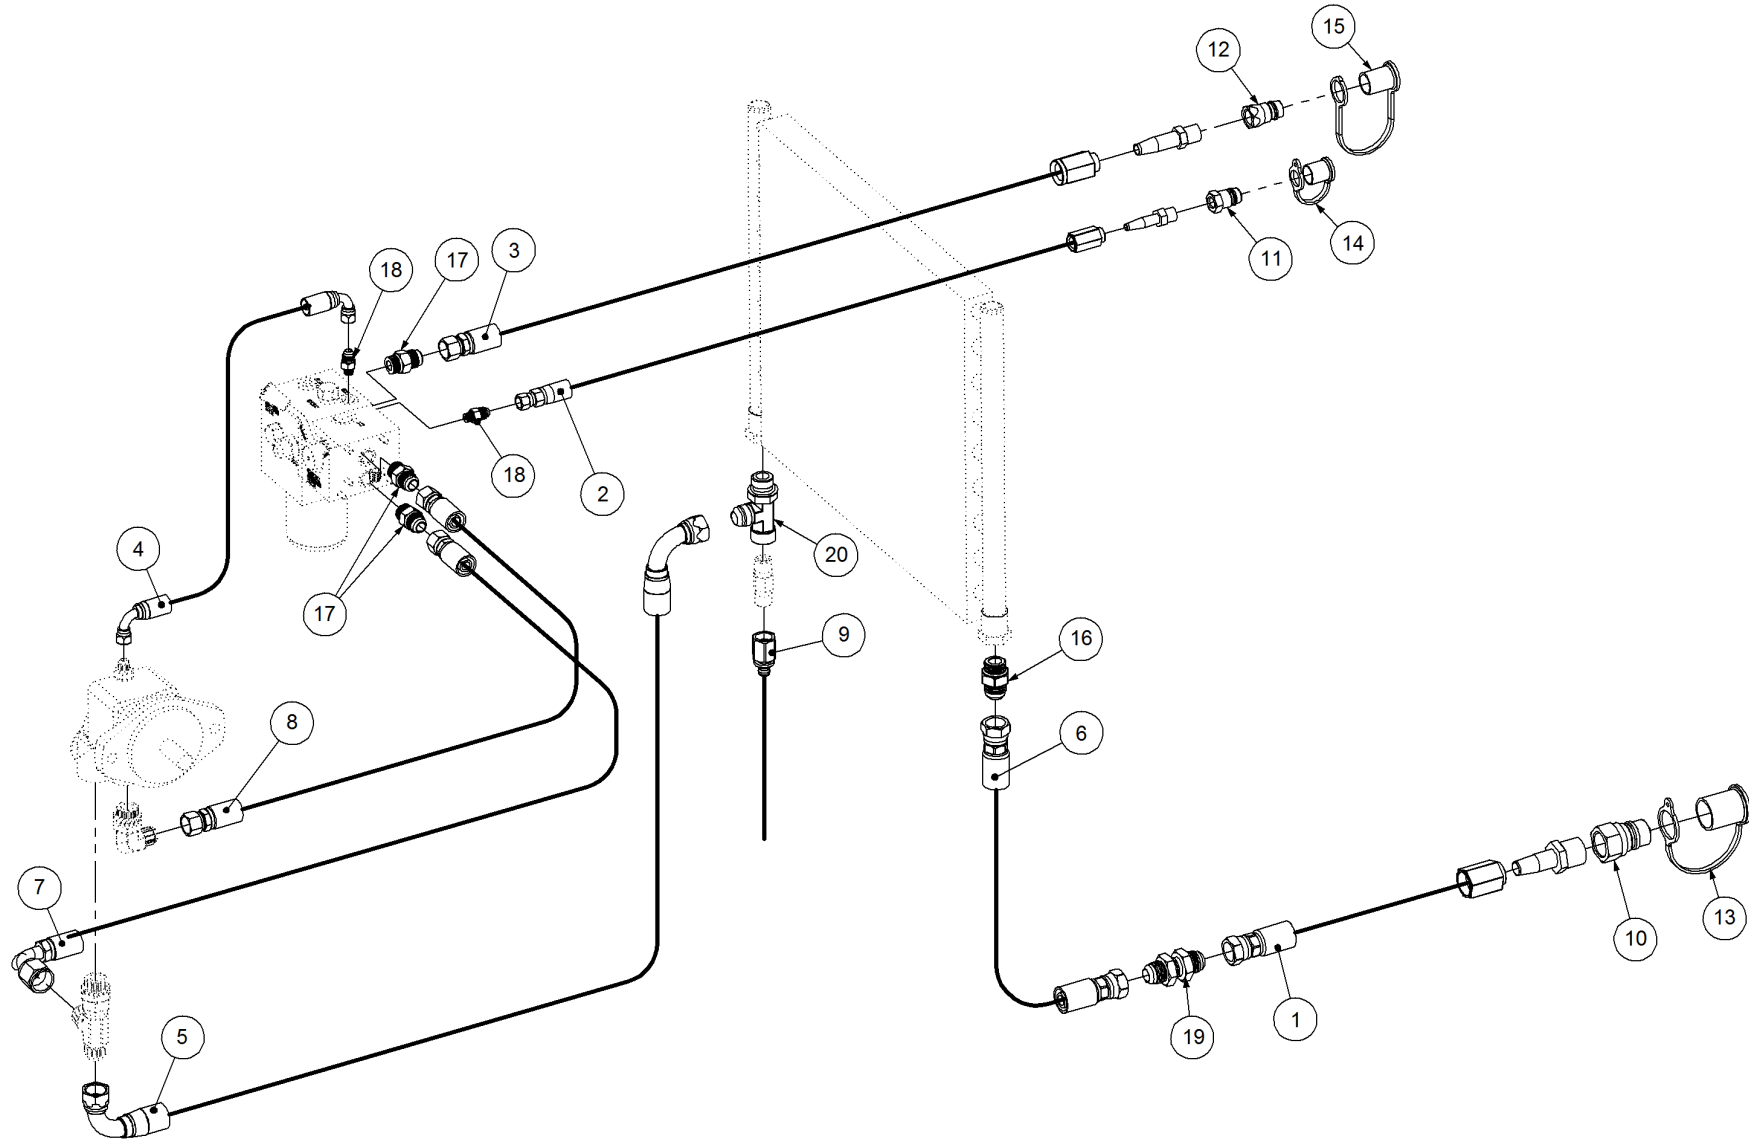

P/N 150000042   Hydraulic Hose & Fittings Kit

Key	Part Number	Description	Qty
1	150000047	Hyd Hose 3/4" SWB x 10389 Lg	1
2	150000039	Hyd Hose 3/8" SWB x 10369 Lg	1
3	150000037	Hyd Hose 5/8" DWB x 10383 Lg	1
4	150000051	Hyd Hose 3/8" SWB x 808 Lg	1
5	150000046	Hyd Hose 3/4" SWB x 1609 Lg	1
6	150000045	Hyd Hose 3/4" SWB x 1008 Lg	1
7	150000014	Hyd Hose 5/8" DWB x 729 Lg	1
8	150000007	Hyd Hose 5/8" DWB x 676 Lg	1
9	150000021	Hyd Hose 1/2" SFB x 1023 Lg	1
10	1524010-6PBSPP	Coupling Q/R Male - 1" BspF	1
11	1524010-3P	Coupling Q/R Male (poppet) - 3/8" NptF	1
12	1528010-4	Coupling Q/R Male - 1/2" NptF	1
13	1525209-6	Dust Cap - 1"	1
14	1525209-3M	Dust Cap - 3/8"	1
15	1525209-4M	Dust Cap - 1/2"	1
16	15212F5OX-S	Fitting - Connector 1-1/16" JicM x 1-1/16" UnoM	1
17	15210F5OX-S	Fitting - Connector 7/8" JicM x 7/8" UnoM	3
18	1526F5OX-S	Fitting - Connector 9/16" JicM x 9/16" UnoM	2
19	15212WTX-WLN-S	Fitting - Bulkhead 1-1/16" JicM	1
20	152JB7037	Fitting - Tee 1/2" BspF x 1-1/16" JicM x 1-1/16" UnoM	1

Key	Part Number	Description	Qty