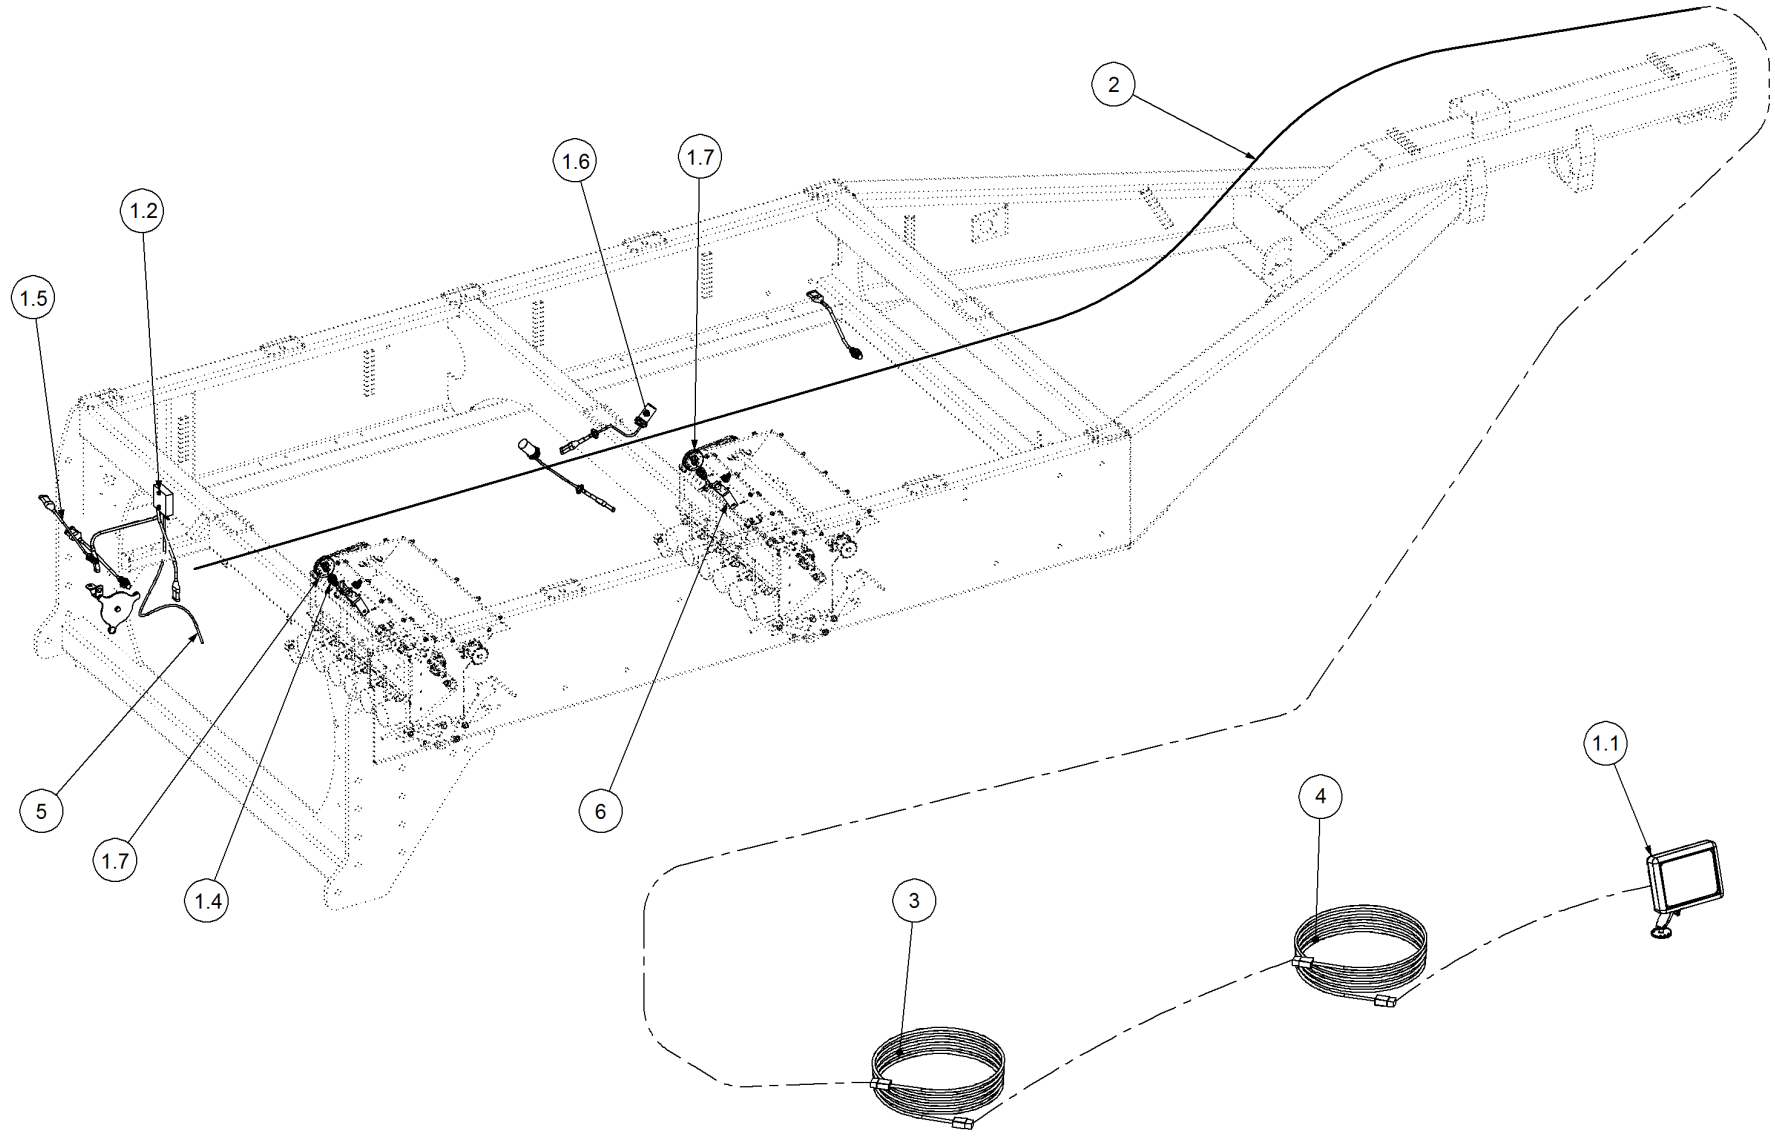

P/N 156590005 Stauff Clamp Kit

Key	Part Number	Description	Qty
1	156142160	Clamp Pipe Single 16 Dia	7
2	156162000	Clamp Top Plate	7
3	156143254	Clamp Pipe Single 25.4 Dia	7
4	156163000	Clamp Top Plate	7
5	156144280	Clamp Pipe Single 28 Dia	7
6	156164000	Clamp Top Plate	7
7	050060408	Bolt Hex Hd M6 x 40	28
8	050060458	Bolt Hex Hd M6 x 45	14
9	156180006	Stauff Rail Nut M6	42

Key	Part Number	Description	Qty