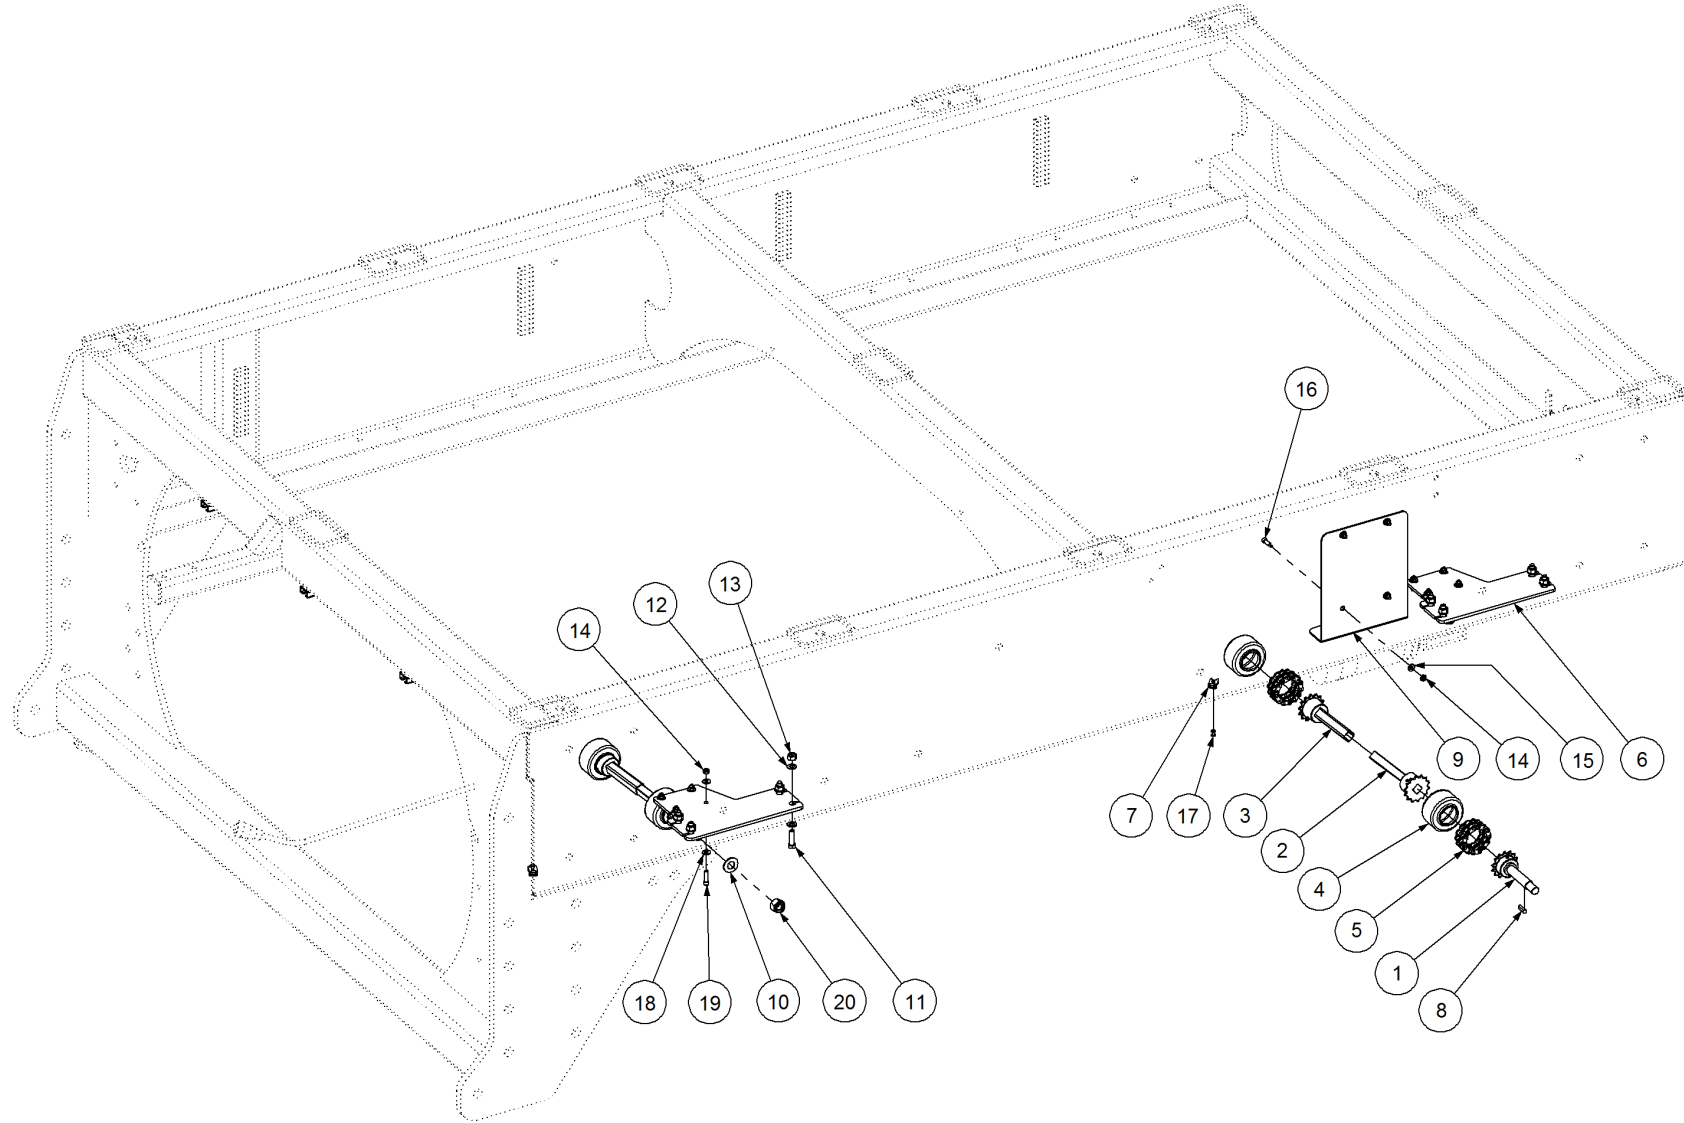

P/N 290602001 Drive Kit - Electric Drive

Key	Part Number	Description	Qty
1	290000005	Input Shaft	2
2	290000007	Drive Shaft w/- Sprocket - 170 Lg	2
3	290000009	Drive Tube w/- Sprocket - 150 Lg	2
4	131000004	Chain Boot	4
5	125412120	Chain 1/2" BS Duplex 13L	4
6	290000070	Mount Plate	2
7	115001512	Cable Clamp	2
8	184006006	Key 6 x 6 x 25 Lg	2
9	214602044	Chassis Mount - KEE Control Unit	1
10	035116351	Flat Washer 5/8" ID	2
11	000100325	Bolt Hex Hd 3/8" UNC x 1-1/4"	10
12	035110191	Flat Washer 3/8" ID	20
13	030130101	Nut 3/8" UNC Nyloc	10
14	030130061	Nut 1/4" UNC Nyloc	12
15	035106151	Flat Washer 1/4" ID	4
16	010106019	Cap Screw 1/4" UNC x 3/4"	4
17	094105000	Pop Rivet 3/16" Steel	2
18	035106161	Flat Washer 1/4" ID	16
19	010106025	Cap Screw 1/4" UNC x 1"	8
20	030130161	Nut 5/8" UNC Nyloc	2

Key	Part Number	Description	Qty