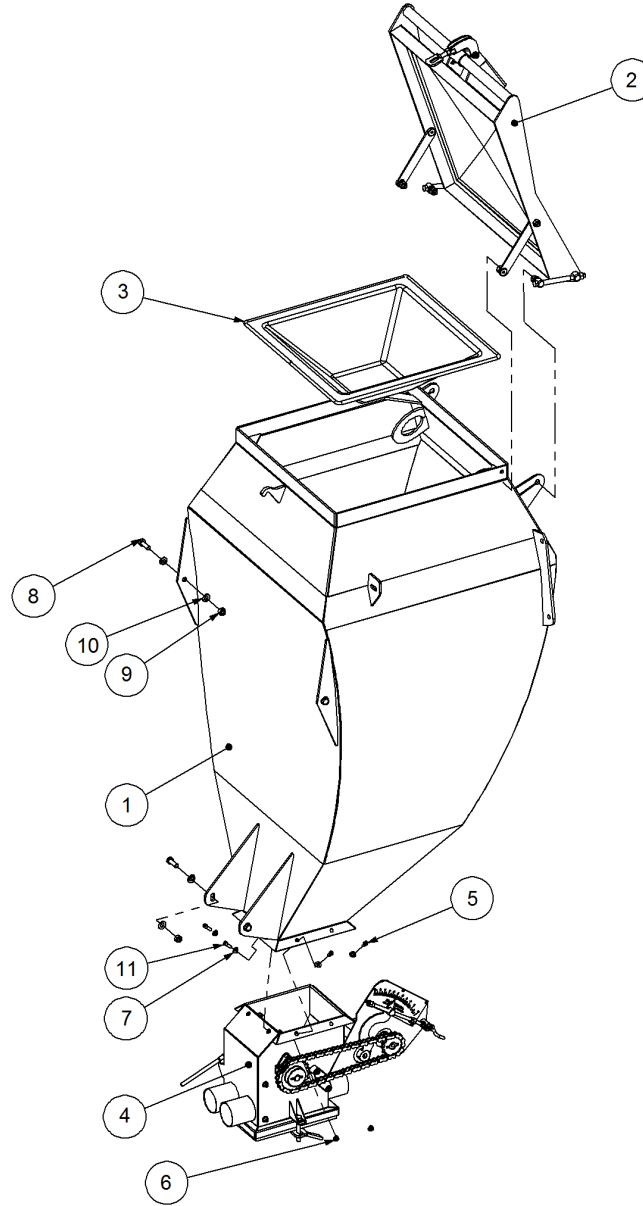

P/N 201300252 SSB Sub Assembly - 300L 2 Way Ground Drive

Key	Part Number	Description	Qty
1	201300001	Small Seeds Box - 300L	1
2	203150000	Lid Assy - Medium	1
3	203155001	Wire Basket	1
4	208202000	Metering Unit SSB - 2 Way Ground Drive	1
5	010106012	Cap Screw 1/4" UNC x 1/2"	6
6	030110061	Nut 1/4" UNC	6
7	035106151	Flat Washer 1/4" ID	8
8	050100308	Bolt Hex Hd M10 x 30	4
9	080121000	Nut M10 Nyloc	4
10	085110000	Flat Washer 10 ID	8
11	010106019	Cap Screw 1/4" UNC x 3/4"	2

Key	Part Number	Description	Qty