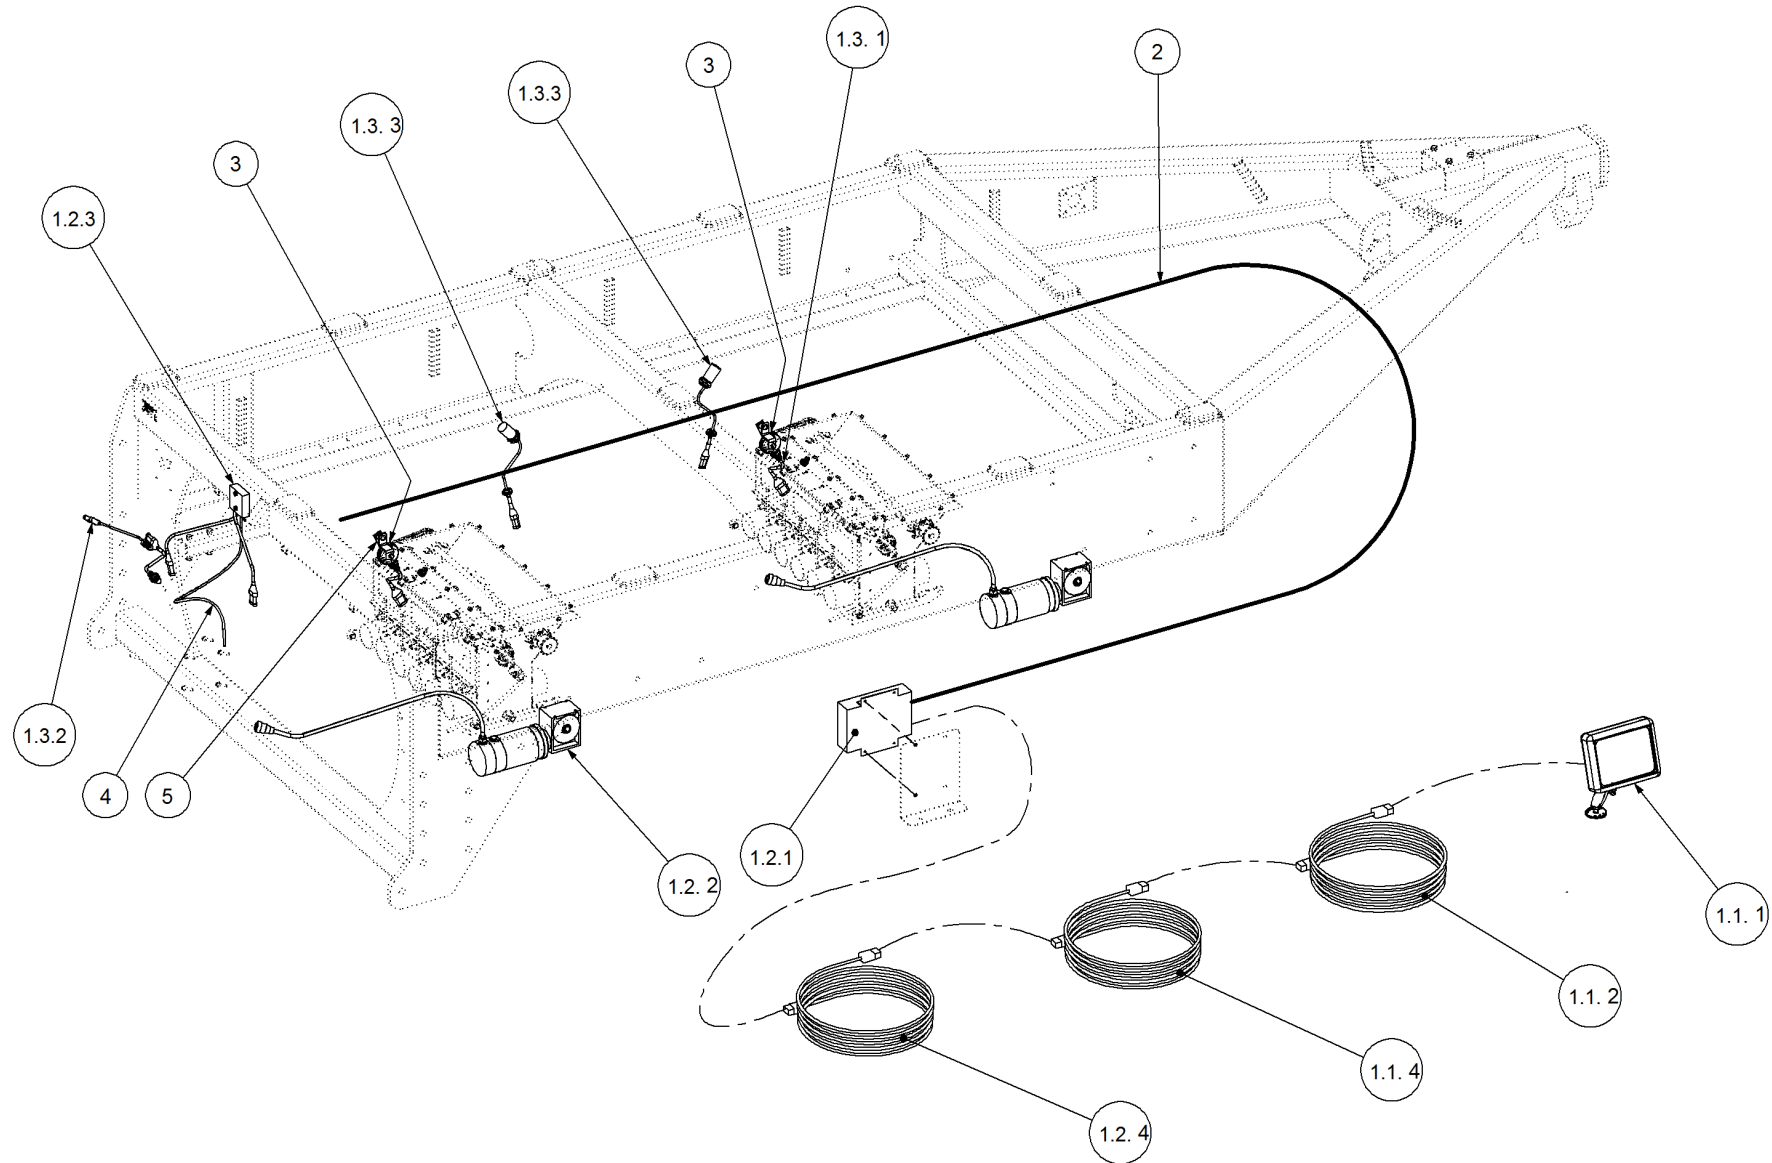

P/N 290102455 Monitor & Harness Kit - Eagle 2 Bin w/- Actuator

Key	Part Number	Description	Qty
1	116102455	Monitor - Eagle 2 Bin (Actuator)	1
1.1	116400670	Actuator Kit - 3 Bin	1
1.1.1	116701755	Console - Eagle	1
1.1.2	116900874	Manual - Eagle (Actuator)	1
1.2	116400671	Actuator Kit - 2 Bin	1
1.2.1	116101526	Multi Drive Electronic Control Unit (MDECU) 4 Bin	1
1.2.2	116900443	Linear Actuator	2
1.2.3	116900267	Sensor Kit - Fan Pressure	1
1.3	116400493	Sensor Kit - Eagle 2 Bin	1
1.3.1	116901200	Sensor - Speed	3
1.3.2	116900755	Sensor - Fan	1
1.3.3	116900442	Encoder - 8 Magnet	2
1.3.4	116900667	Sensor Kit - Bin Level	2
2	116700453	Harness - 4 Bin	1
3	116700467	Harness - 12.5m Extension	1
4	116700468	Harness - 10.0m Extension	1
5	116701973	Harness - Tractor	1
6	109600006	Air Line	1
7	290000103	Sensor Mount Kit - 2 Bin	1

Key	Part Number	Description	Qty