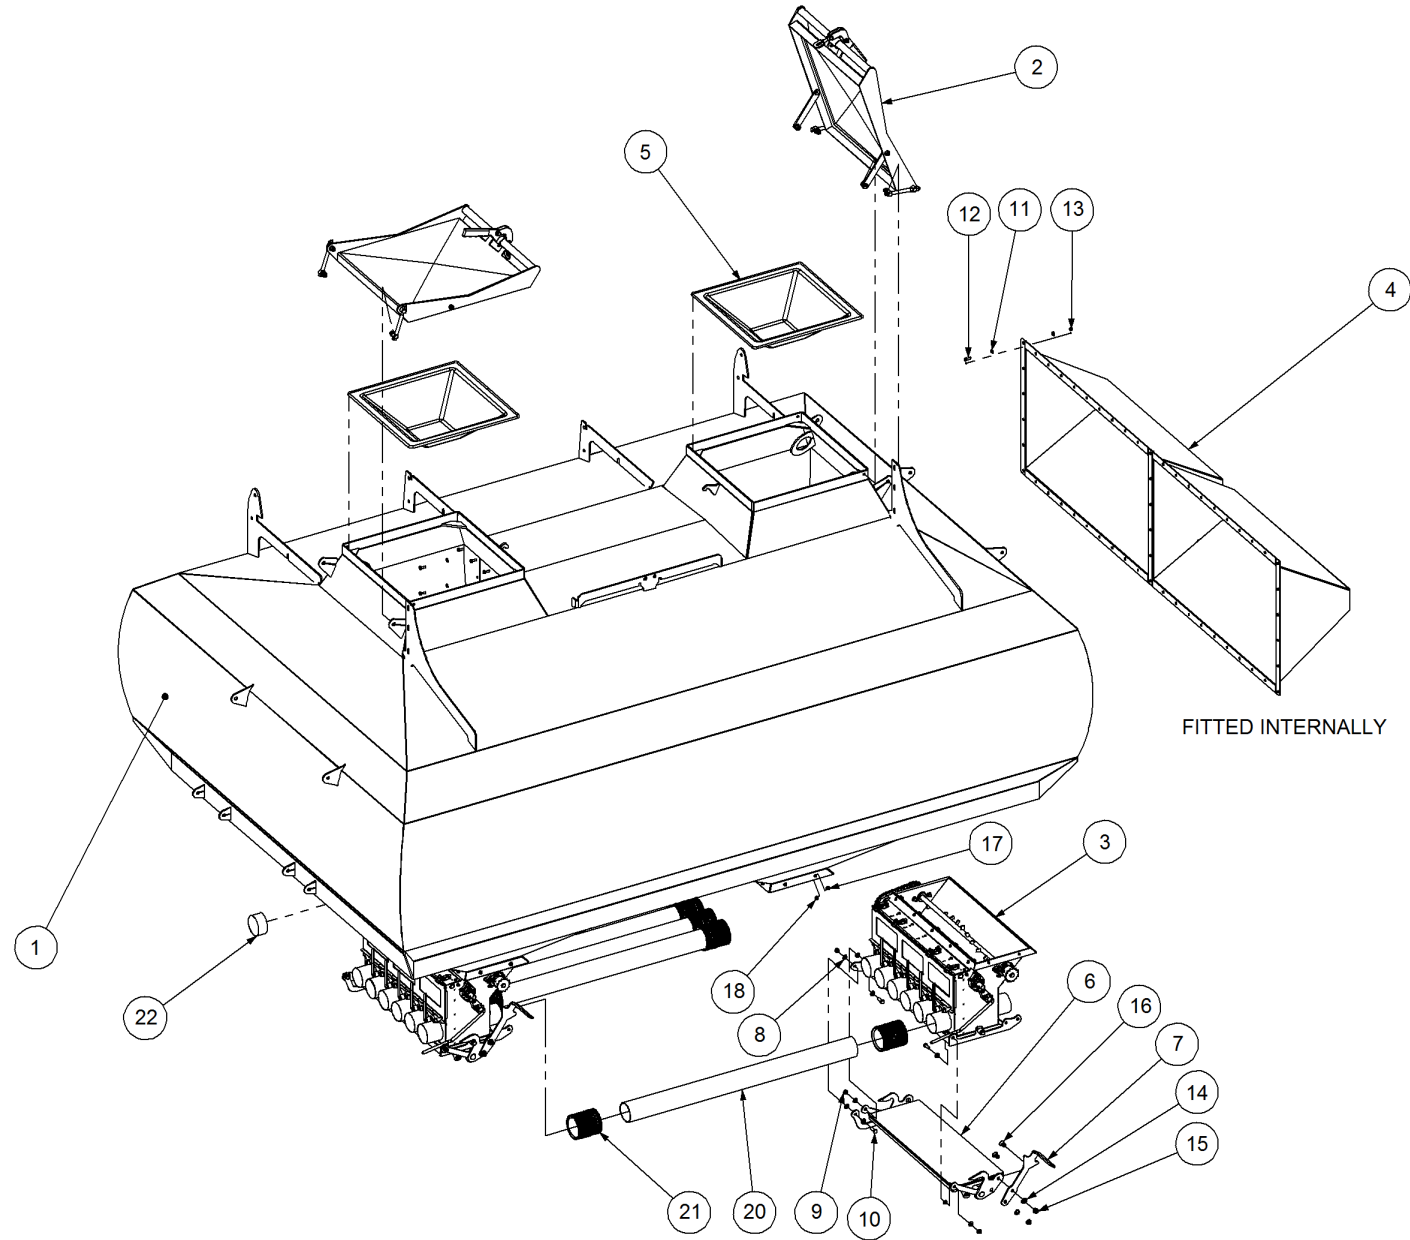

P/N 200602250

Bin Sub Assembly - 6000 2 Bin

Key	Part Number	Description	Qty
1	200602001	Bin 6000 Double WA	1
2	203150000	Lid Assy - Medium	2
3	208600001	Metering Unit Assy - 6 Way (less Bottom Door)	2
4	207602001	Bin Divider	2
5	203155001	Wire Basket	2
6	208600023	Bottom Door & Shaft - 6 Way	2
7	208400065	Metering Unit Bottom Door Handle	2
8	085108000	Flat Washer 8 ID	18
9	080120800	Nut M8 Nyloc	6
10	050080258	Bolt Hex Hd M8 x 25	6
11	035106151	Flat Washer 1/4" ID	120
12	000060195	Bolt Hex Hd 1/4" UNC x 3/4"	60
13	030130061	Nut 1/4" UNC Nyloc	54
14	085110000	Flat Washer 10 ID	4
15	080121000	Nut M10 Nyloc	4
16	062110025	Cap Screw Csk Hd M10 x 25	4
17	054060129	Bolt Hex Hd M6 x 12 Durlok	28
18	080130601	Nut M6 Hex	18
19	030110061	Nut 1/4" UNC	6
20	208000980	Metering Unit Flow Thru Tube	6
21	208000090	Joiner Hose	12
22	197000762	Blank Off Cap 3" Black	4

Key	Part Number	Description	Qty