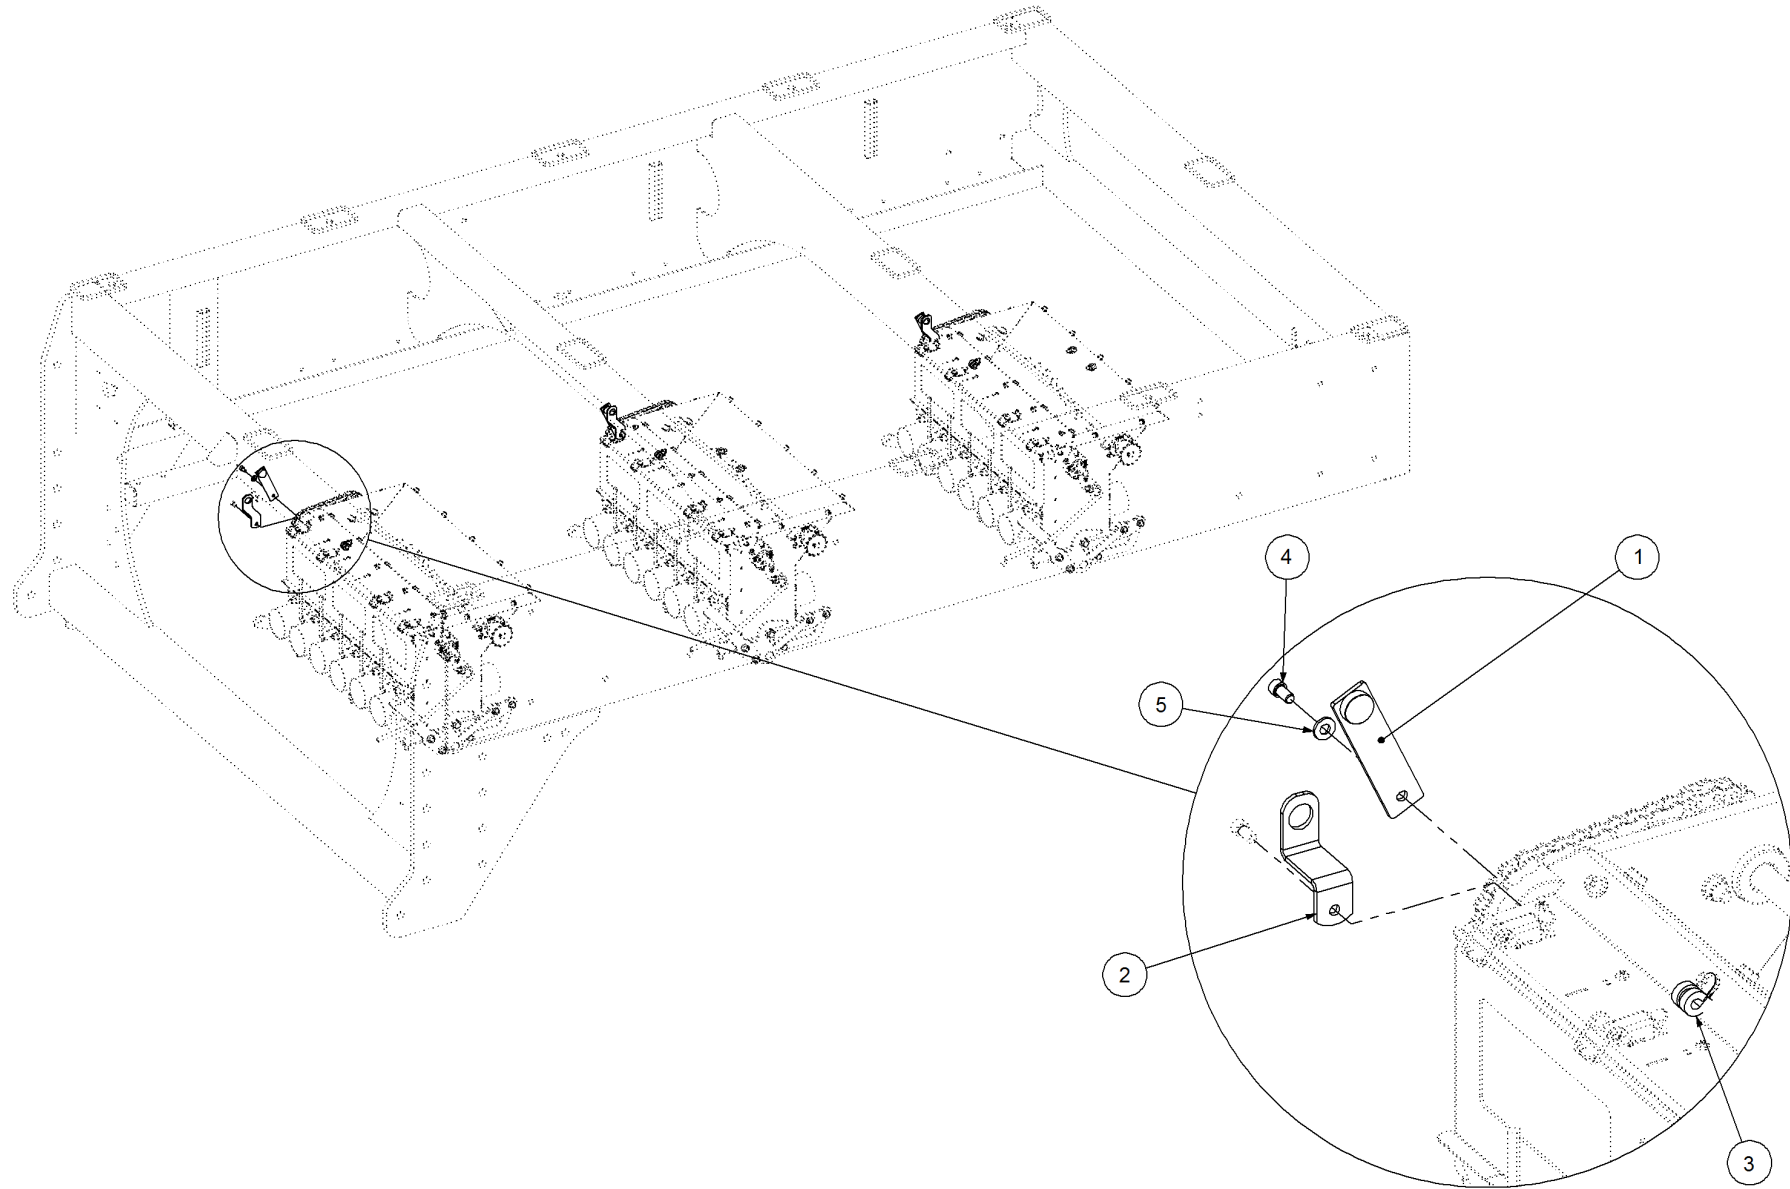

P/N 290000108   Sensor Mount Kit - 3 Bin (Electric)

Key	Part Number	Description	Qty	Key	Part Number	Description	Qty
1	208400142	Mount Plate - Single Magnet	3				
2	208400140	Sensor Bracket - KEE	3				
3	115001350	Cable Clamp 10mm	3				
4	010106012	Cap Screw 1/4" UNC x 1/2"	3				
5	035106151	Flat Washer 1/4" ID	3