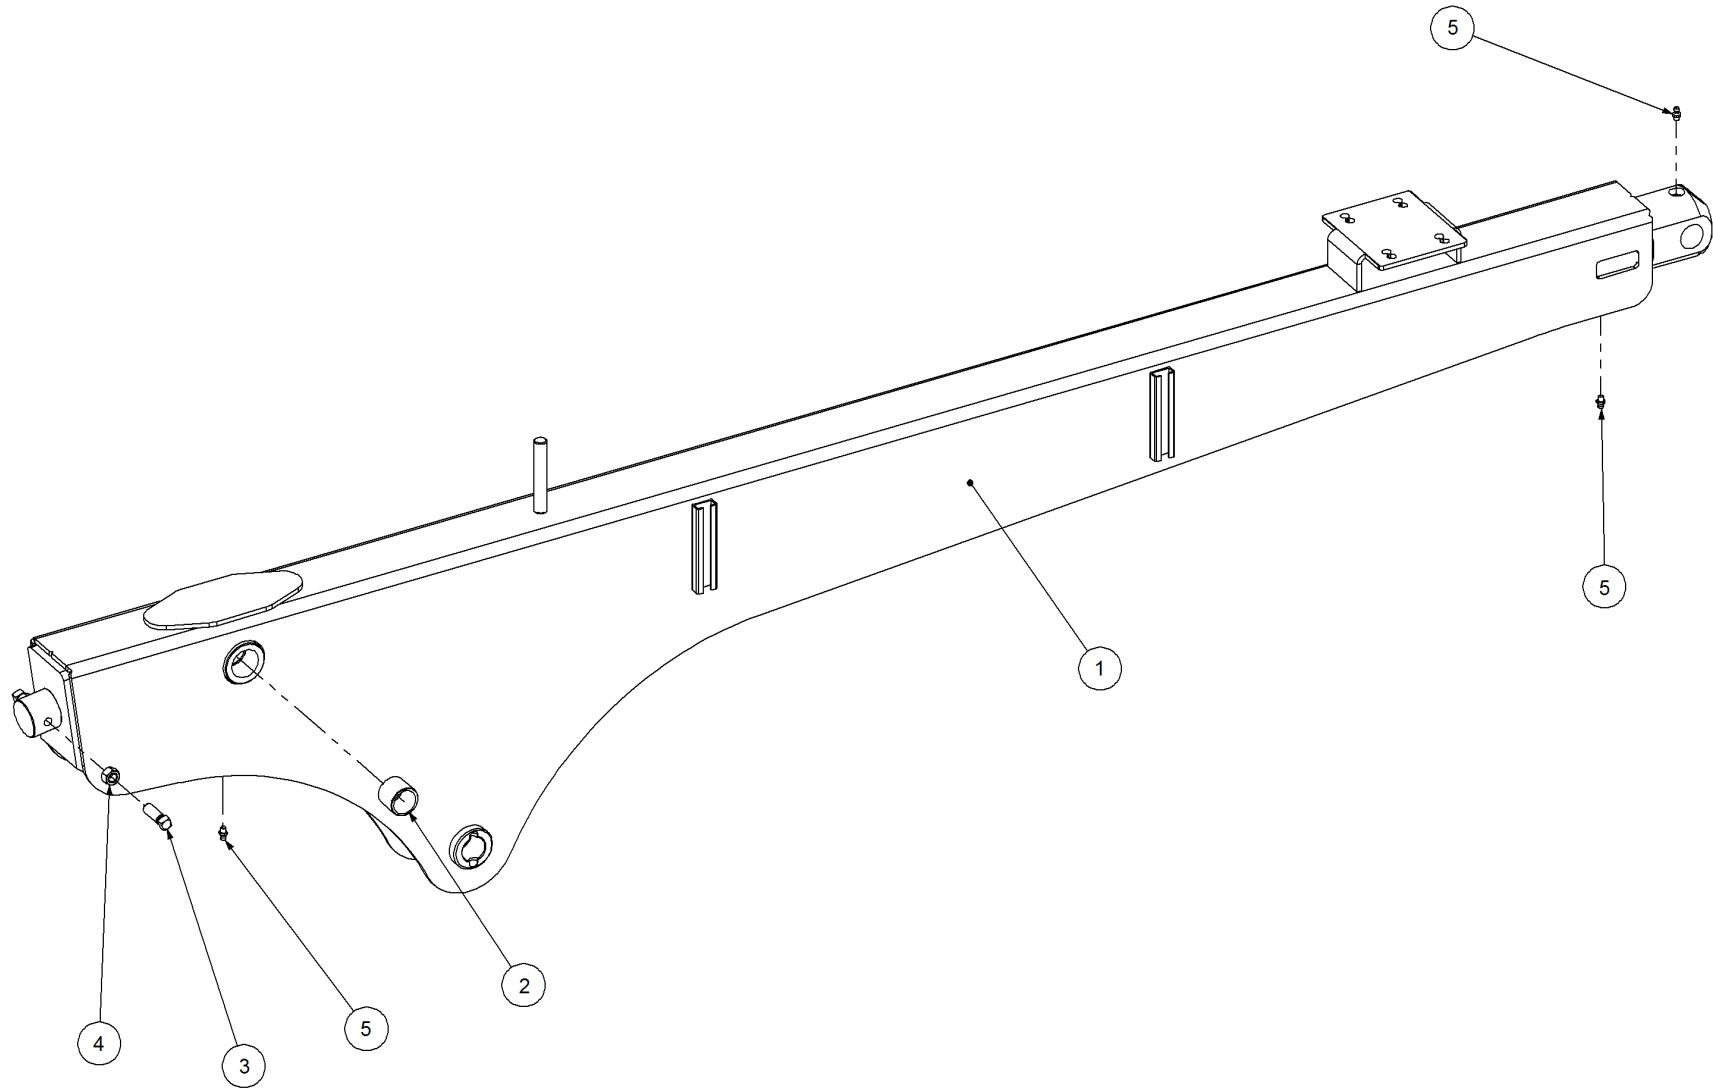

P/N 233445020

Swivel Hitch - Pull Assy

Key	Part Number	Description	Qty
1	233445021	Pull w/- Swivel	1
2	497655243	Bush - Hardened 31.8 ID x 32 Lg	2
3	016113038	Set Screw Sq Hd 1/2" UNC x 1 1/2"	2
4	030110131	Nut 1/2" UNC	2
5	111206000	Grease Nipple 1/4" UNF	3

Key	Part Number	Description	Qty