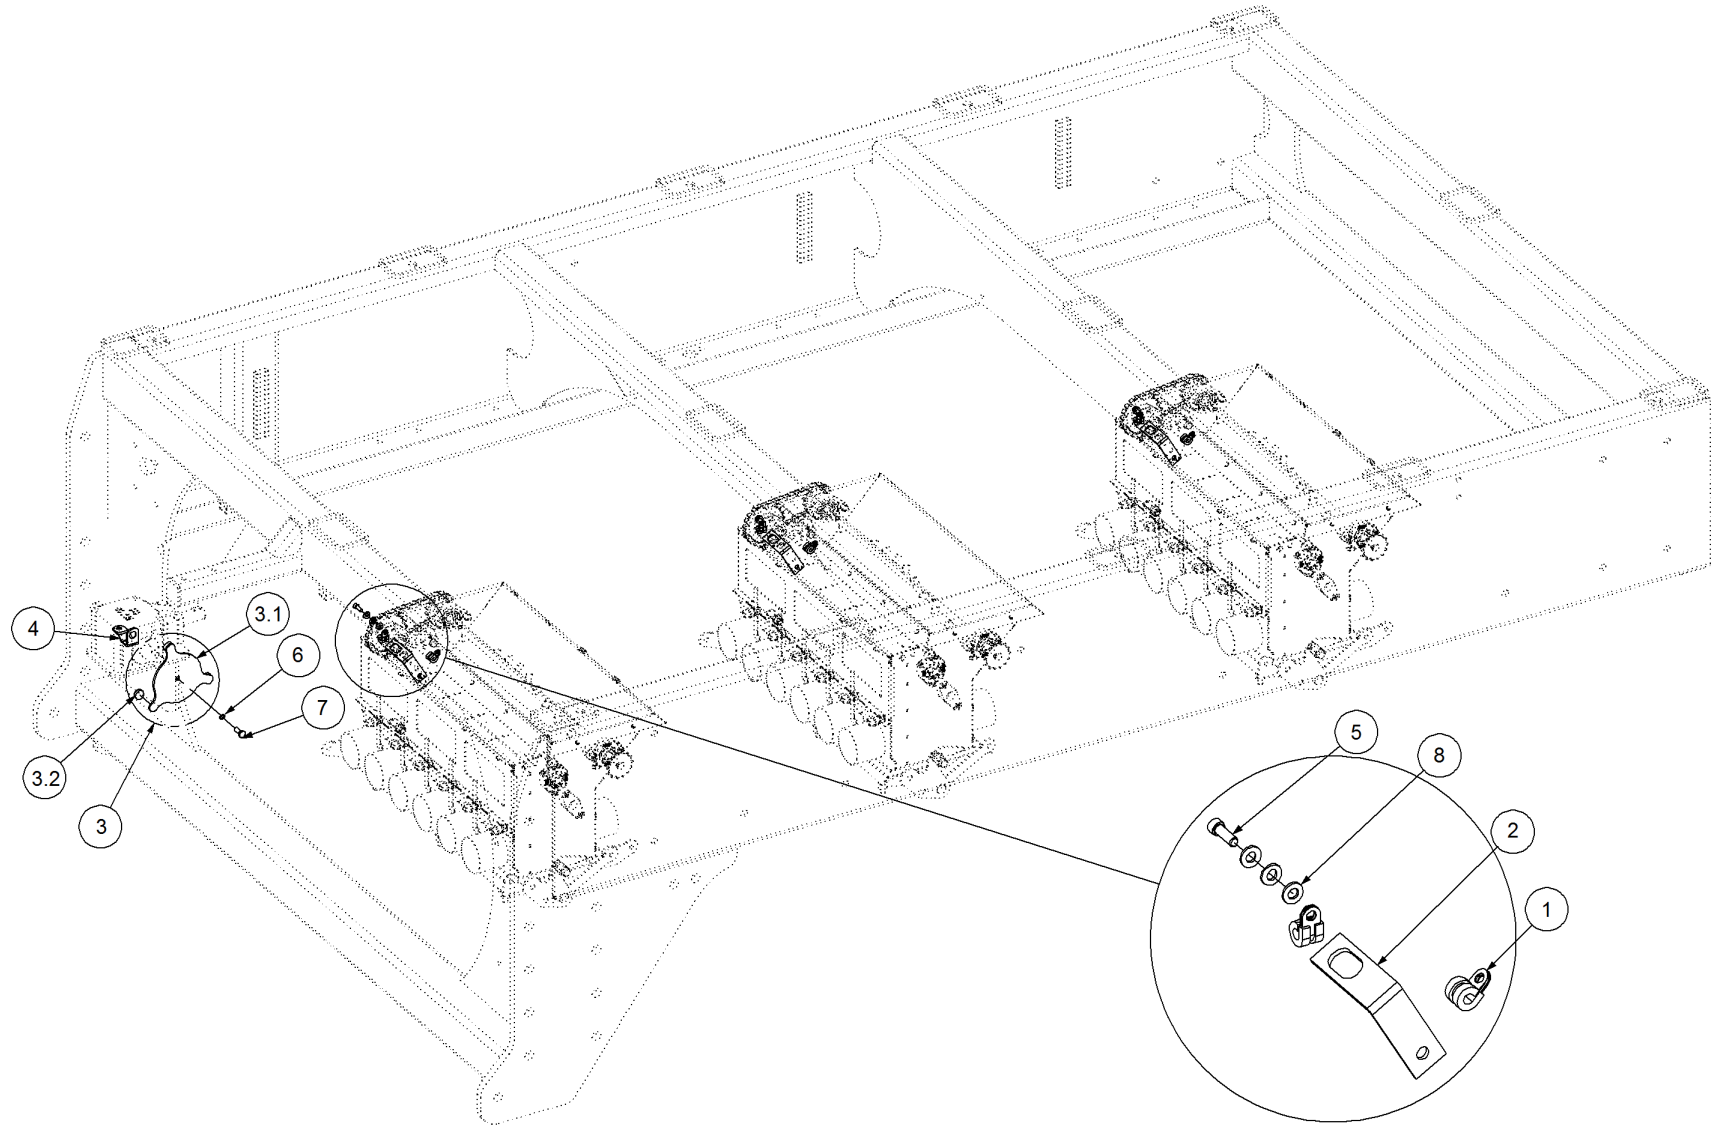

P/N 290000104   Sensor Mount Kit - 3 Bin

Key	Part Number	Description	Qty
1	115001350	Cable Clamp 10mm	6
2	290000098	Speed Sensor Bracket	3
3	290000101	Mount Plate - Speed Magnet	1
3.1	193075004	Sensor Plate - 3 Magnet	1
3.2	193075005	Disc Magnet	3
4	290000102	Sensor Mount	1
5	010106019	Cap Screw 1/4" UNC x 3/4"	3
6	086108000	Spring Washer 8 ID	1
7	050080208	Bolt Hex Hd M8 x 20	1
8	035106151	Flat Washer 1/4" ID	9

Key	Part Number	Description	Qty