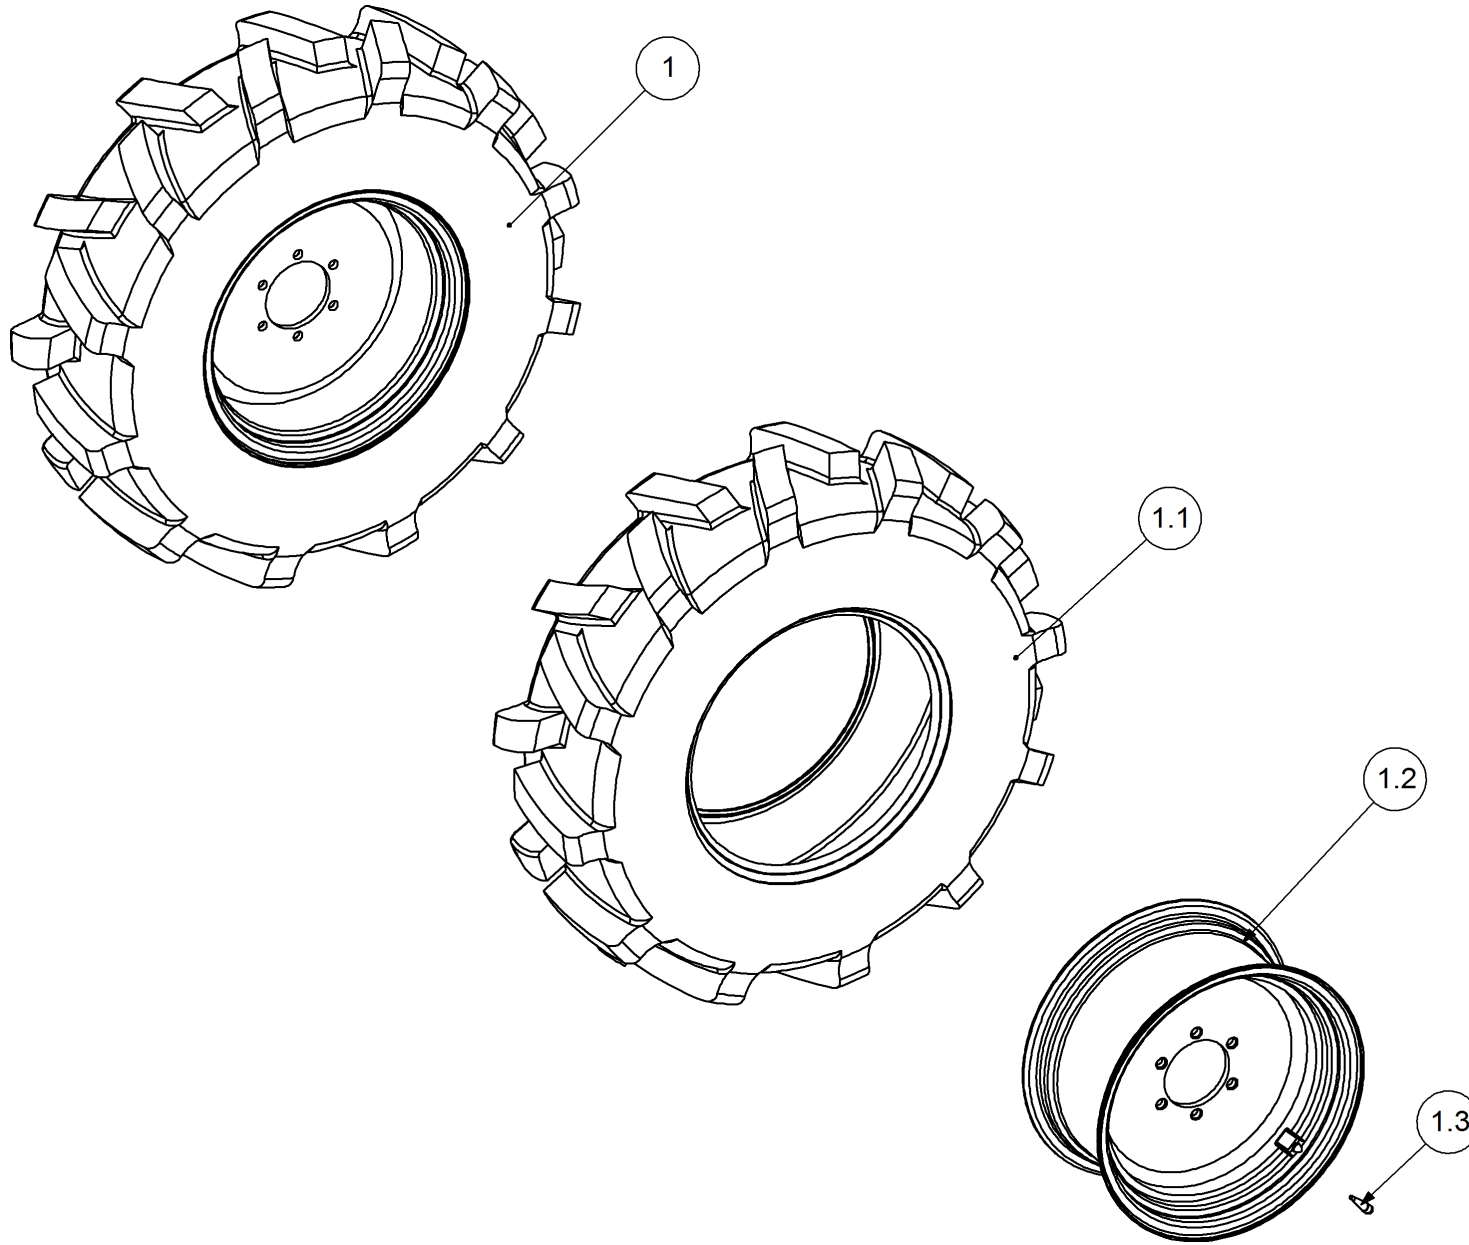

P/N 248000001 Wheel Kit - 15.5/80 x 24 Tyre - 6 stud

Key	Part Number	Description	Qty
1	298152406	Wheel Assy 15.5/80 x 24 6 Stud	2
1.1	142152412	Tyre Gripster 15.5/80 x 24	1
1.2	140122406	Rim W12 x 24 6 stud	1
1.3	142000218	Valve Stem	1

Key	Part Number	Description	Qty