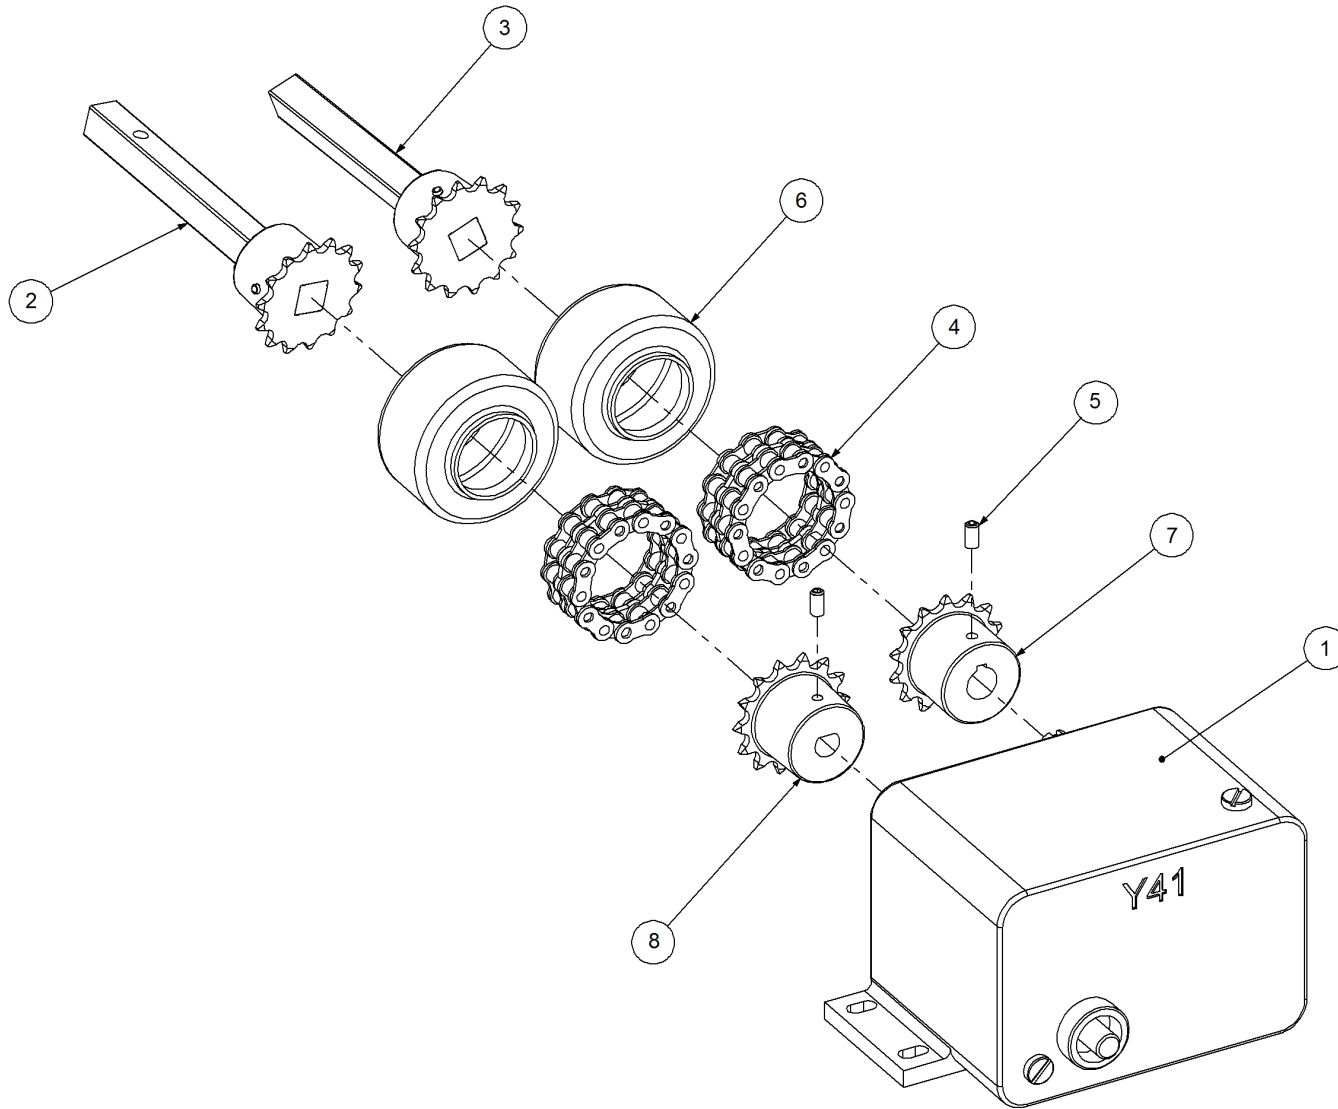

P/N 290000040 Zero Max Y41 w/- Sprockets & Shafts

Key	Part Number	Description	Qty
1	130004100	Zero Max Y41 Gear Box	1
1.1	130012008	Seal 1/2" ID - Y Zeromax	1
1.2	130012012	Seal 5/8" ID - Y Zeromax	1
1.3	130549600	Gasket - Y Zeromax	2
2	290000011	Drive Shaft w/- Sprocket	1
3	290000007	Drive Shaft w/- Sprocket - 170 Lg	1
4	125412120	Chain 1/2" BS Duplex 13L	2
5	013110613	Grub Screw 1/4" UNC x 1/2"	2
6	131000004	Chain Boot	2
7	290000032	Sprocket (Plastic) 1/2" BS x 14T - 5/8" ID	1
8	290000033	Sprocket (plastic) 1/2" BS x 14T - 'D' Bore	1

Key	Part Number	Description	Qty