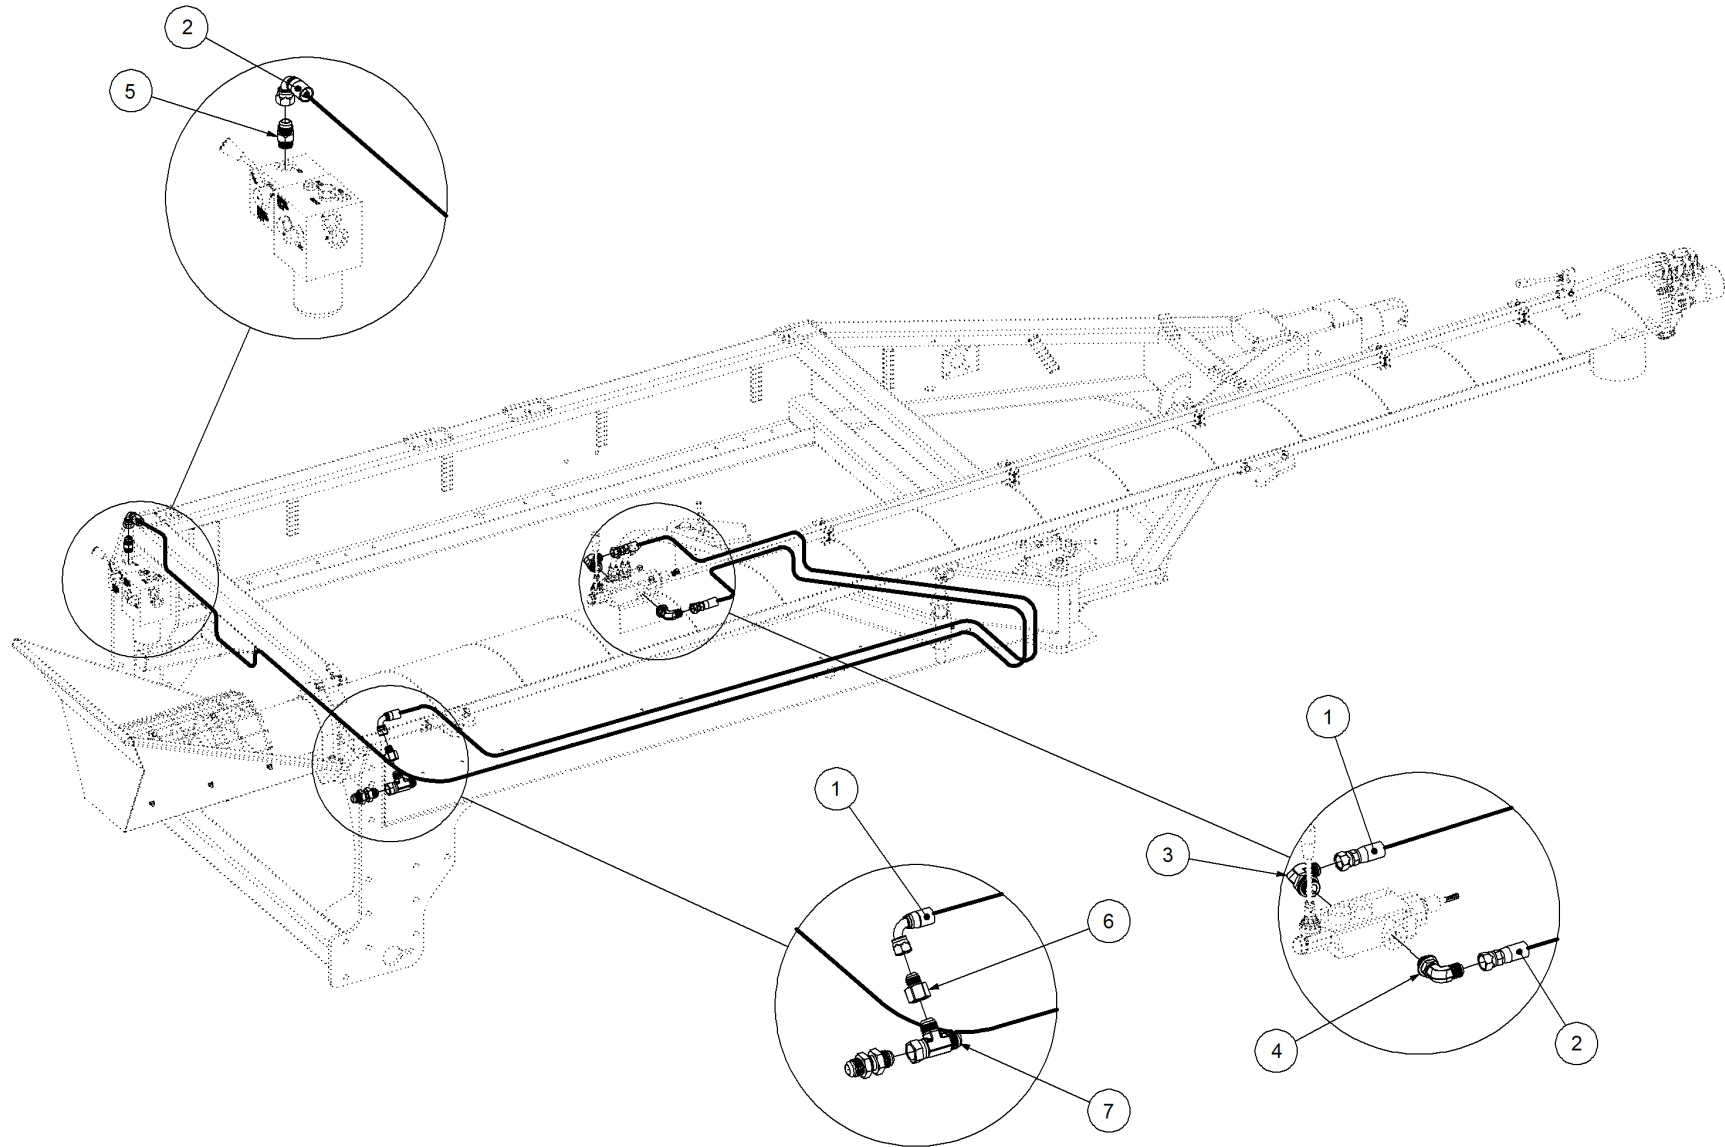

P/N 15000096

Hydraulic Hose & Fittings Kit

Key	Part Number	Description	Qty
1	15000092	Hyd Hose 1/2" DWB x 8000 Lg	1
2	15000093	Hyd Hose 1/2" DWB x 9000 Lg	1
3	15210-12C4OMX-S	Fitting - Elbow 90° 7/8" JicM x 3/4" BsppM	1
4	15210C4OMX-S	Fitting - Elbow 90° 7/8" JicM x 1/2" BsppM	1
5	15210F5OX-S	Fitting - Connector 7/8" JicM x 7/8" UnoM	1
6	15212-10TRTX-S	Fitting - Reducer 7/8" JicM x 1-1/16" JicF	1
7	15212R6X-S	Fitting - Tee 1-1/16" JicM x 1-1/16" JicM x 1-1/16" JicF	1

Key	Part Number	Description	Qty