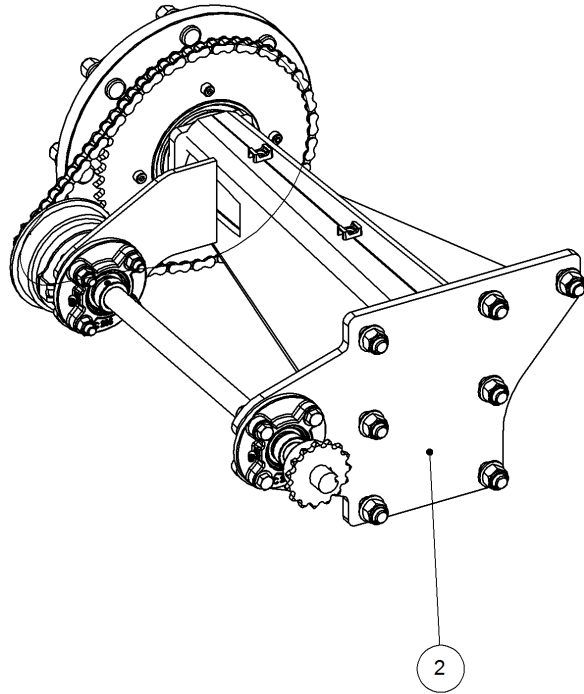

P/N 248453000

Axle Hub & Stub Kit - 3.5T (8 stud) x 2.5m

Key	Part Number	Description	Qty
1	245453000	Axle Hub & Stub - Lazy - 3.5T (8 stud) x 2.5m	1
2	244453000	Axle Hub & Stub - Drive - 3.5T (8 stud) x 2.5m	1
3	000160505	Bolt Hex Hd 5/8" UNC x 2"	14
4	030130161	Nut 5/8" UNC Nyloc	14
5	085116000	Flat Washer 16 ID	28

Key	Part Number	Description	Qty