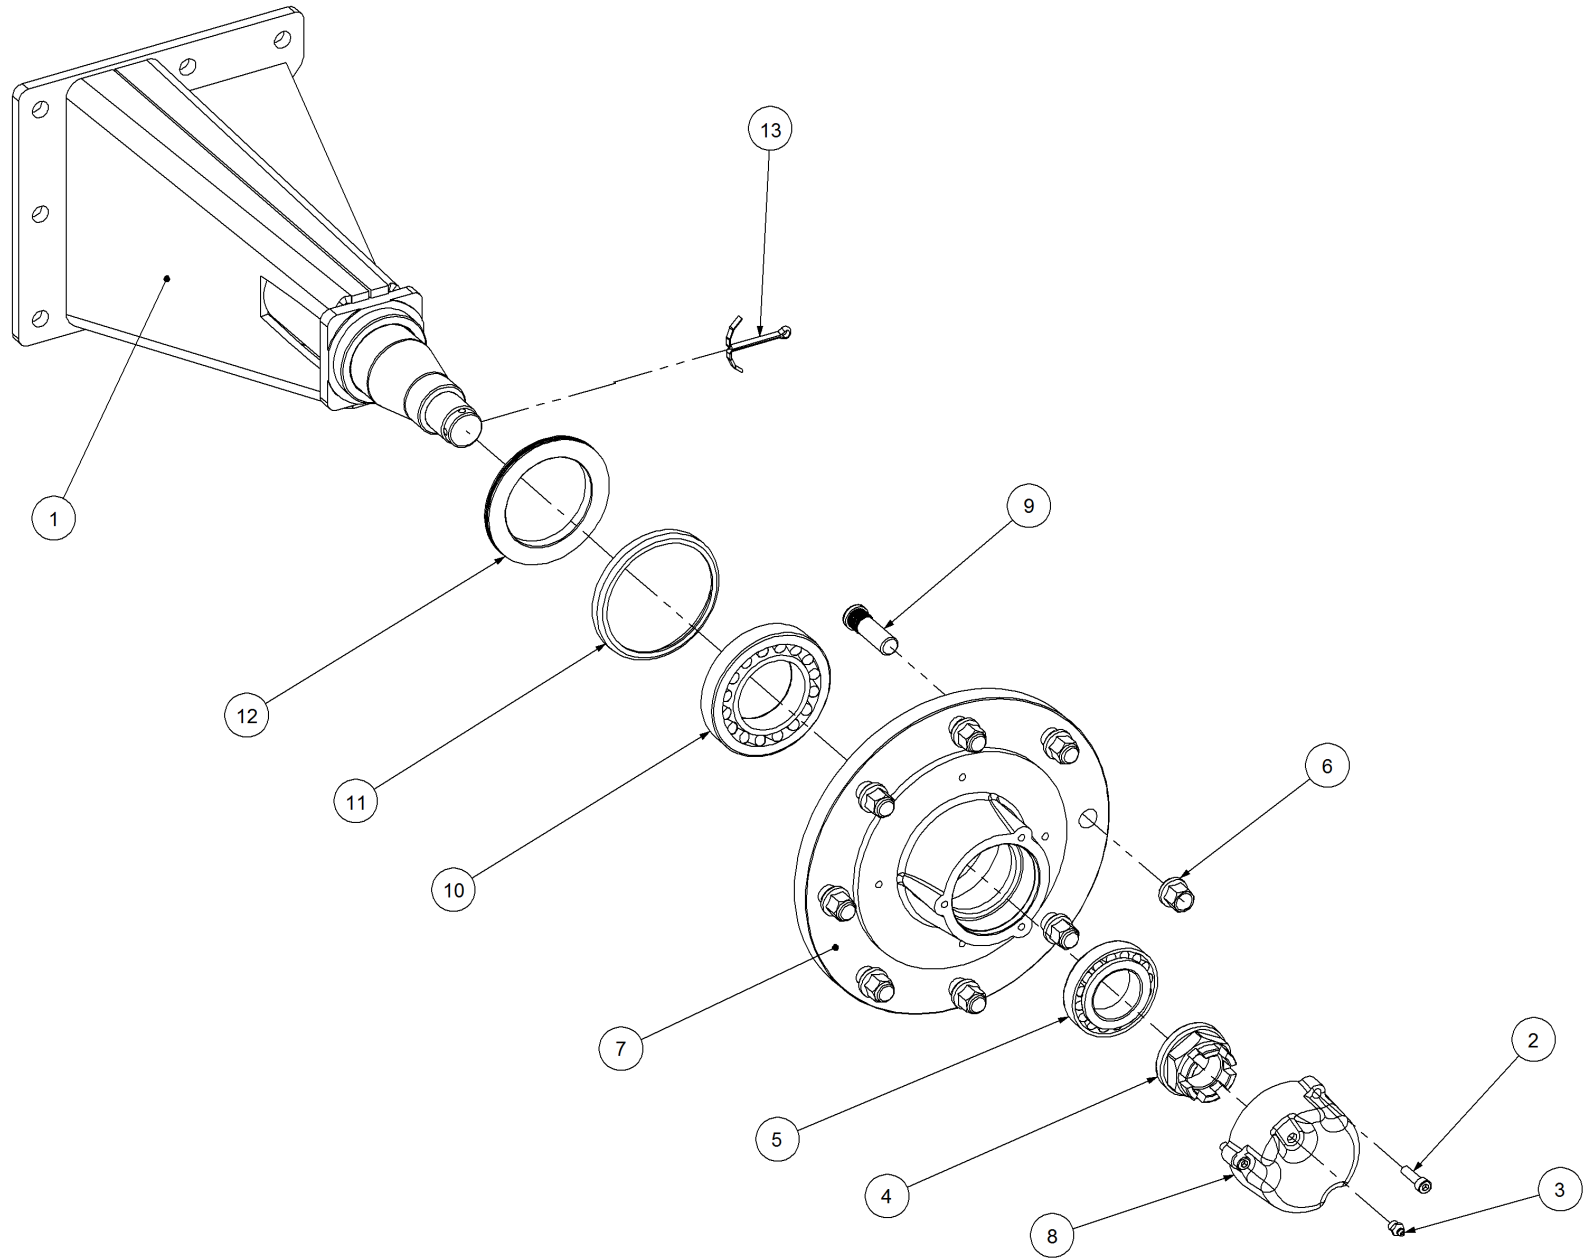

Key	Part Number	Description	Qty
-----	-------------	-------------	-----

P/N 244453000 Axle Hub & Stub - Drive - 3.5T (8 stud) x 2.5m

Key	Part Number	Description	Qty
1	244453001	Axle - Drive	1
2	111103000	Grease Nipple 1/8" BSP	1
3	060108030	Cap Screw M8 x 30	3
4	249092002	Axle Nut 1-1/2"	1
5	080161801	Wheel Nut M18	8
6	139075006	Hub - 8 stud	1
7	139075007	Grease Cap	1
8	056180600	Wheel Stud M18	8
9	135030210	Bearing Tapered Roller 50 ID	1
10	249150542	Sprocket Plate 5/8" BS x 60T	1
11	135030214	Bearing Tapered Roller 70 ID	1
12	092206080	Split Pin 6.3 Dia x 80	1
13	139075009	Wear Ring	1
14	139075008	Seal 3-1/2" ID	1
15	060108050	Cap Screw M8 x 50	4
16	000080255	Bolt Hex Hd 5/16" UNC x 1"	1
17	036108000	Spring Washer 5/16" ID	1
18	290000002	Retainer Washer	1
19	115005314	Electric Clutch w/- 18T Sprocket	1
20	000110505	Bolt Hex Hd 7/16" x 2" UNC	8
21	136220500	Bearing Housing - 4 Bolt	2
22	030130111	Nut 7/16" UNC Nyloc	8
23	135520525	Bearing - 1" ID	2
24	290000083	Clutch Shaft	1
25	182064625	Key 6.4 x 6.4 x 25 Lg	1
26	249063000	Chain 5/8" Simplex O'ring	1
27	115001512	Cable Clamp	2
28	094105000	Pop Rivet 3/16" Steel	2
29	127150150	Sprocket (Plastic) 5/8" BS x 15T - 1" ID	1
30	035111220	Flat Washer 7/16" ID	16
31	240000000	Bush	1
32	111206450	Grease Nipple 1/4" UNF - 45°	2

Key	Part Number	Description	Qty
33	013110613	Grub Screw 1/4" UNC x 1/2"	2

P/N 245453000

Axle Hub & Stub - Lazy - 3.5T (8 stud) x 2.5m

Key	Part Number	Description	Qty
1	245453001	Axle - Lazy	1
2	060108030	Cap Screw M8 x 30	3
3	111103000	Grease Nipple 1/8" BSP	1
4	249092002	Axle Nut 1-1/2"	1
5	135030210	Bearing Tapered Roller 50 ID	1
6	080161801	Wheel Nut M18	8
7	139075006	Hub - 8 stud	1
8	139075007	Grease Cap	1
9	056180600	Wheel Stud M18	8
10	135030214	Bearing Tapered Roller 70 ID	1
11	139075009	Wear Ring	1
12	139075008	Seal 3-1/2" ID	1
13	092206080	Split Pin 6.3 Dia x 80	1