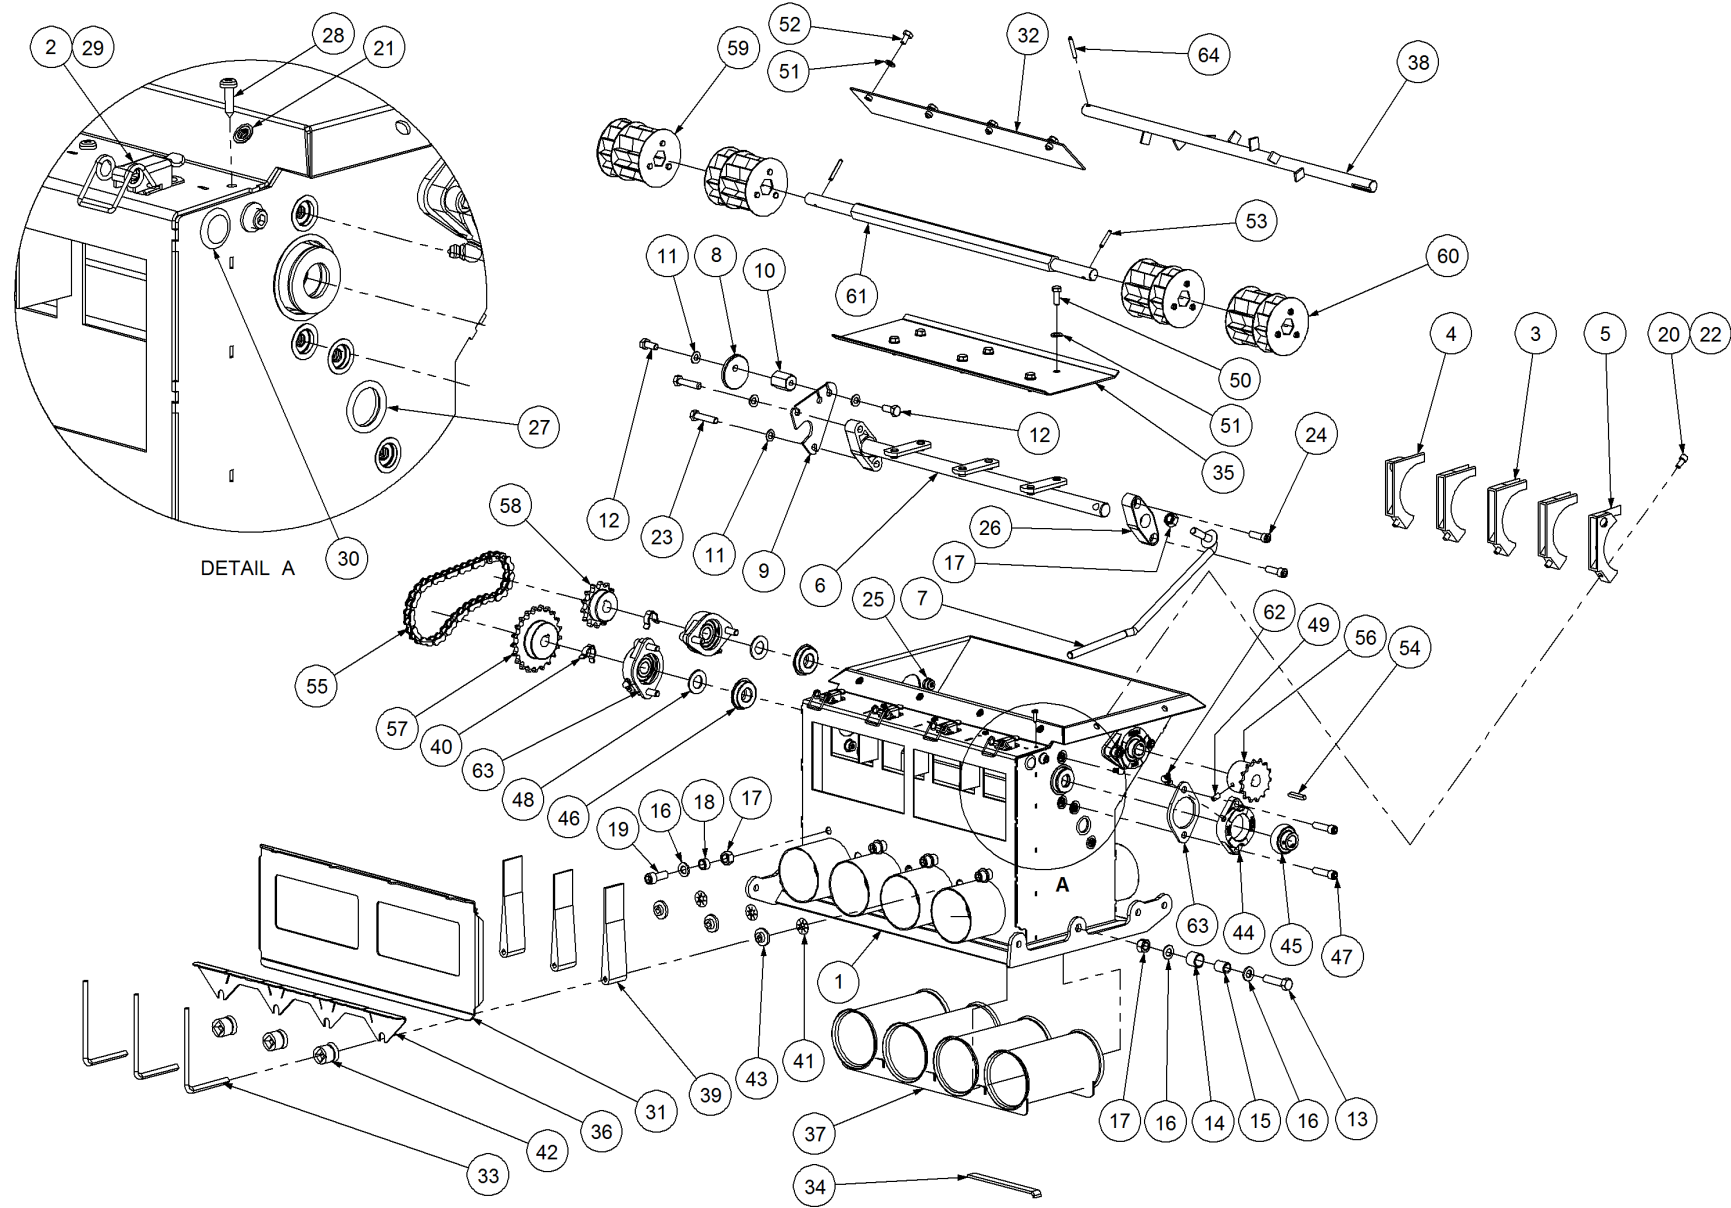

P/N 208400001 Metering Unit Assy - 4 Way (less Bottom Door)

P/N 208400001

Metering Unit Assy - 4 Way (less Bottom Door)

Key	Part Number	Description	Qty	Key	Part Number	Description	Qty
1	208400002	Metering Unit Body - 4 Way	1	33	208400101	Vane Handle	3
2	193020504	Over Centre Clamp	4	34	208400073	Clip - Flow Through Tube	1
3	208400126	Spool Divider	3	35	208400047	Cleanout Door - 4 Way	1
4	208400128	Spool Divider - LH	1	36	208400075	Indent Plate - Vane Lever - 4 Way	1
5	208400127	Spool Divider - RH	1	37	208400071	Flow Through Tube	1
6	208400054	Cleanout Door Shaft - 4 Way	1	38	208400081	Agitator Shaft - 4 Way	1
7	208400051	Cleanout Door Handle	1	39	193008851	Vane - Metering Unit	3
8	208400061	Chain Tensioner Block	1	40	193003765	Retainer Clip - Sprocket	2
9	208400062	Chain Tensioner Bracket	1	41	193001761	Retainer Clip	3
10	208400064	Chain Tensioner Spacer	1	42	208400125	Seal Assy	3
11	035108161	Flat Washer 5/16" ID	4	43	137308858	Bush 8mm	3
12	000080195	Bolt Hex Hd 5/16" UNC x 3/4"	2	44	136520300	Bearing Housing	4
13	000100385	Bolt Hex Hd 3/8" UNC x 1-1/2"	2	45	135320210	Bearing - 5/8" ID	4
14	208400077	Latch Bearing	2	46	197161687	Seal 5/8" ID	4
15	208400089	Latch Bearing Spacer	2	47	010208032	Cap Screw 5/16" BSW x 1-1/4"	8
16	035110191	Flat Washer 3/8" ID	8	48	035316320	Flat Washer 5/8" ID S/Steel	4
17	030130101	Nut 3/8" UNC Nyloc	7	49	013110613	Grub Screw 1/4" UNC x 1/2"	1
18	208400076	Indent Plate Spacer - 4 Way	4	50	000060195	Bolt Hex Hd 1/4" UNC x 3/4"	6
19	010110025	Cap Screw 3/8" UNC x 1"	4	51	035106151	Flat Washer 1/4" ID	12
20	010106012	Cap Screw 1/4" UNC x 1/2"	7	52	000060135	Bolt Hex Hd 1/4" UNC x 1/2"	4
21	030170061	Nut 1/4" UNC Huck	9	53	090105025	Roll Pin 3/16" x 1"	1
22	030130061	Nut 1/4" UNC Nyloc	2	54	182047430	Key 4.75 x 4.75 x 30mm	1
23	000080385	Bolt Hex Hd 5/16" UNC x 1-1/2"	2	55	125140211	Chain Assy 1/2" AS (35 L + CL)	1
24	010208025	Cap Screw 5/16" BSW x 1"	2	56	290000032	Sprocket (Plastic) 1/2" BS x 14T - 5/8" ID	1
25	030170081	Nut 5/16" UNC Huck	12	57	126132106	Sprocket (Plastic) 1/2" BS x 21T - 5/8" ID	1
26	137308846	Bush	2	58	126150142	Sprocket (Plastic) 1/2" BS x 14T w/- Drive Groove	1
27	197192535	O'Ring 3/4" ID x 1" OD x 0.139"	2	59	208400093	Spool Assembly - RH	2
28	009408000	Screw 8g x 5/8"	5	60	208400092	Spool Assembly - LH	2
29	094303000	Pop Rivet 1/8" S/Steel	8	61	208400100	Spool Shaft - 4 Way	1
30	197000127	Blank Off Plug	2	62	111206675	Grease Nipple 1/4" UNF - 67.5°	4
31	208400110	Inspection Window & Seal	1	63	197001626	Gasket (Small) - Bearing	4
32	208400120	Spool Cover Plate	1	64	090105032	Roll Pin 3/16" x 1-1/4"	2