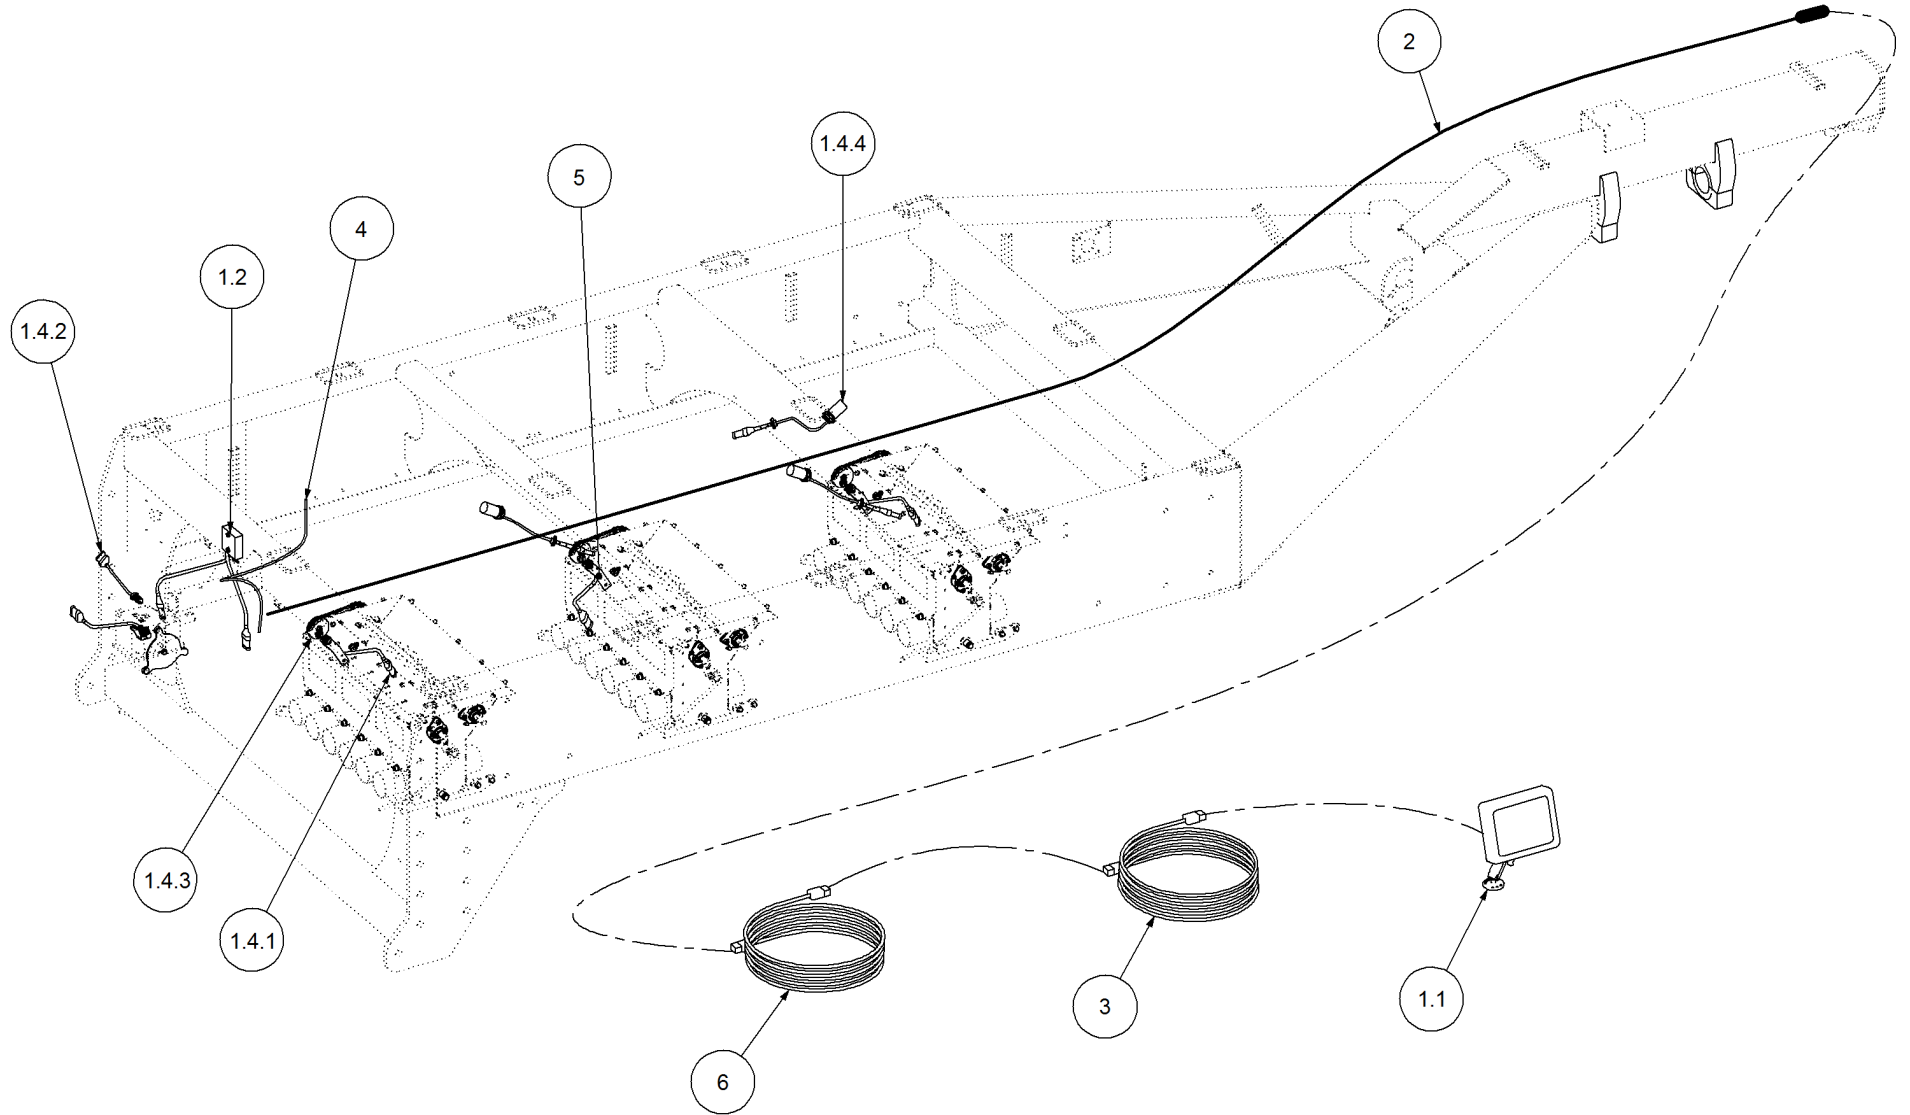

P/N 290246500 Monitor & Harness Kit - Eagle 3 Bin

Key	Part Number	Description	Qty
1	116246500	Monitor - Eagle 3 Bin	1
1.1	116701755	Console - Eagle	1
1.2	116900267	Sensor Kit - Fan Pressure	1
1.3	116700600	Operator's Manual - Eagle Monitor	1
1.4	116400494	Sensor Kit - Eagle 3 Bin	1
1.4.1	116901200	Sensor - Speed	4
1.4.2	116900755	Sensor - Fan	1
1.4.3	116900442	Encoder - 8 Magnet	3
1.4.4	116900667	Sensor Kit - Bin Level	3
2	116700453	Harness - 4 Bin	1
3	116701780	Harness - Tractor	1
4	109600006	Air Line	1
5	290000104	Sensor Mount Kit - 3 Bin	1
6	116701124	Harness - 13.0 m Extension	1

Key	Part Number	Description	Qty