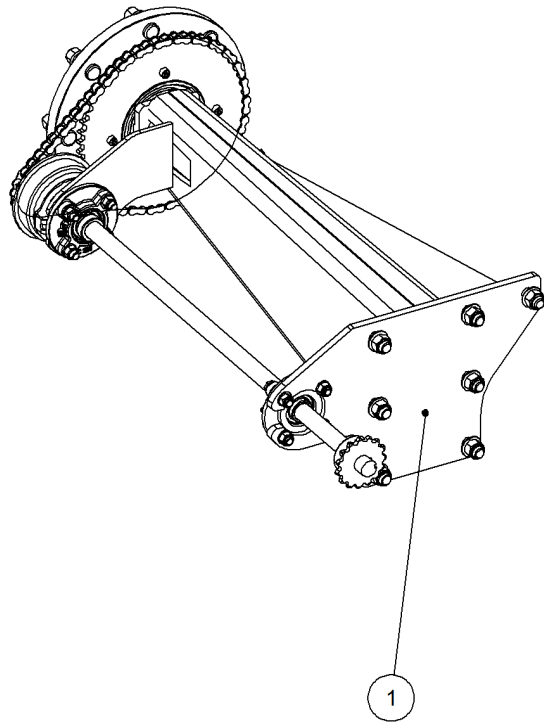

Key	Part Number	Description	Qty
-----	-------------	-------------	-----

P/N 248451000

Axle Hub & Stub Kit - 3.5T (8 stud) x 3.0m

Key	Part Number	Description	Qty
1	244454000	Axle Hub & Stub - Drive - 3.5T (8 stud) x 3.0m	1
2	245454000	Axle Hub & Stub - Lazy - 3.5T (8 stud) x 3.0m	1
3	000160505	Bolt Hex Hd 5/8" UNC x 2"	14
4	030130161	Nut 5/8" UNC Nyloc	14
5	085116000	Flat Washer 16 ID	28

Key	Part Number	Description	Qty
-----	-------------	-------------	-----

P/N 244454000 Axle Hub & Stub - Drive - 3.5T (8 stud) x 3.0m

Key	Part Number	Description	Qty
1	244454001	Axle - Drive	1
2	111103000	Grease Nipple 1/8" BSP	1
3	060108030	Cap Screw M8 x 30	3
4	249092002	Axle Nut 1-1/2"	1
5	135030210	Bearing Tapered Roller 50 ID	1
6	080161801	Wheel Nut M18	8
7	139075006	Hub - 8 stud	1
8	139075007	Grease Cap	1
9	056180600	Wheel Stud M18	8
10	249150542	Sprocket Plate 5/8" BS x 60T	1
11	060108050	Cap Screw M8 x 50	4
12	135030214	Bearing Tapered Roller 70 ID	1
13	139075009	Wear Ring	1
14	139075008	Seal 3-1/2" ID	1
15	249063000	Chain 5/8" Simplex O'ring	1
16	092206080	Split Pin 6.3 Dia x 80	1
17	000080255	Bolt Hex Hd 5/16" UNC x 1"	1
18	036108000	Spring Washer 5/16" ID	1
19	290000002	Retainer Washer	1
20	115005314	Electric Clutch w/- 18T Sprocket	1
21	000110505	Bolt Hex Hd 7/16" x 2" UNC	8
22	136220500	Bearing Housing - 4 Bolt	2
23	030130111	Nut 7/16" UNC Nyloc	8
24	135520525	Bearing - 1" ID	2
25	290000081	Clutch Shaft 4500 TR	1
26	182064625	Key 6.4 x 6.4 x 25 Lg	1
27	127150150	Sprocket (Plastic) 5/8" BS x 15T - 1" ID	1
28	035111220	Flat Washer 7/16" ID	16
29	240000000	Bush	1
30	111206450	Grease Nipple 1/4" UNF - 45°	2
31	013110613	Grub Screw 1/4" UNC x 1/2"	2
32	115001512	Cable Clamp	3