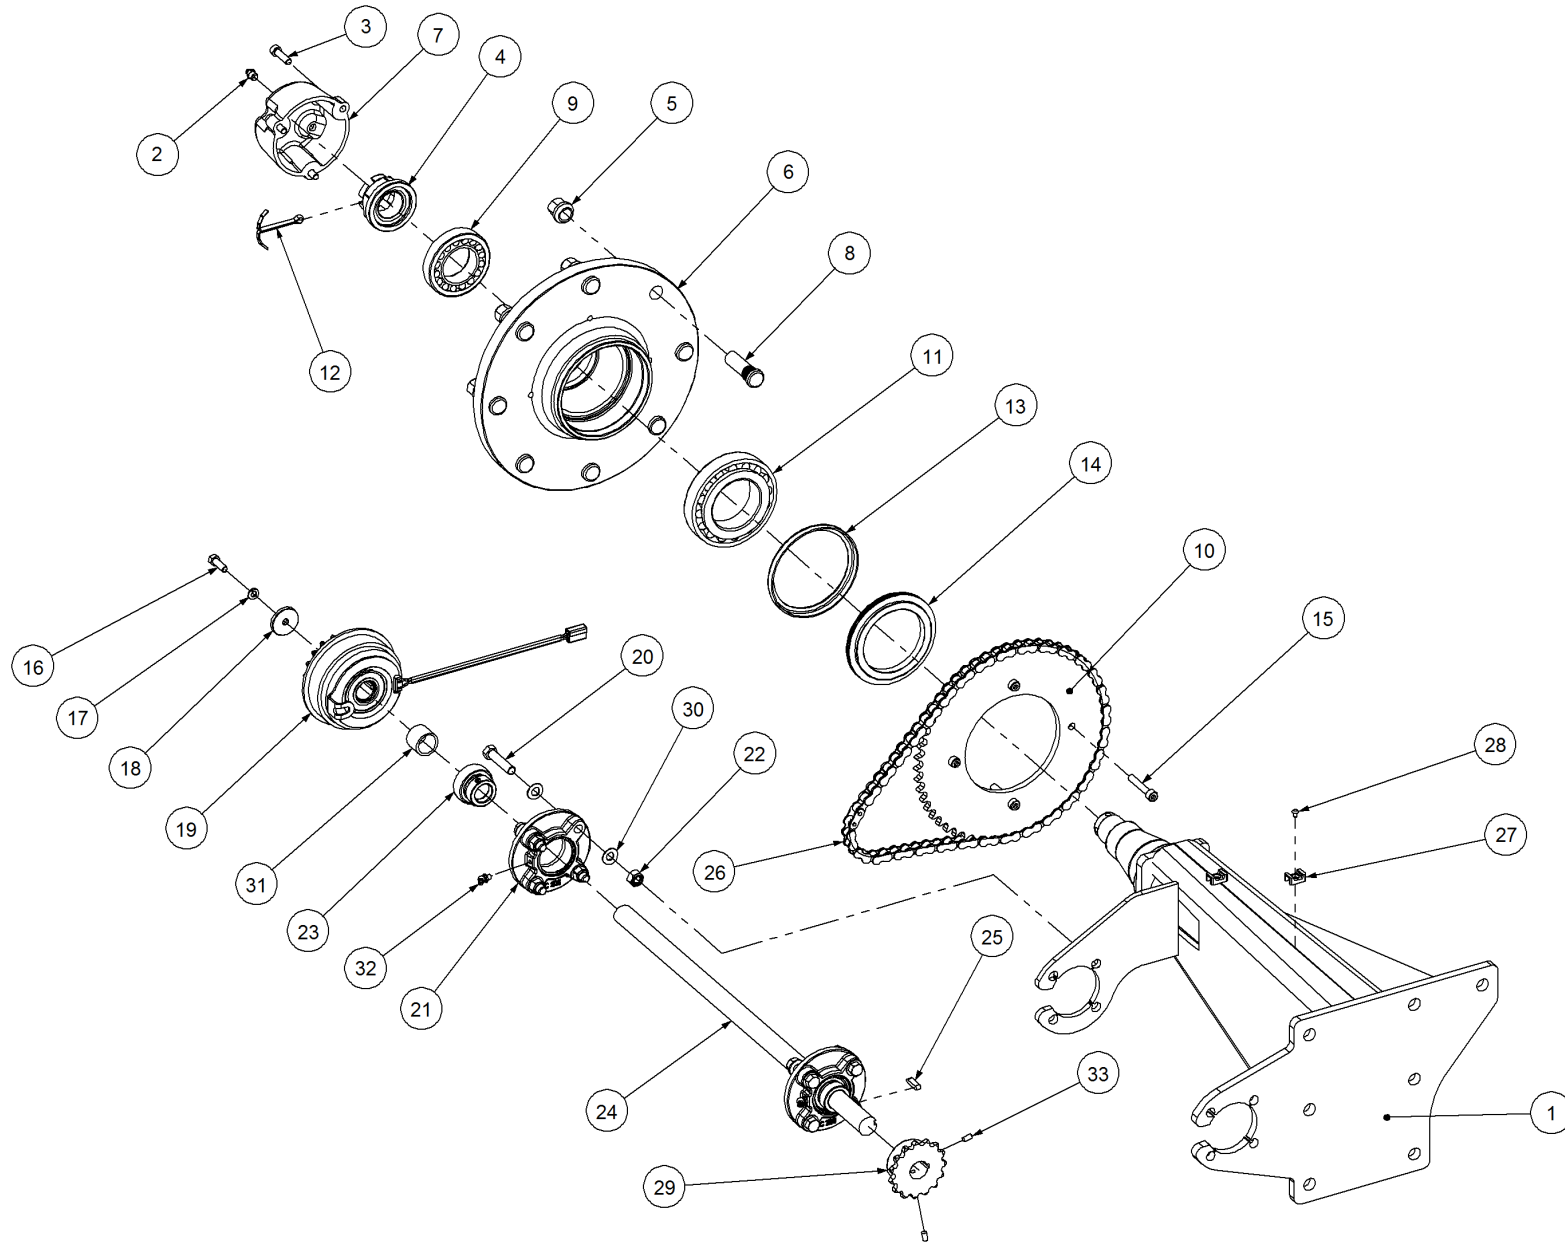

Key	Part Number	Description	Qty
33	094105000	Pop Rivet 3/16" Steel	3

P/N 245454000 Axle Hub & Stub - Lazy - 3.5T (8 stud) x 3.0m

Key	Part Number	Description	Qty
1	245454001	Axle - Lazy	1
2	111103000	Grease Nipple 1/8" BSP	1
3	060108030	Cap Screw M8 x 30	3
4	249092002	Axle Nut 1-1/2"	1
5	135030210	Bearing Tapered Roller 50 ID	1
6	080161801	Wheel Nut M18	8
7	139075006	Hub - 8 stud	1
8	139075007	Grease Cap	1
9	056180600	Wheel Stud M18	8
10	135030214	Bearing Tapered Roller 70 ID	1
11	139075009	Wear Ring	1
12	139075008	Seal 3-1/2" ID	1
13	092206080	Split Pin 6.3 Dia x 80	1

Key	Part Number	Description	Qty
-----	-------------	-------------	-----

P/N 244453000 Axle Hub & Stub - Drive - 3.5T (8 stud) x 2.5m

Key	Part Number	Description	Qty
1	244453001	Axle - Drive	1
2	111103000	Grease Nipple 1/8" BSP	1
3	060108030	Cap Screw M8 x 30	3
4	249092002	Axle Nut 1-1/2"	1
5	080161801	Wheel Nut M18	8
6	139075006	Hub - 8 stud	1
7	139075007	Grease Cap	1
8	056180600	Wheel Stud M18	8
9	135030210	Bearing Tapered Roller 50 ID	1
10	249150542	Sprocket Plate 5/8" BS x 60T	1
11	135030214	Bearing Tapered Roller 70 ID	1
12	092206080	Split Pin 6.3 Dia x 80	1
13	139075009	Wear Ring	1
14	139075008	Seal 3-1/2" ID	1
15	060108050	Cap Screw M8 x 50	4
16	000080255	Bolt Hex Hd 5/16" UNC x 1"	1
17	036108000	Spring Washer 5/16" ID	1
18	290000002	Retainer Washer	1
19	115005314	Electric Clutch w/- 18T Sprocket	1
20	000110505	Bolt Hex Hd 7/16" x 2" UNC	8
21	136220500	Bearing Housing - 4 Bolt	2
22	030130111	Nut 7/16" UNC Nyloc	8
23	135520525	Bearing - 1" ID	2
24	290000083	Clutch Shaft	1
25	182064625	Key 6.4 x 6.4 x 25 Lg	1
26	249063000	Chain 5/8" Simplex O'ring	1
27	115001512	Cable Clamp	2
28	094105000	Pop Rivet 3/16" Steel	2
29	127150150	Sprocket (Plastic) 5/8" BS x 15T - 1" ID	1
30	035111220	Flat Washer 7/16" ID	16
31	240000000	Bush	1
32	111206450	Grease Nipple 1/4" UNF - 45°	2