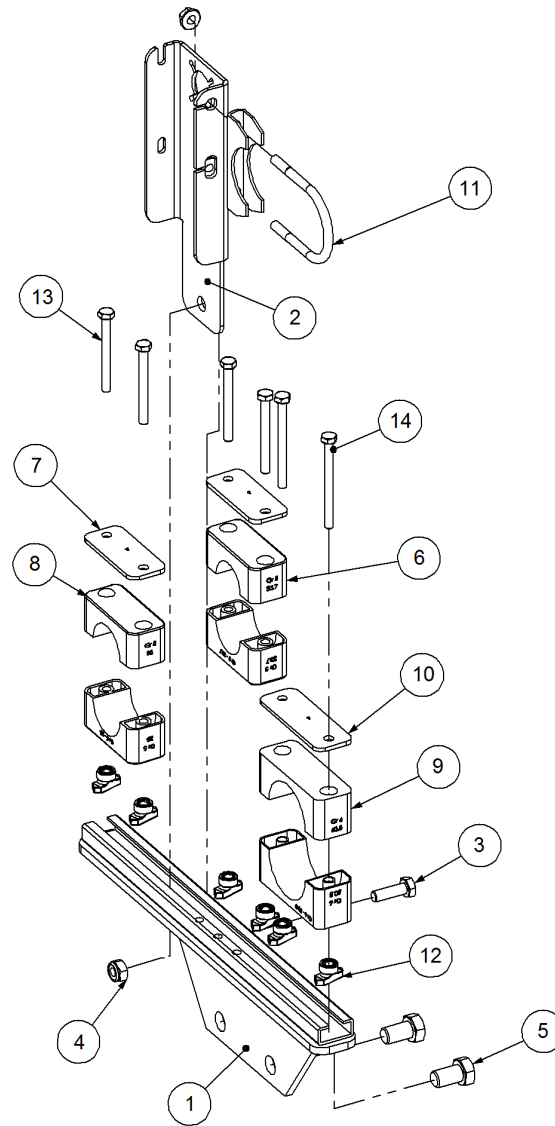

P/N 291400002 Dispatch Kit - Ground Drive

Key	Part Number	Description	Qty
1	235600001	Hose Holder 4 Way	2
2	116503080	Electric Scales	1
3	198691208	Operator's Manual	1
4	199005011	Spray Can - Green	1
5	OZ300C	Ozspray Industry Grade 300gm Aerosol	1
6	193003765	Retainer Clip - Sprocket	1
7	208400034	Metering Unit Blank-Off 100%	4
8	208400033	Metering Unit Blank-Off 66%	4
9	208400032	Metering Unit Blank-Off 33%	4
10	208600058	Metering Unit Blank Off (Canola) LH	2
11	208600060	Metering Unit Blank Off (Canola) RH	2
12	126131405	Sprocket (Plastic) 1/2" BS x 14T - 5/8" ID	1
13	126132106	Sprocket (Plastic) 1/2" BS x 21T - 5/8" ID	1
14	290000032	Sprocket (Plastic) 1/2" BS x 14T - 5/8" ID	1
15	290000031	Sprocket (Plastic) 1/2" BS x 14T - 3/4" ID	1
16	197809005	Weighing Container	1
17	197000765	Blank Off Cap 3"	4
18	280000276	Camlock 3" Male With Tail	4
19	197959535	Blank Off Sponge	6
20	208400045	Crank Handle - Short	1
21	208400095	Crank Handle	1
22	208076050	Air Restrictor	2
23	233260120	Hyd Hose & Electrical Connector Assy	1
24	159424400	Filter Element	1
25	152BU-144	Backup Washer	1

Key	Part Number	Description	Qty

P/N 233260120 Hyd Hose & Electrical Connector Assy