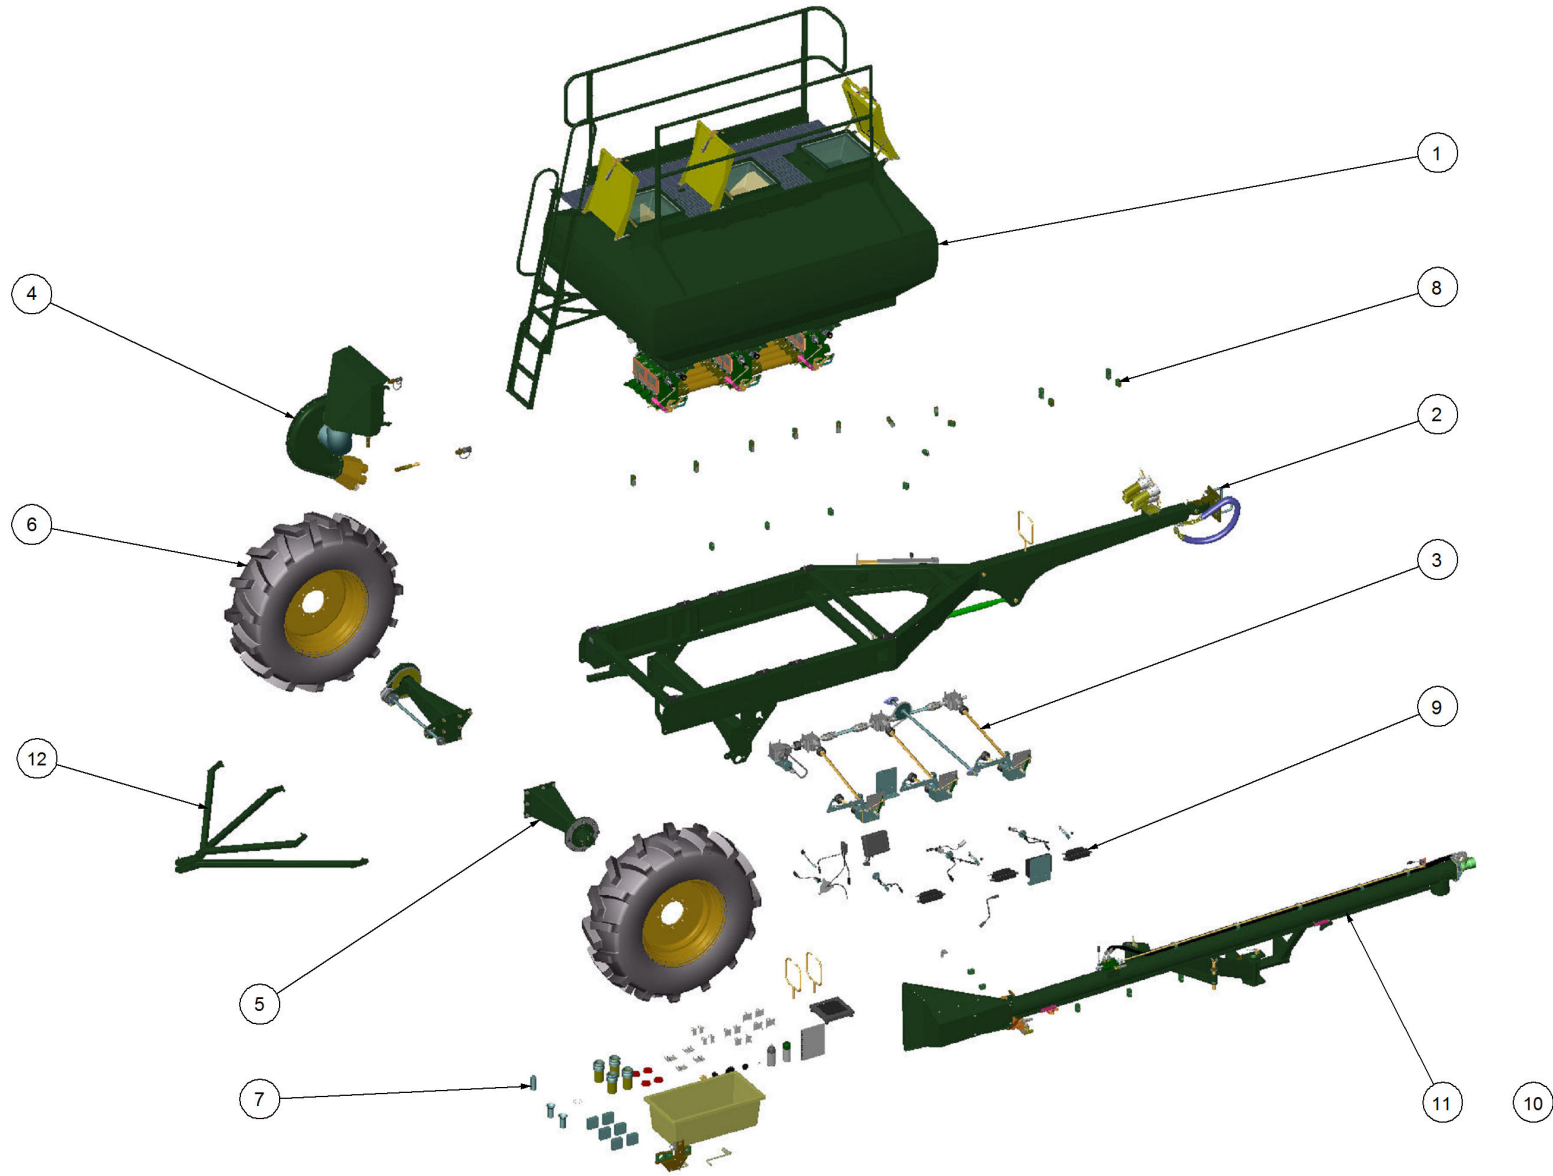

Simplicity
A U S T R A L I A

Parts Manual

TR - Trailed Rear Air Seeder

04500 TR3

P/N 04500 TR3

4500 TR 3 Bin Air Seeder

Key	Part Number	Description	Code
1	200453000	Bin Assembly - 4500 3 Bin	(Std)
2	217452040	Chassis Kit - TR 3 Bin	(Std)
3	290453001	Drive Kit - Ground Drive	(Std)
3	290453004	Drive Kit - Linear Control	(Opt)
4	250000008	Blower Kit - Rexroth	(Std)
4	250000108	Blower Kit - Rexroth w/- Diverter Valve	(Opt)
4	250000007	Blower Kit - Volvo	(Opt)
4	250000107	Blower Kit - Volvo w/- Diverter Valve	(Opt)
5	248451000	Axle Hub & Stub Kit - 3.5T (8 stud) x 3.0m	(Std)
5	248453000	Axle Hub & Stub Kit - 3.5T (8 stud) x 2.5m	(Opt)
5	248450000	Axle Hub & Stub Kit - 3.5T (6 stud) x 2.1m	(Opt)
6	248000001	Wheel Kit - 15.5/80 x 24 Tyre - 6 stud	(Std)
6	248000003	Wheel Kit - 18.4 x 30 - 8 stud	(Opt)
6	248000004	Wheel Kit - 23.1 x 30 Tyre - 8 stud	(Opt)
7	291400002	Dispatch Kit - Ground Drive	(Std)
8	156590001	Stauff Clamp Kit	(Std)
9	290246500	Monitor & Harness Kit - Eagle 3 Bin	(Std)
9	290103457	Monitor & Harness Kit - Eagle 3 Bin w/- Actuator	(Opt)
9	290103375	Monitor & Harness Kit - Eagle 3 Bin w/- Electric Drive	(Opt)
10	196560002	Decal '6000 Simplicity' 1000 x 400	(Std)
10	196042512	Decal - Assorted Instructions	(Std)
10	196015020	Decal 'Wheat Sheaf Logo' 150 x 200	(Std)
11	264452000	Auger Kit 6" - RH	(Opt Extra)
12	234430000	Harrow Hitch Assy	(Opt Extra)