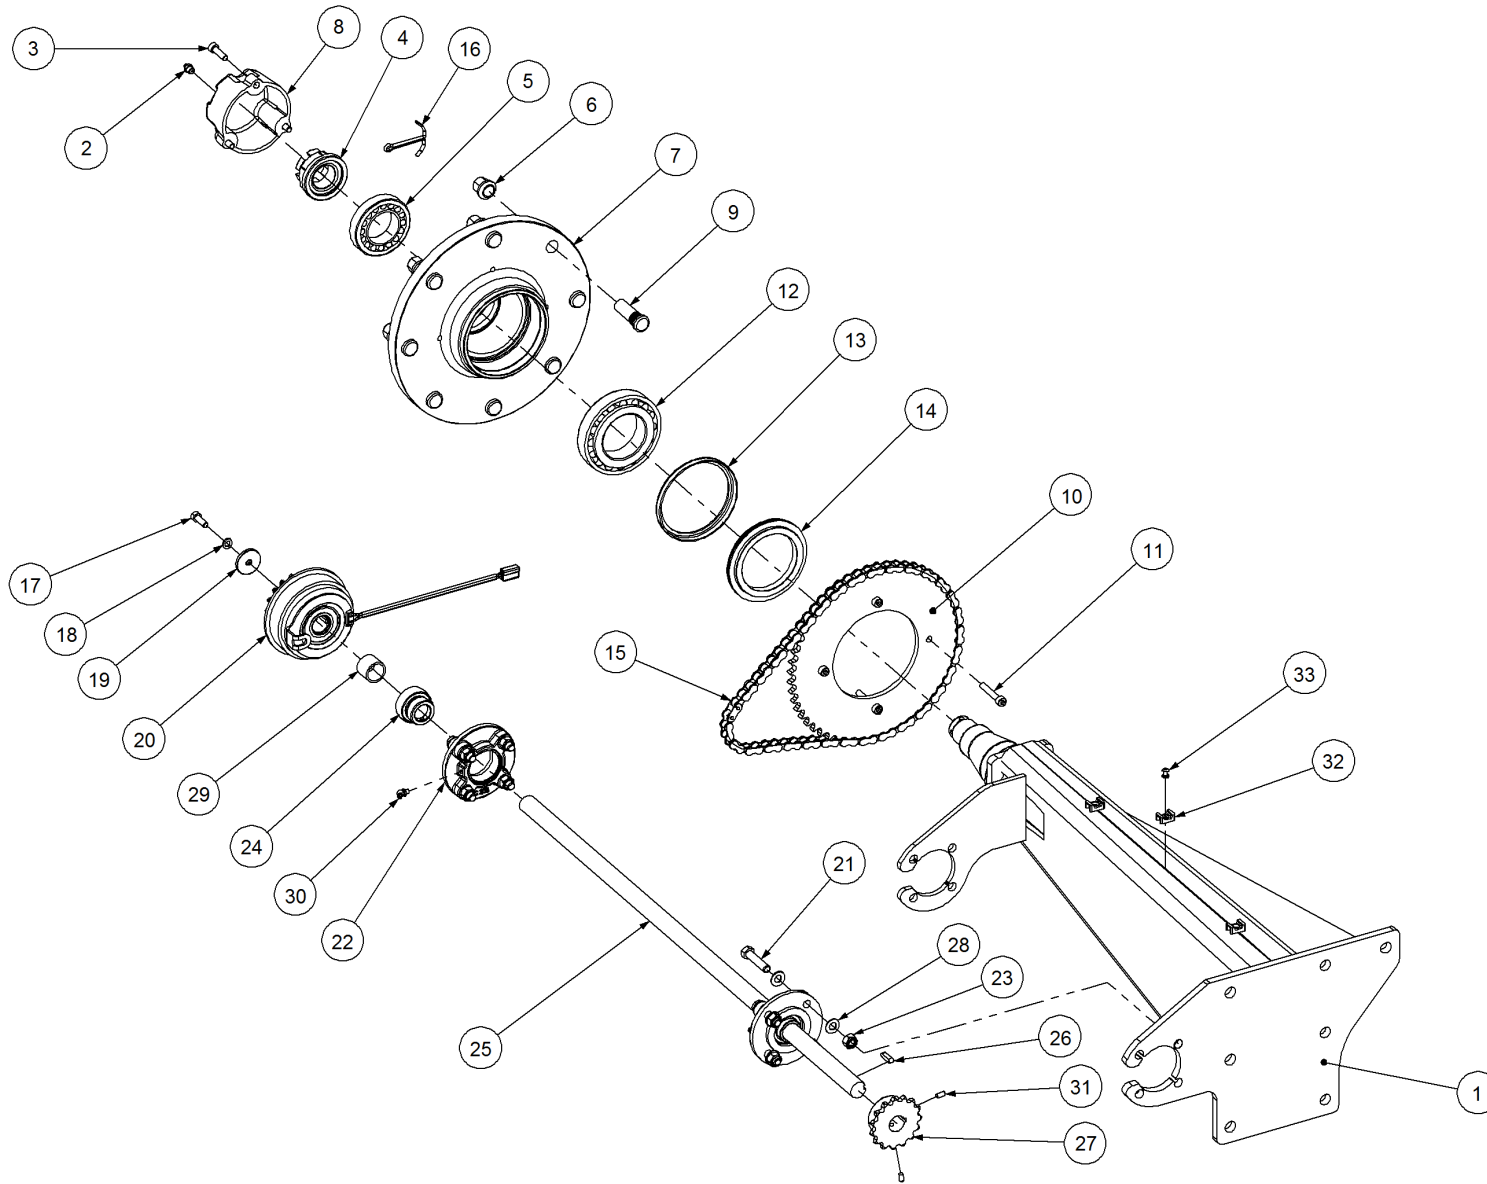

Key	Part Number	Description	Qty
-----	-------------	-------------	-----

P/N 244454000 Axle Hub & Stub - Drive - 3.5T (8 stud) x 3.0m

Key	Part Number	Description	Qty
1	244454001	Axle - Drive	1
2	111103000	Grease Nipple 1/8" BSP	1
3	060108030	Cap Screw M8 x 30	3
4	249092002	Axle Nut 1-1/2"	1
5	135030210	Bearing Tapered Roller 50 ID	1
6	080161801	Wheel Nut M18	8
7	139075006	Hub - 8 stud	1
8	139075007	Grease Cap	1
9	056180600	Wheel Stud M18	8
10	249150542	Sprocket Plate 5/8" BS x 60T	1
11	060108050	Cap Screw M8 x 50	4
12	135030214	Bearing Tapered Roller 70 ID	1
13	139075009	Wear Ring	1
14	139075008	Seal 3-1/2" ID	1
15	249063000	Chain 5/8" Simplex O'ring	1
16	092206080	Split Pin 6.3 Dia x 80	1
17	000080255	Bolt Hex Hd 5/16" UNC x 1"	1
18	036108000	Spring Washer 5/16" ID	1
19	290000002	Retainer Washer	1
20	115005314	Electric Clutch w/- 18T Sprocket	1
21	000110505	Bolt Hex Hd 7/16" x 2" UNC	8
22	136220500	Bearing Housing - 4 Bolt	2
23	030130111	Nut 7/16" UNC Nyloc	8
24	135520525	Bearing - 1" ID	2
25	290000081	Clutch Shaft 4500 TR	1
26	182064625	Key 6.4 x 6.4 x 25 Lg	1
27	127150150	Sprocket (Plastic) 5/8" BS x 15T - 1" ID	1
28	035111220	Flat Washer 7/16" ID	16
29	240000000	Bush	1
30	111206450	Grease Nipple 1/4" UNF - 45°	2
31	013110613	Grub Screw 1/4" UNC x 1/2"	2
32	115001512	Cable Clamp	3

Key	Part Number	Description	Qty
33	094105000	Pop Rivet 3/16" Steel	3

P/N 245454000 Axle Hub & Stub - Lazy - 3.5T (8 stud) x 3.0m

Key	Part Number	Description	Qty
1	245454001	Axle - Lazy	1
2	111103000	Grease Nipple 1/8" BSP	1
3	060108030	Cap Screw M8 x 30	3
4	249092002	Axle Nut 1-1/2"	1
5	135030210	Bearing Tapered Roller 50 ID	1
6	080161801	Wheel Nut M18	8
7	139075006	Hub - 8 stud	1
8	139075007	Grease Cap	1
9	056180600	Wheel Stud M18	8
10	135030214	Bearing Tapered Roller 70 ID	1
11	139075009	Wear Ring	1
12	139075008	Seal 3-1/2" ID	1
13	092206080	Split Pin 6.3 Dia x 80	1