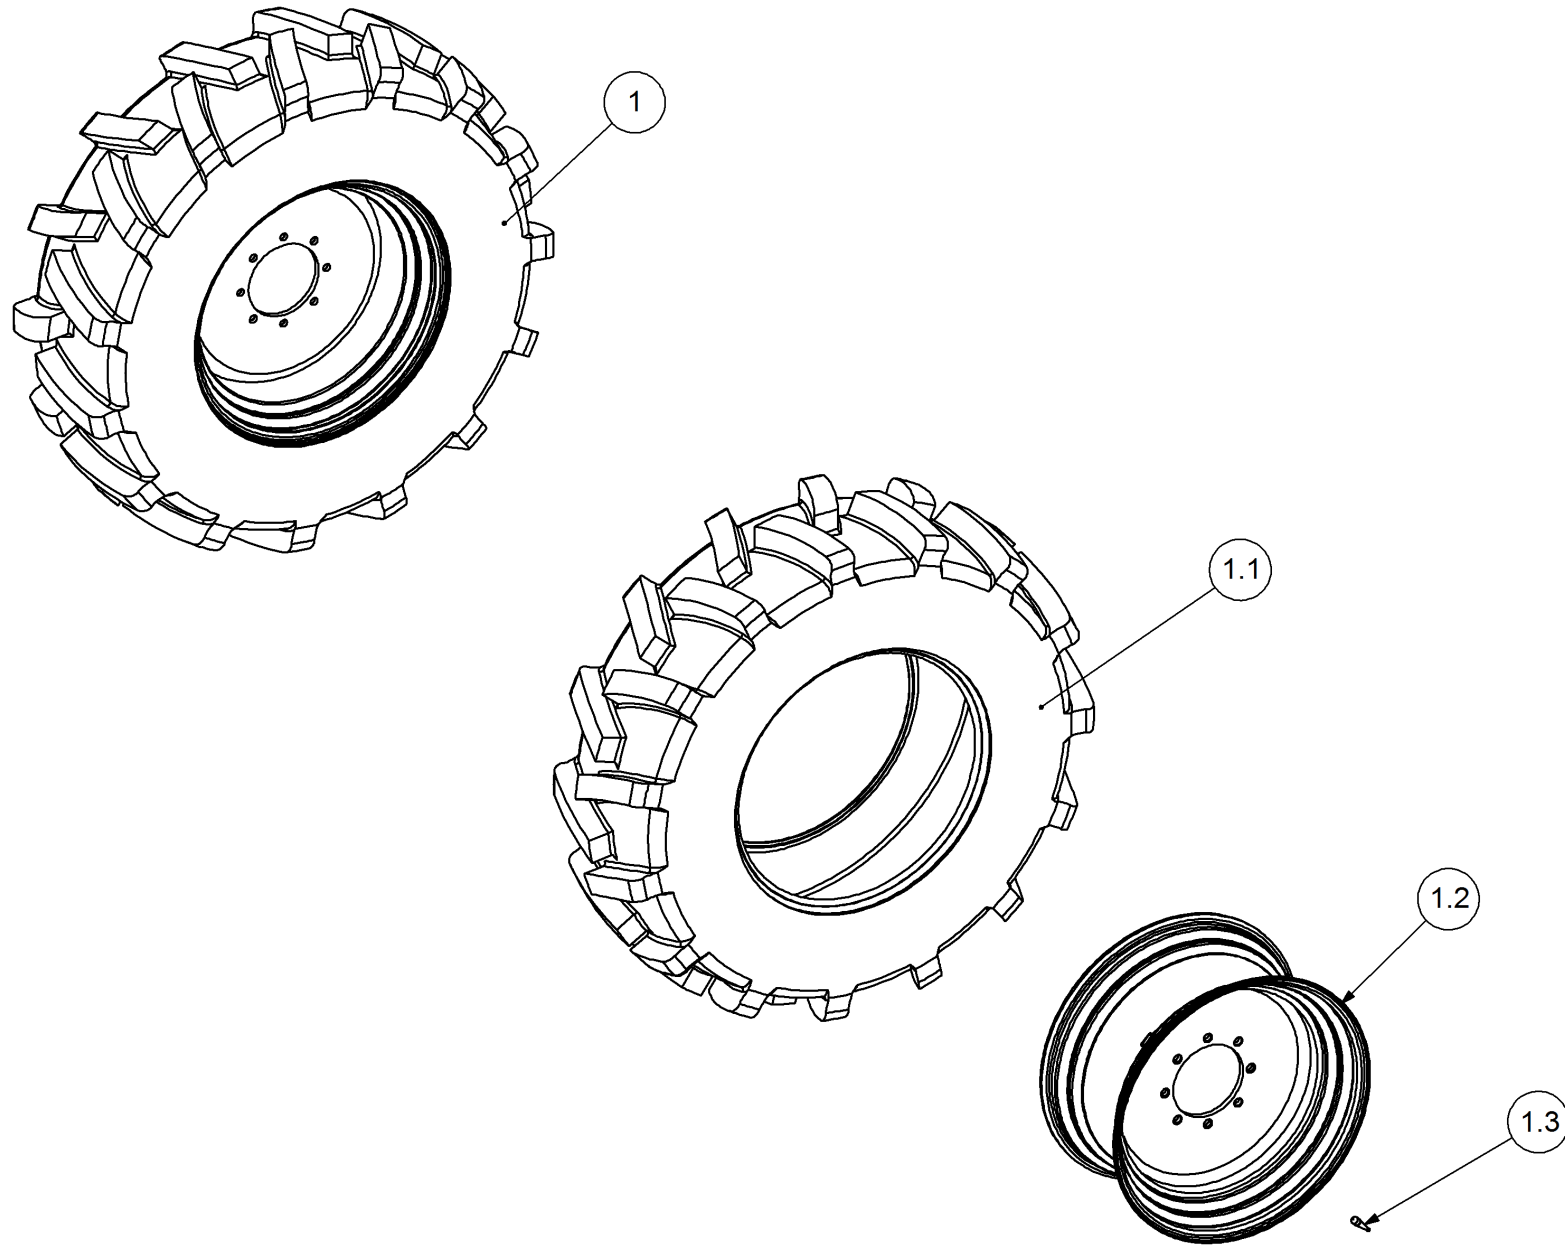

P/N 248000003 Wheel Kit - 18.4 x 30 - 8 stud

Key	Part Number	Description	Qty
1	298183008	Wheel Assy 18.4 x 30 8 Stud	2
1.1	142183008	Tyre Gripster 18.4 x 30	1
1.2	140153008	Rim DW15 x 30 8 stud	1
1.3	142000218	Valve Stem	1

Key	Part Number	Description	Qty