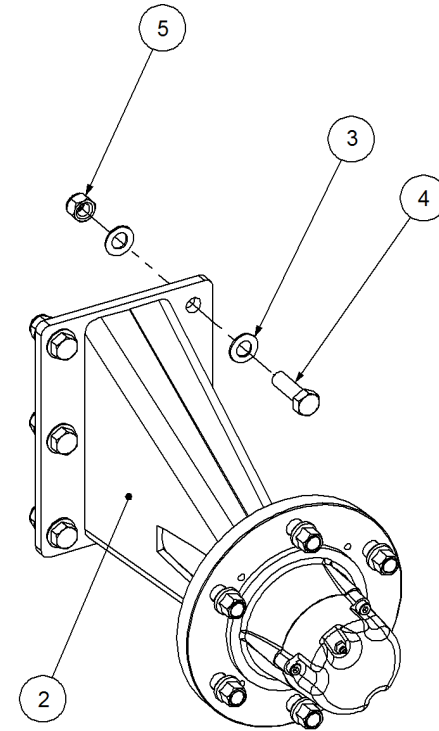

P/N 248450000

Axle Hub & Stub Kit - 3.5T (6 stud) x 2.1m

Key	Part Number	Description	Qty
1	244300000	Axle Hub & Stub - Drive - 3.5T (6 stud) x 2.1m	1
2	245300000	Axle Hub & Stub - Lazy - 3.5T (6 stud) x 2.1m	1
3	085116000	Flat Washer 16 ID	24
4	000160505	Bolt Hex Hd 5/8" UNC x 2"	12
5	030130161	Nut 5/8" UNC Nyloc	12

Key	Part Number	Description	Qty