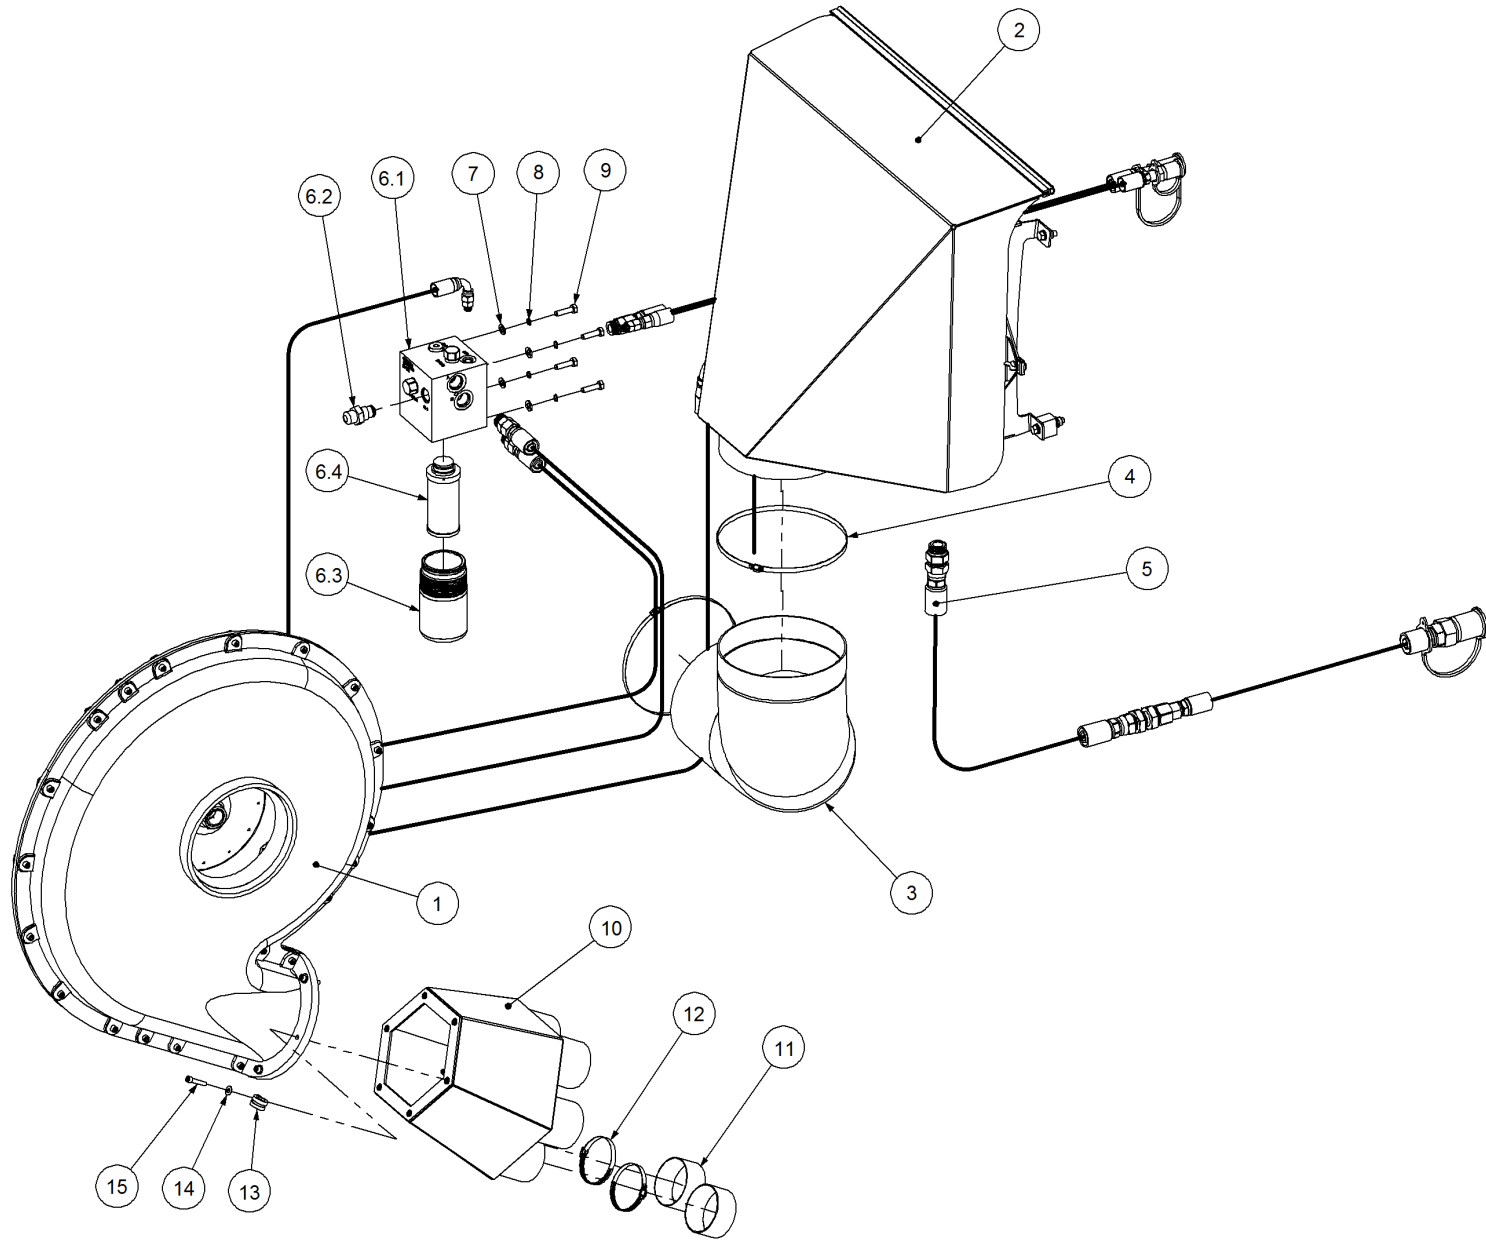

P/N 25000007 Blower Kit - Volvo

P/N 250000007 Blower Kit - Volvo

Key	Part Number	Description	Qty
1	250902003	Blower - Volvo (90 Deg)	1
2	205450010	Cooler Assy	1
3	205001000	Hose - 8" Nyladuct	1
4	101178229	Hose Clamp - 178 - 229	2
5	150000081	Hydraulic Hose & Fittings Kit	1
6	254000002	Anti Cavity Manifold	1
6.1	161000003	Anti Cavity Manifold	1
6.2	161000005	HI-VT Indicator	1
6.3	254000001	Filter Bowl	1
6.4	159424400	Filter Element	1
7	085108000	Flat Washer 8 ID	4
8	086108000	Spring Washer 8 ID	4
9	050080258	Bolt Hex Hd M8 x 25	4
10	259602000	Blower Outlet - 6 Outlet	1
11	197000762	Blank Off Cap 3" Black	2
12	101070090	Hose Clamp - Tridon 70 - 90	2
13	115001351	Cable Clamp 18mm	1
14	035106151	Flat Washer 1/4" ID	6
15	010106032	Cap Screw 1/4" UNC x 1-1/4"	6

Key	Part Number	Description	Qty