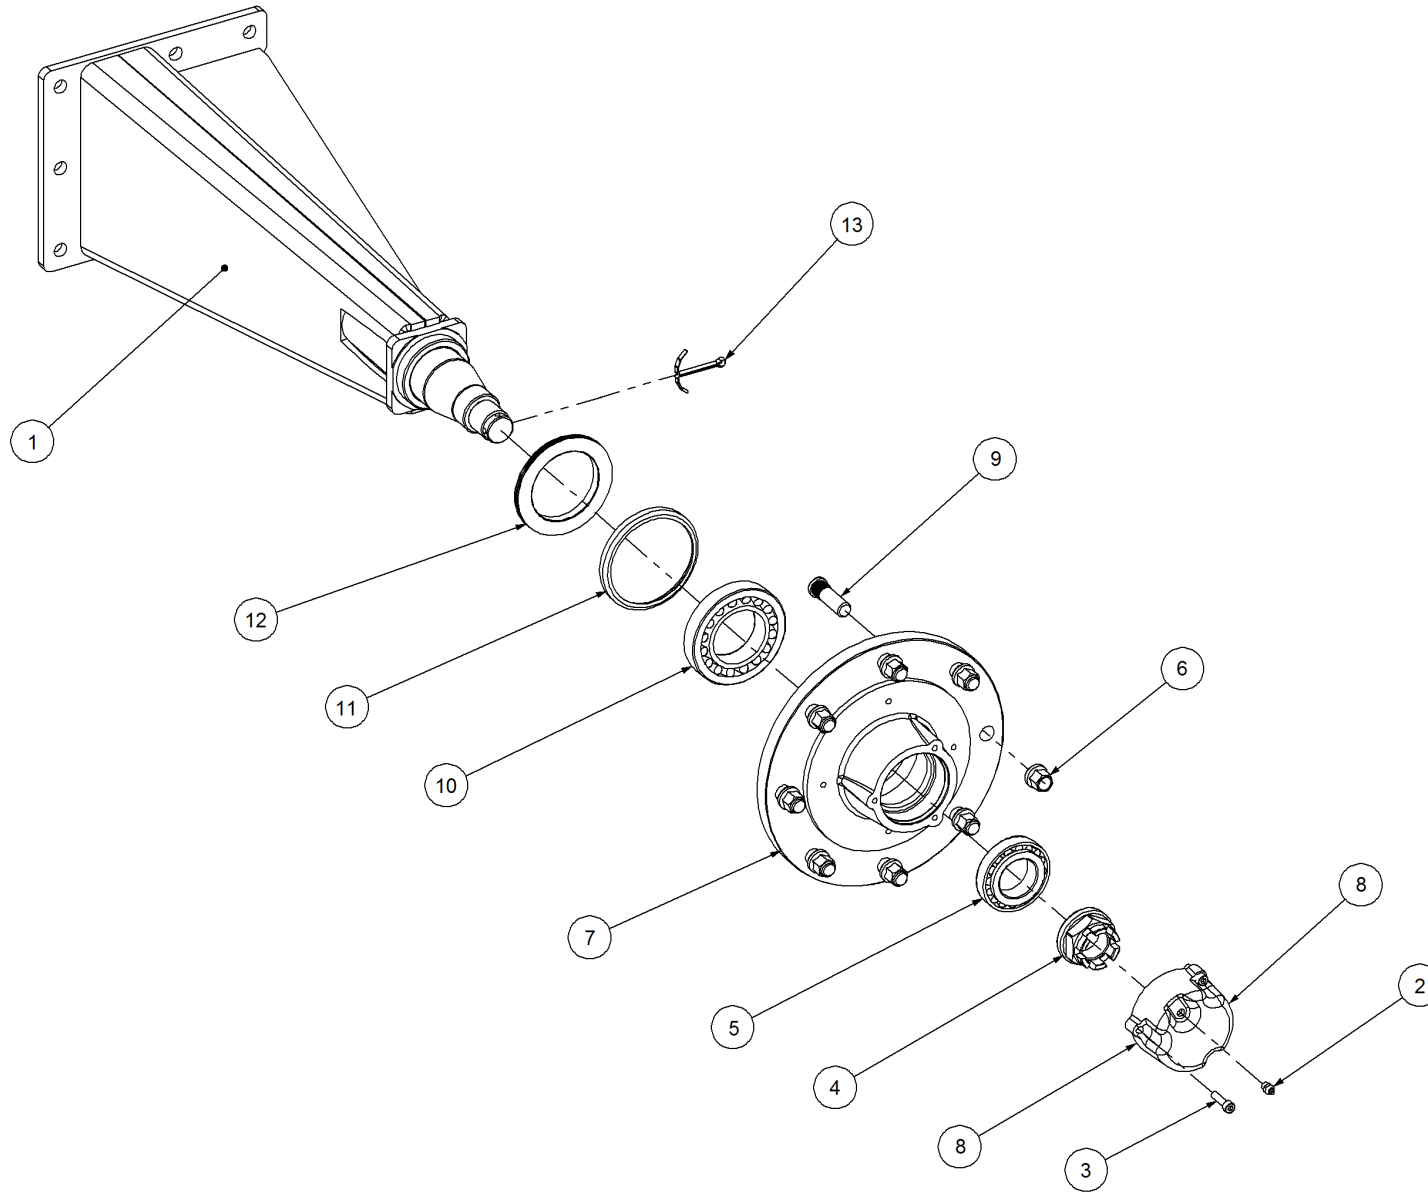

Key	Part Number	Description	Qty
-----	-------------	-------------	-----

P/N 244454000 Axle Hub & Stub - Drive - 3.5T (8 stud) x 3.0m

Key	Part Number	Description	Qty
1	244454001	Axle - Drive	1
2	111103000	Grease Nipple 1/8" BSP	1
3	060108030	Cap Screw M8 x 30	3
4	249092002	Axle Nut 1-1/2"	1
5	135030210	Bearing Tapered Roller 50 ID	1
6	080161801	Wheel Nut M18	8
7	139075006	Hub - 8 stud	1
8	139075007	Grease Cap	1
9	056180600	Wheel Stud M18	8
10	249150542	Sprocket Plate 5/8" BS x 60T	1
11	060108050	Cap Screw M8 x 50	4
12	135030214	Bearing Tapered Roller 70 ID	1
13	139075009	Wear Ring	1
14	139075008	Seal 3-1/2" ID	1
15	249063000	Chain 5/8" Simplex O'ring	1
16	092206080	Split Pin 6.3 Dia x 80	1
17	000080255	Bolt Hex Hd 5/16" UNC x 1"	1
18	036108000	Spring Washer 5/16" ID	1
19	290000002	Retainer Washer	1
20	115005314	Electric Clutch w/- 18T Sprocket	1
21	000110505	Bolt Hex Hd 7/16" x 2" UNC	8
22	136220500	Bearing Housing - 4 Bolt	2
23	030130111	Nut 7/16" UNC Nyloc	8
24	135520525	Bearing - 1" ID	2
25	290000081	Clutch Shaft 4500 TR	1
26	182064625	Key 6.4 x 6.4 x 25 Lg	1
27	127150150	Sprocket (Plastic) 5/8" BS x 15T - 1" ID	1
28	035111220	Flat Washer 7/16" ID	16
29	240000000	Bush	1
30	111206450	Grease Nipple 1/4" UNF - 45°	2
31	013110613	Grub Screw 1/4" UNC x 1/2"	2
32	115001512	Cable Clamp	3

Key	Part Number	Description	Qty
33	094105000	Pop Rivet 3/16" Steel	3

P/N 245454000 Axle Hub & Stub - Lazy - 3.5T (8 stud) x 3.0m

Key	Part Number	Description	Qty
1	245454001	Axle - Lazy	1
2	111103000	Grease Nipple 1/8" BSP	1
3	060108030	Cap Screw M8 x 30	3
4	249092002	Axle Nut 1-1/2"	1
5	135030210	Bearing Tapered Roller 50 ID	1
6	080161801	Wheel Nut M18	8
7	139075006	Hub - 8 stud	1
8	139075007	Grease Cap	1
9	056180600	Wheel Stud M18	8
10	135030214	Bearing Tapered Roller 70 ID	1
11	139075009	Wear Ring	1
12	139075008	Seal 3-1/2" ID	1
13	092206080	Split Pin 6.3 Dia x 80	1