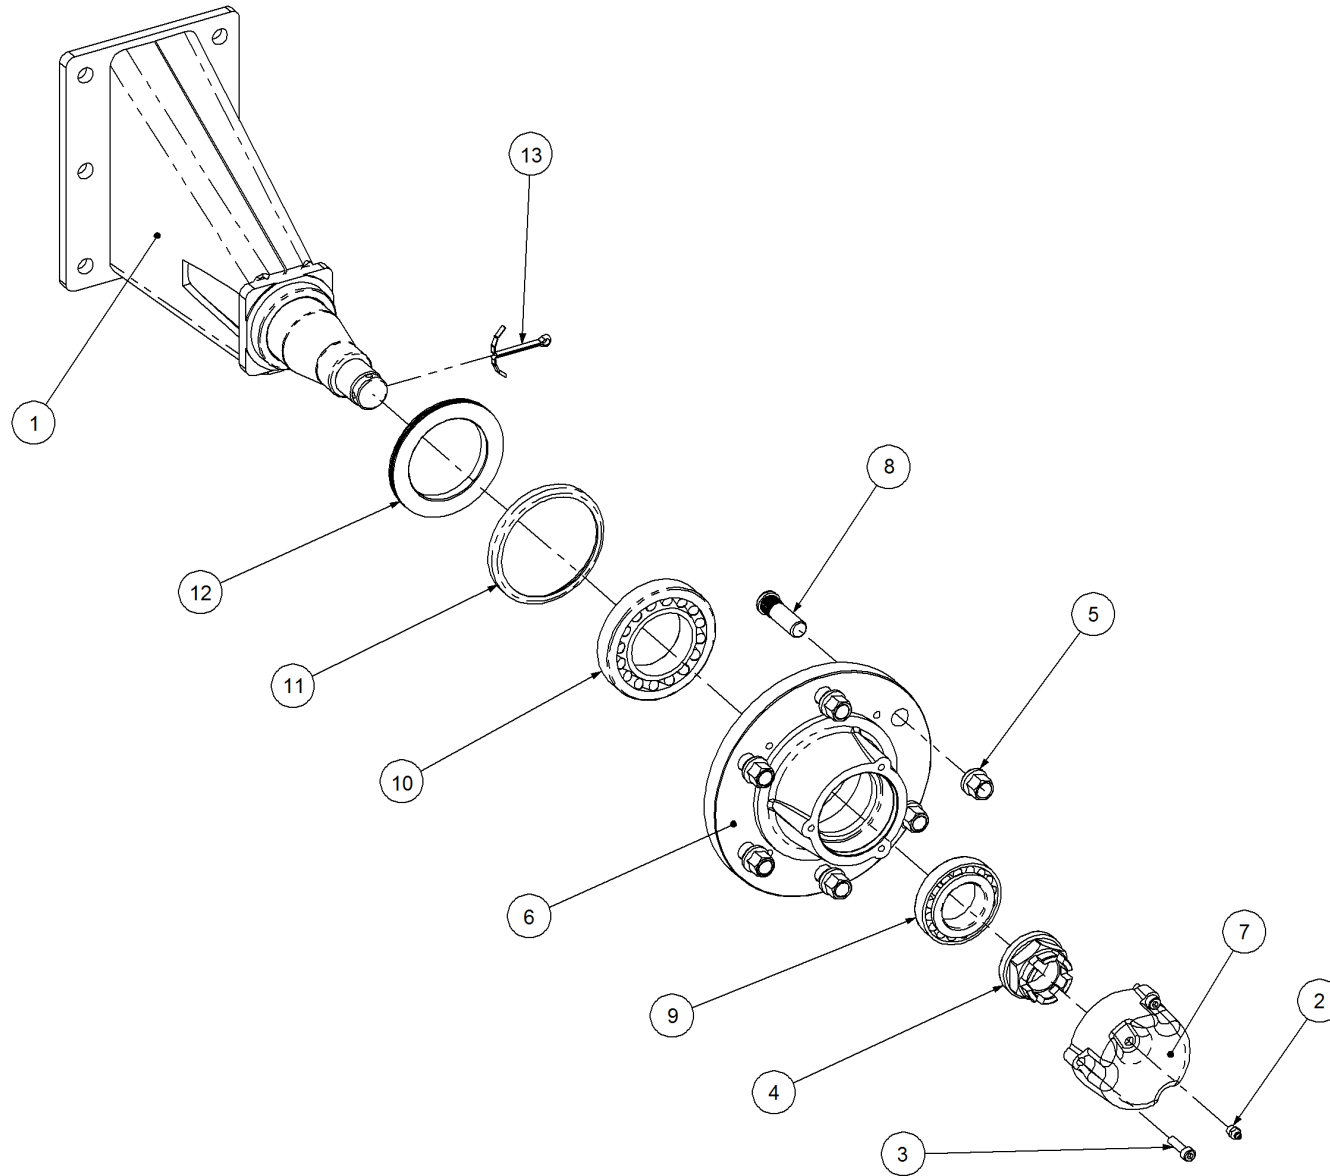

Key	Part Number	Description	Qty
-----	-------------	-------------	-----

P/N 244300000

Axle Hub & Stub - Drive - 3.5T (6 stud) x 2.1m

Key	Part Number	Description	Qty
1	244300001	Axle - Drive	1
2	111103000	Grease Nipple 1/8" BSP	1
3	060108030	Cap Screw M8 x 30	3
4	249092002	Axle Nut 1-1/2"	1
5	080161801	Wheel Nut M18	6
6	139075004	Hub - 6 stud	1
7	139075007	Grease Cap	1
8	056180600	Wheel Stud M18	6
9	249150542	Sprocket Plate 5/8" BS x 60T	1
10	060108050	Cap Screw M8 x 50	4
11	135030210	Bearing Tapered Roller 50 ID	1
12	135030214	Bearing Tapered Roller 70 ID	1
13	139075009	Wear Ring	1
14	139075008	Seal 3-1/2" ID	1
15	249063000	Chain 5/8" Simplex O'ring	1
16	000080255	Bolt Hex Hd 5/16" UNC x 1"	1
17	036108000	Spring Washer 5/16" ID	1
18	290000002	Retainer Washer	1
19	092206080	Split Pin 6.3 Dia x 80	1
20	115005314	Electric Clutch w/- 18T Sprocket	1
21	000110505	Bolt Hex Hd 7/16" x 2" UNC	8
22	136220500	Bearing Housing - 4 Bolt	2
23	135520525	Bearing - 1" ID	2
24	290000080	Clutch Shaft	1
25	182064625	Key 6.4 x 6.4 x 25 Lg	1
26	030130111	Nut 7/16" UNC Nyloc	8
27	127150150	Sprocket (Plastic) 5/8" BS x 15T - 1" ID	1
28	115001512	Cable Clamp	1
29	094105000	Pop Rivet 3/16" Steel	1
30	240000000	Bush	1
31	035111220	Flat Washer 7/16" ID	16
32	111206450	Grease Nipple 1/4" UNF - 45°	2

Key	Part Number	Description	Qty
33	013110613	Grub Screw 1/4" UNC x 1/2"	2

P/N 245300000 Axle Hub & Stub - Lazy - 3.5T (6 stud) x 2.1m

Key	Part Number	Description	Qty
1	245300001	Axle - Lazy	1
2	111103000	Grease Nipple 1/8" BSP	1
3	060108030	Cap Screw M8 x 30	3
4	249092002	Axle Nut 1-1/2"	1
5	080161801	Wheel Nut M18	6
6	139075004	Hub - 6 stud	1
7	139075007	Grease Cap	1
8	056180600	Wheel Stud M18	6
9	135030210	Bearing Tapered Roller 50 ID	1
10	135030214	Bearing Tapered Roller 70 ID	1
11	139075009	Wear Ring	1
12	139075008	Seal 3-1/2" ID	1
13	092206080	Split Pin 6.3 Dia x 80	1