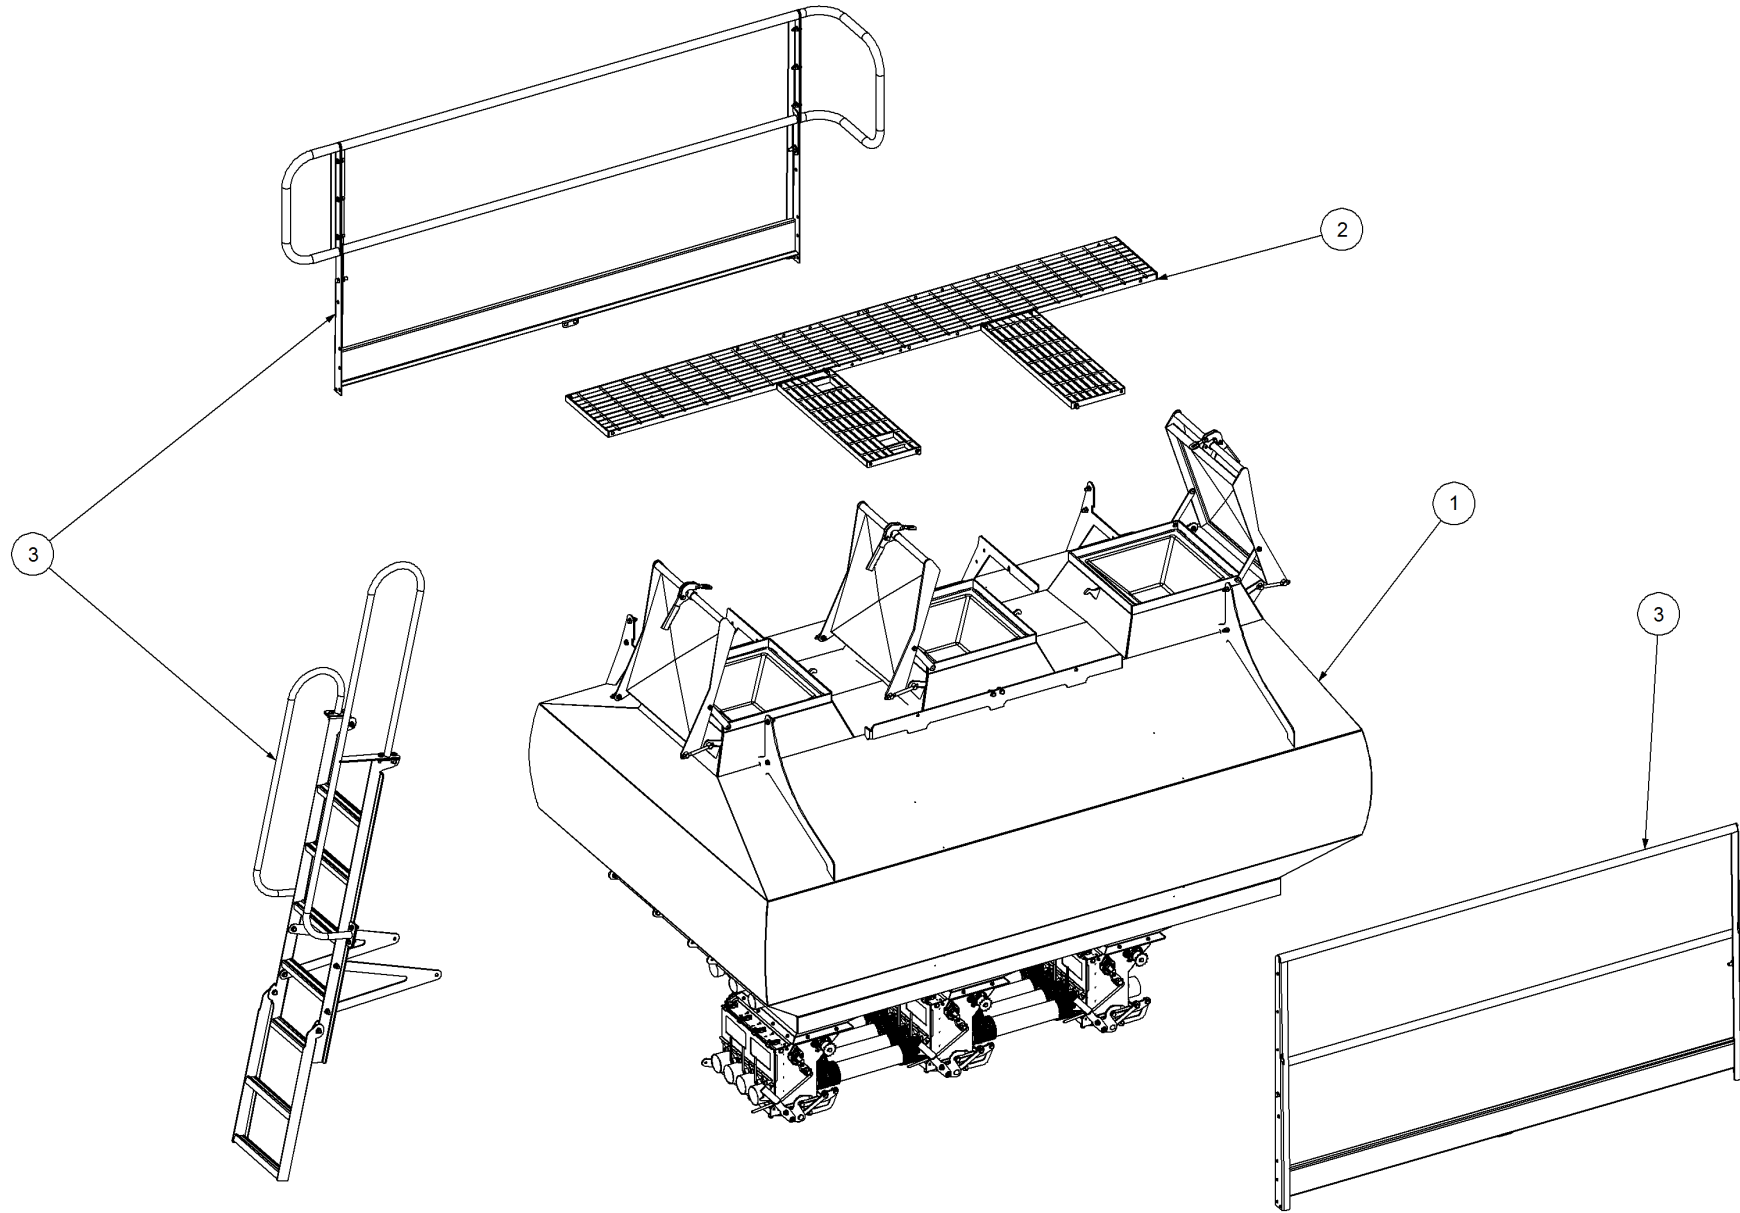

P/N 200453000

Bin Assembly - 4500 3 Bin

Key	Part Number	Description	Qty
1	200453250	Bin Sub Assembly - 4500 3 Bin	1
2	200453215	Walkway Kit - 4500 3 Bin	1
3	200452210	Handrail Kit - 4500 3 Bin	1

Key	Part Number	Description	Qty