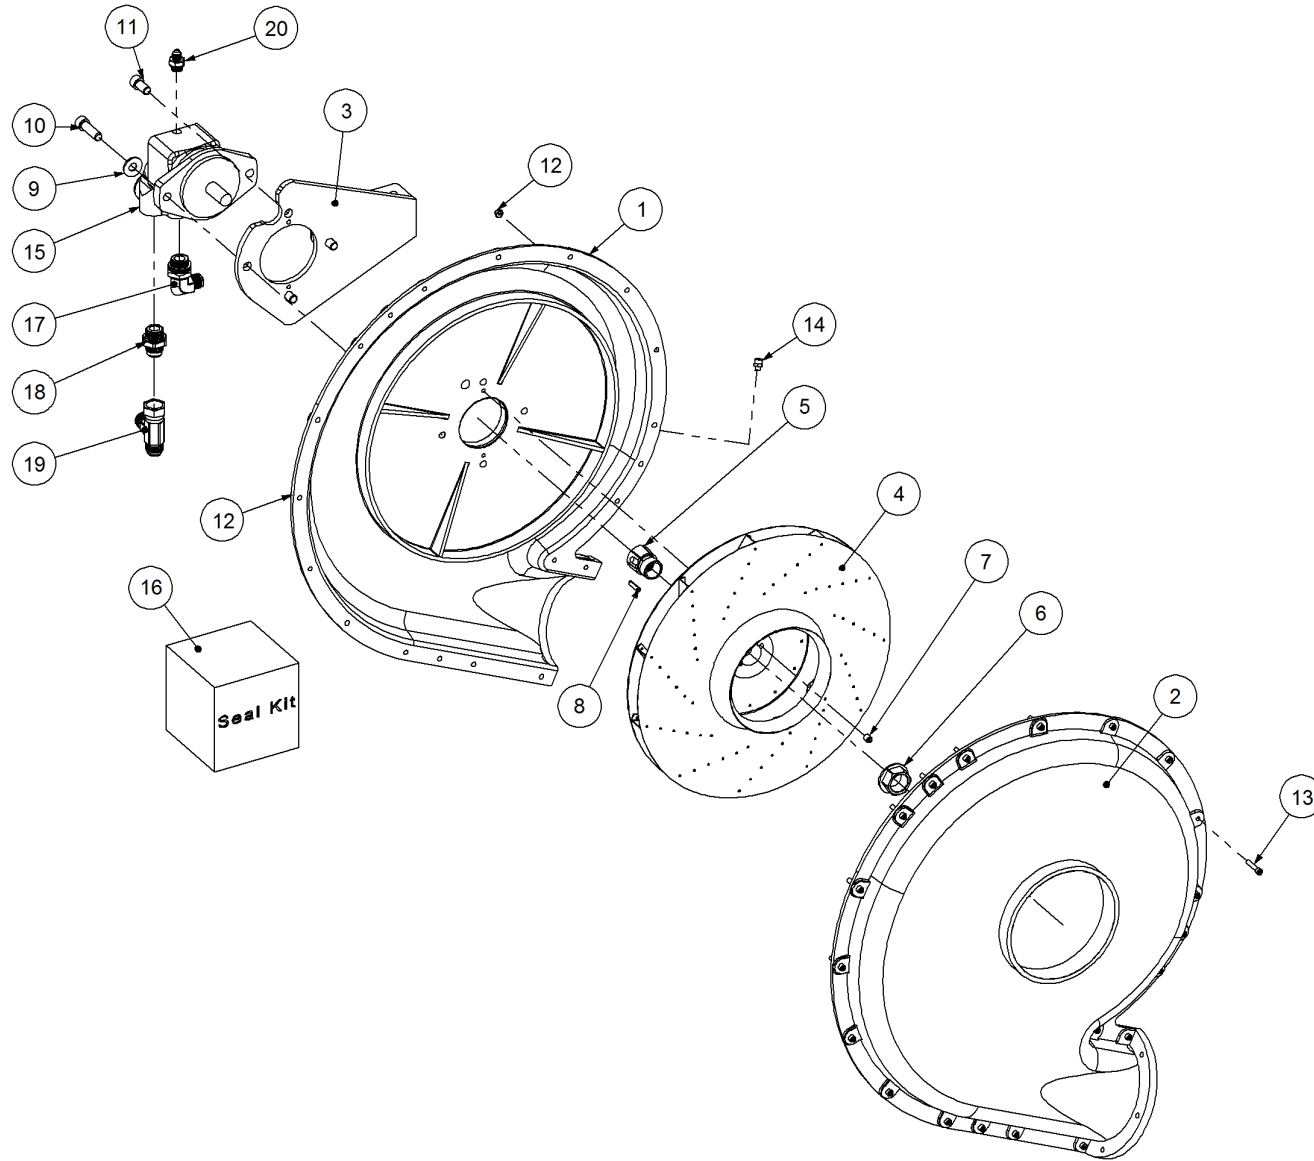

P/N 250902003 Blower - Volvo (90 Deg)

Key	Part Number	Description	Qty
1	259000006	Blower Housing - Drive Side	1
2	259000003	Blower Housing - Intake Side	1
3	259000021	Blower Mount	1
4	259000010	Blower Impeller	1
5	259000032	Blower Taper Bush - 20mm	1
6	259000030	Blower Taper Bush Nut	1
7	013121012	Grub Screw 3/8" UNC x 1/2" (Oval)	2
8	090106025	Roll Pin 1/4" x 1"	2
9	035113250	Flat Washer 1/2" ID	2
10	010113045	Cap Screw 1/2" UNC x 1-3/4"	2
11	010113025	Cap Screw 1/2" UNC x 1"	2
12	030130061	Nut 1/4" UNC Nyloc	20
13	010106032	Cap Screw 1/4" UNC x 1-1/4"	20
14	110110618	Fitting - Connector 1/8" BspM x 6mm Hose	1
15	259111032	Hydraulic Motor - Volvo	1
16	259000060	Seal & Backup Washer Kit suits Volvo	1
17	15210-12C4OMX-S	Fitting - Elbow 90° 7/8" JicM x 3/4" BspM	1
18	15212F4OMX-S	Fitting - Connector 1-1/16" JicM x 3/4" BspM	1
19	15212R6X-S	Fitting - Tee 1-1/16" JicM x 1-1/16" JicM x 1-1/16" JicF	1
20	1526-6F4OMXS	Fitting - Connector 9/16" JicM x 3/8" BspM	1

Key	Part Number	Description	Qty