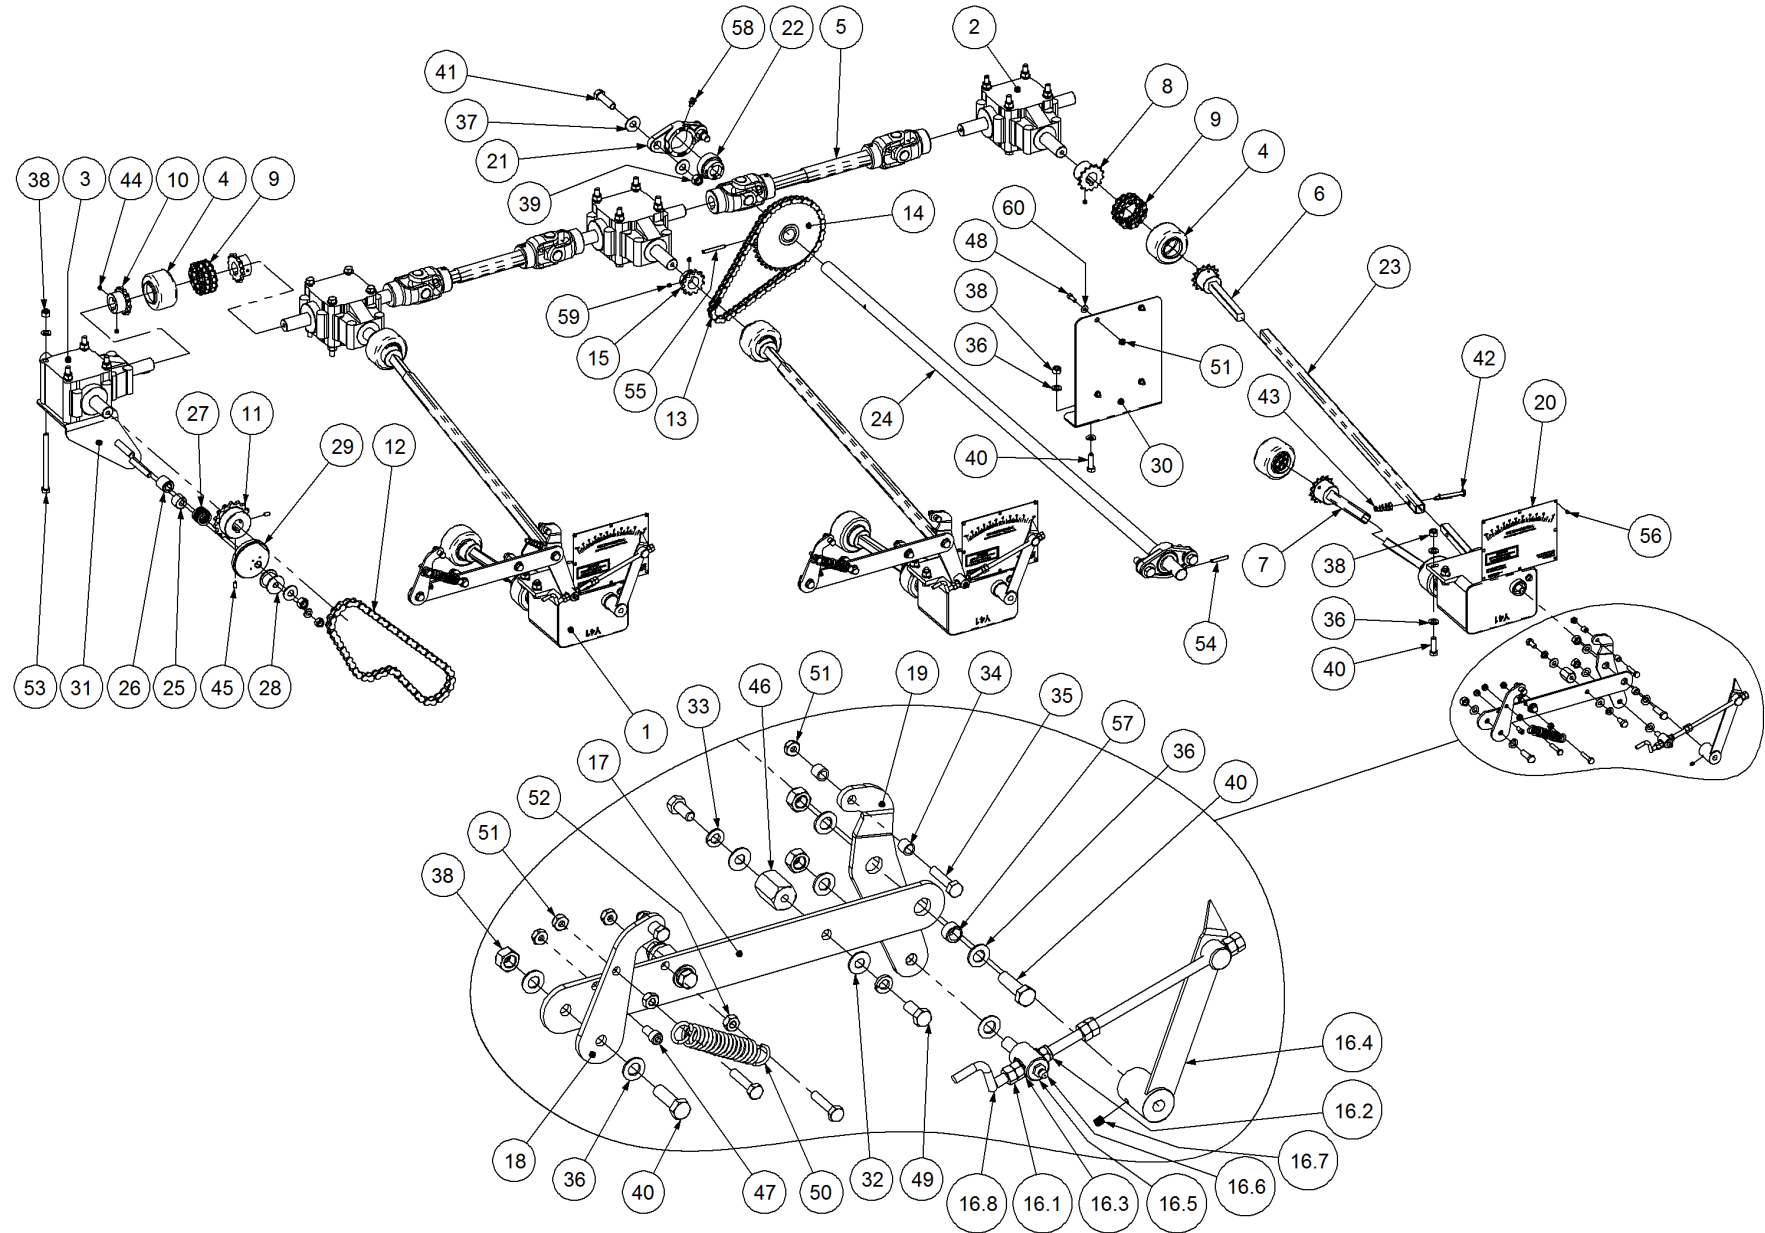

P/N 290453004 Drive Kit - Linear Control

Key	Part Number	Description	Qty	Key	Part Number	Description	Qty
1	290000040	Zero Max Y41 w/- Sprockets & Shafts	3	28	290000004	Chain Tensioner - 10 Dia	1
2	130010111	Gearbox - Ratio 3.25:1	3	29	290000045	Chain Tensioner - Roller	1
2.1	130025477	Seal 25 ID - Gearbox	3	30	214602044	Chassis Mount - KEE Control Unit	1
3	130010006	Gearbox - Ratio 1:1	1	31	217302013	Drive Tensioner	1
3.1	130025477	Seal 25 ID - Gearbox	3	32	035108161	Flat Washer 5/16" ID	12
4	131000004	Chain Boot	7	33	036108000	Spring Washer 5/16" ID	12
5	131210420	Drive Shaft & Universal	2	34	209601006	Bush	12
6	290000007	Drive Shaft w/- Sprocket - 170 Lg	3	35	000060325	Bolt Hex Hd 1/4" UNC x 1-1/4"	12
7	290000009	Drive Tube w/- Sprocket - 150 Lg	3	36	035110191	Flat Washer 3/8" ID	77
8	290000034	Sprocket (Plastic) 1/2" BS x 14T - 25 ID	3	37	035113250	Flat Washer 1/2" ID	9
9	125412120	Chain 1/2" BS Duplex 13L	7	38	030130101	Nut 3/8" UNC Nyloc	39
10	127120141	Sprocket (Steel) 1/2"BS x 14T - 25 ID	2	39	030130131	Nut 1/2" UNC Nyloc	5
11	127150151	Sprocket (Plastic) 5/8" BS x 15T - 25 ID	1	40	000100325	Bolt Hex Hd 3/8" UNC x 1-1/4"	19
12	290452998	Chain Assy 5/8" O'ring (53 L + CL)	1	41	000130505	Bolt Hex Hd 1/2" UNC x 2"	4
13	290453010	Chain Assy 1/2" BS (57 L + CL)	1	42	095306050	Lynch Pin 1/4"	3
14	290453058	Sprocket (Steel) 1/2" BS x 39T	1	43	124112032	Spring - Compression	3
15	290453059	Sprocket - 12T	1	44	013110606	Grub Screw 1/4" UNC x 1/4"	7
16	209301001	Calibration Adjustment Kit	3	45	013110613	Grub Screw 1/4" UNC x 1/2"	2
16.1	030110081	Nut 5/16" UNC	6	46	208400064	Chain Tensioner Spacer	6
16.2	030130081	Nut 5/16" UNC Nyloc	1	47	010106012	Cap Screw 1/4" UNC x 1/2"	3
16.3	035108161	Flat Washer 5/16" ID	2	48	010106019	Cap Screw 1/4" UNC x 3/4"	4
16.4	209300001	Calibration Indicator	1	49	000080195	Bolt Hex Hd 5/16" UNC x 3/4"	12
16.5	290601007	Screw Swivel	1	50	124148050	Spring - Tension	3
16.6	111206000	Grease Nipple 1/4" UNF	1	51	030130061	Nut 1/4" UNC Nyloc	19
16.7	013110606	Grub Screw 1/4" UNC x 1/4"	2	52	030110061	Nut 1/4" UNC	6
16.8	209600001	Indicator Adjusting Screw	1	53	000101255	Bolt Hex Hd 3/8" UNC x 5"	16
17	209451002	Actuator Base Plate	3	54	090106038	Roll Pin 1/4" x 1-1/2"	1
18	209451003	Actuator Top Mount	3	55	090106050	Roll Pin 1/4" x 2"	1
19	209451004	Actuator Main Arm	3	56	094103001	Pop Rivet 1/8" Aluminium	24
20	192017514	Calibration Dial	3	57	208400076	Indent Plate Spacer - 4 Way	3
21	136420501	Bearing Housing - 2 Bolt	2	58	111206675	Grease Nipple 1/4" UNF - 67.5°	2
22	135220100	Bearing - 1" ID	2	59	GS-0606F	Grub Screw 1/4" UNF x 1/4"	2
23	290300740	Drive Tube	3	60	035106151	Flat Washer 1/4" ID	4
24	290453056	Crank Shaft	1				
25	290302077	Spacer	1				
26	290000046	Spacer Tensioner - 1" OD x 28 Lg	1				
27	124112026	Main Drive Torsion Spring RH.	1