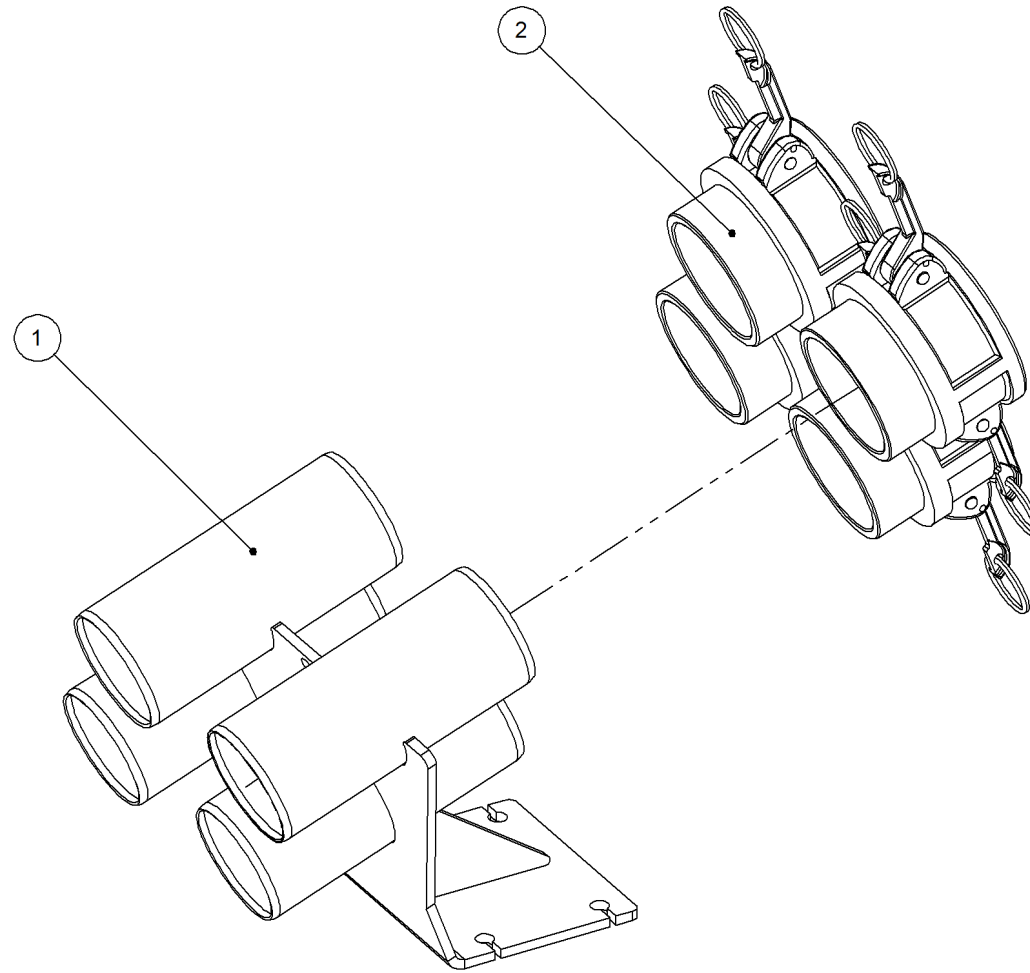

P/N 214302028

Breakaway & Coupling Assy

Key	Part Number	Description	Qty
1	214302029	Breakaway Mount	1
2	108000176	Coupling - 3" Female	4

Key	Part Number	Description	Qty