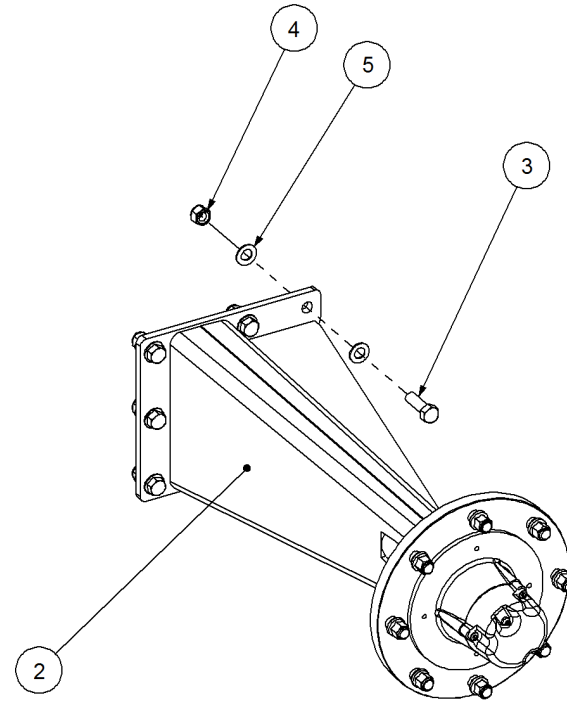

Key	Part Number	Description	Qty
-----	-------------	-------------	-----

P/N 248451000

Axle Hub & Stub Kit - 3.5T (8 stud) x 3.0m

Key	Part Number	Description	Qty
1	244454000	Axle Hub & Stub - Drive - 3.5T (8 stud) x 3.0m	1
2	245454000	Axle Hub & Stub - Lazy - 3.5T (8 stud) x 3.0m	1
3	000160505	Bolt Hex Hd 5/8" UNC x 2"	14
4	030130161	Nut 5/8" UNC Nyloc	14
5	085116000	Flat Washer 16 ID	28

Key	Part Number	Description	Qty
-----	-------------	-------------	-----

P/N 244454000 Axle Hub & Stub - Drive - 3.5T (8 stud) x 3.0m

Key	Part Number	Description	Qty
1	244454001	Axle - Drive	1
2	111103000	Grease Nipple 1/8" BSP	1
3	060108030	Cap Screw M8 x 30	3
4	249092002	Axle Nut 1-1/2"	1
5	135030210	Bearing Tapered Roller 50 ID	1
6	080161801	Wheel Nut M18	8
7	139075006	Hub - 8 stud	1
8	139075007	Grease Cap	1
9	056180600	Wheel Stud M18	8
10	249150542	Sprocket Plate 5/8" BS x 60T	1
11	060108050	Cap Screw M8 x 50	4
12	135030214	Bearing Tapered Roller 70 ID	1
13	139075009	Wear Ring	1
14	139075008	Seal 3-1/2" ID	1
15	249063000	Chain 5/8" Simplex O'ring	1
16	092206080	Split Pin 6.3 Dia x 80	1
17	000080255	Bolt Hex Hd 5/16" UNC x 1"	1
18	036108000	Spring Washer 5/16" ID	1
19	290000002	Retainer Washer	1
20	115005314	Electric Clutch w/- 18T Sprocket	1
21	000110505	Bolt Hex Hd 7/16" x 2" UNC	8
22	136220500	Bearing Housing - 4 Bolt	2
23	030130111	Nut 7/16" UNC Nyloc	8
24	135520525	Bearing - 1" ID	2
25	290000081	Clutch Shaft 4500 TR	1
26	182064625	Key 6.4 x 6.4 x 25 Lg	1
27	127150150	Sprocket (Plastic) 5/8" BS x 15T - 1" ID	1
28	035111220	Flat Washer 7/16" ID	16
29	240000000	Bush	1
30	111206450	Grease Nipple 1/4" UNF - 45°	2
31	013110613	Grub Screw 1/4" UNC x 1/2"	2
32	115001512	Cable Clamp	3