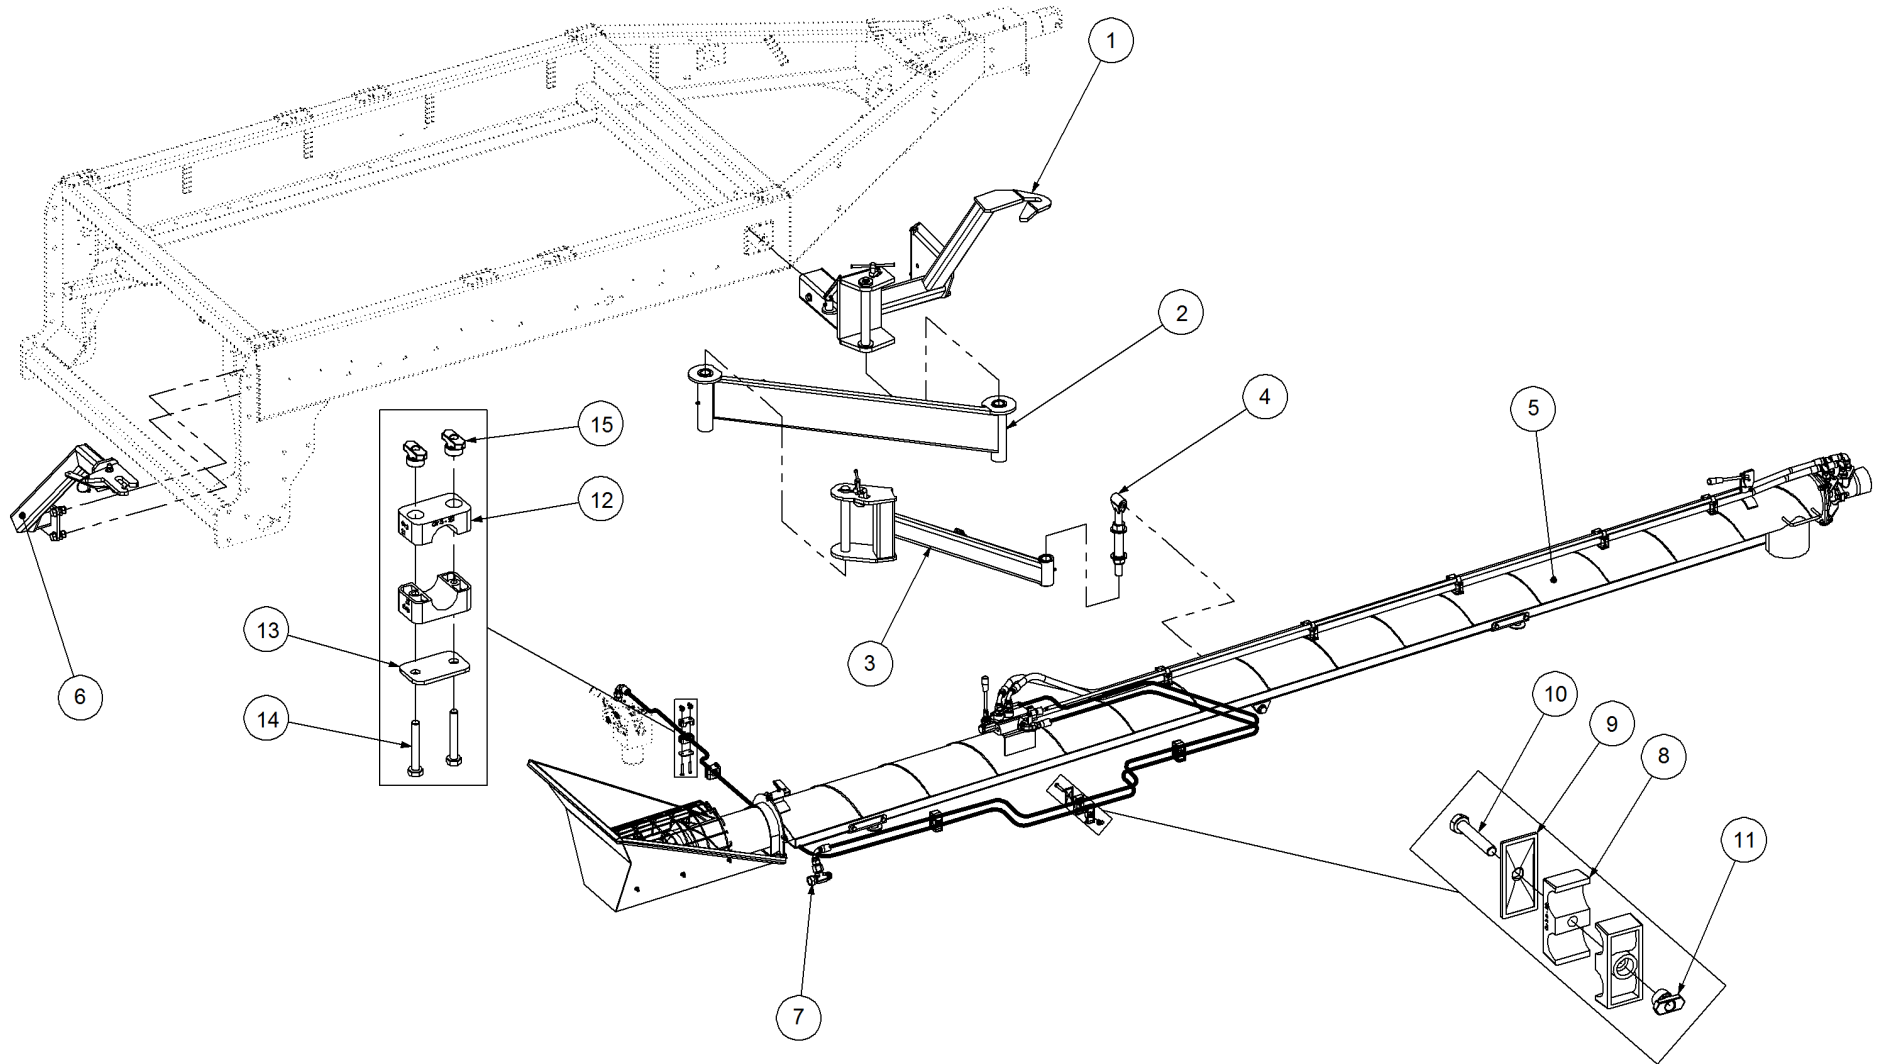

P/N 264452000 Auger Kit 6" - RH

Key	Part Number	Description	Qty
1	261452017	Front Mount Arm - RH	1
2	261452034	Main Pivot Arm	1
3	261452035	Upper Pivot Arm	1
4	261452037	Adjustable Pivot Assy	1
5	261300006	Auger Barrel Assy 6"	1
6	261304100	Rear Mount Arm - RH	1
7	150000096	Hydraulic Hose & Fittings Kit	1
8	156243220	Clamp Pipe Double 22 Dia	3
9	156263000	Clamp Top Plate	3
10	050080458	Bolt Hex Hd M8 x 45	3
11	156180008	Stauff Rail Nut M8	3
12	156143220	Clamp Pipe Single 22 Dia	3
13	156163000	Clamp Top Plate	3
14	050060408	Bolt Hex Hd M6 x 40	6
15	156180006	Stauff Rail Nut M6	6

Key	Part Number	Description	Qty