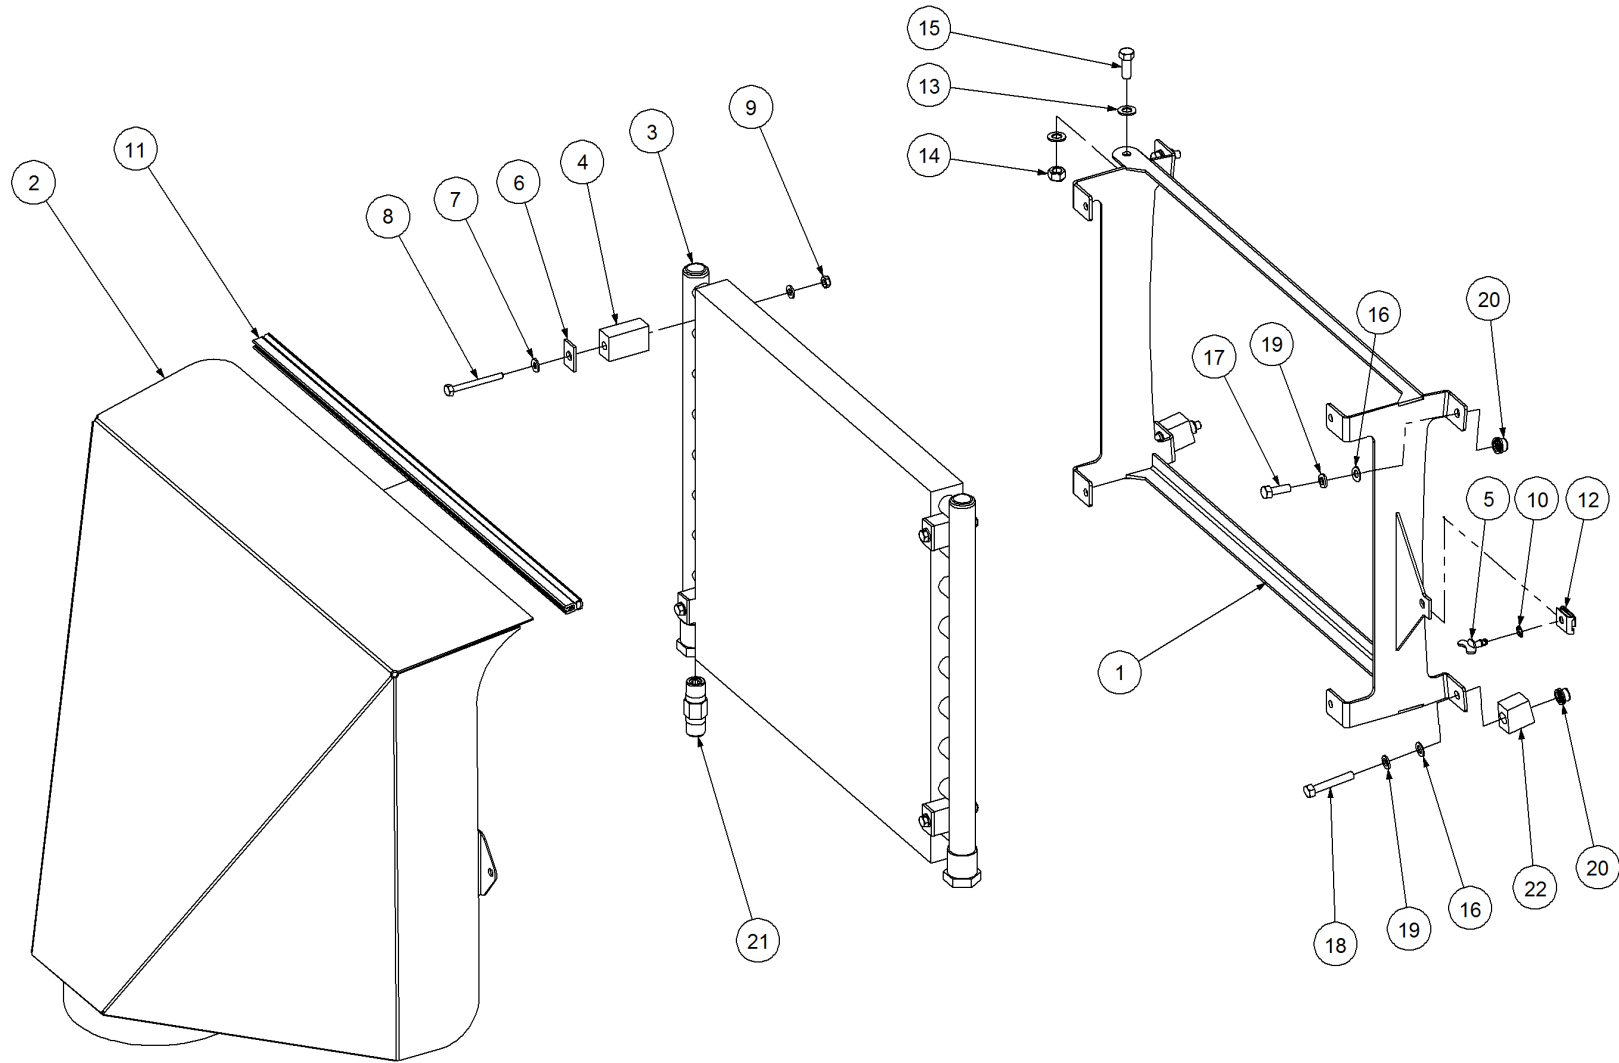

P/N 205450010 Cooler Assy

P/N 205450010 Cooler Assy

Key	Part Number	Description	Qty
1	205603001	Cooler Mount	1
2	205600001	Cooler Shroud	1
3	163109241	Oil Cooler	1
4	197203050	Rubber Cooler Mount	4
5	067852260	Wing Hd Stud -1/4 Turn Fastener	1
6	203154007	Spacer Washer	4
7	035106151	Flat Washer 1/4" ID	8
8	000060635	Bolt Hex Hd 1/4" UNC x 2-1/2"	4
9	030130061	Nut 1/4" UNC Nyloc	4
10	067853420	Retainer -1/4 Turn Fastener	1
11	205600006	Rubber Seal	1
12	067854101	Receptacle -1/4 Turn Fastener	1
13	035110191	Flat Washer 3/8" ID	4
14	030130101	Nut 3/8" UNC Nyloc	2
15	000100255	Bolt Hex Hd 3/8" UNC x 1"	2
16	035108161	Flat Washer 5/16" ID	4
17	000080255	Bolt Hex Hd 5/16" UNC x 1"	2
18	000080505	Bolt Hex Hd 5/16" UNC x 2"	2
19	036108000	Spring Washer 5/16" ID	4
20	030170081	Nut 5/16" UNC Huck	4
21	200122350	Relief Valve	1
22	197203033	Cooler Mount Spacer Block	2

Key	Part Number	Description	Qty