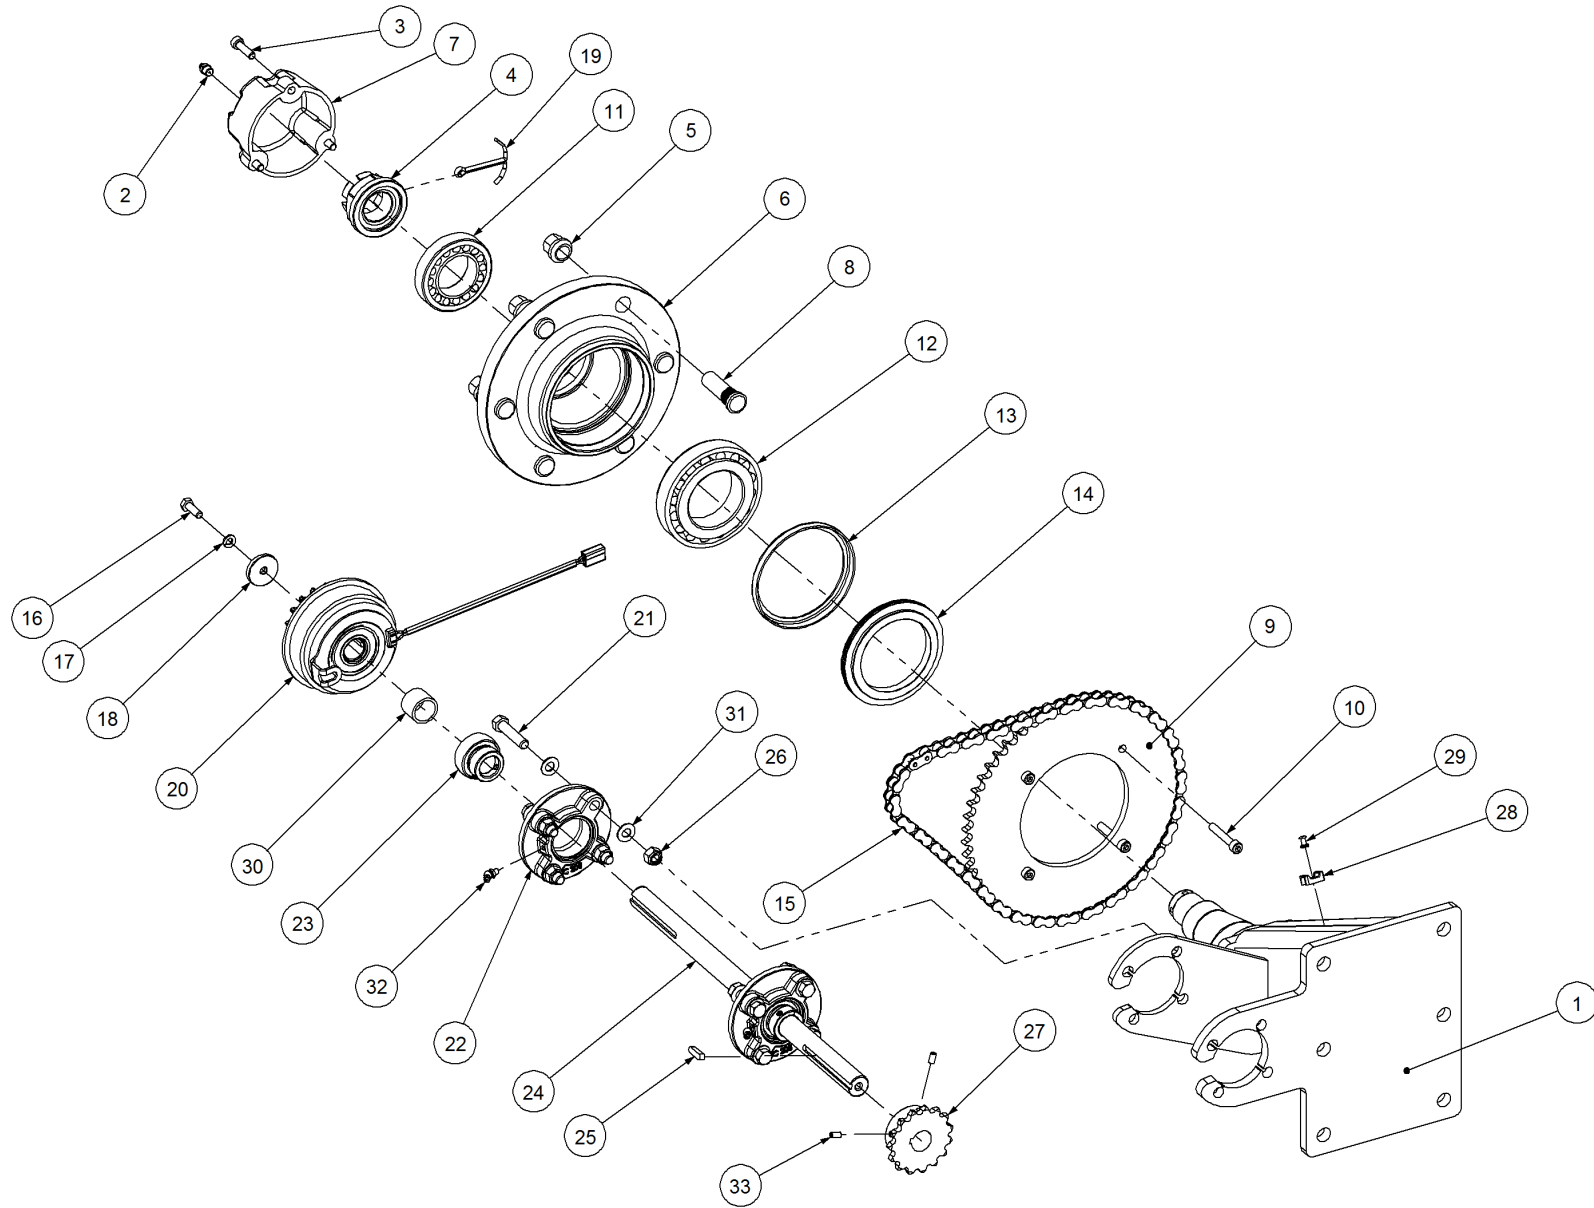

Key	Part Number	Description	Qty
-----	-------------	-------------	-----

P/N 244300000

Axle Hub & Stub - Drive - 3.5T (6 stud) x 2.1m

Key	Part Number	Description	Qty
1	244300001	Axle - Drive	1
2	111103000	Grease Nipple 1/8" BSP	1
3	060108030	Cap Screw M8 x 30	3
4	249092002	Axle Nut 1-1/2"	1
5	080161801	Wheel Nut M18	6
6	139075004	Hub - 6 stud	1
7	139075007	Grease Cap	1
8	056180600	Wheel Stud M18	6
9	249150542	Sprocket Plate 5/8" BS x 60T	1
10	060108050	Cap Screw M8 x 50	4
11	135030210	Bearing Tapered Roller 50 ID	1
12	135030214	Bearing Tapered Roller 70 ID	1
13	139075009	Wear Ring	1
14	139075008	Seal 3-1/2" ID	1
15	249063000	Chain 5/8" Simplex O'ring	1
16	000080255	Bolt Hex Hd 5/16" UNC x 1"	1
17	036108000	Spring Washer 5/16" ID	1
18	290000002	Retainer Washer	1
19	092206080	Split Pin 6.3 Dia x 80	1
20	115005314	Electric Clutch w/- 18T Sprocket	1
21	000110505	Bolt Hex Hd 7/16" x 2" UNC	8
22	136220500	Bearing Housing - 4 Bolt	2
23	135520525	Bearing - 1" ID	2
24	290000080	Clutch Shaft	1
25	182064625	Key 6.4 x 6.4 x 25 Lg	1
26	030130111	Nut 7/16" UNC Nyloc	8
27	127150150	Sprocket (Plastic) 5/8" BS x 15T - 1" ID	1
28	115001512	Cable Clamp	1
29	094105000	Pop Rivet 3/16" Steel	1
30	240000000	Bush	1
31	035111220	Flat Washer 7/16" ID	16
32	111206450	Grease Nipple 1/4" UNF - 45°	2