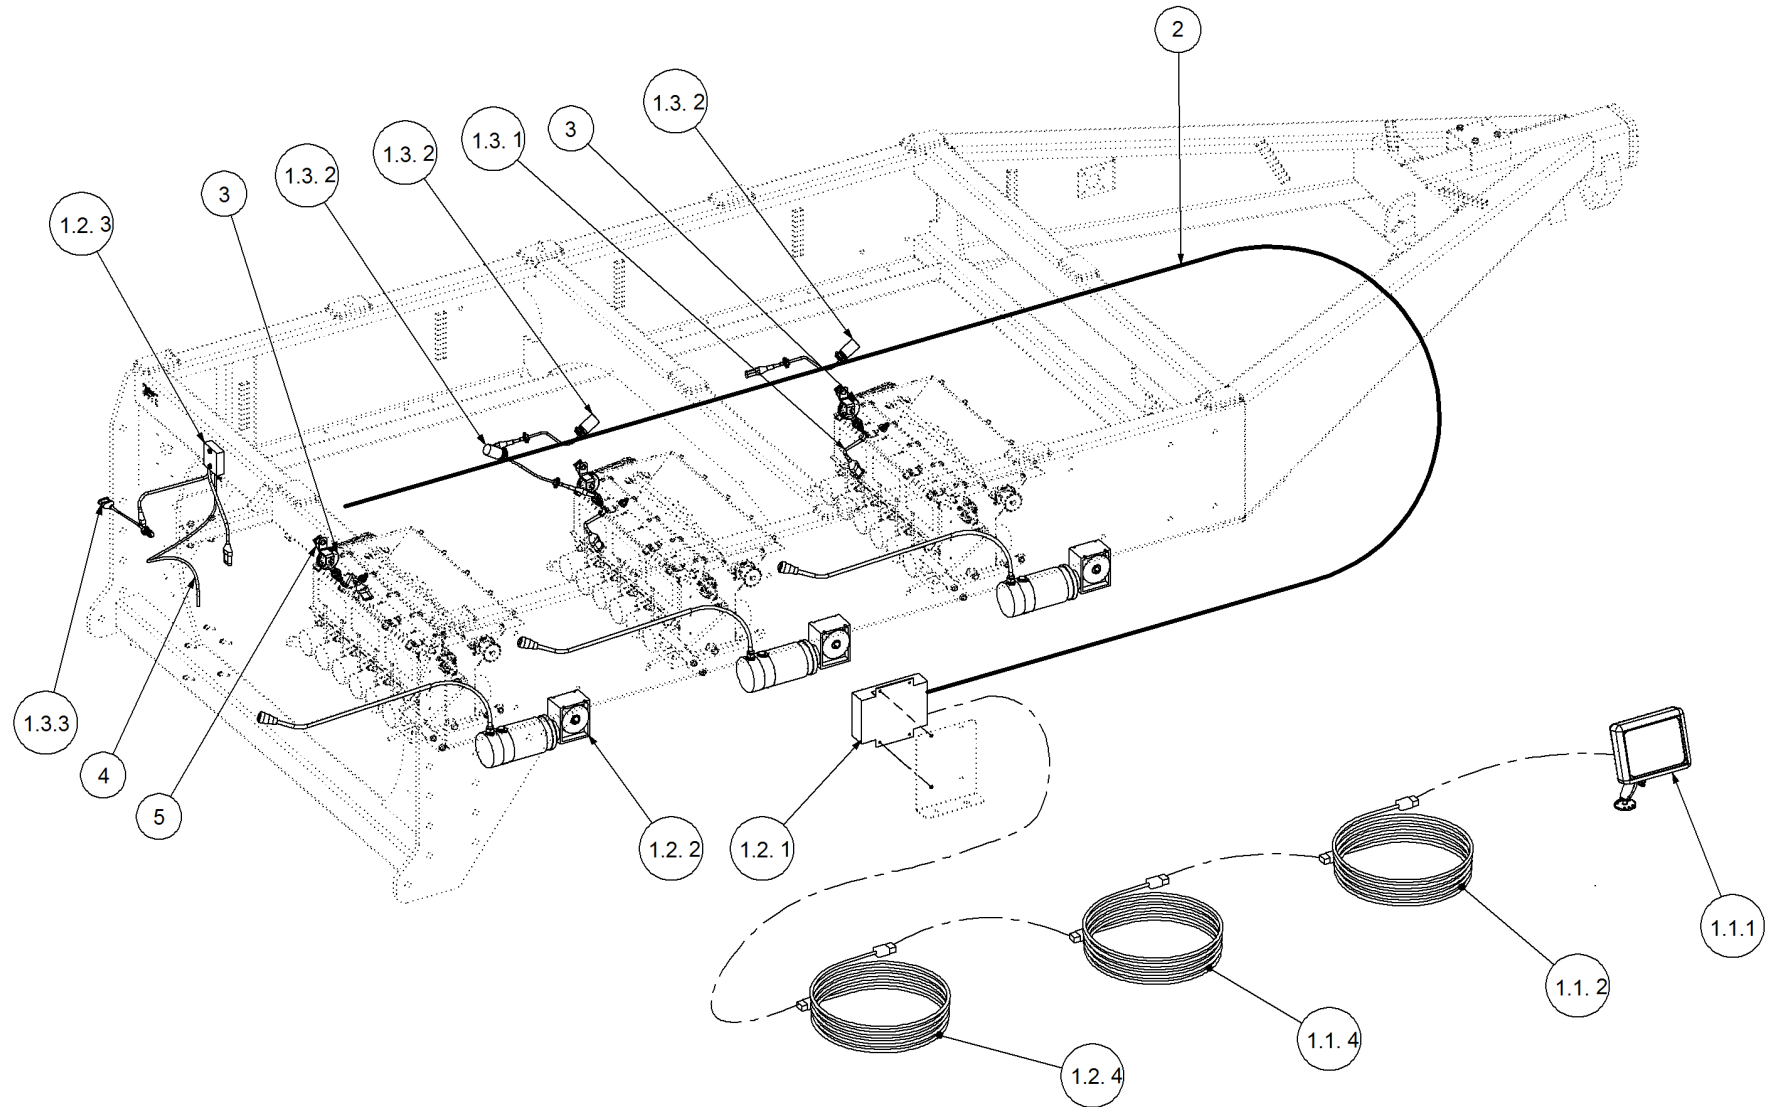

P/N 156590001 Stauff Clamp Kit

Key	Part Number	Description	Qty
1	156142160	Clamp Pipe Single 16 Dia	9
2	156162000	Clamp Top Plate	9
3	156143254	Clamp Pipe Single 25.4 Dia	9
4	156163000	Clamp Top Plate	9
5	156164000	Clamp Top Plate	8
6	156144280	Clamp Pipe Single 28 Dia	8
7	050060408	Bolt Hex Hd M6 x 40	36
8	050060458	Bolt Hex Hd M6 x 45	16
9	156180006	Stauff Rail Nut M6	52

Key	Part Number	Description	Qty