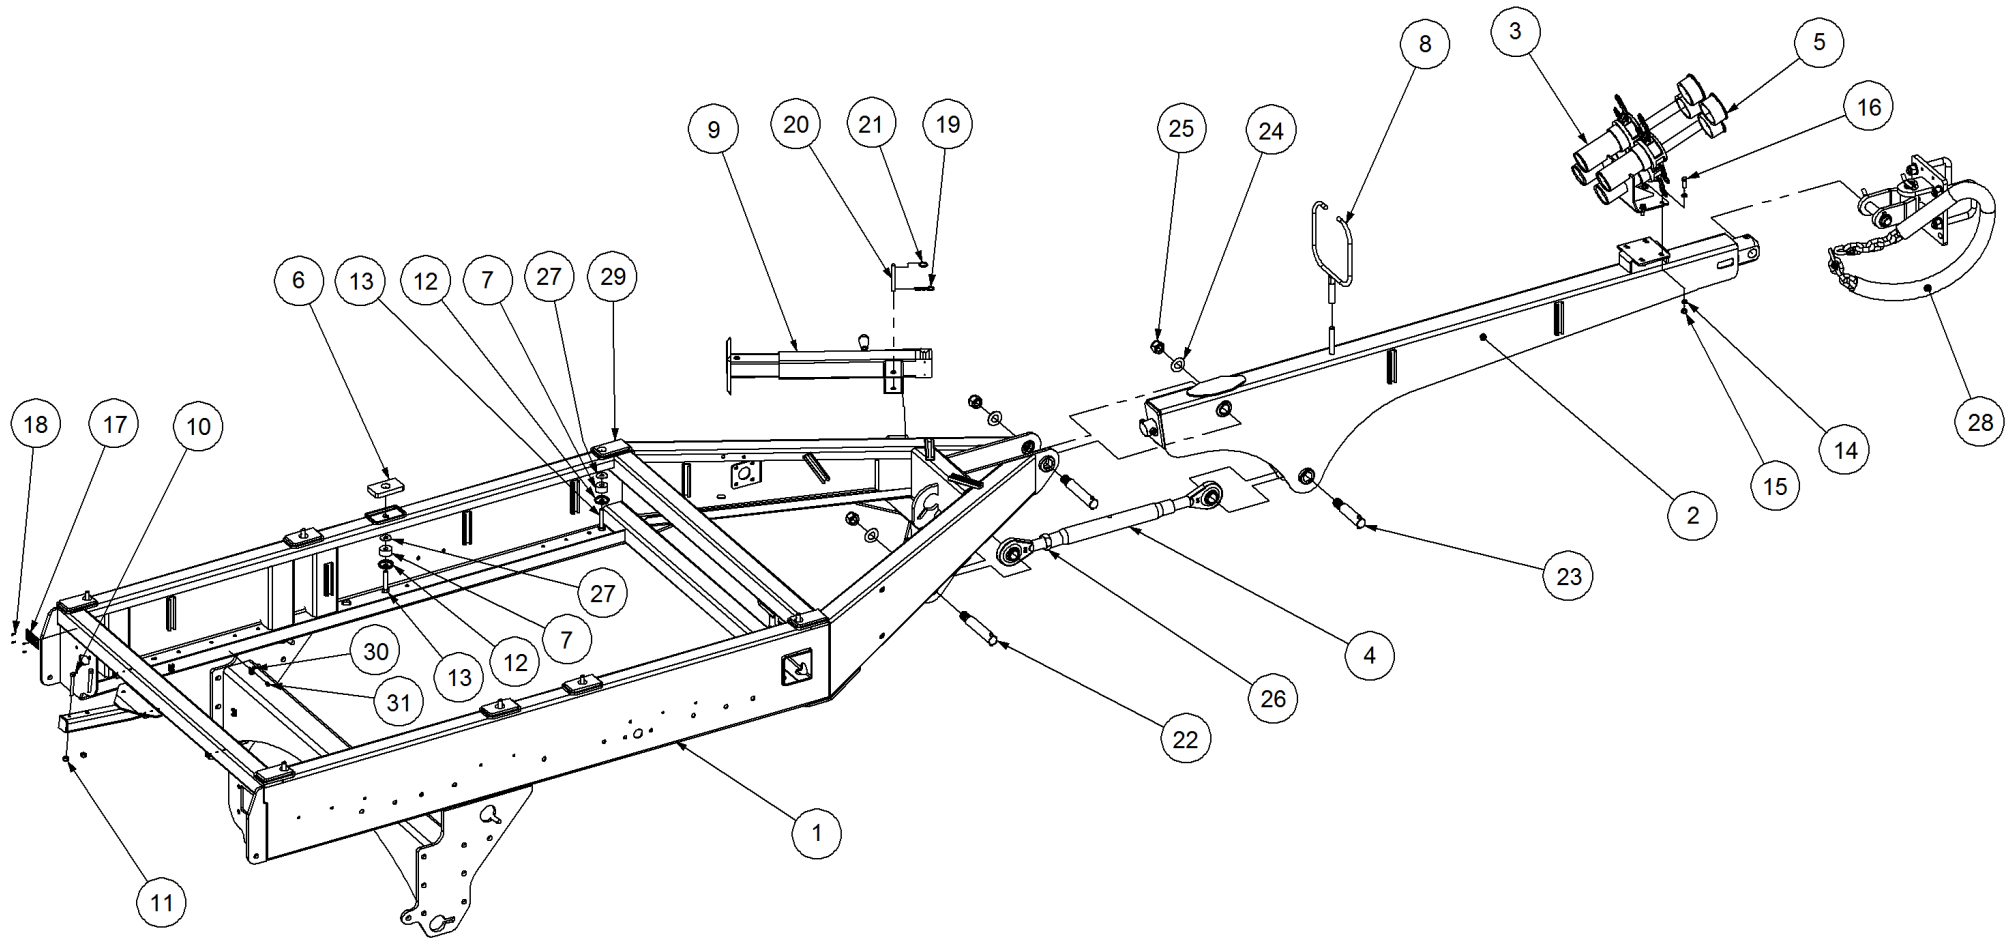

Key	Part Number	Description	Qty
------------	--------------------	--------------------	------------

P/N 217452040

Chassis Kit - TR 3 Bin

Key	Part Number	Description	Qty
1	217302101	Chassis - TR 3 Bin	1
2	233445020	Swivel Hitch - Pull Assy	1
3	214302028	Breakaway & Coupling Assy	1
4	217302033	Turnbuckle	1
5	108000075	Plug - 3" Female	4
6	219001001	Bin Pad - Centre Hole	4
7	197401320	Bin Rubber - 13 ID x 40 OD x 20	8
8	235600001	Hose Holder 4 Way	1
9	235460001	Jack	1
10	000100755	Bolt Hex Hd 3/8" UNC x 3"	2
11	030130101	Nut 3/8" UNC Nyloc	2
12	219000001	Cupped Washer	8
13	000130705	Bolt Hex Hd 1/2" UNC x 2-3/4"	8
14	085110000	Flat Washer 10 ID	8
15	080121000	Nut M10 Nyloc	4
16	050100308	Bolt Hex Hd M10 x 30	4
17	196008038	Serial Number Plate	1
18	059610000	Drive Screw 6g x 3/8"	4
19	096030000	R Pin - 10 or 12 Dia Pin	1
20	235460003	Jack Top Pin - 1/2" x 3 1/2"	1
21	145130486	Key Ring - 25 Dia	1
22	233445035	Pin - 1 1/4"	2
23	233445037	Pin - 1 1/4"	1
24	035125501	Flat Washer 1" ID	3
25	030130251	Nut 1" UNC Nyloc	3
26	031120352	Nut 1-3/8" BSW Lock - LH	1
27	035101238	Flat Washer 1/2" ID	8
28	233260100	Universal Hitch Assy w/- U Bolts	1
29	219001002	Bin Pad - End Hole	4
30	115001512	Cable Clamp	5
31	094105000	Pop Rivet 3/16" Steel	5