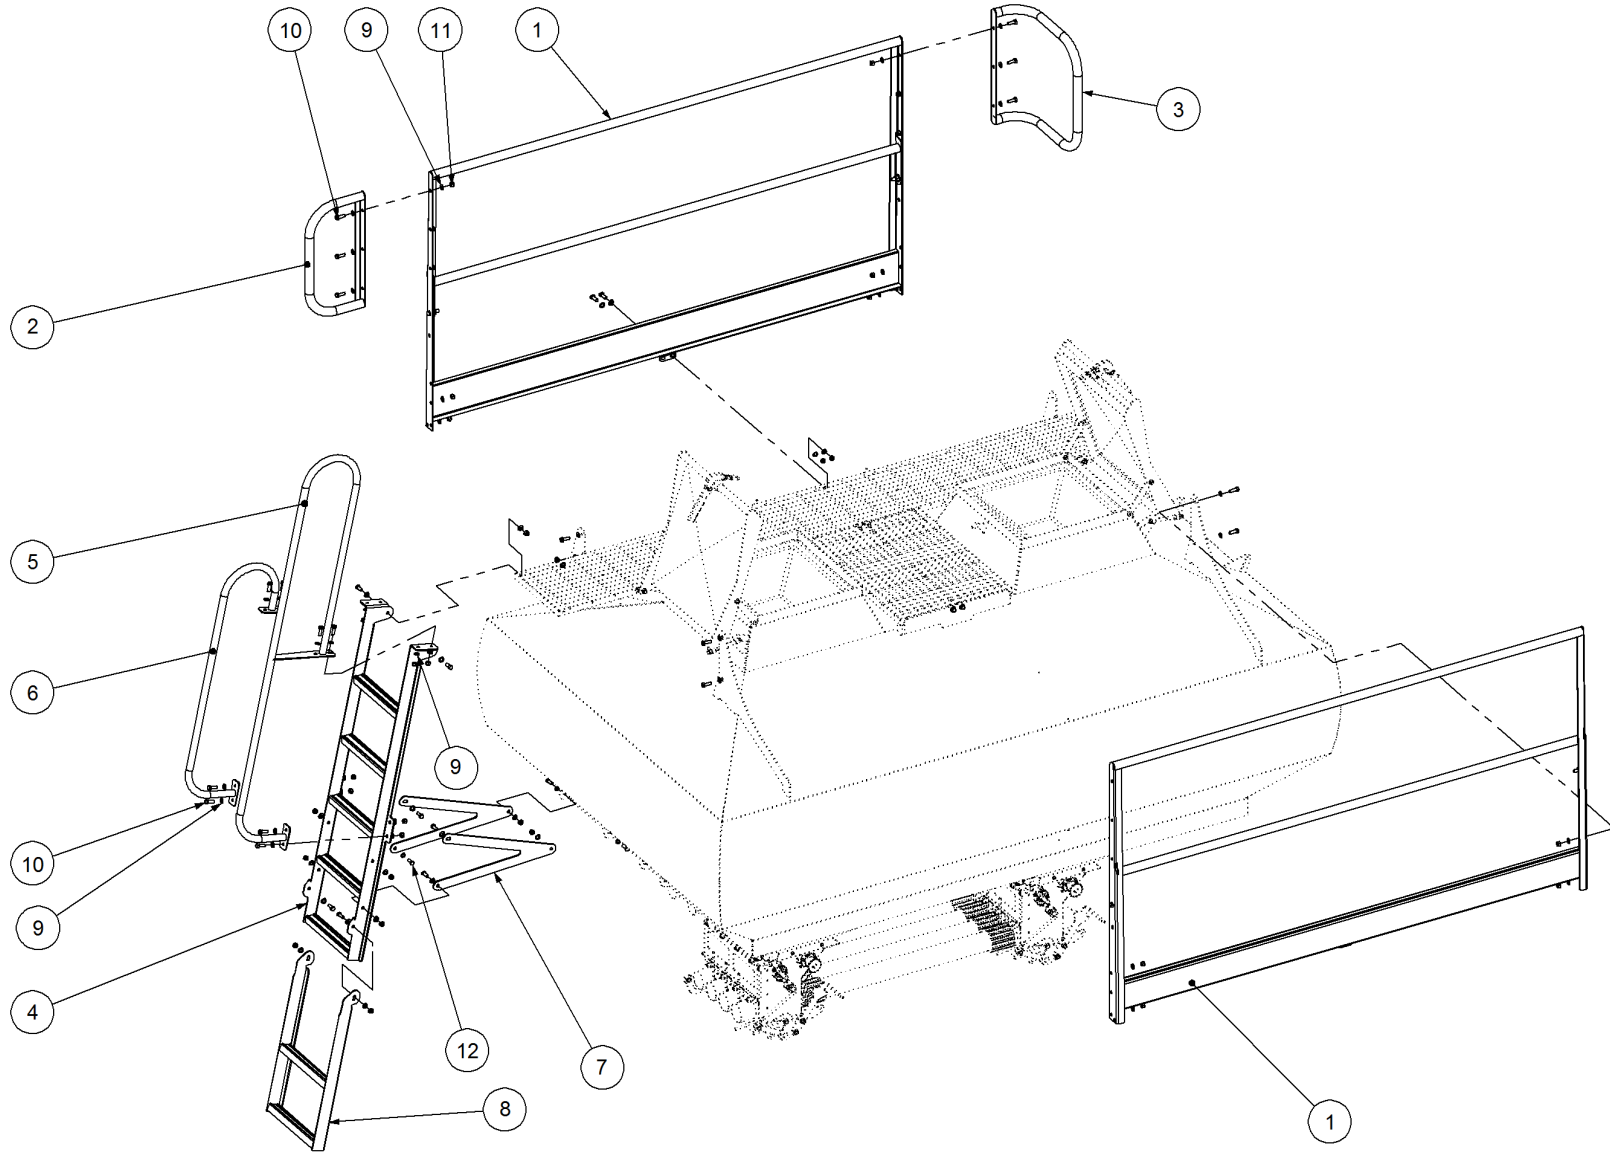

P/N 200452210 Handrail Kit - 4500 3 Bin

Key	Part Number	Description	Qty
1	206602081	Handrail Assy	2
2	206602053	Handrail End - Straight	1
3	206602052	Handrail End - Return	1
4	202300001	Ladder	1
5	202300012	Ladder Handrail - Extended	1
6	202300011	Ladder Handrail	1
7	202451001	Ladder Stay	2
8	202450001	Ladder Extension - 2 Step	1
9	085110000	Flat Washer 10 ID	72
10	050100308	Bolt Hex Hd M10 x 30	26
11	080121000	Nut M10 Nyloc	36
12	050100258	Bolt Hex Hd M10 x 25	10

Key	Part Number	Description	Qty