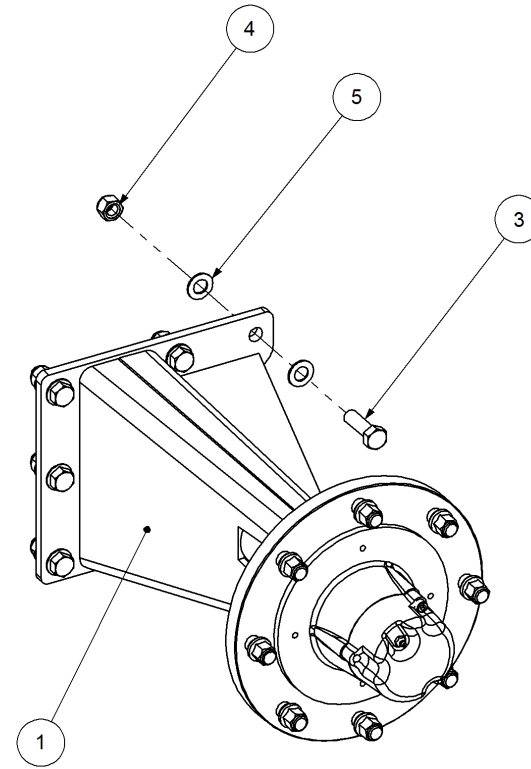

P/N 248453000

Axle Hub & Stub Kit - 3.5T (8 stud) x 2.5m

Key	Part Number	Description	Qty
1	245453000	Axle Hub & Stub - Lazy - 3.5T (8 stud) x 2.5m	1
2	244453000	Axle Hub & Stub - Drive - 3.5T (8 stud) x 2.5m	1
3	000160505	Bolt Hex Hd 5/8" UNC x 2"	14
4	030130161	Nut 5/8" UNC Nyloc	14
5	085116000	Flat Washer 16 ID	28

Key	Part Number	Description	Qty