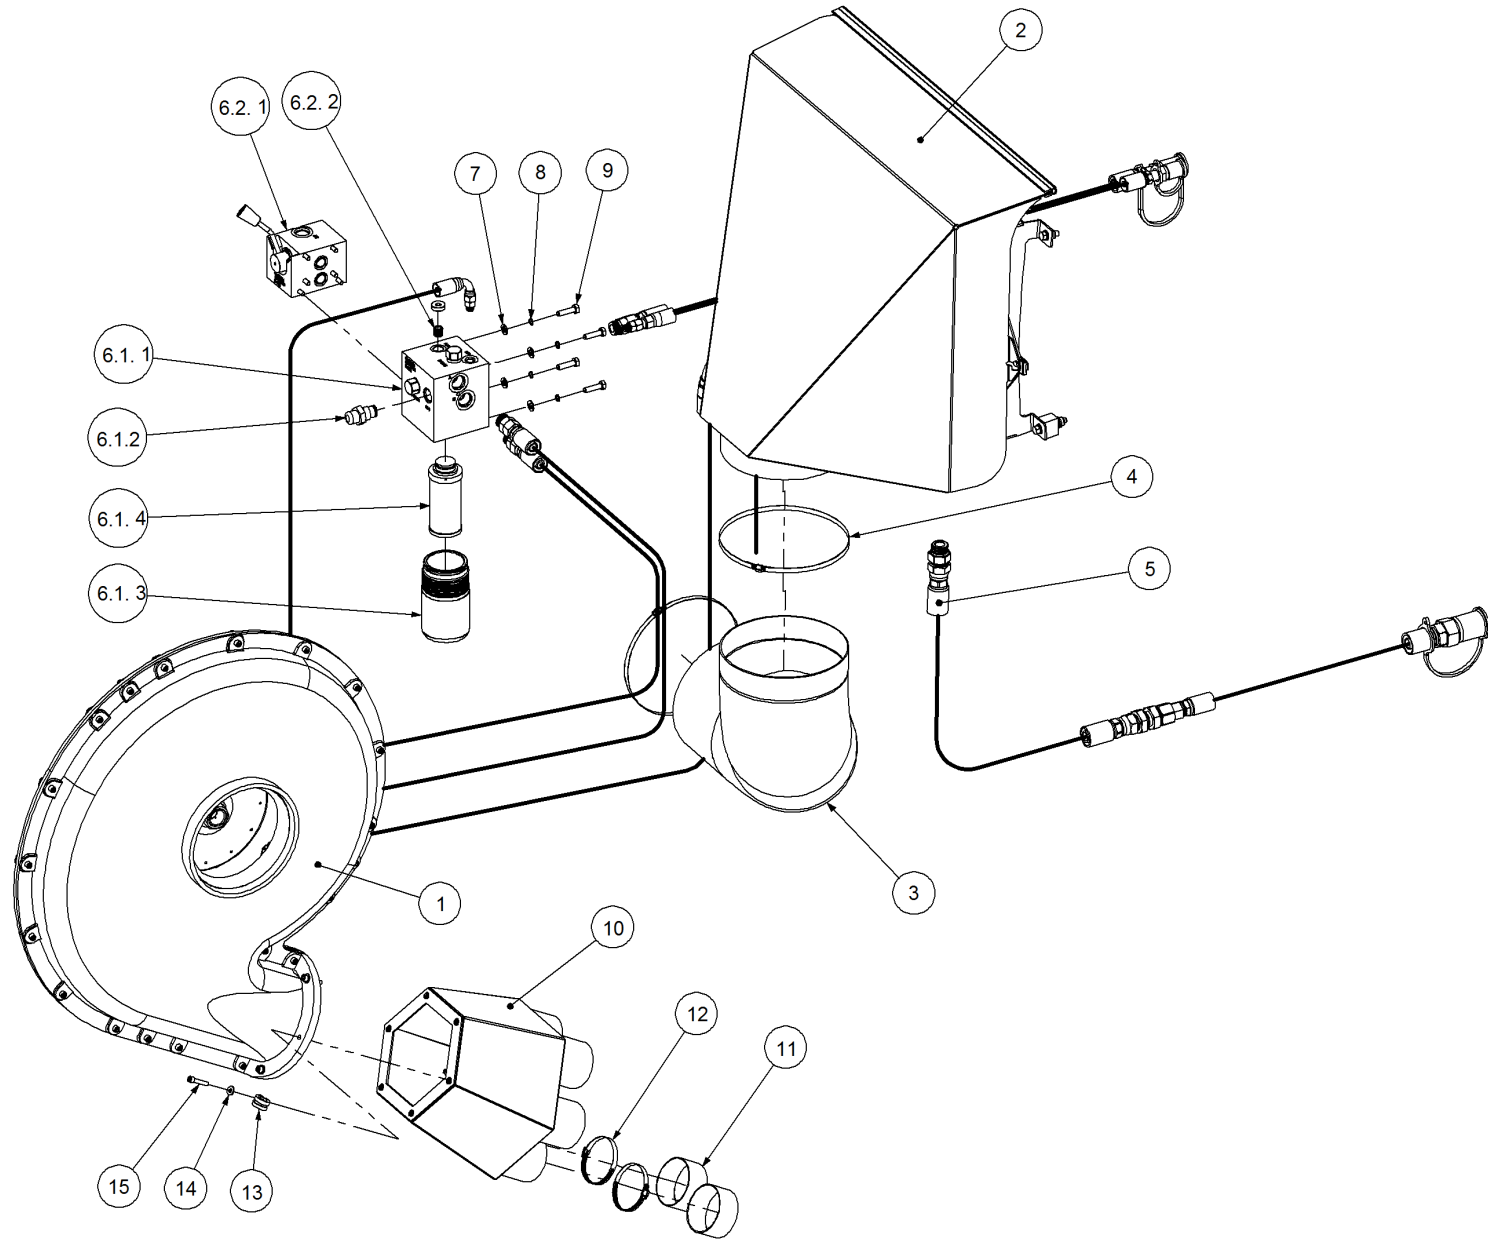

P/N 250000107 Blower Kit - Volvo w/- Diverter Valve

Key	Part Number	Description	Qty
1	250902003	Blower - Volvo (90 Deg)	1
2	205450010	Cooler Assy	1
3	205001000	Hose - 8" Nyladuct	1
4	101178229	Hose Clamp - 178 - 229	2
5	150000081	Hydraulic Hose & Fittings Kit	1
6	254000006	Anti Cavity Manifold & Diverter Valve	1
6.1	254000002	Anti Cavity Manifold	1
6.1.1	161000003	Anti Cavity Manifold	1
6.1.2	161000005	HI-VT Indicator	1
6.1.3	254000001	Filter Bowl	1
6.1.4	159424400	Filter Element	1
6.2	254000003	Diverter Valve	1
6.2.1	161000004	Diverter Valve 6 Bolt Version	1
6.2.2	013451313	Fitting - Plug 1/4" BspM	1
7	085108000	Flat Washer 8 ID	4
8	086108000	Spring Washer 8 ID	4
9	050080258	Bolt Hex Hd M8 x 25	4
10	259602000	Blower Outlet - 6 Outlet	1
11	197000762	Blank Off Cap 3" Black	2
12	101070090	Hose Clamp - Tridon 70 - 90	2
13	115001351	Cable Clamp 18mm	1
14	035106151	Flat Washer 1/4" ID	6
15	010106032	Cap Screw 1/4" UNC x 1-1/4"	6

Key	Part Number	Description	Qty