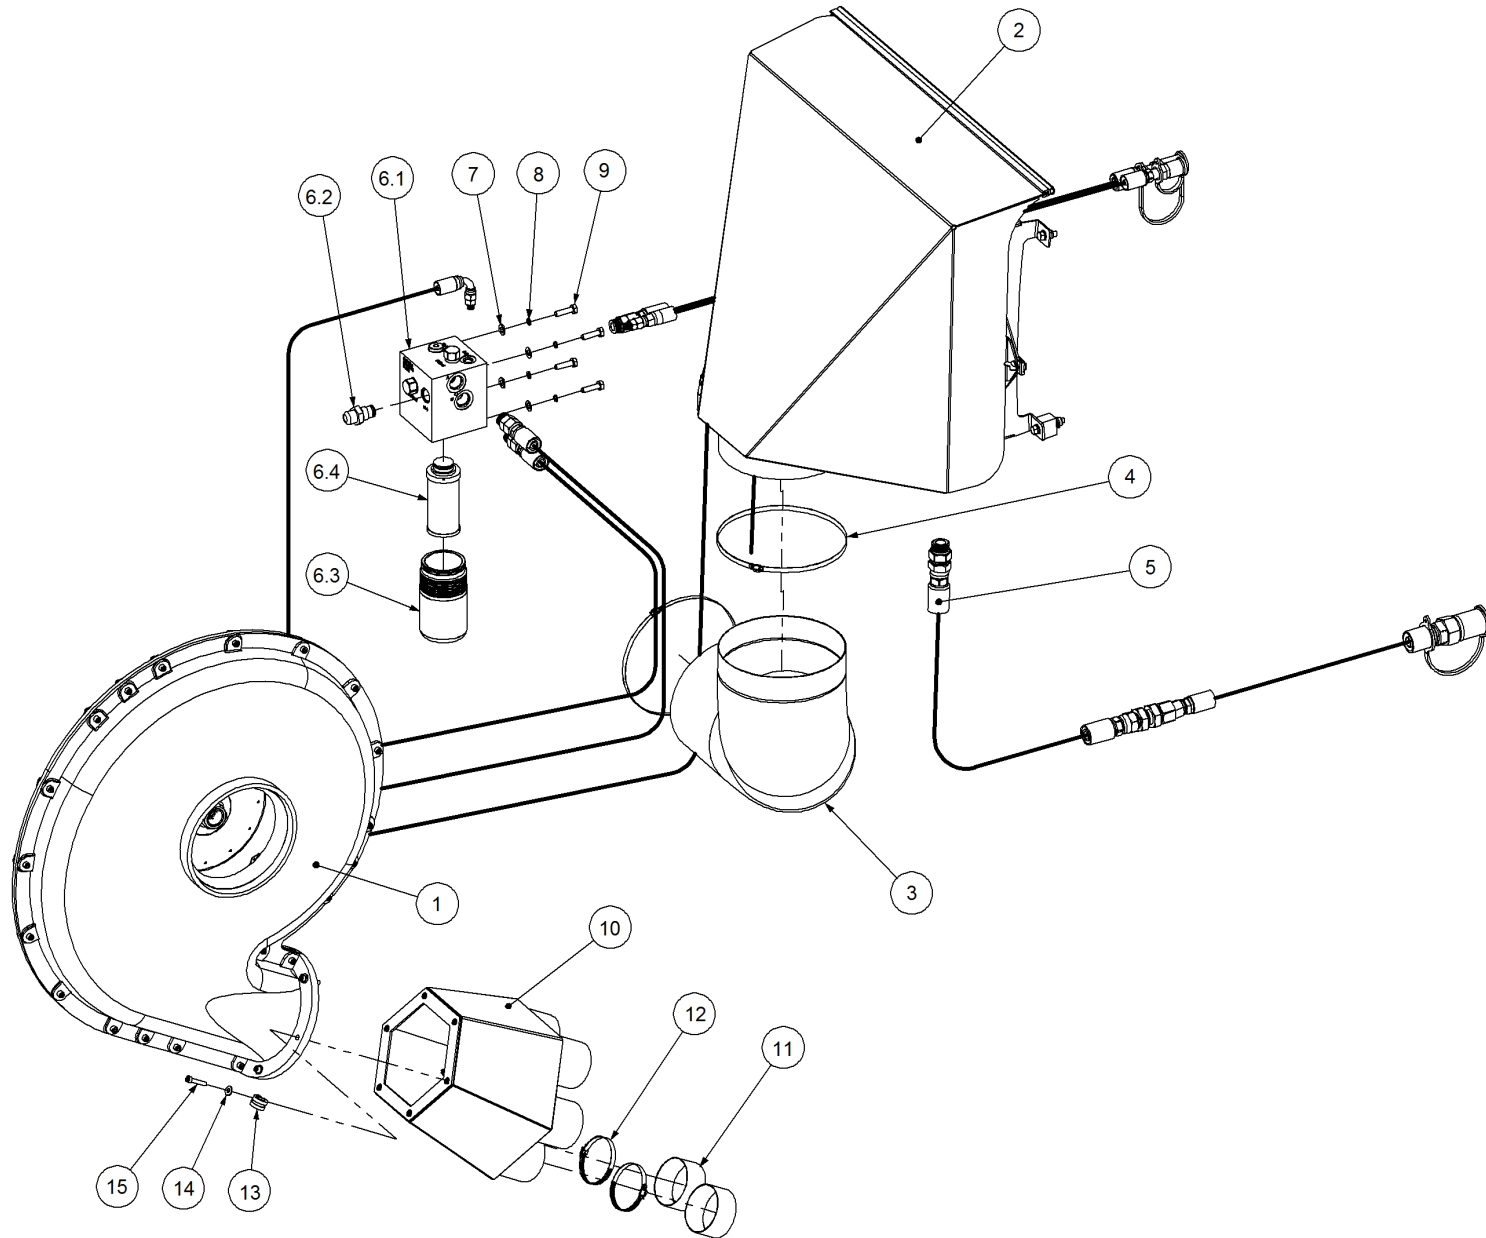

P/N 25000008 Blower Kit - Rexroth

P/N 25000008 Blower Kit - Rexroth

Key	Part Number	Description	Qty	Key	Part Number	Description	Qty
1	251902000	Blower - Rexroth	1				
2	205450010	Cooler Assy	1				
3	205001000	Hose - 8" Nyladuct	1				
4	101178229	Hose Clamp - 178 - 229	2				
5	150000081	Hydraulic Hose & Fittings Kit	1				
6	254000002	Anti Cavity Manifold	1				
6.1	161000003	Anti Cavity Manifold	1				
6.2	161000005	HI-VT Indicator	1				
6.3	254000001	Filter Bowl	1				
6.4	159424400	Filter Element	1				
7	085108000	Flat Washer 8 ID	4				
8	086108000	Spring Washer 8 ID	4				
9	050080258	Bolt Hex Hd M8 x 25	4				
10	259602000	Blower Outlet - 6 Outlet	1				
11	197000762	Blank Off Cap 3" Black	2				
12	101070090	Hose Clamp - Tridon 70 - 90	2				
13	115001351	Cable Clamp 18mm	1				
14	035106151	Flat Washer 1/4" ID	6				
15	010106032	Cap Screw 1/4" UNC x 1-1/4"	6