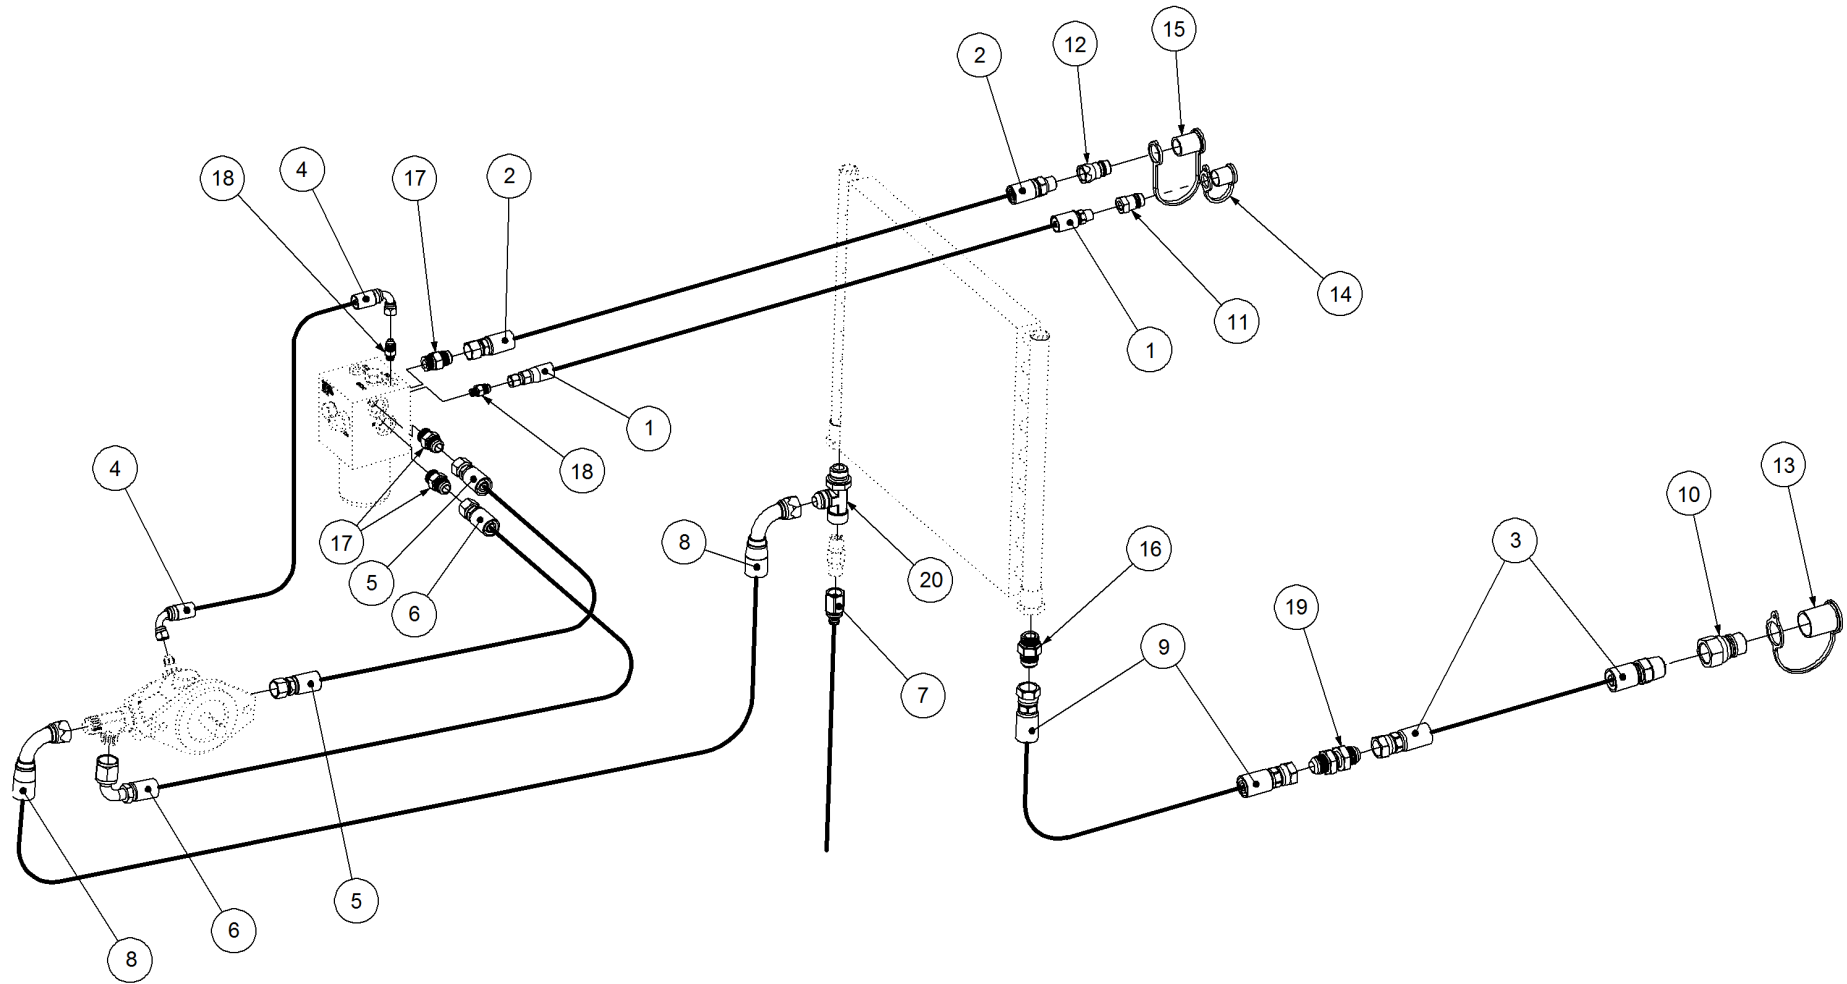

P/N 150000081 Hydraulic Hose & Fittings Kit

P/N 150000081

Hydraulic Hose & Fittings Kit

Key	Part Number	Description	Qty
1	150000082	Hyd Hose 3/8" SWB x 7058 Lg	1
2	150000086	Hyd Hose 5/8" DWB x 7078 Lg	1
3	150000084	Hyd Hose 3/4" SWB x 7077 Lg	1
4	150000051	Hyd Hose 3/8" SWB x 808 Lg	1
5	150000007	Hyd Hose 5/8" DWB x 676 Lg	1
6	150000083	Hyd Hose 5/8" DWB x 723 Lg	1
7	150000021	Hyd Hose 1/2" SFB x 1023 Lg	1
8	150000090	Hyd Hose 3/4" SWB x 1474 Lg	1
9	150000088	Hyd Hose 3/4" SWB x 874 Lg	1
10	1524010-6PBSPP	Coupling Q/R Male - 1" BspF	1
11	1524010-3P	Coupling Q/R Male (poppet) - 3/8" NptF	1
12	1528010-4	Coupling Q/R Male - 1/2" NptF	1
13	1525209-6	Dust Cap - 1"	1
14	1525209-3M	Dust Cap - 3/8"	1
15	1525209-4M	Dust Cap - 1/2"	1
16	15212F5OX-S	Fitting - Connector 1-1/16" JicM x 1-1/16" UnoM	1
17	15210F5OX-S	Fitting - Connector 7/8" JicM x 7/8" UnoM	3
18	1526F5OX-S	Fitting - Connector 9/16" JicM x 9/16" UnoM	2
19	15212WTX-WLN-S	Fitting - Bulkhead 1-1/16" JicM	1
20	152JB7037	Fitting - Tee 1/2" BspF x 1-1/16" JicM x 1-1/16" UnoM	1

Key	Part Number	Description	Qty