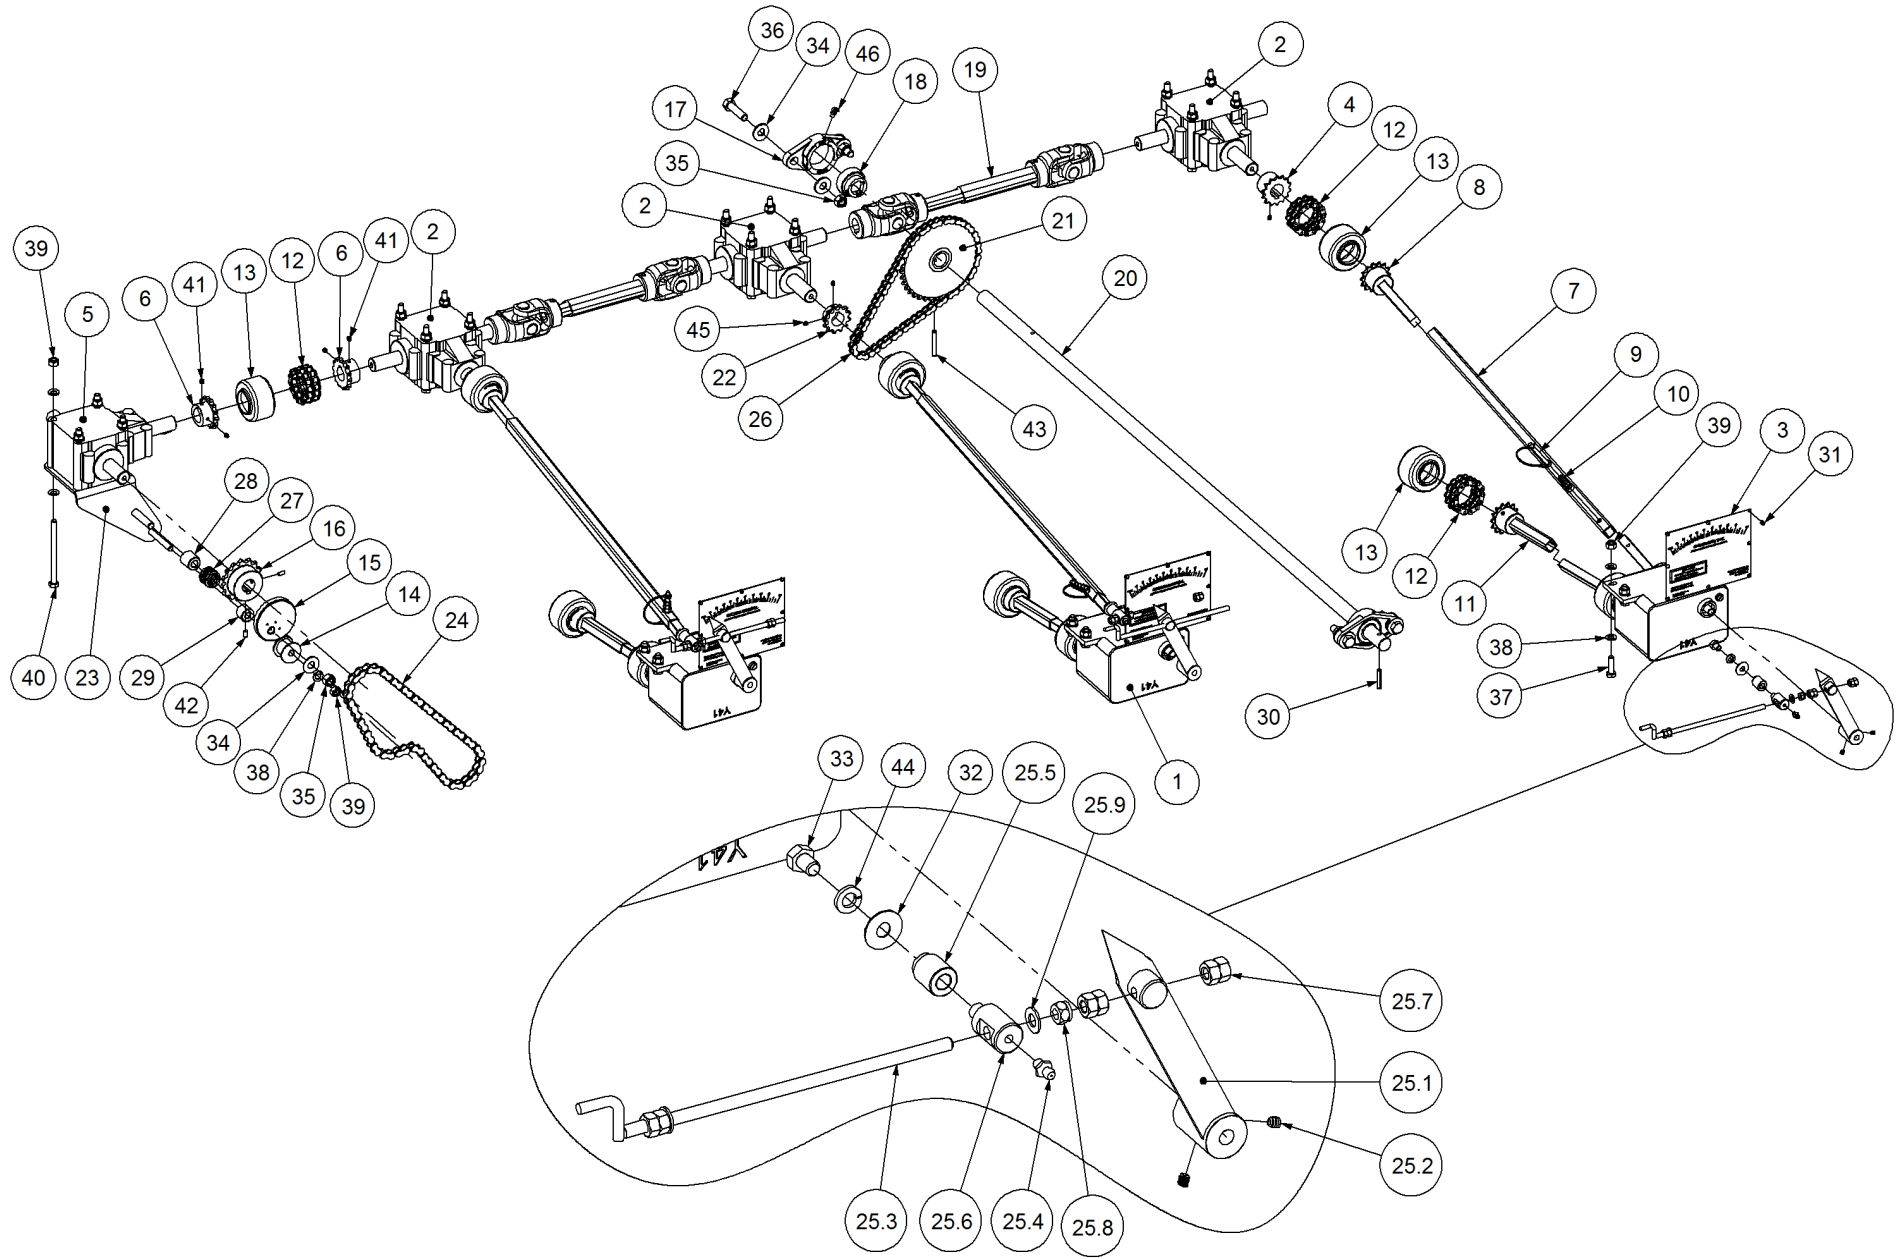

P/N 290453001 Drive Kit - Ground Drive

P/N 290453001 Drive Kit - Ground Drive

Key	Part Number	Description	Qty	Key	Part Number	Description	Qty
1	290000040	Zero Max Y41 w/- Sprockets & Shafts	3	25.6	209600007	Swivel Screw	1
2	130010111	Gearbox - Ratio 3.25:1	3	25.7	030110081	Nut 5/16" UNC	6
2.1	130025477	Seal 25 ID - Gearbox	3	25.8	030130081	Nut 5/16" UNC Nyloc	1
3	192017514	Calibration Dial	3	25.9	035108161	Flat Washer 5/16" ID	2
4	290000034	Sprocket (Plastic) 1/2" BS x 14T - 25 ID	3	26	290453010	Chain Assy 1/2" BS (57 L + CL)	1
5	130010006	Gearbox - Ratio 1:1	1	27	124112026	Main Drive Torsion Spring RH.	1
5.1	130025477	Seal 25 ID - Gearbox	3	28	290000046	Spacer Tensioner - 1" OD x 28 Lg	1
6	127120141	Sprocket (Steel) 1/2"BS x 14T - 25 ID	2	29	290302077	Spacer	1
7	290300740	Drive Tube	3	30	090106038	Roll Pin 1/4" x 1-1/2"	1
8	290000007	Drive Shaft w/- Sprocket - 170 Lg	3	31	094103001	Pop Rivet 1/8" Aluminium	24
9	095306050	Lynch Pin 1/4"	3	32	035110251	Flat Washer 3/8" ID	3
10	124112032	Spring - Compression	3	33	000100135	Bolt Hex Hd 3/8" UNC x 1/2"	3
11	290000009	Drive Tube w/- Sprocket - 150 Lg	3	34	035113250	Flat Washer 1/2" ID	9
12	125412120	Chain 1/2" BS Duplex 13L	7	35	030130131	Nut 1/2" UNC Nyloc	5
13	131000004	Chain Boot	7	36	000130505	Bolt Hex Hd 1/2" UNC x 2"	4
14	290000004	Chain Tensioner - 10 Dia	1	37	000100325	Bolt Hex Hd 3/8" UNC x 1-1/4"	12
15	290000045	Chain Tensioner - Roller	1	38	035110191	Flat Washer 3/8" ID	57
16	127150151	Sprocket (Plastic) 5/8" BS x 15T - 25 ID	1	39	030130101	Nut 3/8" UNC Nyloc	29
17	136420501	Bearing Housing - 2 Bolt	2	40	000101255	Bolt Hex Hd 3/8" UNC x 5"	16
18	135220100	Bearing - 1" ID	2	41	013110606	Grub Screw 1/4" UNC x 1/4"	7
19	131210420	Drive Shaft & Universal	2	42	013110613	Grub Screw 1/4" UNC x 1/2"	2
20	290453056	Crank Shaft	1	43	090106050	Roll Pin 1/4" x 2"	1
21	290453058	Sprocket (Steel) 1/2" BS x 39T	1	44	036110000	Spring Washer 3/8" ID	3
22	290453059	Sprocket - 12T	1	45	GS-0606F	Grub Screw 1/4" UNF x 1/4"	2
23	217302013	Drive Tensioner	1	46	111206675	Grease Nipple 1/4" UNF - 67.5°	2
24	290452998	Chain Assy 5/8" O'ring (53 L + CL)	1				
25	209300000	Calibration Adjustment Kit	3				
25.1	209300001	Calibration Indicator	1				
25.2	013110606	Grub Screw 1/4" UNC x 1/4"	2				
25.3	209600001	Indicator Adjusting Screw	1				
25.4	111206000	Grease Nipple 1/4" UNF	1				
25.5	209600004	Adaptor	1