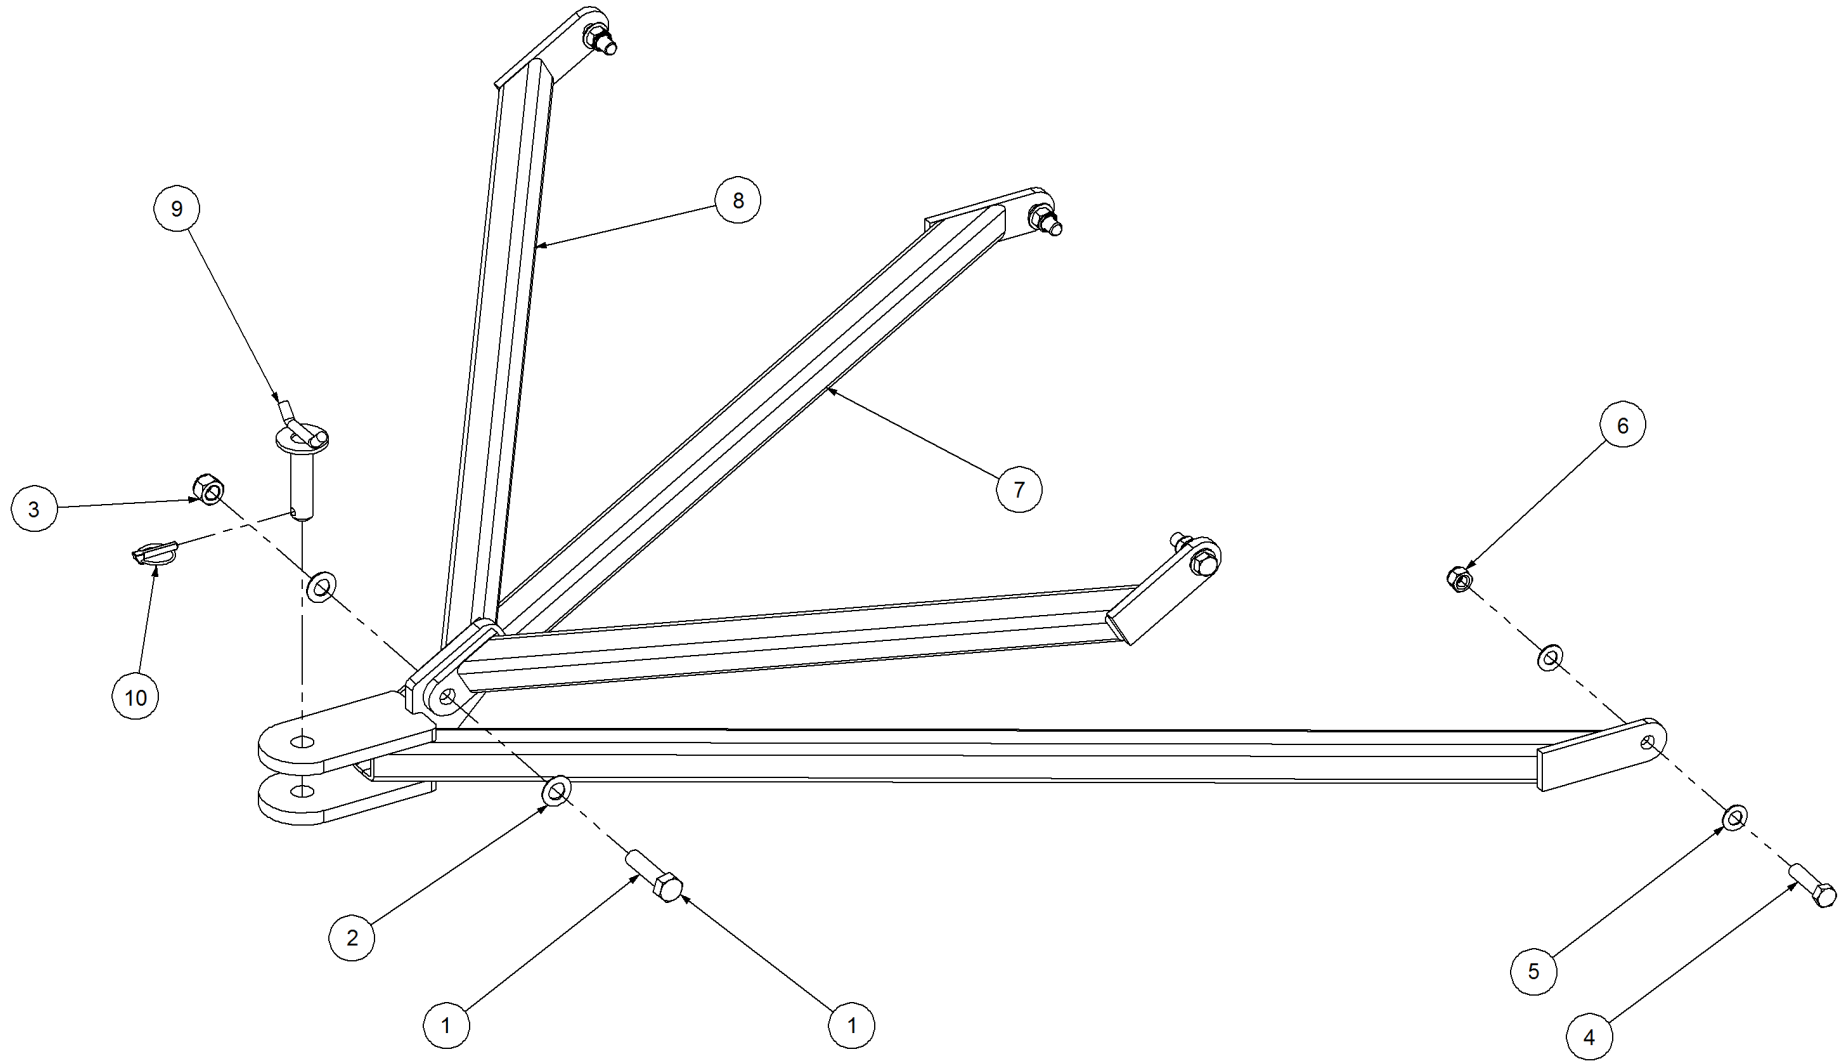

Key	Part Number	Description	Qty
-----	-------------	-------------	-----

P/N 234430000 Harrow Hitch Assy

Key	Part Number	Description	Qty
1	000190755	Bolt Hex Hd 3/4" UNC x 3"	1
2	035119380	Flat Washer 3/4" ID	2
3	030130191	Nut 3/4" UNC Nyloc	1
4	000160635	Bolt Hex Hd 5/8" UNC x 2-1/2"	4
5	035116351	Flat Washer 5/8" ID	8
6	030130161	Nut 5/8" UNC Nyloc	4
7	234430001	Lower Arm	1
8	234230011	Upper Arm	2
9	234000001	Hitch Pin	1
10	095110036	Lynch Pin 3/8"	1