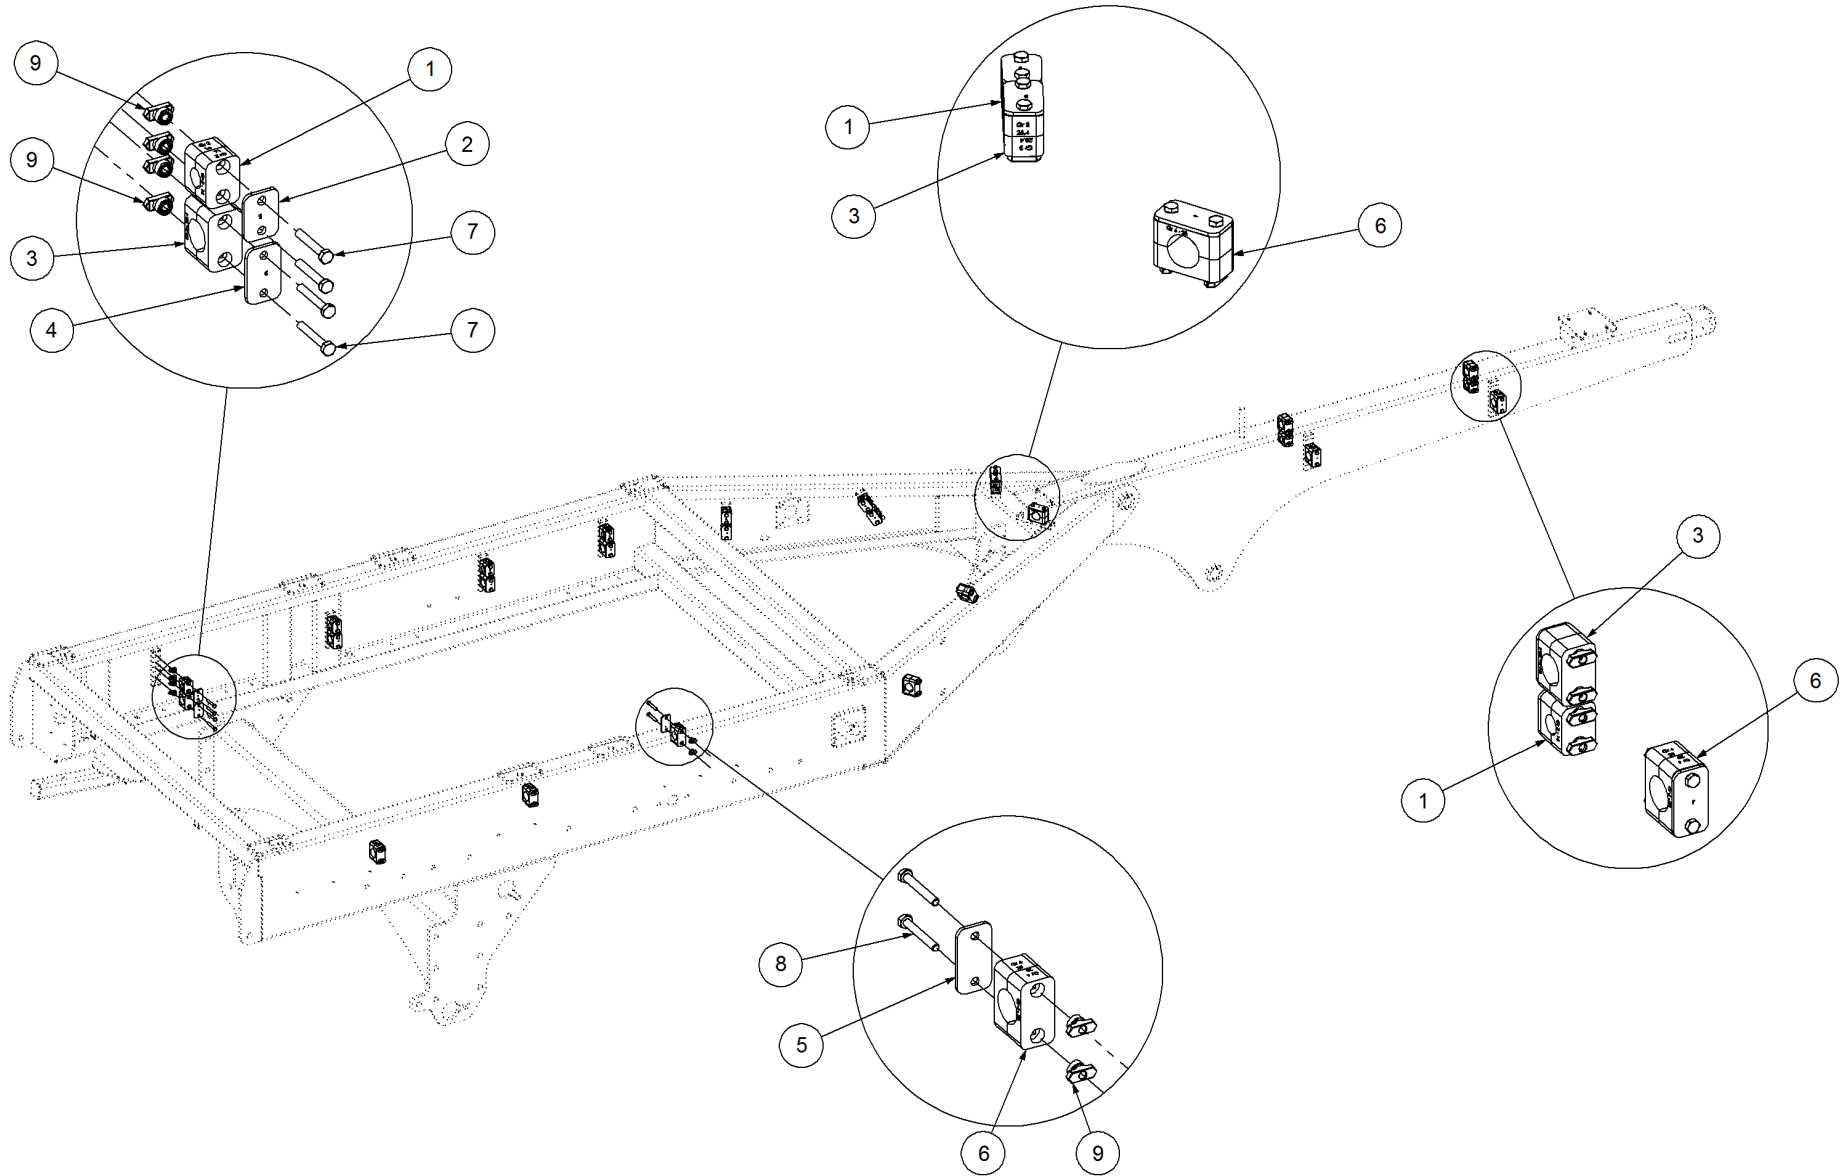

P/N 156590001 Stauff Clamp Kit

P/N 156590001 Stauff Clamp Kit

Key	Part Number	Description	Qty
1	156142160	Clamp Pipe Single 16 Dia	9
2	156162000	Clamp Top Plate	9
3	156143254	Clamp Pipe Single 25.4 Dia	9
4	156163000	Clamp Top Plate	9
5	156164000	Clamp Top Plate	8
6	156144280	Clamp Pipe Single 28 Dia	8
7	050060408	Bolt Hex Hd M6 x 40	36
8	050060458	Bolt Hex Hd M6 x 45	16
9	156180006	Stauff Rail Nut M6	52

Key	Part Number	Description	Qty