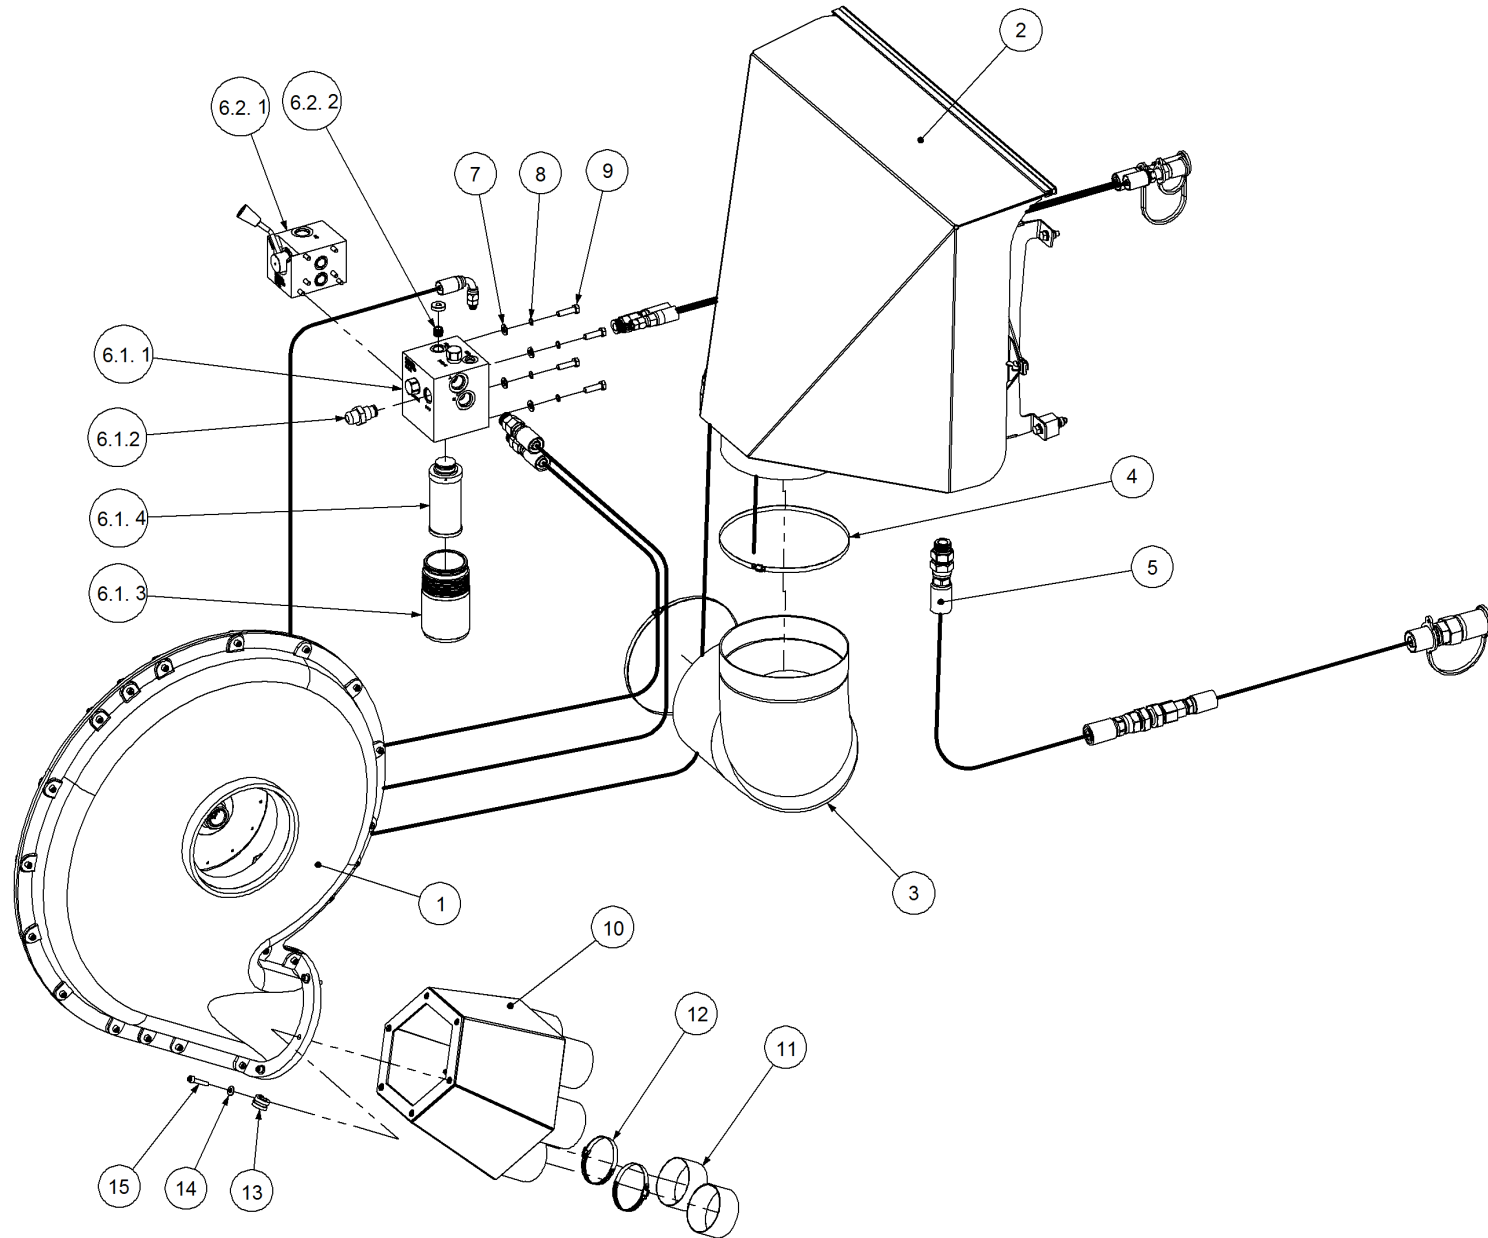

P/N 250000108 Blower Kit - Rexroth w/- Diverter Valve

Key	Part Number	Description	Qty
1	251902000	Blower - Rexroth	1
2	205450010	Cooler Assy	1
3	205001000	Hose - 8" Nyladuct	1
4	101178229	Hose Clamp - 178 - 229	2
5	150000081	Hydraulic Hose & Fittings Kit	1
6	254000006	Anti Cavity Manifold & Diverter Valve	1
6.1	254000002	Anti Cavity Manifold	1
6.1.1	161000003	Anti Cavity Manifold	1
6.1.2	161000005	HI-VT Indicator	1
6.1.3	254000001	Filter Bowl	1
6.1.4	159424400	Filter Element	1
6.2	254000003	Diverter Valve	1
6.2.1	161000004	Diverter Valve 6 Bolt Version	1
6.2.2	013451313	Fitting - Plug 1/4" BspM	1
7	085108000	Flat Washer 8 ID	4
8	086108000	Spring Washer 8 ID	4
9	050080258	Bolt Hex Hd M8 x 25	4
10	259602000	Blower Outlet - 6 Outlet	1
11	197000762	Blank Off Cap 3" Black	2
12	101070090	Hose Clamp - Tridon 70 - 90	2
13	115001351	Cable Clamp 18mm	1
14	035106151	Flat Washer 1/4" ID	6
15	010106032	Cap Screw 1/4" UNC x 1-1/4"	6

Key	Part Number	Description	Qty