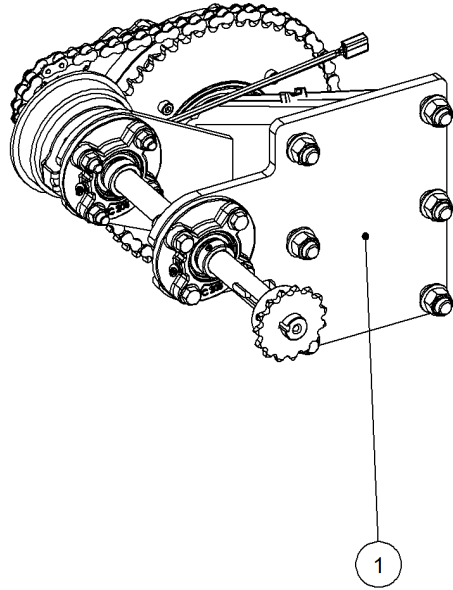

P/N 248450000

Axle Hub & Stub Kit - 3.5T (6 stud) x 2.1m

Key	Part Number	Description	Qty
1	244300000	Axle Hub & Stub - Drive - 3.5T (6 stud) x 2.1m	1
2	245300000	Axle Hub & Stub - Lazy - 3.5T (6 stud) x 2.1m	1
3	085116000	Flat Washer 16 ID	24
4	000160505	Bolt Hex Hd 5/8" UNC x 2"	12
5	030130161	Nut 5/8" UNC Nyloc	12

Key	Part Number	Description	Qty