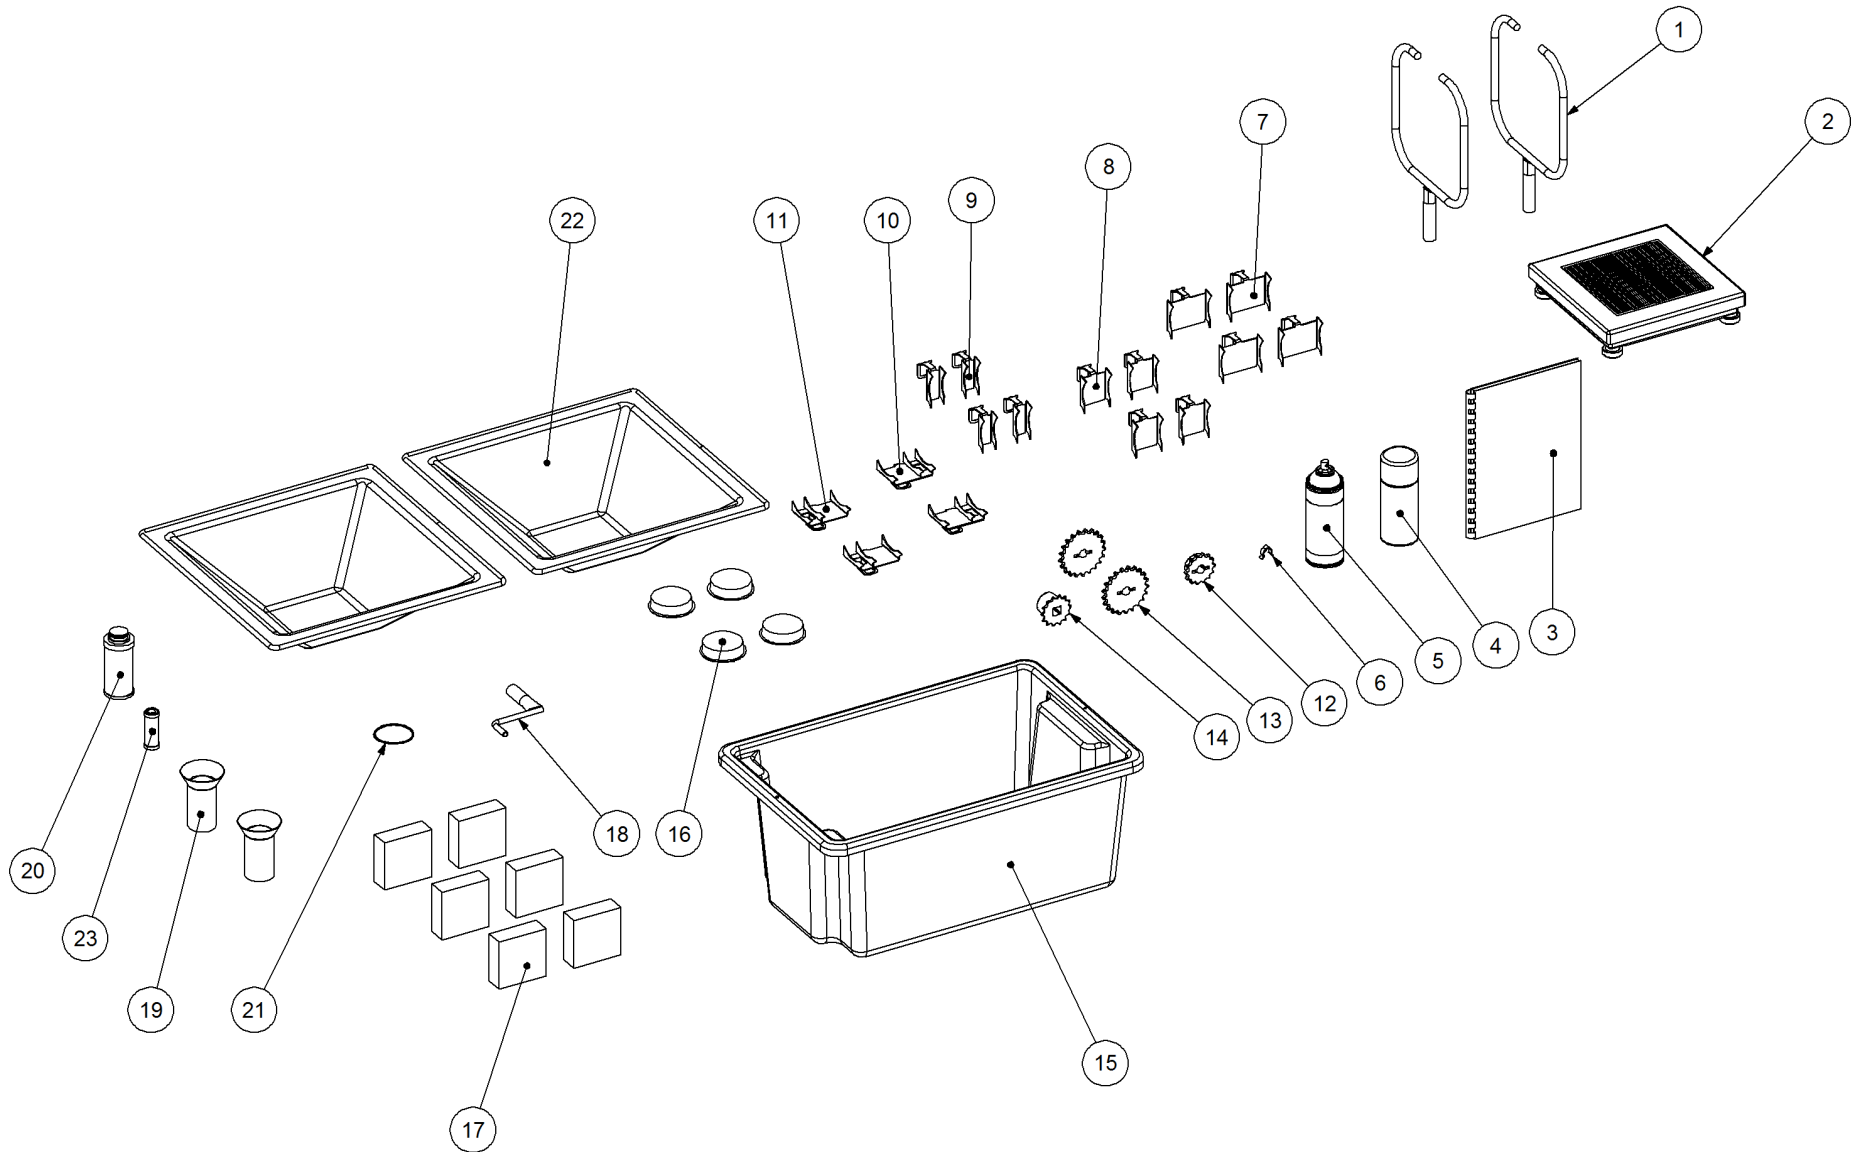

P/N 291400008

Dispatch Kit - Hydraulic Drive

Key	Part Number	Description	Qty
1	235600001	Hose Holder 4 Way	2
2	116503080	Electric Scales	1
3	198691208	Operator's Manual	1
4	199005011	Spray Can - Green	1
5	OZ300C	Ozspray Industry Grade 300gm Aerosol	1
6	193003765	Retainer Clip - Sprocket	1
7	208400034	Metering Unit Blank-Off 100%	4
8	208400033	Metering Unit Blank-Off 66%	4
9	208400032	Metering Unit Blank-Off 33%	4
10	208600058	Metering Unit Blank Off (Canola) LH	2
11	208600060	Metering Unit Blank Off (Canola) RH	2
12	126131405	Sprocket (Plastic) 1/2" BS x 14T - 5/8" ID	1
13	126132106	Sprocket (Plastic) 1/2" BS x 21T - 5/8" ID	2
14	126131406	Sprocket (Plastic) 1/2" BS x 14T - 16 Sq	1
15	197809006	Weighing Container	1
16	197000765	Blank Off Cap 3"	4
17	197959535	Blank Off Sponge	6
18	208400095	Crank Handle	1
19	208076050	Air Restrictor	2
20	159424400	Filter Element suits Anti Cavity Manifold - Blower Kit	1
21	152BU-144	Washer	1
22	203155001	Wire Basket	2
23	159001210	Filter Element suits Flow Control - Drive Kit	1

Key	Part Number	Description	Qty