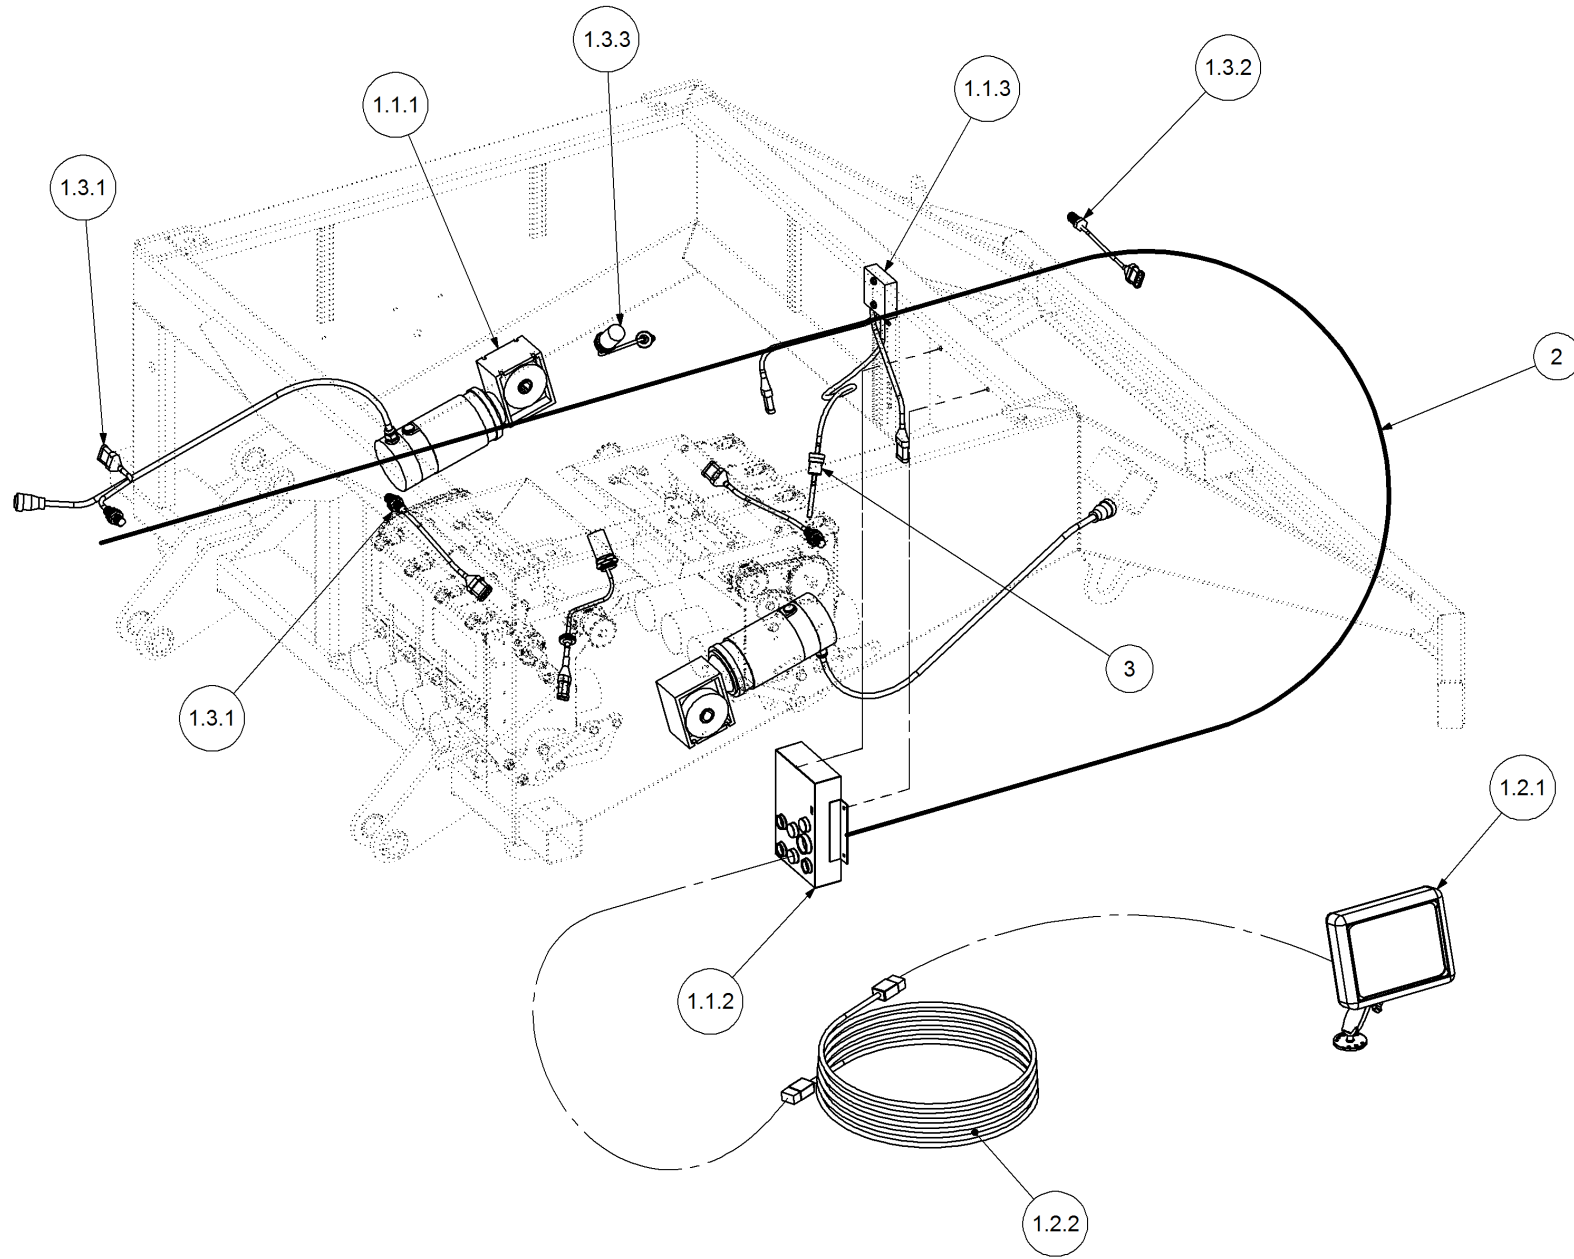

P/N 290103003

Monitor & Harness Kit - Eagle 2 Bin w/- Hyd Drive

Key	Part Number	Description	Qty
1	116103003	Monitor - Eagle 2 Bin (Hydraulic Drive)	1
1.1	116701755	Console - Eagle	1
1.2	116101507	Harness - Modem	1
1.3	116103017	Power Adaptor - GPS	1
1.4	116101525	Multi Drive Electronic Control Unit (MDECU) 2 Bin	1
1.5	116900267	Sensor Kit - Fan Pressure	1
1.6	116103027	Harness - Hydraulic Drive	2
1.7	116701977	Harness - 4.0m Extension	1
1.8	116900875	Manual - Eagle (Electric Drive)	1
1.9	116103023E	Antenna - GPS	1
1.10	116401884	Sensor Kit - 2 Bin	1
1.10.1	116900755	Sensor - Fan	1
1.10.2	116900667	Sensor Kit - Bin Level	2
1.10.3	116701798	Sensor - Speed	2
2	116701973	Harness - Tractor	1
3	116700452	Harness - 2 Bin	1
4	159421608	Filter	1

Key	Part Number	Description	Qty