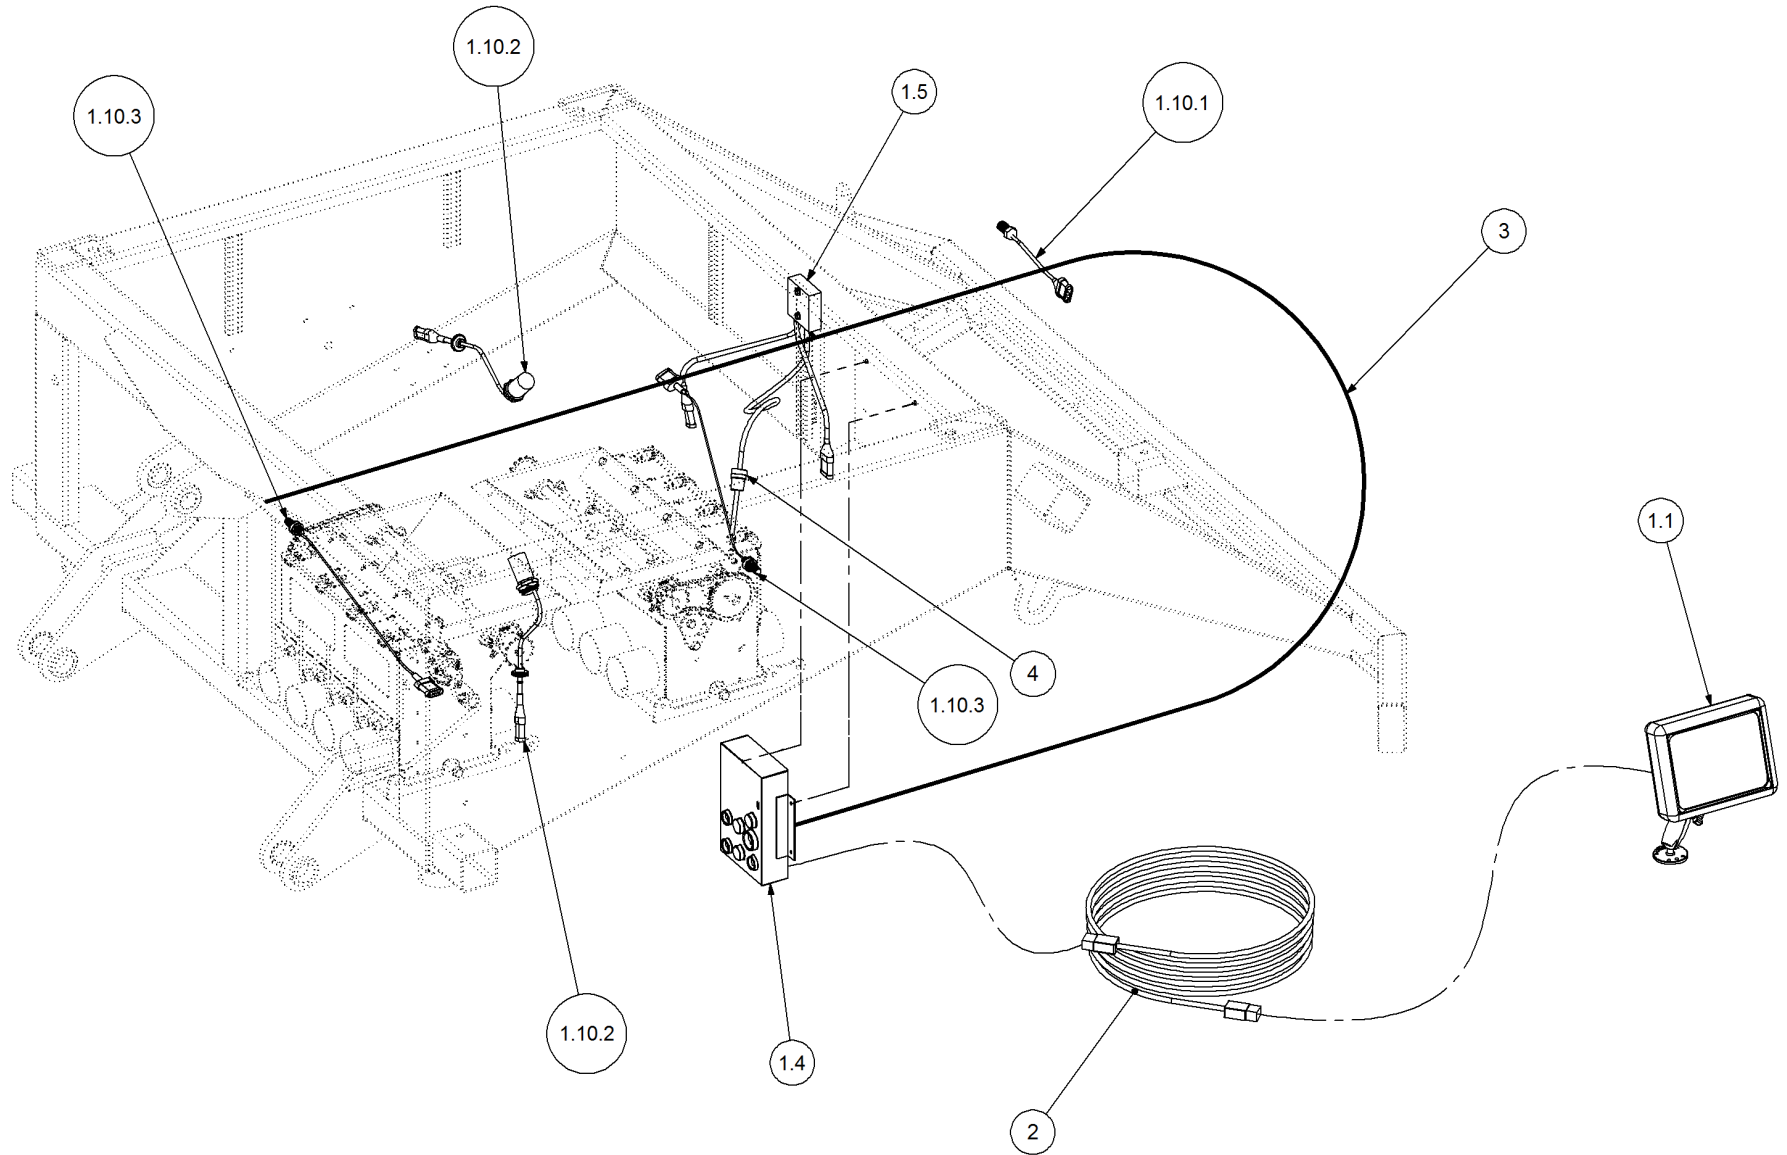

P/N 156590022 Stauff Clamp Kit

Key	Part Number	Description	Qty
1	156243245	Clamp Pipe Double 25.4 Dia	2
2	156243190	Clamp Pipe Double 19 Dia	5
3	156143254	Clamp Pipe Single 25.4 Dia	3
4	156144280	Clamp Pipe Single 28 Dia	2
5	156142160	Clamp Pipe Single 16 Dia	5
6	156263000	Clamp Top Plate	5
7	156162000	Clamp Top Plate	5
8	156163000	Clamp Top Plate	3
9	156164000	Clamp Top Plate	2
10	156180006	Stauff Rail Nut M6	20
11	156180008	Stauff Rail Nut M8	5
12	156565000	Locking Plate Double	2
13	156330000	Stacking Bolt Double	2
14	050060458	Bolt Hex Hd M6 x 45	4
15	050060408	Bolt Hex Hd M6 x 40	16
16	050080458	Bolt Hex Hd M8 x 45	5

Key	Part Number	Description	Qty