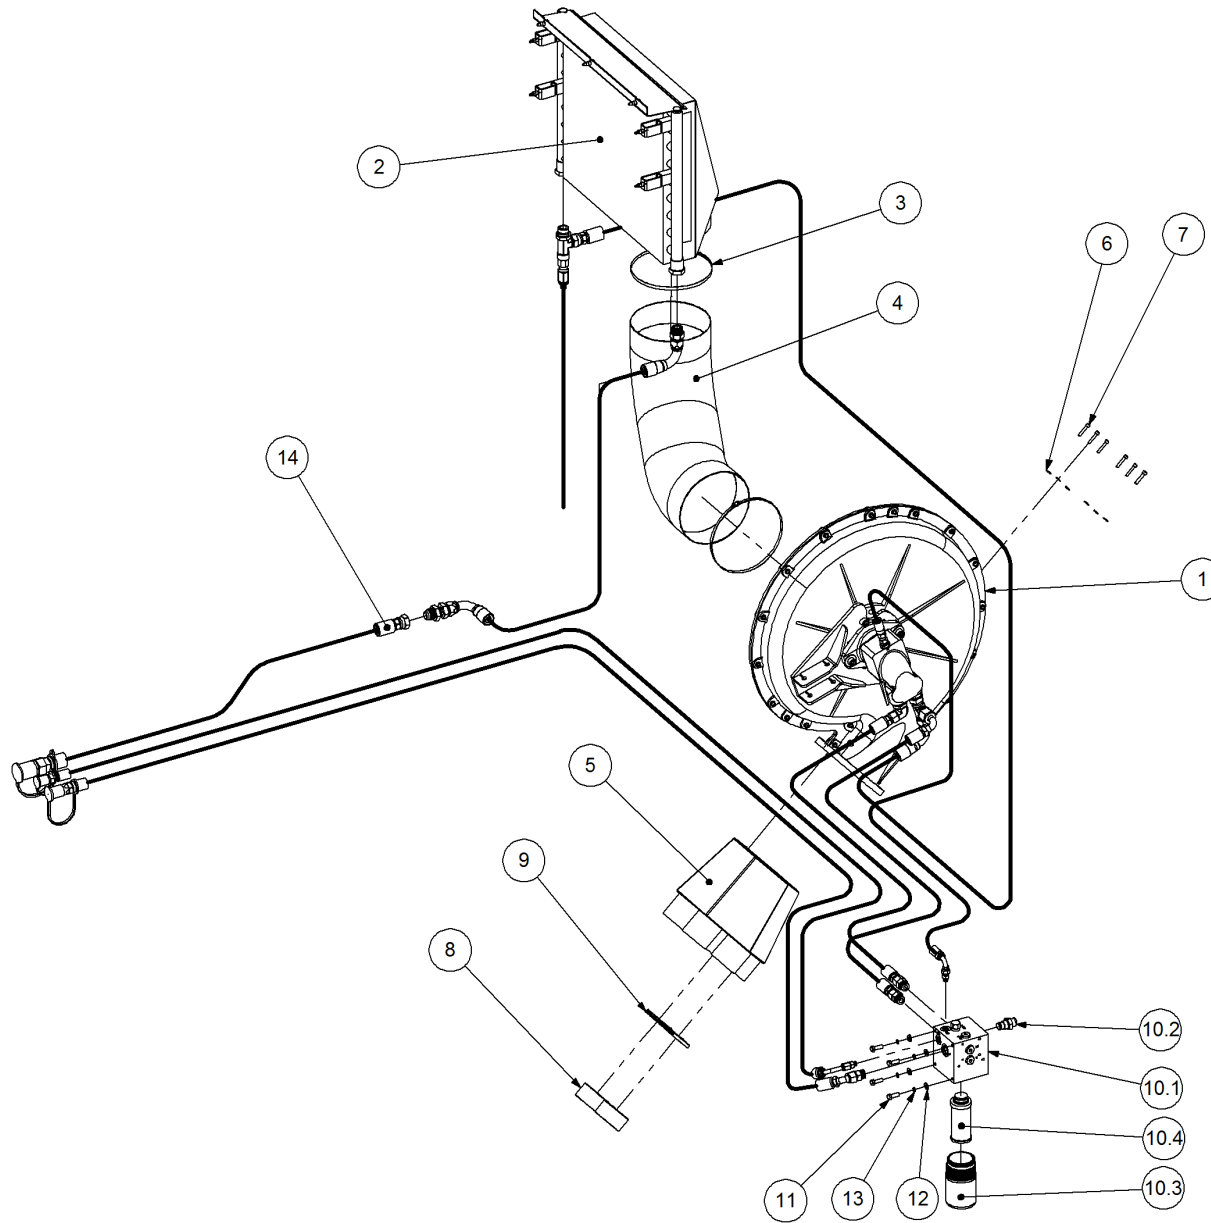

P/N 25000016 Blower Kit - Volvo

P/N 250000016 Blower Kit - Volvo

Key	Part Number	Description	Qty
1	250902003	Blower - Volvo (90 Deg)	1
2	205600011	Cooler Assy	1
3	101178229	Hose Clamp - 178 - 229	2
4	205001000	Hose - 8" Nyladuct	1
5	259602000	Blower Outlet - 6 Outlet	1
6	035106151	Flat Washer 1/4" ID	6
7	010106032	Cap Screw 1/4" UNC x 1-1/4"	6
8	197000762	Blank Off Cap 3" Black	2
9	101070090	Hose Clamp - Tridon 70 - 90	2
10	254000002	Anti Cavity Manifold	1
10.1	161000003	Anti Cavity Manifold	1
10.2	161000005	HI-VT Indicator	1
10.3	254000001	Filter Bowl	1
10.4	159424400	Filter Element suits Anti Cavity Manifold - Blower Kit	1
11	050080258	Bolt Hex Hd M8 x 25	4
12	085108000	Flat Washer 8 ID	4
13	086108000	Spring Washer 8 ID	4
14	150103330	Hydraulic Hose & Fittings Kit	1

Key	Part Number	Description	Qty