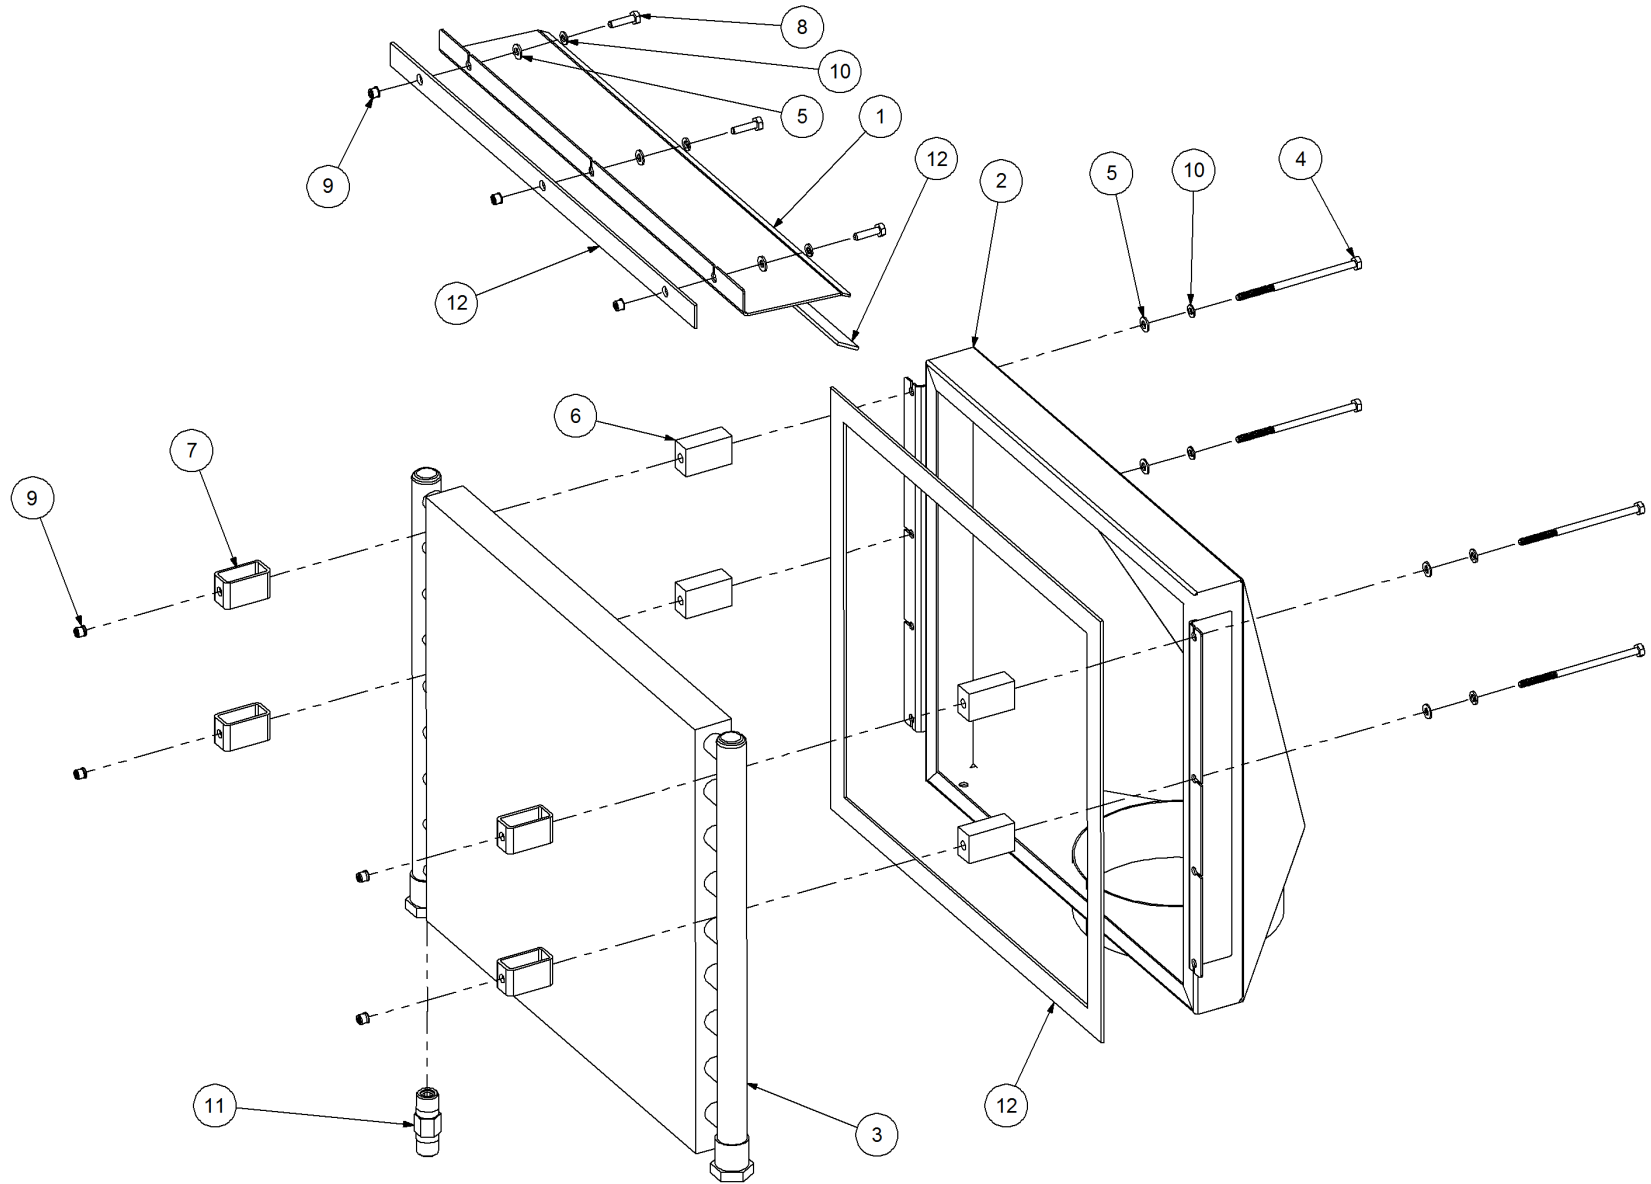

P/N 205600011 Cooler Assy

P/N 205600011 Cooler Assy

Key	Part Number	Description	Qty
1	205200017	Dust Cover	1
2	205200011	Cooler Shroud	1
3	163109241	Oil Cooler	1
4	203154010	Bolt Hex Hd 1/4" UNC x 5" w/- Extra Thread	4
5	035106151	Flat Washer 1/4" ID	7
6	197203050	Rubber Cooler Mount	4
7	203154008	Spacer RHS	4
8	000060255	Bolt Hex Hd 1/4" UNC x 1"	3
9	030170001	Nut 1/4" UNC Huck	7
10	036106000	Spring Washer 1/4" ID	7
11	200122350	Relief Valve	1
12	197024003	Tesa Tape 24 x 3	3

Key	Part Number	Description	Qty