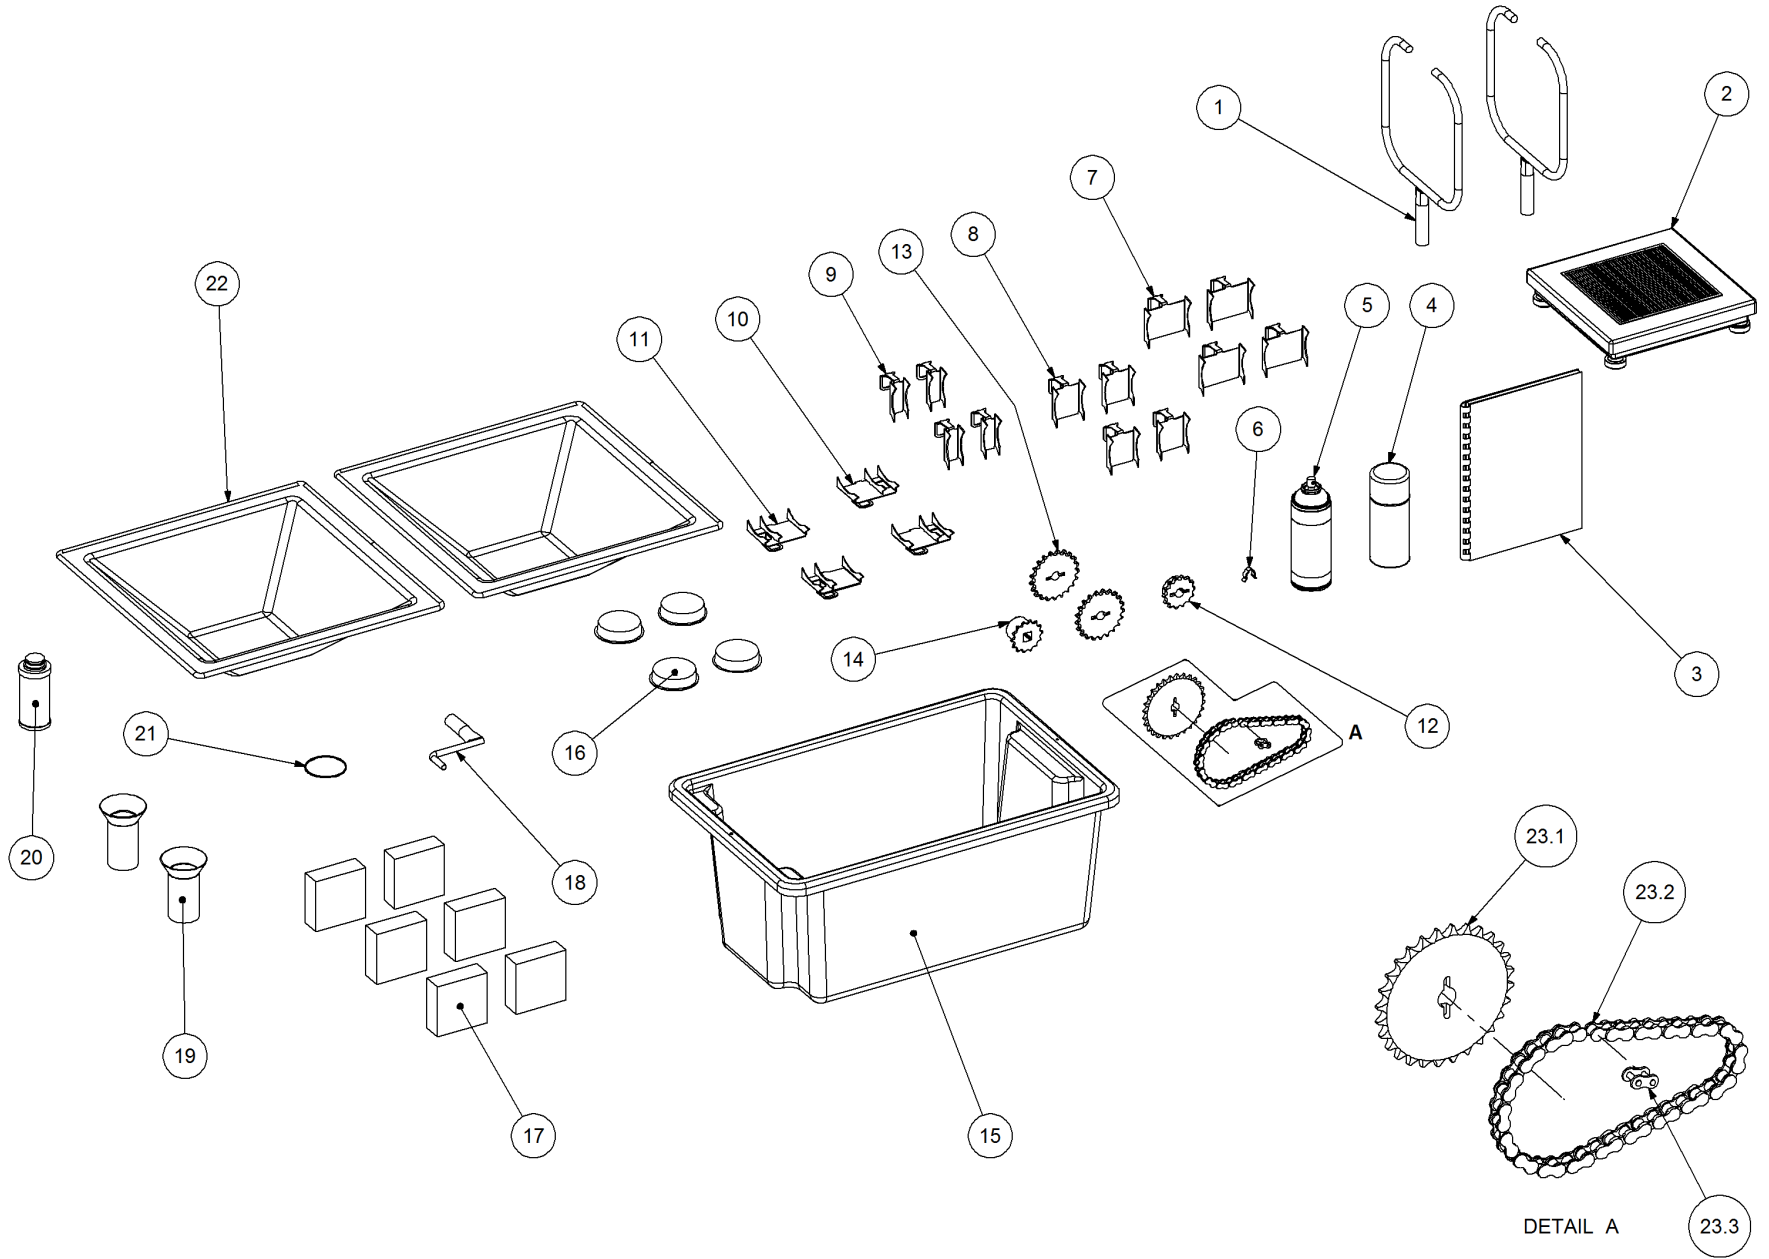

P/N 291400007 Dispatch Kit - Electric Drive

Key	Part Number	Description	Qty
1	235600001	Hose Holder 4 Way	2
2	116503080	Electric Scales	1
3	198691208	Operator's Manual	1
4	199005011	Spray Can - Green	1
5	OZ300C	Ozspray Industry Grade 300gm Aerosol	1
6	193003765	Retainer Clip - Sprocket	1
7	208400034	Metering Unit Blank-Off 100%	4
8	208400033	Metering Unit Blank-Off 66%	4
9	208400032	Metering Unit Blank-Off 33%	4
10	208600058	Metering Unit Blank Off (Canola) LH	2
11	208600060	Metering Unit Blank Off (Canola) RH	2
12	126131405	Sprocket (Plastic) 1/2" BS x 14T - 5/8" ID	1
13	126132106	Sprocket (Plastic) 1/2" BS x 21T - 5/8" ID	2
14	126131406	Sprocket (Plastic) 1/2" BS x 14T - 16 Sq	1
15	197809006	Weighing Container	1
16	197000765	Blank Off Cap 3"	4
17	197959535	Blank Off Sponge	6
18	208400095	Crank Handle	1
19	208076050	Air Restrictor	2
20	159424400	Filter Element suits Anti Cavity Manifold - Blower Kit	1
21	152BU-144	Washer	1
22	203155001	Wire Basket	2
23	290000120	Sprocket Upgrade Kit	1
23.1	208400135	Sprocket (Steel) 1/2" BS x 28T - 5/8" ID	1
23.2	125412040	Chain 1/2" BS Simplex 40L	1
23.3	125212110	Chain 1/2" BS Simplex CL	1

Key	Part Number	Description	Qty