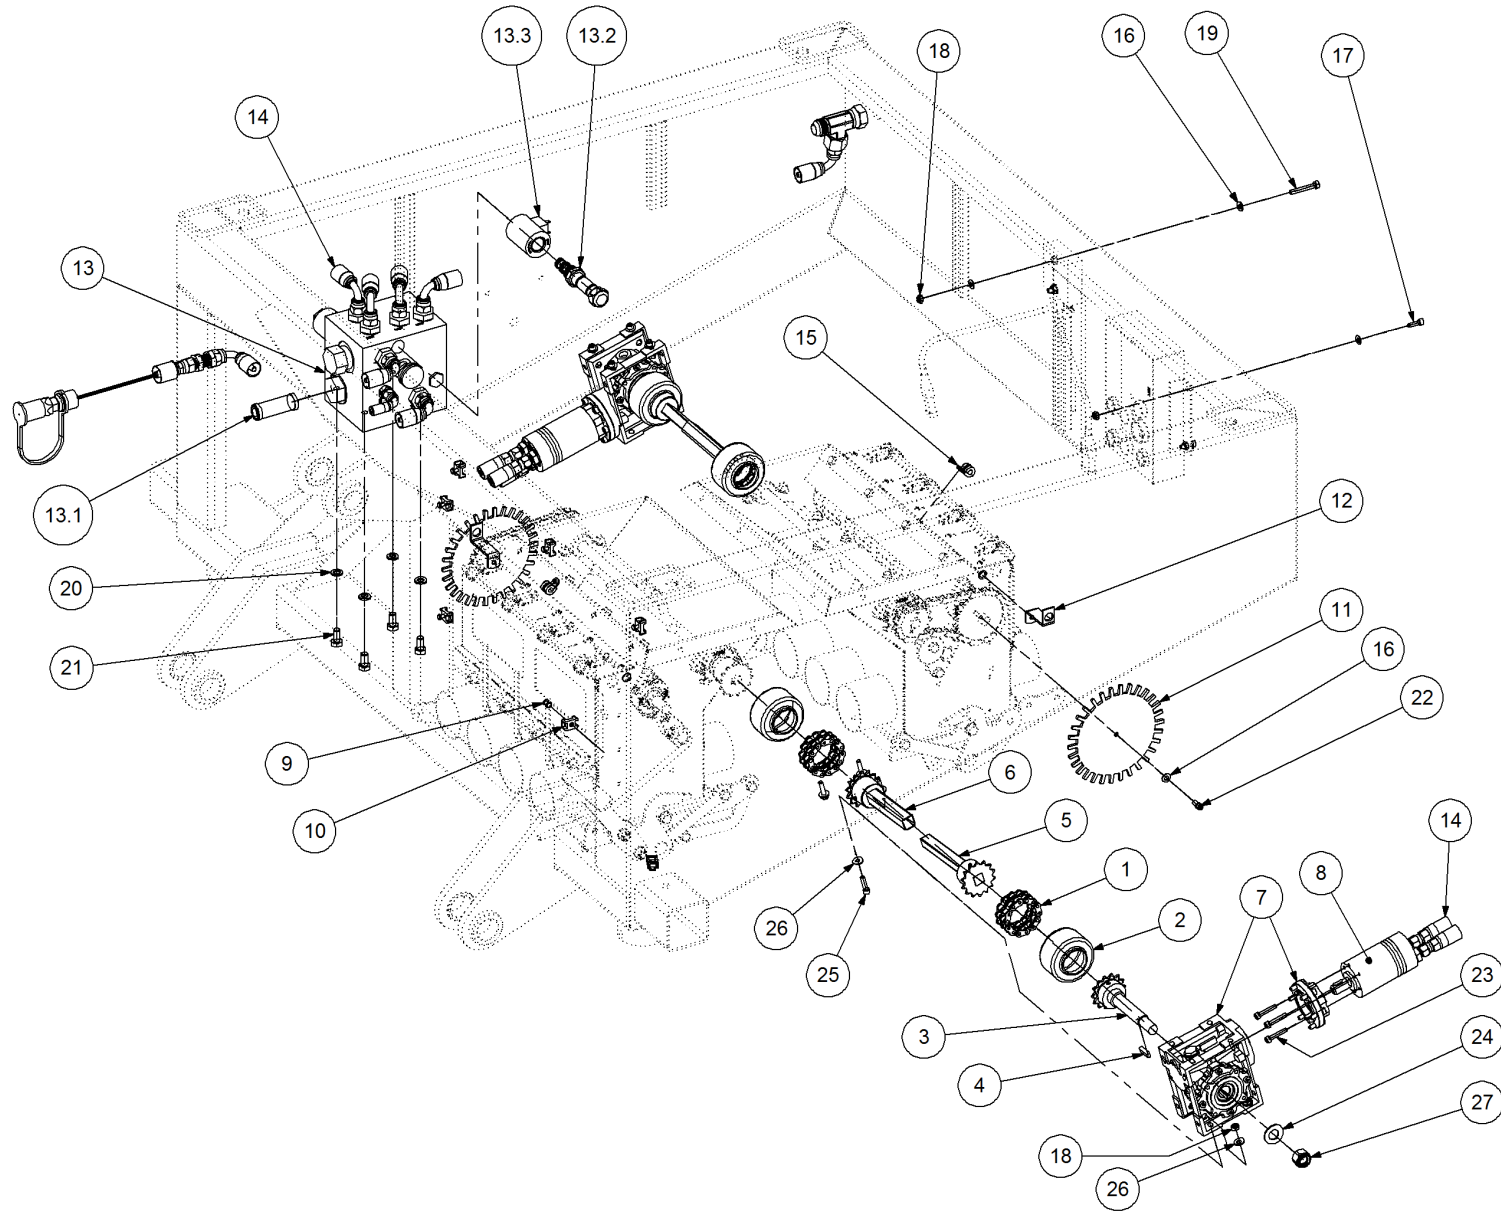

P/N 290104210 Drive Kit - Hydraulic Drive

P/N 290104210 Drive Kit - Hydraulic Drive

Key	Part Number	Description	Qty
1	125412120	Chain 1/2" BS Duplex 13L	4
2	131000004	Chain Boot	4
3	290000018	Drive Shaft w/- Sprocket - 135 Lg	2
4	184006006	Key 6 x 6 x 25 Lg	2
5	290000007	Drive Shaft w/- Sprocket - 170 Lg	2
6	290000009	Drive Tube w/- Sprocket - 150 Lg	2
7	130040101	Gearbox - Ratio 10:1	2
8	158151082	Motor - Hydraulic	2
9	094105000	Pop Rivet 3/16" Steel	7
10	115001512	Cable Clamp	7
11	208000001	Sensor Disc - 30T	2
12	208400144	Sensor Bracket	2
13	158689091	Flow Control w/- Filter	1
13.1	159001210	Filter Element suits Flow Control - Drive Kit	1
13.2	158689092	Valve	2
13.3	158689093	Coil	2
14	150104140	Hydraulic Hose & Fittings Kit	1
15	115001350	Cable Clamp 10mm	2
16	035106151	Flat Washer 1/4" ID	10
17	010106019	Cap Screw 1/4" UNC x 3/4"	4
18	030130061	Nut 1/4" UNC Nyloc	14
19	000060455	Bolt Hex Hd 1/4" UNC x 1-3/4"	2
20	086110000	Spring Washer 10 ID	4
21	050100208	Bolt Hex Hd M10 x 20	4
22	010106012	Cap Screw 1/4" UNC x 1/2"	2
23	060106030	Cap Screw M6 x 30	6
24	035116351	Flat Washer 5/8" ID	2
25	010106025	Cap Screw 1/4" UNC x 1"	8
26	035106161	Flat Washer 1/4" ID	16
27	030130161	Nut 5/8" UNC Nyloc	2

Key	Part Number	Description	Qty