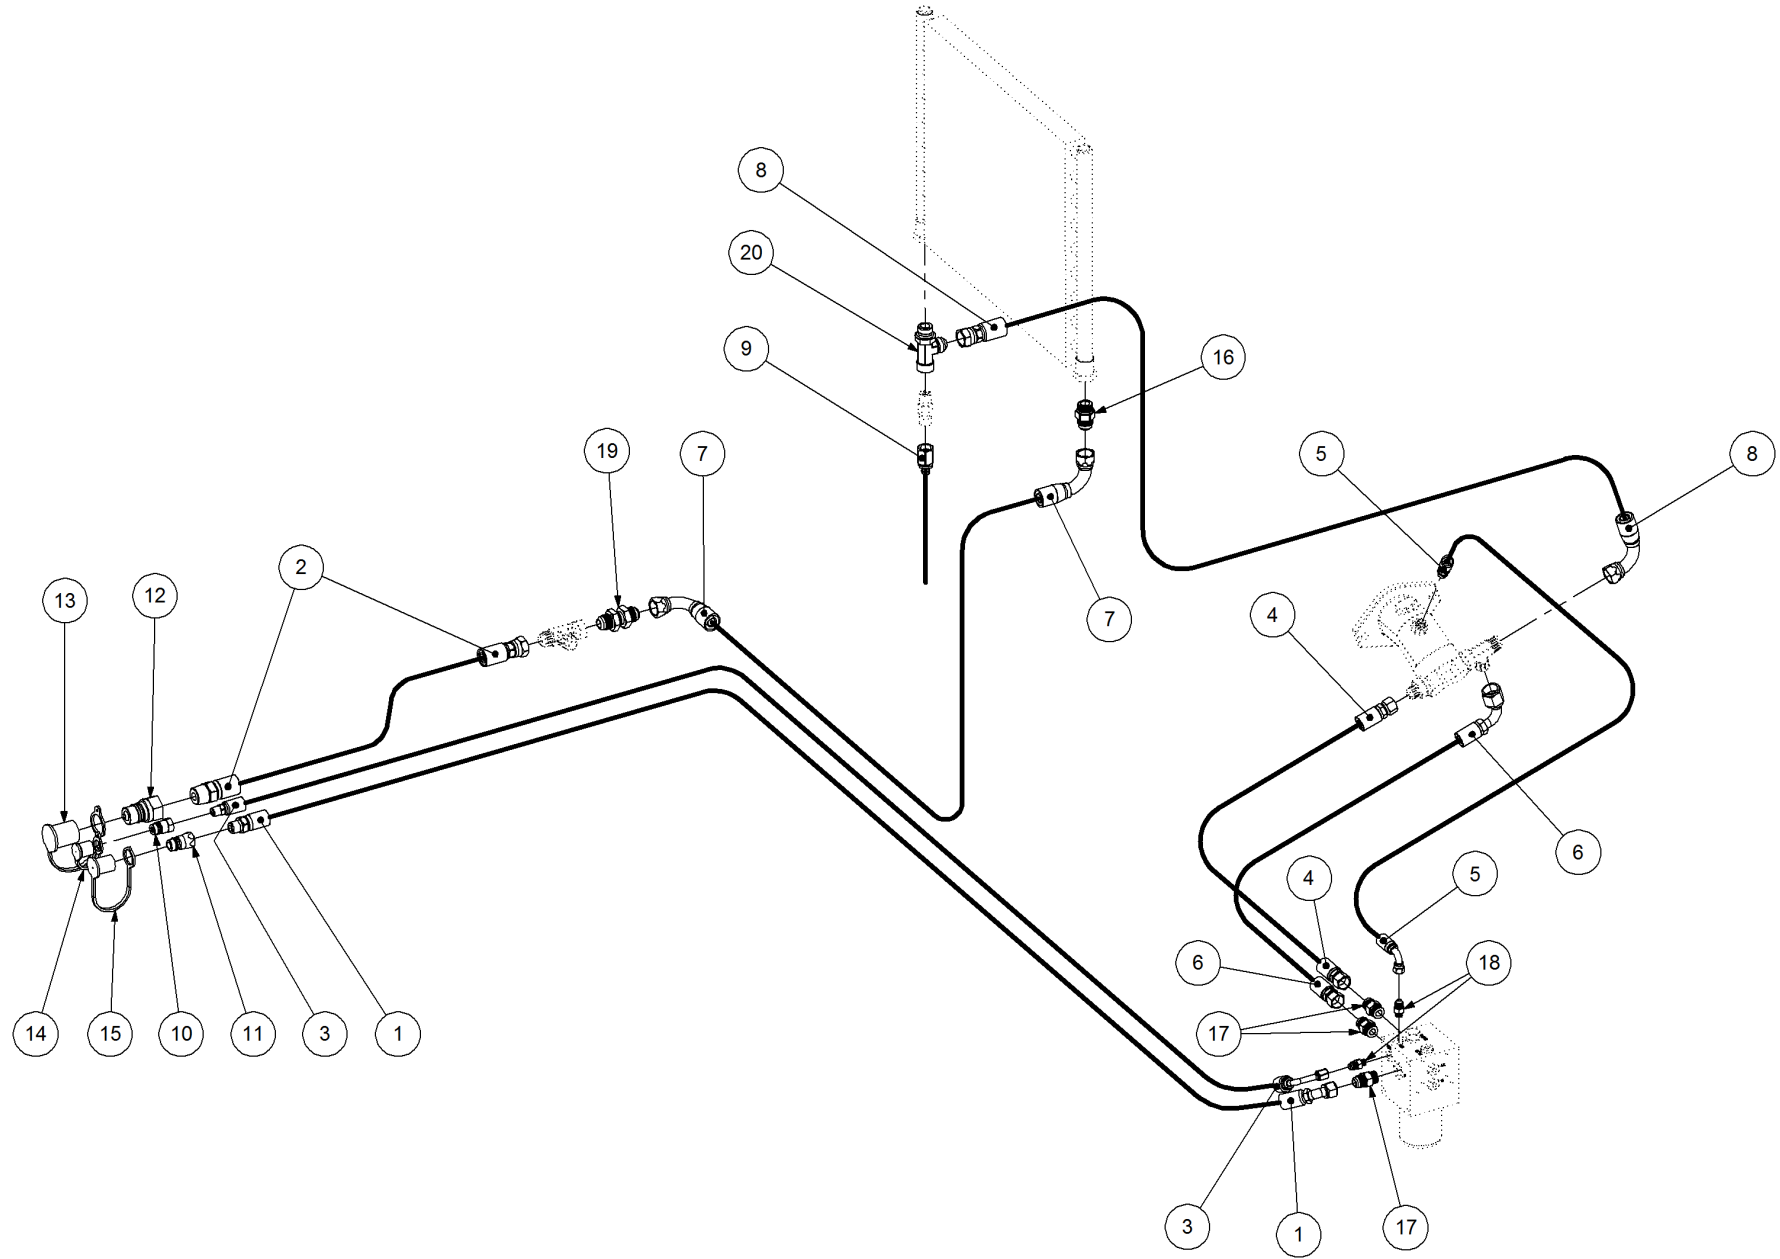

P/N 150103330 Hydraulic Hose & Fittings Kit

P/N 150103330

Hydraulic Hose & Fittings Kit

Key	Part Number	Description	Qty
1	151103331	Hyd Hose 5/8" DWB x 3279 Lg	1
2	151103332	Hyd Hose 3/4" SWB x 1988 Lg	1
3	151103333	Hyd Hose 3/8" SWB x 3260 Lg	1
4	151103334	Hyd Hose 5/8" DWB x 676 Lg	1
5	151103335	Hyd Hose 3/8" SWB x 658 Lg	1
6	151103336	Hyd Hose 5/8" DWB x 759 Lg	1
7	151103337	Hyd Hose 3/4" SWB x 714 Lg	1
8	151608316	Hyd Hose 3/4" SWB x 1301 Lg	1
9	151608318	Hyd Hose 1/2" SFB x 1064 Lg	1
10	1524010-3P	Coupling Q/R Male (poppet) - 3/8" NptF	1
11	1528010-4	Coupling Q/R Male - 1/2" NptF	1
12	1524010-6PBSPP	Coupling Q/R Male - 1" BspF	1
13	1525209-6	Dust Cap - 1"	1
14	1525209-3M	Dust Cap - 3/8"	1
15	1525209-4M	Dust Cap - 1/2"	1
16	15212F5OX-S	Fitting - Connector 1-1/16" JicM x 1-1/16" UnoM	1
17	15210F5OX-S	Fitting - Connector 7/8" JicM x 7/8" UnoM	3
18	1526F5OX-S	Fitting - Connector 9/16" JicM x 9/16" UnoM	2
19	15212WTX-WLN-S	Fitting - Bulkhead 1-1/16" JicM	1
20	152JB7037	Fitting - Tee 1/2" BspF x 1-1/16" JicM x 1-1/16" UnoM	1

Key	Part Number	Description	Qty