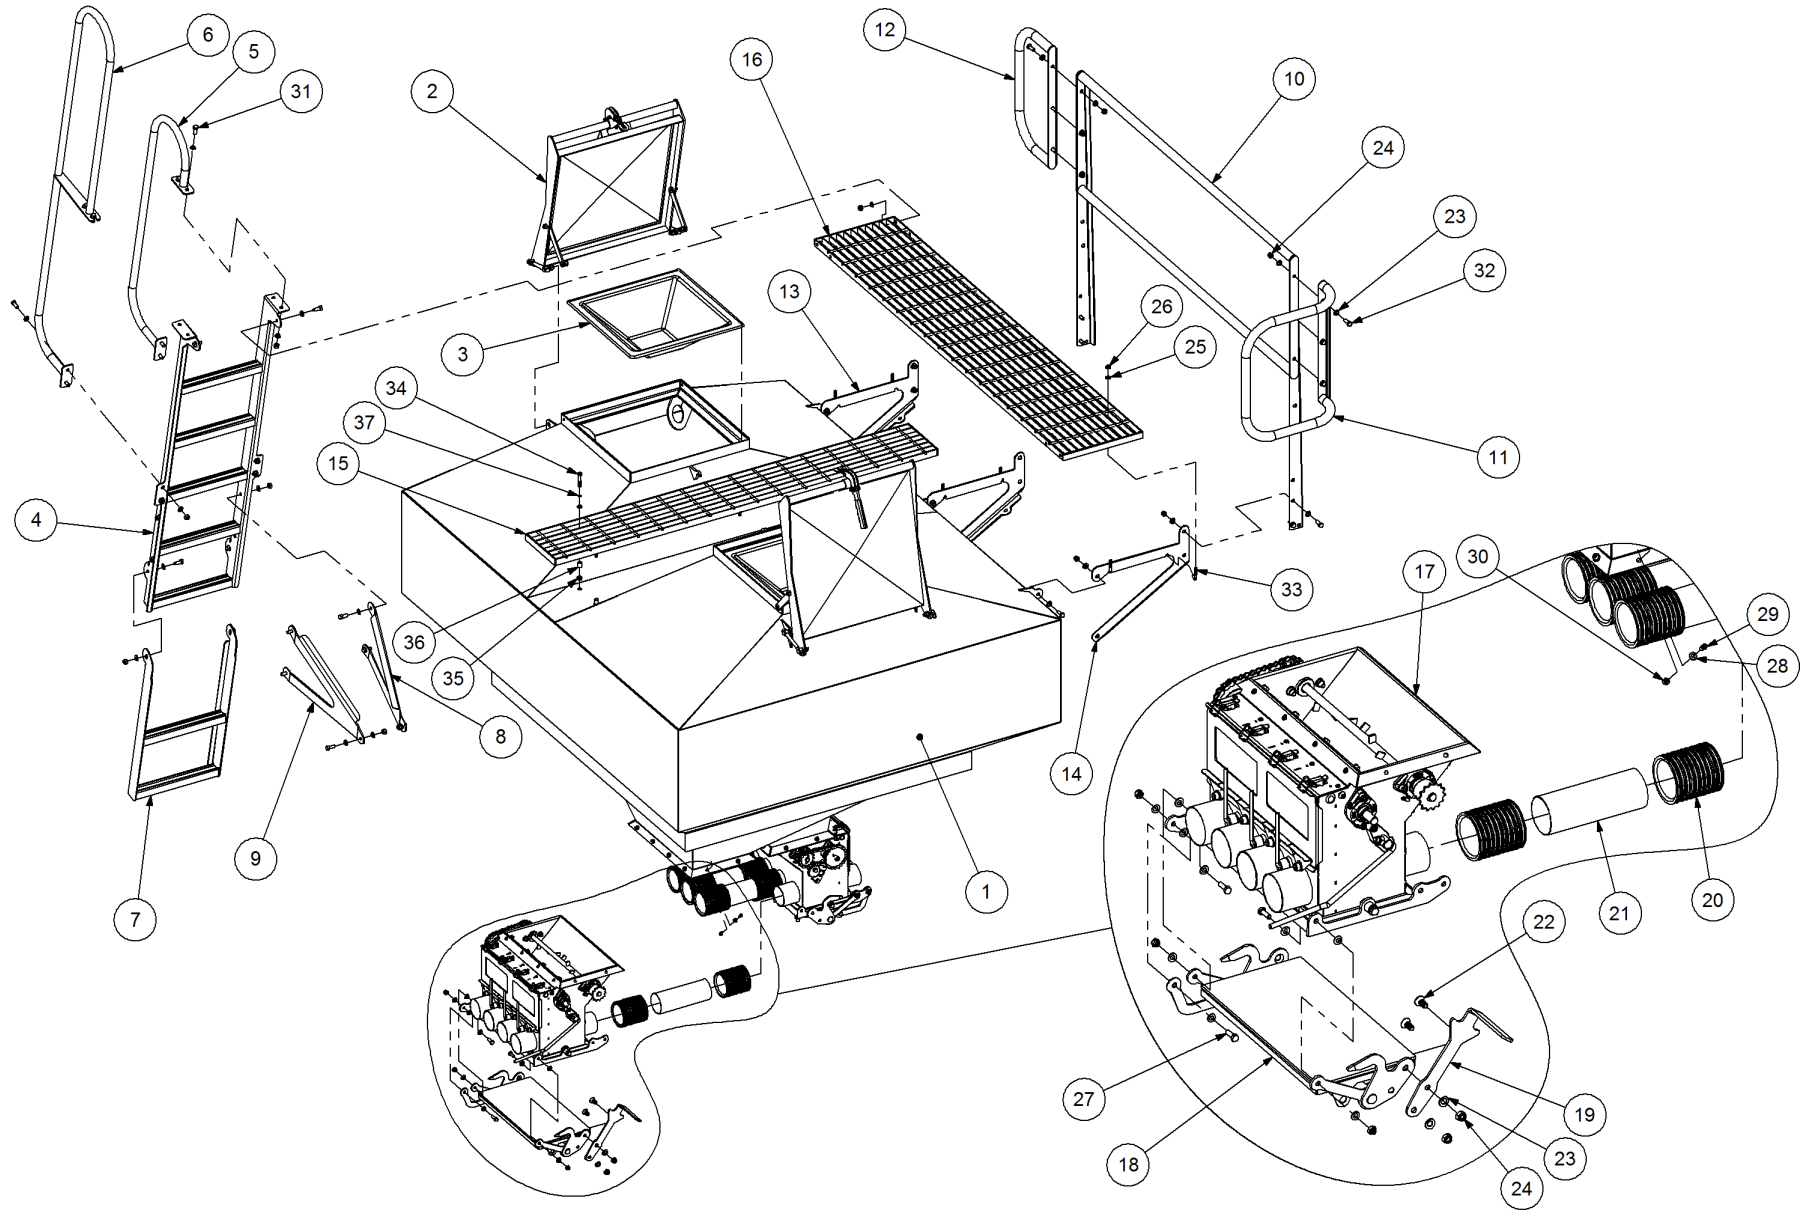

P/N 200252000

Bin Assembly - 2500 2 Bin

Key	Part Number	Description	Qty
1	200252001	Bin - 2500 2 Bin	1
2	203150000	Lid Assy - Medium	2
3	203155001	Wire Basket	2
4	202300001	Ladder	1
5	202300011	Ladder Handrail	1
6	202300012	Ladder Handrail - Extended	1
7	202450001	Ladder Extension - 2 Step	1
8	202300017	Ladder Support - LH	1
9	202300018	Ladder Support - RH	1
10	204200006	Handrail	1
11	206602052	Handrail End - Return	1
12	206602053	Handrail End - Straight	1
13	204200002	Walkway Bracket - RH	2
14	204200001	Walkway Bracket - LH	1
15	193213160	Walkway Panel	1
16	193333180	Walkway Panel	1
17	208400001	Metering Unit Assy - 4 Way (less Bottom Door)	2
18	208400023	Bottom Door & Shaft - 4 Way	2
19	208400065	Metering Unit Bottom Door Handle	2
20	208000090	Joiner Hose	8
21	208000220	Metering Unit Flow Thru Tube	4
22	062110025	Cap Screw Csk Hd M10 x 25	4
23	085110000	Flat Washer 10 ID	72
24	080121000	Nut M10 Nyloc	38
25	085108000	Flat Washer 8 ID	30
26	080120800	Nut M8 Nyloc	12
27	050080258	Bolt Hex Hd M8 x 25	6
28	035106151	Flat Washer 1/4" ID	24
29	010106012	Cap Screw 1/4" UNC x 1/2"	24
30	030110061	Nut 1/4" UNC	16
31	050100258	Bolt Hex Hd M10 x 25	28
32	050100308	Bolt Hex Hd M10 x 30	6

Key	Part Number	Description	Qty
33	057080000	J Bolt M8	6
34	000080505	Bolt Hex Hd 5/16" UNC x 2"	6
35	030170081	Nut 5/16" UNC Huck	6
36	208400089	Latch Bearing Spacer	6
37	086108000	Spring Washer 8 ID	6