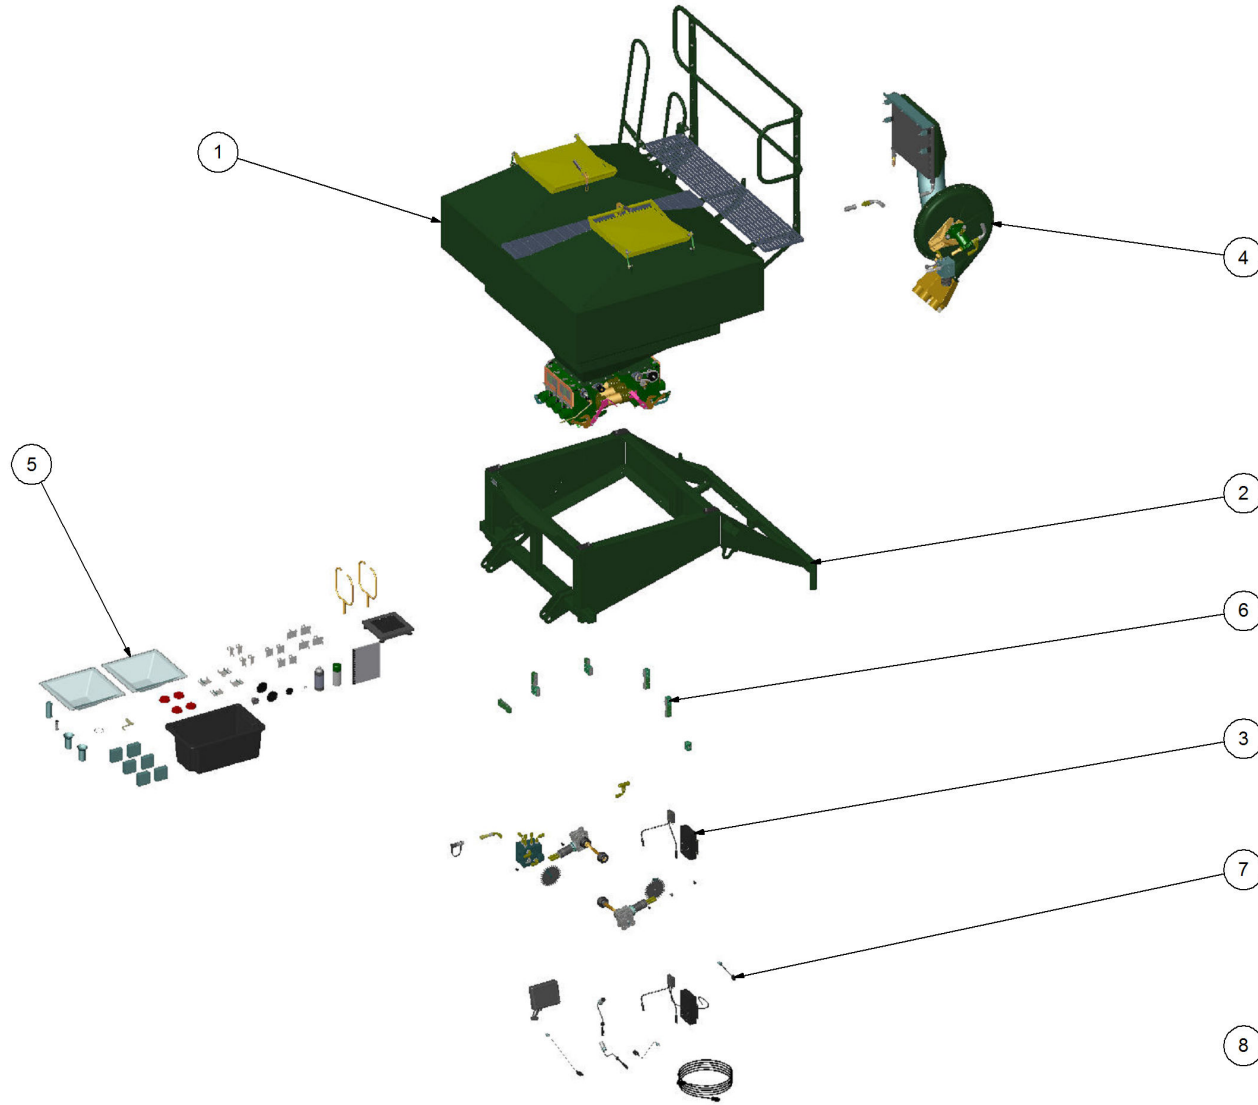

# Parts Manual

FM - Front Mounted Air Seeder

02500 FM2

## 2500 FM 2 Bin Air Seeder

Key	Part Number	Description	Code
1	200252000	Bin Assembly - 2500 2 Bin	(Std)
2	210202035	Chassis Kit - FM 2 Bin	(Std)
3	290104210	Drive Kit - Hydraulic Drive	(Std)
3	290104350	Drive Kit - Electric Drive	(Opt)
4	250000028	Blower Kit - Rexroth	(Std)
4	250000016	Blower Kit - Volvo	(Opt)
5	291400008	Dispatch Kit - Hydraulic Drive	(Std)
5	291400007	Dispatch Kit - Electric Drive	(Opt)
6	156590022	Stauff Clamp Kit	(Std)
7	290103003	Monitor & Harness Kit - Eagle 2 Bin w/- Hyd Drive	(Std)
7	290102377	Monitor & Harness Kit - Eagle 2 Bin w/- Electric Drive	(Opt)
7	290103102	Monitor & Harness Kit - X20 2 Bin w/- Hyd Drive	(Opt)
8	196525002	Decal '2500 FM2' Simplicity 450 x 125mm	(Std)
8	196042512	Decal - Assorted Instructions	(Std)
8	196015020	Decal 'Wheat Sheaf Logo' 150 x 200	(Std)