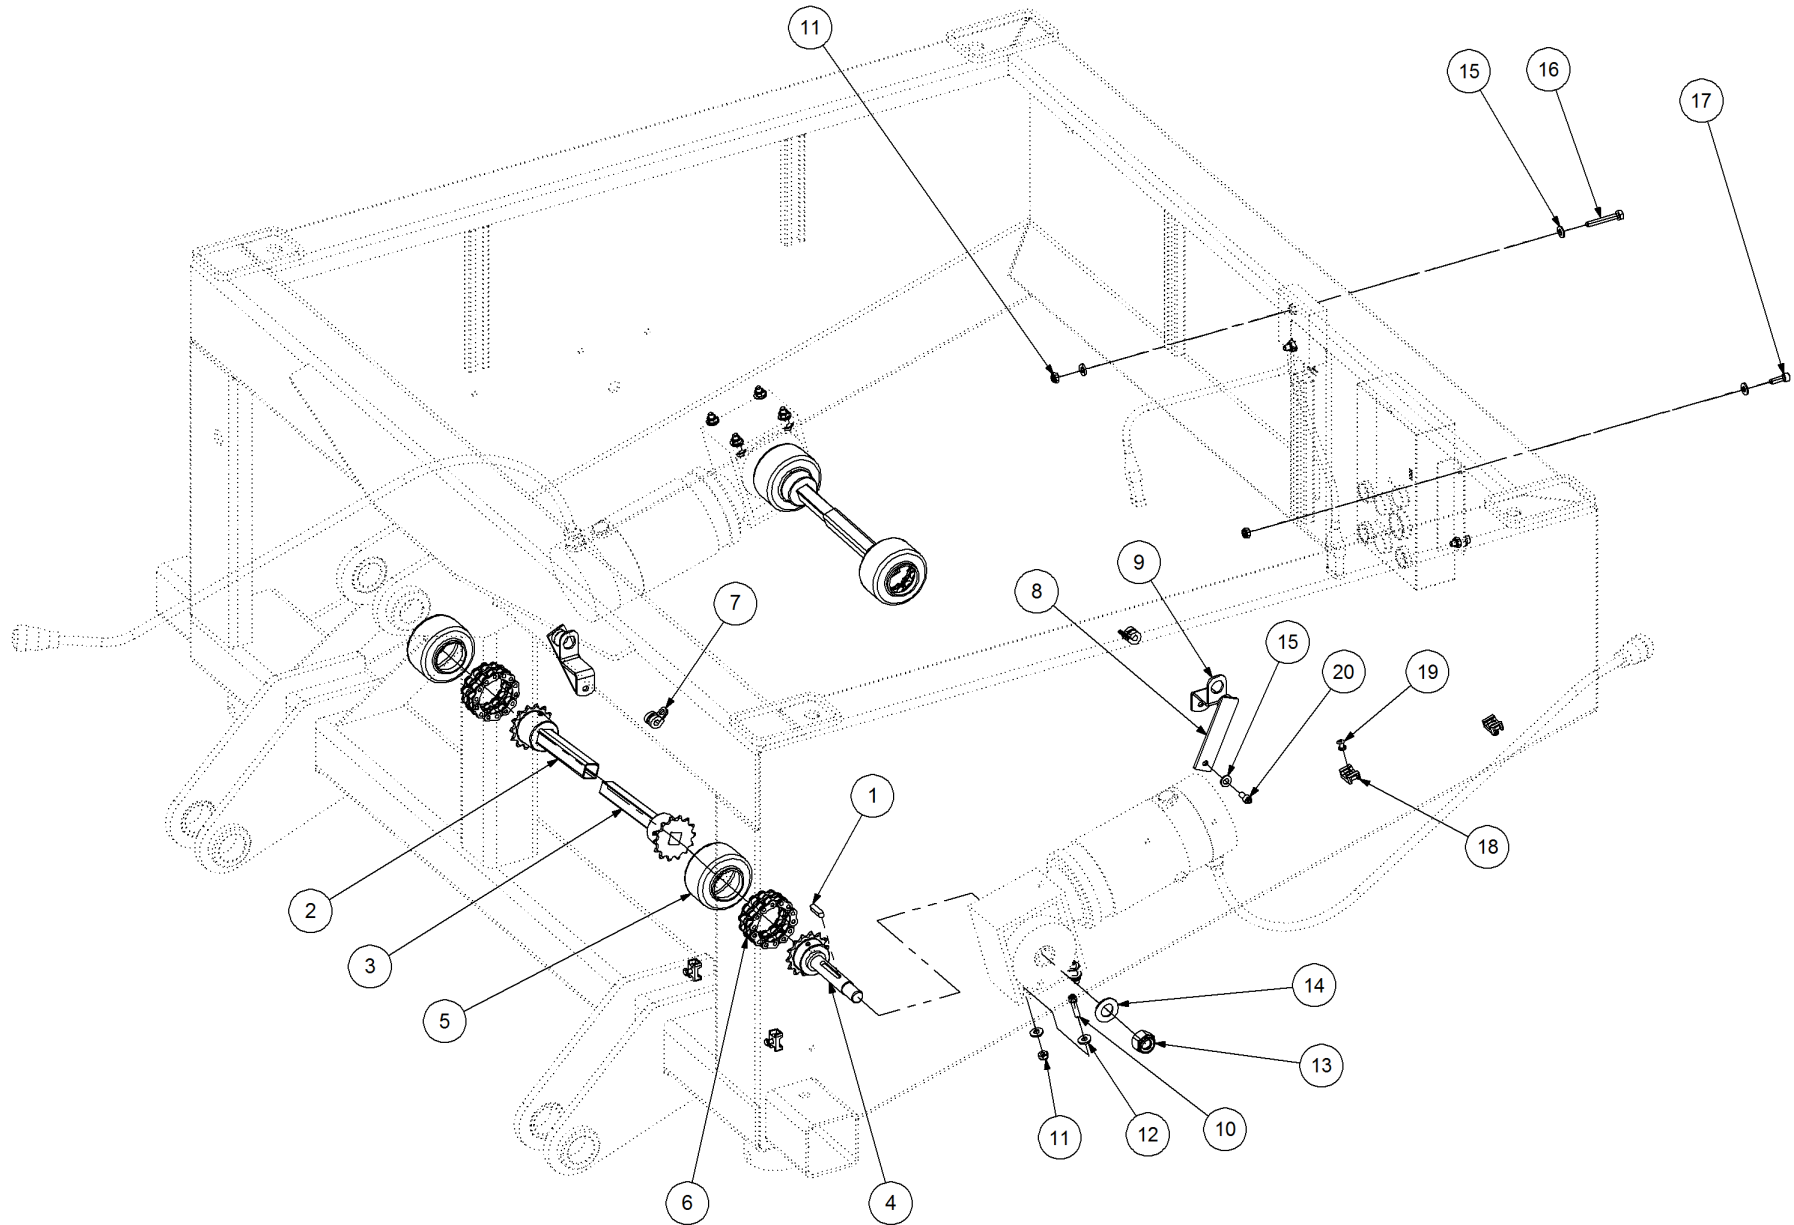

P/N 290104350 Drive Kit - Electric Drive

Key	Part Number	Description	Qty
1	184006006	Key 6 x 6 x 25 Lg	2
2	290000009	Drive Tube w/- Sprocket - 150 Lg	2
3	290000007	Drive Shaft w/- Sprocket - 170 Lg	2
4	290000005	Input Shaft	2
5	131000004	Chain Boot	4
6	125412120	Chain 1/2" BS Duplex 13L	4
7	115001350	Cable Clamp 10mm	2
8	208400142	Mount Plate - Single Magnet	2
9	208400140	Sensor Bracket - KEE	2
10	010106025	Cap Screw 1/4" UNC x 1"	8
11	030130061	Nut 1/4" UNC Nyloc	14
12	035106161	Flat Washer 1/4" ID	16
13	030130161	Nut 5/8" UNC Nyloc	2
14	035116351	Flat Washer 5/8" ID	2
15	035106151	Flat Washer 1/4" ID	10
16	000060455	Bolt Hex Hd 1/4" UNC x 1-3/4"	2
17	010106019	Cap Screw 1/4" UNC x 3/4"	4
18	115001512	Cable Clamp	4
19	094105000	Pop Rivet 3/16" Steel	4
20	010106012	Cap Screw 1/4" UNC x 1/2"	2

Key	Part Number	Description	Qty