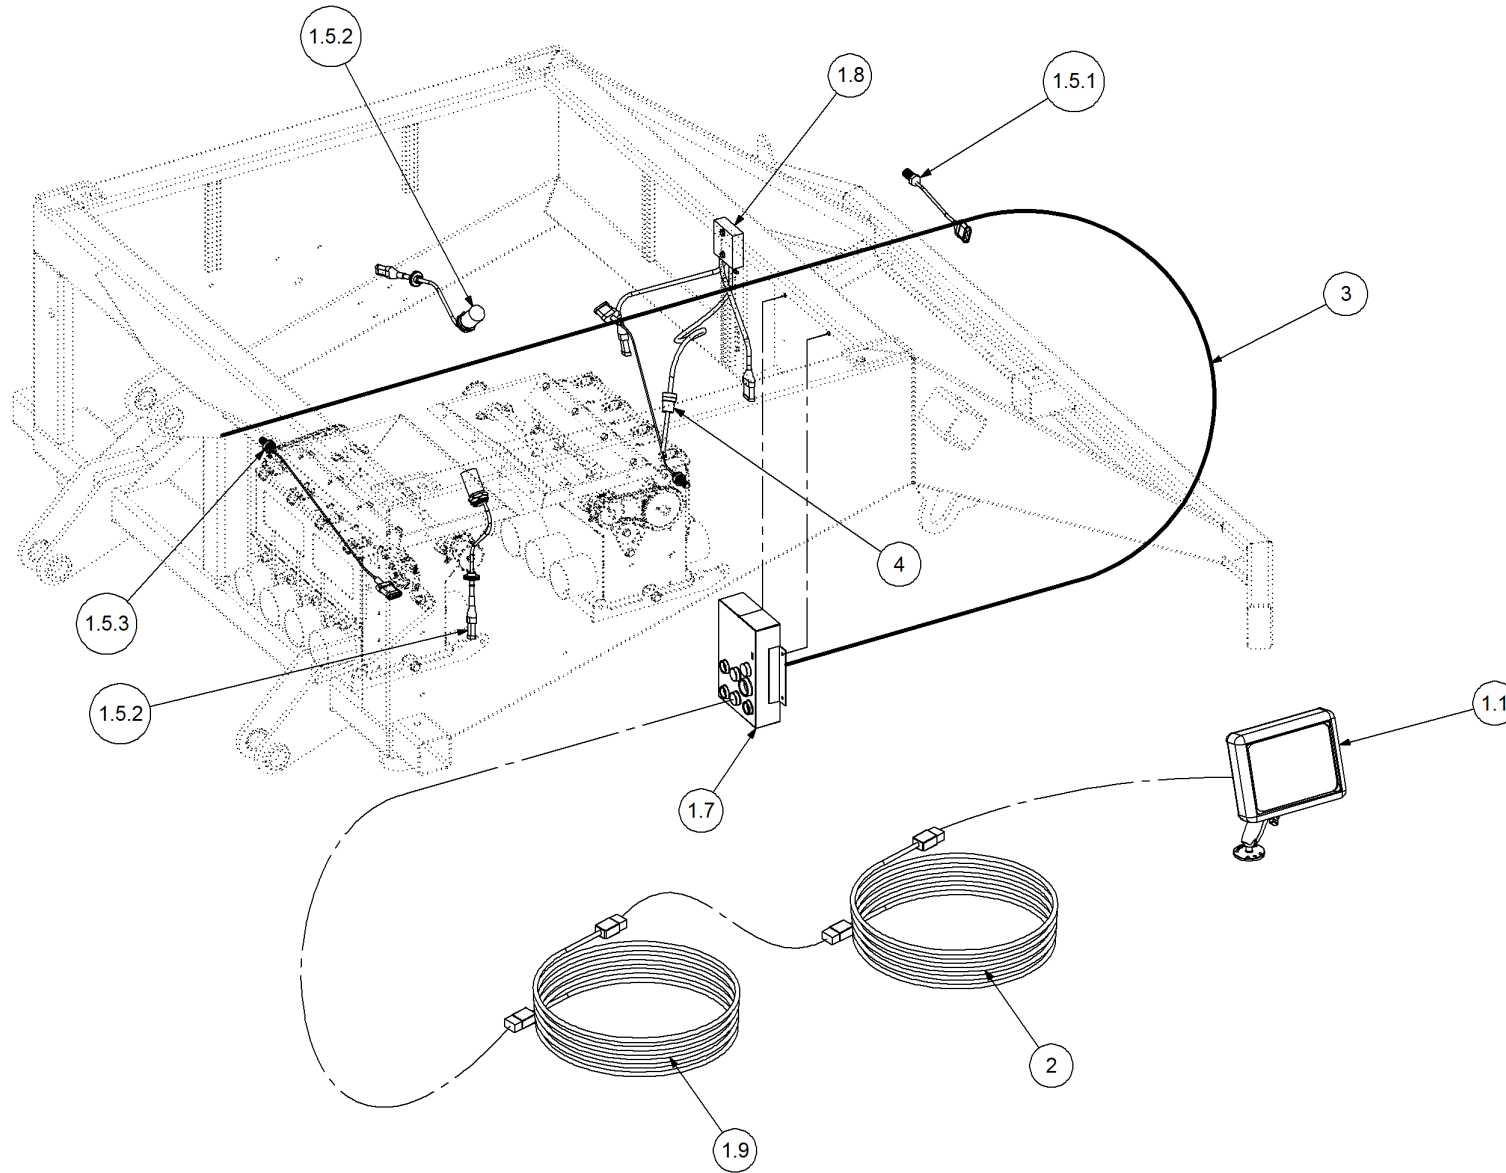

P/N 290103102 Monitor & Harness Kit - X20 2 Bin w/- Hyd Drive

Key	Part Number	Description	Qty
1	116103102	Monitor - X20 2 Bin (Hydraulic Drive)	1
1.1	116409054	Console Kit - X20	1
1.2	116101677	Receiver - GPS	1
1.3	116101507	Harness - Modem	1
1.4	116103017	Power Adaptor - GPS	1
1.5	116401884	Sensor Kit - 2 Bin	1
1.5.1	116900755	Sensor - Fan	1
1.5.2	116900667	Sensor Kit - Bin Level	2
1.5.3	116701798	Sensor - Speed	2
1.6	116400921	Interface - X10 / X15 ECU	1
1.7	116101525	Multi Drive Electronic Control Unit (MDECU) 2 Bin	1
1.8	116900267	Sensor Kit - Fan Pressure	1
1.9	116701977	Harness - 4.0m Extension	1
1.10	116103027	Harness - Hydraulic Drive	1
1.11	116103023	Antenna - GPS	1
2	116700464	Harness - Tractor	1
3	116700452	Harness - 2 Bin	1
4	159421608	Filter	1

Key	Part Number	Description	Qty