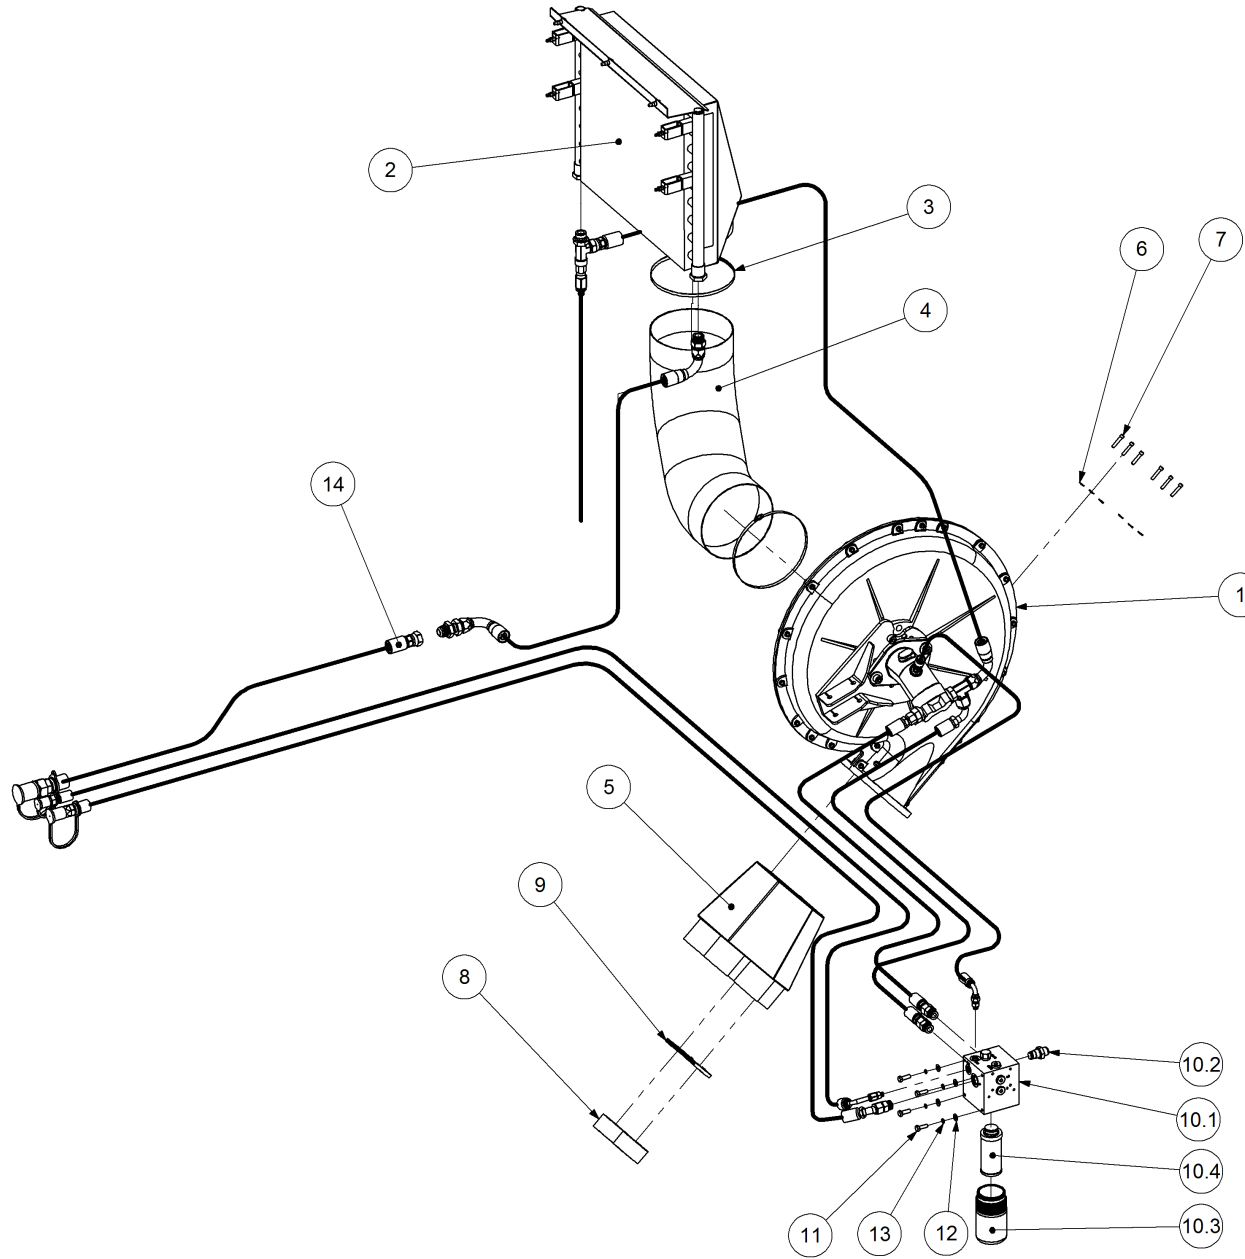

P/N 25000028 Blower Kit - Rexroth

P/N 250000028 Blower Kit - Rexroth

Key	Part Number	Description	Qty
1	251902000	Blower - Rexroth	1
2	205600011	Cooler Assy	1
3	101178229	Hose Clamp - 178 - 229	2
4	205001000	Hose - 8" Nyladuct	1
5	259602000	Blower Outlet - 6 Outlet	1
6	035106151	Flat Washer 1/4" ID	6
7	010106032	Cap Screw 1/4" UNC x 1-1/4"	6
8	197000762	Blank Off Cap 3" Black	2
9	101070090	Hose Clamp - Tridon 70 - 90	2
10	254000002	Anti Cavity Manifold	1
10.1	161000003	Anti Cavity Manifold	1
10.2	161000005	HI-VT Indicator	1
10.3	254000001	Filter Bowl	1
10.4	159424400	Filter Element suits Anti Cavity Manifold - Blower Kit	1
11	050080258	Bolt Hex Hd M8 x 25	4
12	085108000	Flat Washer 8 ID	4
13	086108000	Spring Washer 8 ID	4
14	150103330	Hydraulic Hose & Fittings Kit	1

Key	Part Number	Description	Qty