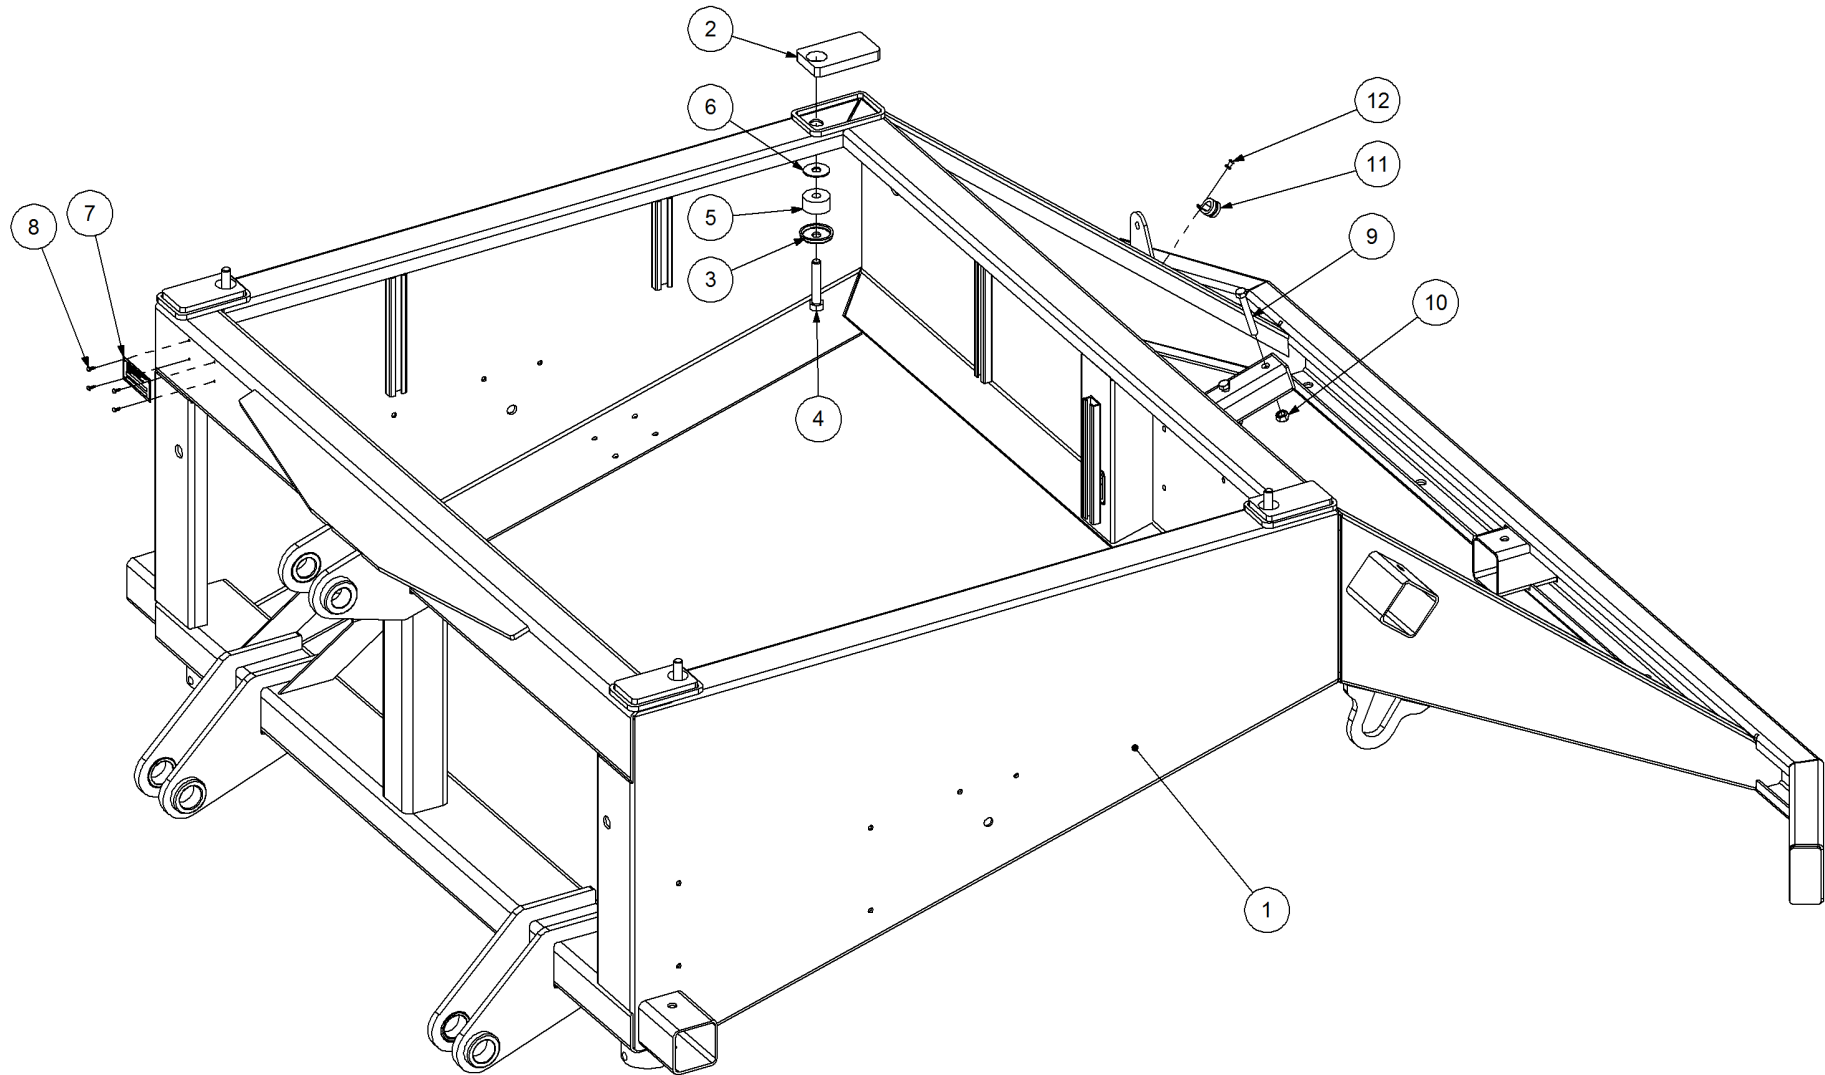

P/N 210202035

Chassis Kit - FM 2 Bin

Key	Part Number	Description	Qty
1	210202001	Chassis - FM 2 Bin	1
2	219001002	Bin Pad - End Hole	4
3	219000001	Cupped Washer	4
4	000130705	Bolt Hex Hd 1/2" UNC x 2-3/4"	4
5	197401320	Bin Rubber - 13 ID x 40 OD x 20	4
6	035101238	Flat Washer 1/2" ID	4
7	196008038	Serial Number Plate	1
8	059610000	Drive Screw 6g x 3/8"	4
9	000100755	Bolt Hex Hd 3/8" UNC x 3"	2
10	030130101	Nut 3/8" UNC Nyloc	2
11	115001351	Cable Clamp 18mm	1
12	094105000	Pop Rivet 3/16" Steel	1

Key	Part Number	Description	Qty