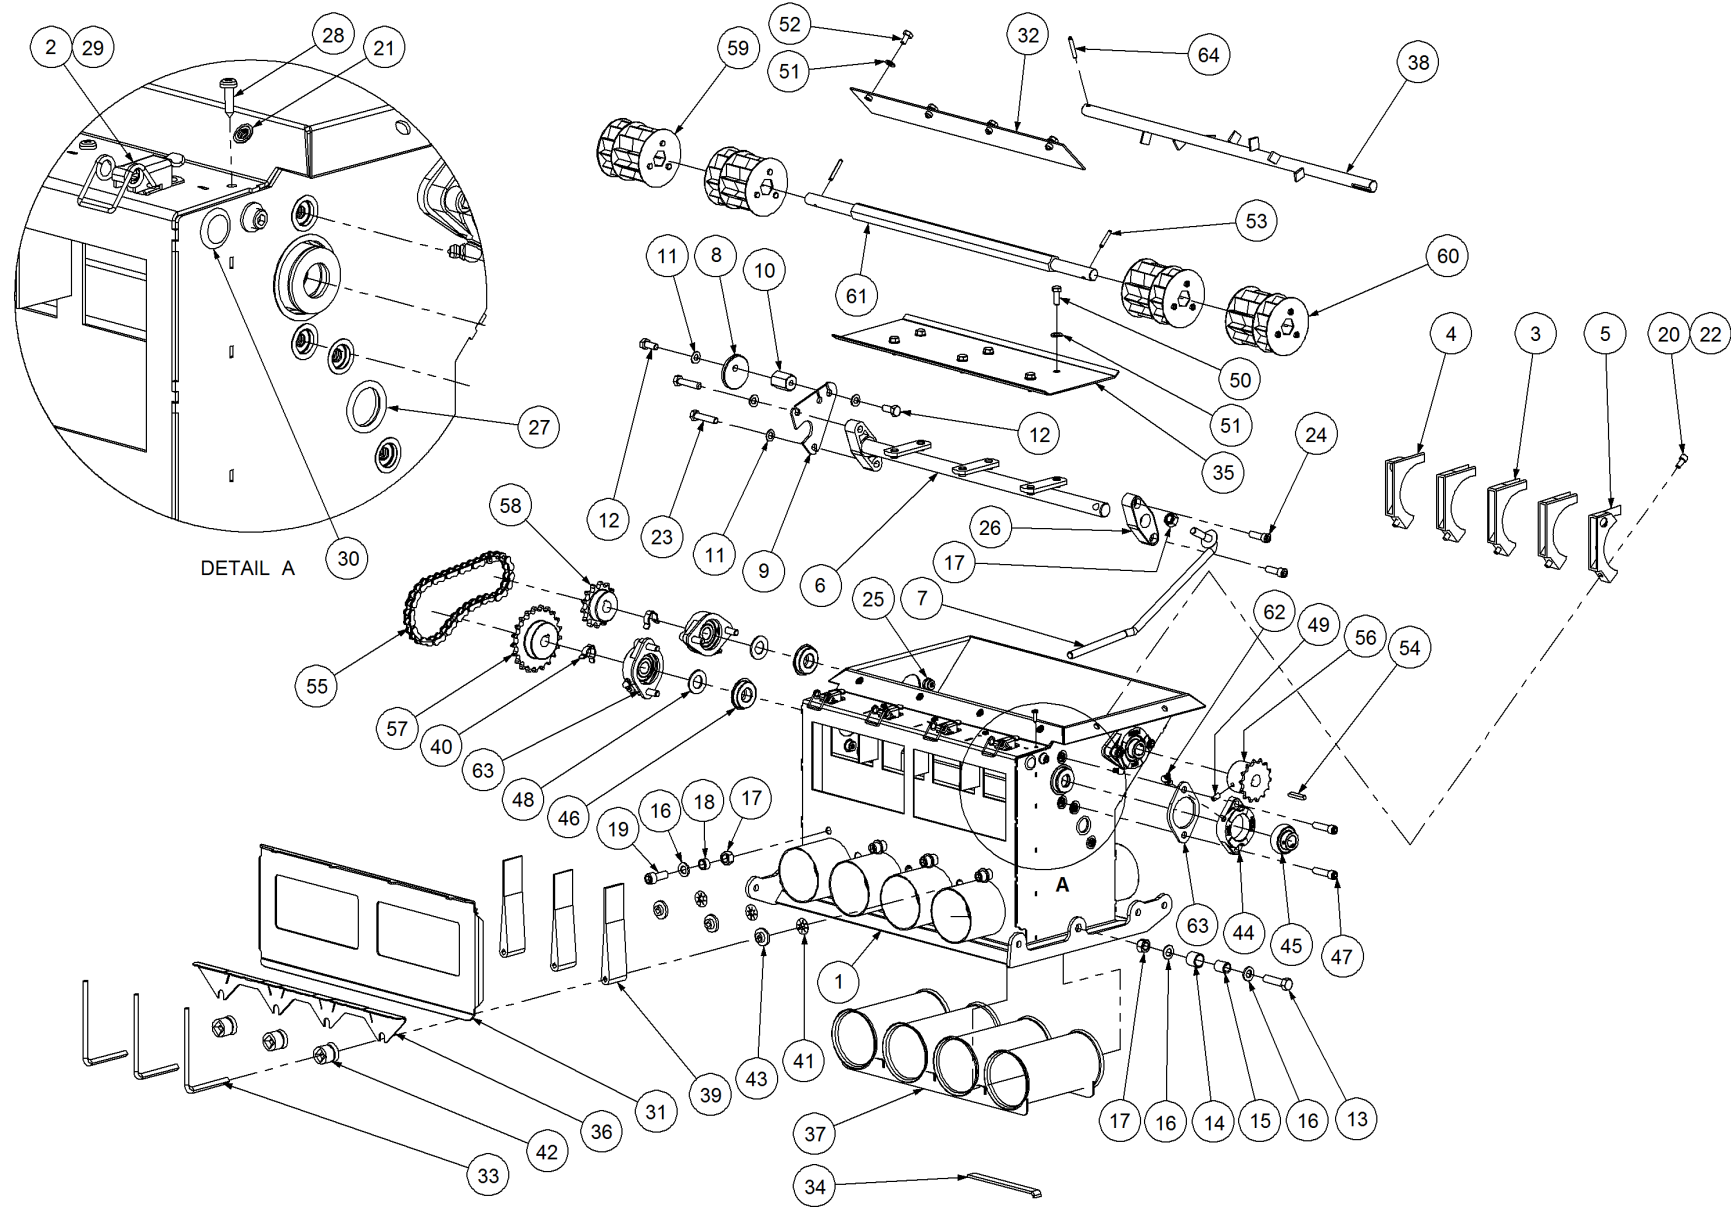

P/N 208400001 Metering Unit Assy - 4 Way (less Bottom Door)

P/N 208400001 Metering Unit Assy - 4 Way (less Bottom Door)

Key	Part Number	Description	Qty	Key	Part Number	Description	Qty
1	208400002	Metering Unit Body - 4 Way	1	33	208400101	Vane Handle	3
2	193020504	Over Centre Clamp	4	34	208400073	Clip - Flow Through Tube	1
3	208400126	Spool Divider	3	35	208400047	Cleanout Door - 4 Way	1
4	208400128	Spool Divider - LH	1	36	208400075	Indent Plate - Vane Lever - 4 Way	1
5	208400127	Spool Divider - RH	1	37	208400071	Flow Through Tube	1
6	208400054	Cleanout Door Shaft - 4 Way	1	38	208400081	Agitator Shaft - 4 Way	1
7	208400051	Cleanout Door Handle	1	39	193008851	Vane - Metering Unit	3
8	208400061	Chain Tensioner Block	1	40	193003765	Retainer Clip - Sprocket	2
9	208400062	Chain Tensioner Bracket	1	41	193001761	Retainer Clip	3
10	208400064	Chain Tensioner Spacer	1	42	208400125	Seal Assy	3
11	035108161	Flat Washer 5/16" ID	4	43	137308858	Bush 8mm	3
12	000080195	Bolt Hex Hd 5/16" UNC x 3/4"	2	44	136520300	Bearing Housing	4
13	000100385	Bolt Hex Hd 3/8" UNC x 1-1/2"	2	45	135320210	Bearing - 5/8" ID	4
14	208400077	Latch Bearing	2	46	197161687	Seal 5/8" ID	4
15	208400089	Latch Bearing Spacer	2	47	010208032	Cap Screw 5/16" BSW x 1-1/4"	8
16	035110191	Flat Washer 3/8" ID	8	48	035316320	Flat Washer 5/8" ID S/Steel	4
17	030130101	Nut 3/8" UNC Nyloc	7	49	013110613	Grub Screw 1/4" UNC x 1/2"	1
18	208400076	Indent Plate Spacer - 4 Way	4	50	000060195	Bolt Hex Hd 1/4" UNC x 3/4"	6
19	010110025	Cap Screw 3/8" UNC x 1"	4	51	035106151	Flat Washer 1/4" ID	12
20	010106012	Cap Screw 1/4" UNC x 1/2"	7	52	000060135	Bolt Hex Hd 1/4" UNC x 1/2"	4
21	030170061	Nut 1/4" UNC Huck	9	53	090105025	Roll Pin 3/16" x 1"	1
22	030130061	Nut 1/4" UNC Nyloc	2	54	182047430	Key 4.75 x 4.75 x 30 Lg	1
23	000080385	Bolt Hex Hd 5/16" UNC x 1-1/2"	2	55	125140211	Chain Assy 1/2" AS (35 L + CL)	1
24	010208025	Cap Screw 5/16" BSW x 1"	2	56	290000032	Sprocket (Plastic) 1/2" BS x 14T - 5/8" ID	1
25	030170081	Nut 5/16" UNC Huck	12	57	126132106	Sprocket (Plastic) 1/2" BS x 21T - 5/8" ID	1
26	137308846	Bush	2	58	126150142	Sprocket (Plastic) 1/2" BS x 14T w/- Drive Groove	1
27	197192535	O'Ring 3/4" ID x 1" OD x 0.139"	2	59	208400093	Spool Assembly - RH	2
28	009408000	Screw 8g x 5/8"	5	60	208400092	Spool Assembly - LH	2
29	094303000	Pop Rivet 1/8" S/Steel	8	61	208400100	Spool Shaft - 4 Way	1
30	197000127	Blank Off Plug	2	62	111206675	Grease Nipple 1/4" UNF - 67.5°	4
31	208400110	Inspection Window & Seal	1	63	197001626	Gasket (Small) - Bearing	4
32	208400120	Spool Cover Plate	1	64	090105032	Roll Pin 3/16" x 1-1/4"	2