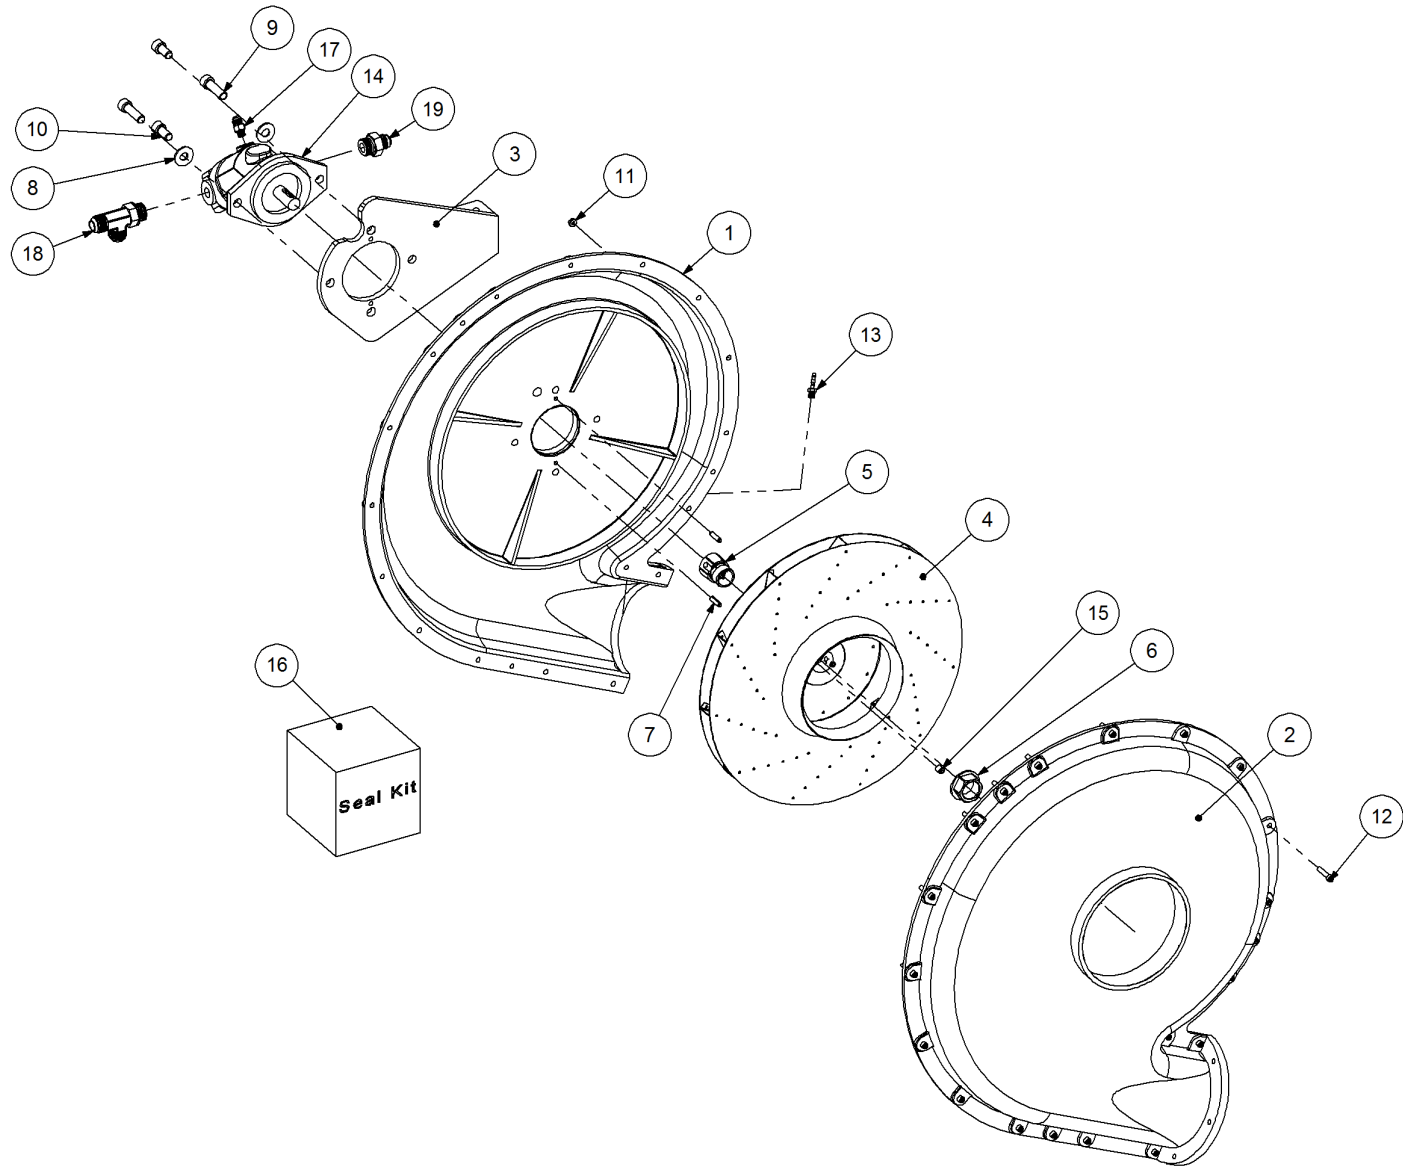

Key	Part Number	Description	Qty
-----	-------------	-------------	-----

**P/N 251902000 Blower - Rexroth**

Key	Part Number	Description	Qty
1	259000006	Blower Housing - Drive Side	1
2	259000003	Blower Housing - Intake Side	1
3	259000021	Blower Mount	1
4	259000010	Blower Impeller	1
5	259000032	Blower Taper Bush - 20mm	1
6	259000030	Blower Taper Bush Nut	1
7	090106025	Roll Pin 1/4" x 1"	2
8	035113250	Flat Washer 1/2" ID	2
9	010113045	Cap Screw 1/2" UNC x 1-3/4"	2
10	010113025	Cap Screw 1/2" UNC x 1"	2
11	030130061	Nut 1/4" UNC Nyloc	20
12	010106032	Cap Screw 1/4" UNC x 1-1/4"	20
13	106030302	Fitting - Connector 3/16" BspM x 1/8" Hose	1
14	259000052	Hydraulic Motor - Rexroth	1
15	013121012	Grub Screw 3/8" UNC x 1/2" (Oval)	2
16	158823508	Seal Kit suits Rexroth	1
17	1526F5OX-S	Fitting - Connector 9/16" JicM x 9/16" UnoM	1
18	15212R5OX-S	Fitting - Tee 1-1/16" JicM x 1-1/16" JicM x 1-1/16" UnoM	1
19	15210-12F5OX-S	Fitting - Connector 7/8" JicM x 1-1/16" UnoM	1