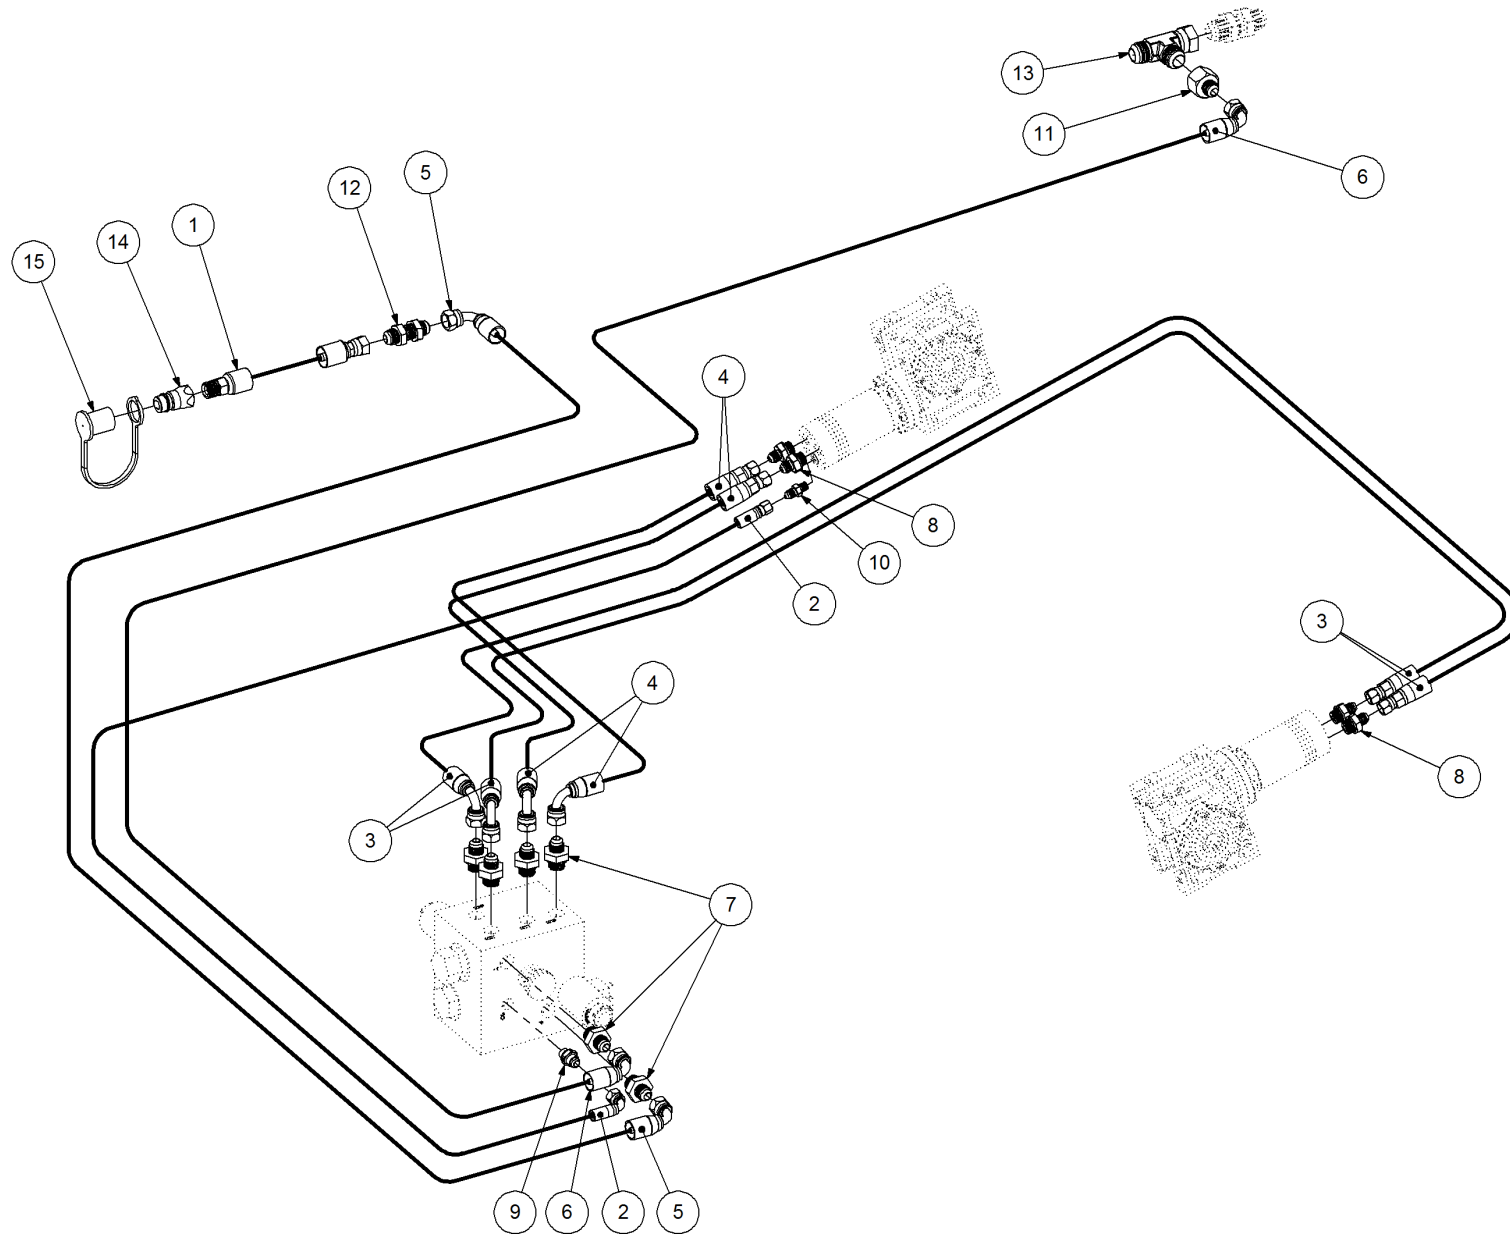

P/N 150104140

Hydraulic Hose & Fittings Kit

Key	Part Number	Description	Qty
1	150000126	Hyd Hose 3/8" DWB x 771 Lg	1
2	150000127	Hyd Hose 1/4" DWB x 1065 Lg	1
3	150000128	Hyd Hose 3/8" DWB x 2850 Lg	2
4	150000129	Hyd Hose 3/8" DWB x 680 Lg	2
5	150000130	Hyd Hose 3/8" DWB x 526 Lg	1
6	150000131	Hyd Hose 3/8" DWB x 1476 Lg	1
7	1528-8F4OMX-S	Fitting - Connector 3/4" JicM x 1/2" BspM	6
8	1526-6F4OMXS	Fitting - Connector 9/16" JicM x 3/8" BspM	4
9	1526F4OMXS	Fitting - Connector 9/16" JicM x 1/4" BspM	1
10	1524F3MX-S	Fitting - Connector 7/16" JicM 1/8" BsptM	1
11	15212-8TRTX-S	Fitting - Reducer 1-1/16" JicF x 3/4" JicM	1
12	1528WTX-WLN-S	Fitting - Bulkhead 3/4" JicM	1
13	15212R6X-S	Fitting - Tee 1-1/16" JicM x 1-1/16" JicM x 1-1/16" JicF	1
14	1528010-4	Coupling Q/R Male - 1/2" NptF	1
15	1525209-4M	Dust Cap - 1/2"	1

Key	Part Number	Description	Qty