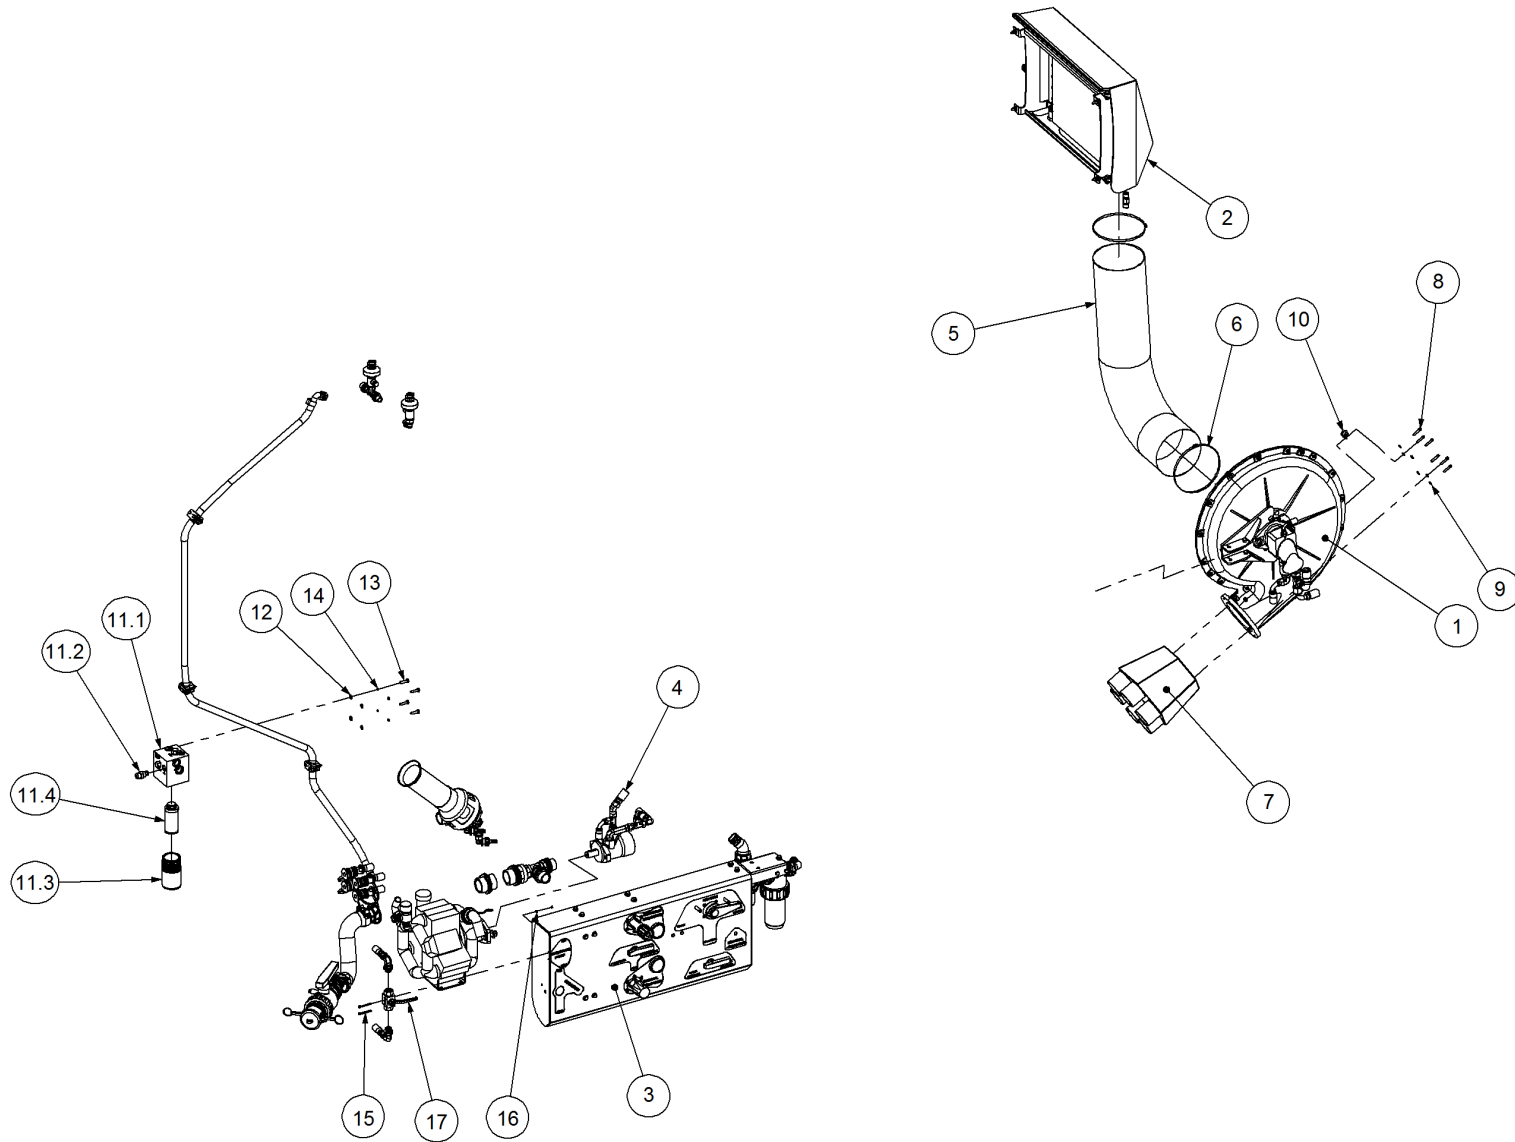

P/N 250000006 Blower Kit - Volvo

Key	Part Number	Description	Qty
1	250902003	Blower - Volvo (90 Deg)	1
2	205600010	Cooler Assy	1
3	200401156	Liquid Fertilizer Control Kit - TB	1
4	150000004	Hydraulic Hose & Fittings Kit - TBL	1
5	205001000	Hose - 8" Nyladuct	1
6	101178229	Hose Clamp - 178 - 229	2
7	259602000	Blower Outlet - 6 Outlet	1
8	010106032	Cap Screw 1/4" UNC x 1-1/4"	6
9	035106151	Flat Washer 1/4" ID	6
10	115001351	Cable Clamp 18mm	1
11	254000002	Anti Cavity Manifold	1
11.1	161000003	Anti Cavity Manifold	1
11.2	161000005	HI-VT Indicator	1
11.3	254000001	Filter Bowl	1
11.4	159424400	Filter Element	1
12	085108000	Flat Washer 8 ID	4
13	050080308	Bolt Hex Hd M8 x 30	4
14	086108000	Spring Washer 8 ID	4
15	058040505	Bolt Hex Hd M4 x 50 S/Steel	2
16	080310041	Nut M4 S/Steel	4
17	BKHG12-1123M	Ball Valve 1/2" BSP	1

Key	Part Number	Description	Qty