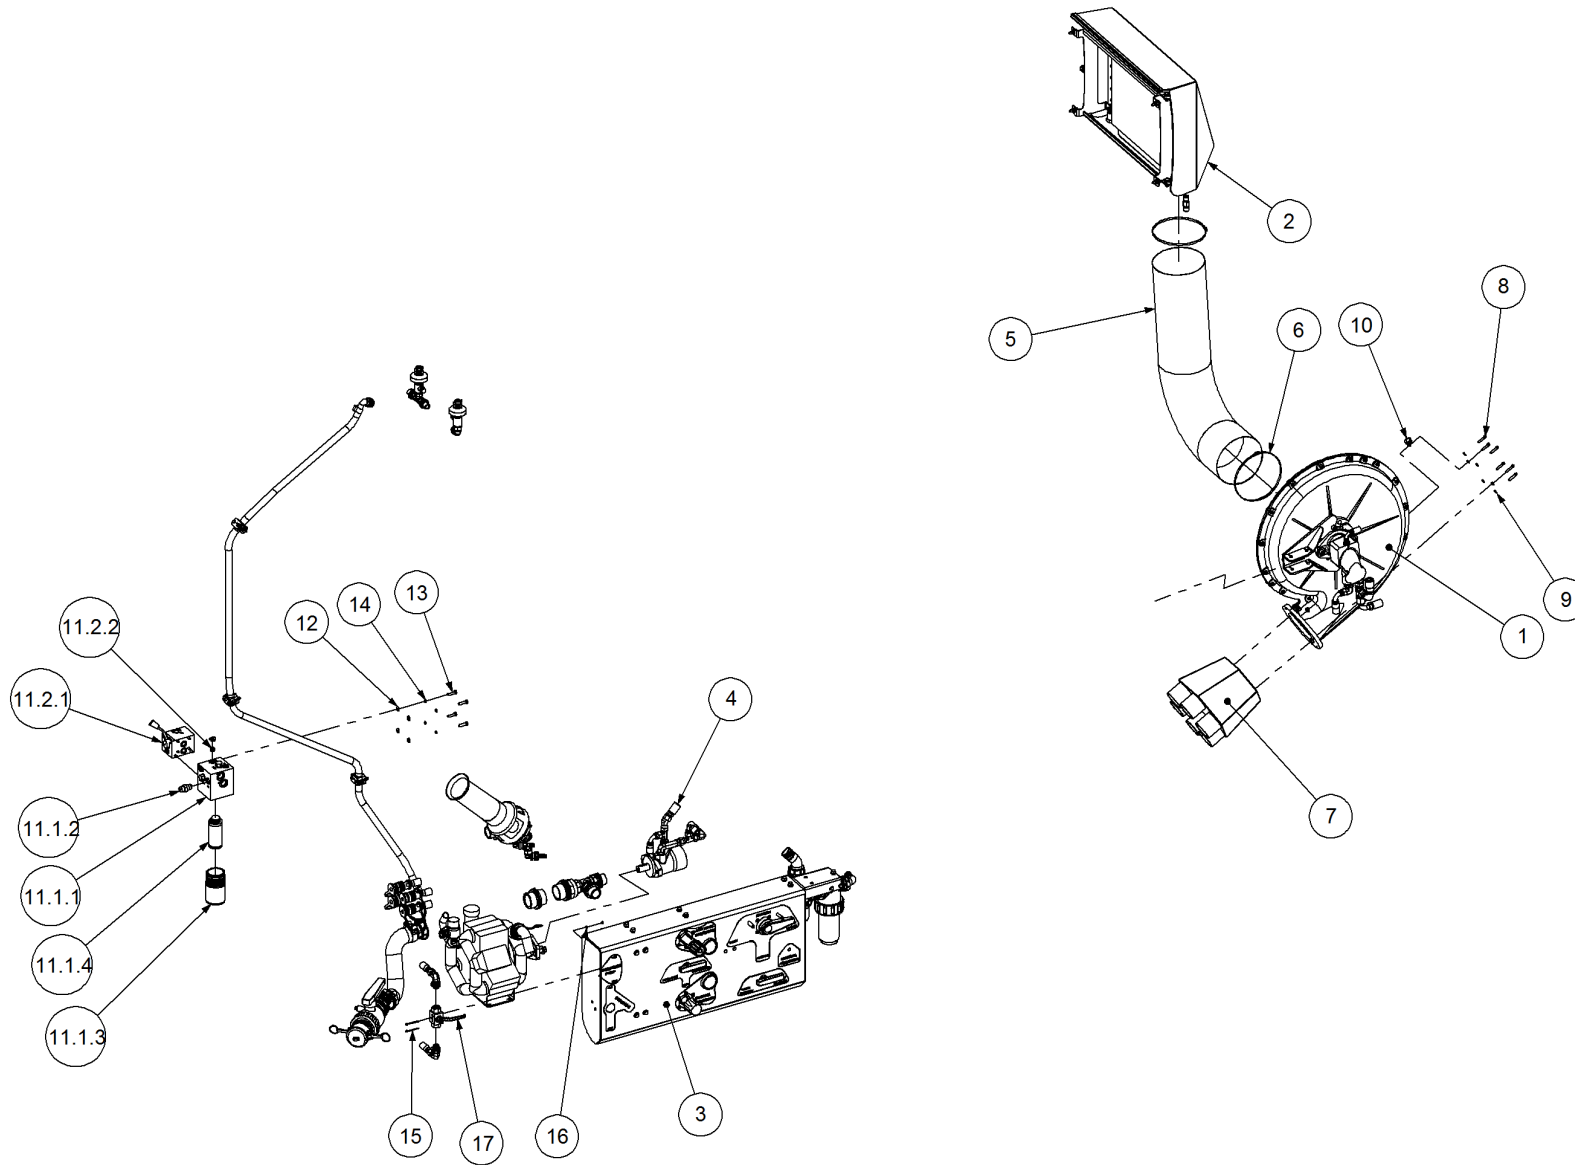

P/N 250000106 Blower Kit - Volvo w/- Diverter Valve

Key	Part Number	Description	Qty
1	250902003	Blower - Volvo (90 Deg)	1
2	205600010	Cooler Assy	1
3	200401156	Liquid Fertilizer Control Kit - TB	1
4	150000004	Hydraulic Hose & Fittings Kit - TBL	1
5	205001000	Hose - 8" Nyladuct	1
6	101178229	Hose Clamp - 178 - 229	2
7	259602000	Blower Outlet - 6 Outlet	1
8	010106032	Cap Screw 1/4" UNC x 1-1/4"	6
9	035106151	Flat Washer 1/4" ID	6
10	115001351	Cable Clamp 18mm	1
11	254000006	Anti Cavity Manifold & Diverter Valve	1
11.1	254000002	Anti Cavity Manifold	1
11.1.1	161000003	Anti Cavity Manifold	1
11.1.2	161000005	HI-VT Indicator	1
11.1.3	254000001	Filter Bowl	1
11.1.4	159424400	Filter Element	1
11.2	254000003	Diverter Valve	1
11.2.1	161000004	Diverter Valve 6 Bolt Version	1
11.2.2	013451313	Fitting - Plug 1/4" BspM	1
12	085108000	Flat Washer 8 ID	4
13	050080308	Bolt Hex Hd M8 x 30	4
14	086108000	Spring Washer 8 ID	4
15	058040505	Bolt Hex Hd M4 x 50 S/Steel	2
16	080310041	Nut M4 S/Steel	4
17	BKHG12-1123M	Ball Valve 1/2" BSP	1

Key	Part Number	Description	Qty