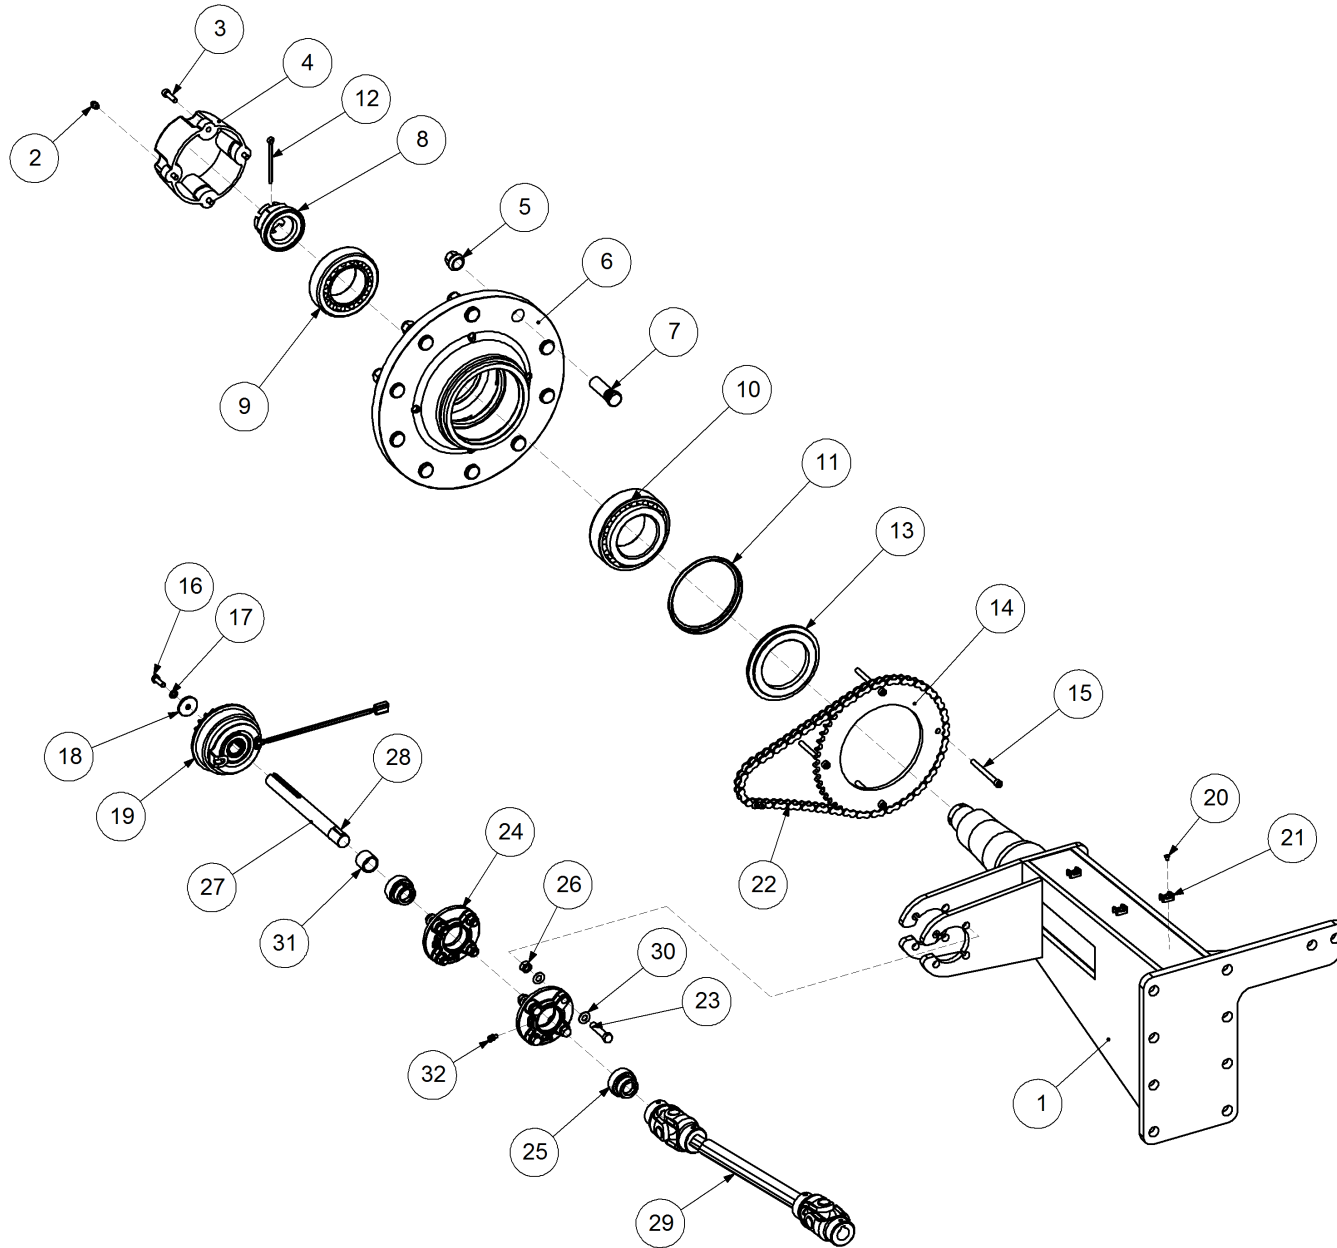

Key	Part Number	Description	Qty
-----	-------------	-------------	-----

P/N 241120001

Axle Hub & Stub - Lazy - 15T (10 Stud) x 3.2m

Key	Part Number	Description	Qty
1	111103000	Grease Nipple 1/8" BSP	1
2	060108030	Cap Screw M8 x 30	4
3	249092007	Grease Cap	1
4	080162203	Wheel Nut M22	10
5	139110102	Hub - 10 stud	1
6	056220700	Wheel Stud M22 x 70	10
7	139110103	Axle Nut M50	1
8	135033215	Bearing Tapered Roller 75 ID	1
9	135033217	Bearing Tapered Roller 85 ID	1
10	139092009	Wear Ring	1
11	092206080	Split Pin 6.3 Dia x 80	1
12	139092008	Seal 100 ID	1

Key	Part Number	Description	Qty
-----	-------------	-------------	-----

P/N 240120000 Axle Hub & Stub - Drive - 15T (10 Stud) x 3.2m

Key	Part Number	Description	Qty
1	240120001	Axle - Drive	1
2	111103000	Grease Nipple 1/8" BSP	1
3	060108030	Cap Screw M8 x 30	4
4	249092007	Grease Cap	1
5	080162203	Wheel Nut M22	10
6	139110102	Hub - 10 stud	1
7	056220700	Wheel Stud M22 x 70	10
8	139110103	Axle Nut M50	1
9	135033215	Bearing Tapered Roller 75 ID	1
10	135033217	Bearing Tapered Roller 85 ID	1
11	139092009	Wear Ring	1
12	092206080	Split Pin 6.3 Dia x 80	1
13	139092008	Seal 100 ID	1
14	249150544	Sprocket Plate 5/8" BS x 54T	1
15	060108050	Cap Screw M8 x 50	4
16	000080255	Bolt Hex Hd 5/16" UNC x 1"	1
17	036108000	Spring Washer 5/16" ID	1
18	290000002	Retainer Washer	1
19	115005314	Electric Clutch w/- 18T Sprocket	1
20	094105000	Pop Rivet 3/16" Steel	3
21	115001512	Cable Clamp	3
22	249094000	Chain 5/8" Simplex O'ring	1
23	000110505	Bolt Hex Hd 7/16" x 2" UNC	8
24	136220500	Bearing Housing - 4 Bolt	2
25	135520525	Bearing - 1" ID	2
26	030130111	Nut 7/16" UNC Nyloc	8
27	290000003	Clutch Shaft	1
28	182070830	Key 7 x 8 x 30 Lg	1
29	131210570	Drive Shaft & Universal	1
30	035111220	Flat Washer 7/16" ID	16
31	240000000	Bush	1
32	111206450	Grease Nipple 1/4" UNF - 45°	2