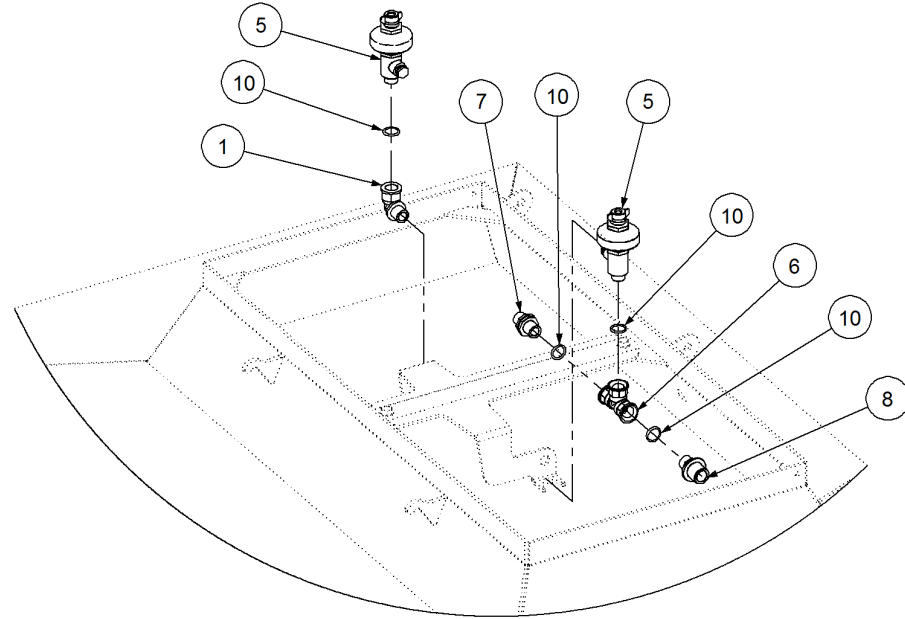

Key	Part Number	Description	Qty
-----	-------------	-------------	-----

DETAIL A - BOTTOM OF BIN
SCALE 1 : 10

DETAIL B - TOP OF BIN
SCALE 1 : 10

P/N 116130026

Liquid Agitate Rinse Kit

Key	Part Number	Description	Qty
1	1262022	Fitting - Elbow 90° 1/2" BspM x 1/2" BspF	3
2	502053	Hydraulic Agitator	1
3	215020	Fitting - Plug 1/2" BspM	1
4	2152030	Fitting - Plug 3/4" BspM	1
5	P63408399	Rising Nozzle	2
6	1302020	Fitting - Tee 1/2" BspF x 1/2" BspF x 1/2" BspF	1
7	2502020	Fitting - Nipple 1/2" BspM x 1/2" BspM	3
8	2402032	Fitting - Reducer 3/4" BspM x 1/2" BspM	1
9	G11058	O'ring 25 ID	1
10	G10041	O'ring 20.2 ID	6