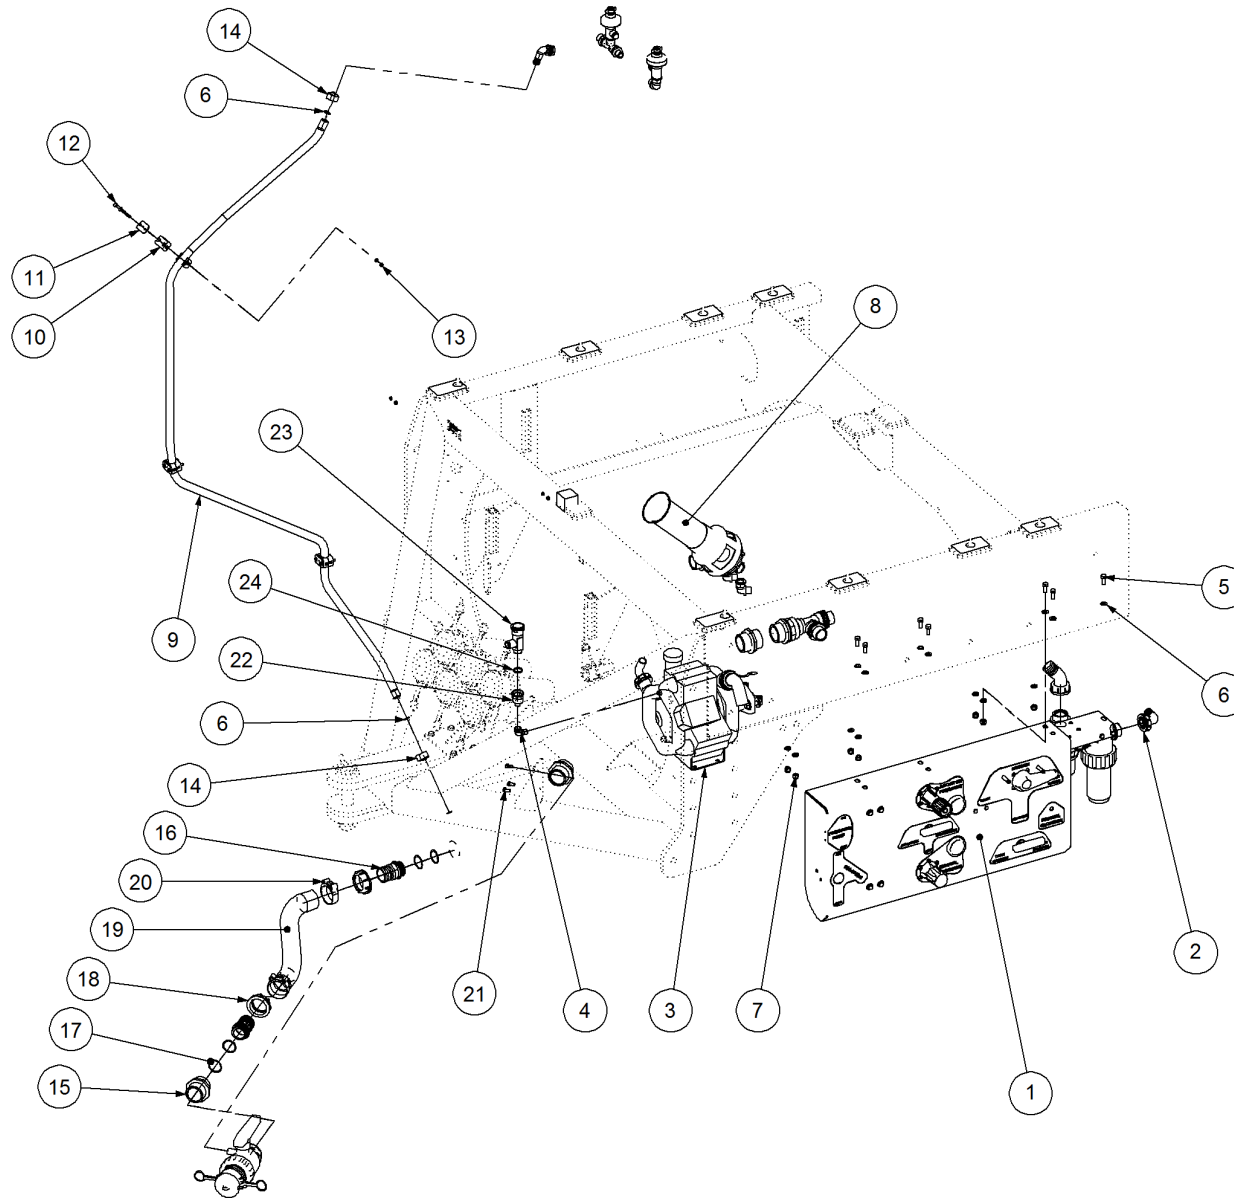

P/N 200401156

Liquid Fertilizer Control Kit - TB

Key	Part Number	Description	Qty
1	200401149	Liquid Manfold Kit - Single	1
2	150615312	Liquid Fertilizer Hose Kit - TB	1
3	209501000	Pump Kit	1
4	IF31SS2505	Elbow Male/Female 3/8 BSP 316 Stainless Steel	1
5	058100255	Bolt Hex Hd M10 x 25 S/Steel	7
6	085310000	Flat Washer 10 ID S/Steel	16
7	080321000	Nut M10 Nyloc S/Steel	7
8	116130027	Liquid Fertilizer Bin Kit	1
9	200401155	Clear Suction Hose 20 Dia. - Cut 2720 Lg	1
10	156143254	Clamp Pipe Single 25.4 Dia	3
11	156163100	Clamp Pipe Single Top Plate Group 3 SS	3
12	058060505	Bolt H/Head UNC S/Steel M6 x 50mm S304	6
13	080320600	Nut M6 Nyloc S/Steel	6
14	100023025	Clamp Hose Mikalor (Super) 23 - 25mm	2
15	2502070	Fitting - Nipple 2" BspM x 2" BspM	1
16	106750	Fitting - Straight - 50mm Hose	2
17	G10071	O'ring 39.3 ID x 2.6	4
18	2002070	Fitting - Fly Nut 2" BspF	2
19	109700051	Hose - 2" Clear Suction	1
20	100156059	Hose Clamp - Mikalor 56 - 59 - S/Steel	2
21	058080165	Bolt Hex Hd M8 x 16 S/Steel	3
22	2452013	Fitting - Male/Female Reducer 3/4" BspF x 3/8" BspM	1
23	459310	Fitting - Safety Valve 3/4" BspM	1
24	G11058	O'ring 25 ID	1

Key	Part Number	Description	Qty