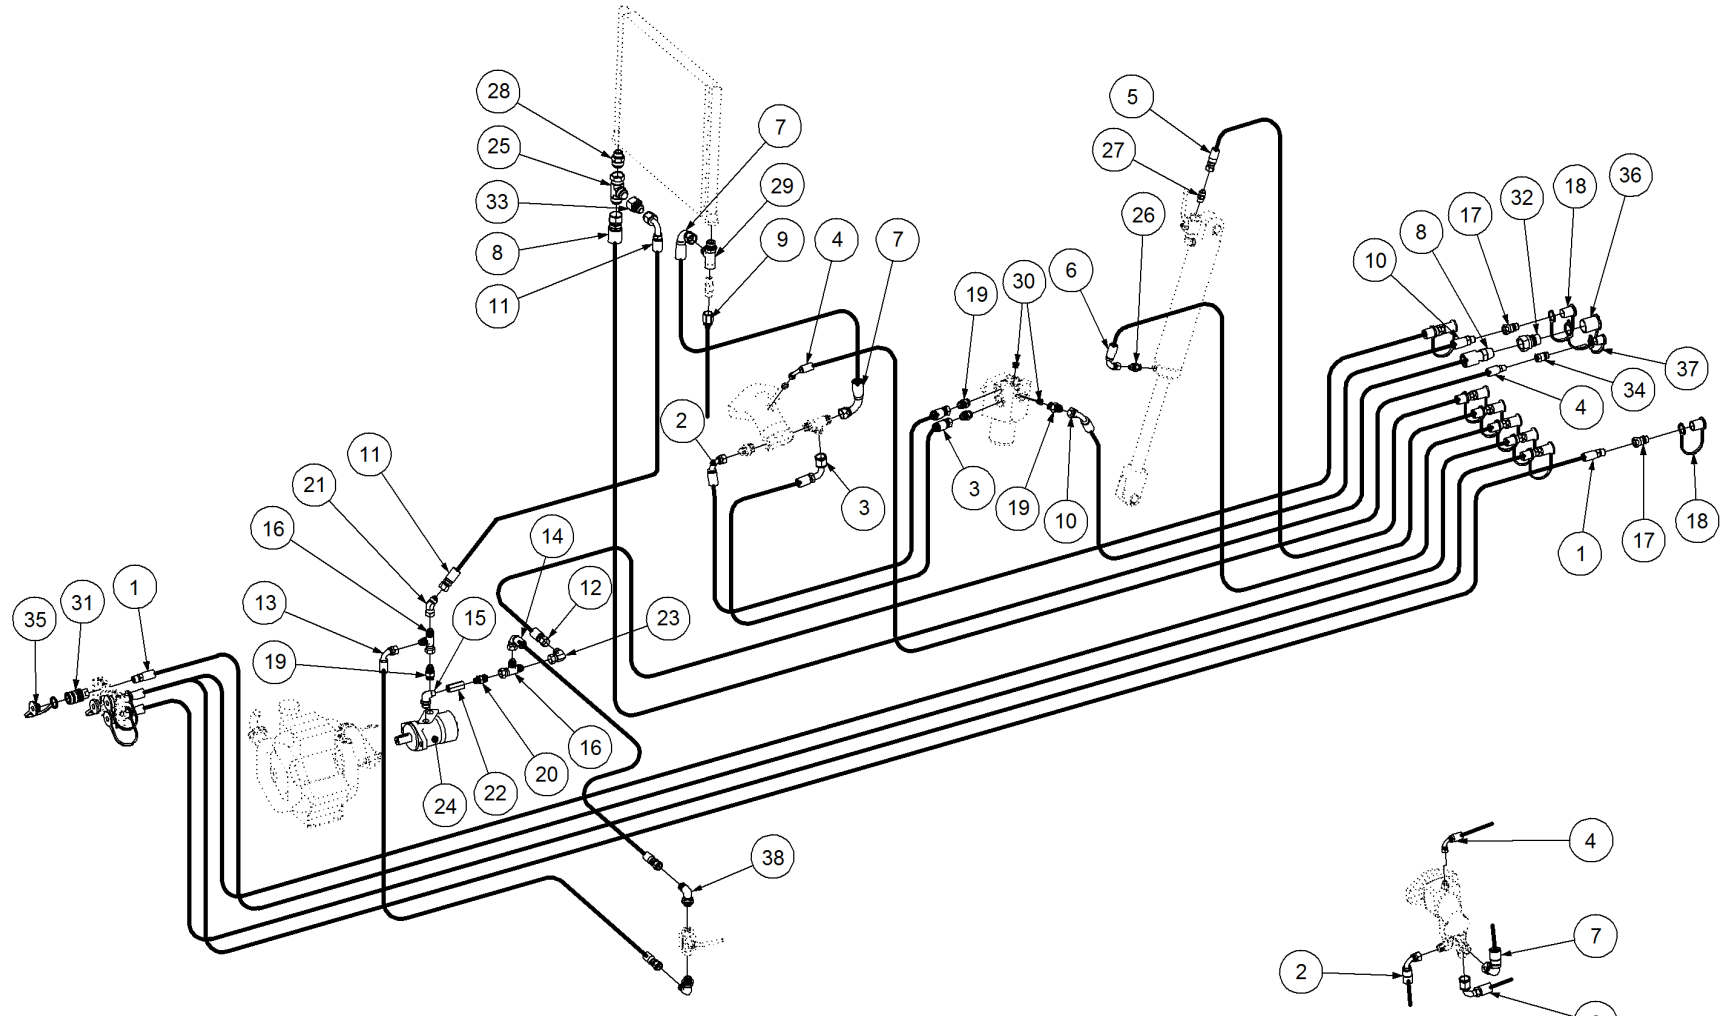

P/N 150000004 Hydraulic Hose & Fittings Kit - TBL

Key	Part Number	Description	Qty	Key	Part Number	Description	Qty
1	150000005	Hyd Hose 1/2" DWB x 7868 Lg	4	33	15216-12TRTX-S	Fitting - Reducer 1-1/16" JicM x 1-5/16" JicF	1
2	150000013	Hyd Hose 5/8" DWB x 727 Lg	1	34	1524010-3P	Coupling Q/R Male (poppet) - 3/8" NptF	1
3	150000016	Hyd Hose 5/8" DWB x 679 Lg	1	35	1525205-4M	Dust Plug - 1/2" 4000 Ser	4
4	150000015	Hyd Hose 3/8" SWB x 3438 Lg	1	36	1525209-6	Dust Cap - 1"	1
5	150000009	Hyd Hose 1/2" DWB x 2569 Lg	1	37	1525209-3M	Dust Cap - 3/8"	1
6	150000017	Hyd Hose 1/2" DWB x 3069 Lg	1	38	15210C4OMX-S	Fitting - Elbow 90° 7/8" JicM x 1/2" BspM	2
7	150000011	Hyd Hose 3/4" SWB x 1509 Lg	1				
8	150000012	Hyd Hose 1" SWB x 4709 Lg	1				
9	150000187	Hyd Hose 1/2" SFB x 1053 Lg	1				
10	150000023	Hyd Hose 5/8" DWB x 5074 Lg	1				
11	150000010	Hyd Hose 5/8" DWB x 5889 Lg	1				
12	150000018	Hyd Hose 5/8" DWB x 7488 Lg	1				
13	150000035	Hyd Hose 1/2" DWB x 618 Lg	1				
14	150000034	Hyd Hose 1/2" DWB x 378 Lg	1				
15	152S89-0614	Fitting - Elbow 90° 3/8" BsptM x 7/8" UnoM	1				
16	15210R6X-S	Fitting - Tee 7/8" JicM x 7/8" JicM x 7/8" JicF	2				
17	1528010-4	Coupling Q/R Male - 1/2" NptF	8				
18	1525209-4M	Dust Cap - 1/2"	8				
19	15210F5OX-S	Fitting - Connector 7/8" JicM x 7/8" UnoM	4				
20	15210-6F3MX-S	Fitting - Connector 7/8" JicM x 3/8" BsptM	1				
21	15210V6X-S	Fitting - Elbow 45° 7/8" JicM x 7/8" JicF	1				
22	152FFP38	Valve Burst 3/8"	1				
23	15210C6X-S	Fitting - Elbow 90° 7/8" JicM x 7/8" JicF	1				
24	158045260	Hydraulic Motor 2.7CI	1				
25	15216R6X-S	Fitting - Tee 1-5/16" JicM x 1-5/16" JicM x 1-5/16" JicF	1				
26	1528F5OX-S	Fitting - Connector 3/4" JicM x 3/4" UnoM	1				
27	1528F3MX-S	Fitting - Connector 3/4" JicM x 3/8" BsptM	1				
28	15216-12F5OX-S	Fitting - Connector 1-5/16" JicM x 1-1/16" UnoM	1				
29	152JB7037	Fitting - Tee 1/2" BspF x 1-1/16" JicM x 1-1/16" UnoM	1				
30	1526HP5ON-S	Fitting - Plug 9/16" UnoM	2				
31	1524250-4	Coupling Q/R Female - 1/2" NptF	4				
32	1524010-6PBSPP	Coupling Q/R Male - 1" BspF	1