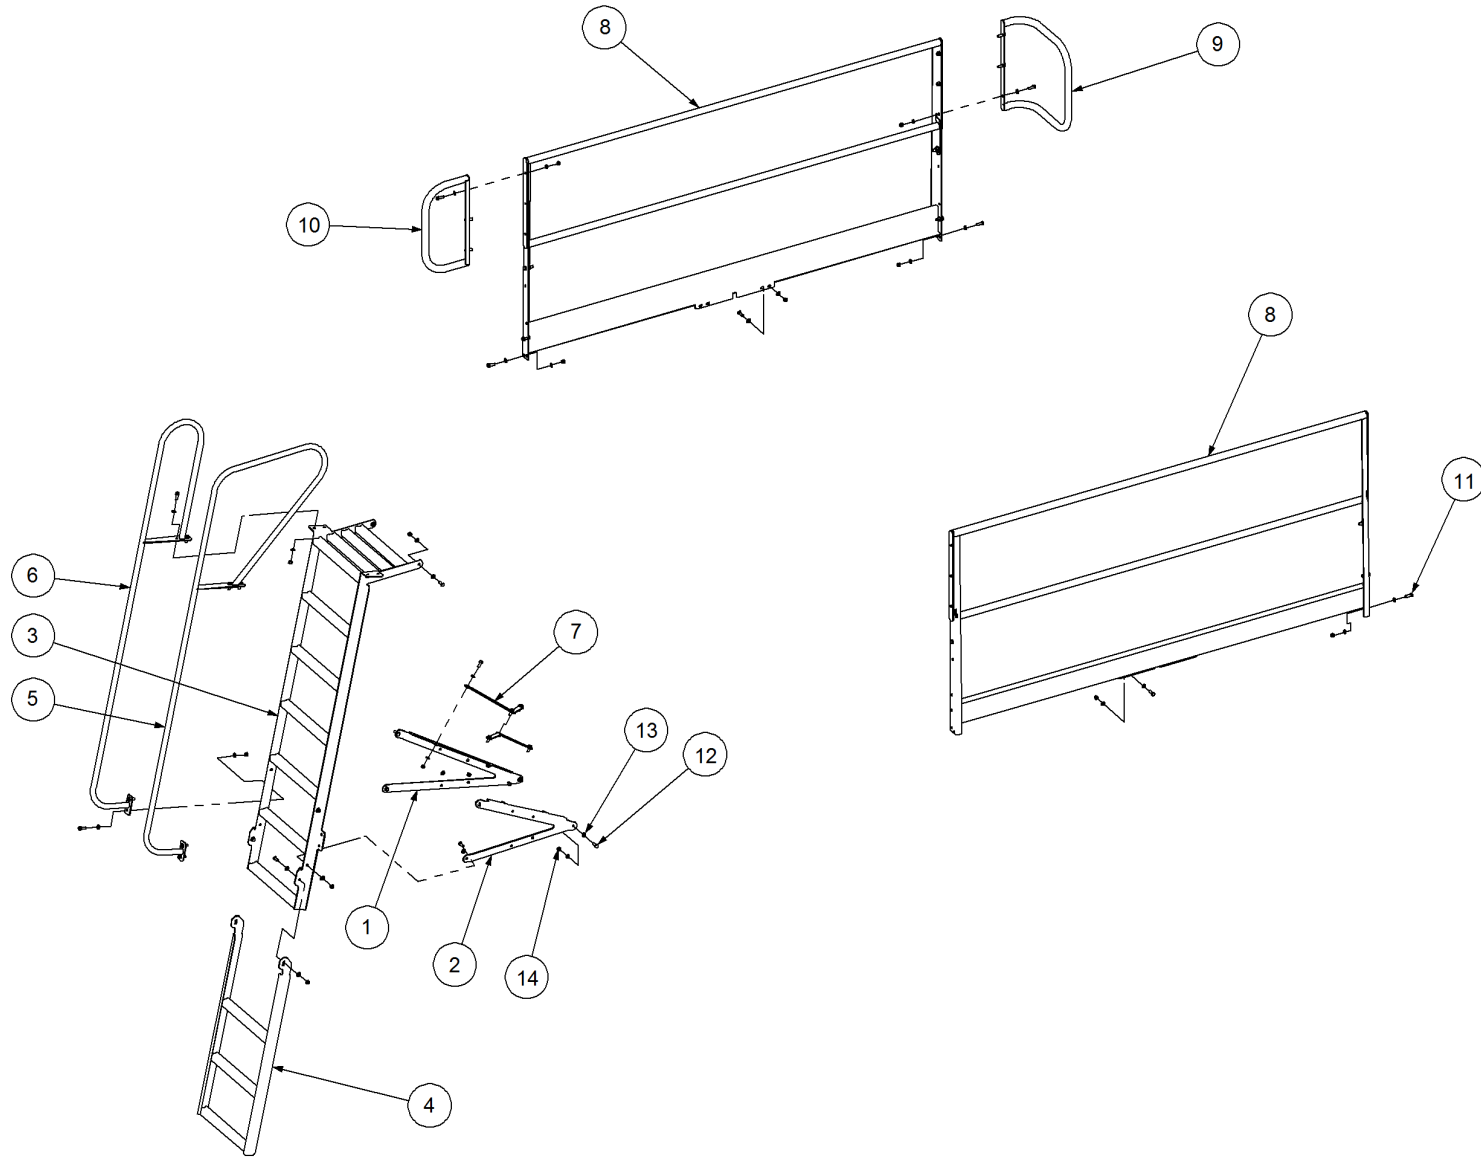

P/N 200123310 Handrail Kit - 12000 3 Bin

Key	Part Number	Description	Qty
1	202123001	Ladder Stay - LH	1
2	202123002	Ladder Stay - RH	1
3	202125001	Ladder	1
4	202120001	Ladder Extension - 3 Step	1
5	202602004	Ladder Handrail - RH	1
6	202602005	Ladder Handrail - LH	1
7	202600006	Ladder Cross Stay	2
8	206153015	Handrail Assy	2
9	206602052	Handrail End - Return	1
10	206602053	Handrail End - Straight	1
11	050100308	Bolt Hex Hd M10 x 30	22
12	050100258	Bolt Hex Hd M10 x 25	15
13	085110000	Flat Washer 10 ID	74
14	080121000	Nut M10 Nyloc	37

Key	Part Number	Description	Qty