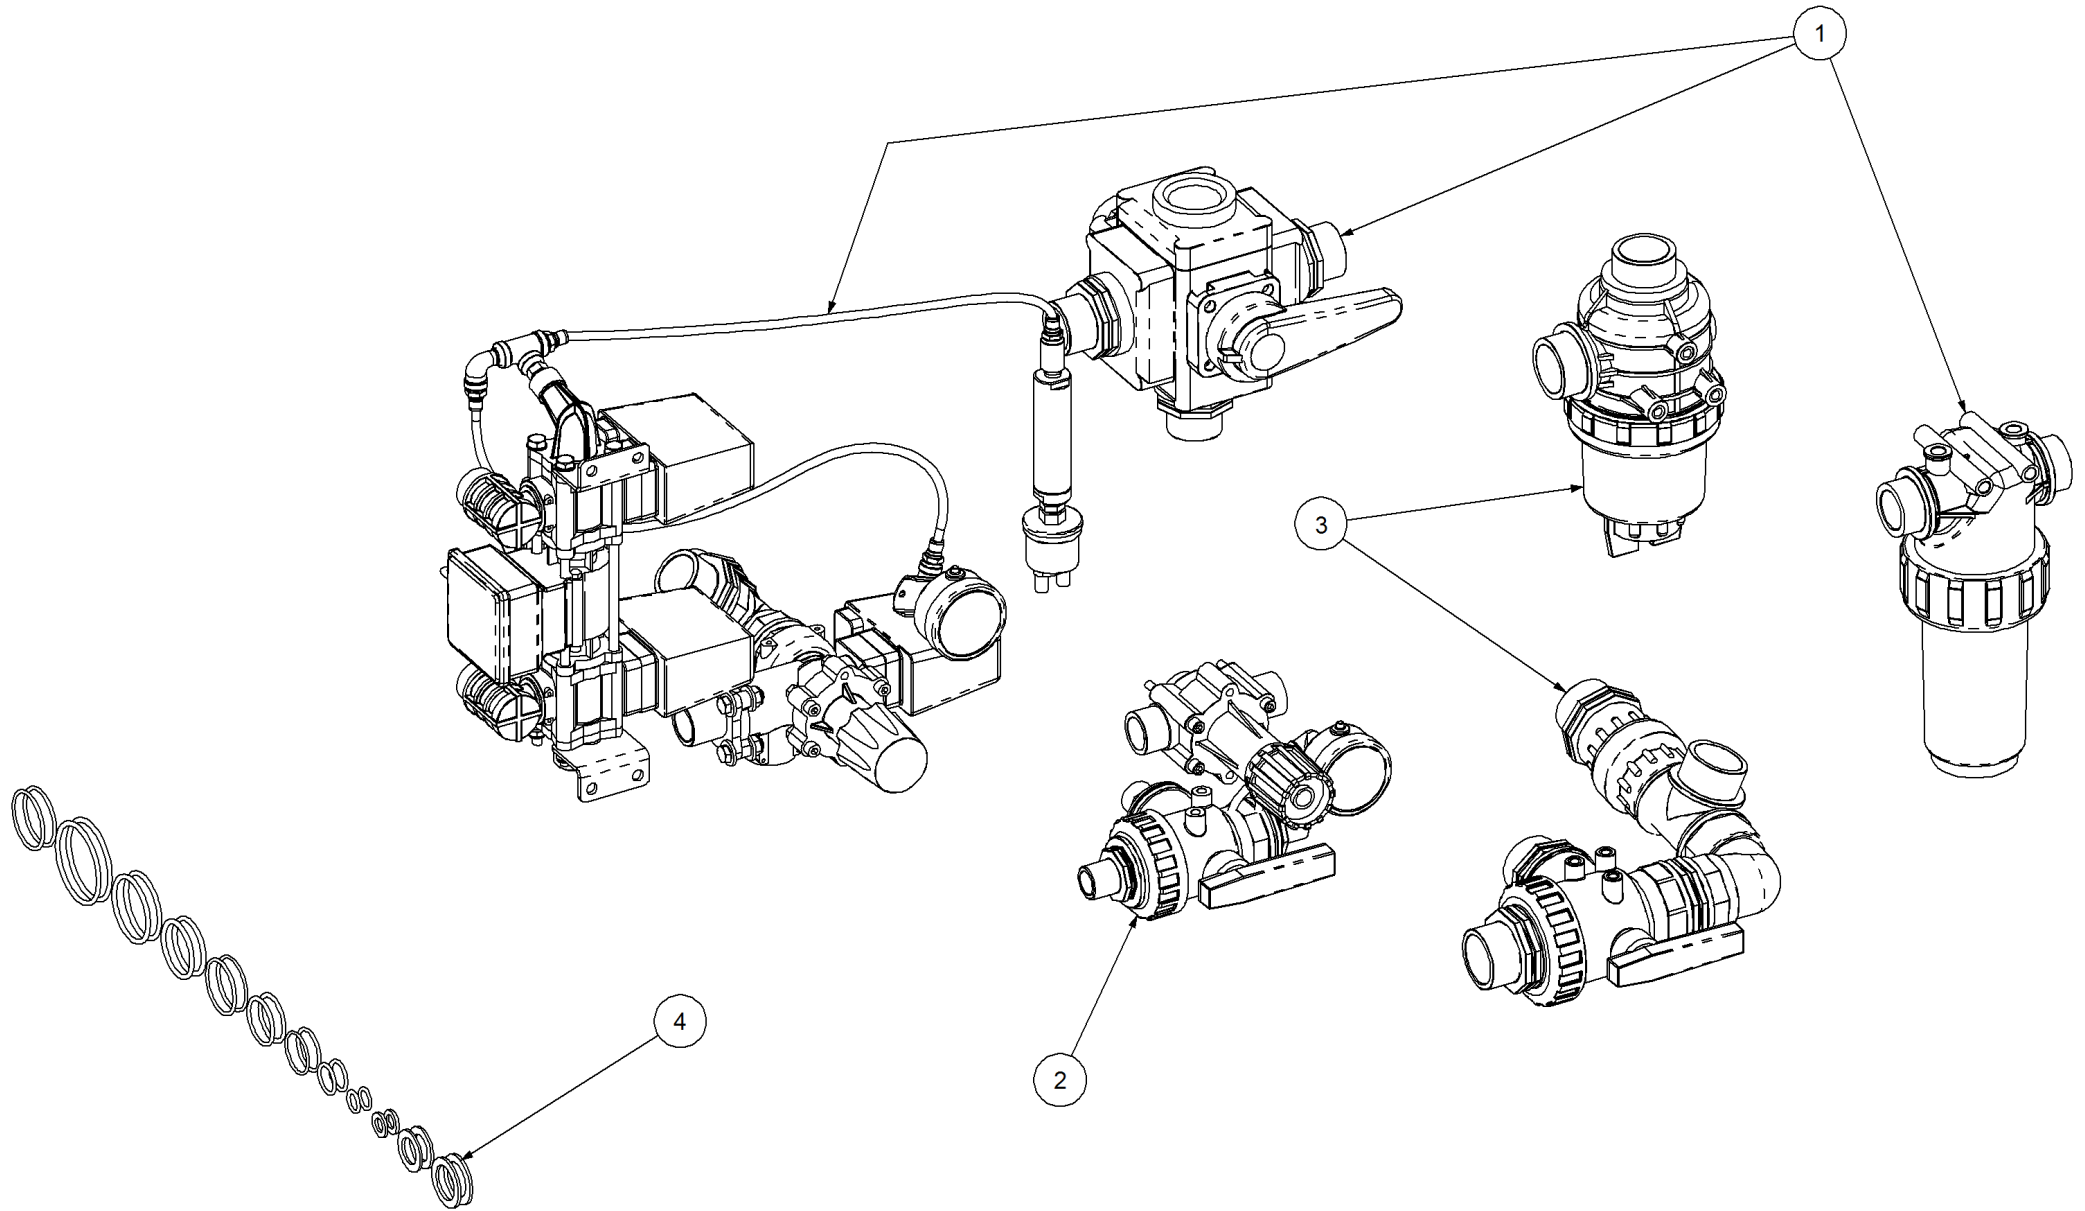

P/N 116130020

Liquid Fertilizer Kit

Key	Part Number	Description	Qty
1	116130025	Liquid Valves Return Kit	1
2	116130023	Pressure Kit	1
3	116130022	Liquid Suction Kit	1
4	116130008	Liquid O'Ring Kit	1

Key	Part Number	Description	Qty