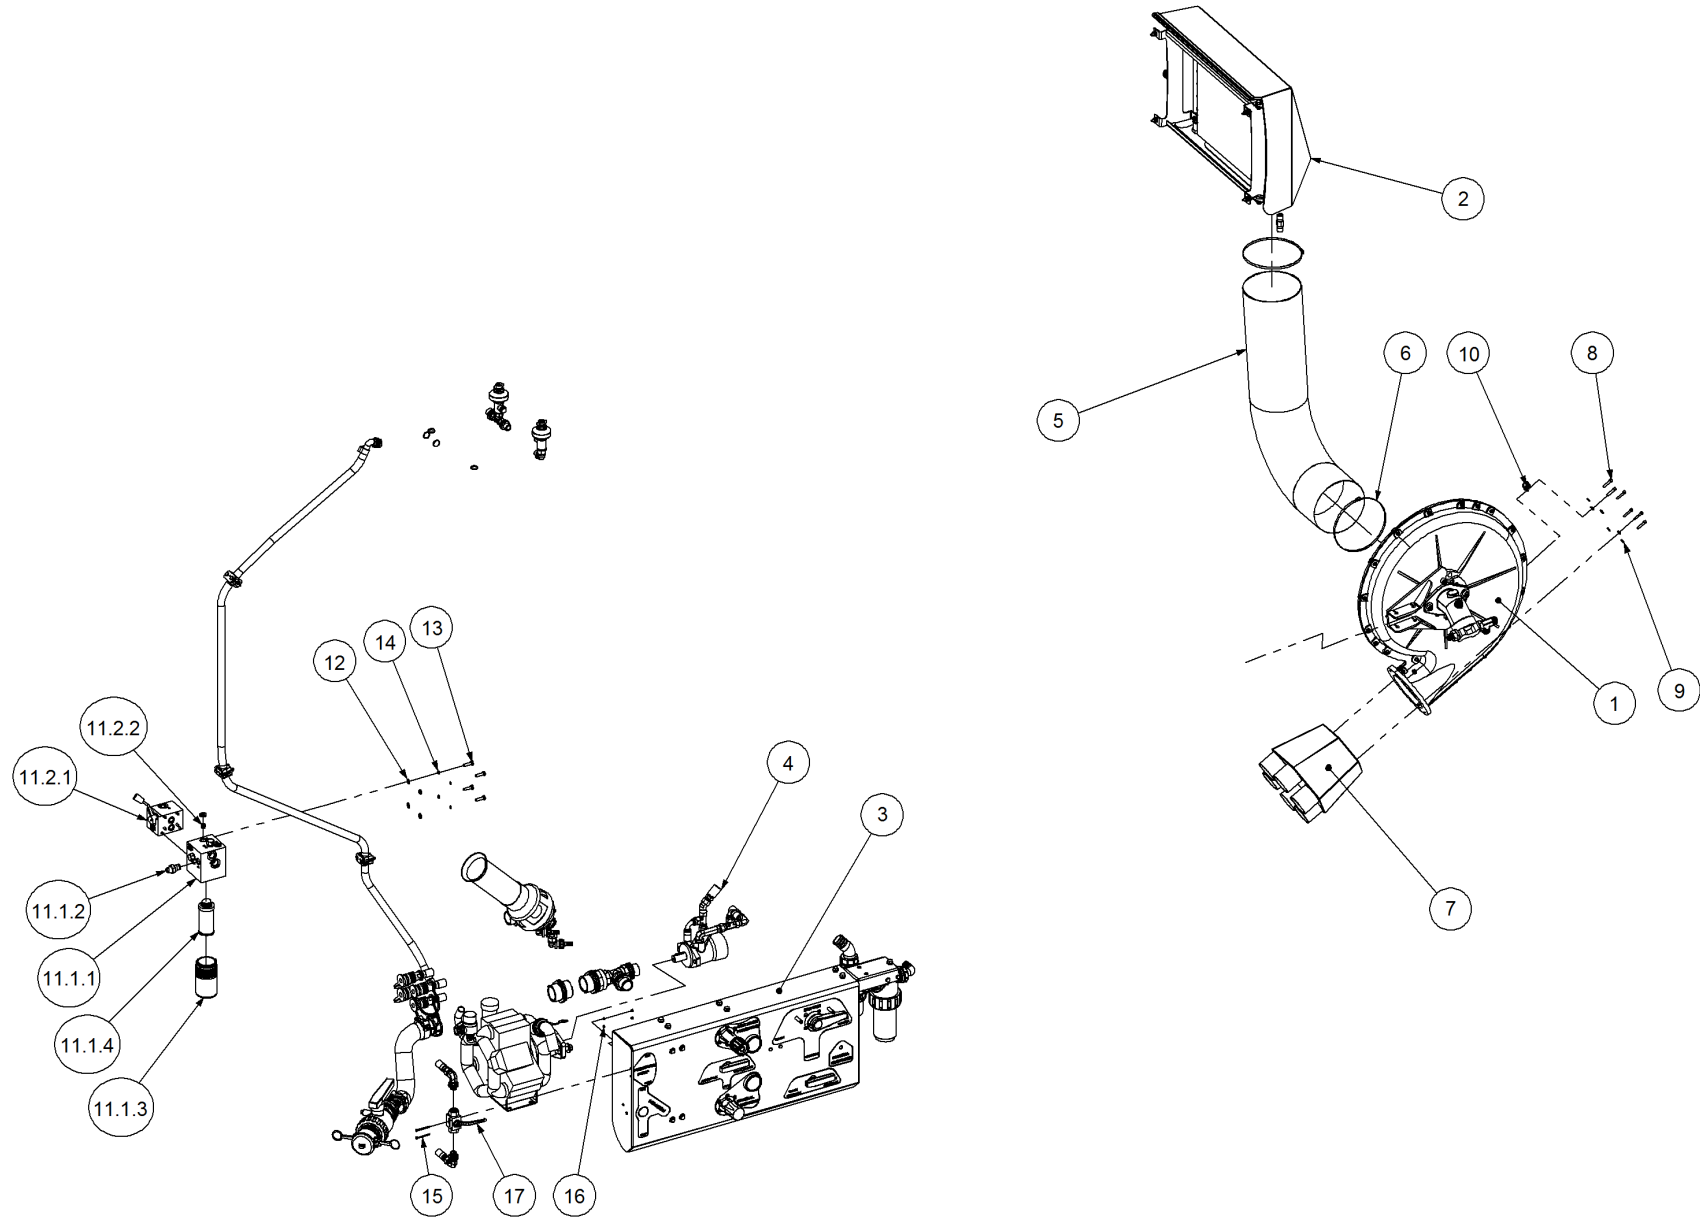

P/N 250000105 Blower Kit - Rexroth w/- Diverter Valve

Key	Part Number	Description	Qty
1	251902000	Blower - Rexroth	1
2	205600010	Cooler Assy	1
3	200401156	Liquid Fertilizer Control Kit - TB	1
4	150000004	Hydraulic Hose & Fittings Kit - TBL	1
5	205001000	Hose - 8" Nyladuct	1
6	101178229	Hose Clamp - 178 - 229	2
7	259602000	Blower Outlet - 6 Outlet	1
8	010106032	Cap Screw 1/4" UNC x 1-1/4"	6
9	035106151	Flat Washer 1/4" ID	6
10	115001351	Cable Clamp 18mm	1
11	254000006	Anti Cavity Manifold & Diverter Valve	1
11.1	254000002	Anti Cavity Manifold	1
11.1.1	161000003	Anti Cavity Manifold	1
11.1.2	161000005	HI-VT Indicator	1
11.1.3	254000001	Filter Bowl	1
11.1.4	159424400	Filter Element	1
11.2	254000003	Diverter Valve	1
11.2.1	161000004	Diverter Valve 6 Bolt Version	1
11.2.2	013451313	Fitting - Plug 1/4" BspM	1
12	085108000	Flat Washer 8 ID	4
13	050080308	Bolt Hex Hd M8 x 30	4
14	086108000	Spring Washer 8 ID	4
15	058040505	Bolt Hex Hd M4 x 50 S/Steel	2
16	080310041	Nut M4 S/Steel	4
17	BKHG12-1123M	Ball Valve 1/2" BSP	1

Key	Part Number	Description	Qty