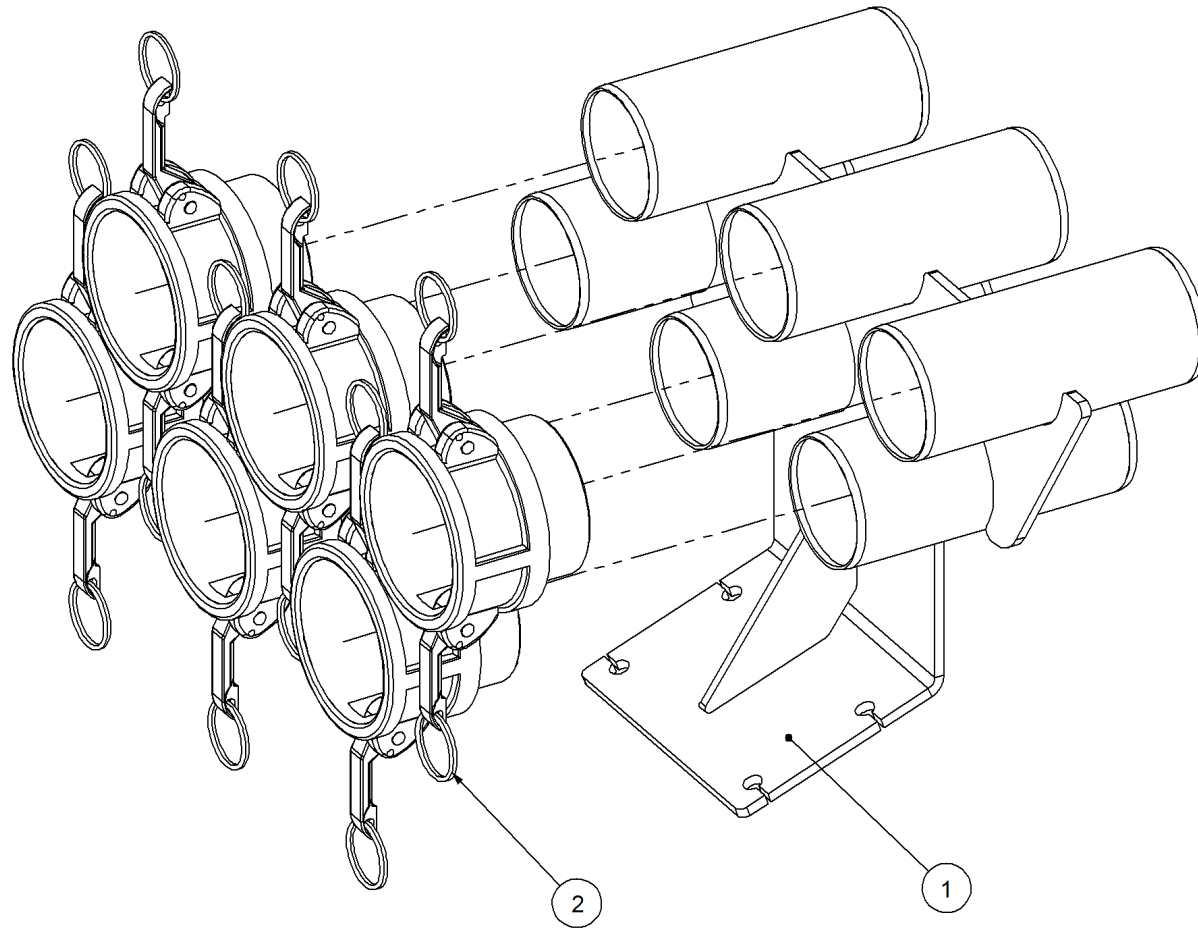

Key	Part Number	Description	Qty
------------	--------------------	--------------------	------------

P/N 212123035 Chassis Kit - TBL 3 Bin

Key	Part Number	Description	Qty	Key	Part Number	Description	Qty
1	212123001	Chassis - TBL 3 Bin	1	33	080121000	Nut M10 Nyloc	4
2	235160015	Jack Leg	1	34	233360061	Drawbar Pin - 8" x 1-1/2"	1
3	212602045	Breakaway Bolt Plate	1	35	095308050	Lynch Pin 5/16"	1
4	321191450	Hydraulic Hose Stand	1	36	059610000	Drive Screw 6g x 3/8"	4
5	300230120	Hydraulic Cylinder	1	37	085310000	Flat Washer 10 ID S/Steel	8
6	235160011	Jack Foot	1	38	058100255	Bolt Hex Hd M10 x 25 S/Steel	4
7	197401320	Bin Rubber - 13 ID x 40 OD x 20	10	39	080321000	Nut M10 Nyloc S/Steel	4
8	219000001	Cupped Washer	10	40	235160008	Hose Stand Washer	1
9	197116213	Bin Pad	7	41	000190638	Bolt Hex Hd 3/4" UNC x 2-1/2"	6
10	219001002	Bin Pad - End Hole	4	42	BKHG38-1125	Ball Valve Stauff - BKH DN10 G3/8	1
11	219001001	Bin Pad - Centre Hole	6	43	035101238	Flat Washer 1/2" ID	10
12	196008038	Serial Number Plate	1	44	234100001	Hitch suits TB & Alrounder	1
13	108000130	Plug - 25mm	1	45	035119380	Flat Washer 3/4" ID	12
14	108000075	Plug - 3" Female	6	46	152S89-0612	Fitting - Elbow 90° 3/8"BsptM x 3/4" UnoM	1
15	000100755	Bolt Hex Hd 3/8" UNC x 3"	2				
16	030130101	Nut 3/8" UNC Nyloc	2				
17	000130705	Bolt Hex Hd 1/2" UNC x 2-3/4"	10				
18	200401091	Coupling	1				
19	000191505	Bolt Hex Hd 3/4" UNC x 6"	1				
20	030130191	Nut 3/4" UNC Nyloc	7				
21	035113250	Flat Washer 1/2" ID	2				
22	035306151	Flat Washer 1/4" ID	4				
23	010406025	Cap Screw S-Steel UNC 1/4" x 1"	2				
24	030330061	Nut Nyloc 1/4" UNC S304	2				
25	000130635	Bolt Hex Hd 1/2" UNC x 2-1/2"	1				
26	030130131	Nut 1/2" UNC Nyloc	1				
27	212302035	Breakaway & Coupling Assy	1				
28	050120508	Bolt Hex Hd M12 x 50	1				
29	080121200	Nut M12 Nyloc	1				
30	085112000	Flat Washer 12 ID	1				
31	085110000	Flat Washer 10 ID	8				
32	050100608	Bolt Hex Hd M10 x 60	4				