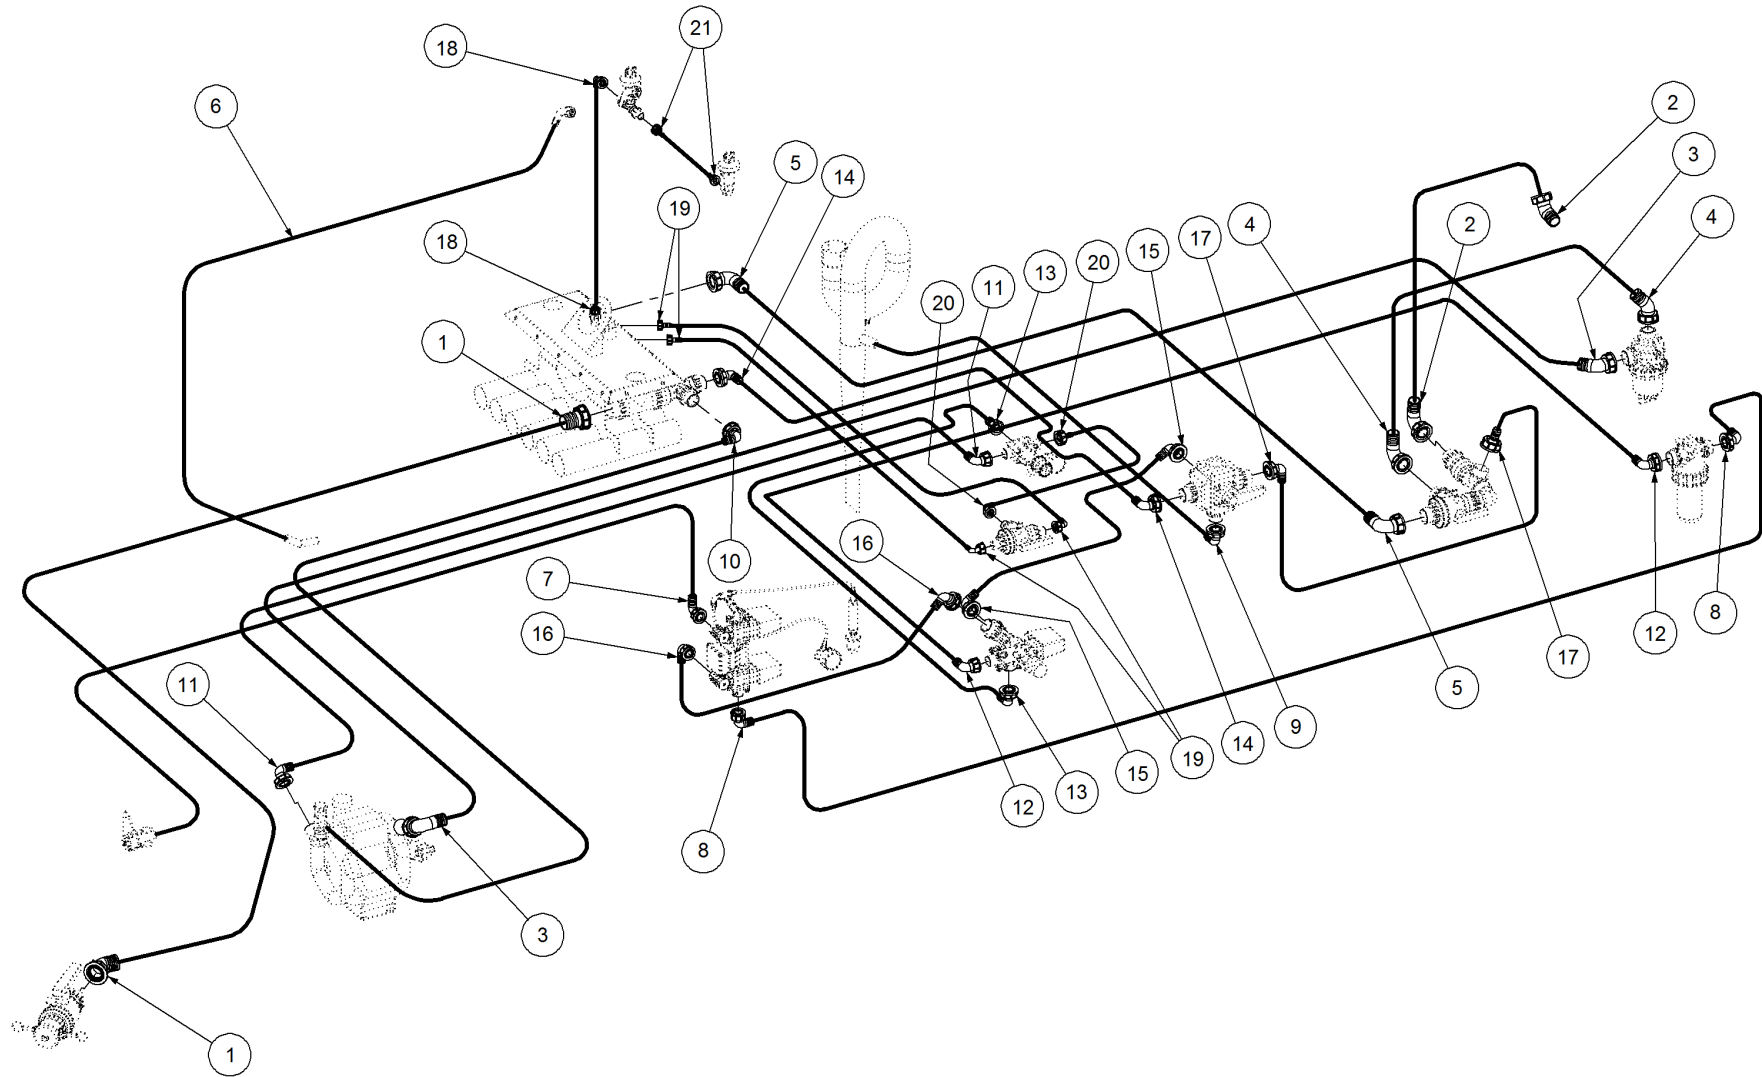

P/N 150615312   Liquid Fertilizer Hose Kit - TB

Key	Part Number	Description	Qty
1	150615340	PVC Hose 51 mm x 630 Lg	1
2	150615369	PVC Hose 38 mm x 4130 Lg	1
3	150615342	PVC Hose 38 mm x 2090 Lg	1
4	150615343	PVC Hose 38 mm x 1720 Lg	1
5	150615344	PVC Hose 38 mm x 1690 Lg	1
6	150615345	PVC Hose 20 mm x 2720 Lg	1
7	150615346	PVC Hose 25 mm x 2540 Lg	1
8	150615347	PVC Hose 25 mm x 2370 Lg	1
9	150615348	PVC Hose 25 mm x 1590 Lg	1
10	150615349	PVC Hose 25 mm x 990 Lg	1
11	150615350	PVC Hose 25 mm x 1020 Lg	1
12	150615351	PVC Hose 25 mm x 2110 Lg	1
13	150615352	PVC Hose 25 mm x 750 Lg	1
14	150615353	PVC Hose 25 mm x 1110 Lg	1
15	150615354	PVC Hose 25 mm x 440 Lg	1
16	150615355	PVC Hose 25 mm x 250 Lg	1
17	150615370	PVC Hose 25 mm x 210 Lg	1
18	150615357	PVC Hose 13 mm x 2150 Lg	1
19	150615358	PVC Hose 13 mm x 1330 Lg	2
20	150615360	PVC Hose 13 mm x 350 Lg	1
21	150615361	PVC Hose 13 mm x 300 Lg	1

Key	Part Number	Description	Qty