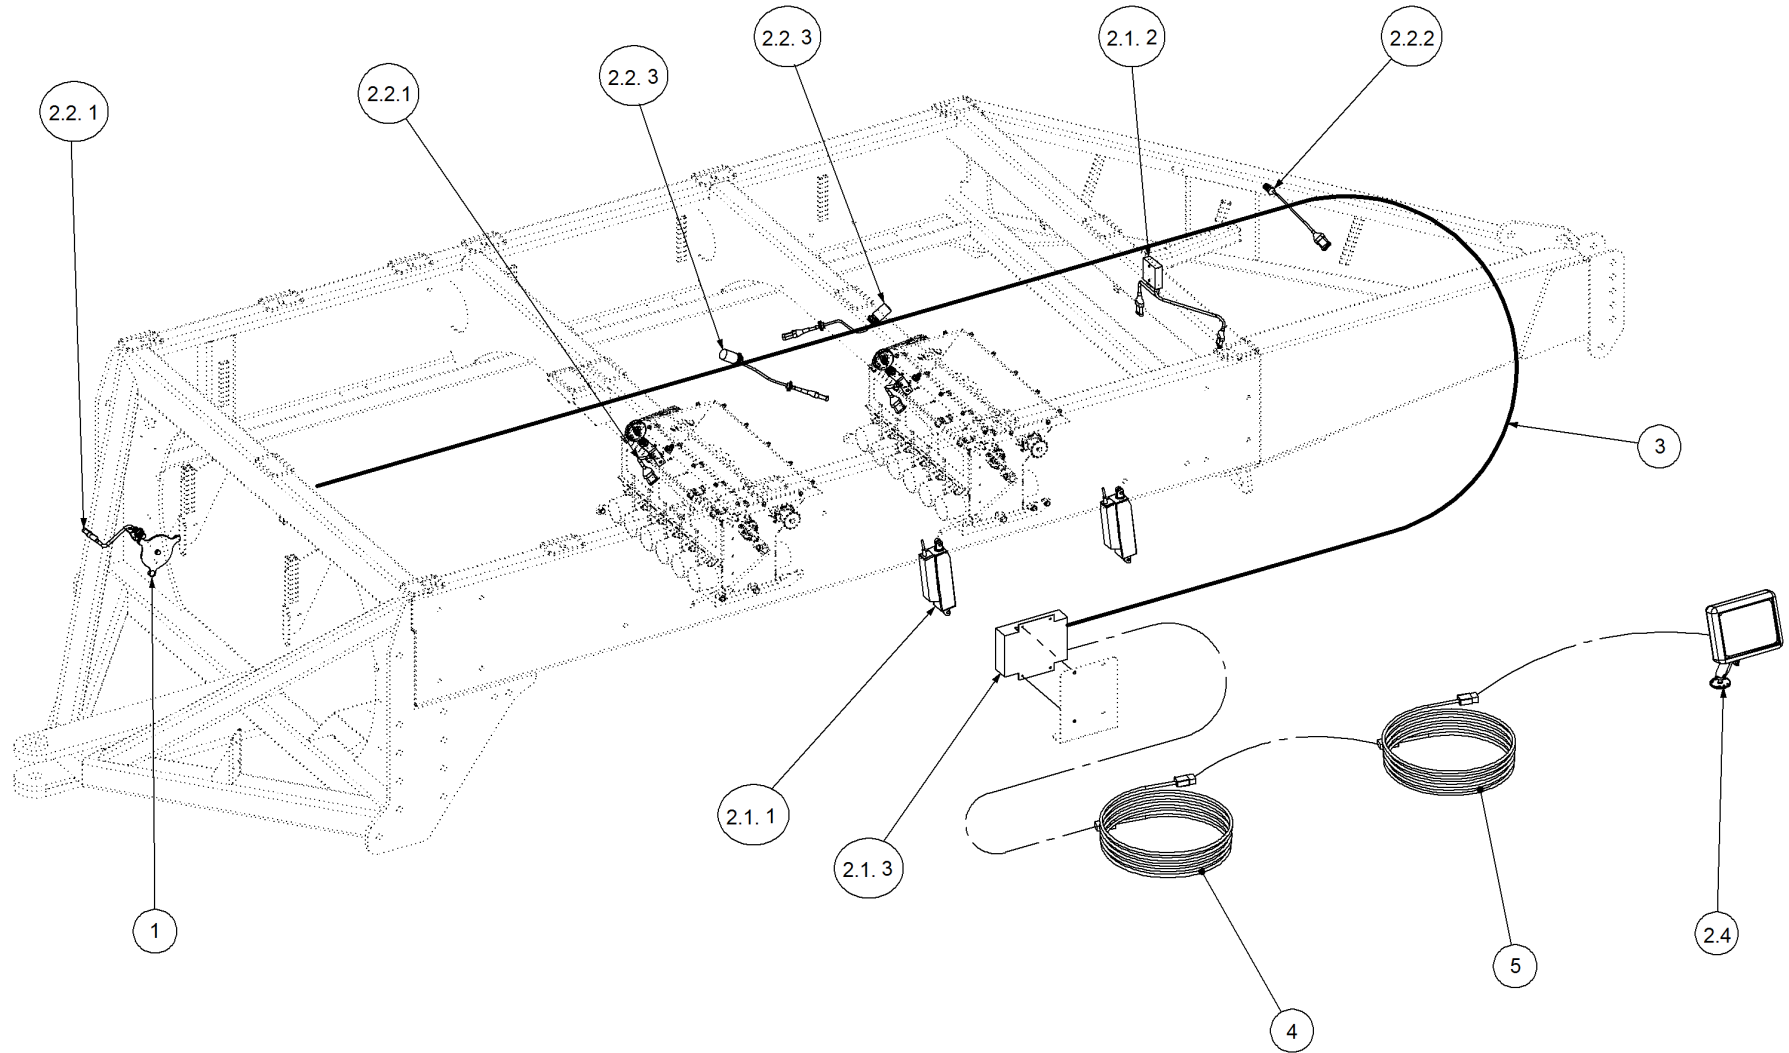

P/N 156590025 Stauff Clamp Kit

Key	Part Number	Description	Qty
1	156243220	Clamp Pipe Double 22 Dia	12
2	156263000	Clamp Top Plate	10
3	156243245	Clamp Pipe Double 25.4 Dia	4
4	156143254	Clamp Pipe Single 25.4 Dia	4
5	156163000	Clamp Top Plate	4
6	156165000	Clamp Top Plate	1
7	156145350	Clamp Pipe Single 35 Dia	1
8	156265000	Clamp Top Plate	2
9	156245380	Clamp Pipe Double 38 Dia	2
10	156180006	Stauff Rail Nut M6	10
11	156180008	Stauff Rail Nut M8	12
12	050060408	Bolt Hex Hd M6 x 40	8
13	050060608	Bolt Hex Hd M6 x 60	2
14	050080458	Bolt Hex Hd M8 x 45	10
15	050080608	Bolt Hex Hd M8 x 60	2
16	156330000	Stacking Bolt Double	6
17	156565000	Locking Plate Double	6

Key	Part Number	Description	Qty