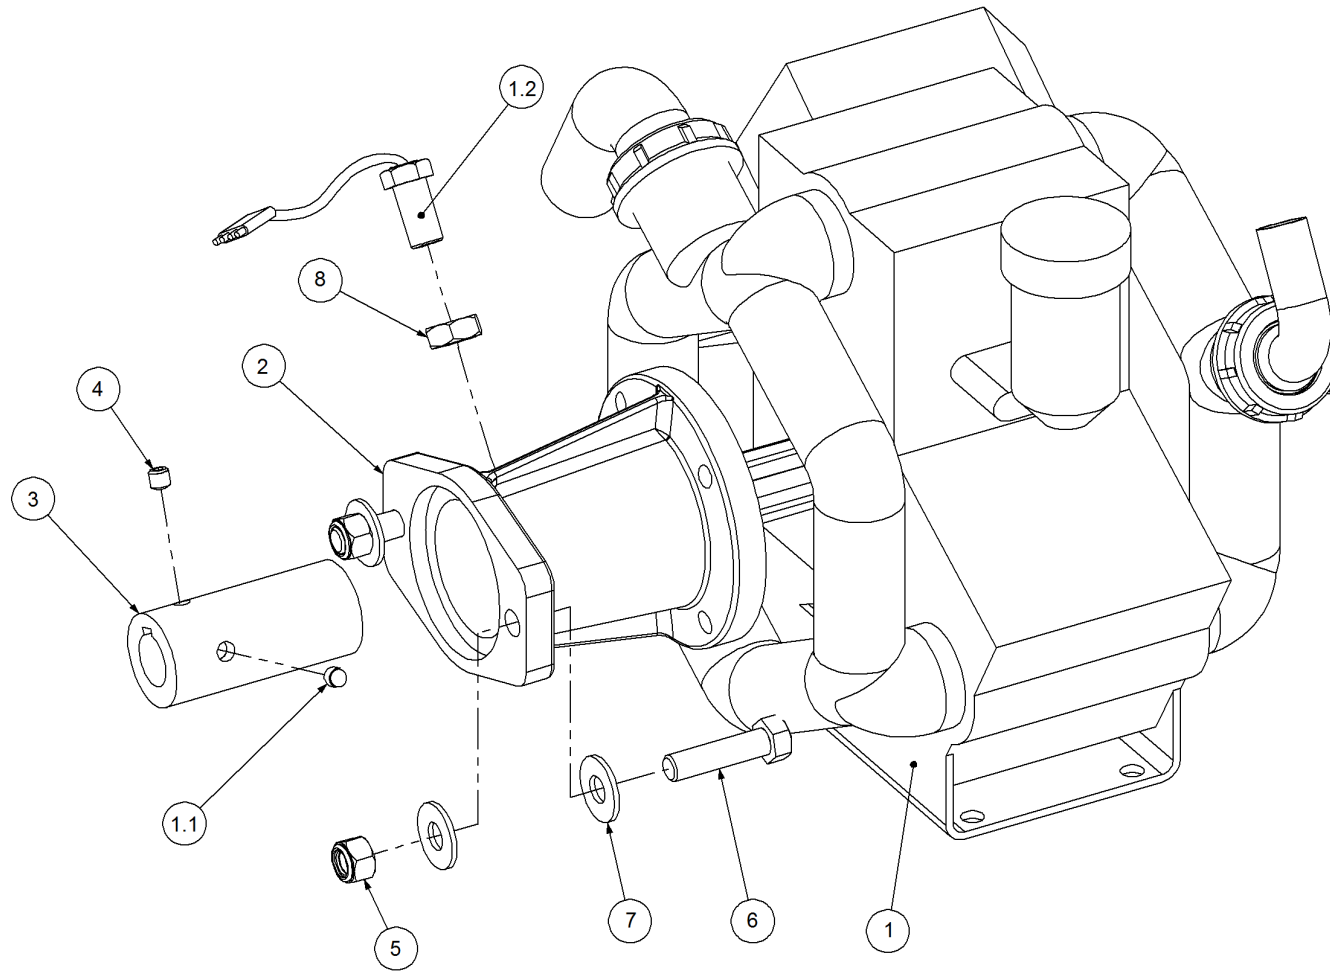

P/N 209501000 Pump Kit

Key	Part Number	Description	Qty
1	116130002	Liquid Pump	1
1.1	193000014	Magnet	1
1.2	116900755	Sensor - Fan	1
2	209501002	Bell Housing w/- Sensor Hole	1
3	209501003	Collar - Machined	1
4	013111010	Grub Screw 3/8" UNC x 3/8"	1
5	030130131	Nut 1/2" UNC Nyloc	2
6	000130505	Bolt Hex Hd 1/2" UNC x 2"	2
7	035113250	Flat Washer 1/2" ID	4
8	032120161	Lock Nut 5/8" UNF	1

Key	Part Number	Description	Qty