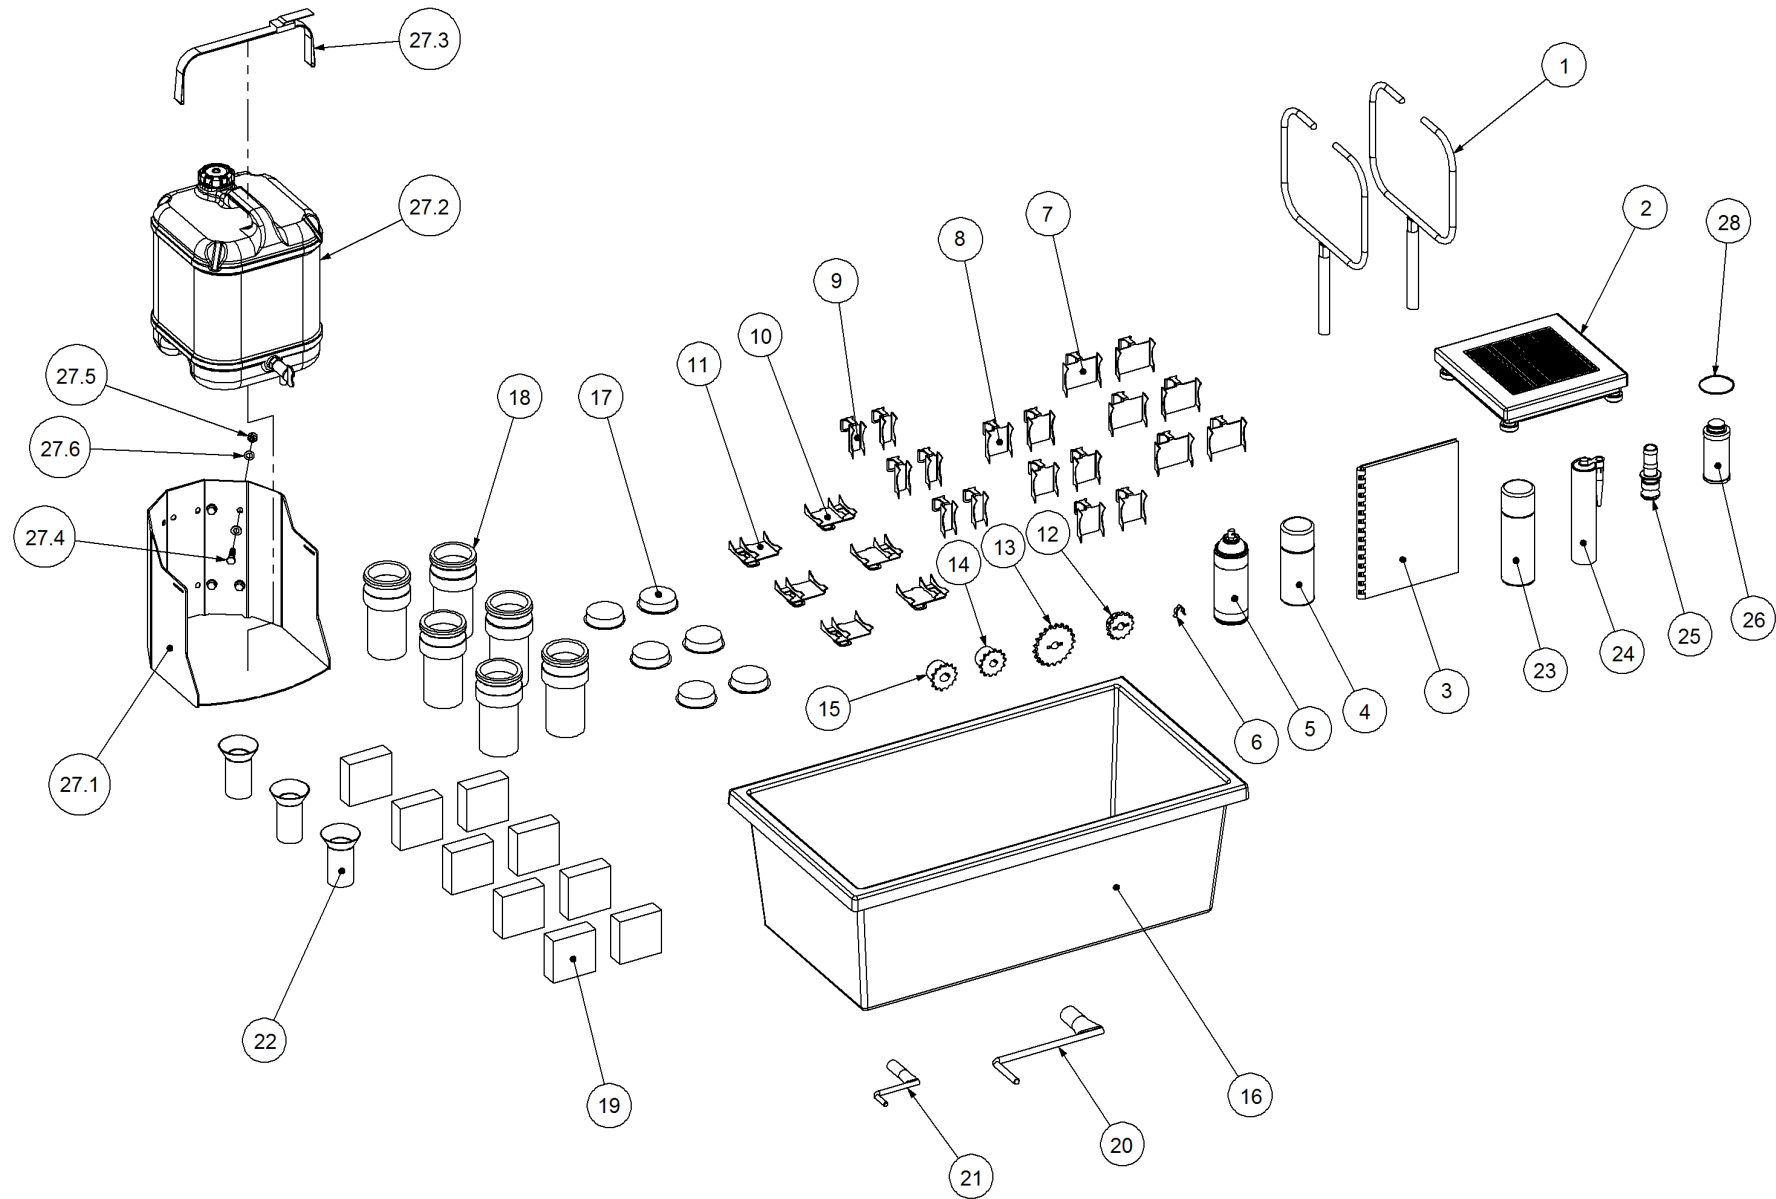

P/N 248000008 Wheel Kit - 30.5 x 32 Tyre - 10 Stud

Key	Part Number	Description	Qty
1	298303210	Wheel Assy 30.5 x 32 10 stud	2
1.1	142303212	Tyre Gripster 30.5 x 32	1
1.2	140273210	Rim Complete DW27x32 10 Stud	1
1.3	142000218	Valve Stem	1

Key	Part Number	Description	Qty