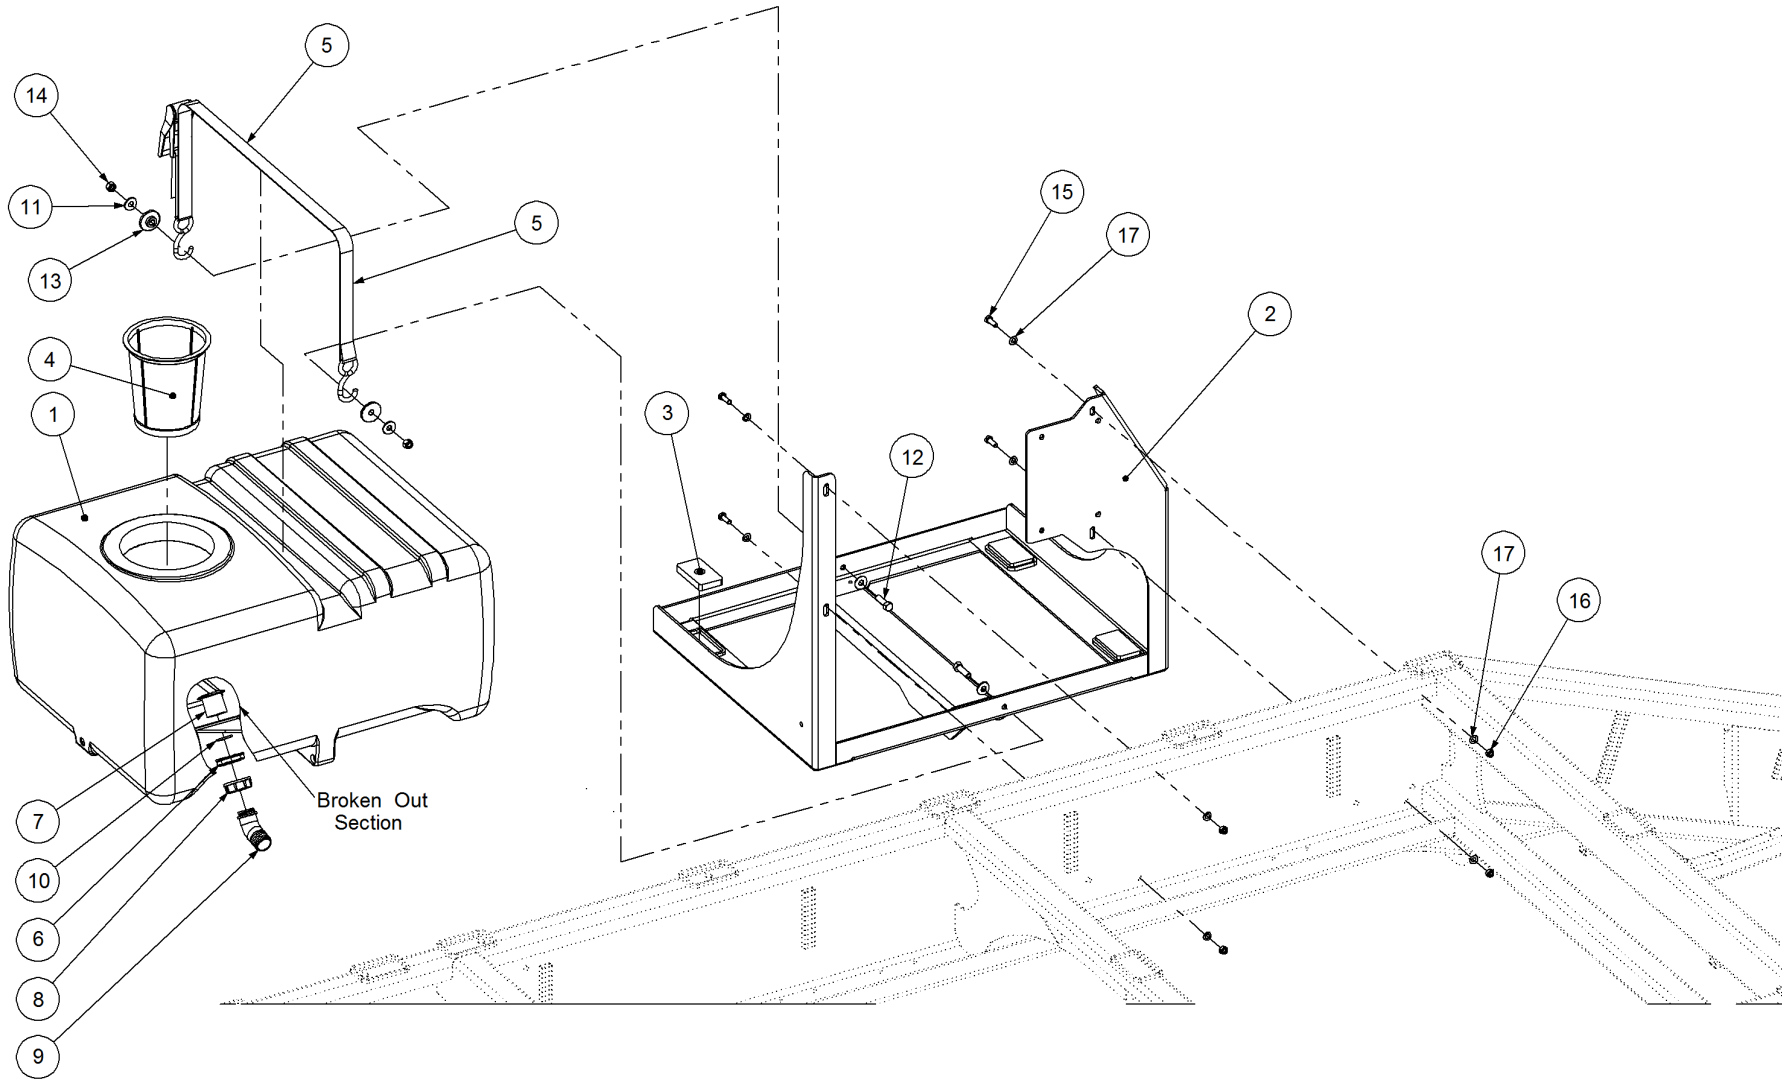

P/N 212133050

Clean Water Tank Assembly - Flush Squat

Key	Part Number	Description	Qty
1	192200001	Tank 200L Squat	1
2	212133051	Squat Tank Frame	1
3	197116213	Bin Pad	4
4	192200044	Filter For Wash Down Tank STA44	1
5	099050720	Tie Down Strap	1
6	2052060	Fitting - Lock Ring 1-1/2" BspF	1
7	220060	Fitting - Drain Outlet 1-1/2" BspM	1
8	2002060	Fitting - Fly Nut 1-1/2" BspF	1
9	117640	Fitting - Elbow 45° 1-1/2" Bsp x 40mm Hose	1
10	G10061	O'ring 29.2 ID	1
11	035113250	Flat Washer 1/2" ID	4
12	000130445	Bolt H/Head 1/2" UNC x 1"3/4 Gr5 ZP	2
13	212133053	Spacer Washer 1/2" ID	2
14	030130131	Nut 1/2" UNC Nyloc	2
15	050100308	Bolt Hex Hd M10 x 30	4
16	080121000	Nut M10 Nyloc	4
17	085110000	Flat Washer 10 ID	8

Key	Part Number	Description	Qty