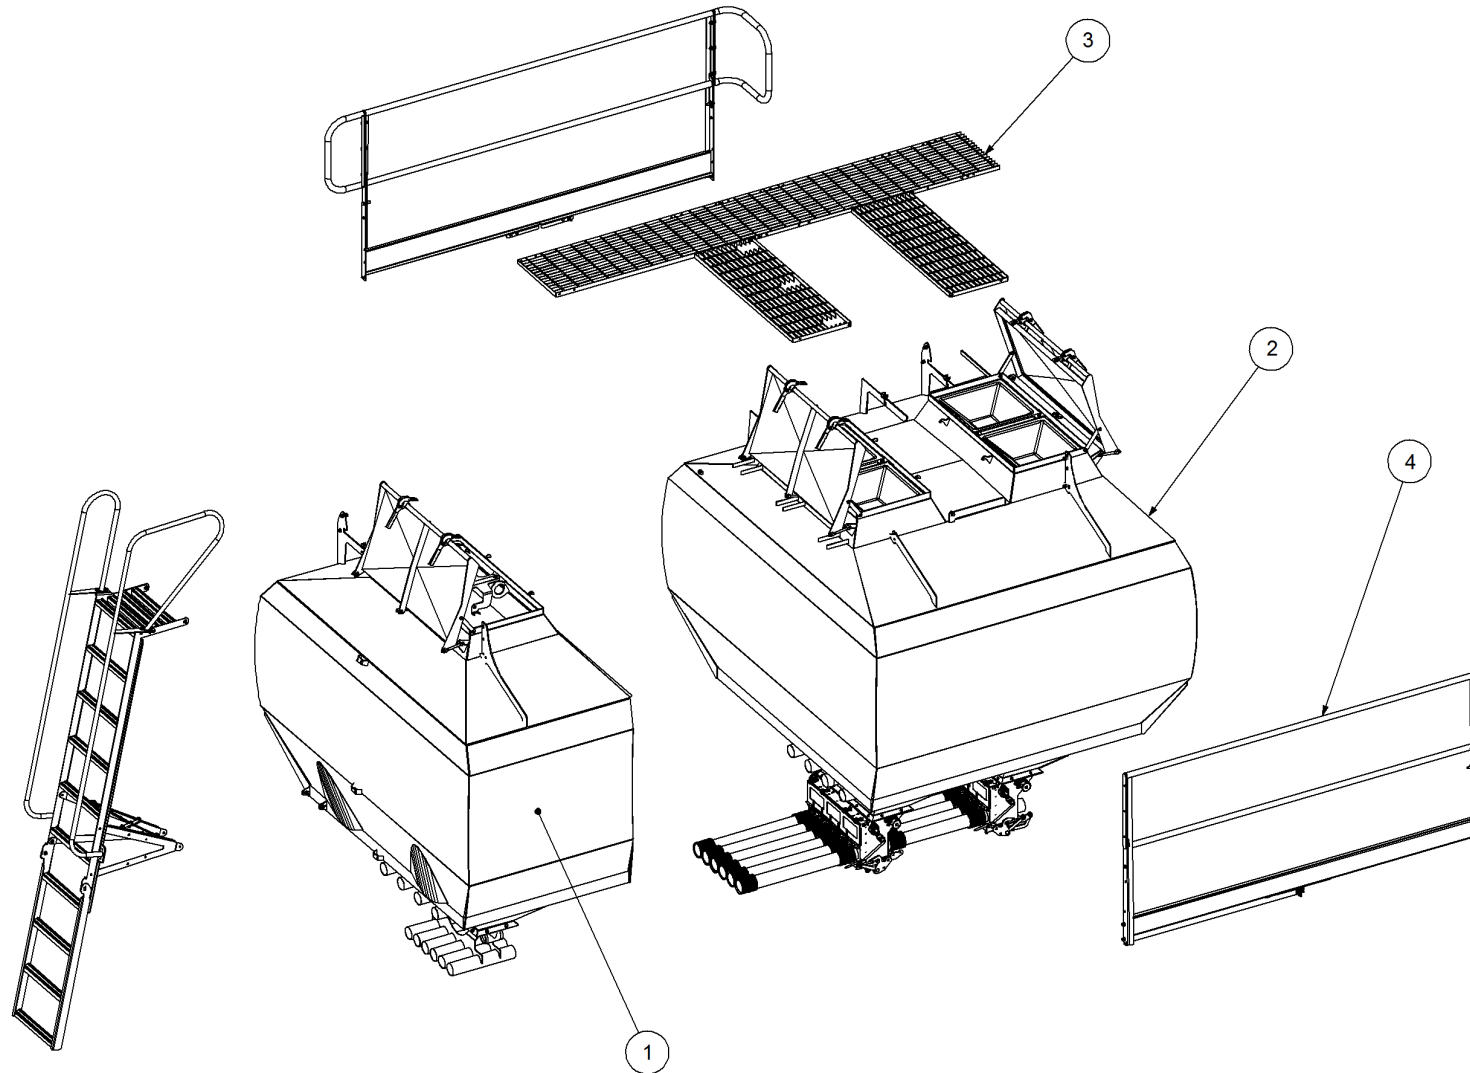

Simplicity
A U S T R A L I A

Parts Manual

TBL - Liquid Trailed Between Air Seeder

12000 TBL3

P/N 12000 TBL3

12000 TBL 3 Bin Air Seeder

Key	Part Number	Description	Code
1	200123300	Bin Assembly - 12000 3 Bin Liquid - Single Agitator	(Std)
2	212123035	Chassis Kit - TBL 3 Bin	(Std)
3	290123000	Drive Kit - Linear Control	(Std)
4	250000005	Blower Kit - Rexroth	(Std)
4	250000105	Blower Kit - Rexroth w/- Diverter Valve	(Opt)
4	250000006	Blower Kit - Volvo	(Opt)
4	250000106	Blower Kit - Volvo w/- Diverter Valve	(Opt)
4	200401156	Liquid Fertilizer Control Kit - TB	(Std)
5	248121000	Axle Hub & Stub Kit - 15T (10 stud) x 3.2m	(Std)
6	248000008	Wheel Kit - 30.5 x 32 Tyre - 10 Stud	(Std)
7	212133050	Clean Water Tank Assembly - Flush Squat	(Std)
8	291600003	Dispatch Kit - Ground Drive	(Std)
9	156590025	Stauff Clamp Kit	(Std)
10	290102002	Monitor & Harness Kit - X20 2 Bin w/- Actuator	(Std)
11	196612002	Decal '12000' Simplicity 1000 x 400mm	(Std)
11	196016050	Decal 'Liquid' 160 x 500mm Wide (Yellow)	(Std)
11	196042516	Decal Kit - Airseeder Safety	(Std)
11	196015020	Decal 'Wheat Sheaf Logo' 150 x 200	(Std)
12	266123000	Auger Kit 8" x 6m Suit 12000 TBL - LH	(Opt Extra)
12	266125000	Auger Kit 9" x 6m Suit 12000 TBL - LH	(Opt Extra)

Key	Part Number	Description	Code
-----	-------------	-------------	------

P/N 200123300

Bin Assembly - 12000 3 Bin Liquid - Single Agitator

Key	Part Number	Description	Qty
1	200401253	Bin Sub Assembly - 4000 1 Bin - Single Agitator	1
2	200802250	Bin Sub Assembly - 8000 2 Bin	1
3	200123315	Walkway Kit - 12000 3 Bin	1
4	200123310	Handrail Kit - 12000 3 Bin	1