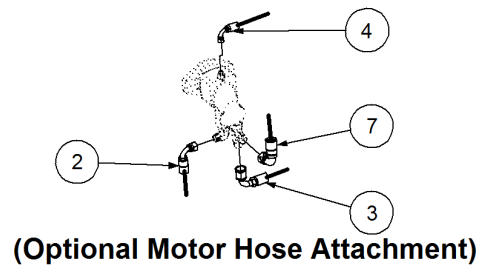

P/N 150000004 Hydraulic Hose & Fittings Kit - TBL

Key	Part Number	Description	Qty	Key	Part Number	Description	Qty
1	150000005	Hyd Hose 1/2" DWB x 7868 Lg	4	33	15216-12TRTX-S	Fitting - Reducer 1-1/16" JicM x 1-5/16" JicF	1
2	150000013	Hyd Hose 5/8" DWB x 727 Lg	1	34	1524010-3P	Coupling Q/R Male (poppet) - 3/8" NptF	1
3	150000016	Hyd Hose 5/8" DWB x 679 Lg	1	35	1525205-4M	Dust Plug - 1/2" 4000 Ser	4
4	150000015	Hyd Hose 3/8" SWB x 3438 Lg	1	36	1525209-6	Dust Cap - 1"	1
5	150000009	Hyd Hose 1/2" DWB x 2569 Lg	1	37	1525209-3M	Dust Cap - 3/8"	1
6	150000017	Hyd Hose 1/2" DWB x 3069 Lg	1	38	15210C4OMX-S	Fitting - Elbow 90° 7/8" JicM x 1/2" BspM	2
7	150000011	Hyd Hose 3/4" SWB x 1509 Lg	1				
8	150000012	Hyd Hose 1" SWB x 4709 Lg	1				
9	150000187	Hyd Hose 1/2" SFB x 1053 Lg	1				
10	150000023	Hyd Hose 5/8" DWB x 5074 Lg	1				
11	150000010	Hyd Hose 5/8" DWB x 5889 Lg	1				
12	150000018	Hyd Hose 5/8" DWB x 7488 Lg	1				
13	150000035	Hyd Hose 1/2" DWB x 618 Lg	1				
14	150000034	Hyd Hose 1/2" DWB x 378 Lg	1				
15	152S89-0614	Fitting - Elbow 90° 3/8" BsptM x 7/8" UnoM	1				
16	15210R6X-S	Fitting - Tee 7/8" JicM x 7/8" JicM x 7/8" JicF	2				
17	1528010-4	Coupling Q/R Male - 1/2" NptF	8				
18	1525209-4M	Dust Cap - 1/2"	8				
19	15210F5OX-S	Fitting - Connector 7/8" JicM x 7/8" UnoM	4				
20	15210-6F3MX-S	Fitting - Connector 7/8" JicM x 3/8" BsptM	1				
21	15210V6X-S	Fitting - Elbow 45° 7/8" JicM x 7/8" JicF	1				
22	152FFP38	Valve Burst 3/8"	1				
23	15210C6X-S	Fitting - Elbow 90° 7/8" JicM x 7/8" JicF	1				
24	158045260	Hydraulic Motor 2.7CI	1				
25	15216R6X-S	Fitting - Tee 1-5/16" JicM x 1-5/16" JicM x 1-5/16" JicF	1				
26	1528F5OX-S	Fitting - Connector 3/4" JicM x 3/4" UnoM	1				
27	1528F3MX-S	Fitting - Connector 3/4" JicM x 3/8" BsptM	1				
28	15216-12F5OX-S	Fitting - Connector 1-5/16" JicM x 1-1/16" UnoM	1				
29	152JB7037	Fitting - Tee 1/2" BspF x 1-1/16" JicM x 1-1/16" UnoM	1				
30	1526HP5ON-S	Fitting - Plug 9/16" UnoM	2				
31	1524250-4	Coupling Q/R Female - 1/2" NptF	4				
32	1524010-6PBSPP	Coupling Q/R Male - 1" BspF	1