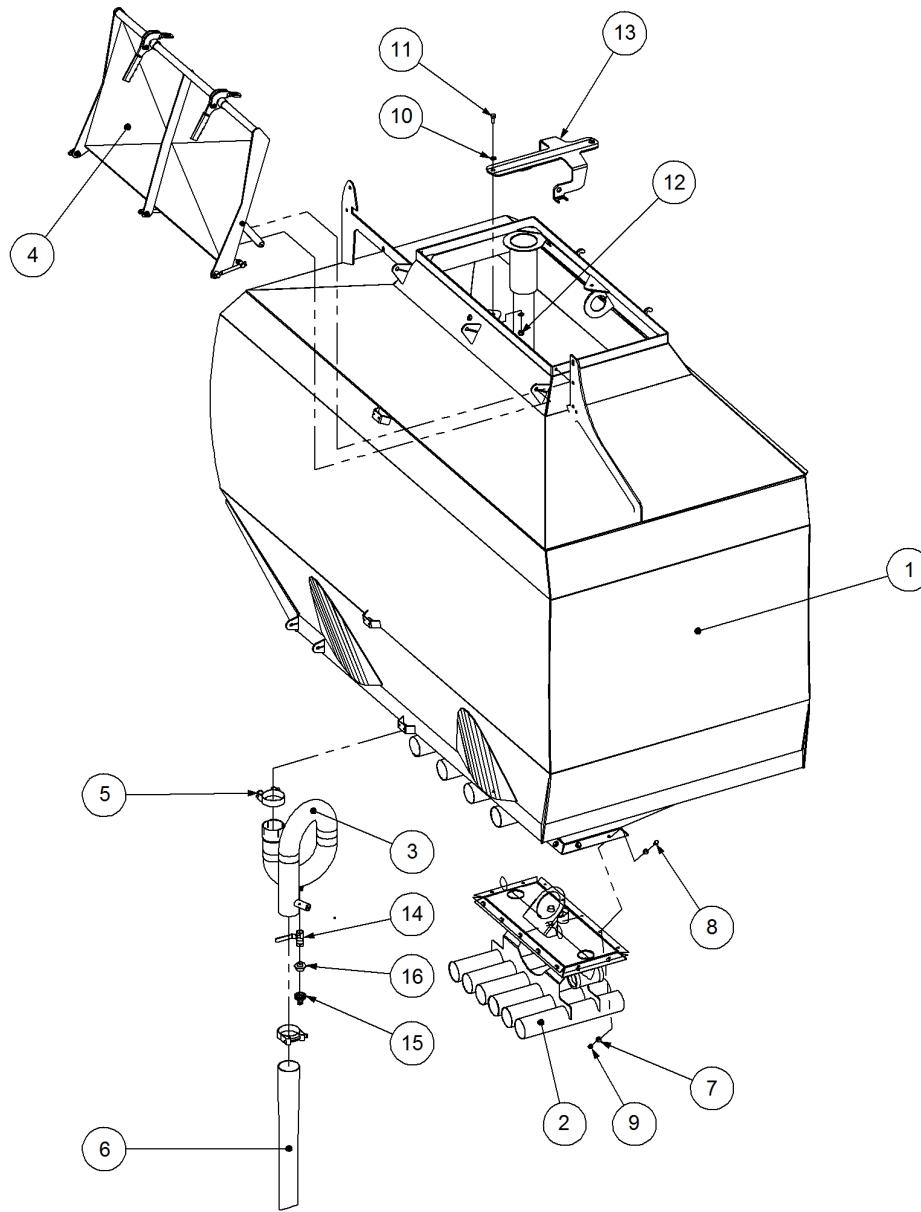

Key	Part Number	Description	Code
-----	-------------	-------------	------

P/N 200123300

Bin Assembly - 12000 3 Bin Liquid - Single Agitator

Key	Part Number	Description	Qty
1	200401253	Bin Sub Assembly - 4000 1 Bin - Single Agitator	1
2	200802250	Bin Sub Assembly - 8000 2 Bin	1
3	200123315	Walkway Kit - 12000 3 Bin	1
4	200123310	Handrail Kit - 12000 3 Bin	1

Key	Part Number	Description	Qty
-----	-------------	-------------	-----

P/N 200401253

Bin Sub Assembly - 4000 1 Bin - Single Agitator

Key	Part Number	Description	Qty
1	200401101	Bin - 4000 1 Bin	1
2	200401025	Lid Assy - Bottom	1
3	200401065	Overflow Loop	1
4	203401000	Lid Assy - Large - S/Steel	1
5	100174079	Hose Clamp - Mikalor 74 - 79 - S/Steel	2
6	200401086	Overflow Hose	1
7	085308000	Flat Washer 8 ID S/Steel	28
8	058080205	Bolt Hex Hd M8 x 20 S/Steel	14
9	080320800	Nut M8 Nyloc S/Steel	14
10	085310000	Flat Washer 10 ID S/Steel	4
11	058100255	Bolt Hex Hd M10 x 25 S/Steel	2
12	080321000	Nut M10 Nyloc S/Steel	2
13	200401029	Large Lid Brace	1
14	197000112	Ball Valve - S/Steel	1
15	197000902	Fitting - Nut 18mm	1
16	197002515	Fitting - Reducer	1