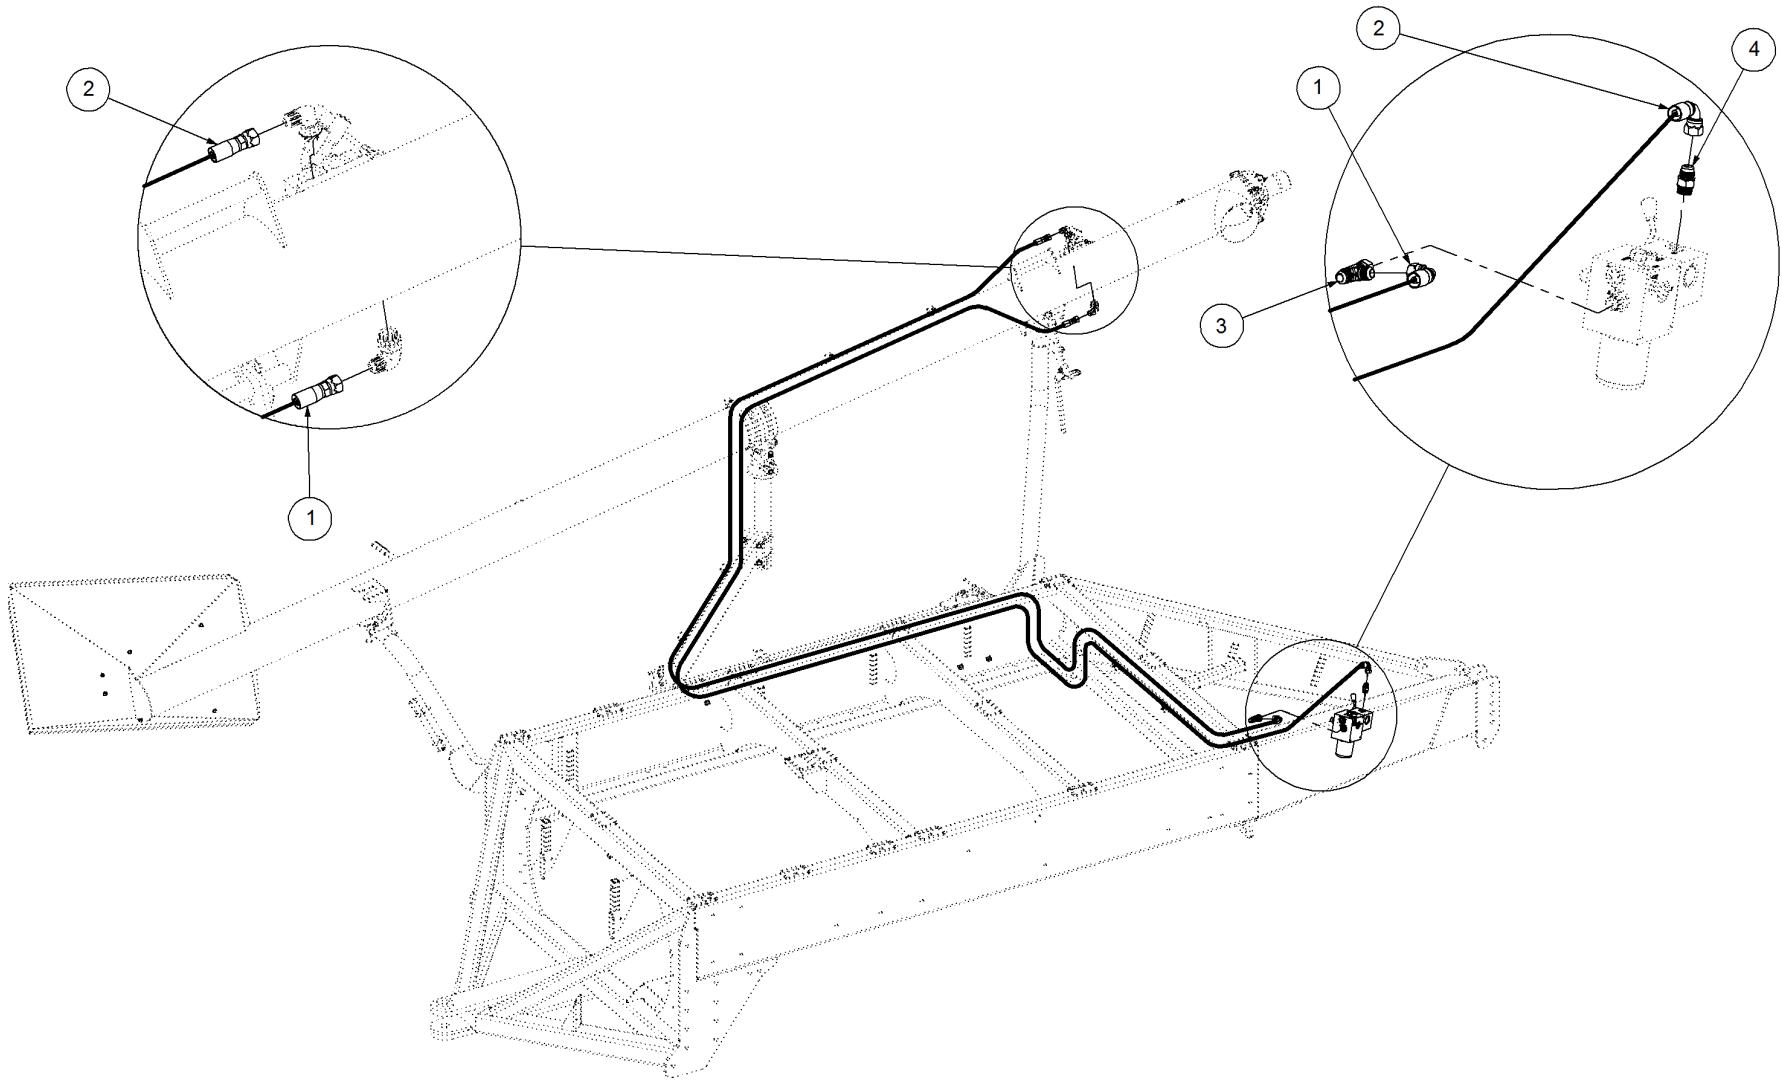

P/N 150000135

Auger Hydraulic Hose Kit 12000 TBL - LH

Key	Part Number	Description	Qty
1	150000136	Hyd Hose 1/2" DWB x 8800 Lg	1
2	150000137	Hyd Hose 1/2" DWB x 9000 Lg	1
3	15210R6X-S	Fitting - Tee 7/8" JicM x 7/8" JicM x 7/8" JicF	1
4	15210F5OX-S	Fitting - Connector 7/8" JicM x 7/8" UnoM	1

Key	Part Number	Description	Qty