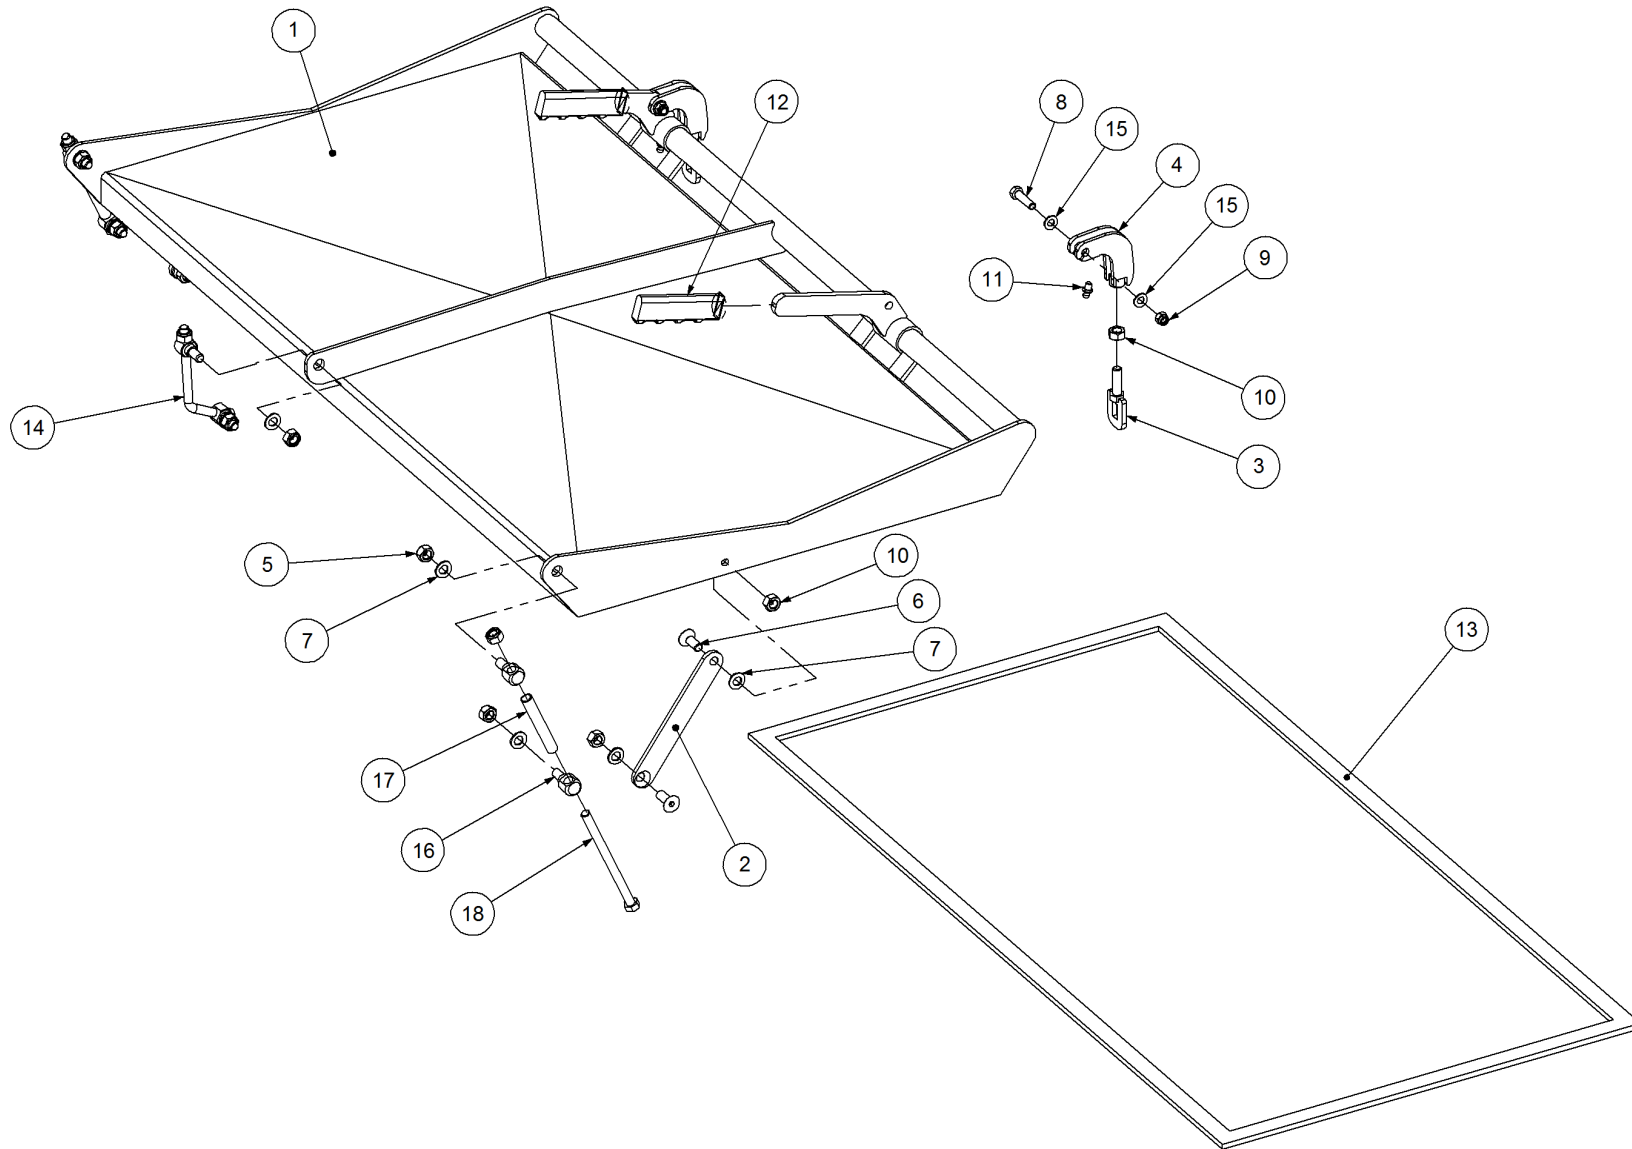

P/N 203401000 Lid Assy - Large - S/Steel

Key	Part Number	Description	Qty
1	203401001	Lid - Large - S/Steel	1
2	203401023	Lid Tilt Hinge	2
3	203401015	Lid Latch Loop	2
4	203401018	Lid Latch Toggle - S/Steel	2
5	030330101	Nut 3/8" UNC Nyloc - S/Steel	8
6	012410025	Cap Screw Csk Hd 3/8" UNC x 1" S/Steel	4
7	035310191	Flat Washer 3/8" ID S/Steel	10
8	006080325	Bolt Hex Hd 5/16" UNC x 1-1/4" S/Steel	2
9	030330081	Nut 5/16" UNC Nyloc - S/Steel	2
10	030310101	Nut Hex 3/8" UNC - S/Steel	6
11	111406000	Grease Nipple 1/4" UNF - S/Steel	2
12	197020115	Lid Handle Grip	2
13	197115265	Lid Seal - Large	1
14	203401024	Lid Centre Bolt	1
15	035308191	Flat Washer 5/16" ID	4
16	203401021	Lid Hinge Swivel	4
17	203401022	Lid Hinge Spacer	2
18	006101395	Bolt Hex Hd 3/8" UNC x 5-1/2" S/Steel	2

Key	Part Number	Description	Qty