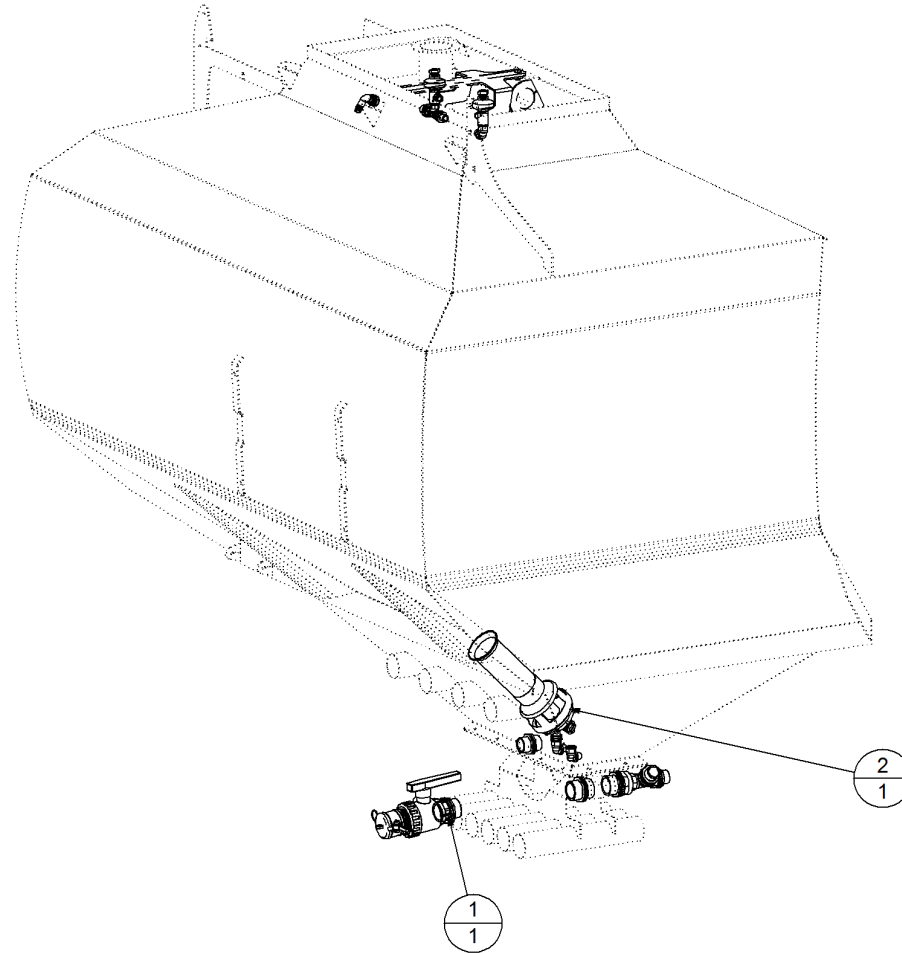

P/N 116130027

Liquid Fertilizer Bin Kit

Key	Part Number	Description	Qty
1	116130021	Liquid Drain Fill Kit	1
2	116130026	Liquid Agitate Rinse Kit	1

Key	Part Number	Description	Qty