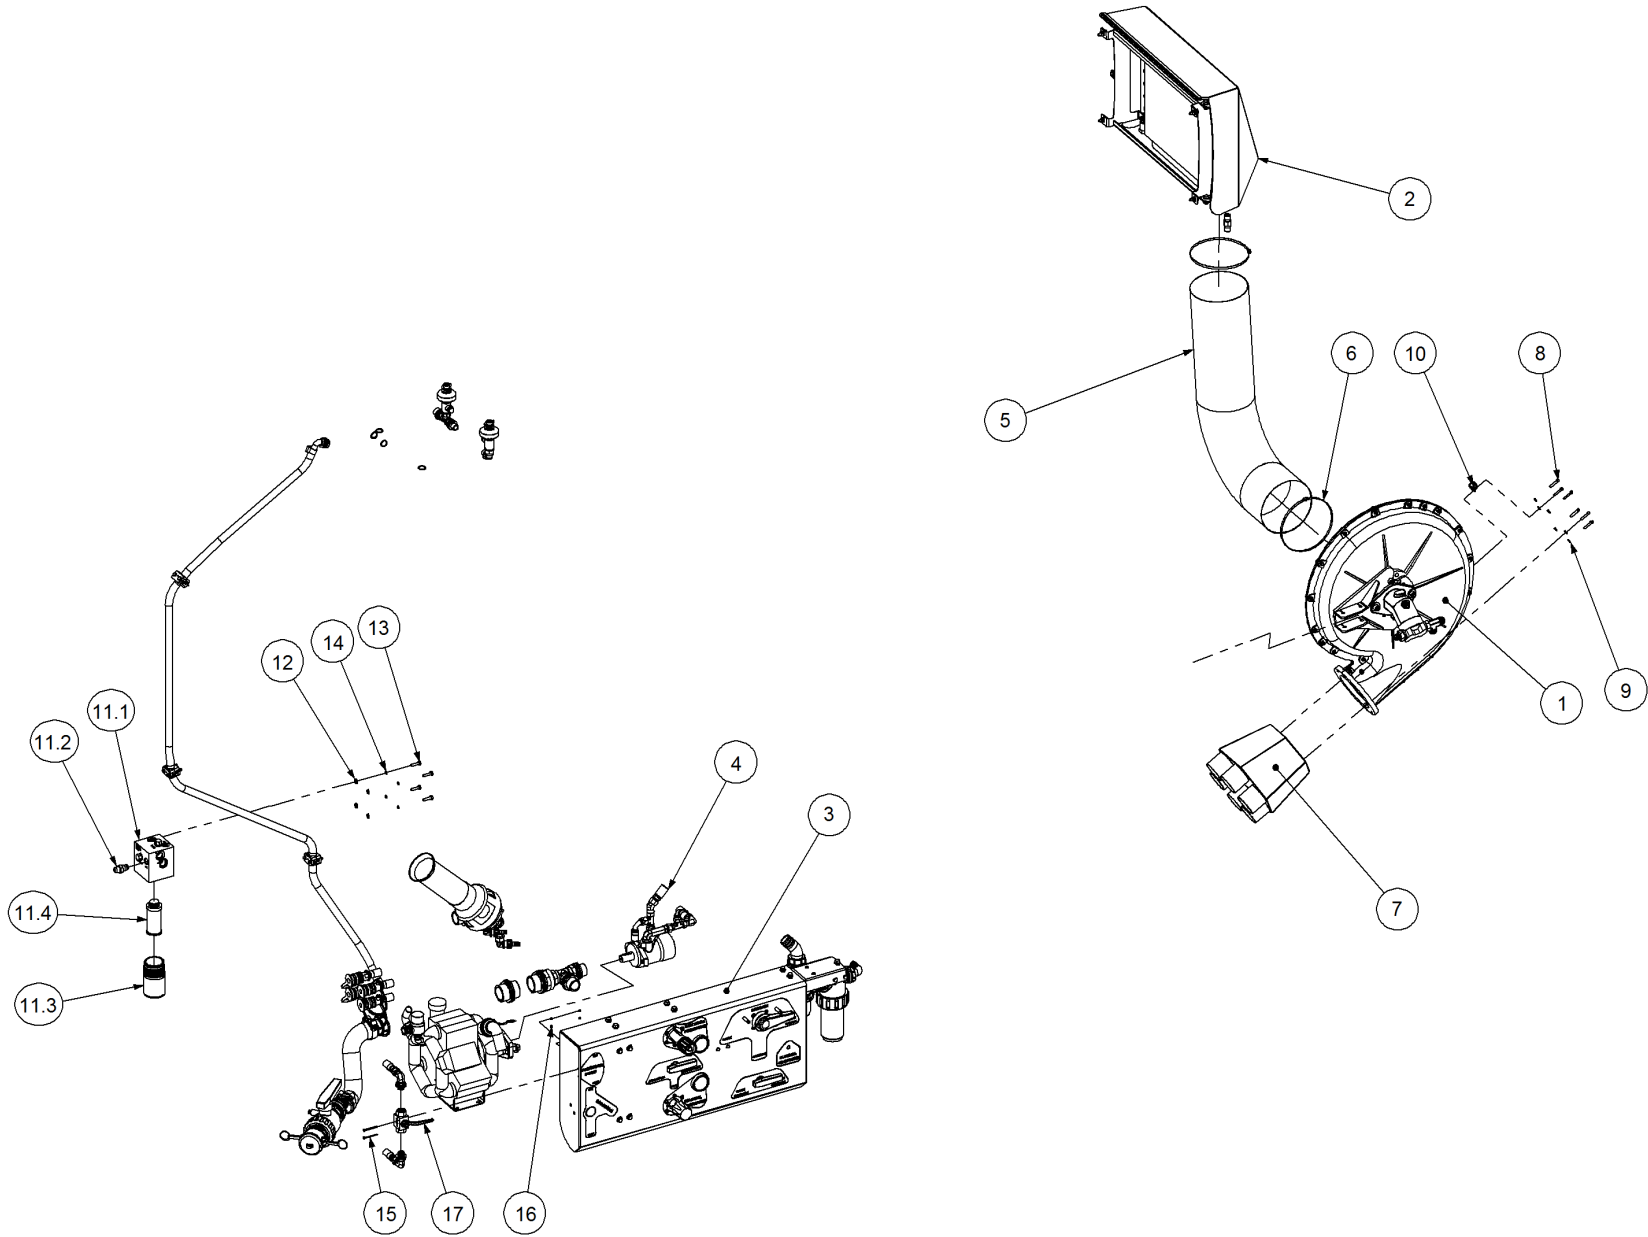

P/N 25000005 Blower Kit - Rexroth

Key	Part Number	Description	Qty
1	251902000	Blower - Rexroth	1
2	205600010	Cooler Assy	1
3	200401156	Liquid Fertilizer Control Kit - TB	1
4	150000004	Hydraulic Hose & Fittings Kit - TBL	1
5	205001000	Hose - 8" Nyladuct	1
6	101178229	Hose Clamp - 178 - 229	2
7	259602000	Blower Outlet - 6 Outlet	1
8	010106032	Cap Screw 1/4" UNC x 1-1/4"	6
9	035106151	Flat Washer 1/4" ID	6
10	115001351	Cable Clamp 18mm	1
11	254000002	Anti Cavity Manifold	1
11.1	161000003	Anti Cavity Manifold	1
11.2	161000005	HI-VT Indicator	1
11.3	254000001	Filter Bowl	1
11.4	159424400	Filter Element	1
12	085108000	Flat Washer 8 ID	4
13	050080308	Bolt Hex Hd M8 x 30	4
14	086108000	Spring Washer 8 ID	4
15	058040505	Bolt Hex Hd M4 x 50 S/Steel	2
16	080310041	Nut M4 S/Steel	4
17	BKHG12-1123M	Ball Valve 1/2" BSP	1

Key	Part Number	Description	Qty