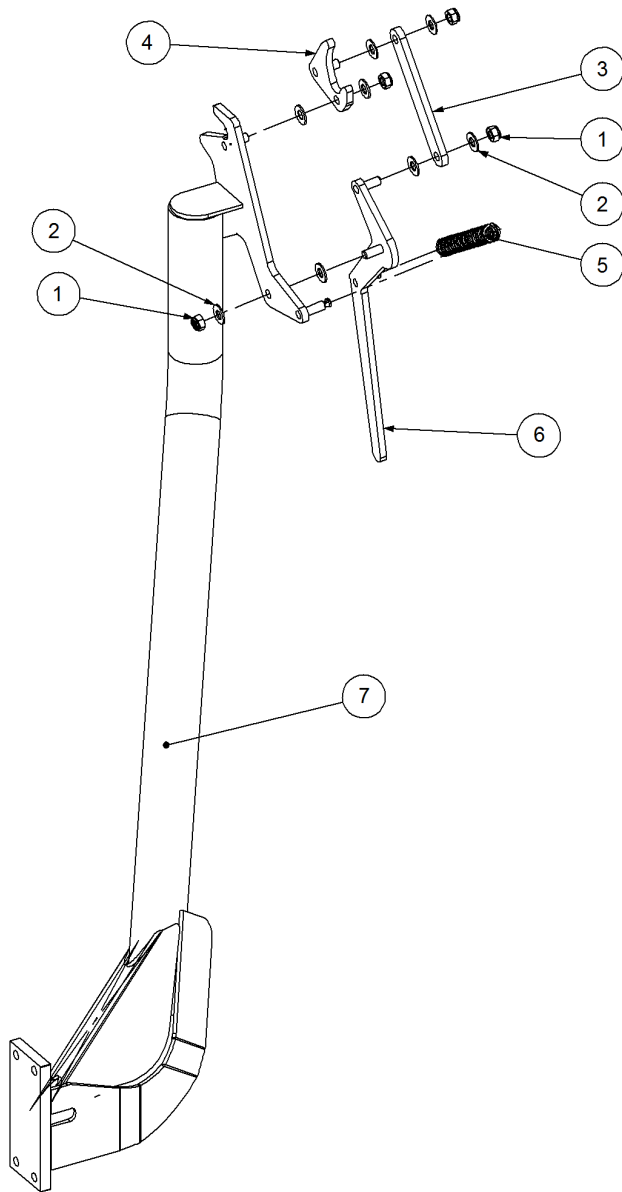

P/N 260903200 Front Mount Arm - LH

P/N 260903200

Front Mount Arm - LH

Key	Part Number	Description	Qty
1	080121200	Nut M12 Nyloc	4
2	035113250	Flat Washer 1/2" ID	8
3	260902013	Link Plate	1
4	260153025	Front Support Grab	1
5	124225175	Spring - Tension	1
6	260153020	Latch Handle - LH	1
7	260903001	Front Mount - LH	1

Key	Part Number	Description	Qty