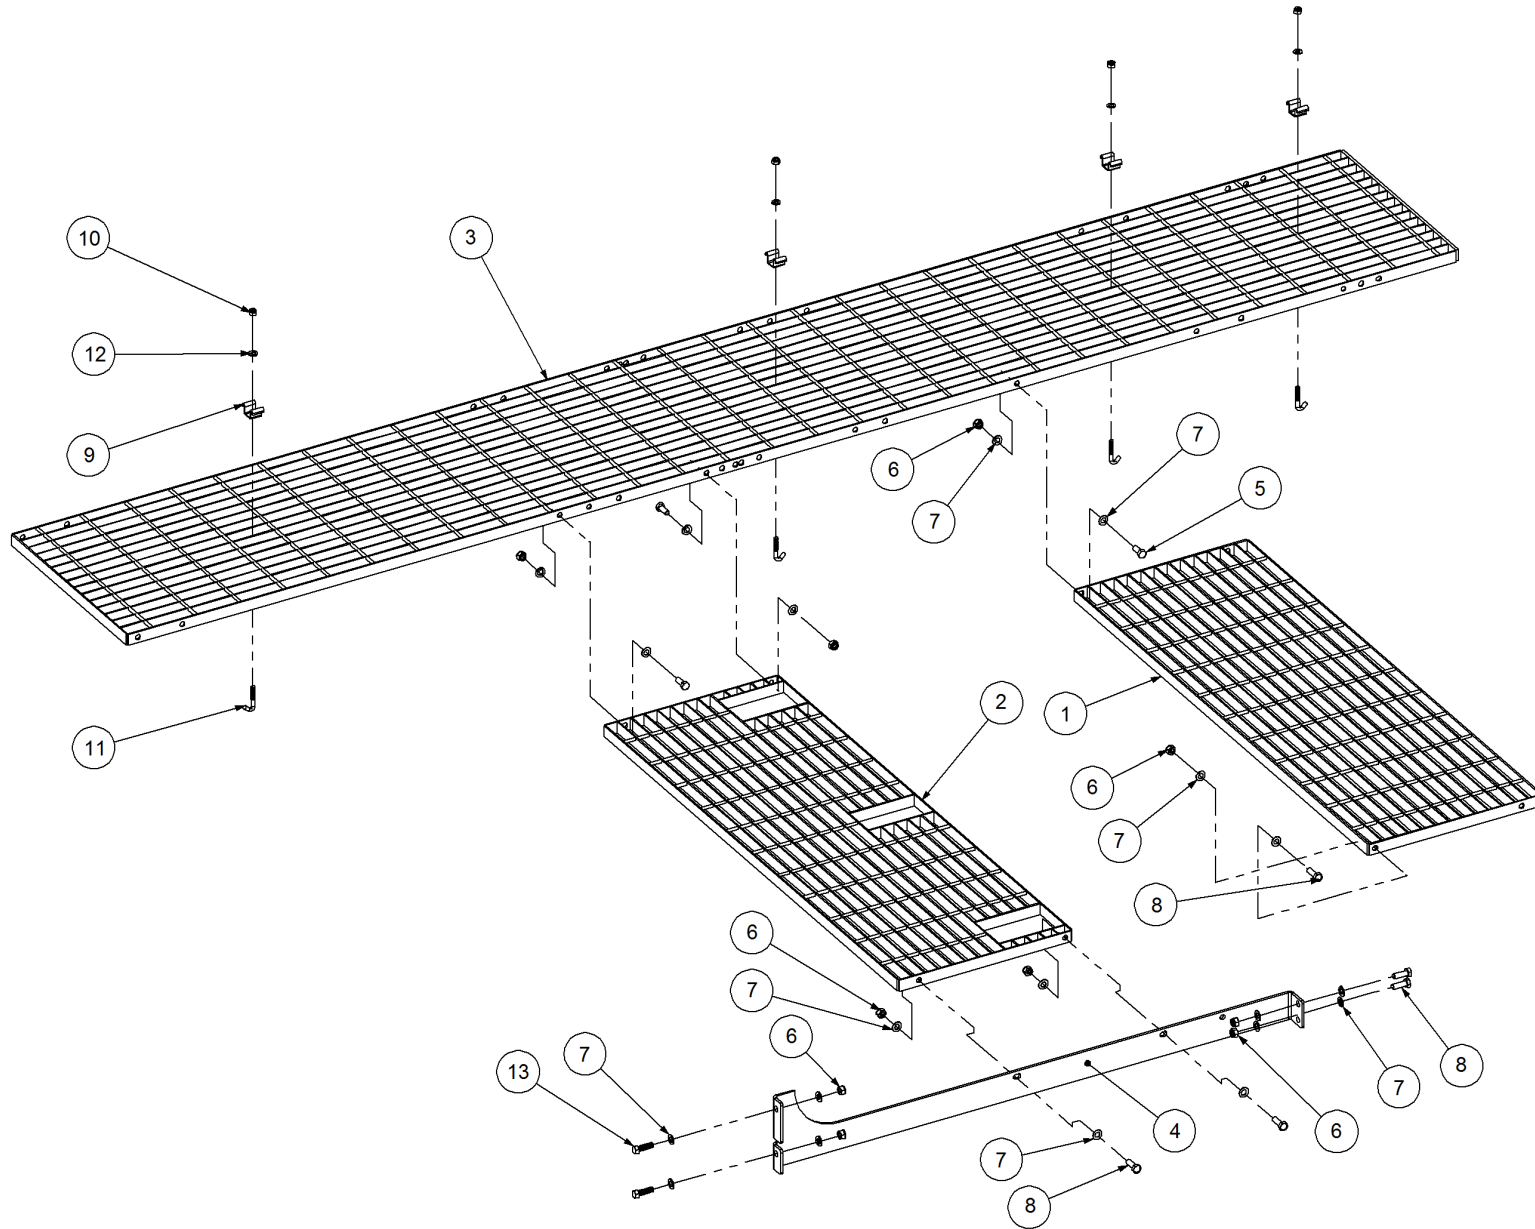

P/N 200123315 Walkway Kit - 12000 3 Bin

Key	Part Number	Description	Qty
1	193393115	Walkway Panel	1
2	200903009	Walkway Panel w/- Cutout	1
3	200401115	Walkway Panel	1
4	202123097	Walkway Pickup	1
5	050100258	Bolt Hex Hd M10 x 25	3
6	080121000	Nut M10 Nyloc	10
7	085110000	Flat Washer 10 ID	20
8	050100308	Bolt Hex Hd M10 x 30	5
9	204300003	Fixing Clip	4
10	080120800	Nut M8 Nyloc	4
11	057080000	J Bolt M8	4
12	085108000	Flat Washer 8 ID	4
13	050100358	Bolt Hex Hd M10 x 35	2

Key	Part Number	Description	Qty