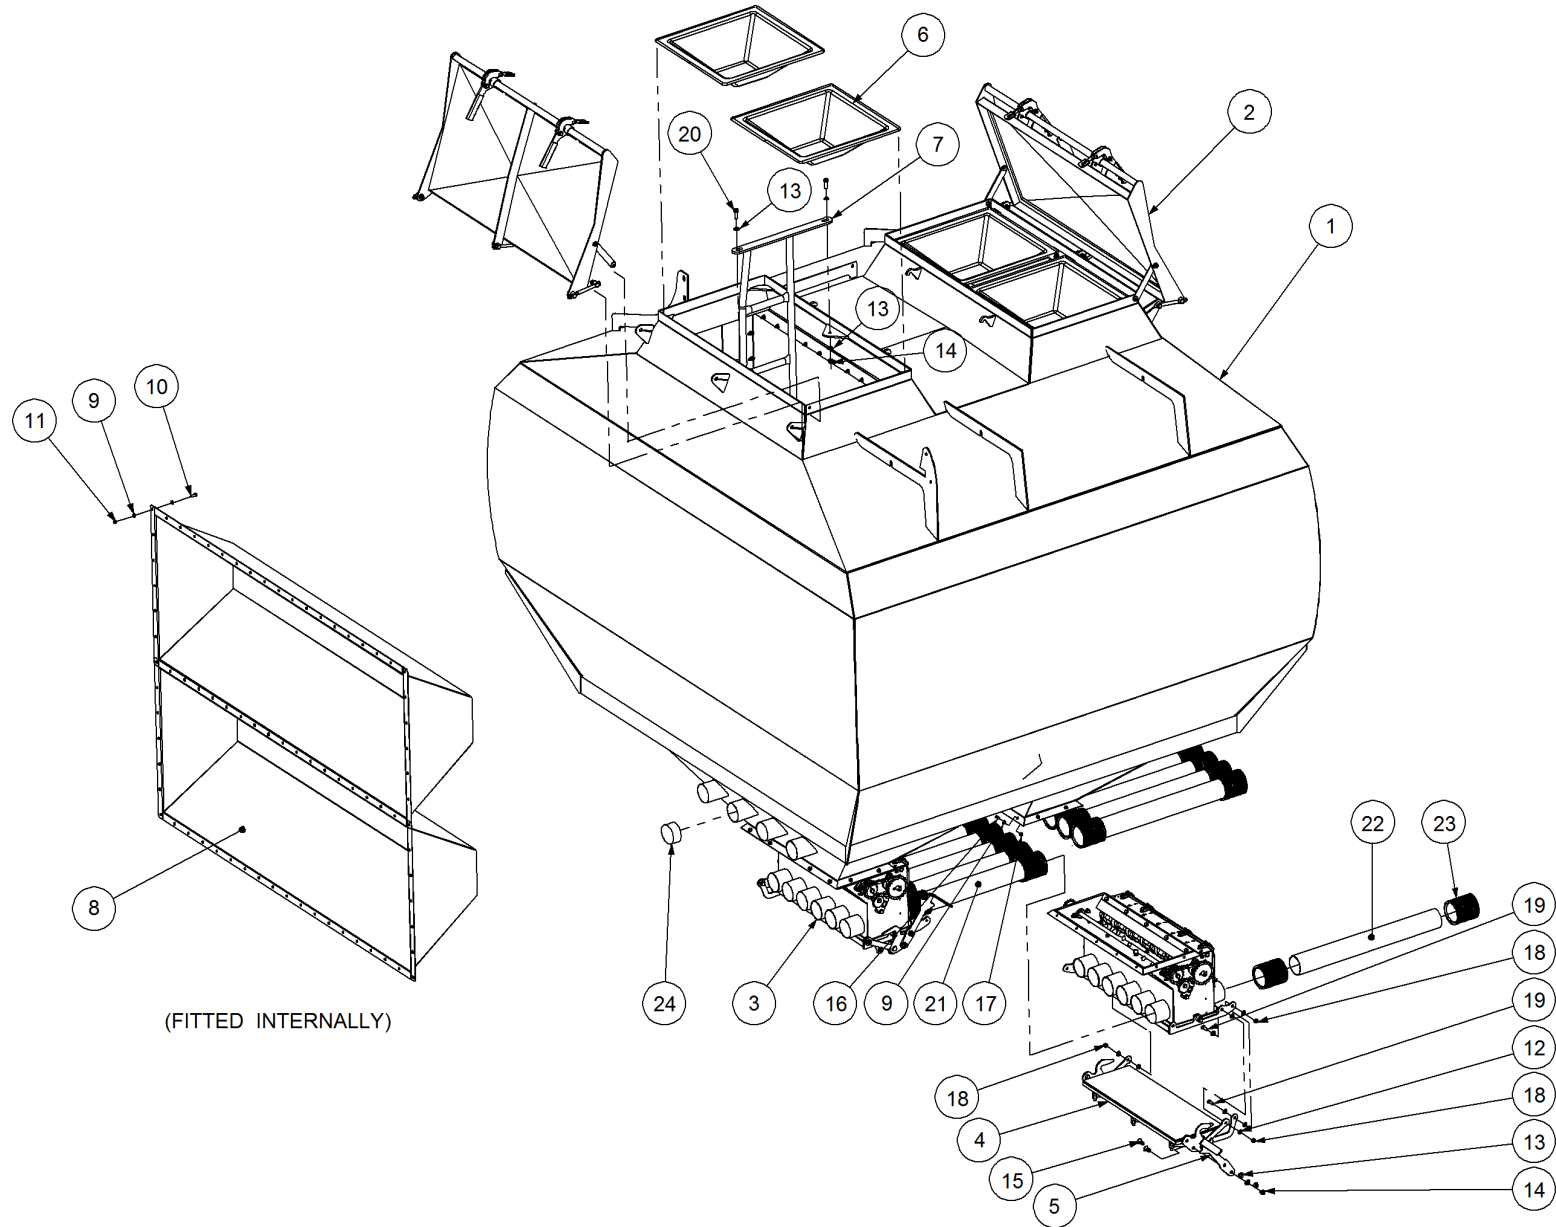

P/N 200802250

Bin Sub Assembly - 8000 2 Bin

Key	Part Number	Description	Qty
1	200802001	Bin - 8000 2 Bin	1
2	203900000	Lid Assy - Large	2
3	208600001	Metering Unit Assy - 6 Way (less Bottom Door)	2
4	208600023	Bottom Door & Shaft - 6 Way	2
5	208400065	Metering Unit Bottom Door Handle	2
6	203155001	Wire Basket	4
7	202121004	Ladder	2
8	207122001	Bin Divider	2
9	035106151	Flat Washer 1/4" ID	182
10	000060195	Bolt Hex Hd 1/4" UNC x 3/4"	77
11	030130061	Nut 1/4" UNC Nyloc	77
12	085108000	Flat Washer 8 ID	18
13	085110000	Flat Washer 10 ID	12
14	080121000	Nut M10 Nyloc	8
15	062110025	Cap Screw Csk Hd M10 x 25	4
16	010106012	Cap Screw 1/4" UNC x 1/2"	28
17	030110061	Nut 1/4" UNC	18
18	080120800	Nut M8 Nyloc	6
19	050080258	Bolt Hex Hd M8 x 25	6
20	050100308	Bolt Hex Hd M10 x 30	4
21	208000540	Metering Unit Flow Thru Tube	6
22	208000660	Metering Unit Flow Thru Tube	6
23	208000090	Joiner Hose	24
24	197000762	Blank Off Cap 3" Black	4

Key	Part Number	Description	Qty