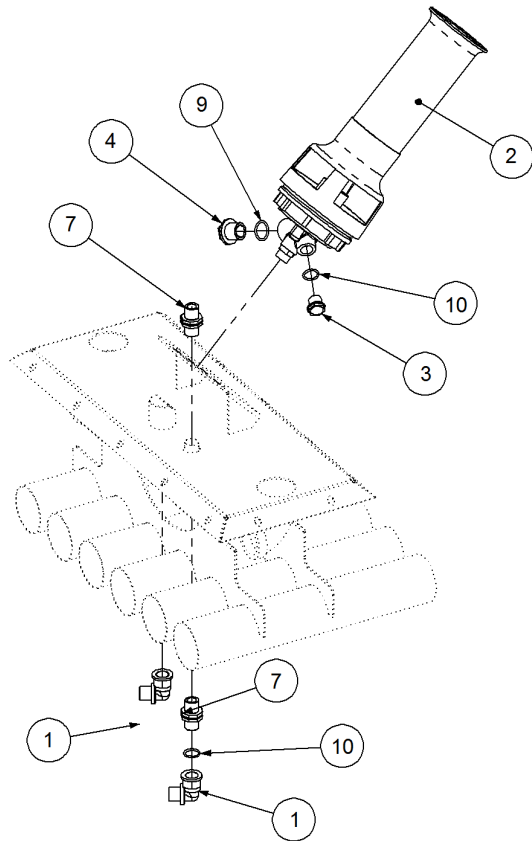

Key	Part Number	Description	Qty
-----	-------------	-------------	-----

P/N 116130021

Liquid Drain Fill Kit

Key	Part Number	Description	Qty
1	2452057	Fitting - Reducer 2" BspF x 1-1/4" BspM	1
2	2502070	Fitting - Nipple 2" BspM x 2" BspM	3
3	G10073	O'ring 58.7 ID	3
4	1302050	Fitting - Tee 1-1/4" BspF x 1-1/4" BspF x 1-1/4" BspF	1
5	G10052	O'ring 39.7 ID	3
6	2502050	Fitting - Nipple 1-1/4" BspM x 1-1/4" BspM	2
7	4542137	Ball Valve - 2 Way	1
8	18107F	Coupling - 2" Male	1
9	18107H	Plug - 2"	1
10	1132220	Fitting - Elbow 90° 1/2" Bsp x 20mm Hose	1
11	G40002	Gasket 21 ID	1
12	2052020	Fitting - Lock Ring 1/2" BspF	1
13	2502060	Fitting - Nipple 1-1/2" BspM x 1-1/2" BspM	1

Key	Part Number	Description	Qty
-----	-------------	-------------	-----

DETAIL A - BOTTOM OF BIN
SCALE 1 : 10

DETAIL B - TOP OF BIN
SCALE 1 : 10

P/N 116130026

Liquid Agitate Rinse Kit

Key	Part Number	Description	Qty
1	1262022	Fitting - Elbow 90° 1/2" BspM x 1/2" BspF	3
2	502053	Hydraulic Agitator	1
3	215020	Fitting - Plug 1/2" BspM	1
4	2152030	Fitting - Plug 3/4" BspM	1
5	P63408399	Rising Nozzle	2
6	1302020	Fitting - Tee 1/2" BspF x 1/2" BspF x 1/2" BspF	1
7	2502020	Fitting - Nipple 1/2" BspM x 1/2" BspM	3
8	2402032	Fitting - Reducer 3/4" BspM x 1/2" BspM	1
9	G11058	O'ring 25 ID	1
10	G10041	O'ring 20.2 ID	6