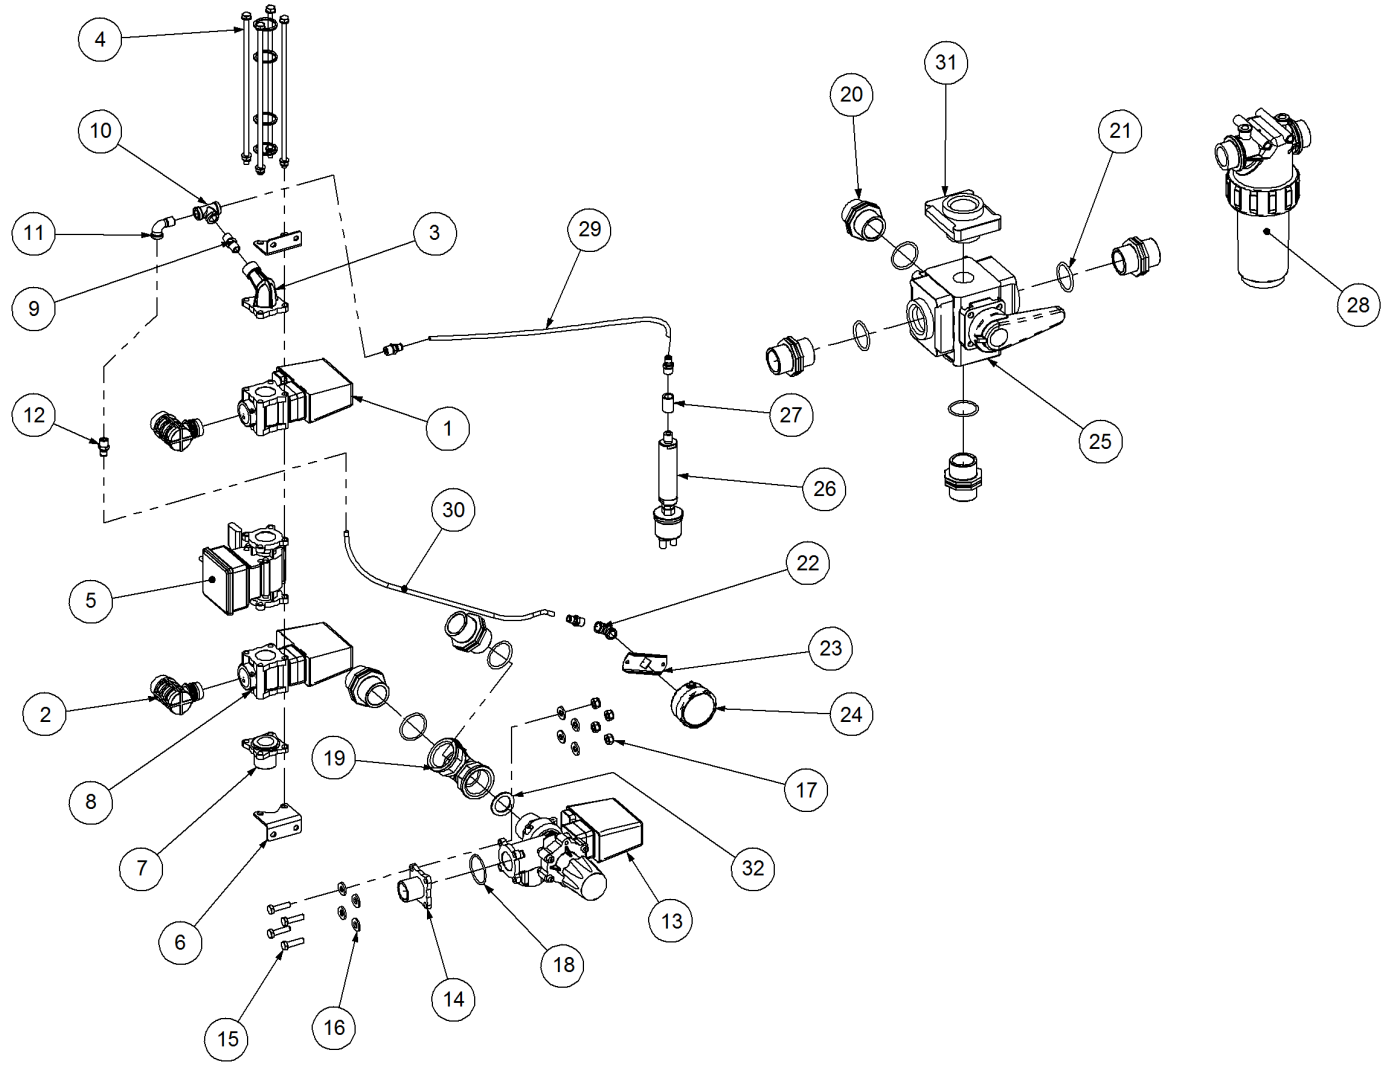

P/N 116130025 Liquid Valves Return Kit

P/N 116130025 Liquid Valves Return Kit

Key	Part Number	Description	Qty
1	463001ST	Electric Boom Section Valve	1
2	463001.301	Terminal Manifold	2
3	463011.130	Pressure Gauge Adaptor BSP 1/4"	1
4	463000.940	Valves Assembly Kit - 4 Element	1
5	4621AA30000	Electro-magnetic Flow Meter	1
6	200401034	Manifold Bracket	2
7	463000.040	Fitting - Male Adaptor 1" BspM	1
8	463020	Electric Proportional Control Valve	1
9	IF31SS2702	Fitting - Nipple 1/4" BspM	1
10	IF31SS3502	Fitting - Tee 1/4" BspF x 1/4" BspF x 1/4" BspF	1
11	IF31SS2502	Fitting - Elbow 1/4" BspF x 1/4" BspM	1
12	IF22SSM.305	Fitting - Connector 1/4" BspM - Hose 6mm	4
13	471501T	Electric Control Valve	1
14	463000.140	Fitting - Adaptor 1" BspM	1
15	064108030	Set Screw Hex Hd M8 x 30	4
16	085308000	Flat Washer 8 ID S/Steel	8
17	080120800	Nut M8 Nyloc	4
18	G10071V	O'ring 39.3 ID	1
19	1302050	Fitting - Tee 1-1/4" BspF x 1-1/4" BspF x 1-1/4" BspF	1
20	2502050	Fitting - Nipple 1-1/4" BspM x 1-1/4" BspM	6
21	G10052	O'ring 39.7 ID	6
22	IF31SS3402	Fitting - Elbow 1/4" BspF x 1/4" BspF	1
23	IF251595	Panel Mount Kit 63mm Guage	1
24	914010	Inox Glycerinie Guage	1
25	453055A55	Ball Valve - 5 Way	1
26	A1704	Pressure Transducer	1
27	IF31SS2602	Fitting - Connector 1/4" BspF x 1/4" BspF	1
28	3262054	Line Filter (100 Mesh)	1
29	116130020-01	Hose 6mm	1
30	116130020-02	Hose 6mm	1
31	45305500.030	Fitting - Blanking Cap	1
32	G40015	Gasket 27.5 ID	1

Key	Part Number	Description	Qty