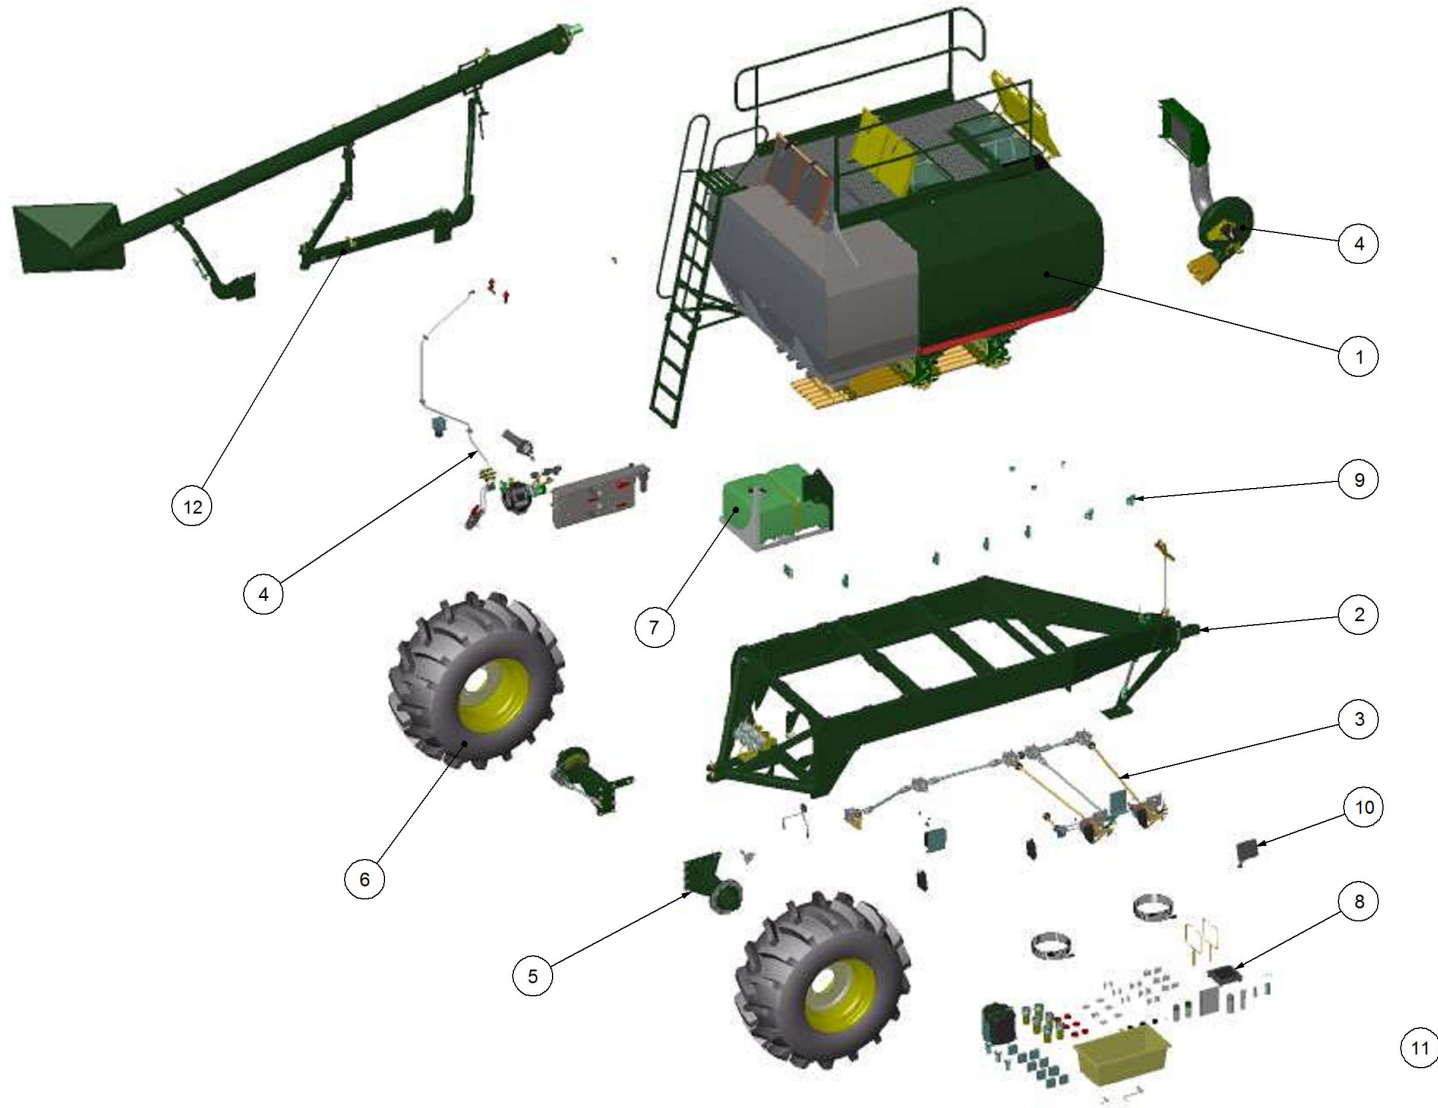

Simplicity
A U S T R A L I A

Parts Manual

TBL - Liquid Trailed Between Air Seeder

12000 TBL3

P/N 12000 TBL3

12000 TBL 3 Bin Air Seeder

Key	Part Number	Description	Code
1	200123300	Bin Assembly - 12000 3 Bin Liquid - Single Agitator	(Std)
2	212123035	Chassis Kit - TBL 3 Bin	(Std)
3	290123000	Drive Kit - Linear Control	(Std)
4	250000005	Blower Kit - Rexroth	(Std)
4	250000105	Blower Kit - Rexroth w/- Diverter Valve	(Opt)
4	250000006	Blower Kit - Volvo	(Opt)
4	250000106	Blower Kit - Volvo w/- Diverter Valve	(Opt)
4	200401156	Liquid Fertilizer Control Kit - TB	(Std)
5	248121000	Axle Hub & Stub Kit - 15T (10 stud) x 3.2m	(Std)
6	248000008	Wheel Kit - 30.5 x 32 Tyre - 10 Stud	(Std)
7	212133050	Clean Water Tank Assembly - Flush Squat	(Std)
8	291600003	Dispatch Kit - Ground Drive	(Std)
9	156590025	Stauff Clamp Kit	(Std)
10	290102002	Monitor & Harness Kit - X20 2 Bin w/- Actuator	(Std)
11	196612002	Decal '12000' Simplicity 1000 x 400mm	(Std)
11	196016050	Decal 'Liquid' 160 x 500mm Wide (Yellow)	(Std)
11	196042516	Decal Kit - Airseeder Safety	(Std)
11	196015020	Decal 'Wheat Sheaf Logo' 150 x 200	(Std)
12	266123000	Auger Kit 8" x 6m Suit 12000 TBL - LH	(Opt Extra)
12	266125000	Auger Kit 9" x 6m Suit 12000 TBL - LH	(Opt Extra)

Key	Part Number	Description	Qty
-----	-------------	-------------	-----

P/N 200401253

Bin Sub Assembly - 4000 1 Bin - Single Agitator

Key	Part Number	Description	Qty
1	200401101	Bin - 4000 1 Bin	1
2	200401025	Lid Assy - Bottom	1
3	200401065	Overflow Loop	1
4	203401000	Lid Assy - Large - S/Steel	1
5	100174079	Hose Clamp - Mikalor 74 - 79 - S/Steel	2
6	200401086	Overflow Hose	1
7	085308000	Flat Washer 8 ID S/Steel	28
8	058080205	Bolt Hex Hd M8 x 20 S/Steel	14
9	080320800	Nut M8 Nyloc S/Steel	14
10	085310000	Flat Washer 10 ID S/Steel	4
11	058100255	Bolt Hex Hd M10 x 25 S/Steel	2
12	080321000	Nut M10 Nyloc S/Steel	2
13	200401029	Large Lid Brace	1
14	197000112	Ball Valve - S/Steel	1
15	197000902	Fitting - Nut 18mm	1
16	197002515	Fitting - Reducer	1