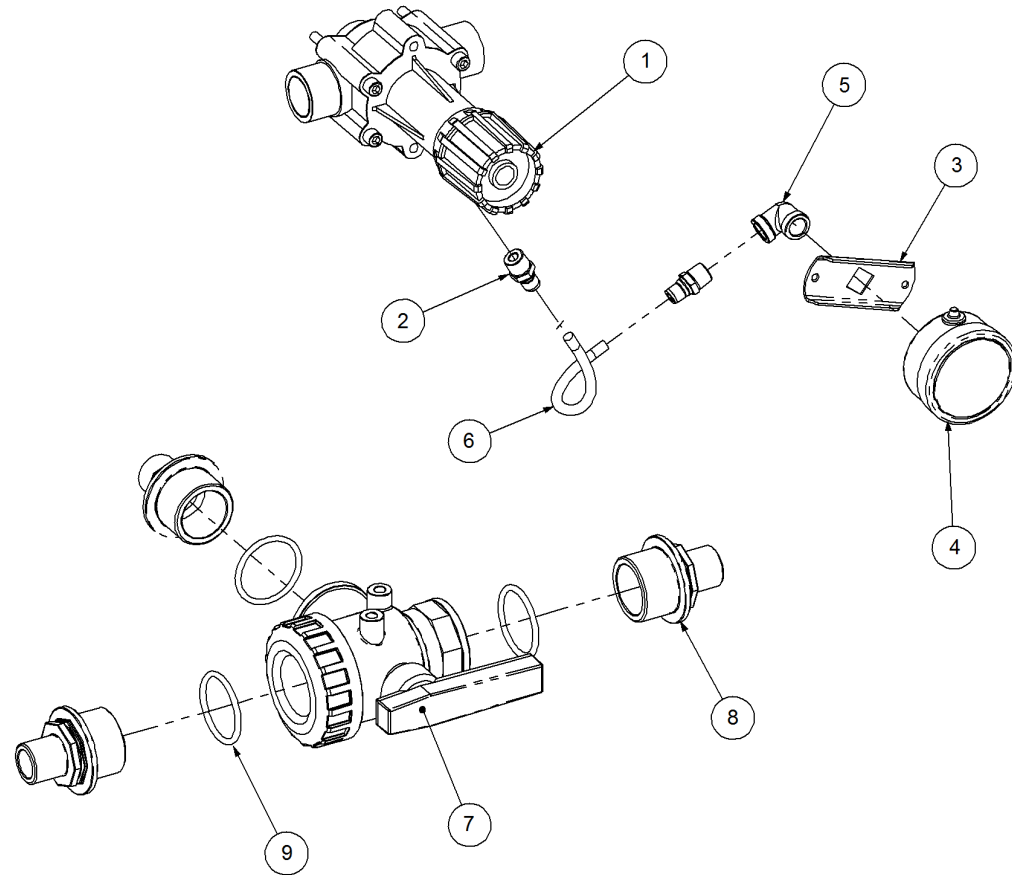

P/N 116130023 Pressure Kit

P/N 116130023 Pressure Kit

Key	Part Number	Description	Qty
1	465541	Pressure Relief Control Valve	1
2	IF22SSM.305	Fitting - Connector 1/4" BspM - Hose 6mm	2
3	IF251595	Panel Mount Kit 63mm Guage	1
4	914010	Inox Glycerinie Guage	1
5	IF31SS3402	Fitting - Elbow 1/4" BspF x 1/4" BspF	1
6	116130020-03	Hose 6mm	1
7	4542235	Ball Valve - 3 Way	1
8	2402053	Fitting - Reducer 1-1/4" BspM x 3/4" BspM	3
9	G10052	O'ring 39.7 ID	3

Key	Part Number	Description	Qty