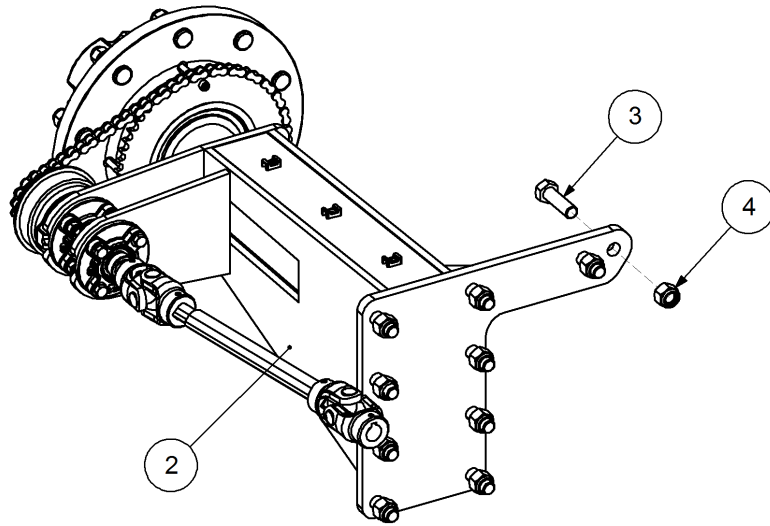

P/N 150000004 Hydraulic Hose & Fittings Kit - TBL

Key	Part Number	Description	Qty	Key	Part Number	Description	Qty
1	150000005	Hyd Hose 1/2" DWB x 7868 Lg	4	33	15216-12TRTX-S	Fitting - Reducer 1-1/16" JicM x 1-5/16" JicF	1
2	150000013	Hyd Hose 5/8" DWB x 727 Lg	1	34	1524010-3P	Coupling Q/R Male (poppet) - 3/8" NptF	1
3	150000016	Hyd Hose 5/8" DWB x 679 Lg	1	35	1525205-4M	Dust Plug - 1/2" 4000 Ser	4
4	150000015	Hyd Hose 3/8" SWB x 3438 Lg	1	36	1525209-6	Dust Cap - 1"	1
5	150000009	Hyd Hose 1/2" DWB x 2569 Lg	1	37	1525209-3M	Dust Cap - 3/8"	1
6	150000017	Hyd Hose 1/2" DWB x 3069 Lg	1	38	15210C4OMX-S	Fitting - Elbow 90° 7/8" JicM x 1/2" BspM	2
7	150000011	Hyd Hose 3/4" SWB x 1509 Lg	1				
8	150000012	Hyd Hose 1" SWB x 4709 Lg	1				
9	150000187	Hyd Hose 1/2" SFB x 1053 Lg	1				
10	150000023	Hyd Hose 5/8" DWB x 5074 Lg	1				
11	150000010	Hyd Hose 5/8" DWB x 5889 Lg	1				
12	150000018	Hyd Hose 5/8" DWB x 7488 Lg	1				
13	150000035	Hyd Hose 1/2" DWB x 618 Lg	1				
14	150000034	Hyd Hose 1/2" DWB x 378 Lg	1				
15	152S89-0614	Fitting - Elbow 90° 3/8" BsptM x 7/8" UnoM	1				
16	15210R6X-S	Fitting - Tee 7/8" JicM x 7/8" JicM x 7/8" JicF	2				
17	1528010-4	Coupling Q/R Male - 1/2" NptF	8				
18	1525209-4M	Dust Cap - 1/2"	8				
19	15210F5OX-S	Fitting - Connector 7/8" JicM x 7/8" UnoM	4				
20	15210-6F3MX-S	Fitting - Connector 7/8" JicM x 3/8" BsptM	1				
21	15210V6X-S	Fitting - Elbow 45° 7/8" JicM x 7/8" JicF	1				
22	152FFP38	Valve Burst 3/8"	1				
23	15210C6X-S	Fitting - Elbow 90° 7/8" JicM x 7/8" JicF	1				
24	158045260	Hydraulic Motor 2.7CI	1				
25	15216R6X-S	Fitting - Tee 1-5/16" JicM x 1-5/16" JicM x 1-5/16" JicF	1				
26	1528F5OX-S	Fitting - Connector 3/4" JicM x 3/4" UnoM	1				
27	1528F3MX-S	Fitting - Connector 3/4" JicM x 3/8" BsptM	1				
28	15216-12F5OX-S	Fitting - Connector 1-5/16" JicM x 1-1/16" UnoM	1				
29	152JB7037	Fitting - Tee 1/2" BspF x 1-1/16" JicM x 1-1/16" UnoM	1				
30	1526HP5ON-S	Fitting - Plug 9/16" UnoM	2				
31	1524250-4	Coupling Q/R Female - 1/2" NptF	4				
32	1524010-6PBSPP	Coupling Q/R Male - 1" BspF	1