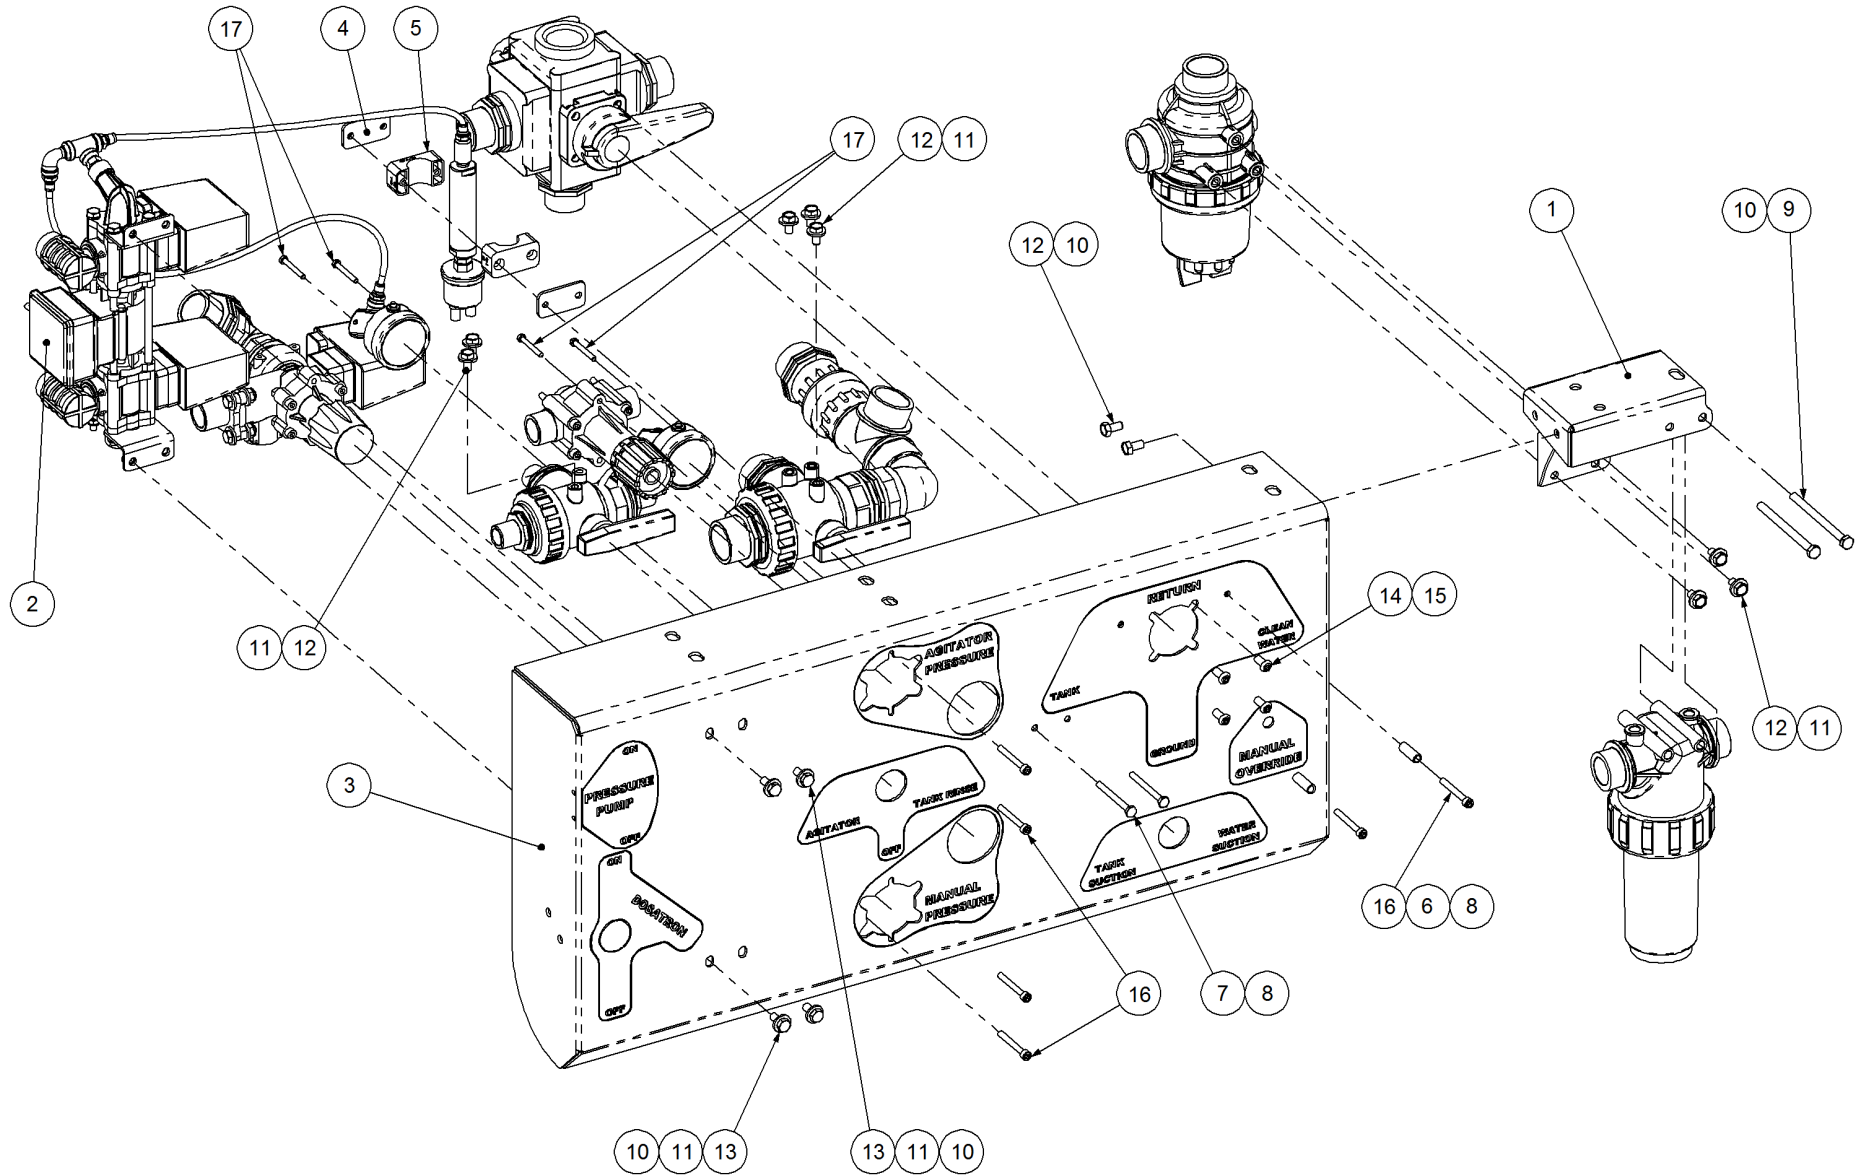

P/N 200401149

Liquid Manifold Kit - Single

Key	Part Number	Description	Qty
1	200401148	Filter Bracket	1
2	116130020	Liquid Fertilizer Kit	1
3	200401146	Liquid Manifold Mount Plate	1
4	156580000	Clamp Top Plate	2
5	156144280	Clamp Pipe Single 28 Dia	1
6	200401152	Spacer - Ball Valve	2
7	058060655	Bolt Hex Hd M6 x 65 S/Steel	2
8	080320600	Nut M6 Nyloc S/Steel	4
9	058081105	Bolt Hex Hd M8 x 110 S/Steel	2
10	080320800	Nut M8 Nyloc S/Steel	8
11	085308000	Flat Washer 8 ID S/Steel	12
12	058080165	Bolt Hex Hd M8 x 16 S/Steel	10
13	058080205	Bolt Hex Hd M8 x 20 S/Steel	4
14	017108025	Set Screw Skt Hd 5/16" UNC x 3/4" S/Steel	4
15	030330081	Nut 5/16" UNC Nyloc - S/Steel	4
16	063106040	Cap Screw M6 x 40 S/Steel	6
17	067105040	Set Screw Hex Hd M5 x 40 S/Steel	4

Key	Part Number	Description	Qty