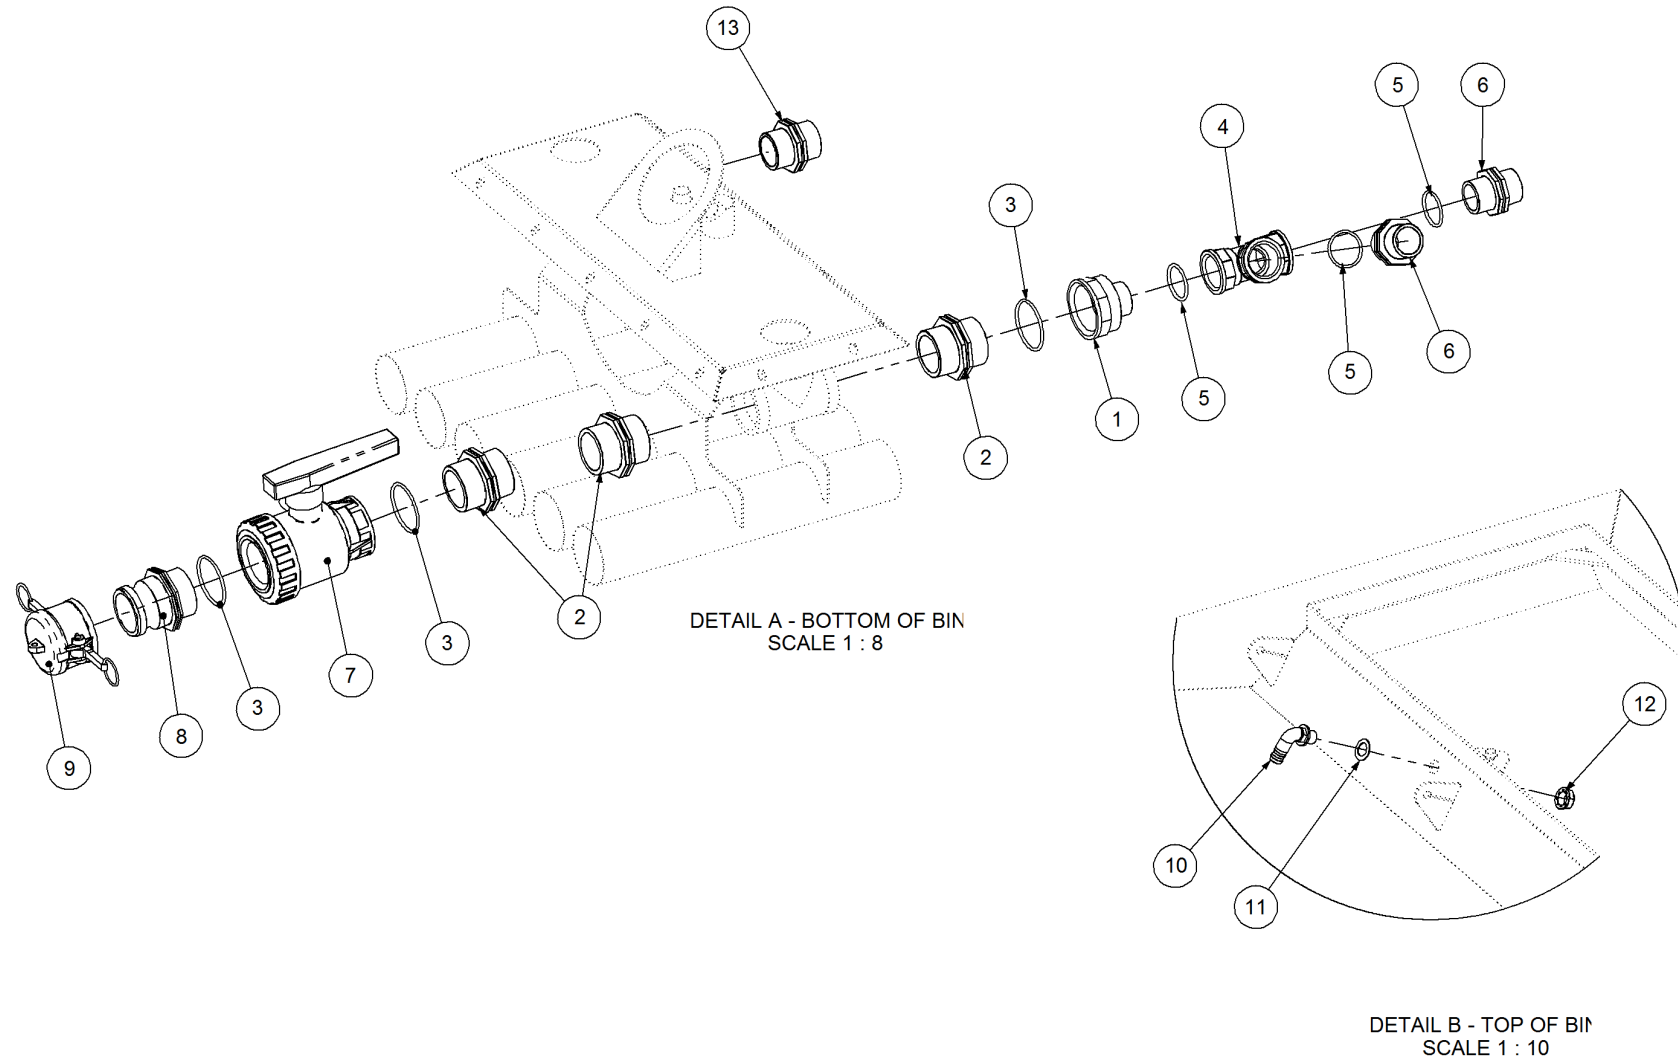

P/N 116130021

Liquid Drain Fill Kit

Key	Part Number	Description	Qty
1	2452057	Fitting - Reducer 2" BspF x 1-1/4" BspM	1
2	2502070	Fitting - Nipple 2" BspM x 2" BspM	3
3	G10073	O'ring 58.7 ID	3
4	1302050	Fitting - Tee 1-1/4" BspF x 1-1/4" BspF x 1-1/4" BspF	1
5	G10052	O'ring 39.7 ID	3
6	2502050	Fitting - Nipple 1-1/4" BspM x 1-1/4" BspM	2
7	4542137	Ball Valve - 2 Way	1
8	18107F	Coupling - 2" Male	1
9	18107H	Plug - 2"	1
10	1132220	Fitting - Elbow 90° 1/2" Bsp x 20mm Hose	1
11	G40002	Gasket 21 ID	1
12	2052020	Fitting - Lock Ring 1/2" BspF	1
13	2502060	Fitting - Nipple 1-1/2" BspM x 1-1/2" BspM	1

Key	Part Number	Description	Qty