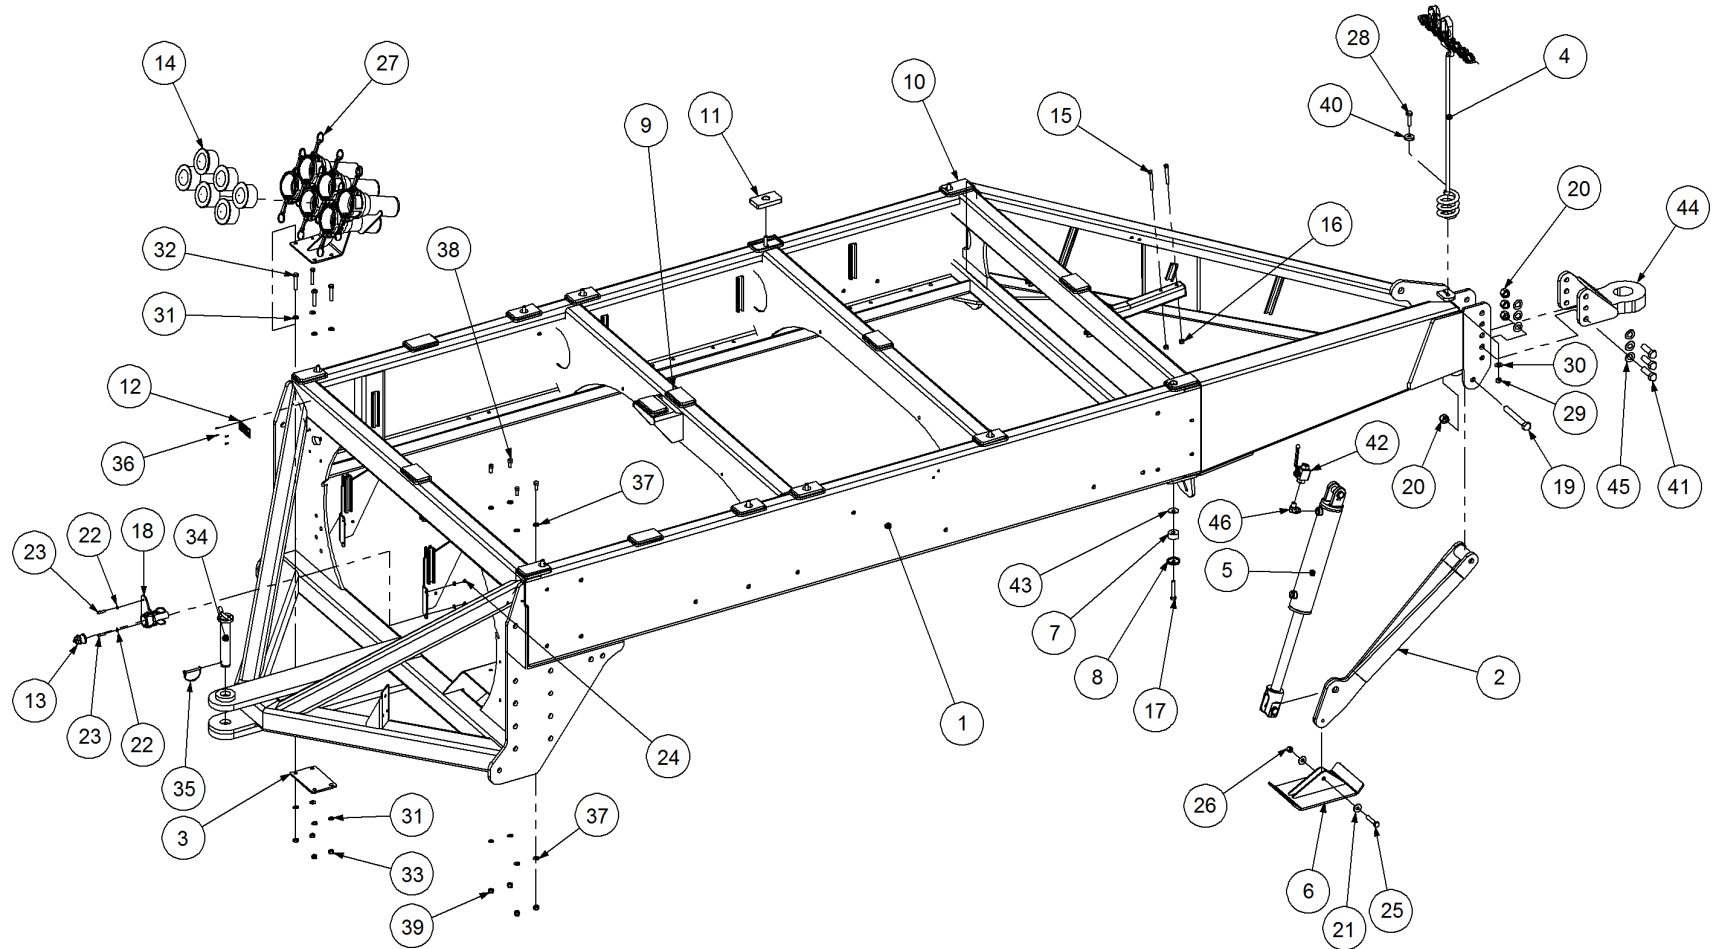

P/N 212123035 Chassis Kit - TBL 3 Bin

Key	Part Number	Description	Qty	Key	Part Number	Description	Qty
1	212123001	Chassis - TBL 3 Bin	1	33	080121000	Nut M10 Nyloc	4
2	235160015	Jack Leg	1	34	233360061	Drawbar Pin - 8" x 1-1/2"	1
3	212602045	Breakaway Bolt Plate	1	35	095308050	Lynch Pin 5/16"	1
4	321191450	Hydraulic Hose Stand	1	36	059610000	Drive Screw 6g x 3/8"	4
5	300230120	Hydraulic Cylinder	1	37	085310000	Flat Washer 10 ID S/Steel	8
6	235160011	Jack Foot	1	38	058100255	Bolt Hex Hd M10 x 25 S/Steel	4
7	197401320	Bin Rubber - 13 ID x 40 OD x 20	10	39	080321000	Nut M10 Nyloc S/Steel	4
8	219000001	Cupped Washer	10	40	235160008	Hose Stand Washer	1
9	197116213	Bin Pad	7	41	000190638	Bolt Hex Hd 3/4" UNC x 2-1/2"	6
10	219001002	Bin Pad - End Hole	4	42	BKHG38-1125	Ball Valve Stauff - BKH DN10 G3/8	1
11	219001001	Bin Pad - Centre Hole	6	43	035101238	Flat Washer 1/2" ID	10
12	196008038	Serial Number Plate	1	44	234100001	Hitch suits TB & Alrounder	1
13	108000130	Plug - 25mm	1	45	035119380	Flat Washer 3/4" ID	12
14	108000075	Plug - 3" Female	6	46	152S89-0612	Fitting - Elbow 90° 3/8"BsptM x 3/4" UnoM	1
15	000100755	Bolt Hex Hd 3/8" UNC x 3"	2				
16	030130101	Nut 3/8" UNC Nyloc	2				
17	000130705	Bolt Hex Hd 1/2" UNC x 2-3/4"	10				
18	200401091	Coupling	1				
19	000191505	Bolt Hex Hd 3/4" UNC x 6"	1				
20	030130191	Nut 3/4" UNC Nyloc	7				
21	035113250	Flat Washer 1/2" ID	2				
22	035306151	Flat Washer 1/4" ID	4				
23	010406025	Cap Screw S-Steel UNC 1/4" x 1"	2				
24	030330061	Nut Nyloc 1/4" UNC S304	2				
25	000130635	Bolt Hex Hd 1/2" UNC x 2-1/2"	1				
26	030130131	Nut 1/2" UNC Nyloc	1				
27	212302035	Breakaway & Coupling Assy	1				
28	050120508	Bolt Hex Hd M12 x 50	1				
29	080121200	Nut M12 Nyloc	1				
30	085112000	Flat Washer 12 ID	1				
31	085110000	Flat Washer 10 ID	8				
32	050100608	Bolt Hex Hd M10 x 60	4