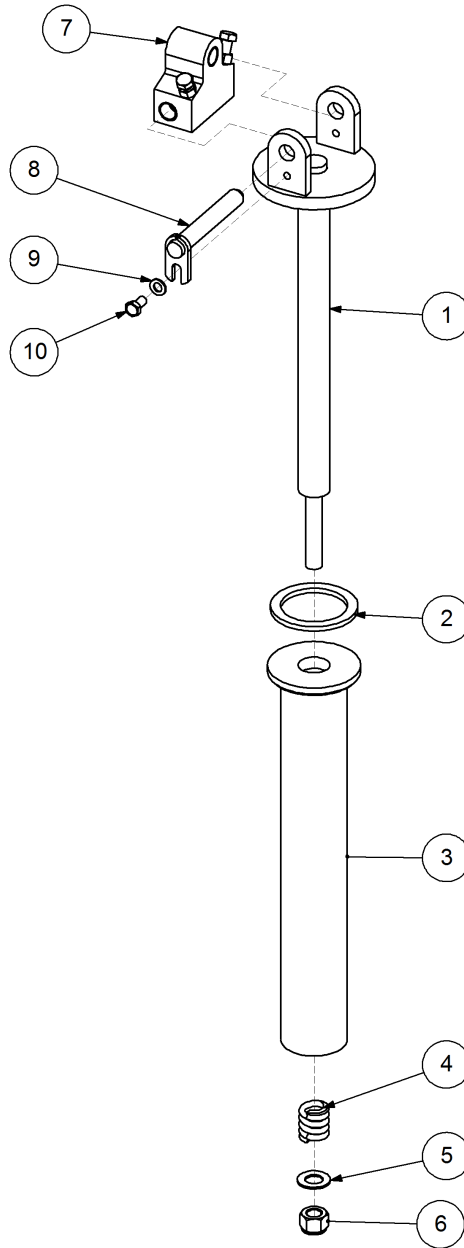

Key	Part Number	Description	Qty
-----	-------------	-------------	-----

P/N 260903200 Front Mount Arm - LH

P/N 260903200

Front Mount Arm - LH

Key	Part Number	Description	Qty
1	080121200	Nut M12 Nyloc	4
2	035113250	Flat Washer 1/2" ID	8
3	260902013	Link Plate	1
4	260153025	Front Support Grab	1
5	124225175	Spring - Tension	1
6	260153020	Latch Handle - LH	1
7	260903001	Front Mount - LH	1

Key	Part Number	Description	Qty
-----	-------------	-------------	-----

P/N 260902220 Auger Centre Pivot - RH

P/N 260902220

Auger Centre Pivot - RH

Key	Part Number	Description	Qty
1	260902060	Support Shaft	1
2	193100766	Brake Disc	1
3	260902064	Support Sleeve	1
4	124105708	Spring - Compression	1
5	035119380	Flat Washer 3/4" ID	1
6	030130191	Nut 3/4" UNC Nyloc	1
7	260902129	Support Block	1
8	260902142	Centre Pivot Pin	1
9	085110000	Flat Washer 10 ID	1
10	050100208	Bolt Hex Hd M10 x 20	1