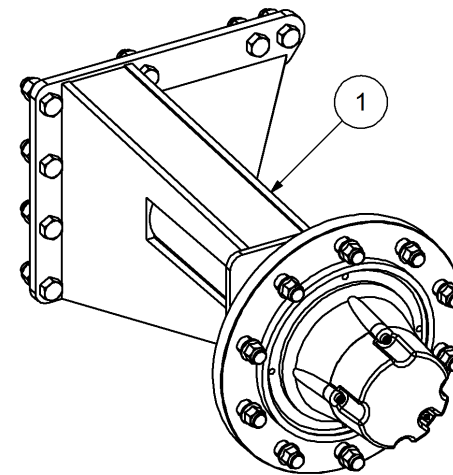

P/N 150000004 Hydraulic Hose & Fittings Kit - TBL

Key	Part Number	Description	Qty	Key	Part Number	Description	Qty
1	150000005	Hyd Hose 1/2" DWB x 7868 Lg	4	33	15216-12TRTX-S	Fitting - Reducer 1-1/16" JicM x 1-5/16" JicF	1
2	150000013	Hyd Hose 5/8" DWB x 727 Lg	1	34	1524010-3P	Coupling Q/R Male (poppet) - 3/8" NptF	1
3	150000016	Hyd Hose 5/8" DWB x 679 Lg	1	35	1525205-4M	Dust Plug - 1/2" 4000 Ser	4
4	150000015	Hyd Hose 3/8" SWB x 3438 Lg	1	36	1525209-6	Dust Cap - 1"	1
5	150000009	Hyd Hose 1/2" DWB x 2569 Lg	1	37	1525209-3M	Dust Cap - 3/8"	1
6	150000017	Hyd Hose 1/2" DWB x 3069 Lg	1	38	15210C4OMX-S	Fitting - Elbow 90° 7/8" JicM x 1/2" BspM	2
7	150000011	Hyd Hose 3/4" SWB x 1509 Lg	1				
8	150000012	Hyd Hose 1" SWB x 4709 Lg	1				
9	150000187	Hyd Hose 1/2" SFB x 1053 Lg	1				
10	150000023	Hyd Hose 5/8" DWB x 5074 Lg	1				
11	150000010	Hyd Hose 5/8" DWB x 5889 Lg	1				
12	150000018	Hyd Hose 5/8" DWB x 7488 Lg	1				
13	150000035	Hyd Hose 1/2" DWB x 618 Lg	1				
14	150000034	Hyd Hose 1/2" DWB x 378 Lg	1				
15	152S89-0614	Fitting - Elbow 90° 3/8" BsptM x 7/8" UnoM	1				
16	15210R6X-S	Fitting - Tee 7/8" JicM x 7/8" JicM x 7/8" JicF	2				
17	1528010-4	Coupling Q/R Male - 1/2" NptF	8				
18	1525209-4M	Dust Cap - 1/2"	8				
19	15210F5OX-S	Fitting - Connector 7/8" JicM x 7/8" UnoM	4				
20	15210-6F3MX-S	Fitting - Connector 7/8" JicM x 3/8" BsptM	1				
21	15210V6X-S	Fitting - Elbow 45° 7/8" JicM x 7/8" JicF	1				
22	152FFP38	Valve Burst 3/8"	1				
23	15210C6X-S	Fitting - Elbow 90° 7/8" JicM x 7/8" JicF	1				
24	158045260	Hydraulic Motor 2.7CI	1				
25	15216R6X-S	Fitting - Tee 1-5/16" JicM x 1-5/16" JicM x 1-5/16" JicF	1				
26	1528F5OX-S	Fitting - Connector 3/4" JicM x 3/4" UnoM	1				
27	1528F3MX-S	Fitting - Connector 3/4" JicM x 3/8" BsptM	1				
28	15216-12F5OX-S	Fitting - Connector 1-5/16" JicM x 1-1/16" UnoM	1				
29	152JB7037	Fitting - Tee 1/2" BspF x 1-1/16" JicM x 1-1/16" UnoM	1				
30	1526HP5ON-S	Fitting - Plug 9/16" UnoM	2				
31	1524250-4	Coupling Q/R Female - 1/2" NptF	4				
32	1524010-6PBSPP	Coupling Q/R Male - 1" BspF	1