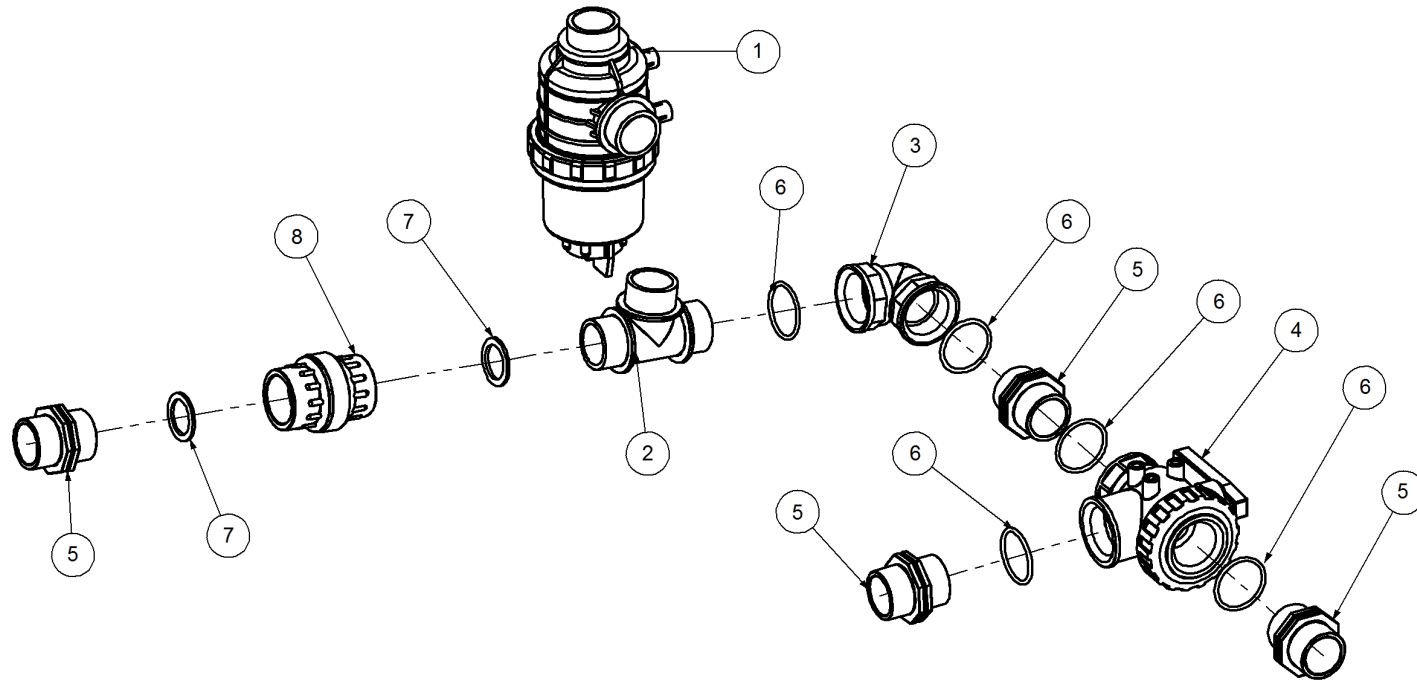

P/N 116130022

Liquid Suction Kit

Key	Part Number	Description	Qty
1	314463	Filter w/- Valve (50 Mesh)	1
2	1312060	Fitting - Tee 1-1/2" BspM x 1-1/2" BspM x 1-1/2" BspM	1
3	1202066	Fitting - Elbow 90° 1-1/2" BspF x 1-1/2" BspF	1
4	4542236	Ball Valve - 3 Way	1
5	2502060	Fitting - Nipple 1-1/2" BspM x 1-1/2" BspM	4
6	G10062	O'ring 47.2 ID	5
7	G40004	Gasket 33 ID	2
8	504015	Check Valve	1

Key	Part Number	Description	Qty