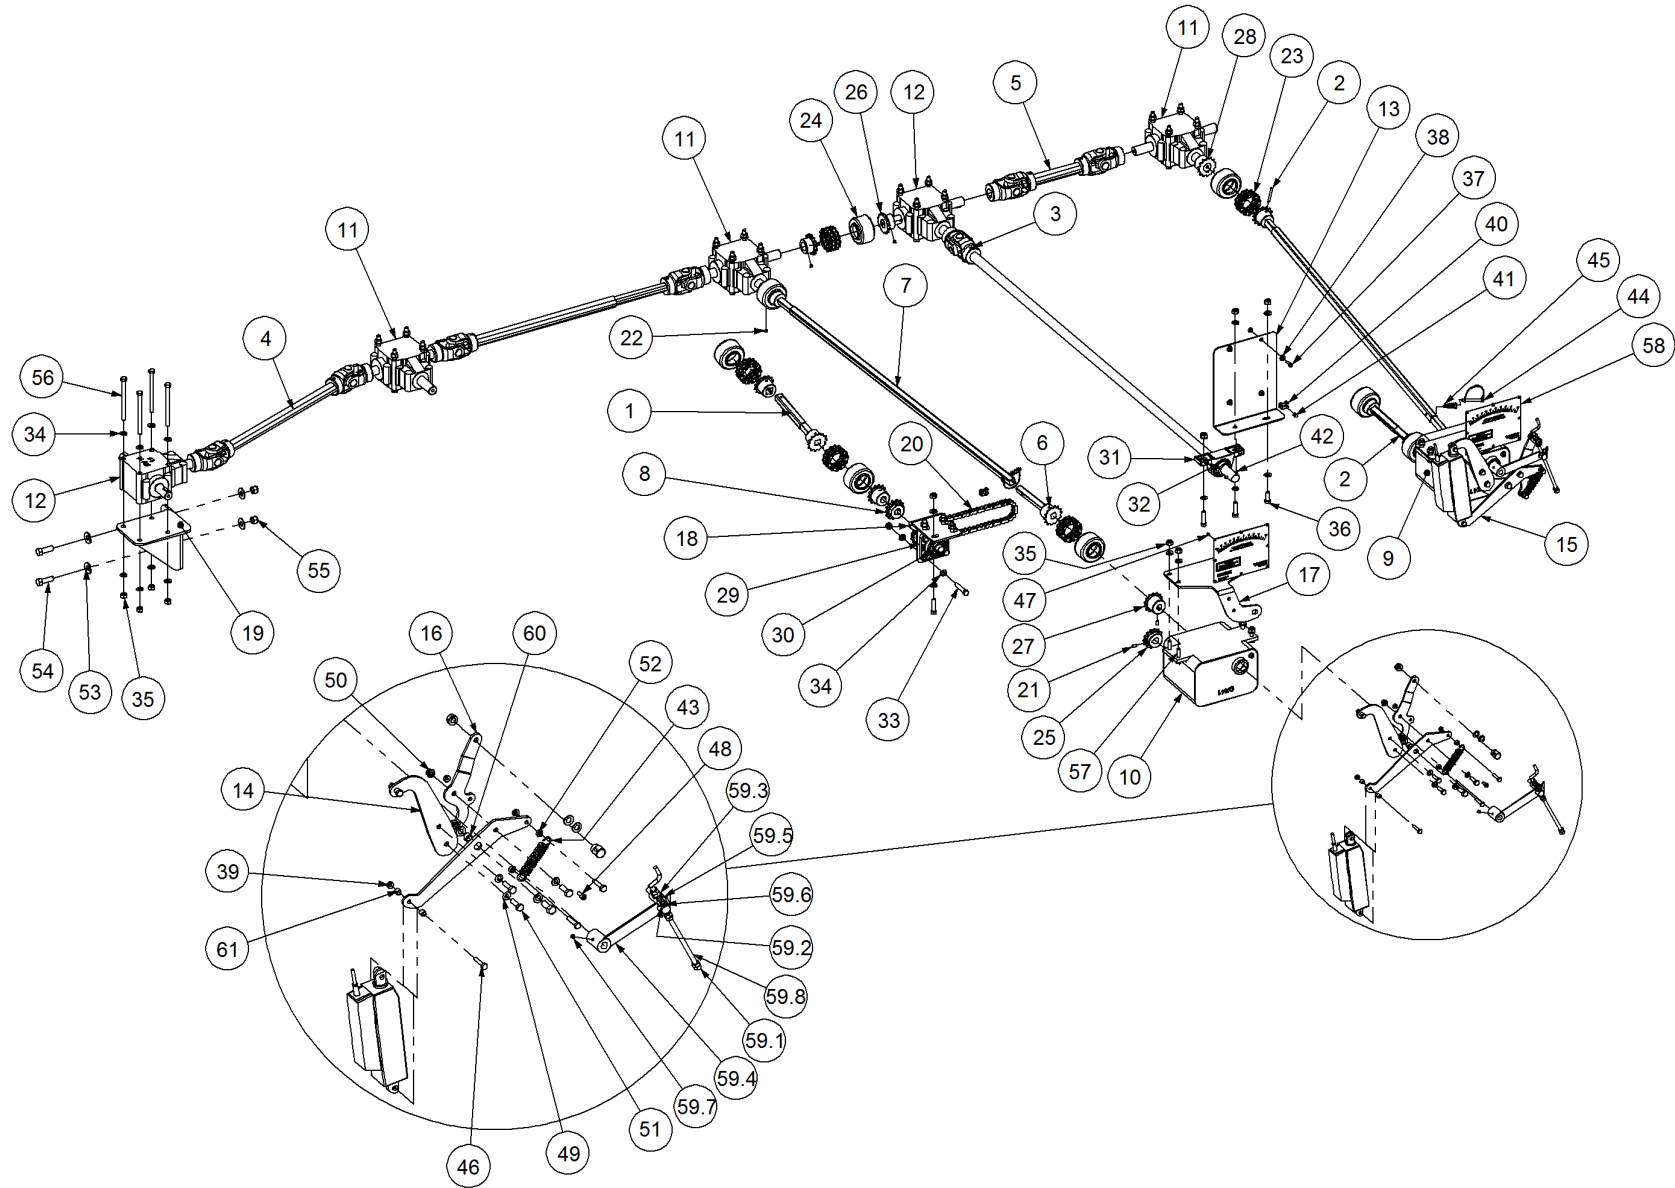

P/N 290123000 Drive Kit - Linear Control

Key	Part Number	Description	Qty	Key	Part Number	Description	Qty
1	290000009	Drive Tube w/- Sprocket - 150 Lg	2	36	000100255	Bolt Hex Hd 3/8" UNC x 1"	3
2	290000007	Drive Shaft w/- Sprocket - 170 Lg	3	37	010106019	Cap Screw 1/4" UNC x 3/4"	4
3	290602055	Crank Shaft w/- Universal	1	38	035106151	Flat Washer 1/4" ID	4
4	131210720	Drive Shaft & Universal	2	39	030130061	Nut 1/4" UNC Nyloc	14
5	131210420	Drive Shaft & Universal	1	40	115001512	Cable Clamp	2
6	290000011	Drive Shaft w/- Sprocket	1	41	094105000	Pop Rivet 3/16" Steel	2
7	290601080	Drive Tube	2	42	090106038	Roll Pin 1/4" x 1-1/2"	1
8	290603060	Layshaft w/- Sprockets - 135 Lg	1	43	124148050	Spring - Tension	2
9	290000030	Zero Max QX41 w/- Sprockets & Shafts	1	44	095306050	Lynch Pin 1/4"	2
10	130000410	Zero Max QX41 Gear Box	1	45	124112032	Spring - Compression	2
11	130010111	Gearbox - Ratio 3.25:1	3	46	000060325	Bolt Hex Hd 1/4" UNC x 1-1/4"	8
11.1	130025477	Seal 25 ID - Gearbox	3	47	094103001	Pop Rivet 1/8" Aluminium	16
12	130010006	Gearbox - Ratio 1:1	2	48	010106012	Cap Screw 1/4" UNC x 1/2"	2
12.1	130025477	Seal 25 ID - Gearbox	3	49	035108161	Flat Washer 5/16" ID	12
13	214602044	Chassis Mount - KEE Control Unit	1	50	030130081	Nut 5/16" UNC Nyloc	6
14	209601004	Actuator Top Arm	2	51	000080255	Bolt Hex Hd 5/16" UNC x 1"	6
15	209601003	Actuator Main Arm	2	52	030110061	Nut 1/4" UNC	4
16	209601005	Actuator Spring Arm	2	53	035113250	Flat Washer 1/2" ID	4
17	209601002	Actuator Base Plate	2	54	000130385	Bolt Hex Hd 1/2" UNC x 1-1/2"	2
18	290000039	Layshaft Mount Bracket	1	55	030130131	Nut 1/2" UNC Nyloc	2
19	212602022	Gearbox Mount	1	56	000101255	Bolt Hex Hd 3/8" UNC x 5"	20
20	290123700	Chain Assy 1/2" BS Simplex (55L + CL)	1	57	000100385	Bolt Hex Hd 3/8" UNC x 1-1/2"	14
21	013110613	Grub Screw 1/4" UNC x 1/2"	2	58	192017514	Calibration Dial	2
22	013110606	Grub Screw 1/4" UNC x 1/4"	6	59	209601001	Linear Calibration Adjustment Kit	2
23	125412120	Chain 1/2" BS Duplex 13L	7	59.1	030110081	Nut 5/16" UNC	6
24	131000004	Chain Boot	7	59.2	030130081	Nut 5/16" UNC Nyloc	1
25	290131405	Sprocket (Plastic) 1/2" BS x 14T - 3/4" ID	1	59.3	035108161	Flat Washer 5/16" ID	2
26	127120141	Sprocket (Steel) 1/2"BS x 14T - 25 ID	2	59.4	209600005	Calibration Indicator	1
27	290000032	Sprocket (Plastic) 1/2" BS x 14T - 5/8" ID	1	59.5	290601007	Screw Swivel	1
28	290000034	Sprocket (Plastic) 1/2" BS x 14T - 25 ID	2	59.6	111206000	Grease Nipple 1/4" UNF	1
29	136620401	Bearing Housing	2	59.7	013110606	Grub Screw 1/4" UNC x 1/4"	2
30	135420412	Bearing - 3/4" ID	2	59.8	209600001	Indicator Adjusting Screw	1
31	136420500	Bearing Housing - Pillow Block	1	60	208400076	Indent Plate Spacer - 4 Way	2
32	135520525	Bearing - 1" ID	1	61	209601006	Bush	8
33	000100505	Bolt Hex Head 3/8" UNC x 2" ZP Gr5	4				
34	035110191	Flat Washer 3/8" ID	88				
35	030130101	Nut 3/8" UNC Nyloc	43