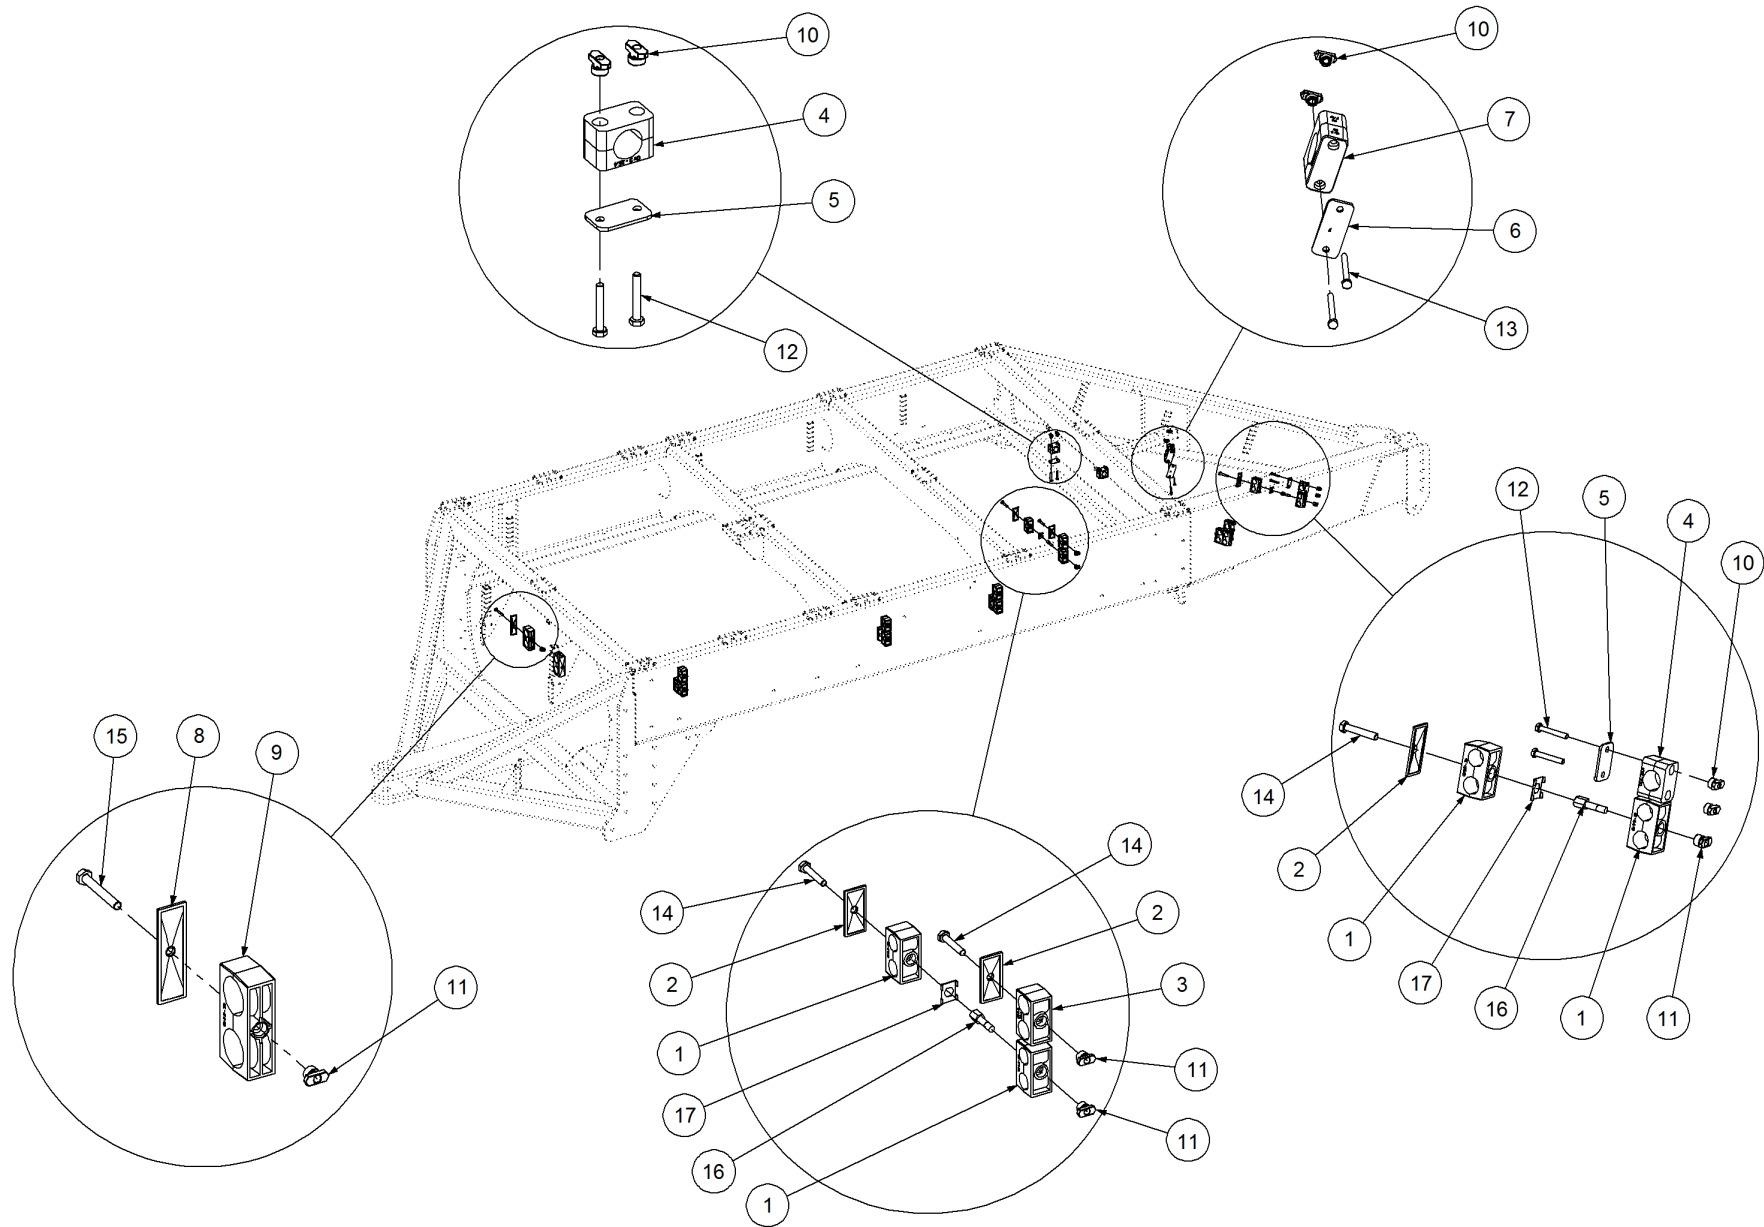

P/N 156590025 Stauff Clamp Kit

P/N 156590025 Stauff Clamp Kit

Key	Part Number	Description	Qty
1	156243220	Clamp Pipe Double 22 Dia	12
2	156263000	Clamp Top Plate	10
3	156243245	Clamp Pipe Double 25.4 Dia	4
4	156143254	Clamp Pipe Single 25.4 Dia	4
5	156163000	Clamp Top Plate	4
6	156165000	Clamp Top Plate	1
7	156145350	Clamp Pipe Single 35 Dia	1
8	156265000	Clamp Top Plate	2
9	156245380	Clamp Pipe Double 38 Dia	2
10	156180006	Stauff Rail Nut M6	10
11	156180008	Stauff Rail Nut M8	12
12	050060408	Bolt Hex Hd M6 x 40	8
13	050060608	Bolt Hex Hd M6 x 60	2
14	050080458	Bolt Hex Hd M8 x 45	10
15	050080608	Bolt Hex Hd M8 x 60	2
16	156330000	Stacking Bolt Double	6
17	156565000	Locking Plate Double	6